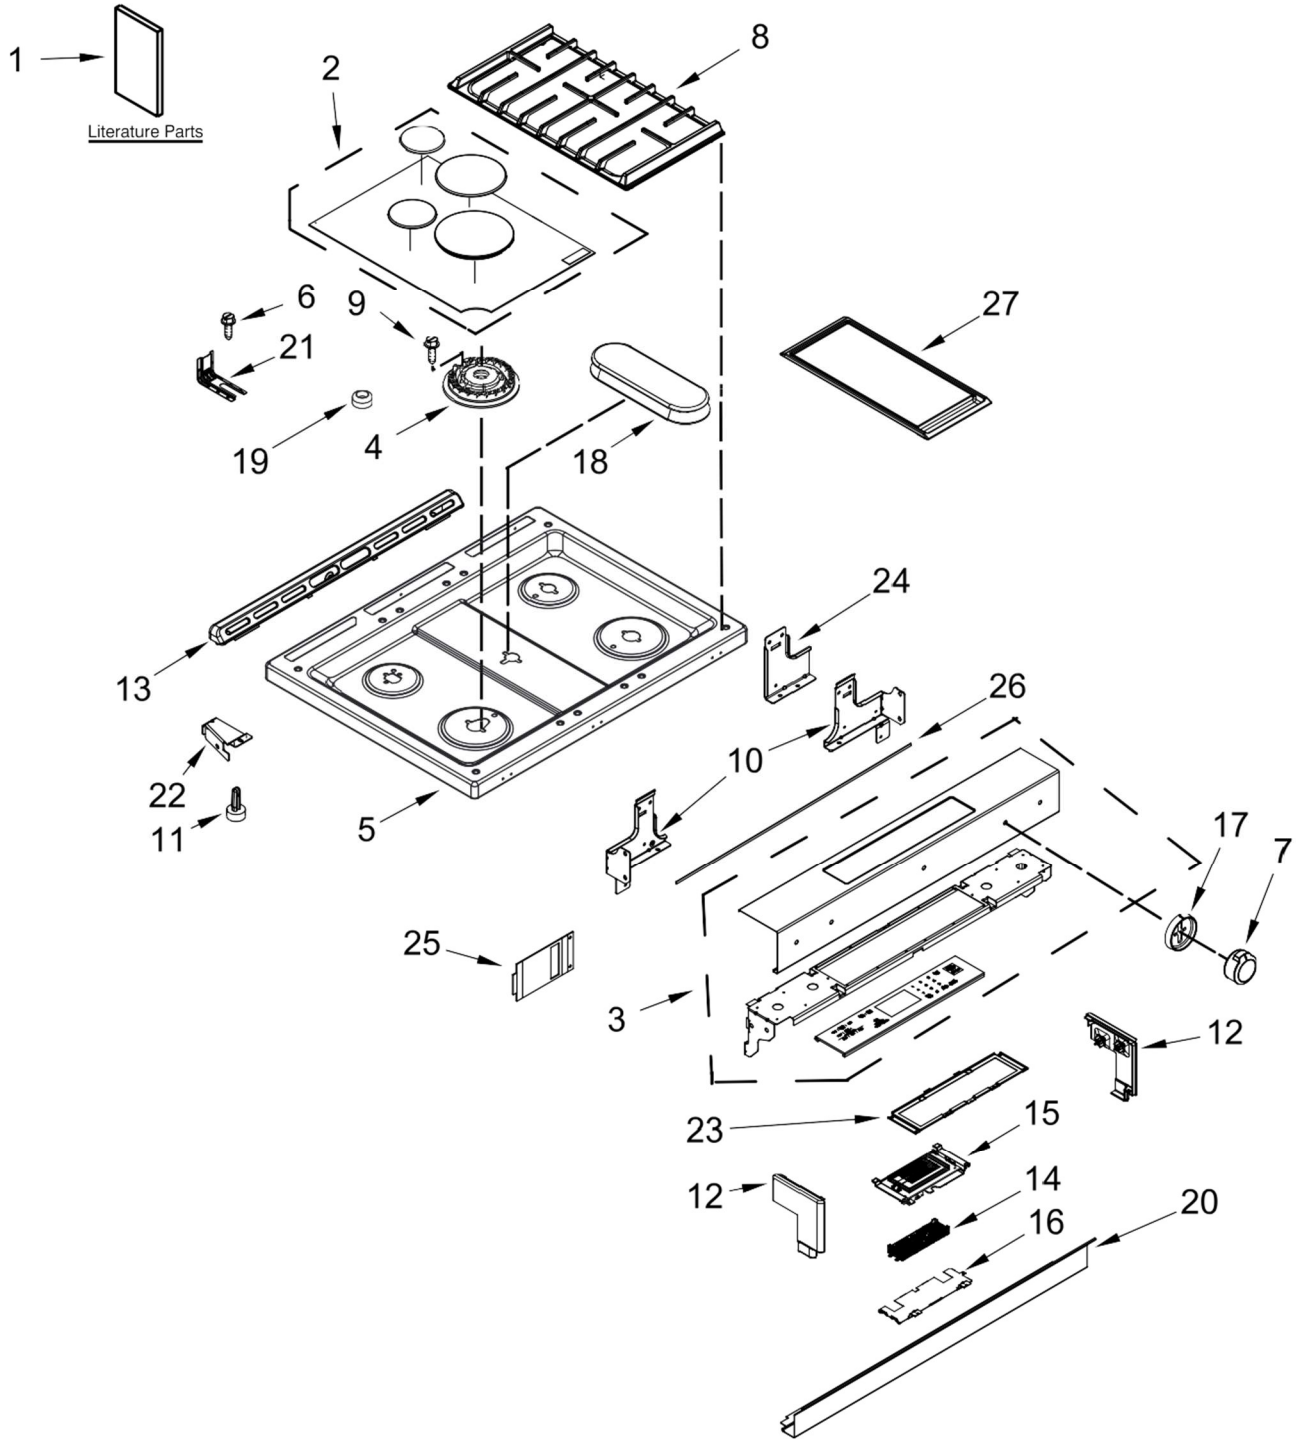

KitchenAid®

30" SLIDE IN GAS CONVECTION RANGE

MODELS:

KSGB900ESS2 (Stainless)

ESTUFA KSGB900ESS2

ESTUFA KSGB900ESS2

<u>Illus. No.</u>	<u>Part No.</u>	<u>Description</u>
1		Literature Parts
	W11124007	Instructions, Installation
	W11196070	Guide, Use & Care
	W10844271	Sheet, Tech
	W10903847	Diagram, Wiring
	W10400066	Guide, Quick Start (English)
	W10400067	Guide, Quick Start (French)
2		Kit, Burner Cap
	W10432498	Black
3		Console
	W10901118	Stainless
4	W10256028	Spreader, Flame (Right Front)
	W10256025	Spreader, Flame (Right Rear)
	W10464795	Spreader, Flame (Left Rear)
	W10495853	Spreader, Flame (Left Front)
5		Cooktop
	W10536174	Stainless
6	7101P485-60	Screw, Anti-Tip Kit

<u>Illus. No.</u>	<u>Part No.</u>	<u>Description</u>
7		Knob
	W10786065	Stainless (All except Left Front)
	W10786064	Stainless (Left Front)
8		Kit, Grate
	W10432535	Black
	3196169	Screw
10	W10289170	Support, Cooktop (Left)
	W10289169	Support, Cooktop (Right)
11	8016P022-60	Glide, Main Top
12		Endcap
	W10555937	Stainless (Left)
	W10555940	Stainless (Right)
13		Trim, Vent
	W10577782	Stainless
14	W10759287	Control, MRC2
15	W10759323	Assembly, Display
16	W10558372	Bracket, Control
17		Bezel
	W10785119	Stainless (Kit of 5)
18	W11030664	Flame, Spreader Fish (Center)
19	W10664705	Bumper

<u>Illus. No.</u>	<u>Part No.</u>	<u>Description</u>
		Console, Lower Panel
	W10555934	Stainless
21	W10606241	Bracket, Anti-Tip
22	W10162253	Brace, Corner (Left)
	W10162252	Brace, Corner (Right)
23	W10555923	Bracket, User Interface
24	W10598048	Bracket, Console (Center)
25	W10757531	Keypad, Shield
26	W10612719	Gasket, Console/Cooktop
27	W10432544	Griddle
		FOLLOWING PARTS NOT ILLUSTRATED
	W10580232	Harness, Main
	W10754419	Harness, Bake/Broil
	W10598169	Harness, Display
	W10580265	Harness, Bake/Warm Drawer
	W10575120	Harness, Keypad
	313438	Clip, Harness
	3196520	Clip, Wire
	W10580229	Wire, Ground
	W10701082	Insulation, Vent Trim