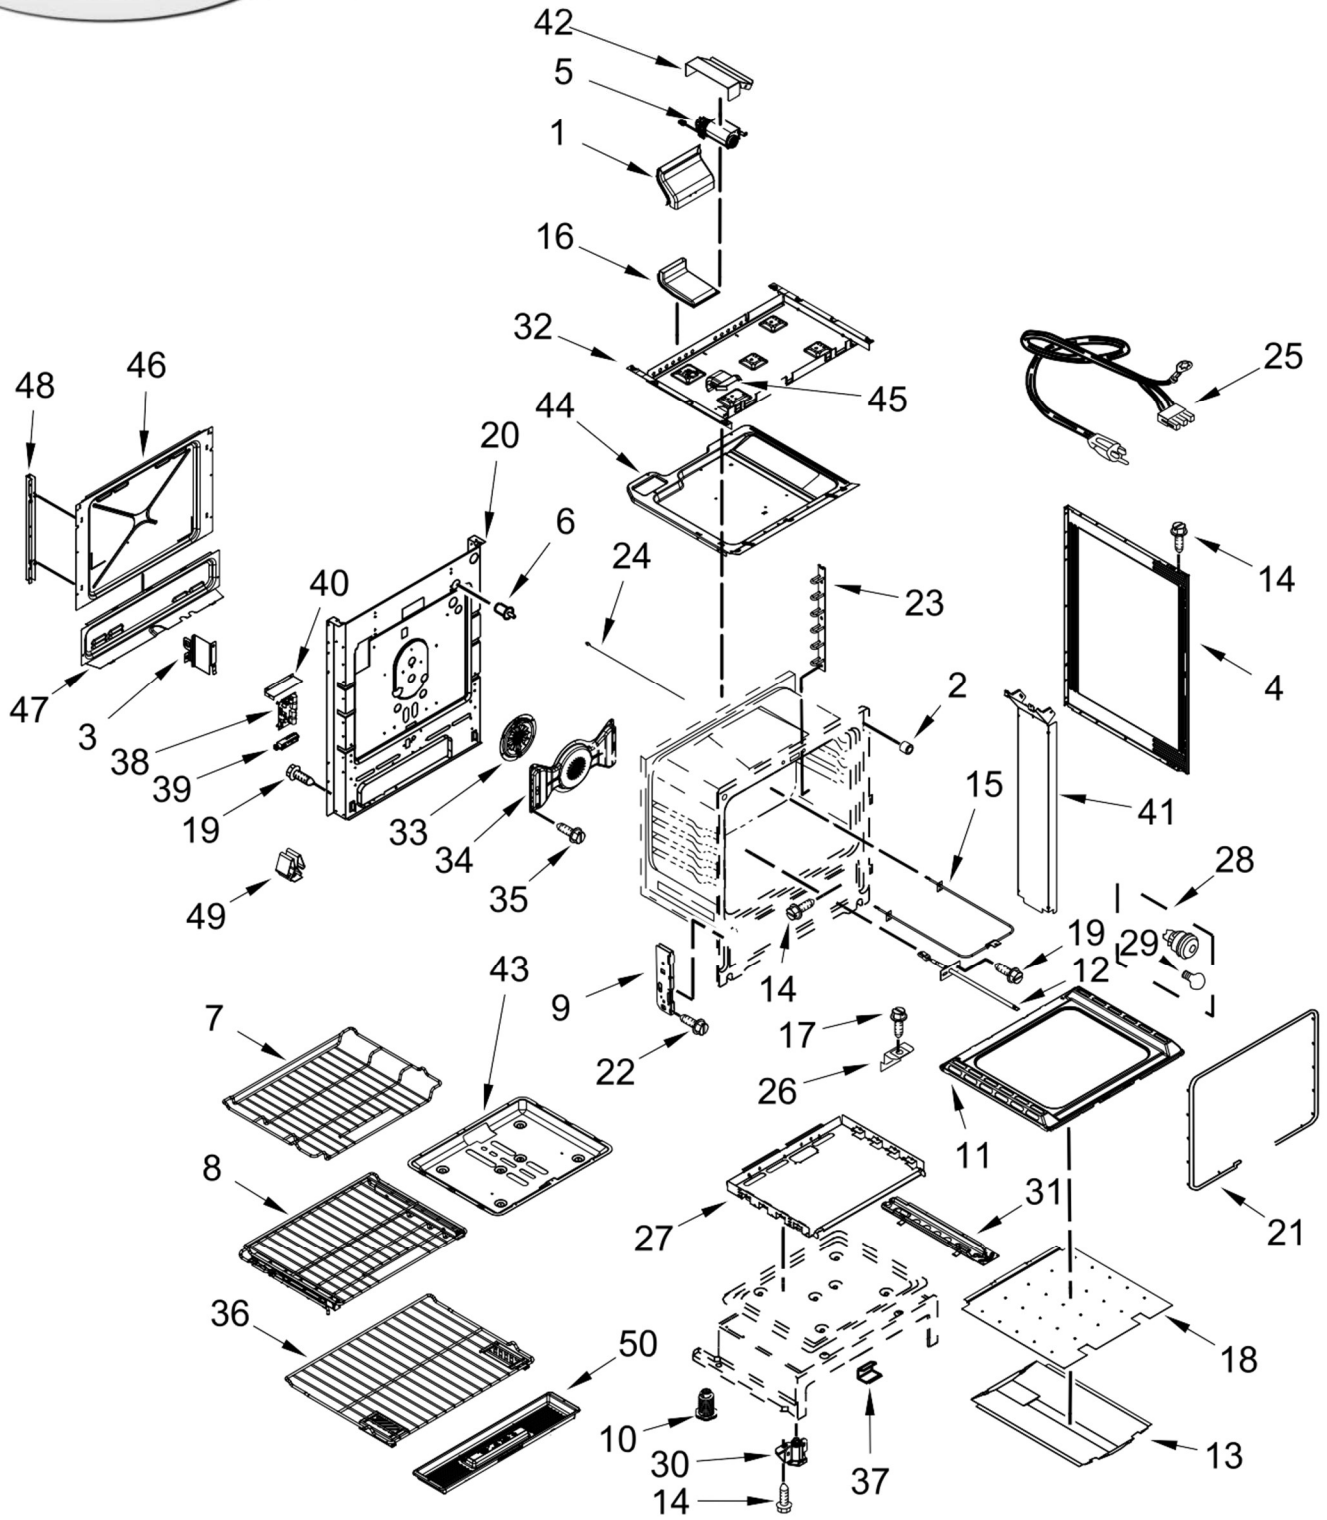

ESTUFA KSGB900ESS2

ESTUFA KSGB900ESS2

<u>Illus. No.</u>	<u>Part No.</u>	<u>Description</u>	<u>Illus. No.</u>	<u>Part No.</u>	<u>Description</u>	<u>Illus. No.</u>	<u>Part No.</u>	<u>Description</u>
1	W10614920	Assembly, Flue	18	W10323077	Diffuser, Flame	36	W10554007	Rack, Steam
2	9758701	Spacer, Door	19	3196178	Screw	37	W10137382	Clip, Panel
3	W10273002	Bracket, Oven Support	20	W10289166	Back, Main	38	W10457998	Module, Spark (0+2)
4		Panel, Side	21	W10162385	Gasket, Door	39	W10475149	Module, Spark (5+0)
	W10162245	Black	22	W10031780	Screw	40	W10655451	Guard, Splash
5	W10780482	Assembly, Cooling Fan	23	W10603482	Rack, Ladder	41	W10162254	Duct, Cooling
6	W10627802	Switch, Door	24	W10273192	Rod, Door Switch	42	W10162255	Duct, Cover
7	W10554006	Rack, Maximum Capacity	25	W10889764	Cord, Power	43	W10273204	Pan, Bake
8	W10911366	Rack, Sliding	26	W10035900	Support, Oven Bottom	44	W10289168	Box, Burner SI
9	W10289077	Receiver, Hinge	27	W10541959	Shield, Bake	45	W10162257	Duct, Cooktop
10	W10058460	Foot, Leveling	28	W10454648	Assembly, Light	46	W10289172	Cover, Back
11	W10211368	Bottom, Oven	29	311255	Bulb, Oven Light	47	W10162249	Cover, Wire
12	W10586204	Sensor	30	W10341186	Assembly, Front Foot	48	W10162241	Channel, Rear
13	3601P356-45	Baffle, Bake Burner	31	W10390008	Assembly, Base Rail (Left)	49	W10866583	Panel, Clip
14	3196178	Screw		W10390007	Assembly, Base Rail (Right)	50	W10686408	Kit, Reservoir (Steam Rack)
15	W10552502	Element, Broil Assist	32	W10558276	Box, Burner Gas	FOLLOWING PARTS NOT ILLUSTRATED		
16	W10311326	Assembly, Flue (Upper)	33	W10874477	Assembly, Convection	4820F015-59		Insulation, Strap
17	W10362924	Screw	34	W10346153	Baffle, Full Convection	W10289173		Insulation, Wrap
			35	W10362924	Screw	W10162240		Insulation, Back