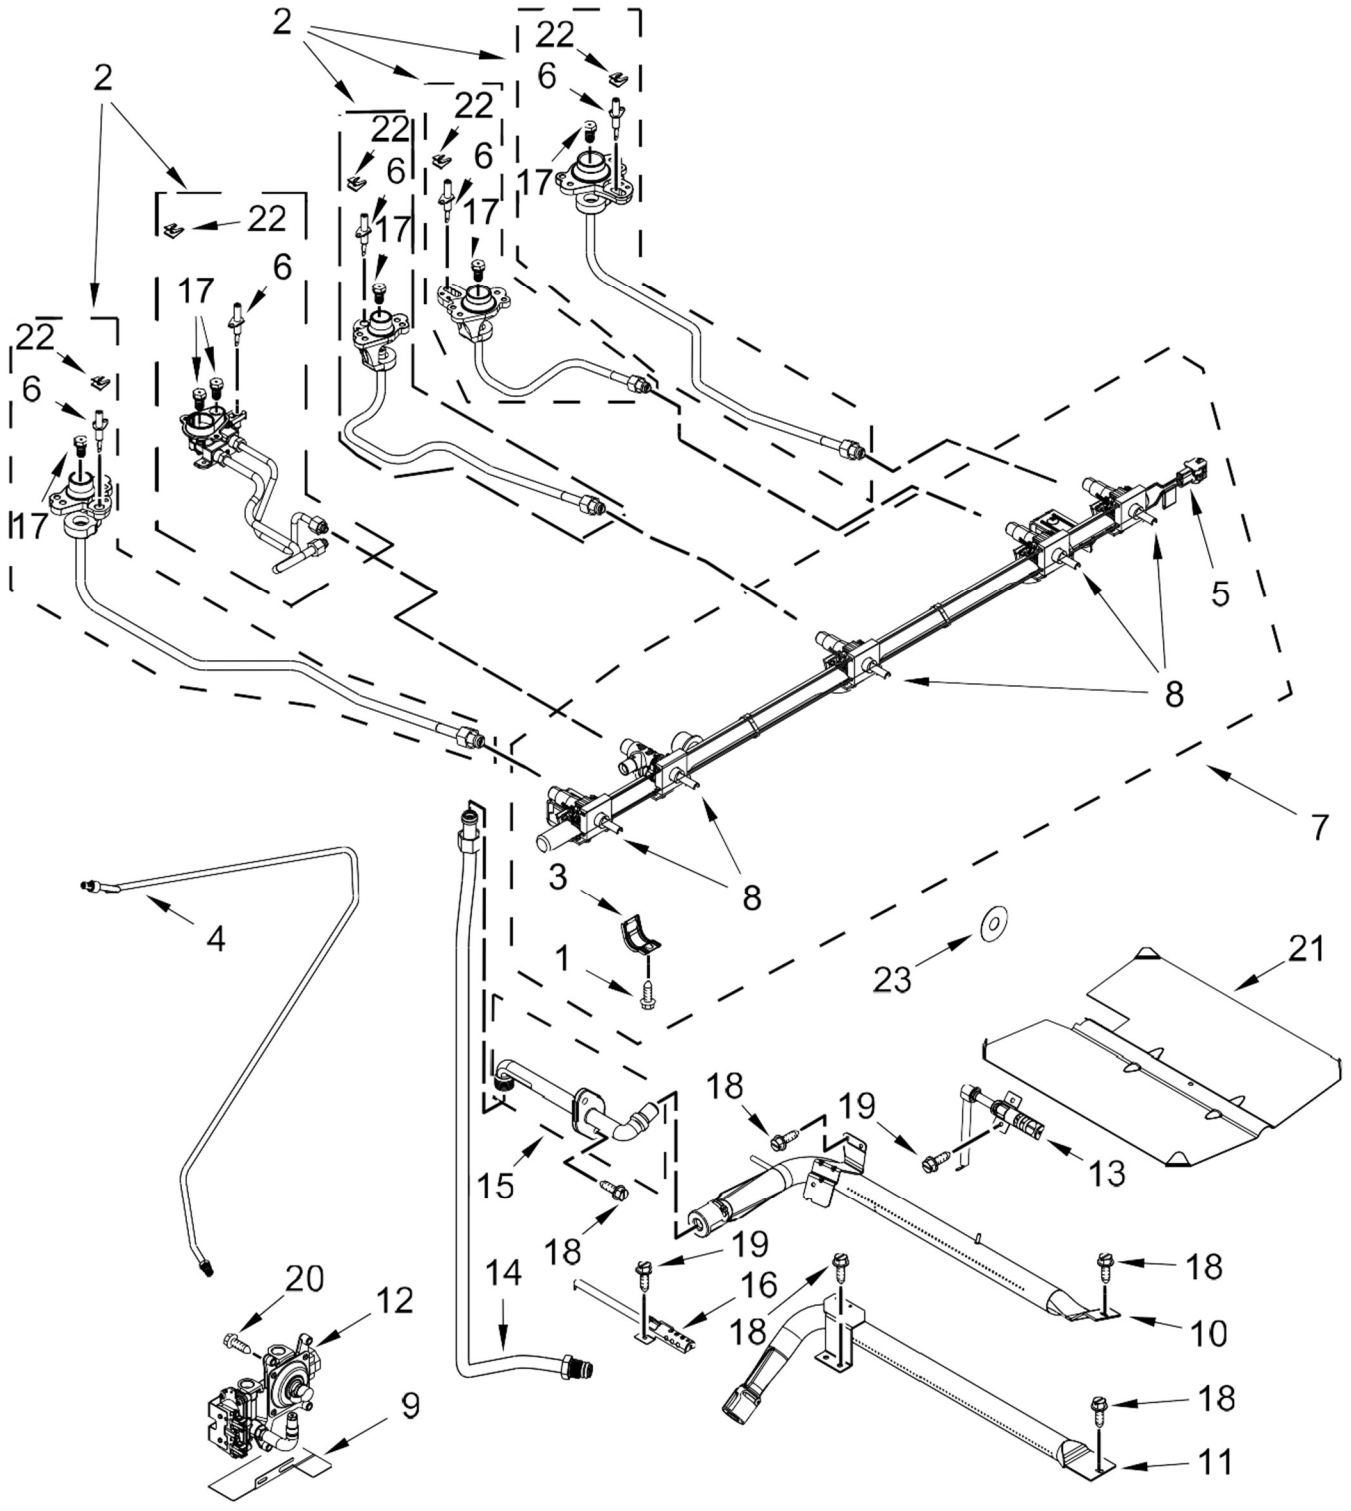

ESTUFA KSGB900ESS2

ESTUFA KSGB900ESS2

<u>Illus. No.</u>	<u>Part No.</u>	<u>Description</u>
1	W10673618	Screw
2	W10552120	Assembly, Orifice (Right Front)
	W10552119	Assembly, Orifice (Right Rear)
	W10552121	Assembly, Orifice (Left Rear)
	W10552122	Assembly, Orifice (Left Front)
	W11045553	Assembly, Orifice (Center)
3	W10295996	Bracket, Saddle Valve
4	W10432252	Tube, Gas Supply
5	W10432517	Harness, Switch Spark
6	W10496872	Electrode (Right Rear)
	W10496870	Electrode (Right Front & Center)
	W10464799	Electrode (Left Rear)
	W10496874	Electrode (Left Front)
7	W10826727	Assembly, Manifold

<u>Illus. No.</u>	<u>Part No.</u>	<u>Description</u>
8	W10566057	Valve, Gas (Right Rear & Center)
	W10566062	Valve, Gas (Right Front)
	W10831591	Valve, Gas (Left Rear)
	W10432224	Valve, Gas Duel (Left Front)
9	W10224921	Bracket, Aegis
10	W10439242	Burner, Broiler
11	W10680035	Burner, Bake
12	W10554066	Valve, Regulator
13	W10324262	Igniter, Bake
14	W10306050	Tube, Broil Supply (Broiler Fitting To Valve)
15	W10583216	Fitting, Broil Burner
16	W10333842	Electrode, Broil

<u>Illus. No.</u>	<u>Part No.</u>	<u>Description</u>
17	W10434277	Orifice (1.8MM) (Right Front)
	W10657949	Orifice (9.2K) (Right Rear)
	W10256132	Orifice (1.2K) (Left Front)
	W10566082	Orifice (19K) (Left Front)
	W10432324	Orifice (8K) (Center)
	W10515054	Orifice (5K) (Left Rear)
18	3196178	Screw
19	3196385	Screw
20	3400016	Screw
21	3601P336-45	Baffle, Broil Burner
22	W10575401	Clip, Spring (Electrode)
23	W10140571	Seal, Switch Shaft
		FOLLOWING PARTS NOT ILLUSTRATED
	W10681410	Kit, LP Conversion (Burners)
	W10566535	Kit, LP Conversion (Bake/Broil)