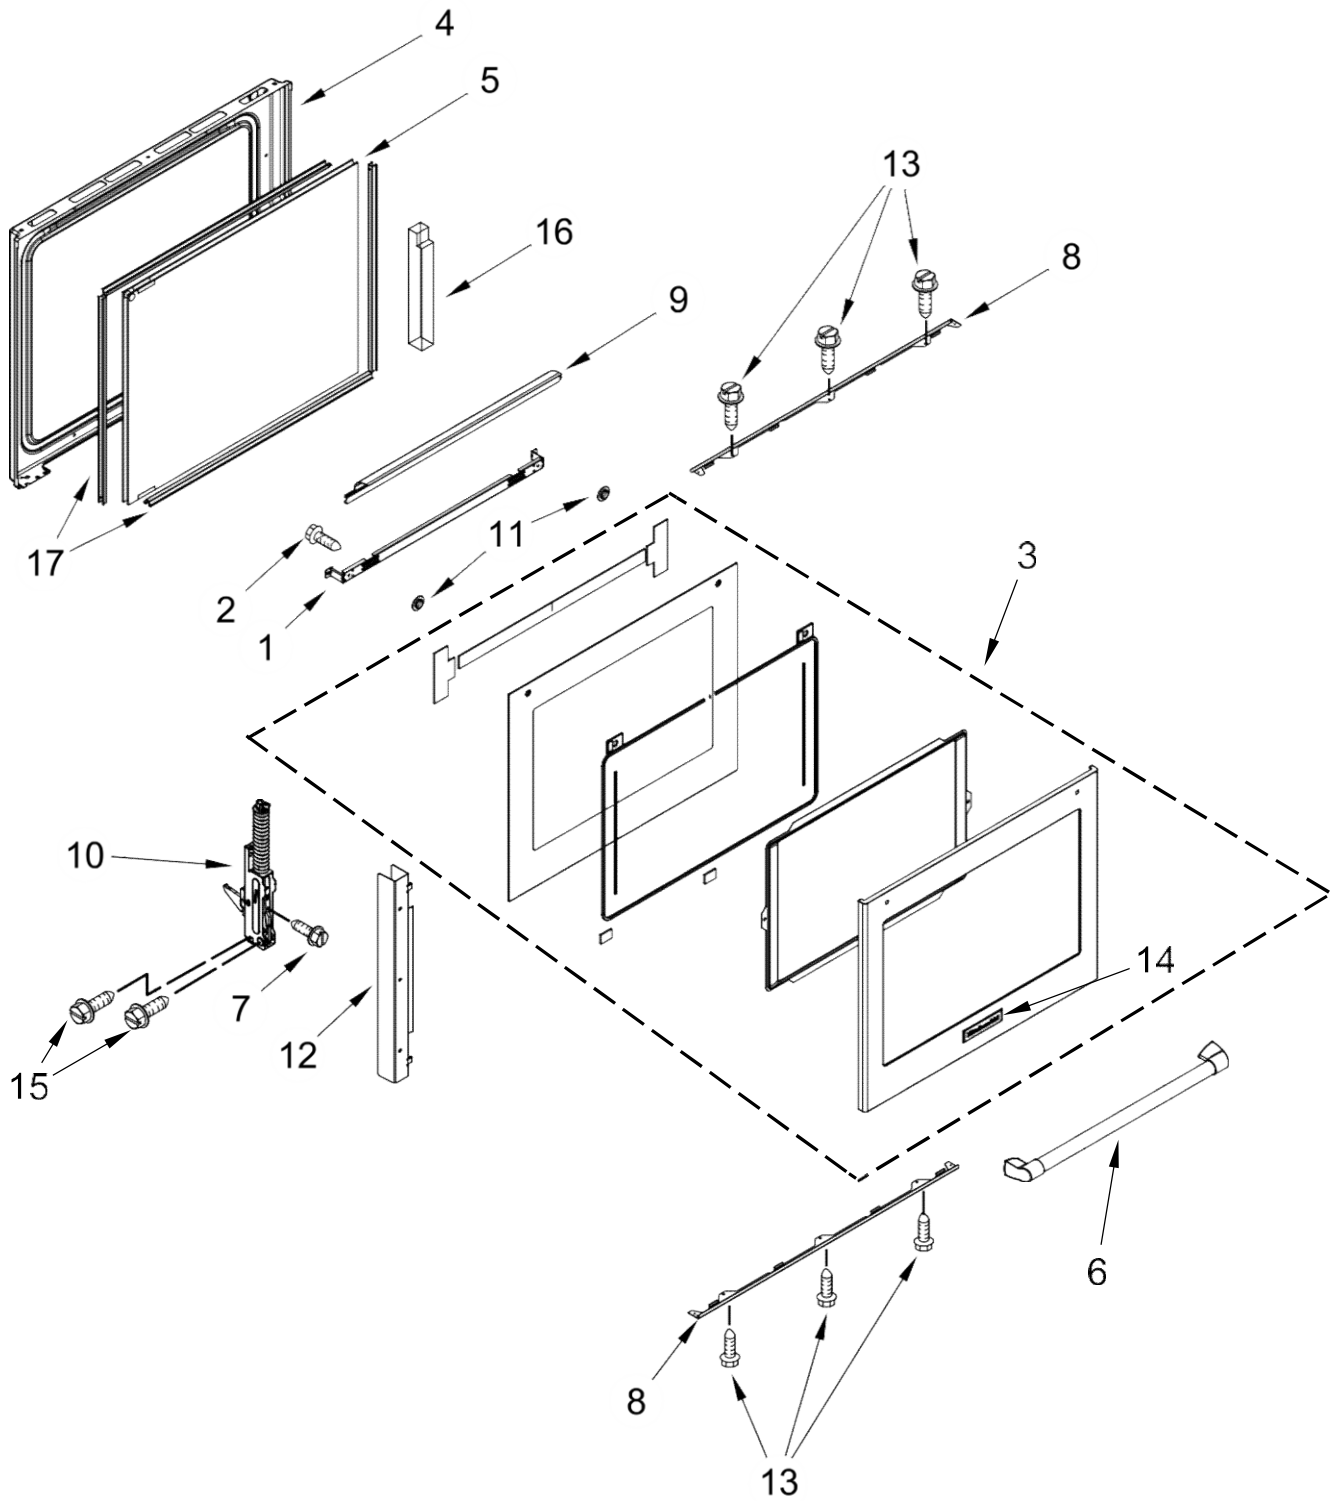

ESTUFA KSGB900ESS2

ESTUFA KSGB900ESS2

<u>Illus. No.</u>	<u>Part No.</u>	<u>Description</u>
1	W10541911	Bracket, Glass Upper Handle
2	8533988	Screw
3		Assembly, Outer Door
	W10634271	Stainless
4	W10826568	Liner, Door
5	W10813616	Glass, Inner
6		Assembly, Door Handle
	W10551000	Stainless

<u>Illus. No.</u>	<u>Part No.</u>	<u>Description</u>
7	W10031780	Screw
8	W10813140	Rail, Horizontal Support
9		Scoop, Door
	W10551024	Stainless
10	W10885519	Hinge, Door (Active)
11	W10319024	Washer, Door
12	W10813139	Rail, Vertical Support
13	W10031790	Screw
14	W10518672	Badge

<u>Illus. No.</u>	<u>Part No.</u>	<u>Description</u>
15	W10327235	Screw
16	W10766562	Insulation, Door
17	W10813142	Spacer, Glass