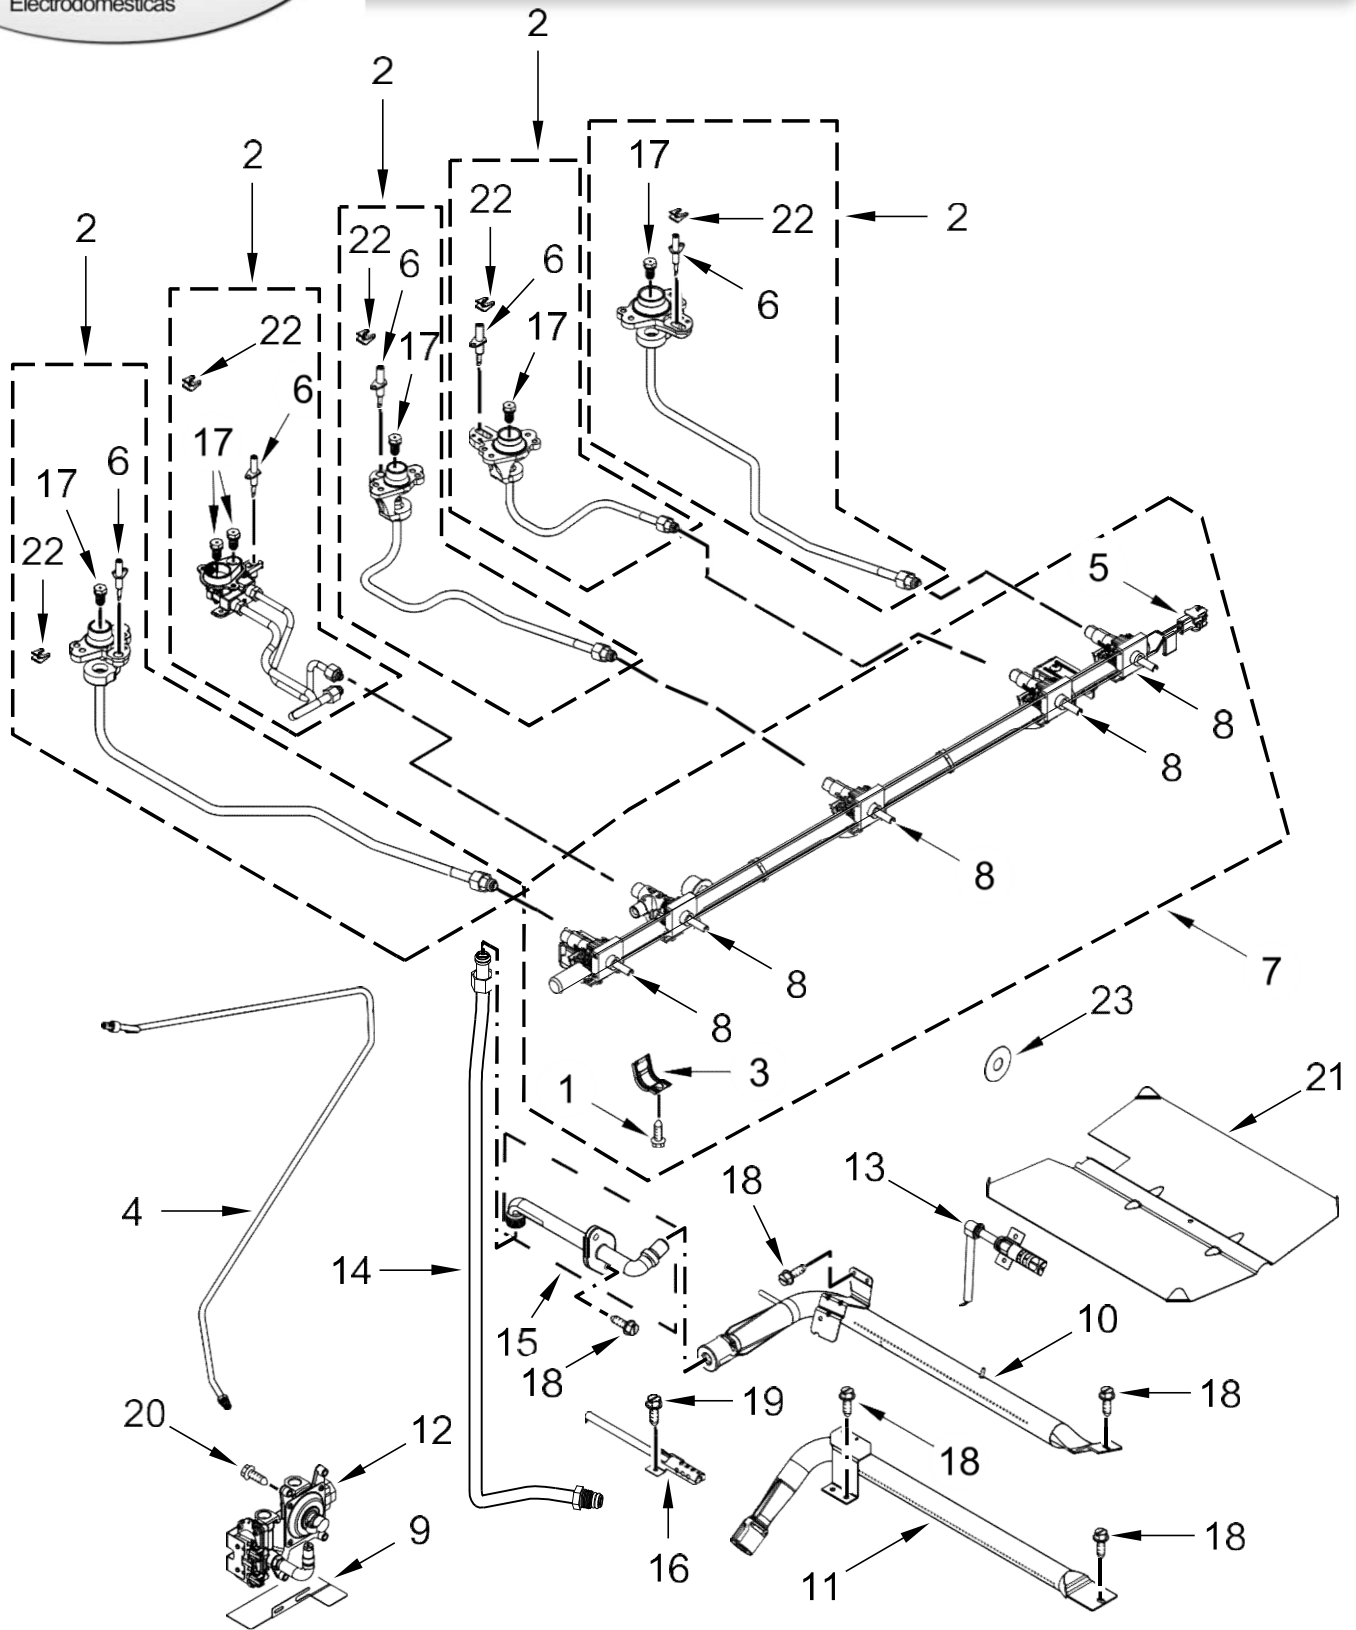

FOLLOWING PARTS
NOT ILLUSTRATED

4820F015-59 Insulation, Strap

W10289173 Insulation, Wrap

W10162240 Insulation, Back

W10701082 Insulation, Vent Trim

ESTUFA KSGB900ESS4

ESTUFA KSGB900ESS4

<u>Illus. No.</u>	<u>Part No.</u>	<u>Description</u>
1	W10295997	Screw, Valve
2	W11186513	Orifice Assembly (Left Front)
	W11186509	Orifice Assembly (Left Rear)
	W11186526	Orifice Assembly (Right Front)
	W11186522	Orifice Assembly (Right Rear)
	W11186518	Orifice Assembly (Center)
3	W10295996	Bracket, Saddle Valve
4	W10432252	Tube, Gas Supply
5	W10432517	Harness, Switch Spark
6	W10898387	Electrode, Burner (Left Front)
	W10669525	Electrode, Burner (Left Rear)
	W10669524	Electrode, Burner (Right Front & Center)
	W10669523	Electrode, Burner (Right Rear)
7	W11356345	Manifold Assembly