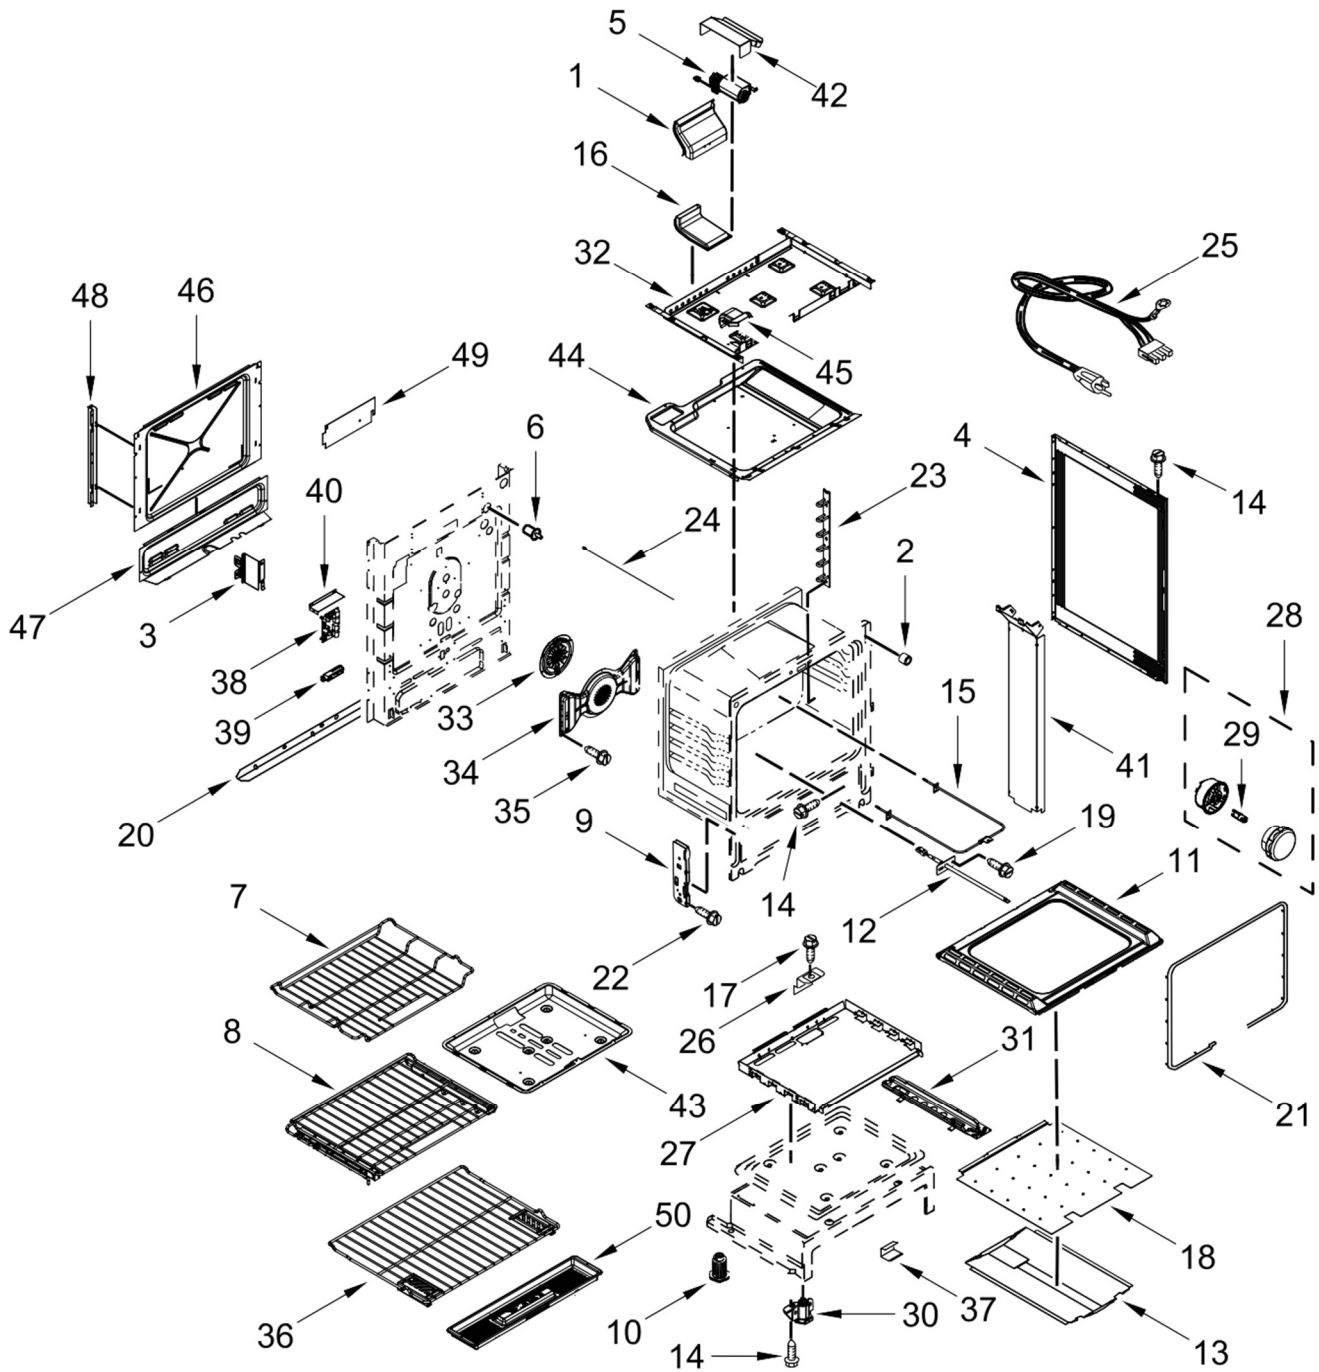

ESTUFA KSGB900ESS4

ESTUFA KSGB900ESS4

<u>Illus. No.</u>	<u>Part No.</u>	<u>Description</u>
1	W10614920	Assembly, Flue
2	9758701	Spacer, Door
3	W10273002	Bracket, Oven Support
4		Panel, Side
	W10162245	Black
5	W11190724	Assembly, Cooling Fan
6	W10627802	Switch, Door
7	W10554006	Rack, Maximum Capacity
8	W10911366	Rack, Sliding
9	W10289077	Receiver, Hinge
10	W10058460	Foot, Leveling
11	W10211368	Bottom, Oven
12	W10586204	Sensor
13	3601P356-45	Baffle, Bake Burner
14	3196178	Screw
15	W10552502	Element, Broil Assist
16	W11040249	Assembly, Flue (Upper)
17	W10362924	Screw
18	W10323077	Diffuser, Flame

<u>Illus. No.</u>	<u>Part No.</u>	<u>Description</u>
19	3196178	Screw
20	W10435470	Brace, Main Back
21	W10162385	Gasket, Door
22	W10031780	Screw
23	W10603482	Rack, Ladder
24	W11370463	Rod, Door Switch
25	W10889764	Cord, Power
26	W10035900	Support, Oven Bottom
27	W10541959	Shield, Bake
28	W11175594	Assembly, Light
29	W10571723	Bulb, Halogen 40 Watts
30	W10341186	Assembly, Front Foot
31	W10390008	Assembly, Base Rail (Left)
	W10390007	Assembly, Base Rail (Right)
32	W11320442	Gas Box Burner
33	W11353926	Convection Assembly
34	W10346153	Baffle, Full Convection
35	W10362924	Screw
36	W10554007	Rack, Steam

<u>Illus. No.</u>	<u>Part No.</u>	<u>Description</u>
37	W10137382	Clip, Panel
38	W10457998	Module, Spark (0+2)
39	W10475149	Module, Spark (5+0)
40	W11206138	Guard, Splash
41	W10162254	Duct, Cooling
42	W10162255	Duct, Cover
43	W11379356	Pan, Bake
44	W10289168	Box, Burner SI
45	W10162257	Duct, Cooktop
46	W11379354	Cover, Back
47	W10162249	Cover, Wire
48	W10162241	Channel, Rear
49	W11117035	Shield, Wire
50	W10686408	Kit, Reservoir (Steam Rack)

FOLLOWING PARTS
NOT ILLUSTRATED

4820F015-59 Insulation, Strap

W10289173 Insulation, Wrap

W10162240 Insulation, Back

W10701082 Insulation, Vent Trim