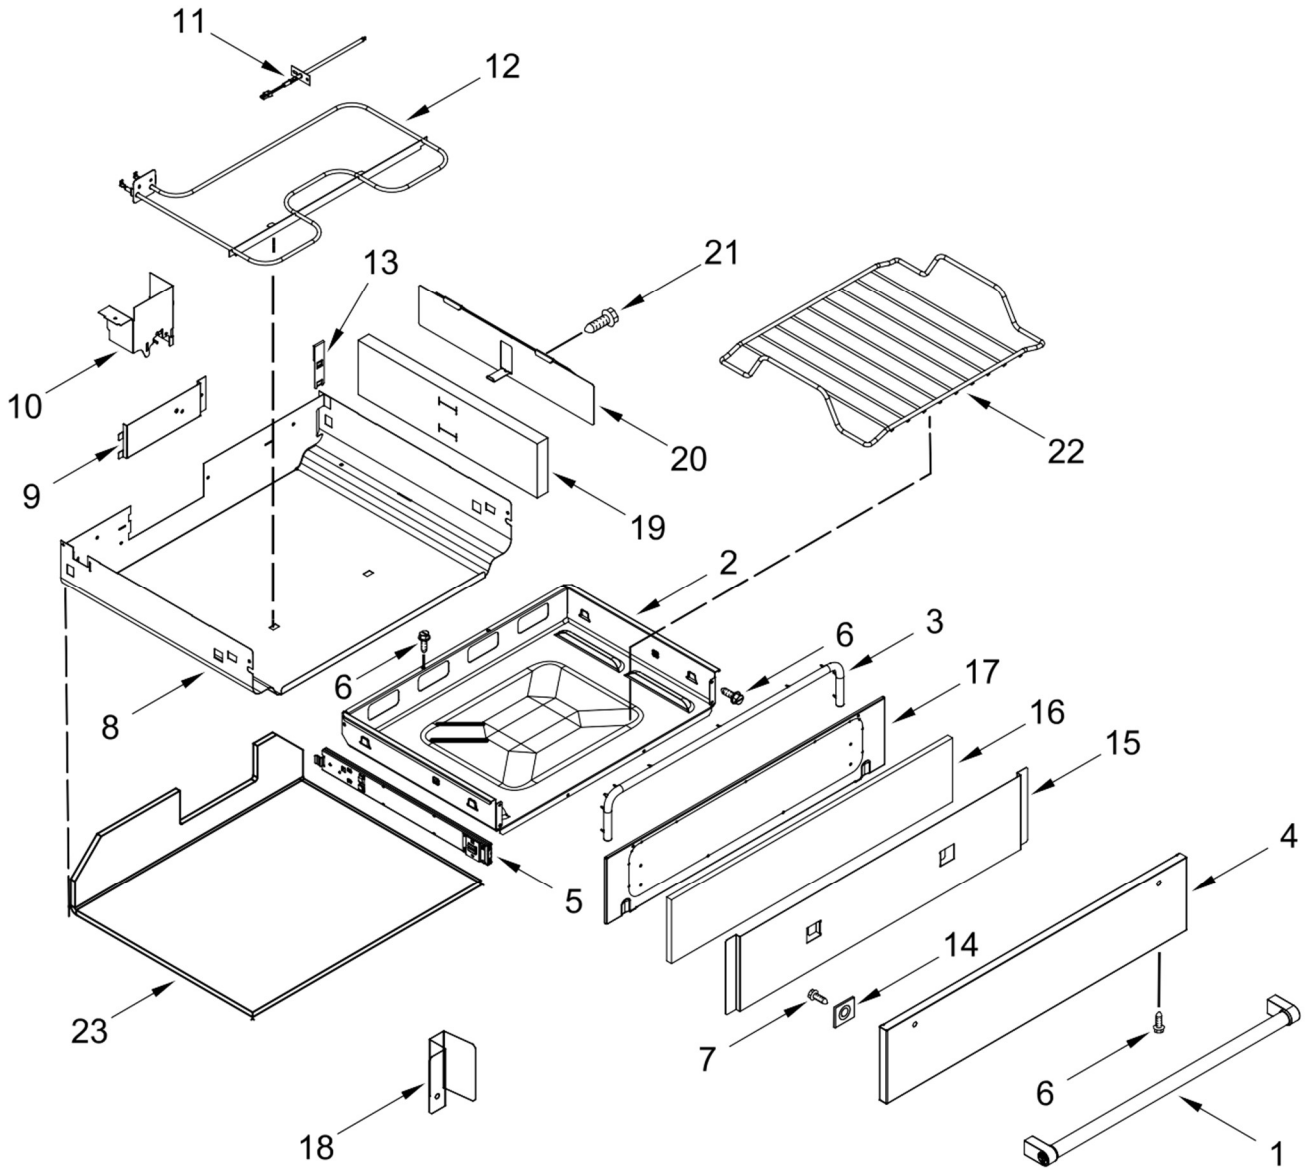

ESTUFA KSGB900ESS4

ESTUFA KSGB900ESS4

<u>Illus. No.</u>	<u>Part No.</u>	<u>Description</u>
1		Assembly, Drawer Handle
	W10551000	Stainless
2	W10757442	Drawer, Bake
3	W10550987	Seal, Drawer
4		Panel, Drawer Front
	W10541954	Stainless
5	W10921904	Slide, Drawer (Left)
	W10921905	Slide, Drawer (Right)
6	W10327235	Screw
7	8533988	Screw
8	W10634260	Enclosure, Warming
9	W10551025	Cover, Gas Valve
10	W10634259	Cover, Wire

<u>Illus. No.</u>	<u>Part No.</u>	<u>Description</u>
11	W10586204	Sensor
12	W10541944	Element, Bake
13	W10551019	Cover, Side
14	3823F017-45	Spacer, Handle
15	W10551018	Insulation, Drawer Front
16	W10550982	Insulation, Drawer
17	W10541947	Panel, Front Inner
18	W10655446	Shield, Corner
19	W10550984	Insulation, Drawer Side
20	W10550985	Retainer, Side Insulation
21	3196560	Screw
22	W10602493	Rack, Bake Drawer

<u>Illus. No.</u>	<u>Part No.</u>	<u>Description</u>
23	W10551011	Insulation, Bake Drawer Bottom
		FOLLOWING PARTS NOT ILLUSTRATED
	W10550983	Insulation, Retainer Bake Drawer
	W10541960	Insulation, Drawer Top