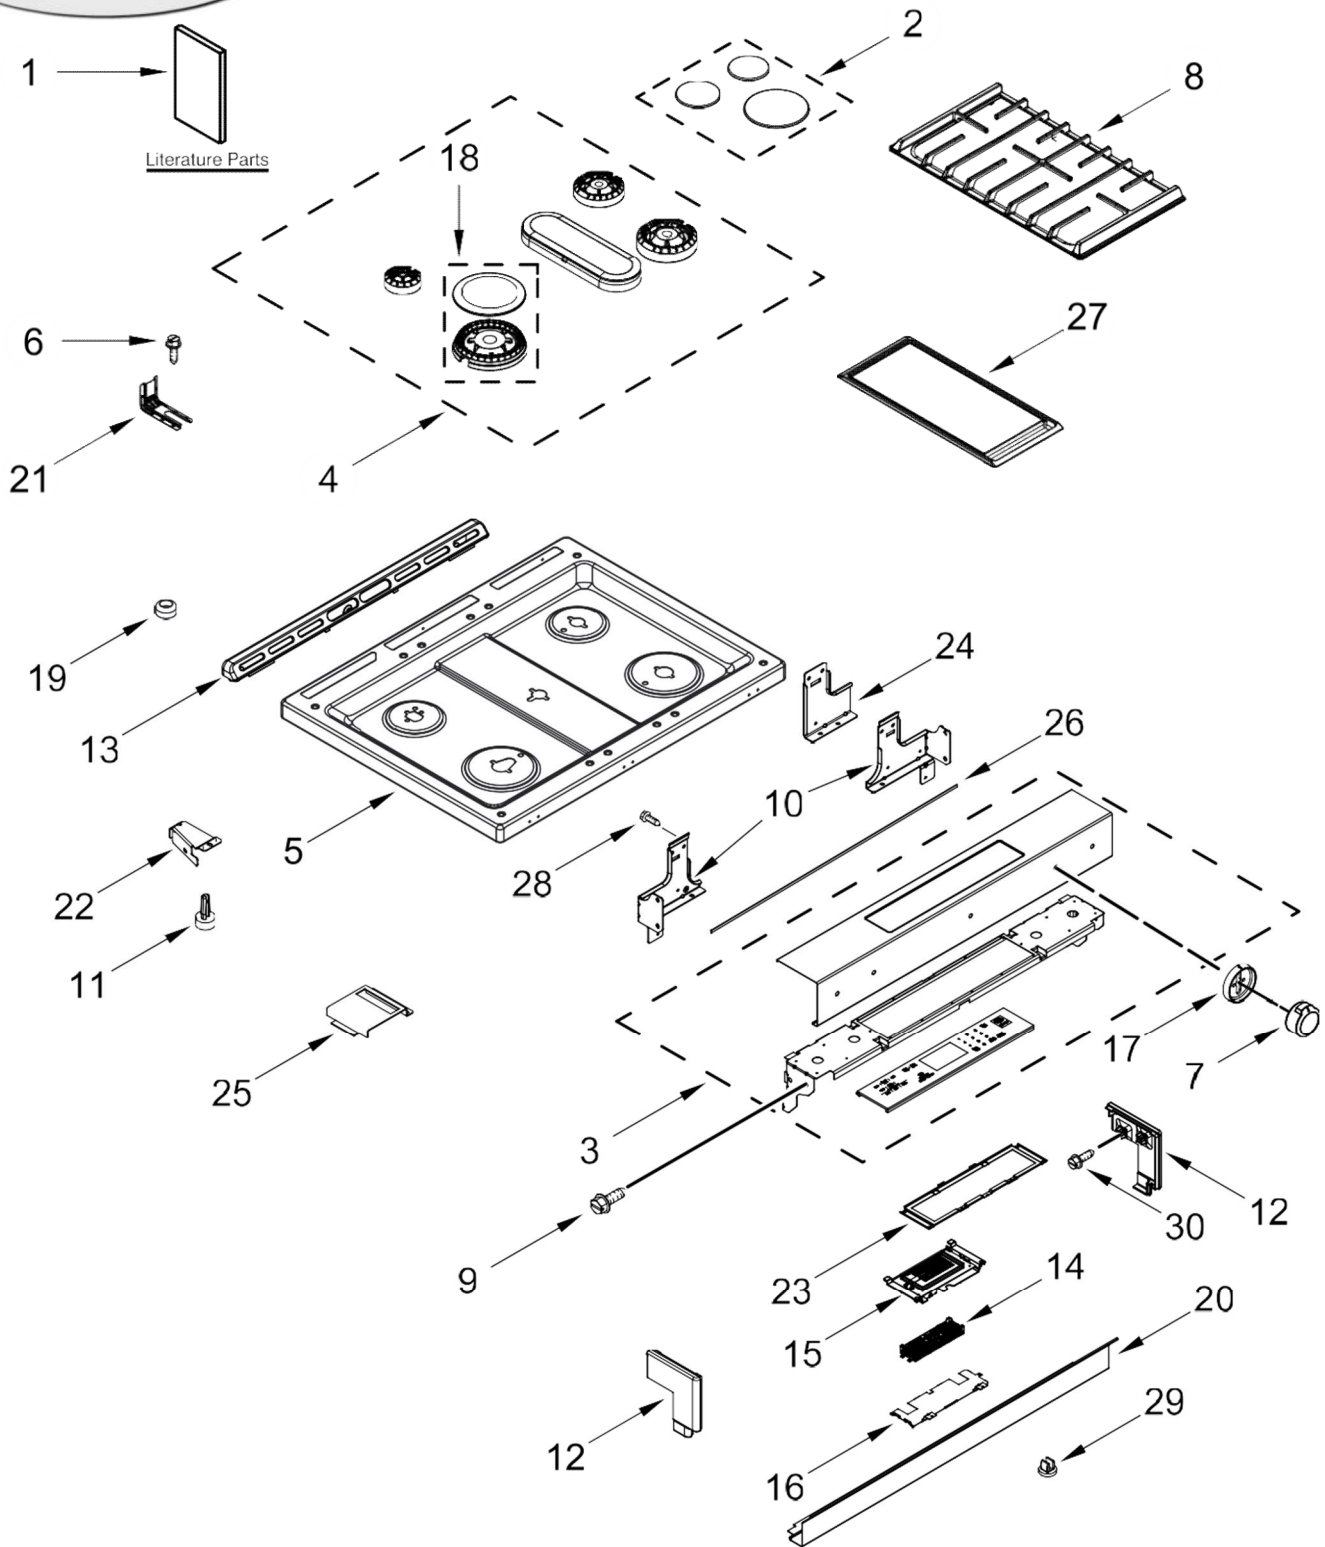

KitchenAid®

30" SLIDE IN GAS CONVECTION RANGE

MODELS:

KSGB900ESS4 (Stainless)

ESTUFA KSGB900ESS4

ESTUFA KSGB900ESS4

<u>Illus. No.</u>	<u>Part No.</u>	<u>Description</u>
1		Literature Parts
	W11399120	Installation Instructions
	W11399117	Use & Care Guide
	W10844271	Tech Sheet
	W10903847	Wiring Diagram
	W10400066	Quick Start Guide (English)
	W10400067	Quick Start Guide (French)
2		Kit, Burner Cap
	W11367440	Black (Set of 3)
3		Console
	W10901118	Stainless
4	W11367105	Burner Kit (Set of 5)
5		Cooktop
	W111117940	Stainless
6	7101P485-60	Screw, Anti-Tip Kit
7		Knob
	W10786065	Stainless (All except Left Front)
	W10786064	Stainless (Left Front)

<u>Illus. No.</u>	<u>Part No.</u>	<u>Description</u>
8		Kit, Grate
	W11188538	Black
9	3196169	Screw
10	W10289170	Support, Cooktop (Left)
	W10289169	Support, Cooktop (Right)
11	8016P022-60	Glide, Main Top
12		Endcap
	W10555937	Stainless (Left)
	W10555940	Stainless (Right)
13		Trim, Vent
	W10577782	Stainless
14	W10759287	Control, MRC2
15	W10759323	Assembly, Display
16	W10558372	Bracket, Control
17		Bezel
	W10785119	Stainless (Kit of 5)
18	W11366282	Burner Kit (Left Front)
19	W10854253	Bumper
20		Console, Lower Panel
	W10743276	Stainless
21	W11379947	Bracket, Anti-Tip

<u>Illus. No.</u>	<u>Part No.</u>	<u>Description</u>
22	W10162253	Brace, Corner (Left)
	W10162252	Brace, Corner (Right)
23	W10555923	Bracket, User Interface
24	W10598048	Bracket, Console (Center)
25	W10757531	Keypad, Shield
26	W10612719	Gasket, Console/ Cooktop
27	W10432544	Griddle
28	W10067840	Screw
29	W10645947	Grommet
30	9780274	Screw
FOLLOWING PARTS NOT ILLUSTRATED		
	W10911847	Harness, Main
	W10754419	Harness, Bake/Broil
	W10598169	Harness, Display
	W10580265	Harness, Bake/Warm Drawer
	W10575120	Harness, Keypad
	313438	Clip, Harness
	3196520	Clip, Wire
	W10580229	Wire, Ground