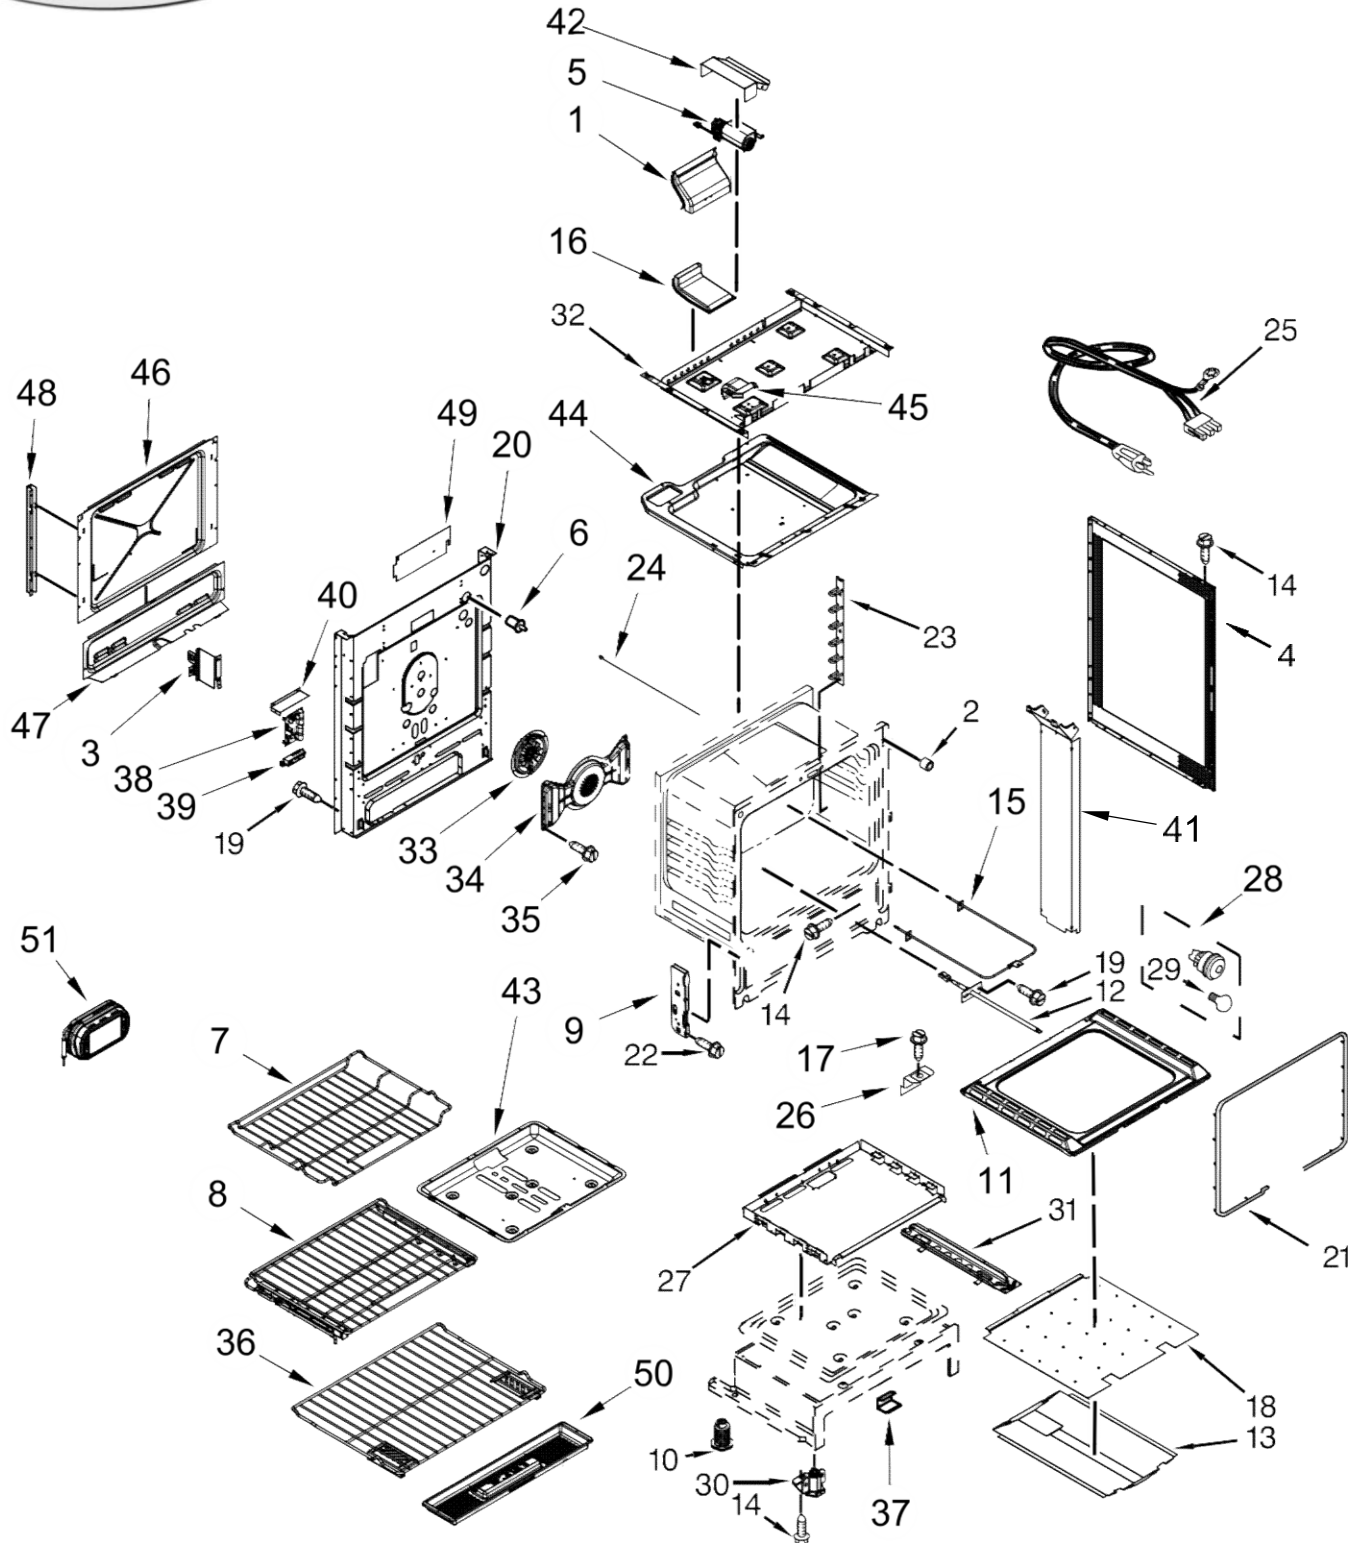

ESTUFA KSGB900E

ESTUFA KSGB900E

<u>Illus. No.</u>	<u>Part No.</u>	<u>Description</u>
1	W10614920	Assembly, Flue
2	9758701	Spacer, Door
3	W10273002	Bracket, Oven Support
4		Panel, Side
	W10162245	Black
	W10575396	White
5	W10780482	Assembly, Cooling Fan
6	W10627802	Switch, Door
7	W10554006	Rack, Maximum Capacity
8	W10554008	Rack, Sliding
9	W10289077	Receiver, Hinge
10	W10058460	Foot, Leveling
11	W10211368	Bottom, Oven
12	W10586204	Sensor
13	3601P356-45	Baffle, Bake Burner
14	3196178	Screw
15	W10552502	Element, Broil Assist
16	W10311326	Assembly, Flue (Upper)
17	W10362924	Screw

<u>Illus. No.</u>	<u>Part No.</u>	<u>Description</u>
18	W10323077	Diffuser, Flame
19	3196178	Screw
20	W10289166	Back, Main
21	W10162385	Gasket, Door
22	W10031780	Screw
23	W10603482	Rack, Ladder
24	W10273192	Rod, Door Switch
25	W10889764	Cord, Power
26	W10035900	Support, Oven Bottom
27	W10541959	Shield, Bake
28	W10454648	Assembly, Light
29	311255	Bulb, Oven Light
30	W10341186	Assembly, Front Foot
31	W10390007	Assembly, Base Rail (Right)
	W10390008	Assembly, Base Rail (Left)
32	W10558276	Box, Burner Gas
33	W10874477	Assembly, Convection
34	W10346153	Baffle, Full Convection
35	W10362924	Screw
36	W10554007	Rack, Steam

<u>Illus. No.</u>	<u>Part No.</u>	<u>Description</u>
37	W10137382	Clip, Panel
38	W10457998	Module, Spark (0+2)
39	W10475149	Module, Spark (5+0)
40	W10655451	Guard, Splash
41	W10162254	Duct, Cooling
42	W10162255	Duct, Cover
43	W10273204	Pan, Bake
44	W10289168	Box, Burner SI
45	W10162257	Duct, Cooktop
46	W10289172	Cover, Back
47	W10162249	Cover, Wire
48	W10162241	Channel, Rear
49	W10813366	Shield, Wire
50	W10686408	Kit, Reservoir (Steam Rack)
51	W10732648	Probe, Wireless Meat
		INSULATION
	4820F015-59	Insulation, Strap
	W10289173	Insulation, Wrap
	W10162240	Insulation, Back