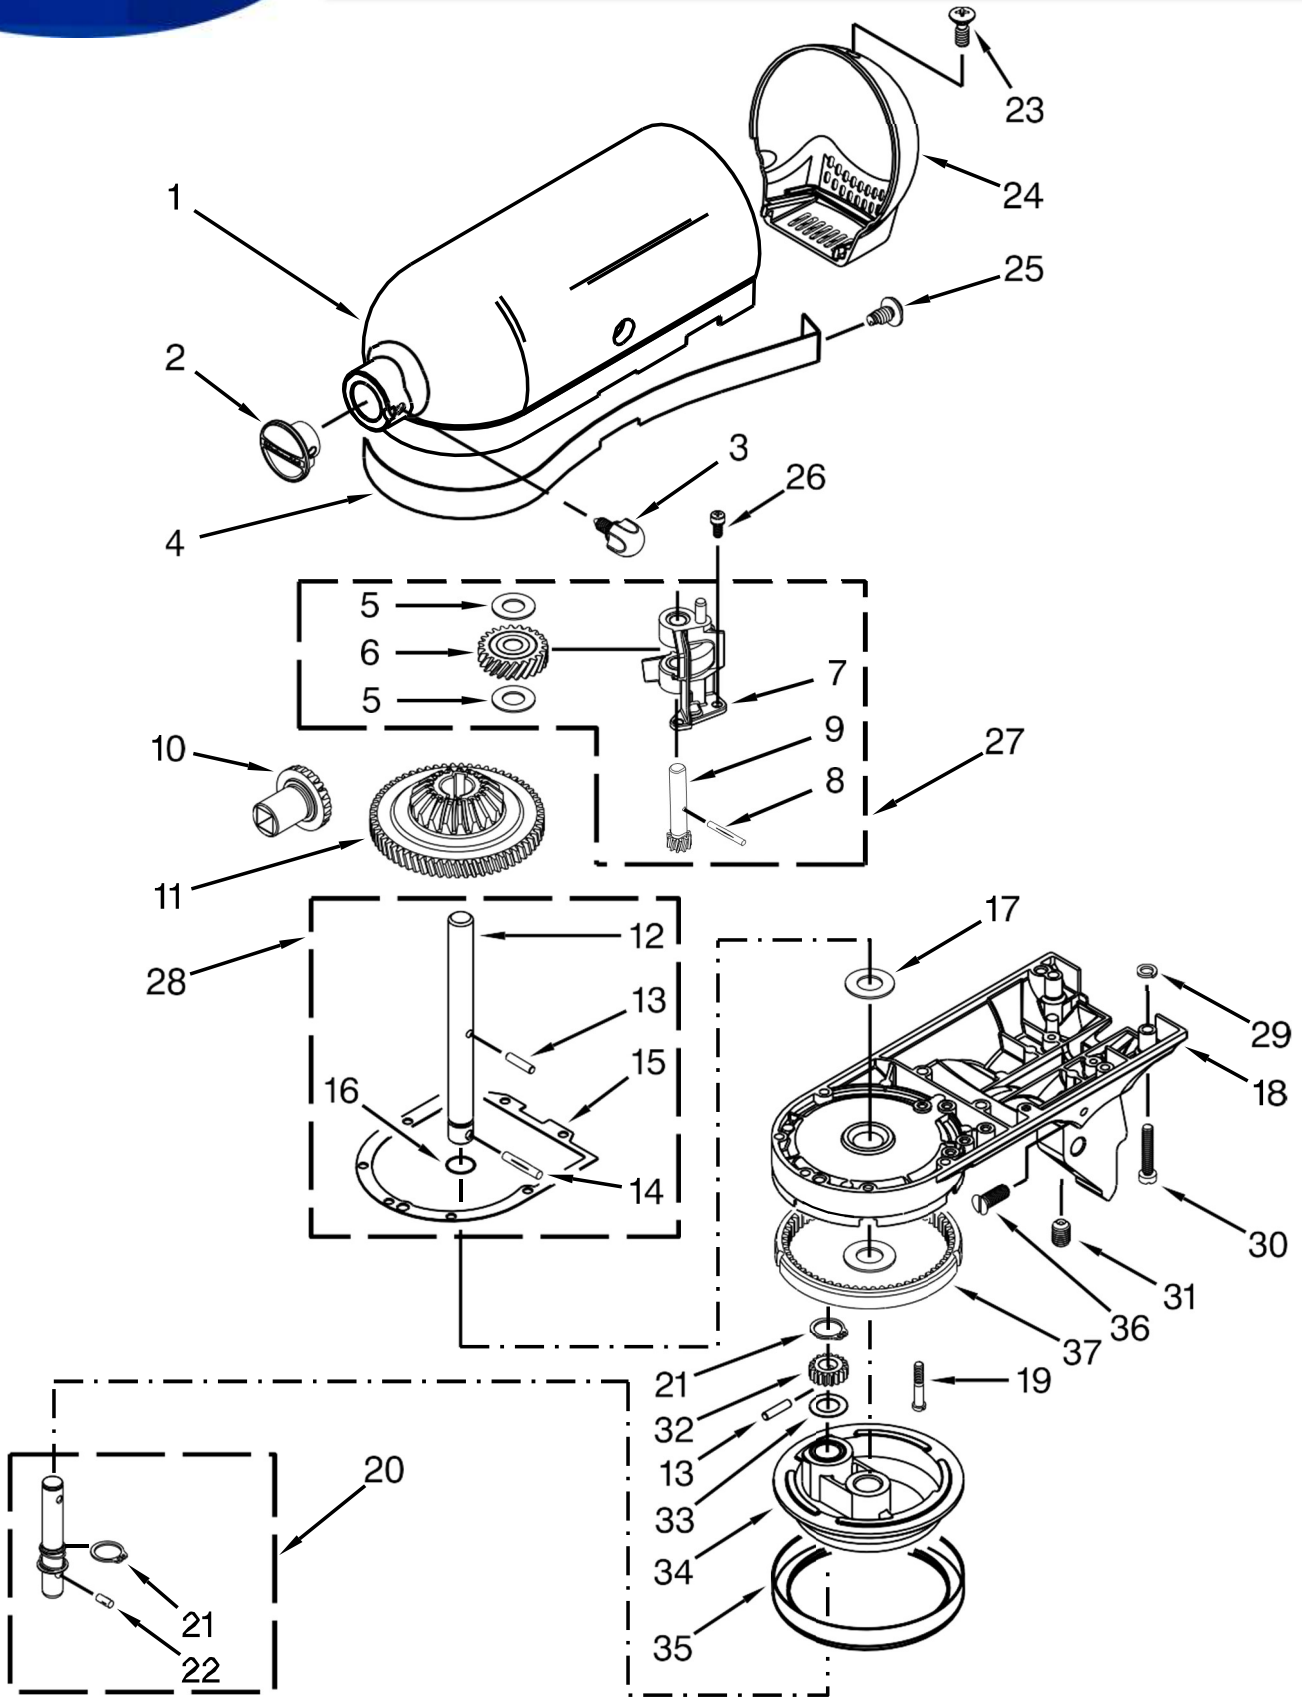

<u>Illus. No.</u>	<u>Part No.</u>	<u>Description</u>	<u>Illus. No.</u>	<u>Part No.</u>	<u>Description</u>	<u>Illus. No.</u>	<u>Part No.</u>	<u>Description</u>
1		Literature Parts	11		Latch, Link and Lever Assembly	19		Pedestal
	9709785	Use and Care Guide		24452	Black			(Refer to Color Variation Parts Page)
2	W10616906	Shield, Pouring	12	110679	Screw			
3	W10672617	Beater, Flat (Coated)	13	116241	Washer, Spring			
4	W10245282	Bowl, 5 Qt.	14	8533912	Washer			
5	3400020	Screw	15	W10572158	Screw			
6	W10191926	Cap, Bowl Screw	16	24450	Link, Latch			
7	9709707	Foot	17		Lever, Latch			
8	9704329	Whip, Wire		9709280	Black			
9	W10674618	Hook, Dough (Coated)		242928-2	Storm Grey			
				242928-3	Buff			
10	9709055	Latch	18	16910	Pin, Hinge			