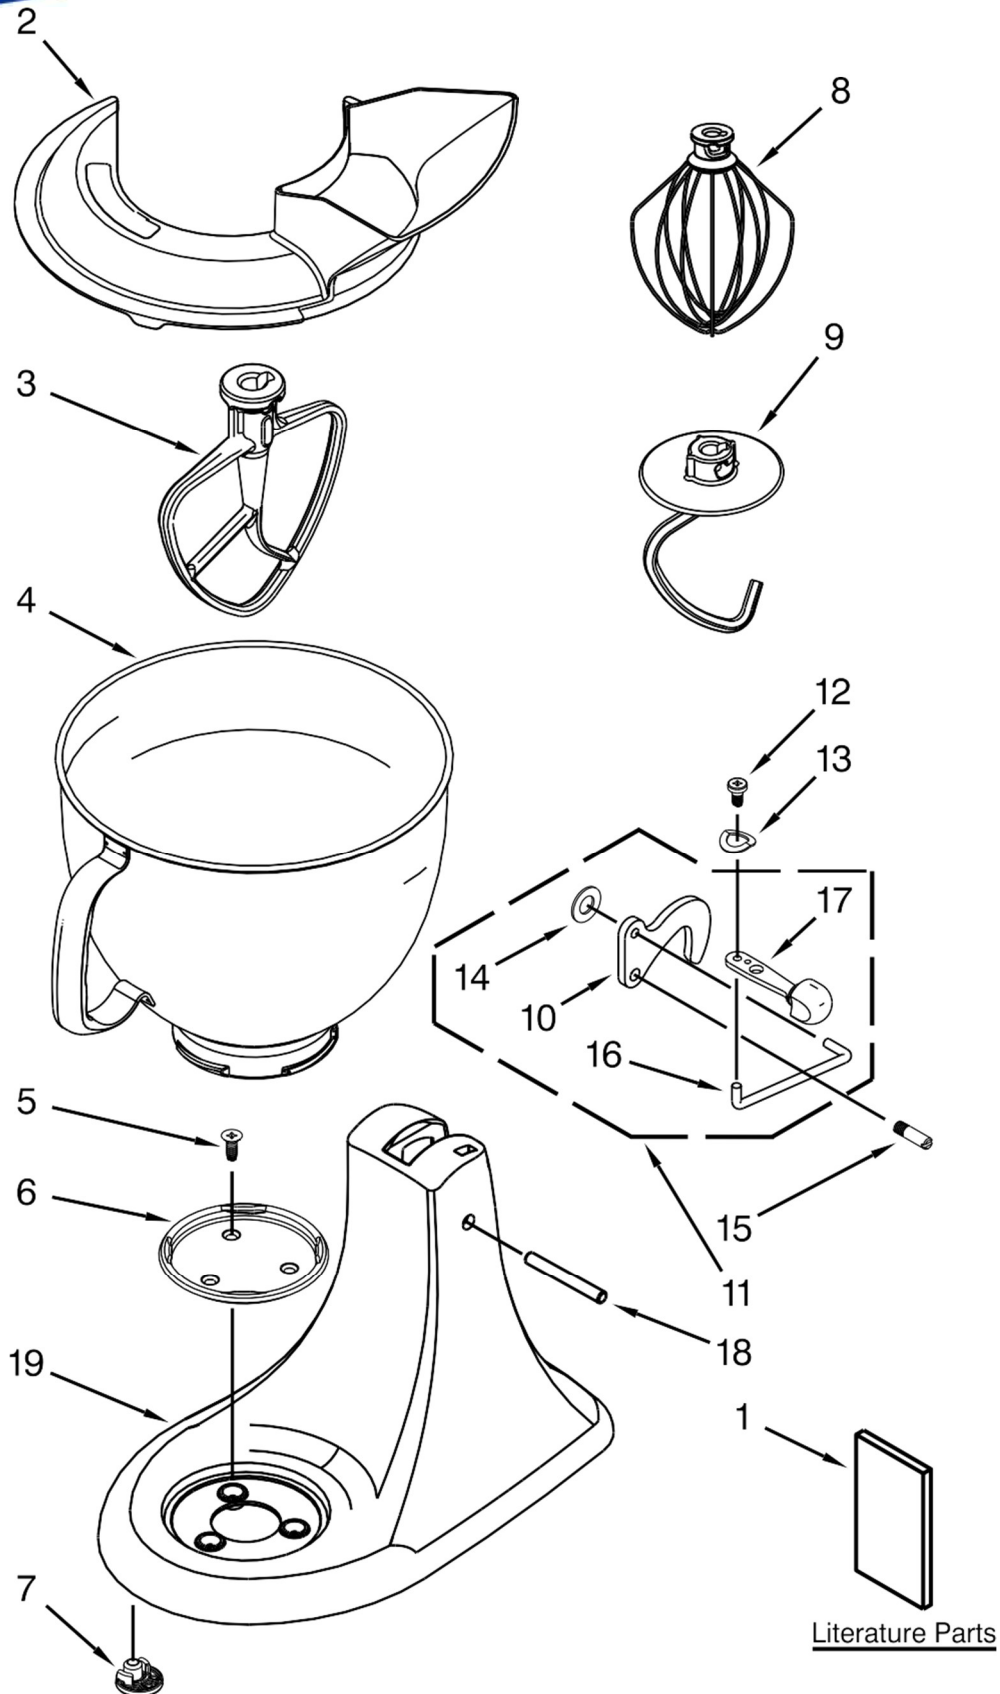

<u>Illus. No.</u>	<u>Part No.</u>	<u>Description</u>	<u>Illus. No.</u>	<u>Part No.</u>	<u>Description</u>	<u>Illus. No.</u>	<u>Part No.</u>	<u>Description</u>
1		Literature Parts	11		Latch, Link and Lever Assembly	19		Pedestal
	9709785	Use and Care Guide		24452	Black			(Refer to Color Variation Parts Page)
2	W10616906	Shield, Pouring	12	110679	Screw			
3	W10672617	Beater, Flat (Coated)	13	116241	Washer, Spring			
4	W10245282	Bowl, 5 Qt.	14	8533912	Washer			
5	3400020	Screw	15	W10572158	Screw			
6	W10191926	Cap, Bowl Screw	16	24450	Link, Latch			
7	9709707	Foot	17		Lever, Latch			
8	9704329	Whip, Wire		9709280	Black			
9	W10674618	Hook, Dough (Coated)		242928-2	Storm Grey			
				242928-3	Buff			
10	9709055	Latch	18	16910	Pin, Hinge			