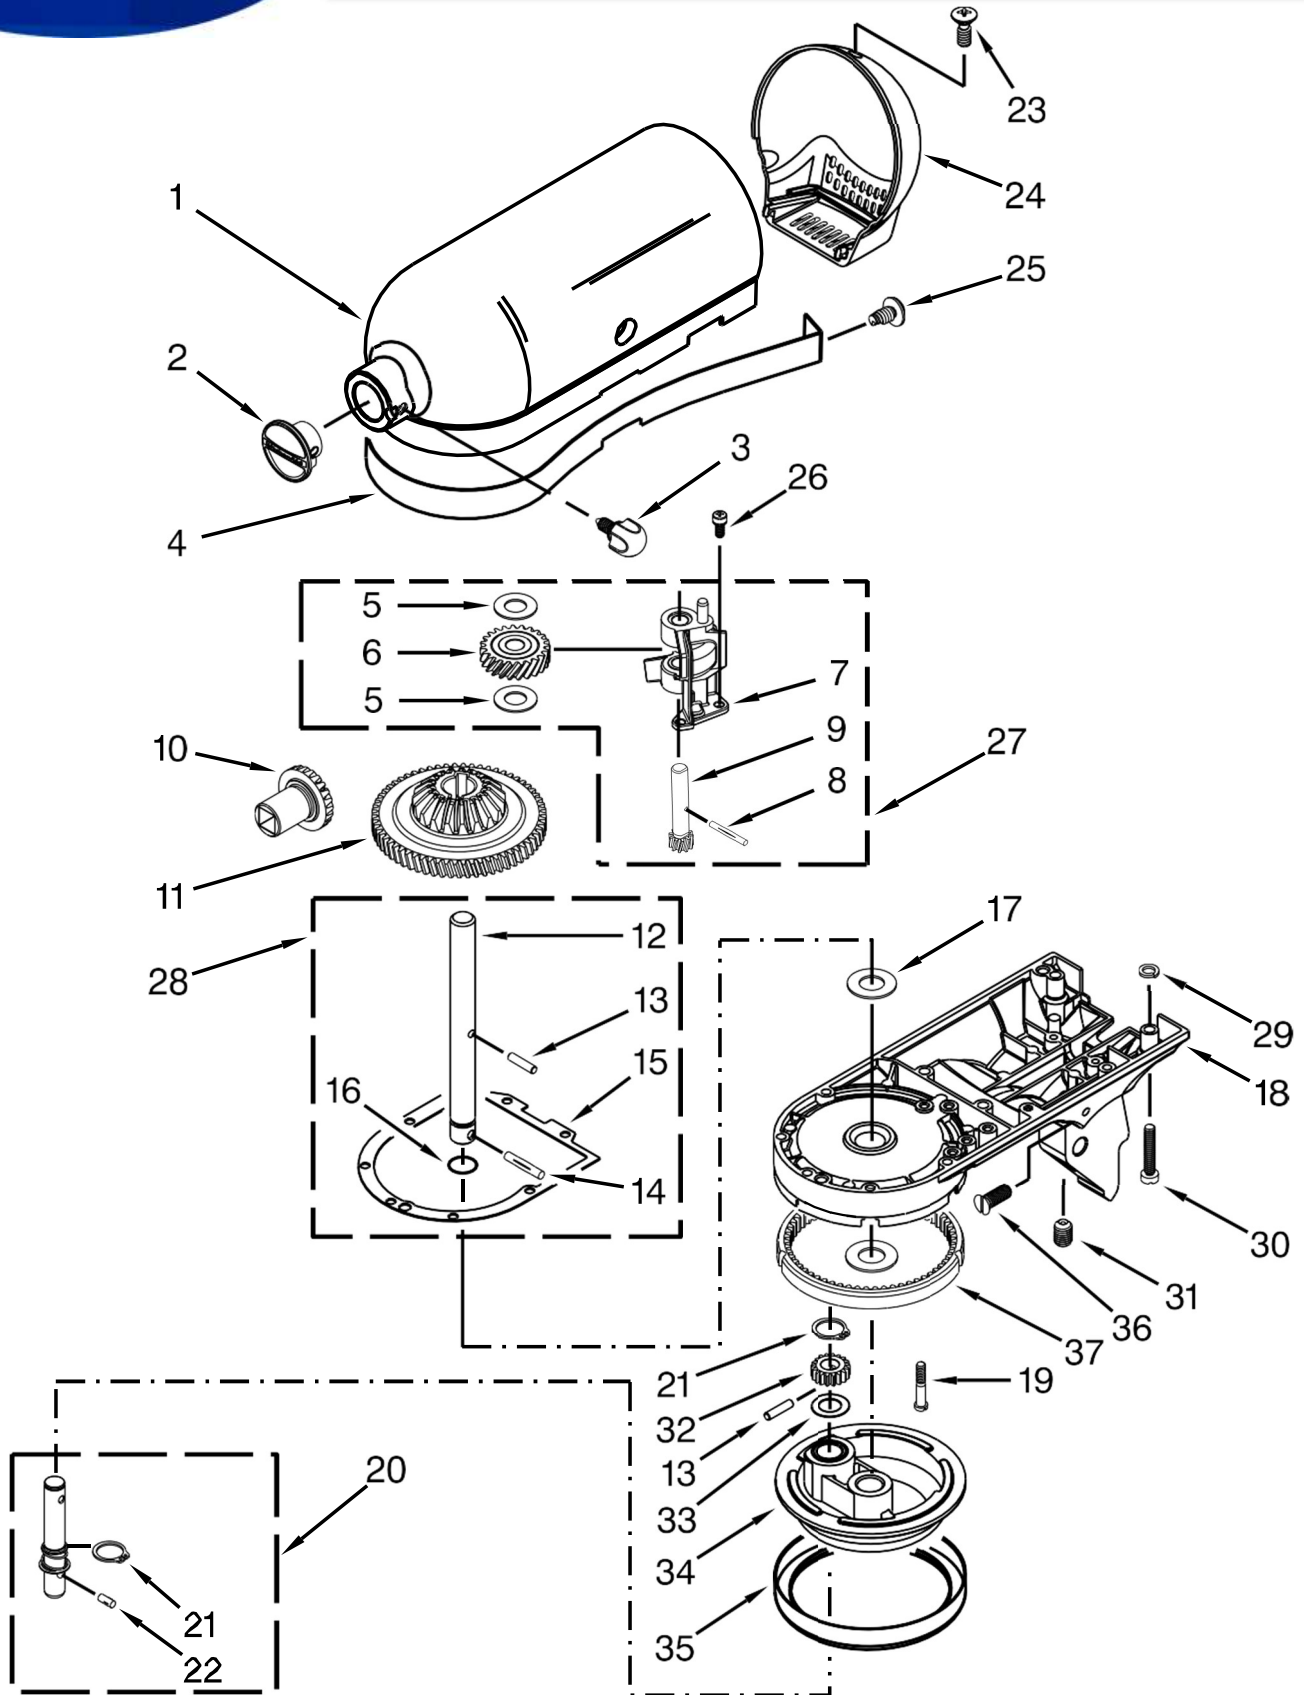

<u>Illus. No.</u>	<u>Part No.</u>	<u>Description</u>	<u>Illus. No.</u>	<u>Part No.</u>	<u>Description</u>	<u>Illus. No.</u>	<u>Part No.</u>	<u>Description</u>
1		Literature Parts	11		Latch, Link and Lever Assembly	19		Pedestal
	9709785	Use and Care Guide		24452	Black			(Refer to Color Variation Parts Page)
2	W10616906	Shield, Pouring	12	110679	Screw			
3	W10672617	Beater, Flat (Coated)	13	116241	Washer, Spring			
4	W10245282	Bowl, 5 Qt.	14	8533912	Washer			
5	3400020	Screw	15	W10572158	Screw			
6	W10191926	Cap, Bowl Screw	16	24450	Link, Latch			
7	9709707	Foot	17		Lever, Latch			
8	9704329	Whip, Wire		9709280	Black			
9	W10674618	Hook, Dough (Coated)		242928-2	Storm Grey			
				242928-3	Buff			
10	9709055	Latch	18	16910	Pin, Hinge			