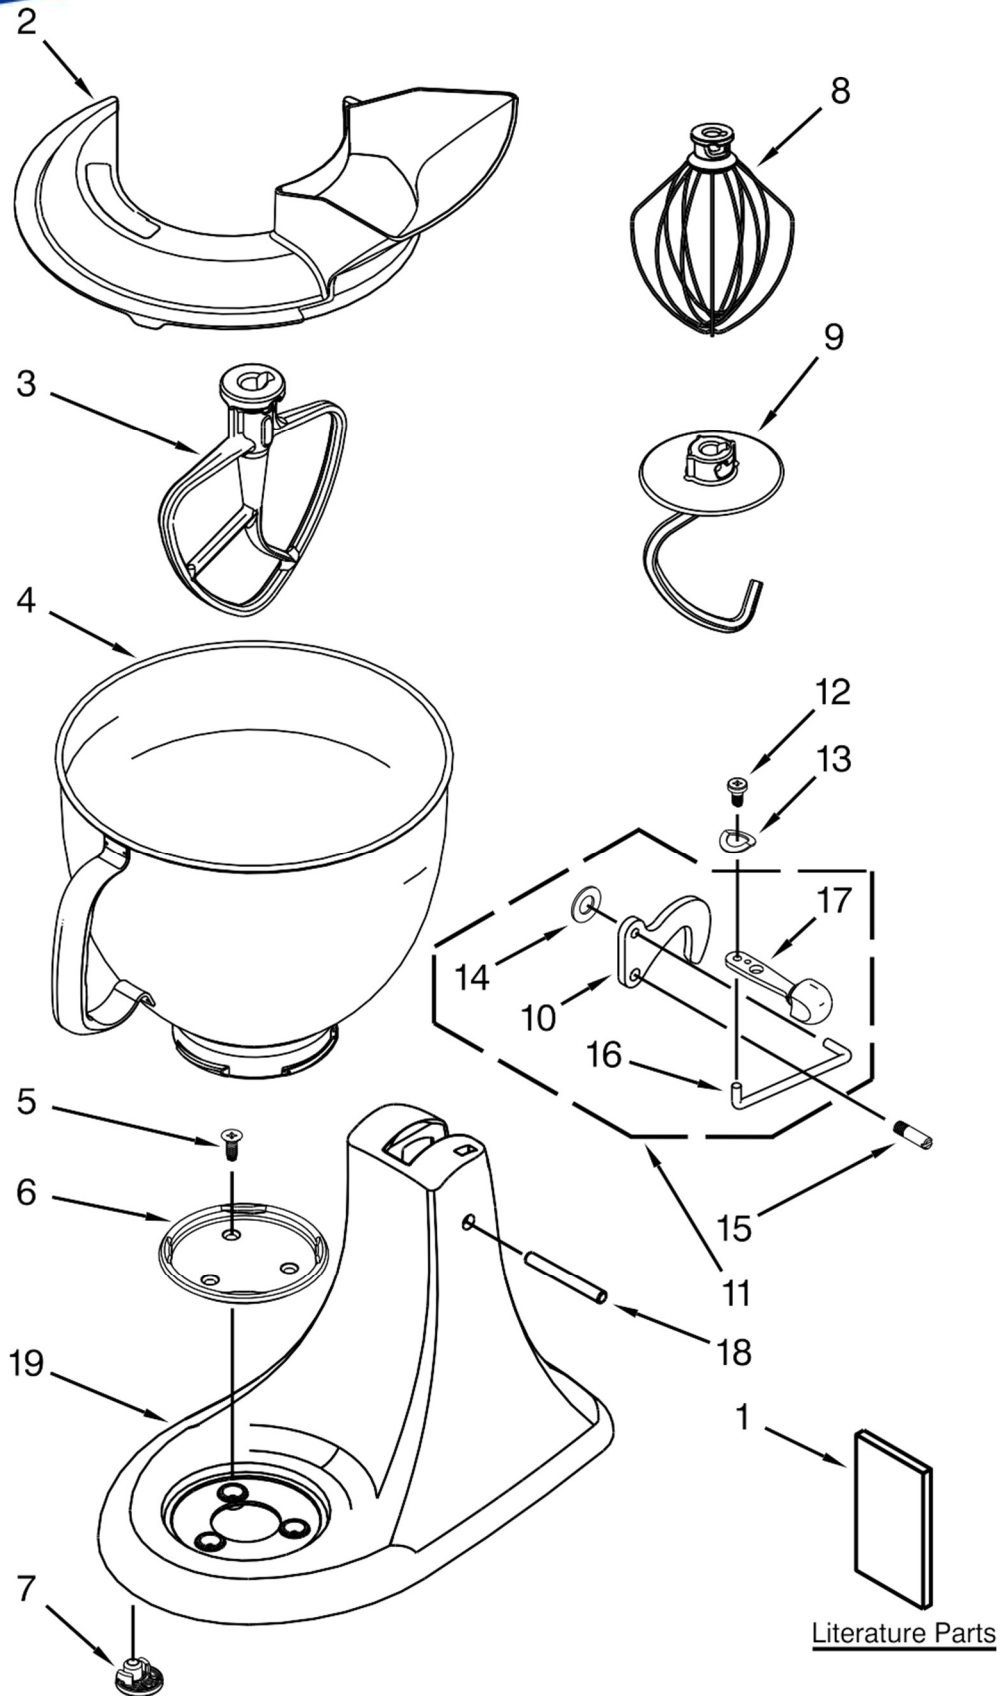

<u>Illus.</u> <u>No.</u>	<u>Part No.</u>	<u>Description</u>	<u>Illus.</u> <u>No.</u>	<u>Part No.</u>	<u>Description</u>	<u>Illus.</u> <u>No.</u>	<u>Part No.</u>	<u>Description</u>
1		Literature Parts 9709785 Use and Care Guide	11		Latch, Link and Lever Assembly 24452 Black	19		Pedestal (Refer to Color Variation Parts Page)
2	W10616906	Shield, Pouring	12	110679	Screw			
3	W10672617	Beater, Flat (Coated)	13	116241	Washer, Spring			
4	W10245282	Bowl, 5 Qt.	14	8533912	Washer			
5	3400020	Screw	15	W10572158	Screw			
6	W10191926	Cap, Bowl Screw	16	24450	Link, Latch			
7	9709707	Foot	17		Lever, Latch 9709280 Black			
8	9704329	Whip, Wire		242928-2	Storm Grey			
9	W10674618	Hook, Dough (Coated)		242928-3	Buff			
10	9709055	Latch	18	16910	Pin, Hinge			