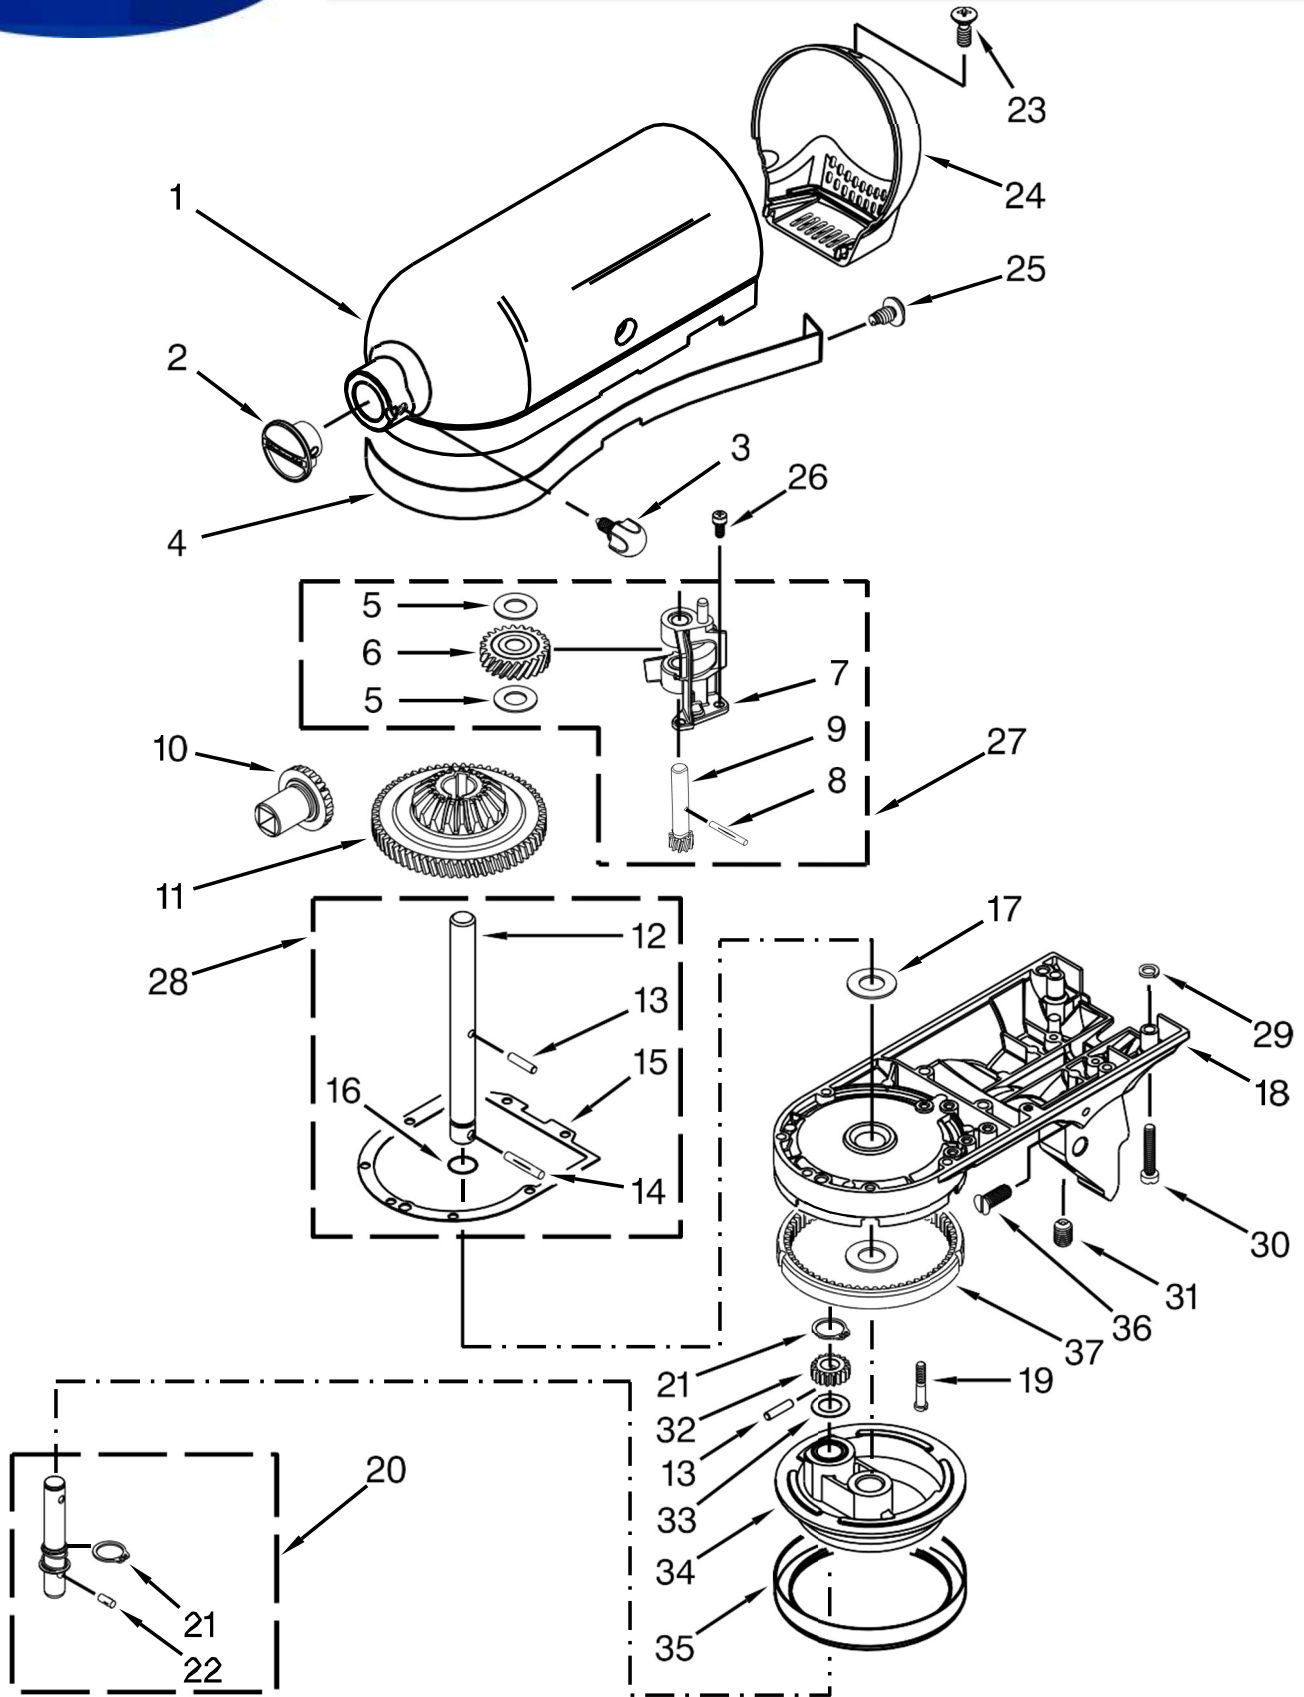

<u>Illus.</u> <u>No.</u>	<u>Part No.</u>	<u>Description</u>	<u>Illus.</u> <u>No.</u>	<u>Part No.</u>	<u>Description</u>	<u>Illus.</u> <u>No.</u>	<u>Part No.</u>	<u>Description</u>
1		Literature Parts 9709785 Use and Care Guide	11		Latch, Link and Lever Assembly 24452 Black	19		Pedestal (Refer to Color Variation Parts Page)
2	W10616906	Shield, Pouring	12	110679	Screw			
3	W10672617	Beater, Flat (Coated)	13	116241	Washer, Spring			
4	W10245282	Bowl, 5 Qt.	14	8533912	Washer			
5	3400020	Screw	15	W10572158	Screw			
6	W10191926	Cap, Bowl Screw	16	24450	Link, Latch			
7	9709707	Foot	17		Lever, Latch 9709280 Black			
8	9704329	Whip, Wire		242928-2	Storm Grey			
9	W10674618	Hook, Dough (Coated)		242928-3	Buff			
10	9709055	Latch	18	16910	Pin, Hinge			