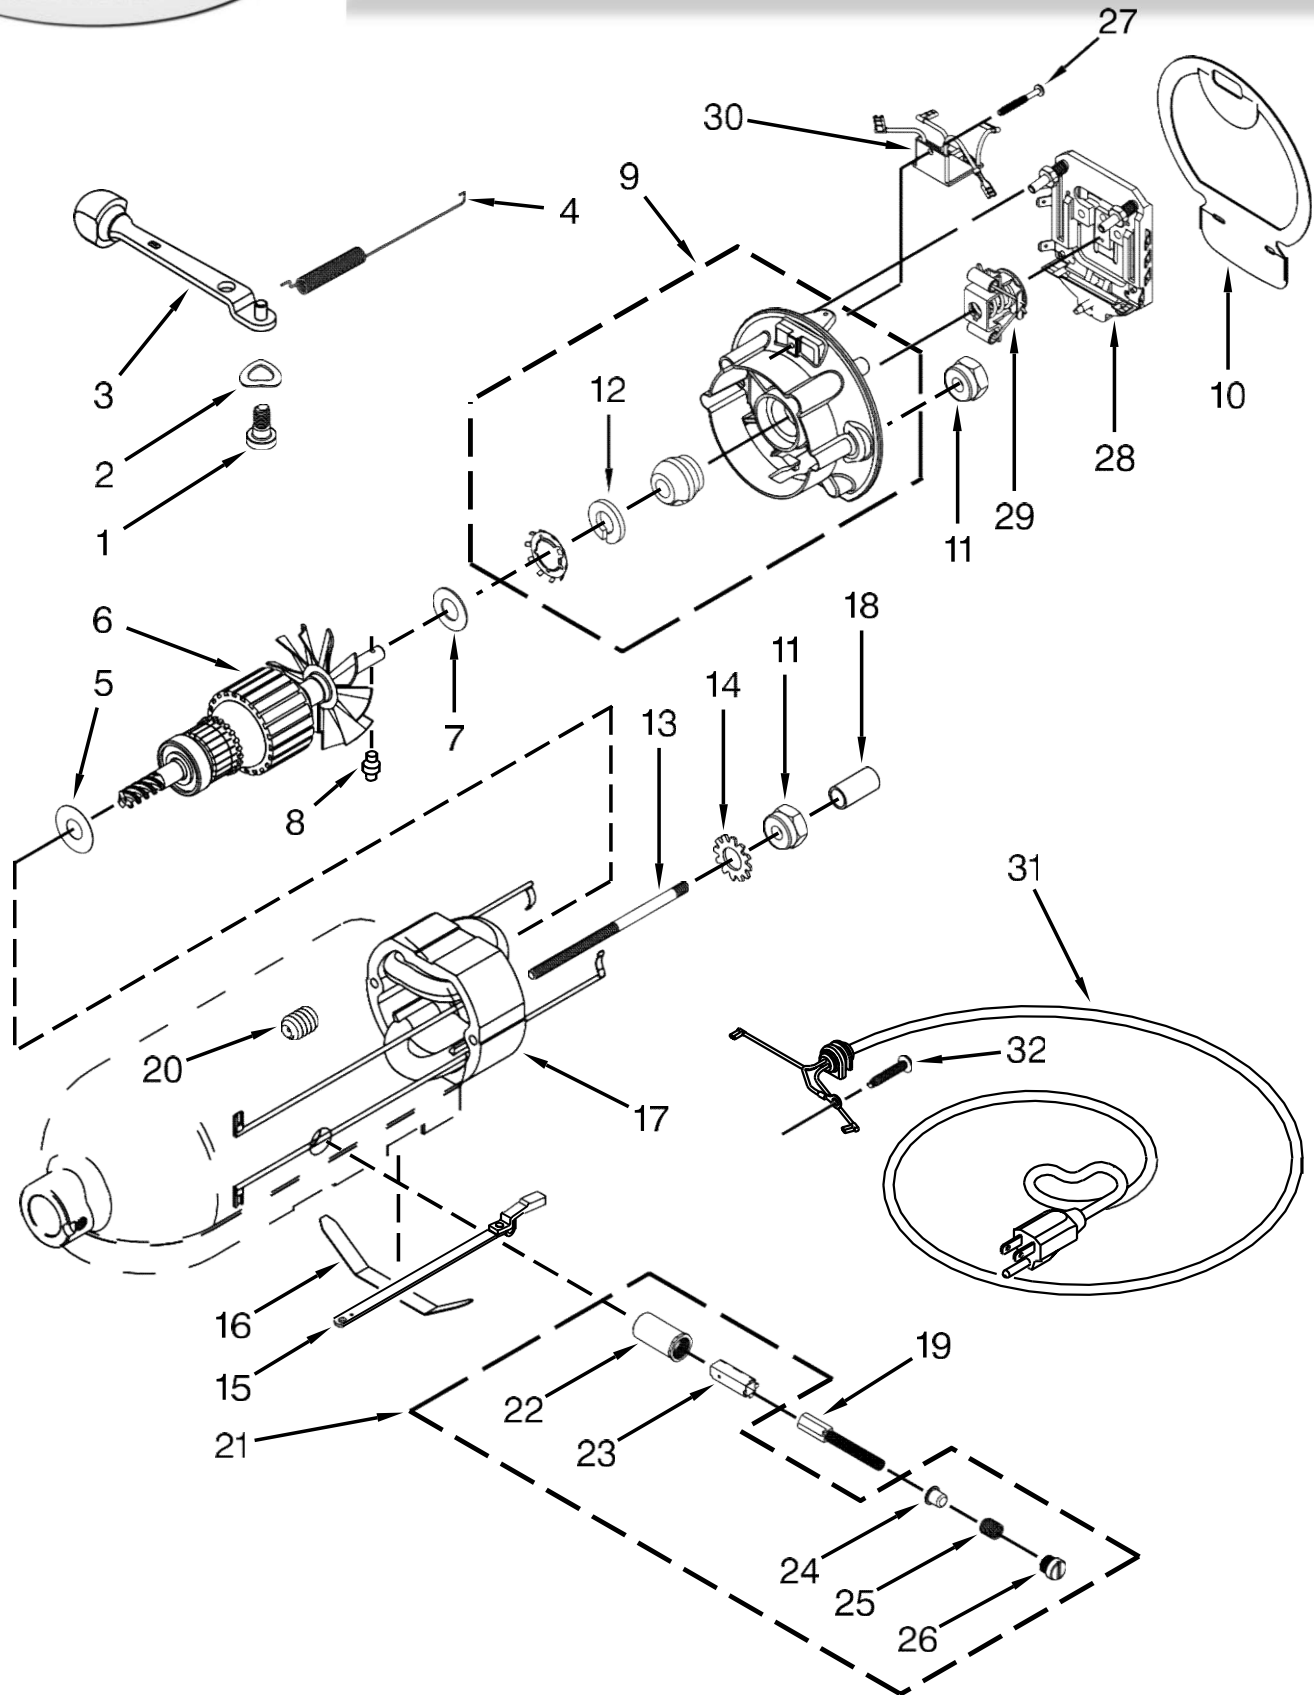

BATIDORA KITCHENAID

BATIDORA KITCHENAID

<u>Illus. No.</u>	<u>Part No.</u>	<u>Description</u>
1	110679	Screw
2	116241	Washer, Spring
3		Lever, Speed Control Assembly
	9709276	Black
	W10615606	Silk Chrome
4	3183680	Spring, Control Plate
5	9704324	Washer, Ball Bearing (Front)
6	W10315777	Armature and Bearing Assembly, 120 Volt
7	W10323376	Washer, Spacing
8	16998	Stud, Governor Drive
9	3180526	Bearing and Bracket Assembly
10	240775-1	Seal, End

<u>Illus. No.</u>	<u>Part No.</u>	<u>Description</u>
11	W10131078	Nut
12	3180238	Washer, Felt
13	240769	Screw, Stator
14	W10068270	Washer, Lock
15	3184176	Link, Speed and Cam Assembly
16	240205	Spring, Flat
17	W10315774	Field Assembly, 120 V
18	241356	Sleeve, Motor Stud
19	W10380496	Brush, Cap and Spring
20	9707926	Screw, Set
21	4162546	Brush Holder Assembly
22	3179908	Housing, Brush Holder
23	240680	Insert, Brush Holder