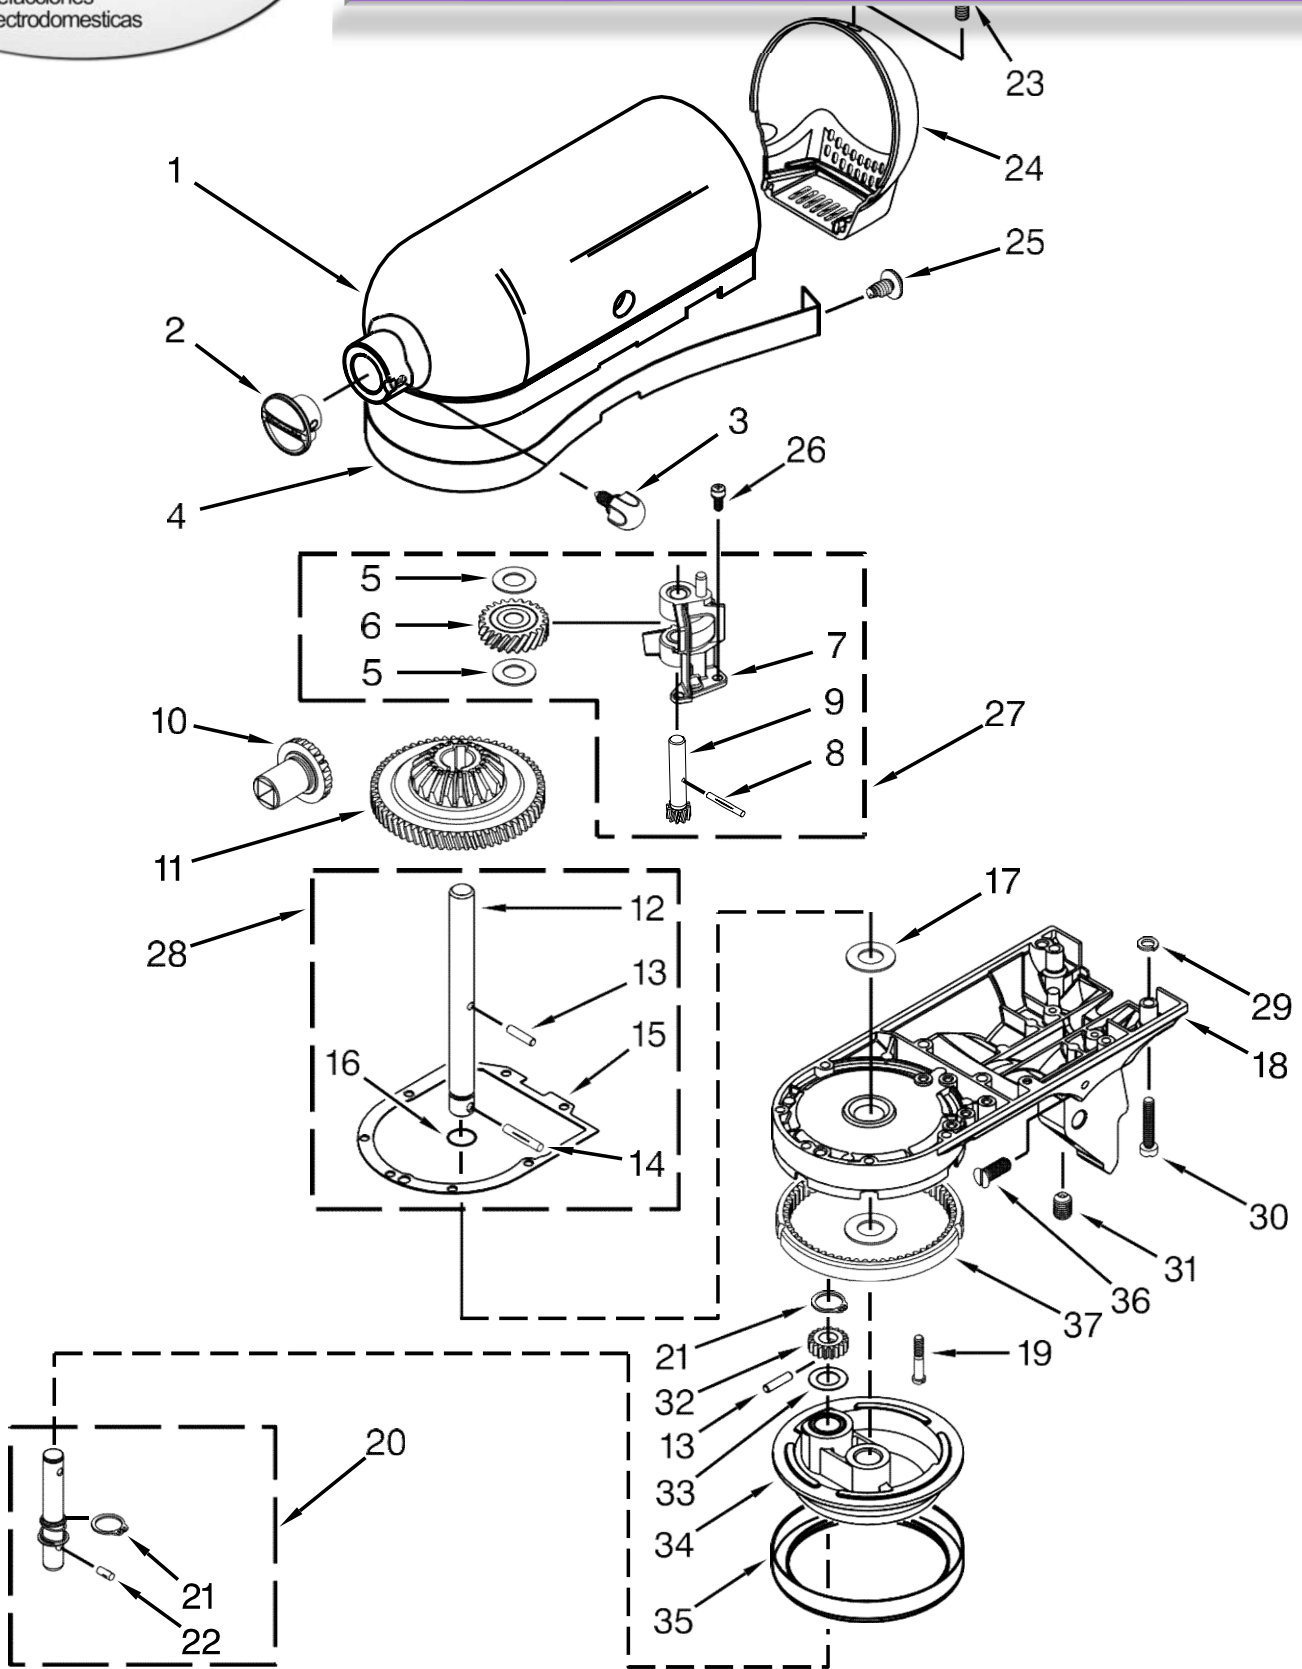

BATIDORA KITCHENAID

BATIDORA KITCHENAID

<u>Illus. No.</u>	<u>Part No.</u>	<u>Description</u>	<u>Illus. No.</u>	<u>Part No.</u>	<u>Description</u>	<u>Illus. No.</u>	<u>Part No.</u>	<u>Description</u>
1		Gearcase Motor Housing (Refer to Color Variation Parts Page)	12	240026	Shaft, Vertical Center	26	3400022	Screw
2		Cap, Attachment Hub	13	240018-1	Pin, Agitator Shaft	27	240309-2	Worm Gear Bracket and Gear Assembly
	242765-2	Chrome	14	9705443	Pin, Grooved	28	4160474	Shaft, Center Agitator Assembly
3		Thumb Screw	15	4162324	Gasket, Transmission	29	8533914	Washer, Lock
	9709194	Black	16	67500-55	"O" Ring	30	9708652	Screw
4		Band, Trim (Refer to Color Variation Parts Page)	17	W10323378	Washer	31	3400203	Screw
			18		Lower Gearcase (Refer to Color Variation Parts Page)	32	9703903	Gear, Pinion
5	W10323373	Washer, Fiber	19	9708651	Screw	33	9706090	Washer
6	W10112253	Gear, Worm	20	243368	Shaft, Agitator	34		Planetary (Refer to Color Variation Parts Page)
7	240308	Bracket, Worm Gear and Bearing	21	9703438	Ring, Retaining	35	240285	Ring, Planetary Drip (Standard)
8	9705444	Pin, Grooved	22	9704677	Pin, Groove	36	89411	Screw
9	240210-2	Gear, Pinion and Shaft	23	241877	Screw	37	9703904	Gear, Internal
10	9705130	Gear, Attachment Hub	24		Cover, End (Refer to Color Variation Parts Page)			
11	9709627	Gear, Center Bevel Pinion	25	311932	Screw