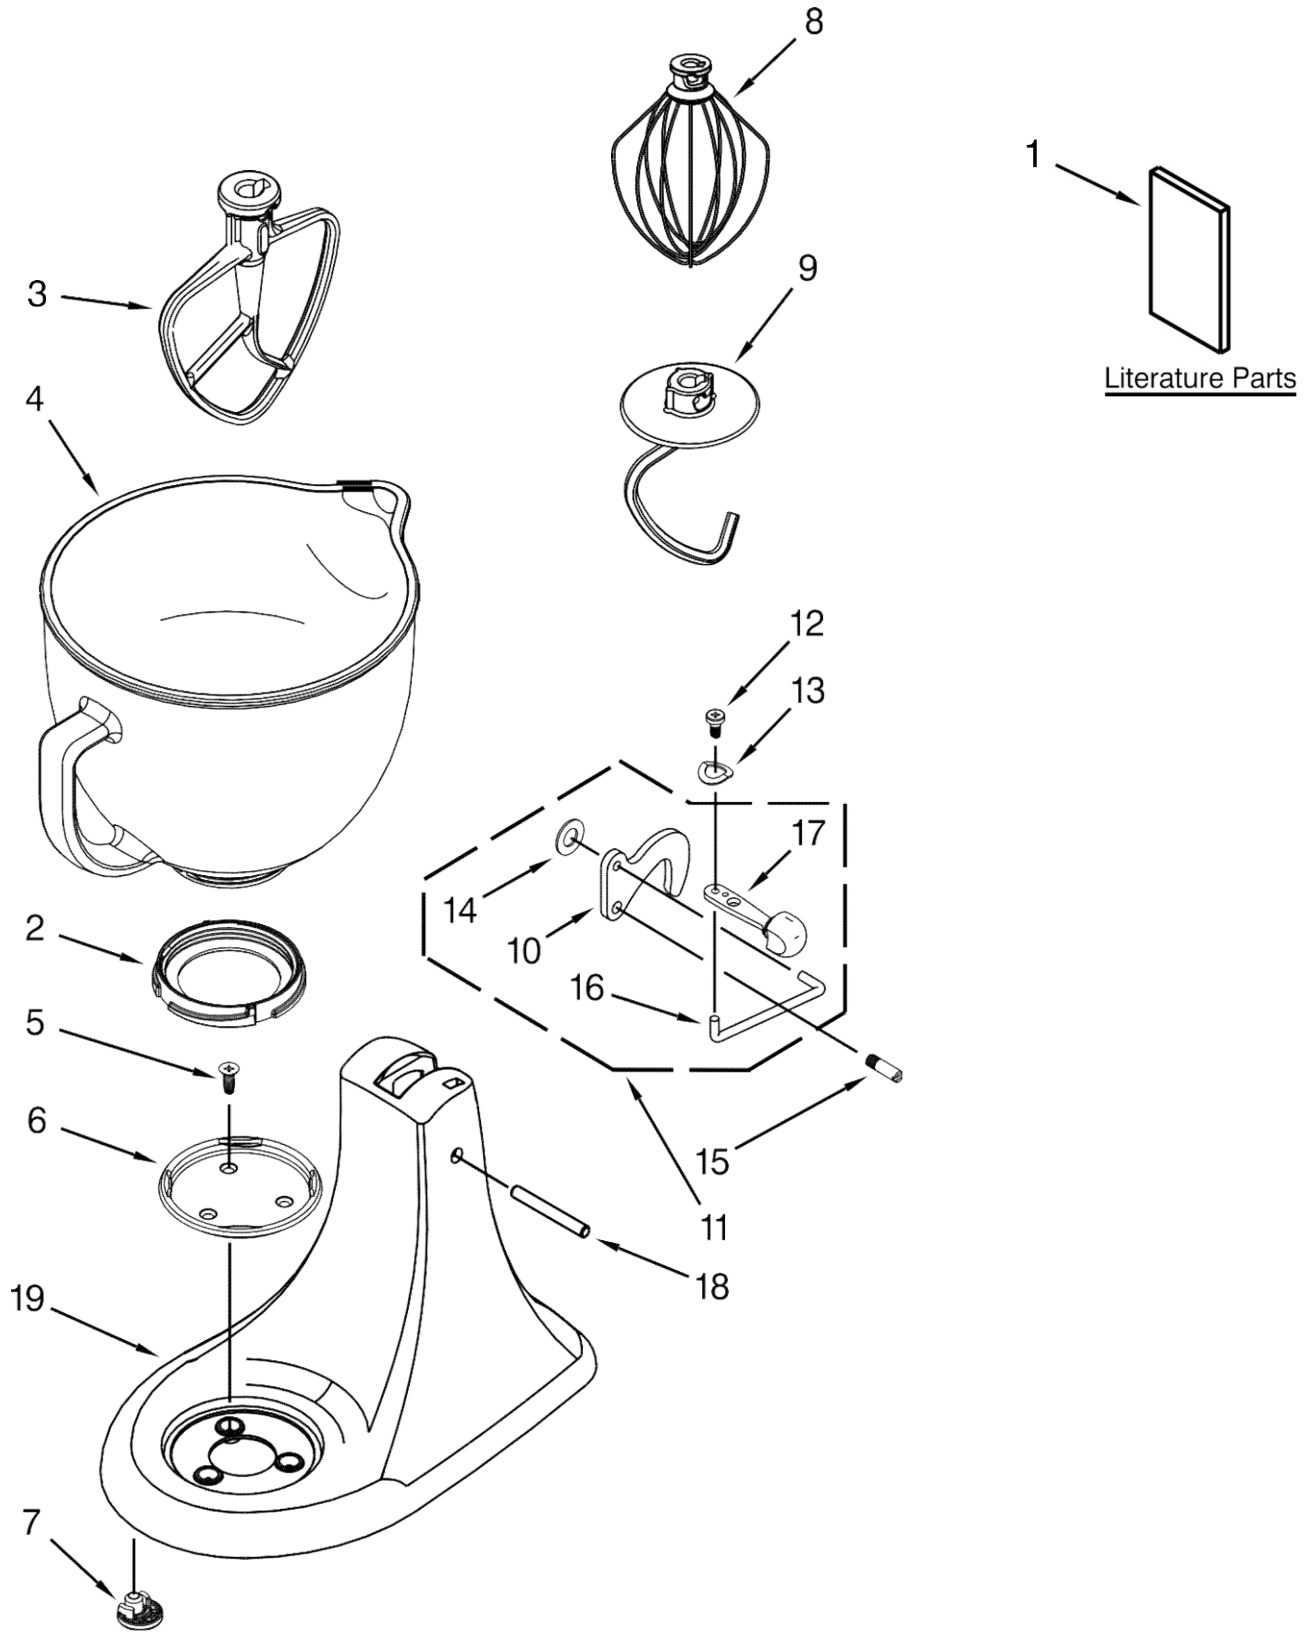

BATIDORA KITCHENAID

BATIDORA KITCHENAID

<u>Illus. No.</u>	<u>Part No.</u>	<u>Description</u>
1		Literature Parts
	9709785	Use and Care Guide
2	W10220977	Ring, Thread
3	W10635687	Beater, Flat (Burnished)
4	W10154769	Bowl, Glass 5 Qt. (K5GB)
5	3400020	Screw
6	W10191926	Cap, Bowl Screw
7	9709707	Foot
8	9704329	Whip, Wire

<u>Illus. No.</u>	<u>Part No.</u>	<u>Description</u>
9	9706626	Hook, Dough (Burnished)
10	9709055	Latch
11		Latch, Link and Lever Assembly
	24452	Black
	W10608282	Silk Chrome
12	110679	Screw
13	116241	Washer, Spring
14	8533912	Washer
15	103993	Screw, Latch Bearing

<u>Illus. No.</u>	<u>Part No.</u>	<u>Description</u>
16	24450	Link, Latch
17		Lever, Latch
	9709280	Black
	W10608281	Silk Chrome
18	16910	Pin, Hinge
19		Pedestal
		(Refer to Color Variation Parts Page)