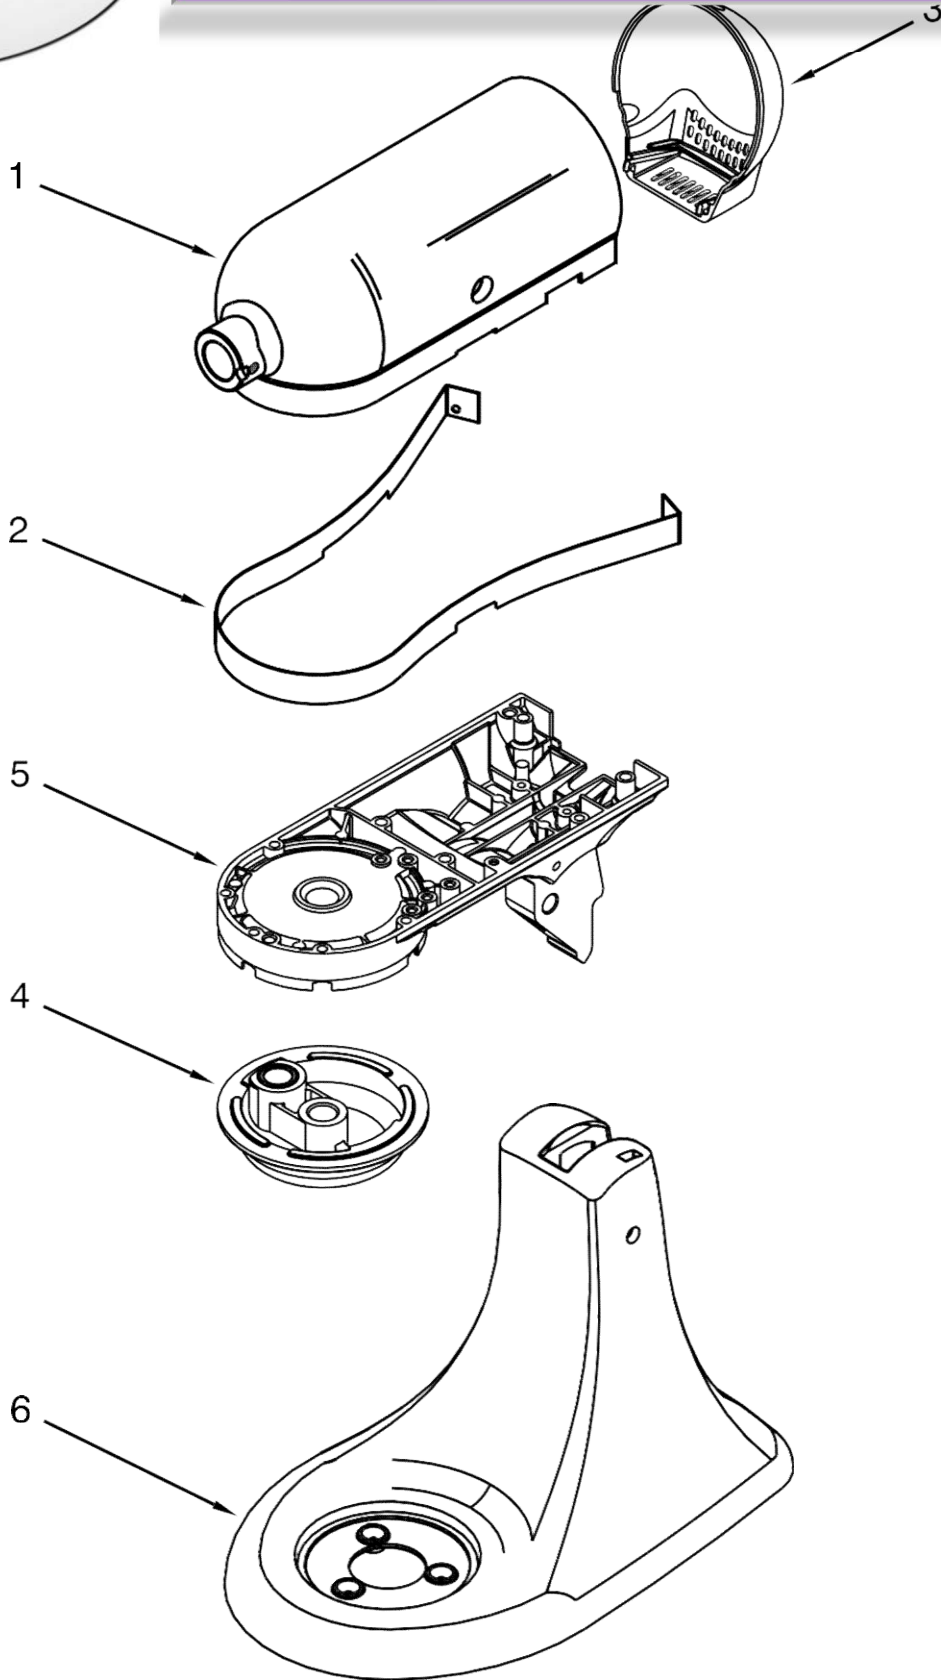

BATIDORA KITCHENAID