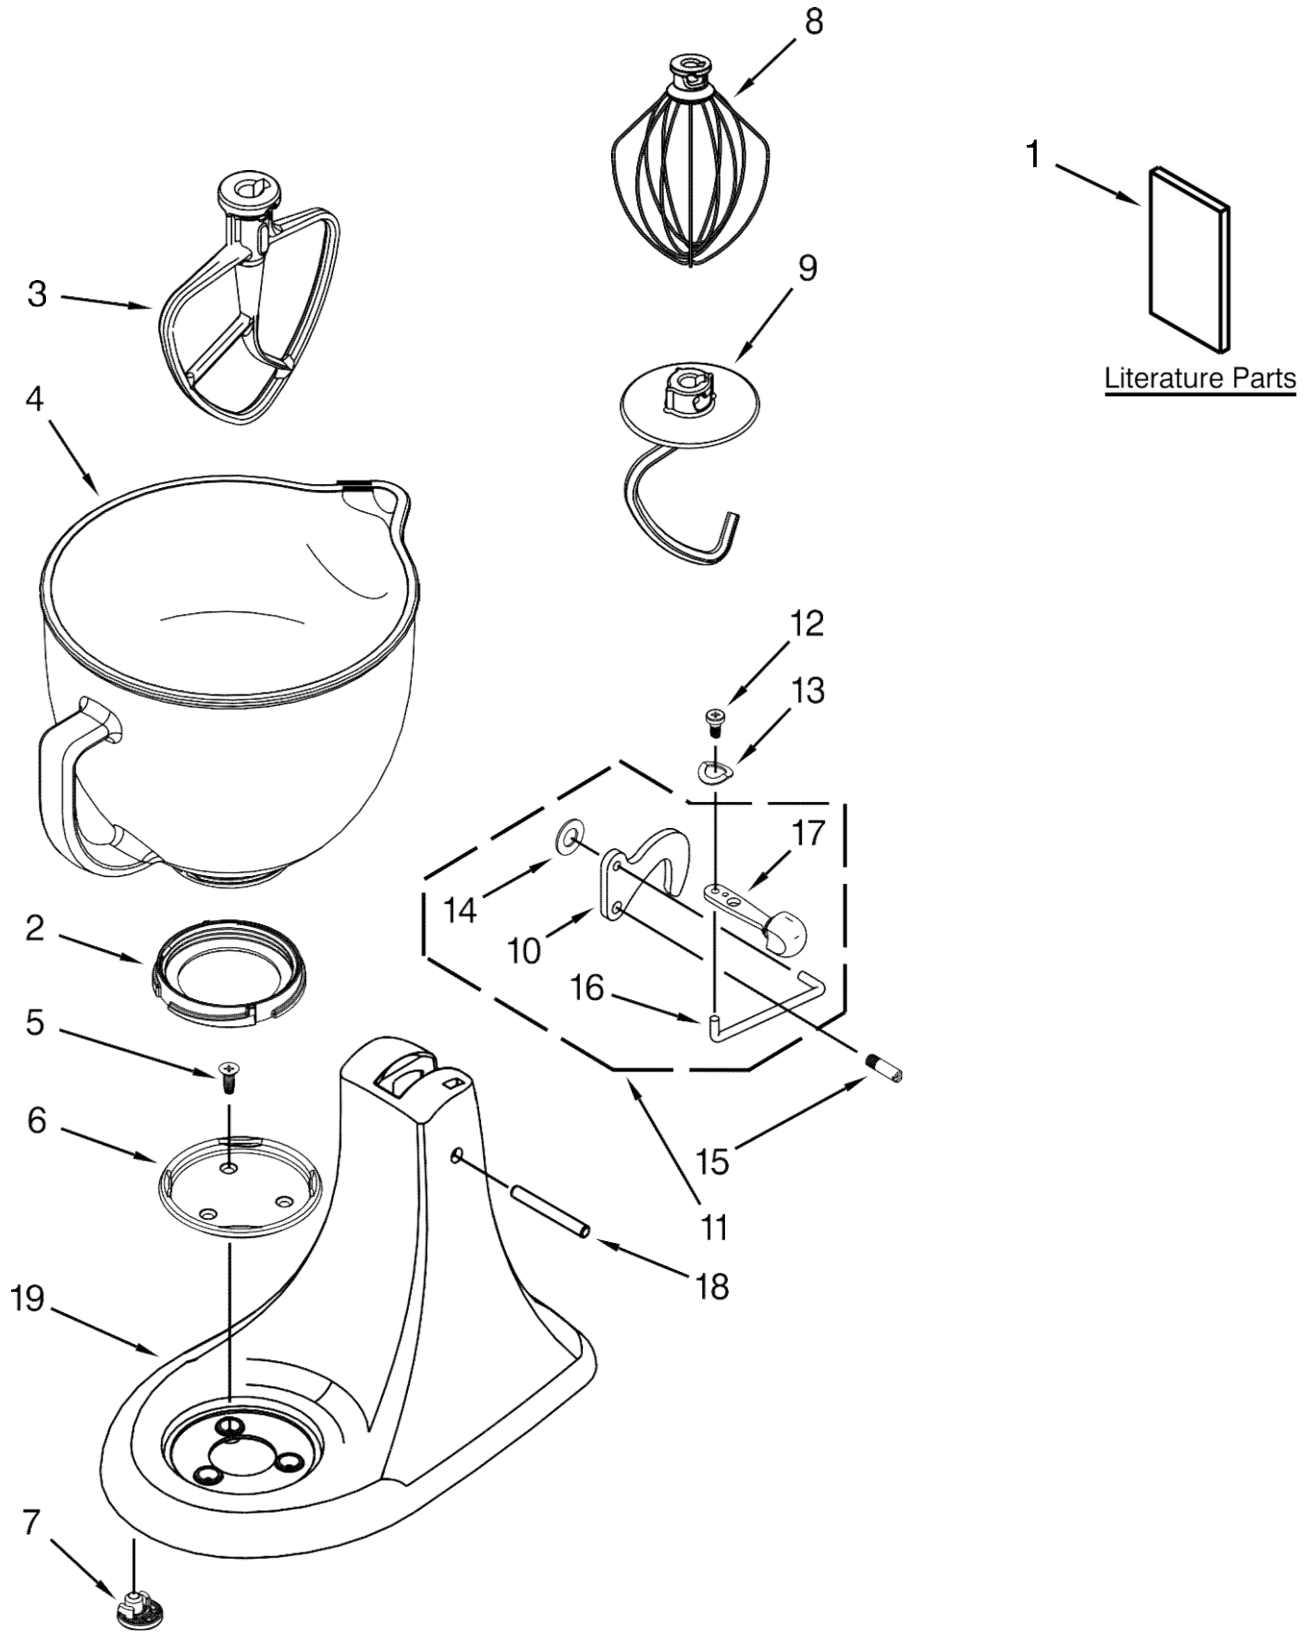

BATIDORA KITCHENAID

BATIDORA KITCHENAID

<u>Illus. No.</u>	<u>Part No.</u>	<u>Description</u>
1		Literature Parts
	9709785	Use and Care Guide
2	W10220977	Ring, Thread
3	W10635687	Beater, Flat (Burnished)
4	W10154769	Bowl, Glass 5 Qt. (K5GB)
5	3400020	Screw
6	W10191926	Cap, Bowl Screw
7	9709707	Foot
8	9704329	Whip, Wire

<u>Illus. No.</u>	<u>Part No.</u>	<u>Description</u>
9	9706626	Hook, Dough (Burnished)
10	9709055	Latch
11		Latch, Link and Lever Assembly
	24452	Black
	W10608282	Silk Chrome
12	110679	Screw
13	116241	Washer, Spring
14	8533912	Washer
15	103993	Screw, Latch Bearing

<u>Illus. No.</u>	<u>Part No.</u>	<u>Description</u>
16	24450	Link, Latch
17		Lever, Latch
	9709280	Black
	W10608281	Silk Chrome
18	16910	Pin, Hinge
19		Pedestal
		(Refer to Color Variation Parts Page)