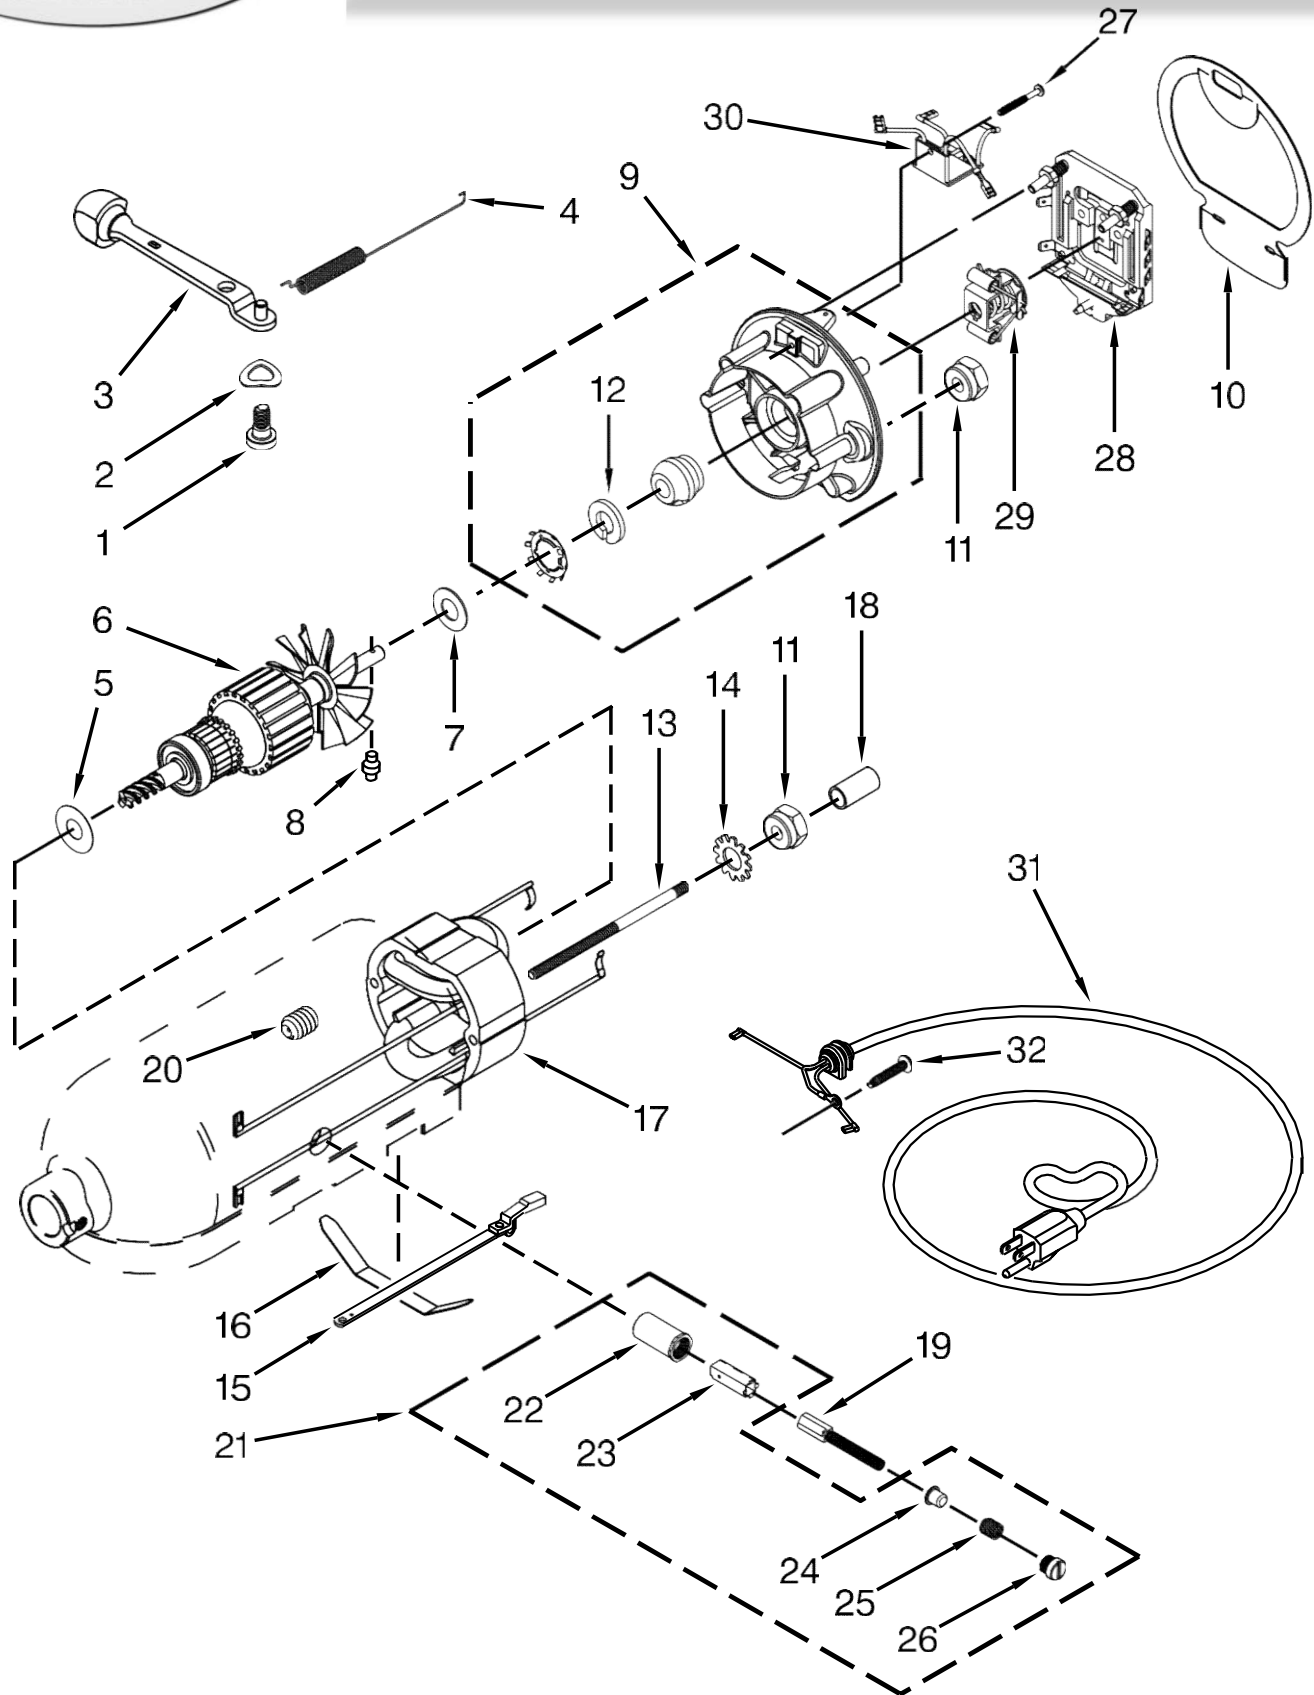

BATIDORA KITCHENAID

BATIDORA KITCHENAID

<u>Illus. No.</u>	<u>Part No.</u>	<u>Description</u>
1	110679	Screw
2	116241	Washer, Spring
3		Lever, Speed Control Assembly
	9709276	Black
	W10615606	Silk Chrome
4	3183680	Spring, Control Plate
5	9704324	Washer, Ball Bearing (Front)
6	W10315777	Armature and Bearing Assembly, 120 Volt
7	W10323376	Washer, Spacing
8	16998	Stud, Governor Drive
9	3180526	Bearing and Bracket Assembly
10	240775-1	Seal, End

<u>Illus. No.</u>	<u>Part No.</u>	<u>Description</u>
11	W10131078	Nut
12	3180238	Washer, Felt
13	240769	Screw, Stator
14	W10068270	Washer, Lock
15	3184176	Link, Speed and Cam Assembly
16	240205	Spring, Flat
17	W10315774	Field Assembly, 120 V
18	241356	Sleeve, Motor Stud
19	W10380496	Brush, Cap and Spring
20	9707926	Screw, Set
21	4162546	Brush Holder Assembly
22	3179908	Housing, Brush Holder
23	240680	Insert, Brush Holder