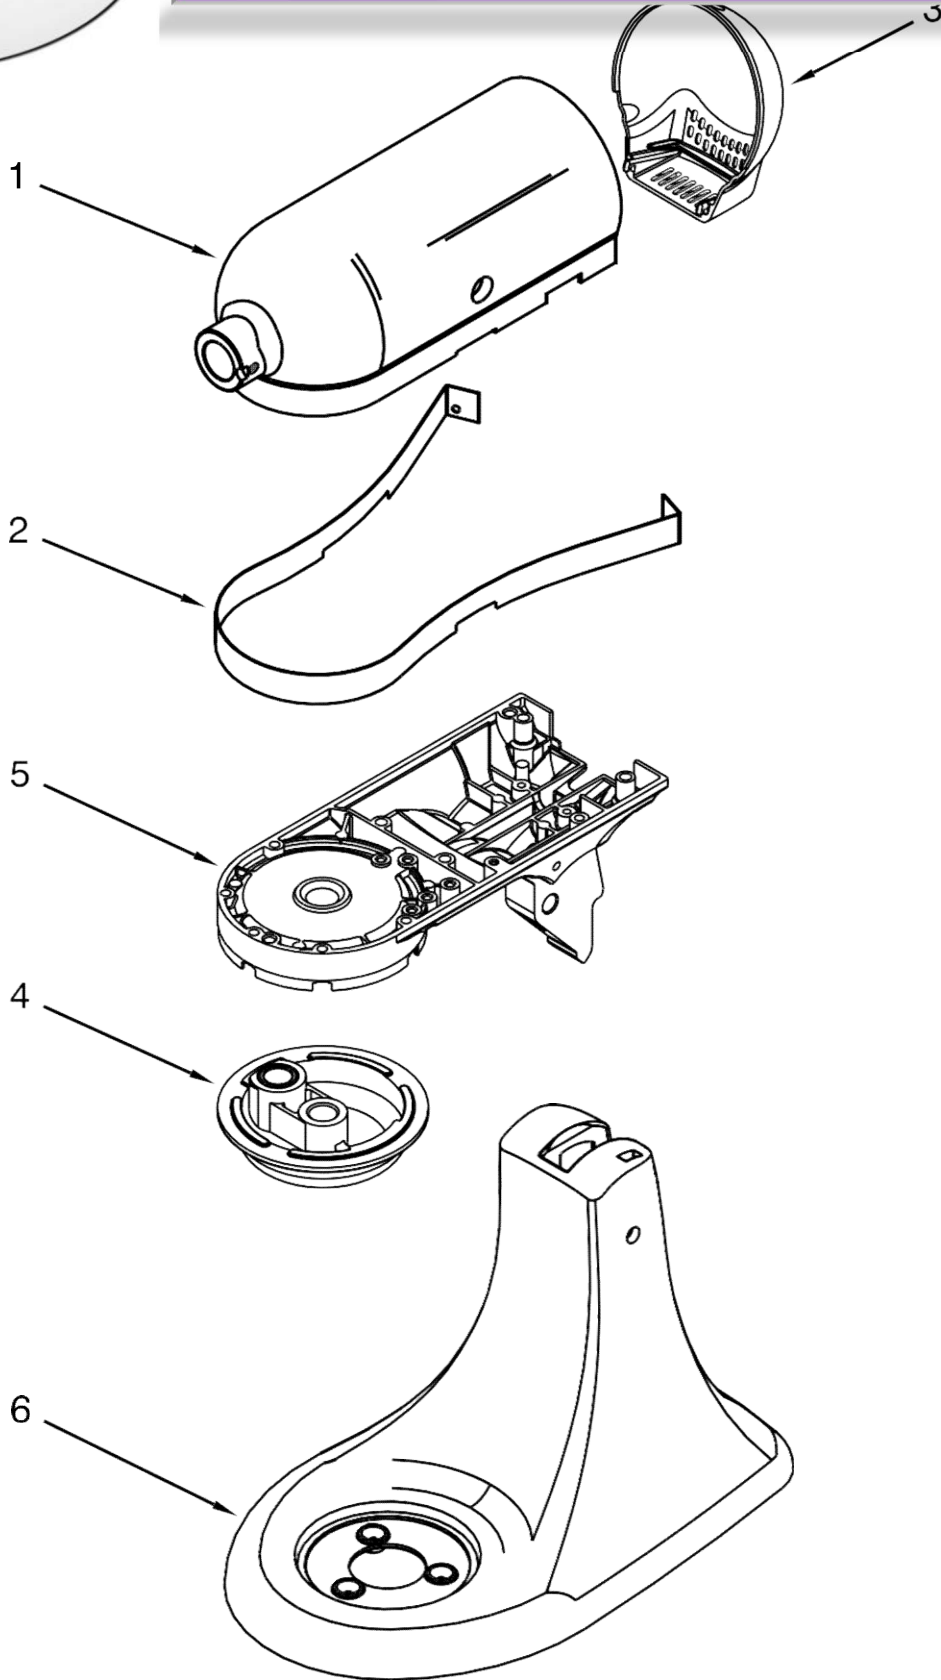

BATIDORA KITCHENAID