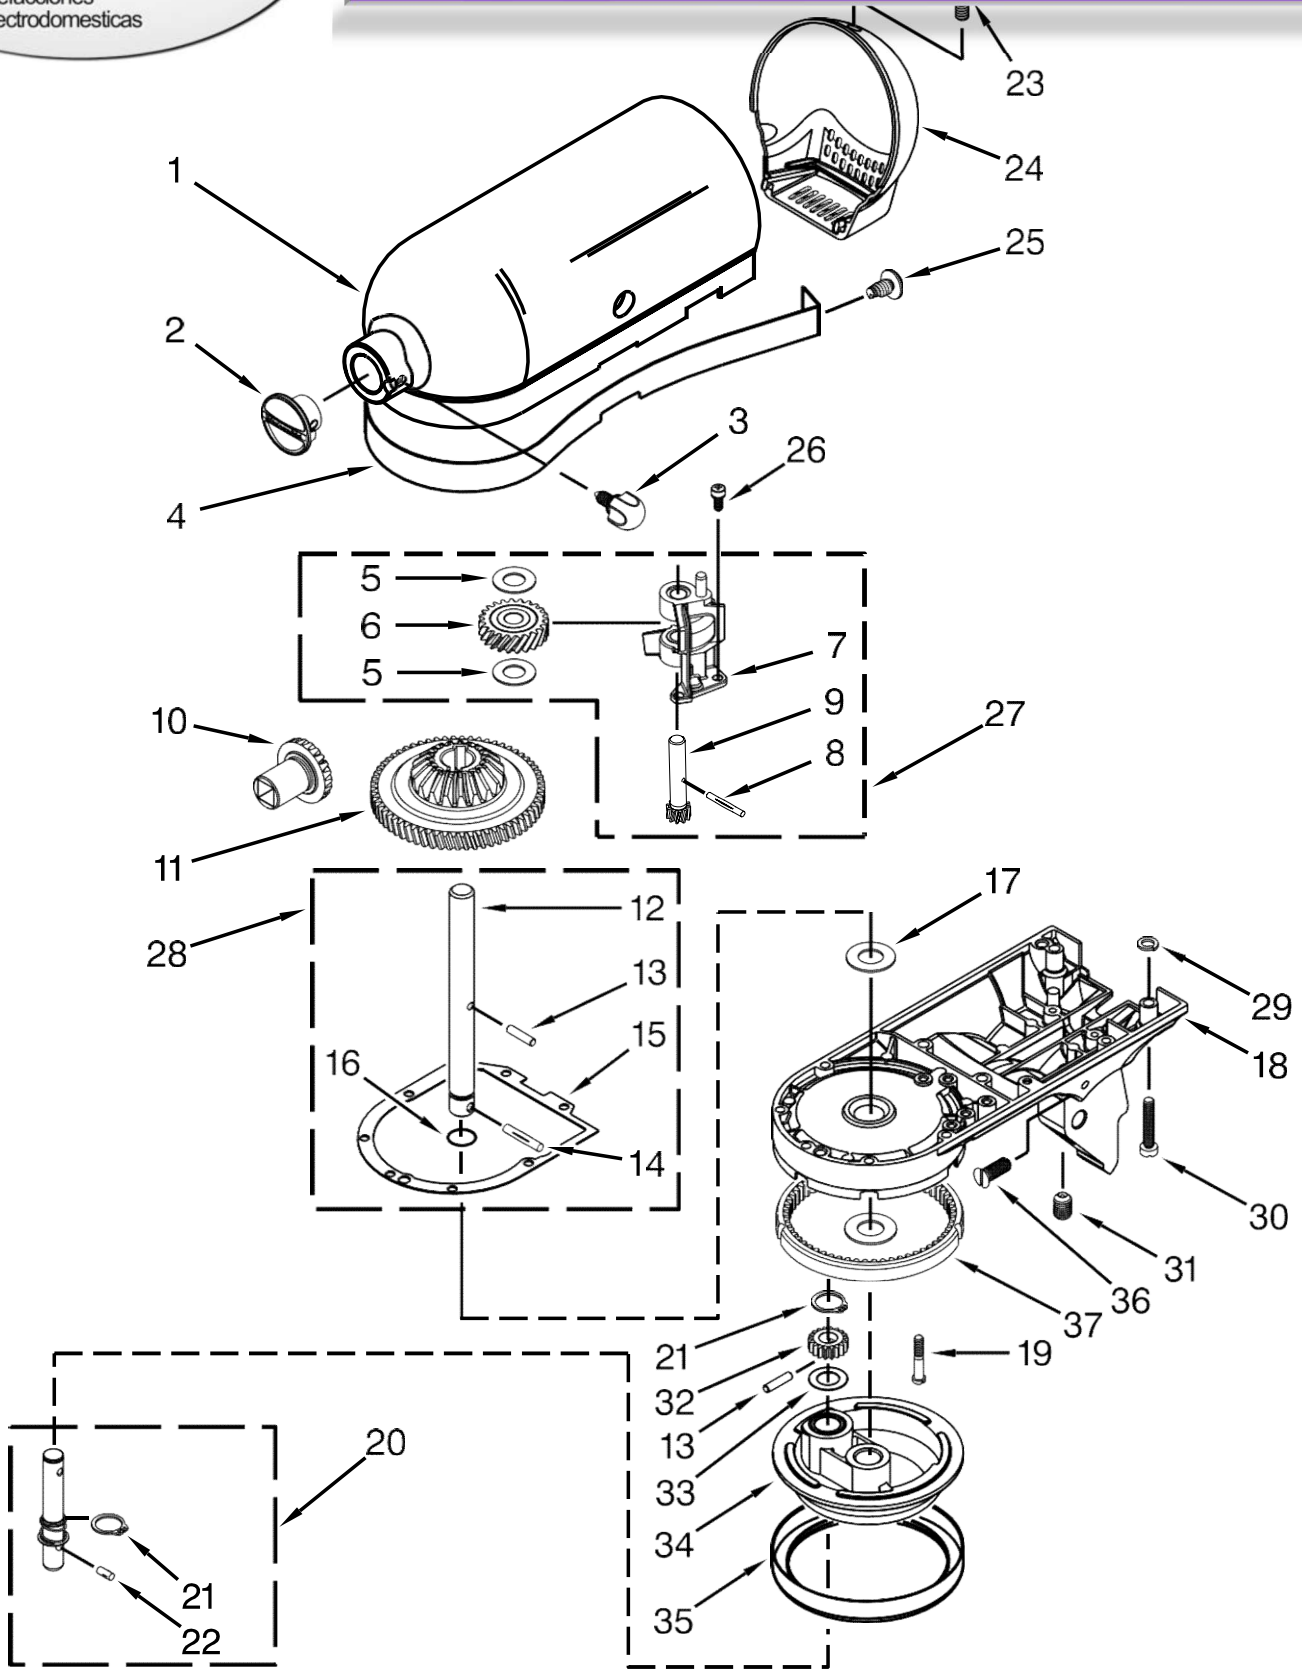

BATIDORA KITCHENAID

BATIDORA KITCHENAID

<u>Illus. No.</u>	<u>Part No.</u>	<u>Description</u>	<u>Illus. No.</u>	<u>Part No.</u>	<u>Description</u>	<u>Illus. No.</u>	<u>Part No.</u>	<u>Description</u>
1		Gearcase Motor Housing (Refer to Color Variation Parts Page)	12	240026	Shaft, Vertical Center	26	3400022	Screw
2		Cap, Attachment Hub	13	240018-1	Pin, Agitator Shaft	27	240309-2	Worm Gear Bracket and Gear Assembly
	242765-2	Chrome	14	9705443	Pin, Grooved	28	4160474	Shaft, Center Agitator Assembly
3		Thumb Screw	15	4162324	Gasket, Transmission	29	8533914	Washer, Lock
	9709194	Black	16	67500-55	"O" Ring	30	9708652	Screw
4		Band, Trim (Refer to Color Variation Parts Page)	17	W10323378	Washer	31	3400203	Screw
			18		Lower Gearcase (Refer to Color Variation Parts Page)	32	9703903	Gear, Pinion
5	W10323373	Washer, Fiber	19	9708651	Screw	33	9706090	Washer
6	W10112253	Gear, Worm	20	243368	Shaft, Agitator	34		Planetary (Refer to Color Variation Parts Page)
7	240308	Bracket, Worm Gear and Bearing	21	9703438	Ring, Retaining	35	240285	Ring, Planetary Drip (Standard)
8	9705444	Pin, Grooved	22	9704677	Pin, Groove	36	89411	Screw
9	240210-2	Gear, Pinion and Shaft	23	241877	Screw	37	9703904	Gear, Internal
10	9705130	Gear, Attachment Hub	24		Cover, End (Refer to Color Variation Parts Page)			
11	9709627	Gear, Center Bevel Pinion	25	311932	Screw