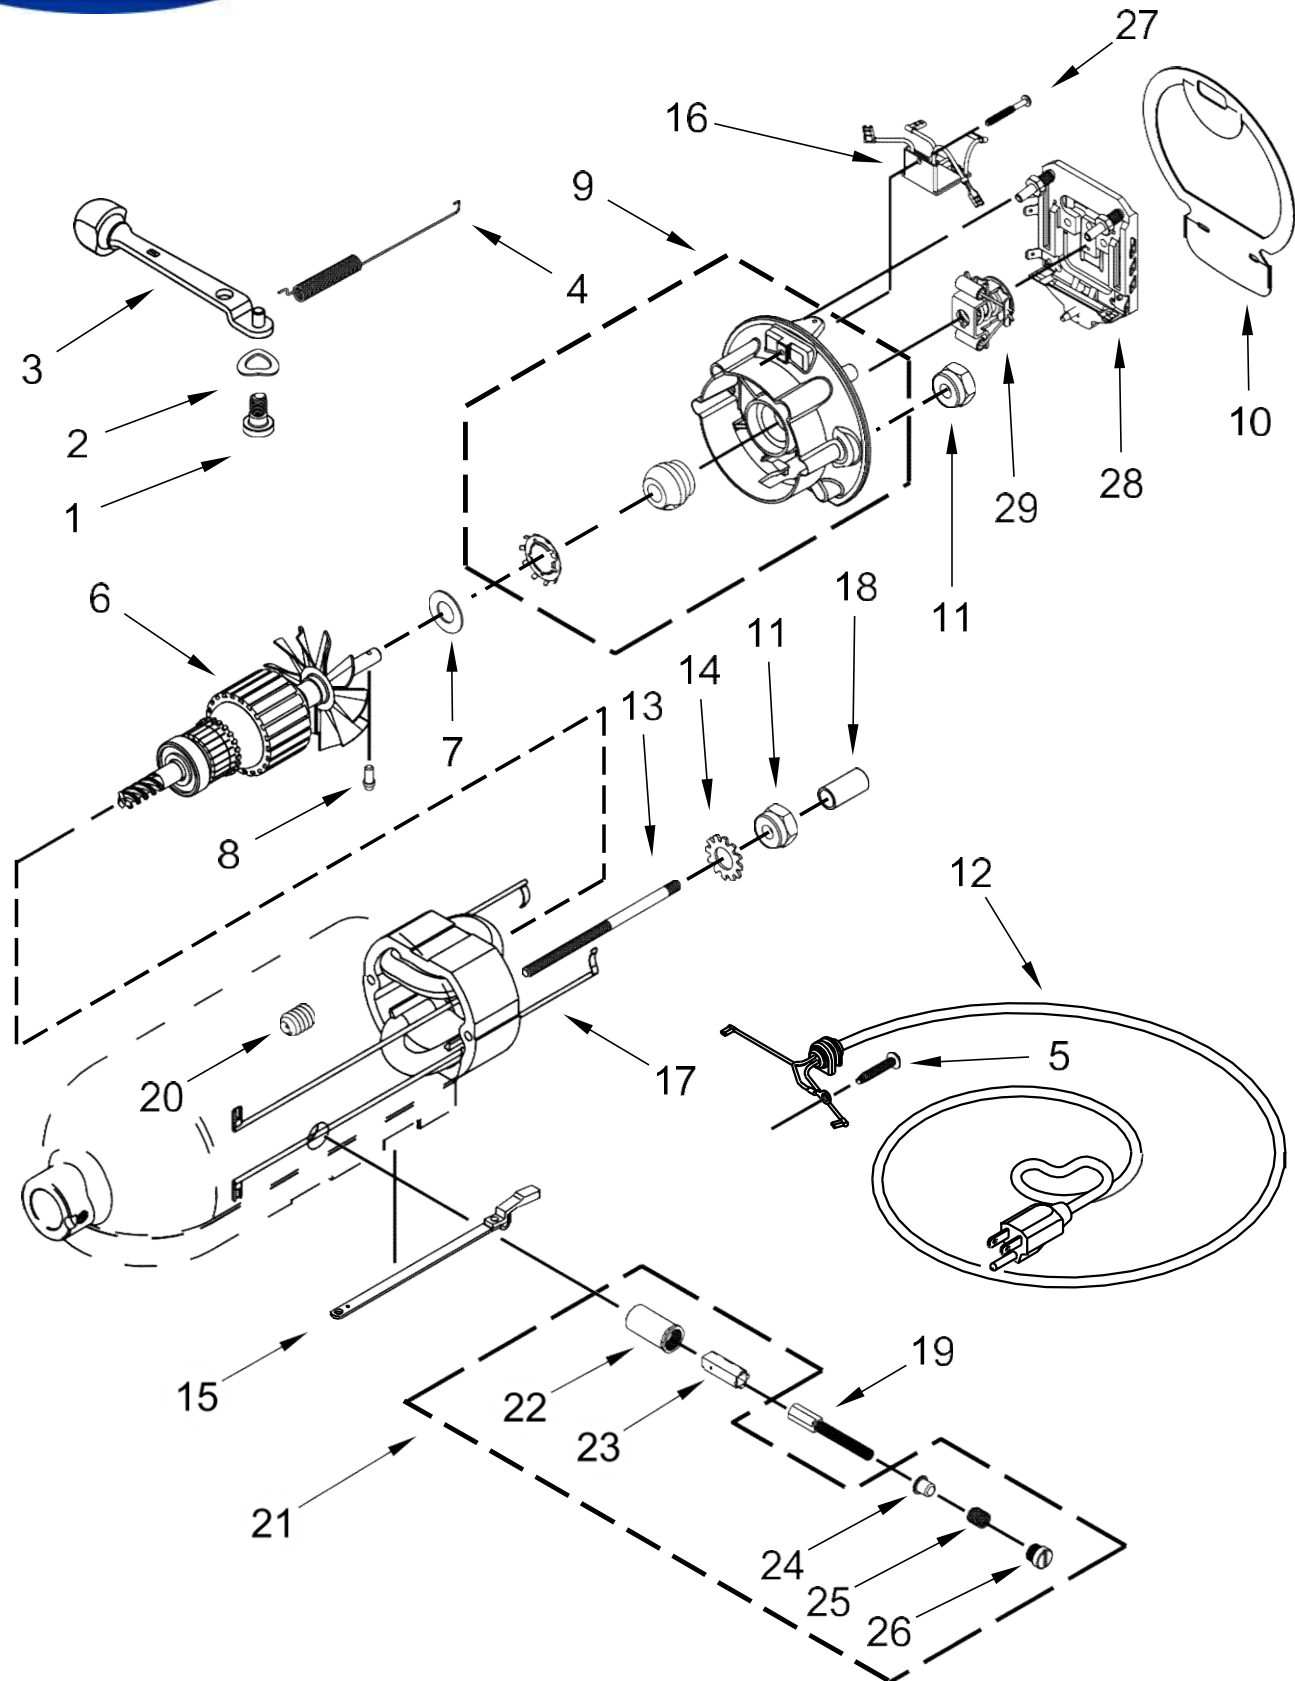

# BATIDORA KSM156WMAQ0

<u>Illus.</u> <u>No.</u>	<u>Part No.</u>	<u>Description</u>	<u>Illus.</u> <u>No.</u>	<u>Part No.</u>	<u>Description</u>	<u>Illus.</u> <u>No.</u>	<u>Part No.</u>	<u>Description</u>
1		Gearcase Motor Housing (Refer to Color Variation Parts Page)	14	9705443	Pin, Grooved	30	9708652	Screw
			15	4162324	Gasket, Transmission	31	W11134949	Screw
			16	67500-55	"O" Ring	32	W10903540	Gear, Pinion
2	W10753041	Cap, Attachment Hub	17	W10323378	Washer	33	9706090	Washer
			18		Lower Gear Case (Refer to Color Variation Parts Page)	34		Planetary (Refer to Colc Variation Parts Page)
3		Thumb Screw				35	240285	Ring, Planetary Drip (Standard)
	9709194	Black	19	9708651	Screw	36	89411	Screw
4		Band, Trim (Refer to Color Variation Parts Page)	20	243368	Shaft, Agitator	37	W10903534	Gear, Internal
			21	9703438	Ring, Retaining	38	16897	Bearing, Lower Center
5	W10323373	Washer, Fiber	22	9704677	Pin, Groove			
6	W10112253	Gear, Worm	23	241877	Screw			
7	240308	Bracket, Worm Gear and Bearing	24		Cover, End (Refer to Color variation Parts Page)			
8	9705444	Pin, Grooved	25	3400617	Screw			
9	240210-2	Gear, Pinion and Shaft	26	3400022	Screw			
10	W11175140	Gear, Attachment Hub	27	240309-2	Worm Gear Bracket and Gear Assembly			
11	W11175138	Gear, Center Bevel Pinion	28	4160474	Shaft, Center Agitator Assembly			
12	240026	Shaft, Vertical Center	29	8533914	Washer, Lock			
13	240018-1	Pin, Agitator Shaft						

# BATIDORA KSM156WMAQ0

<u>Illus. No.</u>	<u>Part No.</u>	<u>Description</u>
1	110679	Screw
2	116241	Washer, Spring
3		Lever, Speed Control Assembly
	9709276	Black
4	3183680	Spring, Control Plate
5	W10351843	Screw
6	W10788161	Armature and Bearing Assembly, 120 Volt
7	W10323376	Washer, Spacing
8	16998	Stud, Governor Drive
9	3180526	Bearing and Bracket Assembly
10	240775-1	Seal, End