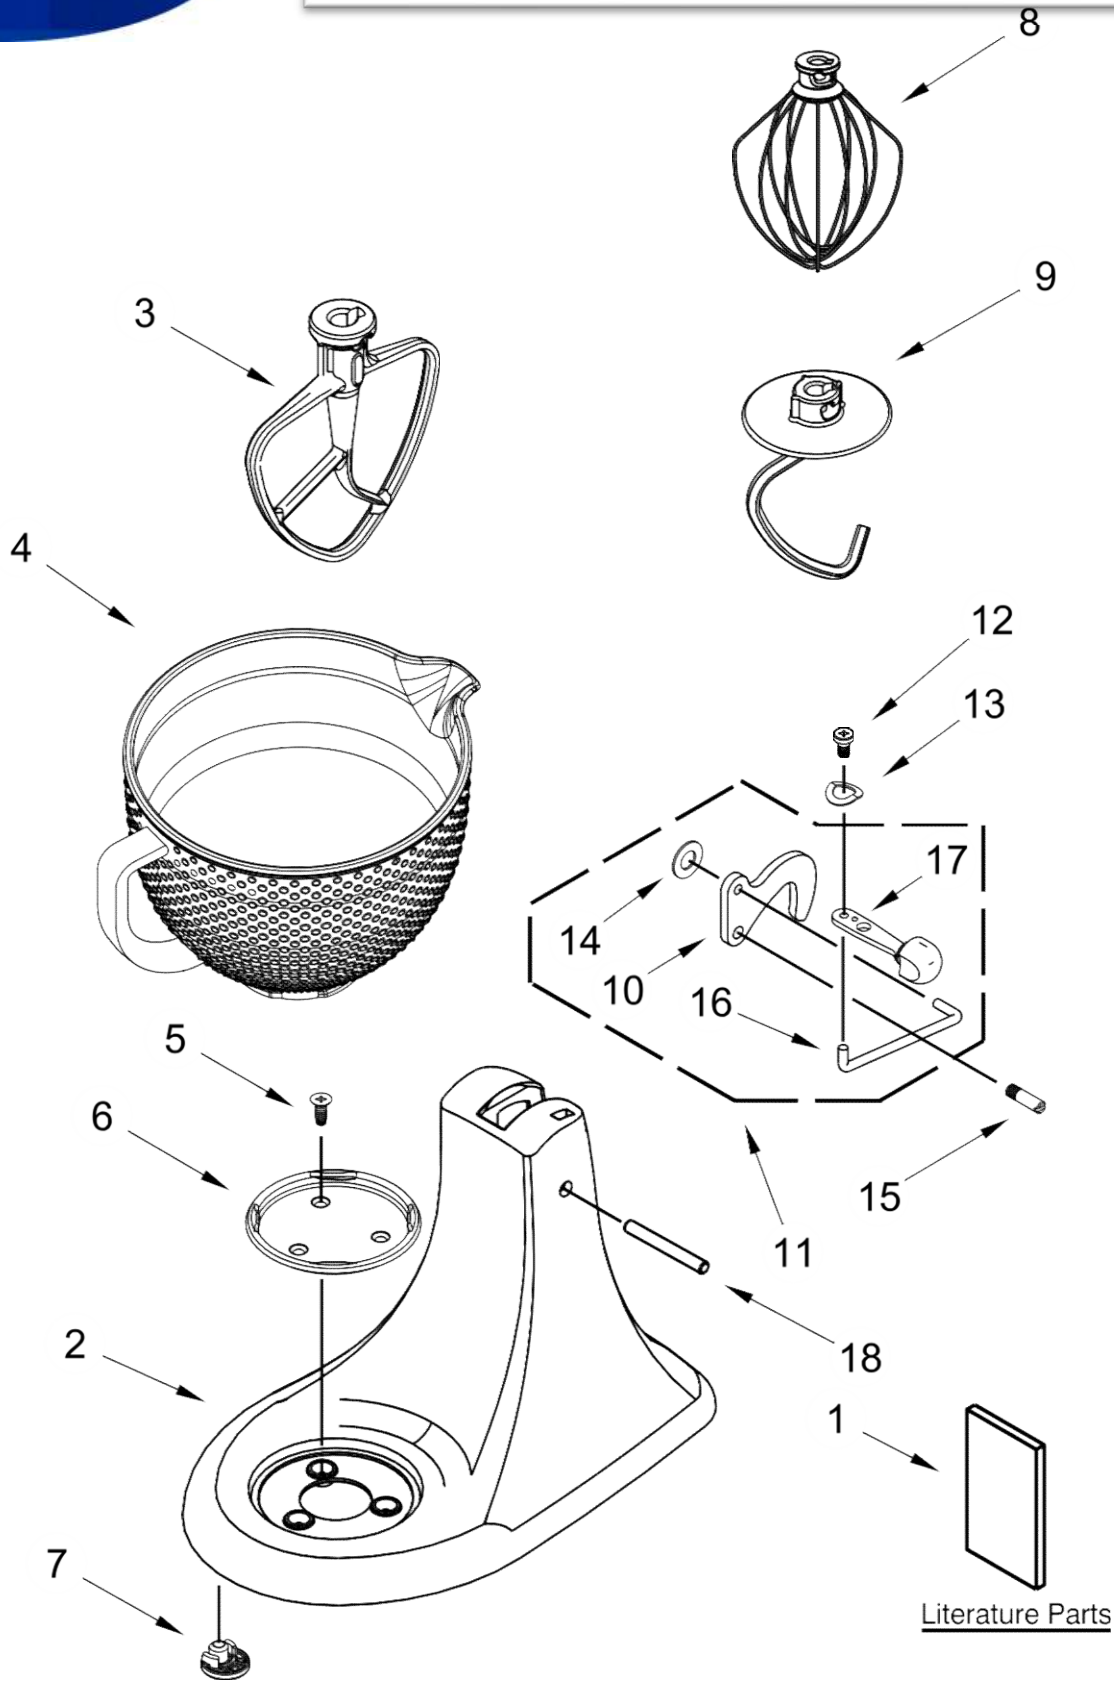

BATIDORA KSM156WMAQ0