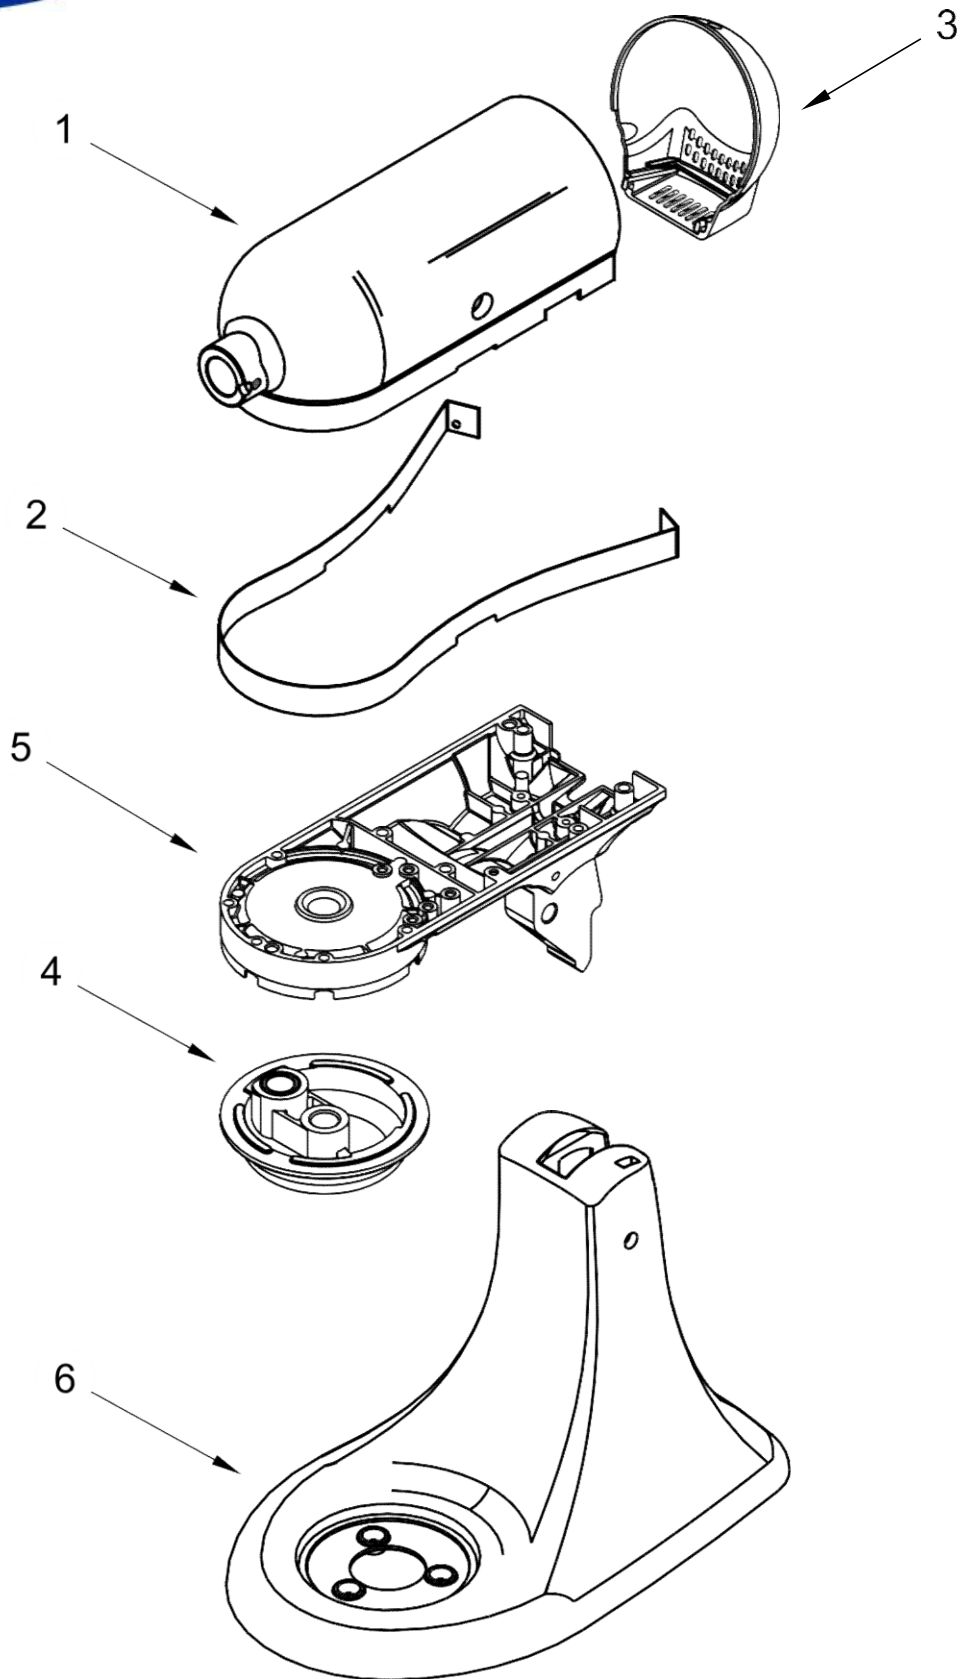

**KitchenAid®**

**5 QT. STAND MIXER  
ARTISAN TILT HEAD**

**MODELS:**

KSM156WMAQ0 (Aqua Sky)  
KSM156WMER0 (Empire Red)

# BATIDORA KSM156WMAQ0

# BATIDORA KSM156WMAQ0

<u>Illus. No.</u>	<u>Part No.</u>	<u>Description</u>
1		Motor Housing
	W10193501	Aqua Sky
	240291-21	Empire Red
2		Trim Band
	9706630	Black/Silver

<u>Illus. No.</u>	<u>Part No.</u>	<u>Description</u>
3		End Cover
	W10193496	Aqua Sky
	240253-22	Empire Red
4		Planetary
	W10193498	Aqua Sky
	240286-23	Empire Red

# BATIDORA KSM156WMAQ0

<u>Illus. No.</u>	<u>Part No.</u>	<u>Description</u>
1	110679	Screw
2	116241	Washer, Spring
3		Lever, Speed Control Assembly
	9709276	Black
4	3183680	Spring, Control Plate
5	W10351843	Screw
6	W10788161	Armature and Bearing Assembly, 120 Volt
7	W10323376	Washer, Spacing
8	16998	Stud, Governor Drive
9	3180526	Bearing and Bracket Assembly
10	240775-1	Seal, End