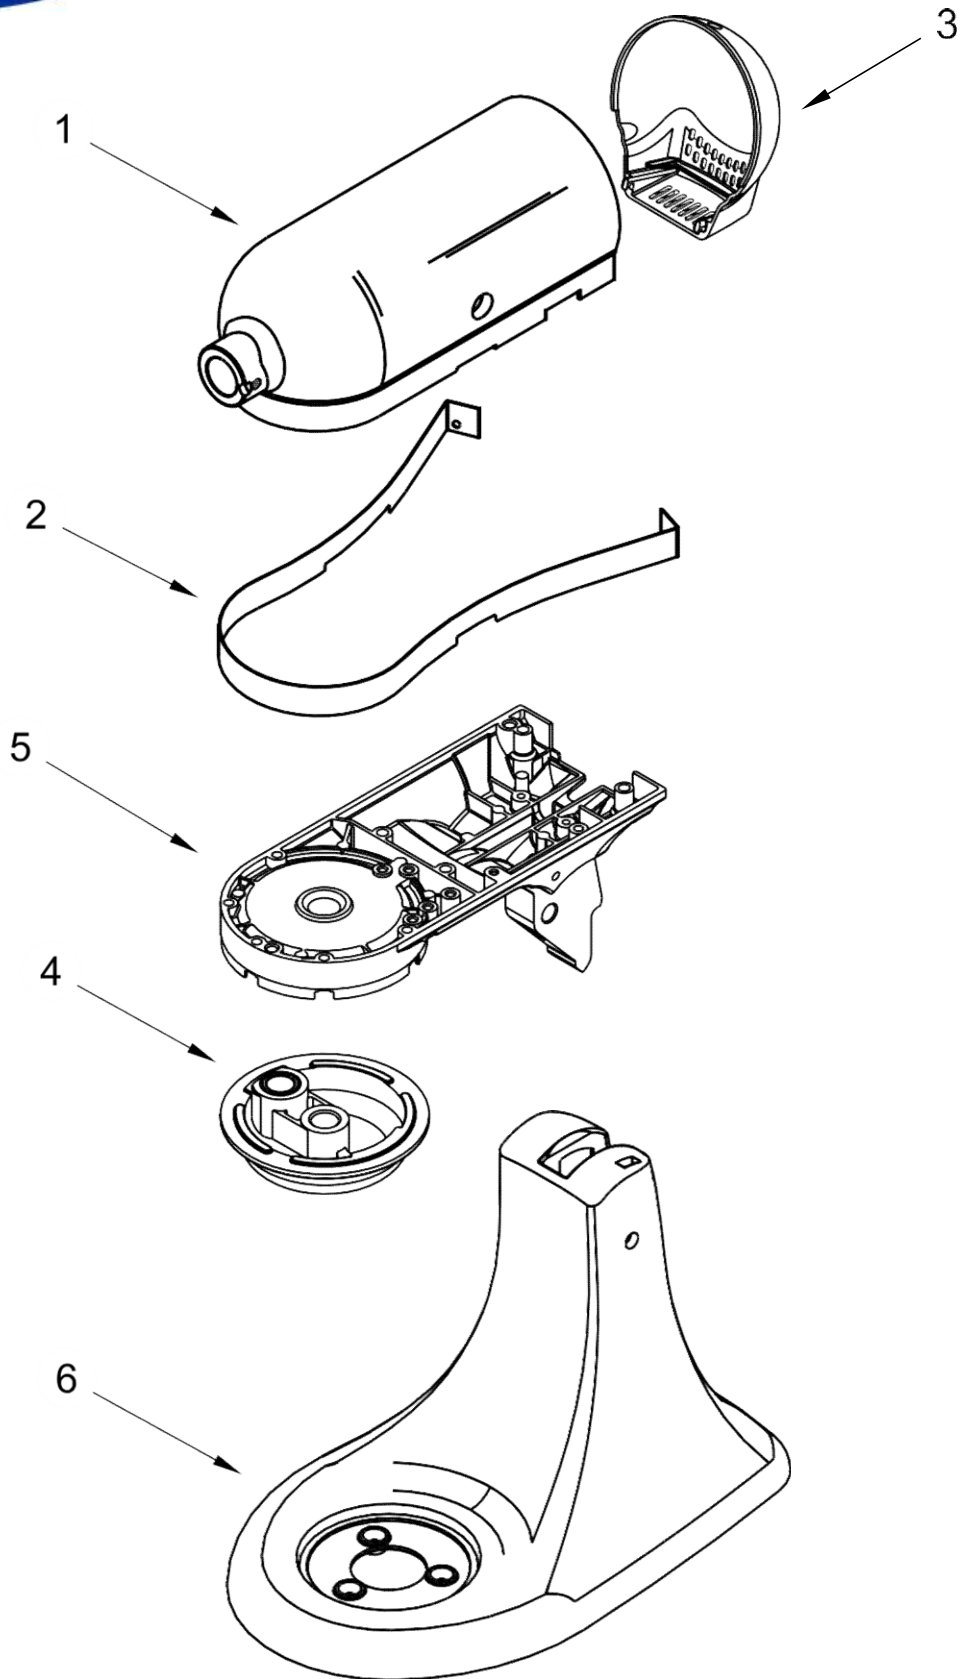

KitchenAid®

**5 QT. STAND MIXER
ARTISAN TILT HEAD**

MODELS:

KSM156WMAQ0 (Aqua Sky)
KSM156WMER0 (Empire Red)

BATIDORA KSM156WMER0

BATIDORA KSM156WMER0

<u>Illus. No.</u>	<u>Part No.</u>	<u>Description</u>
1		Motor Housing
	W10193501	Aqua Sky
	240291-21	Empire Red
2		Trim Band
	9706630	Black/Silver

BATIDORA KSM156WMERO

<u>Illus. No.</u>	<u>Part No.</u>	<u>Description</u>
1	110679	Screw
2	116241	Washer, Spring
3		Lever, Speed Control Assembly
	9709276	Black
4	3183680	Spring, Control Plate
5	W10351843	Screw
6	W10788161	Armature and Bearing Assembly, 120 Volt
7	W10323376	Washer, Spacing
8	16998	Stud, Governor Drive
9	3180526	Bearing and Bracket Assembly
10	240775-1	Seal, End