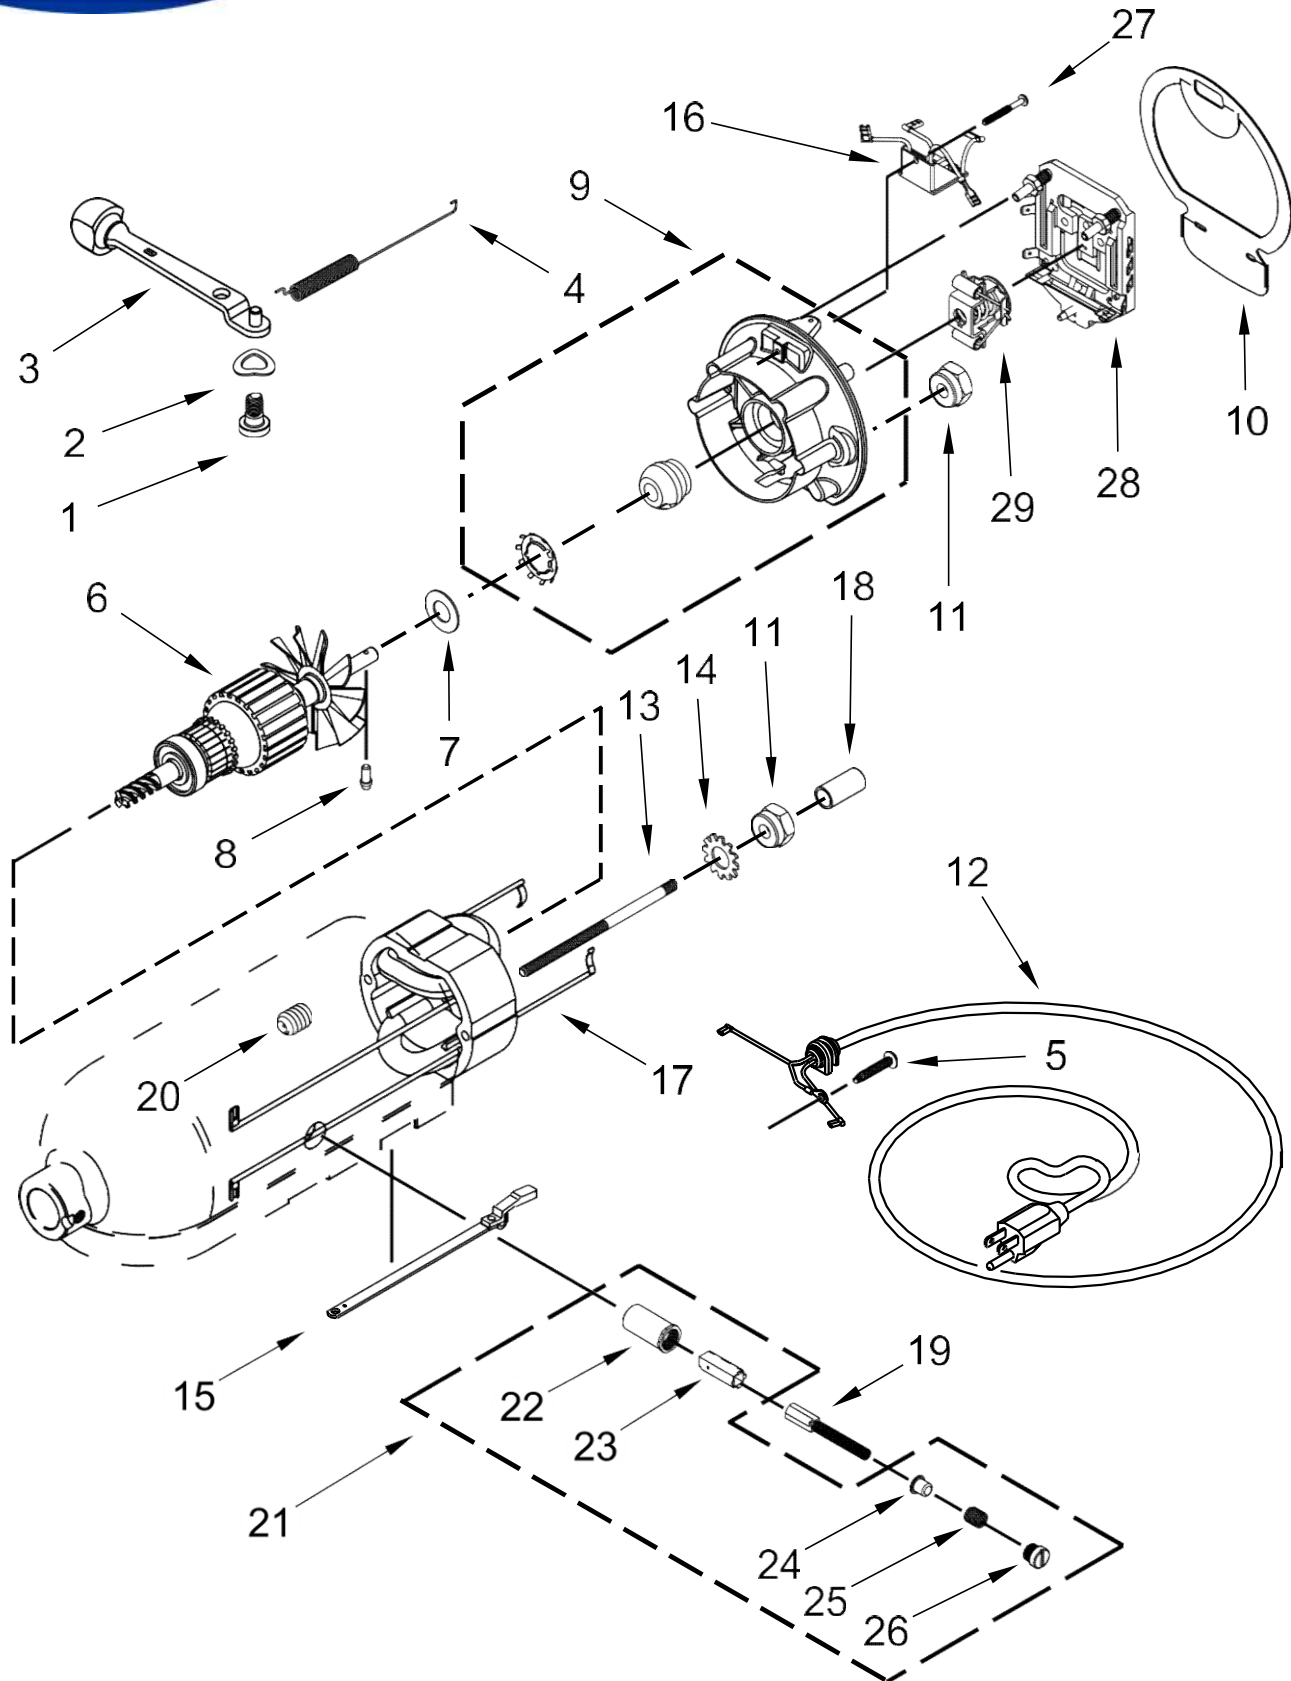

BATIDORA KSM156WMERO

<u>Illus. No.</u>	<u>Part No.</u>	<u>Description</u>	<u>Illus. No.</u>	<u>Part No.</u>	<u>Description</u>	<u>Illus. No.</u>	<u>Part No.</u>	<u>Description</u>
1		Gearcase Motor Housing (Refer to Color Variation Parts Page)	14	9705443	Pin, Grooved	30	9708652	Screw
			15	4162324	Gasket, Transmission	31	W11134949	Screw
			16	67500-55	"O" Ring	32	W10903540	Gear, Pinion
2	W10753041	Cap, Attachment Hub	17	W10323378	Washer	33	9706090	Washer
			18		Lower Gear Case (Refer to Color Variation Parts Page)	34		Planetary (Refer to Colc Variation Parts Page)
3	9709194	Thumb Screw Black				35	240285	Ring, Planetary Drip (Standard)
4		Band, Trim (Refer to Color Variation Parts Page)	19	9708651	Screw	36	89411	Screw
			20	243368	Shaft, Agitator	37	W10903534	Gear, Internal
5	W10323373	Washer, Fiber	21	9703438	Ring, Retaining	38	16897	Bearing, Lower Center
6	W10112253	Gear, Worm	22	9704677	Pin, Groove			
7	240308	Bracket, Worm Gear and Bearing	23	241877	Screw			
			24		Cover, End (Refer to Color variation Parts Page)			
8	9705444	Pin, Grooved	25	3400617	Screw			
9	240210-2	Gear, Pinion and Shaft	26	3400022	Screw			
10	W11175140	Gear, Attachment Hub	27	240309-2	Worm Gear Bracket and Gear Assembly			
11	W11175138	Gear, Center Bevel Pinion	28	4160474	Shaft, Center Agitator Assembly			
12	240026	Shaft, Vertical Center	29	8533914	Washer, Lock			
13	240018-1	Pin, Agitator Shaft						

BATIDORA KSM156WMERO

<u>Illus. No.</u>	<u>Part No.</u>	<u>Description</u>
1	110679	Screw
2	116241	Washer, Spring
3		Lever, Speed Control Assembly
	9709276	Black
4	3183680	Spring, Control Plate
5	W10351843	Screw
6	W10788161	Armature and Bearing Assembly, 120 Volt
7	W10323376	Washer, Spacing
8	16998	Stud, Governor Drive
9	3180526	Bearing and Bracket Assembly
10	240775-1	Seal, End