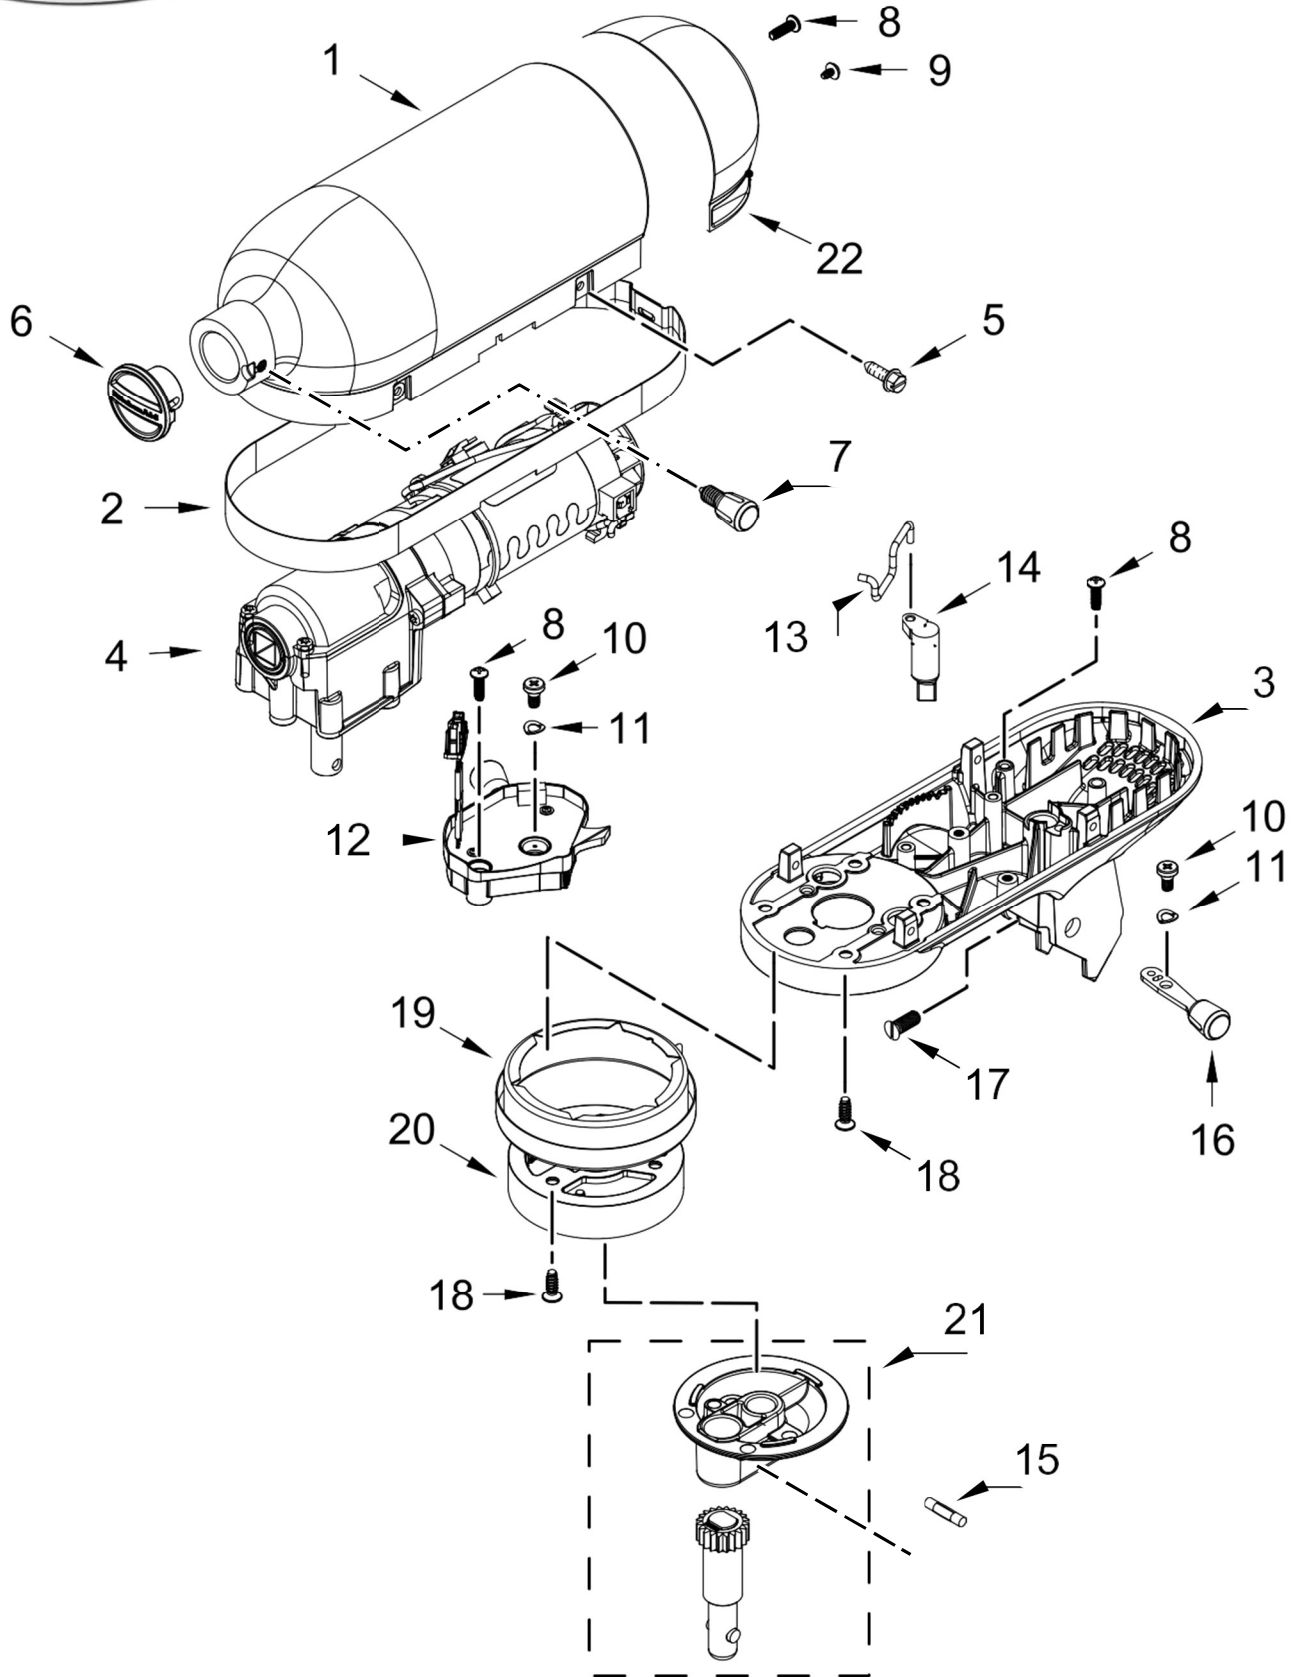

BATIDORA KSM3311X

BATIDORA KSM3311X

<u>Illus. No.</u>	<u>Part No.</u>	<u>Description</u>
1		Upper Housing
	W10765466	Orange Sorbet
	W10835947	Matte Black
	W10870579	Contour Silver
	W10870578	Empire Red
	W10835946	Matte Gray
	W10835945	Matte White
	W10835950	Guava Glaze
	W10765462	Hot Sauce
	W10835948	Honeydew
	W10765465	Ice
	W10765463	Twilight Blue
2	W10752933	Trim Band
3		Lower Housing
	W10765441	Orange Sorbet
	W10835915	Matte Black
	W10870571	Contour Silver
	W10870570	Empire Red
	W10835914	Matte Gray
	W10835913	Matte White
	W10835918	Guava Glaze
	W10765437	Hot Sauce
	W10835916	Honeydew
	W10765440	Ice
	W10765438	Twilight Blue
4	W10749517	Motor & Transmission Assembly
5	W10584177	Screw
6	W10753041	Cover, Hub Attachment

<u>Illus. No.</u>	<u>Part No.</u>	<u>Description</u>
7	W10747078	Knob, Attachment Hub
8	3400814	Screw
9	3400617	Screw
10	110679	Screw
11	116241	Washer, Spring
12	W10757154	Speed Control Switch
13	W10772250	Headlock Link
14	W10840237	Headlock Cam
15	9705443	Pin, Grooved
16	W10775191	Lever-Latch Knob Assembly
17	89411	Screw
18	W10830178	Screw
19	W10749883	Drip Ring
20	W10749720	Gear, Planetary Ring
21		Planetary & Shaft Assembly
	W10765477	Orange Sorbet
	W10835935	Matte Black
	W10870573	Contour Silver
	W10870572	Empire Red
	W10835934	Matte Gray
	W10835933	Matte White
	W10835938	Guava Glaze
	W10750140	Hot Sauce
	W10835936	Honeydew
	W10765476	Ice
	W10765474	Twilight Blue

<u>Illus. No.</u>	<u>Part No.</u>	<u>Description</u>
22		End Cover
	W10765458	Orange Sorbet
	W10835953	Matte Black
	W10870583	Contour Silver
	W10870582	Empire Red
	W10835952	Matte Gray
	W10835951	Matte White
	W10835956	Guava Glaze
	W10765455	Hot Sauce
	W10835954	Honeydew
	W10765460	Ice
	W10765456	Twilight Blue