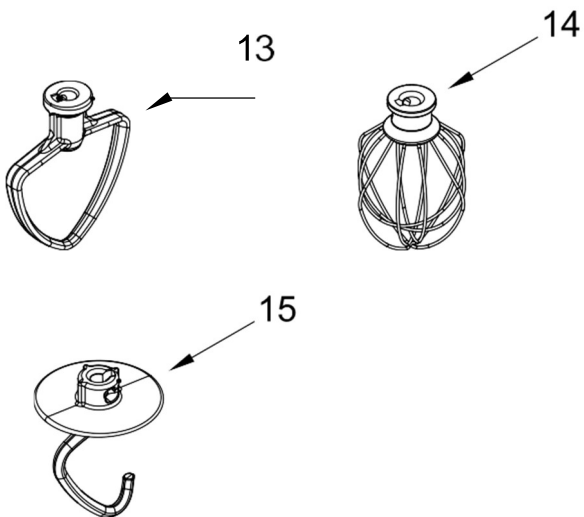

**3 1/2 QT. STAND MIXER
TILT HEAD**

MODELS:

KSM3311XBF0 (Orange Sorbet)
KSM3311XBM0 (Matte Black)
KSM3311XCU0 (Contour Silver)
KSM3311XER0 (Empire Red)
KSM3311XFG0 (Matte Gray)
KSM3311XFW0 (Matte White)

KSM3311XGU0 (Guava Glaze)
KSM3311XHT0 (Hot Sauce)
KSM3311XHW0 (Honeydew)
KSM3311XIC0 (Ice)
KSM3311XTB0 (Twilight Blue)

BATIDORA KSM3311X

BATIDORA KSM3311X

<u>Illus. No.</u>	<u>Part No.</u>	<u>Description</u>
1		Literature Parts
	W10747071	Use & Care Guide
	W10831564	Quick Start Guide
2	W10751197	Bowl, Screw Cap
3	3400020	Screw
4	W10756536	PCBA Assembly
5	3400814	Screw
6		Power Cord
	W10756315	Black (US)
	W10749299	White (US)

<u>Illus. No.</u>	<u>Part No.</u>	<u>Description</u>
8	W10755036	Cover, Bottom
9	9709707	Foot
10	W10751191	Hinge Pin
11	354987	Ring, Retainer
12	W10747040	Bowl Assembly, 3.5 Quart
13	W10747053	Beater
14	W10747062	Wire Whip
15	W10747054	Dough Hook

<u>Illus. No.</u>	<u>Part No.</u>	<u>Description</u>
7	W10747078	Knob, Attachment Hub
8	3400814	Screw
9	3400617	Screw
10	110679	Screw
11	116241	Washer, Spring
12	W10757154	Speed Control Switch
13	W10772250	Headlock Link
14	W10840237	Headlock Cam
15	9705443	Pin, Grooved
16	W10775191	Lever-Latch Knob Assembly
17	89411	Screw
18	W10830178	Screw
19	W10749883	Drip Ring
20	W10749720	Gear, Planetary Ring
21		Planetary & Shaft Assembly
	W10765477	Orange Sorbet
	W10835935	Matte Black
	W10870573	Contour Silver
	W10870572	Empire Red
	W10835934	Matte Gray
	W10835933	Matte White
	W10835938	Guava Glaze
	W10750140	Hot Sauce
	W10835936	Honeydew
	W10765476	Ice
	W10765474	Twilight Blue