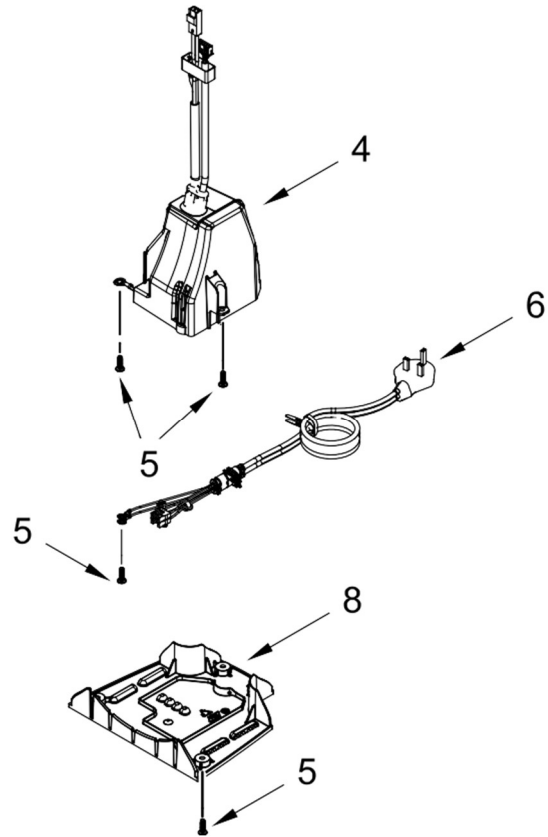

**3 1/2 QT. STAND MIXER
TILT HEAD**

MODELS:

KSM3311XBF0 (Orange Sorbet)
KSM3311XBM0 (Matte Black)
KSM3311XCU0 (Contour Silver)
KSM3311XER0 (Empire Red)
KSM3311XFG0 (Matte Gray)
KSM3311XFW0 (Matte White)

KSM3311XGU0 (Guava Glaze)
KSM3311XHT0 (Hot Sauce)
KSM3311XHW0 (Honeydew)
KSM3311XIC0 (Ice)
KSM3311XTB0 (Twilight Blue)

BATIDORA KSM3311X

BATIDORA KSM3311X

<u>Illus. No.</u>	<u>Part No.</u>	<u>Description</u>
1		Literature Parts
	W10747071	Use & Care Guide
	W10831564	Quick Start Guide
2	W10751197	Bowl, Screw Cap
3	3400020	Screw
4	W10756536	PCBA Assembly
5	3400814	Screw
6		Power Cord
	W10756315	Black (US)
	W10749299	White (US)

<u>Illus. No.</u>	<u>Part No.</u>	<u>Description</u>
8	W10755036	Cover, Bottom
9	9709707	Foot
10	W10751191	Hinge Pin
11	354987	Ring, Retainer
12	W10747040	Bowl Assembly, 3.5 Quart
13	W10747053	Beater
14	W10747062	Wire Whip
15	W10747054	Dough Hook

<u>Illus. No.</u>	<u>Part No.</u>	<u>Description</u>
7	W10747078	Knob, Attachment Hub
8	3400814	Screw
9	3400617	Screw
10	110679	Screw
11	116241	Washer, Spring
12	W10757154	Speed Control Switch
13	W10772250	Headlock Link
14	W10840237	Headlock Cam
15	9705443	Pin, Grooved
16	W10775191	Lever-Latch Knob Assembly
17	89411	Screw
18	W10830178	Screw
19	W10749883	Drip Ring
20	W10749720	Gear, Planetary Ring
21		Planetary & Shaft Assembly
	W10765477	Orange Sorbet
	W10835935	Matte Black
	W10870573	Contour Silver
	W10870572	Empire Red
	W10835934	Matte Gray
	W10835933	Matte White
	W10835938	Guava Glaze
	W10750140	Hot Sauce
	W10835936	Honeydew
	W10765476	Ice
	W10765474	Twilight Blue