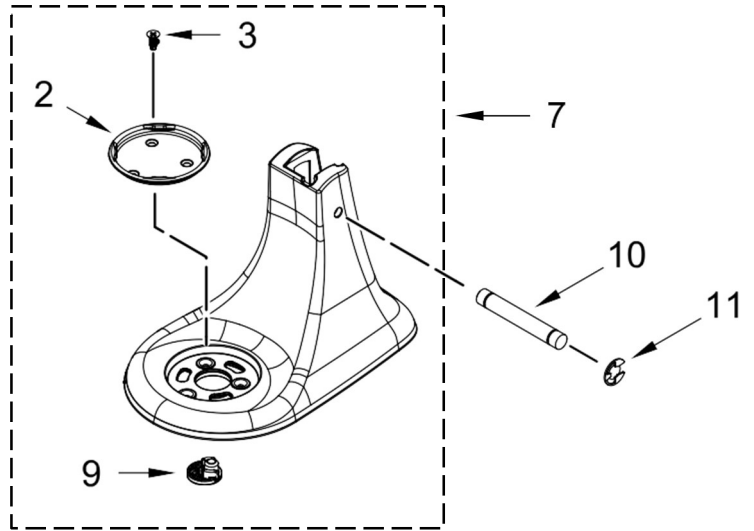

BATIDORA KSM3311X

BATIDORA KSM3311X

<u>Illus. No.</u>	<u>Part No.</u>	<u>Description</u>
1		Literature Parts
	W10747071	Use & Care Guide
	W10831564	Quick Start Guide
2	W10751197	Bowl, Screw Cap
3	3400020	Screw
4	W10756536	PCBA Assembly
5	3400814	Screw
6		Power Cord
	W10756315	Black (US)
	W10749299	White (US)

<u>Illus. No.</u>	<u>Part No.</u>	<u>Description</u>
7		Pedestal
	W10765435	Orange Sorbet
	W10835896	Matte Black
	W10870569	Contour Silver
	W10870568	Empire Red
	W10835895	Matte Gray
	W10835893	Matte White
	W10835906	Guava Glaze
	W10765431	Hot Sauce
	W10835897	Honeydew
	W10765434	Ice
	W10765432	Twilight Blue

<u>Illus. No.</u>	<u>Part No.</u>	<u>Description</u>
8	W10755036	Cover, Bottom
9	9709707	Foot
10	W10751191	Hinge Pin
11	354987	Ring, Retainer
12	W10747040	Bowl Assembly, 3.5 Quart
13	W10747053	Beater
14	W10747062	Wire Whip
15	W10747054	Dough Hook