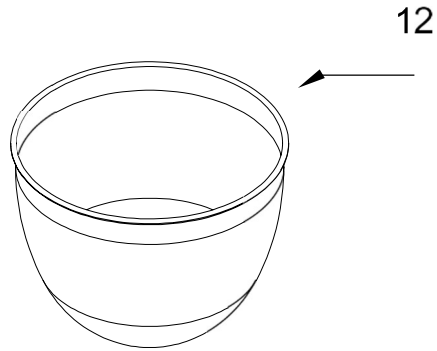

**3 1/2 QT. STAND MIXER
TILT HEAD**

MODELS:

KSM3311XBF0 (Orange Sorbet)
KSM3311XBM0 (Matte Black)
KSM3311XCU0 (Contour Silver)
KSM3311XER0 (Empire Red)
KSM3311XFG0 (Matte Gray)
KSM3311XFW0 (Matte White)

KSM3311XGU0 (Guava Glaze)
KSM3311XHT0 (Hot Sauce)
KSM3311XHW0 (Honeydew)
KSM3311XIC0 (Ice)
KSM3311XTB0 (Twilight Blue)

BATIDORA KSM3311X

BATIDORA KSM3311X

<u>Illus. No.</u>	<u>Part No.</u>	<u>Description</u>
1		Literature Parts
	W10747071	Use & Care Guide
	W10831564	Quick Start Guide
2	W10751197	Bowl, Screw Cap
3	3400020	Screw
4	W10756536	PCBA Assembly
5	3400814	Screw
6		Power Cord
	W10756315	Black (US)
	W10749299	White (US)

<u>Illus. No.</u>	<u>Part No.</u>	<u>Description</u>
7	W10747078	Knob, Attachment Hub
8	3400814	Screw
9	3400617	Screw
10	110679	Screw
11	116241	Washer, Spring
12	W10757154	Speed Control Switch
13	W10772250	Headlock Link
14	W10840237	Headlock Cam
15	9705443	Pin, Grooved
16	W10775191	Lever-Latch Knob Assembly
17	89411	Screw
18	W10830178	Screw
19	W10749883	Drip Ring
20	W10749720	Gear, Planetary Ring
21		Planetary & Shaft Assembly
	W10765477	Orange Sorbet
	W10835935	Matte Black
	W10870573	Contour Silver
	W10870572	Empire Red
	W10835934	Matte Gray
	W10835933	Matte White
	W10835938	Guava Glaze
	W10750140	Hot Sauce
	W10835936	Honeydew
	W10765476	Ice
	W10765474	Twilight Blue