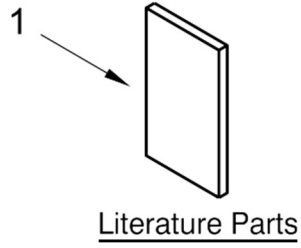

BATIDORA KSM3311X

BATIDORA KSM3311X

<u>Illus. No.</u>	<u>Part No.</u>	<u>Description</u>
1		Literature Parts
	W10747071	Use & Care Guide
	W10831564	Quick Start Guide
2	W10751197	Bowl, Screw Cap
3	3400020	Screw
4	W10756536	PCBA Assembly
5	3400814	Screw
6		Power Cord
	W10756315	Black (US)
	W10749299	White (US)

<u>Illus. No.</u>	<u>Part No.</u>	<u>Description</u>
7		Pedestal
	W10765435	Orange Sorbet
	W10835896	Matte Black
	W10870569	Contour Silver
	W10870568	Empire Red
	W10835895	Matte Gray
	W10835893	Matte White
	W10835906	Guava Glaze
	W10765431	Hot Sauce
	W10835897	Honeydew
	W10765434	Ice
	W10765432	Twilight Blue

<u>Illus. No.</u>	<u>Part No.</u>	<u>Description</u>
8	W10755036	Cover, Bottom
9	9709707	Foot
10	W10751191	Hinge Pin
11	354987	Ring, Retainer
12	W10747040	Bowl Assembly, 3.5 Quart
13	W10747053	Beater
14	W10747062	Wire Whip
15	W10747054	Dough Hook