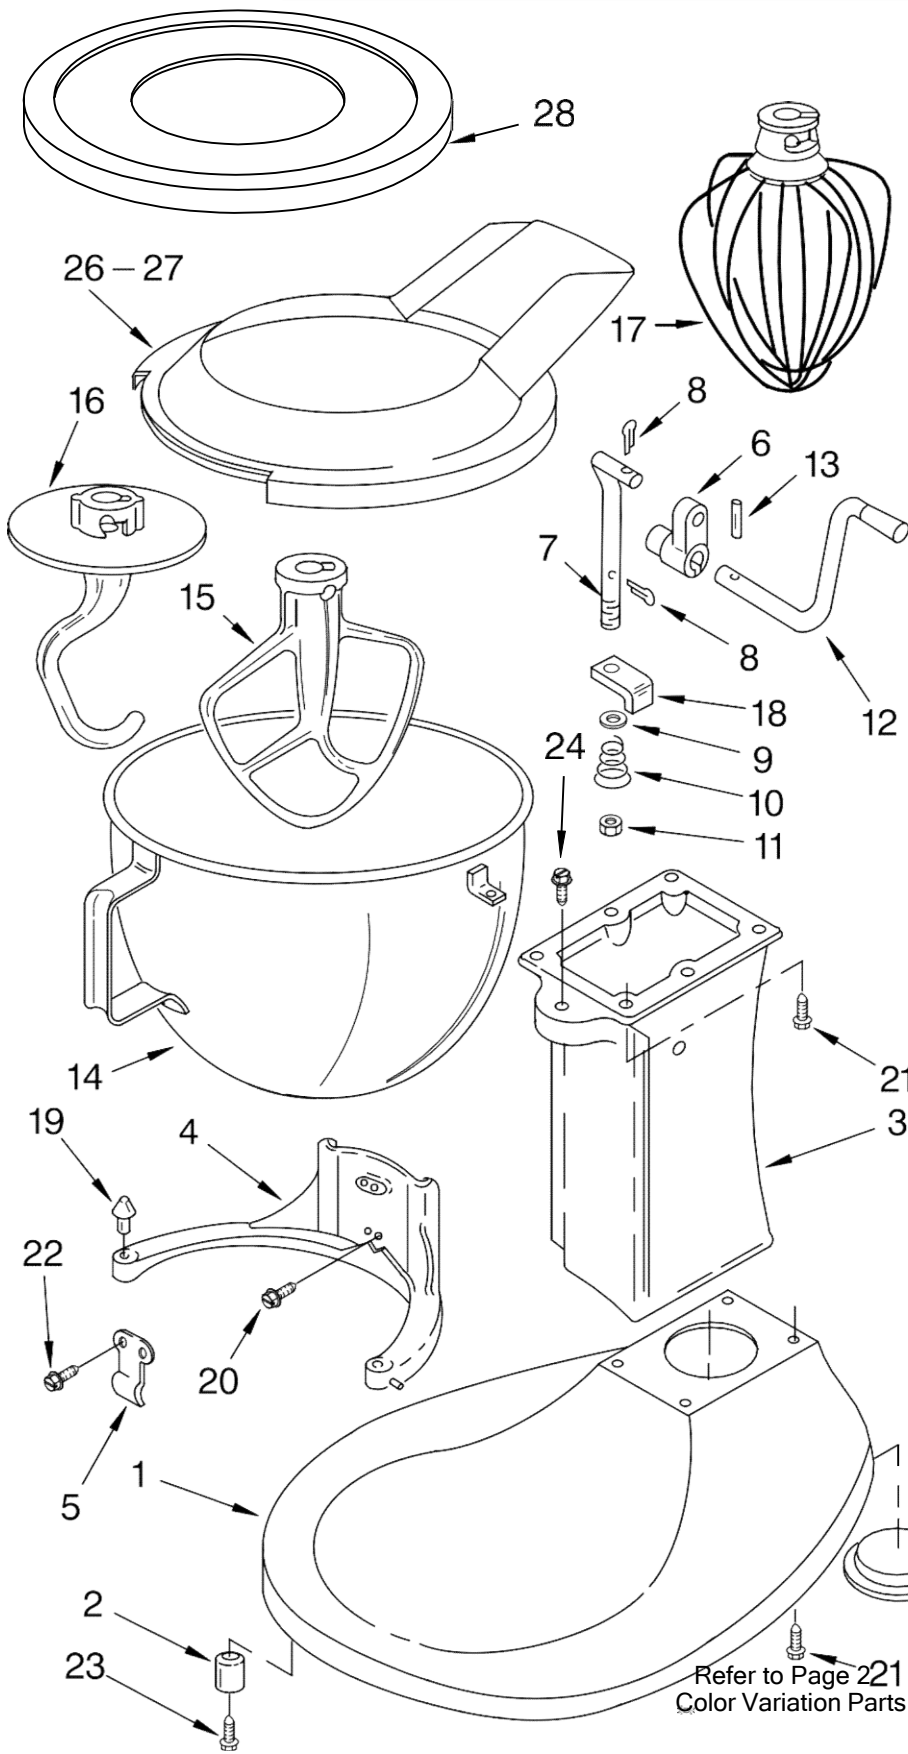

Any color not listed is no longer available. If additional colors are added, this page will be updated.

Availability of all colors subject to change.

FOR ORDERING INFORMATION REFER TO PARTS PRICE LIST

Illus. No.	Part No.	DESCRIPTION
1	**	Base & Foot Supports
2	9703414	Foot, Rubber (4)
3	**	Column Assembly
4	**	Bowl Support
5	3182857	Latch, Bowl Spring
6	4162874	Arm, Bowl Lift
7	4159620	Rod, Bowl Lift
8	9704608	Cotter Pin 5/64 X 1/2 (2)
9	4159514	Washer
10	4159622	Spring
11	4159092	Nut, 1/4-28
12	4159615	Handle, Bowl Lift
13	9703442	Roll Pin
14	4162116	Bowl (5 Qt)
	4176043	KSMC50S Model
	4176144	Professional Mdl. (2 Bowls)
15	9707670	Beater, Flat
	4176045	KSMC50S Model
	4176182	Professional Mdl.
16	9707672	Dough Hook
	3183236	KSMC50S Model
	3183233	KSM50P Model
	9708033	International Model
17	9704309	Wire Whip
	4176306	International Model
18	4162022	Bracket, Bowl Lift
19	4162028	Pin, Bowl Locating
20	3400018	Screw, 10-24 X 1/2
21	4162403	Screw, Special 5/16-18 X 3/4 Pan Head (4)
22	3400024	Screw, 10-24 X 1/4 Machine Round Head
23	4159349	Screw, #8 X 3/8 Phil. Rd. Hd. Type B
24	3182904	Screw, Dbl. Ended
25	4176184	Plug
26	4176453	Pouring Shield One-Piece (International)
	3177975	KPM5 Model
27	9706633	Pouring Shield
28	3177925	Cover, Bowl(2) Professional Mdl.