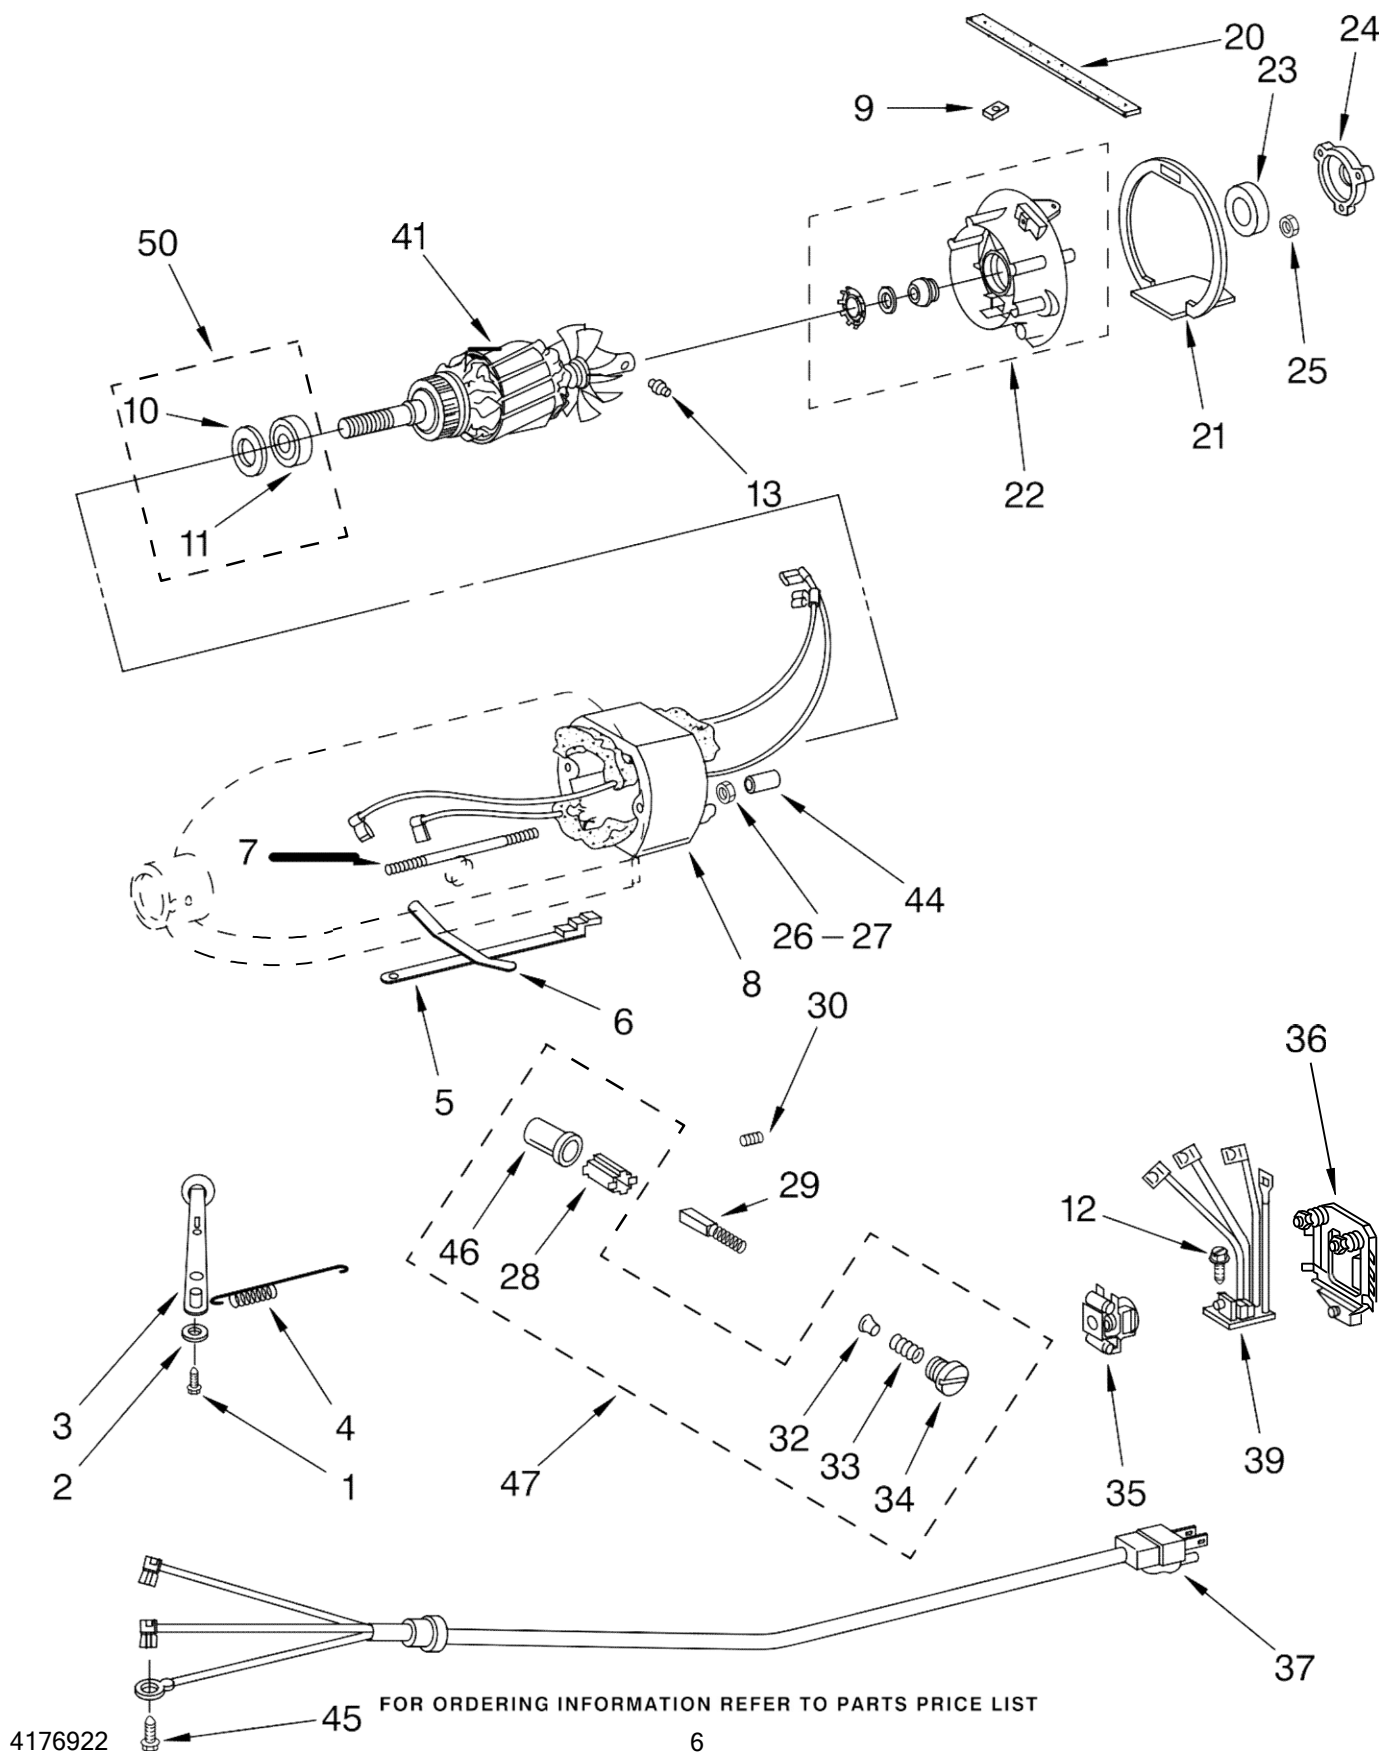

FOR ORDERING INFORMATION REFER TO PARTS PRICE LIST

Illus. No.	Part No.	DESCRIPTION	Illus. No.	Part No.	DESCRIPTION	Illus. No.	Part No.	DESCRIPTION
1	4160965	Screw, Pivot	30	4159262	Set Screw, 10-24 X 1/4"	Following Parts Not Illustrated		
2	4161697	Washer, Spring			Hdls. Cup Pt	OPTIONAL ATTACHMENTS, ACCESSORIES AND SERVICE ITEMS		
3		Switch Lever And Stud	32	4161745	Cap, Spring Seat	4164778		Mixer Attachment Pak (Includes Food Grinder (FG-A), Food Strainer (FVSP), And Vegetable Slicer, (RVS-A) (FPP-A)
	3184193	Black	33	4161746	Spring, Cap			
	3184194	White (Storm Gray)	34		Cap, Brush Holder			
4	3183680	Spring, Control Plate		3184212	Black			
5	3184176	Speed Link & Cam		3184211	White			
6	4162035	Spring, Flat	35	4159675	Governor Assembly			
7	4162344	Screw, Stator	36	4162402	Control Plate Assembly			
8	9702695	Field Assembly (115 Volts) Must Use With Item 41)	37		Cord & Plug 110 Volt			
	294046	(KSMC50S Model)		9701025	White	4164749		Food Grinder (FG-A)
	9701670	Field Assembly (220 Volts) (Must use with Item 41)		9701044	KSMC50S Model	4164751		Grain Mill (GM-A)
	4176215	100 Volt (Japan Only)		9702318	White (International)	4164768		Pasta Maker And Food Grinder (Includes SNP Pasta Maker Plates) (SN/FG-A)
9	9701584	Seal, Screw (KPM5 & KPM50 Models Only)		9702314	KPM5 Model	4164775		Fruit/Vegetable Strainer Parts (Use With FG-A Model Only) (FVSP)
10	9704324	Washer, Ball Bearing (Front)		9703280	KPM50 Model	4164750		Rotor Slicer/Shredder (With 4 Standard Cones) Fine Shredder, Coarse Shredder, Thick Slicer, And Thin Slicer (RVS-A)
11	4159001	Ball Bearing SKF-6200ZJ	39	9701026	Black	3177975		Pouring Shield (KPS2CL)
12	3400402	Screw, Self Tapping 4-40 X 5/16" Phil. Pan Hd. Type TT		9702319	Cord & Plug (220 Volts)	9701671		Pouring Shield (International)
13	4159662	Stud, Governor Drive		3180059	2-Wire Cord (International)	4164824		Pasta Maker Plates (SNP-A)
20	9701104	Seal (International)	41	4162959	Armature & Bearing (115 V.) Incls. Illus 11) (Must use with Illus. 8)	4164774		Fruit/Vegetable Strainer And Food Grinder (FVS/FG-A)
	9701584	KPM5 & KPM50		241991-4	Armature & Bearing (220 Volts) Incls. Illus. 11 (Must Use With Illus. 8)	3180616		Cover, Decorative (Cotton Polyester)
21	4162351	Seal, End 3184356 International		4176214	Armature (100 Volts) (Japan Only)	4162838		Food Tray (FT)
22	3180526	Bracket, Bearing Assembly	44	4162634	Sleeve, Motor Stud	4164748		Juicer (JE)
23	3180238	Washer, Felt	45	3184609	Screw, Self Tapping (10-24 X 1/2") Phil.	4164747		Can Opener (CO)
24	4162347	Cap, Motor Bearing	46	3179908	Housing, Brush Holder	4164803		Sausage Stuffer Kit (SSA)
25	8533905	Nut, Machine Hex (10-24)	47	4162546	Brush Holder (Incls. Illus. 28, 32, 33, 34, & 46)	4162154		Water Jacket (K5AWJ)
26	8533905	Nut, Hex Machine (10-24)	50	4176025	Ball Bearing And Washer Kit	3177925		Bowl Cover, Plastic Non-Sealing
27	3400900	Lock Washer #10 Ext. Shake-proof				4176100		5 Qt. Bowl, Polished Stainless Steel
28	4162320	Insert, Brush Holder				4164839		Speed Disc (Service Tool)
29	9706416	Brush & Spring Assembly				4160588		Grease, Planetary

FOR ORDERING INFORMATION REFER TO PARTS PRICE LIST