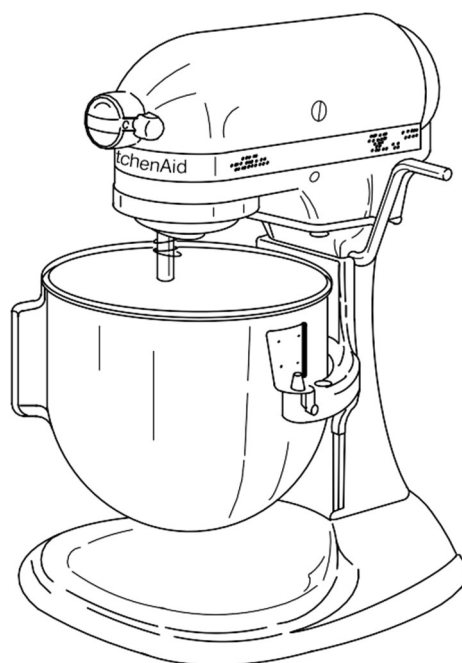

PARTS LIST

for

KitchenAid®

INTERNATIONAL PART NUMBERS ITALICIZED

**MIXER
VARIATIONS
OF**

**K5SS, KSM5, KP50P, KPM5,
KSM50P, KSMC50S, AND KPM50
SOLID STATE**

MOTOR HOUSING

- 4162086 White
- 4169509 Cobalt Blue
- 4176086 Imperial Gray
- 4176185 Almond Creme
- 4173581 Gloss Black
- 4176132 Empire Green
- 4176315 Empire Red
- 4176316 Majestic Yellow
- 9704025 Metallic Chrome
- 240291-15 Royal Crimson
- 4176176 *KPM50 Model*