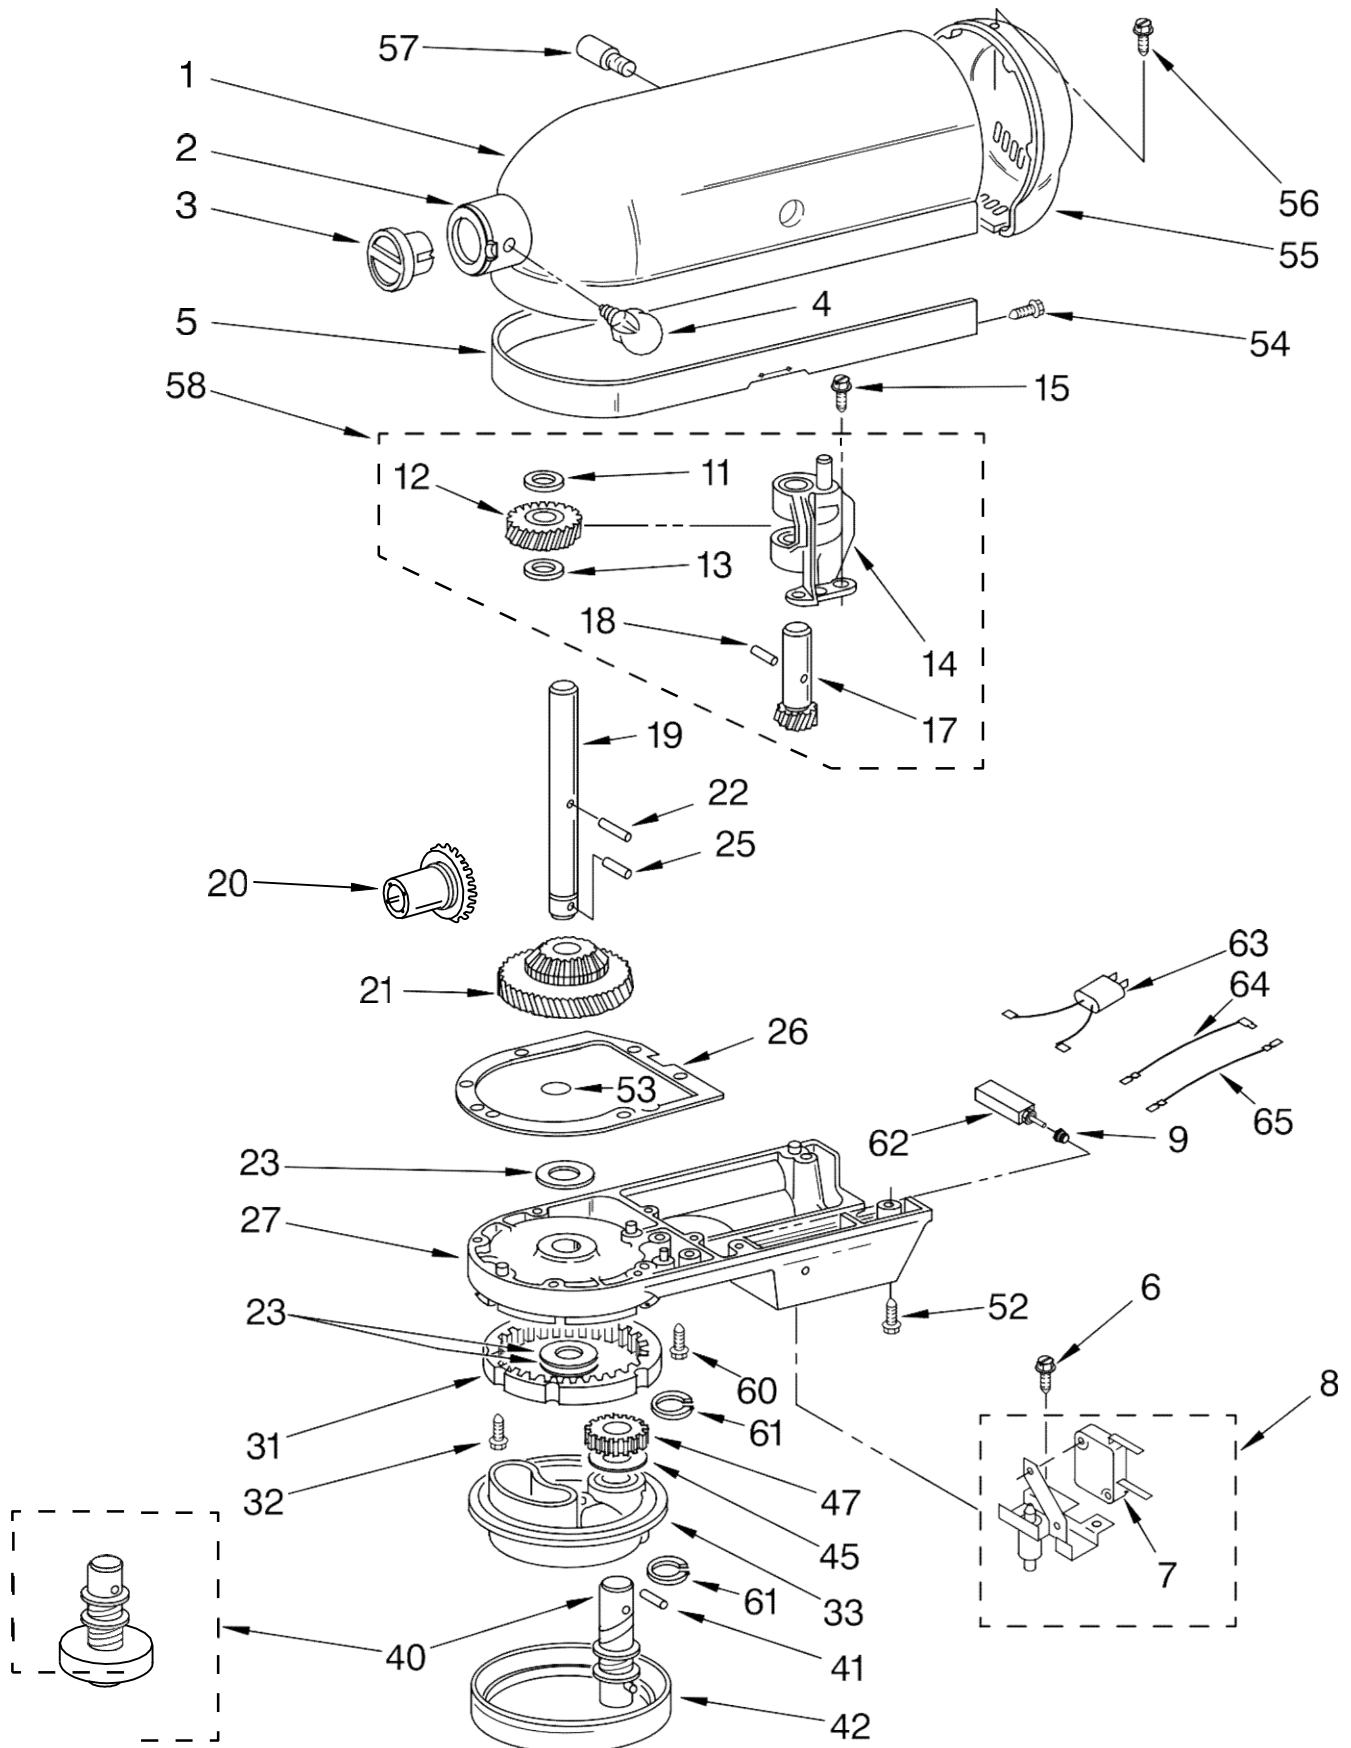

FOR ORDERING INFORMATION REFER TO PARTS PRICE LIST

Illus. No.	Part No.	DESCRIPTION	Illus. No.	Part No.	DESCRIPTION	Illus. No.	Part No.	DESCRIPTION
1	**	Gearcase Motor Housing	18	9705444	Pin	52	3400025	Screw 10-24 X 1 Fil. Head (2)
2	4159709	Ring, Attachment Hub	19	4161956	Shaft, Vertical Center	53	4159817	"O" Ring
3		Cap, Attachemnt Hub	20	9703907	Gear, Attachment Hub Bevel (23T)	54	4159430	Screw, Self Tapping 6-32 X 1/4" Phil. Pan Hd. Type F
	4159713	Chrome	21	9703905	Bevel Pinion (19T) & Center Gear (62T)	55	**	Cover, End
	4176209	White	22	4161950	Pin (Vertical Center Shaft)	56	4162914	Screw, 6-32 X 3/8 Phil. Oval Hd.
4		Thumb Screw	23	3180163	Washer, Fiber	57	4176183	Pin-Guard (International)
	4162142	Black	25	9705443	Pin	58	4162101	Worm Gear Bracket And Gear (10 T & 23 T) (Incls. Illus 11 thru 14 17 & 18)
	4176211	White (Storm Gray)	26	4162324	Gasket, Transmission Case	60	3400026	Machine Screw 10-24 X 1 3/4 Fil. Hd. (2)
5	**	Band, Trim	27	**	Lower Gear Case	61	9703438	Ring, Retaining
6	246132	Screw (International)	31	9703904	Gear, Internal (59T)	62	4176099	Circuit Breaker, (5KPM50 Model)
7	9701129	Microswitch (International)	32	4160595	Screw, Special (5)	63	9705132	RF Filter 110/230 V (International)
8	9701014	Bowl Actuator Assembly (International)	33	**	Planetary	64	9701105	Jumper Wire Breaker to Board (International)
9	9701663	Seal, Reset Button	34	4176067	Agitator Shaft (Incls Illus. 61)	65	9702311	Lead, Circuit (2) (International)
11	3180161	Washer, Fiber	40	4176082	KSMC50S Model 3184052 Agitator Shaft (Includes Cup) (International)		9702309	KPM50 Model
12	4162897	Worm Gear (23T)	41	4161950	Pin (Agitator Shaft Pinion)			
13	3180161	Washer, Fiber (.031" Thick)	42	4162074	Ring, Planetary Drip			
14	4162099	Worm Gear Bracket And Bearing	45	3180160	Washer, Shim			
15	3400022	Screw And L.W. Assy. #10-24 X 7/16" Phil. Fil. Hd. (3)	47	9703903	Pinion, Gear (18T) (Agitator Shaft) (International)			
17	4162037	Shaft & Pinion (10T)						

**Refer to Page 2
Color Variation Parts