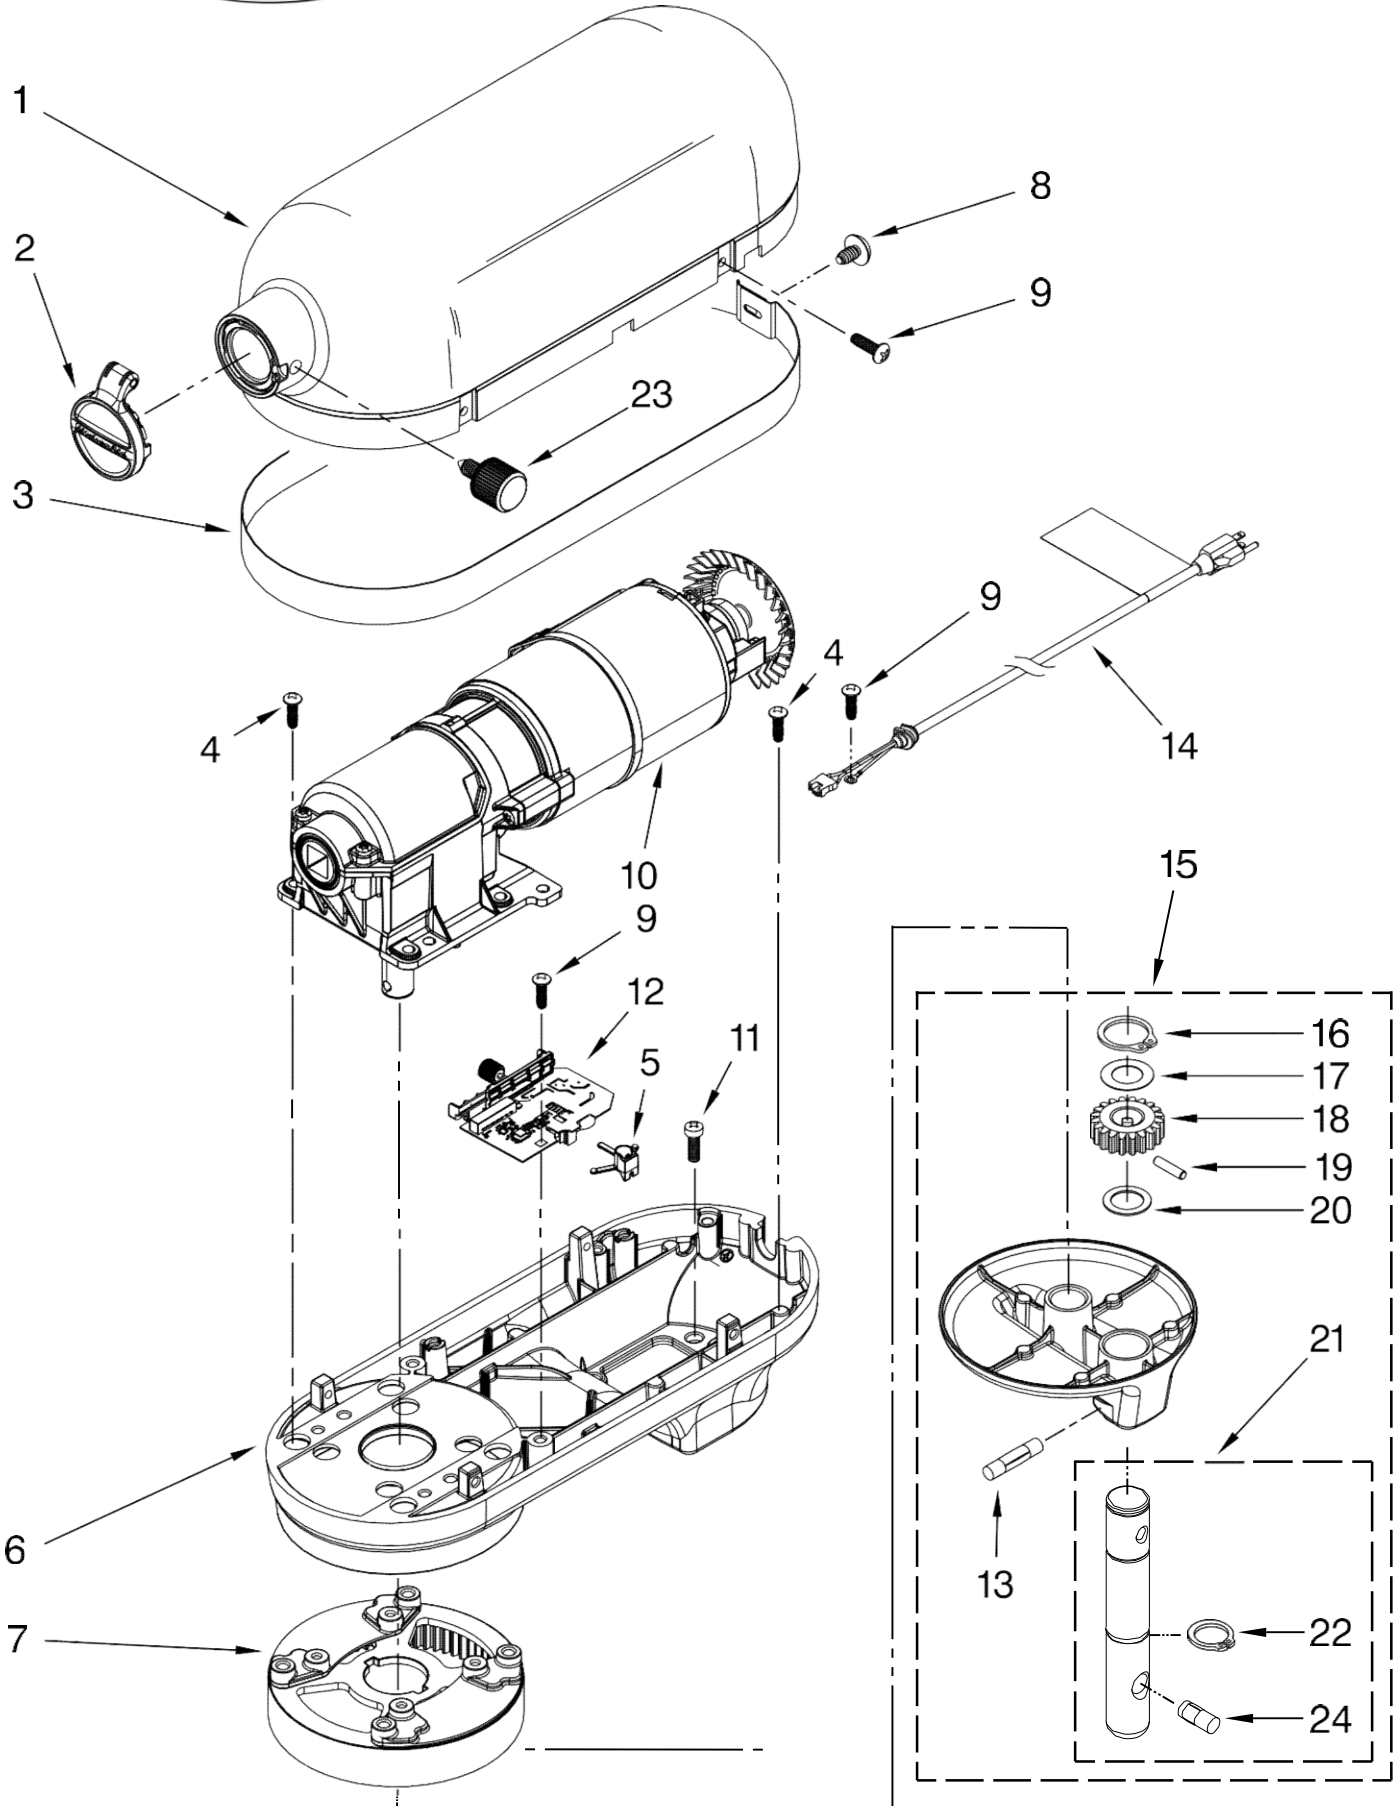

PARTS LIST

for

KitchenAid®

6 QT. STAND MIXER

COSTCO – BOWL LIFT

MODELS:

KSM6573CWH1 (White)
KSM6573COB1 (Onyx Black)
KSM6573CER1 (Empire Red)
KSM6573CCU1 (Contour Silver)

FOR CUSTOMER SATISFACTION ALWAYS USE
FACTORY SPECIFICATION PARTS

FOR ORDERING INFORMATION REFER TO PARTS PRICE LIST

Batidora KitchenAid KSM6573CCU

Illus. Part
No. No. DESCRIPTION

Colors Subject To Change.
 Any Color Not Listed is
 No Longer Available.
 If Additional Colors Are Added,
 This Page Will Be Updated.

Batidora KitchenAid KSM6573CCU

FOR ORDERING INFORMATION REFER TO PARTS PRICE LIST

Batidora KitchenAid KSM6573CCU

Illus. No.	Part No.	DESCRIPTION
1	* *	Gearcase Motor Housing
2	9703315	Cap, Attachment Hub, Hinged
3	* *	Band, Trim
4	W10351843	Screw
5	W10305968	Holder, Control
6	* *	Lower Gearcase
7	W10234493	Gear, Ring & Plate to Planetary
8	3400617	Screw
9	3400814	Screw
10	W10234504	Motor, 120 V Assy w/Transmission
11	3400200	Screw
12	W10409930	Control Assembly
13	W10234531	Pin, Groove
14		Cord, Power
		W10234520 White
		W10338492 Black
15	* *	Planetary Assembly
16	9703438	Clip, Retaining
17	9706090	Washer
18	W10234643	Gear, Pinion
19	9707223	Pin, Retaining
20	8533910	Washer
21	9708191	Shaft, Agitator
22	9703680	Clip, Retaining
23		Thumb Screw
		W10417014 Chrome
24	9704677	Pin, Groove

* *Refer To Page 3
Color Variation Parts

Batidora KitchenAid KSM6573CCU

Illus. No.	Part No.	DESCRIPTION
1		Literature Parts
	W10410027	Use & Care Guide
	W10493222	Repair Parts List
3	W10177650	Bowl, 6 Qt.
4	240185	Pin, Bowl Locating
5	9703474	Latch, Bowl Spring
6	3400018	Screw
7	* *	Bowl Support
8	* *	Base and Foot Assembly
9	9708649	Foot, Rubber
10	9703307	Clip
11	9706787	Rod, Bowl Lift
12	9237	Spring 13
	9703439	Washer
14	8533907	Nut
15	* *	Column Assembly
16	W10401173	Beater, Flat
17	W10335442	Hook, Dough
18	9706885	Arm, Bowl Lift
19	9704309	Whip, Wire
20	9703426	Cam, Adjusting
21	3400863	Screw
22	9706788	Handle, Bowl Lift
23	3400200	Screw