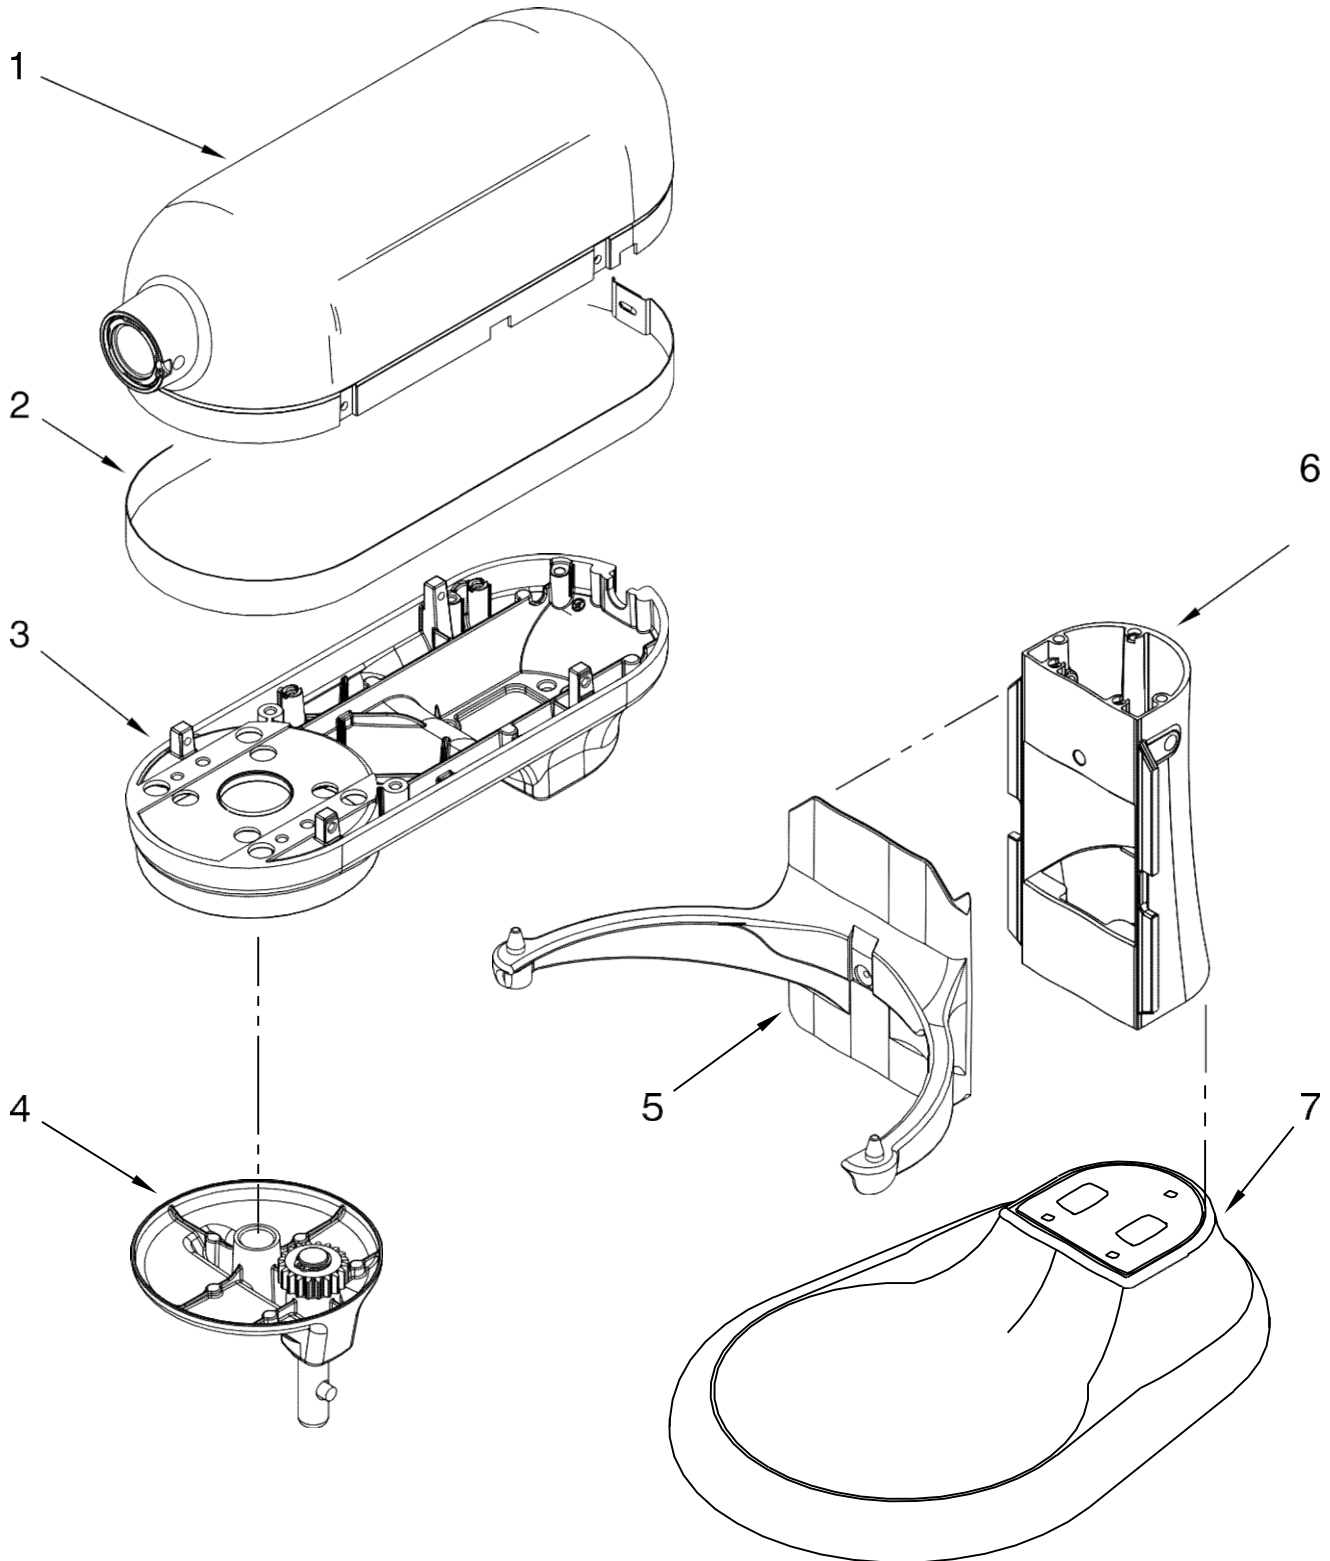

PARTS LIST

for

KitchenAid®

6 QT. STAND MIXER

COSTCO – BOWL LIFT

MODELS:

KSM6573CWH1 (White)
KSM6573COB1 (Onyx Black)
KSM6573CER1 (Empire Red)
KSM6573CCU1 (Contour Silver)

FOR CUSTOMER SATISFACTION ALWAYS USE
FACTORY SPECIFICATION PARTS

FOR ORDERING INFORMATION REFER TO PARTS PRICE LIST

Batidora KitchenAid KSM6573CCU

Illus. Part
No. No. DESCRIPTION

Colors Subject To Change.
 Any Color Not Listed is
 No Longer Available.
 If Additional Colors Are Added,
 This Page Will Be Updated.

Batidora KitchenAid KSM6573CCU

FOR ORDERING INFORMATION REFER TO PARTS PRICE LIST

Batidora KitchenAid KSM6573CCU

Illus. No.	Part No.	DESCRIPTION
1	* *	Gearcase Motor Housing
2	9703315	Cap, Attachment Hub, Hinged
3	* *	Band, Trim
4	W10351843	Screw
5	W10305968	Holder, Control
6	* *	Lower Gearcase
7	W10234493	Gear, Ring & Plate to Planetary
8	3400617	Screw
9	3400814	Screw
10	W10234504	Motor, 120 V Assy w/Transmission
11	3400200	Screw
12	W10409930	Control Assembly
13	W10234531	Pin, Groove
14		Cord, Power
		W10234520 White
		W10338492 Black
15	* *	Planetary Assembly
16	9703438	Clip, Retaining
17	9706090	Washer
18	W10234643	Gear, Pinion
19	9707223	Pin, Retaining
20	8533910	Washer
21	9708191	Shaft, Agitator
22	9703680	Clip, Retaining
23		Thumb Screw
		W10417014 Chrome
24	9704677	Pin, Groove

* *Refer To Page 3
Color Variation Parts

Batidora KitchenAid KSM6573CCU

Illus. No.	Part No.	DESCRIPTION
1		Literature Parts
	W10410027	Use & Care Guide
	W10493222	Repair Parts List
3	W10177650	Bowl, 6 Qt.
4	240185	Pin, Bowl Locating
5	9703474	Latch, Bowl Spring
6	3400018	Screw
7	* *	Bowl Support
8	* *	Base and Foot Assembly
9	9708649	Foot, Rubber
10	9703307	Clip
11	9706787	Rod, Bowl Lift
12	9237	Spring 13
	9703439	Washer
14	8533907	Nut
15	* *	Column Assembly
16	W10401173	Beater, Flat
17	W10335442	Hook, Dough
18	9706885	Arm, Bowl Lift
19	9704309	Whip, Wire
20	9703426	Cam, Adjusting
21	3400863	Screw
22	9706788	Handle, Bowl Lift
23	3400200	Screw