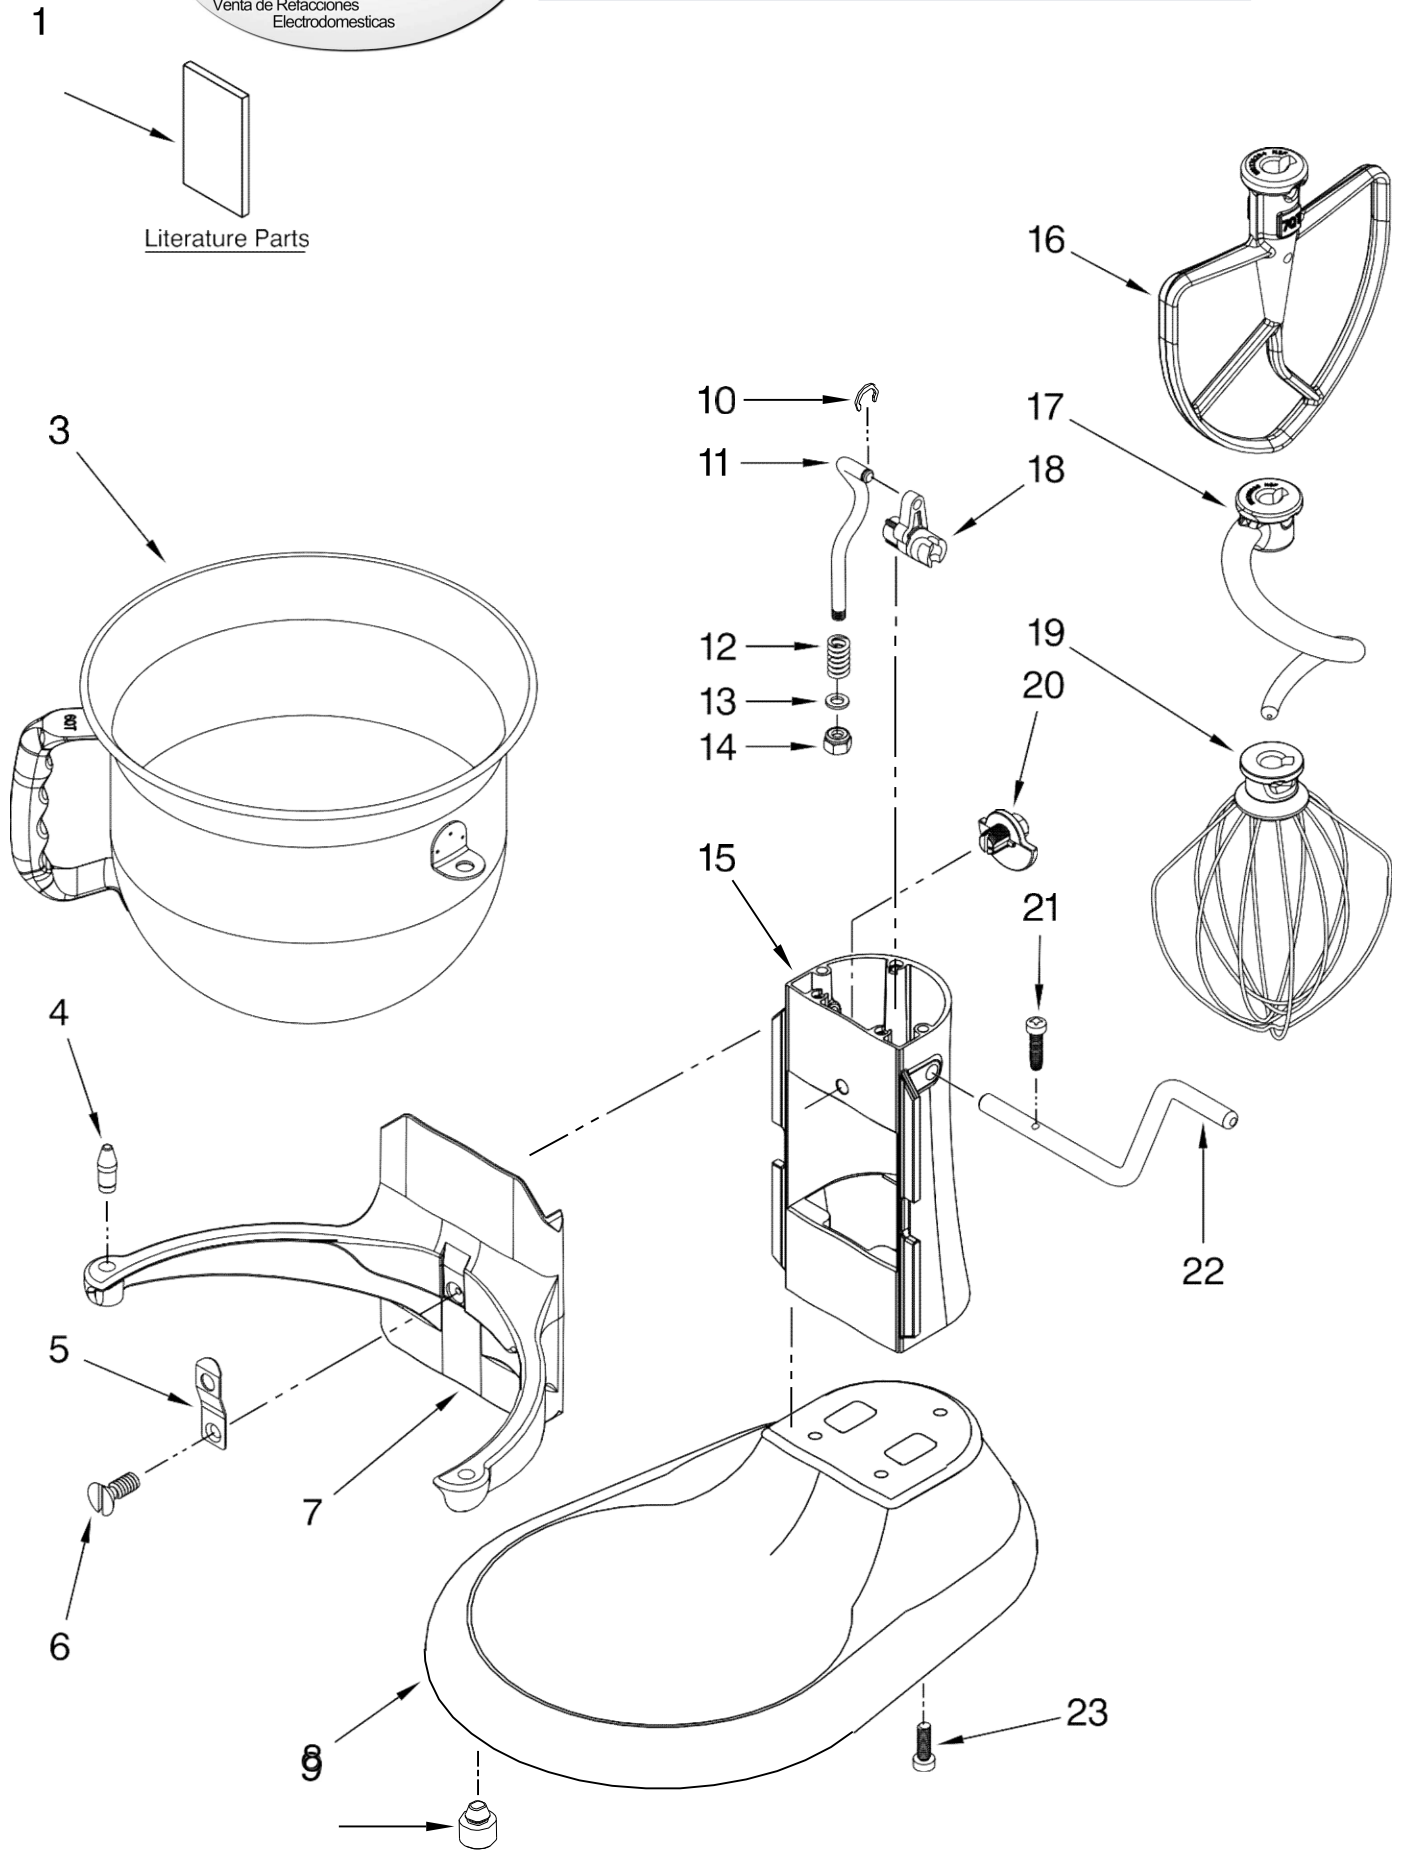

Batidora KitchenAid KSM6573CCU

FOR ORDERING INFORMATION REFER TO PARTS PRICE LIST

Batidora KitchenAid KSM6573CCU

Illus. No.	Part No.	DESCRIPTION
1	* *	Gearcase Motor Housing
2	9703315	Cap, Attachment Hub, Hinged
3	* *	Band, Trim
4	W10351843	Screw
5	W10305968	Holder, Control
6	* *	Lower Gearcase
7	W10234493	Gear, Ring & Plate to Planetary
8	3400617	Screw
9	3400814	Screw
10	W10234504	Motor, 120 V Assy w/Transmission
11	3400200	Screw
12	W10409930	Control Assembly
13	W10234531	Pin, Groove
14		Cord, Power
		W10234520 White
		W10338492 Black
15	* *	Planetary Assembly
16	9703438	Clip, Retaining
17	9706090	Washer
18	W10234643	Gear, Pinion
19	9707223	Pin, Retaining
20	8533910	Washer
21	9708191	Shaft, Agitator
22	9703680	Clip, Retaining
23		Thumb Screw
		W10417014 Chrome
24	9704677	Pin, Groove

* *Refer To Page 3
Color Variation Parts

Batidora KitchenAid KSM6573CCU

Illus. No.	Part No.	DESCRIPTION
1		Literature Parts
	W10410027	Use & Care Guide
	W10493222	Repair Parts List
3	W10177650	Bowl, 6 Qt.
4	240185	Pin, Bowl Locating
5	9703474	Latch, Bowl Spring
6	3400018	Screw
7	* *	Bowl Support
8	* *	Base and Foot Assembly
9	9708649	Foot, Rubber
10	9703307	Clip
11	9706787	Rod, Bowl Lift
12	9237	Spring 13
	9703439	Washer
14	8533907	Nut
15	* *	Column Assembly
16	W10401173	Beater, Flat
17	W10335442	Hook, Dough
18	9706885	Arm, Bowl Lift
19	9704309	Whip, Wire
20	9703426	Cam, Adjusting
21	3400863	Screw
22	9706788	Handle, Bowl Lift
23	3400200	Screw