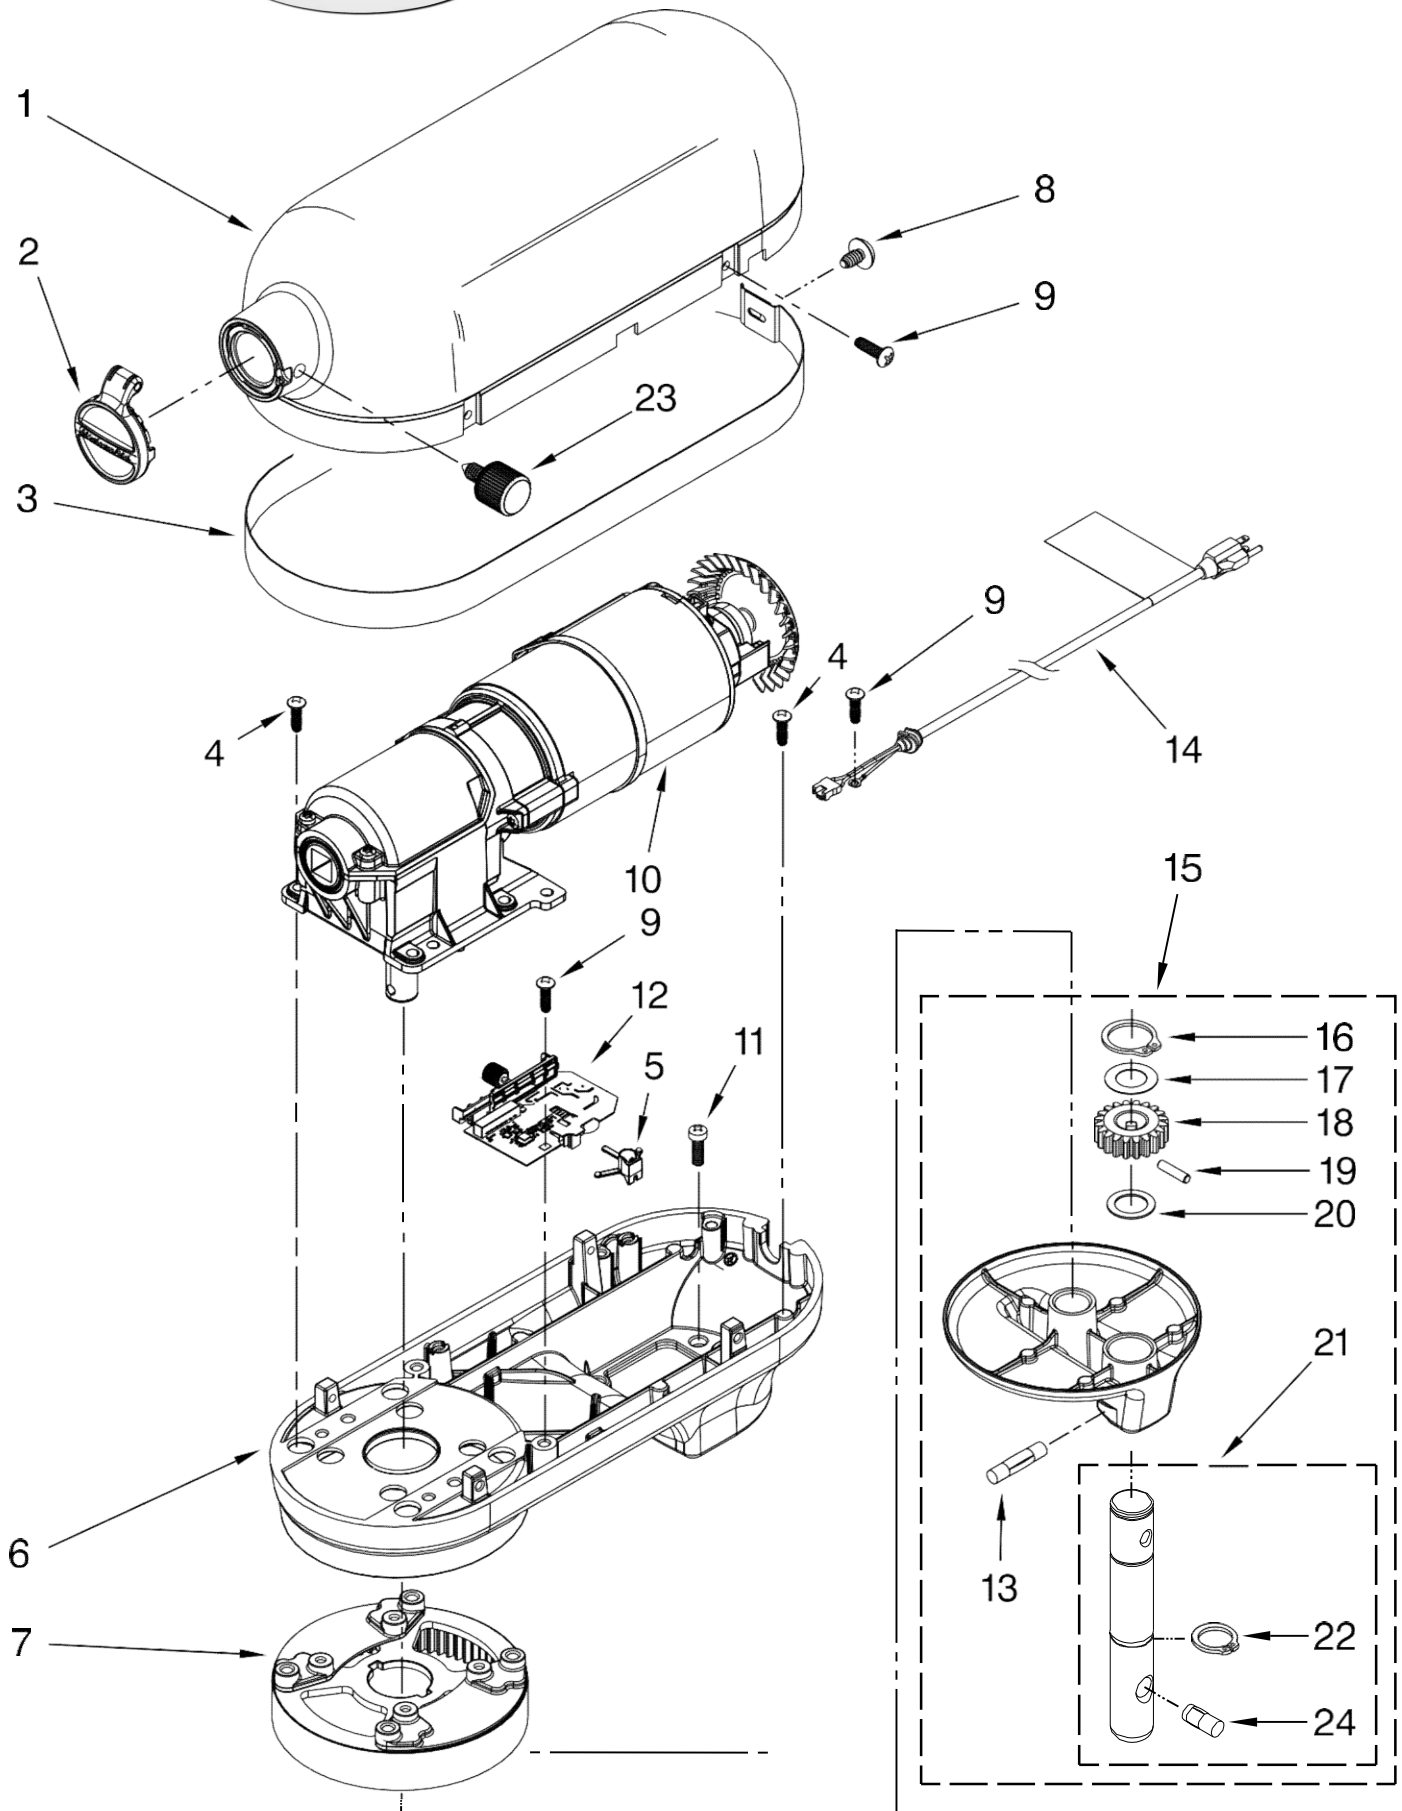

Batidora KitchenAid KSM6573CCU01

Illus. No.	Part No.	DESCRIPTION
1	**	Gearcase Motor Housing
2	9703315	Cap, Attachment Hub, Hinged
3	**	Band, Trim
4	W10351843	Screw
5	W10305968	Holder, Control
6	**	Lower Gearcase
7	W10234493	Gear, Ring & Plate to Planetary
8	3400617	Screw
9	3400814	Screw
10	W10234504	Motor, 120 V Assy w/Transmission
11	3400200	Screw
12	W10409930	Control Assembly
13	W10234531	Pin, Groove
14		Cord, Power
		W10234520 White
		W10338492 Black
15	**	Planetary Assembly
16	9703438	Clip, Retaining
17	9706090	Washer
18	W10234643	Gear, Pinion
19	9707223	Pin, Retaining
20	8533910	Washer
21	9708191	Shaft, Agitator
22	9703680	Clip, Retaining
23		Thumb Screw
		W10417014 Chrome
24	9704677	Pin, Groove