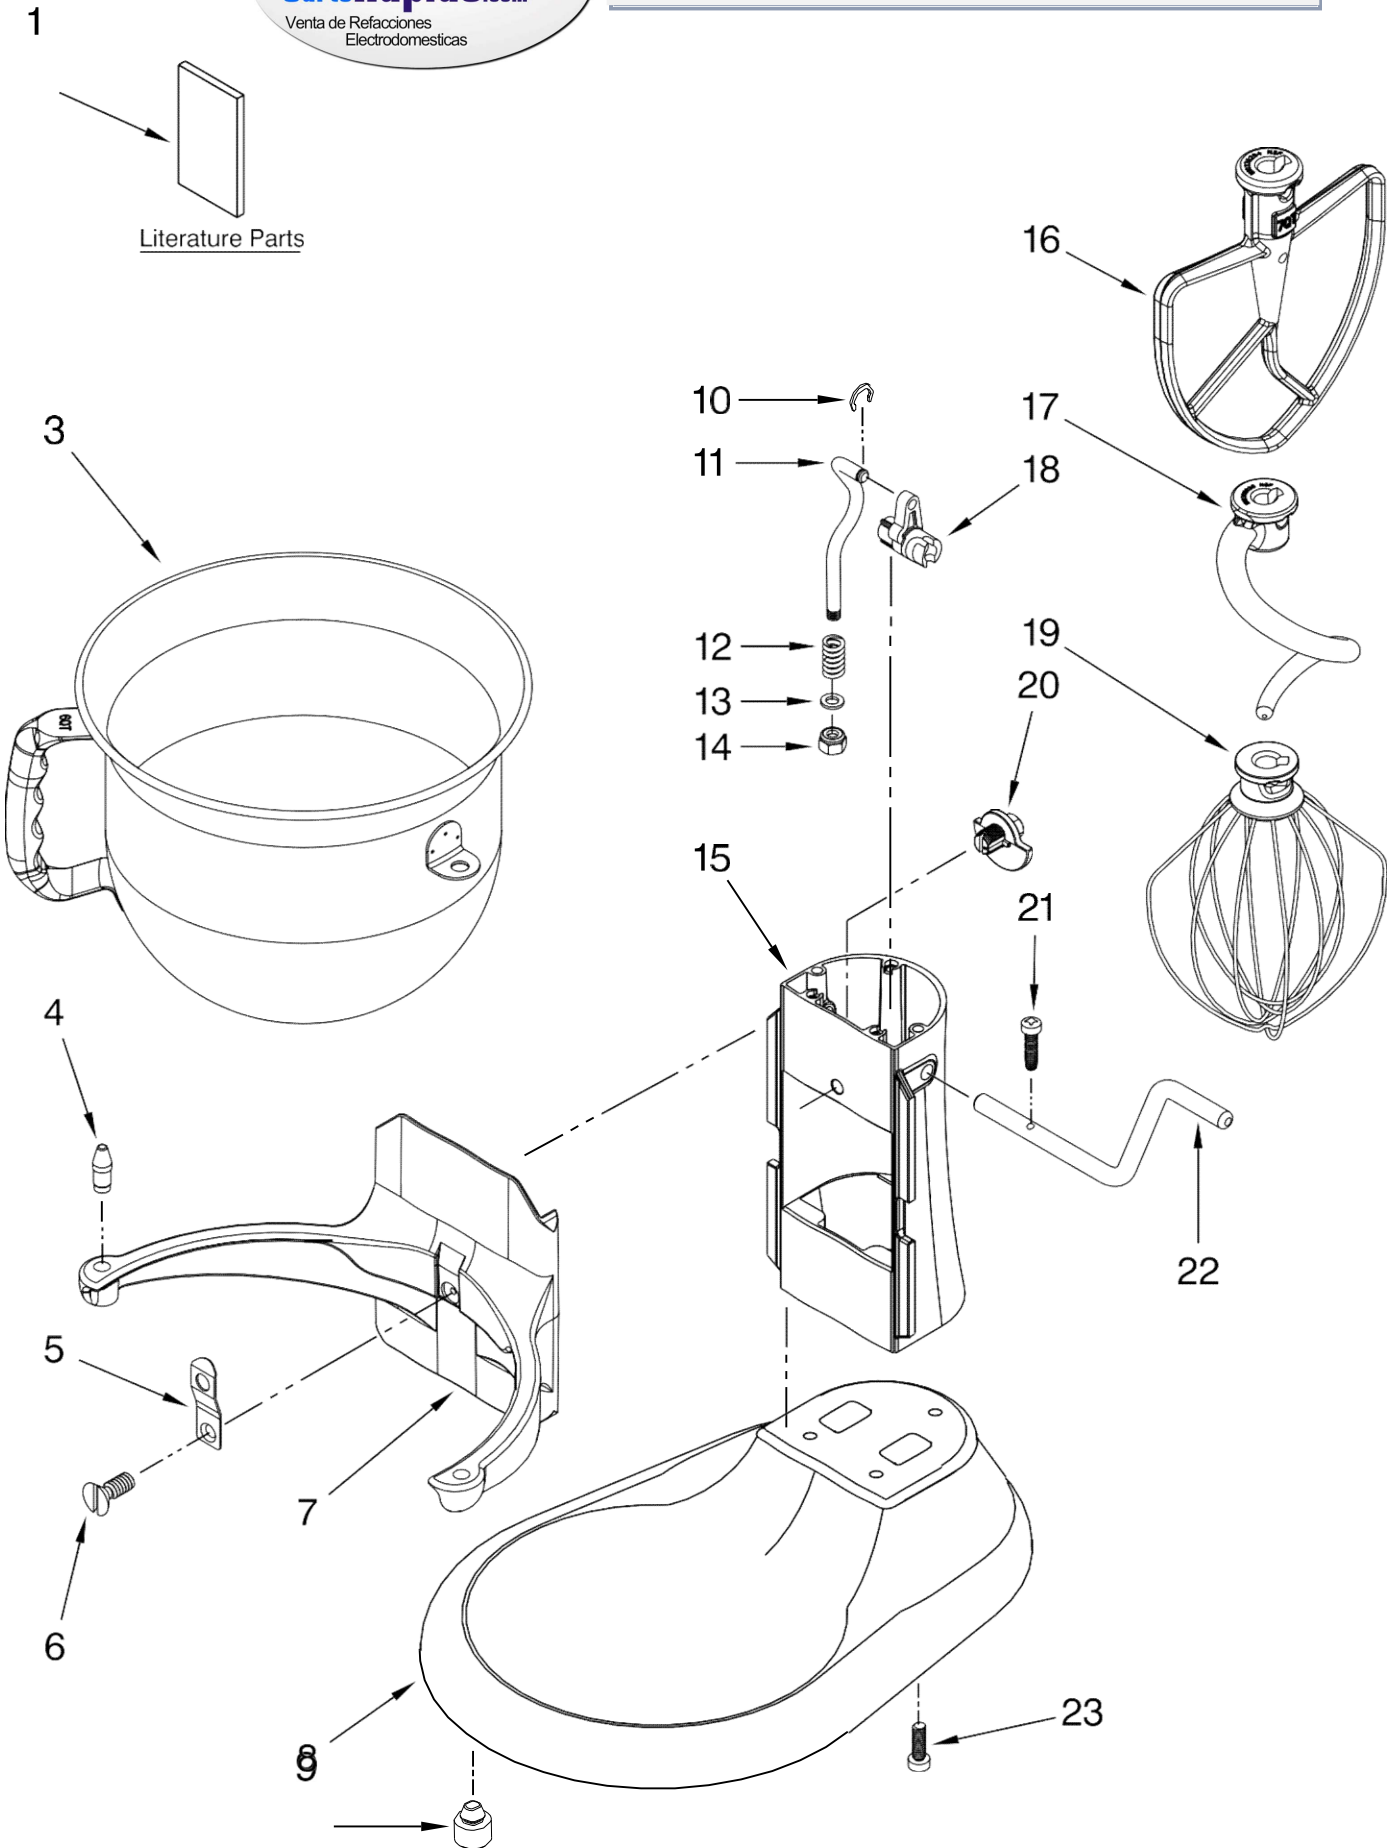

1		Motor Housing 9703311 White 9705296 Onyx Black 9705300 Empire Red W10327951 Contour Silver
2		Trim Band W10410026 Dark Platinum
3		Lower Gearcase W10234488 White W10410012 Onyx Black W10410011 Empire Red W10410010 Contour Silver
4		Planetary W10420628 White W10410018 Onyx Black W10419426 Empire Red W10410016 Contour Silver
5		Bowl Support and Pins 9707633 White 9707876 Onyx Black 9707883 Empire Red W10410004 Contour Silver
6		Column and Pins 9703673 White 9705320 Onyx Black 9705324 Empire Red W10328003 Contour Silver
7		Base & Foot Assembly 9703690 White 9705344 Onyx Black 9705348 Empire Red W10328017 Contour Silver

Batidora KitchenAid KSM6573CCU01

Illus. No.	Part No.	DESCRIPTION
1	**	Gearcase Motor Housing
2	9703315	Cap, Attachment Hub, Hinged
3	**	Band, Trim
4	W10351843	Screw
5	W10305968	Holder, Control
6	**	Lower Gearcase
7	W10234493	Gear, Ring & Plate to Planetary
8	3400617	Screw
9	3400814	Screw
10	W10234504	Motor, 120 V Assy w/Transmission
11	3400200	Screw
12	W10409930	Control Assembly
13	W10234531	Pin, Groove
14		Cord, Power
		W10234520 White
		W10338492 Black
15	**	Planetary Assembly
16	9703438	Clip, Retaining
17	9706090	Washer
18	W10234643	Gear, Pinion
19	9707223	Pin, Retaining
20	8533910	Washer
21	9708191	Shaft, Agitator
22	9703680	Clip, Retaining
23		Thumb Screw
		W10417014 Chrome
24	9704677	Pin, Groove

\*\*Refer To Page 3  
Color Variation Parts

Batidora KitchenAid KSM6573CCU01

Illus. No.	Part No.	DESCRIPTION
1		Literature Parts
	W10410027	Use & Care Guide
	W10493222	Repair Parts List
3	W10177650	Bowl, 6 Qt.
4	240185	Pin, Bowl Locating
5	9703474	Latch, Bowl Spring
6	3400018	Screw
7	* *	Bowl Support
8	* *	Base and Foot Assembly
9	9708649	Foot, Rubber
10	9703307	Clip
11	9706787	Rod, Bowl Lift
12	9237	Spring 13
	9703439	Washer
14	8533907	Nut
15	* *	Column Assembly
16	W10401173	Beater, Flat
17	W10335442	Hook, Dough
18	9706885	Arm, Bowl Lift
19	9704309	Whip, Wire
20	9703426	Cam, Adjusting
21	3400863	Screw
22	9706788	Handle, Bowl Lift
23	3400200	Screw