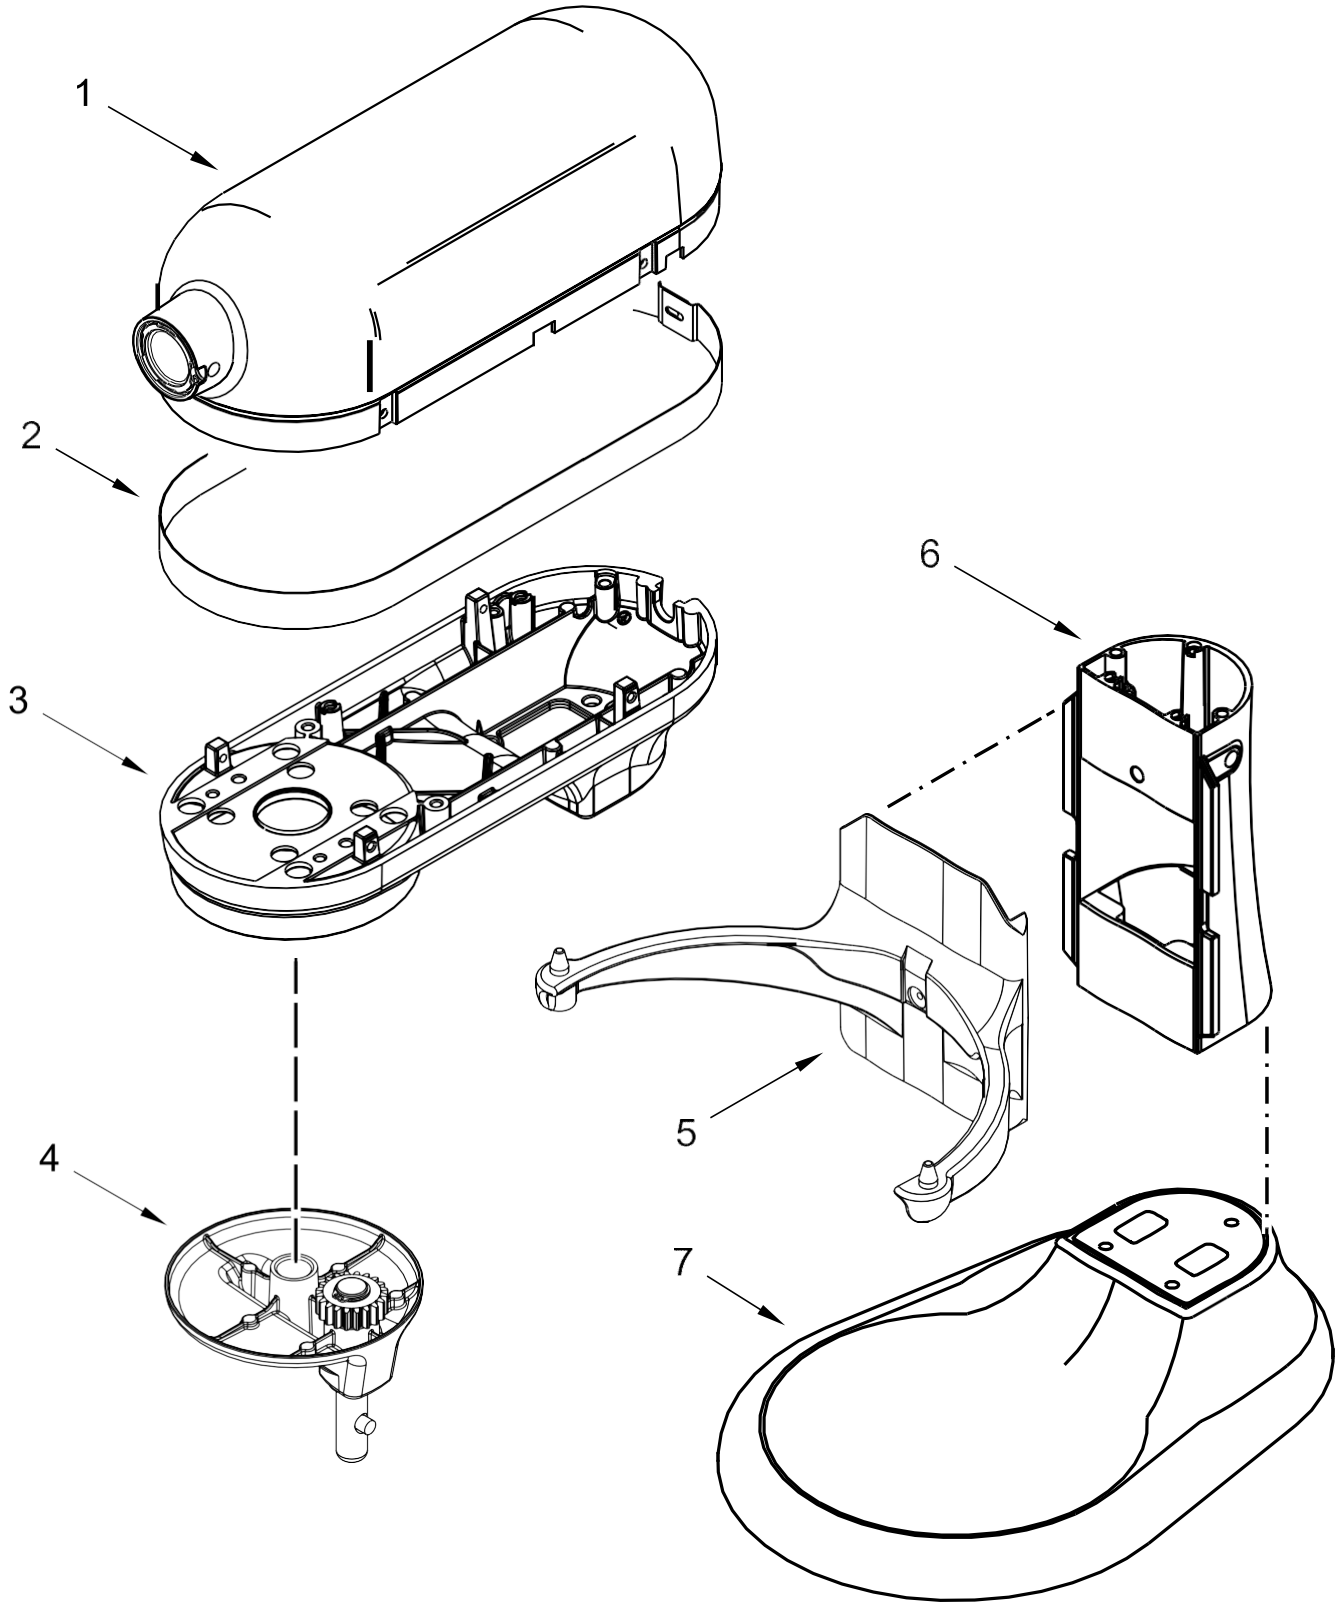

KitchenAid®

**6 QT. STAND MIXER
COSTCO - BOWL LIFT**

MODELS:

KSM6573CWH2 (White)

KSM6573COB2 (Onyx Black)

KSM6573CER2 (Empire Red)

KSM6573CCU2 (Contour Silver)

4KSM6573CWH2 (White)

4KSM6573COB2 (Onyx Black)

4KSM6573CER2 (Empire Red)

4KSM6573CCU2 (Contour Silver)

Batidora KitchenAid KSM6573CCU02

<u>Illus. No.</u>	<u>Part No.</u>	<u>Description</u>
1		Motor Housing
	9703311	White
	9705296	Onyx Black
	9705300	Empire Red
2	W10327951	Contour Silver Trim Band
	W10410026	Dark Platinum
3		Lower Gearcase
	W10234488	White
	W10410012	Onyx Black
	W10410011	Empire Red
	W10410010	Contour Silver

Batidora KitchenAid KSM6573CCU02

<u>Illus. No.</u>	<u>Part No.</u>	<u>Description</u>
1		Literature Parts
	W10410027	Use and Care Guide, U.S.
3	W10177650	Bowl, 6 Qt.
4	240185	Pin, Retaining Bowl
5	9703474	Clip, Bowl Retainer
6	3400018	Screw
7		Bowl Support and Pins (Refer to Color Variation Parts Page)
8		Base and Foot Assembly (Refer to Color Variation Parts Page)

<u>Illus. No.</u>	<u>Part No.</u>	<u>Description</u>
20	9703426	Cam, Adjusting
21	3400863	Screw
22	9706788	Handle, Bowl Lift
23	3400200	Screw