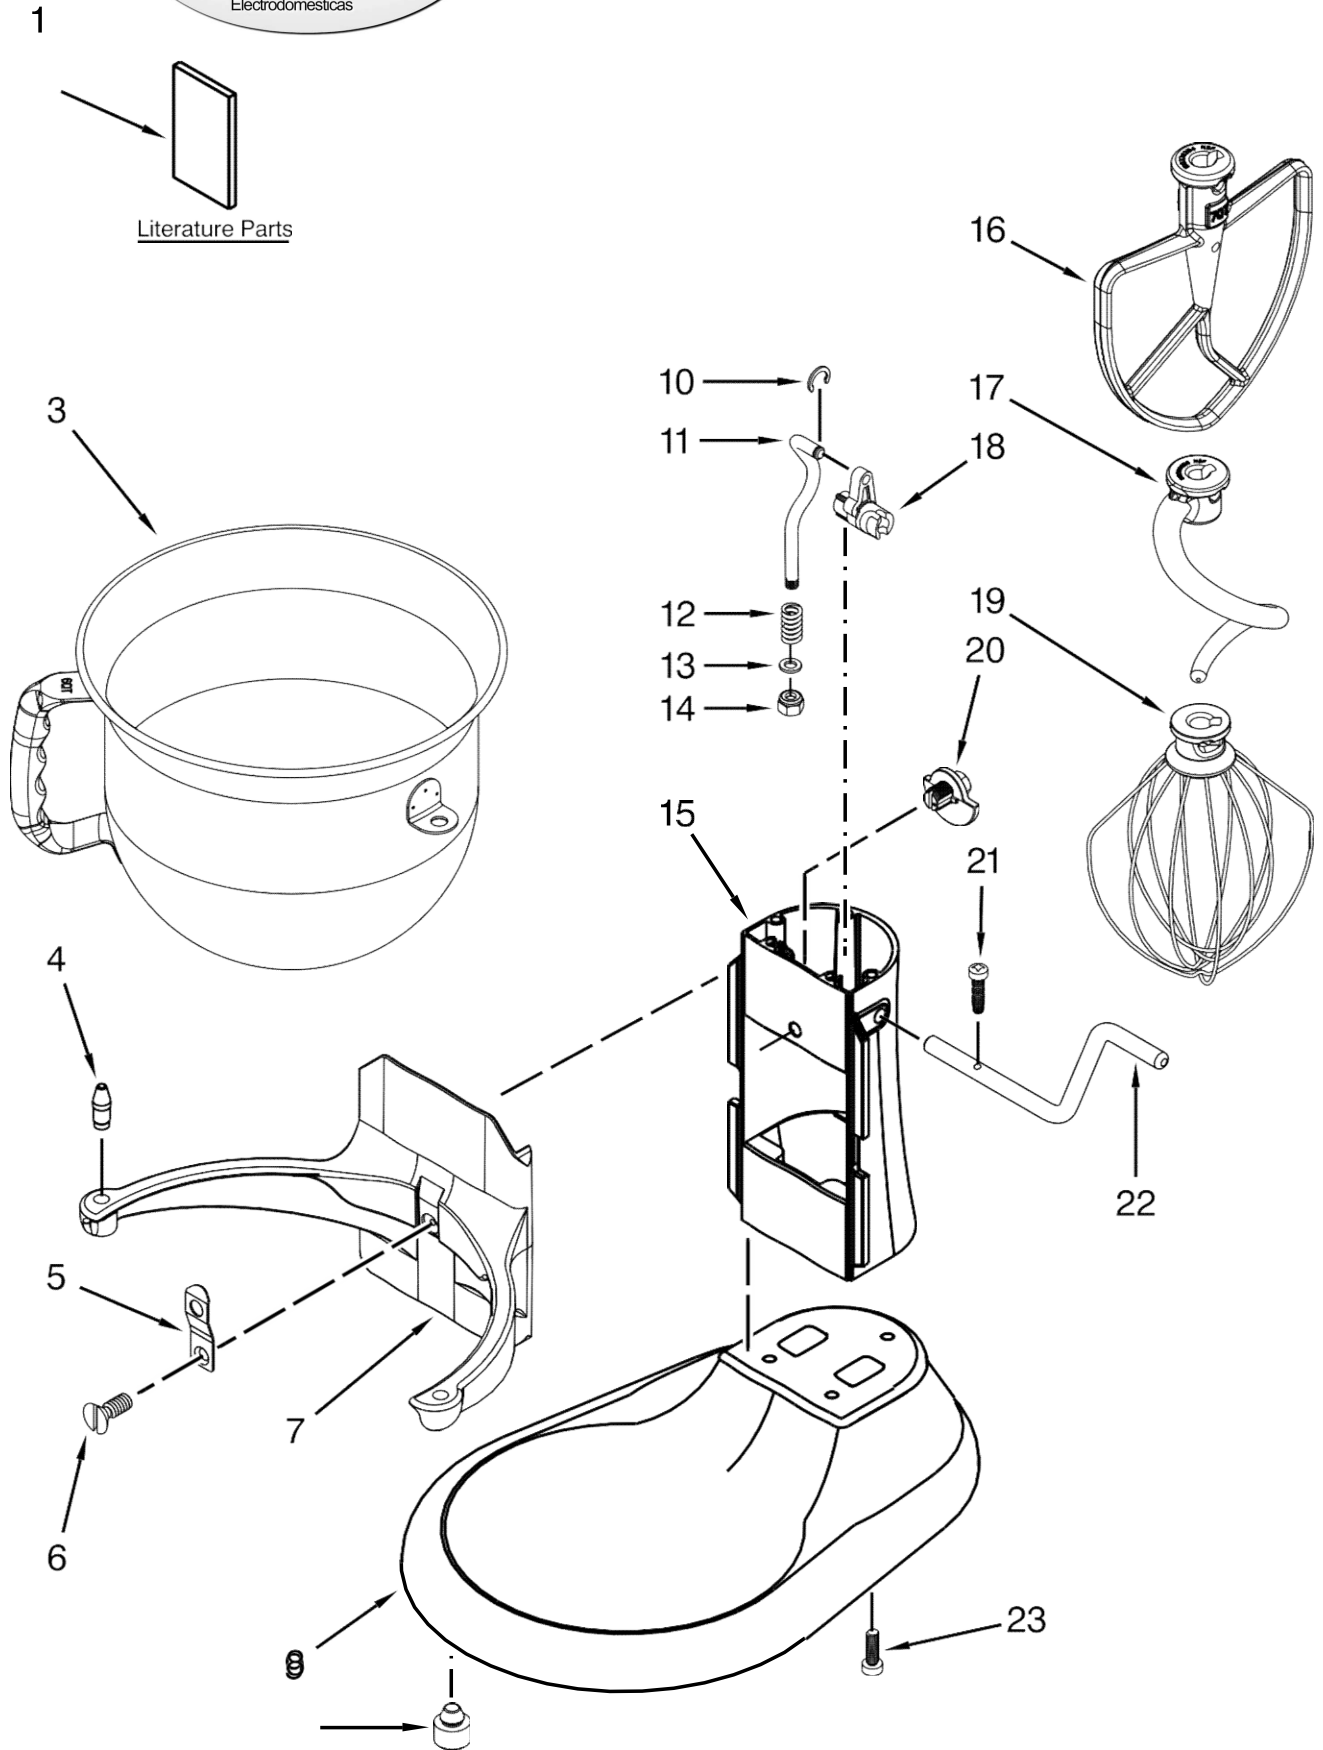

Batidora KitchenAid KSM6573CCU02

<u>Illus.</u> <u>No.</u>	<u>Part No.</u> <u>Description</u>	<u>Illus.</u> <u>No.</u>	<u>Part No.</u> <u>Description</u>	<u>Illus.</u> <u>No.</u>	<u>Part No.</u> <u>Description</u>
1	Motor Housing (Refer to Color Variation Parts Page)	8	3400617 Screw	16	9703438 Ring, Retaining
2	9703315 Cover, Attachment Hub	9	3400814 Screw	17	9706090 Washer
3	Trim Band (Refer to Color Variation Parts Page)	10	W10517938 Motor, 120 Volt Assembly	18	W10234643 Gear, Pinion
4	W10351843 Screw	11	3400200 Screw	19	9707223 Pin, Retaining
5	W10305968 Holder, Control	12	W10409930 Control Assembly	20	8533910 Washer
6	Lower Gearcase (Refer to Color Variation Parts Page)	13	W10234531 Pin, Groove	21	9708191 Shaft, Agitator
7	W10234493 Gear, Ring and Plate Assembly	14	Cord, Power W10234520 White W10338492 Black	22	9703680 Clip, Retaining Thumb Screw
		15	Planetary Assembly (Refer to Color Variation Parts Page)	23	W10417014 Chrome
				24	9704677 Pin, Groove

Batidora KitchenAid KSM6573CCU02

<u>Illus. No.</u>	<u>Part No.</u>	<u>Description</u>
1		Literature Parts
	W10410027	Use and Care Guide, U.S.
3	W10177650	Bowl, 6 Qt.
4	240185	Pin, Retaining Bowl
5	9703474	Clip, Bowl Retainer
6	3400018	Screw
7		Bowl Support and Pins (Refer to Color Variation Parts Page)
8		Base and Foot Assembly (Refer to Color Variation Parts Page)

<u>Illus. No.</u>	<u>Part No.</u>	<u>Description</u>
9	9708649	Foot
10	9703307	Ring, Retaining
11	9706787	Rod, Bowl Lift
12	9237	Spring, Lift Rod 13
	9703439	Washer
14	8533907	Nut
15		Column and Pins (Refer to Color Variation Parts Page)
16	W10401173	Beater, Flat
17	W10335442	Hook, Dough
18	9706885	Arm, Bowl Lift
19	9704309	Whip, Wire

<u>Illus. No.</u>	<u>Part No.</u>	<u>Description</u>
20	9703426	Cam, Adjusting
21	3400863	Screw
22	9706788	Handle, Bowl Lift
23	3400200	Screw