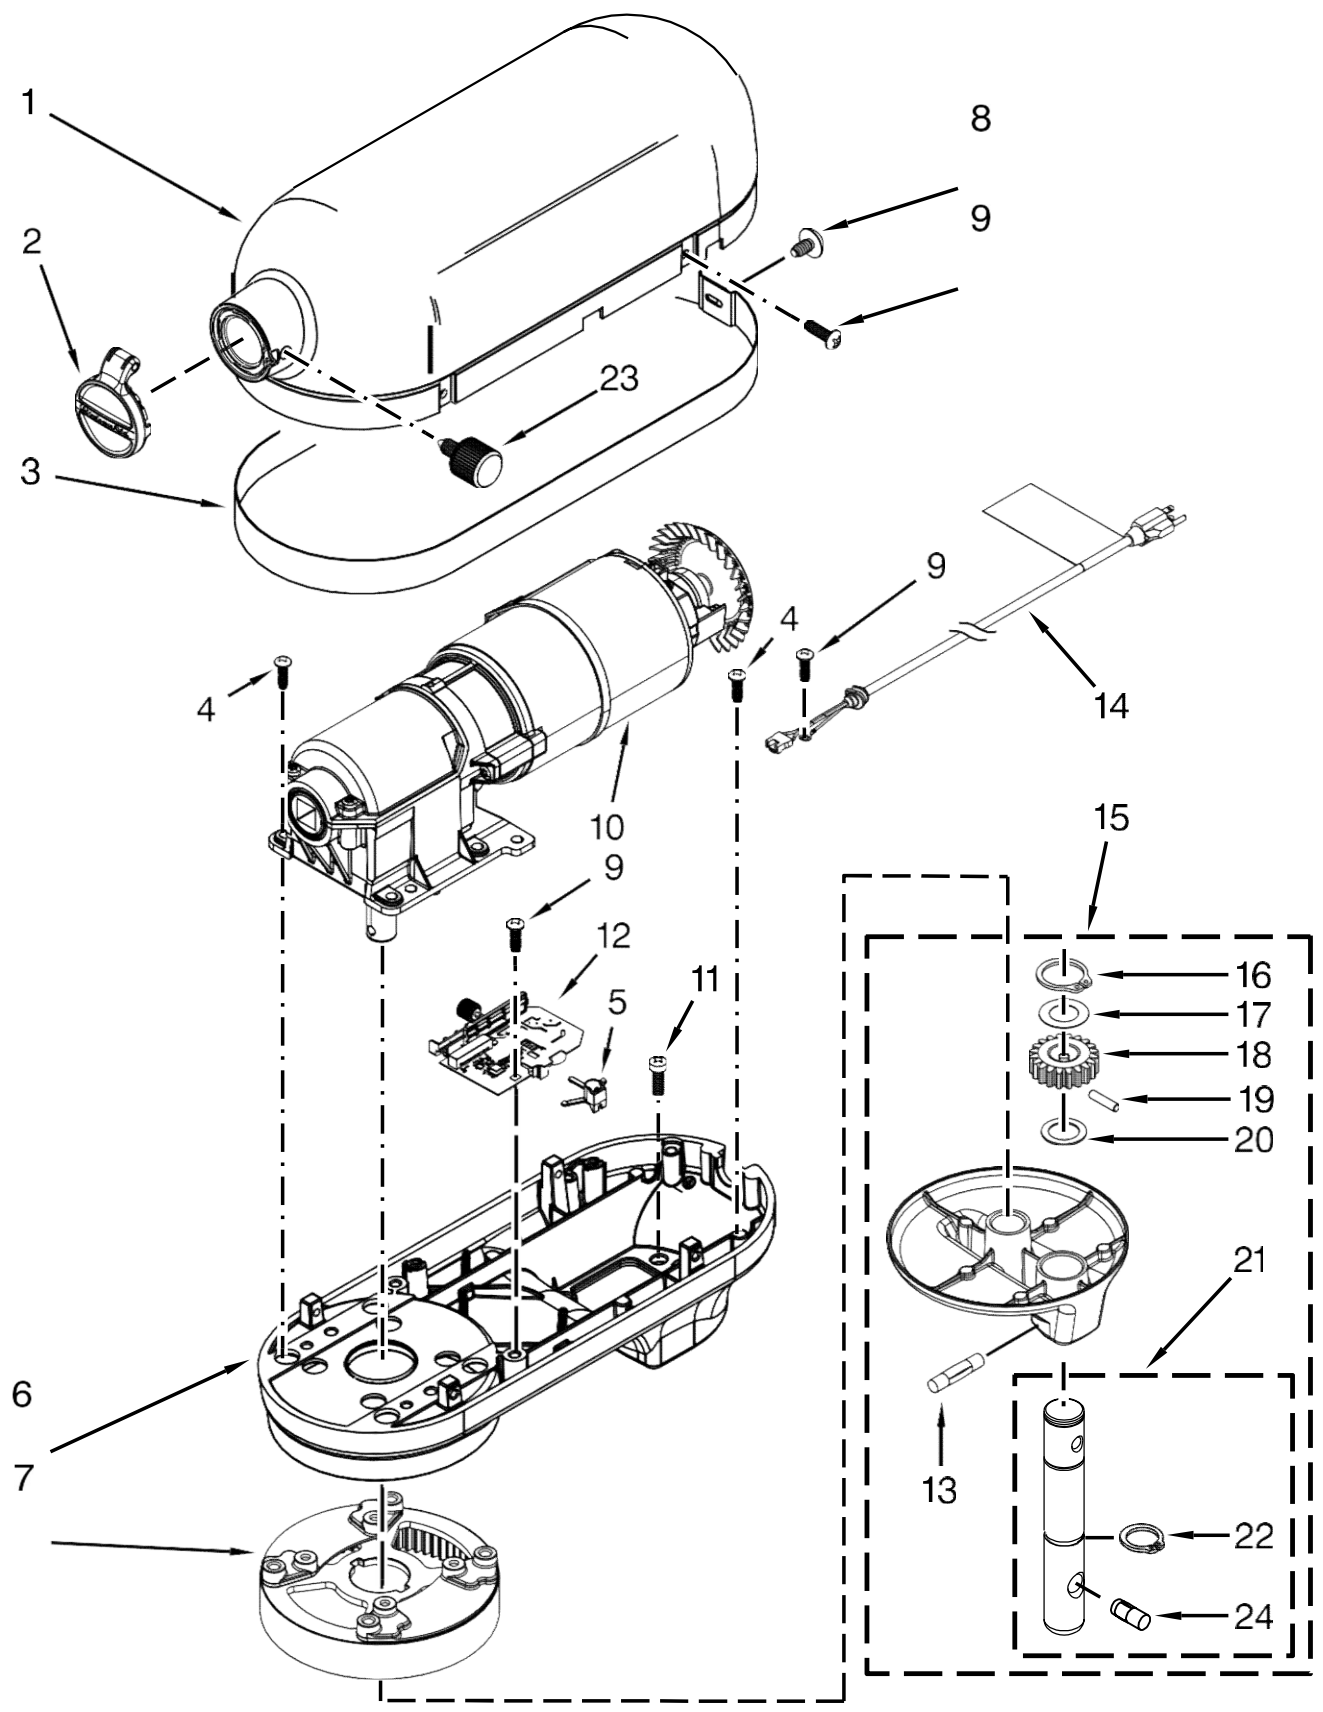

Batidora KitchenAid KSM6573CCU02

<u>Illus.</u> <u>No.</u>	<u>Part No.</u> <u>Description</u>	<u>Illus.</u> <u>No.</u>	<u>Part No.</u> <u>Description</u>	<u>Illus.</u> <u>No.</u>	<u>Part No.</u> <u>Description</u>
1	Motor Housing (Refer to Color Variation Parts Page)	8	3400617 Screw	16	9703438 Ring, Retaining
2	9703315 Cover, Attachment Hub	9	3400814 Screw	17	9706090 Washer
3	Trim Band (Refer to Color Variation Parts Page)	10	W10517938 Motor, 120 Volt Assembly	18	W10234643 Gear, Pinion
4	W10351843 Screw	11	3400200 Screw	19	9707223 Pin, Retaining
5	W10305968 Holder, Control	12	W10409930 Control Assembly	20	8533910 Washer
6	Lower Gearcase (Refer to Color Variation Parts Page)	13	W10234531 Pin, Groove	21	9708191 Shaft, Agitator
7	W10234493 Gear, Ring and Plate Assembly	14	Cord, Power W10234520 White W10338492 Black	22	9703680 Clip, Retaining Thumb Screw
		15	Planetary Assembly (Refer to Color Variation Parts Page)	23	W10417014 Chrome
				24	9704677 Pin, Groove