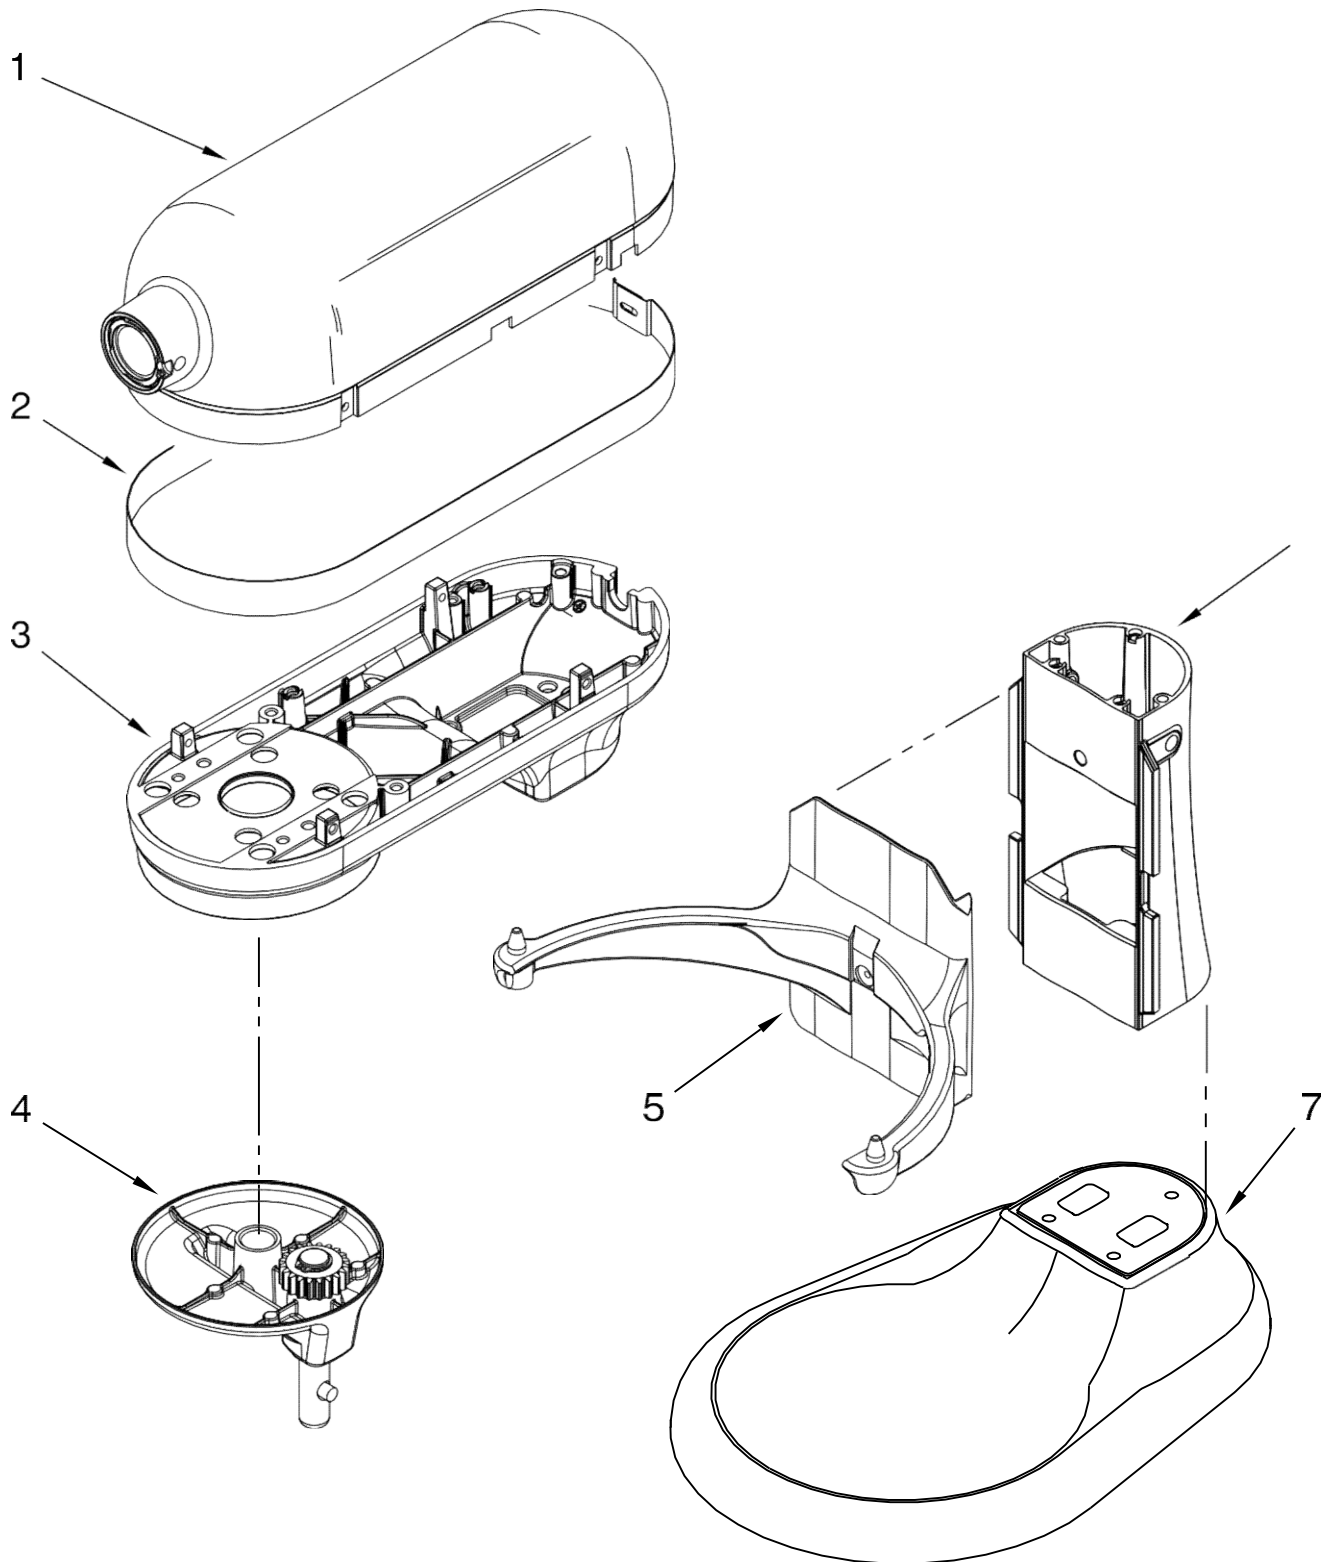

PARTS LIST

for

KitchenAid®

6 QT. STAND MIXER

COSTCO – BOWL LIFT

MODELS:

KSM6573CWH1 (White)
KSM6573COB1 (Onyx Black)
KSM6573CER1 (Empire Red)
KSM6573CCU1 (Contour Silver)

FOR CUSTOMER SATISFACTION ALWAYS USE

Illus. No.	Part No.	DESCRIPTION
1	**	Gearcase Motor Housing
2	9703315	Cap, Attachment Hub, Hinged
3	**	Band, Trim
4	W10351843	Screw
5	W10305968	Holder, Control
6	**	Lower Gearcase
7	W10234493	Gear, Ring & Plate to Planetary
8	3400617	Screw
9	3400814	Screw
10	W10234504	Motor, 120 V Assy w/Transmission
11	3400200	Screw
12	W10409930	Control Assembly
13	W10234531	Pin, Groove
14		Cord, Power
	W10234520	White
	W10338492	Black
15	**	Planetary Assembly
16	9703438	Clip, Retaining
17	9706090	Washer
18	W10234643	Gear, Pinion
19	9707223	Pin, Retaining
20	8533910	Washer
21	9708191	Shaft, Agitator
22	9703680	Clip, Retaining
23		Thumb Screw
	W10417014	Chrome
24	9704677	Pin, Groove

**Refer To Page 3
Color Variation Parts

Illus. No.	Part No.	DESCRIPTION
1		Literature Parts
	W10410027	Use & Care Guide
	W10493222	Repair Parts List
3	W10177650	Bowl, 6 Qt.
4	240185	Pin, Bowl Locating
5	9703474	Latch, Bowl Spring
6	3400018	Screw
7	* *	Bowl Support
8	* *	Base and Foot Assembly
9	9708649	Foot, Rubber
10	9703307	Clip
11	9706787	Rod, Bowl Lift
12	9237	Spring 13
	9703439	Washer
14	8533907	Nut
15	* *	Column Assembly
16	W10401173	Beater, Flat
17	W10335442	Hook, Dough
18	9706885	Arm, Bowl Lift
19	9704309	Whip, Wire
20	9703426	Cam, Adjusting
21	3400863	Screw
22	9706788	Handle, Bowl Lift
23	3400200	Screw