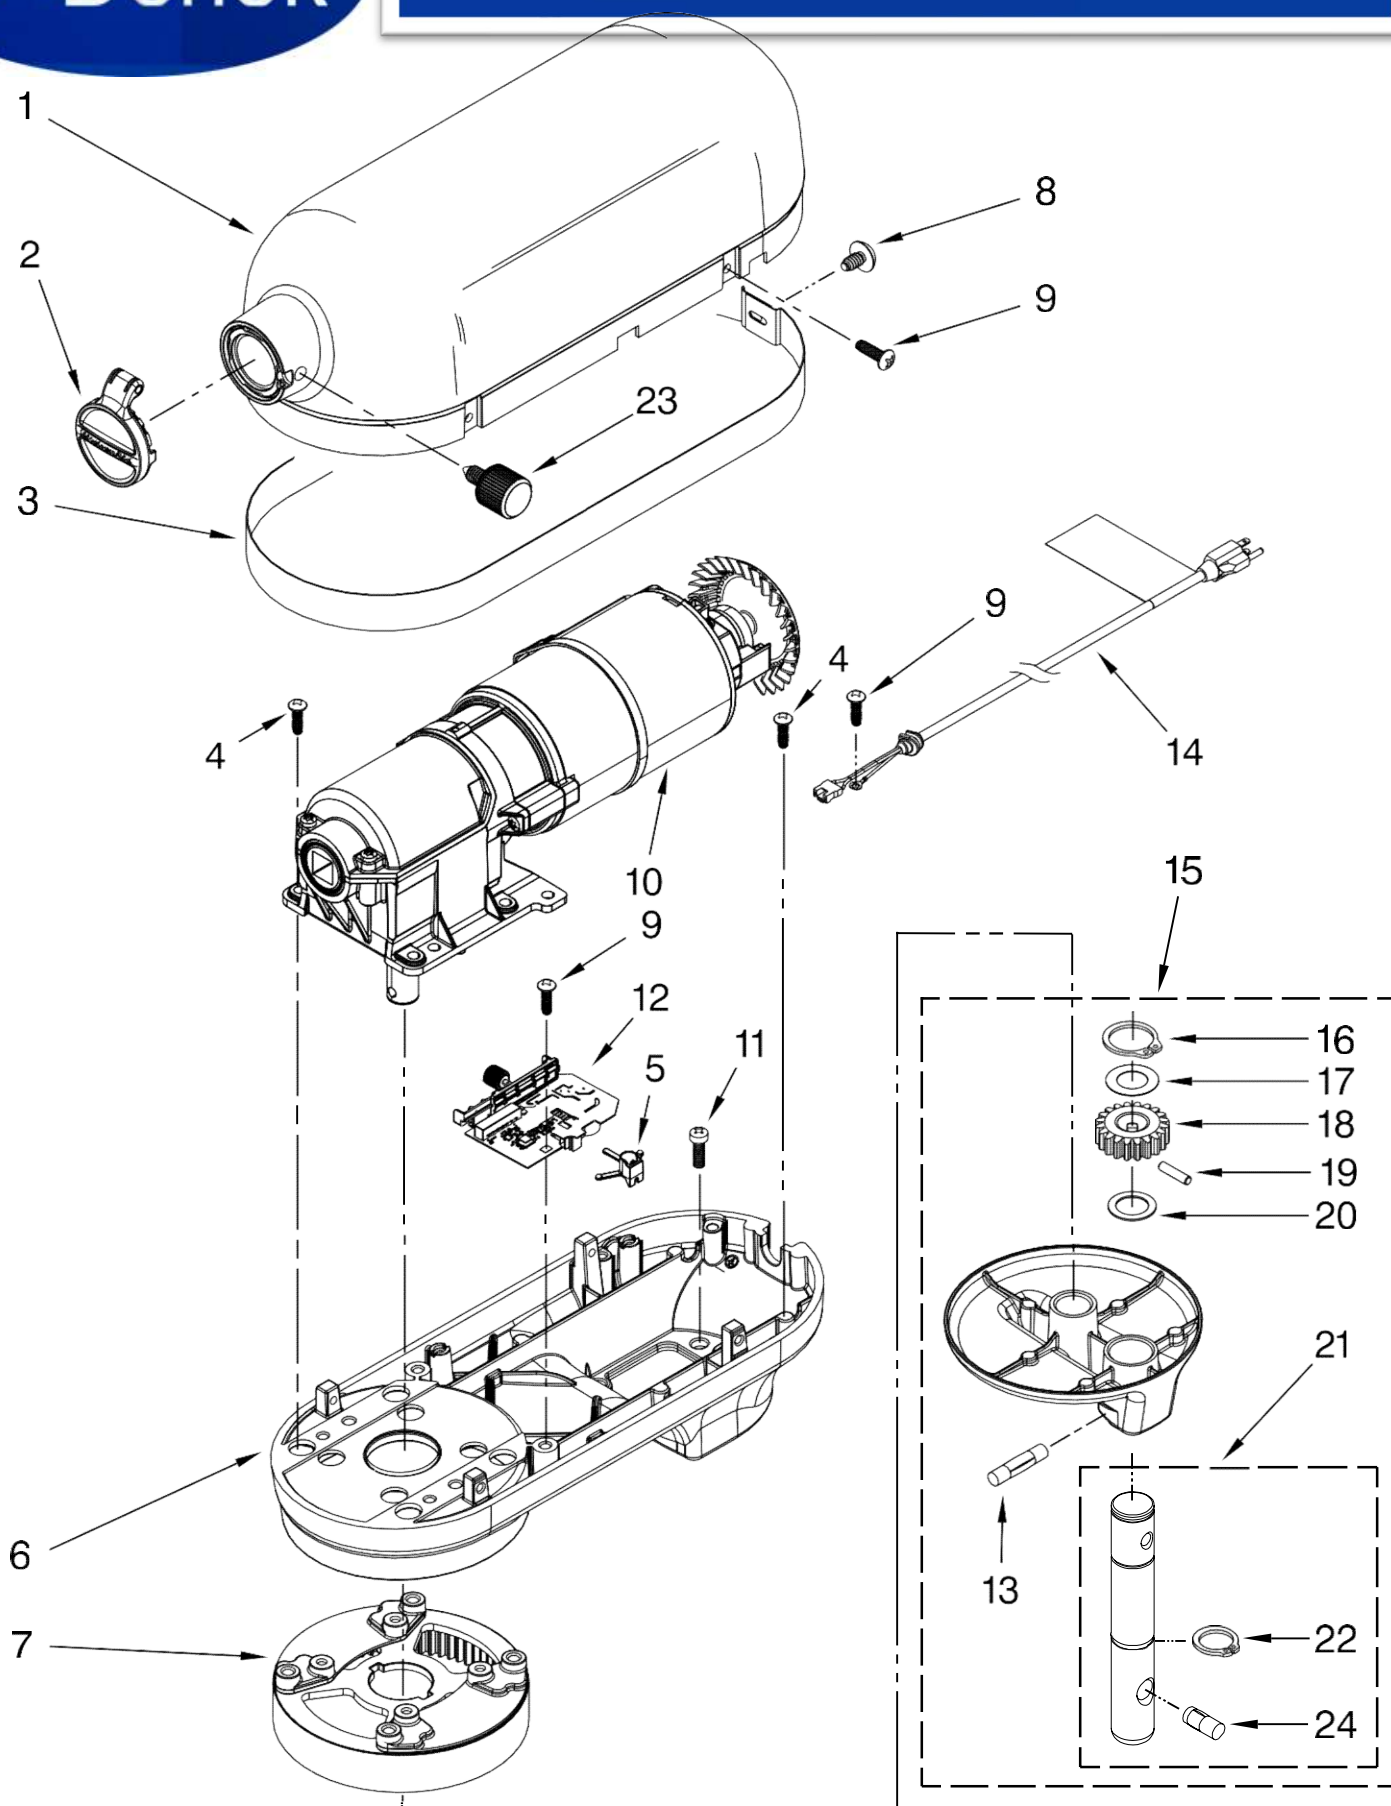

PARTS LIST

for

KitchenAid®

6 QT. STAND MIXER

COSTCO – BOWL LIFT

MODELS:

KSM6573CWH1 (White)
KSM6573COB1 (Onyx Black)
KSM6573CER1 (Empire Red)
KSM6573CCU1 (Contour Silver)

FOR CUSTOMER SATISFACTION ALWAYS USE

Illus. No.	Part No.	DESCRIPTION
1	**	Gearcase Motor Housing
2	9703315	Cap, Attachment Hub, Hinged
3	**	Band, Trim
4	W10351843	Screw
5	W10305968	Holder, Control
6	**	Lower Gearcase
7	W10234493	Gear, Ring & Plate to Planetary
8	3400617	Screw
9	3400814	Screw
10	W10234504	Motor, 120 V Assy w/Transmission
11	3400200	Screw
12	W10409930	Control Assembly
13	W10234531	Pin, Groove
14		Cord, Power
	W10234520	White
	W10338492	Black
15	**	Planetary Assembly
16	9703438	Clip, Retaining
17	9706090	Washer
18	W10234643	Gear, Pinion
19	9707223	Pin, Retaining
20	8533910	Washer
21	9708191	Shaft, Agitator
22	9703680	Clip, Retaining
23		Thumb Screw
	W10417014	Chrome
24	9704677	Pin, Groove

**Refer To Page 3
Color Variation Parts

Illus. No.	Part No.	DESCRIPTION
1		Literature Parts
	W10410027	Use & Care Guide
	W10493222	Repair Parts List
3	W10177650	Bowl, 6 Qt.
4	240185	Pin, Bowl Locating
5	9703474	Latch, Bowl Spring
6	3400018	Screw
7	* *	Bowl Support
8	* *	Base and Foot Assembly
9	9708649	Foot, Rubber
10	9703307	Clip
11	9706787	Rod, Bowl Lift
12	9237	Spring 13
	9703439	Washer
14	8533907	Nut
15	* *	Column Assembly
16	W10401173	Beater, Flat
17	W10335442	Hook, Dough
18	9706885	Arm, Bowl Lift
19	9704309	Whip, Wire
20	9703426	Cam, Adjusting
21	3400863	Screw
22	9706788	Handle, Bowl Lift
23	3400200	Screw