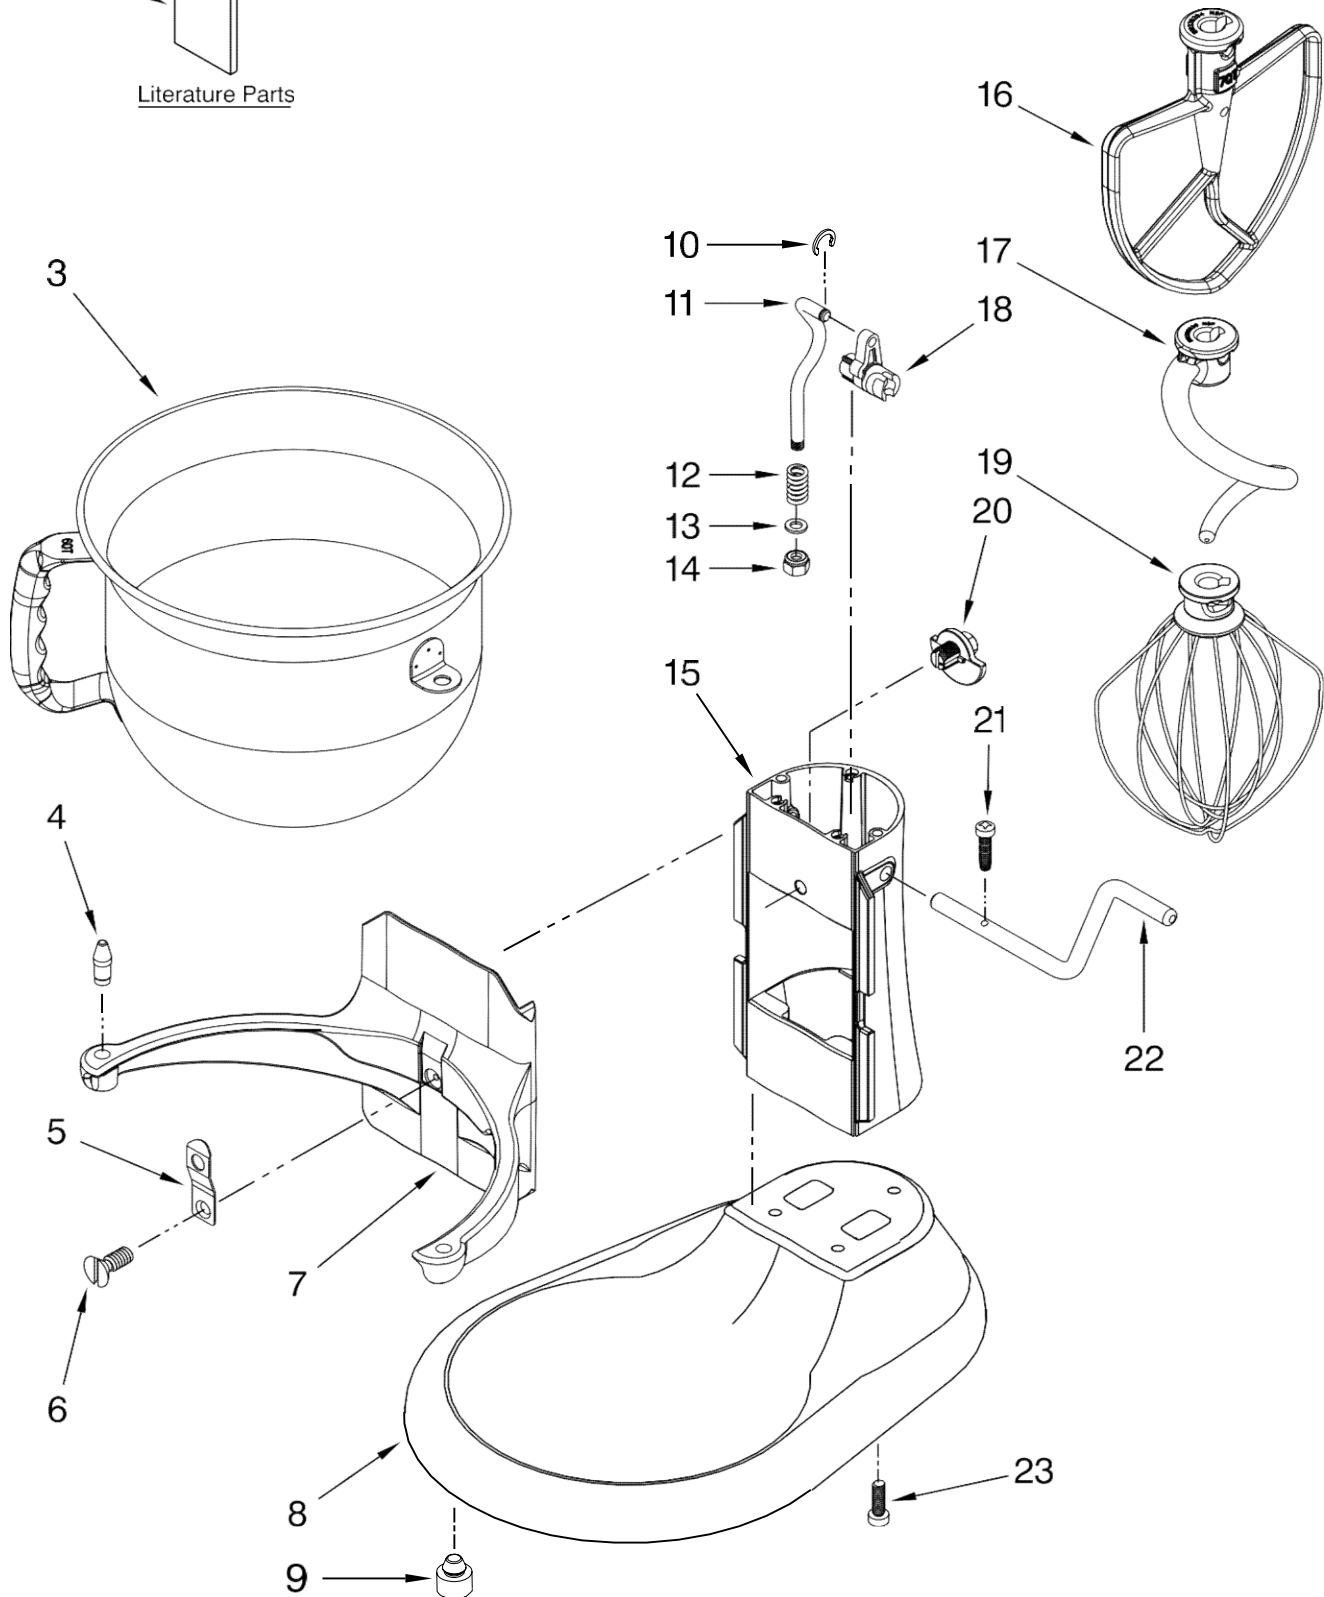

PARTS LIST

for

KitchenAid®

6 QT. STAND MIXER

COSTCO – BOWL LIFT

MODELS:

KSM6573CWH1 (White)
KSM6573COB1 (Onyx Black)
KSM6573CER1 (Empire Red)
KSM6573CCU1 (Contour Silver)

FOR CUSTOMER SATISFACTION ALWAYS USE

Illus. No.	Part No.	DESCRIPTION
1	**	Gearcase Motor Housing
2	9703315	Cap, Attachment Hub, Hinged
3	**	Band, Trim
4	W10351843	Screw
5	W10305968	Holder, Control
6	**	Lower Gearcase
7	W10234493	Gear, Ring & Plate to Planetary
8	3400617	Screw
9	3400814	Screw
10	W10234504	Motor, 120 V Assy w/Transmission
11	3400200	Screw
12	W10409930	Control Assembly
13	W10234531	Pin, Groove
14		Cord, Power
	W10234520	White
	W10338492	Black
15	**	Planetary Assembly
16	9703438	Clip, Retaining
17	9706090	Washer
18	W10234643	Gear, Pinion
19	9707223	Pin, Retaining
20	8533910	Washer
21	9708191	Shaft, Agitator
22	9703680	Clip, Retaining
23		Thumb Screw
	W10417014	Chrome
24	9704677	Pin, Groove

**Refer To Page 3
Color Variation Parts

Illus. No.	Part No.	DESCRIPTION
1		Literature Parts
	W10410027	Use & Care Guide
	W10493222	Repair Parts List
3	W10177650	Bowl, 6 Qt.
4	240185	Pin, Bowl Locating
5	9703474	Latch, Bowl Spring
6	3400018	Screw
7	* *	Bowl Support
8	* *	Base and Foot Assembly
9	9708649	Foot, Rubber
10	9703307	Clip
11	9706787	Rod, Bowl Lift
12	9237	Spring 13
	9703439	Washer
14	8533907	Nut
15	* *	Column Assembly
16	W10401173	Beater, Flat
17	W10335442	Hook, Dough
18	9706885	Arm, Bowl Lift
19	9704309	Whip, Wire
20	9703426	Cam, Adjusting
21	3400863	Screw
22	9706788	Handle, Bowl Lift
23	3400200	Screw