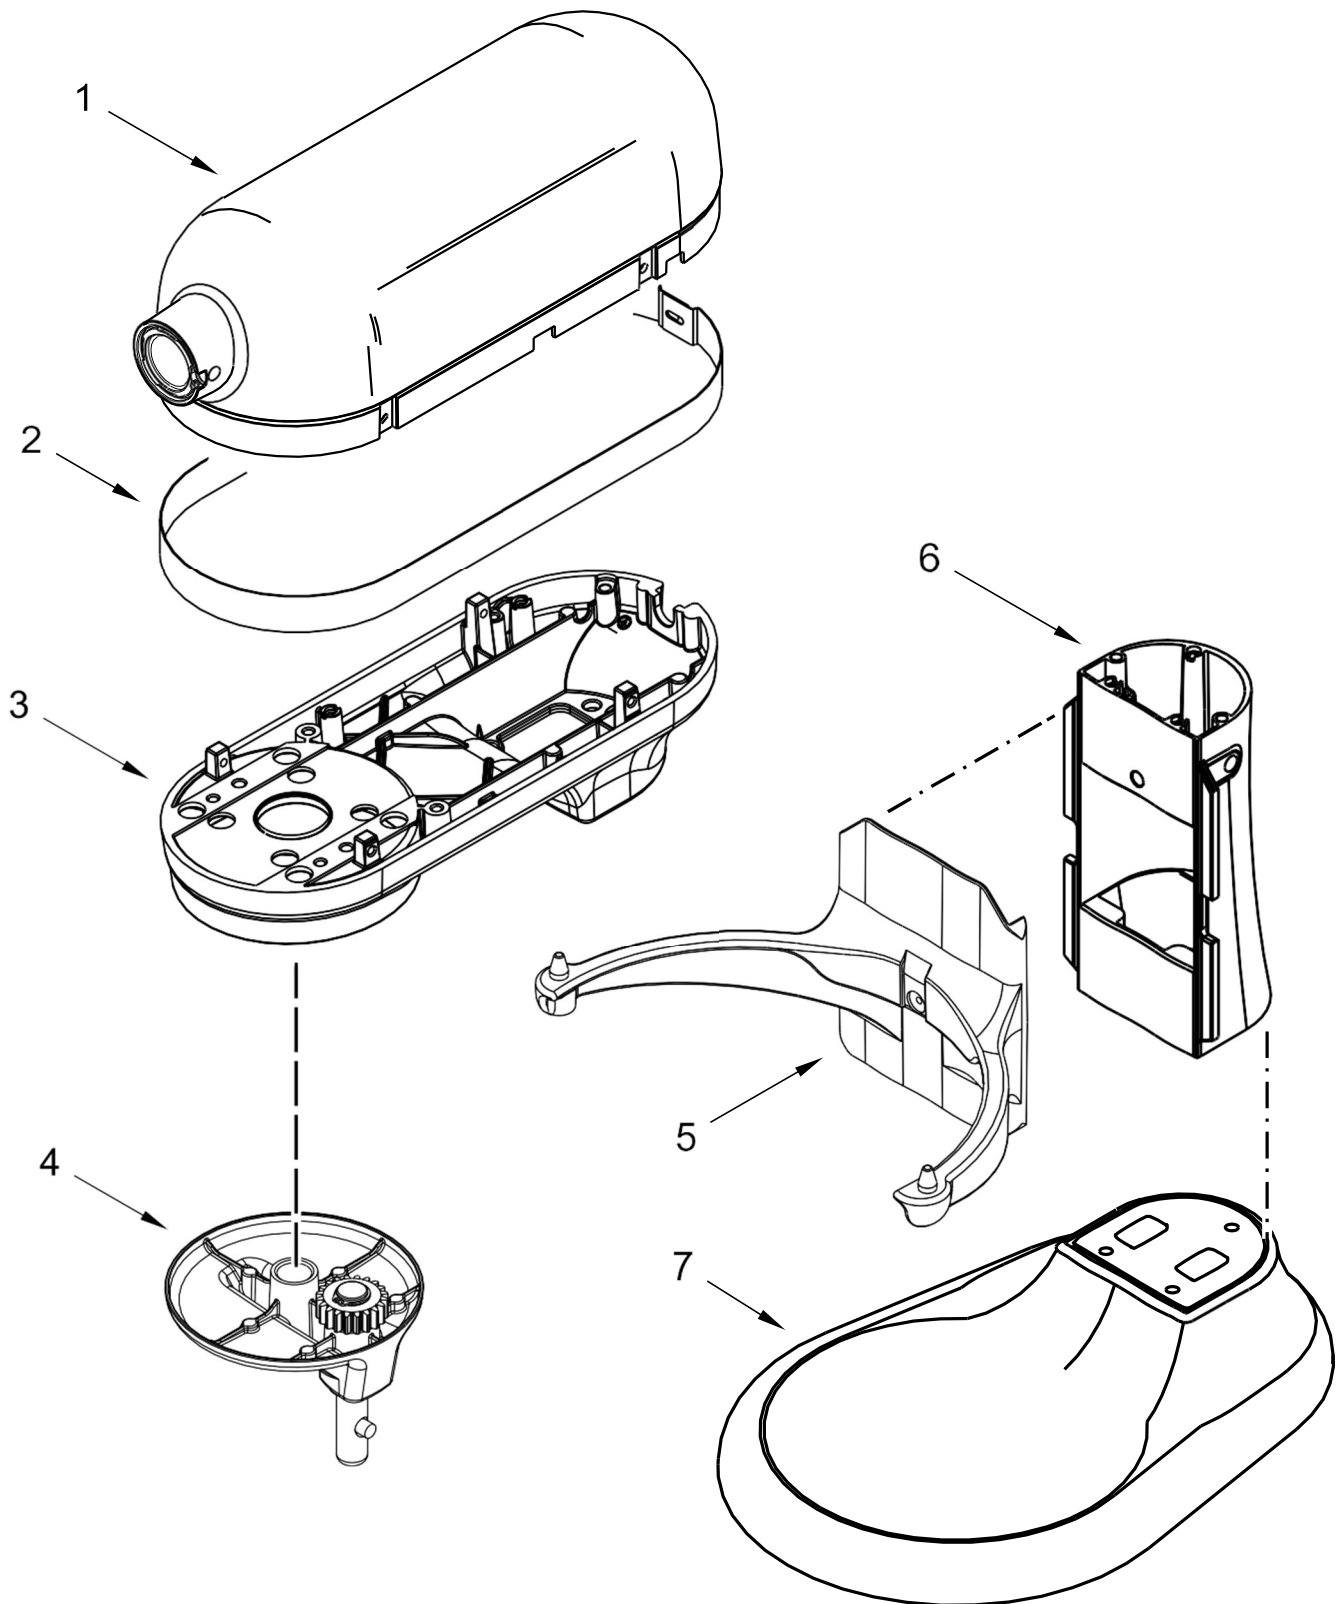

KitchenAid®

**6 QT. STAND MIXER
COSTCO - BOWL LIFT**

MODELS:

KSM6573CWH2 (White)

KSM6573COB2 (Onyx Black)

KSM6573CER2 (Empire Red)

KSM6573CCU2 (Contour Silver)

4KSM6573CWH2 (White)

4KSM6573COB2 (Onyx Black)

4KSM6573CER2 (Empire Red)

4KSM6573CCU2 (Contour Silver)

<u>Illus. No.</u>	<u>Part No.</u>	<u>Description</u>
1		Motor Housing
	9703311	White
	9705296	Onyx Black
	9705300	Empire Red
	W10327951	Contour Silver
2		Trim Band
	W10410026	Dark Platinum
3		Lower Gearcase
	W10234488	White
	W10410012	Onyx Black
	W10410011	Empire Red
	W10410010	Contour Silver

<u>Illus. No.</u>	<u>Part No.</u>	<u>Description</u>
4		Planetary
	W10420628	White
	W10410018	Onyx Black
	W10419426	Empire Red
	W10410016	Contour Silver
5		Bowl Support and Pins
	9707633	White
	9707876	Onyx Black
	9707883	Empire Red
	W10410004	Contour Silver

1

Literature Parts

<u>Illus.</u> <u>No.</u>	<u>Part No.</u>	<u>Description</u>	<u>Illus.</u> <u>No.</u>	<u>Part No.</u>	<u>Description</u>	<u>Illus.</u> <u>No.</u>	<u>Part No.</u>	<u>Description</u>
1		Literature Parts	9	9708649	Foot	20	9703426	Cam, Adjusting
	W10410027	Use and Care Guide, U.S.	10	9703307	Ring, Retaining	21	3400863	Screw
3	W10177650	Bowl, 6 Qt.	11	9706787	Rod, Bowl Lift	22	9706788	Handle, Bowl Lift
4	240185	Pin, Retaining Bowl	12	9237	Spring, Lift Rod	23	3400200	Screw
5	9703474	Clip, Bowl Retainer	13	9703439	Washer			
6	3400018	Screw	14	8533907	Nut			
7		Bowl Support and Pins (Refer to Color Variation Parts Page)	15		Column and Pins (Refer to Color Variation Parts Page)			
			16	W10401173	Beater, Flat			
8		Base and Foot Assembly (Refer to Color Variation Parts Page)	17	W10335442	Hook, Dough			
			18	9706885	Arm, Bowl Lift			
			19	9704309	Whip, Wire			