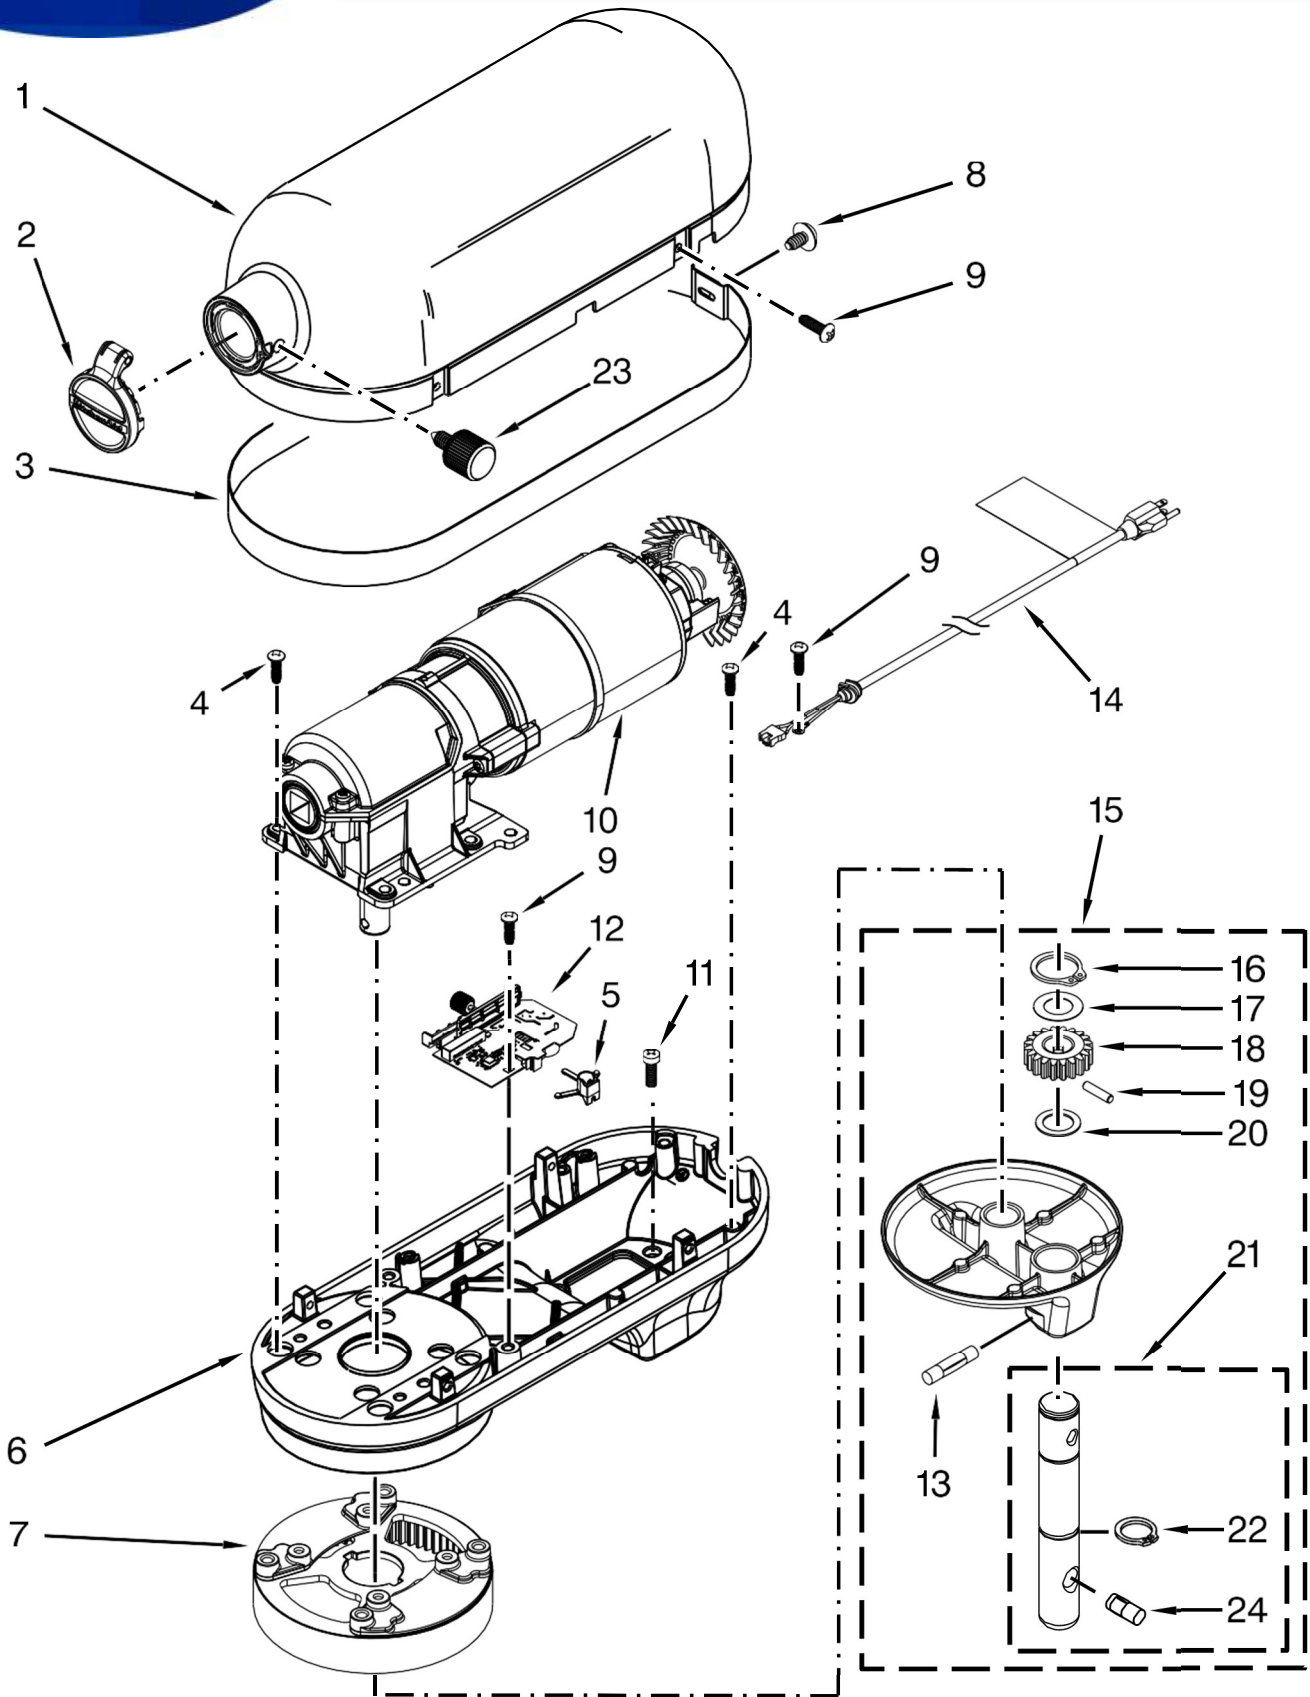

<u>Illus. No.</u>	<u>Part No.</u>	<u>Description</u>	<u>Illus. No.</u>	<u>Part No.</u>	<u>Description</u>	<u>Illus. No.</u>	<u>Part No.</u>	<u>Description</u>
1		Motor Housing (Refer to Color Variation Parts Page)	8	3400617	Screw	16	9703438	Ring, Retaining
			9	3400814	Screw	17	9706090	Washer
2	9703315	Cover, Attachment Hub	10	W10517938	Motor, 120 Volt Assembly	18	W10234643	Gear, Pinion
3		Trim Band (Refer to Color Variation Parts Page)	11	3400200	Screw	19	9707223	Pin, Retaining
4	W10351843	Screw	12	W10409930	Control Assembly	20	8533910	Washer
5	W10305968	Holder, Control	13	W10234531	Pin, Groove	21	9708191	Shaft, Agitator
6		Lower Gearcase (Refer to Color Variation Parts Page)	14		Cord, Power	22	9703680	Clip, Retaining
				W10234520	White	23		Thumb Screw
7	W10234493	Gear, Ring and Plate Assembly		W10338492	Black	24	W10417014	Chrome
			15		Planetary Assembly (Refer to Color Variation Parts Page)		9704677	Pin, Groove

1

Literature Parts

<u>Illus.</u> <u>No.</u>	<u>Part No.</u>	<u>Description</u>	<u>Illus.</u> <u>No.</u>	<u>Part No.</u>	<u>Description</u>	<u>Illus.</u> <u>No.</u>	<u>Part No.</u>	<u>Description</u>
1		Literature Parts	9	9708649	Foot	20	9703426	Cam, Adjusting
	W10410027	Use and Care Guide, U.S.	10	9703307	Ring, Retaining	21	3400863	Screw
3	W10177650	Bowl, 6 Qt.	11	9706787	Rod, Bowl Lift	22	9706788	Handle, Bowl Lift
4	240185	Pin, Retaining Bowl	12	9237	Spring, Lift Rod	23	3400200	Screw
5	9703474	Clip, Bowl Retainer	13	9703439	Washer			
6	3400018	Screw	14	8533907	Nut			
7		Bowl Support and Pins (Refer to Color Variation Parts Page)	15		Column and Pins (Refer to Color Variation Parts Page)			
			16	W10401173	Beater, Flat			
8		Base and Foot Assembly (Refer to Color Variation Parts Page)	17	W10335442	Hook, Dough			
			18	9706885	Arm, Bowl Lift			
			19	9704309	Whip, Wire			