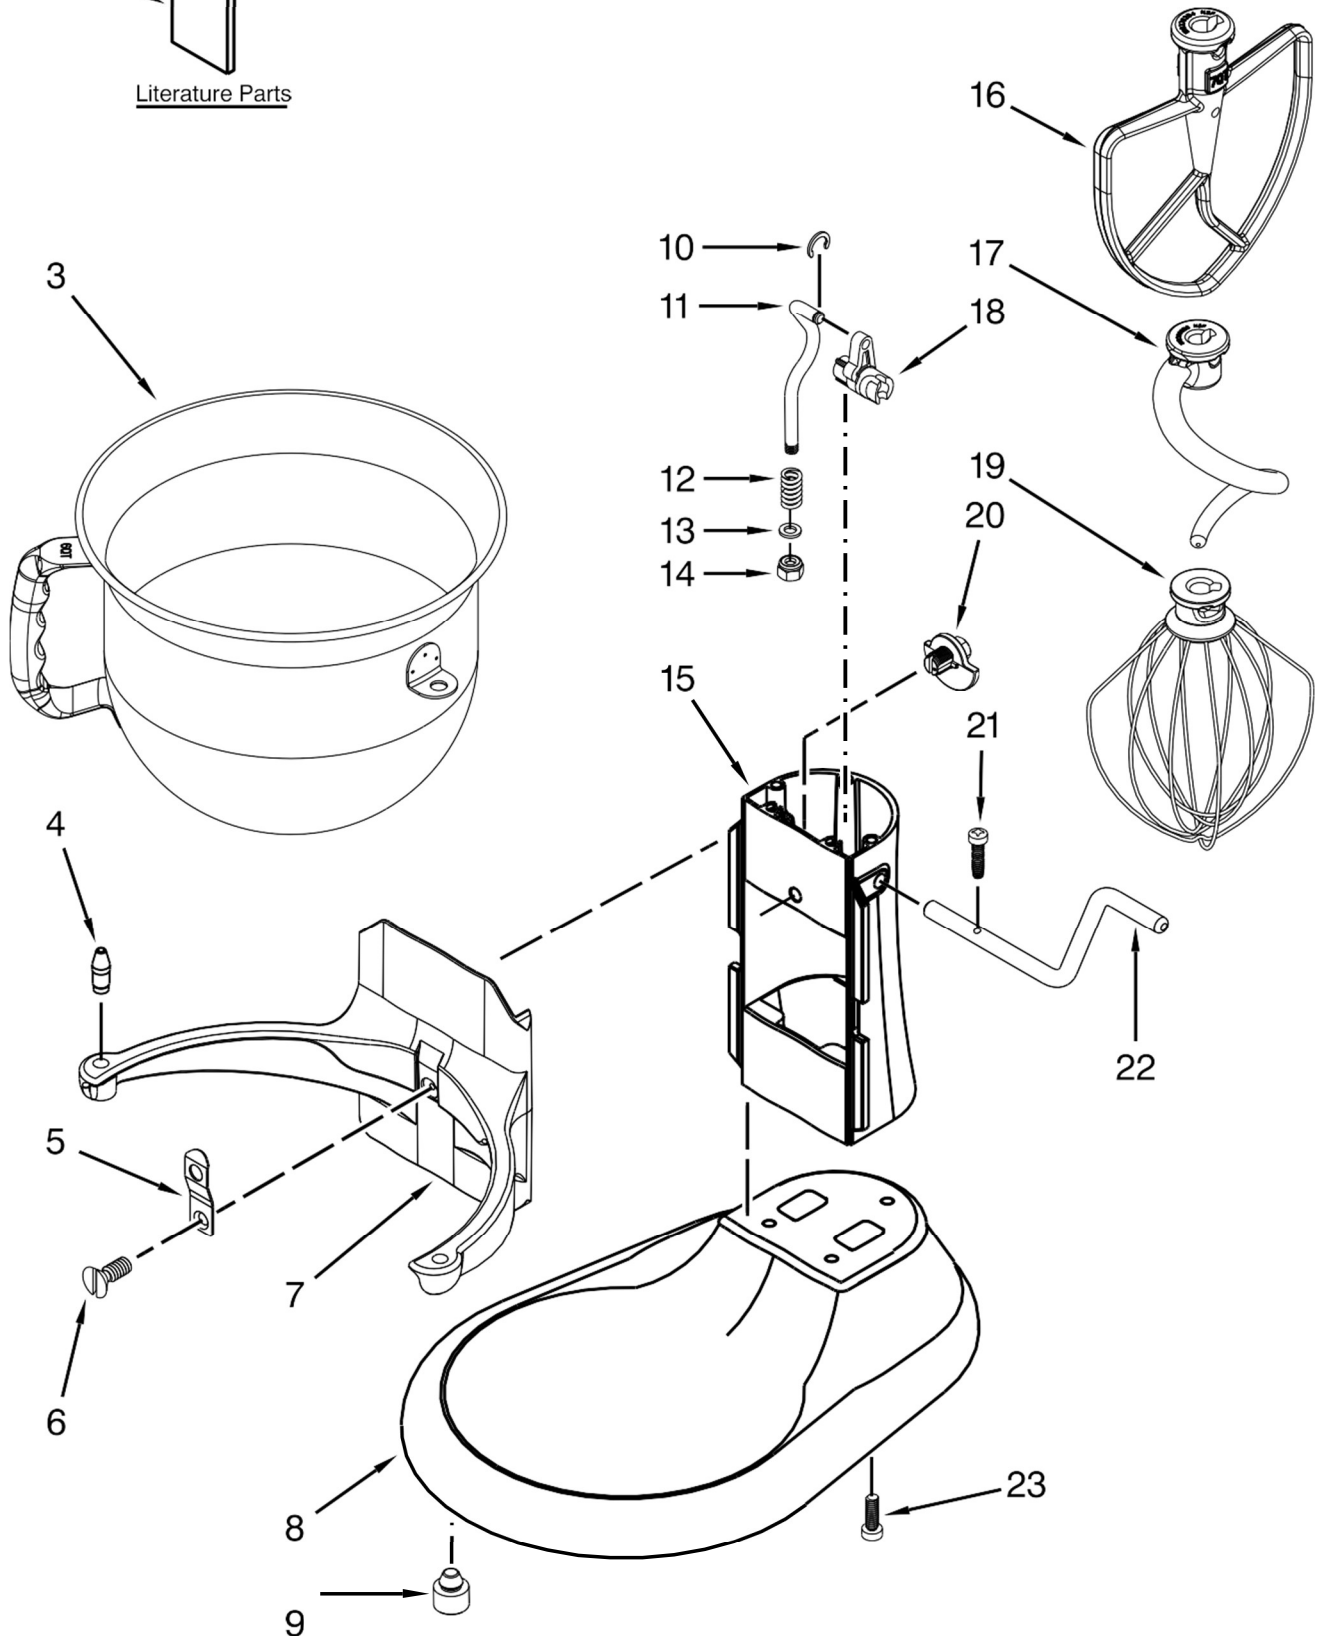

<u>Illus. No.</u>	<u>Part No.</u>	<u>Description</u>	<u>Illus. No.</u>	<u>Part No.</u>	<u>Description</u>	<u>Illus. No.</u>	<u>Part No.</u>	<u>Description</u>
1		Motor Housing (Refer to Color Variation Parts Page)	8	3400617	Screw	16	9703438	Ring, Retaining
			9	3400814	Screw	17	9706090	Washer
2	9703315	Cover, Attachment Hub	10	W10517938	Motor, 120 Volt Assembly	18	W10234643	Gear, Pinion
3		Trim Band (Refer to Color Variation Parts Page)	11	3400200	Screw	19	9707223	Pin, Retaining
4	W10351843	Screw	12	W10409930	Control Assembly	20	8533910	Washer
5	W10305968	Holder, Control	13	W10234531	Pin, Groove	21	9708191	Shaft, Agitator
6		Lower Gearcase (Refer to Color Variation Parts Page)	14		Cord, Power	22	9703680	Clip, Retaining
				W10234520	White	23		Thumb Screw
7	W10234493	Gear, Ring and Plate Assembly		W10338492	Black	24	W10417014	Chrome
			15		Planetary Assembly (Refer to Color Variation Parts Page)		9704677	Pin, Groove

1

Literature Parts

<u>Illus.</u> <u>No.</u>	<u>Part No.</u>	<u>Description</u>	<u>Illus.</u> <u>No.</u>	<u>Part No.</u>	<u>Description</u>	<u>Illus.</u> <u>No.</u>	<u>Part No.</u>	<u>Description</u>
1		Literature Parts	9	9708649	Foot	20	9703426	Cam, Adjusting
	W10410027	Use and Care Guide, U.S.	10	9703307	Ring, Retaining	21	3400863	Screw
3	W10177650	Bowl, 6 Qt.	11	9706787	Rod, Bowl Lift	22	9706788	Handle, Bowl Lift
4	240185	Pin, Retaining Bowl	12	9237	Spring, Lift Rod	23	3400200	Screw
5	9703474	Clip, Bowl Retainer	13	9703439	Washer			
6	3400018	Screw	14	8533907	Nut			
7		Bowl Support and Pins (Refer to Color Variation Parts Page)	15		Column and Pins (Refer to Color Variation Parts Page)			
			16	W10401173	Beater, Flat			
8		Base and Foot Assembly (Refer to Color Variation Parts Page)	17	W10335442	Hook, Dough			
			18	9706885	Arm, Bowl Lift			
			19	9704309	Whip, Wire			