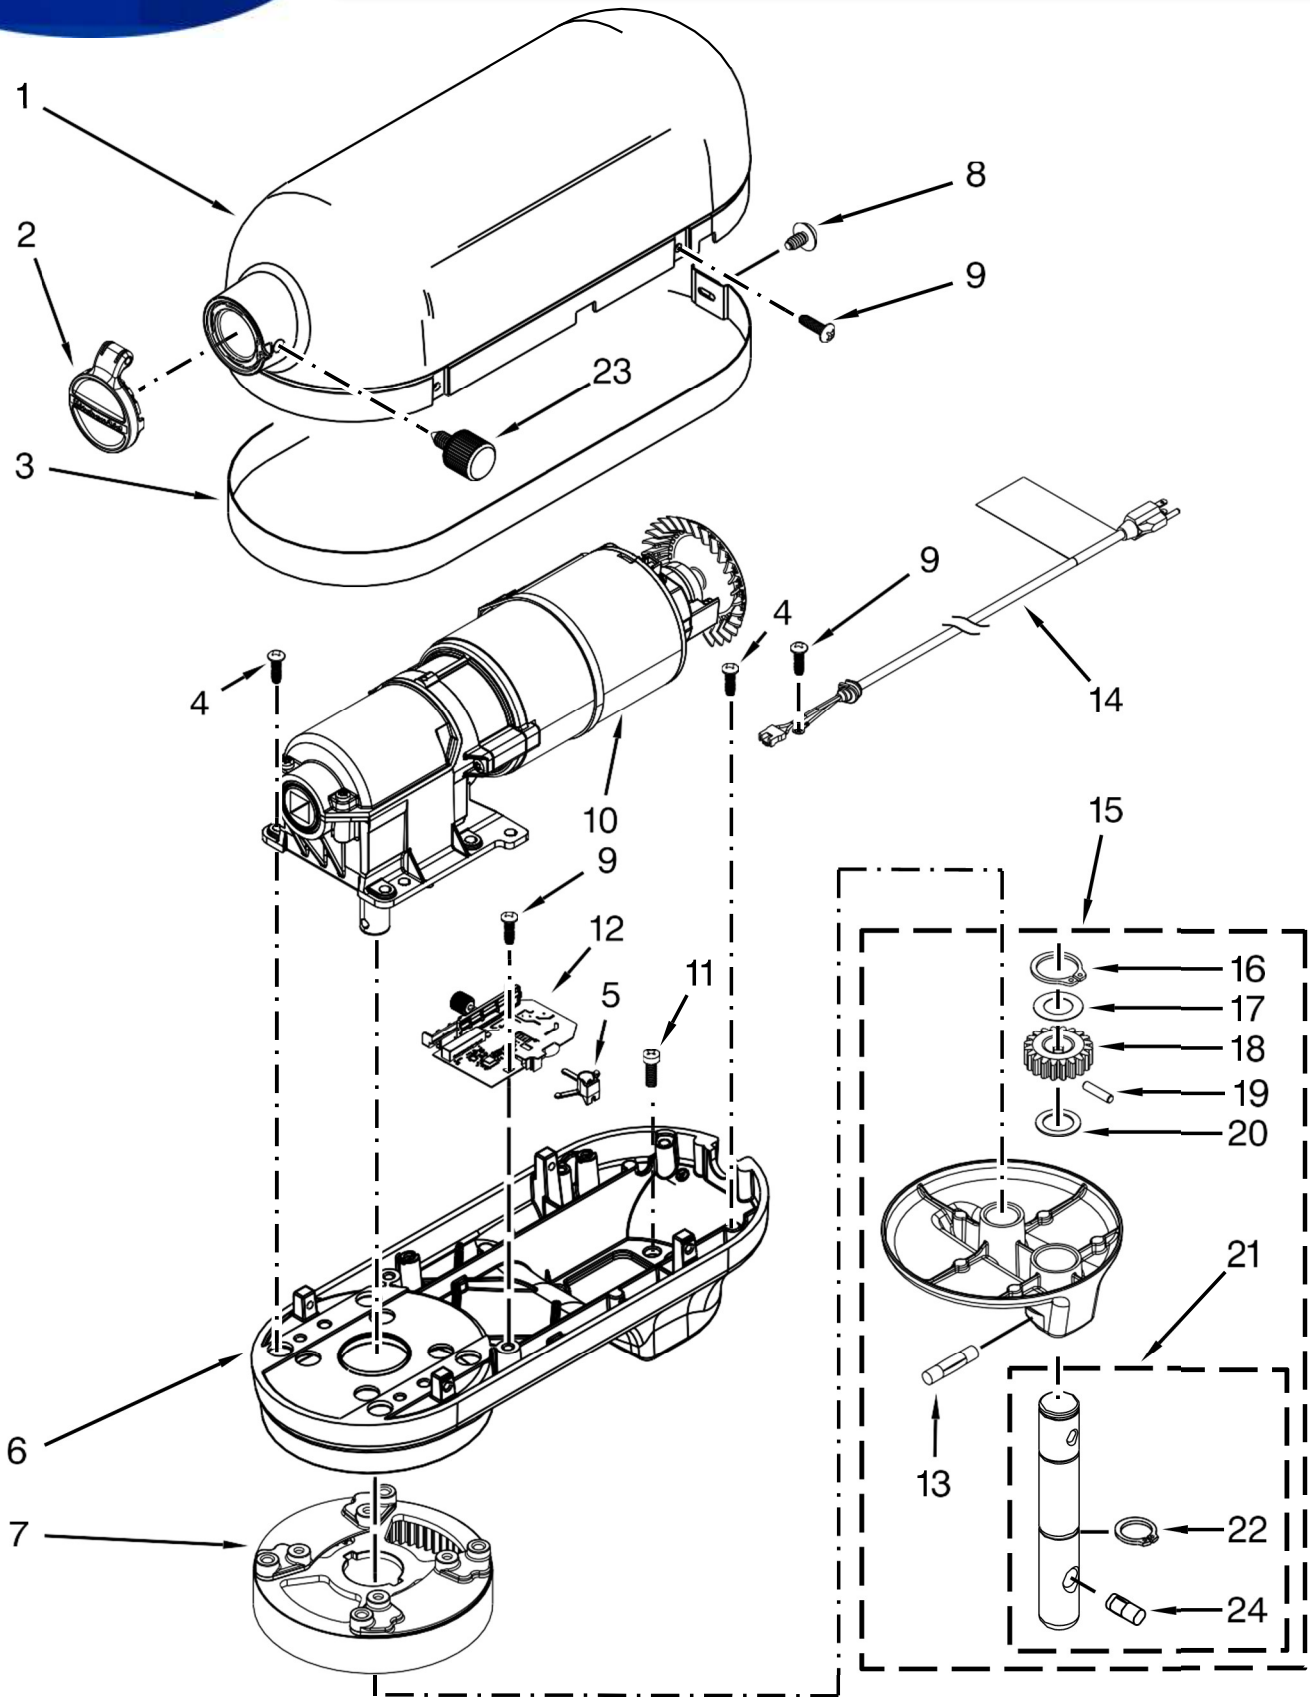

<u>Illus. No.</u>	<u>Part No.</u>	<u>Description</u>	<u>Illus. No.</u>	<u>Part No.</u>	<u>Description</u>	<u>Illus. No.</u>	<u>Part No.</u>	<u>Description</u>
1		Motor Housing (Refer to Color Variation Parts Page)	8	3400617	Screw	16	9703438	Ring, Retaining
			9	3400814	Screw	17	9706090	Washer
2	9703315	Cover, Attachment Hub	10	W10517938	Motor, 120 Volt Assembly	18	W10234643	Gear, Pinion
3		Trim Band (Refer to Color Variation Parts Page)	11	3400200	Screw	19	9707223	Pin, Retaining
4	W10351843	Screw	12	W10409930	Control Assembly	20	8533910	Washer
5	W10305968	Holder, Control	13	W10234531	Pin, Groove	21	9708191	Shaft, Agitator
6		Lower Gearcase (Refer to Color Variation Parts Page)	14		Cord, Power	22	9703680	Clip, Retaining
				W10234520	White	23		Thumb Screw
7	W10234493	Gear, Ring and Plate Assembly		W10338492	Black		W10417014	Chrome
			15		Planetary Assembly (Refer to Color Variation Parts Page)	24	9704677	Pin, Groove

1

Literature Parts

<u>Illus. No.</u>	<u>Part No.</u>	<u>Description</u>	<u>Illus. No.</u>	<u>Part No.</u>	<u>Description</u>	<u>Illus. No.</u>	<u>Part No.</u>	<u>Description</u>
1		Literature Parts	9	9708649	Foot	20	9703426	Cam, Adjusting
	W10410027	Use and Care Guide, U.S.	10	9703307	Ring, Retaining	21	3400863	Screw
3	W10177650	Bowl, 6 Qt.	11	9706787	Rod, Bowl Lift	22	9706788	Handle, Bowl Lift
4	240185	Pin, Retaining Bowl	12	9237	Spring, Lift Rod	23	3400200	Screw
5	9703474	Clip, Bowl Retainer	13	9703439	Washer			
6	3400018	Screw	14	8533907	Nut			
7		Bowl Support and Pins (Refer to Color Variation Parts Page)	15		Column and Pins (Refer to Color Variation Parts Page)			
			16	W10401173	Beater, Flat			
8		Base and Foot Assembly (Refer to Color Variation Parts Page)	17	W10335442	Hook, Dough			
			18	9706885	Arm, Bowl Lift			
			19	9704309	Whip, Wire			