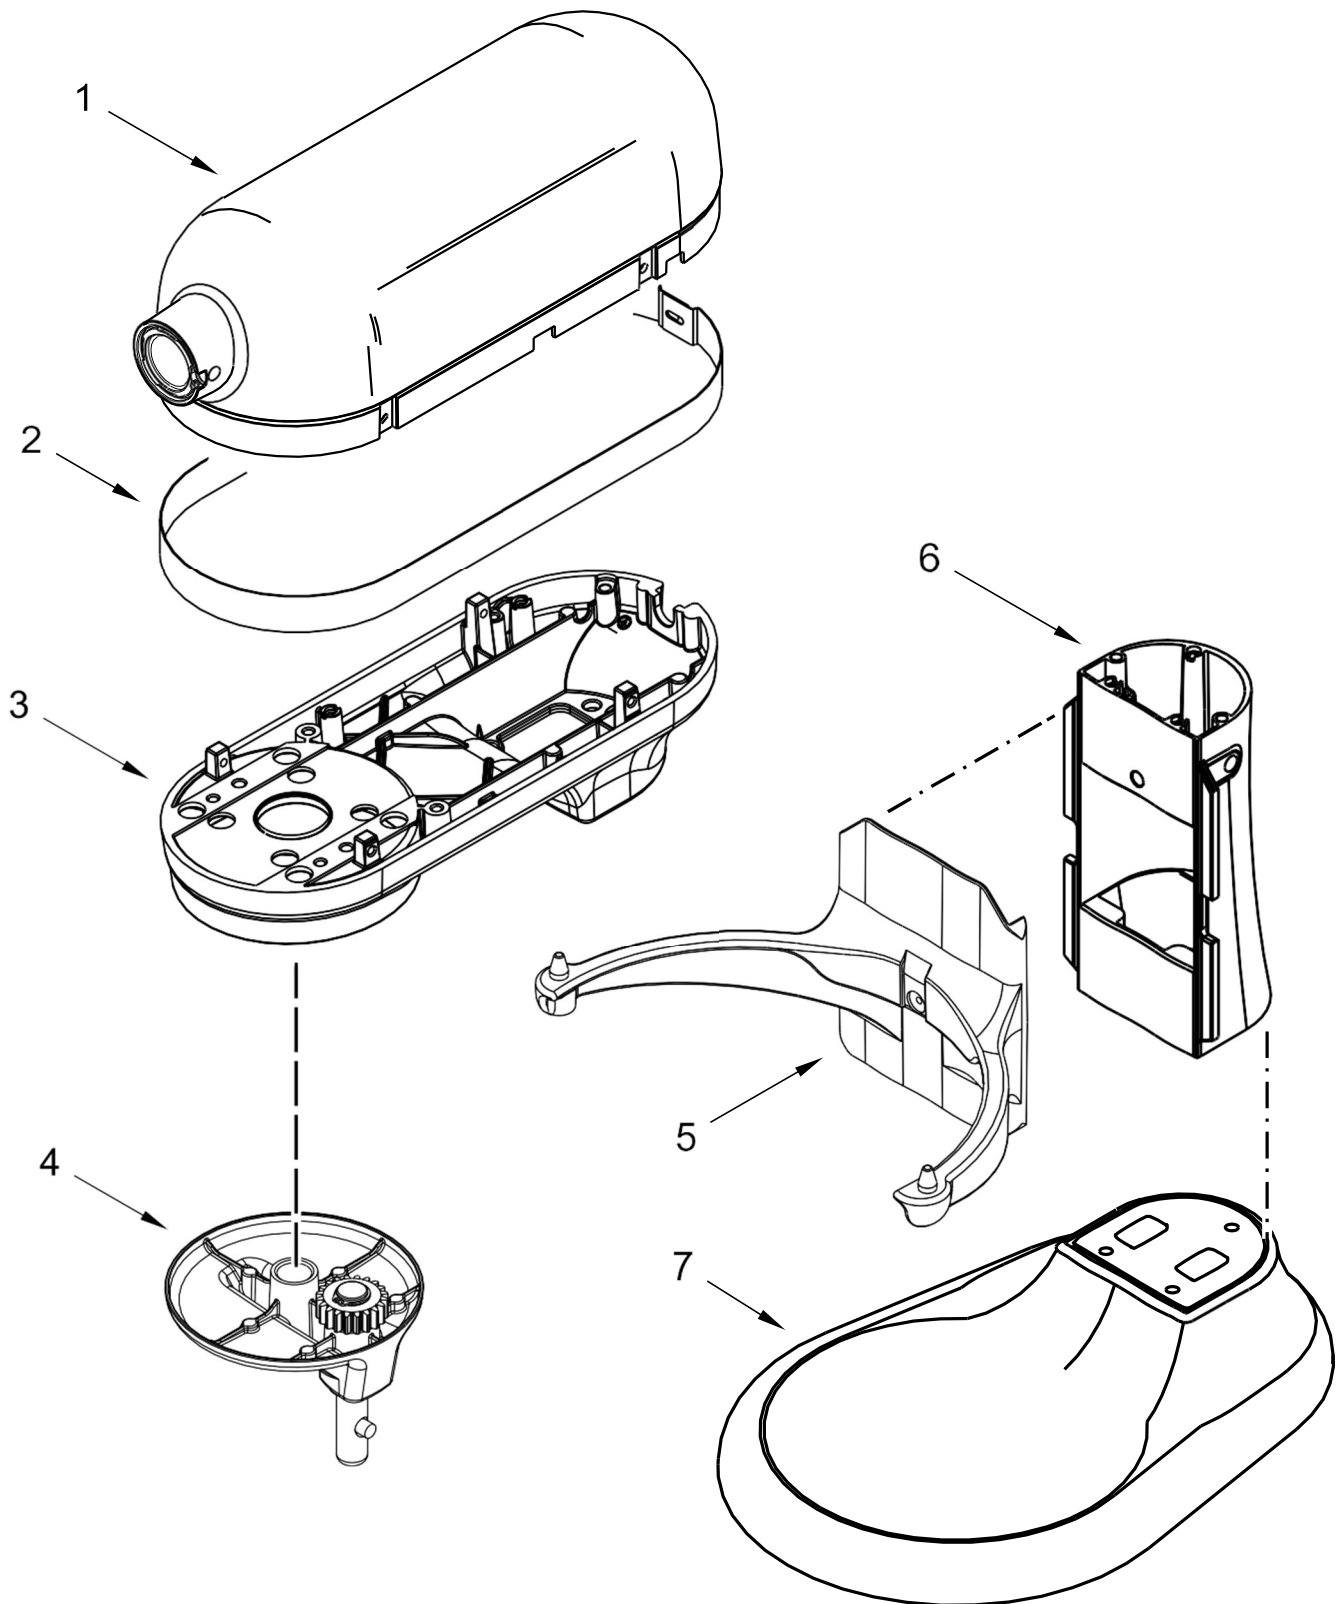

**KitchenAid®**

**6 QT. STAND MIXER  
COSTCO - BOWL LIFT**

**MODELS:**

KSM6573CWH2 (White)

KSM6573COB2 (Onyx Black)

KSM6573CER2 (Empire Red)

KSM6573CCU2 (Contour Silver)

4KSM6573CWH2 (White)

4KSM6573COB2 (Onyx Black)

4KSM6573CER2 (Empire Red)

4KSM6573CCU2 (Contour Silver)

<u>Illus. No.</u>	<u>Part No.</u>	<u>Description</u>
1		Motor Housing
	9703311	White
	9705296	Onyx Black
	9705300	Empire Red
	W10327951	Contour Silver
2		Trim Band
	W10410026	Dark Platinum
3		Lower Gearcase
	W10234488	White
	W10410012	Onyx Black
	W10410011	Empire Red
	W10410010	Contour Silver

<u>Illus. No.</u>	<u>Part No.</u>	<u>Description</u>
4		Planetary
	W10420628	White
	W10410018	Onyx Black
	W10419426	Empire Red
	W10410016	Contour Silver
5		Bowl Support and Pins
	9707633	White
	9707876	Onyx Black
	9707883	Empire Red
	W10410004	Contour Silver

1

Literature Parts

<u>Illus. No.</u>	<u>Part No.</u>	<u>Description</u>	<u>Illus. No.</u>	<u>Part No.</u>	<u>Description</u>	<u>Illus. No.</u>	<u>Part No.</u>	<u>Description</u>
1		Literature Parts	9	9708649	Foot	20	9703426	Cam, Adjusting
	W10410027	Use and Care Guide, U.S.	10	9703307	Ring, Retaining	21	3400863	Screw
3	W10177650	Bowl, 6 Qt.	11	9706787	Rod, Bowl Lift	22	9706788	Handle, Bowl Lift
4	240185	Pin, Retaining Bowl	12	9237	Spring, Lift Rod	23	3400200	Screw
5	9703474	Clip, Bowl Retainer	13	9703439	Washer			
6	3400018	Screw	14	8533907	Nut			
7		Bowl Support and Pins (Refer to Color Variation Parts Page)	15		Column and Pins (Refer to Color Variation Parts Page)			
			16	W10401173	Beater, Flat			
8		Base and Foot Assembly (Refer to Color Variation Parts Page)	17	W10335442	Hook, Dough			
			18	9706885	Arm, Bowl Lift			
			19	9704309	Whip, Wire			