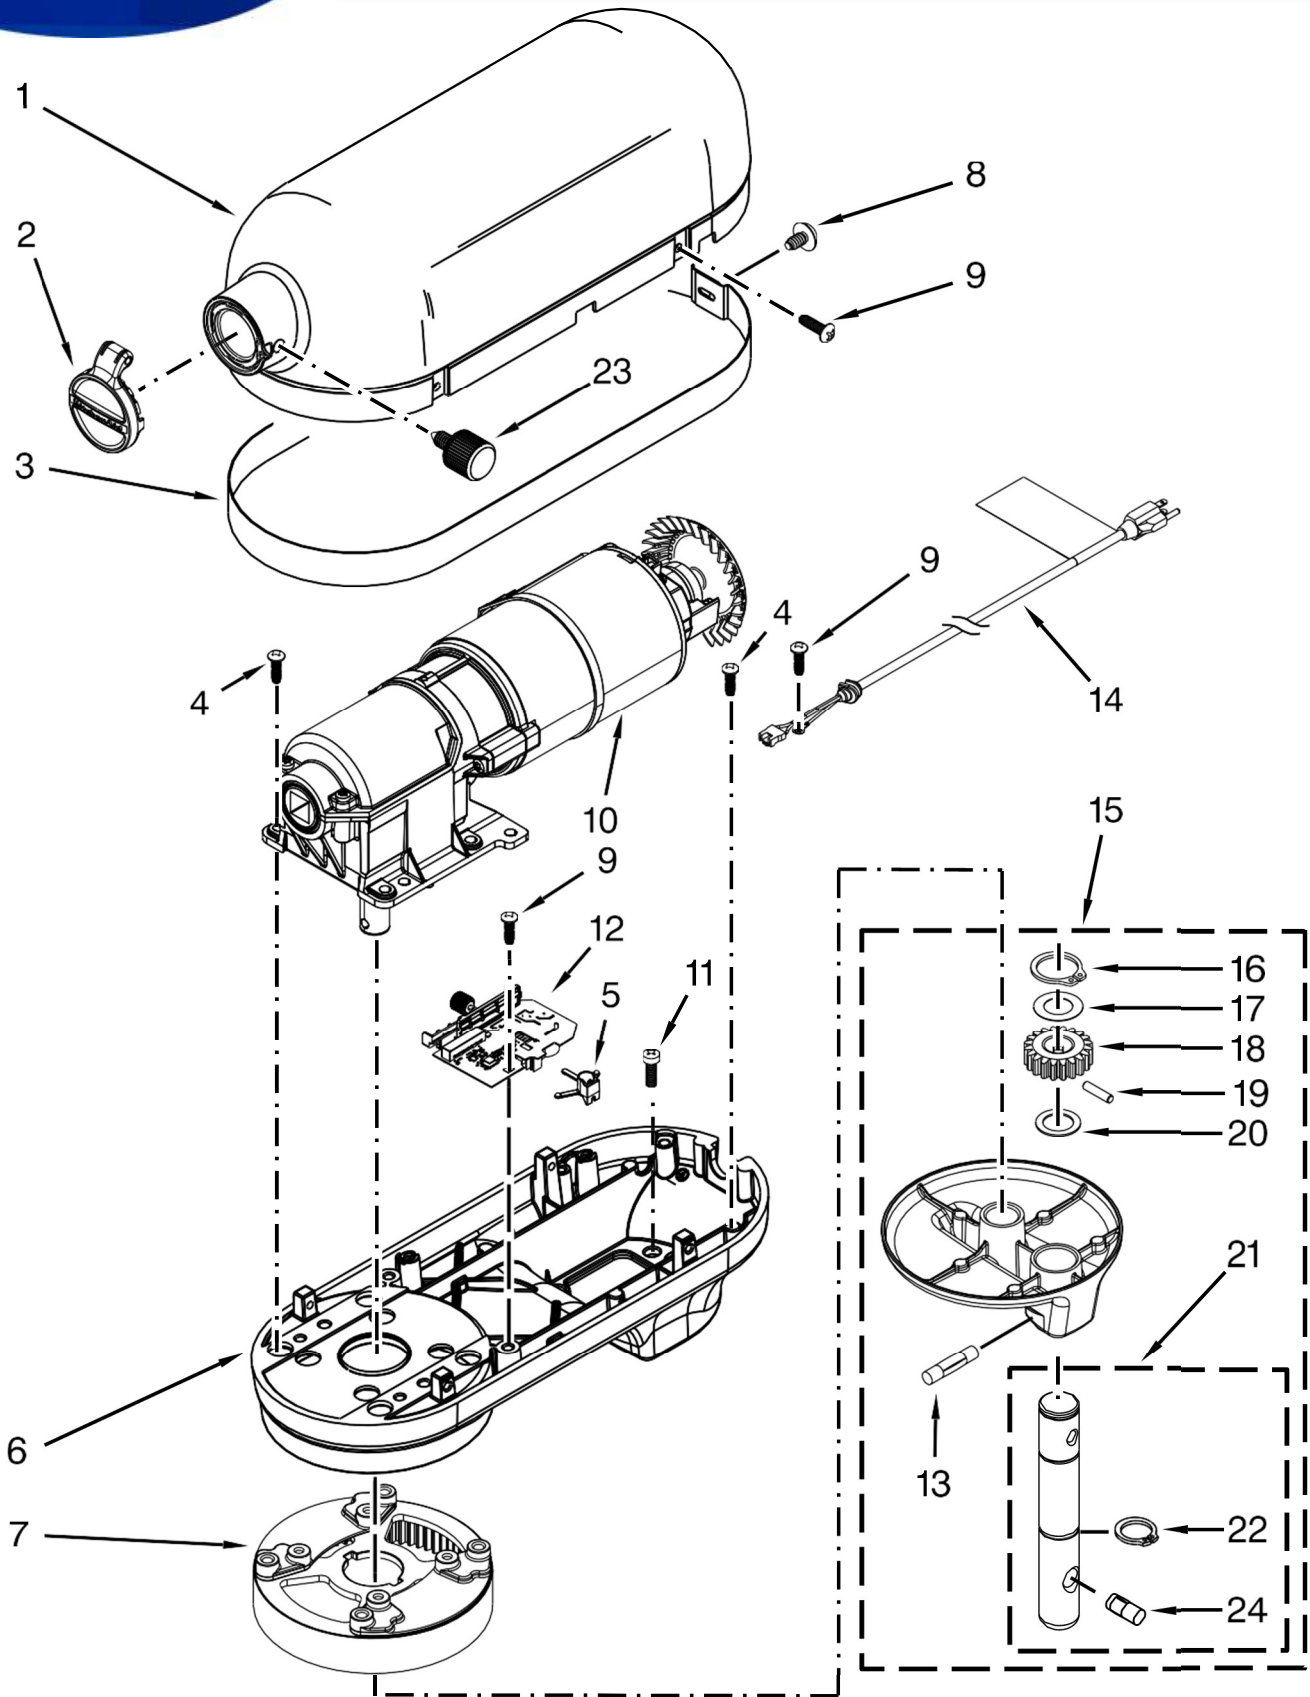

<u>Illus. No.</u>	<u>Part No.</u>	<u>Description</u>	<u>Illus. No.</u>	<u>Part No.</u>	<u>Description</u>	<u>Illus. No.</u>	<u>Part No.</u>	<u>Description</u>
1		Motor Housing (Refer to Color Variation Parts Page)	8	3400617	Screw	16	9703438	Ring, Retaining
2	9703315	Cover, Attachment Hub	9	3400814	Screw	17	9706090	Washer
3		Trim Band (Refer to Color Variation Parts Page)	10	W10517938	Motor, 120 Volt Assembly	18	W10234643	Gear, Pinion
4	W10351843	Screw	11	3400200	Screw	19	9707223	Pin, Retaining
5	W10305968	Holder, Control	12	W10409930	Control Assembly	20	8533910	Washer
6		Lower Gearcase (Refer to Color Variation Parts Page)	13	W10234531	Pin, Groove	21	9708191	Shaft, Agitator
7	W10234493	Gear, Ring and Plate Assembly	14		Cord, Power	22	9703680	Clip, Retaining
				W10234520	White	23		Thumb Screw
				W10338492	Black	24	W10417014	Chrome
			15		Planetary Assembly (Refer to Color Variation Parts Page)		9704677	Pin, Groove

1

Literature Parts

<u>Illus. No.</u>	<u>Part No.</u>	<u>Description</u>	<u>Illus. No.</u>	<u>Part No.</u>	<u>Description</u>	<u>Illus. No.</u>	<u>Part No.</u>	<u>Description</u>
1		Literature Parts	9	9708649	Foot	20	9703426	Cam, Adjusting
	W10410027	Use and Care Guide, U.S.	10	9703307	Ring, Retaining	21	3400863	Screw
3	W10177650	Bowl, 6 Qt.	11	9706787	Rod, Bowl Lift	22	9706788	Handle, Bowl Lift
4	240185	Pin, Retaining Bowl	12	9237	Spring, Lift Rod	23	3400200	Screw
5	9703474	Clip, Bowl Retainer	13	9703439	Washer			
6	3400018	Screw	14	8533907	Nut			
7		Bowl Support and Pins (Refer to Color Variation Parts Page)	15		Column and Pins (Refer to Color Variation Parts Page)			
			16	W10401173	Beater, Flat			
8		Base and Foot Assembly (Refer to Color Variation Parts Page)	17	W10335442	Hook, Dough			
			18	9706885	Arm, Bowl Lift			
			19	9704309	Whip, Wire			