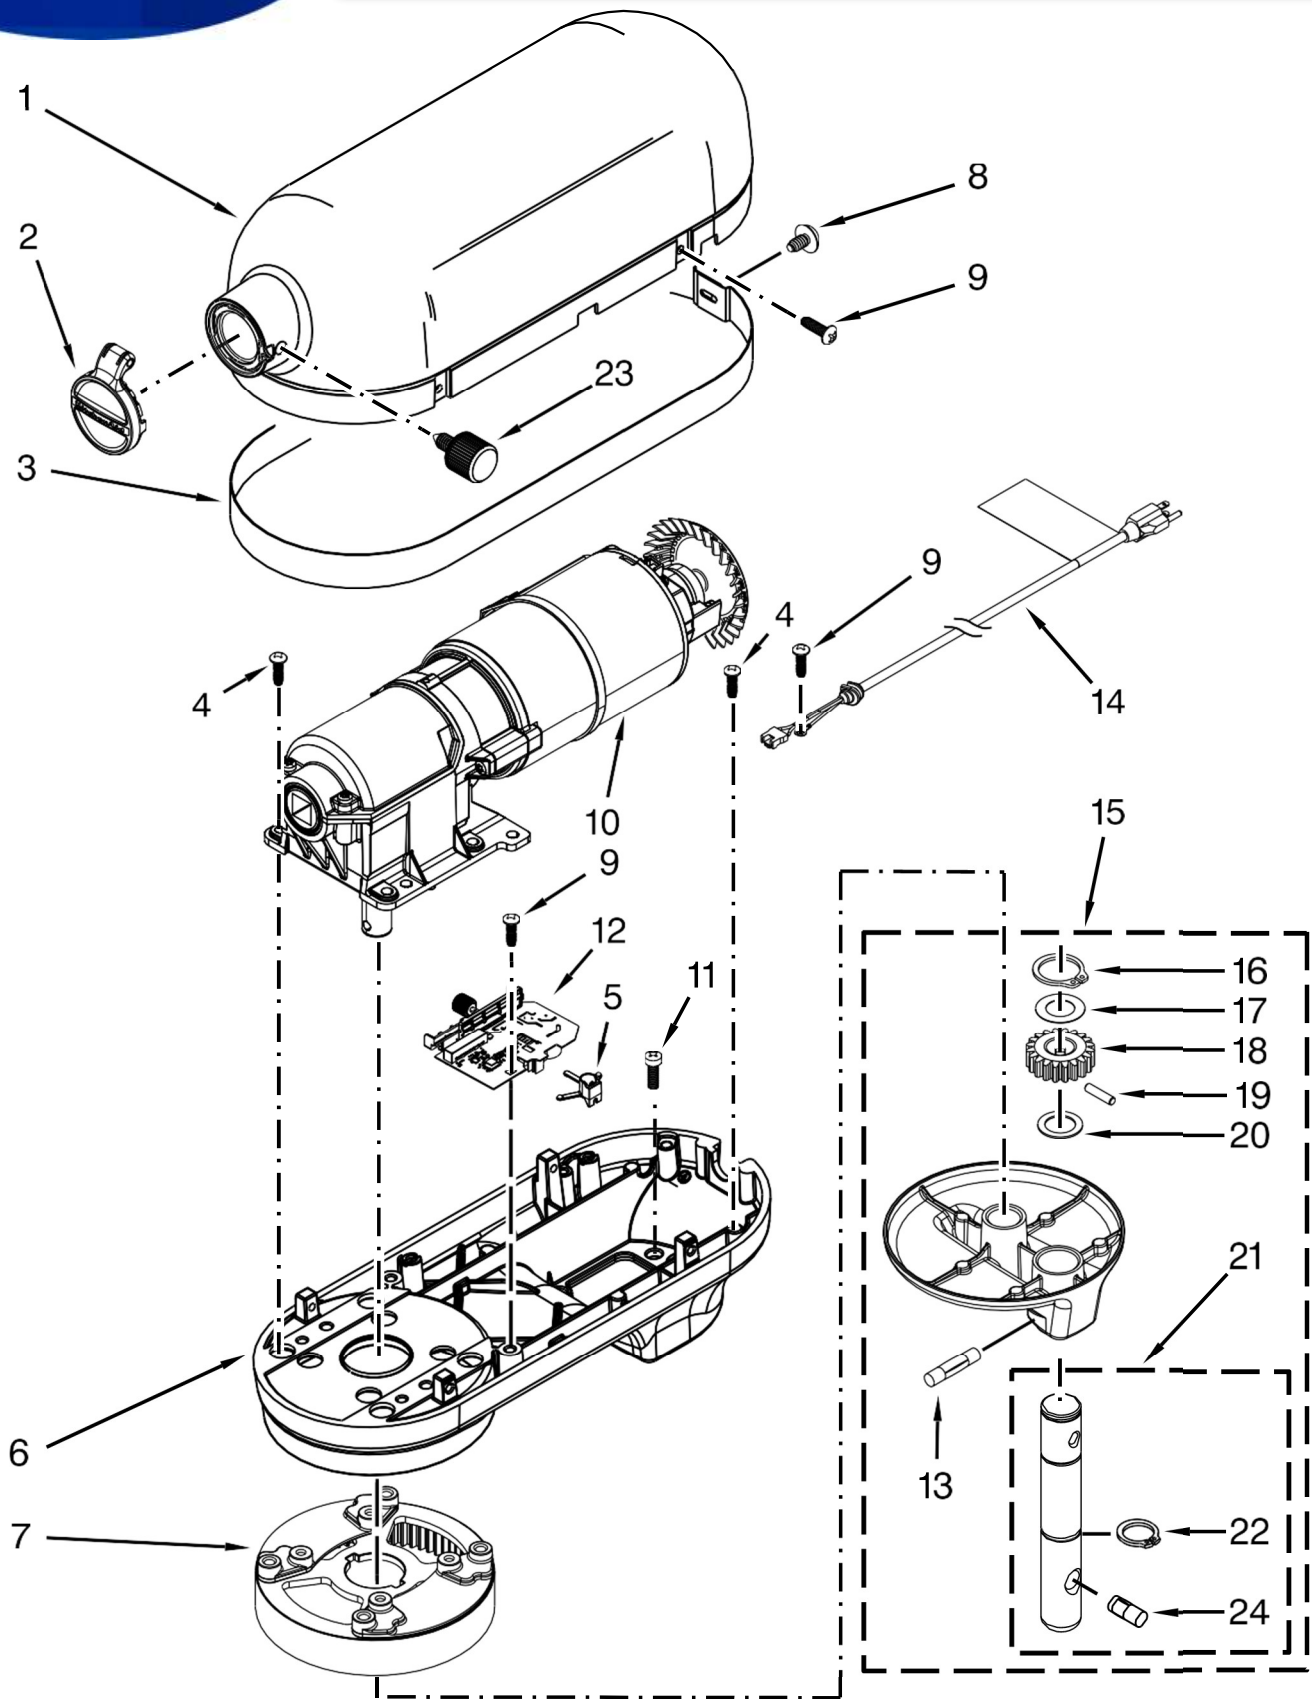

4KSM6573COB2 (Onyx Black)

4KSM6573CER2 (Empire Red)

4KSM6573CCU2 (Contour Silver)

<u>Illus. No.</u>	<u>Part No.</u>	<u>Description</u>
1		Motor Housing
	9703311	White
	9705296	Onyx Black
	9705300	Empire Red
	W10327951	Contour Silver
2		Trim Band
	W10410026	Dark Platinum
3		Lower Gearcase
	W10234488	White
	W10410012	Onyx Black
	W10410011	Empire Red
	W10410010	Contour Silver

<u>Illus. No.</u>	<u>Part No.</u>	<u>Description</u>
4		Planetary
	W10420628	White
	W10410018	Onyx Black
	W10419426	Empire Red
	W10410016	Contour Silver
5		Bowl Support and Pins
	9707633	White
	9707876	Onyx Black
	9707883	Empire Red
	W10410004	Contour Silver

<u>Illus. No.</u>	<u>Part No.</u>	<u>Description</u>
6		Column and Pins
	9703673	White
	9705320	Onyx Black
	9705324	Empire Red
	W10328003	Contour Silver
7		Base and Foot Assembly
	9703690	White
	9705344	Onyx Black
	9705348	Empire Red
	W10328017	Contour Silver

<u>Illus. No.</u>	<u>Part No.</u>	<u>Description</u>	<u>Illus. No.</u>	<u>Part No.</u>	<u>Description</u>	<u>Illus. No.</u>	<u>Part No.</u>	<u>Description</u>
1		Motor Housing (Refer to Color Variation Parts Page)	8	3400617	Screw	16	9703438	Ring, Retaining
2	9703315	Cover, Attachment Hub	9	3400814	Screw	17	9706090	Washer
3		Trim Band (Refer to Color Variation Parts Page)	10	W10517938	Motor, 120 Volt Assembly	18	W10234643	Gear, Pinion
4	W10351843	Screw	11	3400200	Screw	19	9707223	Pin, Retaining
5	W10305968	Holder, Control	12	W10409930	Control Assembly	20	8533910	Washer
6		Lower Gearcase (Refer to Color Variation Parts Page)	13	W10234531	Pin, Groove	21	9708191	Shaft, Agitator
7	W10234493	Gear, Ring and Plate Assembly	14		Cord, Power	22	9703680	Clip, Retaining
				W10234520	White	23		Thumb Screw
				W10338492	Black	24	W10417014	Chrome
			15		Planetary Assembly (Refer to Color Variation Parts Page)		9704677	Pin, Groove