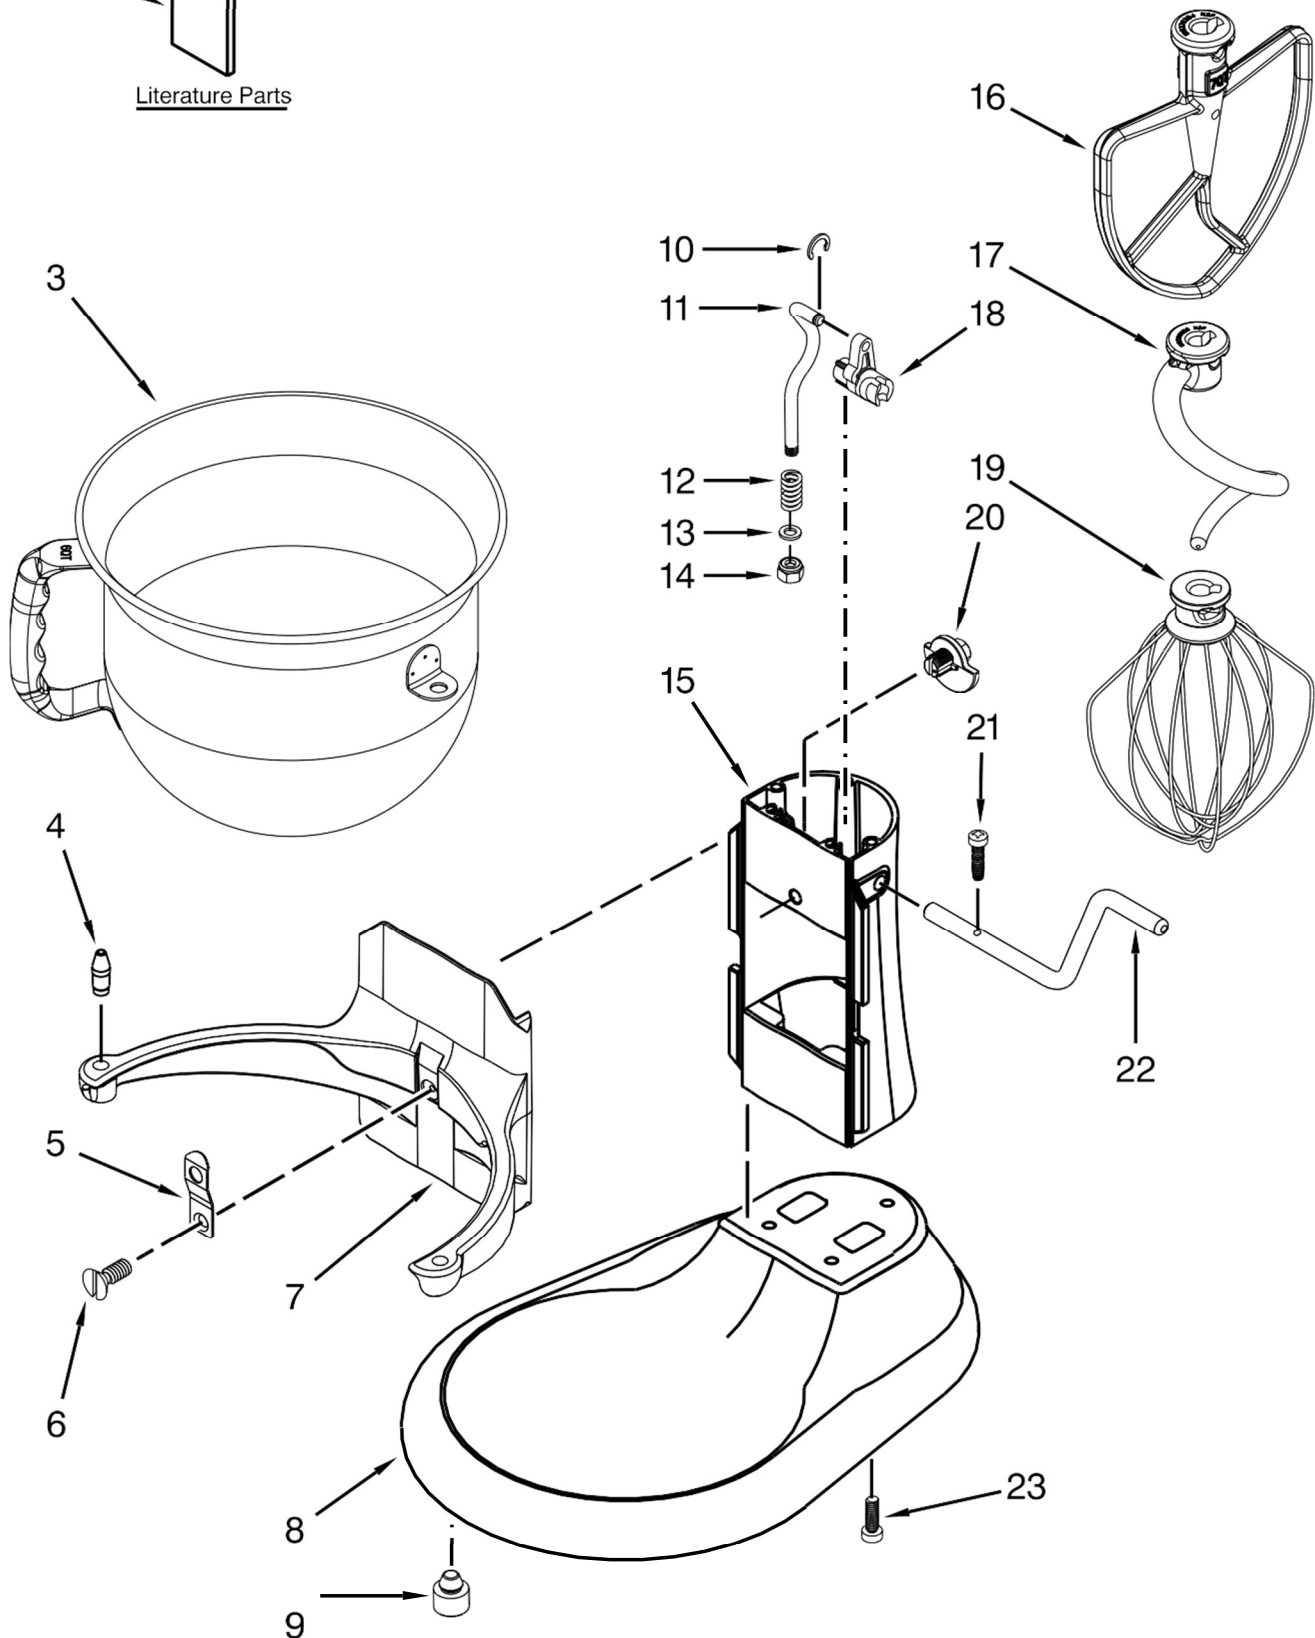

1

Literature Parts

BATIDORA KSM6573CWH2

<u>Illus.</u> <u>No.</u>	<u>Part No.</u>	<u>Description</u>	<u>Illus.</u> <u>No.</u>	<u>Part No.</u>	<u>Description</u>	<u>Illus.</u> <u>No.</u>	<u>Part No.</u>	<u>Description</u>
1		Literature Parts	9	9708649	Foot	20	9703426	Cam, Adjusting
	W10410027	Use and Care Guide, U.S.	10	9703307	Ring, Retaining	21	3400863	Screw
3	W10177650	Bowl, 6 Qt.	11	9706787	Rod, Bowl Lift	22	9706788	Handle, Bowl Lift
4	240185	Pin, Retaining Bowl	12	9237	Spring, Lift Rod	23	3400200	Screw
5	9703474	Clip, Bowl Retainer	13	9703439	Washer			
6	3400018	Screw	14	8533907	Nut			
7		Bowl Support and Pins (Refer to Color Variation Parts Page)	15		Column and Pins (Refer to Color Variation Parts Page)			
8		Base and Foot Assembly (Refer to Color Variation Parts Page)	16	W10401173	Beater, Flat			
			17	W10335442	Hook, Dough			
			18	9706885	Arm, Bowl Lift			
			19	9704309	Whip, Wire