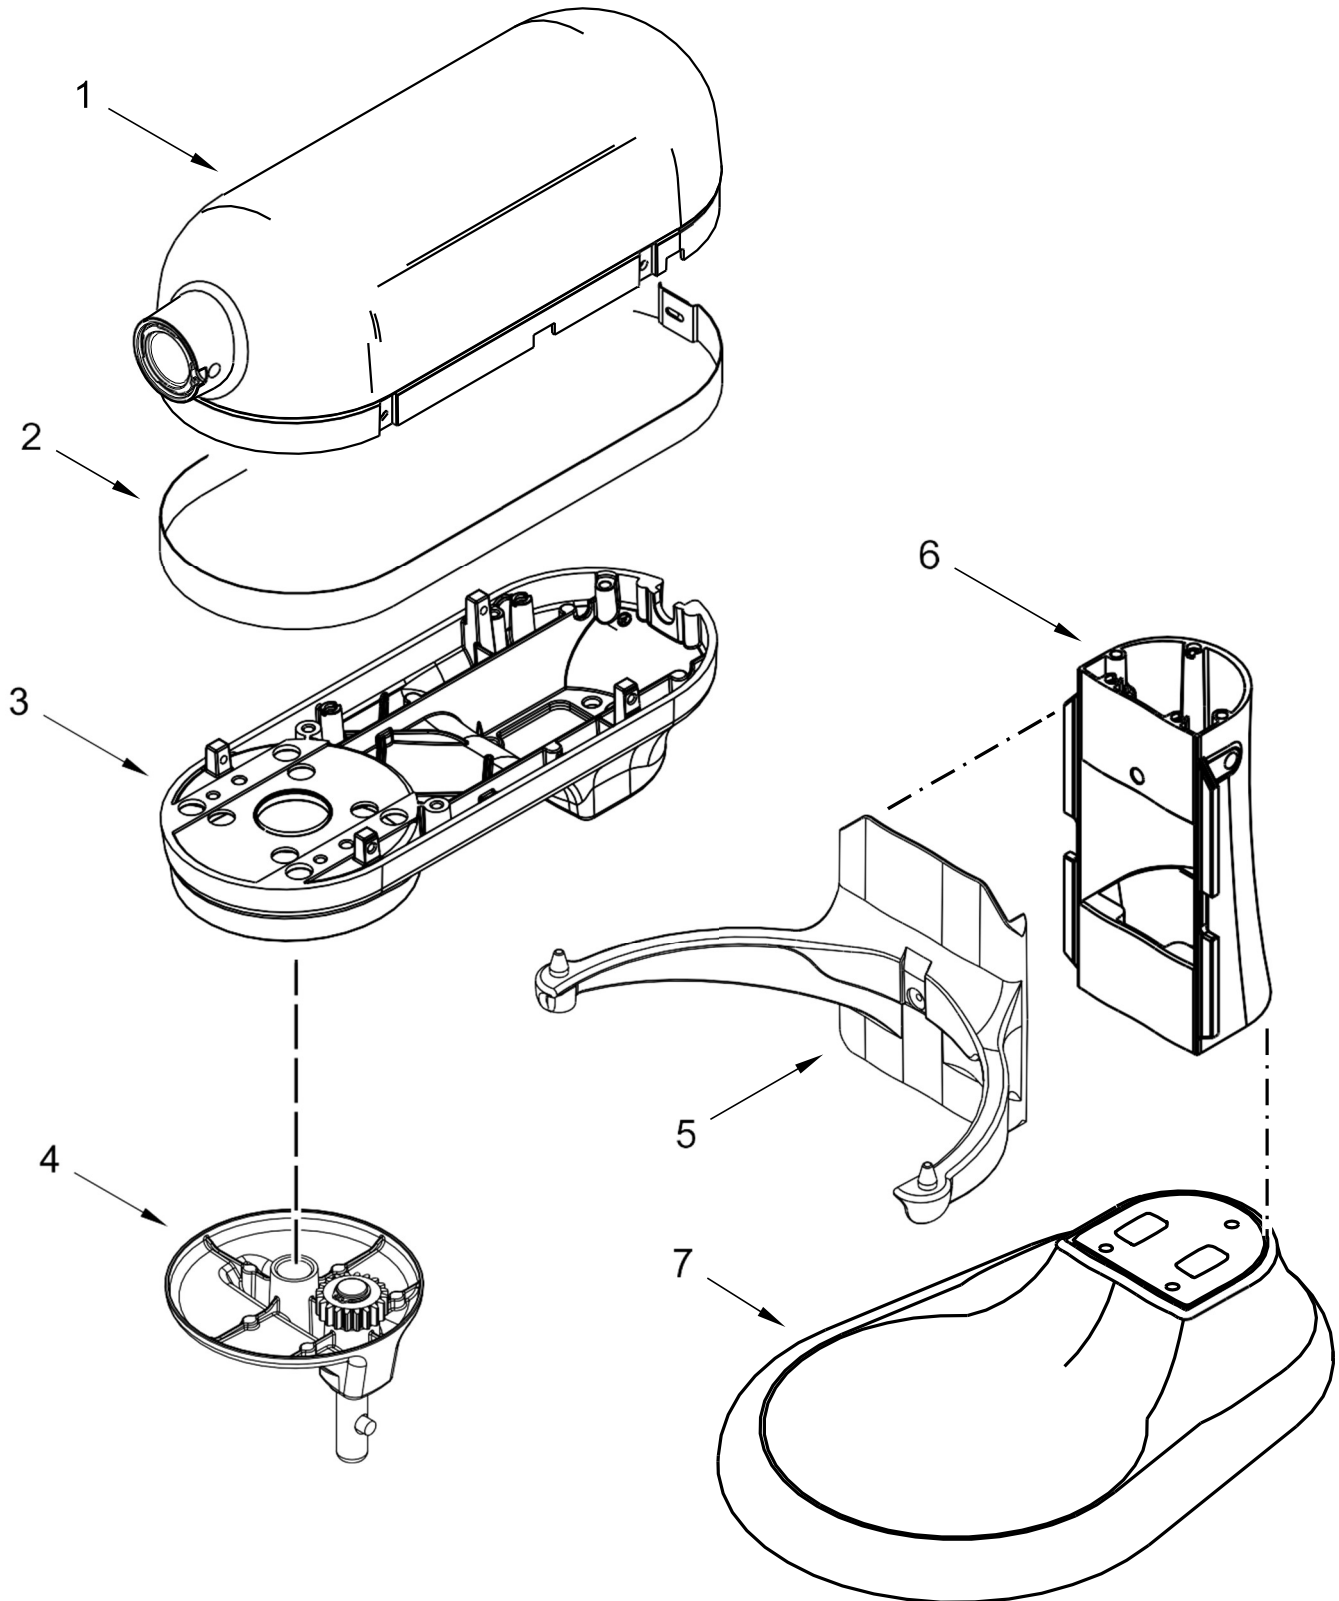

KitchenAid®

**6 QT. STAND MIXER
COSTCO - BOWL LIFT**

MODELS:

KSM6573CWH2 (White)

KSM6573COB2 (Onyx Black)

KSM6573CER2 (Empire Red)

KSM6573CCU2 (Contour Silver)

4KSM6573CWH2 (White)

4KSM6573COB2 (Onyx Black)

4KSM6573CER2 (Empire Red)

4KSM6573CCU2 (Contour Silver)

<u>Illus. No.</u>	<u>Part No.</u>	<u>Description</u>
1		Motor Housing
	9703311	White
	9705296	Onyx Black
	9705300	Empire Red
	W10327951	Contour Silver
2		Trim Band
	W10410026	Dark Platinum
3		Lower Gearcase
	W10234488	White
	W10410012	Onyx Black
	W10410011	Empire Red
	W10410010	Contour Silver

<u>Illus. No.</u>	<u>Part No.</u>	<u>Description</u>
4		Planetary
	W10420628	White
	W10410018	Onyx Black
	W10419426	Empire Red
	W10410016	Contour Silver
5		Bowl Support and Pins
	9707633	White
	9707876	Onyx Black
	9707883	Empire Red
	W10410004	Contour Silver

<u>Illus. No.</u>	<u>Part No.</u>	<u>Description</u>	<u>Illus. No.</u>	<u>Part No.</u>	<u>Description</u>	<u>Illus. No.</u>	<u>Part No.</u>	<u>Description</u>
1		Motor Housing (Refer to Color Variation Parts Page)	8	3400617	Screw	16	9703438	Ring, Retaining
2	9703315	Cover, Attachment Hub	9	3400814	Screw	17	9706090	Washer
3		Trim Band (Refer to Color Variation Parts Page)	10	W10517938	Motor, 120 Volt Assembly	18	W10234643	Gear, Pinion
4	W10351843	Screw	11	3400200	Screw	19	9707223	Pin, Retaining
5	W10305968	Holder, Control	12	W10409930	Control Assembly	20	8533910	Washer
6		Lower Gearcase (Refer to Color Variation Parts Page)	13	W10234531	Pin, Groove	21	9708191	Shaft, Agitator
7	W10234493	Gear, Ring and Plate Assembly	14		Cord, Power	22	9703680	Clip, Retaining
				W10234520	White	23		Thumb Screw
				W10338492	Black	24	W10417014	Chrome
			15		Planetary Assembly (Refer to Color Variation Parts Page)		9704677	Pin, Groove