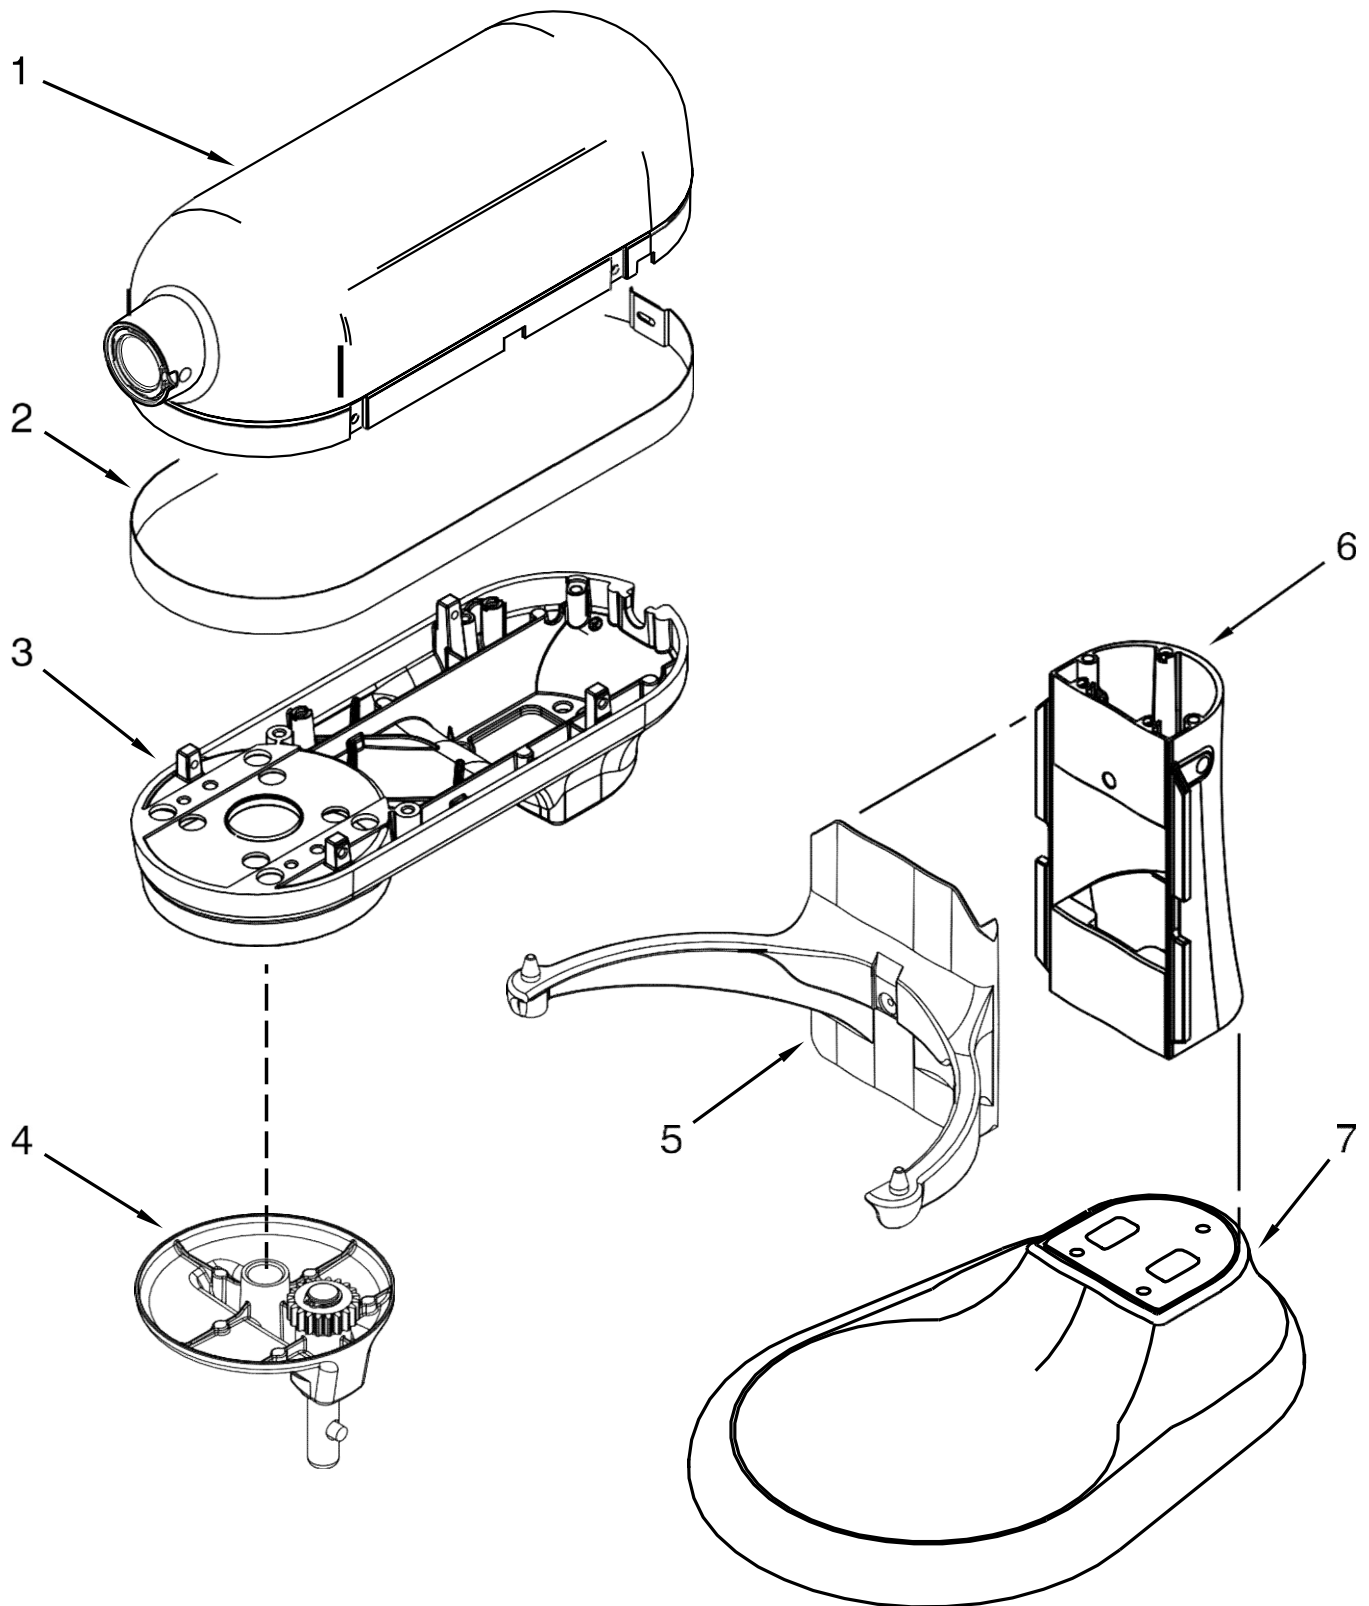

KitchenAid®

**8 QT. STAND MIXER
COMMERCIAL - BOWL LIFT**

MODELS:

KSM8990WH0 (White)
KSM8990NP0 (Nickel Pearl)
KSM8990OB0 (Onyx Black)
KSM8990ER0 (Empire Red)
KSM8990DP0 (Dark Pewter)
KSM8990ES0 (Espresso)
KSM8990SL0 (Silver)

<u>Illus. No.</u>	<u>Part No.</u>	<u>Description</u>	<u>Illus. No.</u>	<u>Part No.</u>	<u>Description</u>	<u>Illus. No.</u>	<u>Part No.</u>	<u>Description</u>
1		Literature Parts	9	9708649	Foot	20	9703426	Cam, Adjusting
	W10581080	Use and Care Guide	10	9703307	Ring, Retaining	21	3400863	Screw
2	W10439369	Plug, Foot	11	W10598835	Rod, Bowl Lift	22	W10598836	Handle, Bowl Lift
3	W10508588	Bowl, 8 Quart	12	9237	Spring, Lift Rod13	23	9706814	Screen, Vent
4	240185	Pin, Retaining Bowl		9703439	Washer	24	3400200	Screw
5	W10504114	Clip, Bowl Retainer	14	8533907	Nut			
6	3400018	Screw	15		Column and Pins (Refer to Color Variation Parts Page)			
7		Bowl Support and Pins (Refer to Color Variation Parts Page)	16	W10376294	Beater, Flat (Stainless)			
8		Base and Foot Assembly (Refer to Color Variation Parts Page)	17	W10462785	Hook, Dough (Stainless)			
			18	9706885	Arm, Bowl Lift			
			19	W10600940	Whip, Wire			