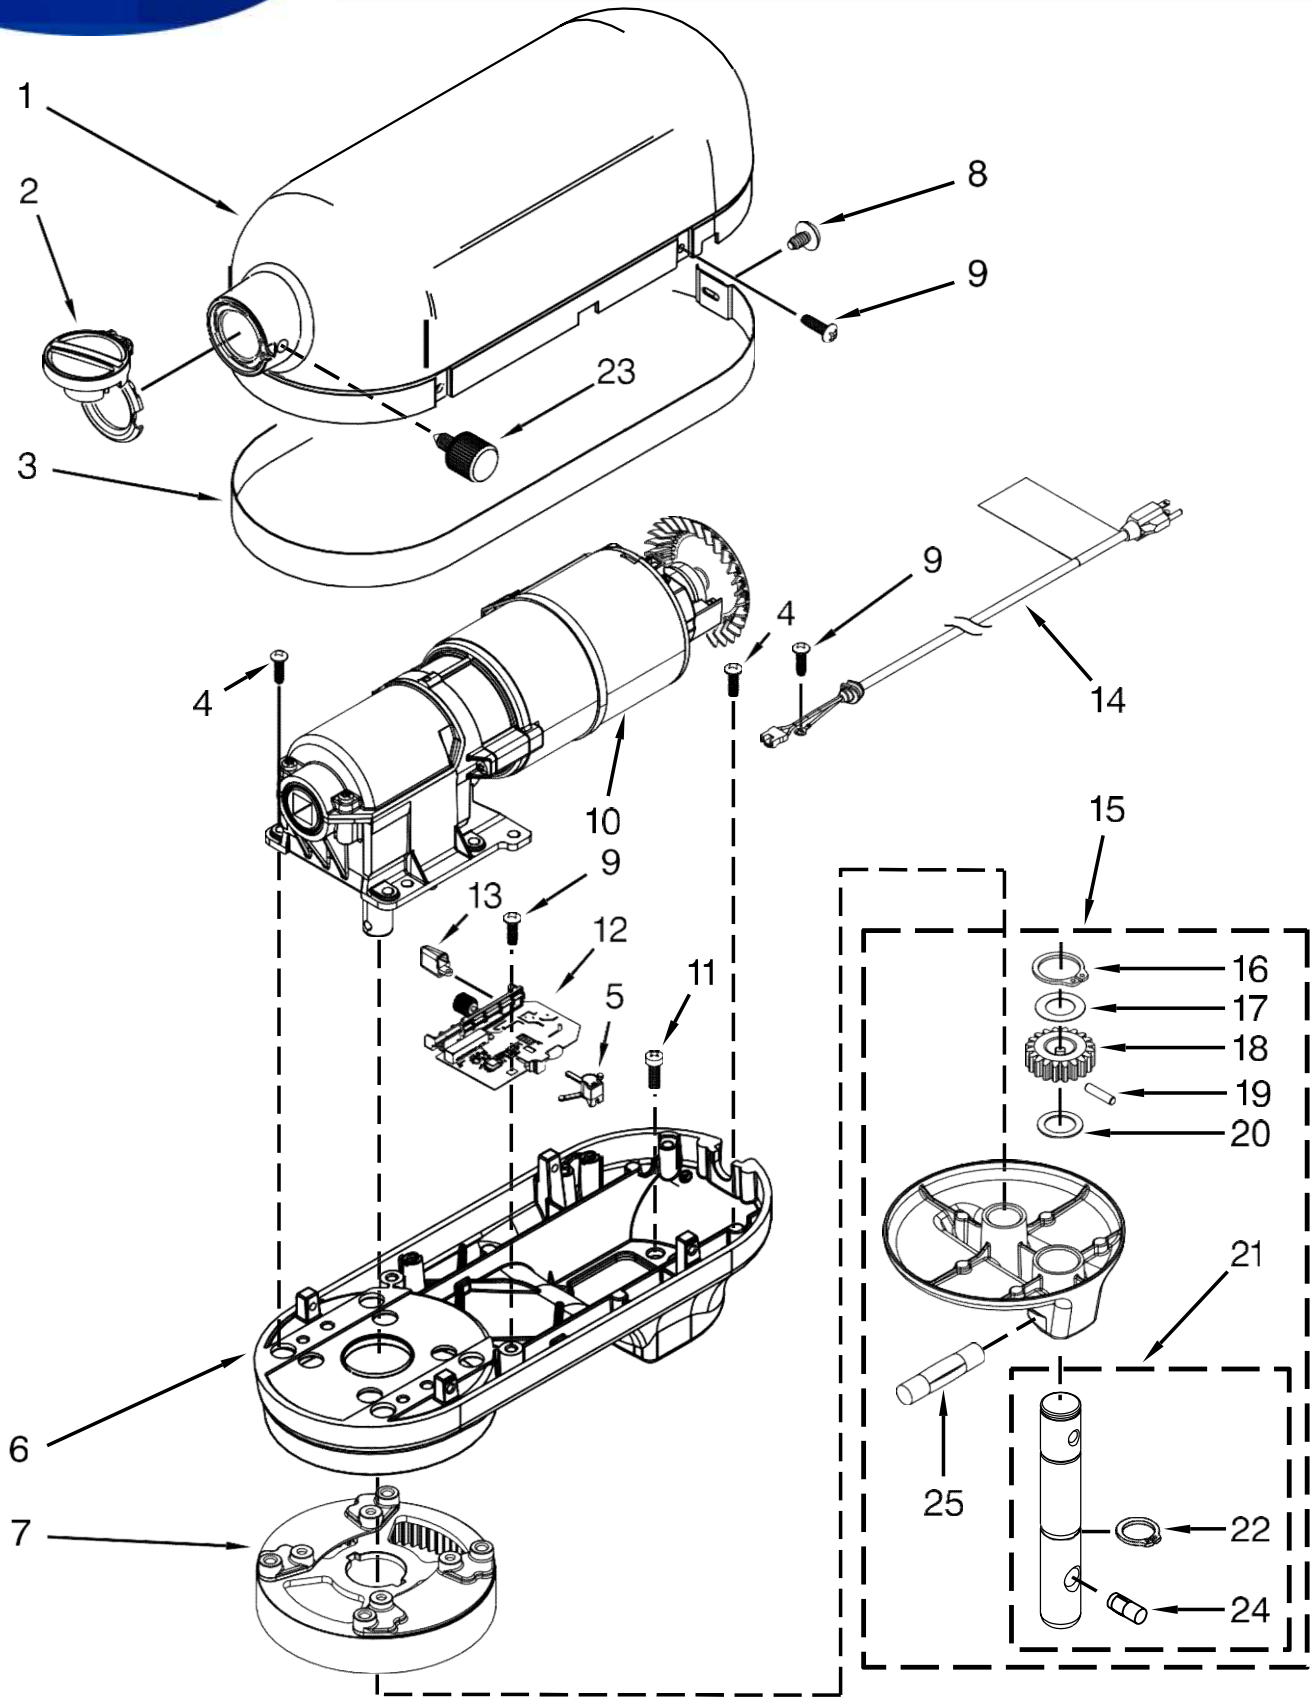

<u>Illus. No.</u>	<u>Part No.</u>	<u>Description</u>	<u>Illus. No.</u>	<u>Part No.</u>	<u>Description</u>	<u>Illus. No.</u>	<u>Part No.</u>	<u>Description</u>
1		Motor Housing (Refer to Color Variation Parts Page)	8	3400617	Screw	16	9703438	Ring, Retaining
2	W10394928	Cap, Attachment Hub, Hinged	9	3400814	Screw	17	9706090	Washer
3		Trim Band (Refer to Color Variation Parts Page)	10	W10517938	Motor, 120 Volt Assembly	18	W10234643	Gear, Pinion
4	W10351843	Screw	11	3400200	Screw	19	9707223	Pin, Retaining
5	W10305968	Holder, Control	12	W10487697	Control Assembly, 120 Volt	20	8533910	Washer
6		Lower Gearcase (Refer to Color Variation Parts Page)	13	W10307854	Guard, Switch	21	9708191	Shaft, Agitator
7	W10234493	Gear, Ring and Plate Assembly	14		Cord, Power	22	9703680	Clip, Retaining
				W10308001	Orange	23		Thumb Screw
			15		Planetary Assembly (Refer to Color Variation Parts Page)	24	9704677	Pin, Groove
						25	W10234531	Pin, Groove