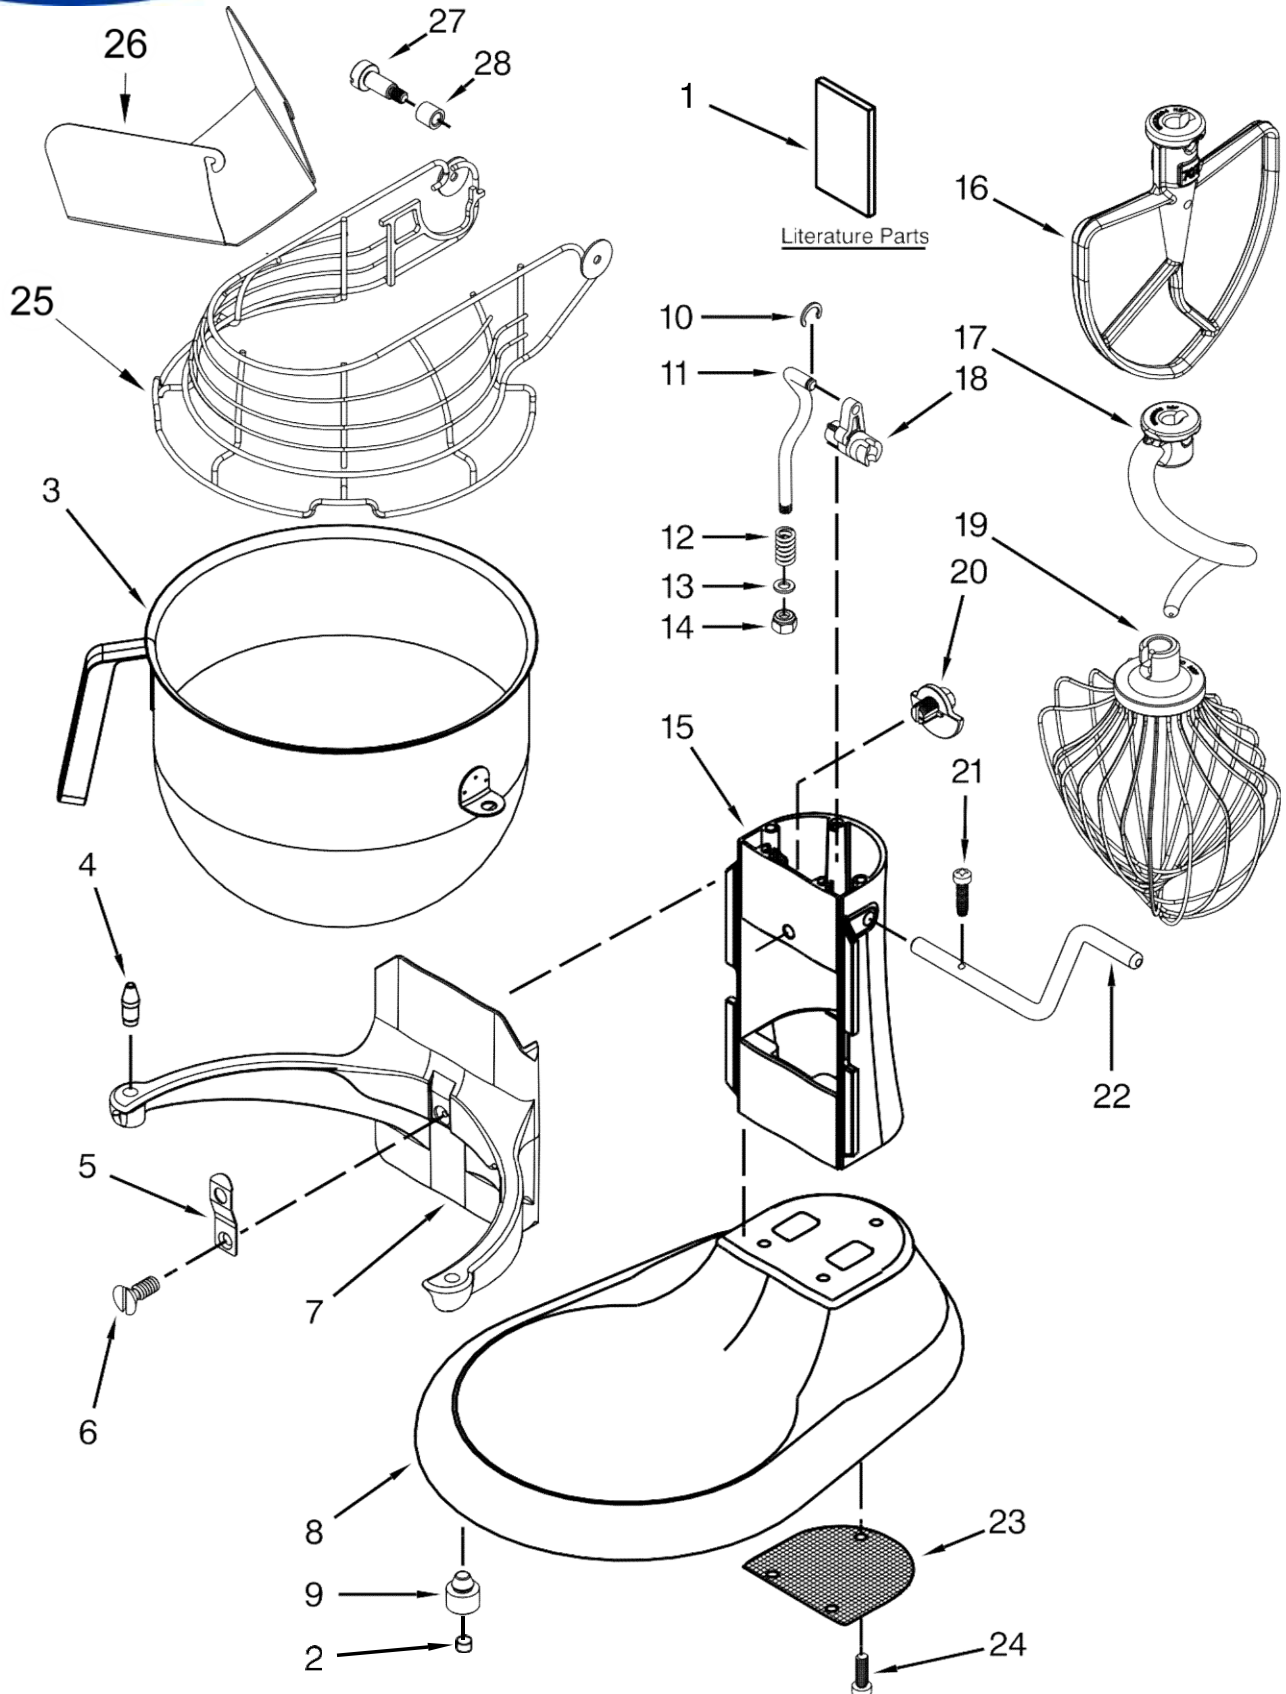

KitchenAid®

**8 QT. STAND MIXER
COMMERCIAL - BOWL LIFT**

MODELS:

KSM8990WH0 (White)
KSM8990NP0 (Nickel Pearl)
KSM8990OB0 (Onyx Black)
KSM8990ER0 (Empire Red)
KSM8990DP0 (Dark Pewter)
KSM8990ES0 (Espresso)
KSM8990SL0 (Silver)

<u>Illus. No.</u>	<u>Part No.</u>	<u>Description</u>	<u>Illus. No.</u>	<u>Part No.</u>	<u>Description</u>	<u>Illus. No.</u>	<u>Part No.</u>	<u>Description</u>
1		Literature Parts	9	9708649	Foot	20	9703426	Cam, Adjusting
	W10581080	Use and Care Guide	10	9703307	Ring, Retaining	21	3400863	Screw
2	W10439369	Plug, Foot	11	W10598835	Rod, Bowl Lift	22	W10598836	Handle, Bowl Lift
3	W10508588	Bowl, 8 Quart	12	9237	Spring, Lift Rod13	23	9706814	Screen, Vent
4	240185	Pin, Retaining Bowl		9703439	Washer	24	3400200	Screw
5	W10504114	Clip, Bowl Retainer	14	8533907	Nut			
6	3400018	Screw	15		Column and Pins (Refer to Color Variation Parts Page)			
7		Bowl Support and Pins (Refer to Color Variation Parts Page)	16	W10376294	Beater, Flat (Stainless)			
8		Base and Foot Assembly (Refer to Color Variation Parts Page)	17	W10462785	Hook, Dough (Stainless)			
			18	9706885	Arm, Bowl Lift			
			19	W10600940	Whip, Wire			