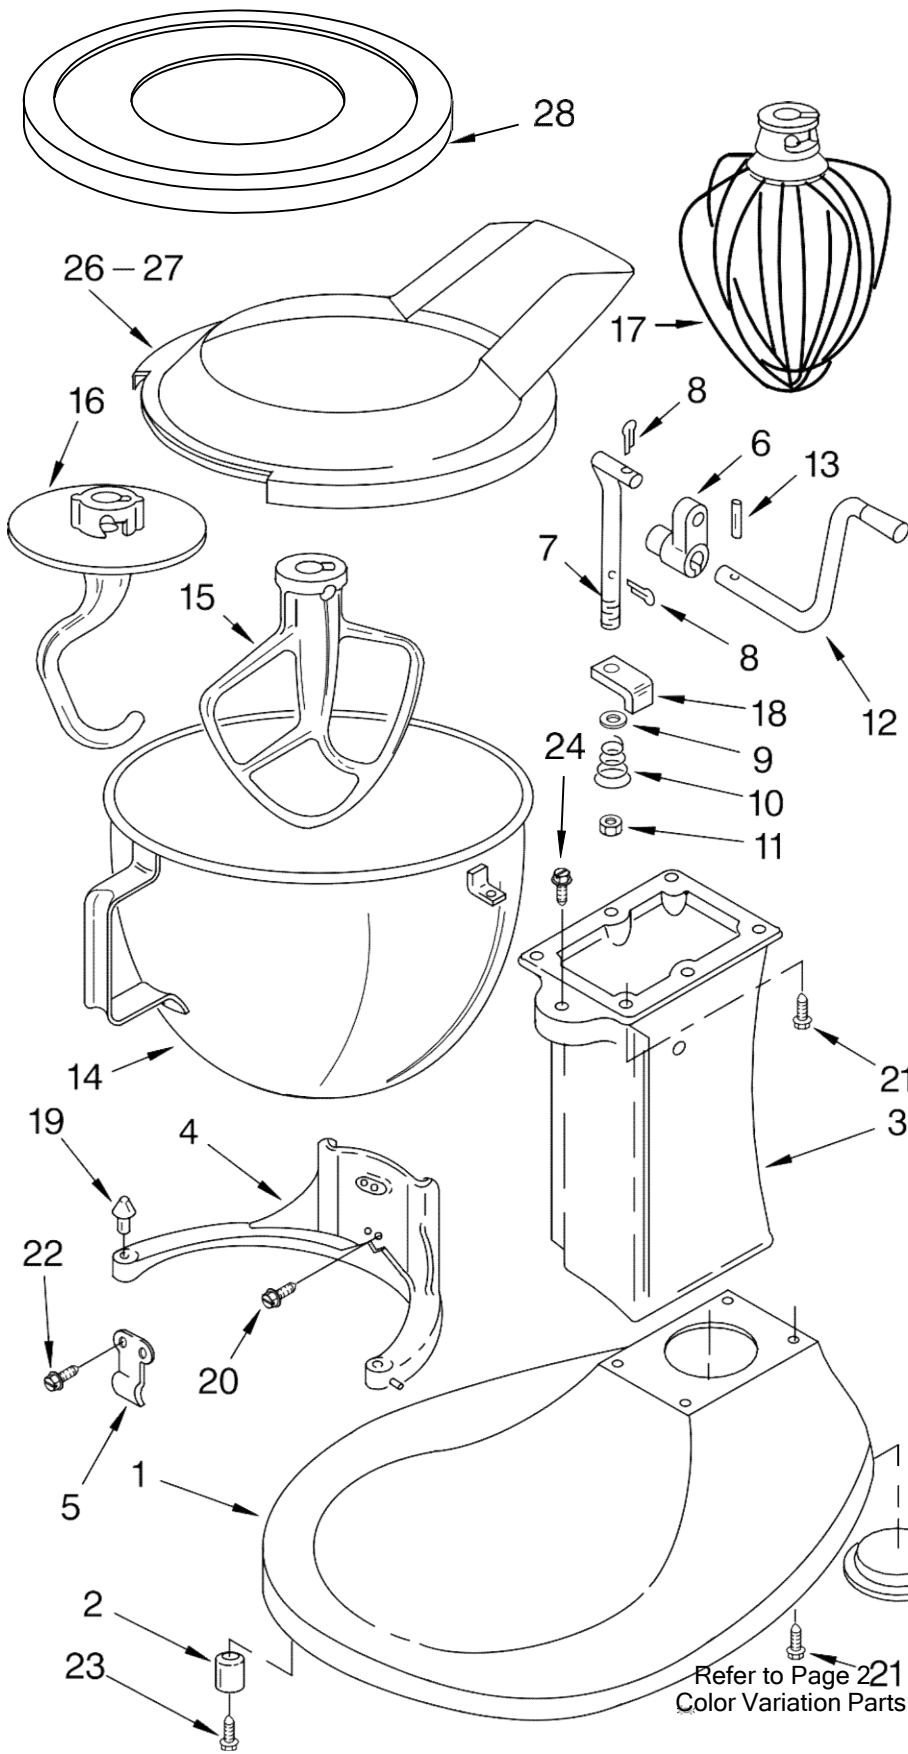

Any color not listed is no longer available. If additional colors are added, this page will be updated.

Availability of all colors subject to change.

FOR ORDERING INFORMATION REFER TO PARTS PRICE LIST

Illus. No.	Part No.	DESCRIPTION
1	**	Base & Foot Supports
2	9703414	Foot, Rubber (4)
3	**	Column Assembly
4	**	Bowl Support
5	3182857	Latch, Bowl Spring
6	4162874	Arm, Bowl Lift
7	4159620	Rod, Bowl Lift
8	9704608	Cotter Pin 5/64 X 1/2 (2)
9	4159514	Washer
10	4159622	Spring
11	4159092	Nut, 1/4-28
12	4159615	Handle, Bowl Lift
13	9703442	Roll Pin
14	4162116	Bowl (5 Qt)
	4176043	KSMC50S Model
	4176144	Professional Mdl. (2 Bowls)
15	9707670	Beater, Flat
	4176045	KSMC50S Model
	4176182	Professional Mdl.
16	9707672	Dough Hook
	3183236	KSMC50S Model
	3183233	KSM50P Model
	9708033	International Model
17	9704309	Wire Whip
	4176306	International Model
18	4162022	Bracket, Bowl Lift
19	4162028	Pin, Bowl Locating
20	3400018	Screw, 10-24 X 1/2
21	4162403	Screw, Special 5/16-18 X 3/4 Pan Head (4)
22	3400024	Screw, 10-24 X 1/4 Machine Round Head
23	4159349	Screw, #8 X 3/8 Phil. Rd. Hd. Type B
24	3182904	Screw, Dbl. Ended
25	4176184	Plug
26	4176453	Pouring Shield One-Piece (International)
	3177975	KPM5 Model
27	9706633	Pouring Shield
28	3177925	Cover, Bowl(2) Professional Mdl.