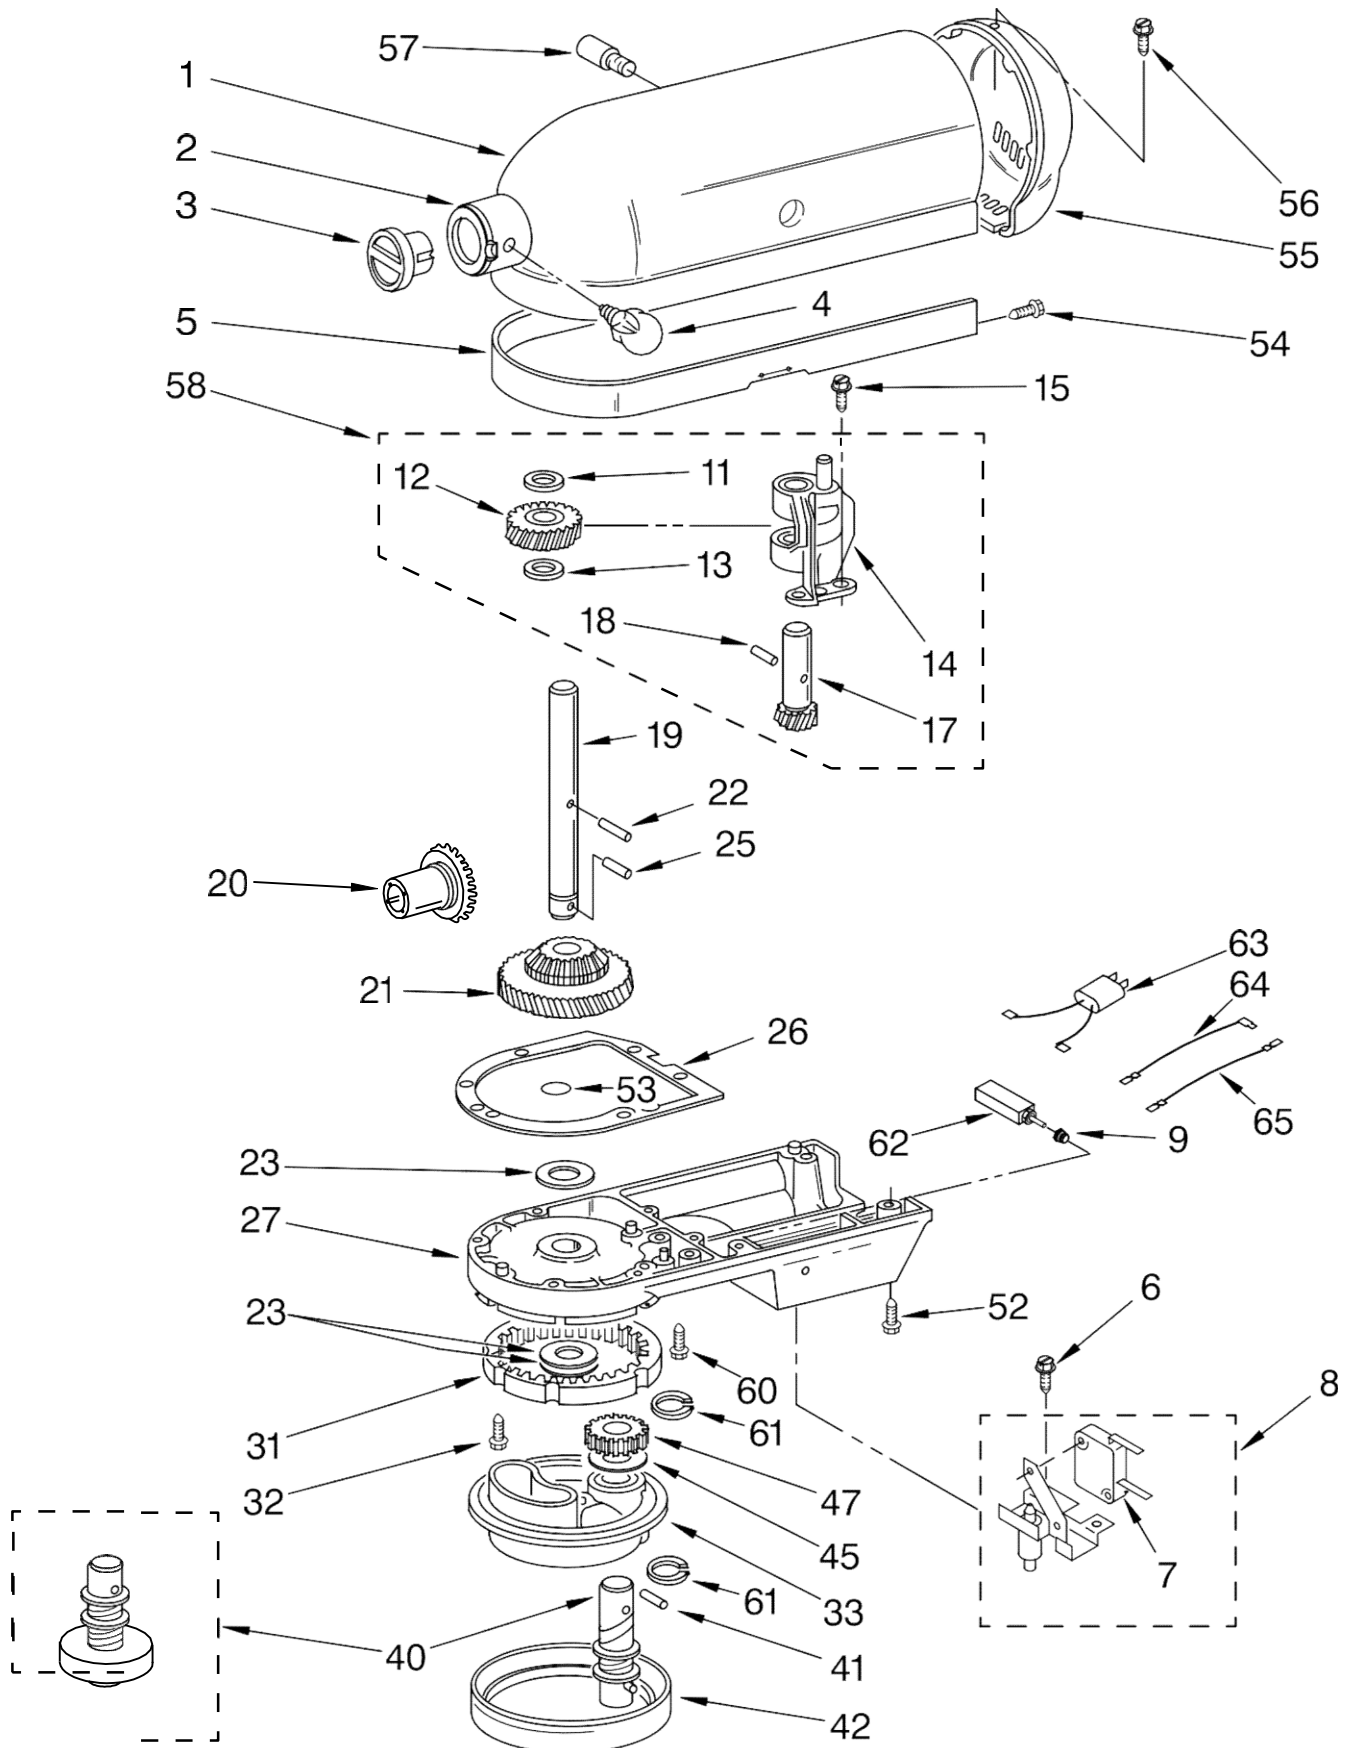

FOR ORDERING INFORMATION REFER TO PARTS PRICE LIST

Illus. No.	Part No.	DESCRIPTION	Illus. No.	Part No.	DESCRIPTION	Illus. No.	Part No.	DESCRIPTION
1	**	Gearcase Motor Housing	18	9705444	Pin	52	3400025	Screw 10-24 X 1 Fil. Head (2)
2	4159709	Ring, Attachment Hub	19	4161956	Shaft, Vertical Center	53	4159817	"O" Ring
3		Cap, Attachemnt Hub	20	9703907	Gear, Attachment Hub Bevel (23T)	54	4159430	Screw, Self Tapping 6-32 X 1/4" Phil. Pan Hd. Type F
4	4159713	Chrome	21	9703905	Bevel Pinion (19T) & Center Gear (62T)	55	**	Cover, End
	4176209	White	22	4161950	Pin (Vertical Center Shaft)	56	4162914	Screw, 6-32 X 3/8 Phil. Oval Hd.
	4162142	Black	23	3180163	Washer, Fiber	57	4176183	Pin-Guard (International)
5	**	Band, Trim	25	9705443	Pin	58	4162101	Worm Gear Bracket And Gear (10 T & 23 T) (Incls. Illus 11 thru 14 17 & 18)
6	246132	Screw (International)	26	4162324	Gasket, Transmission Case	60	3400026	Machine Screw 10-24 X 1 3/4 Fil. Hd. (2)
7	9701129	Microswitch (International)	27	**	Lower Gear Case	61	9703438	Ring, Retaining
8	9701014	Bowl Actuator Assembly (International)	31	9703904	Gear, Internal (59T)	62	4176099	Circuit Breaker, (5KPM50 Model)
9	9701663	Seal, Reset Button	32	4160595	Screw, Special (5)	63	9705132	RF Filter 110/230 V (International)
11	3180161	Washer, Fiber	33	**	Planetary	64	9701105	Jumper Wire Breaker to Board (International)
12	4162897	Worm Gear (23T)	40	4176067	Agitator Shaft (Incls Illus. 61)	65	9702311	Lead, Circuit (2) (International)
13	3180161	Washer, Fiber (.031" Thick)		4176082	KSMC50S Model 3184052 Agitator Shaft (Includes Cup) (International)		9702309	KPM50 Model
14	4162099	Worm Gear Bracket And Bearing	41	4161950	Pin (Agitator Shaft Pinion)			
15	3400022	Screw And L.W. Assy. #10-24 X 7/16" Phil. Fil. Hd. (3)	42	4162074	Ring, Planetary Drip			
17	4162037	Shaft & Pinion (10T)	45	3180160	Washer, Shim			
			47	9703903	Pinion, Gear (18T) (Agitator Shaft) (International)			

**Refer to Page 2
Color Variation Parts