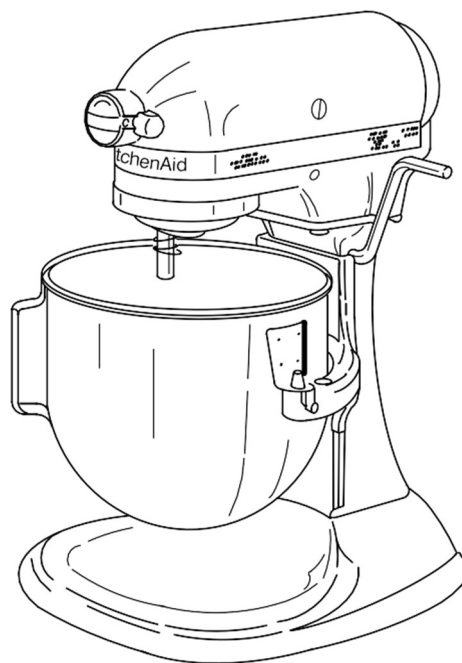

PARTS LIST

for

KitchenAid®

INTERNATIONAL PART NUMBERS ITALICIZED

**MIXER
VARIATIONS
OF**

**K5SS, KSM5, KP50P, KPM5,
KSM50P, KSMC50S, AND KPM50
SOLID STATE**

MOTOR HOUSING

- 4162086 White
- 4169509 Cobalt Blue
- 4176086 Imperial Gray
- 4176185 Almond Creme
- 4173581 Gloss Black
- 4176132 Empire Green
- 4176315 Empire Red
- 4176316 Majestic Yellow
- 9704025 Metallic Chrome
- 240291-15 Royal Crimson
- 4176176 *KPM50 Model*