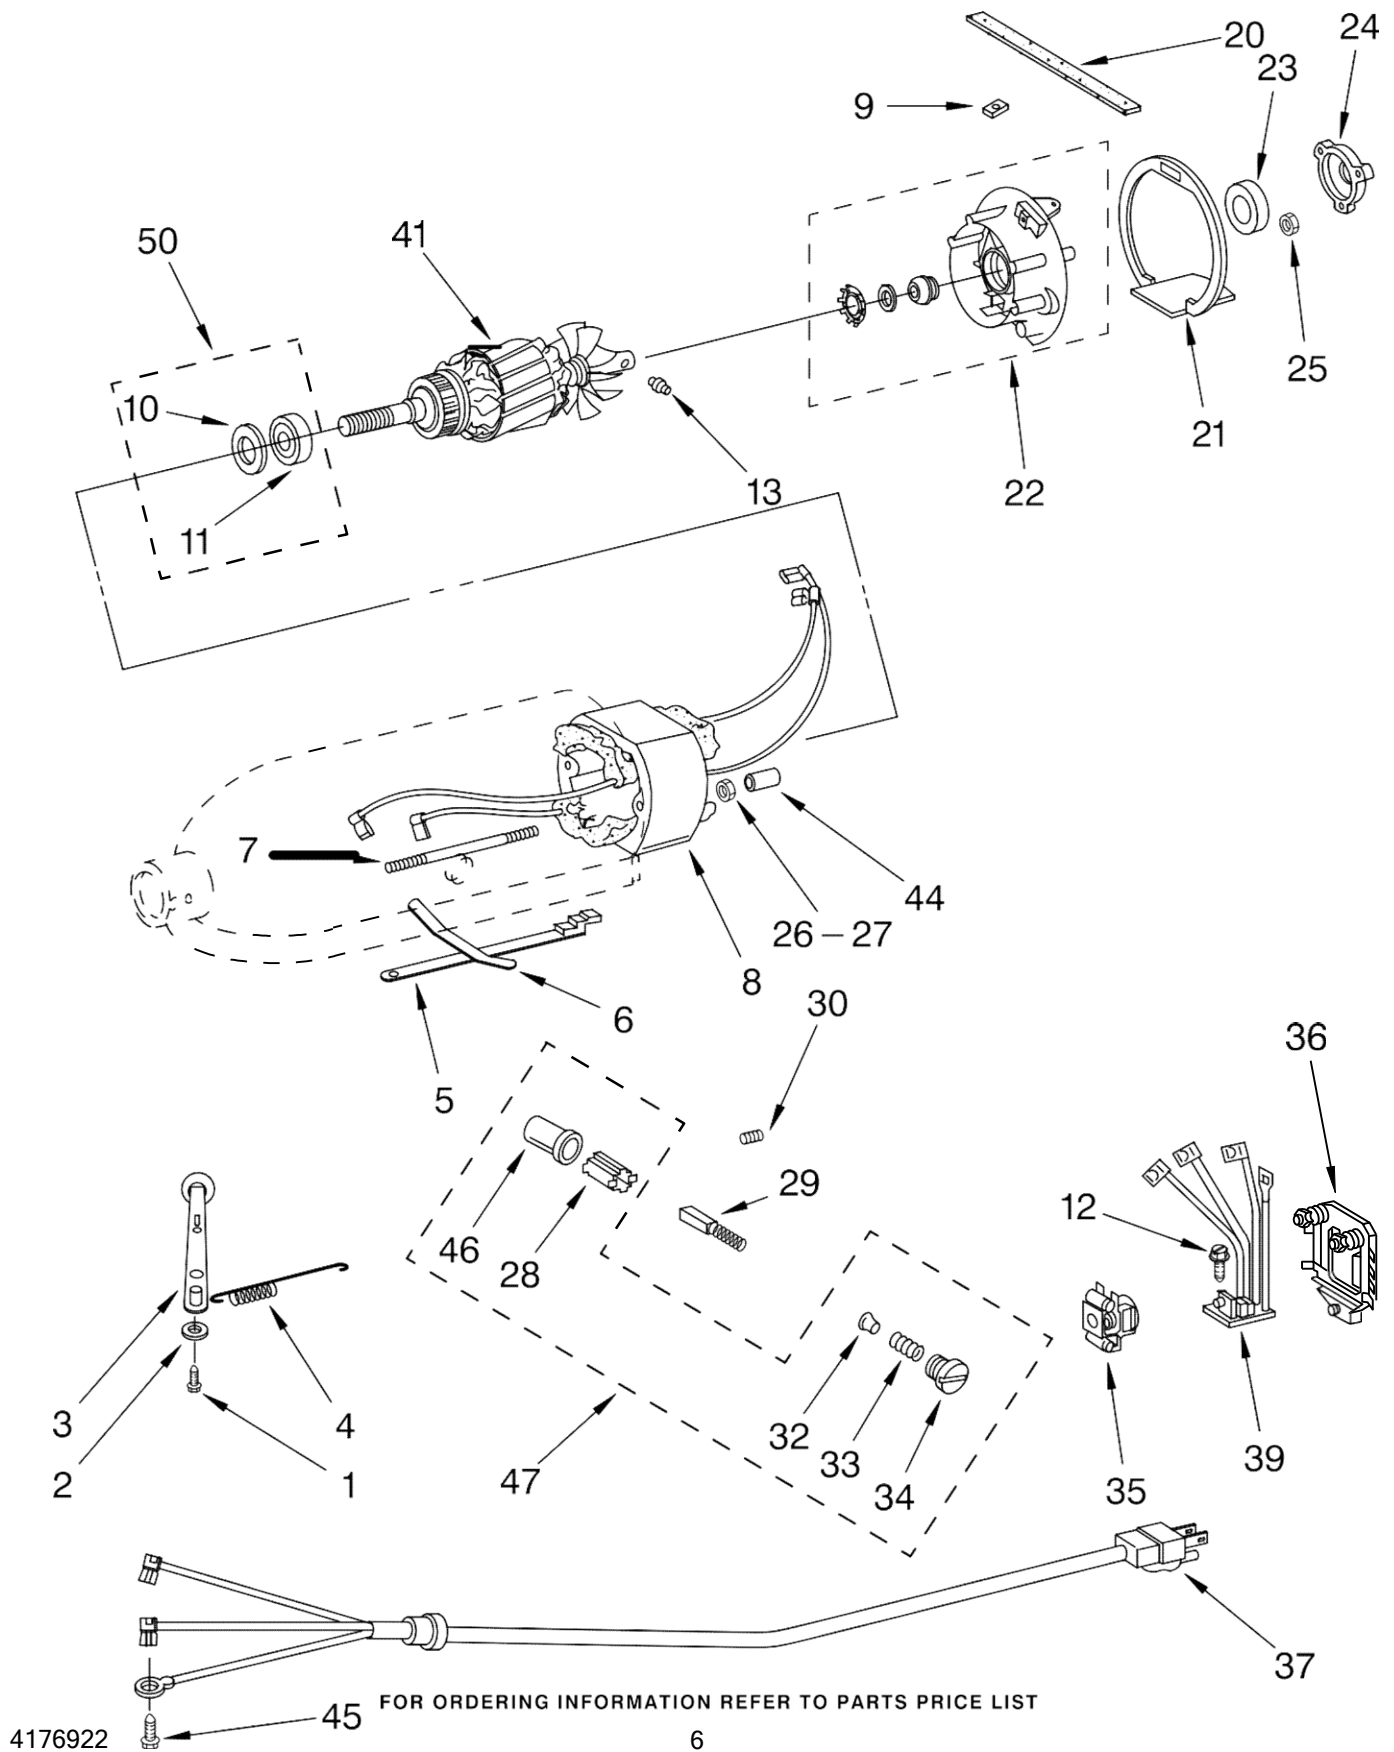

Illus. No.	Part No.	DESCRIPTION	Illus. No.	Part No.	DESCRIPTION	Illus. No.	Part No.	DESCRIPTION
1	4160965	Screw, Pivot	30	4159262	Set Screw, 10-24 X 1/4"	Following Parts Not Illustrated		
2	4161697	Washer, Spring			Hdls. Cup Pt	OPTIONAL ATTACHMENTS, ACCESSORIES AND SERVICE ITEMS		
3		Switch Lever And Stud	32	4161745	Cap, Spring Seat	4164778		Mixer Attachment Pak (Includes Food Grinder (FG-A), Food Strainer (FVSP), And Vegetable Slicer, (RVS-A) (FPP-A)
	3184193	Black	33	4161746	Spring, Cap			
	3184194	White (Storm Gray)	34		Cap, Brush Holder			
4	3183680	Spring, Control Plate		3184212	Black			
5	3184176	Speed Link & Cam		3184211	White			
6	4162035	Spring, Flat	35	4159675	Governor Assembly			
7	4162344	Screw, Stator	36	4162402	Control Plate Assembly			
8	9702695	Field Assembly (115 Volts) Must Use With Item 41)	37		Cord & Plug 110 Volt			
	294046	(KSMC50S Model)		9701025	White	4164749		Food Grinder (FG-A)
	9701670	Field Assembly (220 Volts) (Must use with Item 41)		9701044	KSMC50S Model	4164751		Grain Mill (GM-A)
				9702318	White (International)	4164768		Pasta Maker And Food Grinder (Includes SNP Pasta Maker Plates) (SN/FG-A)
	4176215	100 Volt (Japan Only)		9702314	KPM5 Model			
9	9701584	Seal, Screw (KPM5 & KPM50 Models Only)		9703280	KPM50 Model	4164775		Fruit/Vegetable Strainer Parts (Use With FG-A Model Only) (FVSP)
10	9704324	Washer, Ball Bearing (Front)		9701026	Black	4164750		Rotor Slicer/Shredder (With 4 Standard Cones) Fine Shredder, Coarse Shredder, Thick Slicer, And Thin Slicer (RVS-A)
11	4159001	Ball Bearing SKF-6200ZJ	39	9706595	Phase Control Board (115 Volt)	3177975		Pouring Shield (KPS2CL)
12	3400402	Screw, Self Tapping 4-40 X 5/16" Phil. Pan Hd. Type TT		9706596	Phase Control Board (220 Volts)	9701671		Pouring Shield (International)
13	4159662	Stud, Governor Drive	41	4162959	Armature & Bearing (115 V.) Incls. Illus 11) (Must use with Illus. 8)	4164824		Pasta Maker Plates (SNP-A)
20	9701104	Seal (International)		241991-4	Armature & Bearing (220 Volts) Incls. Illus. 11 (Must Use With Illus. 8)	4164774		Fruit/Vegetable Strainer And Food Grinder (FVS/FG-A)
	9701584	KPM5 & KPM50		4176214	Armature (100 Volts) (Japan Only)	3180616		Cover, Decorative (Cotton Polyester)
21	4162351	Seal, End 3184356 International	44	4162634	Sleeve, Motor Stud	4162838		Food Tray (FT)
22	3180526	Bracket, Bearing Assembly	45	3184609	Screw, Self Tapping (10-24 X 1/2") Phil.	4164748		Juicer (JE)
23	3180238	Washer, Felt	46	3179908	Housing, Brush Holder	4164747		Can Opener (CO)
24	4162347	Cap, Motor Bearing	47	4162546	Brush Holder (Incls. Illus. 28, 32, 33, 34, & 46)	4164803		Sausage Stuffer Kit (SSA)
25	8533905	Nut, Machine Hex (10-24)	50	4176025	Ball Bearing And Washer Kit	4162154		Water Jacket (K5AWJ)
26	8533905	Nut, Hex Machine (10-24)				3177925		Bowl Cover, Plastic Non-Sealing
27	3400900	Lock Washer #10 Ext. Shake-proof				4176100		5 Qt. Bowl, Polished Stainless Steel
28	4162320	Insert, Brush Holder				4164839		Speed Disc (Service Tool)
29	9706416	Brush & Spring Assembly				4160588		Grease, Planetary

FOR ORDERING INFORMATION REFER TO PARTS PRICE LIST