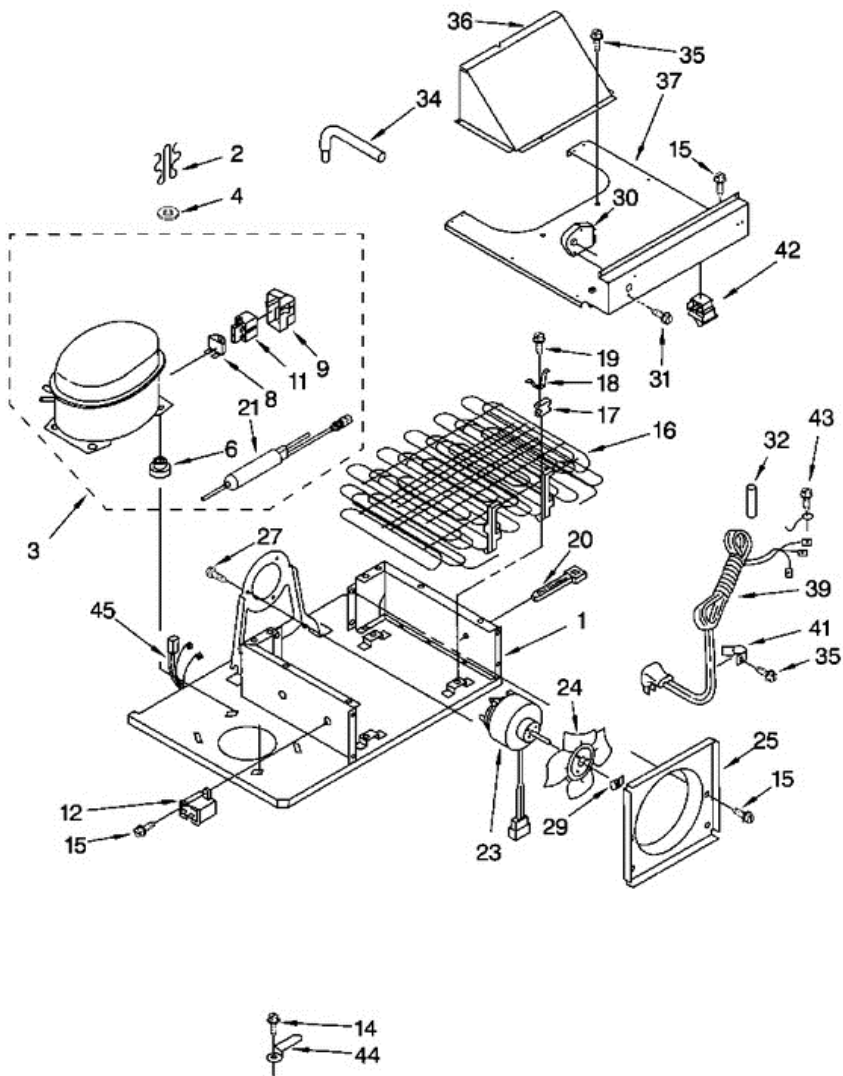

KSSC36FJS00 UNIT