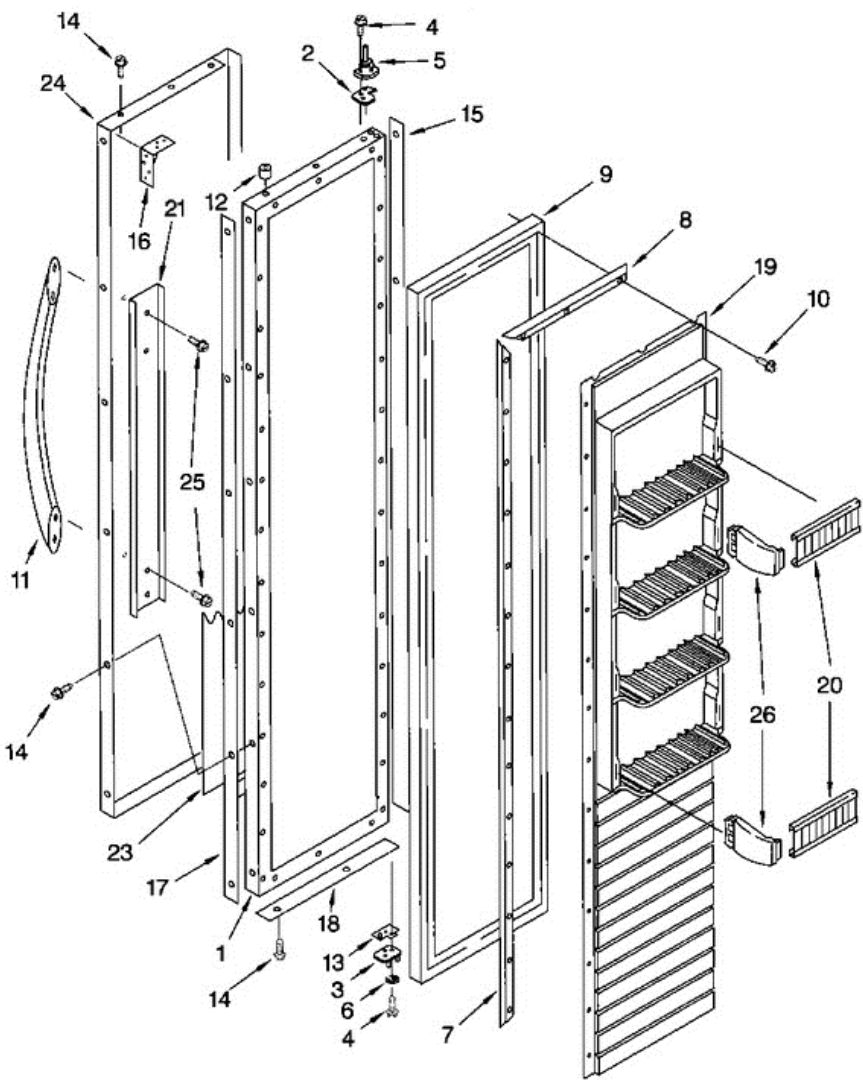

28	2165792	TRAY, BUTTER
29	2004881	RETAINING RING, DOOR-CLOSURE
30	2004933	SPACER, DOOR SKIN (BOTTOM)
31	2188331	SHELF, GALLON DOOR

KSSC36FJS00 FREEZER DOOR