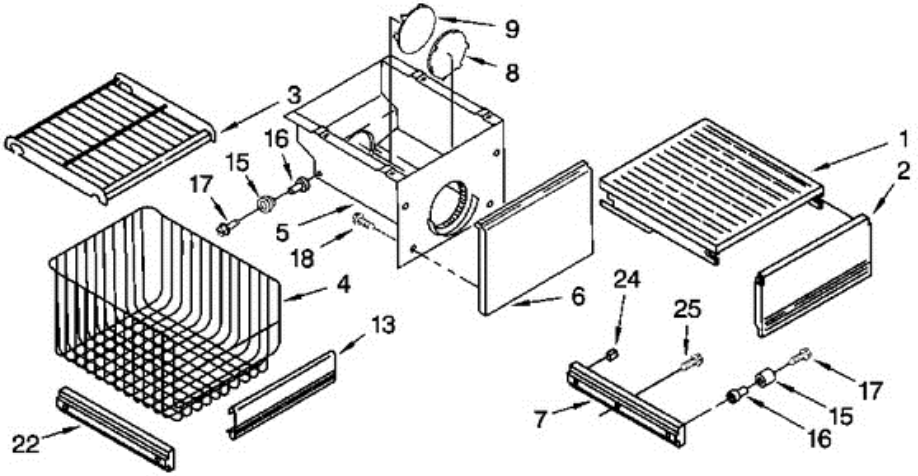

KSSC36FJS00 FREEZER SHELF