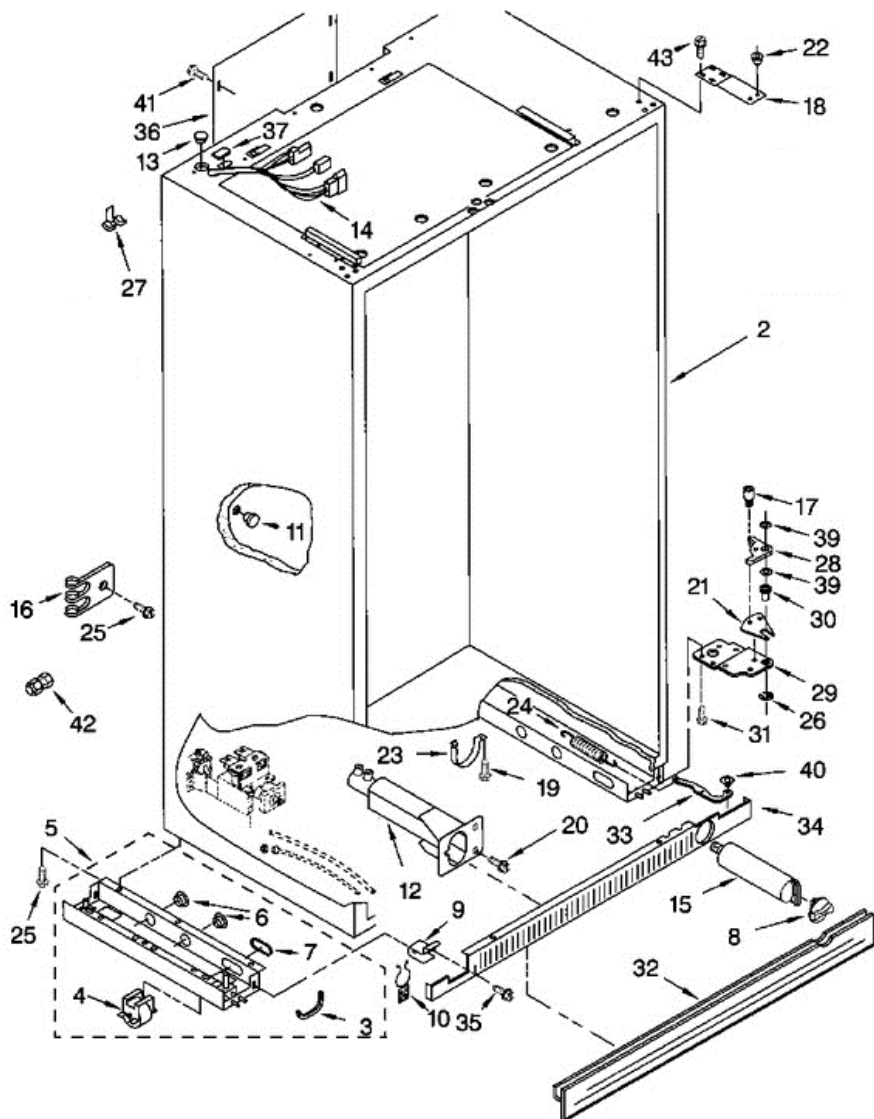

Distribuidor Autorizado

SurteRápido.com

Venta de Refacciones
Electrodomesticas

KSSC36FJS00 CABINET

KSSC36FJS00 CABINET

2	N/A	CABINET (NOT A SERVICEABLE PART)
3	2005004	GROMMET, TUBE CROSSOVER
4	1112023	ROLLER, FRONT & REAR (4)
5	2004505	SUPPORT, LEVELER ASSEMBLY (FREEZER SIDE)
5	2004506	SUPPORT, LEVELER ASS.(REFRIGERATOR SIDE)
6	2005006	GROMMET, WIRING
7	2005007	GROMMET, FLEXIBLE
8	2186494B	CAP, WATER FILTER (BLACK)
8	2186494T	CAP, WATER FILTER (BISCUIT)
8	2186494W	CAP, WATER FILTER (WHITE)
9	2006442	MOUNTING STUD, GRILL
10	2005237	CLIP, WIRE
11	1112849	CAP, GROMMET
12	2209022	HOUSING, WATER FILTER
13	1113122	GROMMET, WIRING
14	2209059	WIRING HARNESS, CABINET
15	2203220	FILTER, WATER
16	934011	TUBE, CLAMP
17	2005378	SCREW, DOOR STOP
18	2005295	HINGE (TOP)
19	489474	SCREW
20	489464	SCREW
21	2004994	LOCK, ADJUSTABLE BUSHING
22	2002903	BUSHING
23	2209090	CLAMP, FILTER HOUSING
24	2004567	SPRING, DOOR CLOSURE
25	486194	SCREW
26	2005008	RETAINING RING, ADJUSTABLE BUSHING
27	1113227	FASTENER (3)
28	2006342	GAP, COVER ASSEMBLY (BOTTOM)
29	2006779	HINGE (BOTTOM) (FREEZER SIDE)
29	2006780	HINGE (BOTTOM) (REFRIGERATOR SIDE)
30	2004992	BUSHING, ADJUSTABLE