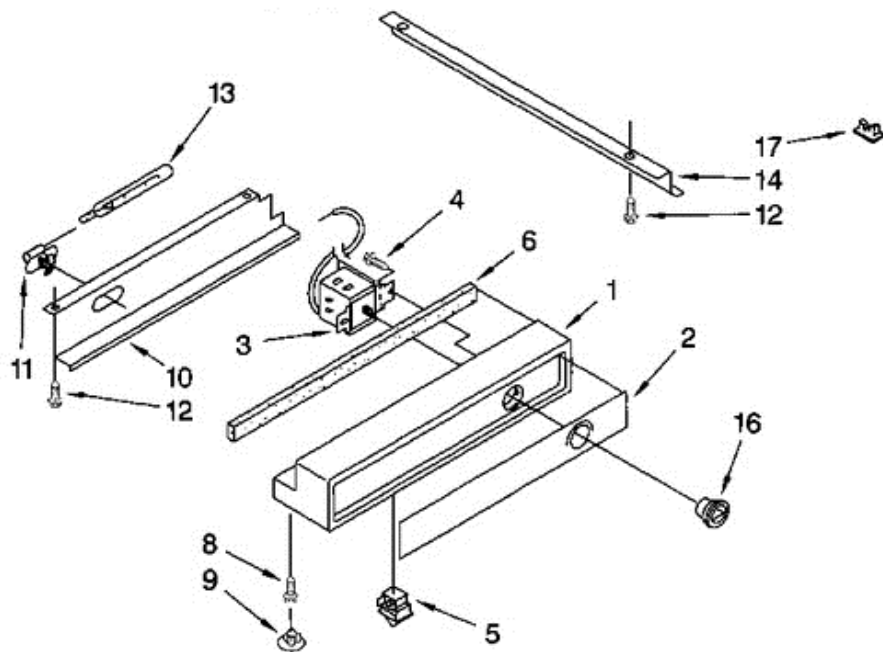

**KSSC36FJS00 FREEZER CONTROL
PANEL**