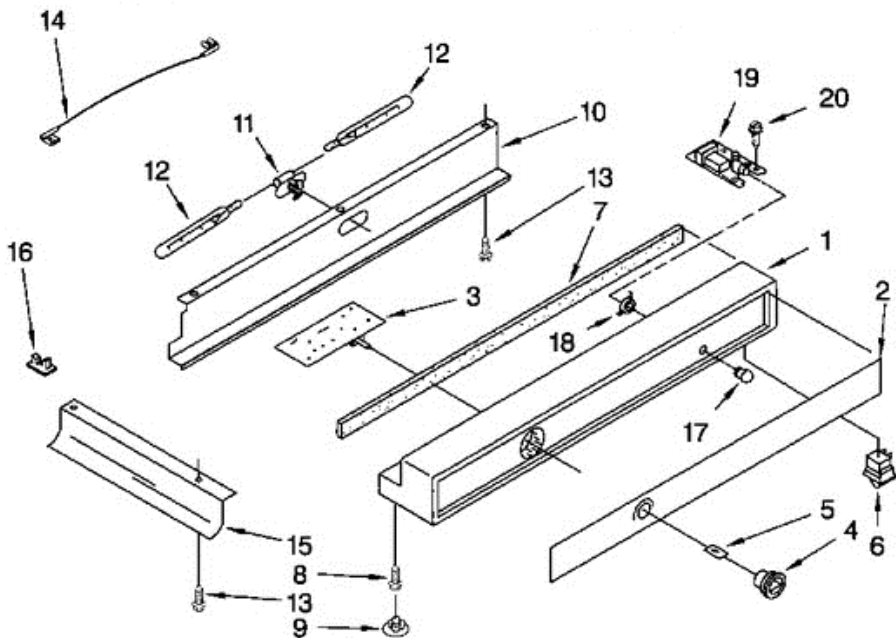

KSSC36FJS00 REFRIGERATOR CONTROL PANEL