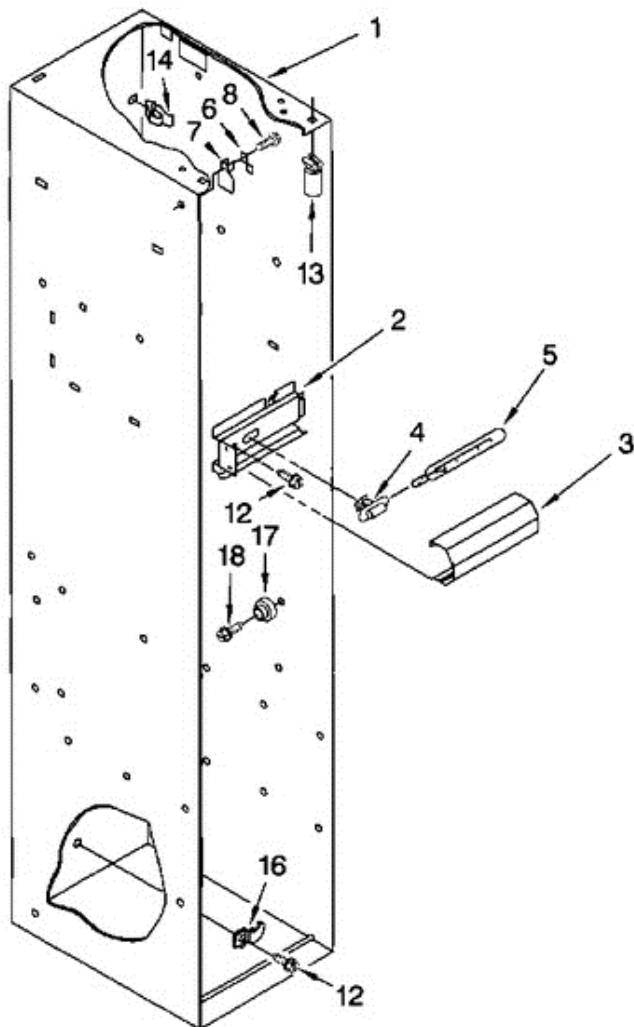

KSSC36FJS00 FREEZER LINER