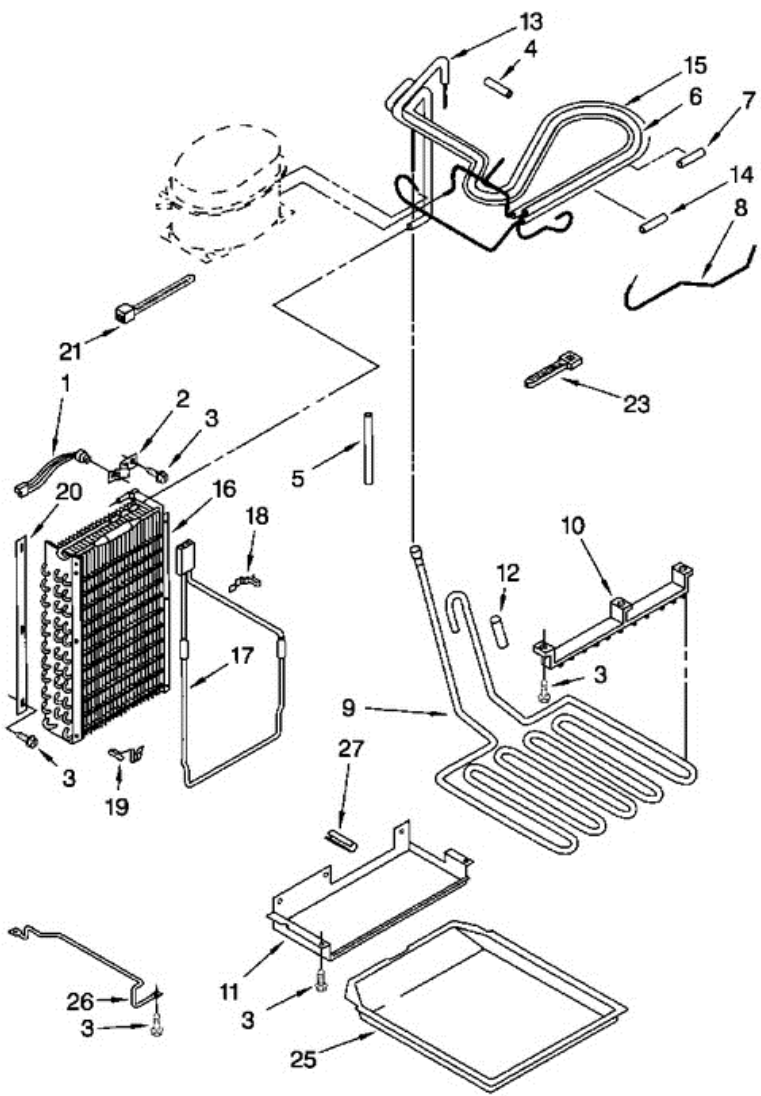

43	488879	SCREW, GROUND
44	653035	CLIP, CORD PLUG
45	2207479	WIRING HARNESS, UNIT COMPARTMENT
45	876764	VALVE, ACCESS (3/16``)
45	978025	VALVE, ACCESS (1/4``)
45	978026	VALVE, ACCESS (5/16``)
45	978027	VALVE, ACCESS (3/8``)
45	978028	VALVE, ACCESS (1/2``)
45	978029	VALVE, ACCESS (5/8``)
45	978030	VALVE, ACCESS (3/4``)

KSSC36FJS00 LOWER