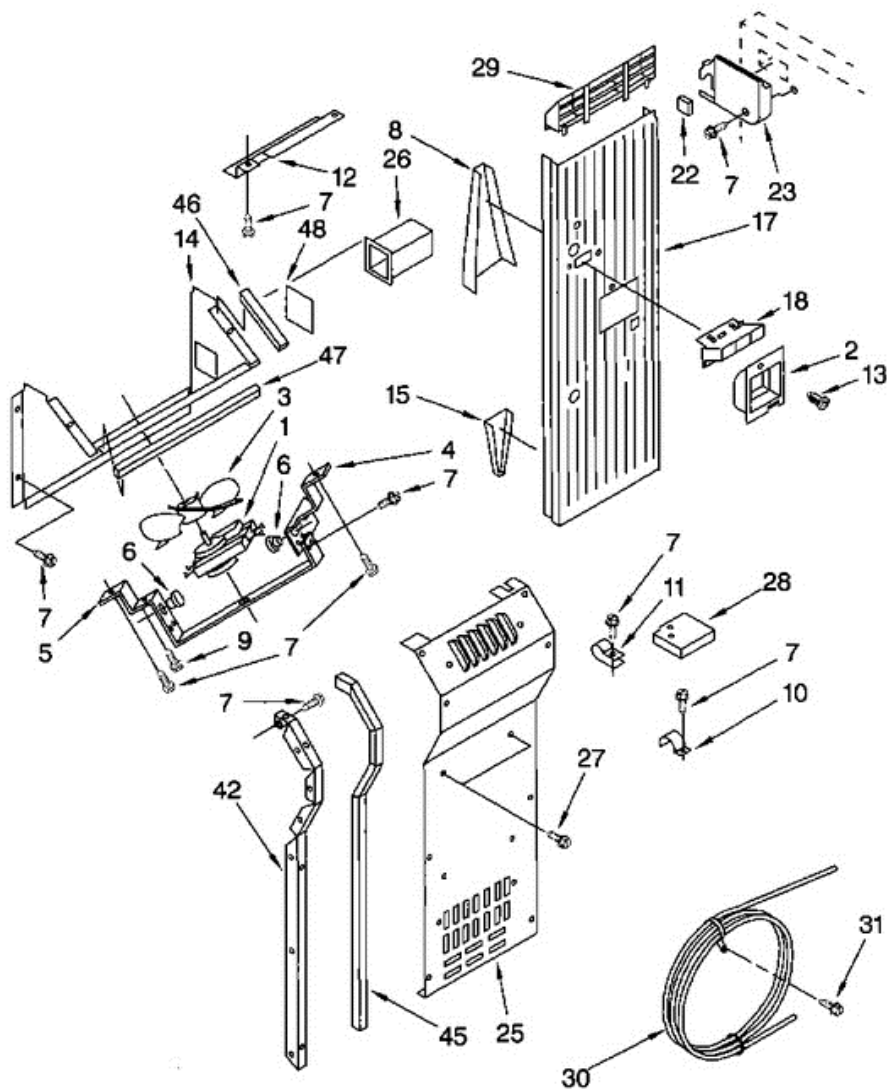

Distribuidor Autorizado

SurteRápido.com

Venta de Refacciones
Electrodomesticas

KSSC36FJS00 AIRFLOW