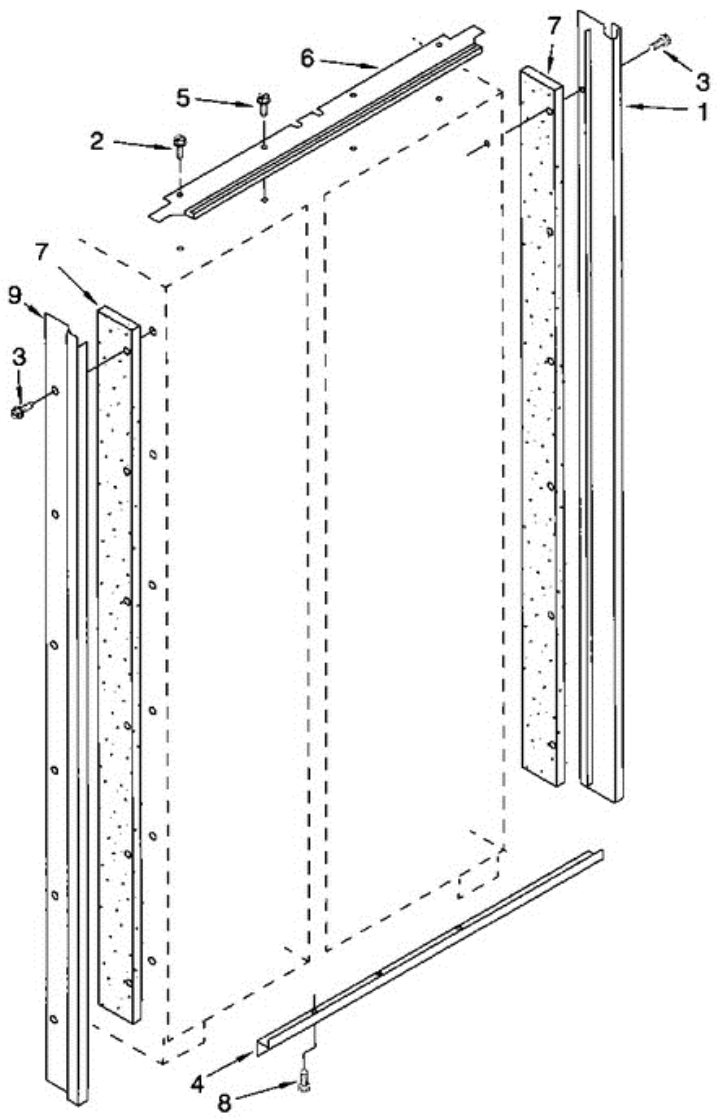

31	2001415	SCREW
32	2209024B	SKIRT-GRILLE, BOTTOM (BLACK)
32	2209024T	SKIRT, GRILLE- BOTTOM (BISCUIT)
32	2209024W	SKIRT-GRILLE, BOTTOM (WHITE)
33	2004516	LINKAGE, DOOR CLOSURE
34	2209425B	GRILLE BASE, FRONT (BLACK)
34	2209425T	GRILLE BASE, FRONT (BISCUIT)
34	2209425W	GRILLE BASE, FRONT (WHITE)
35	489238	SCREW
36	2004512	COVER, REAR
37	2209203	GROMMET, WIRING
39	2006346	WASHER
40	2004565	BUSHING, DOOR CLOSURE
41	1163283	SCREW
42	2196152	UNION
43	2001415	SCREW (4)

KSSC36FJS00 CABINET TRIM