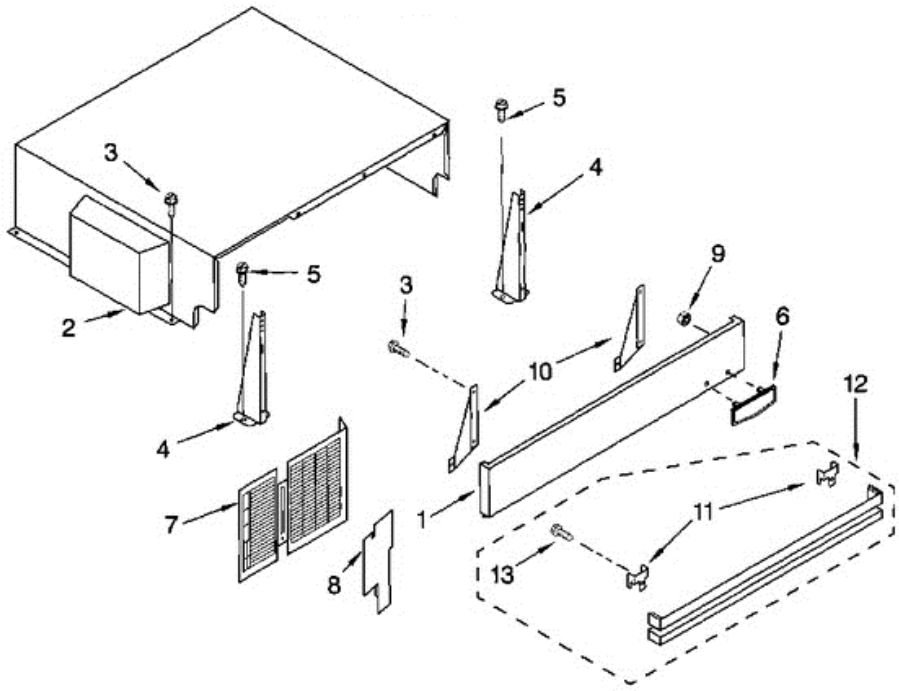

KSSC36FJS00 TOP GRILLE