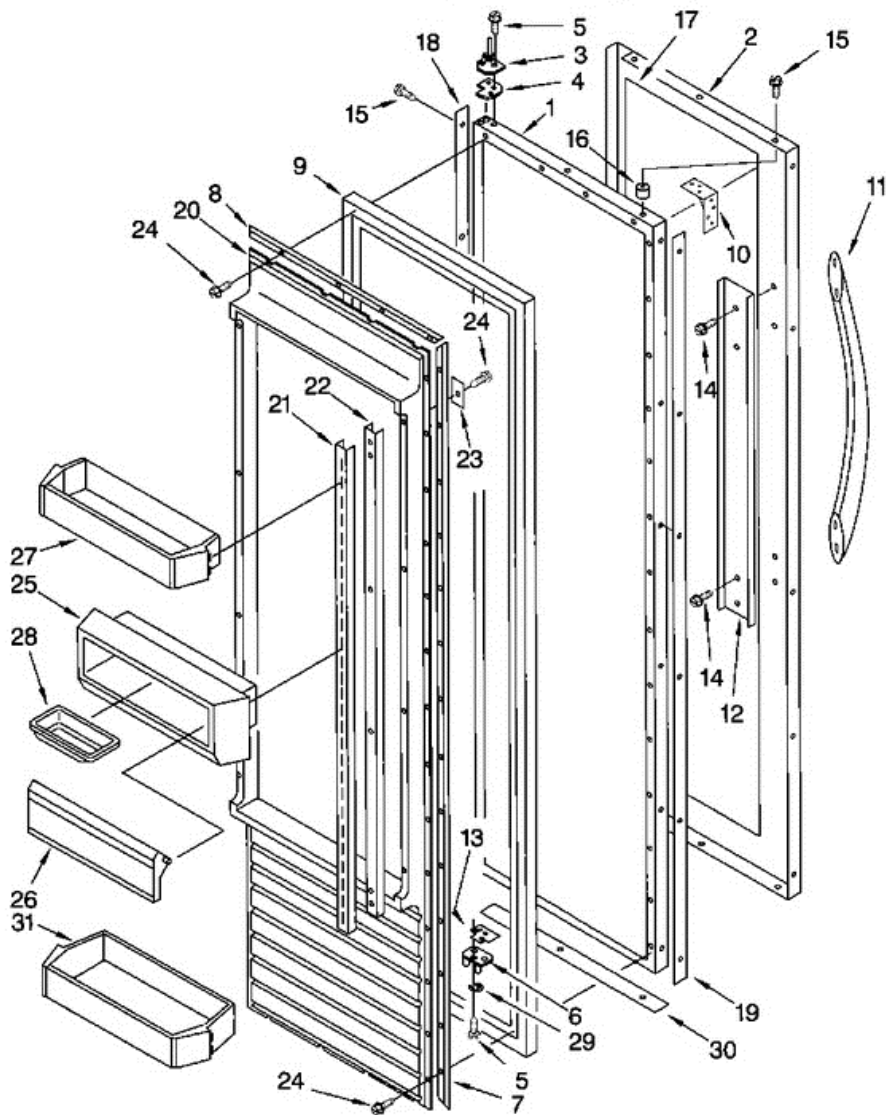

KSSC36FJS00 REFRIGERATOR DOOR