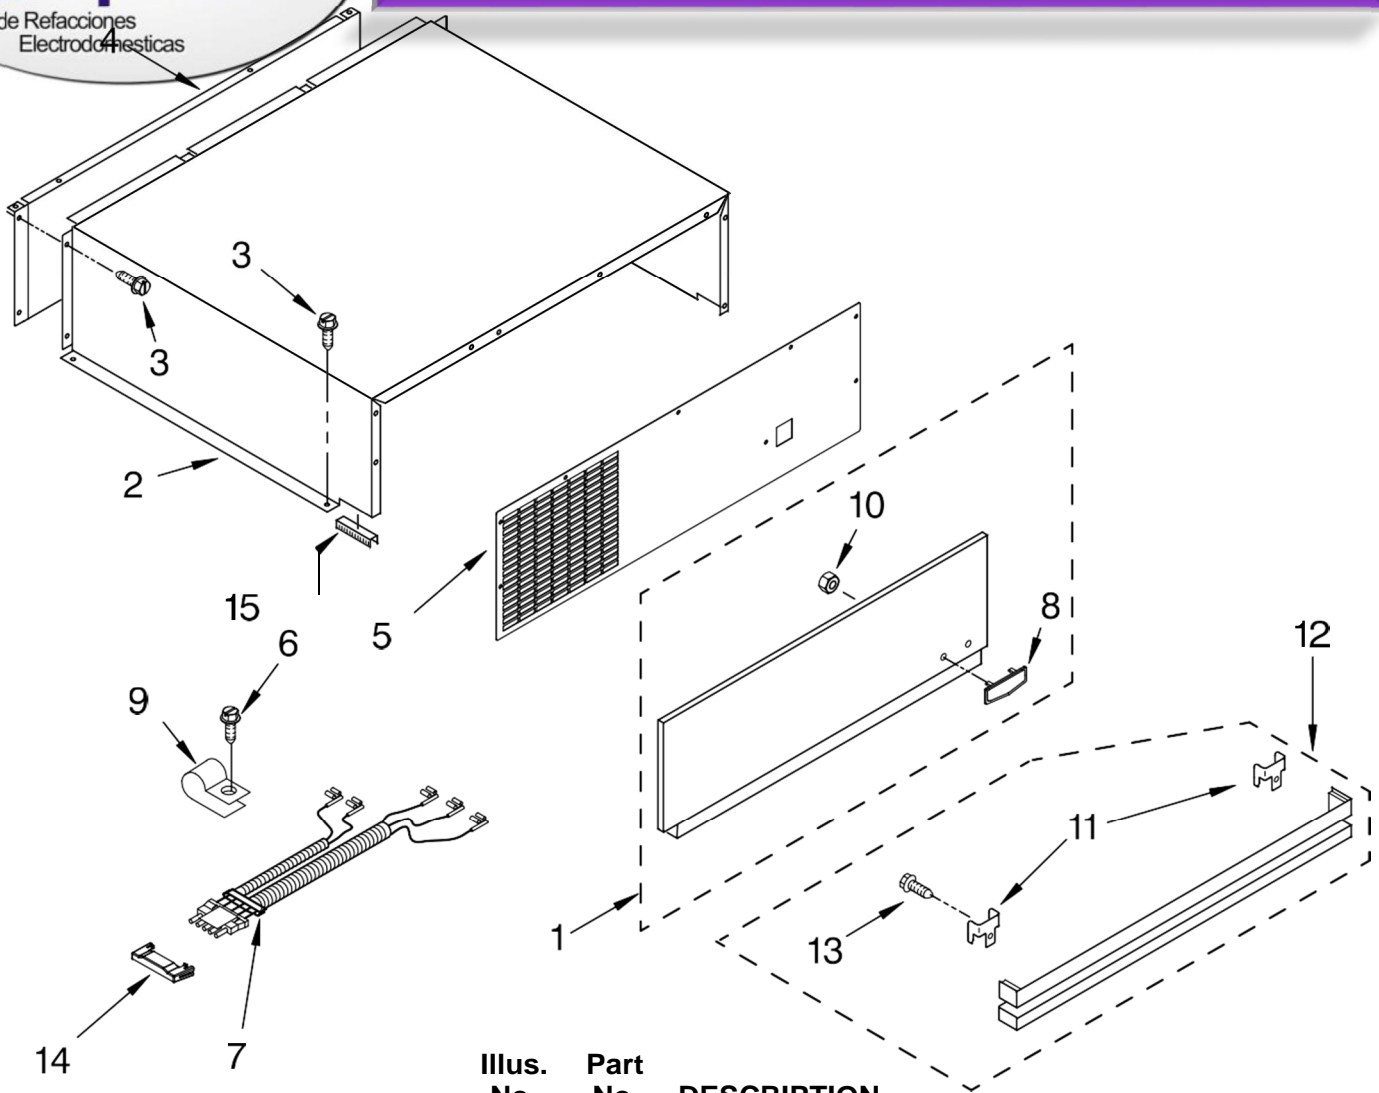

REFRIGERADOR KSSC42QMS01

Illus. No.	Part No.	DESCRIPTION
1		Panel, Decorative Assembly
	2257411U	Cobalt Blue
	2257411S	Stainless Steel
2	2259320	Cover, Unit
3	486194	Screw
4	2256466	Back Panel
5	2302974	Cover, Unit Front
6	487415	Screw
7	2187429	Wire Assembly
		RC/FC Light Switch
8	2005292	Badge, Kitchen Aid
9	489348	Clamp
10	2004333	Nut
11	2254759	Bracket, Louver
12		Louver, Grille
	2254761S	Stainless Steel
13	488879	Screw
14	2221297	Connector, Enclosure
15	2215910	Grommet

FOR ORDERING INFORMATION REFER TO PARTS PRICE LIST