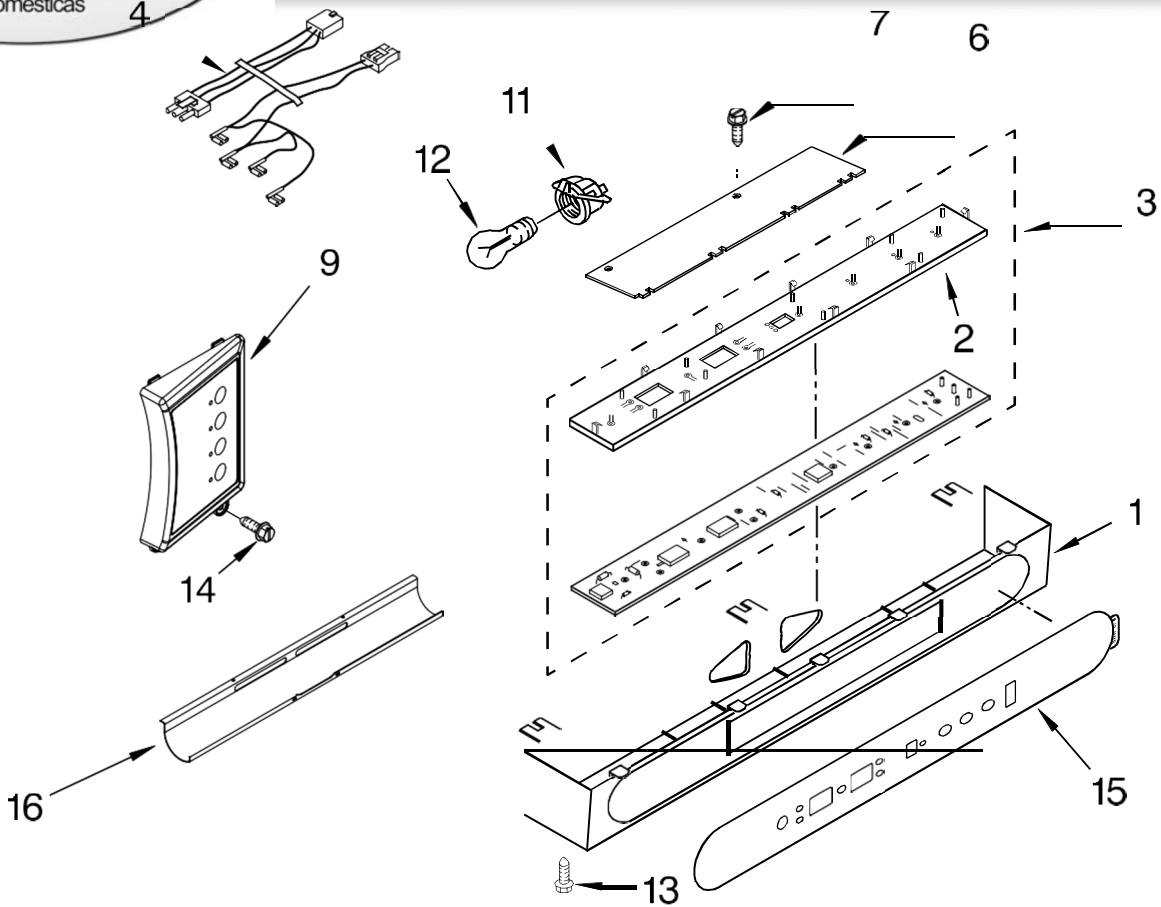

REFRIGERADOR KSSC42QMS01

Illus. No.	Part No.	DESCRIPTION
1	2302772	Control Box
2	2215670	Insert, Control Box
3	2266951	Circuit Board, Housing Control
4	2187424	Control Box Wire Harness
6	2221121	Support, Control Box
7	489006	Screw (2)
9	2306086	Display, Ingredient Care Center
11	2162085	Socket, Light
12	2255743	Light Bulb (2)
13	486194	Screw
14	8281185	Screw
15	2257519	Overlay
16	2302717	Shield, Light