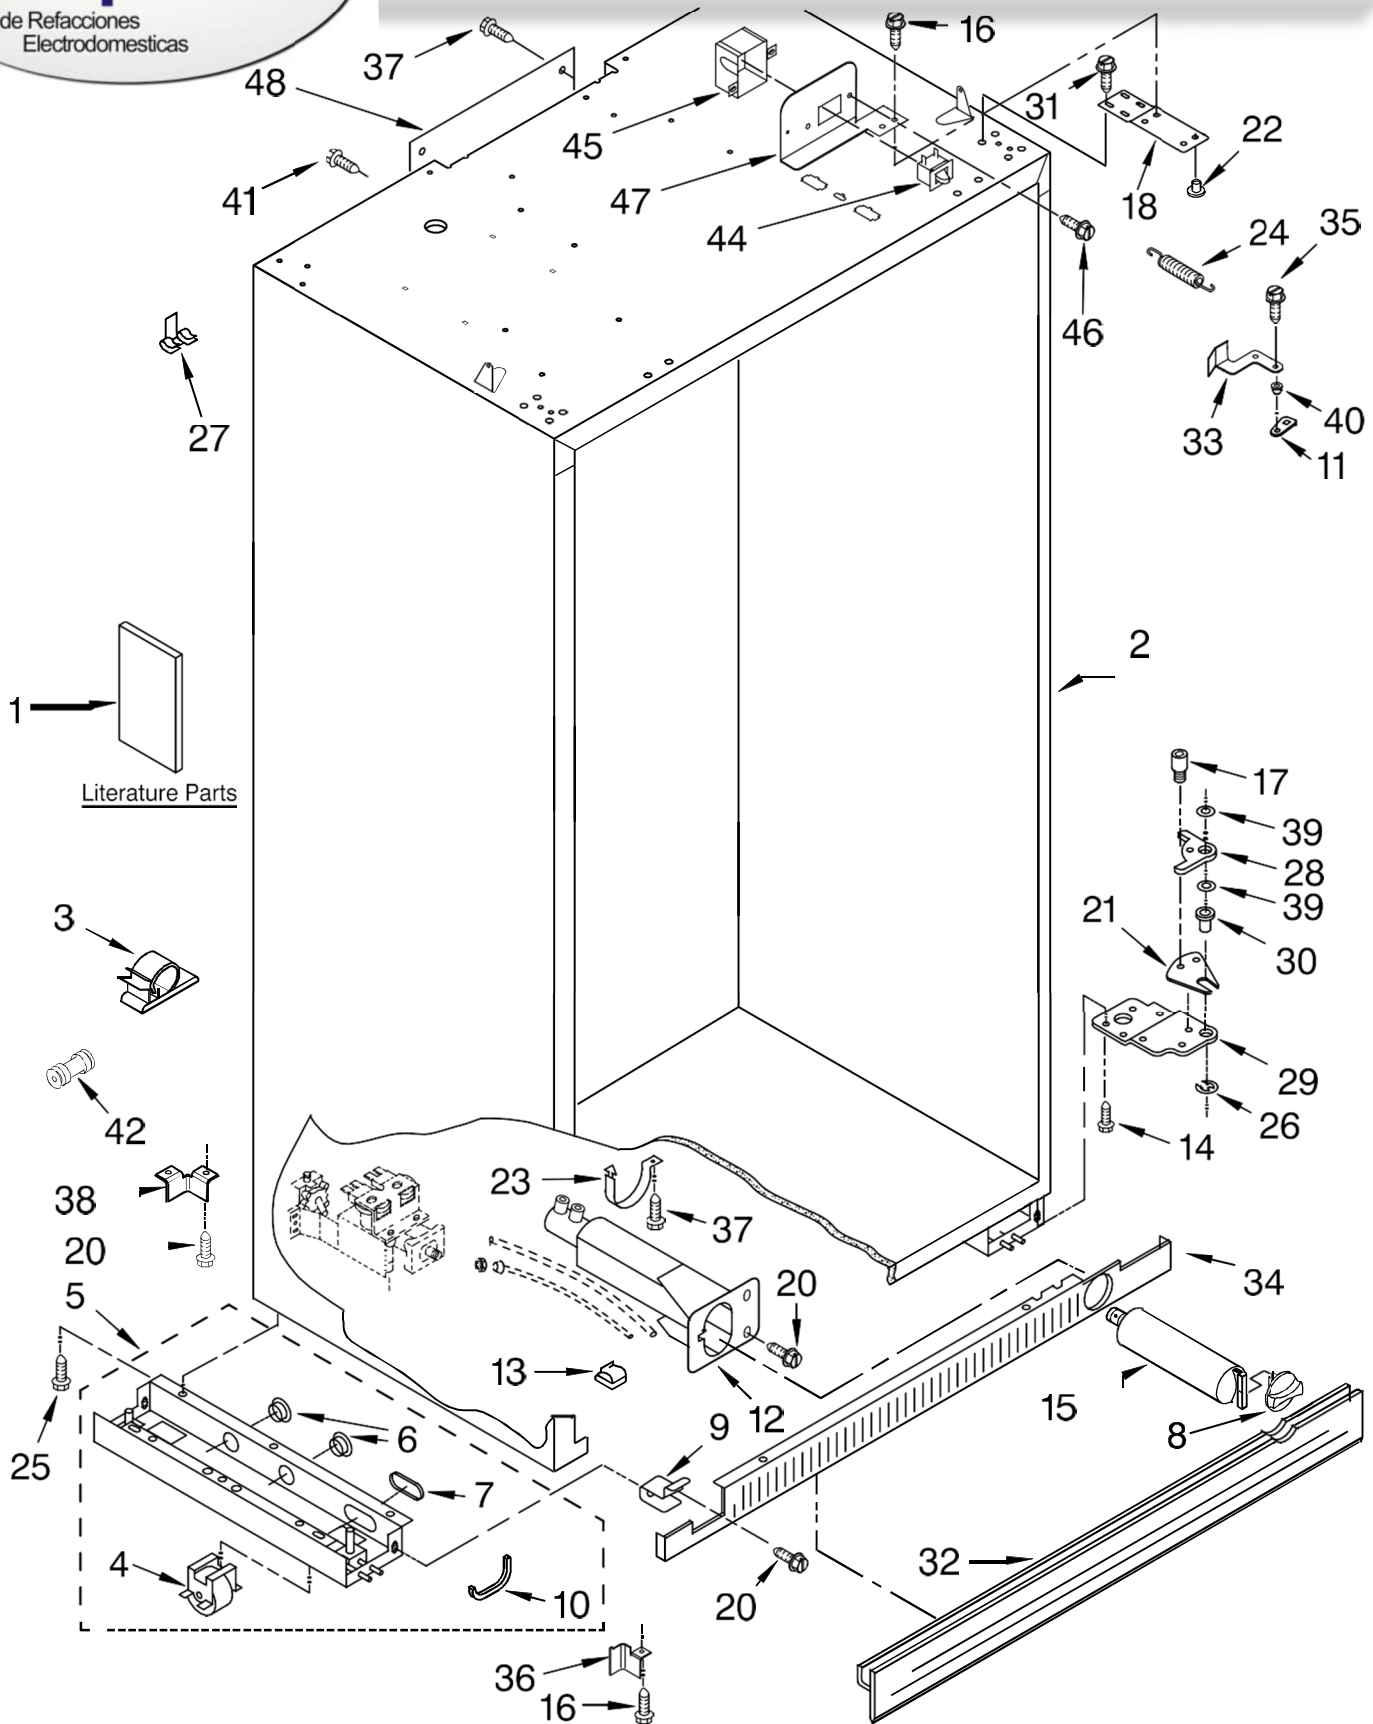

REFRIGERADOR KSSC42QMS01

FOR ORDERING INFORMATION REFER TO PARTS PRICE LIST

Part No. 8199054

REFRIGERADOR KSSC42QMS01

Illus. No.	Part No.	DESCRIPTION
1	2266808	Literature Parts
	2306409	Use & Care Guide
	2306332	Energy Label
	2306424	Service & Wiring Sheet
	2302865	Icemaker and Ingredient Care Center Service Sheet
	2266811	Main Control Service Sheet Installation Instructions
2		Cabinet (Not A Serviceable Part)
3	2004514	Clamp, Tube
4	1112023	Roller, Front & Rear (4)
5		Support, Leveler Assembly
	2004506	Refrigerator Side
	2004505	Freezer Side
6	2005006	Grommet, Wiring
7	2005007	Grommet, Flexible
8		Cap, Water Filter
9	2186494B	Black Mounting Stud, Grill
10	2005004	Grommet, Crossover Tube

Illus. No.	Part No.	DESCRIPTION
30	2302876	Bushing, Adjustable
31	8533913	Screw 1/4-20 x 5/8
32	2209025B	Skirt-Grille, Bottom Black
33	2266882	Extension Arm, Right
	2266881	Left
34	2209428B	Grille Bottom, Front Black
35	2005921	Screw
36	2006616	Bracket, Support Base (Front) Left
	2006556	Right
37	1157158	Screw
38	2006617	Bracket, Support Base (Rear) (2)
39	2006346	Washer
40	2266880	Bushing, Extension Arm
41	1163283	Screw
42	2209709	Union
44	1118894	Switch, Rocker Arm Refrigerator Door Side
	1115373	Freezer Door Side
45	2215938	Cover, Switch (2)
46	487415	Screw (2)
47	2221097	Bracket, Switch Right
	2221096	Left
48	2215612	Cover, Rear

REFRIGERADOR KSSC42QMS01

Illus. No.	Part No.	DESCRIPTION
1		Cabinet, Trim (Right Side)
	2222552S	Stainless Steel
3		Screw
	1163283	Stainless Steel
4	2254725	Cabinet, Trim (Bottom)
5	486194	Screw
6	2257367	Cabinet, Trim Top
7		Cabinet Trim (Left Side)
	2222553S	Stainless Steel
9	2005925	Seal-Trim, Side
10	489464	Screw