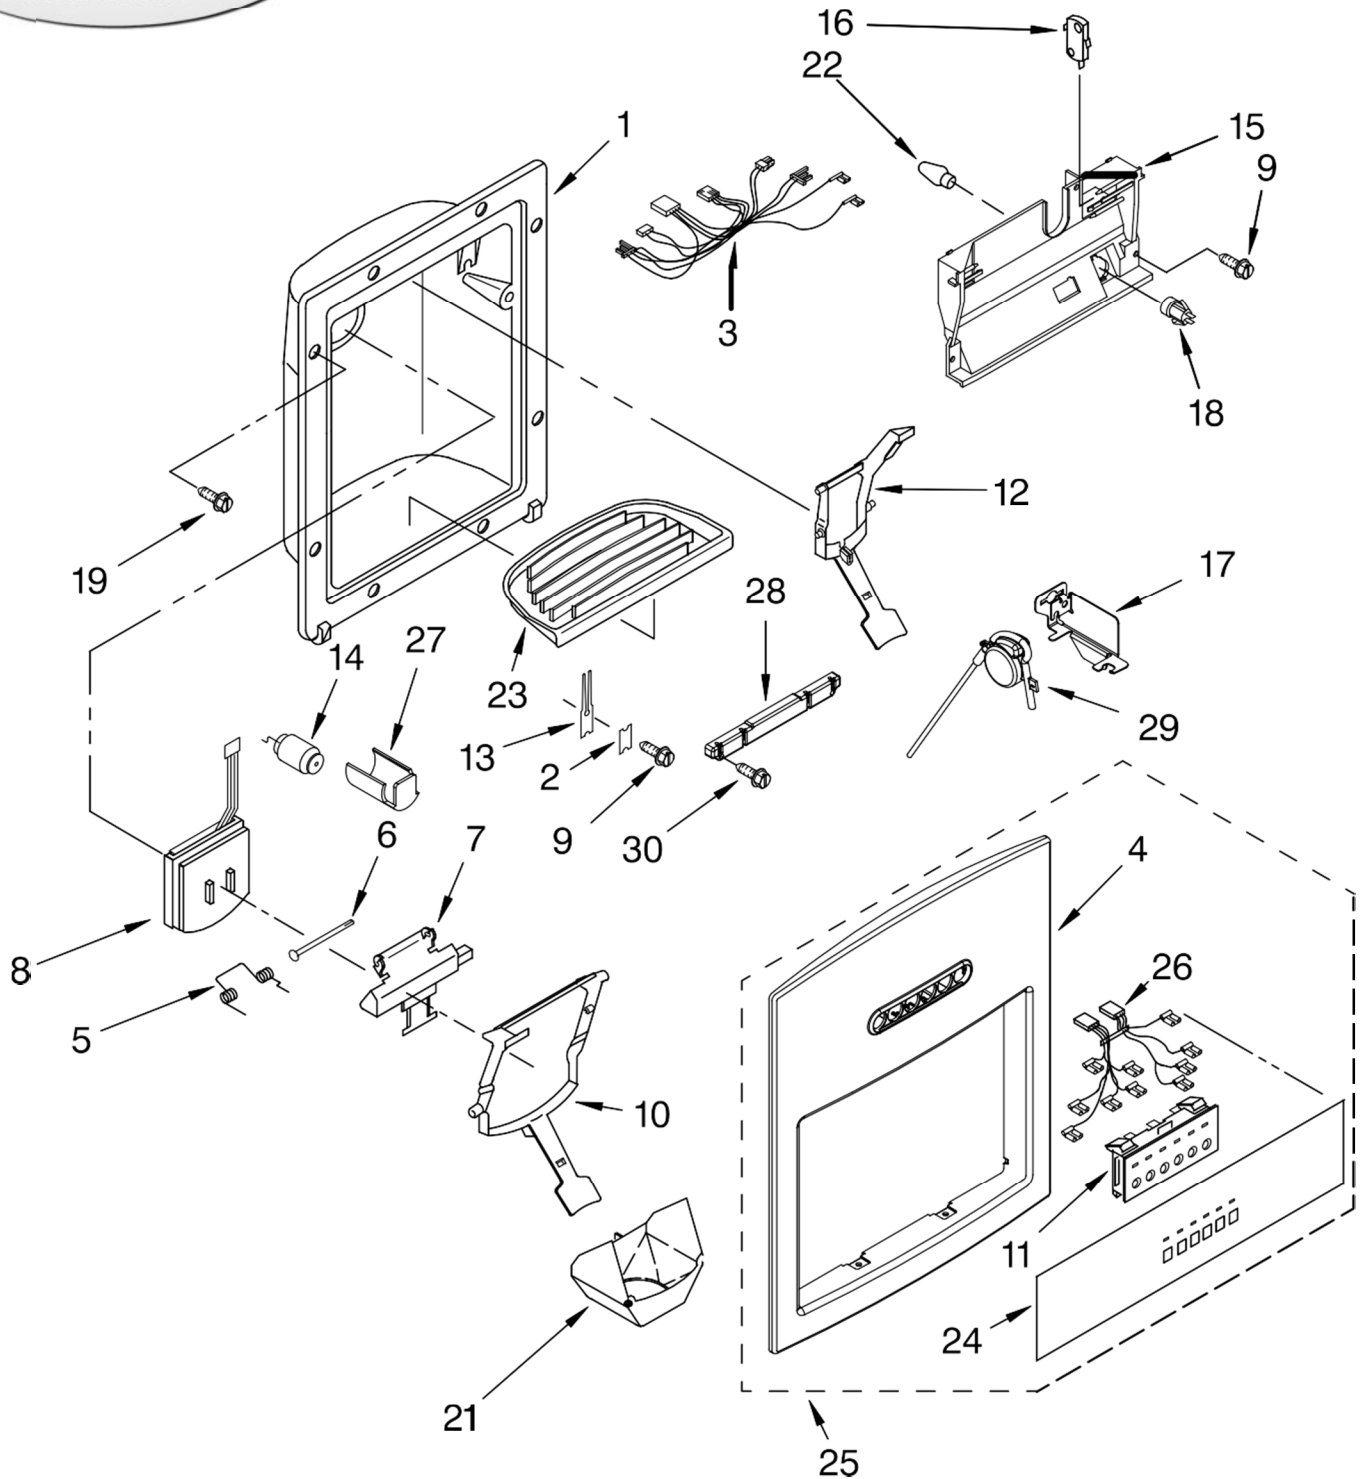

REFRIGERADOR KSSC42QMS01

FOR ORDERING INFORMATION REFER TO PARTS PRICE LIST

REFRIGERADOR KSSC42QMS01

Illus. No.	Part No.	DESCRIPTION	Illus. No.	Part No.	DESCRIPTION	Illus. No.	Part No.	DESCRIPTION
1		Housing, Dispenser (Not Serviced)	12		Lever, Water Dispenser	24		Overlay, Cover (Not Available- Order Item 25)
2	2195051	Strain Relief		2259395B	Black			Front Cover
3	2187755	Wire Assembly		2259395U	Cobalt Blue	25		Assembly (Includes Items 4, 11, & 24)
4		Cover, Dispenser (Not Available- Order Item 25)	13	2194719	Spring, Lever			2306001U Cobalt Blue
5	2256199	Spring, Torsion	14	2205686	Delay Mechanism			2306001B Black
6	2196195	Pin	15	2183771	Bracket, Control	26	2187623	Switch-Jumper, Wire Assembly
7	2206423	Ice Door Mechanism	16	2162361	Switch (4)	27	2252127	Sleeve, Delay Mechanism
8	2180353	Door, Ice	17	2259209	Bracket, Anti-Drip Valve	28	2306077	Spacer, Dispenser Cover
9	489000	Screw	18	2180200	Lamp Holder	29	2257420	Valve, Anti-Drip
10		Lever, Ice Dispenser	19	3400091	Screw	30	8281163	Screw
	2259396B	Black	21	2180224	Guide, Ice			
	2259396U	Cobalt Blue	22	3406124	Light Bulb			
11		Switch Assembly (Not Available Order Item 25)	23		Grille, Overflow			
				2302944B	Black			
				2302944U	Cobalt Blue