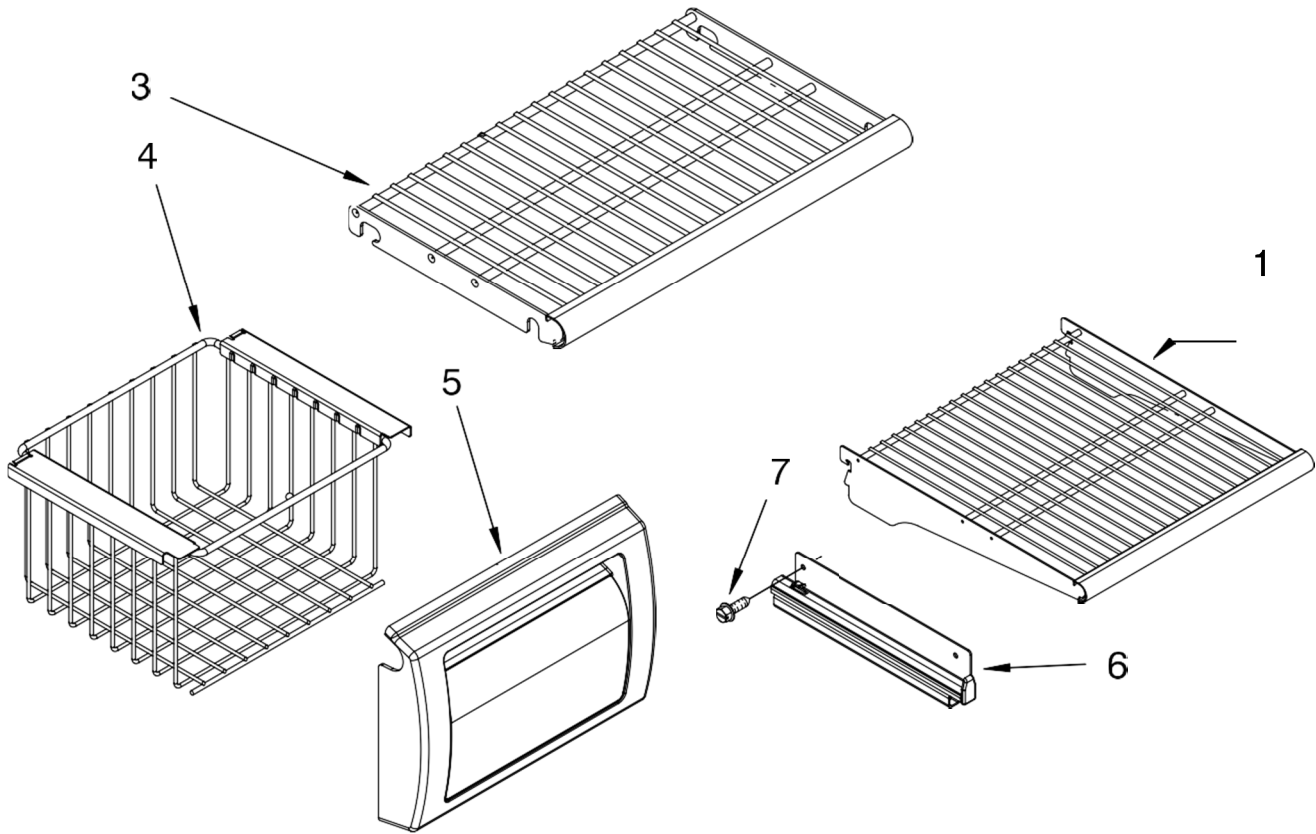

REFRIGERADOR KSSC42QMS01

Illus. No.	Part No.	DESCRIPTION
1	2302868	Wire, Shelf
3	2302883	Shelf, Fixed (2)
4	2259082	Basket
5	2256270	Front, Basket
6	2259317	Slide, Basket Right Side
	2259318	Left Side
7	8533928	Screw