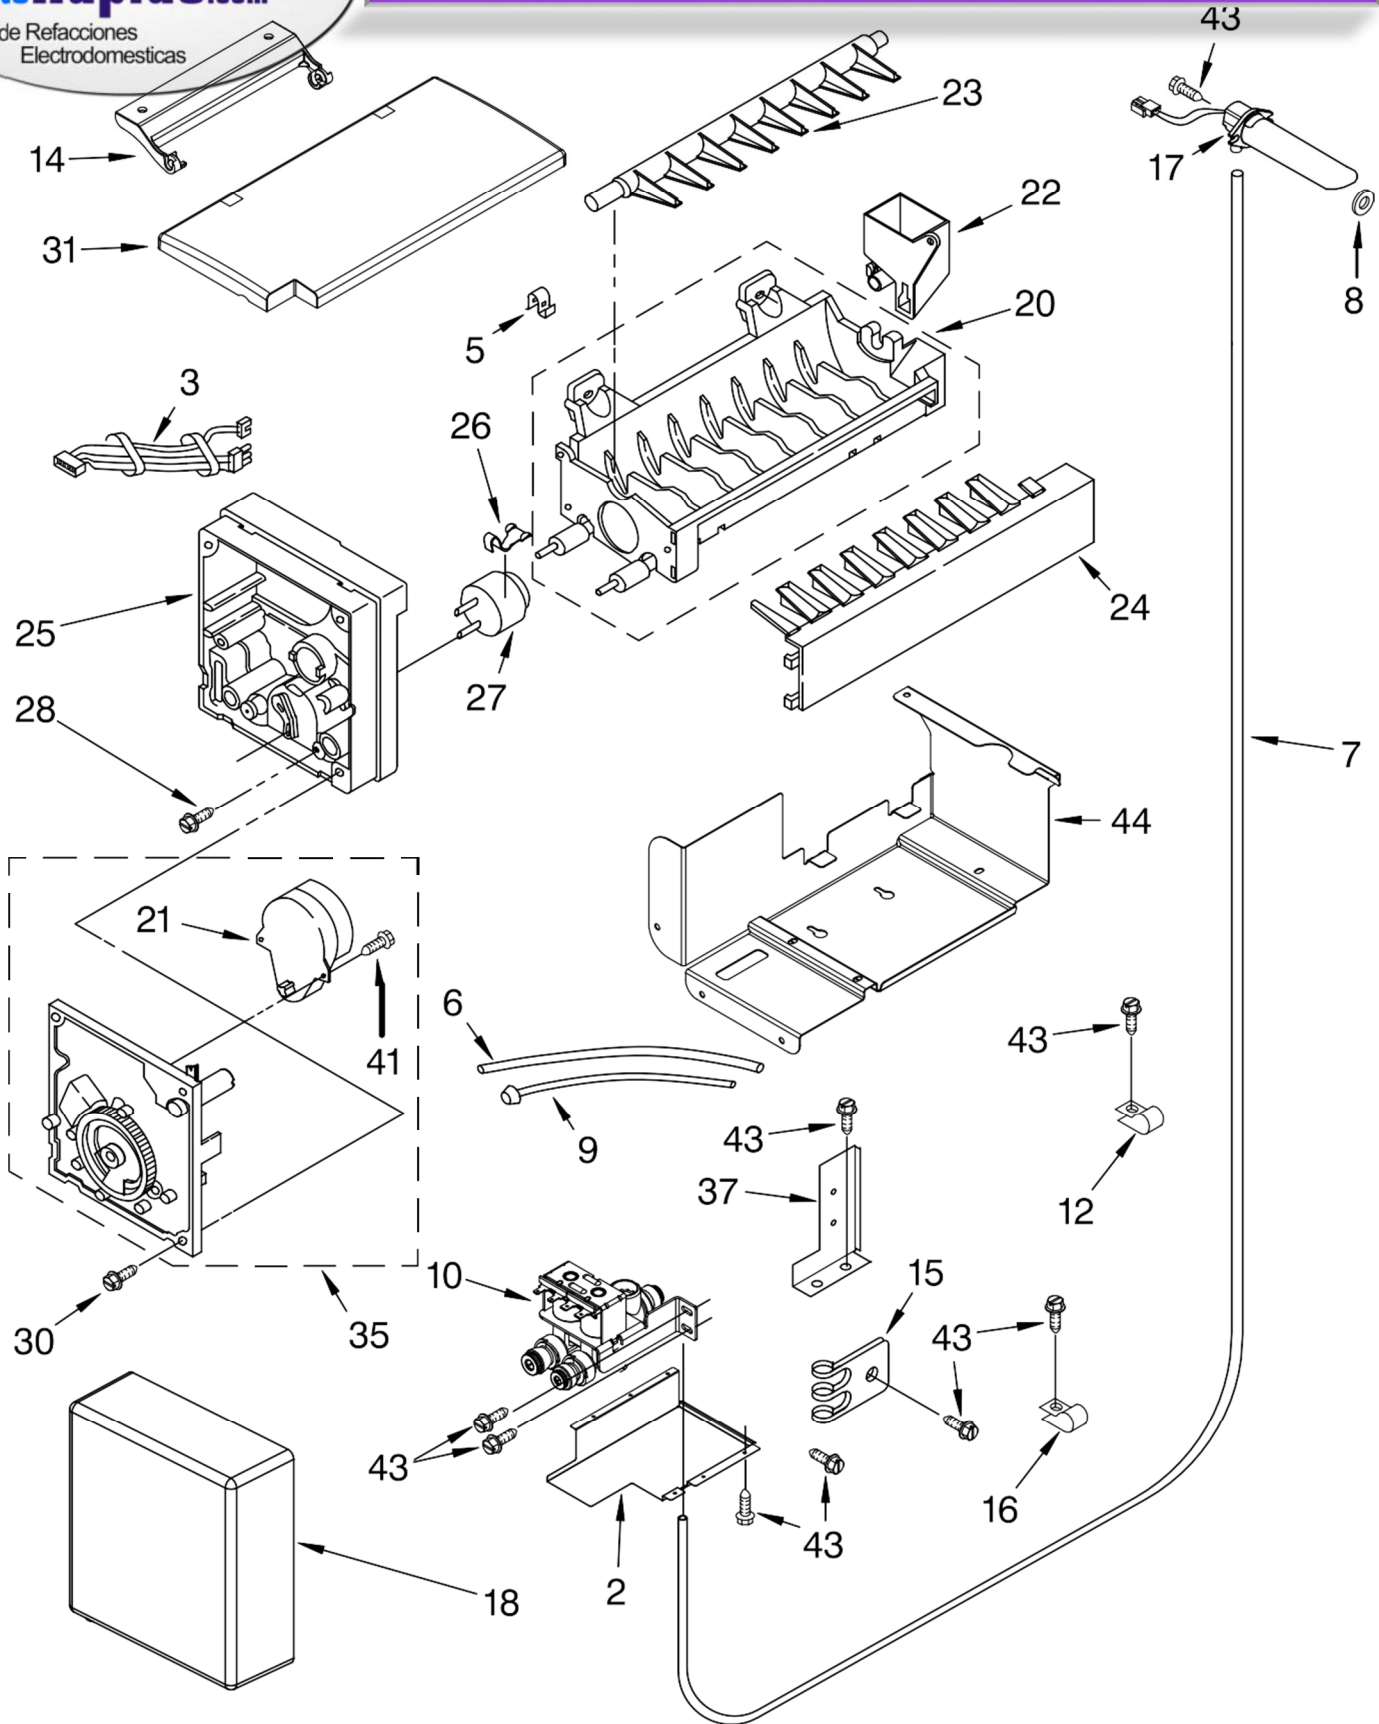

REFRIGERADOR KSSC42QMS01

FOR ORDERING INFORMATION REFER TO PARTS PRICE LIST

REFRIGERADOR KSSC42QMS01

Illus. No.	Part No.	DESCRIPTION
2	2300104	Cover, Electrical Bottom
3	2187717	Wire Assembly, Ice maker
5	628379	Clip, Fuse
6	2214613	Tube, Filter Inlet
7	2252393	Water Inlet Tube Assembly
8	2302758	Seal Gasket
9	2302719	Tube, Filter Outlet
10	2221221	Valve, Solenoid
12	2221070	Clamp, Tube
14	2198641	Bracket, Ice maker Cover
15	2208136	Clamp, Nylon Valve
16	488937	Clamp Tube
17	2302756	Tube, Water Inlet
18	2257538	Cover

Illus. No.	Part No.	DESCRIPTION
20	628228	Mold & Heater (Also Order 542638 Silicone Grease)
21	628398	Motor
22	628356	Cup-Water Fill
23	627843	Ejector
24	2198598	Ice Striper
25	2194712	Support
26	627796	Retainer Thermostat (2)
27	628397	Thermostat (Also Order 542639 Cement Alumilastic)
28	8533917	Screw
30	489276	Screw
31	2222967	Cover, Ice maker
35	628399	Module Assembly (Includes Items 21 & 41)

Illus. No.	Part No.	DESCRIPTION
37	2306151	Water Valve Mounting Bracket
41	489136	Screw (2)
43	486194	Screw
44	2252228	Bracket, Ice maker Mounting
100	2266836	Complete Ice maker Assembly

Following Parts Not Illustrated (Optional Parts Only)

2261590	Cleaner, Stainless Steel
2222963	Ice Container Assembly