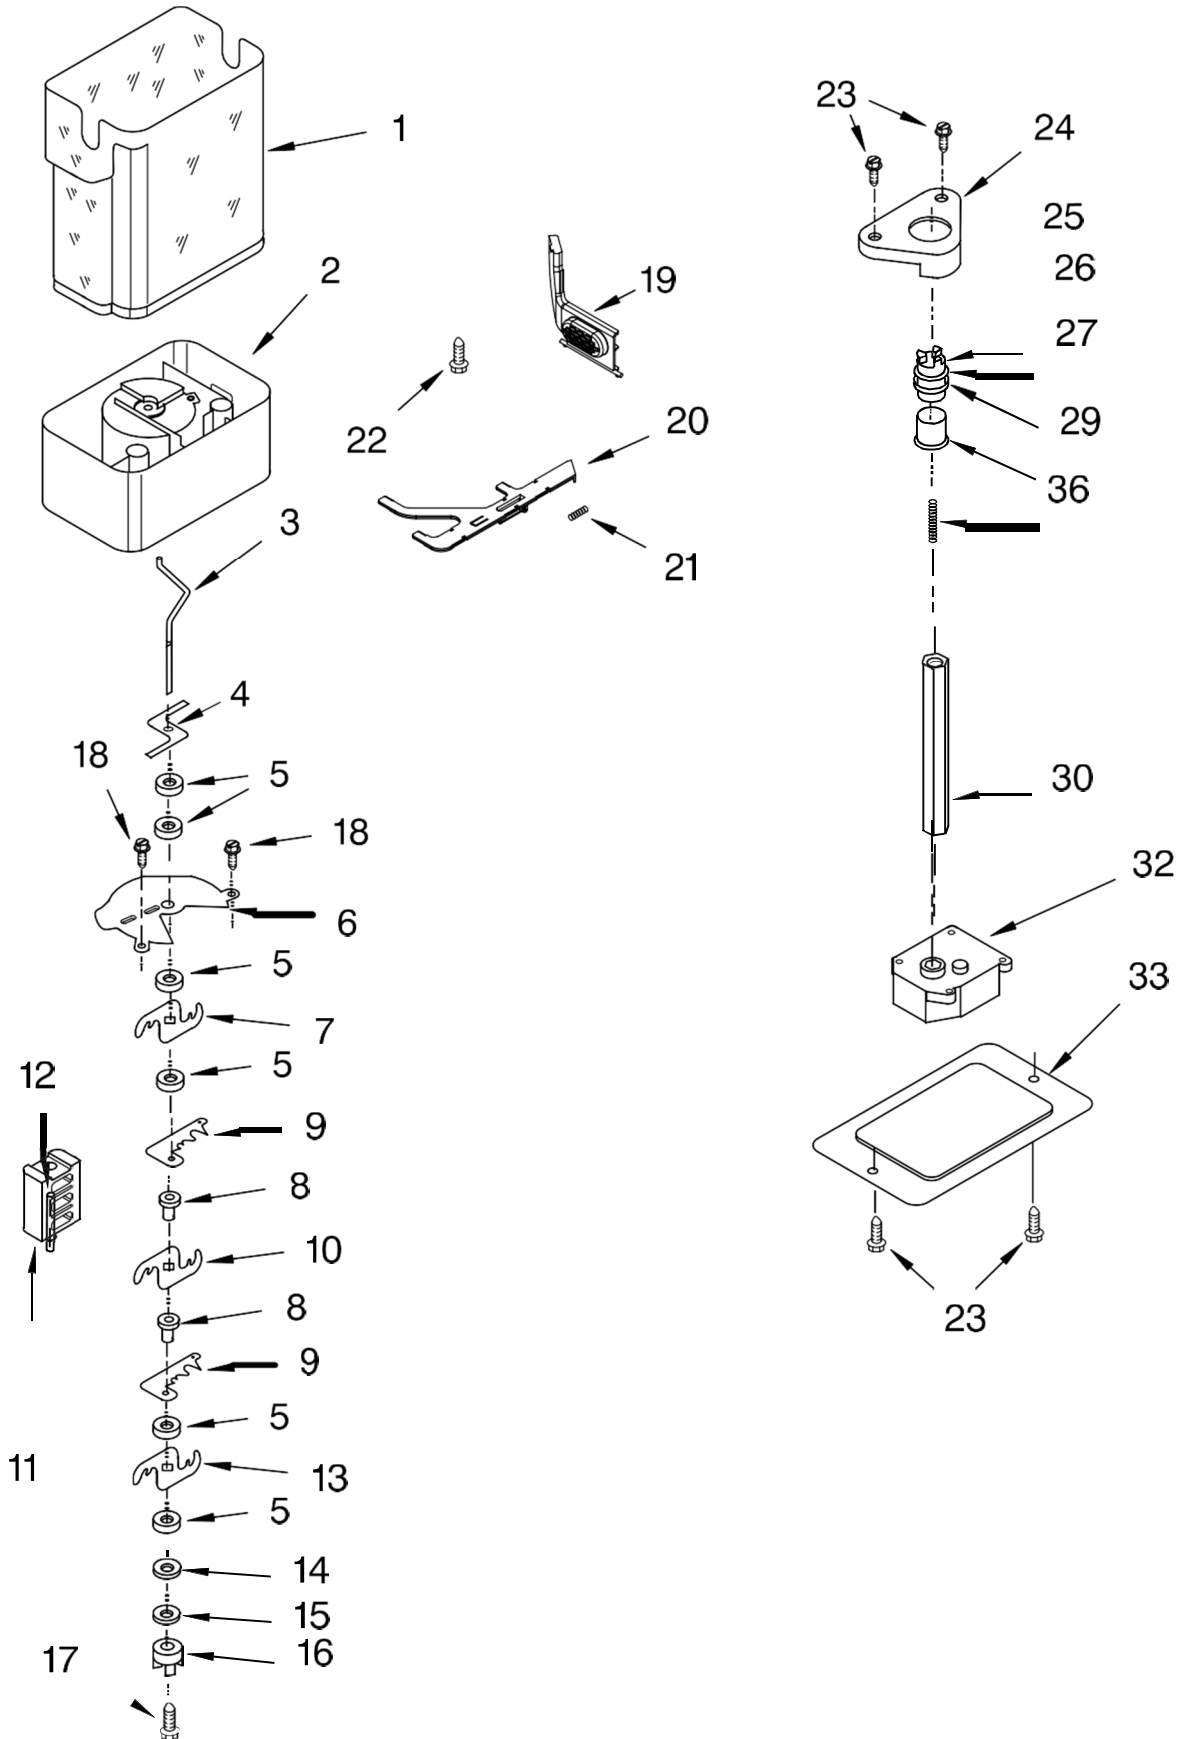

REFRIGERADOR KSSC42QMS01

Distribuidor Autorizado

SurteRápido.com

Venta de Refacciones
Electrodomesticas

REFRIGERADOR KSSC42QMS01

Illus. No.	Part No.	DESCRIPTION
1	2222965	Ice Bin
2	2222964	Crusher Bin
3	2211590	Auger
4	2198603	Blade, Stirring
5	1119007	Spacer, Flat (6)
6	2255460	Cover, Crusher
7	1119013	Blade, Rotary
8	1119005	Spacer, Step (2)
9	2198601	Blade, Fixed
10	1119012	Blade, Rotary
11	2198602	Block, Blade
12	489229	Roll Pin
13	1119006	Blade, Rotary
14	489235	Washer, Plain
15	2198661	Washer, Coupling
16	2220457	Coupling, Top
17	8281164	Screw
18	3400065	Screw
19	2252265	Button, Bin
20	2252207	Latch, Bin
21	2198608	Spring, Latch
22	2198671	Screw (2)
23	8281163	Screw
24	2212369	Holder
25	2220458	Coupling, Bottom
26	2198628	Seal
27	2212370	Washer
29	2198607	Spring
30	999536	Drive Shaft
32	2212363	Dispenser, Motor
33	2222862	Cover
36	2212365	Sleeve. Coupling