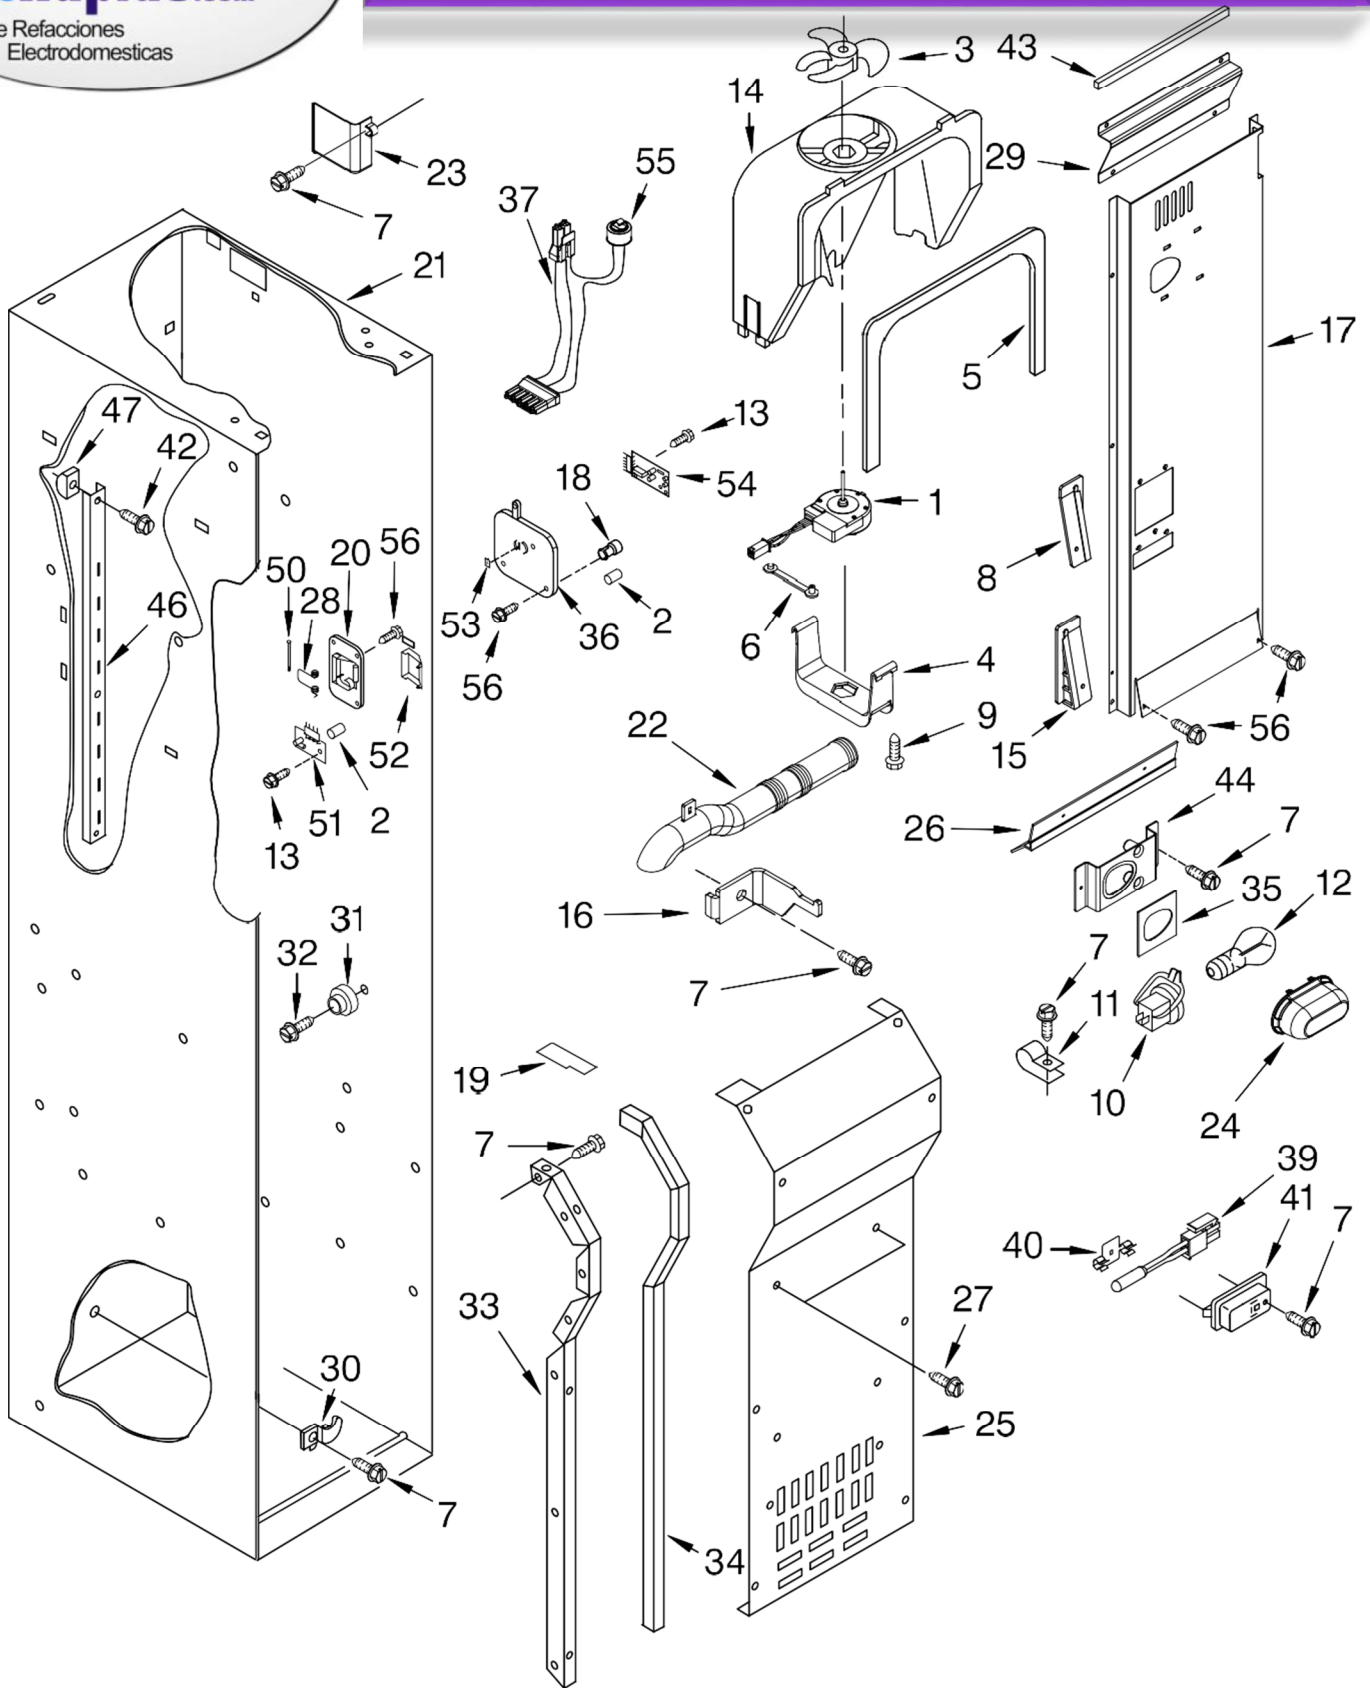

REFRIGERADOR KSSC42QMS01

FOR ORDERING INFORMATION REFER TO PARTS PRICE LIST

REFRIGERADOR KSSC42QMS01

Illus. No.	Part No.	DESCRIPTION	Illus. No.	Part No.	DESCRIPTION	Illus. No.	Part No.	DESCRIPTION
1	2259385	Fan Motor	20	2215650	Cover, Emitter	34	2220904	Gasket (2)
2	2198665	Tube, P.C. Board	21		Liner (Not A Serviceable Part)	35	2302777	Seal, Light Socket
3	2169142	Fan Blade	22	2302932	Tube, Vent	36	2259493	Cover, Receiver
4	2223733	Retainer, Fan Motor	23	2259025	Cover, Air Outlet	37	2187673	Harness, Evap Fan (Includes Item 55)
5	2302817	Gasket, Cover	24	2259367	Light Shield	39	2213442	Thermistor
6	2223986	Grommet	25	2306049	Cover, Evaporator	40	2209204	Clip, Thermistor
7	486194	Screw	26	2302850	Support, Air Duct	41	1116793	Cover, Thermistor
8	2259464	Wedge, Air Duct	27	487539	Screw	42	2006475	Screw
9	488500	Screw, Ground	28	2198635	Spring	43	2306052	Gasket, Air Duct
10	2162085	Socket, Light (2)	29	2306038	Deflector, Air Duct	44	2257571	Bracket, Light
11	488937	Clamp, Nylon	30	1112260	Support, Evaporator	46	2259032	Ladder, Shelf
12	2255743	Light Bulb	31	2196483	Shelf, Stud (20)	47	2259445	Support, Screw
13	489214	Screw	32	8281158	Screw	50	2198634	Pin
14	2182120	Scroll, Fan	33		Evaporator, Cover Rail	51	2220398	P.C. Board Emitter
15	2259465	Wedge, Air Duct		2221107	Left Side	52	2198633	Flipper
16	2302925	Bracket, Vent Tube		2259355	Right Side	53	2255563	Slide, Icemaker Shut Off
17	2306046	Air Duct				54	2255114	P.C. Board, Receiver
18	2198643	Lens Block, Fan Scroll				55	2306462	Defrost, Bi-Metal
19	2209480	Right				56	8281185	Screw
	2209066	Left