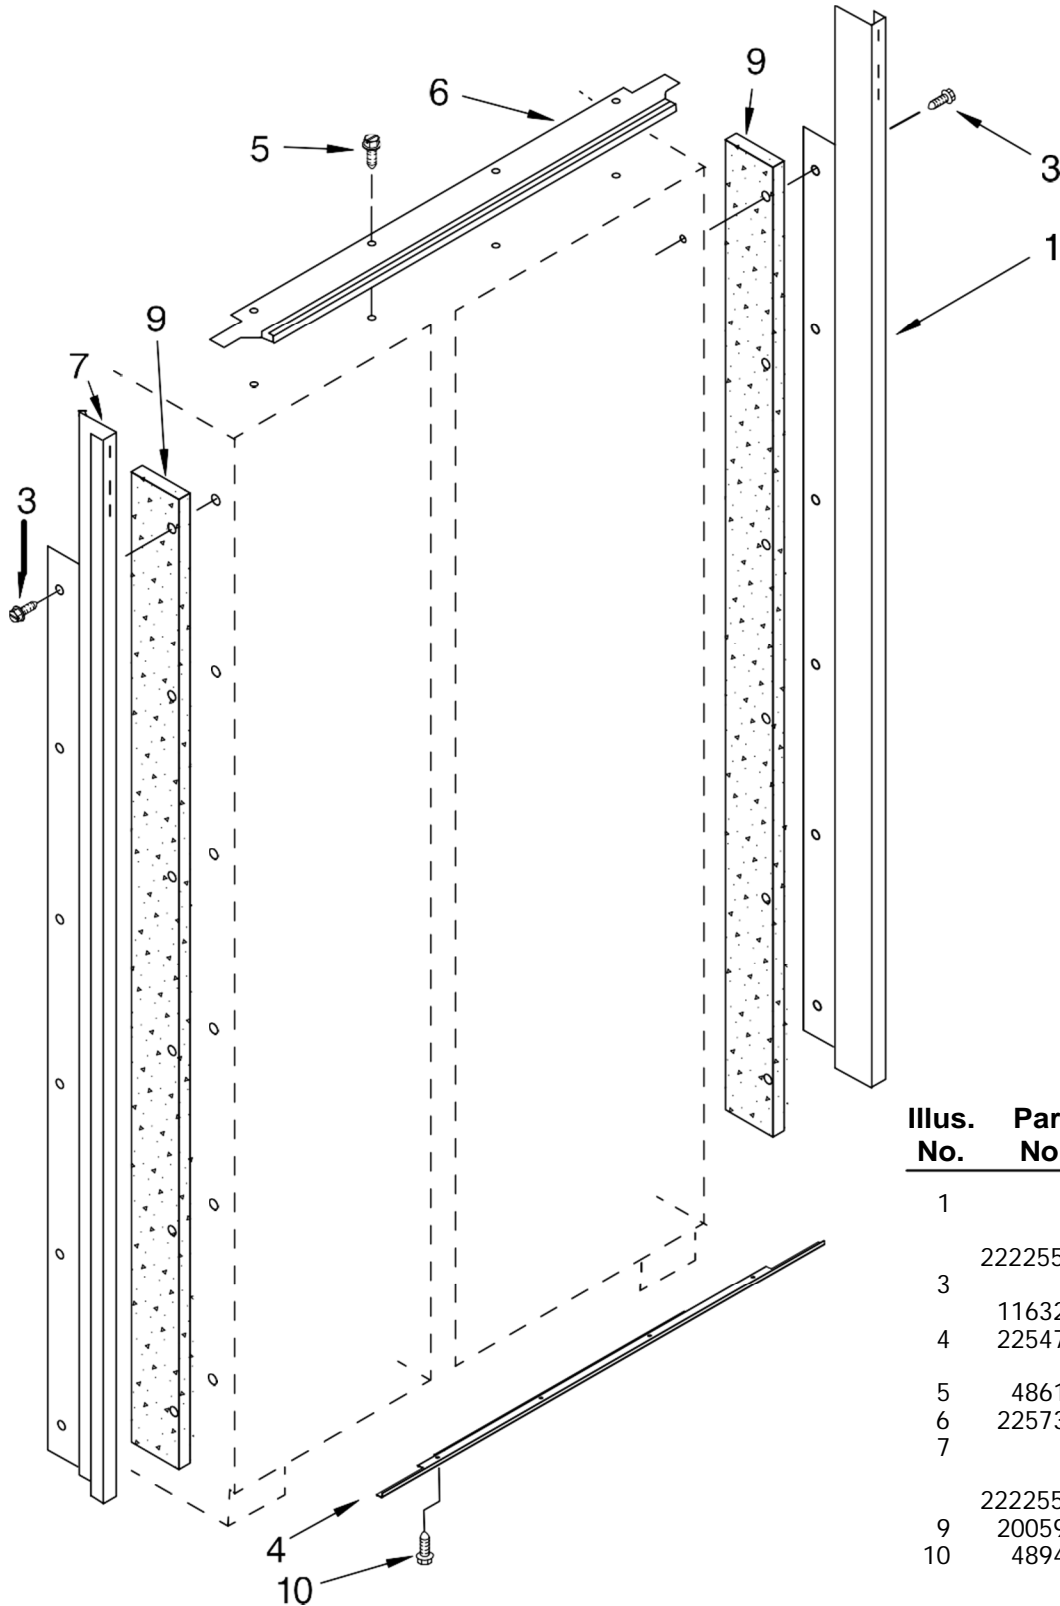

REFRIGERADOR KSSC42QMS01

Illus. No.	Part No.	DESCRIPTION
1		Cabinet, Trim (Right Side)
	2222552S	Stainless Steel
3		Screw
	1163283	Stainless Steel
4	2254725	Cabinet, Trim (Bottom)
5	486194	Screw
6	2257367	Cabinet, Trim Top
7		Cabinet Trim (Left Side)
	2222553S	Stainless Steel
9	2005925	Seal-Trim, Side
10	489464	Screw

FOR ORDERING INFORMATION REFER TO PARTS PRICE LIST