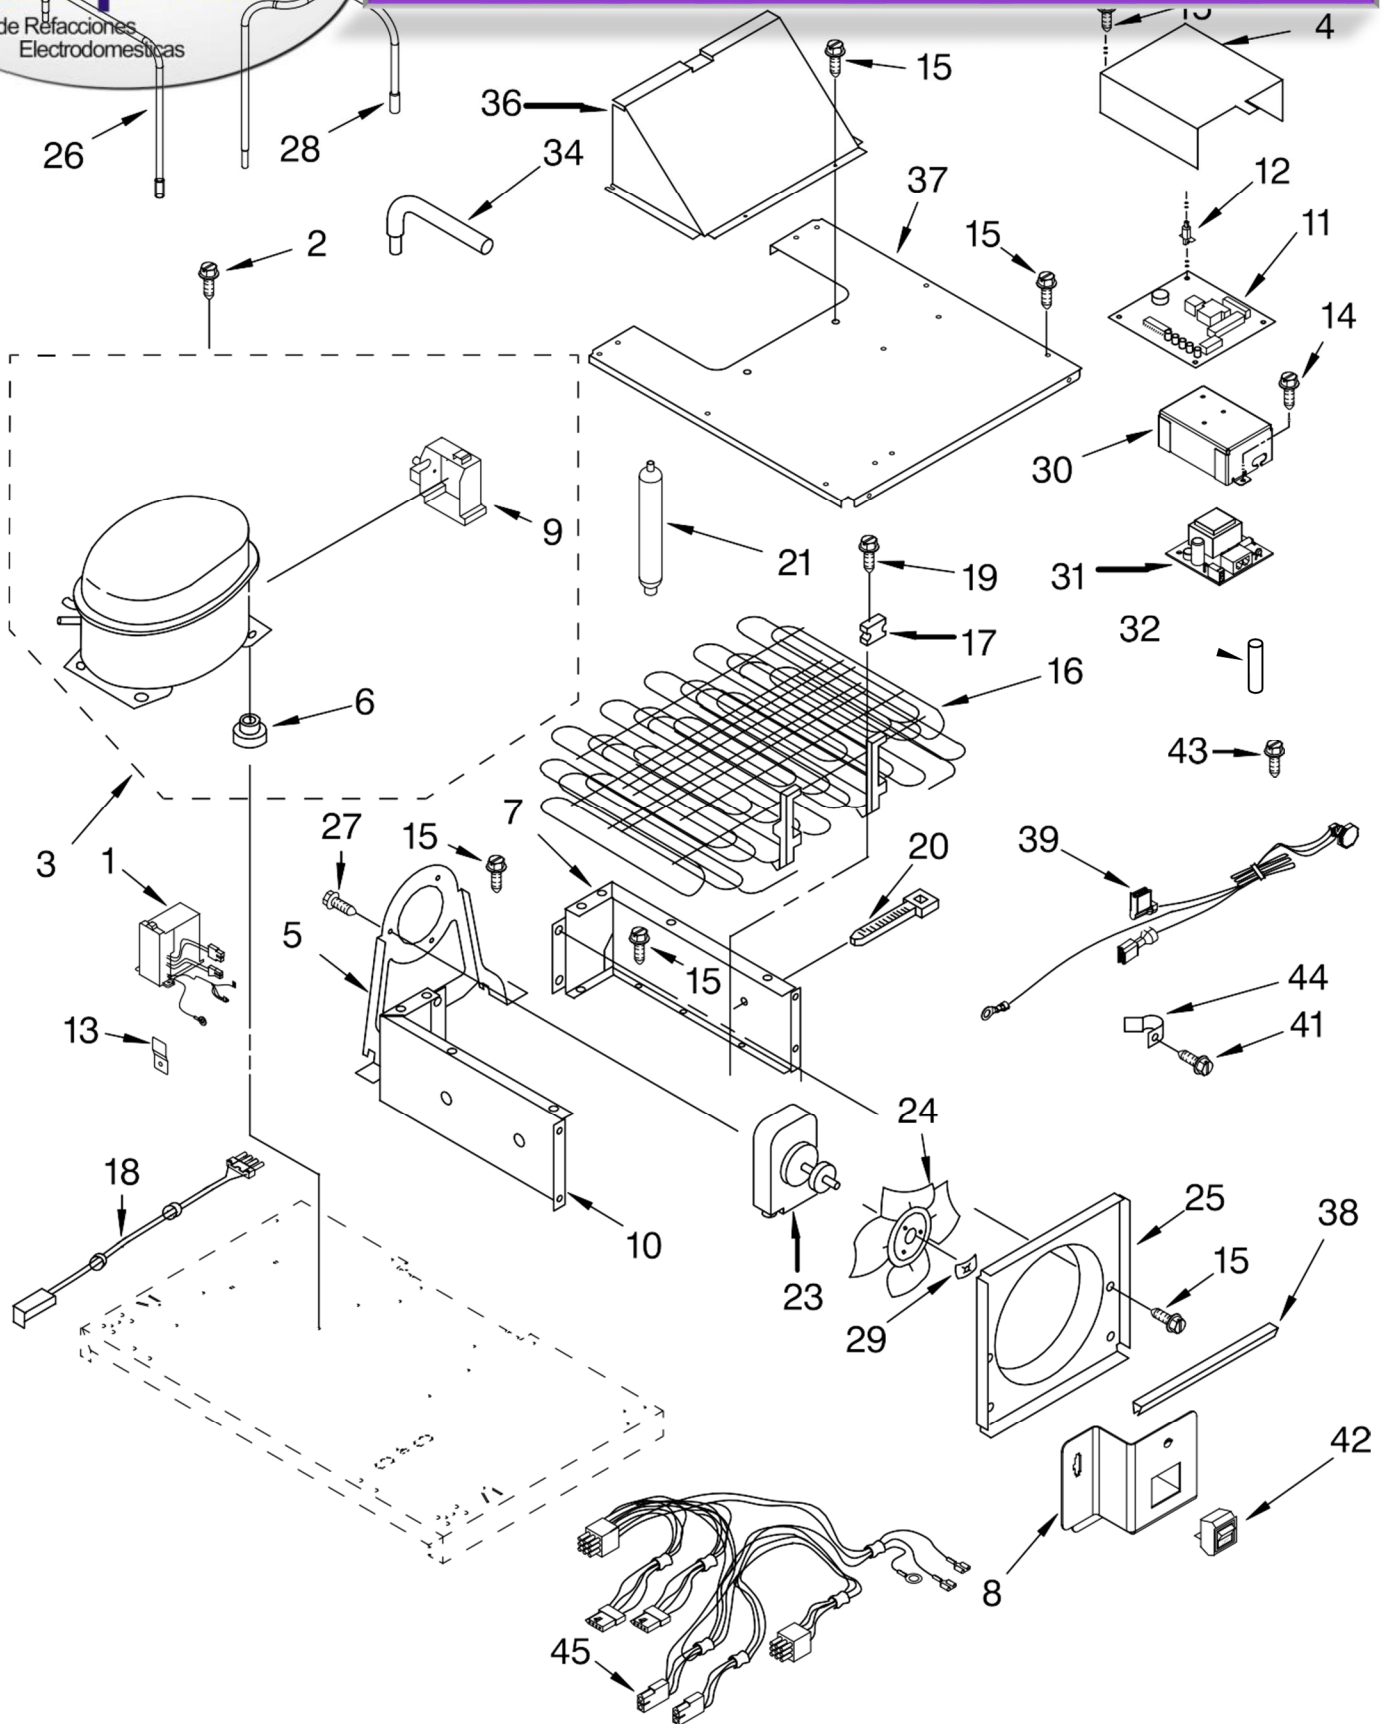

REFRIGERADOR KSSC42QMS01

FOR ORDERING INFORMATION REFER TO PARTS PRICE LIST

REFRIGERADOR KSSC42QMS01

Illus. No.	Part No.	DESCRIPTION
1	2224047	Inverter Box
2	489373	Screw, Compressor Mounting (4)
3	2223393	Compressor (Includes Items 6 & 9)(Also Order 876765 Tube Kit)
4	2257354	Housing, Control Board
5	2215641	Bracket, Fan Motor
6	1100826	Grommet, Mounting
7	2266803	Shroud, Condenser (Right)
8	2302969	Bracket, Switch
9	2215676	Terminal Cover
10	2302973	Shroud, Condenser (Left)
11	2303934	Control Board
12	2203075	Spacer (5)
13	2256328	Bracket, Inverter Box
14	8281149	Screw
15	1157158	Screw
16	2259307	Condenser
17	943447	Grommet (4)
18	2187629	Wire, Jumper
19	487522	Screw

Illus. No.	Part No.	DESCRIPTION
20	2155774	Wire Tie
21	2252363	Drier
23	2206036	Motor, Fan
24	2190685	Blade, Fan
25	2003169	Orifice, Fan
26	2259302	Tube, Drier Transition
27	8281160	Screw
28	2259340	Tube, Heat Loop Transition
29	486692	Speed Nut
30	2259349	Housing, Power Supply
31	2259350	Power Supply, Ingredient Care Center
32	2000645	Sleeve, Condenser
34	2194319	Process, Tube
36	2209495	Cover, Fan
37	2259092	Cover, Condenser
38	2307907	Grommet, Flexible
39	2259197	Service Cord
41	486194	Screw

Illus. No.	Part No.	DESCRIPTION
42	2266802	Switch, Power Disconnect
43	487294	Screw, Ground
44	549193	Clamp, Cord
45	2187900	Wiring Harness, Unit Compartment

Following Parts Not Illustrated and Optional Parts Not Included

- 978025 Valve, Access (1/4")
- 978026 Valve, Access (5/16")
- 978027 Valve, Access (3/8")
- 978028 Valve, Access (1/2")
- 978029 Valve, Access (5/8")
- 978030 Valve, Access (3/4")
- 876764 Valve, Access (3/16")

REFRIGERANT CHARGE

7.50 oz.
(R-134A)