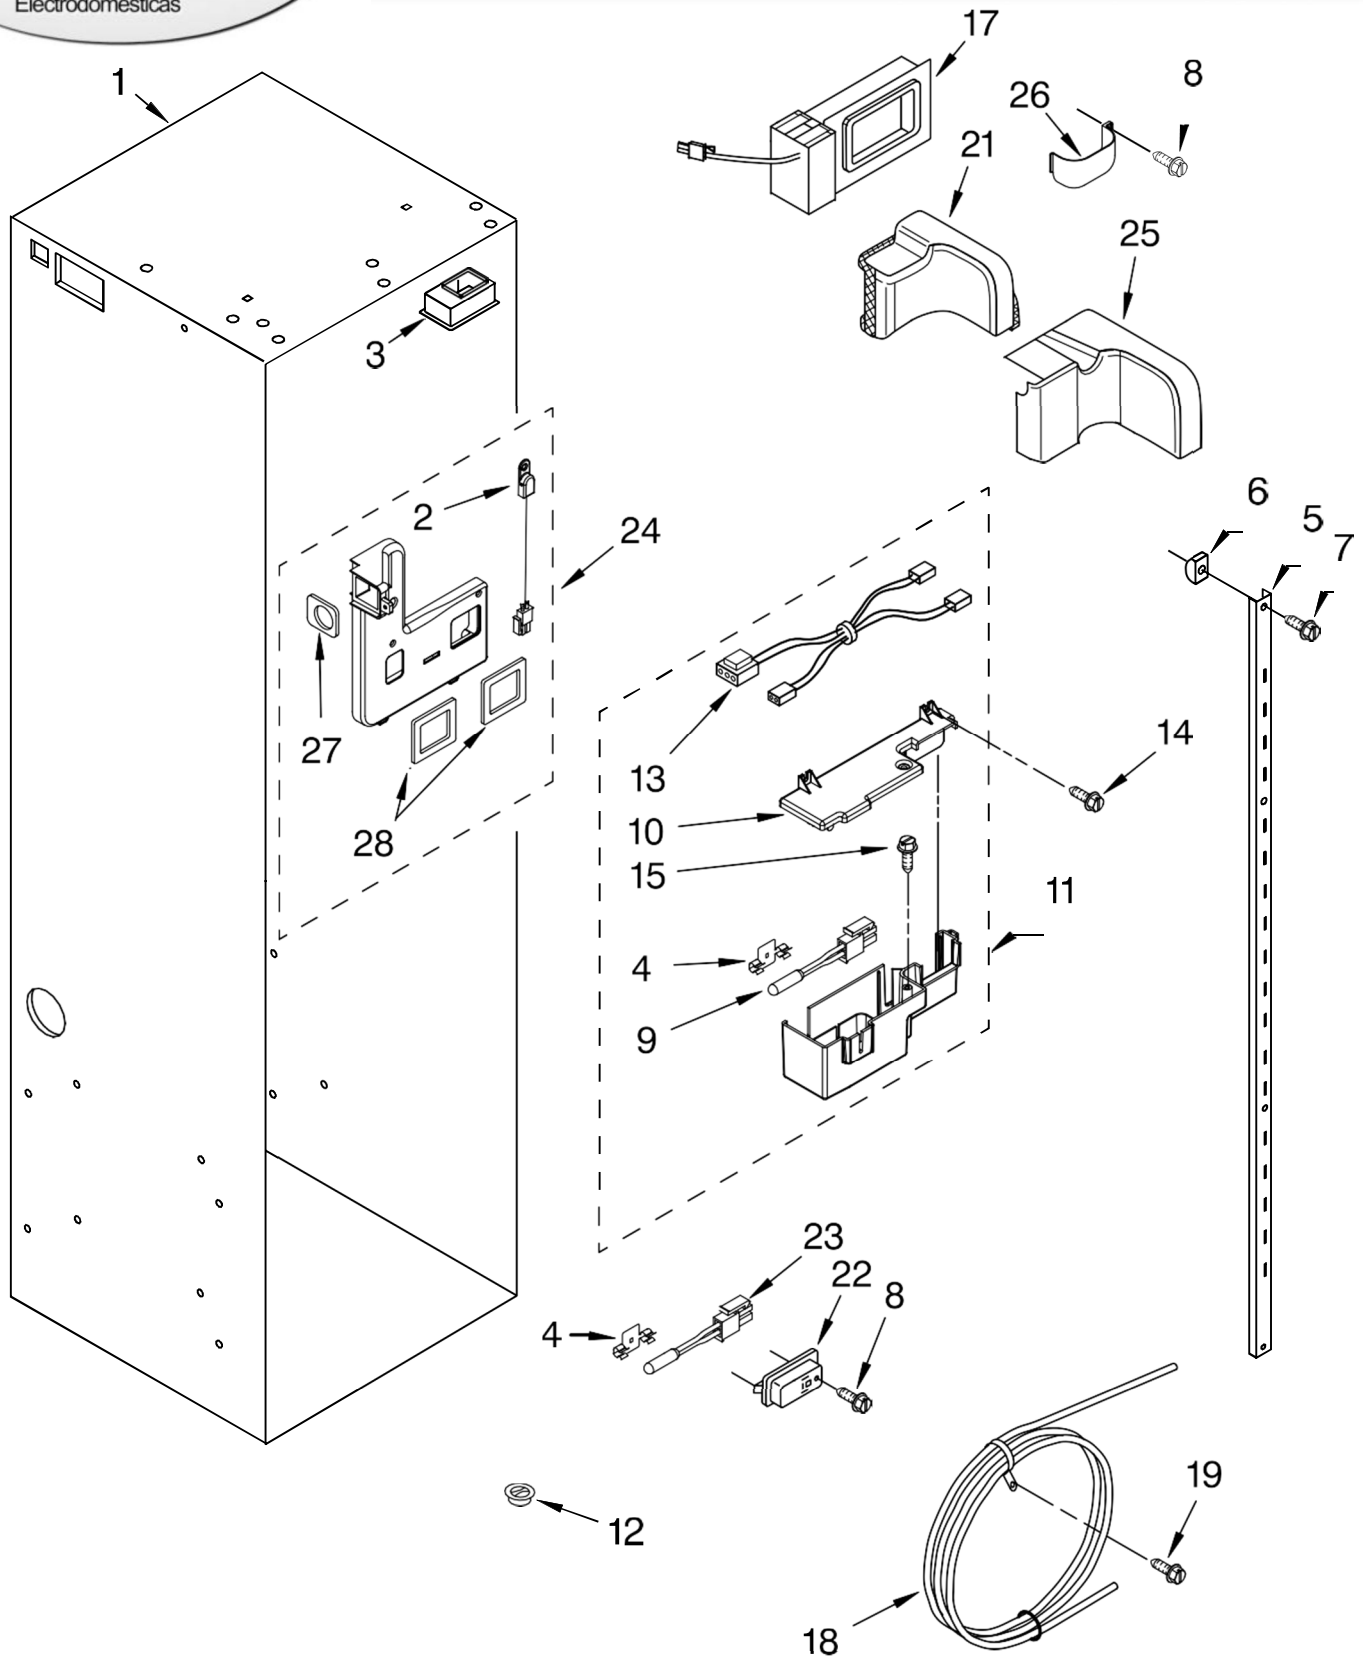

REFRIGERADOR KSSC42QMS01

FOR ORDERING INFORMATION REFER TO PARTS PRICE LIST

Distribuidor Autorizado

SurteRápido.com

Venta de Refacciones
Electrodomesticas

REFRIGERADOR KSSC42QMS01

Illus. No.	Part No.	DESCRIPTION
1		Liner (Not A Serviceable Part)
2	2306010	Thermistor
3	2208970	Air Duct
4	2209204	Clip, Thermistor
5	2259077	Ladder, Shelf (2)
6	520965	Screw Support, Ladder (8)
7	2006475	Screw
8	487539	Screw
9	2302937	Thermistor
10	2302986	Lid, Meat Pan Baffle
11	2302987	Baffle, Control Assembly
12	2171846	Release Valve
13	2187619	Jumper, Air Baffle
14	488357	Screw
15	486194	Screw
17	2221296	Air Baffle Assembly
18	2209687	Reservoir
19	488280	Screw
21	2208997	Diffuser Assembly
22	1116793	Cover, Thermistor
23	2188820	Thermistor
24	2302992	Spacer, Air- Baffle
25	2215728	Cover, Diffuser
26	2259066	Cover, Air Return
27	2259412	Seal, Air Duct (Round Hole)
28	2259398	Seal, Air Duct (Square Hole)