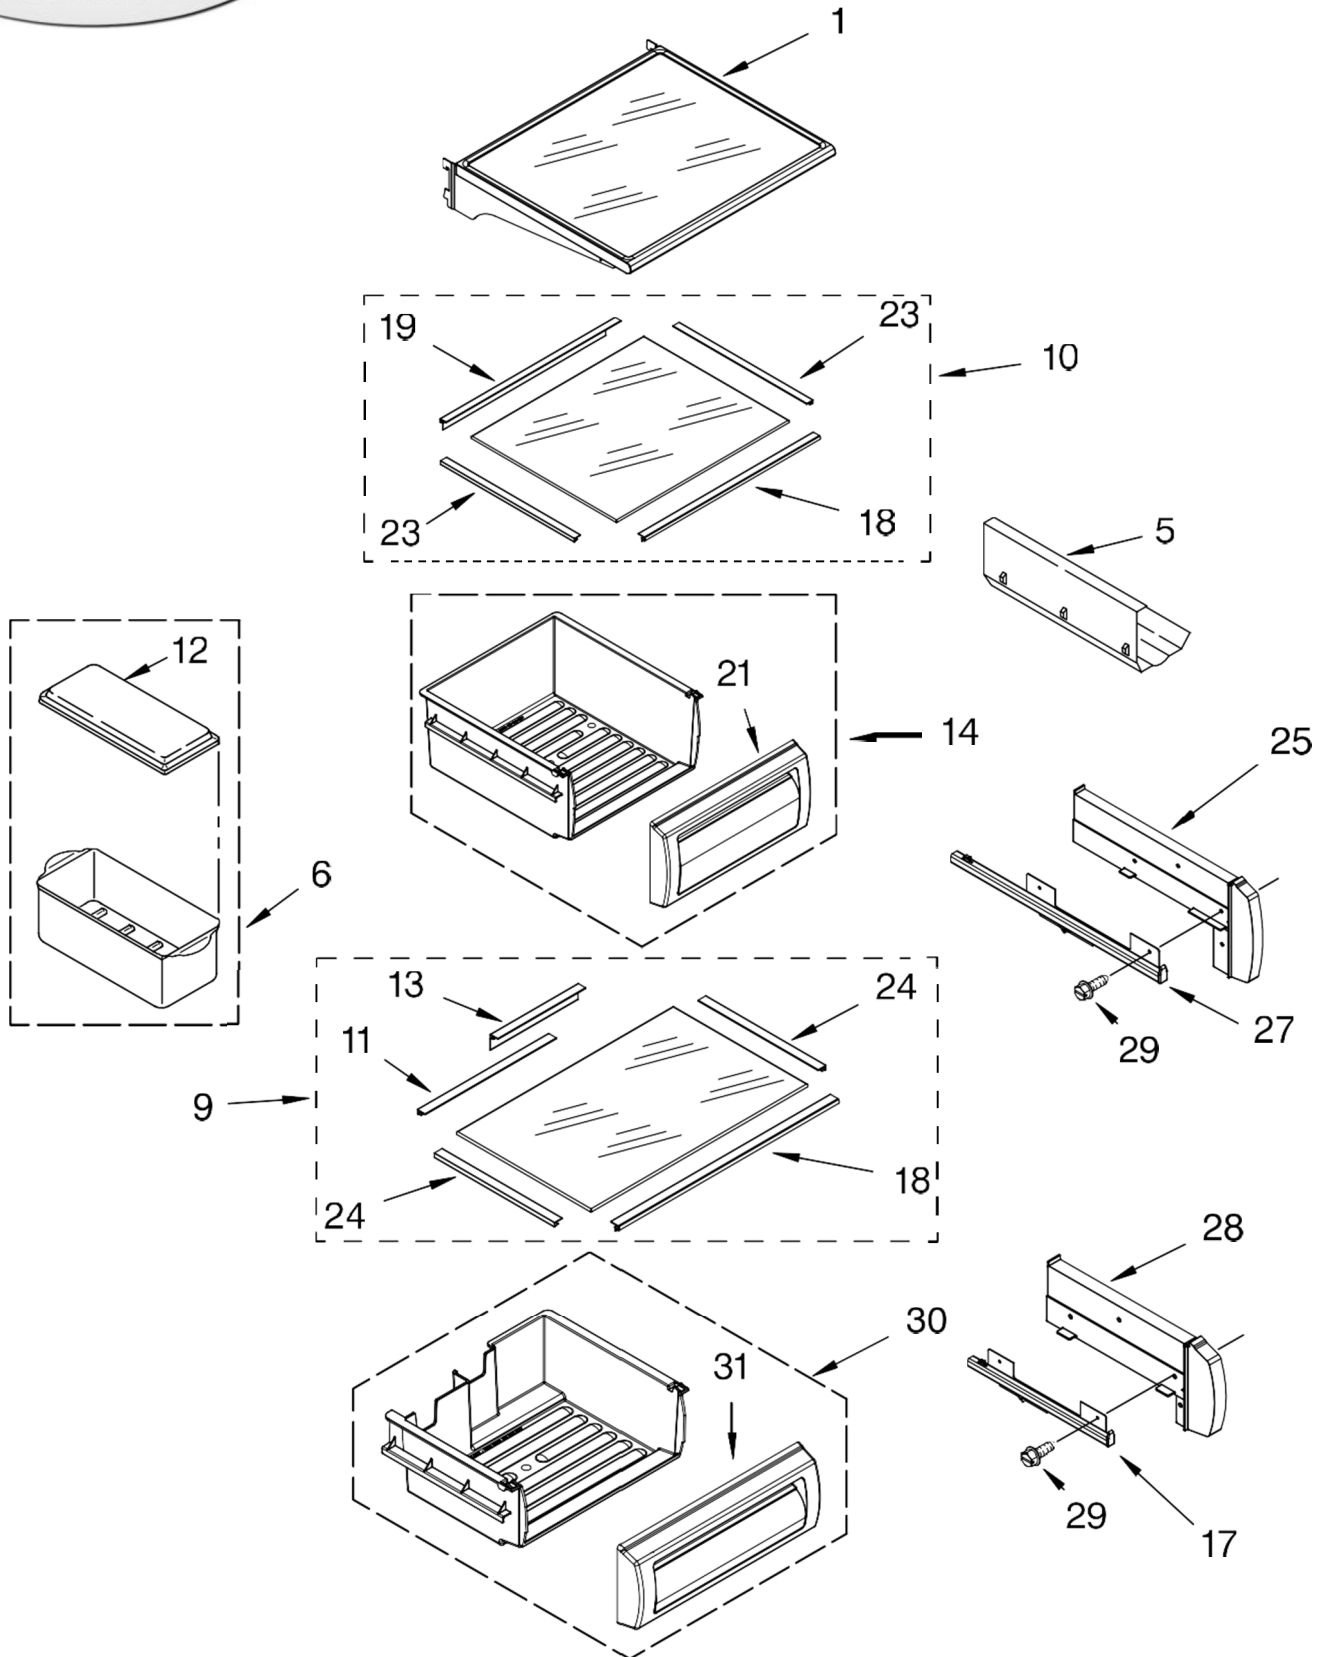

REFRIGERADOR KSSC42QMS01

FOR ORDERING INFORMATION REFER TO PARTS PRICE LIST

Distribuidor Autorizado

SurteRápido.com

Venta de Refacciones
Electrodomesticas

REFRIGERADOR KSSC42QMS01

Illus. No.	Part No.	DESCRIPTION
1	2222592	Shelf Assembly
5	2179404	Rack, Wine
6	2221071	Egg Bin
9	2302842	Assembly, Meat Pan Cover
10	2302835	Assembly, Crisper Cover
11	2257611	Trim, Glass Rear Side
12	2169935	Cover
13	2257582	Trim, Glass Rear
14	2252412	Crisper Pan (2)
17		Slide, Meat Pan
	2302954	Left Side
	2302955	Right Side
18		Trim, Glass Front (Not Serviceable)
19	2256254	Trim, Glass Rear
21	2256248	Front, Crisper Pan
23	2252255	Trim, Glass Side Crisper Pan
24	2256250	Trim, Glass Side Meat Pan
25		Spacer, Crisper
	2256222	Right Side (2)
	2256223	Left Side (2)
27		Slide, Crisper
	2302956	Right Side
	2302957	Left Side
28		Spacer, Meat Pan
	2256243	Left Side
	2256244	Right Side
29		Screw
	8533929	Right Side- (8-18 x 1.375)
	8533928	Left Side- (8-18 x .750)
30	2256369	Pan Assembly Meat
31	2256366	Front, Meat Pan

FOR ORDERING INFORMATION REFER TO PARTS PRICE LIST