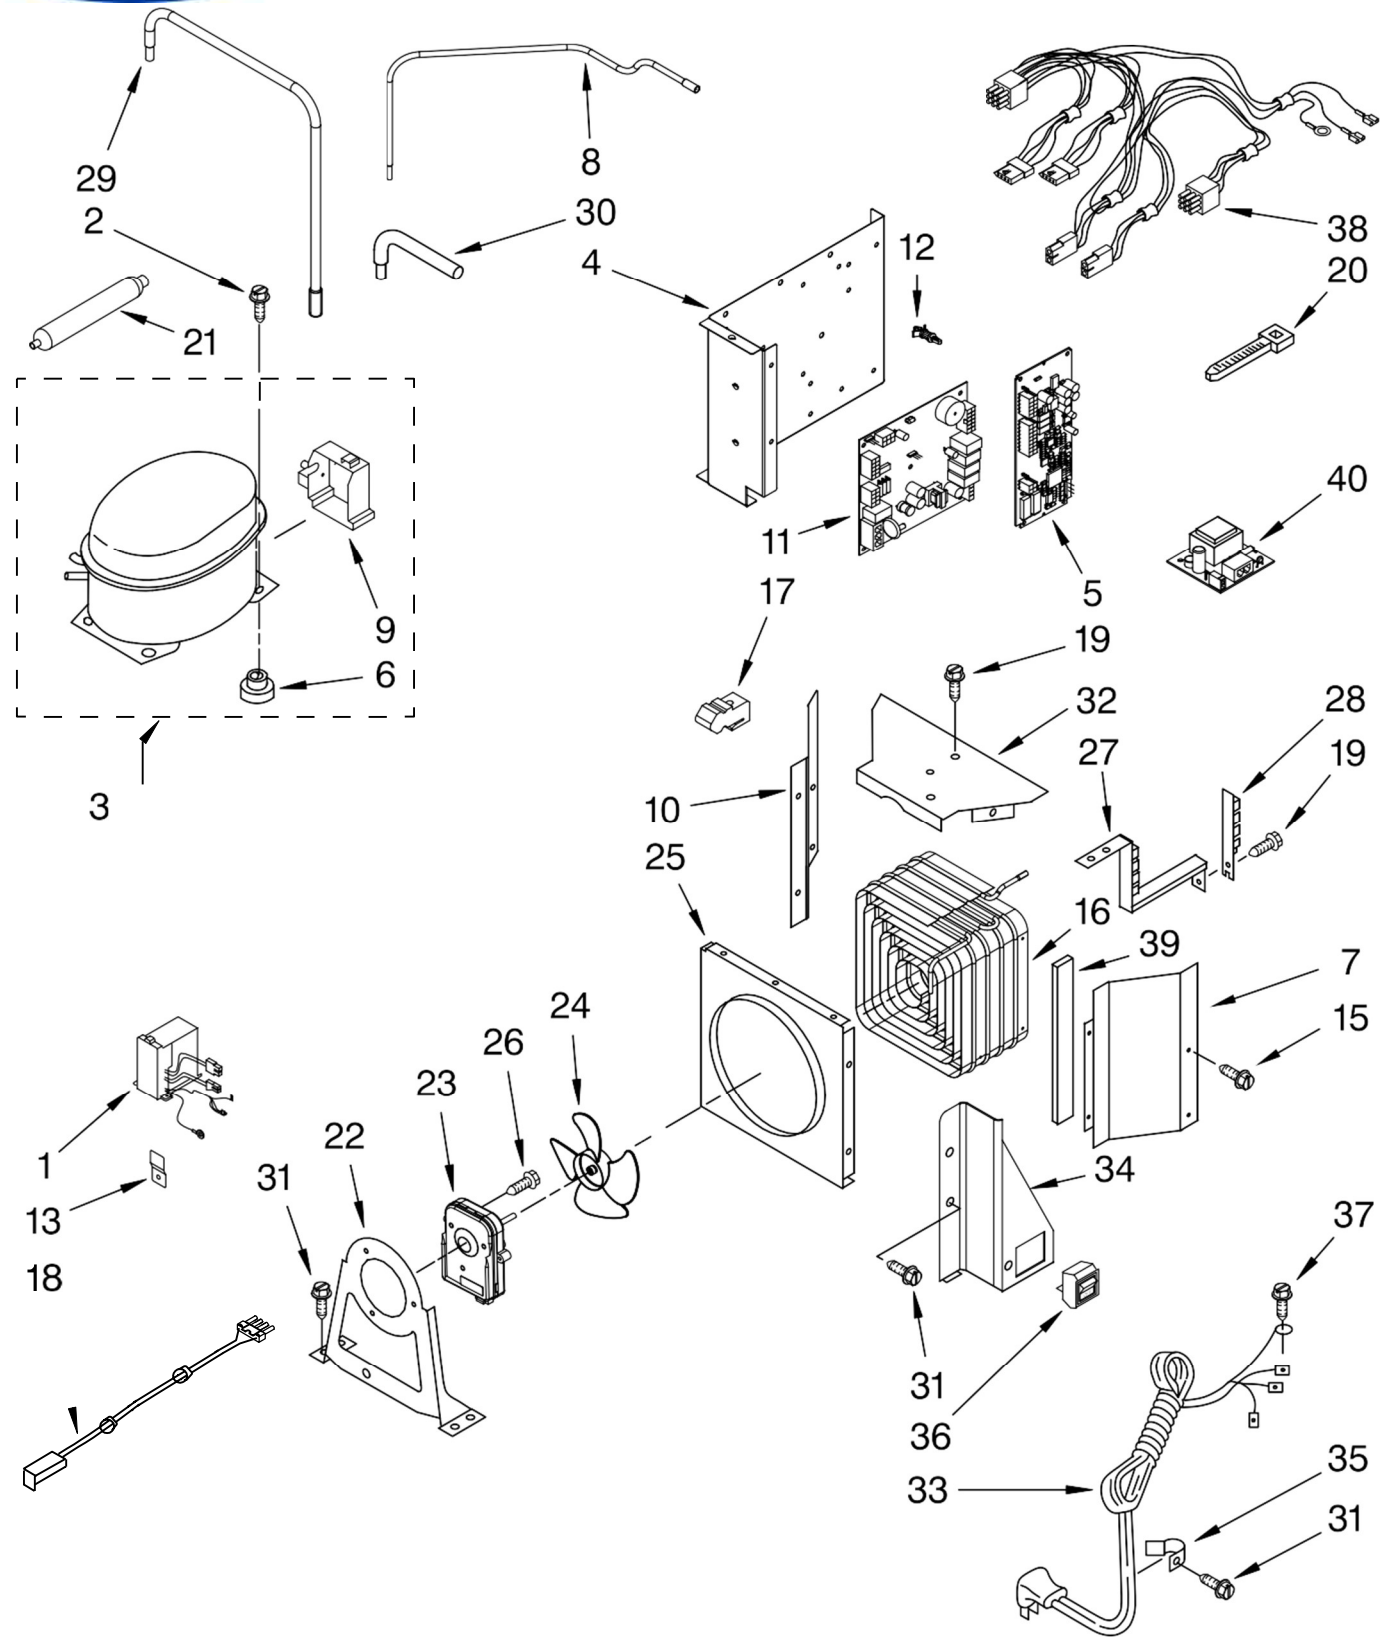

BENITO JUÁREZ #1500 GPE ZITON, CD. GUADALUPE NUEVO LEÓN TEL: 8183377999 Y 49
HORARIOS: LUNES A VIERNES 8:30 A 6:00 PM Y SÁBADOS DE 8:30 A 2:00 PM
www.denek.com

Illus. No.	Part No.	DESCRIPTION
1	W1013344	Inverter Box
2	489373	Screw, Compressor Mounting (4)
3	2302967	Compressor (Includes Items 6 & 9)(Also Order 876765 Tube Kit)
4	2318087	Housing, Control Board
5	2318054	Control Board
6	1100826	Grommet, Mounting
7	2309002	Support, Condenser
8	2307693	Tube, Transiton (Cond/Ht Loop) (Right)
9	2215676	Terminal Cover
10	2309001	Support, Condenser (Left)
11	W10789107	Control Board
12	2203075	Spacer (5)
13	2256328	Bracket, Inverter Box
15	1157158	Screw
16	2307998	Condenser
17	2309431	Grommet (2)
18	2310207	Wire, Jumper

Illus. No.	Part No.	DESCRIPTION
19	489399	Screw
20	2155774	Wire Tie
21	2317982	Drier
22	W10136614	Bracket, FanMotor (Condenser Fan)
23	2188875	Motor, Fan
24	W1013948	Blade, Fan
25	2003169	Orifice, Fan
26	8533993	Screw
27	2317031	Bracket, Vibration (Condenser)
28	2317030	Arm, Vibration (Condenser)
29	2307566	Tube, Transition (Condenser/Drier)
30	2194319	Tube, Process
31	486194	Screw
32	2309000	Cover, Condenser
33	2310251	Service Cord
34	2307684	Bracket, Mounting (Power Switch)
35	549193	Clamp, Cord
36	2266802	Switch, Power Disconnect
37	487294	Screw, Ground
38	W10129829	Wiring Harness, Unit Compartment

Illus. No.	Part No.	DESCRIPTION
39	2309432	Gasket, Condenser
40	2259350	Power Supply, Ingredient Care Center

Following Parts Not Illustrated and Optional Parts Not Included

978025	Valve, Access (1/4")
978026	Valve, Access (5/16")
978027	Valve, Access (3/8")
978028	Valve, Access (1/2")
978029	Valve, Access (5/8")
978030	Valve, Access (3/4")
876764	Valve, Access (3/16")

REFRIGERANT CHARGE

7.50 oz.
(R-134A)