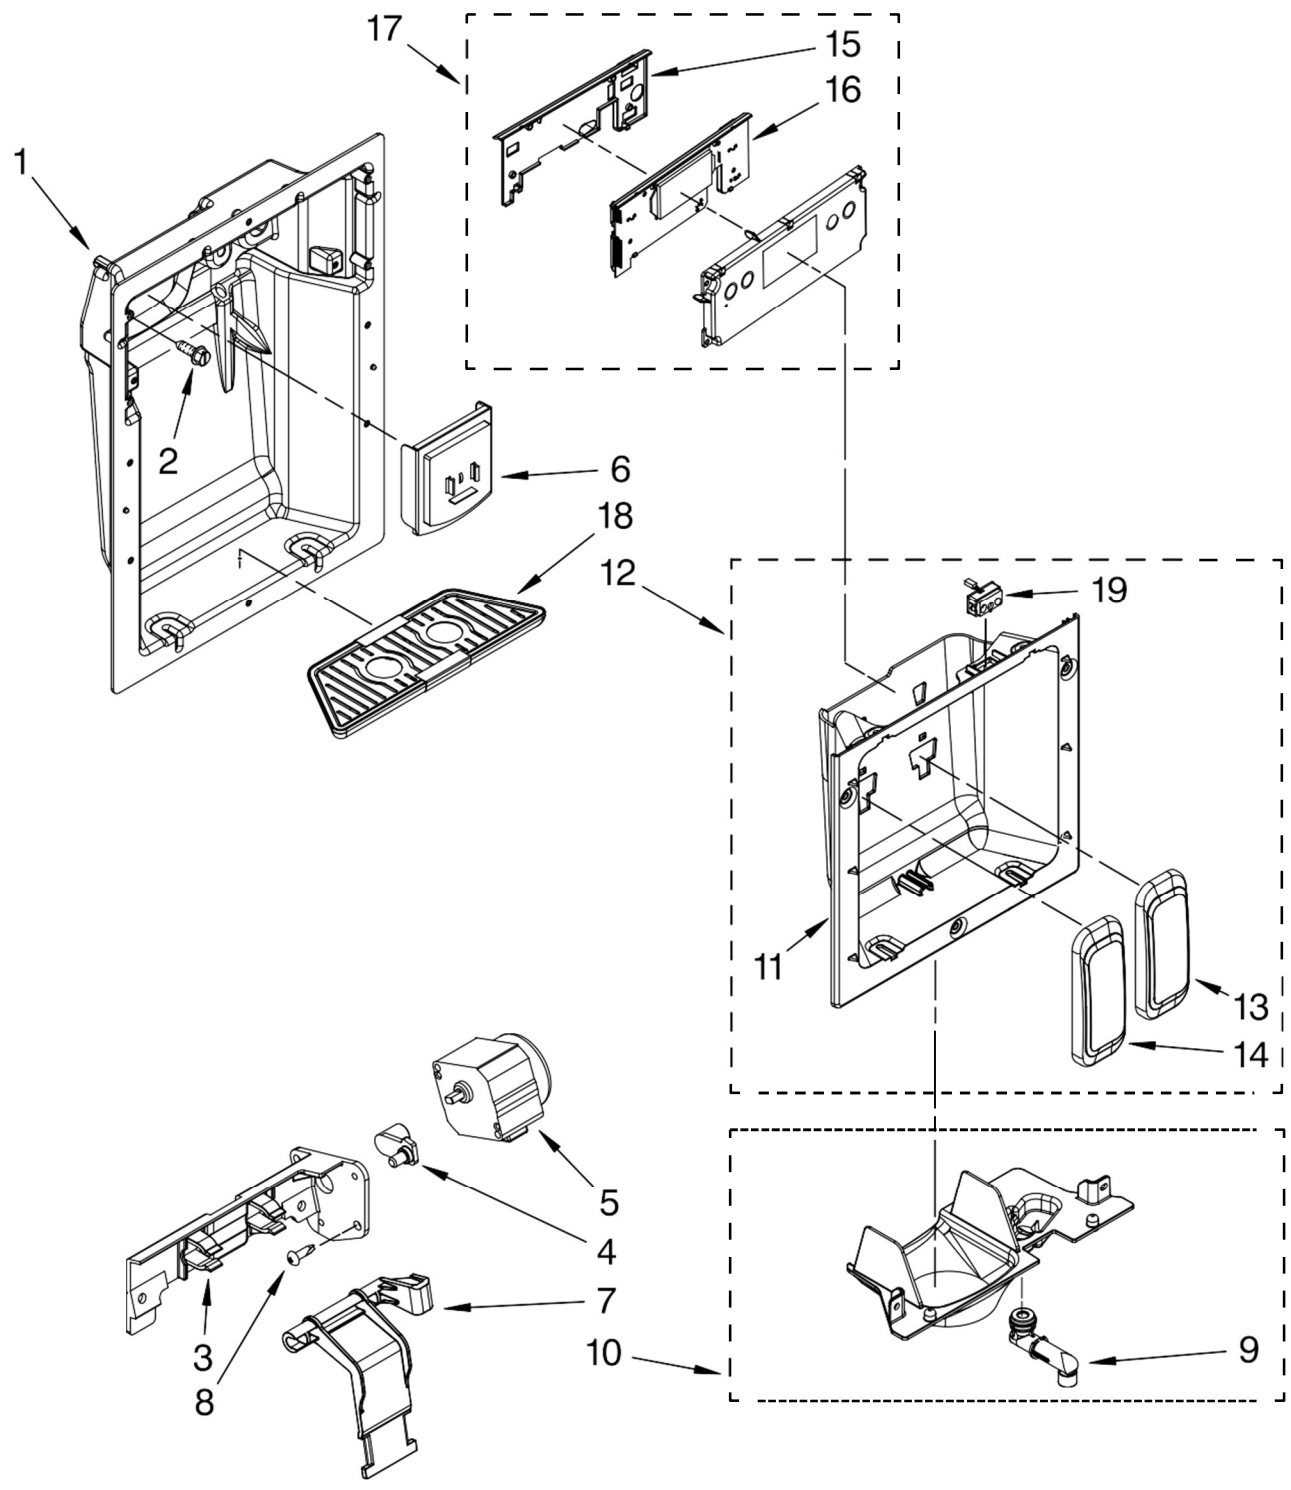

Illus. No.	Part No.	DESCRIPTION
1		Housing, Dispenser (Not Serviced)
2	486194	Screw (3)
3	W10132946	Bracket, Motor
4	2305242	Connector, Door Bracket
5	2318021	Motor, Ice Door
6	2180353	Door, Ice
7	2318020	Support, Ice Door
8	4449745	Screw (2)
9	2305235	Spigot
10	2318017	Separator Assembly
11		Housing, Middle (Not Available Order Item 12)
12	2307675US	Housing Assembly
13	2305307GN	Water, Paddle Asy
14	2305306GN	Ice, Paddle Asy
15	2305219	Cover, Control
16	2321746	Electronic Control (Includes #15)
17	W10151236	User Interface Asy
18	2318062US	Tray, Housing
19	2305342	LED Assembly