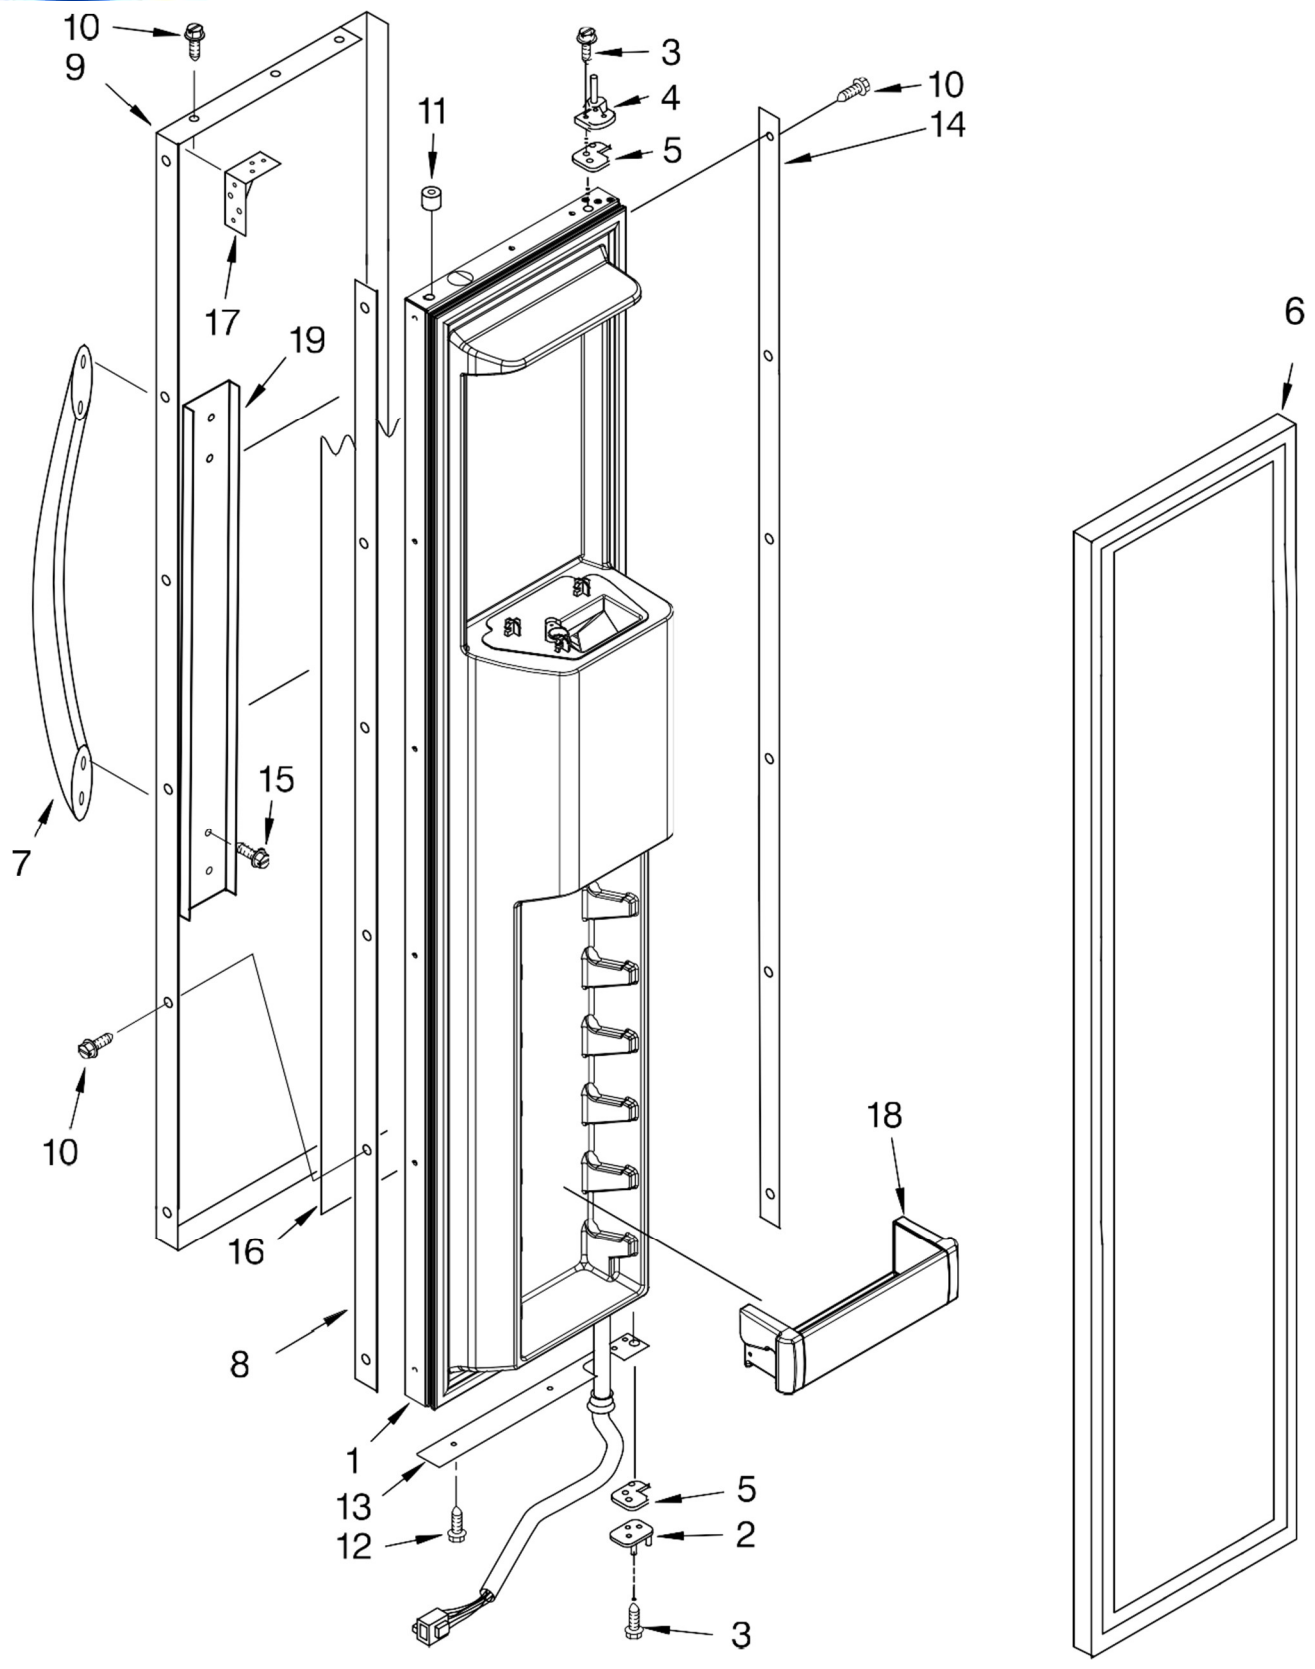

BENITO JUÁREZ #1500 GPE ZITON, CD. GUADALUPE NUEVO LEÓN TEL: 8183377999 Y 49
HORARIOS: LUNES A VIERNES 8:30 A 6:00 PM Y SÁBADOS DE 8:30 A 2:00 PM
www.denek.com

Illus. No.	Part No.	DESCRIPTION
1		Freezer Door Panel (Includes Item #14)
	W10157903	Black
2	2302879	Hinge, Bottom
3	489282	Screw
4	2266854	Hinge, Top
5	2316804	Spacer-Door, Top & Bottom
6	2222814	Door Gasket, Magnetic
7		Handle, Door
8	2316868	Stainless Steel Spacer, Door-Skin (Handle Side)
	2309060	For Stainless Steel Model Skin, Door
9	2307310	Stainless Steel Screw
10	8281250	Stainless Steel
11	2005433	Spacer, Door-Skin (Top)
12	488568	Screw
13	2257385	Spacer, Door-Skin (Bottom)
14	2005030	Spacer, Door-Skin (Hinge Side)
15	308544	Screw, Handle
16		Filler, Door
	2328901	Top
	2328902	Bottom
17	2258951	Brace, Door Corner
18	2222776	Bin, Door (3)
19	W10127710	Plate, Door