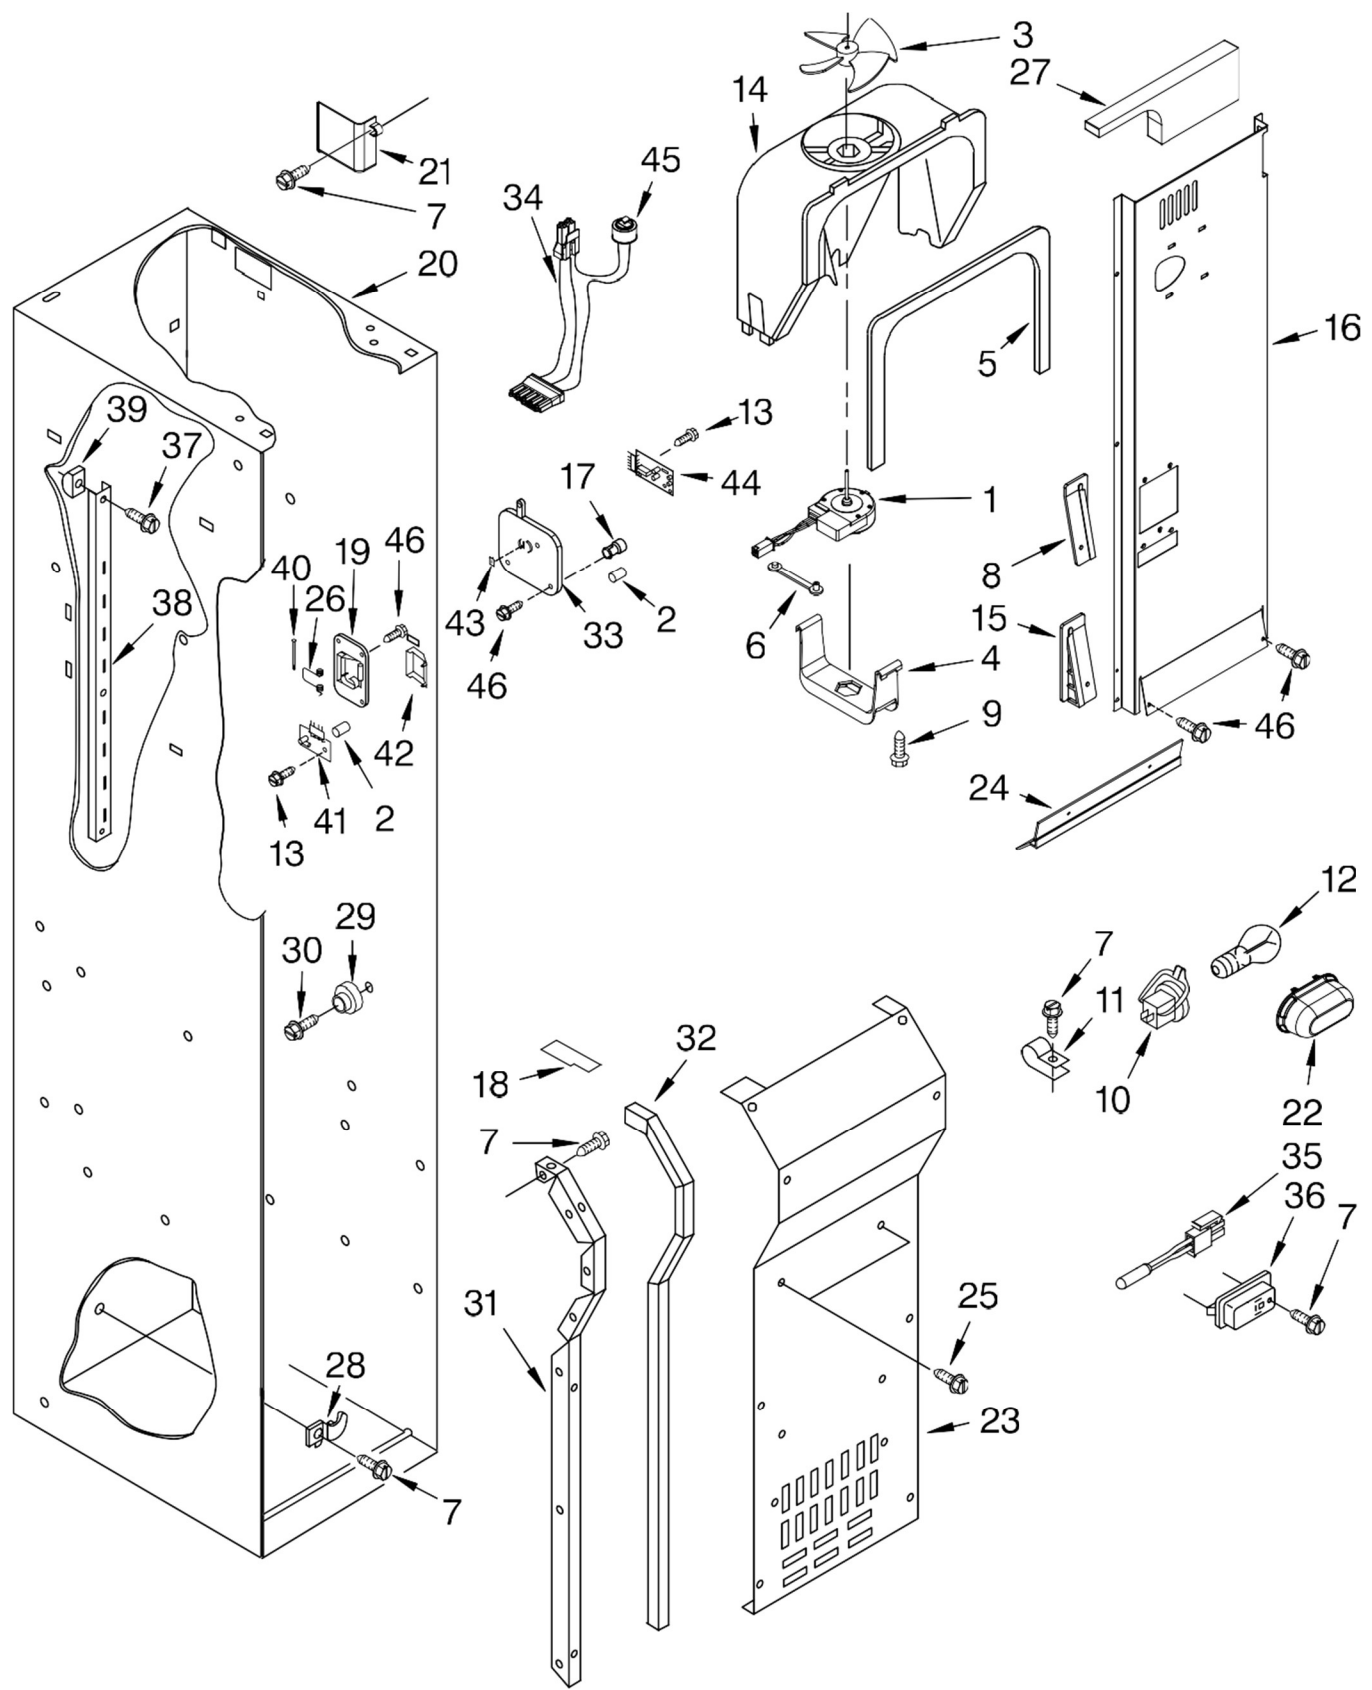

REFRIGERADOR KSSC42QVS00

Illus. No.	Part No.	DESCRIPTION
1	2316545	Control Box
2	2317000	Clip, Box
3	2310390	Wire, Jumper
4	2307592	Bracket, Control Box
5	2307595	Shield, Control Box
6	487539	Screw (2)
7	2306086	Display, Ingredient Care Center
8	2223857	Socket, Light
9	2326255	Light Bulb (2)
10	8281185	Screw

Illus. No.	Part No.	DESCRIPTION
1		Panel, Decorative Assembly
	2316737S	Stainless Steel
2	W10161693	Cover, Unit
3	486194	Screw
4	2256466	Back Panel
5	W10121229	Cover, Unit Front
6	487415	Screw
7	2310194	Wire Assembly
8	2317923S	Badge, Kitchen Aid
9	489348	Clamp
10	2004333	Nut
11	2215910	Grommet-Flexible

REFRIGERADOR KSSC42QVS00

Illus. No.	Part No.	DESCRIPTION
1	2222592	Shelf Assembly
2	2179404	Rack, Wine
3	2302842	Assembly, Meat Pan Cover
4	2302835	Assembly, Crisper Cover
5	2257582	Trim, Glass Rear
6	2252412	Crisper Pan (2)
7		Slide, Meat Pan
	2302954	Left Side
	2302955	Right Side
8	2302831	Trim, Glass Front
9	2256254	Trim, Glass Rear
10	2256248	Front, Crisper Pan
11	2252255	Trim, Glass Side Crisper Pan
12	2256250	Trim, Glass Side Meat Pan
13		Spacer, Crisper
	2256222	Right Side (2)
	2256223	Left Side (2)
14		Slide, Crisper
	2302956	Right Side
	2302957	Left Side
15		Spacer, Meat Pan
	2256243	Left Side
	2256244	Right Side
16		Screw
	8533929	Right Side- (8-18 x 1.375)
	8533928	Left Side- (8-18 x .750)
17	2256369	Pan Assembly Meat
18	2256366	Front, Meat Pan

REFRIGERADOR KSSC42QVS00

Illus. No.	Part No.	DESCRIPTION
1	2259385	Fan Motor
2	2198665	Tube, P.C.Board
3	2169142	Fan Blade
4	2223733	Retainer, Fan Motor
5	2302817	Gasket, Cover
6	2223986	Grommet
7	486194	Screw
8	2259464	Wedge, AirDuct
9	488500	Screw, Ground
10	2223857	Socket, Light (2)
11	488937	Clamp, Nylon
12	2326255	Light Bulb
13	489214	Screw
14	2182120	Scroll, Fan
15	2259465	Wedge, AirDuct
16	2307774	Air Duct
17	2198643	Lens
18		Block, Fan Scroll
	2209480	Right
	2209066	Left