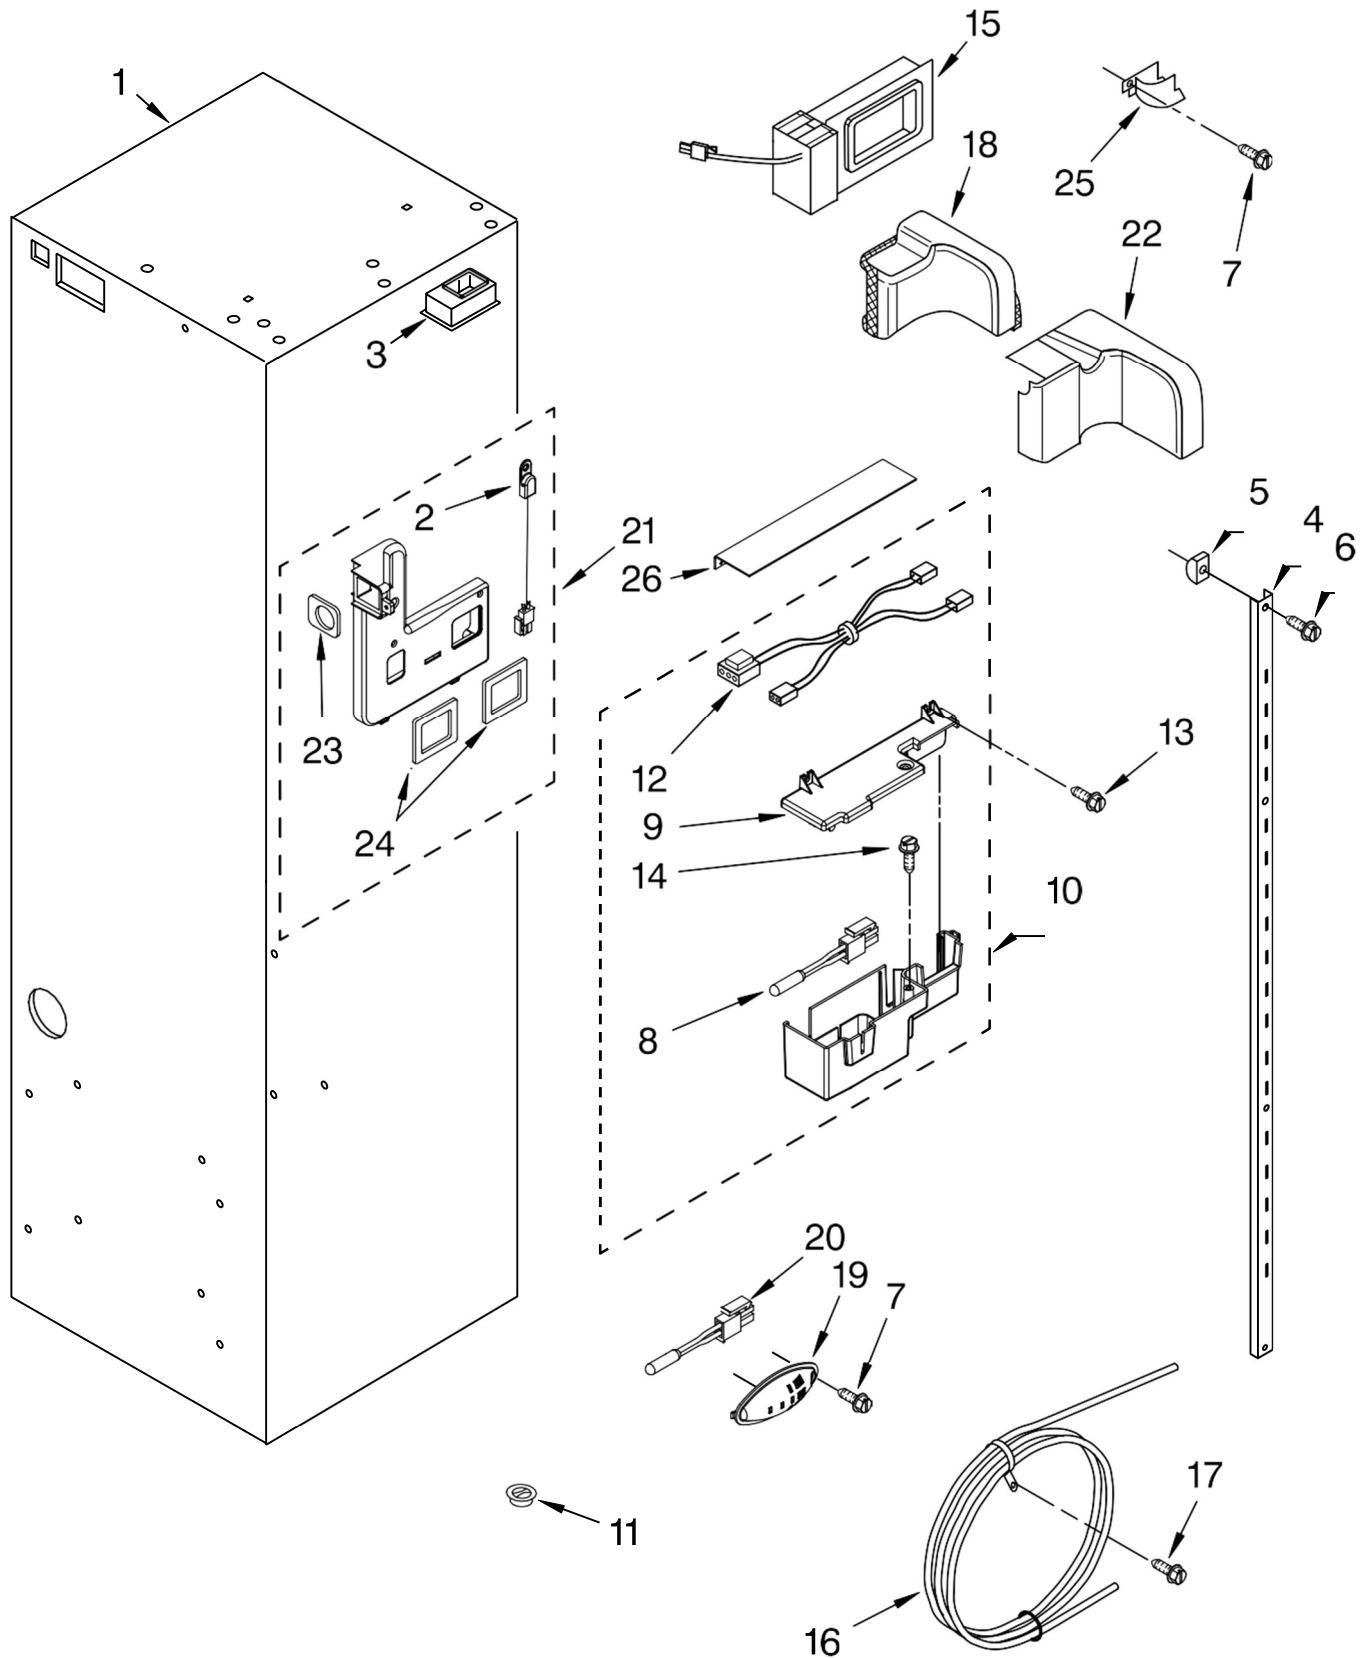

Illus. No.	Part No.	DESCRIPTION
1		Liner (Not A Serviceable Part)
2	2306010	Thermistor
3	2208970	Air Duct
4	2259077	Ladder, Shelf (2)
5	520965	Screw Support, Ladder (8)
6	2006475	Screw
7	487539	Screw
8	2302937	Thermistor
9	2302986	Lid, Meat Pan Baffle
10	W10169528	Baffle Control Assembly
11	2171846	Release Valve
12	2310205	Jumper, Air Baffle
13	488357	Screw
14	486194	Screw
15	2221296	Air Baffle Assembly
16	2327509	Reservoir
17	488280	Screw
18	2309222	Diffuser Assembly
19	2317105	Cover, Thermistor
20	2188820	Thermistor
21	2302992	Spacer, Air-Baffle
22	2309087	Cover, Diffuser
23	2259412	Seal, Air Duct (Round Hole)
24	2259398	Seal, Air Duct (Square Hole)
25	2003577	Guard, Air Return
26	W10159487	Diverter, Crisper Cover