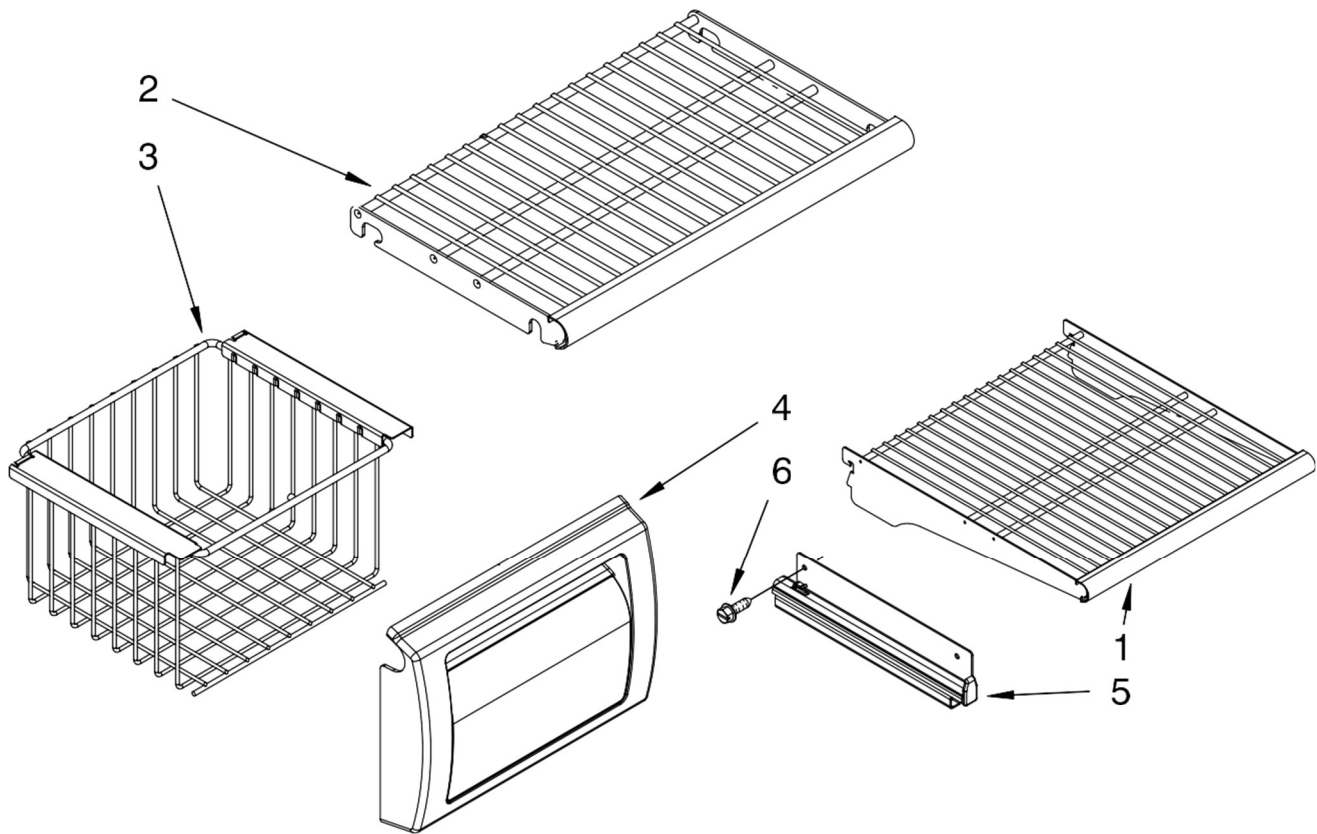

Illus. No.	Part No.	DESCRIPTION

1	2302868	Wire, Shelf
2	2302883	Shelf, Fixed (2)
3	2259082	Basket
4	2256270	Front, Basket
5		Slide, Basket
	2259317	Right Side
	2259318	Left Side
6	8533928	Screw