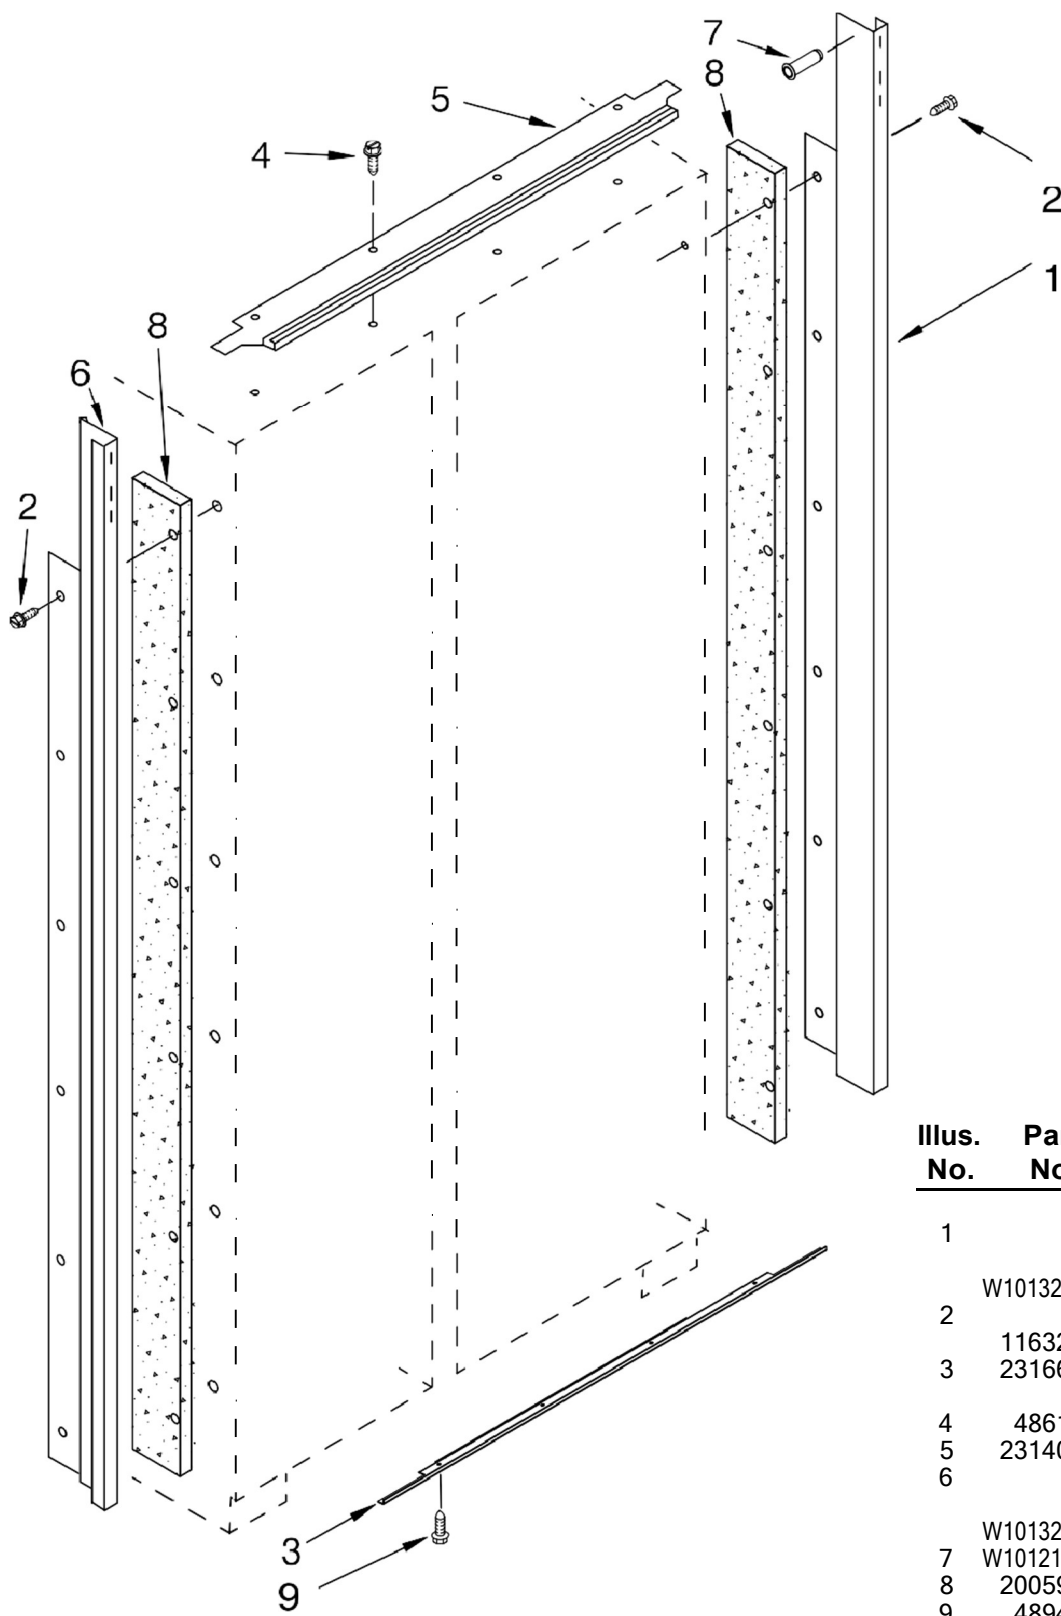

Illus. No.	Part No.	DESCRIPTION
1		Cabinet, Trim (Right Side)
	W10132472	Stainless Steel
2		Screw
	1163283	Stainless Steel
3	2316687	Cabinet, Trim (Bottom)
4	486194	Screw
5	2314017	Cabinet, Trim Top
6		Cabinet Trim (Left Side)
	W10132541	Stainless Steel
7	W10121451	Nutsert (4)
8	2005925	Seal-Trim, Side
9	489464	Screw