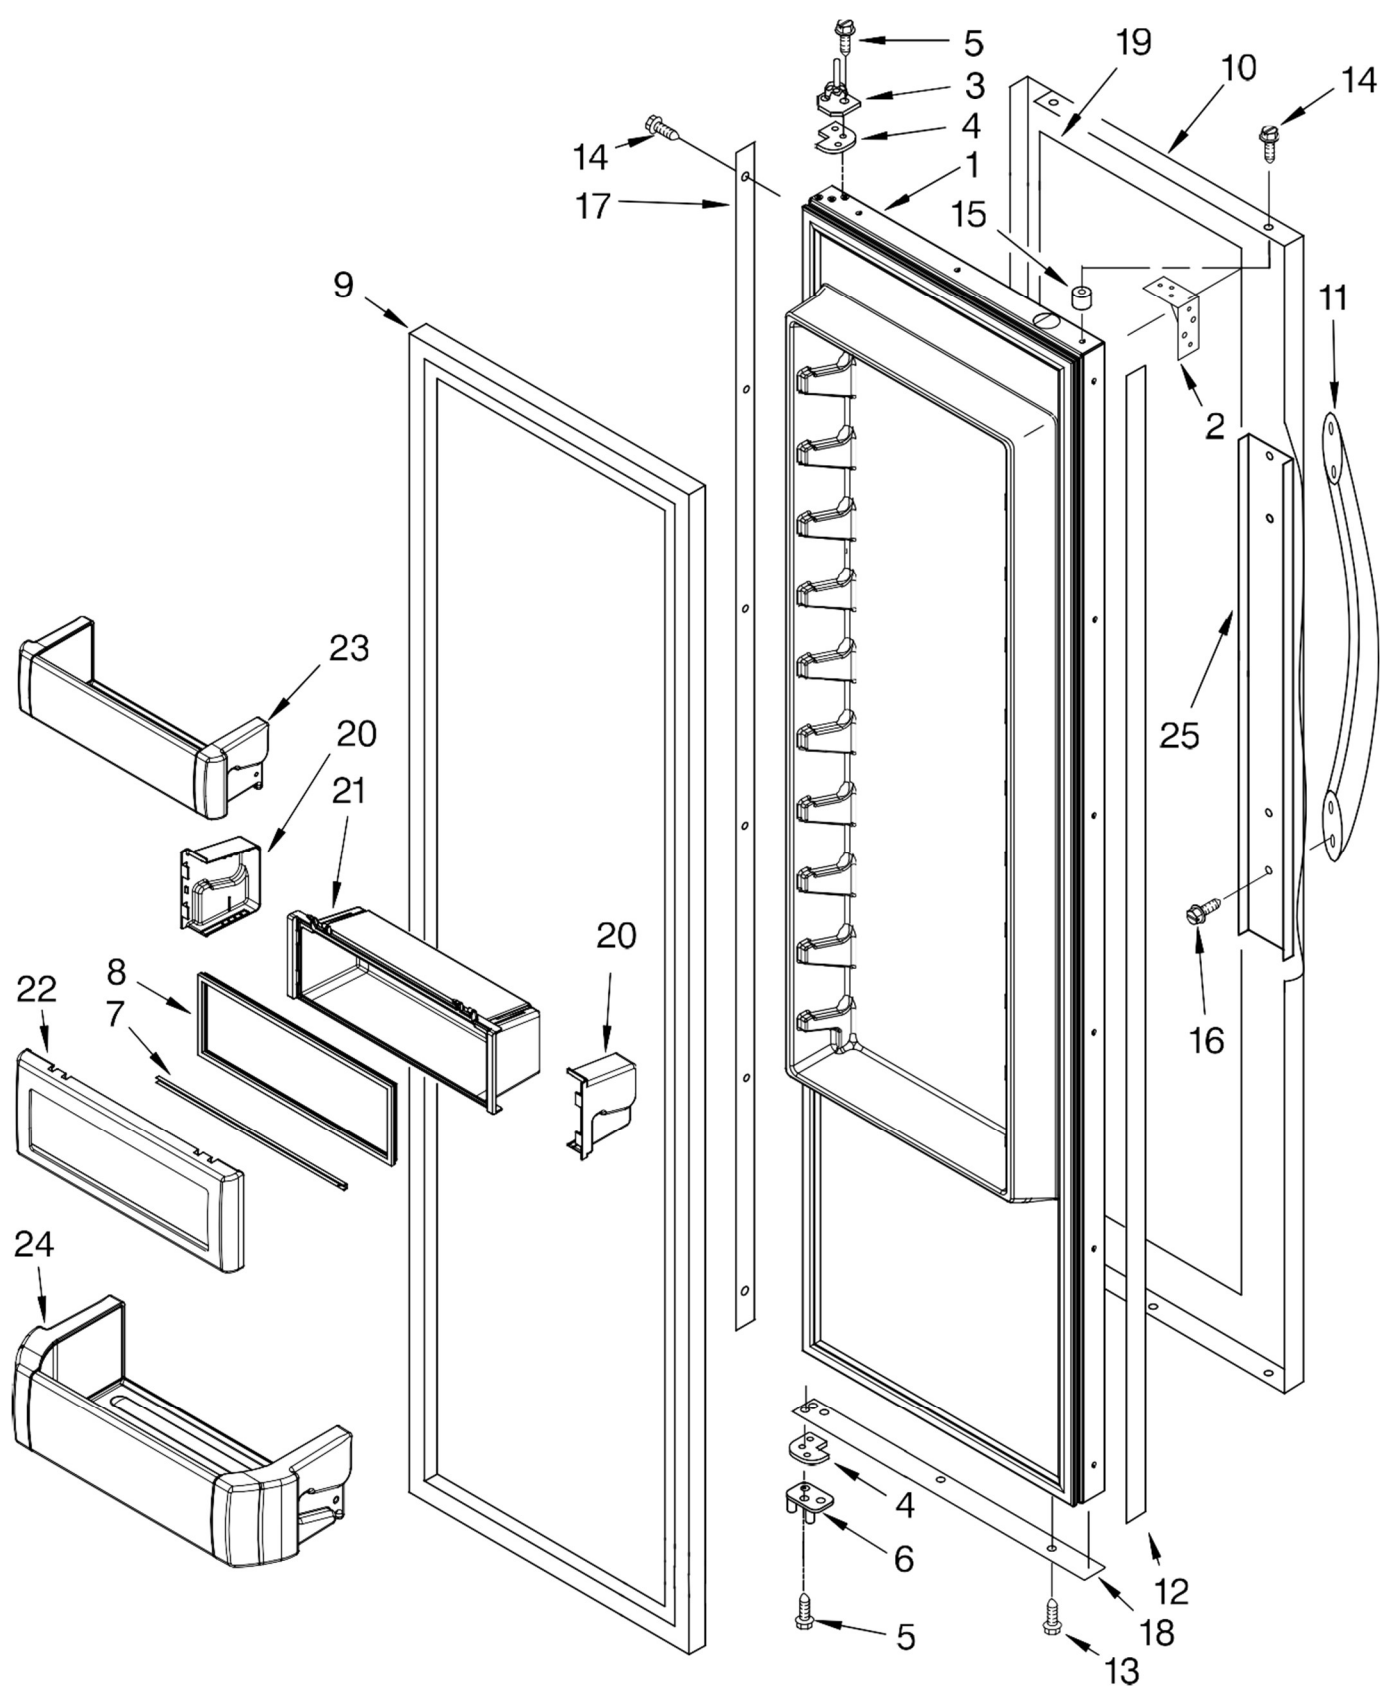

Illus. No.	Part No.	DESCRIPTION
1	2252330	Refrigerator Door Panel (Includes Item #9)
2	2258951	Brace, Door Corner
3	2266854	Hinge Assembly, Top
4	2316804	Spacer-Door, Top & Bottom
5	489282	Screw
6	2302878	Hinge Assembly, Bottom
7	2222796	Rail, Lid
8	2222982	Gasket, Utility Bin
9	2222811	Door Gasket, Magnetic
10		Skin, Door
11	2307753	Stainless Steel Handle, Door
12	2316868	Stainless Steel Spacer, Door-Skin (Handle Side)
	2309060	For Stainless Steel Model
13	488568	Screw
14		Screw, 8-15 x .500
	8281250	Stainless Steel
15	2005433	Spacer, Door-Skin (Top)
16	308544	Screw, Handle
17	2005030	Spacer, Door-Skin (Hinge Side)
18	2004934	Spacer, Door-Skin (Bottom)
19	2005326	Filler, Door
20		End Cap
	2222919	Right Side
	2222920	Left Side
21	2222922	Bin, Utility Center
22	2257616	Door, Utility Bin
23	2222773	Bin, Door (3)
24	2222770	Bin, Door
25	W10127710	Plate, Handle