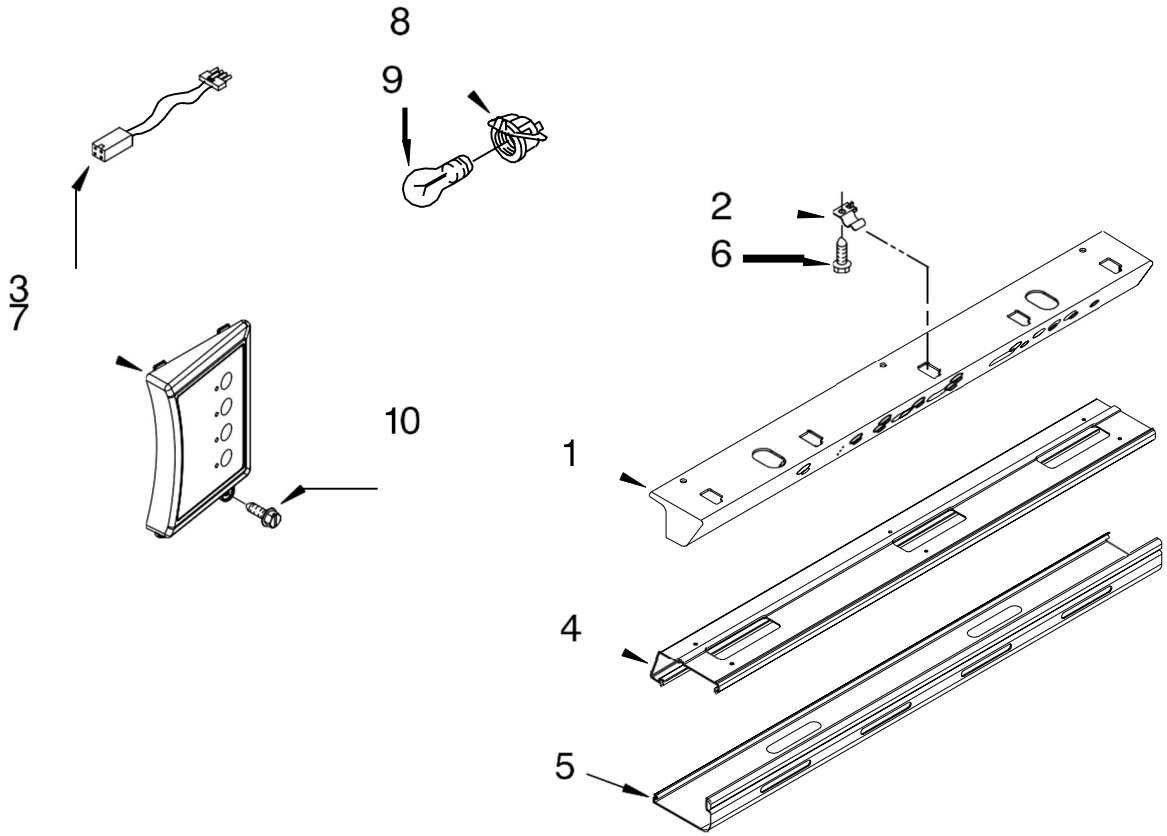

Illus. No.	Part No.	DESCRIPTION
1	2316545	Control Box
2	2317000	Clip, Box
3	2310390	Wire, Jumper
4	2307592	Bracket, Control Box
5	2307595	Shield, Control Box
6	487539	Screw (2)
7	2306086	Display, Ingredient Care Center
8	2223857	Socket, Light
9	2326255	Light Bulb (2)
10	8281185	Screw