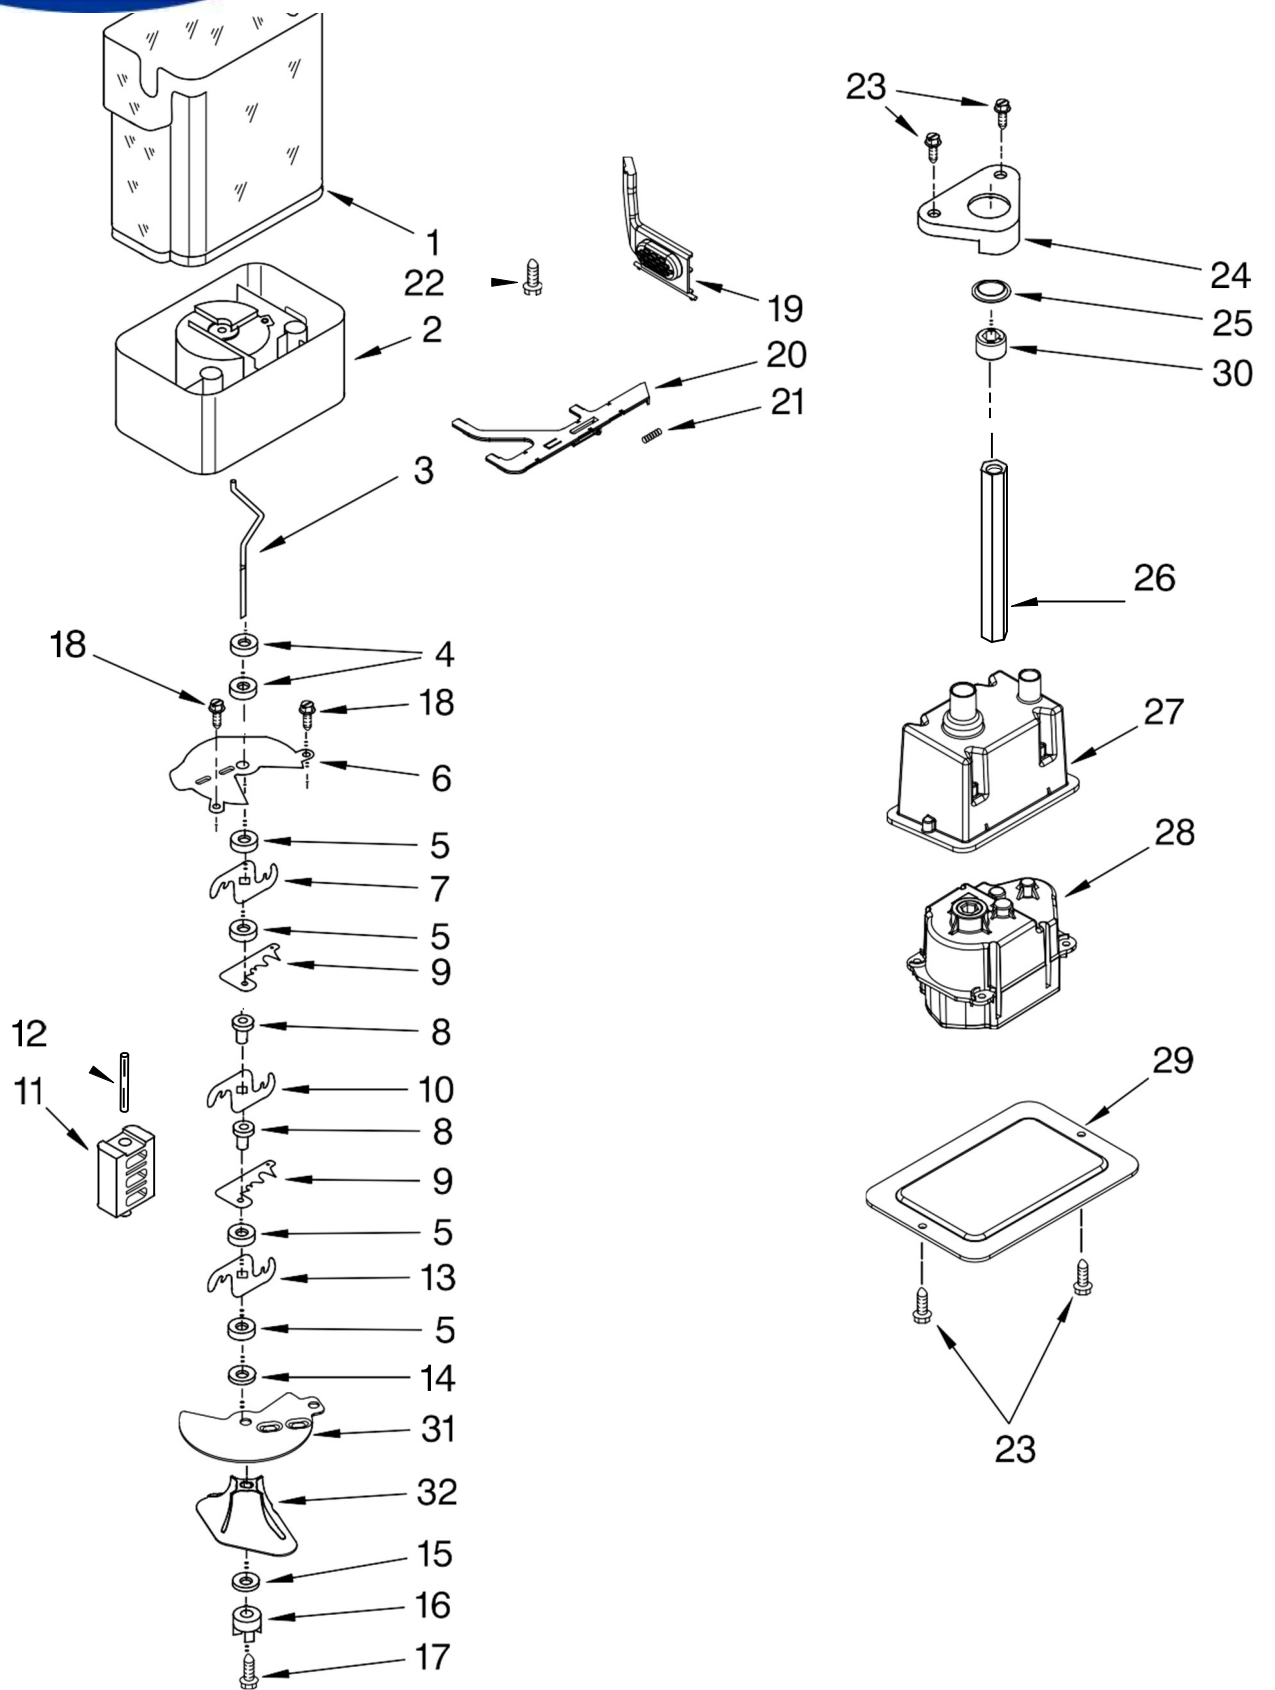

BENITO JUÁREZ #1500 GPE ZIT00N, CD. GUADALUPE NUEVO LEÓN TEL: 8183377999 Y 49
HORARIOS: LUNES A VIERNES 8:30 A 6:00 PM Y SÁBADOS DE 8:30 A 2:00 PM

www.denek.com

Illus. No.	Part No.	DESCRIPTION
1	2222965	Ice Bin
2	W10134774	Crusher Bin
3	W10140642	Auger
4	2258220	Washer, Auger
5	1119007	Spacer, Flat (6)
6	2317248	Cover, Crusher
7	2257024	Blade, Rotary
8	1119005	Spacer, Step (2)
9	2257020	Blade, Fixed
10	2257023	Blade, Rotary
11	2317239	Block, Blade
12	489229	Roll Pin
13	2257022	Blade, Rotary
14	489235	Washer, Plain
15	2198661	Washer, Coupling
16	2188918	Coupling, Top
17	8281164	Screw
18	3400065	Screw
19	2252265	Button, Bin
20	W10134783	Latch, Bin
21	2198608	Spring, Latch
22	2198671	Screw (2)
23	8281163	Screw
24	2188919	Holder
25	2198628	Seal
26	2318030	Drive Shaft
27	2318011	Enclosure, Motor
28	2315546	Dispenser, Motor
29	2318028	Cover
30	2315559	Sleeve. Coupling
31	2317250	Divider-Chamber
32	2317243	Wiper