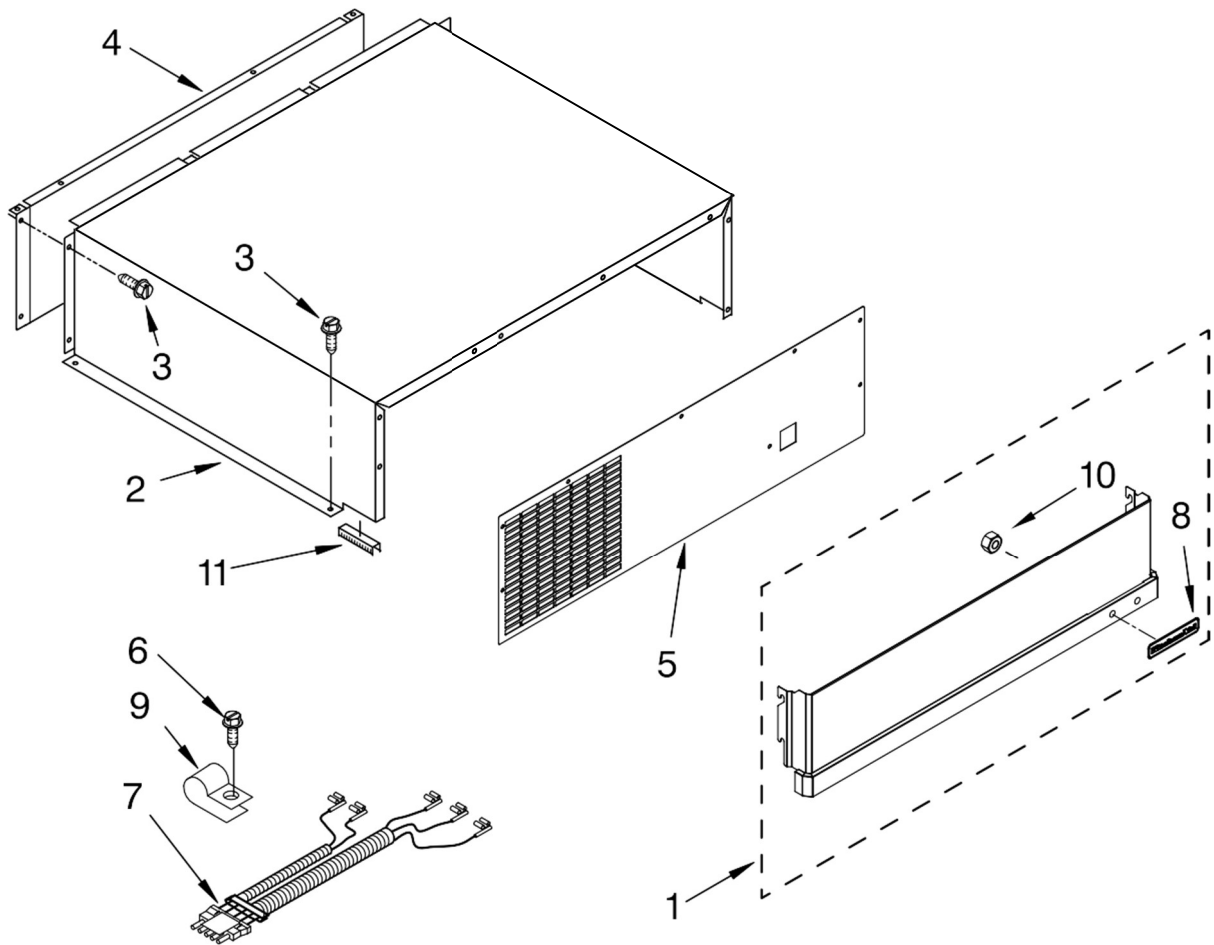

Illus. No.	Part No.	DESCRIPTION
1		Panel, Decorative Assembly
	2316737S	Stainless Steel
2	W10161693	Cover, Unit
3	486194	Screw
4	2256466	Back Panel
5	W10121229	Cover, Unit Front
6	487415	Screw
7	2310194	Wire Assembly
8	2317923S	Badge, Kitchen Aid
9	489348	Clamp
10	2004333	Nut
11	2215910	Grommet-Flexible