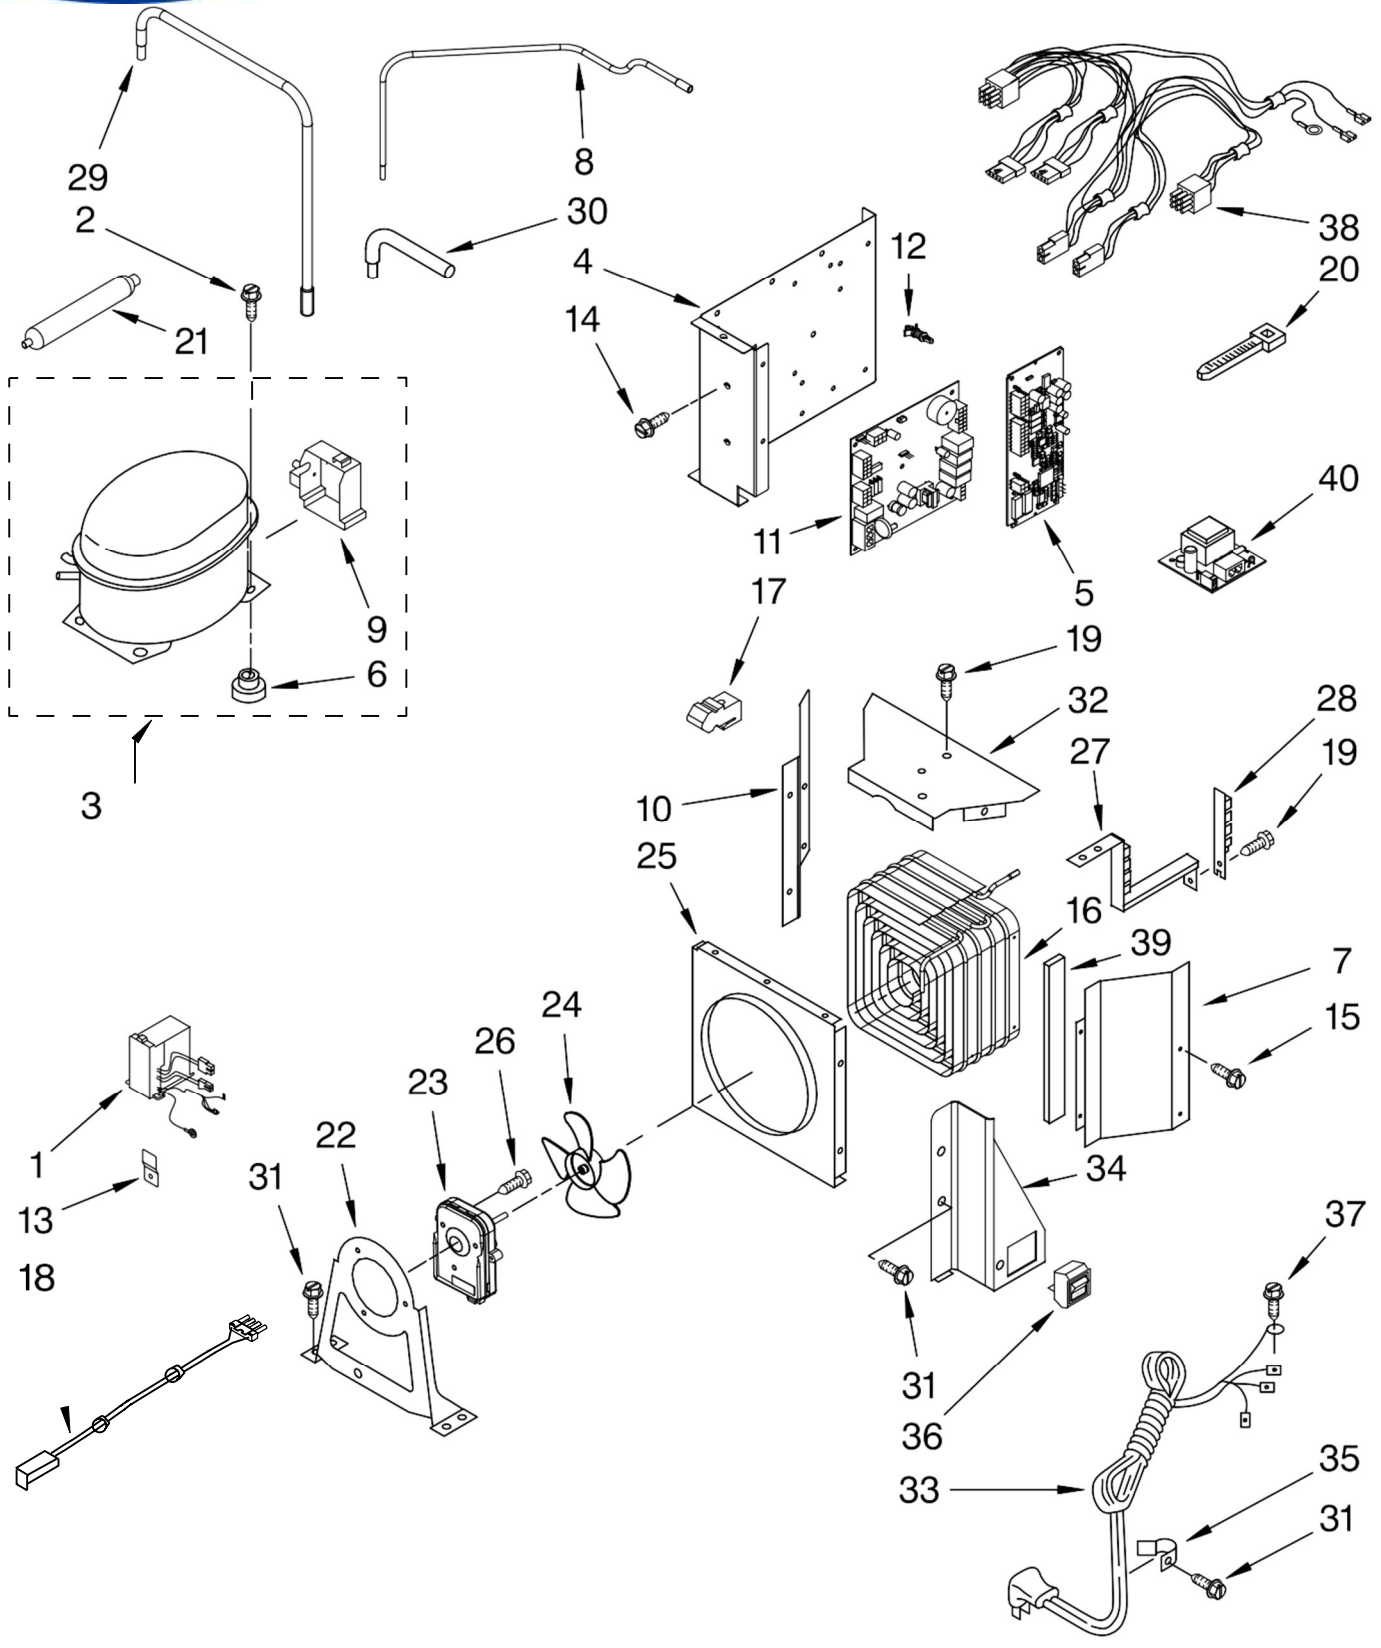

REFRIGERADOR KSSC42QVS01

Illus. No.	Part No.	DESCRIPTION
1	W10133449	Inverter Box
2	489373	Screw, Compressor Mounting (4)
3	W10165563	Compressor (Includes Items 6 & 9)(Also Order 876765 Tube Kit)
4	2318087	Housing, Control Board
5	2318054	Control Board
6	1100826	Grommet, Mounting
7	2309002	Support, Condenser
8	2309072	Tube, Transition (Cond/Ht Loop) (Right)
9	2215676	Terminal Cover
10	2309001	Support, Condenser (Left)
11	W10789107	Control Board
12	2203075	Spacer (5)
13	2256328	Bracket, Inverter Box
14	487539	Screw
15	1157158	Screw
16	2307998	Condenser
17	2309431	Grommet (2)
18	2310207	Wire, Jumper
19	489399	Screw
20	2155774	Wire Tie

Illus. No.	Part No.	DESCRIPTION
21	W10175593	Drier
22	W10136614	Bracket, Fan Motor (Condenser Fan)
23	2188875	Motor, Fan
24	W10139483	Blade, Fan
25	2003169	Orifice, Fan
26	8533993	Screw
27	2317031	Bracket, Vibration (Condenser)
28	2317030	Arm, Vibration (Condenser)
29	2307566	Tube, Transition (Condenser/Drier)
30	2194319	Tube, Process
31	486194	Screw
32	2309000	Cover, Condenser
33	2310196	Service Cord
34	W10185556	Bracket, Mounting (Power Switch)
35	549193	Clamp, Cord
36	2266802	Switch, Power Disconnect
37	487294	Screw, Ground

Illus. No.	Part No.	DESCRIPTION
38	W10178860	Wiring Harness, Unit Compartment
39	2309432	Gasket, Condenser
40	2259350	Power Supply, Ingredient Care Center

Following Parts Not Illustrated and Optional Parts Not Included

978025	Valve, Access (1/4")
978026	Valve, Access (5/16")
978027	Valve, Access (3/8")
978028	Valve, Access (1/2")
978029	Valve, Access (5/8")
978030	Valve, Access (3/4")
876764	Valve, Access (3/16")

REFRIGERANT CHARGE

7.50 oz.
(R-134A)