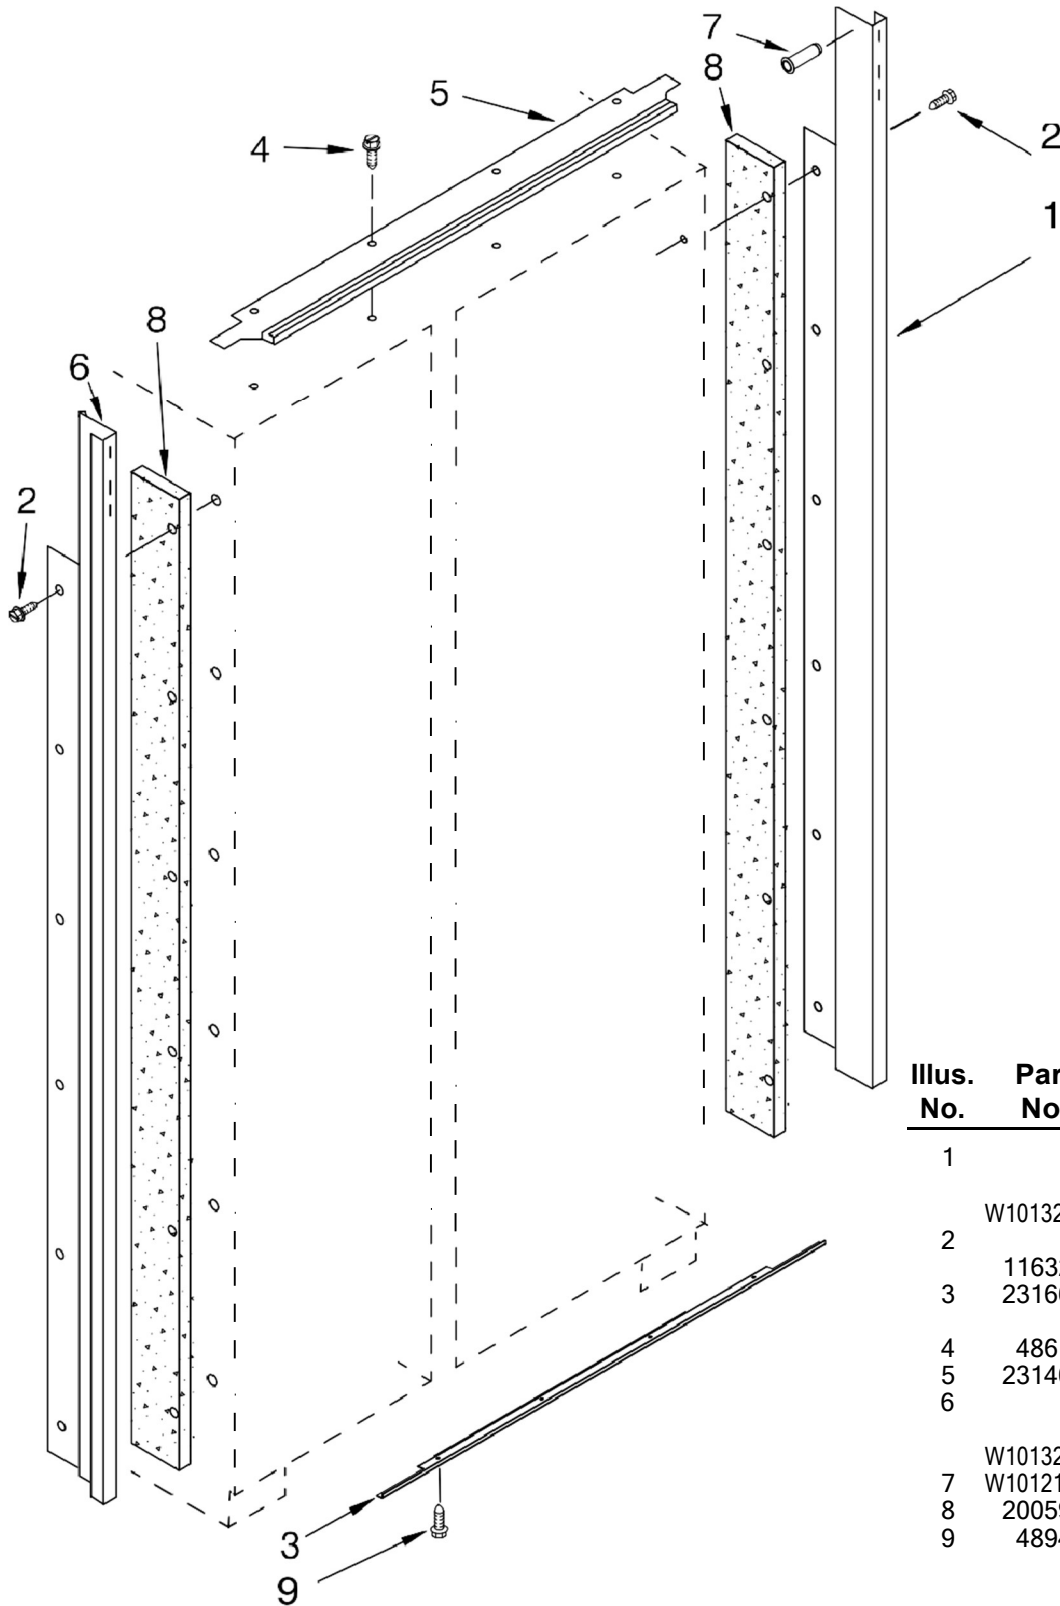

Illus. No.	Part No.	DESCRIPTION
1		Cabinet, Trim (Right Side)
	W10132472	Stainless Steel
2		Screw
	1163283	Stainless Steel
3	2316687	Cabinet, Trim (Bottom)
4	486194	Screw
5	2314017	Cabinet, Trim Top
6		Cabinet Trim (Left Side)
	W10132541	Stainless Steel
7	W10121451	Nutsert (4)
8	2005925	Seal-Trim, Side
9	489464	Screw