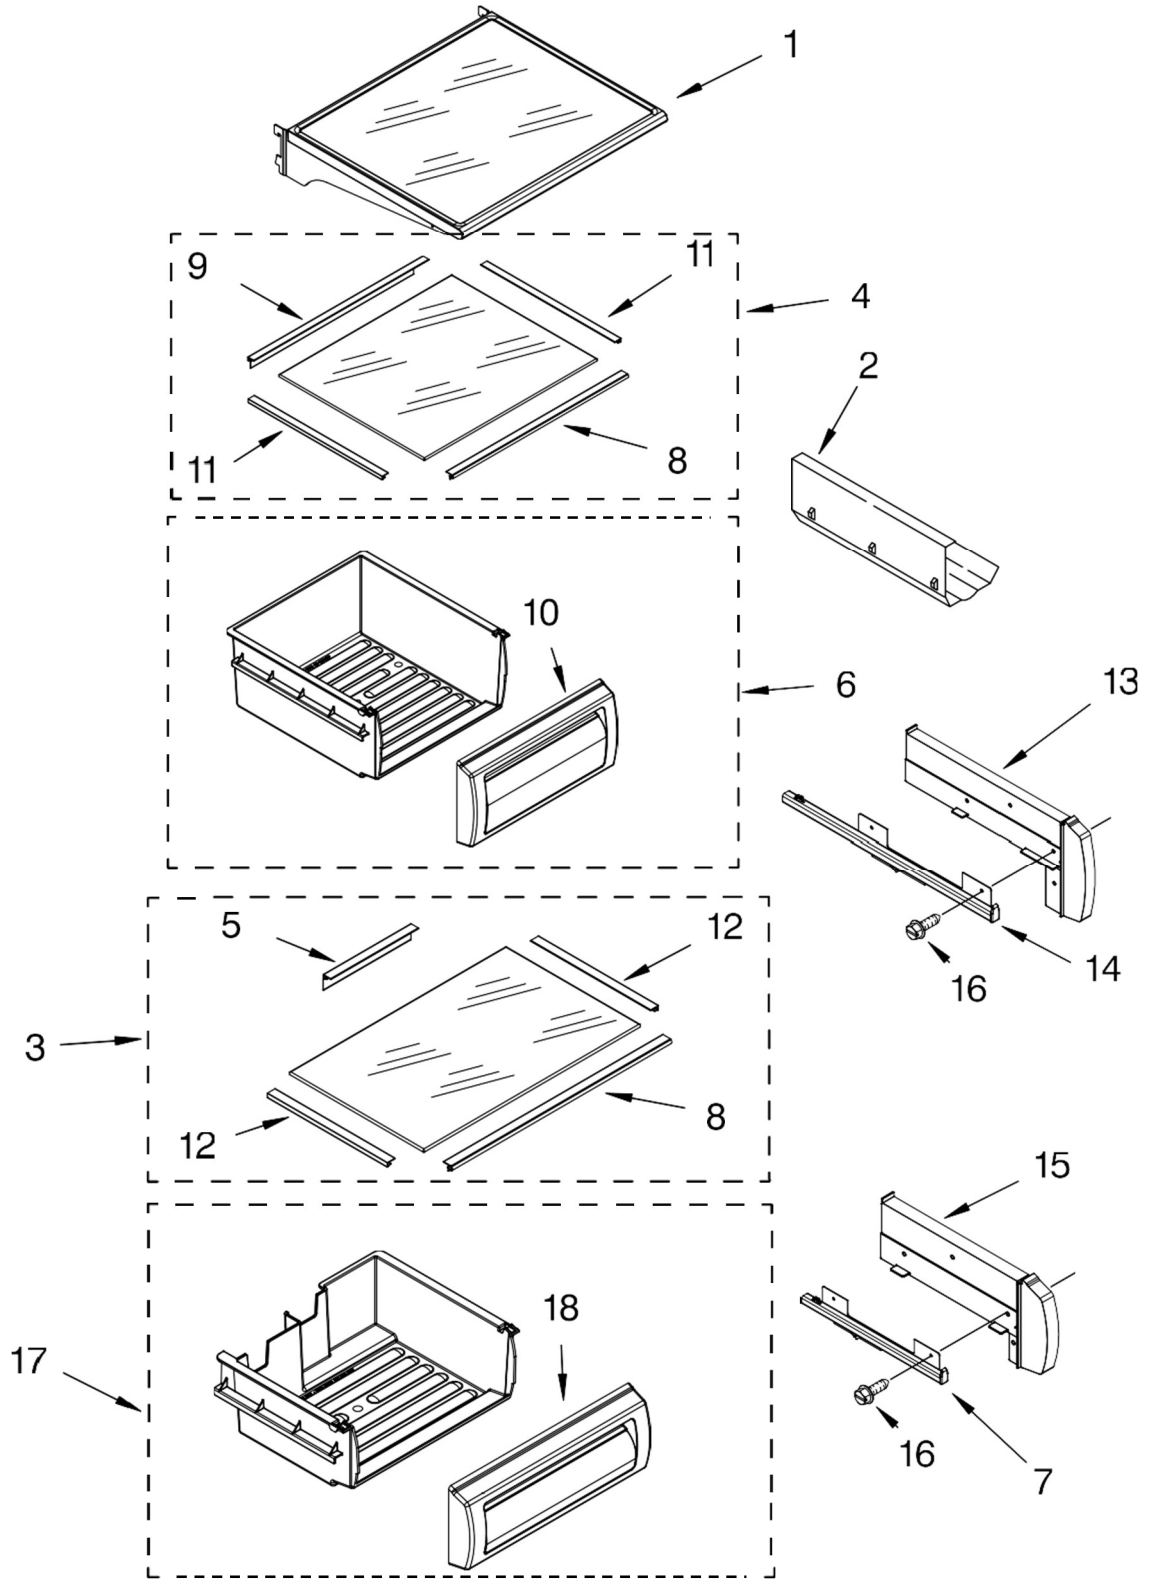

REFRIGERADOR KSSC42QVS01