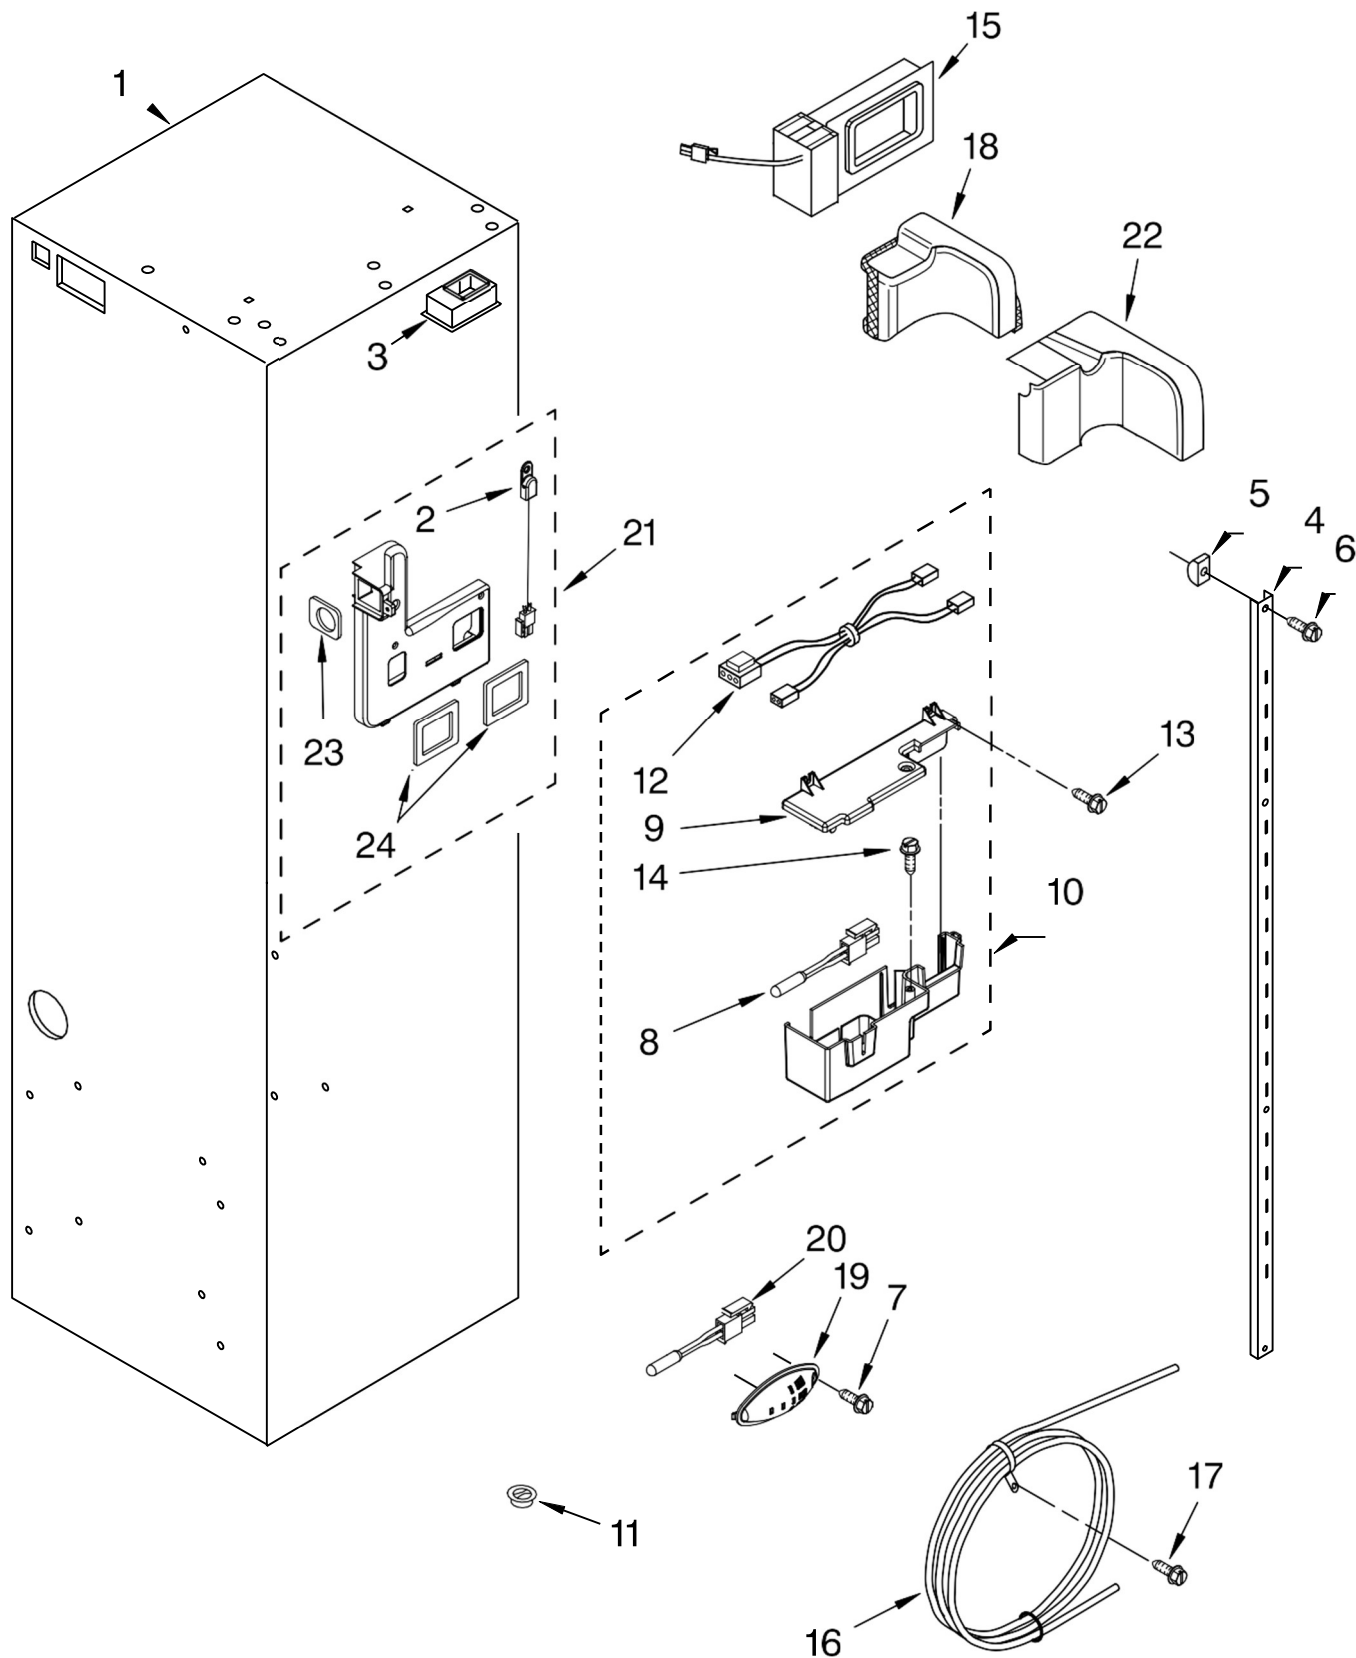

Illus. No.	Part No.	DESCRIPTION
1		Liner (Not A Serviceable Part)
2	2306010	Thermistor
3	2208970	Air Duct
4	2259077	Ladder, Shelf (2)
5	520965	Screw Support, Ladder (8)
6	2006475	Screw
7	487539	Screw
8	2302937	Thermistor
9	2302986	Lid, Meat Pan Baffle
10	W10169528	Baffle Control Assembly
11	2171846	Release Valve
12	2310205	Jumper, Air Baffle
13	488357	Screw
14	486194	Screw
15	2221296	Air Baffle Assembly
16	2327509	Reservoir
17	W10141518	Screw
18	2309222	Diffuser Assembly
19	2317105	Cover, Thermistor
20	2188820	Thermistor
21	2302992	Spacer, Air-Baffle
22	2309087	Cover, Diffuser
23	2259412	Seal, Air Duct (Round Hole)
24	2259398	Seal, Air Duct (Square Hole)