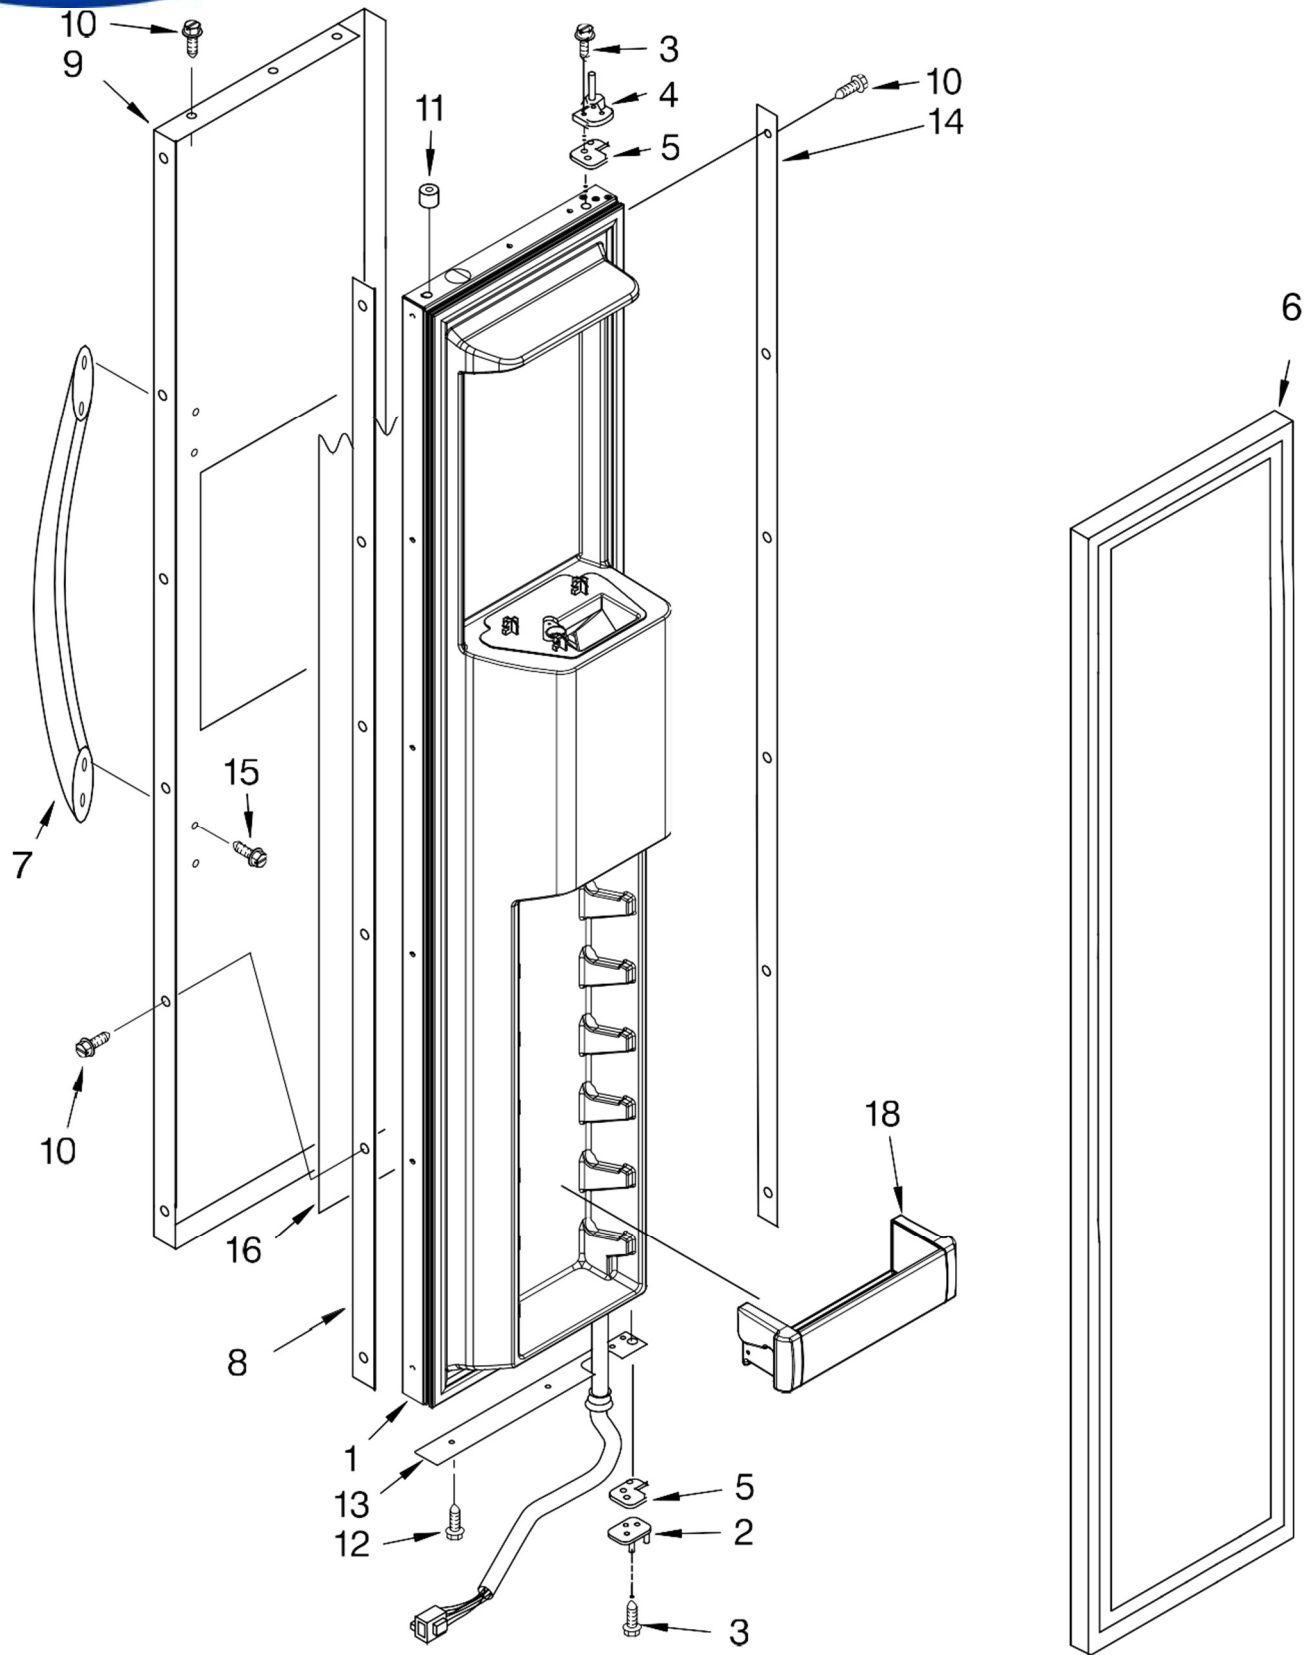

Illus. No.	Part No.	DESCRIPTION
1	W10245733	Freezer Door Panel (Includes Item #14)
2	2302879	Hinge, Bottom
3	W10162602	Screw
4	2266854	Hinge, Top
5	2316804	Spacer-Door, Top & Bottom
6	2222814	Door Gasket, Magnetic
7		Handle, Door
	2316868	Stainless Steel
8		Spacer, Door-Skin (Handle Side)
	2309060	For Stainless Steel Model
9		Skin, Door
	2307310	Stainless Steel
10		Screw
	8281250	Stainless Steel
11	2005433	Spacer, Door-Skin (Top)
12	488568	Screw
13	2257385	Spacer, Door-Skin (Bottom)
14	W10142296	Spacer, Door-Skin (Hinge Side)
15	308544	Screw, Handle
16		Filler, Door
	2328901	Top
	2328902	Bottom
18	2222776	Bin, Door (3)