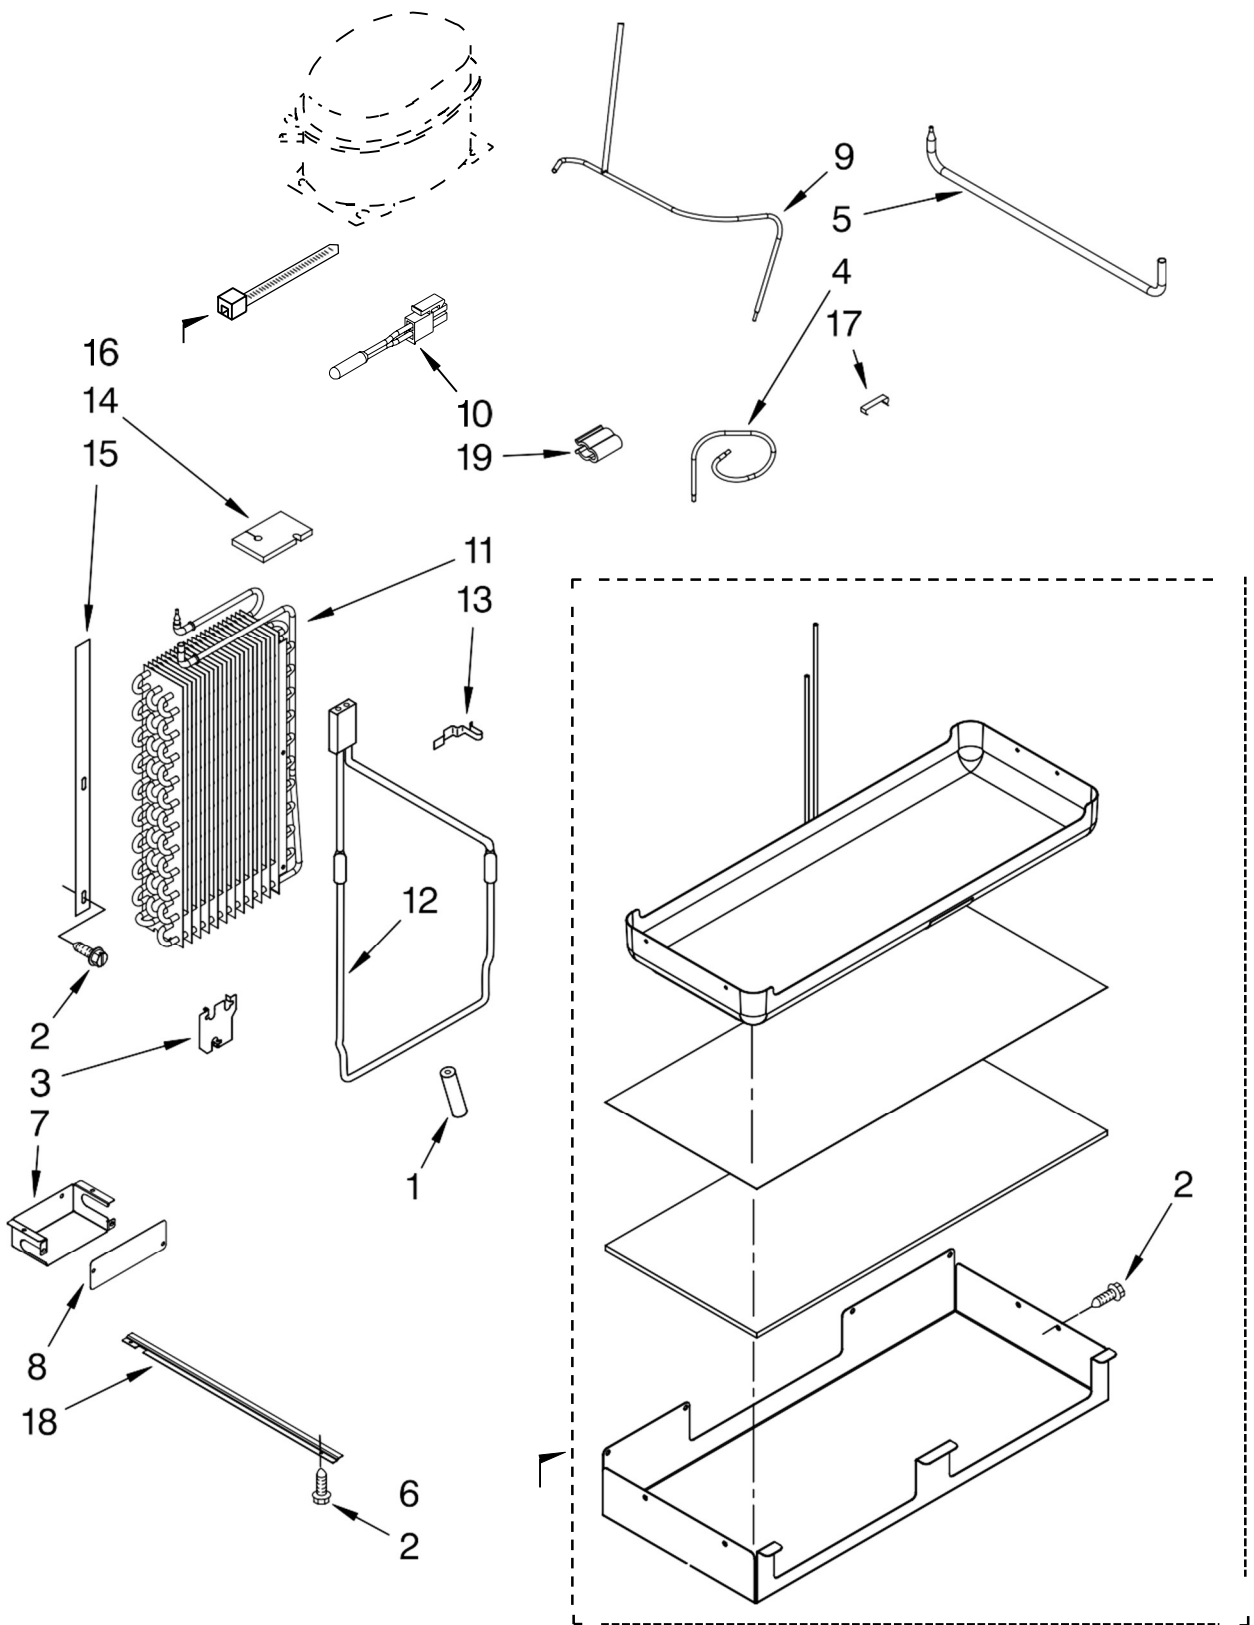

Illus. No.	Part No.	DESCRIPTION
1	W10139908	Damper, Heater
2	486194	Screw
3	W10157752	Bracket
4	2309076	Suction Tube
5	2309070	Tube, Connect (Drier/Restrictor)
6	W10196999	Drain Pan Assy.
7	W10151288	Cover, Wiring
8	W10153595	Cover, Box
9	W10121371	Tube, Discharge
10	2188820	Thermistor
11	W10205101	Evaporator
12	W10140161	Heater, Defrost
13	1113048	Clamp, Heater (2)
14	W10157882	Seal, Return Air
15	2220832	Gasket, Evaporator
16	2155774	Wire Tie
17	W10169509	Clip, Heat Exchanger
18	2320554	Support, Drain Pan
19	9791833	Clip, Thermistor