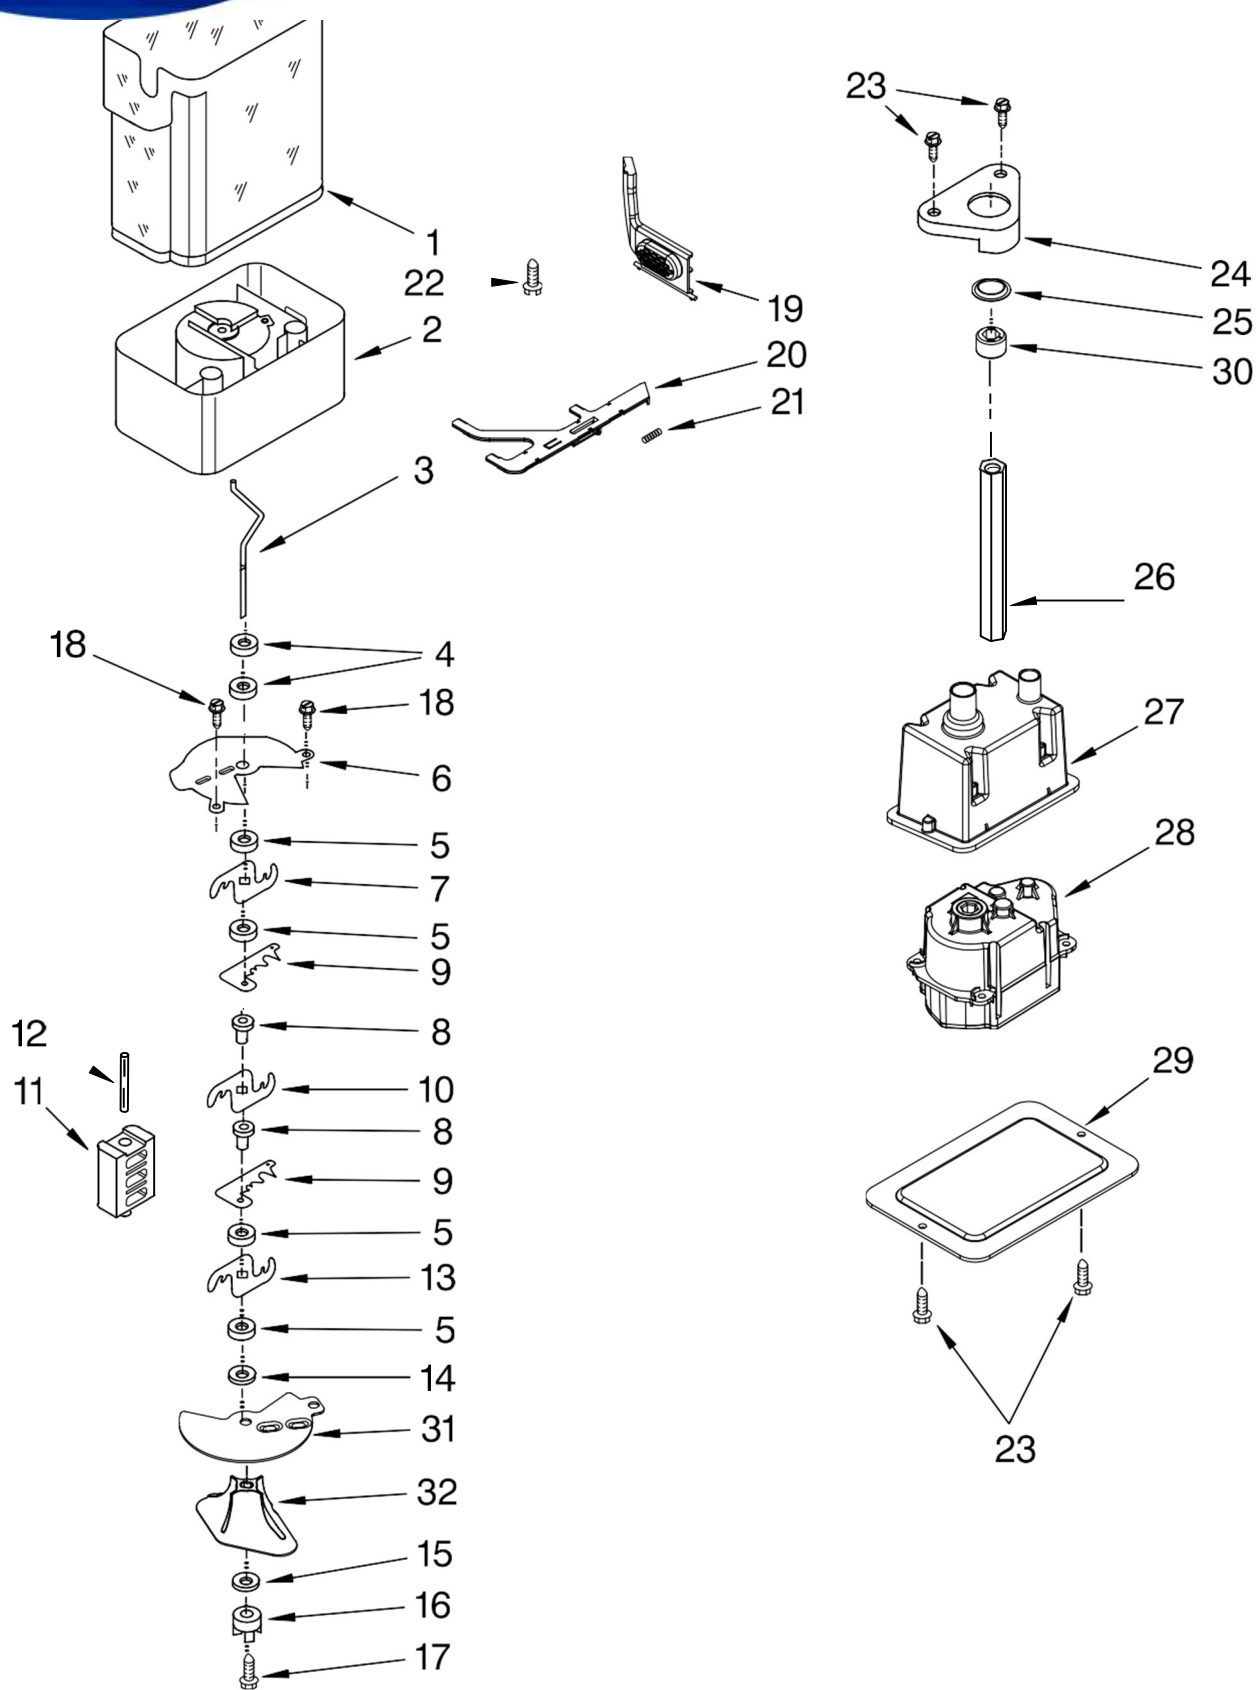

Illus. No.	Part No.	DESCRIPTION	Illus. No.	Part No.	DESCRIPTION	Illus. No.	Part No.	DESCRIPTION
1	2259385	Fan Motor	19	2215650	Cover, Emitter	32	2220904	Gasket (2)
2	2198665	Tube, P.C. Board	20		Liner (Not A Serviceable Part)			Evaporator Cover
3	2169142	Fan Blade				33	2259493	Cover, Receiver
4	2223733	Retainer, Fan Motor	21	2259025	Cover, Air Outlet	34	W10139189	Harness, Evap Fan (Includes Item 55)
5	2302817	Gasket, Cover	22	2307751	Light Shield	35	2306010	Thermistor
6	2223986	Grommet	23	W10158003	Cover, Evaporator	36	2317105	Cover, Thermistor
7	486194	Screw	24	2302850	Support, Air Duct	37	2006475	Screw
8	2259464	Wedge, Air Duct	25	487539	Screw	38	2259032	Ladder, Shelf
9	486194	Screw, Ground	26	2198635	Spring	39	2259445	Support, Screw
10	2223857	Socket, Light (2)	27	2309283	Deflector, Air Duct	40	2198634	Pin
11	488937	Clamp, Nylon	28	1112260	Support, Evaporator	41	W10193840	P.C. Board Emitter
12	2326255	Light Bulb				42	2198633	Flipper
13	489214	Screw	29	2196483	Shelf, Stud (20)	43	2255563	Slide, Icemaker Shut Off
14	2182120	Scroll, Fan	30	8281158	Screw	44	W10193666	P.C. Board, Receiver
15	2259465	Wedge, Air Duct	31		Evaporator, Cover Rail	45	W10160570	Defrost, Bi-Metal
16	2307774	Air Duct				46	8281185	Screw
17	2198643	Lens		2221107	Left Side			
18		Block, Fan Scroll		2259355	Right Side			
	2209480	Right						
	2209066	Left						

REFRIGERADOR KSSC42QVS01