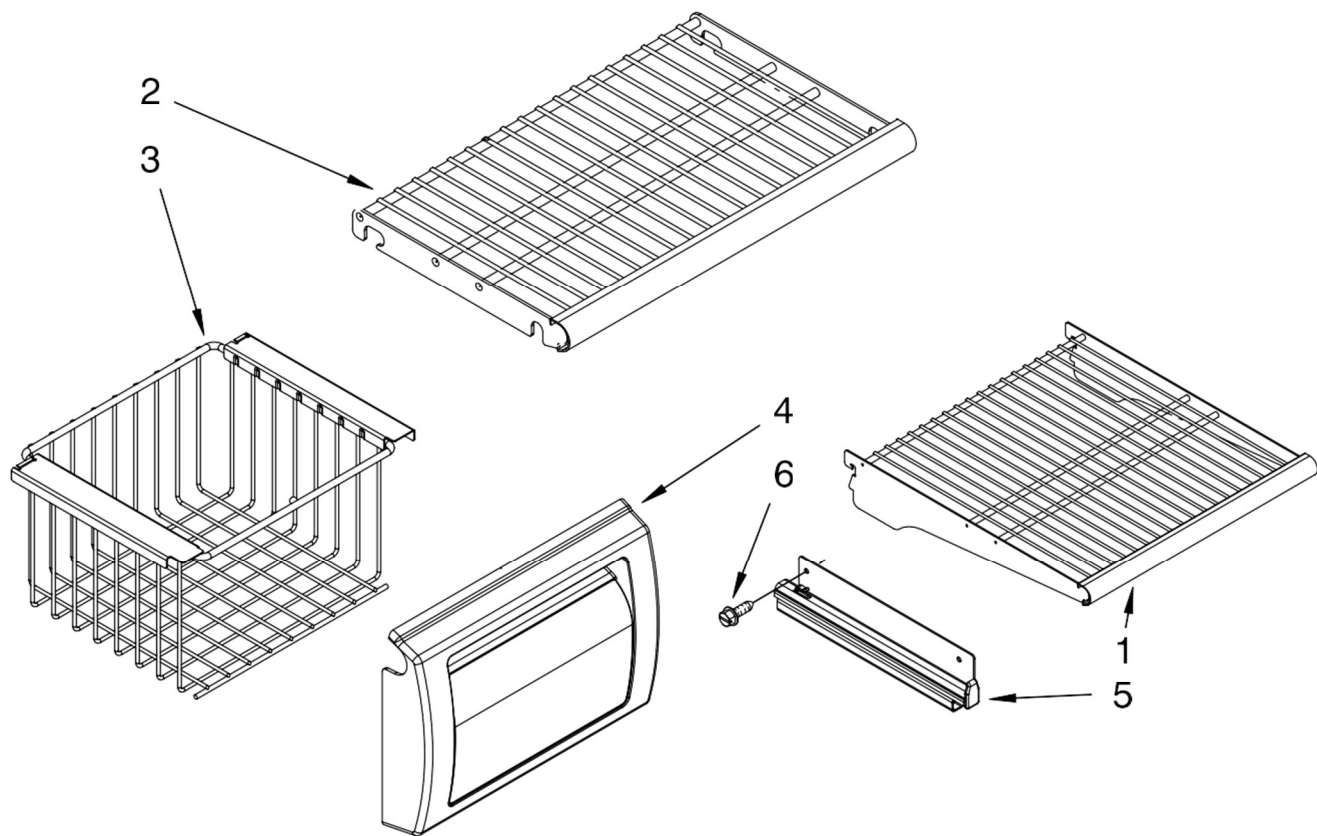

<u>Illus. No.</u>	<u>Part No.</u>	<u>DESCRIPTION</u>
1	2302868	Wire, Shelf
2	2302883	Shelf, Fixed (2)
3	2259082	Basket
4	2256270	Front, Basket
5		Slide, Basket
	2259317	Right Side
	2259318	Left Side
6	8533928	Screw