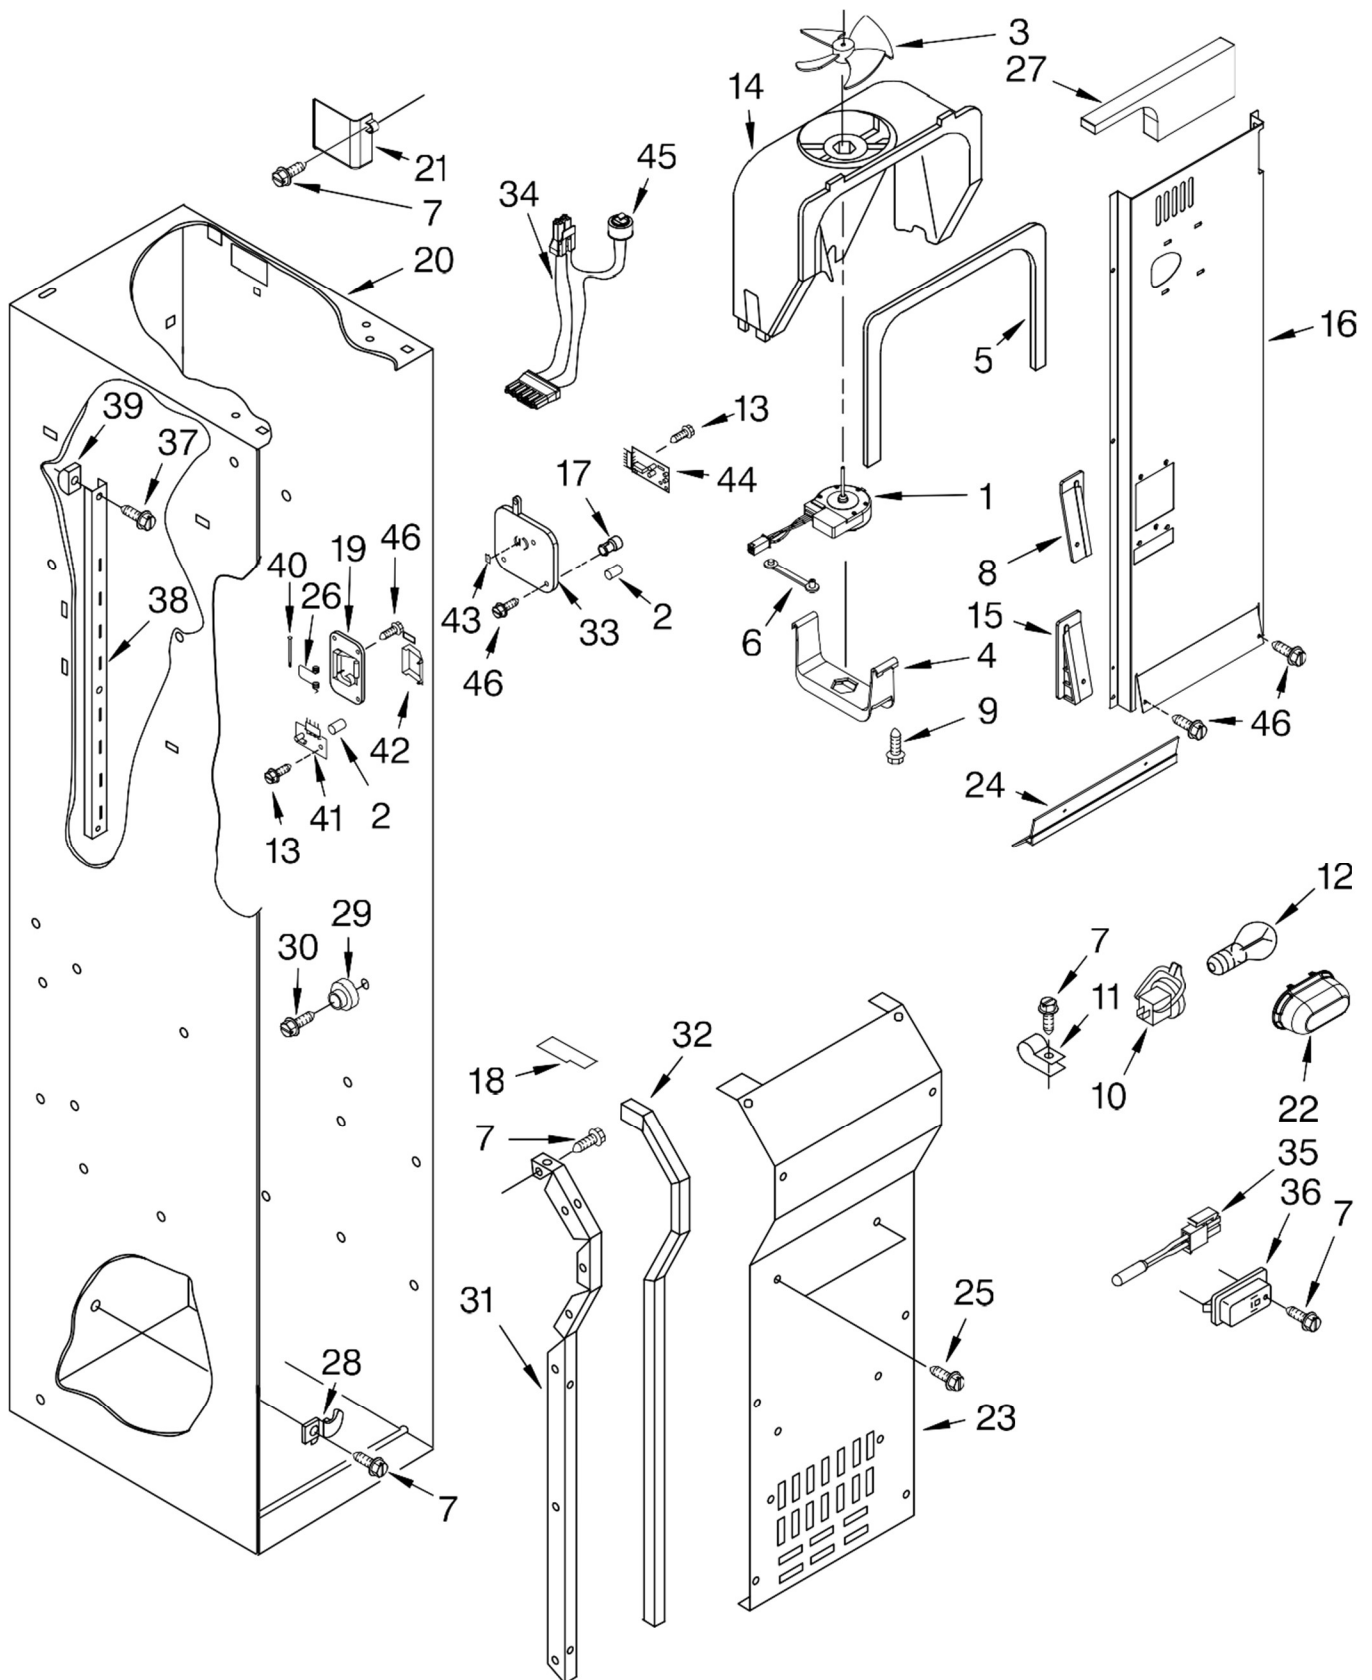

Illus. No.	Part No.	DESCRIPTION
1		Panel, Decorative Assembly
	2316737S	Stainless Steel
2	W10161693	Cover, Unit
3	486194	Screw
4	2256466	Back Panel
5	W10185625	Cover, Unit Front
6	487415	Screw
7	W10167456	Wire Assembly RC/FC Light Switch
8	2317923S	Badge, Kitchen Aid
9	489348	Clamp
10	2004333	Nut
11	2215910	Grommet-Flexible

REFRIGERADOR KSSC42QVS01

REFRIGERADOR KSSC42QVS01

Illus. No.	Part No.	DESCRIPTION
1	2222592	Shelf Assembly
2	2179404	Rack, Wine
3	2302842	Assembly, Meat Pan Cover
4	2302835	Assembly, Crisper Cover
5	2257582	Trim, Glass Rear
6	2252412	Crisper Pan (2)
7		Slide, Meat Pan
	2302954	Left Side
	2302955	Right Side
8	2302831	Trim, Glass Front
9	2256254	Trim, Glass Rear
10	2256248	Front, Crisper Pan
11	2252255	Trim, Glass Side Crisper Pan
12	2256250	Trim, Glass Side Meat Pan
13		Spacer, Crisper
	2256222	Right Side (2)
	2256223	Left Side (2)
14		Slide, Crisper
	2302956	Right Side
	2302957	Left Side
15		Spacer, Meat Pan
	2256243	Left Side
	2256244	Right Side
16		Screw
	8533929	Right Side- (8-18 x 1.375)
	8533928	Left Side- (8-18 x .750)
17	2256369	Pan Assembly Meat
18	2256366	Front, Meat Pan