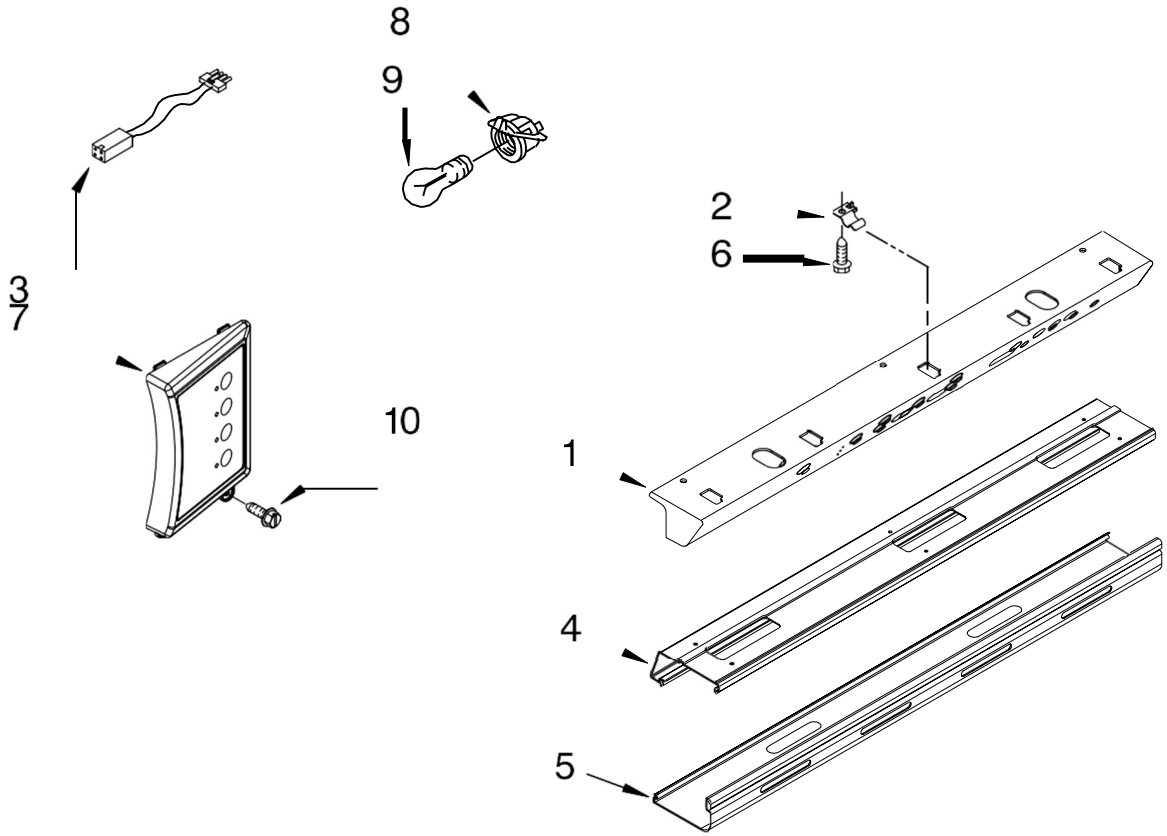

Illus. No.	Part No.	DESCRIPTION
1	2316545	Control Box
2	2317000	Clip, Box
3	2310390	Wire, Jumper
4	2307592	Bracket, Control Box
5	2307595	Shield, Control Box
6	487539	Screw (2)
7	2306086	Display, Ingredient Care Center
8	2223857	Socket, Light
9	2326255	Light Bulb (2)
10	8281185	Screw