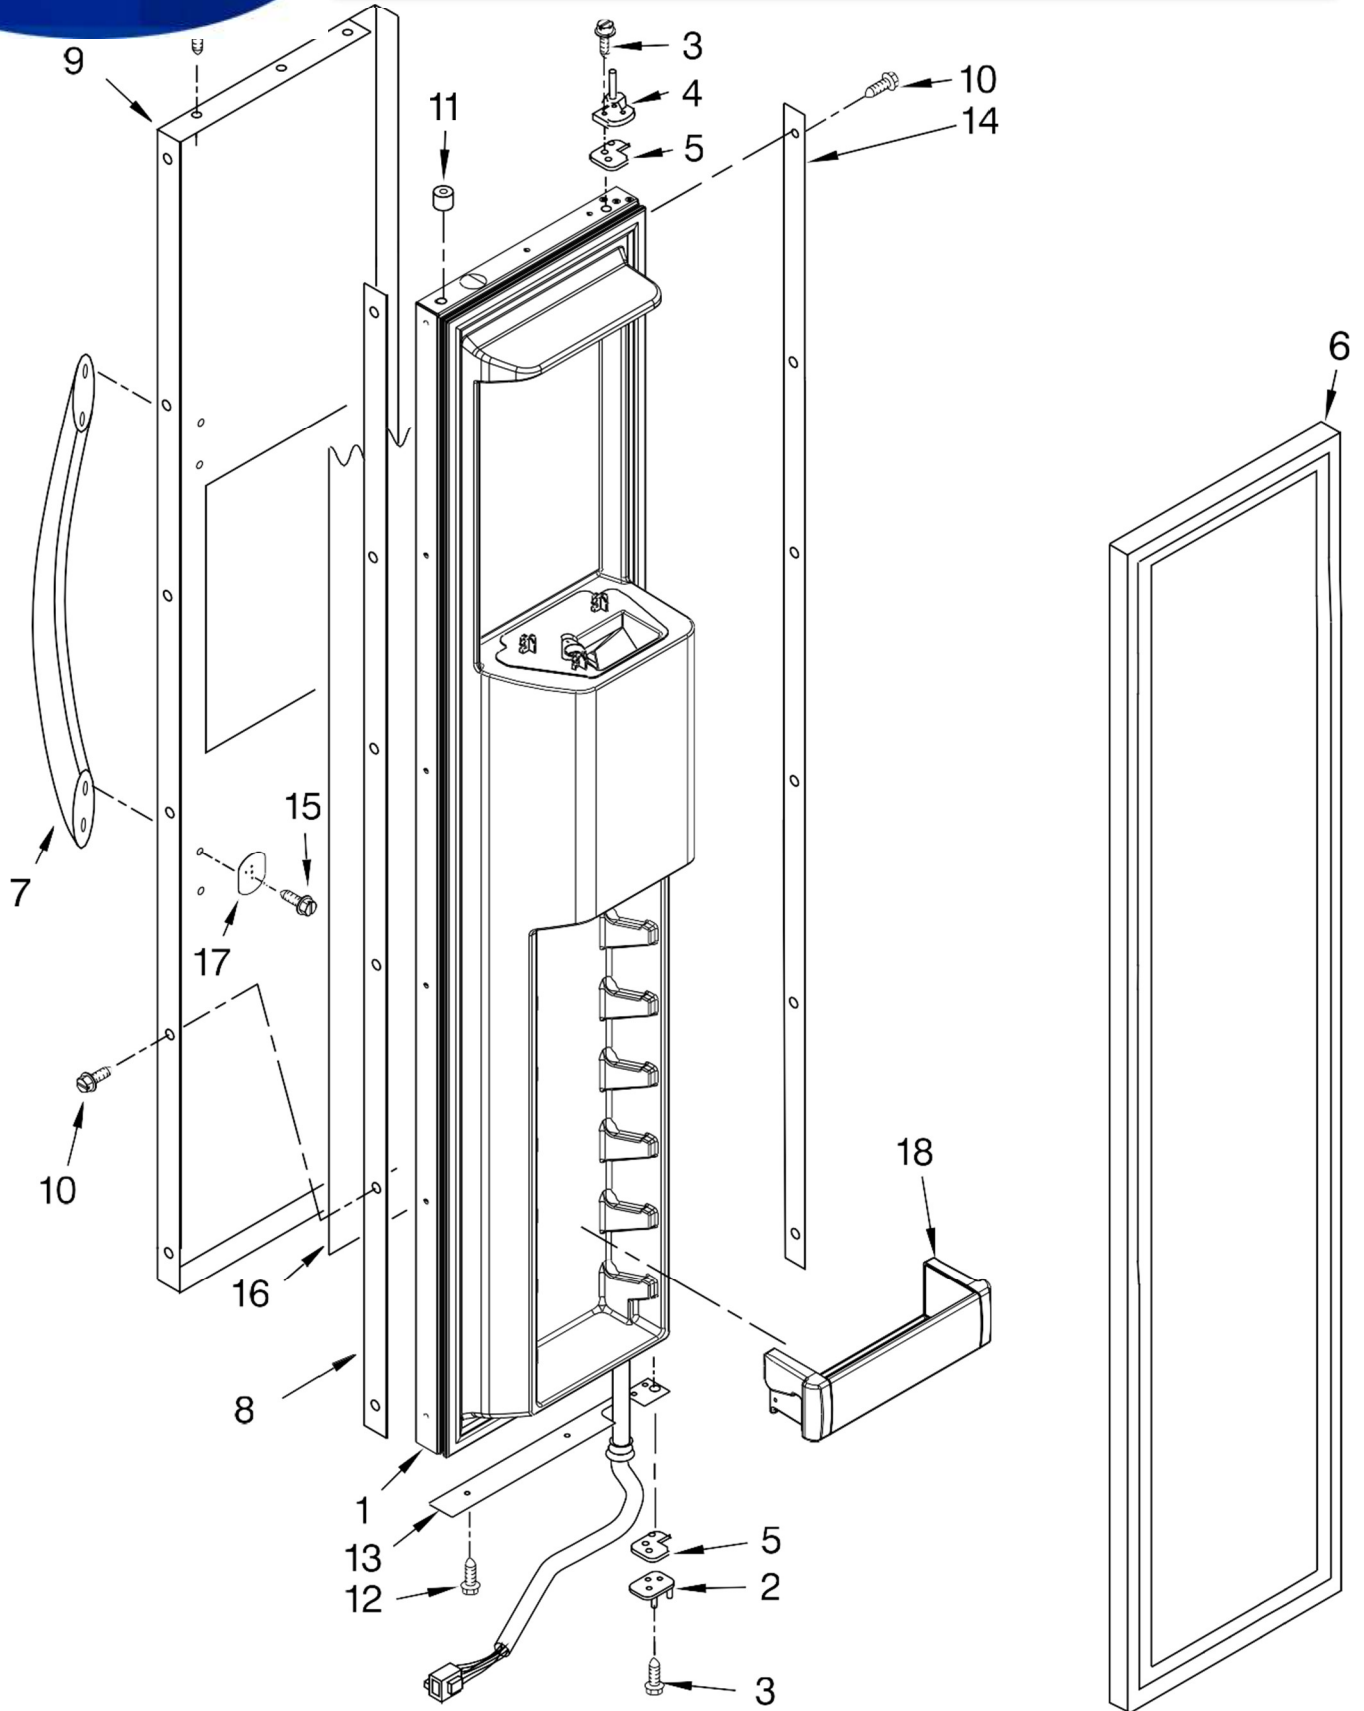

Illus. No.	Part No.	DESCRIPTION
1	W10292446	Freezer Door Panel (Includes Item #6)
2	2302879	Hinge, Bottom
3	W10162602	Screw
4	2266854	Hinge, Top
5	2316804	Spacer-Door, Top & Bottom
6	2222814	Door Gasket, Magnetic
7		Handle, Door
	2316868	Stainless Steel
8		Spacer, Door-Skin (Handle Side)
	2309060	For Stainless Steel Model
9		Skin, Door
	2307310	Stainless Steel
10		Screw
	8281250	Stainless Steel
11	2005433	Spacer, Door-Skin (Top)
12	488568	Screw
13	2257385	Spacer, Door-Skin (Bottom)
14	W10142296	Spacer, Door-Skin (Hinge Side)
15	308544	Screw, Handle
16		Filler, Door
	2328901	Top
	2328902	Bottom
17	W10127710	Plate Door, Handle
18	W10323602	Bin, Door