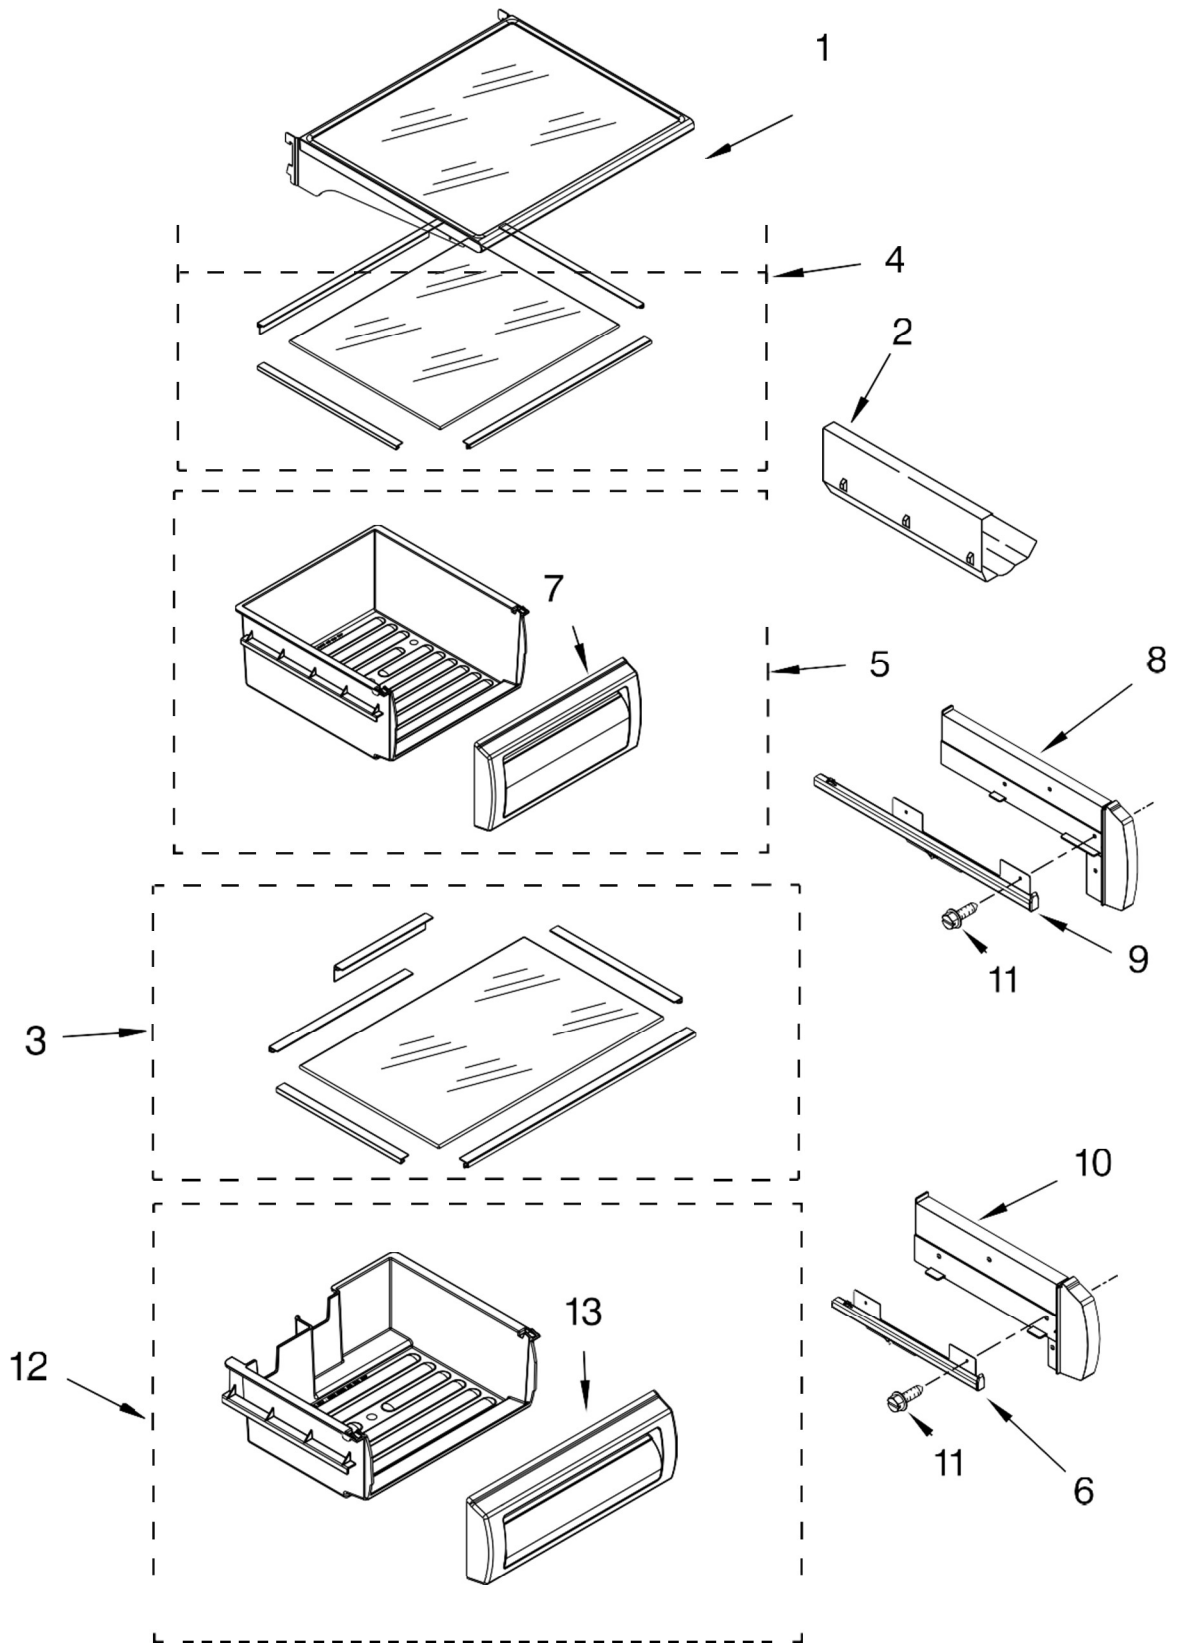

Illus. No.	Part No.	DESCRIPTION
1	2222592	Shelf Assembly
2	2179404	Rack, Wine
3	2302842	Assembly, Meat Pan Cover
4	2302835	Assembly, Crisper Cover
5	W10407624	Crisper Pan
6		Slide, Meat Pan
	2302954	(LH)
	2302955	(RH)
7	2256248	Front, Crisper Pan
8		Spacer, Crisper
	2256222	(RH)
	2256223	(LH)
9		Slide, Crisper
	2302956	(LH)
	2302957	(RH)
10		Spacer, Meat Pan
	2256243	(LH)
	2256244	(RH)
11		Screw
	8533929	Right Side- (8-18 x 1.375)
	8533928	Left Side- (8-18 x .750)
12	W10407627	Pan Assembly Meat
13	2256366	Front, Meat Pan