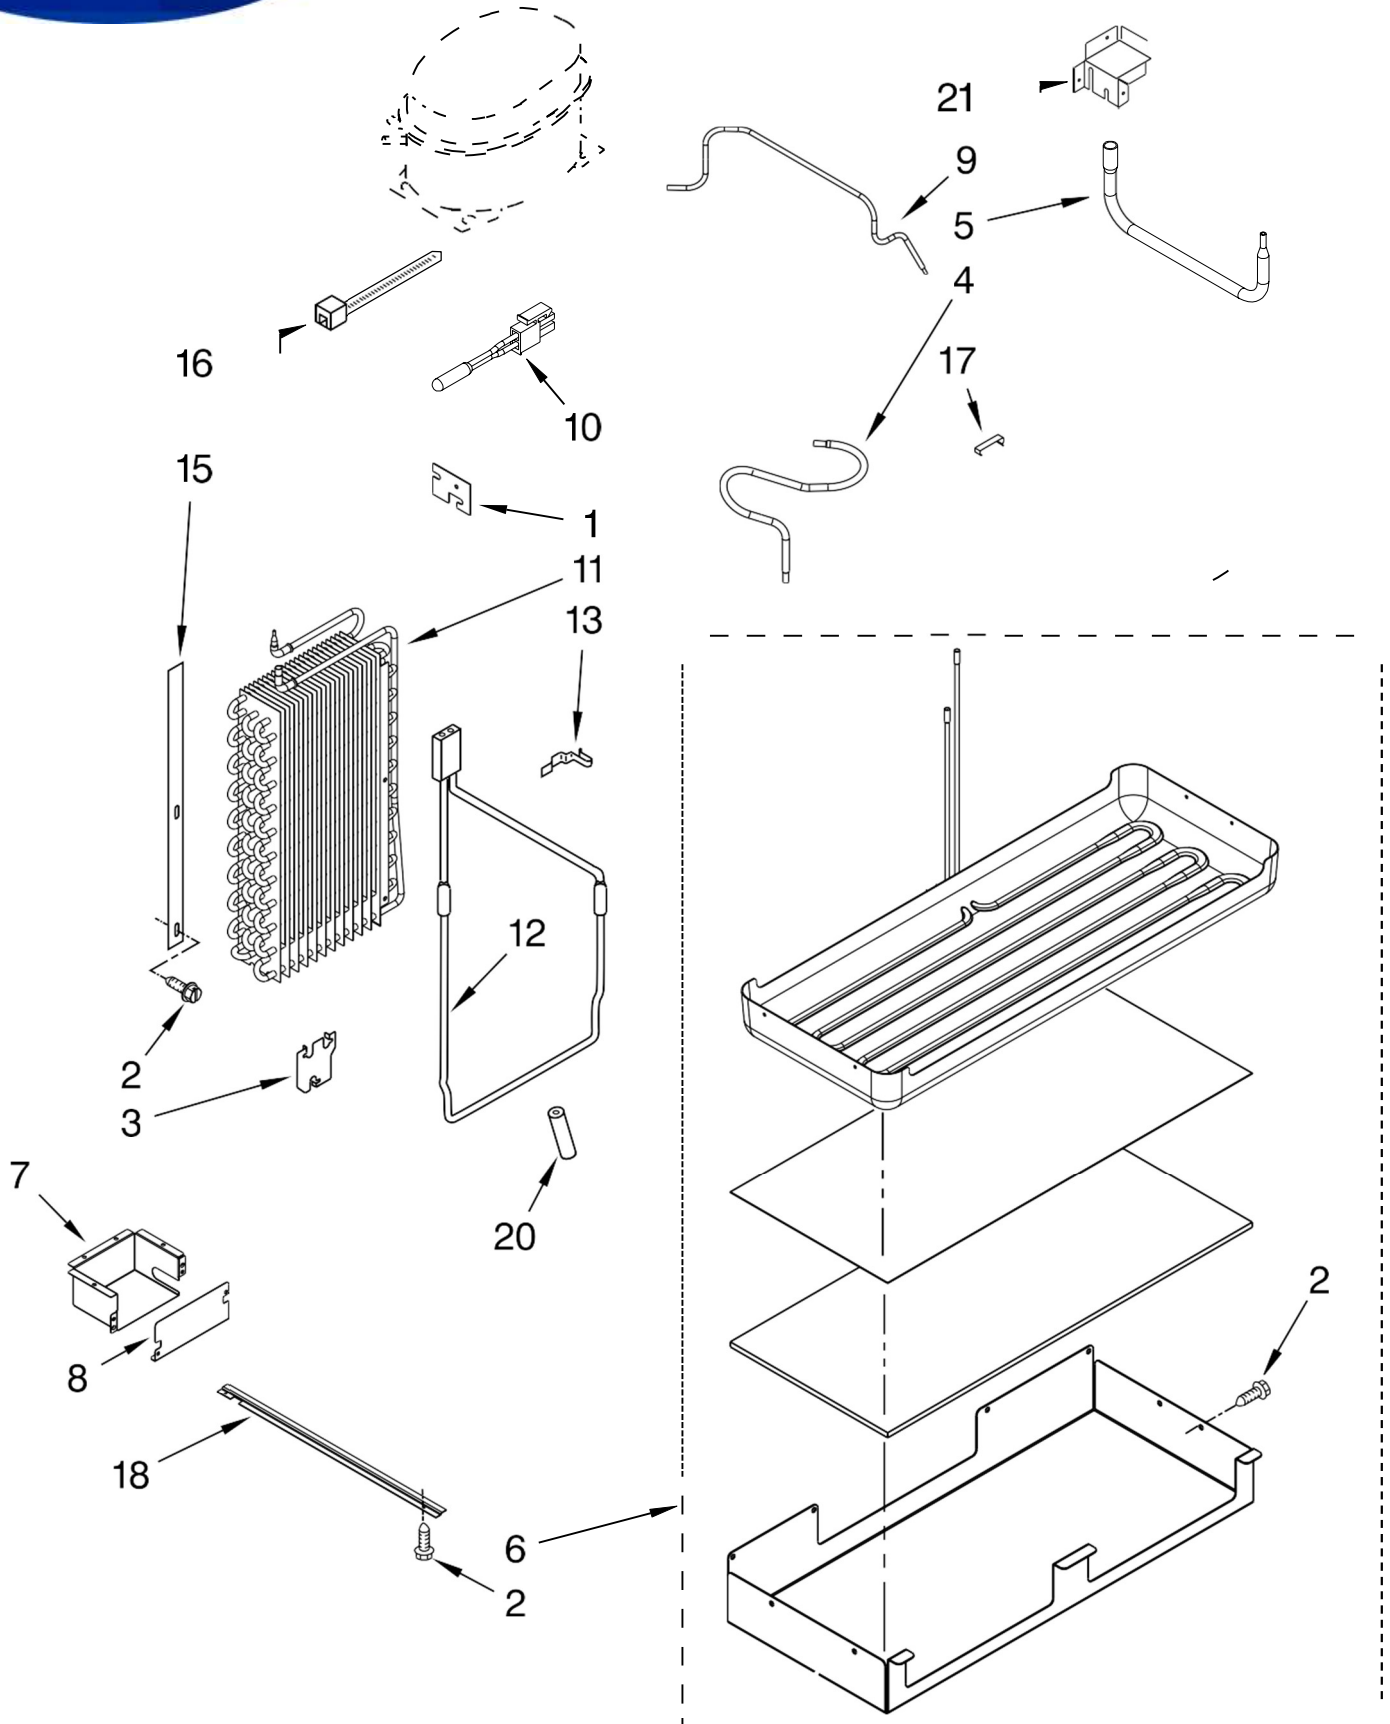

Illus. No.	Part No.	DESCRIPTION
1	W10139908	Cover, Seal
2	486194	Screw
3	W10157752	Bracket
4	W10431124	Suction Tube Oil Trap
5	W10388653	Tube, Connect (Drier/Restrictor)
6	W10281063	Drain Pan Assy.
7	W10309012	Cover, Wiring
8	W10321048	Cover, Box
9	W10412488	Tube, Discharge
10	2188820	Thermistor
11	W10427992	Evaporator
12	W10140161	Heater, Defrost
13	1113048	Clamp, Heater
15	W10432308	Gasket, Evaporator
16	4389107	Wire Tie
17	W10169509	Clip, Heat Exchanger
18	2320554	Support, Drain Pan
20	2215648	Dampener
21	W10160981	Bracket Assy