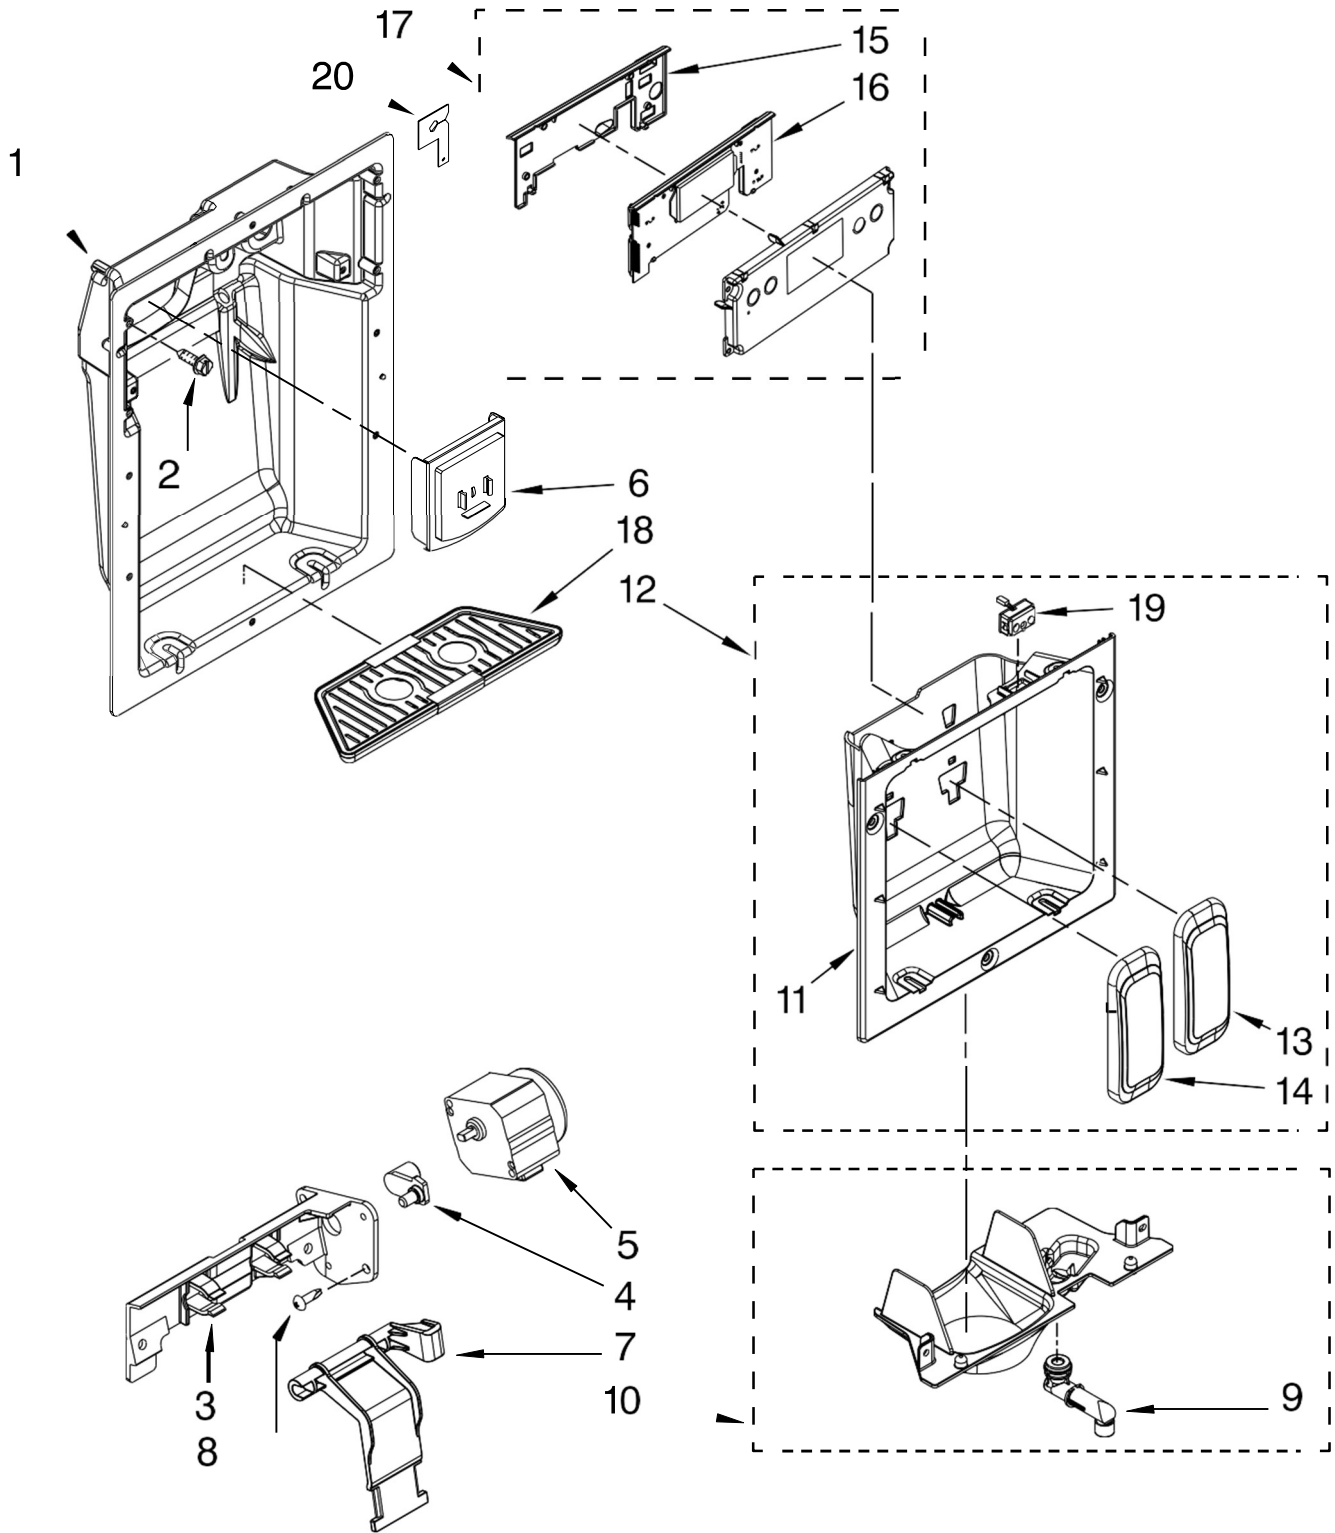

Illus. No.	Part No.	DESCRIPTION
1		Housing, Dispenser (Not Serviced)
2	486194	Screw
3	W10132946	Bracket, Motor
4	2305242	Connector, Door Bracket
5	W10205979	Motor, Ice Door
6	2180353	Door, Ice
7	2318020	Support, Ice Door
8	4449745	Screw
9	2305235	Spigot
10	2318017	Separator Assembly
11		Housing, Middle (Not Available Order Item 12)
12	W10260622	Housing Assembly
13	2305307GN	Water, Paddle Asy
14	2305306GN	Ice, Paddle Asy
15	2305219	Cover, Control
16	2321746	Electronic Control (Includes #15)
17	W10151236	User Interface Asy
18	2318062US	Tray, Housing
19	2305342	LED Assembly
20	2305447	Clip, Wiring