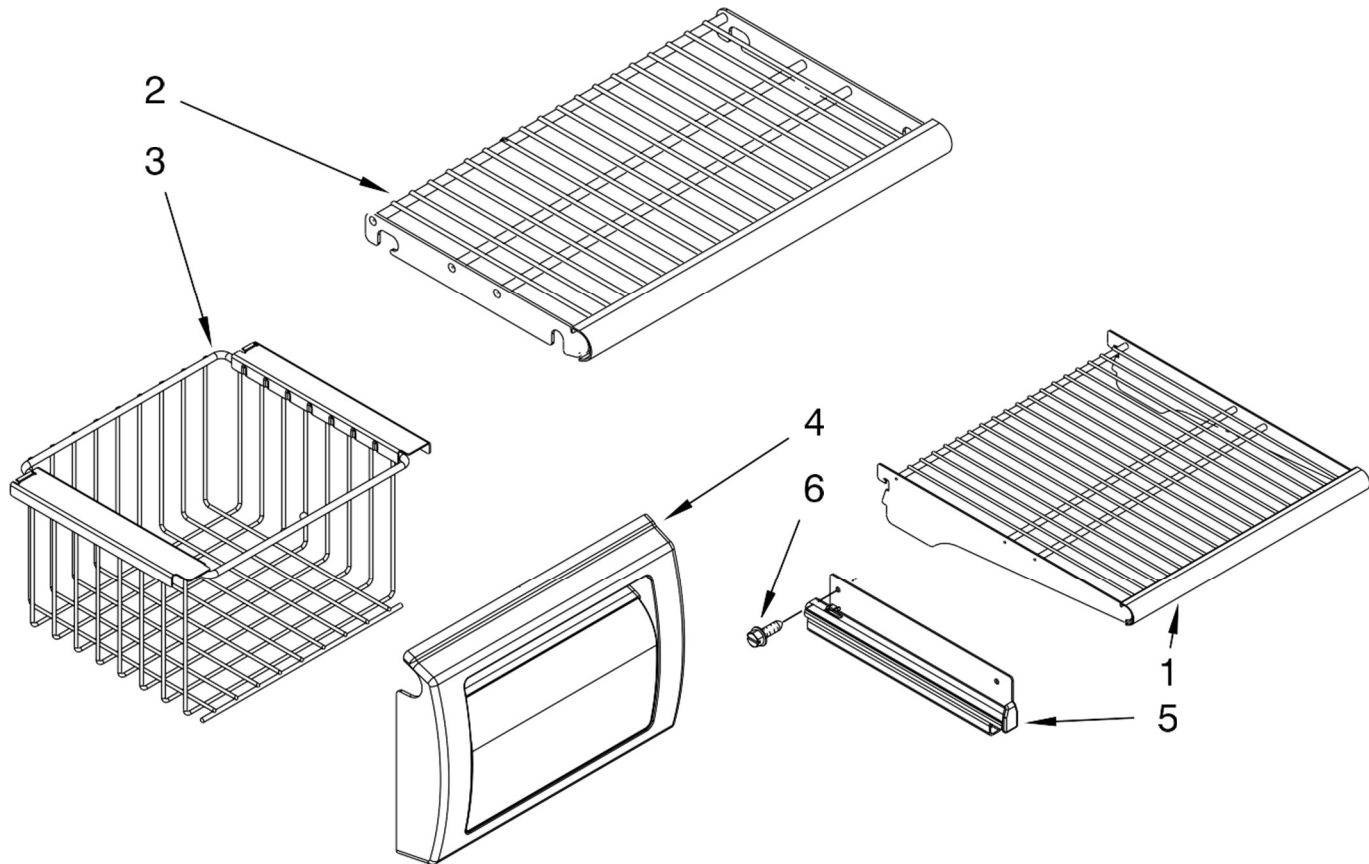

Illus. No.	Part No.	DESCRIPTION

1	W10175905	Wire, Shelf
2	2302883	Shelf, Fixed
3	2259082	Basket
4	2256270	Front, Basket
5		Slide, Basket
	2259317	(RH)
	2259318	(LH)
6	8533928	Screw