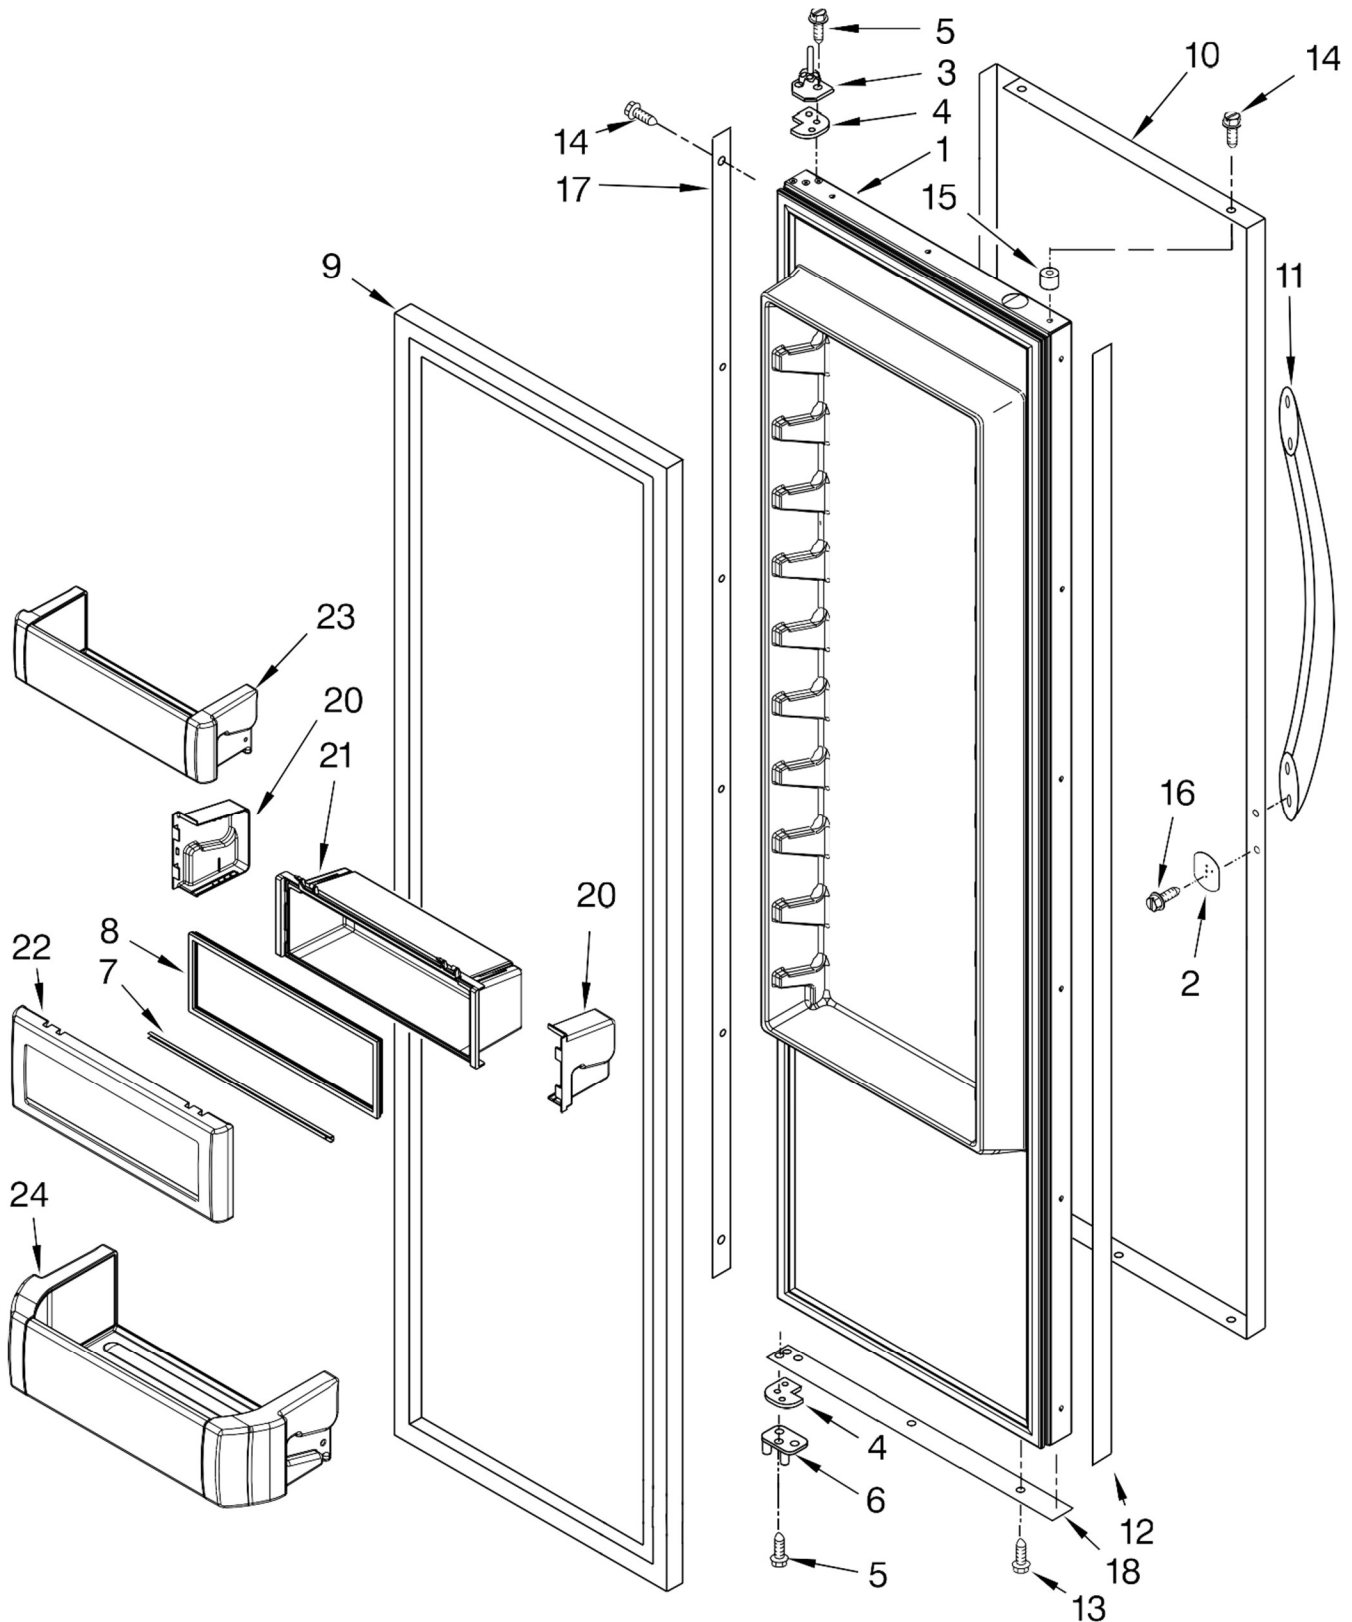

Illus. No.	Part No.	DESCRIPTION
1	W10193490	Refrigerator Door Panel (Includes Item #9)
2	W10127710	Plate Door, Handle
3	2266854	Hinge Assembly, Top
4	2316804	Spacer-Door, Top & Bottom
5	W10162602	Screw
6	2302878	Hinge Assembly, Bottom
7	2222796	Rail, Lid
8	2222982	Gasket, Utility Bin
9	2222811	Door Gasket, Magnetic
10		Skin, Door
11	2307753	Stainless Steel Handle, Door
12	2316868	Stainless Steel Spacer, Door-Skin (Handle Side)
	2309060	For Stainless Steel Model
13	488568	Screw
14		Screw, 8-15 x .500
	8281250	Stainless Steel
15	2005433	Spacer, Door-Skin (Top)
16	308544	Screw, Handle
17	W10142296	Spacer, Door-Skin (Hinge Side)
18	2004934	Spacer, Door-Skin (Bottom)
20		End Cap
	W10323172	(RH)
	W10323173	(LH)
21	W10323036	Bin, Utility Center
22	2257616	Door, Utility Bin
23	W10323599	Bin, Door
24	W10323747	Bin, Door