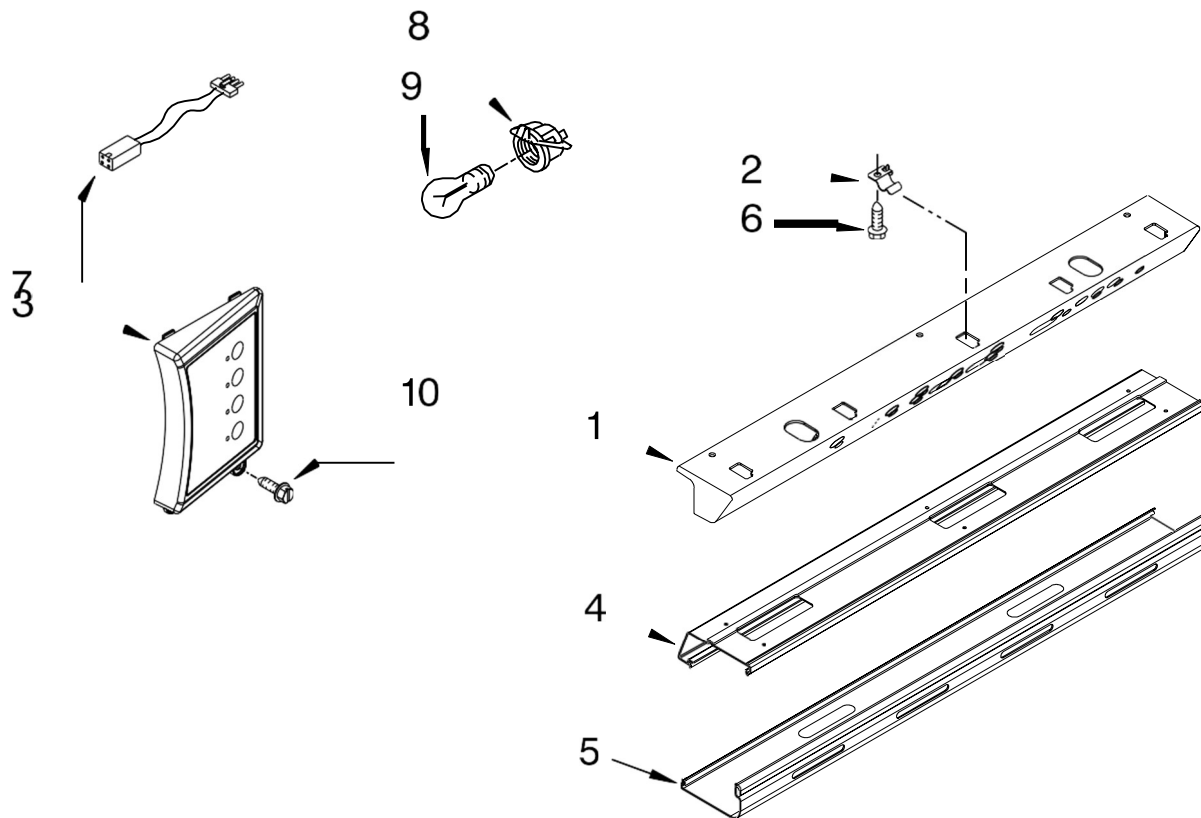

REFRIGERADOR KSSC42QVS03

Illus. No.	Part No.	DESCRIPTION
1		Cabinet, Trim (Right Side)
	W10132472	Stainless Steel
2		Screw
	1163283	Stainless Steel
3	2316687	Cabinet, Trim (Bottom)
4	486194	Screw
5	2314017	Cabinet, Trim Top
6		Cabinet Trim (Left Side)
	W10132541	Stainless Steel
7	W10121451	Nutsert
8	2005925	Seal-Trim, Side
9	W10001250	Screw

1	W10175905	Wire, Shelf
2	2302883	Shelf, Fixed
3	2259082	Basket
4	2256270	Front, Basket
5		Slide, Basket
	2259317	(RH)
	2259318	(LH)
6	8533928	Screw

REFRIGERADOR KSSC42QVS03

Illus. No.	Part No.	DESCRIPTION
1		Liner (Not A Serviceable Part)
2	2306010	Thermistor
3	2208970	Air Duct
4	2259077	Ladder, Shelf
5	520965	Screw Support, Ladder
6	2006475	Screw
7	487539	Screw
8	2302937	Thermistor
9	2302986	Lid, Meat Pan Baffle
10	W10169528	Baffle Control Assembly
11	2317844	Thermistor Assy
12	2310205	Jumper, Air Baffle
13	8533929	Screw
14	486194	Screw
15	2221296	Air Baffle Assembly
16	2327509	Water Reservoir
17	W10141518	Screw
18	2309222	Diffuser Assembly
19	2317105	Cover, Thermistor
20	2188820	Thermistor
21	W10475010	Spacer, Air-Baffle
22	2309087	Cover, Diffuser
23	2259412	Seal, Air Duct (Round Hole)
24	2259398	Seal, Air Duct (Square Hole)
25	2003577	Guard
26	W10159487	Diverter