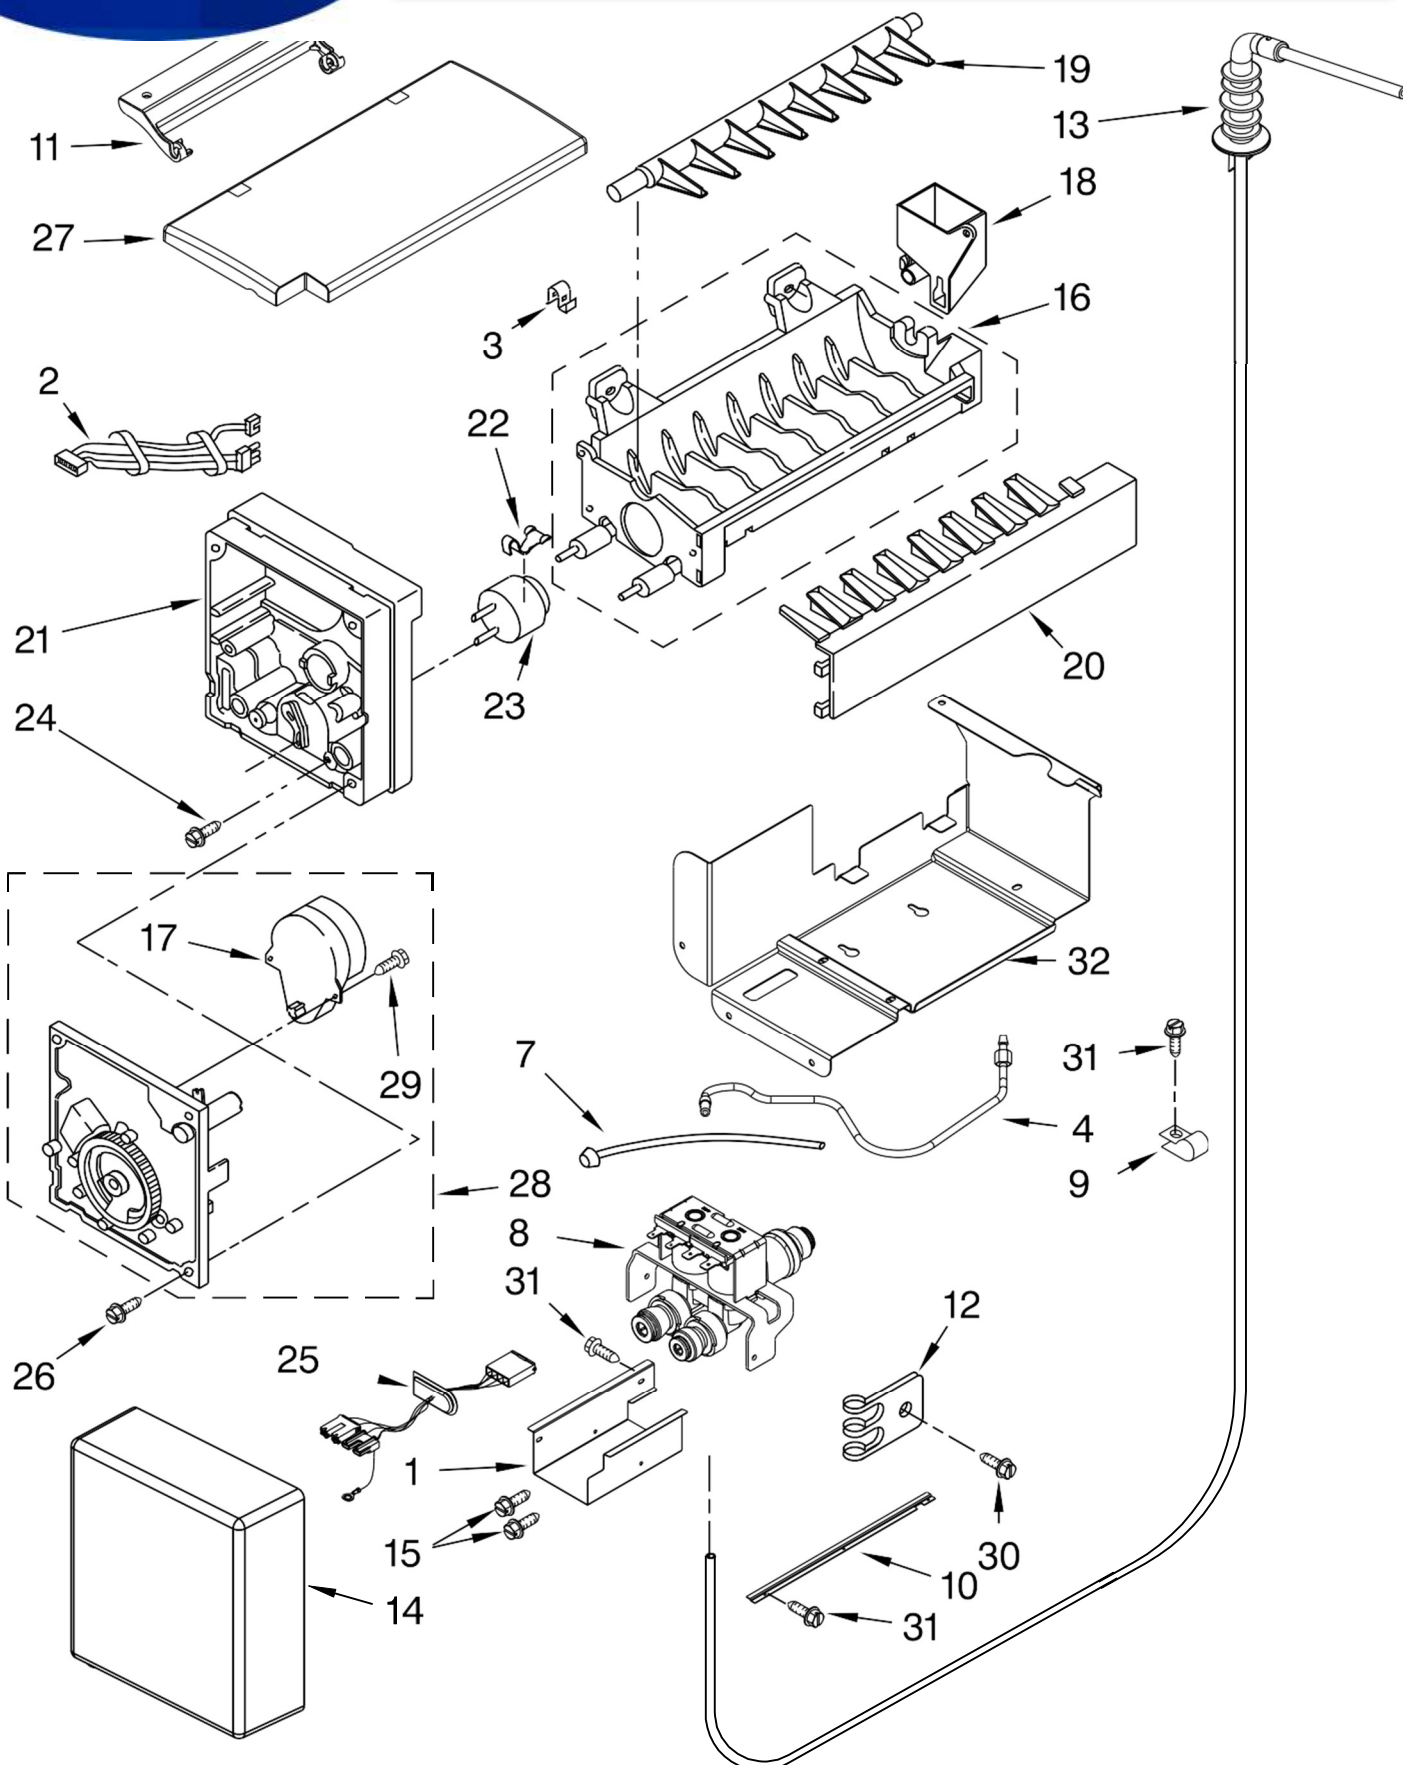

Illus. No.	Part No.	DESCRIPTION
1	2320601	Shield, Valve
2	2310191	Wire Assembly, Icemaker
3	628379	Clip, Fuse
4	W10296807	Tube, Filter Inlet
7	2317912	Tube, Filter Outlet
8	W10159842	Valve, Solenoid
9	2221070	Clamp, Tube
10	2320559	Support, Valve
11	2198641	Bracket, Icemaker Cover
12	2208136	Clamp, Nylon Valve
13	W10357286	Fitting, Water
14	W10289690	Cover
15	W10141604	Screw
16	W10122527	Mold & Heater (Also Order 542638 Silicone Grease)

Illus. No.	Part No.	DESCRIPTION
17		Motor, (Not Serviceable Order Item 28)
18	W10272168	Cup-WaterFill
19	627843	Ejector
20	W10272161	Ice Stripper
21	2194712	Support
22	2315522	Retainer
23	W10290336	Thermostat (Also Order 542639 Cement Alumilastic)
24	8533917	Screw
25	W10279391	Wire Assembly
26	489276	Screw
27	2317040	Cover, Icemaker
28	W10223929	Module Assembly (Includes Items 17 & 29)
29	489136	Screw
30	W10001250	Screw

Illus. No.	Part No.	DESCRIPTION
31	486194	Screw
32	2252228	Bracket, Icemaker Mounting
100	2320636	Complete Icemaker Assembly

Following Parts Not Illustrated (Optional Parts Only)

W10355016	Affresh Stainless Steel Cleaner
W10355010	Affresh Kitchen Appliance Cleaner
W10355049	Affresh Stainless Steel Wipes
REFDEODOR	Deodorizer Pack
W10129081	Handle Kit for Previous Architect Series (Stainless)