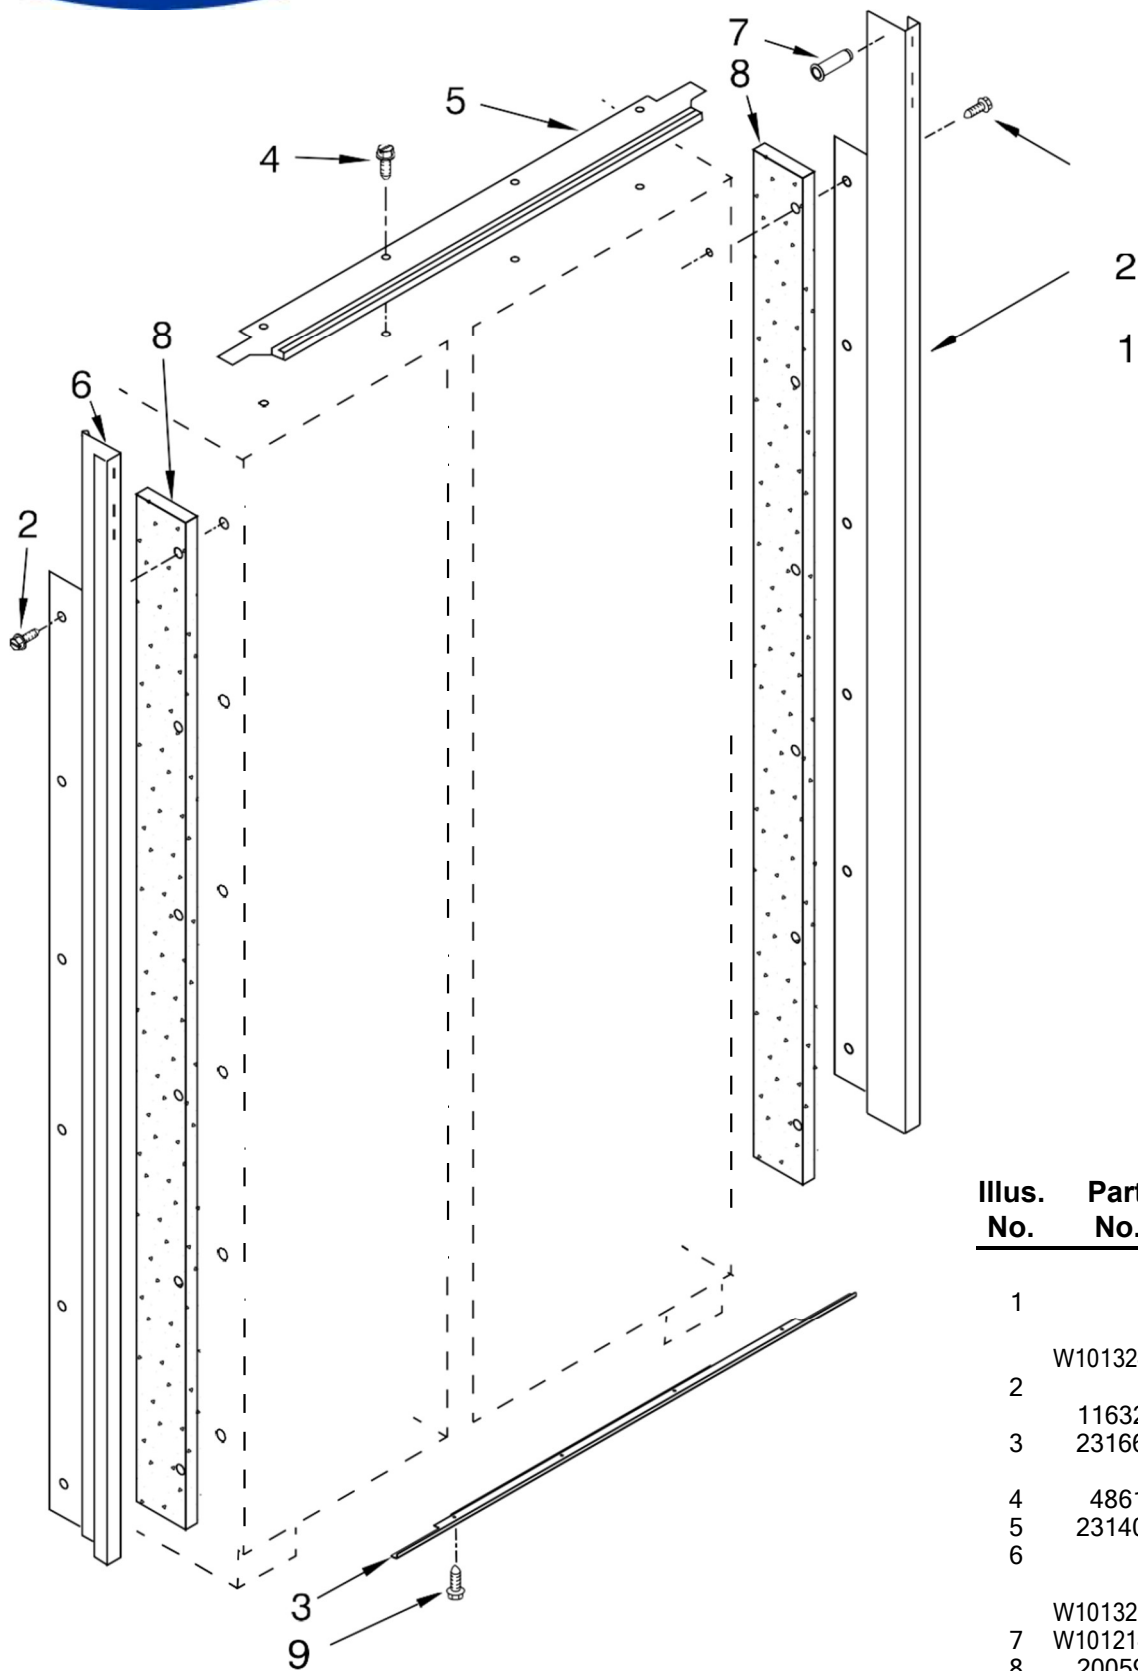

Illus. No.	Part No.	DESCRIPTION
1		Cabinet, Trim (Right Side)
	W10132472	Stainless Steel
2		Screw
	1163283	Stainless Steel
3	2316687	Cabinet, Trim (Bottom)
4	486194	Screw
5	2314017	Cabinet, Trim Top
6		Cabinet Trim (Left Side)
	W10132541	Stainless Steel
7	W10121451	Nutsert
8	2005925	Seal-Trim, Side
9	W10001250	Screw

BENITO JUÁREZ #1500 GPE ZITON, CD. GUADALUPE NUEVO LEÓN TEL: 8183377999 Y 49
HORARIOS: LUNES A VIERNES 8:30 A 6:00 PM Y SÁBADOS DE 8:30 A 2:00 PM

www.denek.com