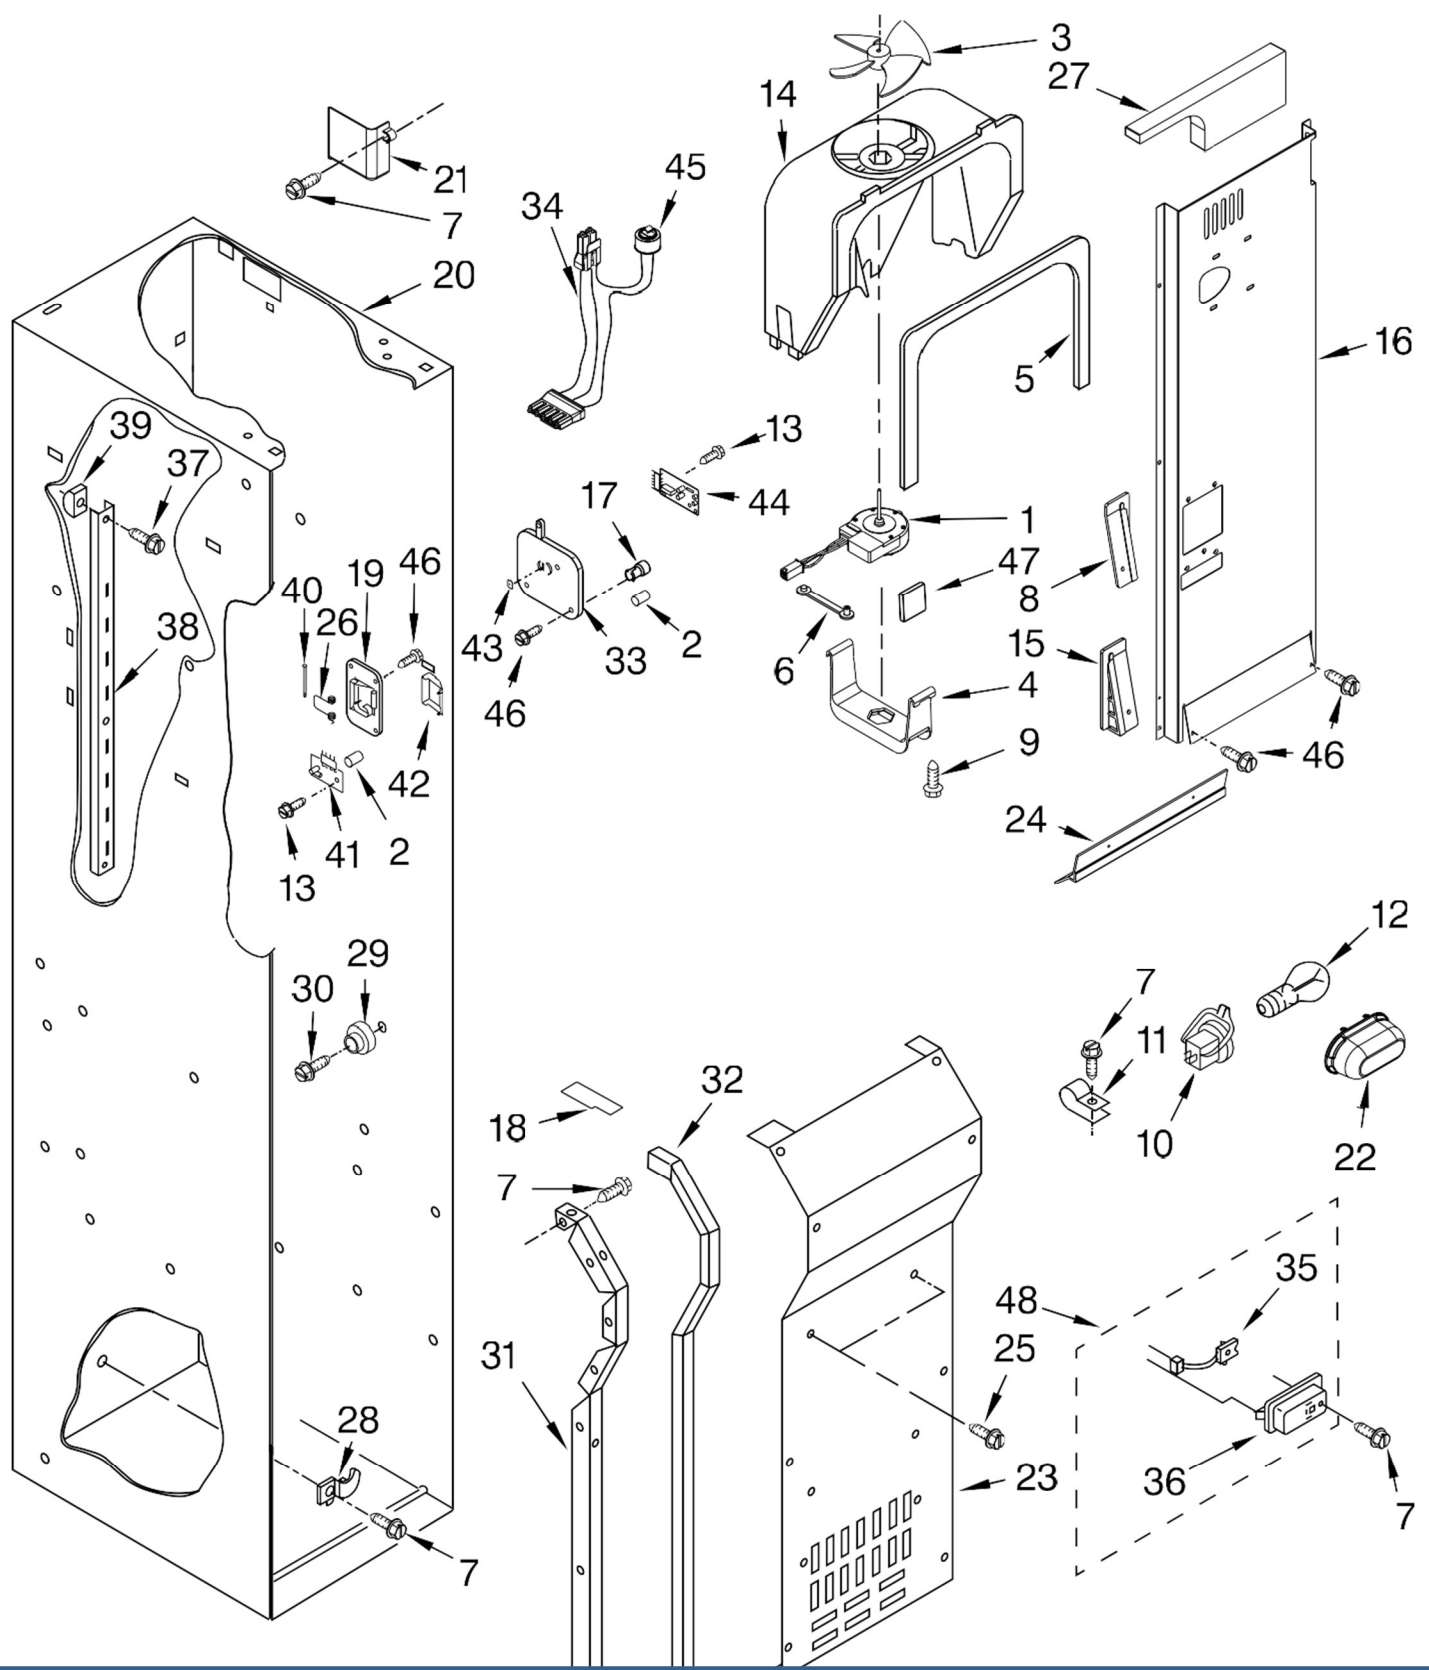

Illus. No.	Part No.	DESCRIPTION	Illus. No.	Part No.	DESCRIPTION	Illus. No.	Part No.	DESCRIPTION
1	2259385	Fan Motor	19	2215650	Cover, Emitter	33	2259493	Cover, Receiver
2	2198665	Tube, P.C. Board	20		Liner (Not A Serviceable Part)	34	W10139189	Harness, Evap Fan (Includes Item 45)
3	2169142	Fan Blade	21	2259025	Cover, Air Outlet	35	2306010	Thermistor
4	2223733	Retainer, Fan Motor	22	2307751	Light Shield	36	2317105	Cover, Thermistor
5	2302817	Gasket, Cover	23	W10428000	Cover, Evaporator	37	2006475	Screw
6	W10449920	Grommet	24	2302850	Support, Air Duct	38	2259032	Ladder, Shelf
7	486194	Screw	25	487539	Screw	39	2259445	Support, Screw
8	2259464	Wedge, Air Duct	26	2198635	Spring	40	2198634	Pin
9	486194	Screw, Ground	27	2309283	Deflector, Air Duct	41	W10193840	P.C. Board Emitter
10	W10191429	Socket, Light	28	1112260	Support, Evaporator	42	2198633	Flipper
11	2221070	Clamp, Nylon	29	2196205	Shelf, Stud	43	2255563	Slide, Icemaker Shut Off
12	2326255	Light Bulb	30	W10191952	Screw	44	W10290817	P.C. Board, Receiver
13	489214	Screw	31		Evaporator, Cover Rail	45	W10160570	Defrost, Bi-Metal
14	2182120	Scroll, Fan		2221107	(LH)	46	W10142283	Screw
15	2259465	Wedge, Air Duct		2259355	(RH)	47	W10267707	Insulation, Sound
16	2307774	Air Duct	32	2220904	Gasket	48	2317844	Thermistor Assy
17	2198643	Lens			Evaporator Cover			
18		Block, Fan Scroll						
	2209480	(RH)						
	2209066	(LH)