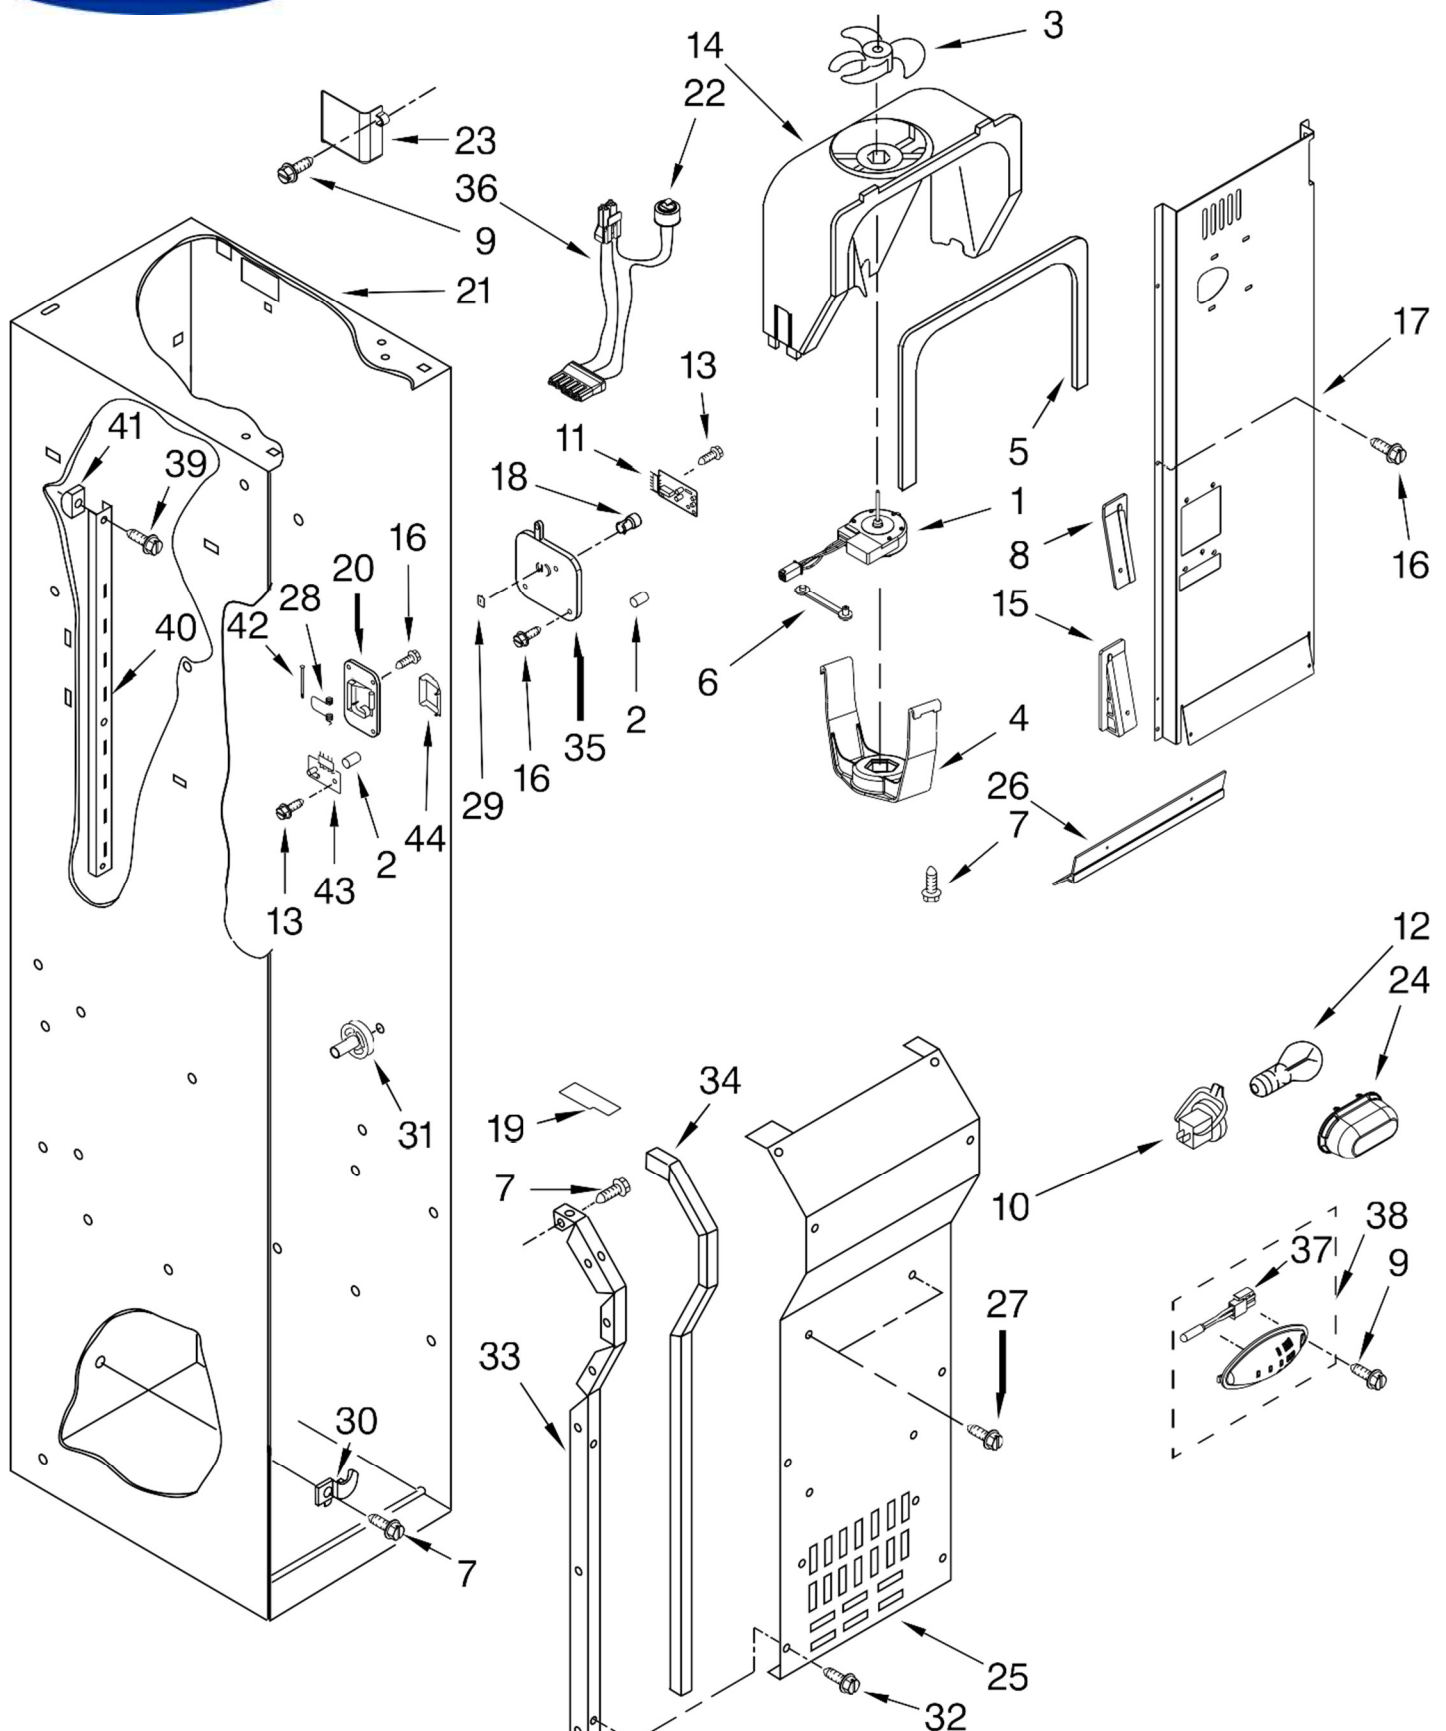

Illus. No.	Part No.	DESCRIPTION
1	W10436861	Fan Motor
2	2198665	Circuit Board Tube
3	2169142	Fan Blade
4	W10260421	Retainer, Fan Motor
5	2302817	Gasket, Fan Scroll
6	W10321090	Grommet
7	486194	Screw
8	2259464	Wedge, Air Duct (Right)
9	487539	Screw
10	W10191429	Socket, Light
11	W10290817	Circuit Board, Receiver
12	2326255	Light Bulb
13	489214	Screw
14	2182120	Scroll, Fan
15	2259465	Wedge, Air Duct (Left)

Illus. No.	Part No.	DESCRIPTION
16	W10142283	Screw
17	2307774	Air Duct
18	2198643	Lens
19		Block, Fan Scroll
	2209480	Right
	2209066	Left
20	2215650	Cover, Emitter
21		Liner (Not Serviced)
22	W10160570	Defrost, Bi-Metal
23	2259025	Cover, Air Outlet
24	2307751	Light Shield
25	W10428000	Cover, Evaporator
26	2302850	Support, Air Duct
27	8281251	Screw
28	2198635	Spring
29	2255563	Slide, Icemaker Shut Off
30	1112260	Support, Evaporator

Illus. No.	Part No.	DESCRIPTION
31	W10173127	Stud, Shelf
32	8281163	Screw
33		Rail, Evaporator Cover
	2221107	Left Side
	2259355	Right Side
34	2220904	Gasket, Evaporator Cover
35	2259493	Cover, Receiver
36	W10139189	Harness, Evap Fan (Includes Item 22)
37	2306010	Thermistor
38	2317844	Thermistor Assy
39	2006475	Screw
40	2259032	Ladder, Shelf
41	2259445	Support, Screw
42	2198634	Pin
43	W10193840	Circuit Board, Emitter
44	2198633	Flipper