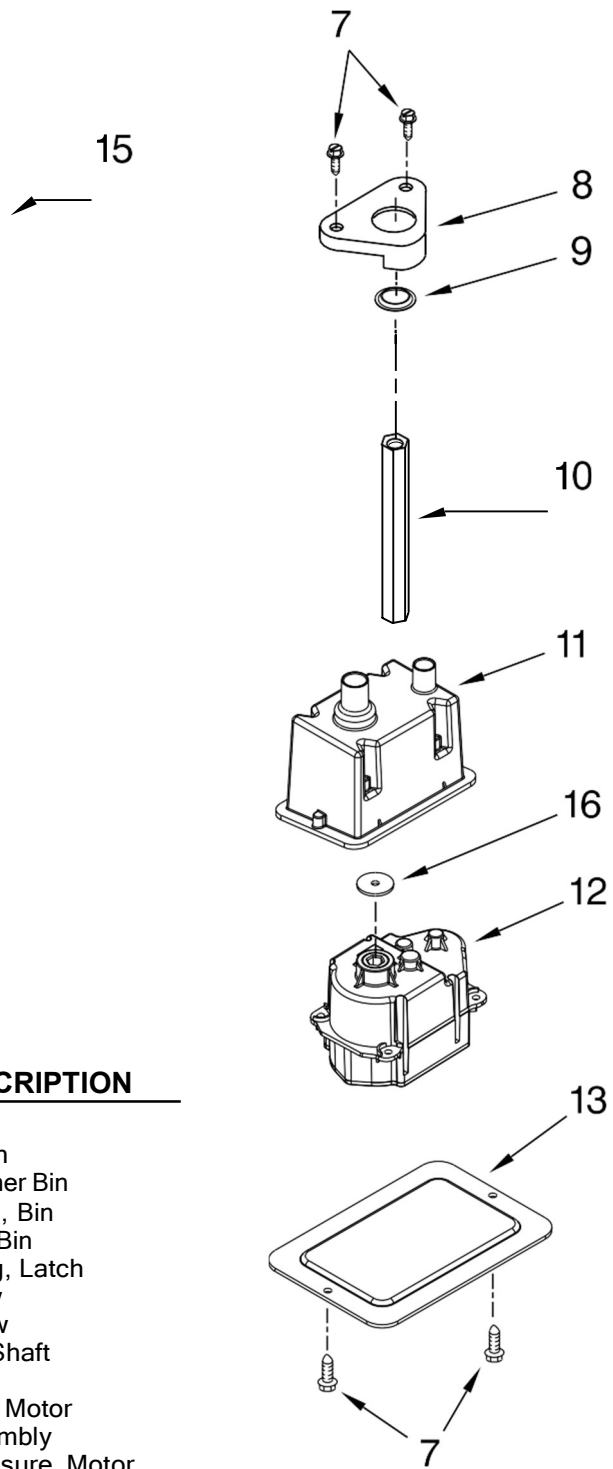

Illus. No.	Part No.	DESCRIPTION

1	2222965	Ice Bin
2	W10134774	Crusher Bin
3	2252265	Button, Bin
4	W10134783	Latch, Bin
5	2198608	Spring, Latch
6	2198671	Screw
7	8281163	Screw
8	2188919	Clip, Shaft
9	2198628	Seal
10	2318082	Shaft, Motor Assembly
11	2318011	Enclosure, Motor
12	2315547	Dispenser, Motor
13	2318028	Cover
15	W10395657	Ice Container Assembly
16	W10254073	Washer, Rubber