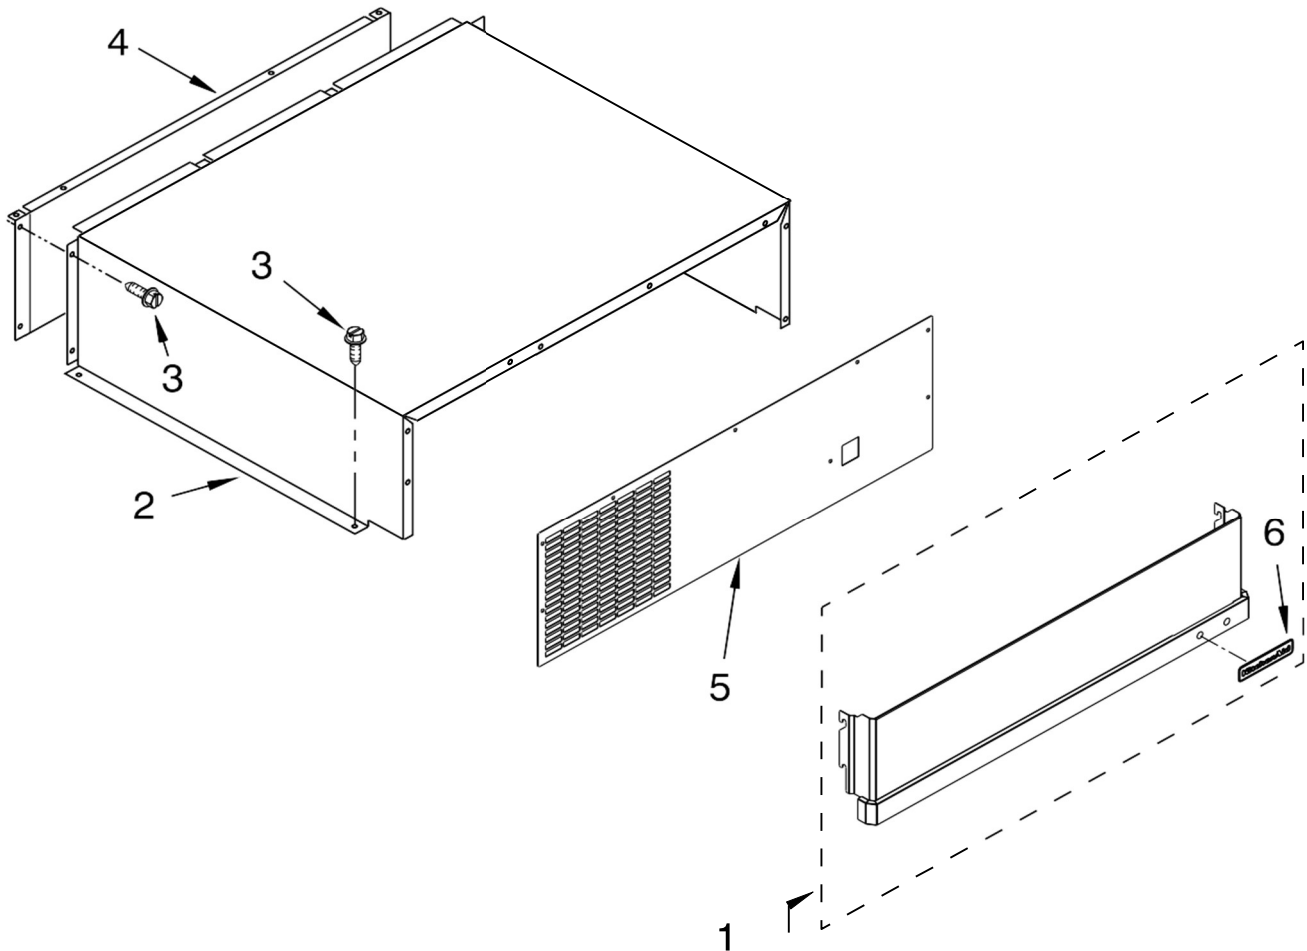

Illus. No.	Part No.	DESCRIPTION

1	W10321106	Top Grille Assembly
2	W10188580	Cover, Unit
3	1157158	Screw
4	2256466	Back Panel
5	W10185625	Cover, Unit Front
6	2317923S	Badge, Jenn-Air