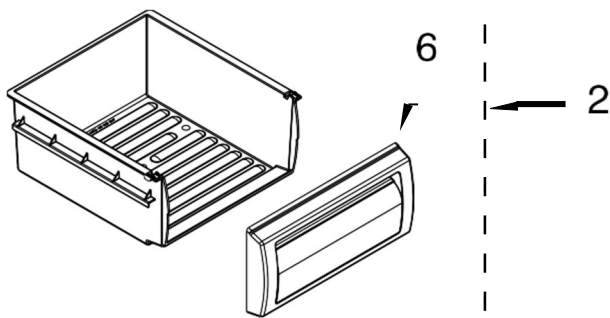

Illus. No.	Part No.	DESCRIPTION
1	2222592	Shelf Assembly
2	W10407624	Crisper Pan Assy
3	2302842	Cover Assembly, Meat Pan
4	2302835	Cover Assembly, Crisper
5	W10407627	Meat Pan Assembly
6	2256248	Front, Crisper
7	2256366	Front, Meat Pan
8	2179404	Rack, Wine