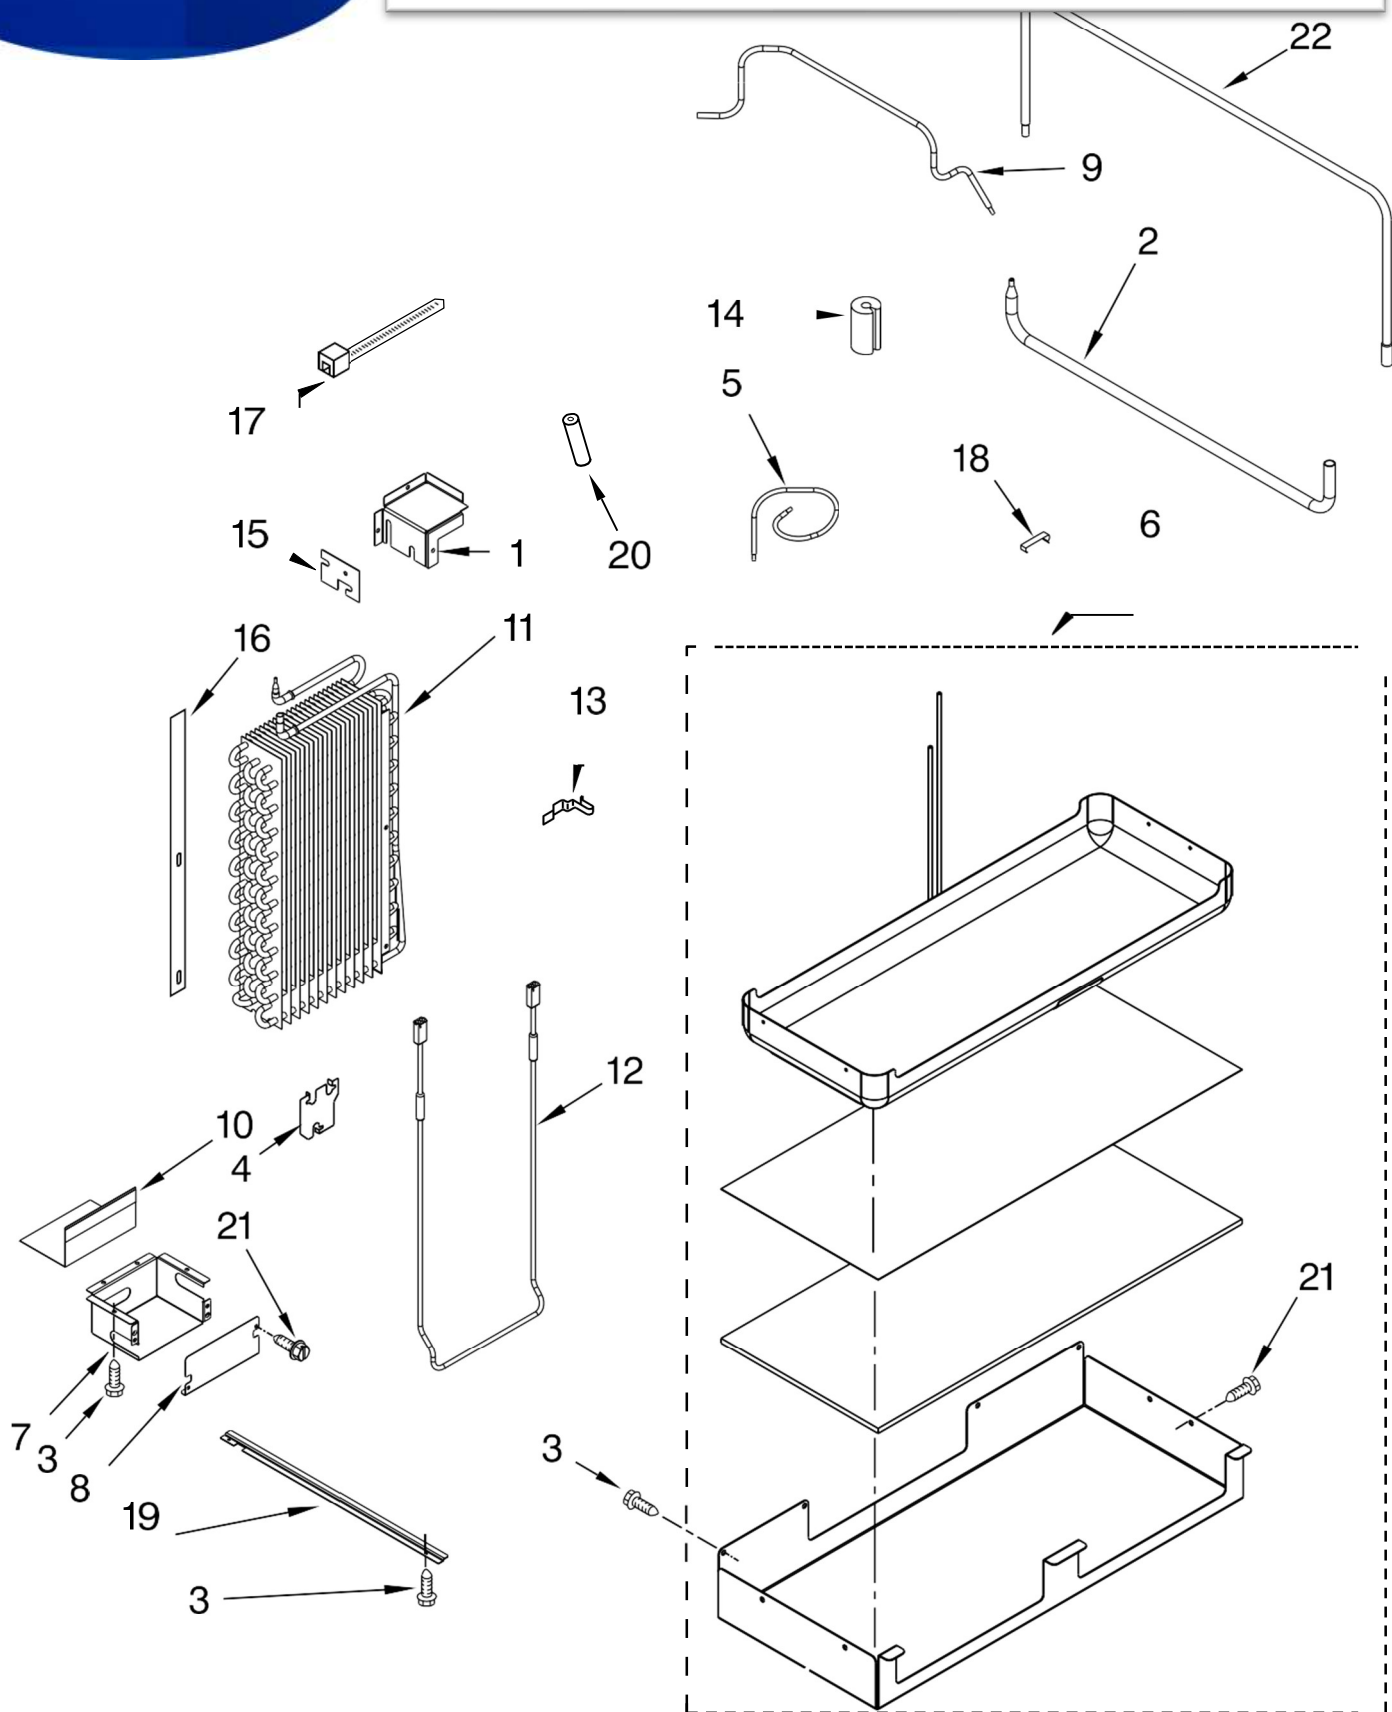

Illus. No.	Part No.	DESCRIPTION
1	W10160981	Bracket Assembly, Air Return
2	W10388653	Tube, Transition (Drier/Restrictor)
3	486194	Screw
4	W10157752	Bracket, Heater Mounting
5	W10431124	Suction Tube
6	W10281063	Drain Pan Assy
7	W10309012	Wire Cover Bottom
8	W10321048	Wire Cover Box
9	W10412488	Tube, Discharge
10	W10321050	Wire Shield Cover
11	W10427992	Evaporator
12	W10140161	Heater, Defrost
13	1113048	Clamp, Heater
14	W10413009	Grommet
15	W10139908	Seal, Return Air
16	W10432308	Gasket, Evaporator
17	2155774	Wire Tie
18	W10169509	Clip, Retainer
19	2320554	Support, Drain Pan
20	2215648	Dampener
21	304392	Screw
22	W10234131	Tube, Transition (Condenser/Heater)