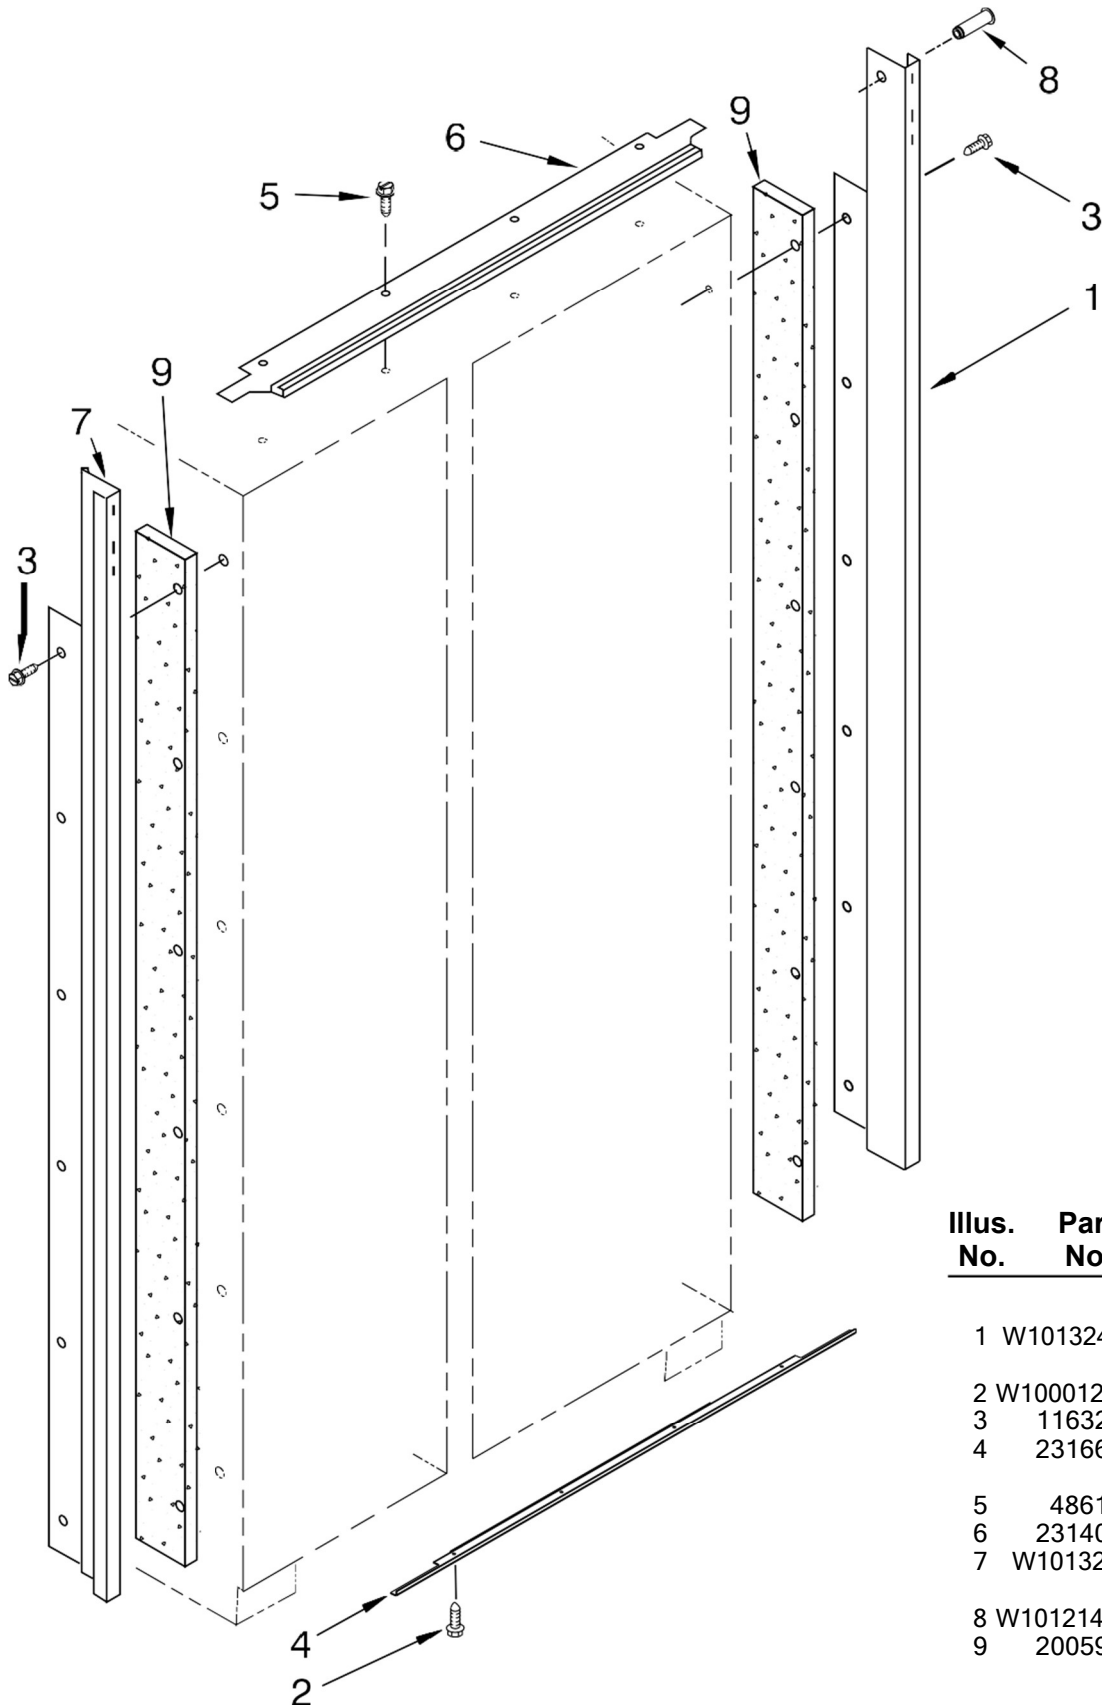

Illus. No.	Part No.	DESCRIPTION

1	W10132472	Cabinet, Trim (Right Side)
2	W10001250	Screw
3	1163283	Screw
4	2316687	Cabinet, Trim (Bottom)
5	486194	Screw
6	2314017	Cabinet Trim (Top)
7	W10132541	Cabinet Trim (Left Side)
8	W10121451	Insert
9	2005925	Trim Seal, Side