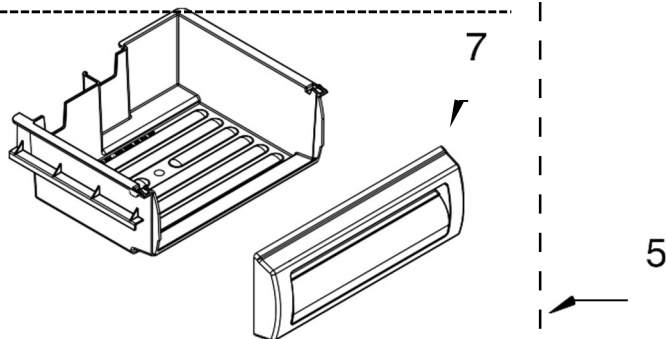

Illus. No.	Part No.	DESCRIPTION
1	2222592	Shelf Assembly
2	W10407624	Crisper Pan Assy
3	2302842	Cover Assembly, Meat Pan
4	2302835	Cover Assembly, Crisper
5	W10407627	Meat Pan Assembly
6	2256248	Front, Crisper
7	2256366	Front, Meat Pan
8	2179404	Rack, Wine