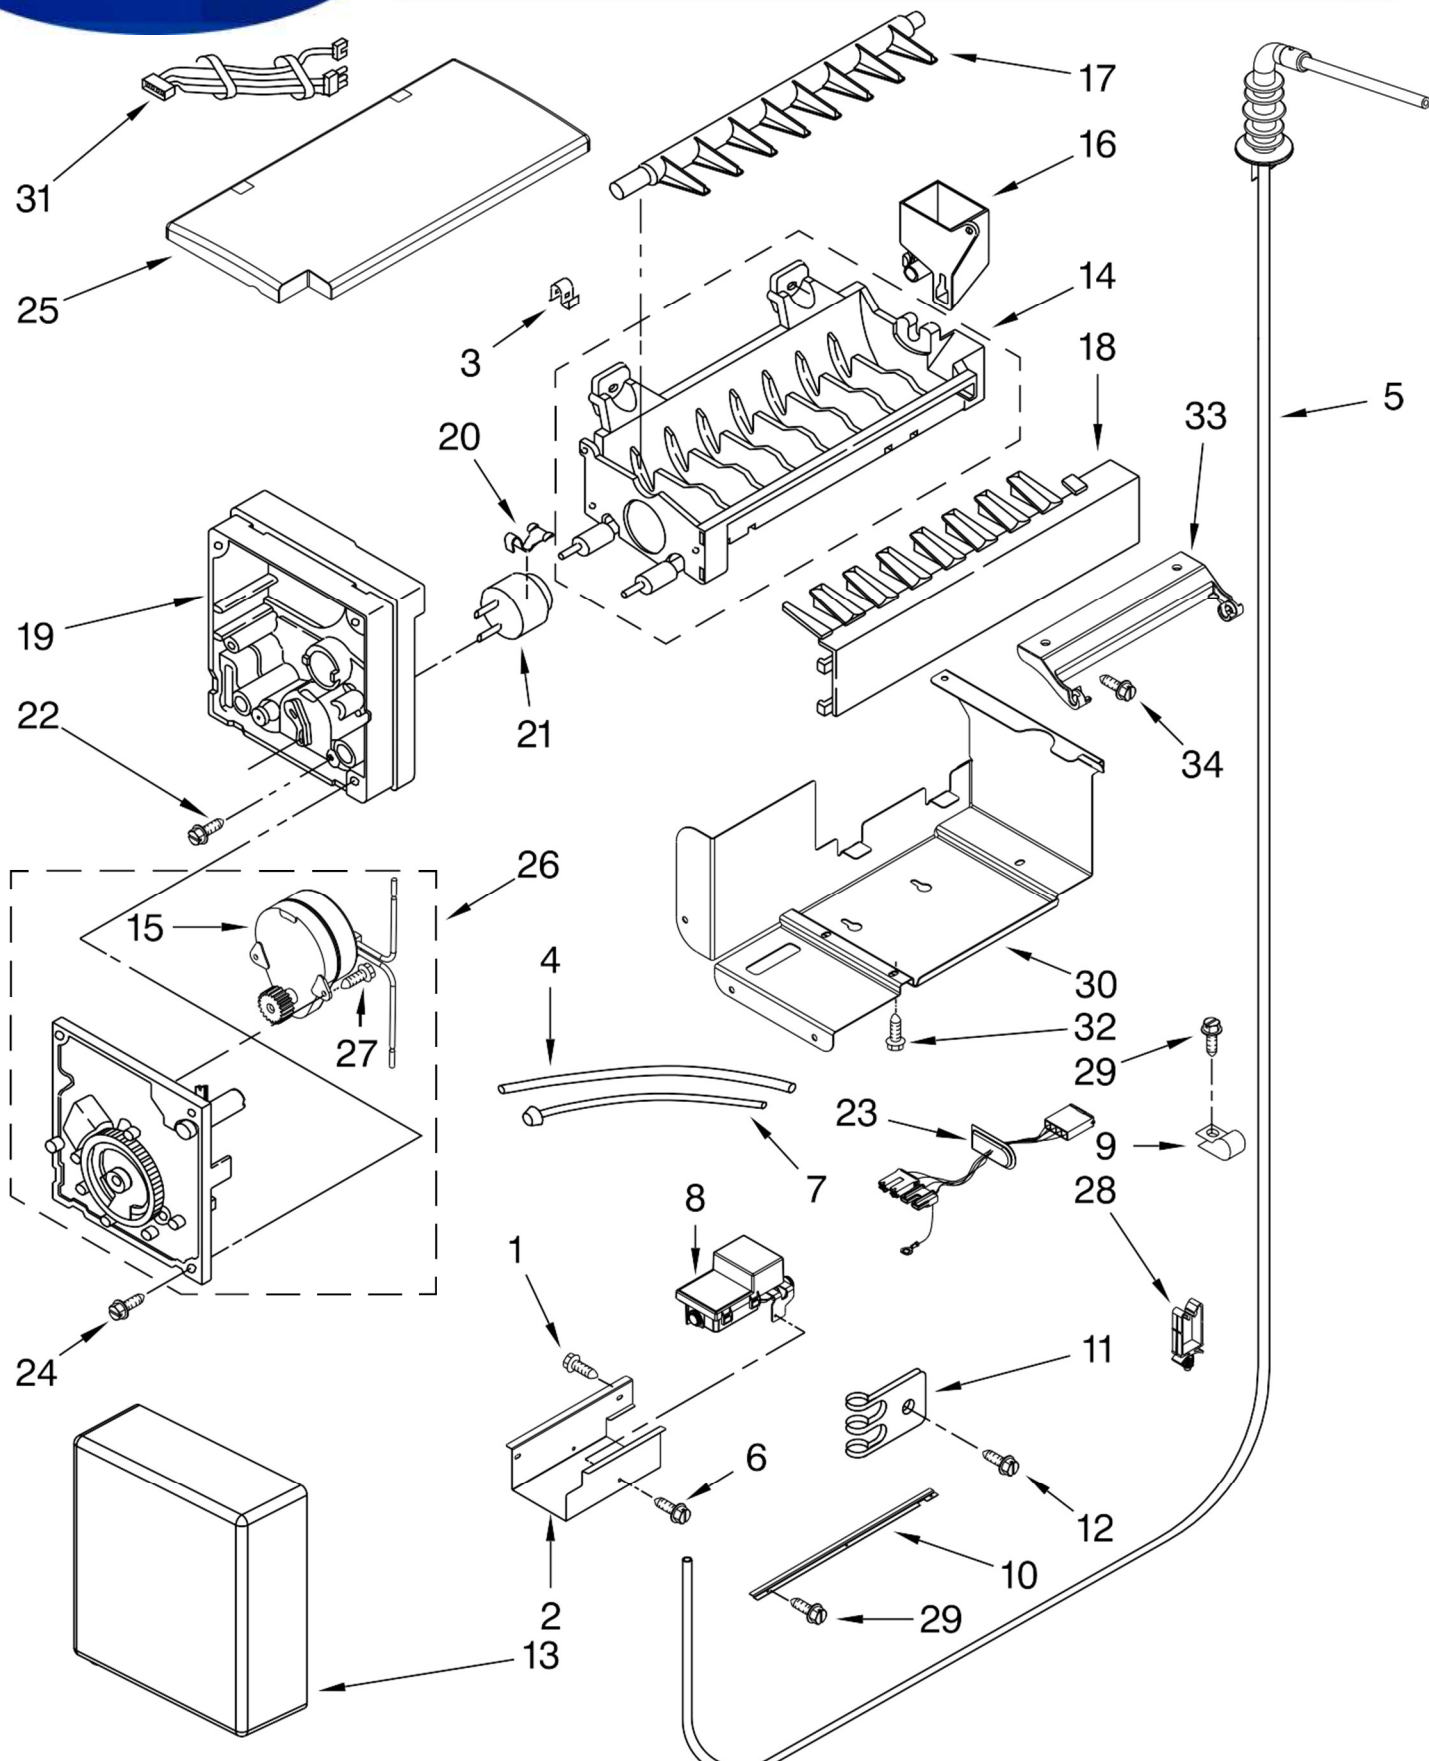

Illus. No.	Part No.	DESCRIPTION
1	304392	Screw
2	2320601	Shield, Valve
3	628379	Clip, Fuse
4	W10296807	Tube, Filter Inlet
5	W10357286	Fitting, Water
6	487294	Screw
7	W10437853	Tube, Filter Outlet
8	W10159842	Valve, Solenoid
9	2221070	Clamp, Tube
10	2320559	Support, Valve
11	2208136	Clip, Water Tube
12	W10141645	Screw
13	W10289690	Cover, Front
14	W10122527	Mold & Heater (Also Order 542638 Silicone Grease)
15		Motor (Not Serviced, Order Item 26)
16	W10272168	Cup, Water Fill
17	627843	Ejector

Illus. No.	Part No.	DESCRIPTION
18	W10272161	Ice Stripper
19	2194712	Support
20	2315522	Retainer, Thermostat
21	W10290336	Thermostat (Also Order 542639 Cement Alumilastic)
22	W10001280	Screw
23	W10279391	Wire Assembly, Smart Valve
24	489276	Screw
25	2317040	Cover, Icemaker
26	W10223929	Module Assembly (Includes Items 15 & 27)
27	489136	Screw
28	W10129069	Clip, Tube
29	486194	Screw
30	2252228	Bracket, Icemaker Mounting
31	2310191	Wire Assembly, Icemaker

Illus. No.	Part No.	DESCRIPTION
32	W10001250	Screw
33	2198641	Bracket, Icemaker Cover
34	487539	Screw
100	W10277448	Complete Icemaker Assembly

**Following Parts Not Illustrated
(Optional Parts Only)**

W10355016	affresh Stainless Steel Cleaner
W10355049	affresh Stainless Steel Wipes
W10355010	affresh Kitchen Appliance Cleaner