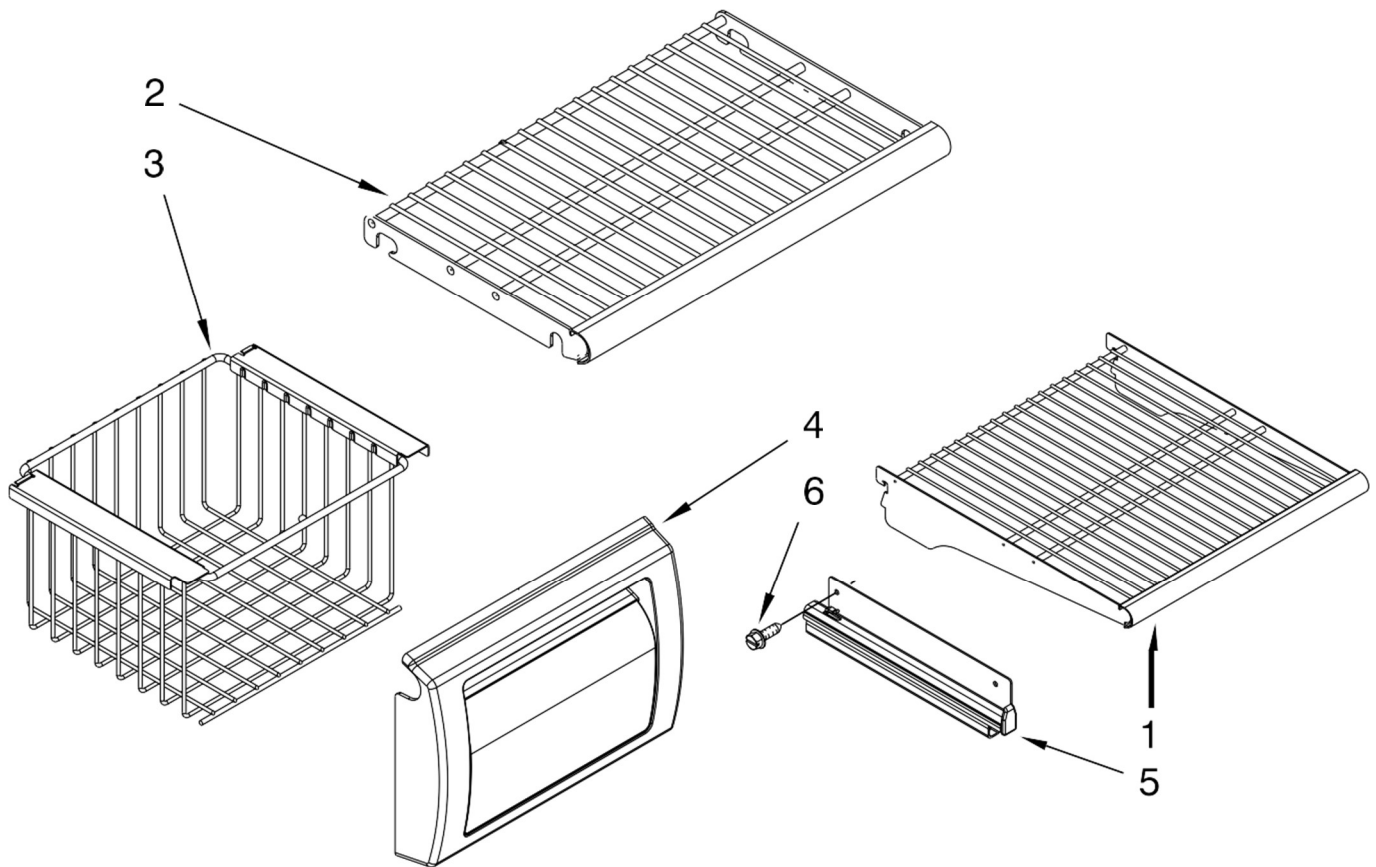

Illus. No.	Part No.	DESCRIPTION

1	W10175905	Wire, Shelf
2	2302883	Shelf, Fixed
3	2259082	Basket
4	2256270	Front, Basket
5		Slide, Basket
	2259317	Right Side
	2259318	Left Side
6	8533928	Screw