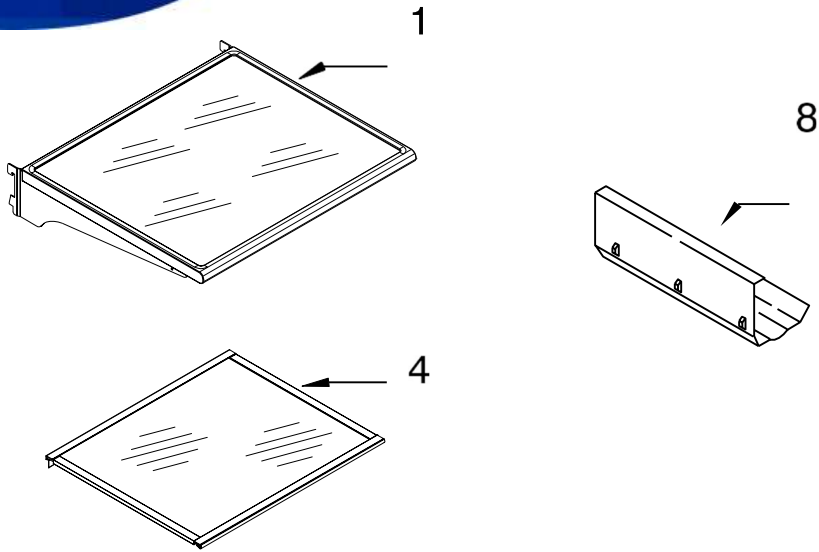

Illus. No.	Part No.	DESCRIPTION
1	2222592	Shelf Assembly
2	W10407624	Crisper Pan Assy
3	2302842	Cover Assembly, Meat Pan
4	2302835	Cover Assembly, Crisper
5	W10407627	Meat Pan Assembly
6	2256248	Front, Crisper
7	2256366	Front, Meat Pan
8	2179404	Rack, Wine