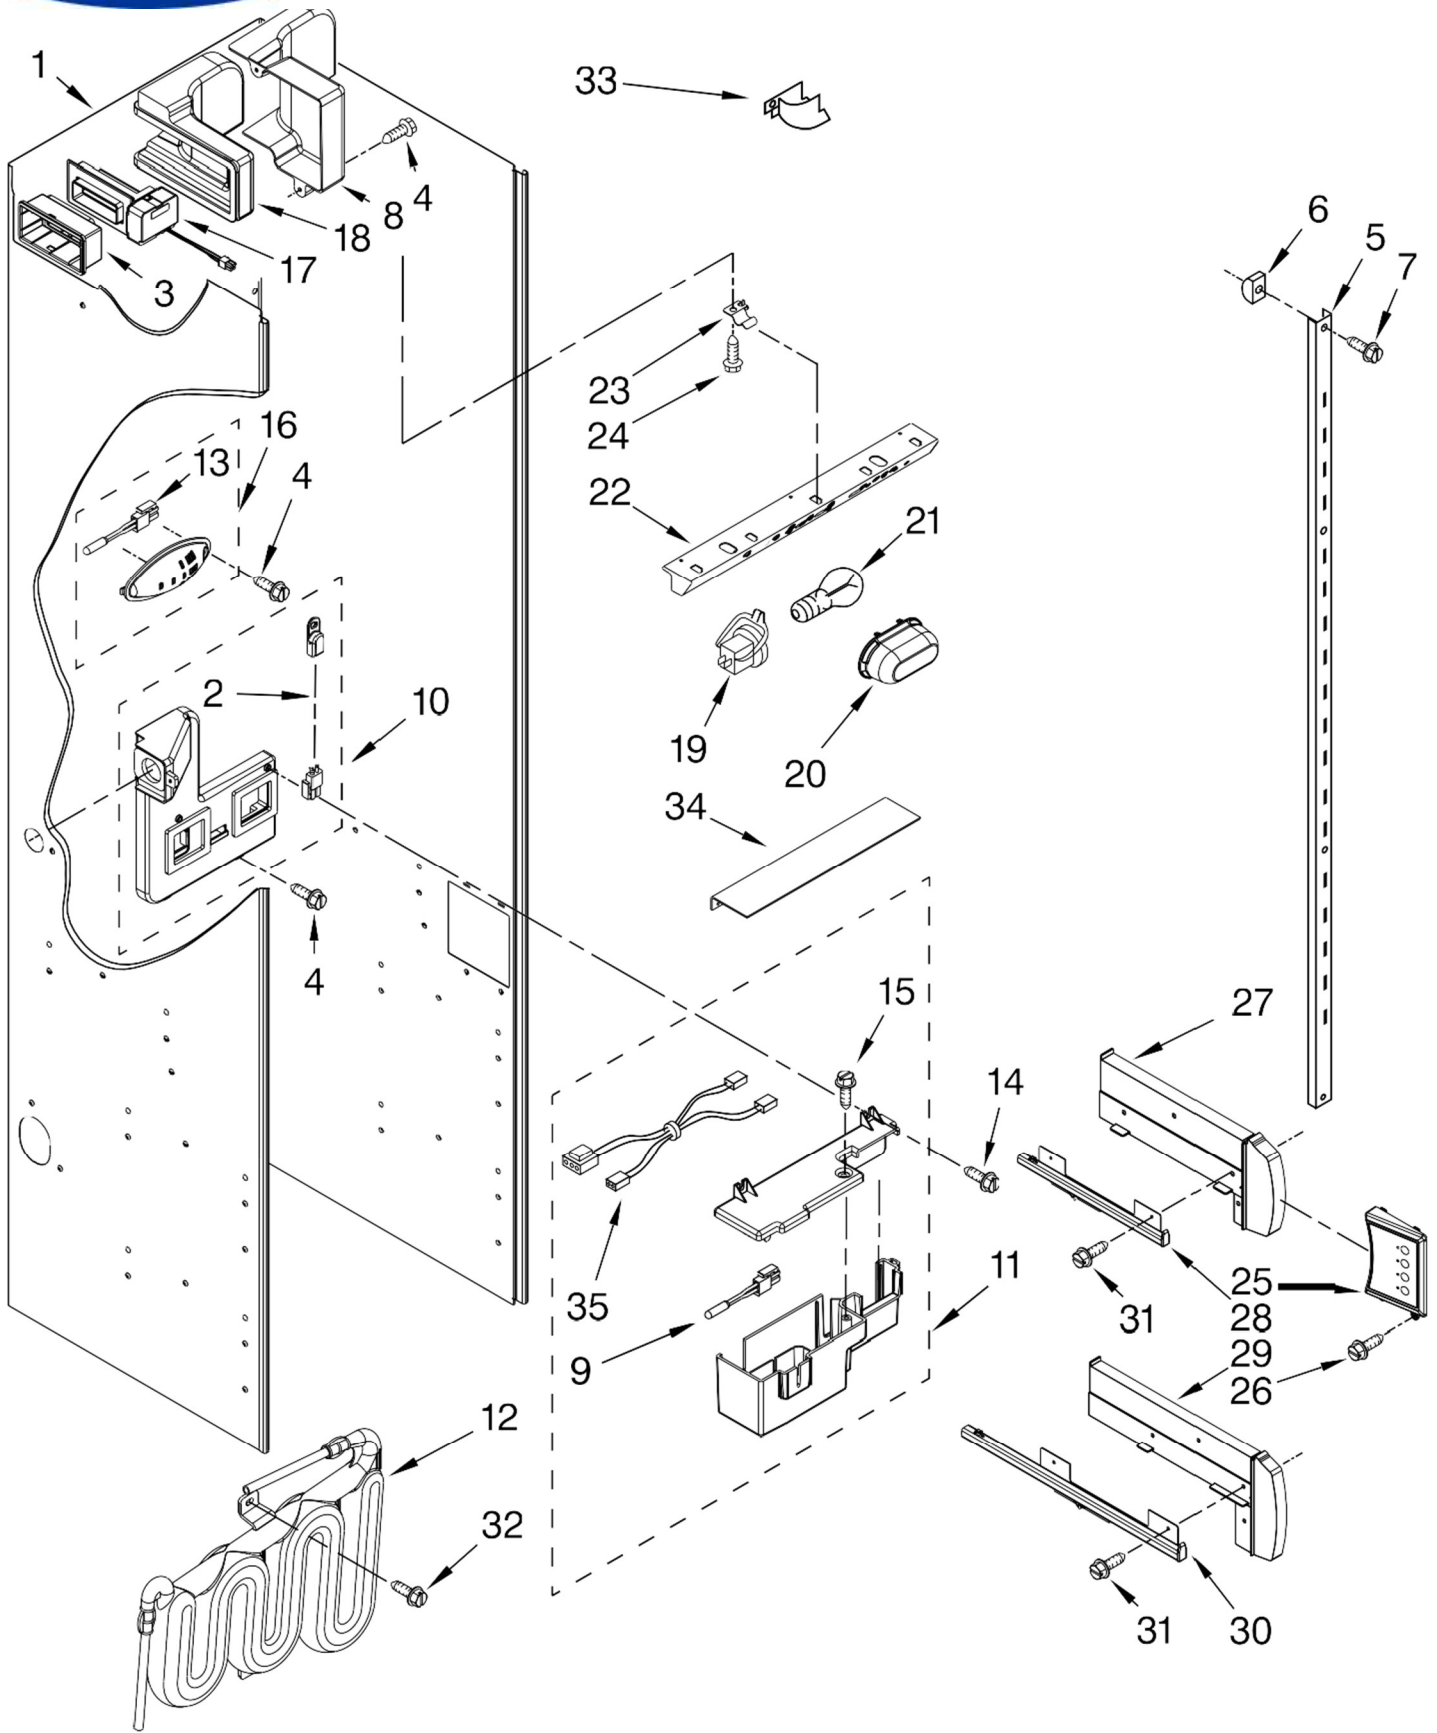

REFRIGERADOR KSSC42QVS04