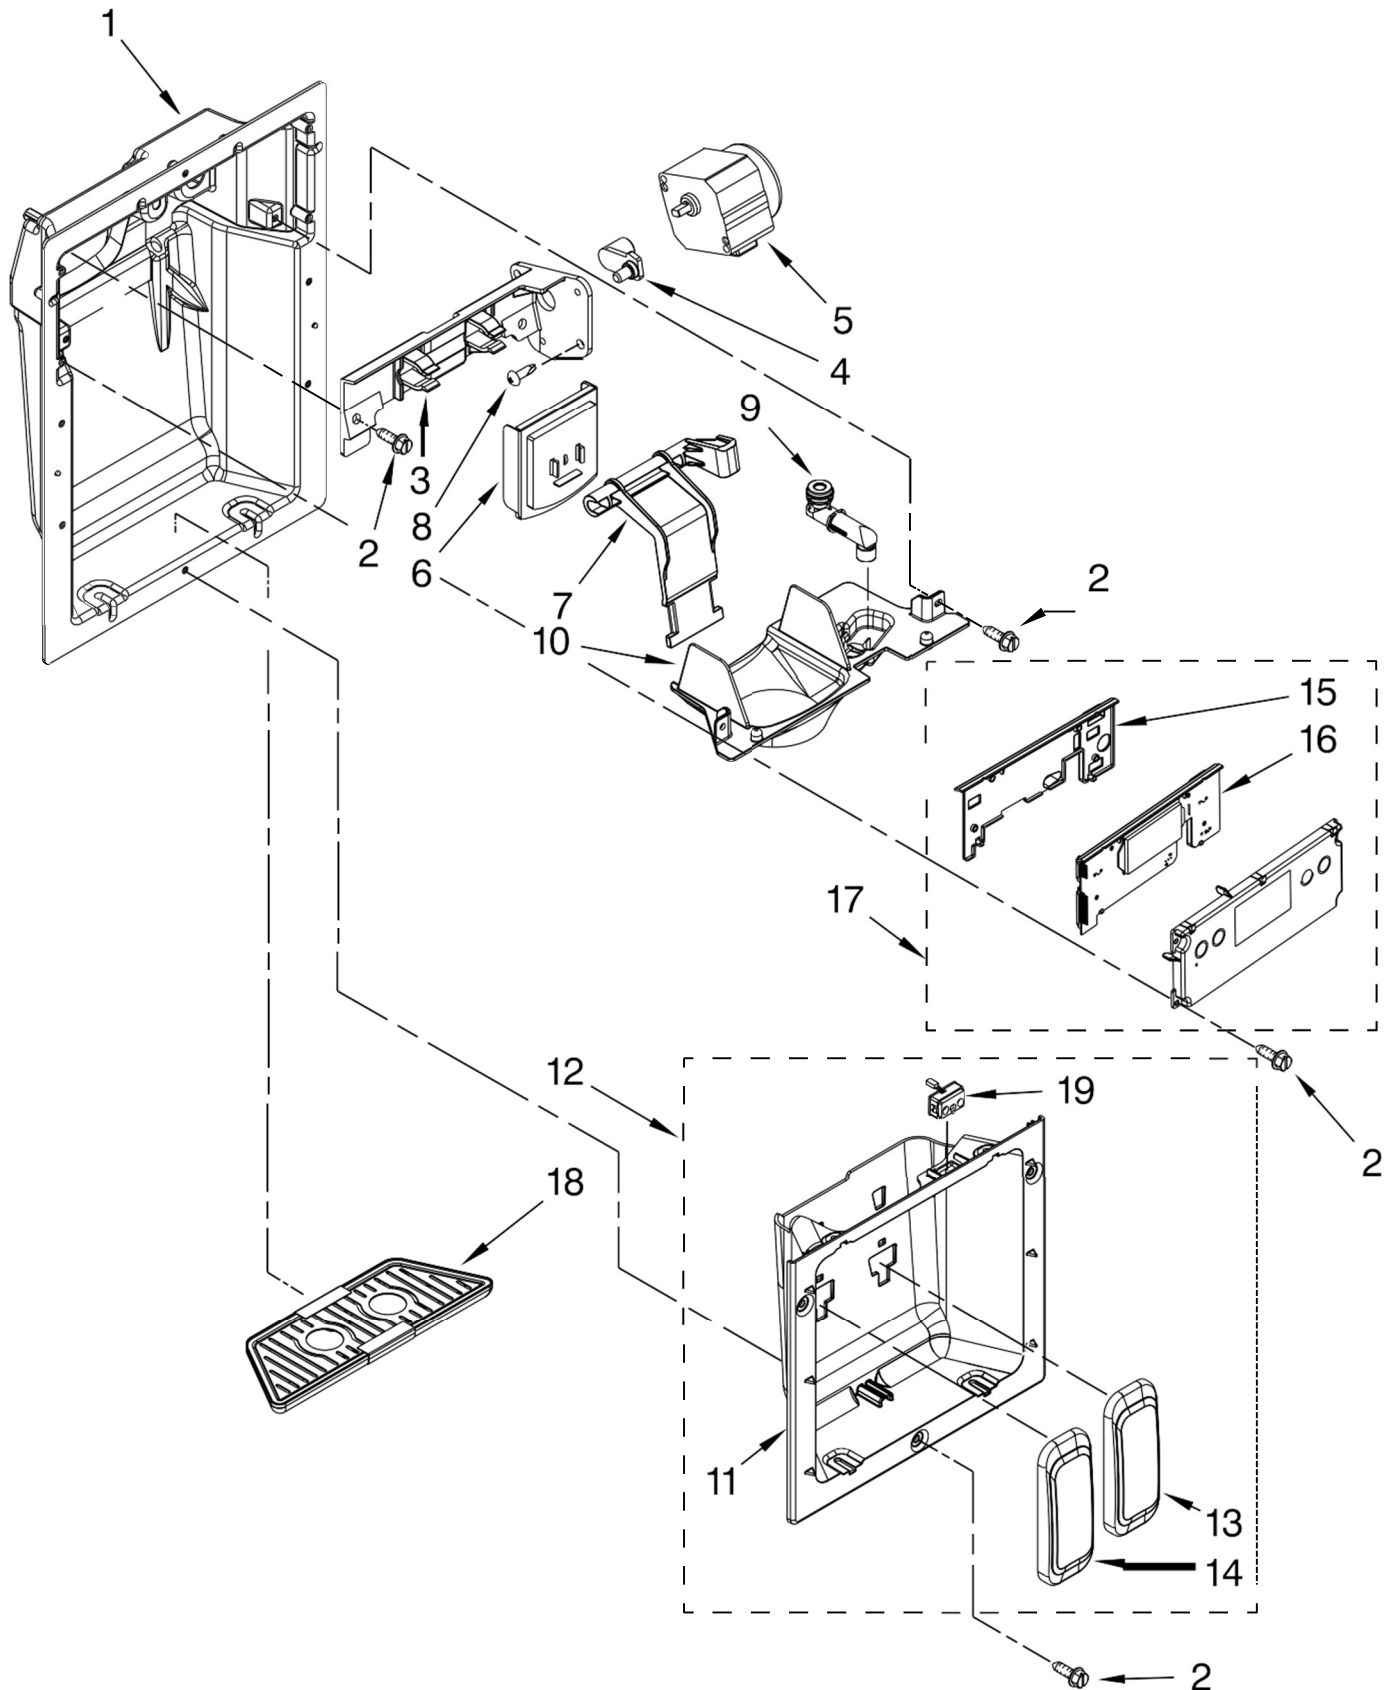

Illus. No.	Part No.	DESCRIPTION
1		Housing, Dispenser (Not Serviced)
2	8281163	Screw
3	W10132946	Bracket, Motor
4	2305242	Connector, Door Bracket
5	W10205979	Motor, Ice Door
6	W10504458	Door, Ice
7	2318020	Support, Ice Door
8	4449745	Screw
9	2305235	Spigot
10	2318017	Separator Assembly
11		Housing, Middle (Not Available Order Item 12)
12	W10260622	Housing Assembly
13	2305307GN	Water Paddle Assy
14	2305306GN	Ice Paddle Assy
15	2305219	Cover, Control
16	2321746	Electronic Control (Includes Item 15)
17	W10151236	UI Assy, Dispenser
18	2318062US	Tray, Housing
19	2305342	LED Assembly