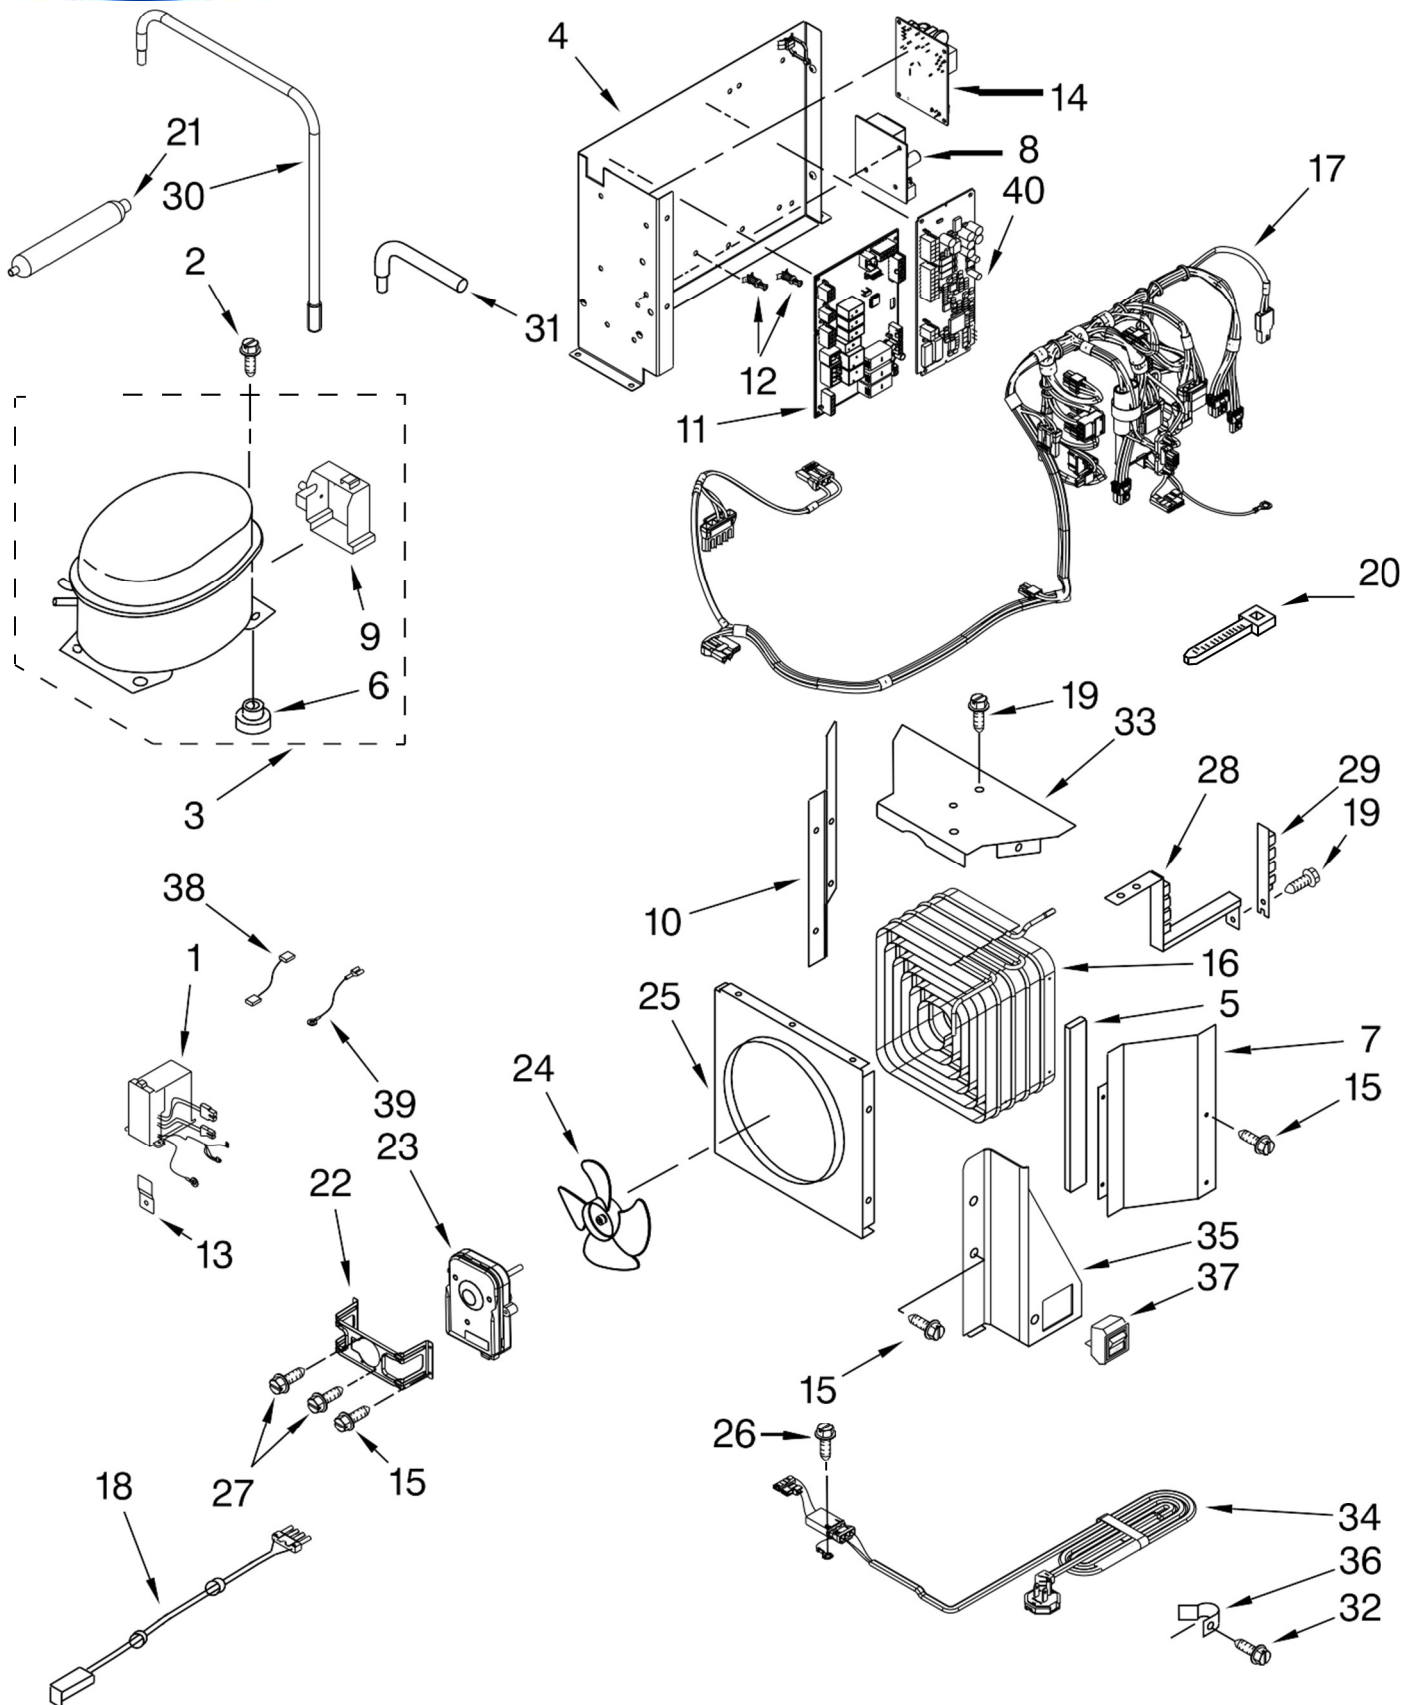

Illus. No.	Part No.	DESCRIPTION
1	W10449006	Inverter Box
2	489373	Screw
3	W10165563	Compressor
4	W10321056	Housing, Control Board
5	2309432	Gasket, Condenser
6	1100826	Grommet, Mounting
7	W10415668	Support, Condenser (Right)
8	2259350	Power Supply
9	2215676	Terminal Cover
10	W10415666	Support, Condenser (Left)
11	W10427079	Control Board
12	2203075	Spacer
13	2256328	Bracket, Inverter Box
14	W10356040	Electronic Control
15	1157158	Screw
16	2307998	Condenser
17	W10427091	Wire Assy, Unit
18	2310207	Wire, Jumper
19	489399	Screw
20	2155774	Wire Tie
21	W10175593	Drier

Illus. No.	Part No.	DESCRIPTION
22	W10414681	Bracket, Fan Motor (Condenser Fan)
23	2188875	Motor, Fan
24	W10139483	Blade, Fan
25	W10415670	Orifice, Fan
26	487294	Screw
27	8533993	Screw
28	2317031	Bracket, Vibration (Condenser)
29	2317030	Arm, Vibration (Condenser)
30	2307566	Tube, Transition (Condenser/Drier)
31	2194319	Tube, Process
32	486194	Screw
33	2309000	Cover, Condenser
34	2310251	Service Cord
35	W10321055	Bracket, Mounting (Power Switch)
36	549193	Clamp, Cord
37	2266802	Switch, Power Disconnect
38	W10483905	Inverter Jumper
39	W10495645	Inverter Ground
40	2318054	Control Board

Illus. No.	Part No.	DESCRIPTION
Following Parts Not Illustrated and Optional Parts Not Included		
	978025	Valve, Access (1/4")
	978026	Valve, Access (5/16")
	978027	Valve, Access (3/8")
	978028	Valve, Access (1/2")
	978029	Valve, Access (5/8")
	978030	Valve, Access (3/4")
	876764	Valve, Access (3/16")

REFRIGERANT CHARGE

7.50 oz.
(R-134A)