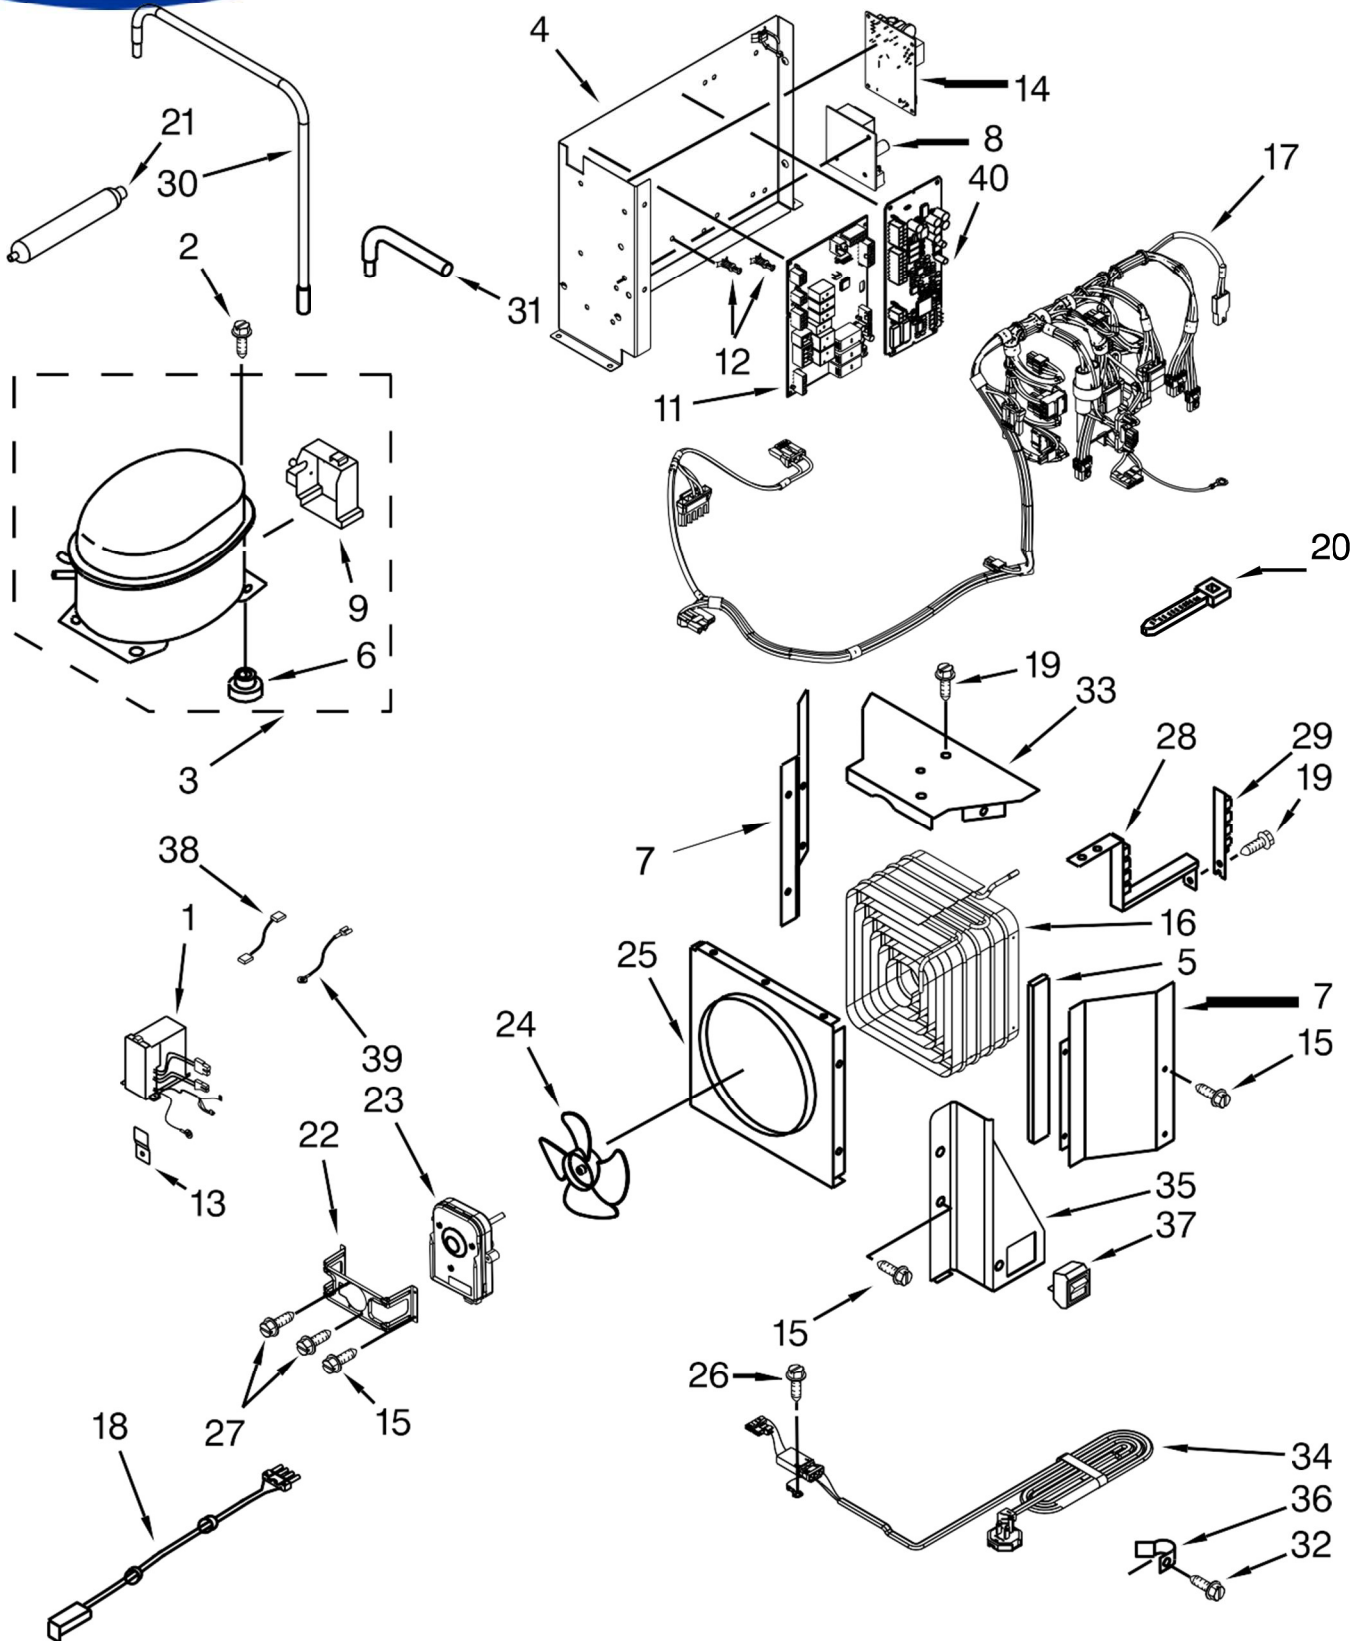

<u>Illus.</u> <u>No.</u>	<u>Part No.</u>	<u>Description</u>
6		Nameplate
	2317923S	Grey

<u>Illus. No.</u>	<u>Part No.</u>	<u>Description</u>
1	W10449006	Inverter Box Assembly
2	489373	Screw
3	W10165563	Compressor (Also Order 876765 Tube Kit)
4	W10321056	Housing, Control Board
5	2309432	Gasket, Condenser
6	1100826	Grommet
7		Support, Condenser
	W10415668	Right Hand
	W10415666	Left Hand
8	2259350	Power Supply, Ingredient Care Center
9	2215676	Cover, Terminal
11	W10427079	Board, Control
12	2203075	Spacer Box Box
13	2256328	Bracket, Inverter Mounting
14	W10356040	Control, Electronic
15	1157158	Screw
16	2307998	Condenser