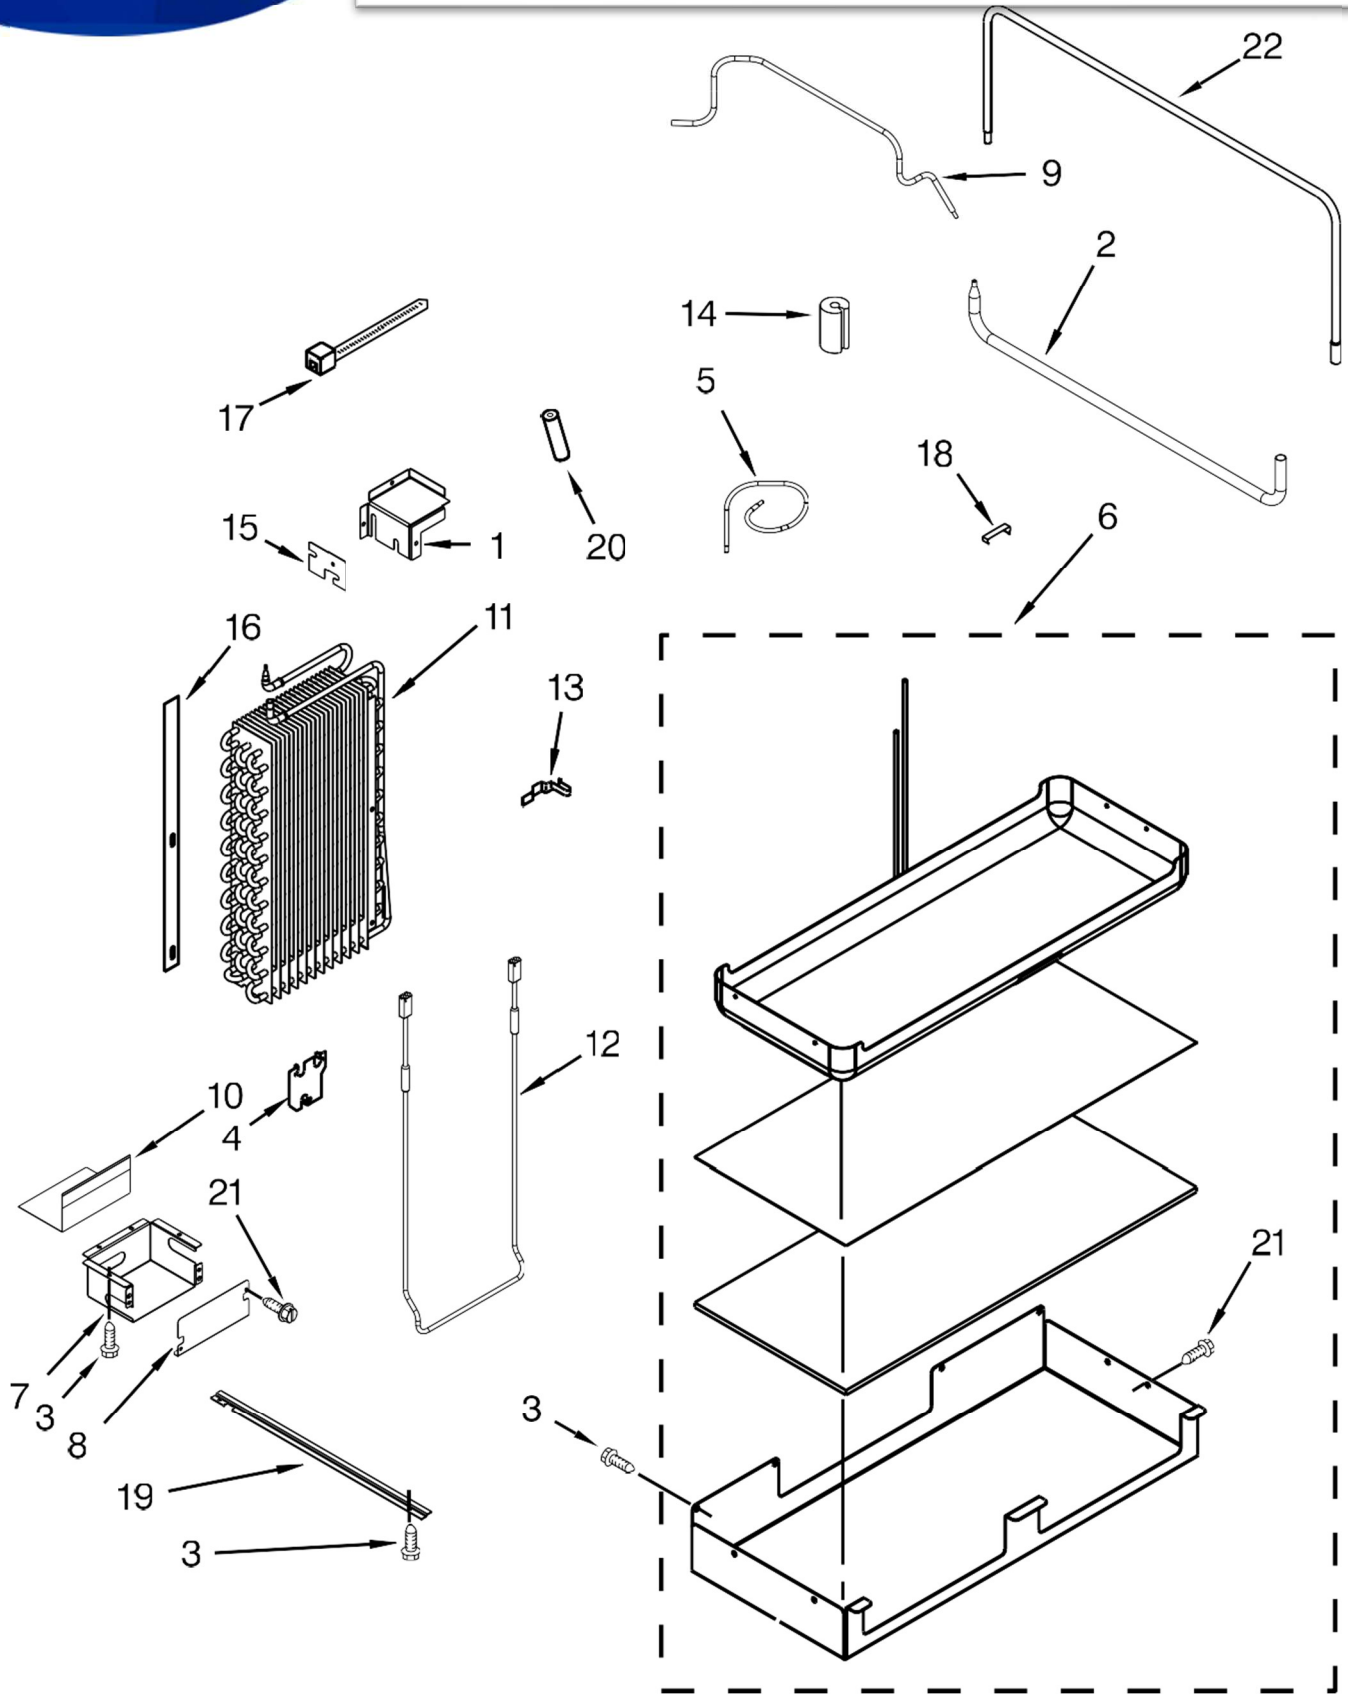

<u>Illus.</u> <u>No.</u>	<u>Part No.</u>	<u>Description</u>
1	W10160981	Bracket, Air Return Assembly
2	W10388653	Tube, Connect Drier Restrictor
3	486194	Screw
4	W10157752	Bracket, Heater
5	W10306442	Tube, Oil Trap Suction
6	W10281063	Drain Pan Assembly
7	W10309012	Cover, Wiring
8	W10321048	Cover, Wire Box

<u>Illus.</u> <u>No.</u>	<u>Part No.</u>	<u>Description</u>
9	W10412488	Tube, Discharge
10	W10321050	Shelf, Wiring Cover
11	W10427992	Evaporator
12	W10140161	Heater, Defrost
13	1113048	Clamp, Heater
14	W10413009	Grommet Air Return
15	W10139908	Cover, Evap Seal
16	W10432308	Gasket, Evaporator
17	2155774	Tie, Wire

<u>Illus.</u> <u>No.</u>	<u>Part No.</u>	<u>Description</u>
18	W10169509	Clip, Heat Exchanger
19	2320554	Support, Drain Pan
20	2215648	Dampener
21	304392	Screw
22	W10234131	Tube, Heat Loop Transition