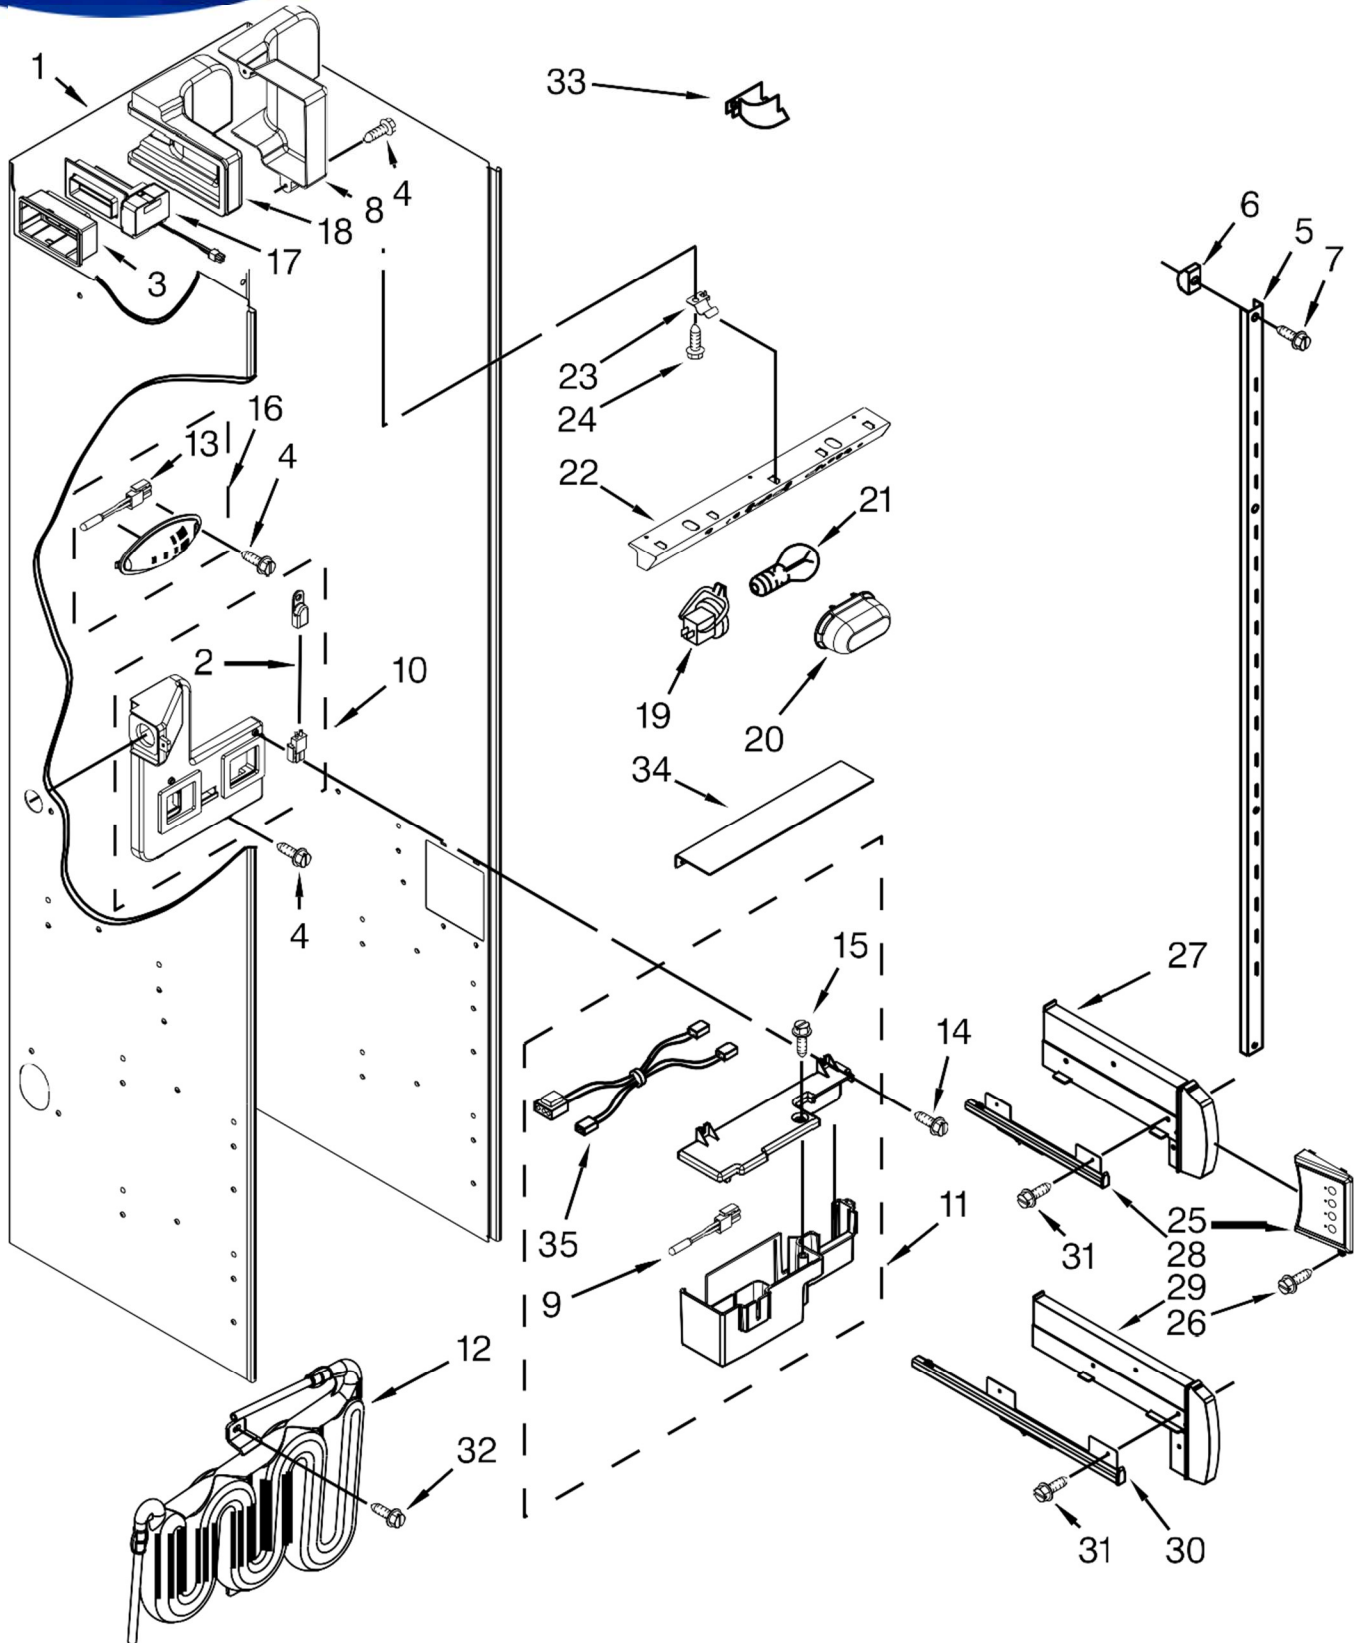

<u>Illus. No.</u>	<u>Part No.</u>	<u>Description</u>	<u>Illus. No.</u>	<u>Part No.</u>	<u>Description</u>	<u>Illus. No.</u>	<u>Part No.</u>	<u>Description</u>	
1		Liner (Not Serviced)	18	2309222	Diffuser Assembly	29		Spacer, Crisper	
2	2306010	Thermistor	19	W10191429	Socket, Light		2256222	Right Hand	
3	2208970	Air Duct	20	2307751	Light Shield	30	2256223	Left Hand	
4	487539	Screw	21	2326255	Bulb, Light			Slide, Crisper	
5	2259077	Ladder, Shelf	22	W10468940	Control Box Assembly		2302957	Right Hand	
6	520965	Support, Ladder	23	2317000	Clip, Control Box	31	2302956	Left Hand	
	2006475	Screw	24	8281163	Screw			Screw	
8	2309087	Cover, Diffuser	25	2306086	Display Board, Ingredient Care Center		8533929	Stainless	
9	2302937	Thermistor Assembly	26		Screw			Left Hand	
10	W10475010	Assembly, Spacer	27	W10142283	White		8533928	Stainless	
11	W10169528	Baffle, Control Assembly			Spacer, Meat Pan	32	W10141518	Screw	
12	2327509	Reservoir, Water			2256244	Right Hand	33	2003577	Guard, Air Return
13	2188820	Thermistor, RC			2256243	Left Hand	34	W10159487	Diverter, Crisper Cover
14		Screw	28		Slide, Meat Pan	35	2310205	Harness, Air Baffle	
	8533929	Stainless			2302955	Right Hand			
15	486194	Screw			2302954	Left Hand			
16	2317844	Assembly, Thermistor							
17	2221296	Air Baffle Assembly