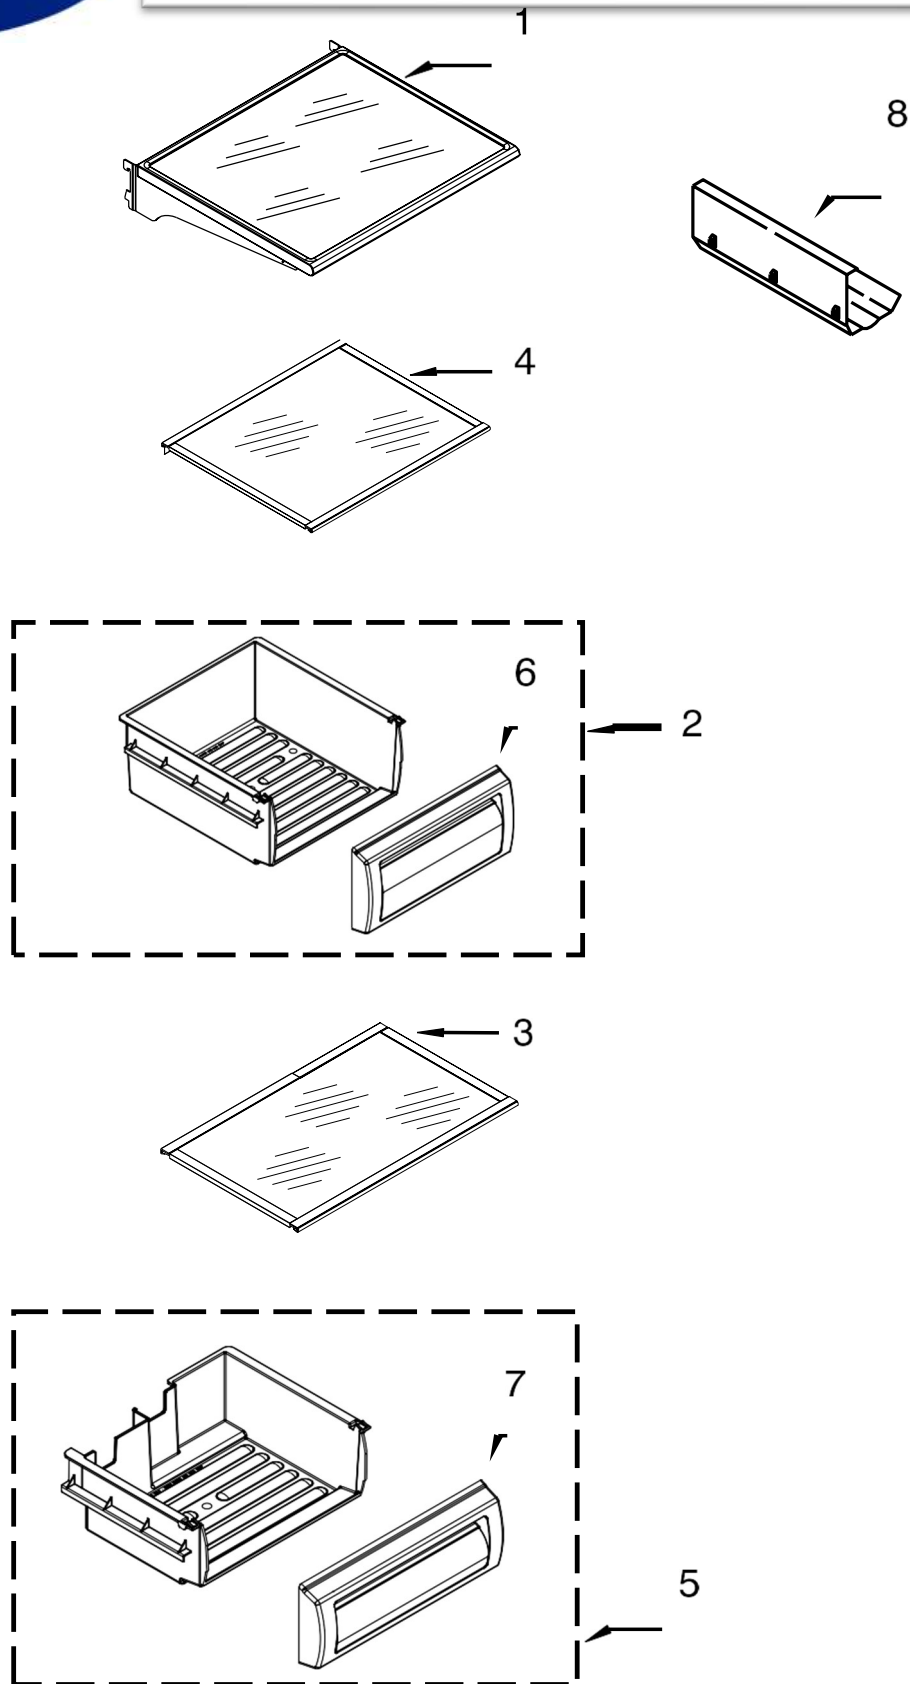

<u>Illus.</u> <u>No.</u>	<u>Part No.</u>	<u>Description</u>	<u>Illus.</u> <u>No.</u>	<u>Part No.</u>	<u>Description</u>	<u>Illus.</u> <u>No.</u>	<u>Part No.</u>	<u>Description</u>
1	2222592	Shelf Assembly	5	W10407627	Pan Assembly Meat	7	2256366	Front, Meat Pan
2	W10407624	Crisper Pan	6	2256248	Front, Crisper Pan	8	2179404	Rack, Wine
3	2302842	Meat Pan Cover Assembly						
4	2302835	Assembly, Crisper Cover