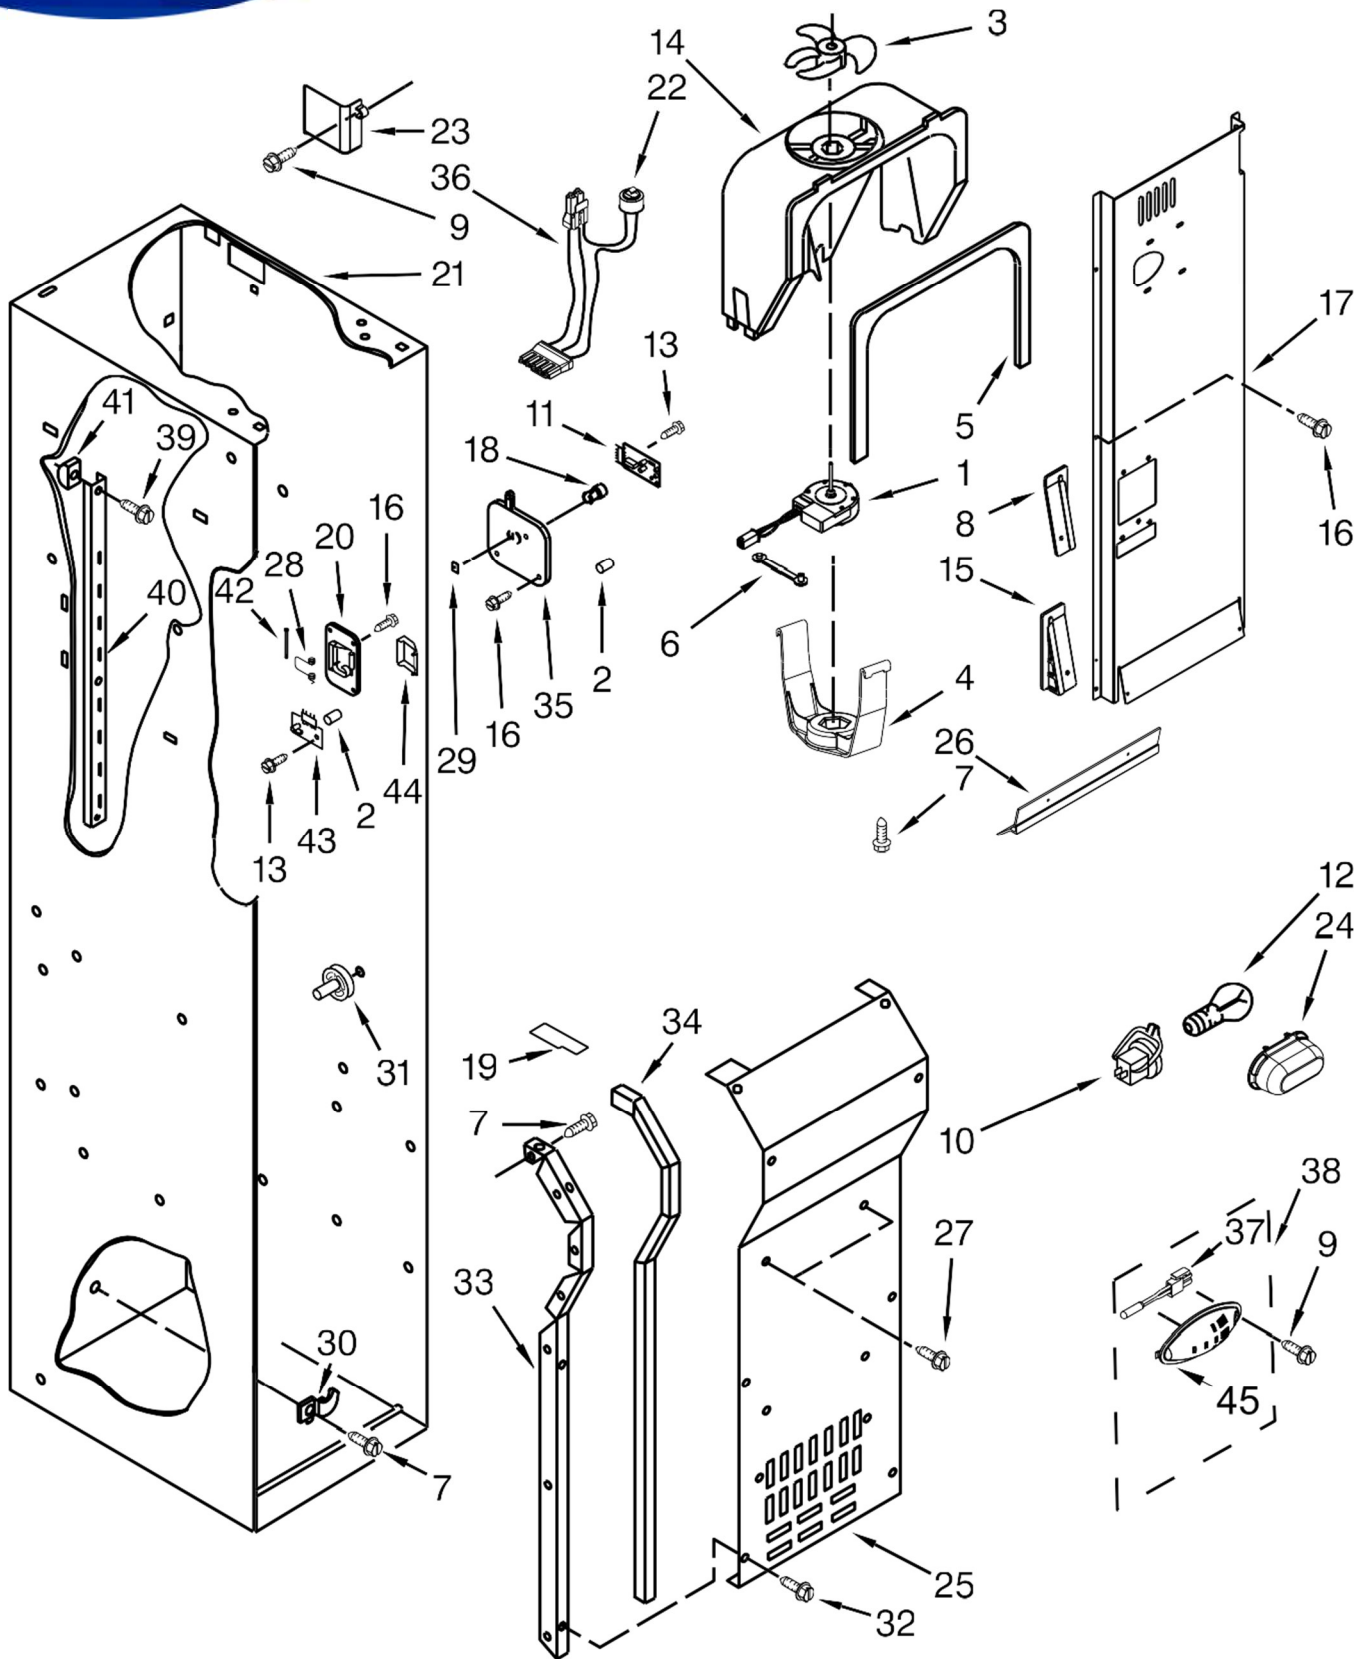

<u>Illus. No.</u>	<u>Part No.</u>	<u>Description</u>
1	W10436861	Motor, Fan
2	2198665	Tube, Circuit Board
3	2169142	Blade, Fan
4	W10260421	Retainer, Fan Motor
5	2302817	Gasket, Cover
6	W10321090	Grommet, Motor
7	486194	Screw
8	2259464	Wedge, Right Air Duct
9	487539	Screw (Stainless)
10	W10191429	Socket, Light
11	W10290817	P.C. Board Receiver
12	2326255	Bulb, Light
13	489214	Screw
14	2182120	Fan Scroll
15	2259465	Wedge, Left Air Duct
16	W10142283	Screw (White)
17	2307774	Air Duct

<u>Illus. No.</u>	<u>Part No.</u>	<u>Description</u>
18	2198643	Lens, Receiver
19		Block, Fan Scroll
	2209480	Right Hand
	2209066	Left Hand
20	2215650	Cover, Emitter
21		Liner (Not Serviced)
22	W10160570	Bi-Metal, Defrost
23	2259025	Cover, Air Outlet
24	2307751	Light Shield
25	W10428000	Cover, Evaporator
26	2302850	Support, Air Duct
27	8281251	Screw (White)
28	2198635	Spring, Door
29	2255563	Slide, Icemaker Shut Off
30	1112260	Support, Evaporator
31	W10173127	Assembly, Shelf Stud

<u>Illus. No.</u>	<u>Part No.</u>	<u>Description</u>
32	8281163	Screw (Stainless)
33		Rail, Evaporator Cover
	2221107	Left Hand
	2259355	Right Hand
34	W10581988	Gasket, Evaporator Cover
35	2259493	Cover, Receiver
36	W10482187	Harness, Bi-Metal Wire
37	2306010	Thermistor
38	2317844	Assembly, Thermistor
39	2006475	Screw (White)
40	2259032	Ladder, Shelf
41	2259445	Support, Ladder Screw
42	2198634	Pin, Door
43	W10193840	P.C. Board, Emitter
44	2198633	Flipper Shut Off
45	2317105	Cover, Thermistor