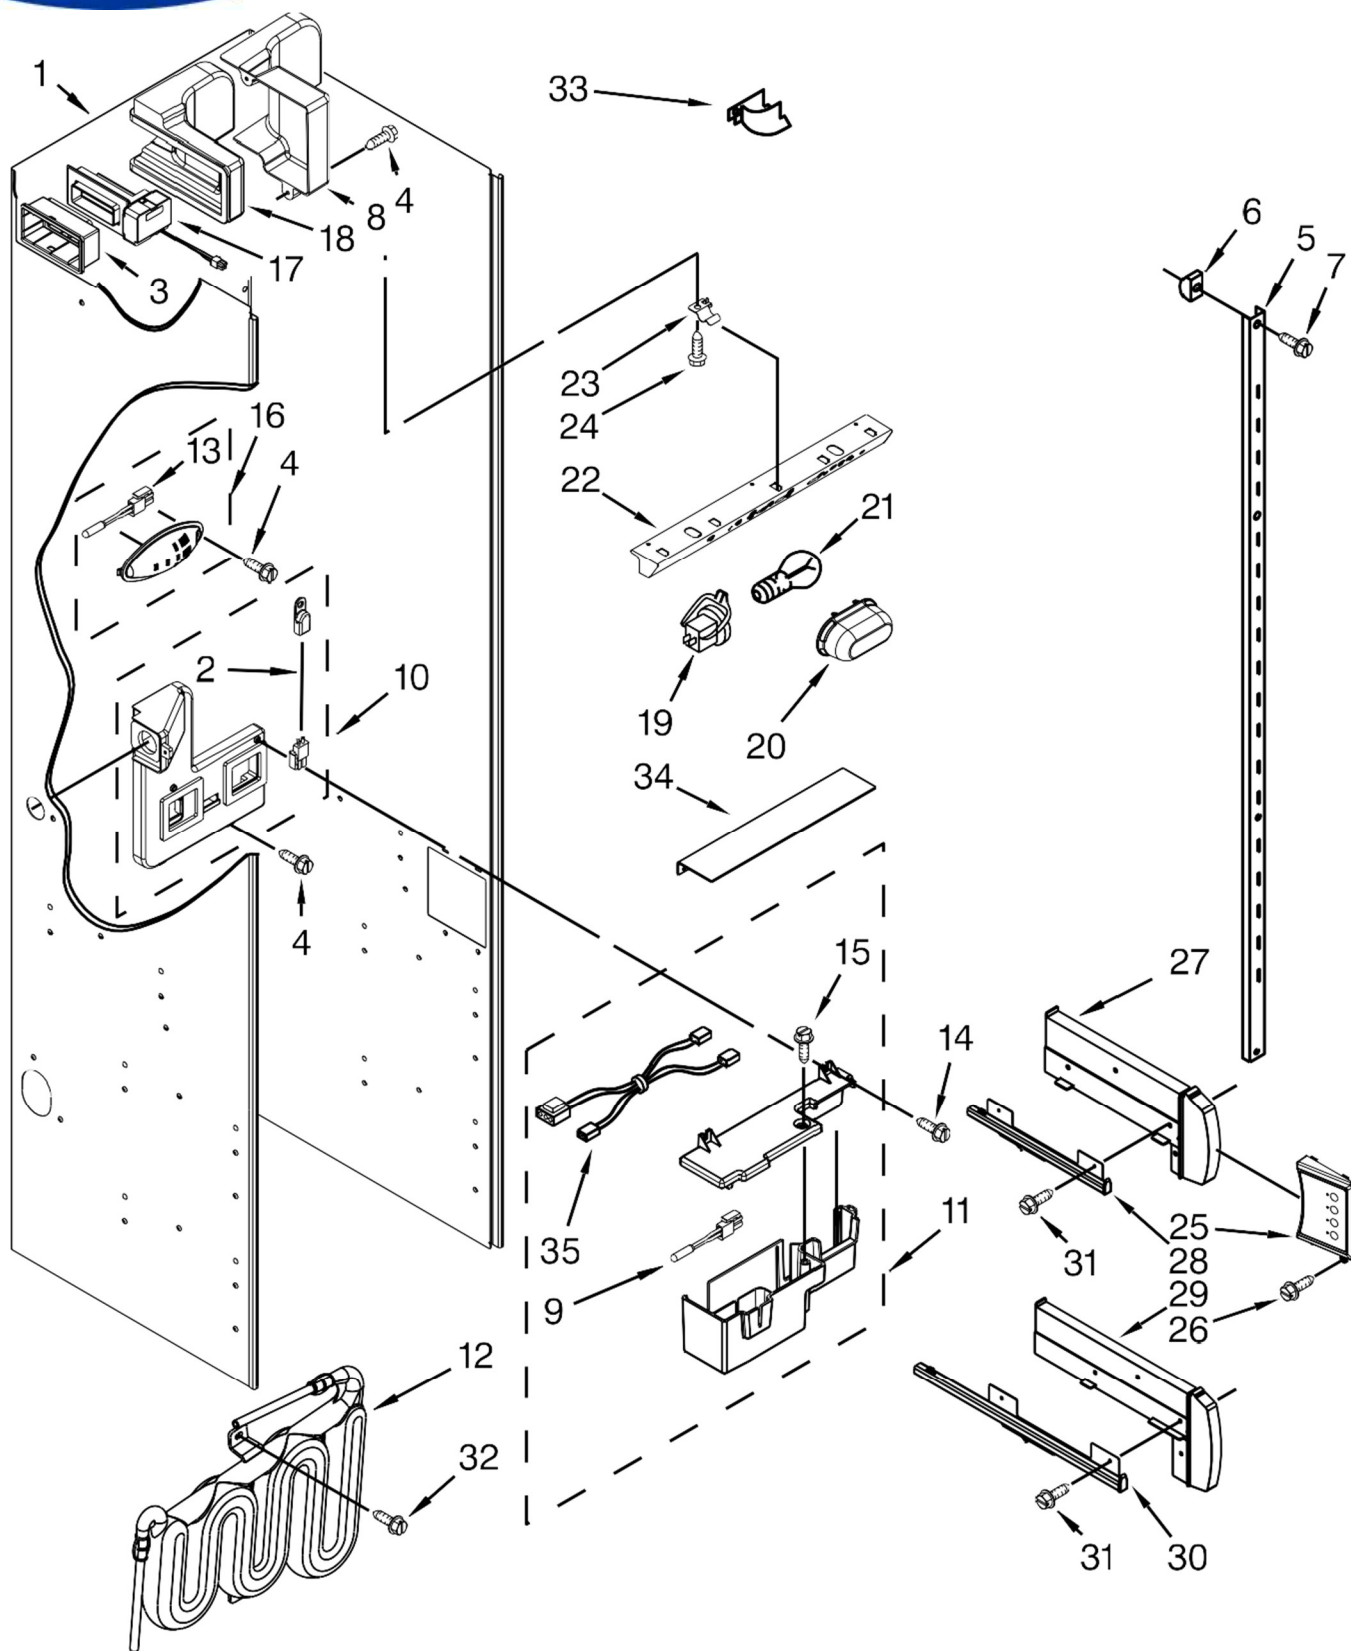

<u>Illus. No.</u>	<u>Part No.</u>	<u>Description</u>	<u>Illus. No.</u>	<u>Part No.</u>	<u>Description</u>	<u>Illus. No.</u>	<u>Part No.</u>	<u>Description</u>
1		Liner (Not Serviced)	18	2309222	Assembly, Air Diffuser	30		Slide, Crisper
2	2306010	Thermistor	19	W10191429	Socket, Light		2302957	Right Hand
3	2208970	Air Duct	20	2307751	Light Shield		2302956	Left Hand
4	487539	Screw (Stainless)	21	2326255	Bulb, Light	31		Screw
5	2259077	Ladder, Shelf	22	W10468940	Control Box Assembly			Right Hand
6	520965	Support, Ladder	23	2317000	Clip, Control Box		8533929	Screw (Stainless)
7	2006475	Screw (White)	24	8281163	Screw (Stainless)			Left Hand
8	2309087	Cover, Air Diffuser	25	2306086	Assembly, UI	32	W10141518	Screw
9	2302937	Thermistor Assembly	26	W10142283	Screw (White)	33	2003577	Guard, Air Return
10	W10475010	Assembly, Spacer	27		Spacer, Meat Pan	34	W10159487	Diverter, Crisper Cover
11	W10169528	Assembly, Control Baffle		2256244	Right Hand	35	2310205	Assembly, Meat Pan
12	2327509	Reservoir, Water		2256243	Left Hand			Wire
13	2188820	Thermistor	28		Slide, Meat Pan			
	8533929	Screw (Stainless)		2302955	Right Hand			
15	486194	Screw		2302954	Left Hand			
16	2317844	Assembly, Thermistor	29		Spacer, Crisper			
17	2221296	Air Baffle Assembly		2256222	Right Hand			
				2256223	Left Hand