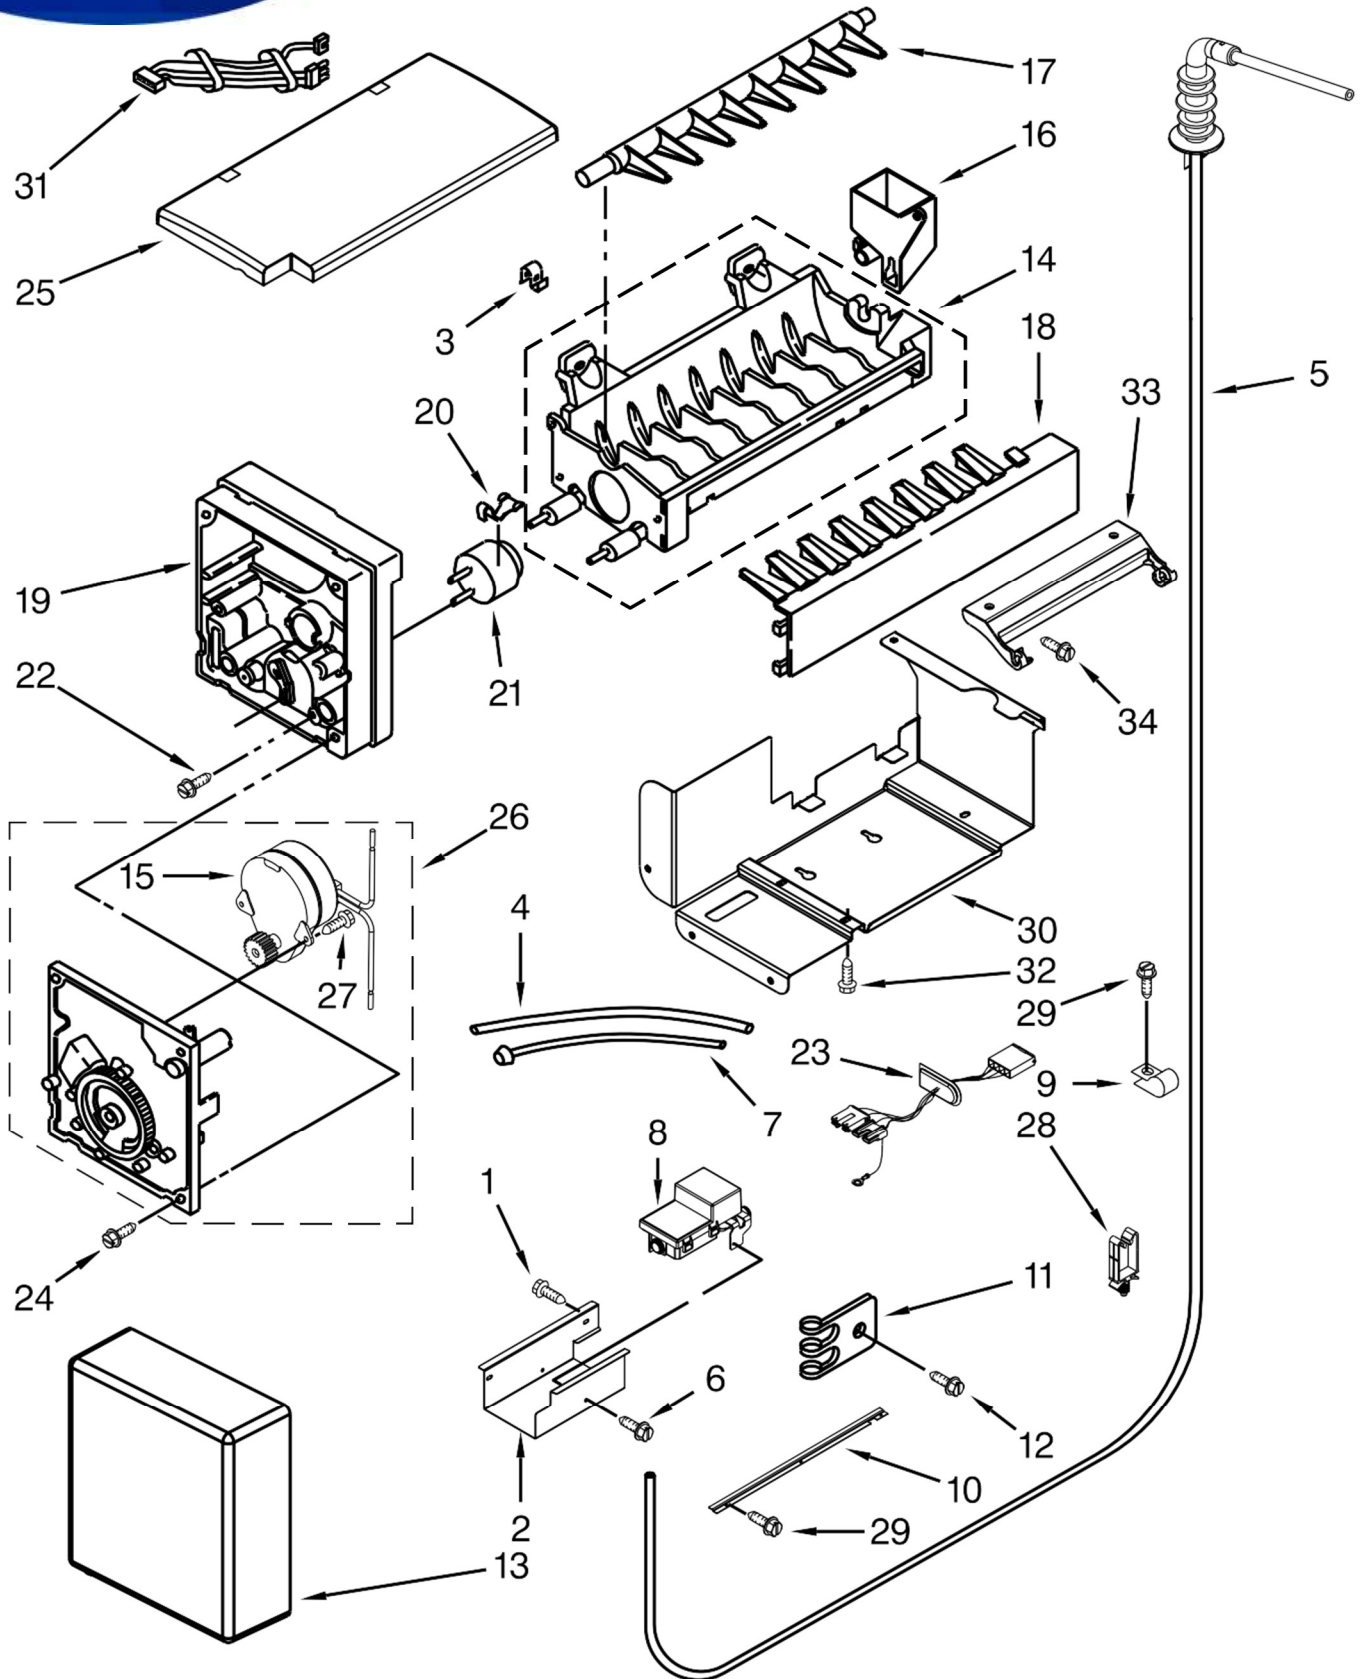

<u>Illus. No.</u>	<u>Part No.</u>	<u>Description</u>
1	304392	Screw
2	2320601	Shield, Water Valve
3	628379	Clip, Thermal Fuse
4	W10296807	Tube, Filter Inlet
5	W10357286	Fitting, Water
6	487294	Screw
7	W10437853	Tube, Filter Outlet
8	W10159842	Valve, Solenoid
9	2221070	Clamp, Tube
10	2320559	Support, Valve
11	2208136	Clip, Water Tube
12	W10141645	Screw
13	W10289690	Cover, Icemaker
14	W10122527	Assembly, Mold and Heater

<u>Illus. No.</u>	<u>Part No.</u>	<u>Description</u>
15		Motor (Not Serviced, Order Item 26)
16	W10272168	Cup, Water Fill
17	627843	Ejector
18	W10272161	Stripper, Ice
19	2194712	Support, Housing
20	2315522	Retainer, Thermostat
21	W10290336	Thermostat
22	W10001280	Screw
23	W10279391	Wire Assembly, Smart Valve
24	489276	Screw
25	W10504753	Cover, Icemaker
26	W10223929	Assembly, Module
27	489136	Screw
28	W10129069	Clip, Tube

<u>Illus. No.</u>	<u>Part No.</u>	<u>Description</u>
29	486194	Screw
30	2252228	Bracket, Icemaker Mounting
31	W10508659	Assembly, Icemaker Wire
32	W10001250	Screw
33	2198641	Bracket, Icemaker Cover
34	487539	Screw (Stainless)
100	W10277448	Complete Icemaker Assembly Following Parts Not Illustrated
	W10355016	SS Cleaner
	W10355049	SS Cleaning Wipes
	W10355010	Kitchen and Appliance Cleaner