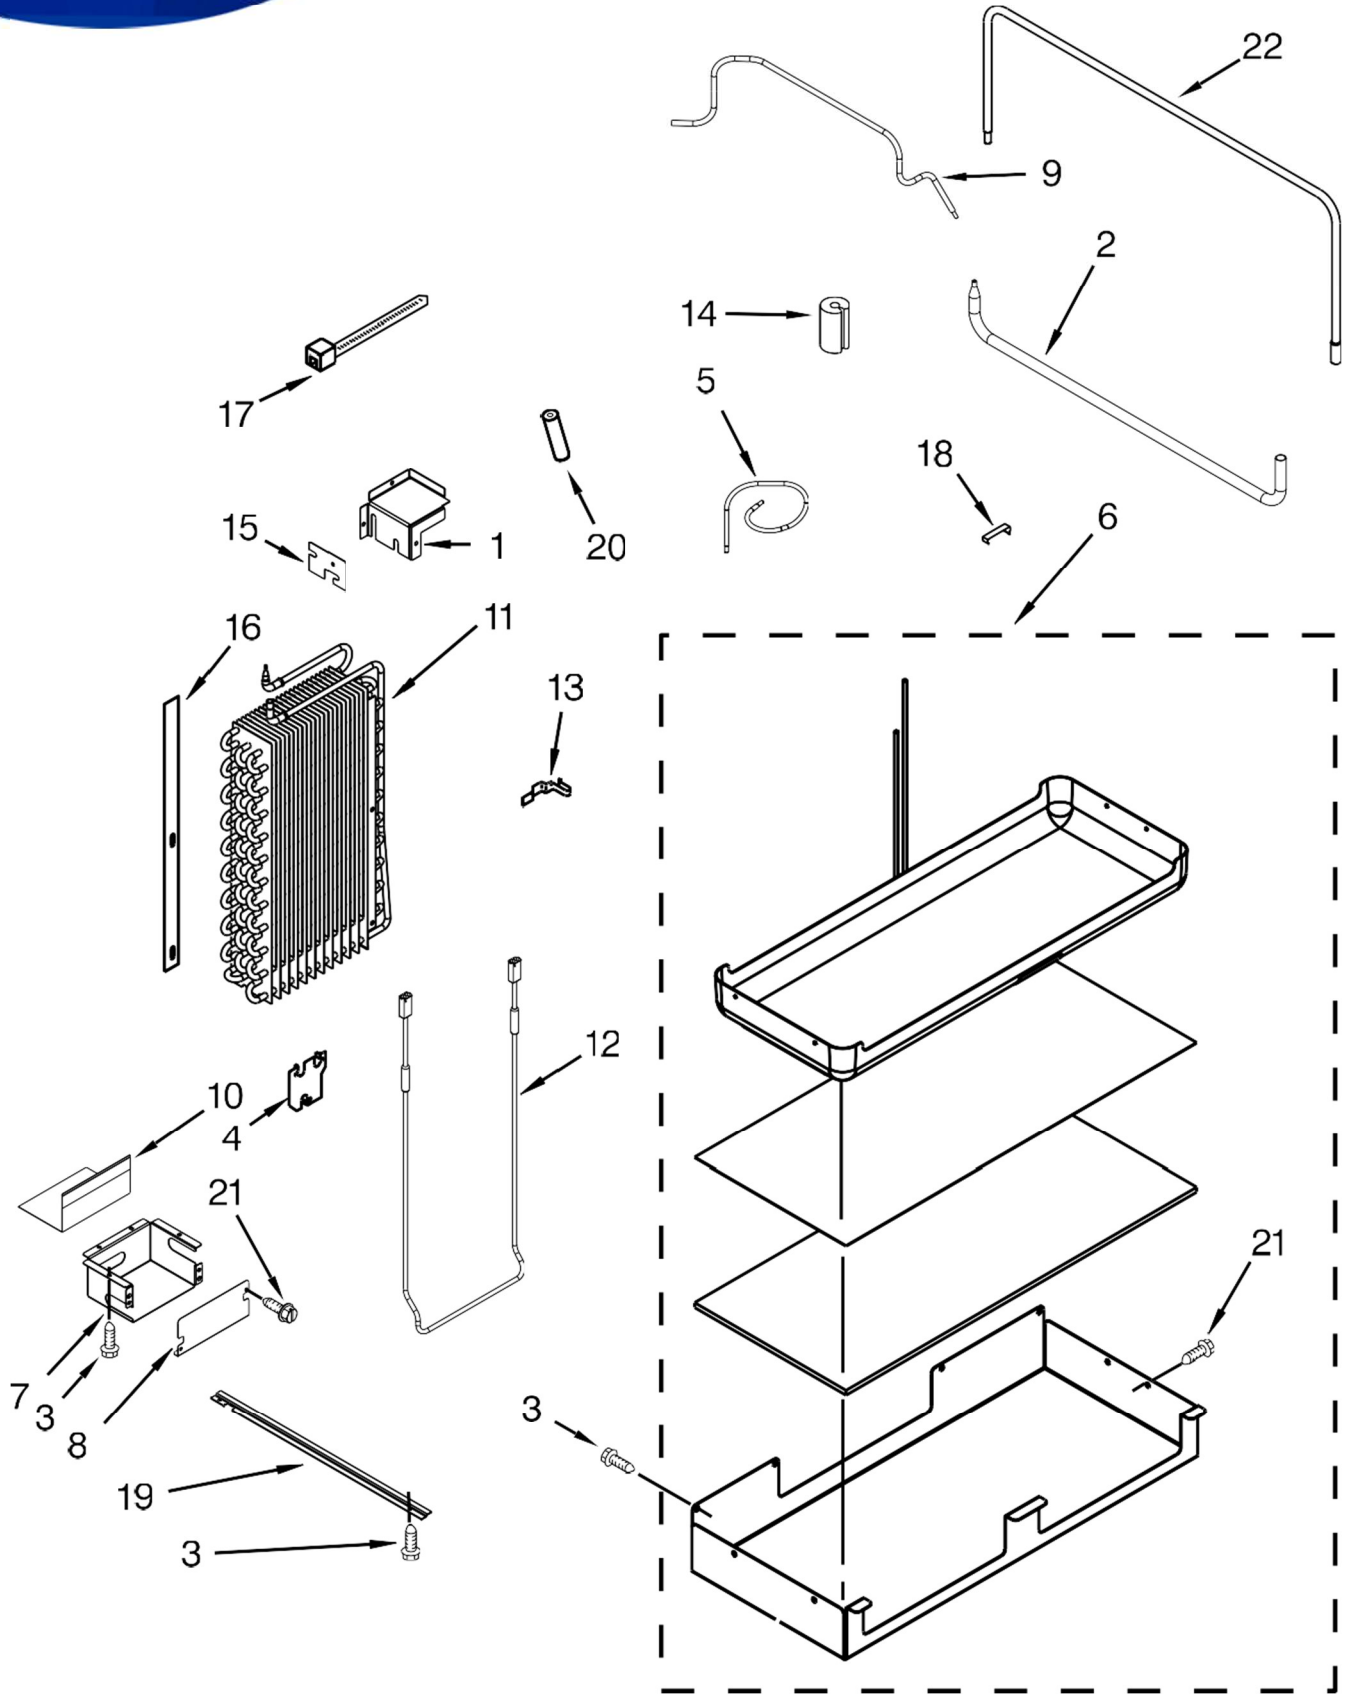

Illus.

<u>No.</u>	<u>Part No.</u>	<u>Description</u>
1	W10160981	Bracket, Air Return Assembly
2	W10388653	Tube, Transition (Drier/Restrictor)
3	486194	Screw
4	W10157752	Bracket, Heater
5	W10306442	Tube, Oil Trap Suction
6	W10281063	Drain Pan Assembly
7	W10309012	Cover, Wiring
8	W10321048	Cover, Wire Box

Illus.

<u>No.</u>	<u>Part No.</u>	<u>Description</u>
9	W10412488	Tube, Discharge
10	W10321050	Shelf, Wiring Cover
11	W10427992	Evaporator
12	W10140161	Heater, Defrost
13	1113048	Clamp, Heater
14	W10413009	Grommet Air Return
15	W10139908	Cover, Evap Seal
16	W10432308	Gasket, Evaporator
17	2155774	Tie, Wire

Illus.

<u>No.</u>	<u>Part No.</u>	<u>Description</u>
18	W10169509	Clip, Heat Exchanger
19	2320554	Support, Drain Pan
20	2215648	Dampener
21	304392	Screw
22	W10234131	Tube, Heat Loop Transition