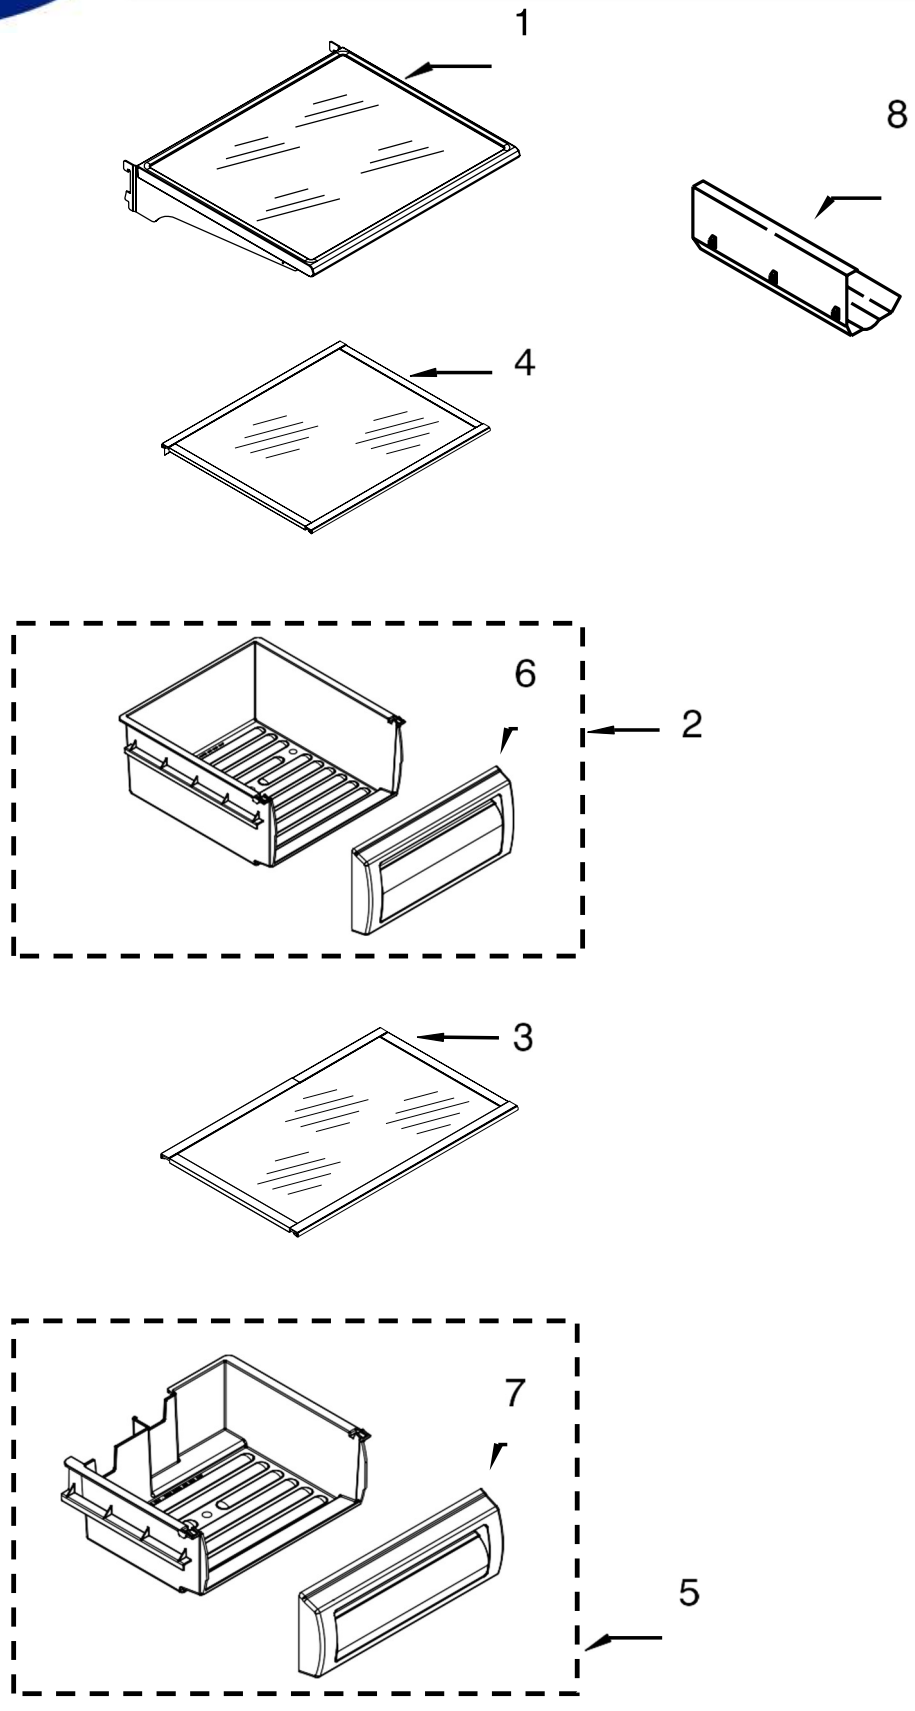

<u>Illus.</u> <u>No.</u>	<u>Part No.</u>	<u>Description</u>
1	2222965	Ice Bin
2	W10134774	Crusher Bin
3	2252265	Button, Bin
4	W10134783	Latch, Bin
5	2198608	Spring, Latch IDI Motor
6	2198671	Screw (Stainless)

<u>Illus.</u> <u>No.</u>	<u>Part No.</u>	<u>Description</u>
7	8281163	Screw (Stainless)
8	2188919	Clip, Shaft
9	2198628	Seal
10	2318082	Drive Shaft
11	2318011	Enclosure, Motor
12	2315547	Motor, Dispenser

<u>Illus.</u> <u>No.</u>	<u>Part No.</u>	<u>Description</u>
13	2318028	Cover
15	W10395657	Ice Container Assembly
16	W10254073	Washer

REFRIGERADOR KSSC42QVS06