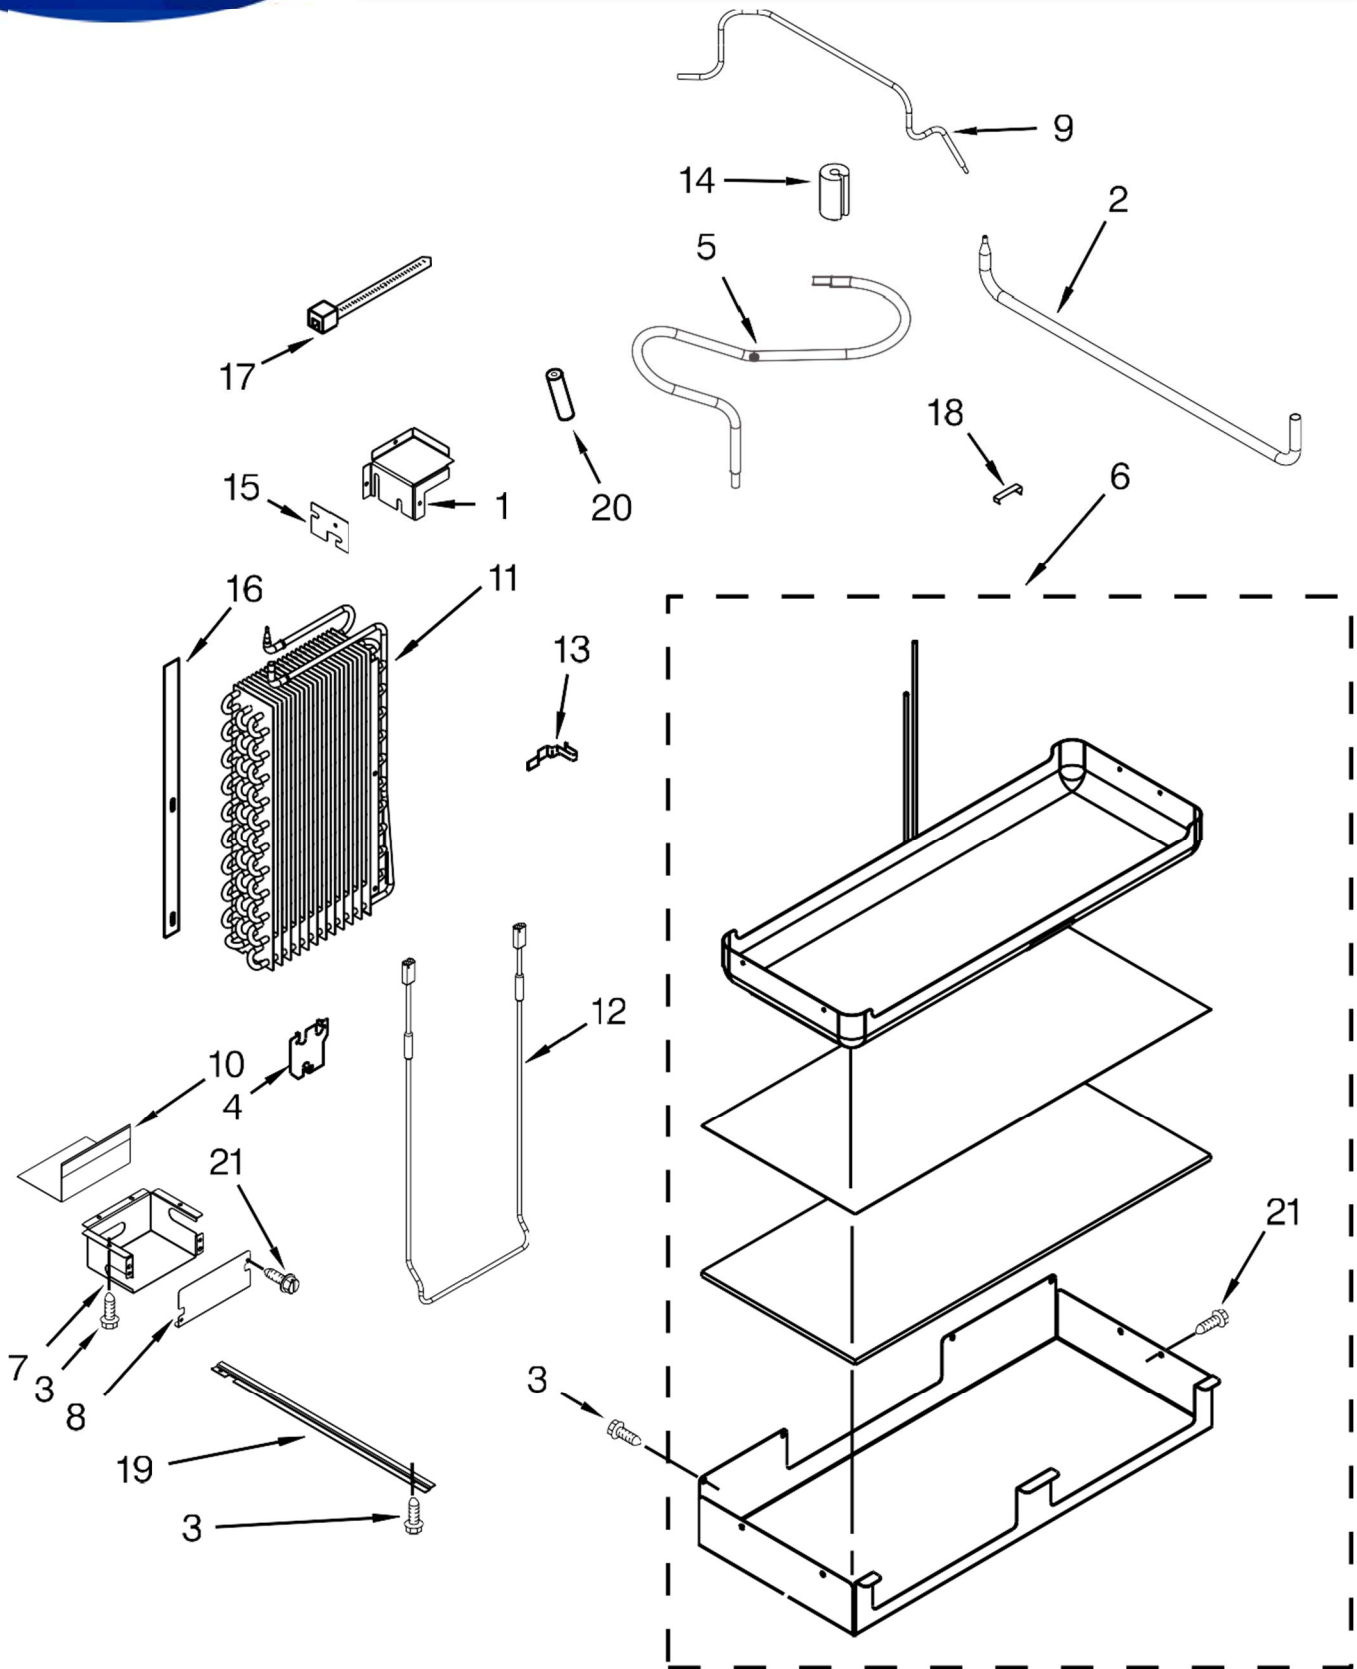

<u>Illus.</u> <u>No.</u>	<u>Part No.</u>	<u>Description</u>
1	W10160981	Assembly, Air Return Bracket
2	W10388653	Tube, Transition (Drier/Restrictor)
3	486194	Screw
4	W10157752	Bracket, Heater
5	W10648568	Tube, Oil Trap Suction
6	W10281063	Assembly, Drain Pan
7	W10309012	Cover, Wiring

<u>Illus.</u> <u>No.</u>	<u>Part No.</u>	<u>Description</u>
8	W10321048	Cover, Wire Box
9	W10499596	Tube, Discharge
10	W10321050	Shelf, Wiring Cover
11	W10427992	Evaporator
12	W10140161	Heater, Defrost
13	1113048	Clamp, Heater
14	W10413009	Grommet, Air Return
15	W10139908	Cover, Evaporator Seal

<u>Illus.</u> <u>No.</u>	<u>Part No.</u>	<u>Description</u>
16	W10432308	Gasket, Evaporator
17	2155774	Tie, Wire
18	W10169509	Clip, Heat Exchanger
19	2320554	Support, Drain Pan
20	2215648	Dampener
21	304392	Screw