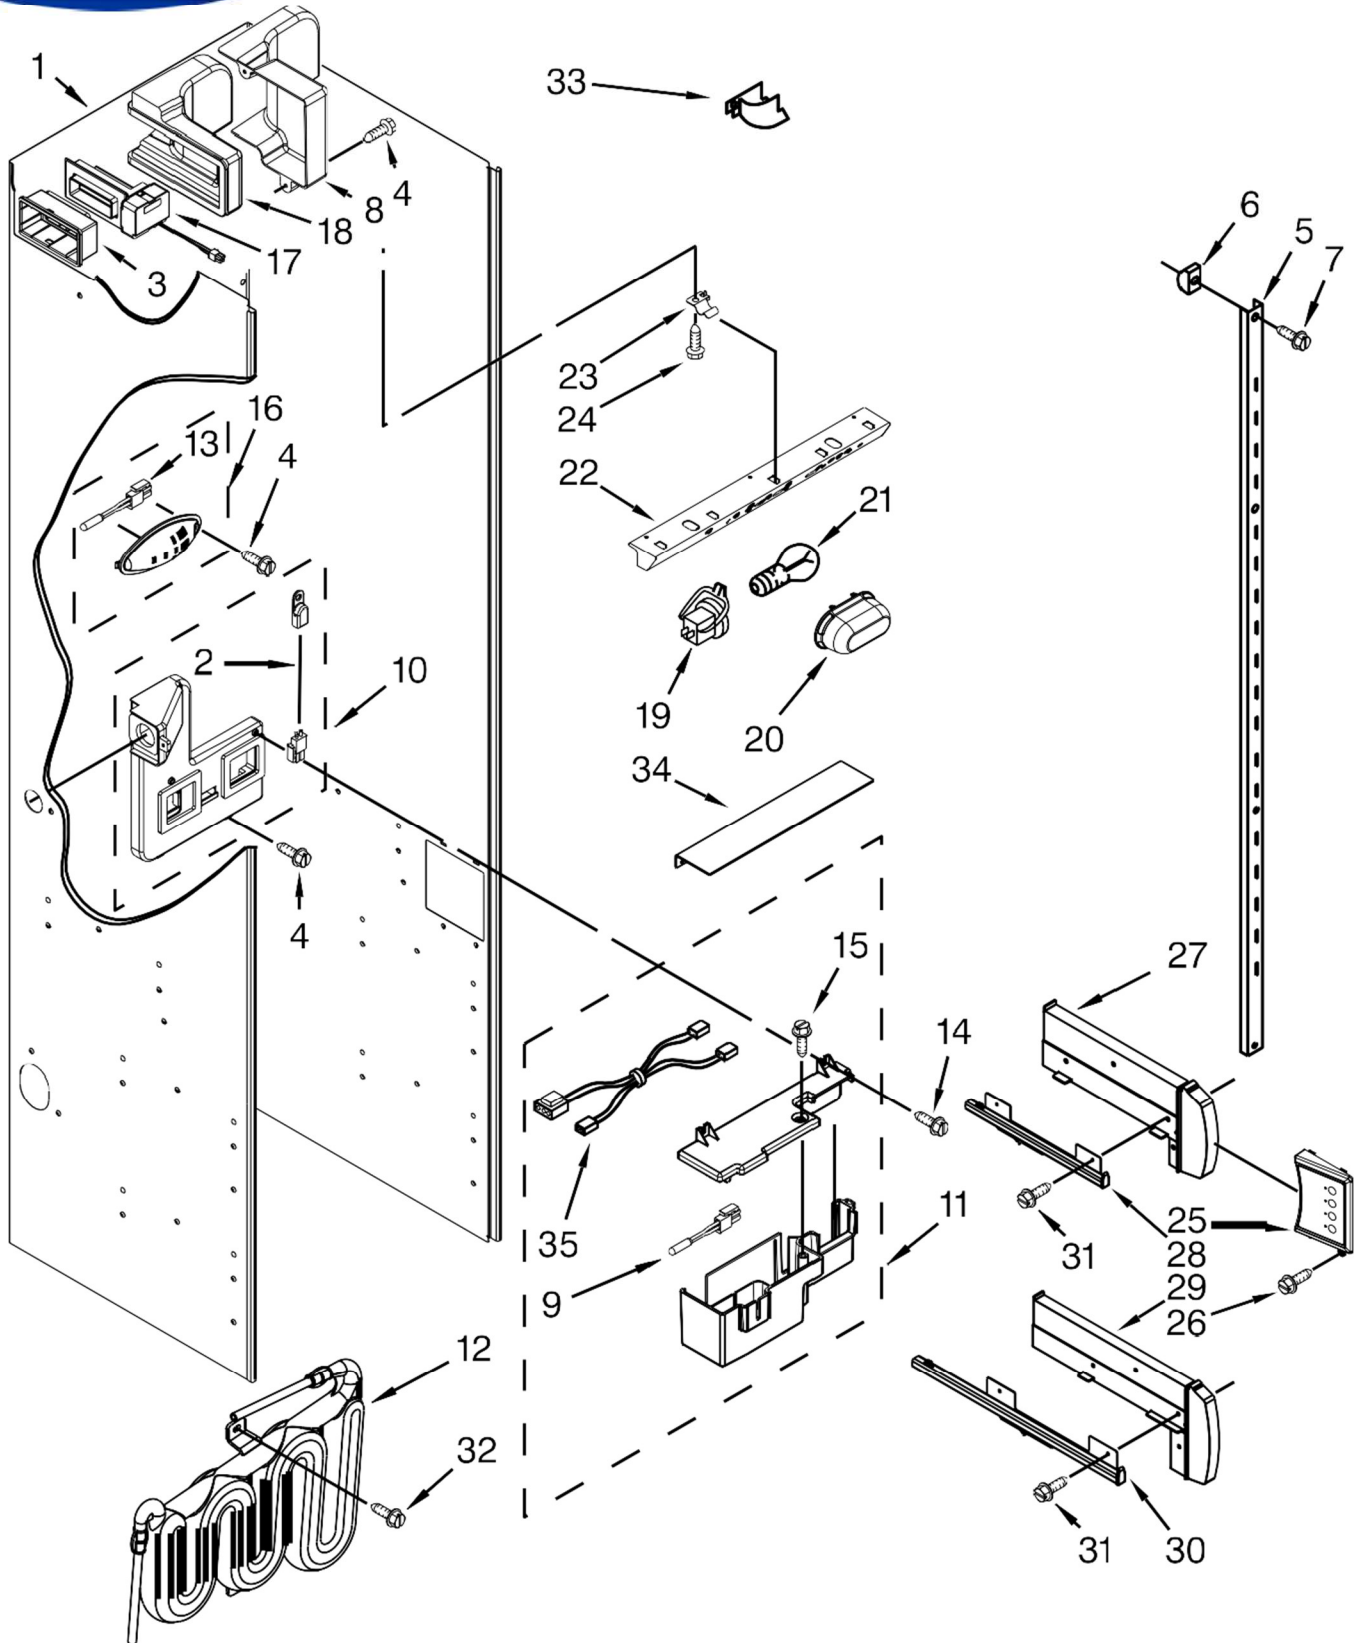

<u>Illus. No.</u>	<u>Part No.</u>	<u>Description</u>
1		Liner (Not Serviced)
2	2306010	Thermistor
3	2208970	Duct, Air
4	487539	Screw (Stainless)
5	2259077	Ladder, Shelf
6	520965	Support, Ladder
7	2006475	Screw (White)
8	2309087	Cover, Air Diffuser
9	2302937	Thermistor
10	W10475010	Assembly, Spacer
11	W10604726	Assembly, Control Baffle
12	W10645131	Reservoir, Water
13	2188820	Thermistor
14	8533929	Screw (Stainless)
15	486194	Screw
16	2317844	Assembly, Thermistor
17	2221296	Assembly, Air Baffle

<u>Illus. No.</u>	<u>Part No.</u>	<u>Description</u>
18	2309222	Assembly, Air Diffuser
19	W10191429	Socket, Light
20	2307751	Shield, Light
21	2326255	Bulb, Light
22	W10691183	Assembly, Control Box
23	2317000	Clip, Control Box
24	8281163	Screw (Stainless)
25	W10604724	Assembly, User Interface
26	W10142283	Screw (White)
27		Spacer, Meat Pan
	2256244	Right Hand
	2256243	Left Hand
28		Slide, Meat Pan
	W10714541	Right Hand
	2302954	Left Hand

<u>Illus. No.</u>	<u>Part No.</u>	<u>Description</u>
29		Spacer, Crisper
	2256222	Right Hand
	2256223	Left Hand
30		Slide, Crisper
	2302957	Right Hand
	W10714543	Left Hand
31		Screw
		Right Hand
	8533929	Screw (Stainless)
		Left Hand
	8533928	Screw (Stainless)
32	W10141518	Screw
33	2003577	Guard, Air Return
34	W10159487	Diverter, Crisper Cover
35	2310205	Assembly, Meat Pan Wire