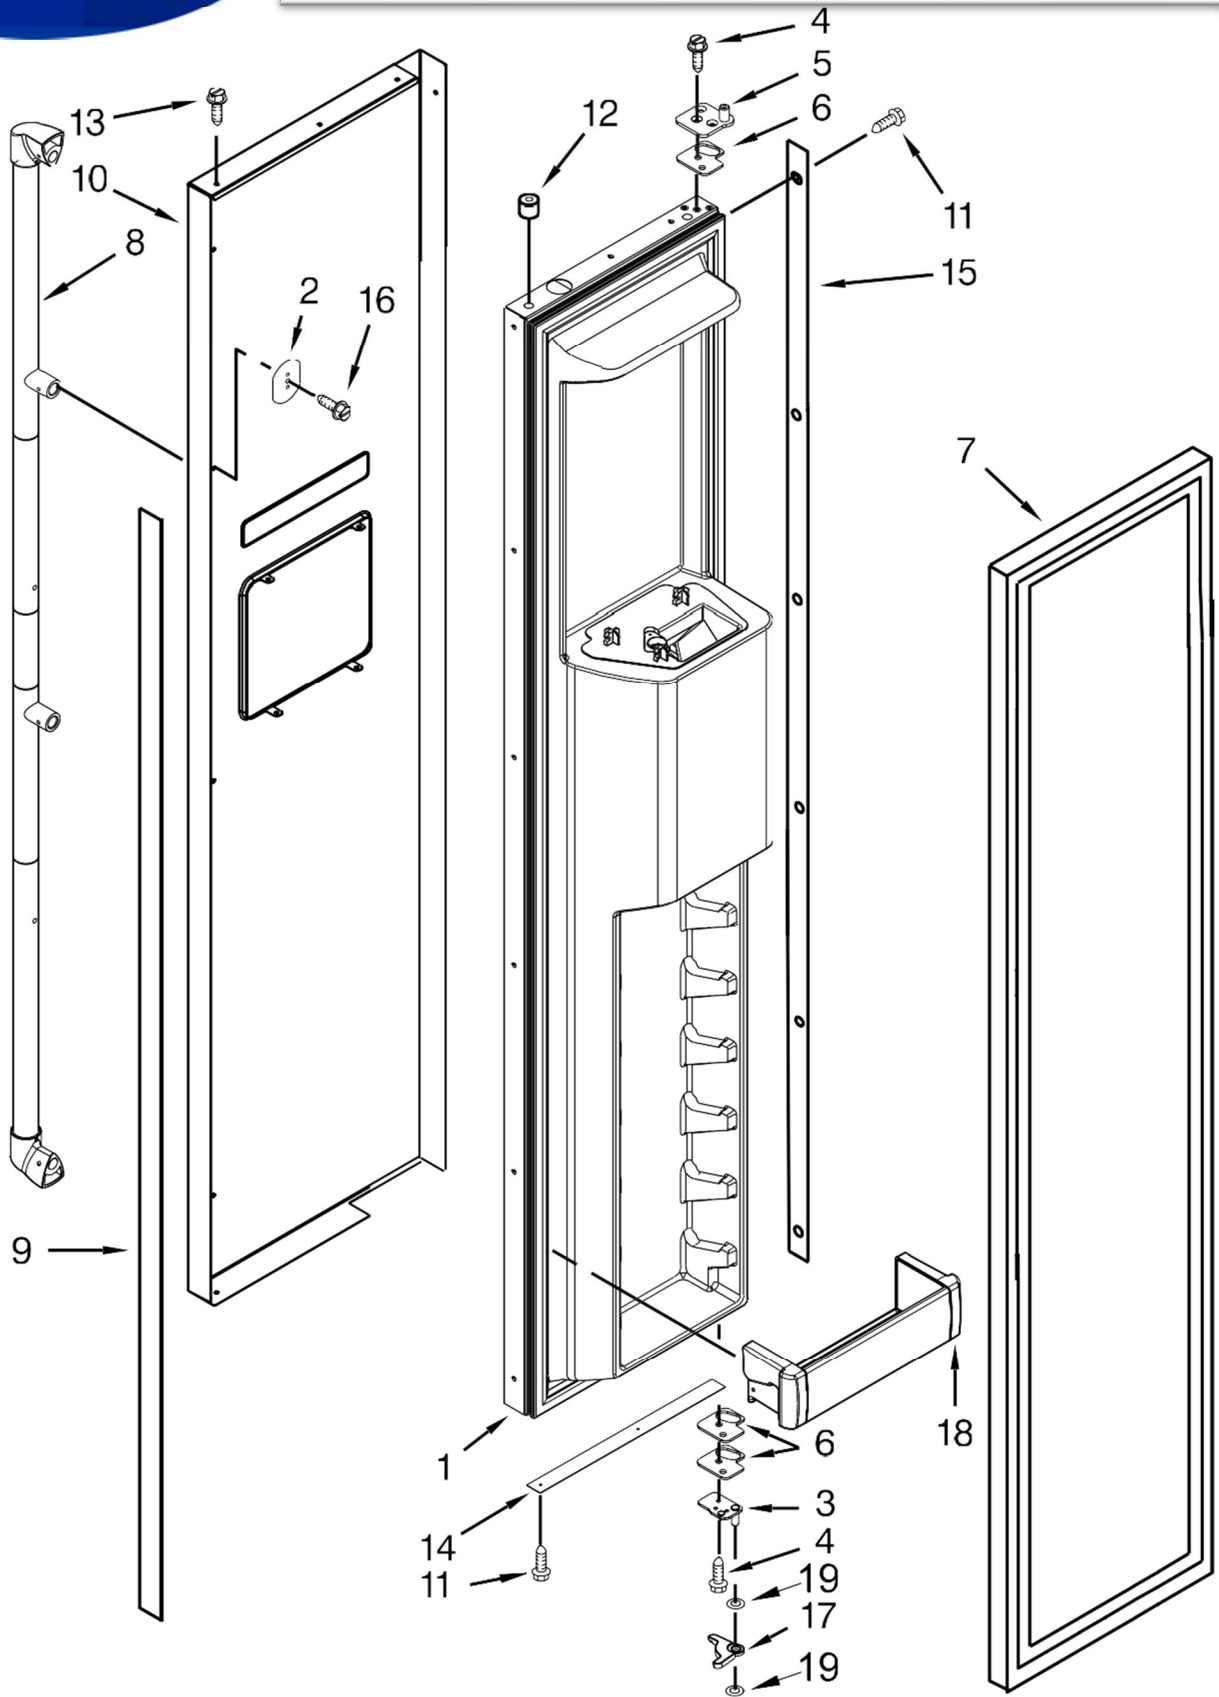

<u>Illus.</u> <u>No.</u>	<u>Part No.</u>	<u>Description</u>	<u>Illus.</u> <u>No.</u>	<u>Part No.</u>	<u>Description</u>	<u>Illus.</u> <u>No.</u>	<u>Part No.</u>	<u>Description</u>
1		Assembly, Freezer Door (Includes Dispenser Parts)	8		Handle, Door	14	2257385	Spacer, Door Skin Bottom
2	W10127710	Plate, Handle Door	9	2316868	Stainless	15	W10142296	Spacer, Hinge Side Door
3	2302879	Assembly, Bottom Hinge	10	2309060	Spacer, Handle Side Door Skin, Door	16	308544	Screw
4	W10162602	Screw		W10523759	Stainless	17	W10482554	Cover, Bottom Gap
5	W10485980	Assembly, Top Hinge	11	8281250	Screw (Stainless)	18	W10323602	Bin, Shallow
6	2316804	Spacer, Door Hinge Bottom	12	2005433	Spacer, Door Skin Top	19	2006346	Washer, Extension Arm
7	W10694214	Gasket, Door	13	488568	Screw (Stainless)