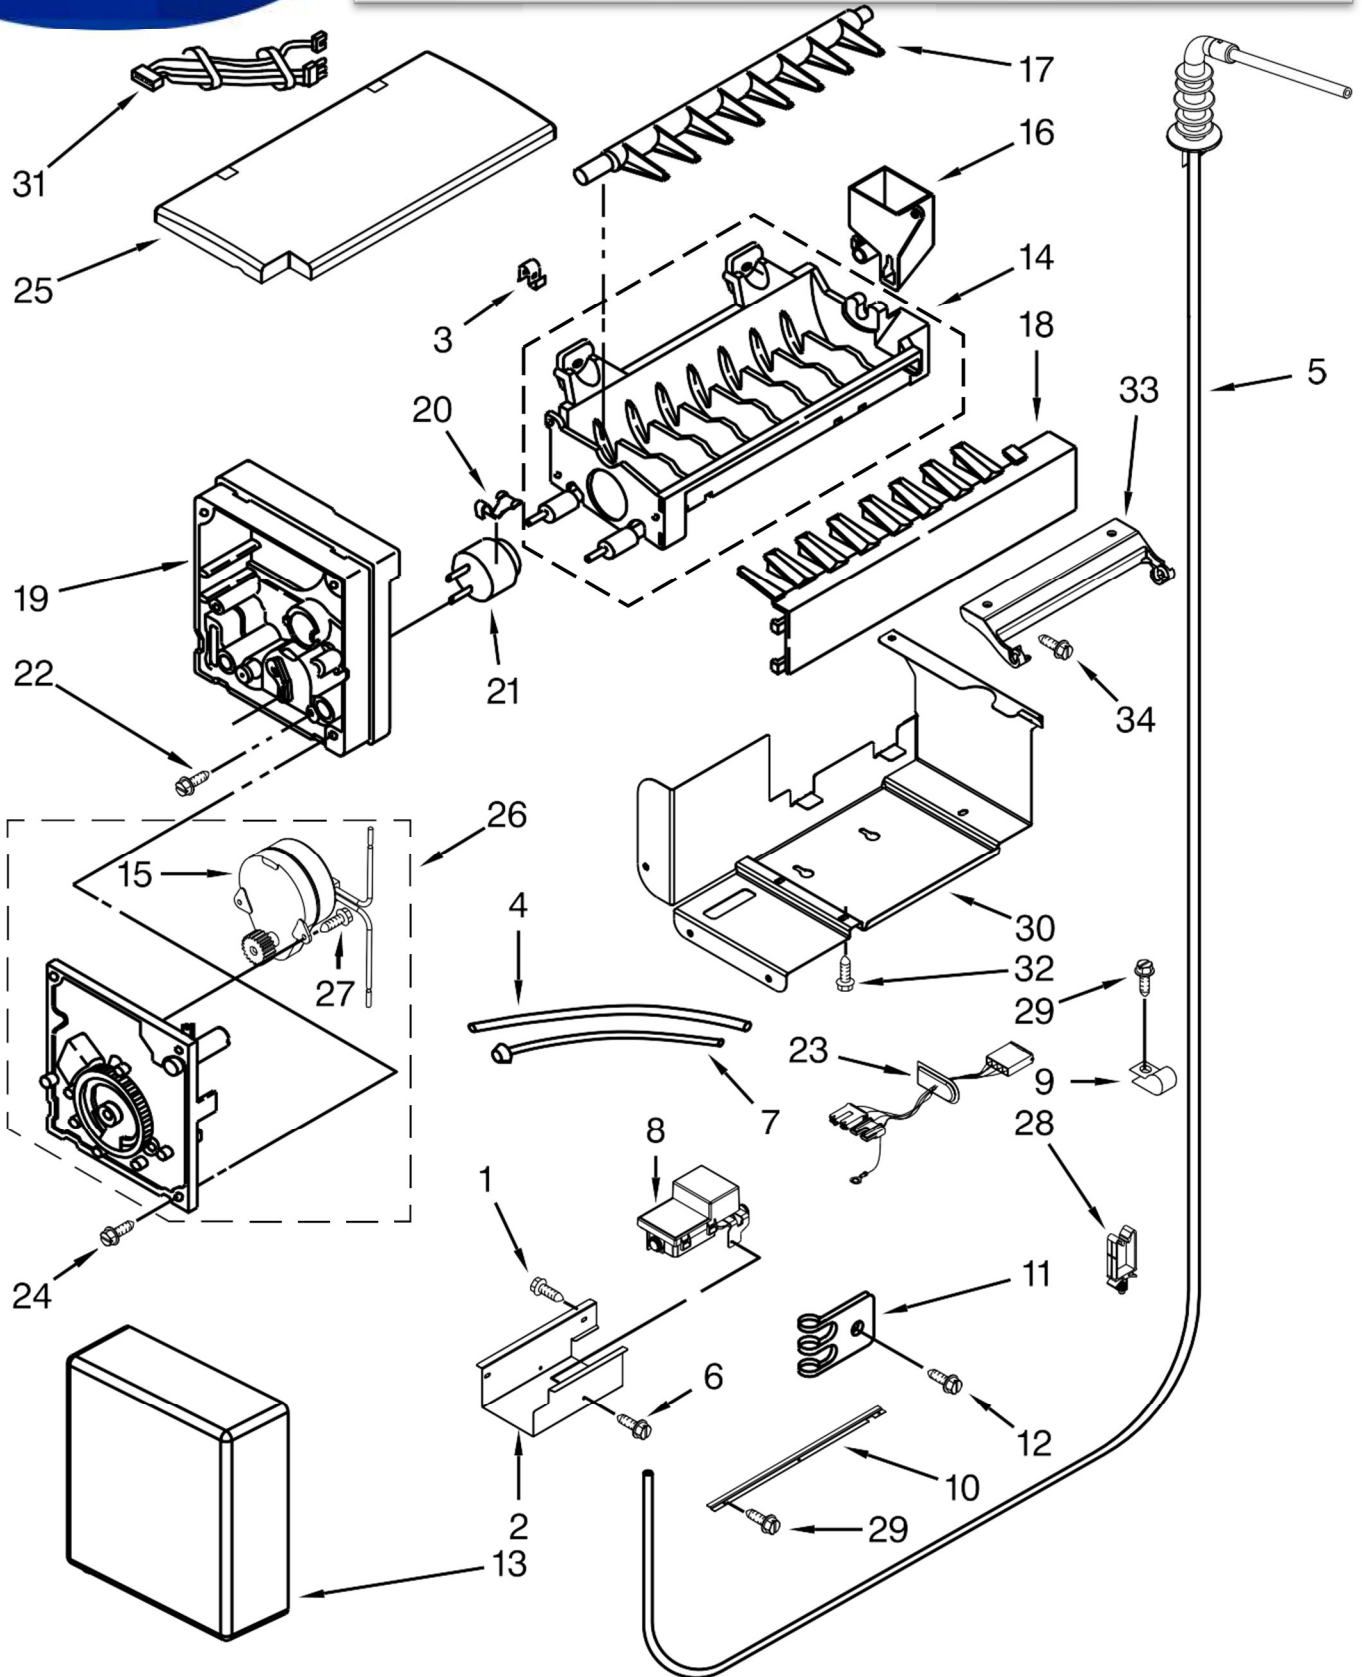

<u>Illus.</u> <u>No.</u>	<u>Part No.</u>	<u>Description</u>
1	304392	Screw
2	2320601	Shield, Water Valve
3	628379	Clip, Thermal Fuse
4	W10296807	Tube, Filter Inlet
5	W10357286	Fitting, Water
6	487294	Screw
7	W10683737	Tube, Filter Outlet
8	W10159842	Valve, Inlet
9	2221070	Clamp, Tube
10	2320559	Support, Valve
11	2208136	Clip, Water Tube
12	W10141645	Screw
13	W10289690	Cover, Icemaker
14	W10122550	Assembly, Mold and Heater
15		Motor (Not Serviced, Order Item 26)

<u>Illus.</u> <u>No.</u>	<u>Part No.</u>	<u>Description</u>
16	W10272168	Cup, Water Fill
17	626753	Ejector
18	W10272164	Stripper, Ice
19	2194712	Support, Housing
20	2315522	Retainer, Thermostat
21	W10290336	Thermostat
22	W10001280	Screw
23	W10279391	Assembly, Smart Valve Wire
24	489276	Screw
25	W10504753	Cover, Icemaker
26	W10223929	Assembly, Module and Motor
27	489136	Screw
28	W10129069	Clip, Wire
29	486194	Screw
30	2252228	Bracket, Icemaker Mounting

<u>Illus.</u> <u>No.</u>	<u>Part No.</u>	<u>Description</u>
31	W10508659	Assembly, Icemaker Wire
32	W10001250	Screw
33	2198641	Bracket, Icemaker Cover
34	487539	Screw (Stainless)
100	W10277448	Complete Icemaker Assembly Following Parts Not Illustrated
	W10355016	SS Cleaner
	W10355049	SS Cleaning Wipes
	W10355010	Kitchen and Appliance Cleaner