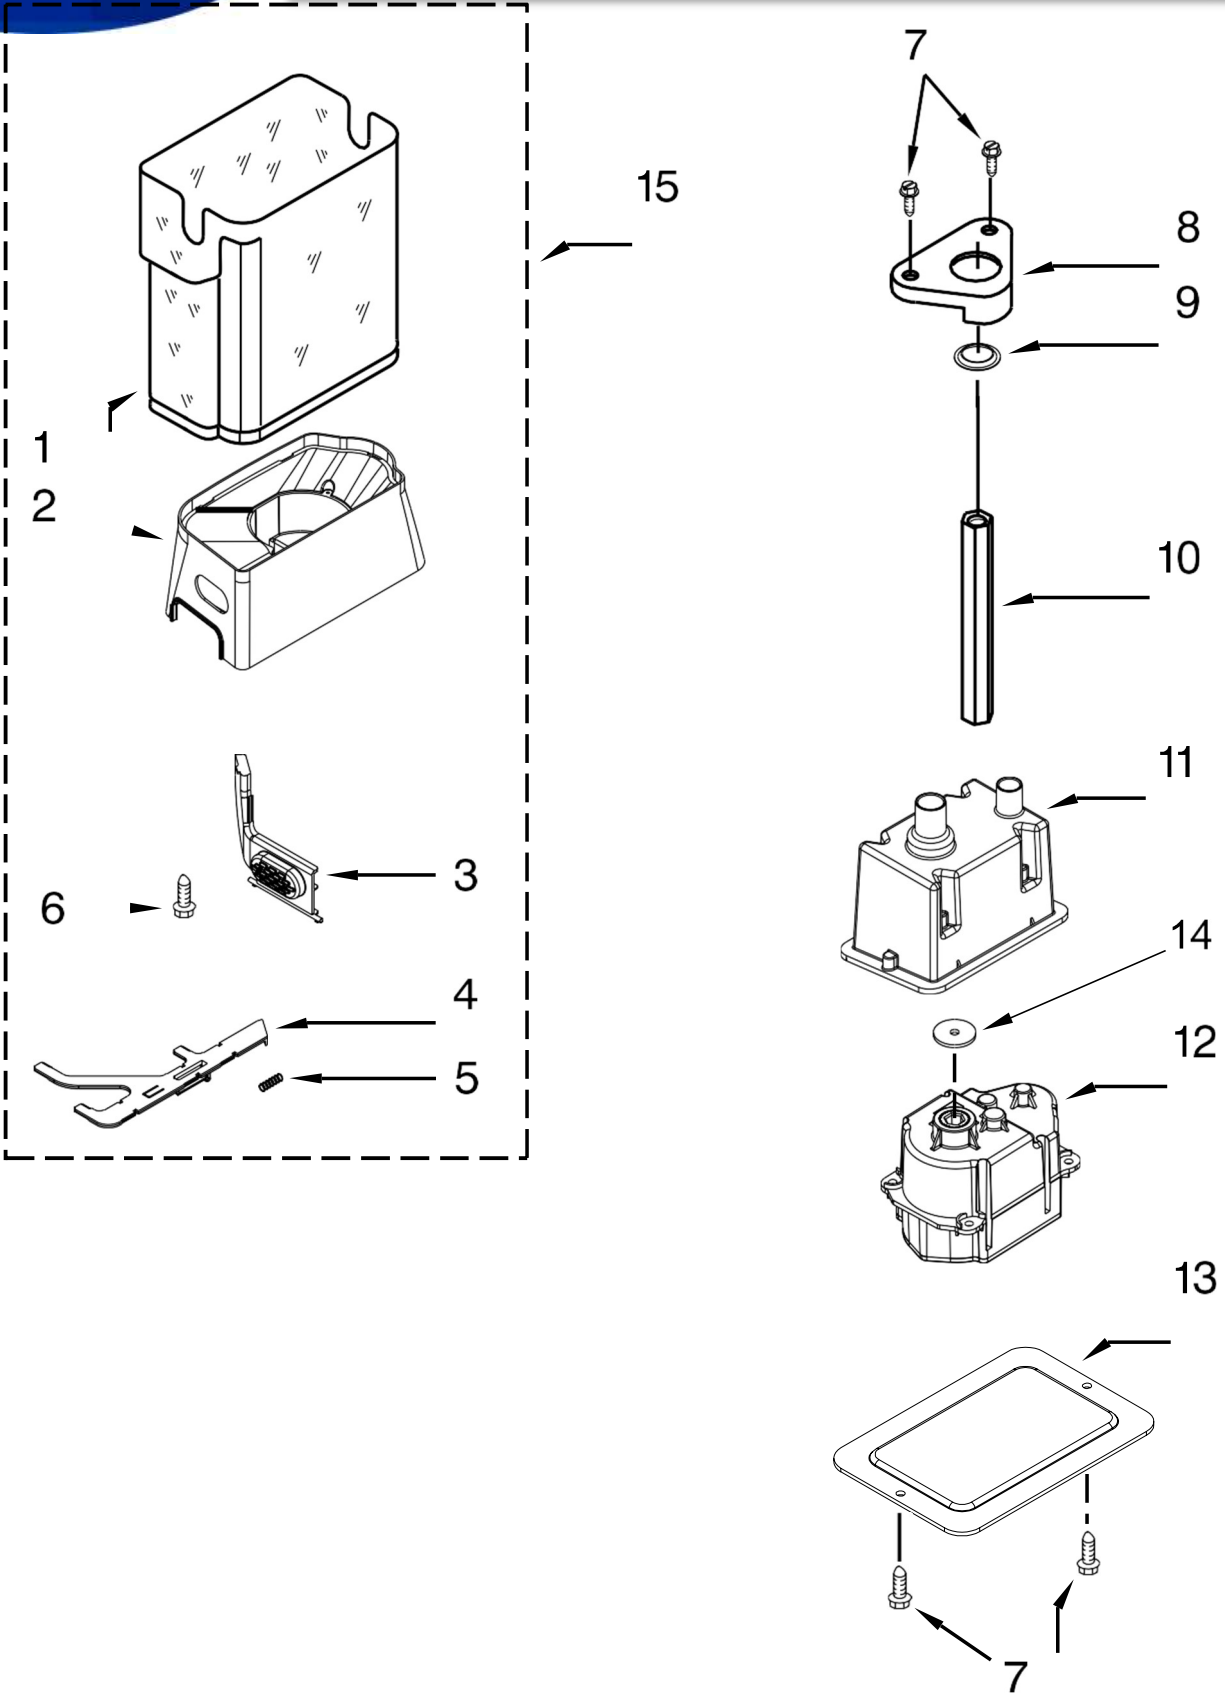

<u>Illus.</u> <u>No.</u>	<u>Part No.</u>	<u>Description</u>
1	2222965	Bin, Ice
2	W10134774	Bin, Crusher
3	2252265	Button, Bin
4	W10134783	Latch, Bin
5	2198608	Spring, Latch
6	2198671	Screw (Stainless)

<u>Illus.</u> <u>No.</u>	<u>Part No.</u>	<u>Description</u>
7	8281163	Screw (Stainless)
8	2188919	Clip, Shaft
9	2198628	Seal
10	2318082	Shaft, Drive
11	2318011	Enclosure, Motor

<u>Illus.</u> <u>No.</u>	<u>Part No.</u>	<u>Description</u>
12	2315547	Motor, Dispenser
13	2318028	Cover
14	W10254073	Washer
15	W10395657	Assembly, Ice Container