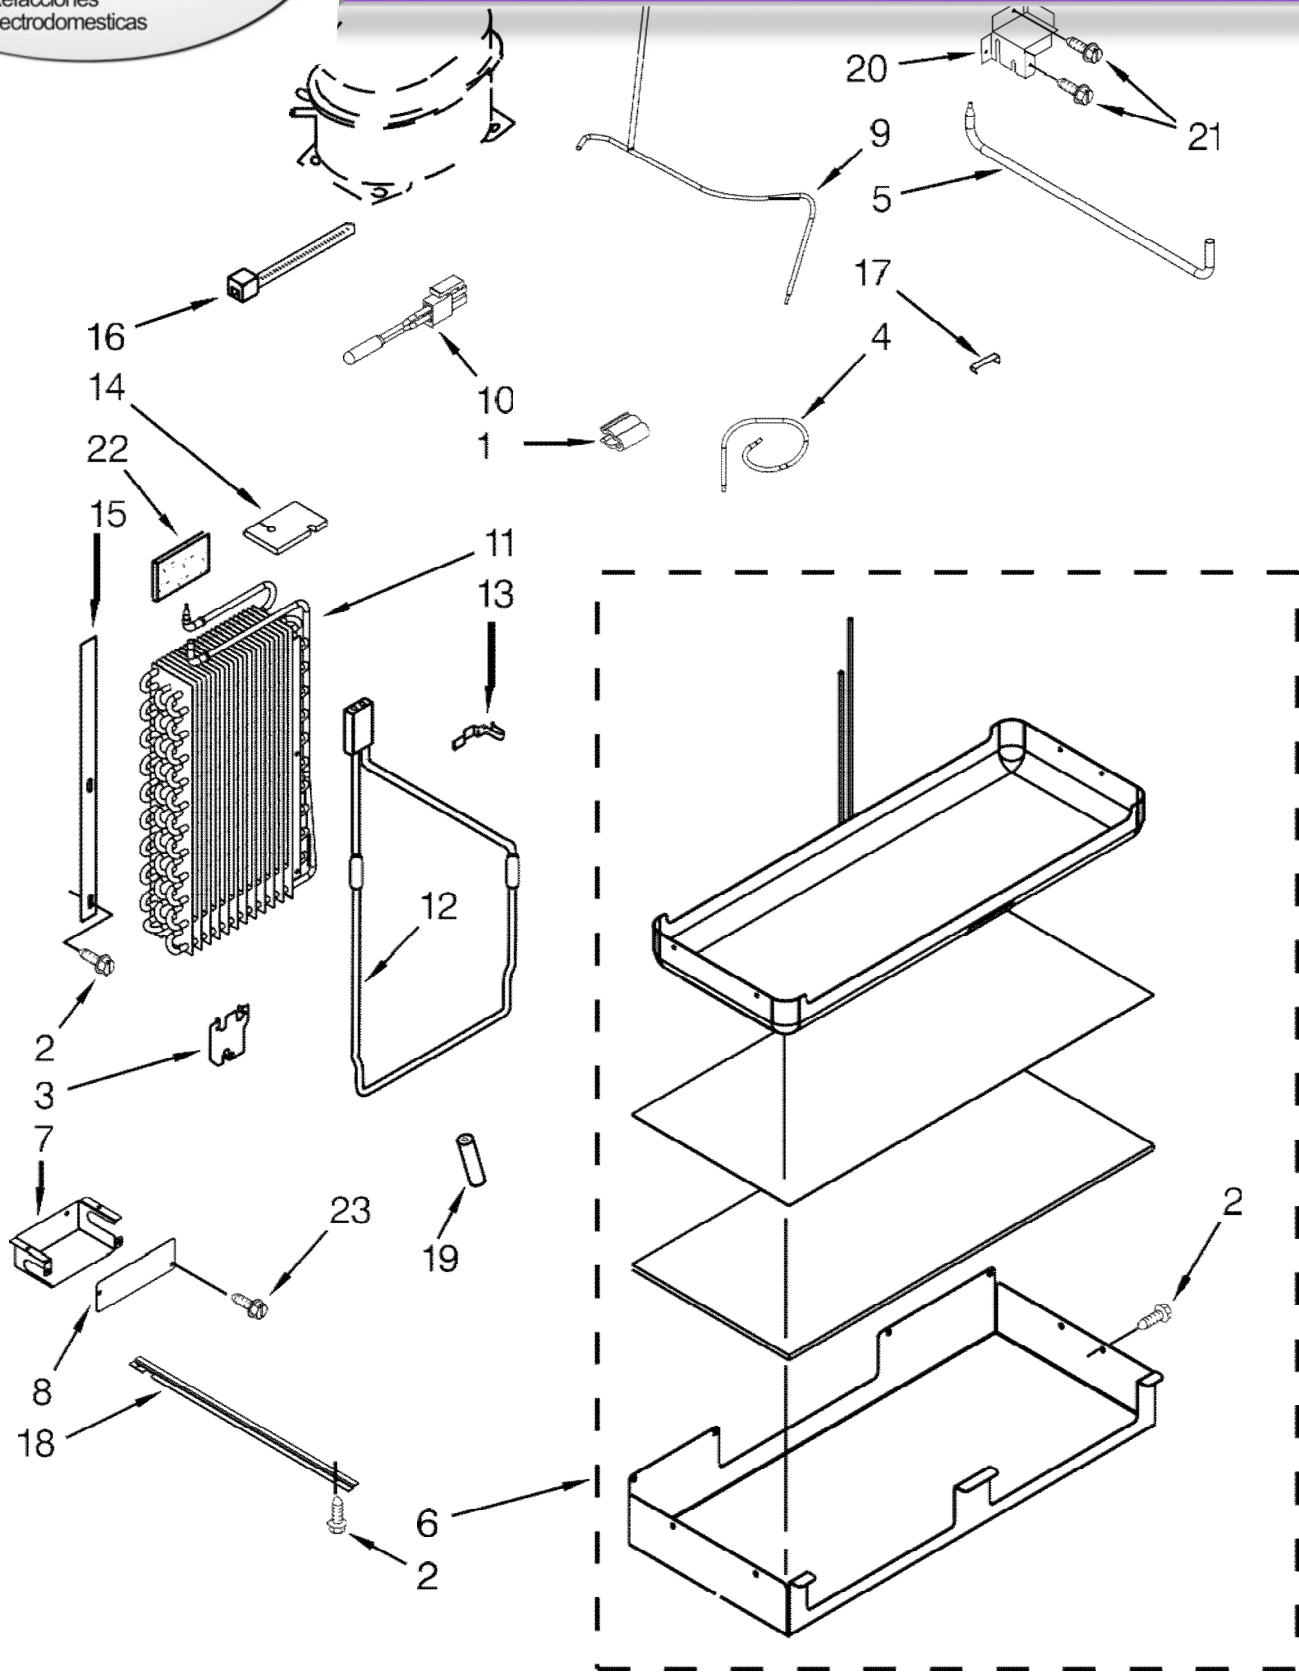

REFRIGERADOR KSSC48QTS03

REFRIGERADOR KSSC48QTS03

<u>Illus. No.</u>	<u>Part No.</u>	<u>Description</u>
1	9791833	Clip
2	486194	Screw
3	W10157752	Bracket, Heater
4	2309076	Tube, Suction
5	2309070	Tube, Connect Drier Restrictor
6	2320615	Drain Pan Assembly
7	W10151288	Cover, Wiring
8	W10153595	Cover, Box
9	W10121374	Tube, Discharge
10	2188820	Thermistor

<u>Illus. No.</u>	<u>Part No.</u>	<u>Description</u>
11	W10205102	Evaporator
12	W10140162	Heater, Defrost
13	1113048	Clamp, Heater
14	W10139908	Cover, Evap Seal
15	2220832	Gasket, Evaporator
16	2155774	Tie, Wire
17	W10169509	Clip, Heat Exchanger
19	2215648	Dampener
18	2320554	Support, Drain Pan
20	W10160981	Bracket, Air Return Assembly

<u>Illus. No.</u>	<u>Part No.</u>	<u>Description</u>
21	489464	Screw
22	2220241	Insulation, Sound
23	304392	Screw