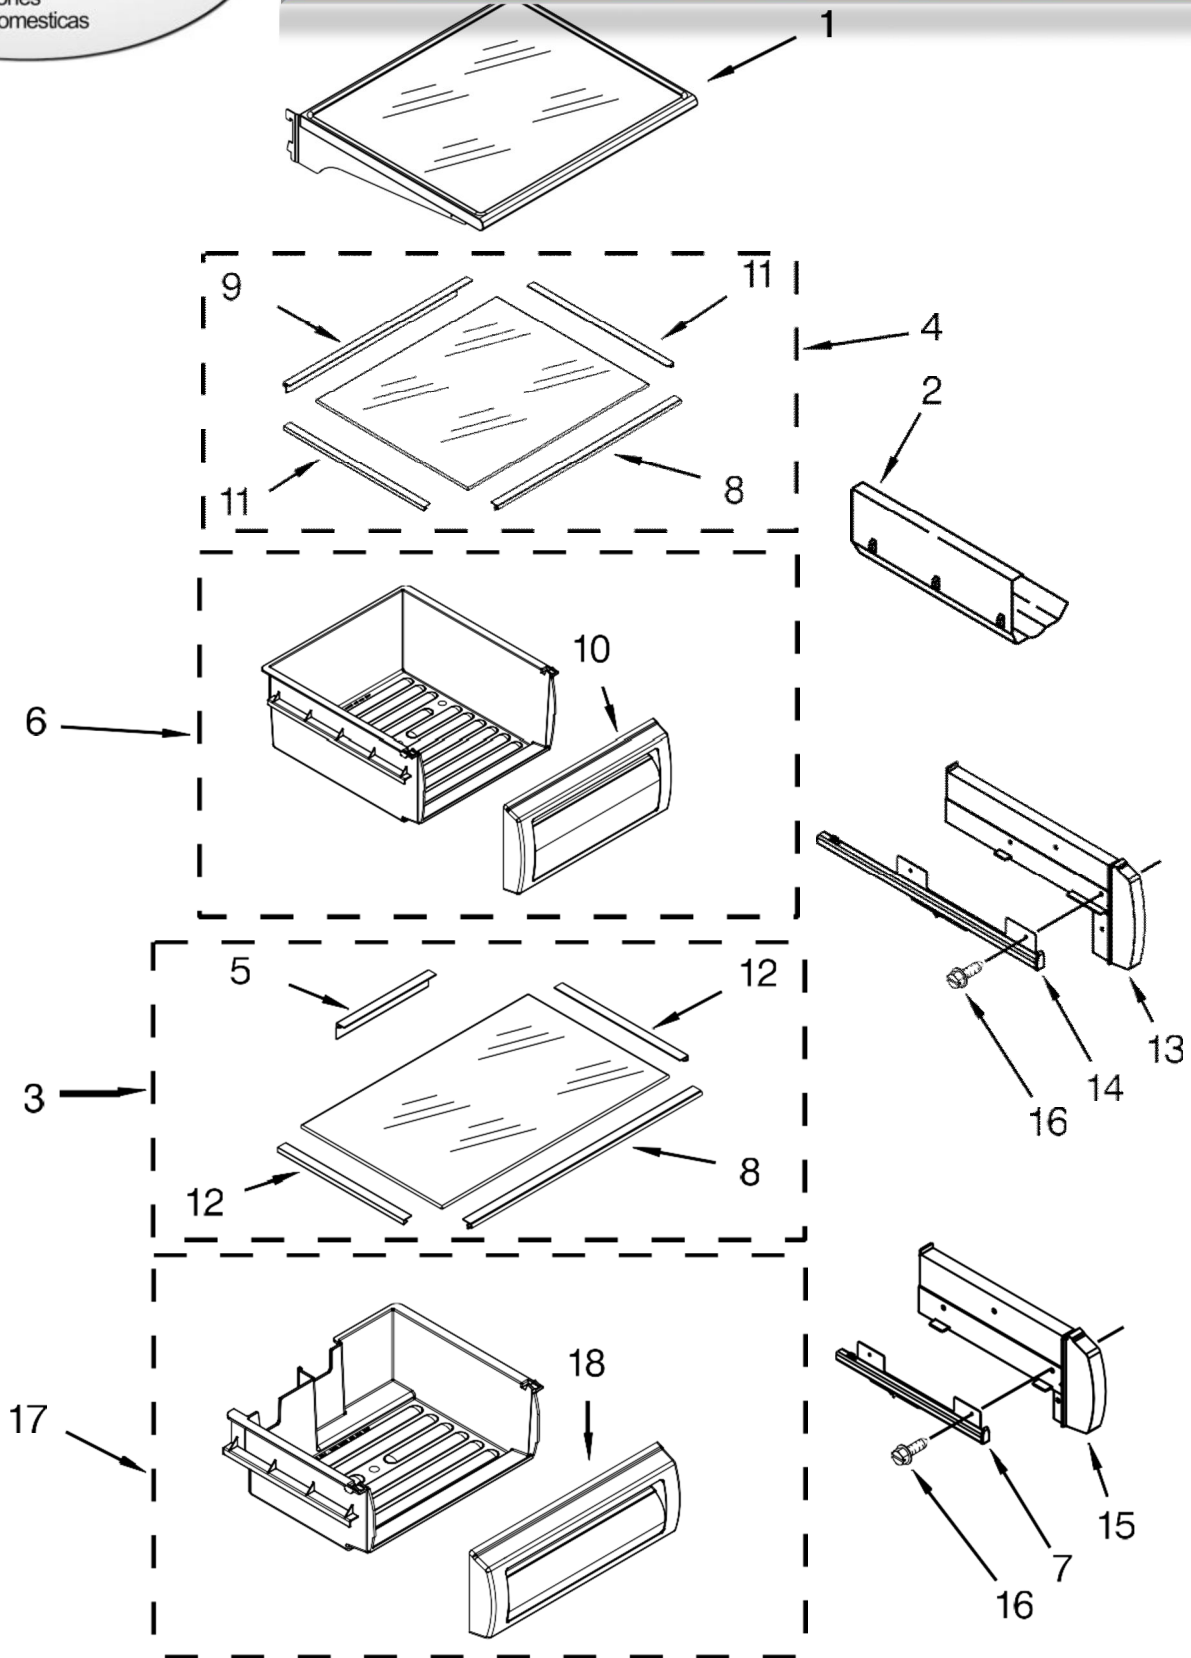

REFRIGERADOR KSSC48QTS03

<u>No.</u>	<u>Part No.</u>	<u>Description</u>	<u>No.</u>	<u>Part No.</u>	<u>Description</u>
5	2307596	Shield, Control Box	8	2223857	Socket, Light
6	487539	Screw (Stainless)	9	2326255	Bulb, Light
7	2306086	Assembly, UI	10	8281185	Screw (White)

Illus.
No. **Part No.** **Description**

- 1 2316546 Control Box
- 2 2317000 Clip, Control Box
- 3 2310390 Wire, Jumper
- 4 2324973 Bracket, Control Box

REFRIGERADOR KSSC48QTS03

REFRIGERADOR KSSC48QTS03

<u>Illus. No.</u>	<u>Part No.</u>	<u>Description</u>
1	2222593	Shelf Assembly, Fixed
2	2179404	Rack, Wine
3	2302843	Meat Pan Cover Assembly
4	2302836	Assembly, Crisper Cover
5	2257583	Trim, Glass Rear
6	2252413	Crisper Pan
7		Slide, Meat Pan
	2302954	Left Hand
	2302955	Right Hand
8		Trim, Glass Front (Not Serviceable)
9	2256255	Trim, Glass Rear