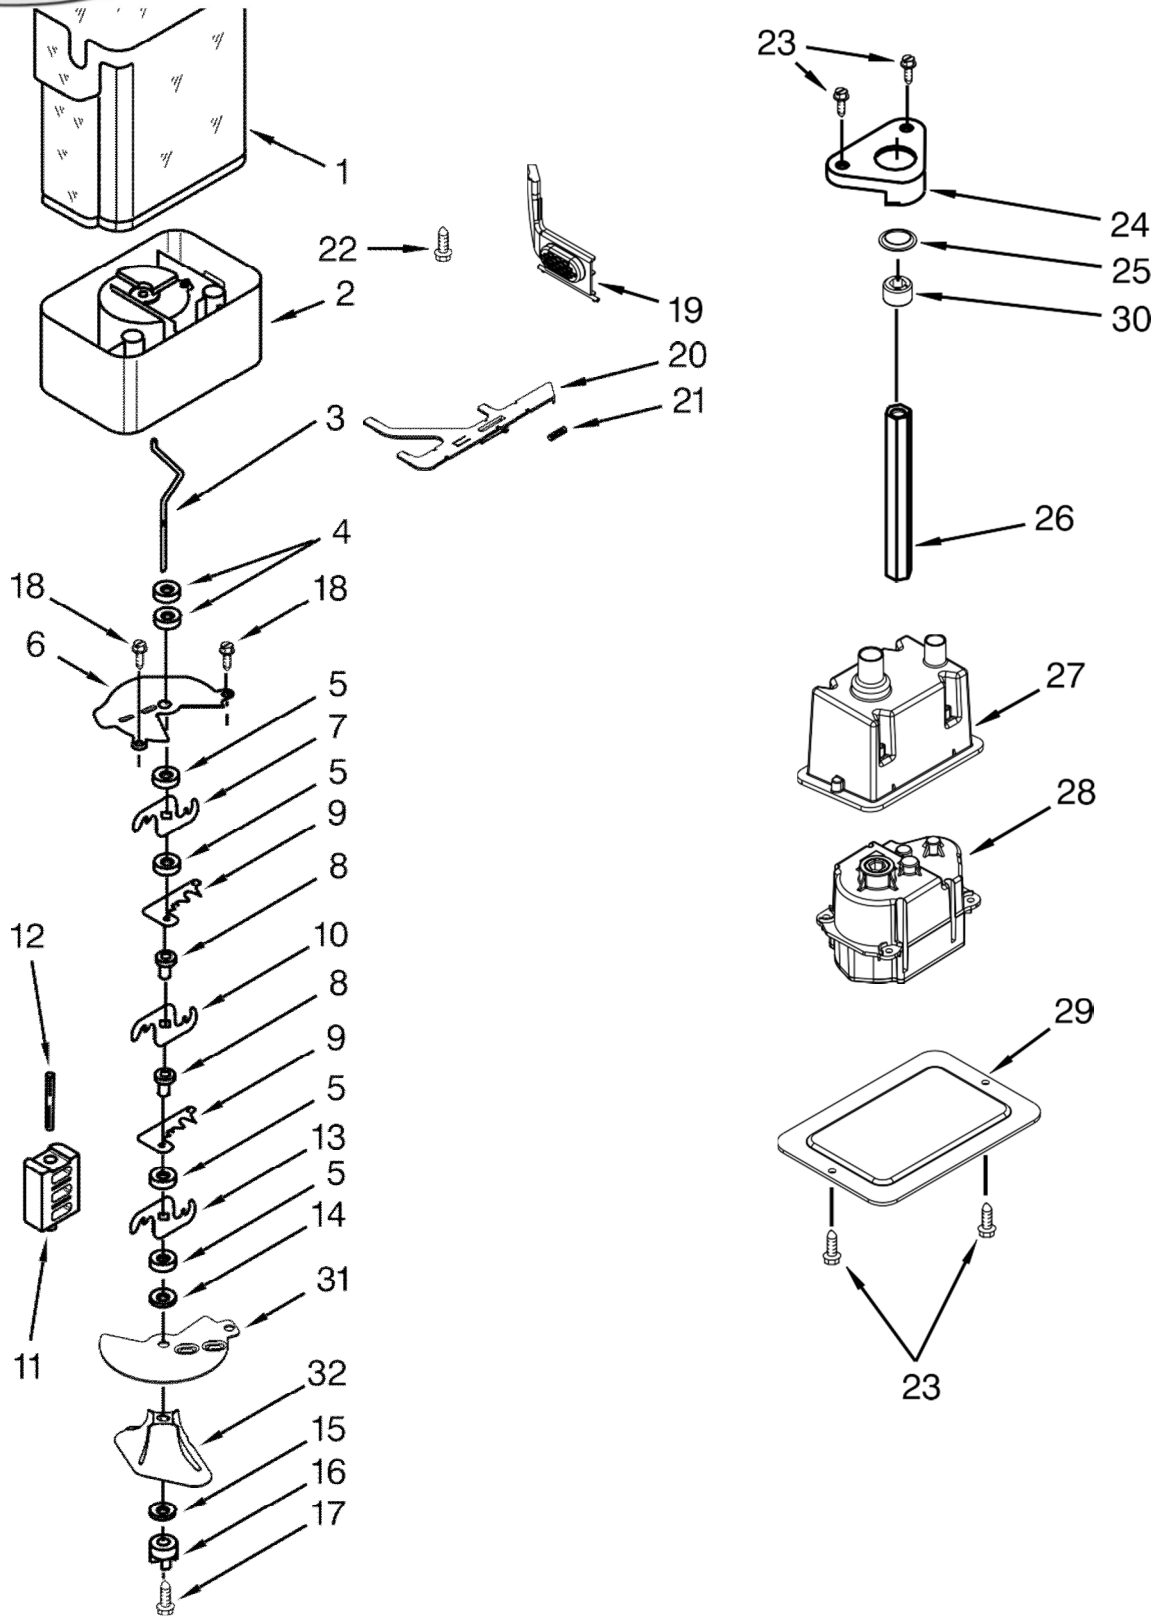

REFRIGERADOR KSSC48QTS03

<u>Illus. No.</u>	<u>Part No.</u>	<u>Description</u>
1	2259385	Motor, Evap
2	2198665	Tube, Circuit Board
3	2169142	Blade, Fan
4	2223733	Retainer, Fan Motor
5	2302817	Gasket, Cover
6	2223986	Grommet
7	486194	Screw
8	2259464	Wedge, Right Air Duct
9	488500	Screw
10	2223857	Socket, Light
11	488937	Clamp, Tube
12	2326255	Bulb, Light
13	489214	Screw
14	2182120	Fan Scroll
15	2259465	Wedge, Left Air Duct
16	2307775	Air Duct
17	2198643	Lens, Receiver
18		Block, Fan Scroll
	2209482	Right Hand
	2209066	Left Hand
19	2215650	Cover, Emitter

<u>Illus. No.</u>	<u>Part No.</u>	<u>Description</u>
20		Liner (Not A Serviceable Part)
21	2259025	Cover, Air Outlet
22	2307751	Light Shield
23	W10158005	Cover, Evaporator
24	2302851	Support, Air Duct Duct
25	487539	Screw (Stainless)
26	2198635	Spring, Door
27	2309284	Deflector, Air Duct
28	1112260	Support, Evaporator
29	2196483	Assembly, Shelf Stud
30	W10191952	Screw
31		Evaporator, Cover Rail
	2221107	Left Hand
	2259355	Right Hand
32	2220904	Gasket, Evaporator Cover
33	2259493	Cover, Receiver
34	W10139189	Assembly, Bi-Metal Wire
35	2306010	Thermistor
36	2317844	Assembly, Thermistor

<u>Illus. No.</u>	<u>Part No.</u>	<u>Description</u>
37	2006475	Screw (White)
38	2259032	Ladder, Shelf
39	2259445	Support, Ladder Screw
40	2198634	Pin, Door
41	W10193840	P.C. Board, Emitter
42	2198633	Flipper Shut Off
43	2255563	Slide, Icemaker Shut Off
44	W10193666	Board, Receiver Circuit
45	W10160570	Bi-Metal, Defrost
46	8281185	Screw (White)

REFRIGERADOR KSSC48QTS03