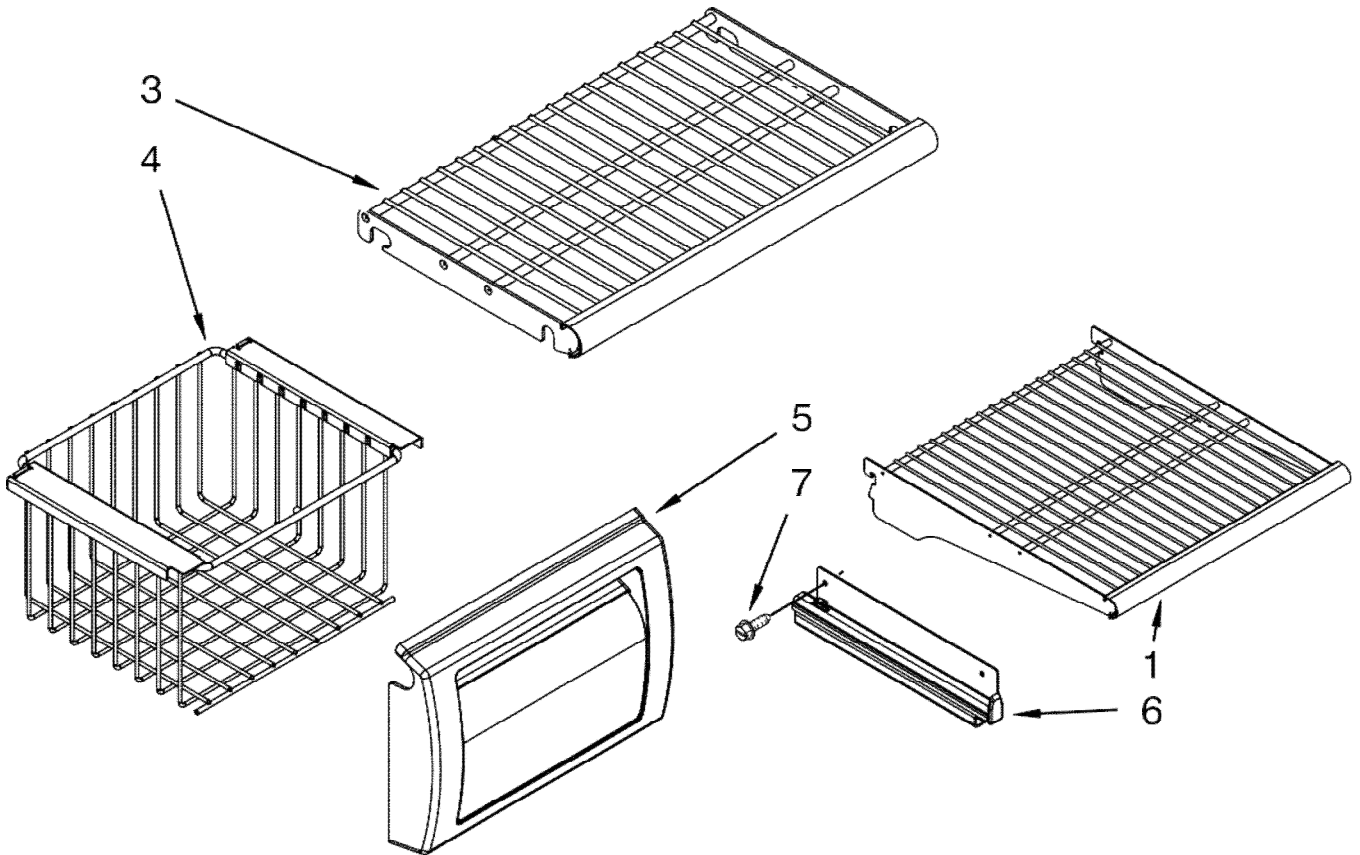

REFRIGERADOR KSSC48QTS03

Distribuidor Autorizado

SurteRápido.com

Venta de Refacciones
Electrodomesticas

REFRIGERADOR KSSC48QTS03

<u>Illus.</u> <u>No.</u>	<u>Part No.</u>	<u>Description</u>	<u>Illus.</u> <u>No.</u>	<u>Part No.</u>	<u>Description</u>
1	2302869	Wire Shelf	6		Slide, Basket
3	2302884	Shelf, Fixed		2259317	Right Hand
4	2259083	Basket, Freezer		2259318	Left Hand
5	2256271	Assembly, Basket Front	7	8533928	Screw (Stainless)