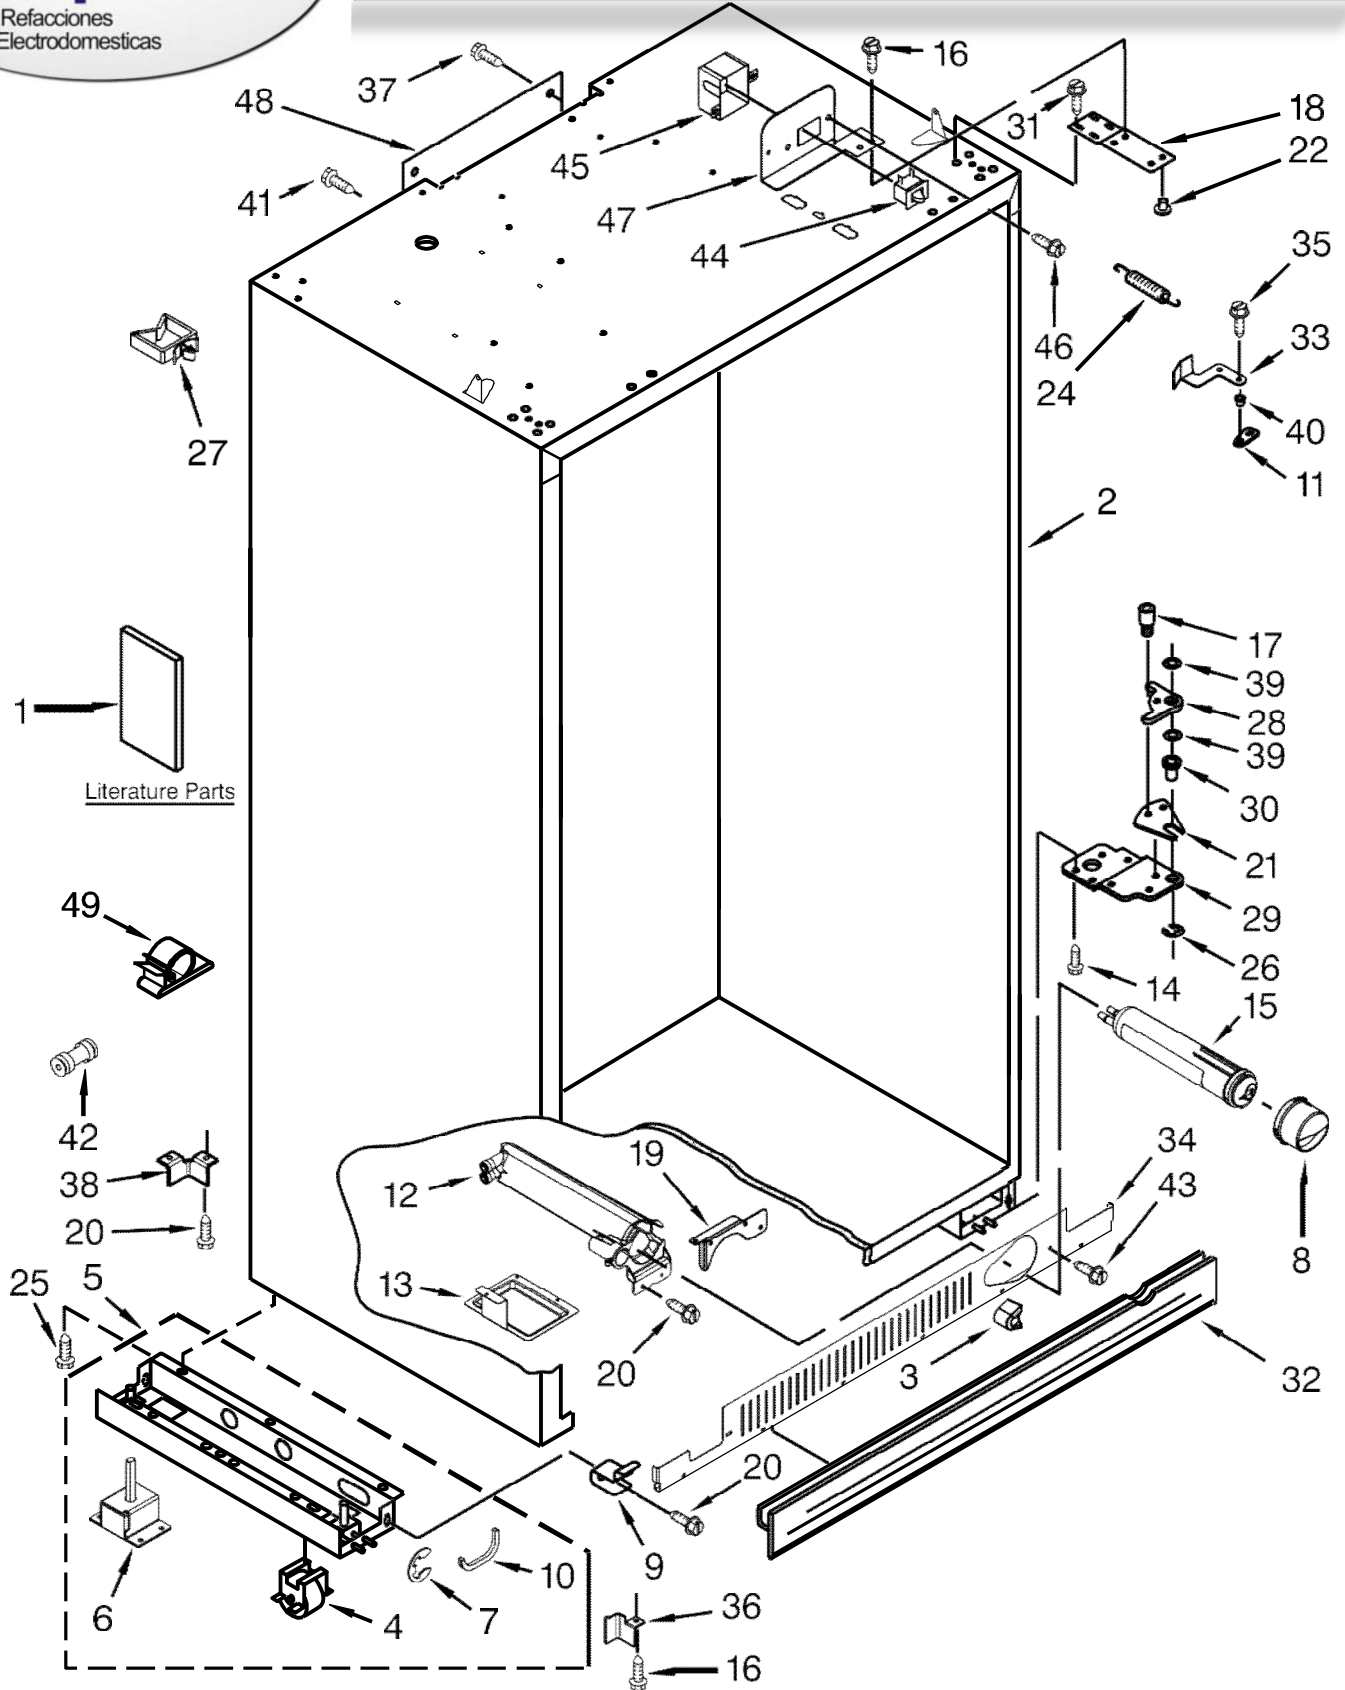

REFRIGERADOR KSSC48QTS03

REFRIGERADOR KSSC48QTS03

<u>Illus. No.</u>	<u>Part No.</u>	<u>Description</u>	<u>Illus. No.</u>	<u>Part No.</u>	<u>Description</u>	<u>Illus. No.</u>	<u>Part No.</u>	<u>Description</u>
1		Literature Parts	14	3400525	Screw	34		Grille Bottom, Front
	W10161714	Use & Care Guide	15	4396841	Filter, Water		2325186B	Black
	W10205635	Energy Guide	16	489399	Screw	35	2005921	Screw
	W10159832	Service & Wiring Sheet	17	3400230	Screw	36		Bracket, Support Base (Front)
	2306424	Icemaker and Ingredient Care Center Service Sheet	18	2257644	Hinge, Top		2006616	Left Hand
	2318069	Main Control Service Sheet	19	2318190	Bracket, Filter Mounting		2006556	Right Hand
	2316565	Installation Instructions	20	489464	Screw	37	1157158	Screw
2		Cabinet (Not A Serviceable Part)	21	2004994	Lock, Bushing	38	2006617	Bracket, Base Support
3		Button, Water Filter	22	2300082	Bushing	39	2006346	Washer, Extension Arm
	2260503B	Black	24	2221242	Spring, Door Closure (Green)	40	2266880	Bushing, Extension Arm
4	W10138054	Assembly, Roller		2004517	Spring, Door Closure (Black)	41	1163283	Screw
5		Support, Leveler Assembly	25	486194	Screw		2209709	Connector, Reducing Union
	W10163493	Right Hand	26	2005008	Retaining Ring, Adjustable Bushing	43	8281163	Screw (Stainless)
	W10163491	Left Hand	27	W10129069	Clip, Tube	44	1118894	Switch, Rocker Arm (Ref)
6	2005032	Leveler, Adjustable	28	2006342	Cover, Bottom Gap		1115373	Switch, Rocker Arm, Combination(Freezer)
7	2006841	Ring, Retainer	29		Hinge (Bottom)	45	2215938	Cover, Switch
8		Cap, Water Filter		2006780	Right Hand	46	487415	Screw
	2260518B	Black	30	2302876	Bushing, Adjustable	47		Bracket, Switch
9	2307640	Mounting Bracket, Grill	31	8533913	Screw		2221097	Right Hand
	2307584	Grommet, Crossover Tube	32		Skirt-Grille, Bottom		2221096	Left Hand
10	2005783	Closer, Door		2209026B	Black	48	2215612	Cover, Air Duct
11	W10121140	Housing, Water Filter	33		Extension Arm, Door Closer	49	2004514	Clip
12				2266882	Right Hand			
13	2318189	Tray, Filter Drip		2266881	Left Hand