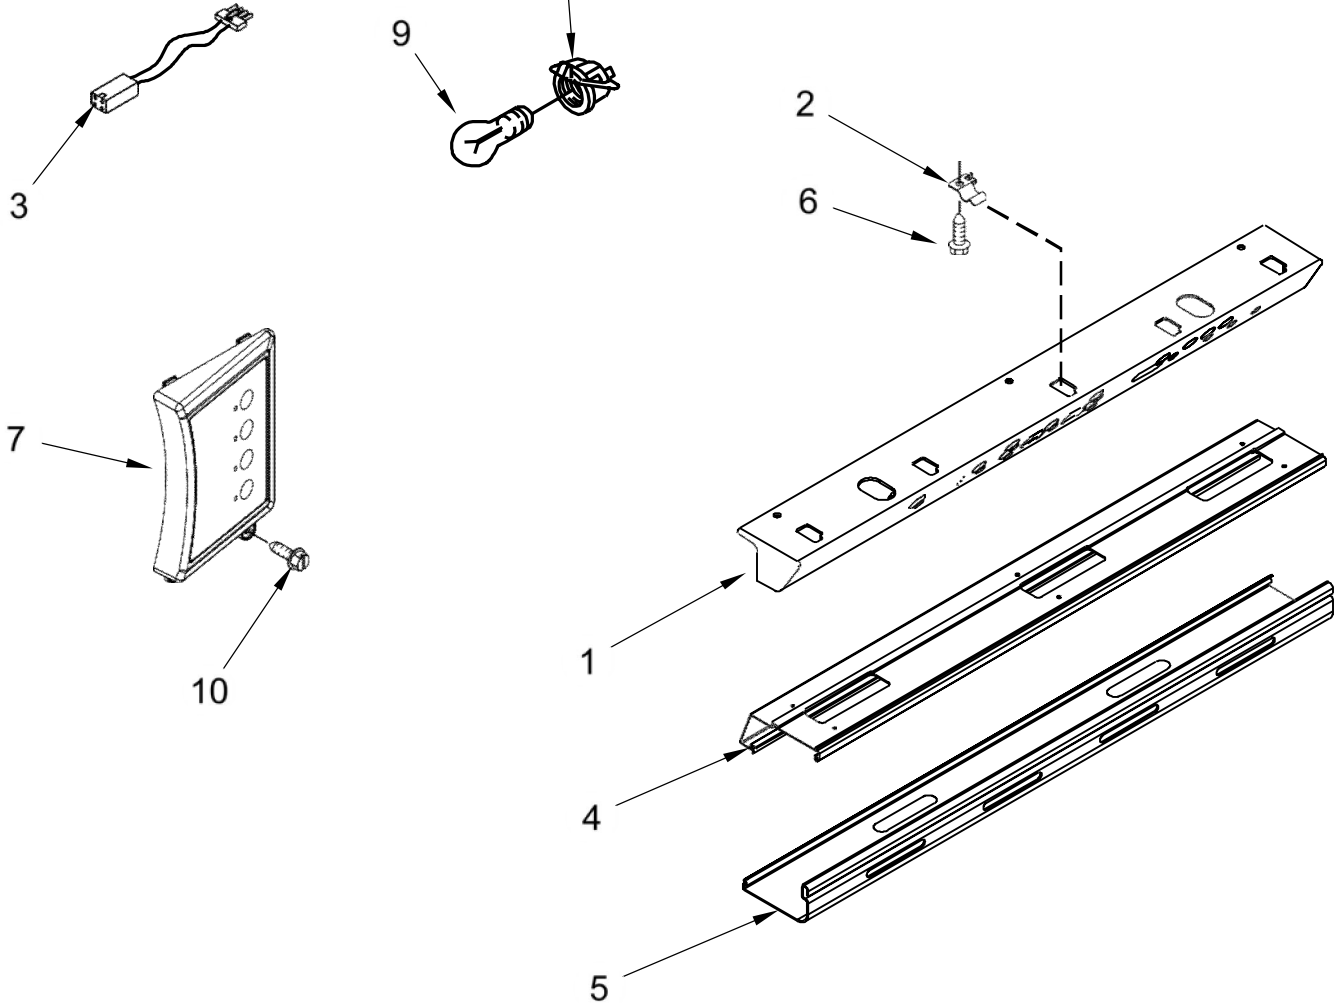

REFRIGERADOR KSSC48QTS03

<u>No.</u>	<u>Part No.</u>	<u>Description</u>	<u>No.</u>	<u>Part No.</u>	<u>Description</u>
5	2307596	Shield, Control Box	8	2223857	Socket, Light
6	487539	Screw (Stainless)	9	2326255	Bulb, Light
7	2306086	Assembly, UI	10	8281185	Screw (White)

Illus.
No.   **Part No.**   **Description**

- 1   2316546 Control Box
- 2   2317000 Clip, Control Box
- 3   2310390 Wire, Jumper
- 4   2324973 Bracket, Control Box