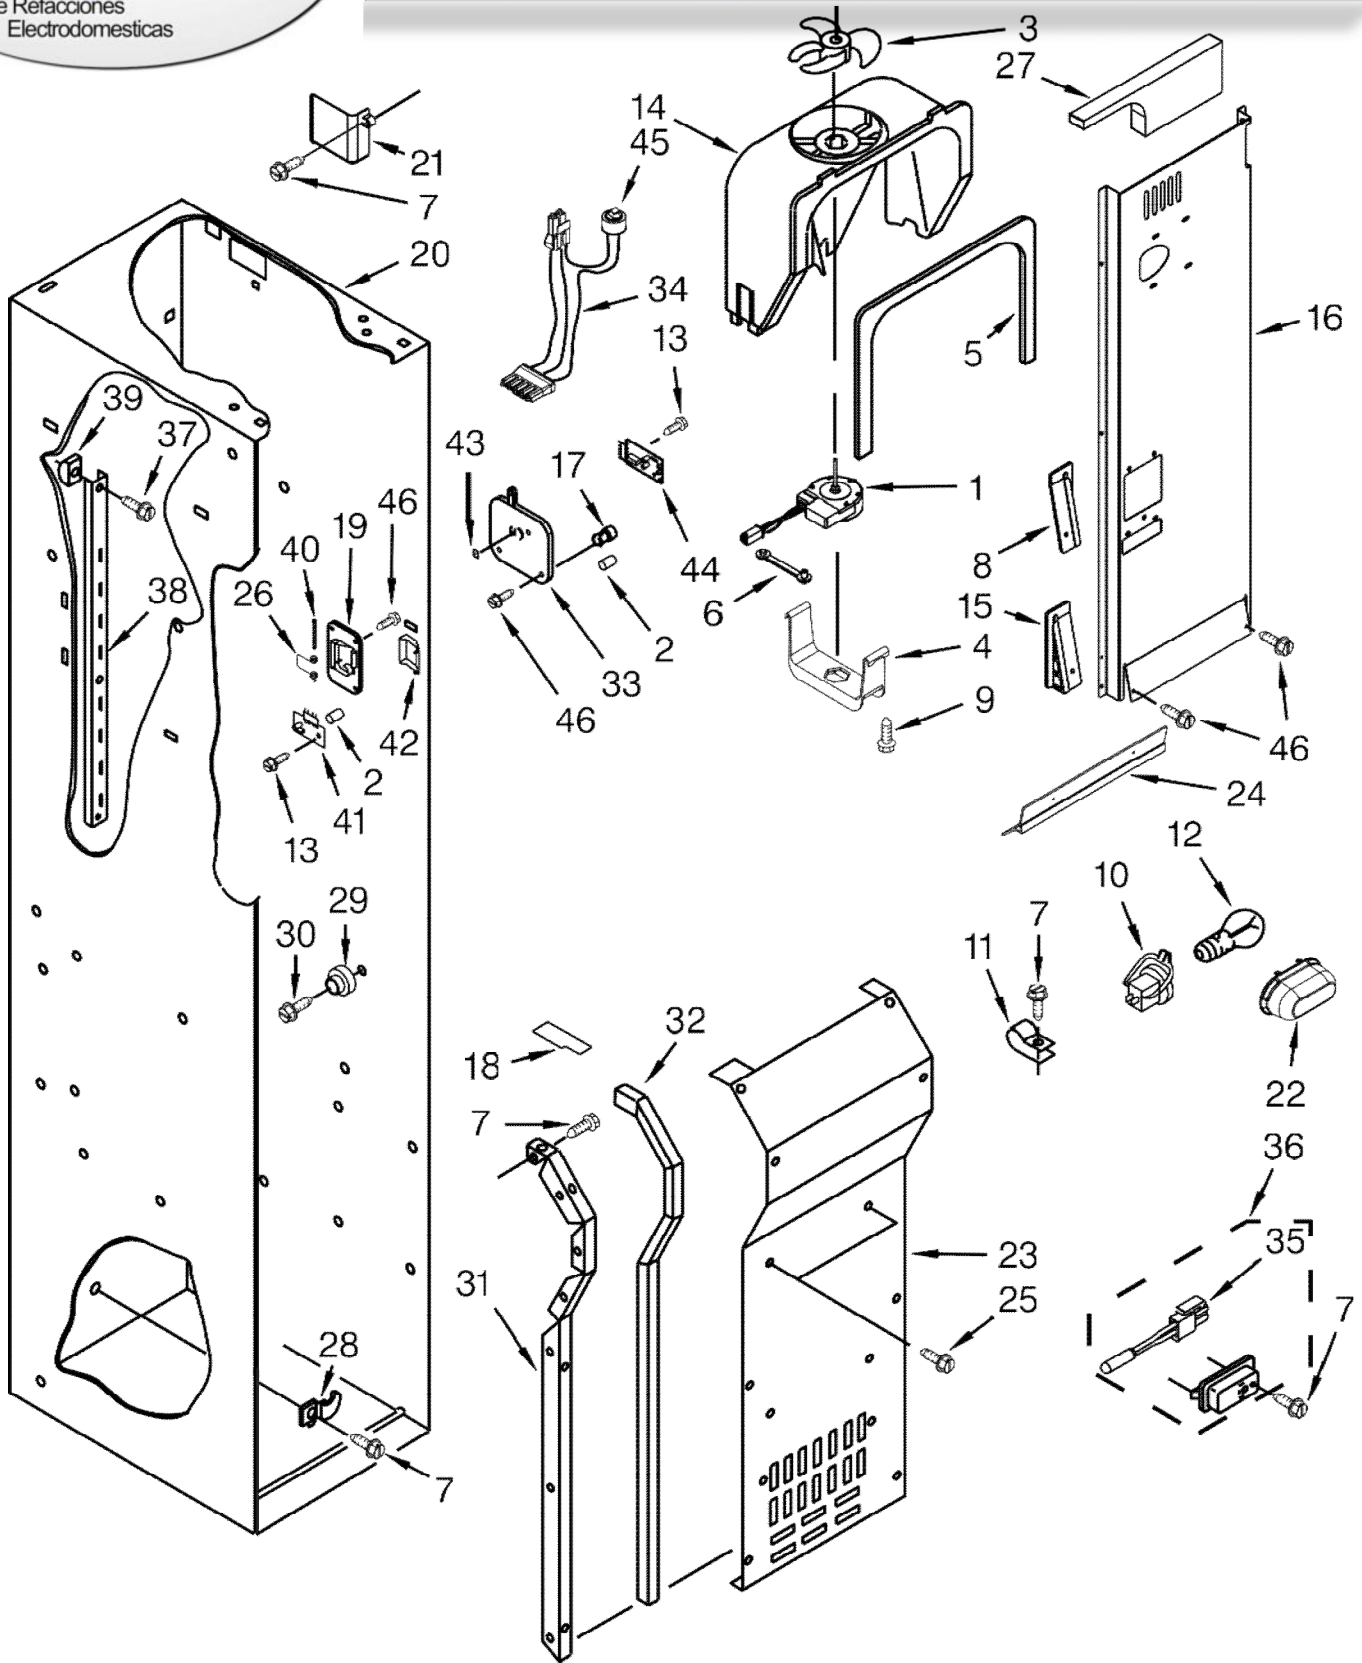

REFRIGERADOR KSSC48QTS03

REFRIGERADOR KSSC48QTS03

<u>Illus. No.</u>	<u>Part No.</u>	<u>Description</u>
1	2259385	Motor, Evap
2	2198665	Tube, Circuit Board
3	2169142	Blade, Fan
4	2223733	Retainer, Fan Motor
5	2302817	Gasket, Cover
6	2223986	Grommet
7	486194	Screw
8	2259464	Wedge, Right Air Duct
9	488500	Screw
10	2223857	Socket, Light
11	488937	Clamp, Tube
12	2326255	Bulb, Light
13	489214	Screw
14	2182120	Fan Scroll
15	2259465	Wedge, Left Air Duct
16	2307775	Air Duct
17	2198643	Lens, Receiver
18		Block, Fan Scroll
	2209482	Right Hand
	2209066	Left Hand
19	2215650	Cover, Emitter

<u>Illus. No.</u>	<u>Part No.</u>	<u>Description</u>
20		Liner (Not A Serviceable Part)
21	2259025	Cover, Air Outlet
22	2307751	Light Shield
23	W10158005	Cover, Evaporator
24	2302851	Support, Air Duct Duct
25	487539	Screw (Stainless)
26	2198635	Spring, Door
27	2309284	Deflector, Air Duct
28	1112260	Support, Evaporator
29	2196483	Assembly, Shelf Stud
30	W10191952	Screw
31		Evaporator, Cover Rail
	2221107	Left Hand
	2259355	Right Hand
32	2220904	Gasket, Evaporator Cover
33	2259493	Cover, Receiver
34	W10139189	Assembly, Bi-Metal Wire
35	2306010	Thermistor
36	2317844	Assembly, Thermistor

<u>Illus. No.</u>	<u>Part No.</u>	<u>Description</u>
37	2006475	Screw (White)
38	2259032	Ladder, Shelf
39	2259445	Support, Ladder Screw
40	2198634	Pin, Door
41	W10193840	P.C. Board, Emitter
42	2198633	Flipper Shut Off
43	2255563	Slide, Icemaker Shut Off
44	W10193666	Board, Receiver Circuit
45	W10160570	Bi-Metal, Defrost
46	8281185	Screw (White)