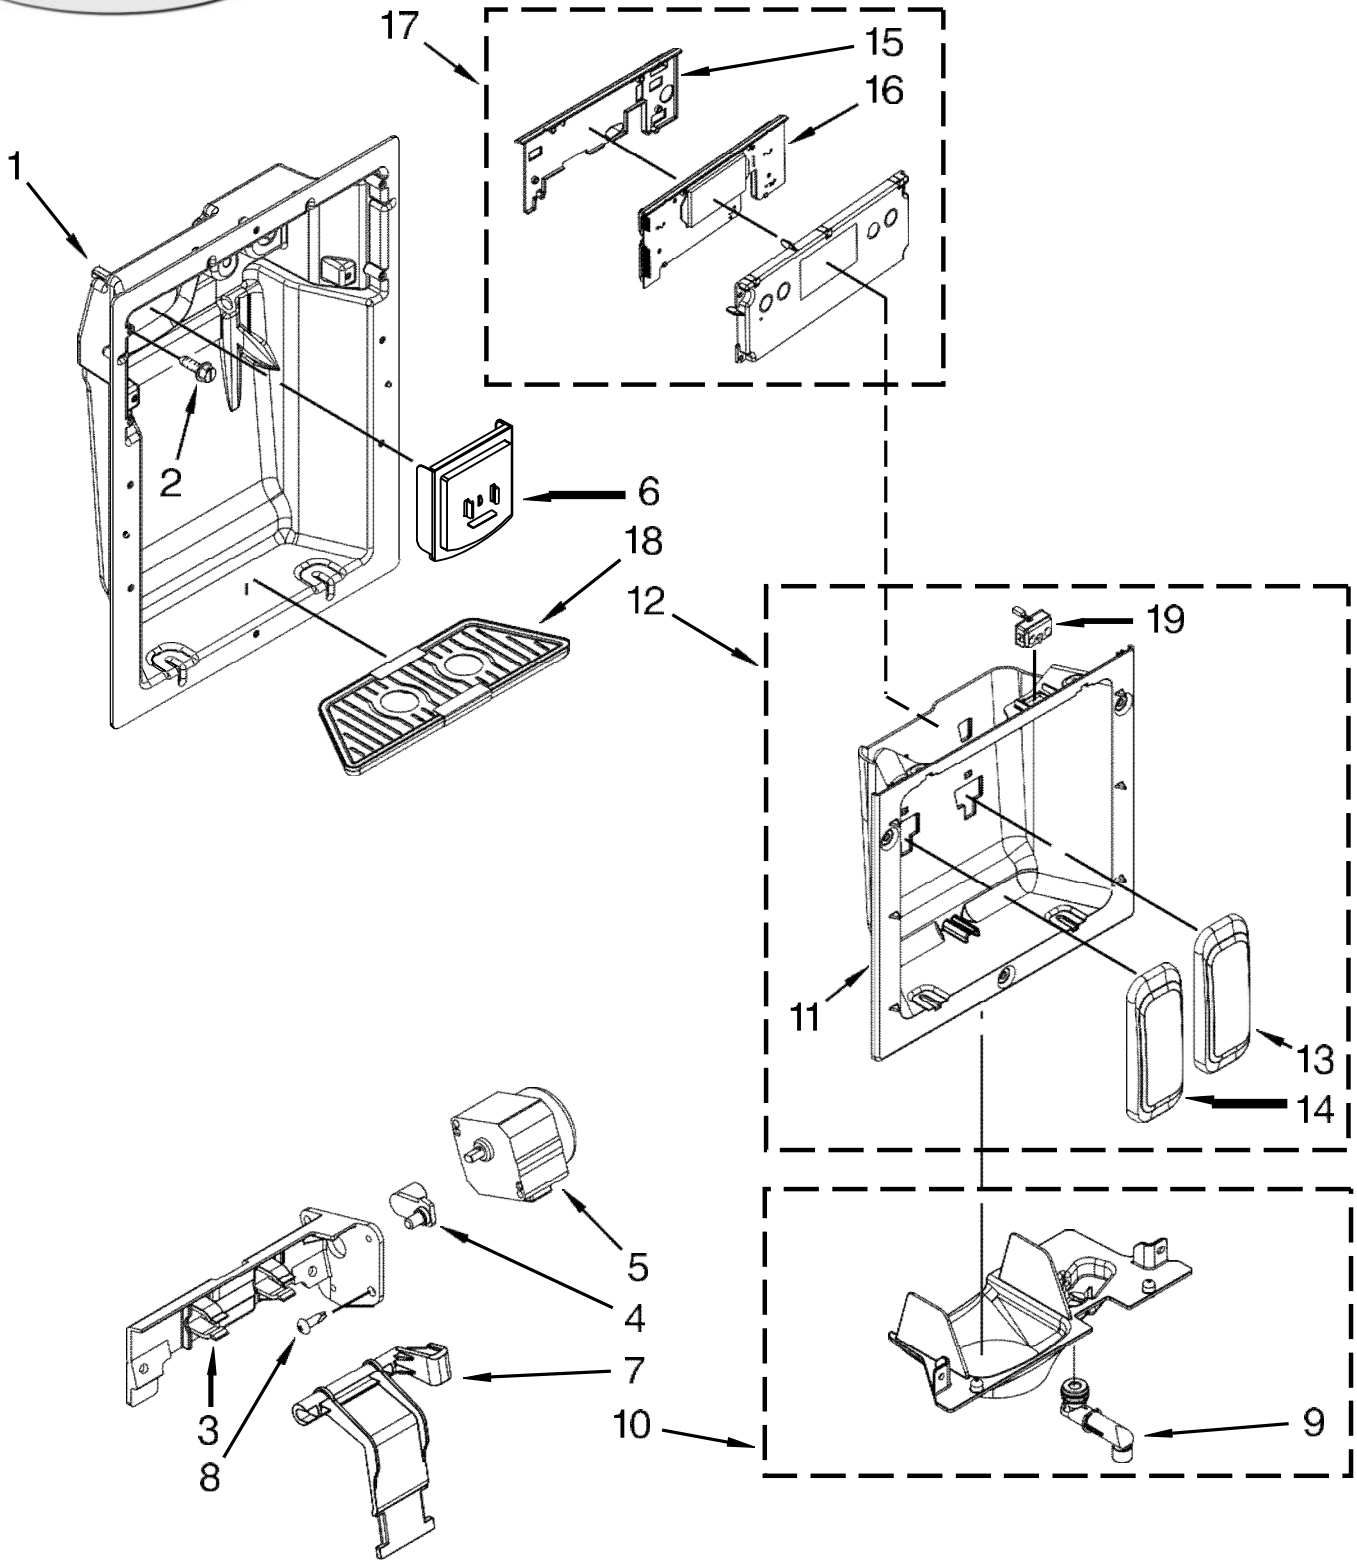

REFRIGERADOR KSSC48QTS03

REFRIGERADOR KSSC48QTS03

<u>Illus. No.</u>	<u>Part No.</u>	<u>Description</u>
1		Housing, Dispenser (Not Serviced)
2	486194	Screw
3	W10132946	Bracket, Motor
4	2305242	Connector, Door Bracket
5	2318021	Motor, Ice Door
6	2180353	Door, Ice
7	2318020	Support, Ice Door
8	4449745	Screw

<u>Illus. No.</u>	<u>Part No.</u>	<u>Description</u>
9	2305235	Assembly, Spigot
10	2318017	Assembly, Separator
11		Housing, Middle (Not Available Order Item 12)
12		Assembly, Dispenser Housing
	2307675US	Universal Silver
13		Assembly, Pad
	2305307GN	Universal Silver

<u>Illus. No.</u>	<u>Part No.</u>	<u>Description</u>
14		Assembly, Pad
	2305306GN	Universal Silver
15	2305219	Cover, Control
16	2321746	Assembly, UI Control Cover
17	W10151236	Assembly, UI
18		Tray, Drip
	2318062US	Universal Silver
19	2305342	Assembly, LED