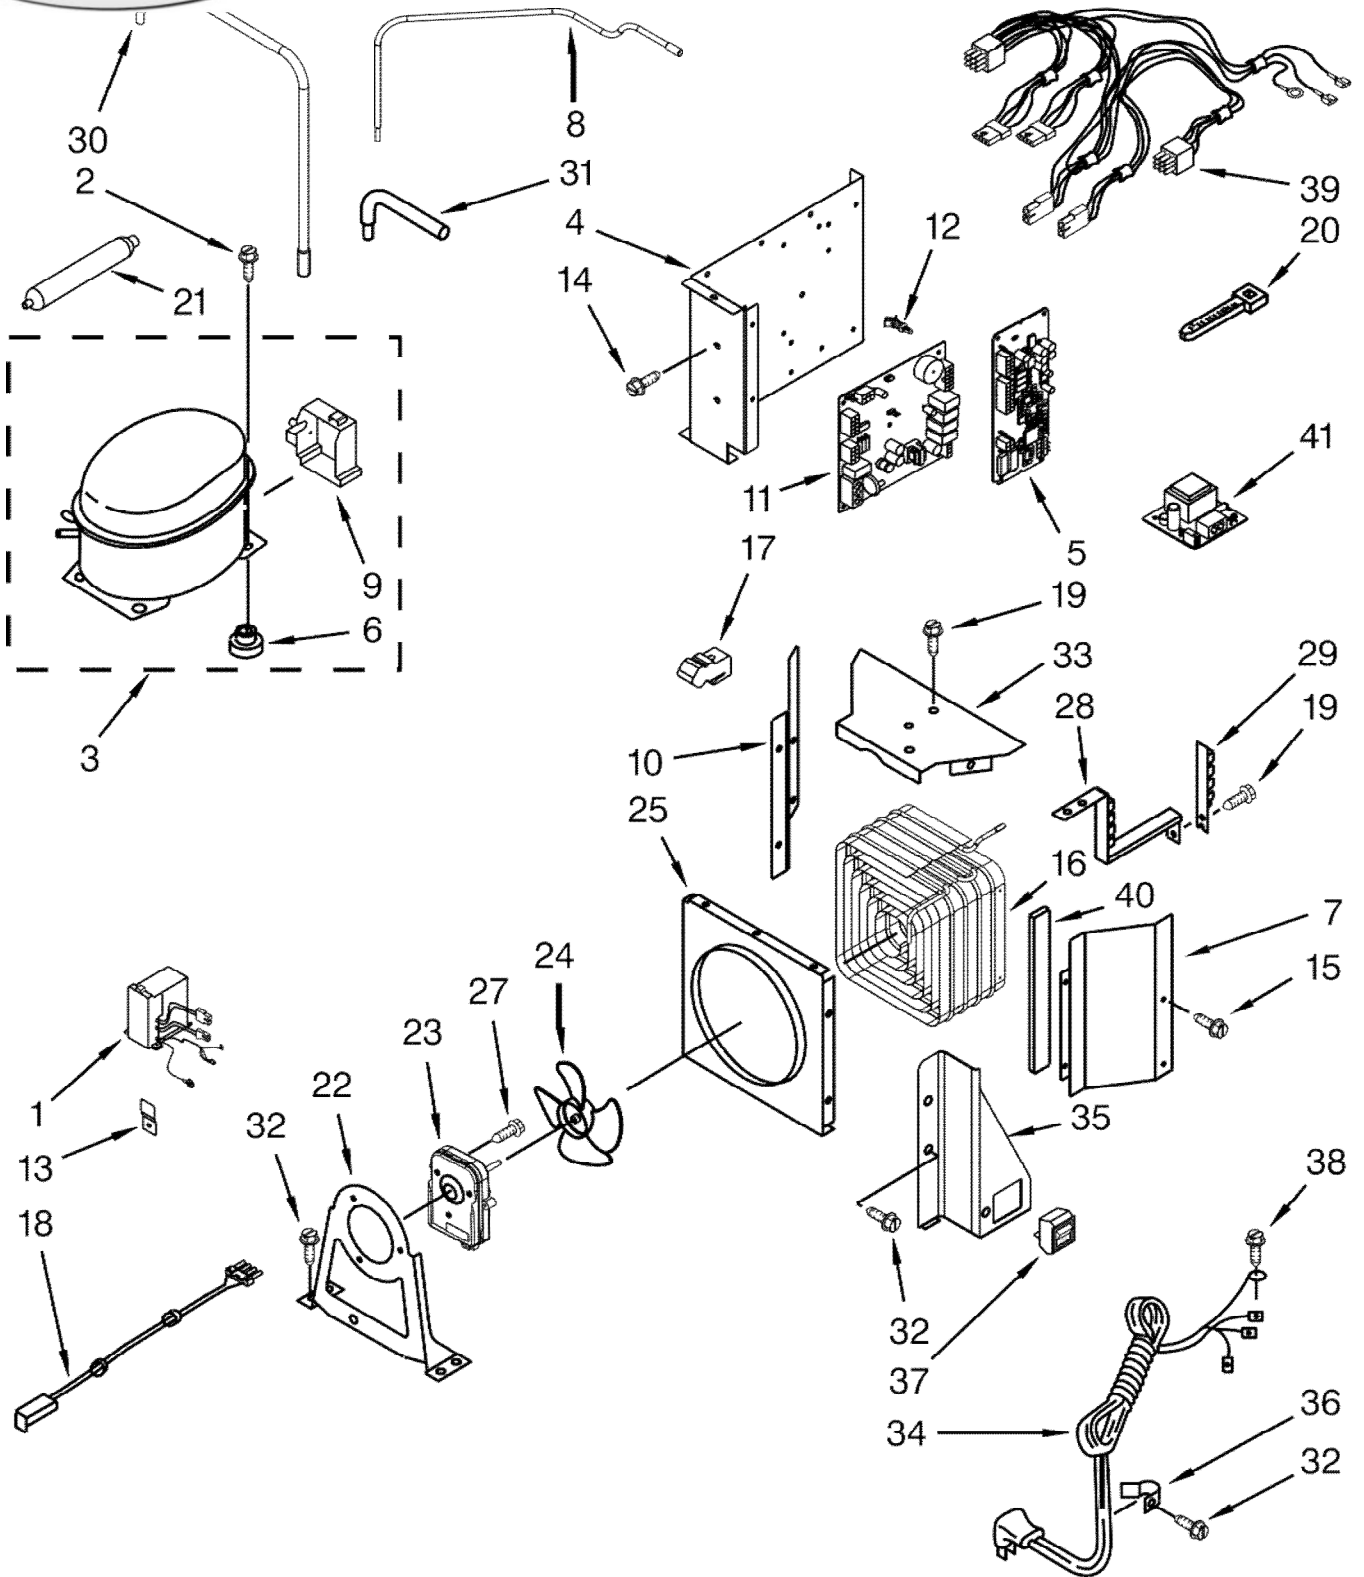

REFRIGERADOR KSSC48QTS03

REFRIGERADOR KSSC48QTS03

<u>Illus. No.</u>	<u>Part No.</u>	<u>Description</u>
1	W10133449	Inverter Box
2	489373	Screw
3	W10173296	Compressor
4	2318087	Housing, Control Board
5	2318054	Control. Electronic
6	1100826	Grommet
7		Support, Condenser
	2309002	Right Hand
	2309001	Left Hand
8	2307694	Tube, Heat Loop Transition
9	2215676	Cover, Terminal
11	W10121049	Control Board
12	2203075	Spacer
13	2256328	Bracket, Inverter Mounting
14	486194	Screw
15	1157158	Screw
16	2307998	Condenser
17	2309431	Grommet

<u>Illus. No.</u>	<u>Part No.</u>	<u>Description</u>
18	2310207	Assembly, Condenser Fan Wire
19	489399	Screw
20	2155774	Tie, Wire
21	W10175593	Drier
22	W10136614	Bracket, Fan Motor
23	2188875	Motor, Condenser
24	W10139483	Blade, Fan
25	2003169	Orifice, Fan
27	8533993	Screw
28	2317031	Assembly, Bracket
29	2317030	Assembly, Arm
30	2307566	Tube, Drier Transition
31	2194319	Tube, Process
32	486194	Screw
33	2309000	Cover, Condenser
34	2310251	Service Cord
35	W10185556	Bracket, Mounting (Power Switch)
36	549193	Clamp, Power Cord

<u>Illus. No.</u>	<u>Part No.</u>	<u>Description</u>
37	2266802	Switch, Power Disconnect
38	487294	Screw
39	W10178860	Harness, Unit
40	2309432	Gasket, Condenser
41	2259350	Board, Power Supply
		Following Parts Not Illustrated
	978025	Valve, Access
	978026	Valve, Access
	978027	Valve, Access
	978028	Valve, Access
	978029	Valve, Access
	978030	Valve, Access
	876764	Valve, Access
		REFRIGERANT CHARGE
		5.50 oz. (R-134A)