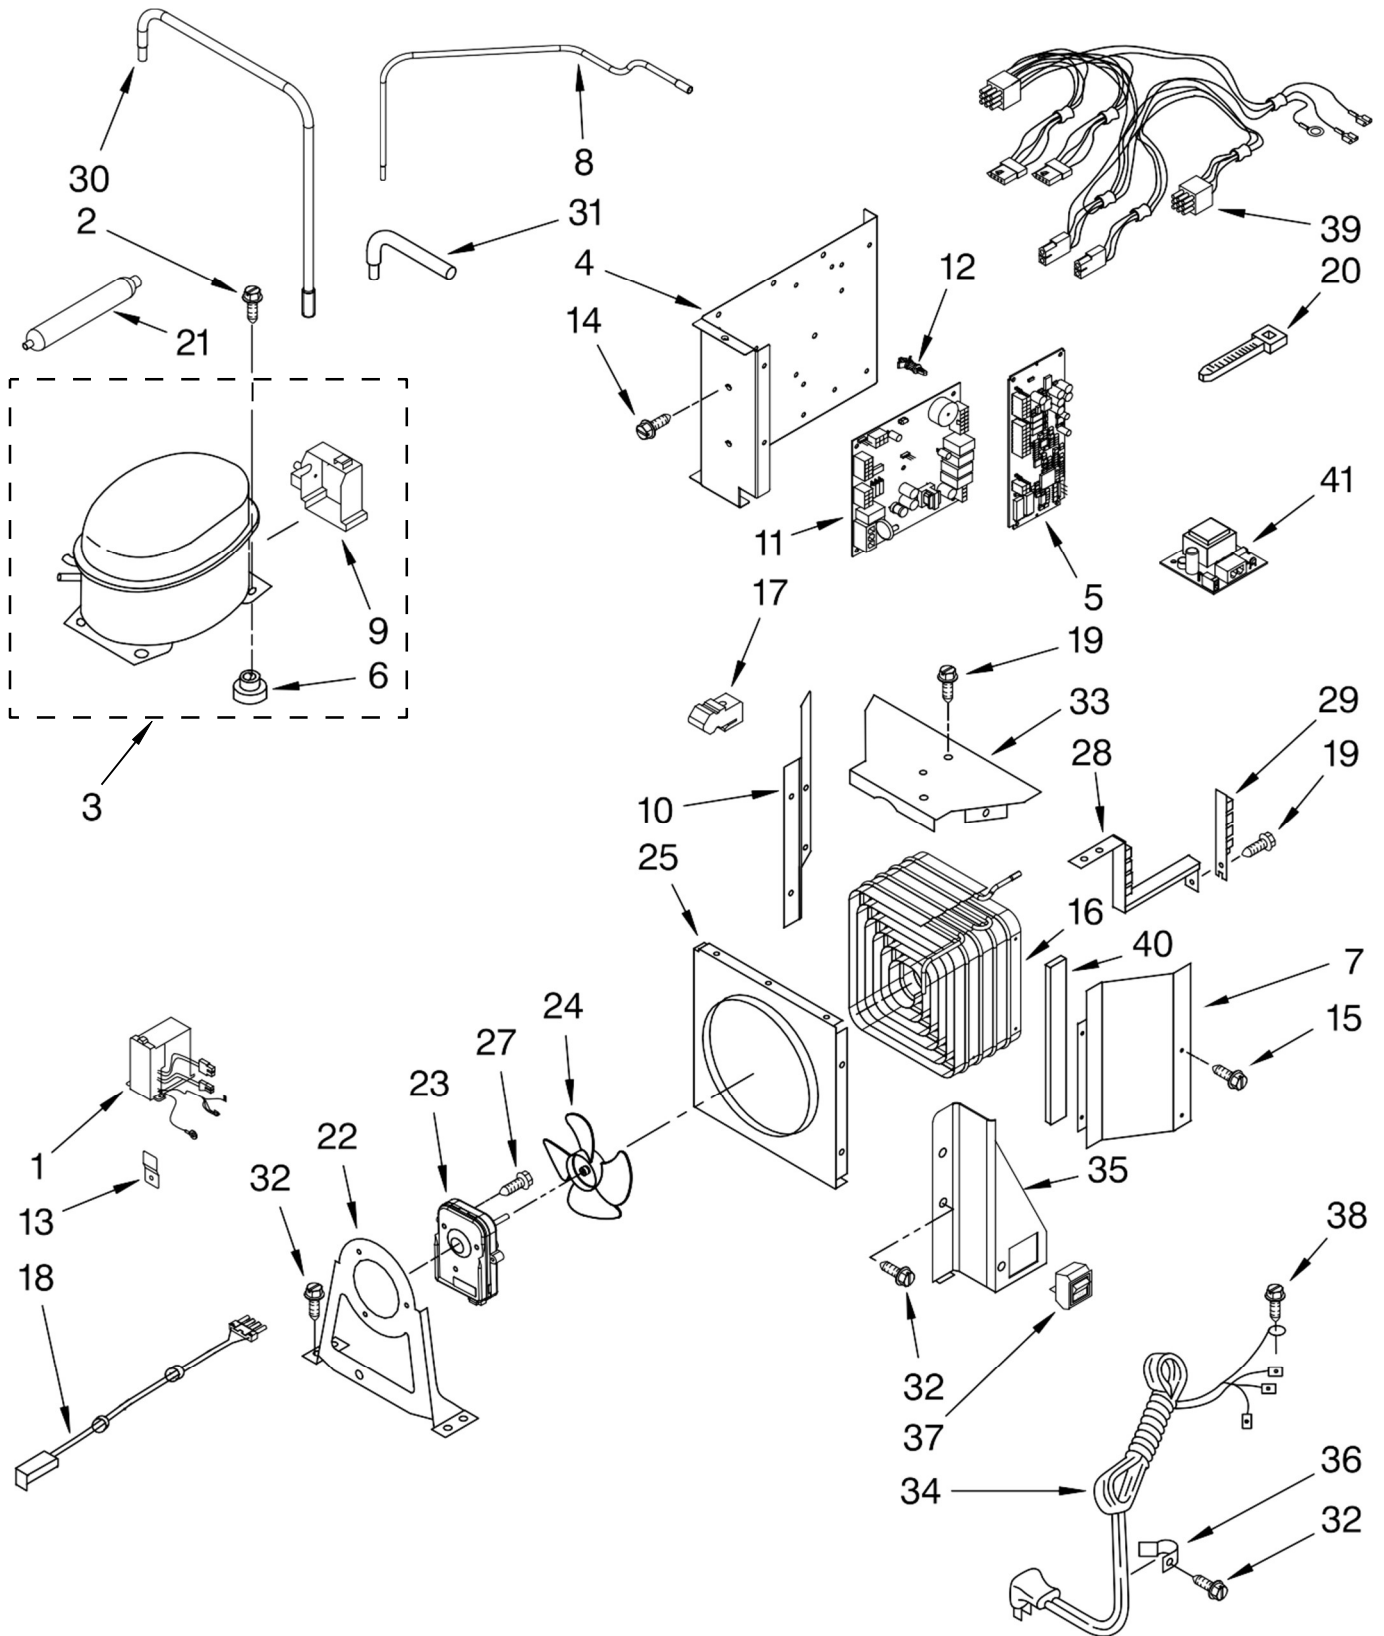

Illus. No.	Part No.	DESCRIPTION	Illus. No.	Part No.	DESCRIPTION	Illus. No.	Part No.	DESCRIPTION
1	W10133449	Inverter Box	19	489399	Screw	41	2259350	Power Supply, Ingredient Care Center
2	489373	Screw, Compressor Mounting (4)	20	2155774	Wire Tie	Following Parts Not Illustrated and Optional Parts Not Included		
3	W10173296	Compressor (Includes Items 6 & 9)(Also Order 876765 Tube Kit)	21	W10175593	Drier			
4	2318087	Housing, Control Board	22	W10136614	Bracket, Fan Motor (Condenser Fan)	978025		Valve, Access (1/4")
5	2318054	Control Board	23	2188875	Motor, Fan	978026		Valve, Access (5/16")
6	1100826	Grommet, Mounting	24	W10139483	Blade, Fan	978027		Valve, Access (3/8")
7	2309002	Support, Conenser	25	2003169	Orifice, Fan	978028		Valve, Access (1/2")
8	W10197004	Tube, Tranisiton (Cond/Ht Loop) (Right)	27	8533993	Screw	978029		Valve, Access (5/8")
9	2215676	Terminal Cover	28	2317031	Bracket, Vibration (Condenser)	978030		Valve, Access (3/4")
10	2309001	Support, Condenser (Left)	29	2317030	Arm, Vibration (Condenser)	876764		Valve, Access (3/16")
11	W10219462	Control Board	30	2307566	Tube, Transition (Condenser/Drier)	REFRIGERANT CHARGE		
12	2203075	Spacer (5)	31	2194319	Tube, Process			7.75 oz.
13	2256328	Bracket, Inverter Box	32	486194	Screw			(R-134A)
14	486194	Screw	33	2309000	Cover, Condenser			
15	1157158	Screw	34	2310196	Service Cord			
16	2307998	Condenser	35	W10185556	Bracket, Mounting (Power Switch)			
17	2309431	Grommet (2)	36	549193	Clamp, Cord			
18	2310207	Wire, Jumper	37	2266802	Switch, Power Disconnect			
			38	487294	Screw, Ground			
			39	W10178860	Wiring Harness, Unit Compartment			
			40	2309432	Gasket, Condenser