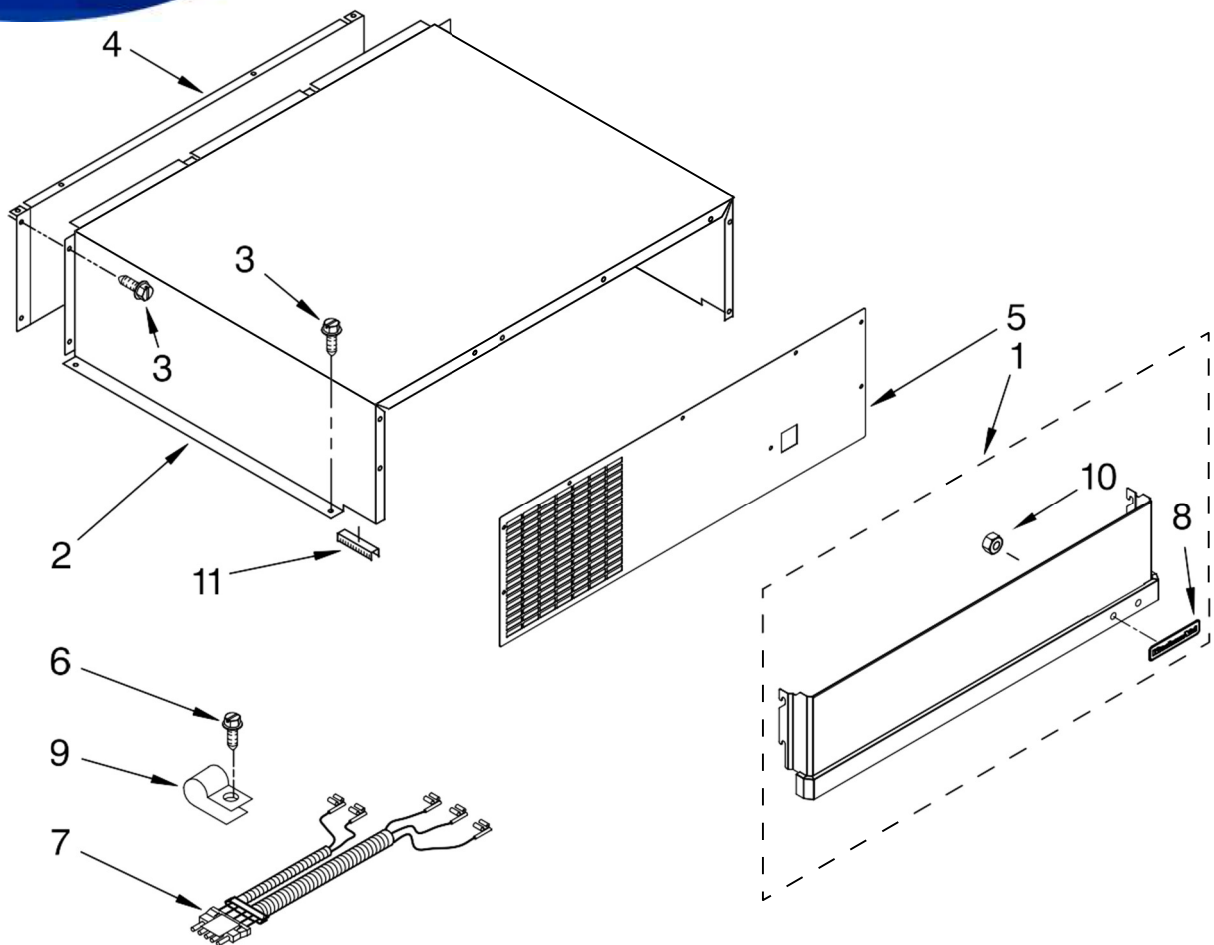

Illus. No.	Part No.	DESCRIPTION
1		Panel, Decorative Assembly 2316738S Stainless Steel
2	W10161693	Cover, Unit
3	486194	Screw
4	2256466	Back Panel
5	W10185625	Cover, Unit Front
6	487415	Screw
7	W10167456	Wire Assembly RC/FC Light Switch
8	2317923S	Badge, Kitchen Aid
9	489348	Clamp
10	2004333	Nut
11	2215910	Grommet, Flexible