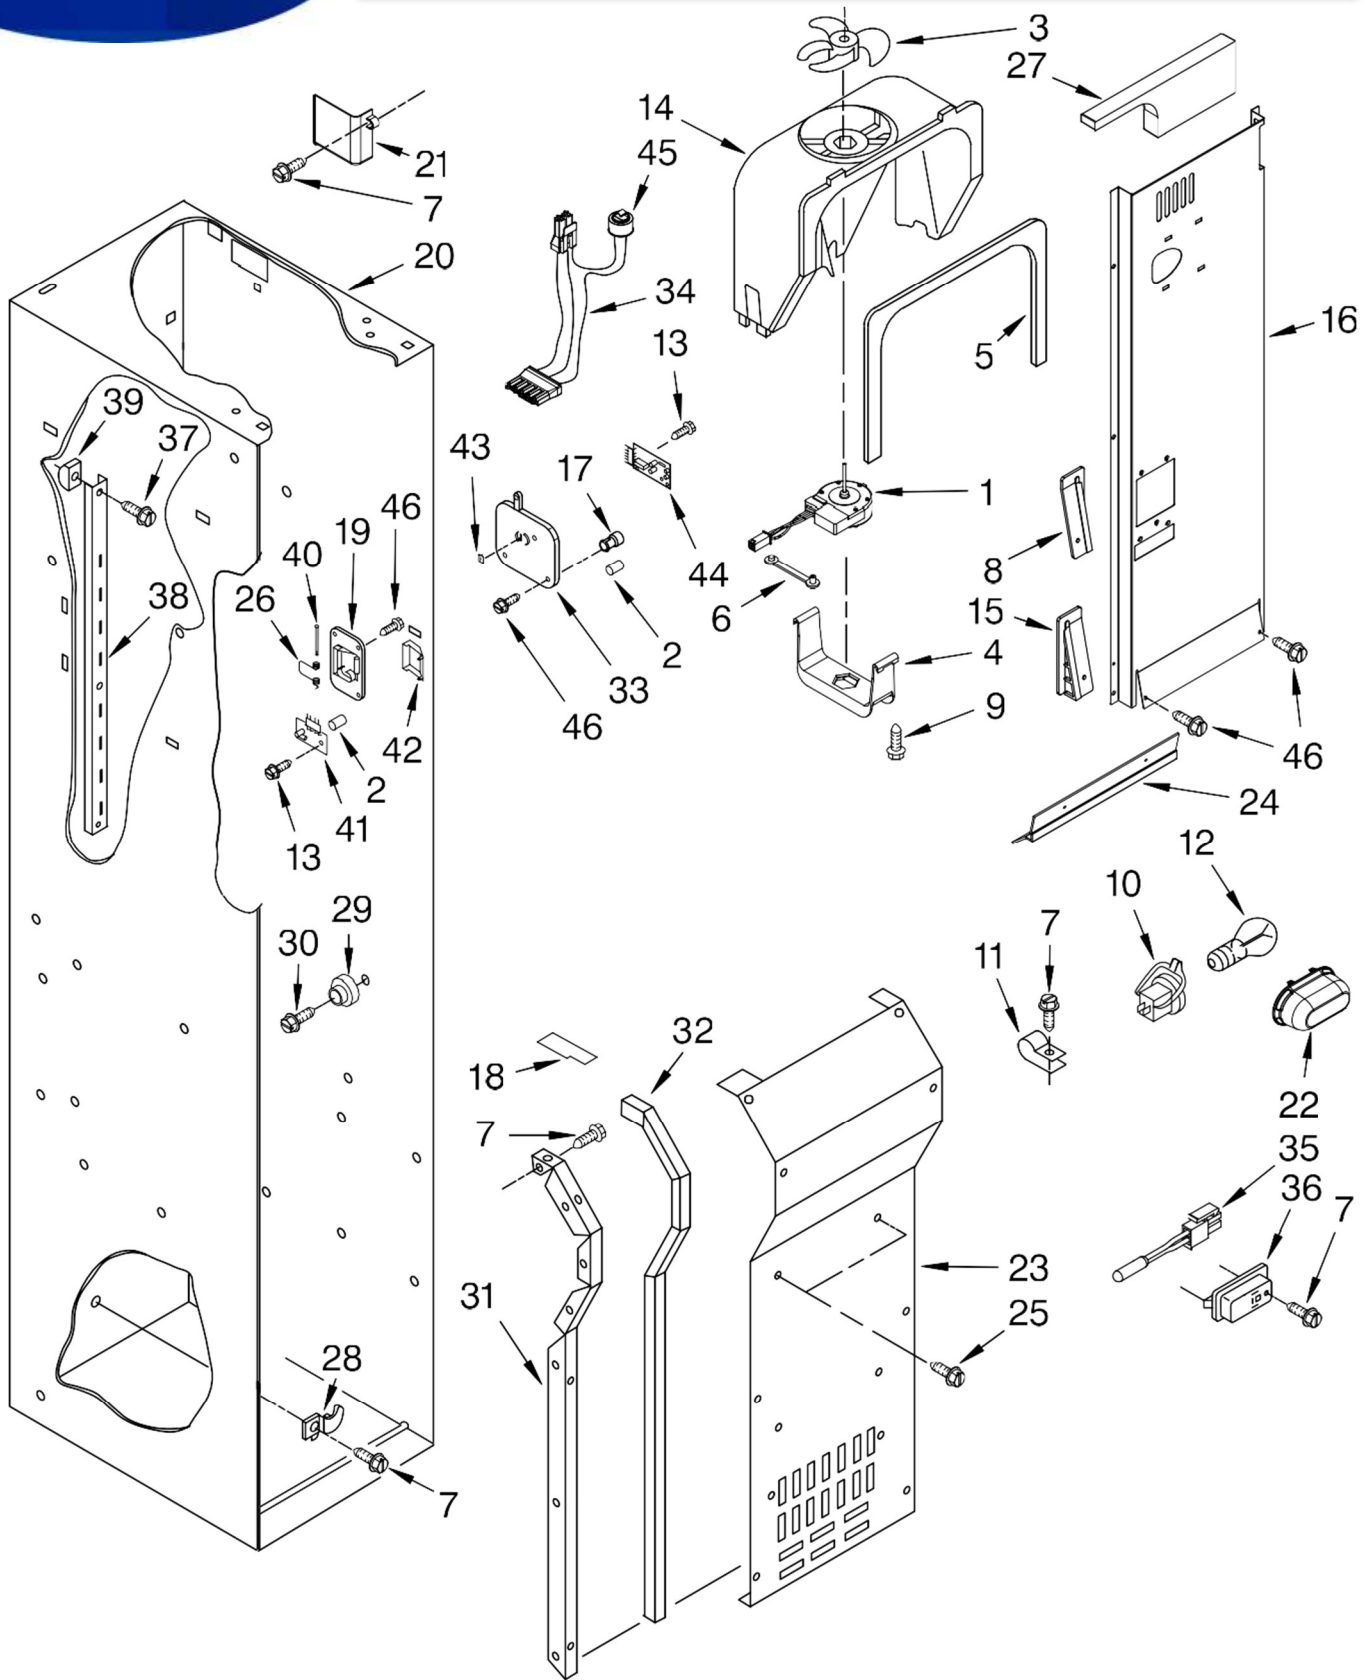

Illus. No.	Part No.	DESCRIPTION
1	2316546	Control Box
2	2317000	Clip, Box
3	2310390	Wire, Jumper
4	2324973	Bracket, Control Box
5	2307596	Shield, Control Box
6	487539	Screw (2)
7	2306086	Display, Ingredient Care Center
8	2223857	Socket, Light
9	2326255	Light Bulb (2)
10	8281185	Screw

Illus. No.	Part No.	DESCRIPTION
1		Panel, Decorative Assembly 2316738S Stainless Steel
2	W10161693	Cover, Unit
3	486194	Screw
4	2256466	Back Panel
5	W10185625	Cover, Unit Front
6	487415	Screw
7	W10167456	Wire Assembly RC/FC Light Switch
8	2317923S	Badge, Kitchen Aid
9	489348	Clamp
10	2004333	Nut
11	2215910	Grommet, Flexible

REFRIGERADOR KSSC48QVS02

Illus. No.	Part No.	DESCRIPTION
1	2222593	Shelf Assembly (4)
2	2179375	Rack, Wine
3	2302843	Assembly, Meat Pan Cover
4	2302836	Assembly, Crisper Cover
5	2257583	Trim, Glass Rear
6	2252413	Crisper Pan (2)
7		Slide, Meat Pan
	W10267073	Left Side
	W10267075	Right Side
8		Trim, Glass Front (Not Serviceable)
9	2256255	Trim, Glass Rear
10	2256249	Front, Crisper Pan
11	2252255	Trim, Glass Side Crisper Pan
12	2256250	Trim, Glass Side Meat Pan
13		Spacer, Crisper
	2256222	Right Side (2)
	2256223	Left Side (2)
14		Slide, Crisper
	W10266850	Right Side
	W10266848	Left Side
15		Spacer, Meat Pan
	2256243	Left Side
	2256244	Right Side
16		Screw
	8533929	Right Side- (8-18 x 1.375)
	8533928	Left Side- (8-18 x .750)
17	2256370	Pan Assembly Meat
18	2256367	Front, Meat Pan
19	2257611	Trim, Glass