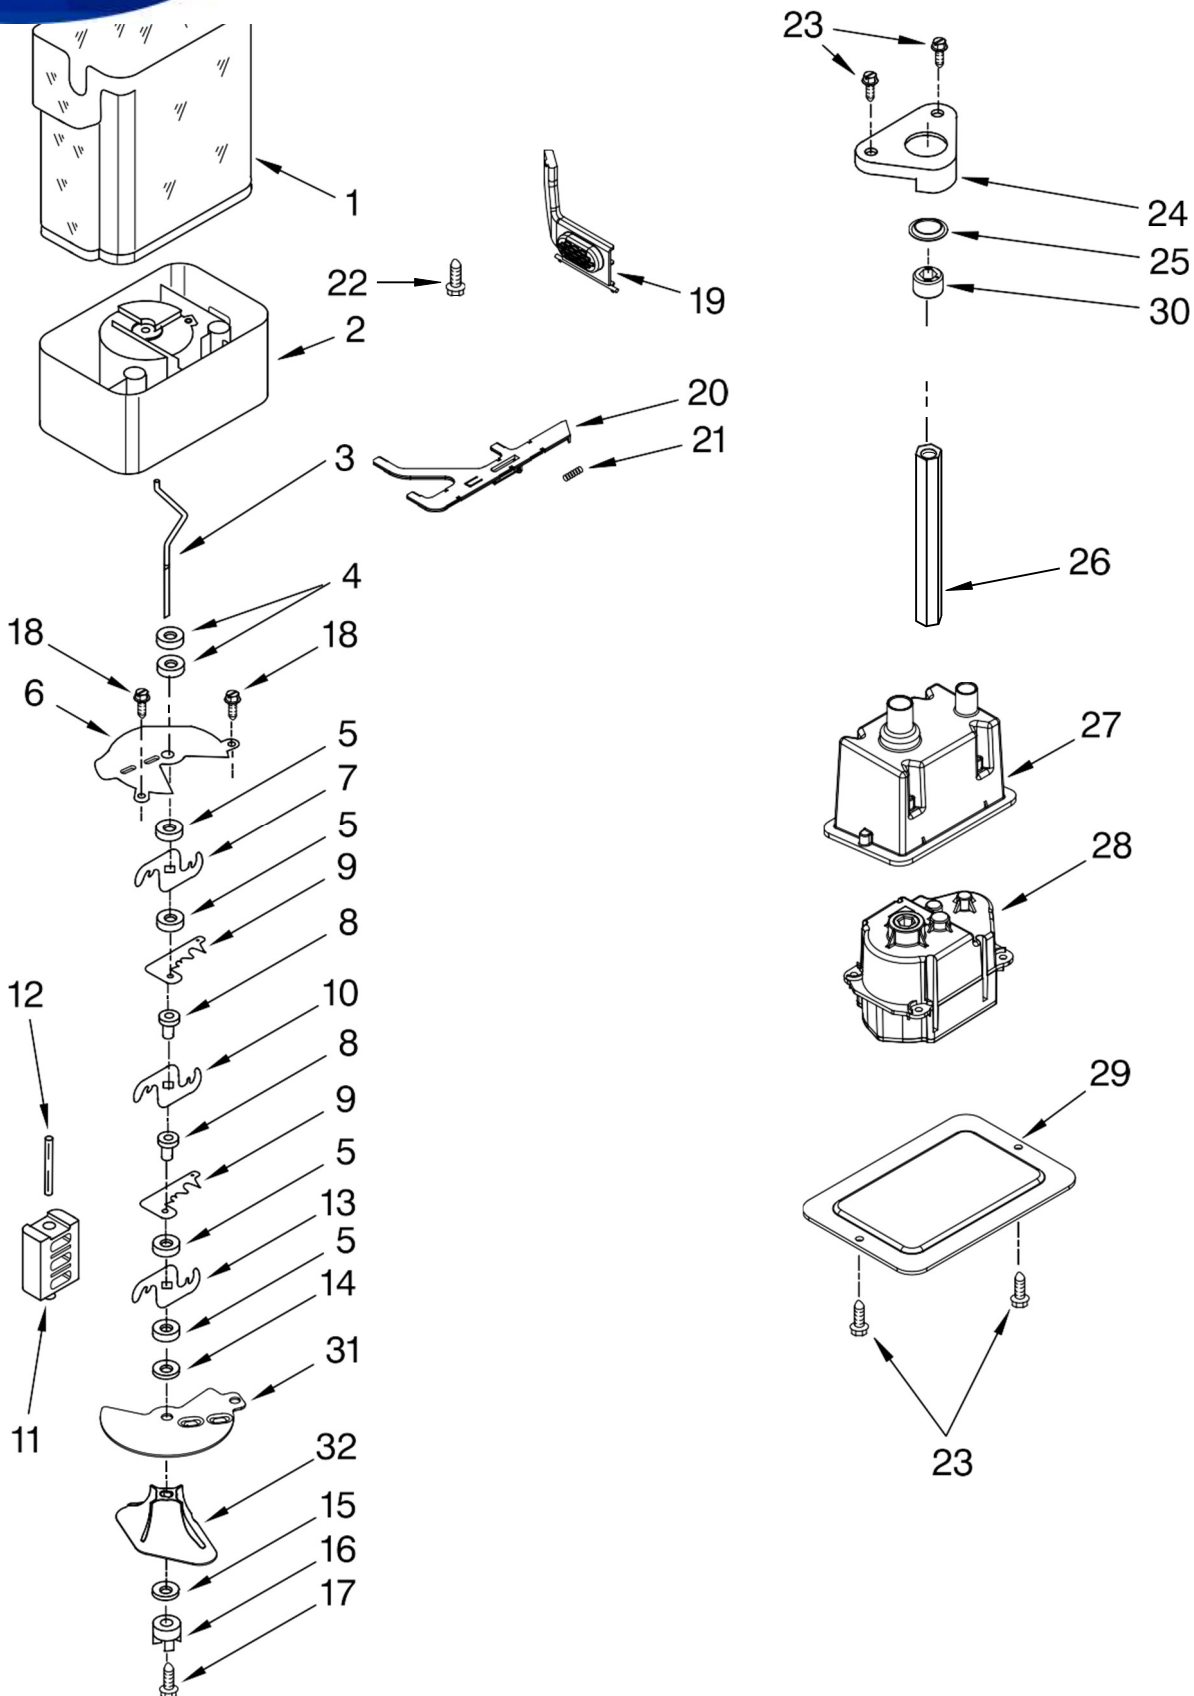

Illus. No.	Part No.	DESCRIPTION
1	2222970	Ice Bin
2	W10134777	Crusher Bin
3	W10140642	Auger
4	2258220	Washer, Auger
5	1119007	Spacer, Flat (6)
6	2317248	Cover, Crusher
7	W10278733	Blade, Rotary
8	1119005	Spacer, Step (2)
9	2257020	Blade, Fixed
10	W10278732	Blade, Rotary
11	2317239	Block, Blade
12	489229	Roll Pin
13	W10278731	Blade, Rotary
14	489235	Washer, Plain
15	2198661	Washer, Coupling
16	2188918	Coupling, Top
17	8281164	Screw
18	3400065	Screw
19	2252265	Button, Bin
20	W10134785	Latch, Bin
21	2198608	Spring, Latch
22	2198671	Screw (2)
23	8281163	Screw
24	2188919	Holder
25	2198628	Seal
26	2318030	Drive Shaft
27	2318011	Enclosure, Motor
28	2315547	Dispenser, Motor
29	2318028	Cover
30	2315559	Sleeve. Coupling
31	2317250	Divider, Chamber
32	2317243	Wiper