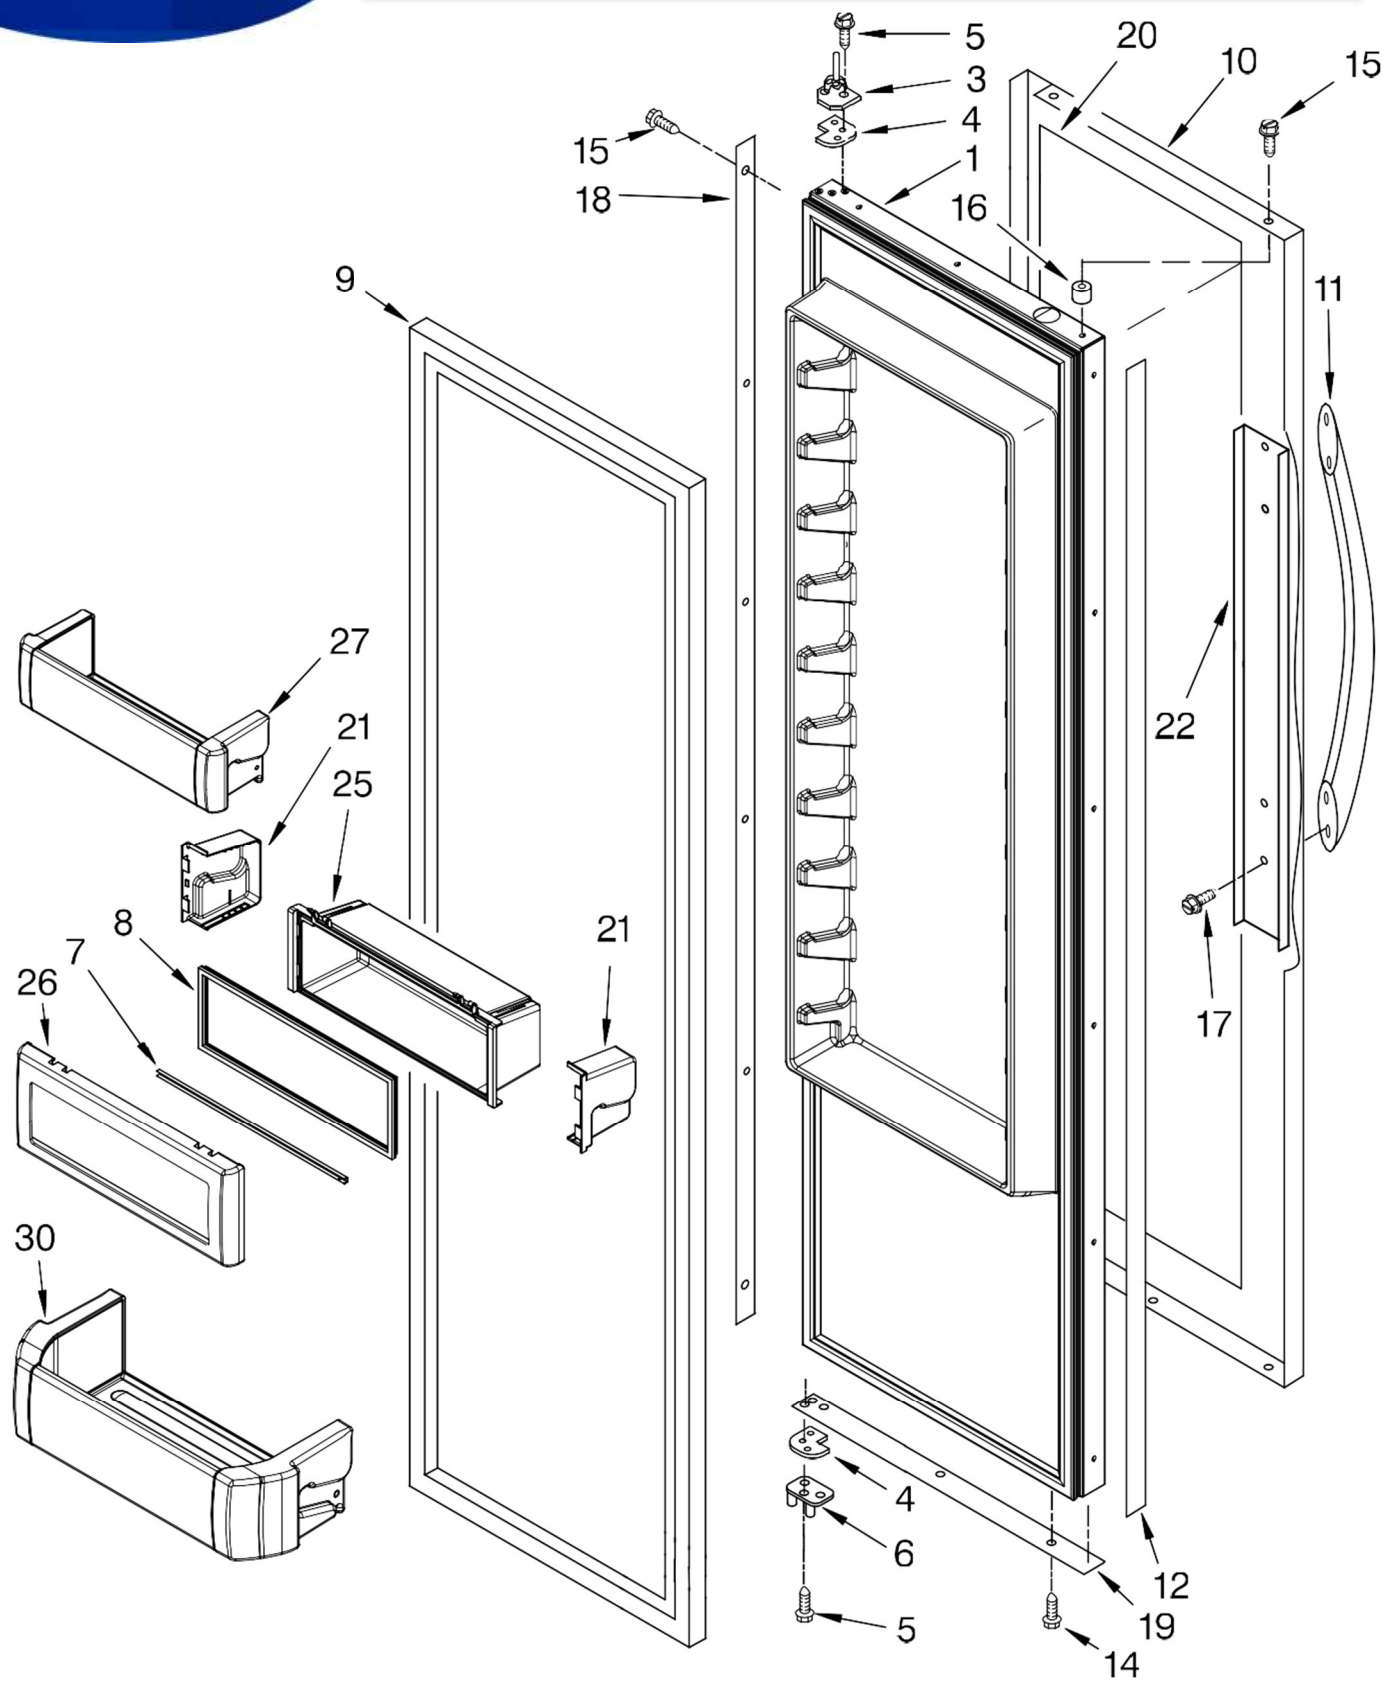

BENITO JUÁREZ #1500 GPE ZITON, CD. GUADALUPE NUEVO LEÓN TEL: 8183377999 Y 49
HORARIOS: LUNES A VIERNES 8:30 A 6:00 PM Y SÁBADOS DE 8:30 A 2:00 PM
www.denek.com

Illus. No.	Part No.	DESCRIPTION
1	W10193491	Refrigerator Door Panel (Includes Item #9)
3	2266854	Hinge Assembly, Top
4	2316804	Spacer-Door, Top & Bottom
5	489282	Screw
6	2302878	Hinge Assembly, Bottom
7	2222797	Rail, Lid
8	2222983	Gasket, Utility Bin
9	2222812	Door Gasket, Magnetic
10		Skin, Door
	2307754	Stainless Steel
11		Handle, Door
	2316868	Stainless Steel
12		Spacer, Door-Skin (Handle Side)
	2309060	For Stainless Steel Model
14	488568	Screw
15		Screw, 8-15 x .500
	8281250	Stainless Steel
16	2005433	Spacer, Door-Skin (Top)
17	308544	Screw, Handle
18	W10142296	Spacer, Door-Skin (Hinge Side)
19	2004935	Spacer, Door-Skin (Bottom)
20	2005327	Filler, Door
21		End Cap
	2222919	Right Side
	2222920	Left Side
22	W10127710	Plate, Door-Handle
25	2222923	Bin, Utility Center
26	2257617	Door, Utility Bin
27	2222774	Bin, Door (3)
30	2222771	Bin, Door