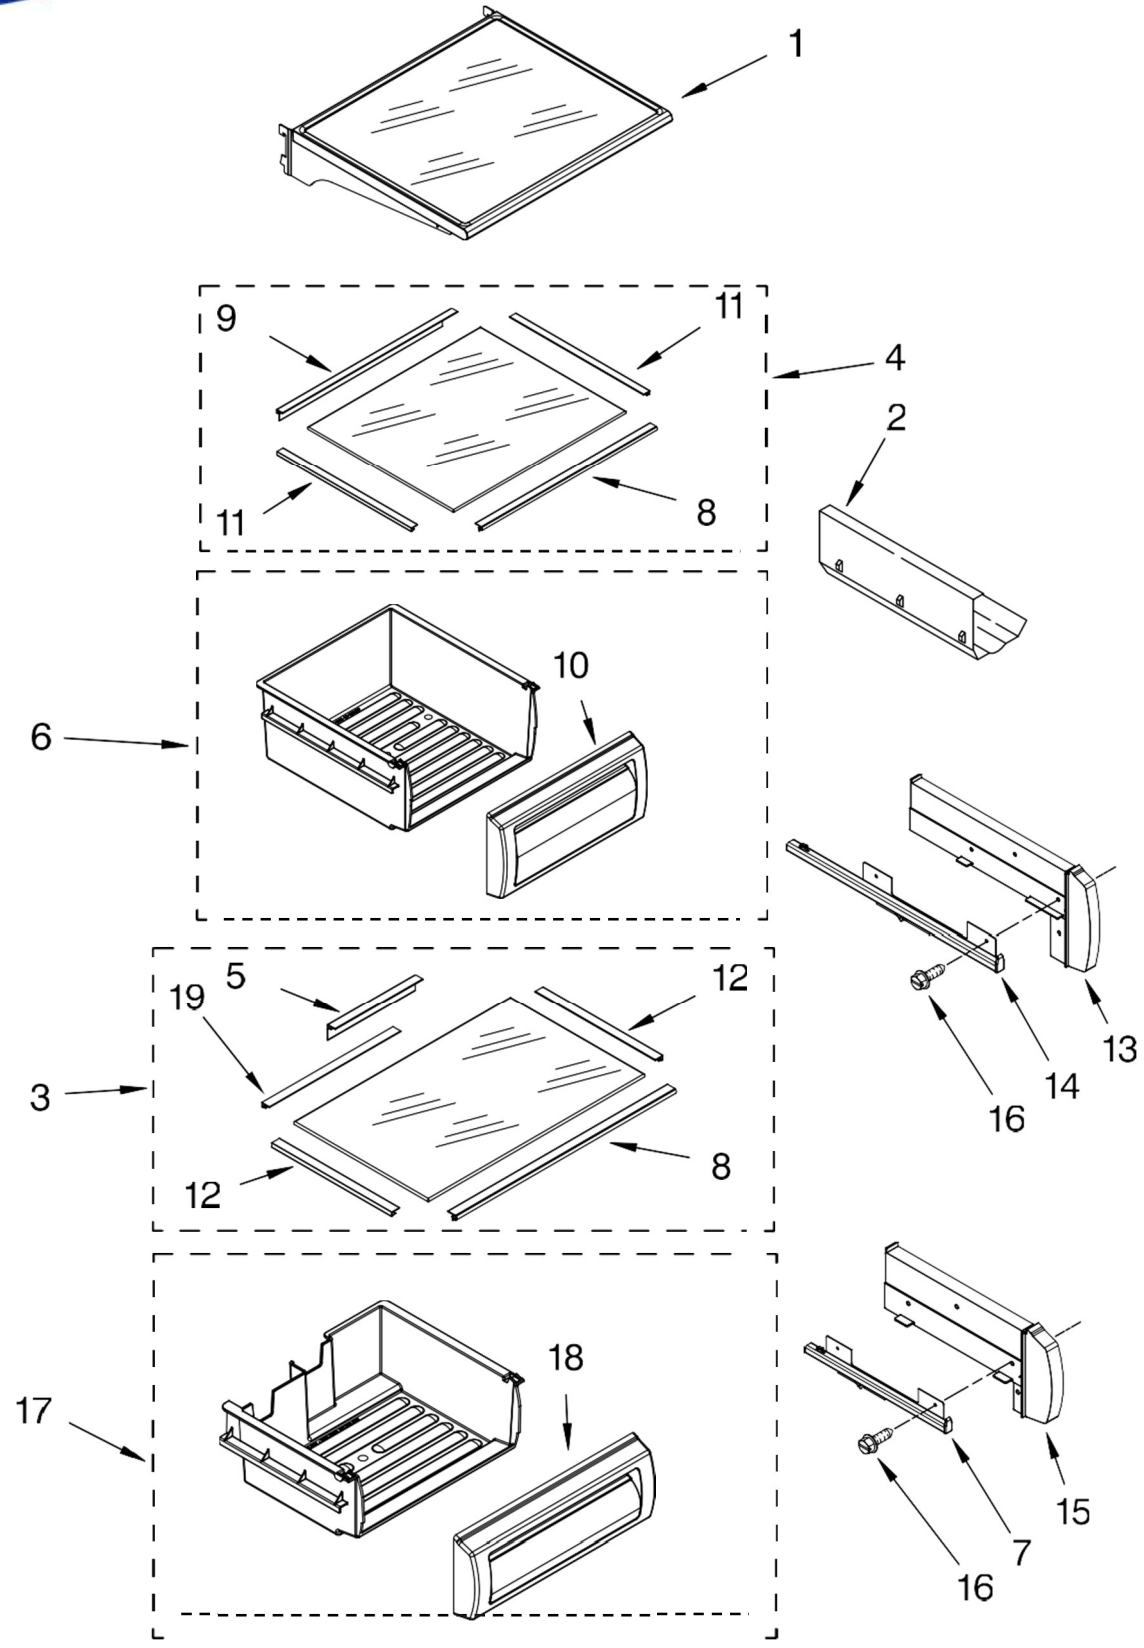

Illus. No.	Part No.	DESCRIPTION
	1	W10175906 Wire, Shelf (4)
	3	2302884 Shelf, Fixed (2)
	4	2259083 Basket
	5	2256271 Front, Basket
	6	Slide, Basket
		W10267101 Right Side
		W10267099 Left Side
	7	8533928 Screw

Illus. No.	Part No.	DESCRIPTION
1		Liner (Not A Serviceable Part)
2	2306010	Thermistor
3	2208970	Air Duct
4	2003577	Guard, Air Return
5	2259077	Ladder, Shelf (2)
6	520965	Screw Support, Ladder (8)
7	2006475	Screw
8	487539	Screw
9	2302937	Thermistor
10	2302986	Lid, Meat Pan Baffle
11	220377	Baffle Control Assembly
13	2310205	Jumper, Air Baffle
14	488357	Screw
15	486194	Screw
17	2315511	Air Baffle Assembly
18	2327509	Reservoir
19	488280	Screw
21	2309222	Diffuser Assembly
22	2317105	Cover, Thermistor
23	2188820	Thermistor
24	2302992	Spacer, Air-Baffle
25	2309087	Cover, Diffuser
27	2259412	Seal, Air Duct (Round Hole)
28	2259398	Seal, Air Duct (Square Hole)

Illus. No.	Part No.	DESCRIPTION
1	2316546	Control Box
2	2317000	Clip, Box
3	2310390	Wire, Jumper
4	2324973	Bracket, Control Box
5	2307596	Shield, Control Box
6	487539	Screw (2)
7	2306086	Display, Ingredient Care Center
8	2223857	Socket, Light
9	2326255	Light Bulb (2)
10	8281185	Screw

REFRIGERADOR KSSC48QVS02

Illus. No.	Part No.	DESCRIPTION
1	2222593	Shelf Assembly (4)
2	2179375	Rack, Wine
3	2302843	Assembly, Meat Pan Cover
4	2302836	Assembly, Crisper Cover
5	2257583	Trim, Glass Rear
6	2252413	Crisper Pan (2)
7		Slide, Meat Pan
	W10267073	Left Side
	W10267075	Right Side
8		Trim, Glass Front (Not Serviceable)
9	2256255	Trim, Glass Rear
10	2256249	Front, Crisper Pan
11	2252255	Trim, Glass Side Crisper Pan
12	2256250	Trim, Glass Side Meat Pan
13		Spacer, Crisper
	2256222	Right Side (2)
	2256223	Left Side (2)
14		Slide, Crisper
	W10266850	Right Side
	W10266848	Left Side
15		Spacer, Meat Pan
	2256243	Left Side
	2256244	Right Side
16		Screw
	8533929	Right Side- (8-18 x 1.375)
	8533928	Left Side- (8-18 x .750)
17	2256370	Pan Assembly Meat
18	2256367	Front, Meat Pan
19	2257611	Trim, Glass