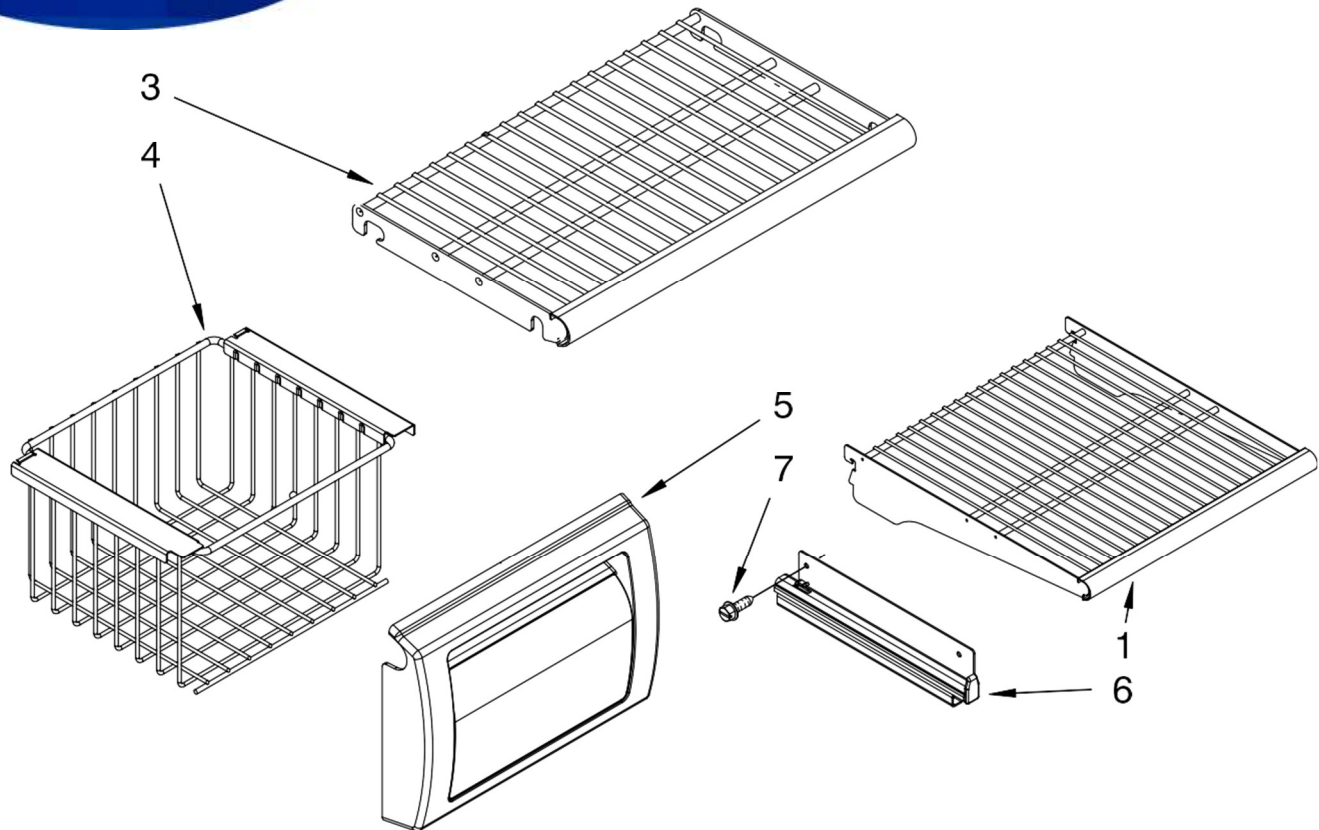

Illus. No.	Part No.	DESCRIPTION
	1	W10175906 Wire, Shelf (4)
	3	2302884 Shelf, Fixed (2)
	4	2259083 Basket
	5	2256271 Front, Basket
	6	Slide, Basket
		W10267101 Right Side
		W10267099 Left Side
	7	8533928 Screw