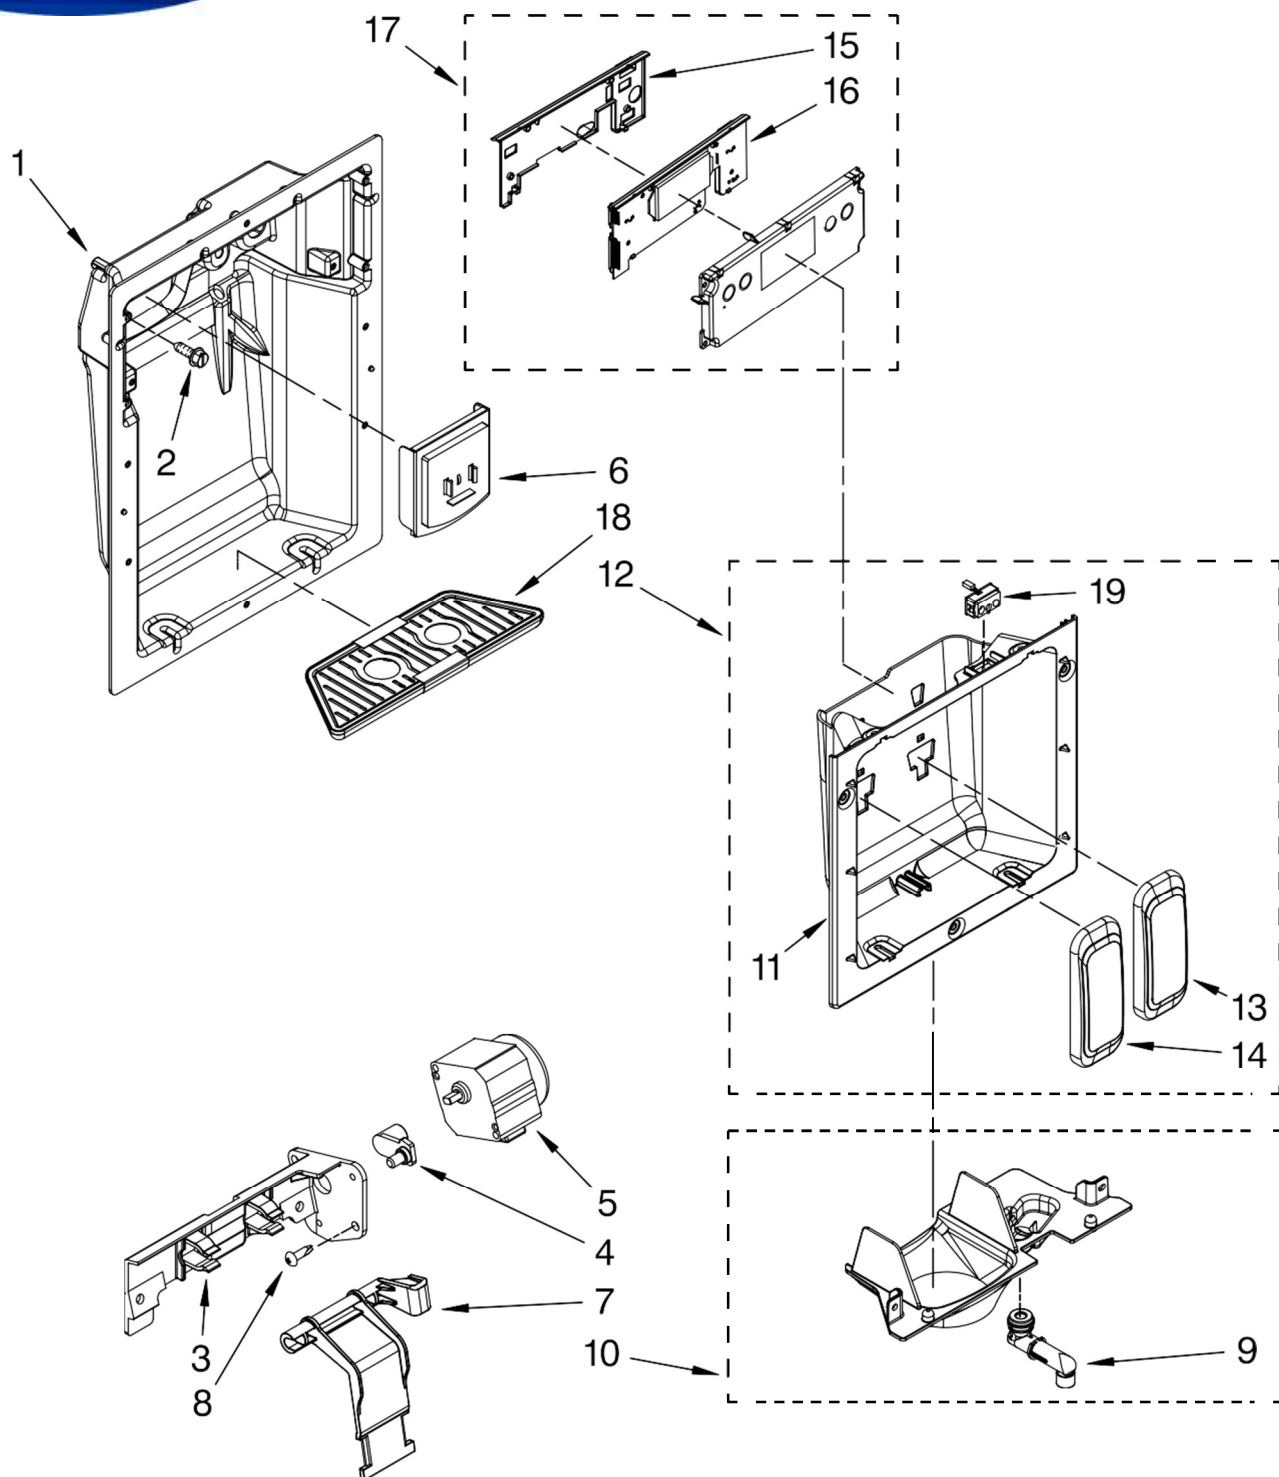

REFRIGERADOR KSSC48QVS02

BENITO JUÁREZ #1500 GPE ZITON, CD. GUADALUPE NUEVO LEÓN TEL: 8183377999 Y 49
HORARIOS: LUNES A VIERNES 8:30 A 6:00 PM Y SÁBADOS DE 8:30 A 2:00 PM
www.denek.com

Illus. No.	Part No.	DESCRIPTION
1	W10193491	Refrigerator Door Panel (Includes Item #9)
3	2266854	Hinge Assembly, Top
4	2316804	Spacer-Door, Top & Bottom
5	489282	Screw
6	2302878	Hinge Assembly, Bottom
7	2222797	Rail, Lid
8	2222983	Gasket, Utility Bin
9	2222812	Door Gasket, Magnetic
10		Skin, Door
	2307754	Stainless Steel
11		Handle, Door
	2316868	Stainless Steel
12		Spacer, Door-Skin (Handle Side)
	2309060	For Stainless Steel Model
14	488568	Screw
15		Screw, 8-15 x .500
	8281250	Stainless Steel
16	2005433	Spacer, Door-Skin (Top)
17	308544	Screw, Handle
18	W10142296	Spacer, Door-Skin (Hinge Side)
19	2004935	Spacer, Door-Skin (Bottom)
20	2005327	Filler, Door
21		End Cap
	2222919	Right Side
	2222920	Left Side
22	W10127710	Plate, Door-Handle
25	2222923	Bin, Utility Center
26	2257617	Door, Utility Bin
27	2222774	Bin, Door (3)
30	2222771	Bin, Door

Illus. No.	Part No.	DESCRIPTION
1	W10292433	Freezer Door (Includes #7)
2	2302879	Hinge, Bottom
3	489282	Screw
4	2266854	Hinge, Top
5	2316804	Spacer-Door, Top & Bottom
6	2222812	Door Gasket, Magnetic
7		Handle, Door
	2316868	Stainless Steel
8		Spacer, Door-Skin (Handle Side)
	2309060	For Stainless Steel Model
9		Skin, Door
	2307311	Stainless Steel
10		Screw
	8281250	Stainless Steel
11	2005433	Spacer, Door-Skin (Top)
12	488568	Screw
13	2257386	Spacer, Door-Skin (Bottom)
14	W10142296	Spacer, Door-Skin (Hinge Side)
15	308544	Screw, Handle
16		Filler, Door
	2328903	Top
	2328904	Bottom
18	2222777	Bin, Door (3)