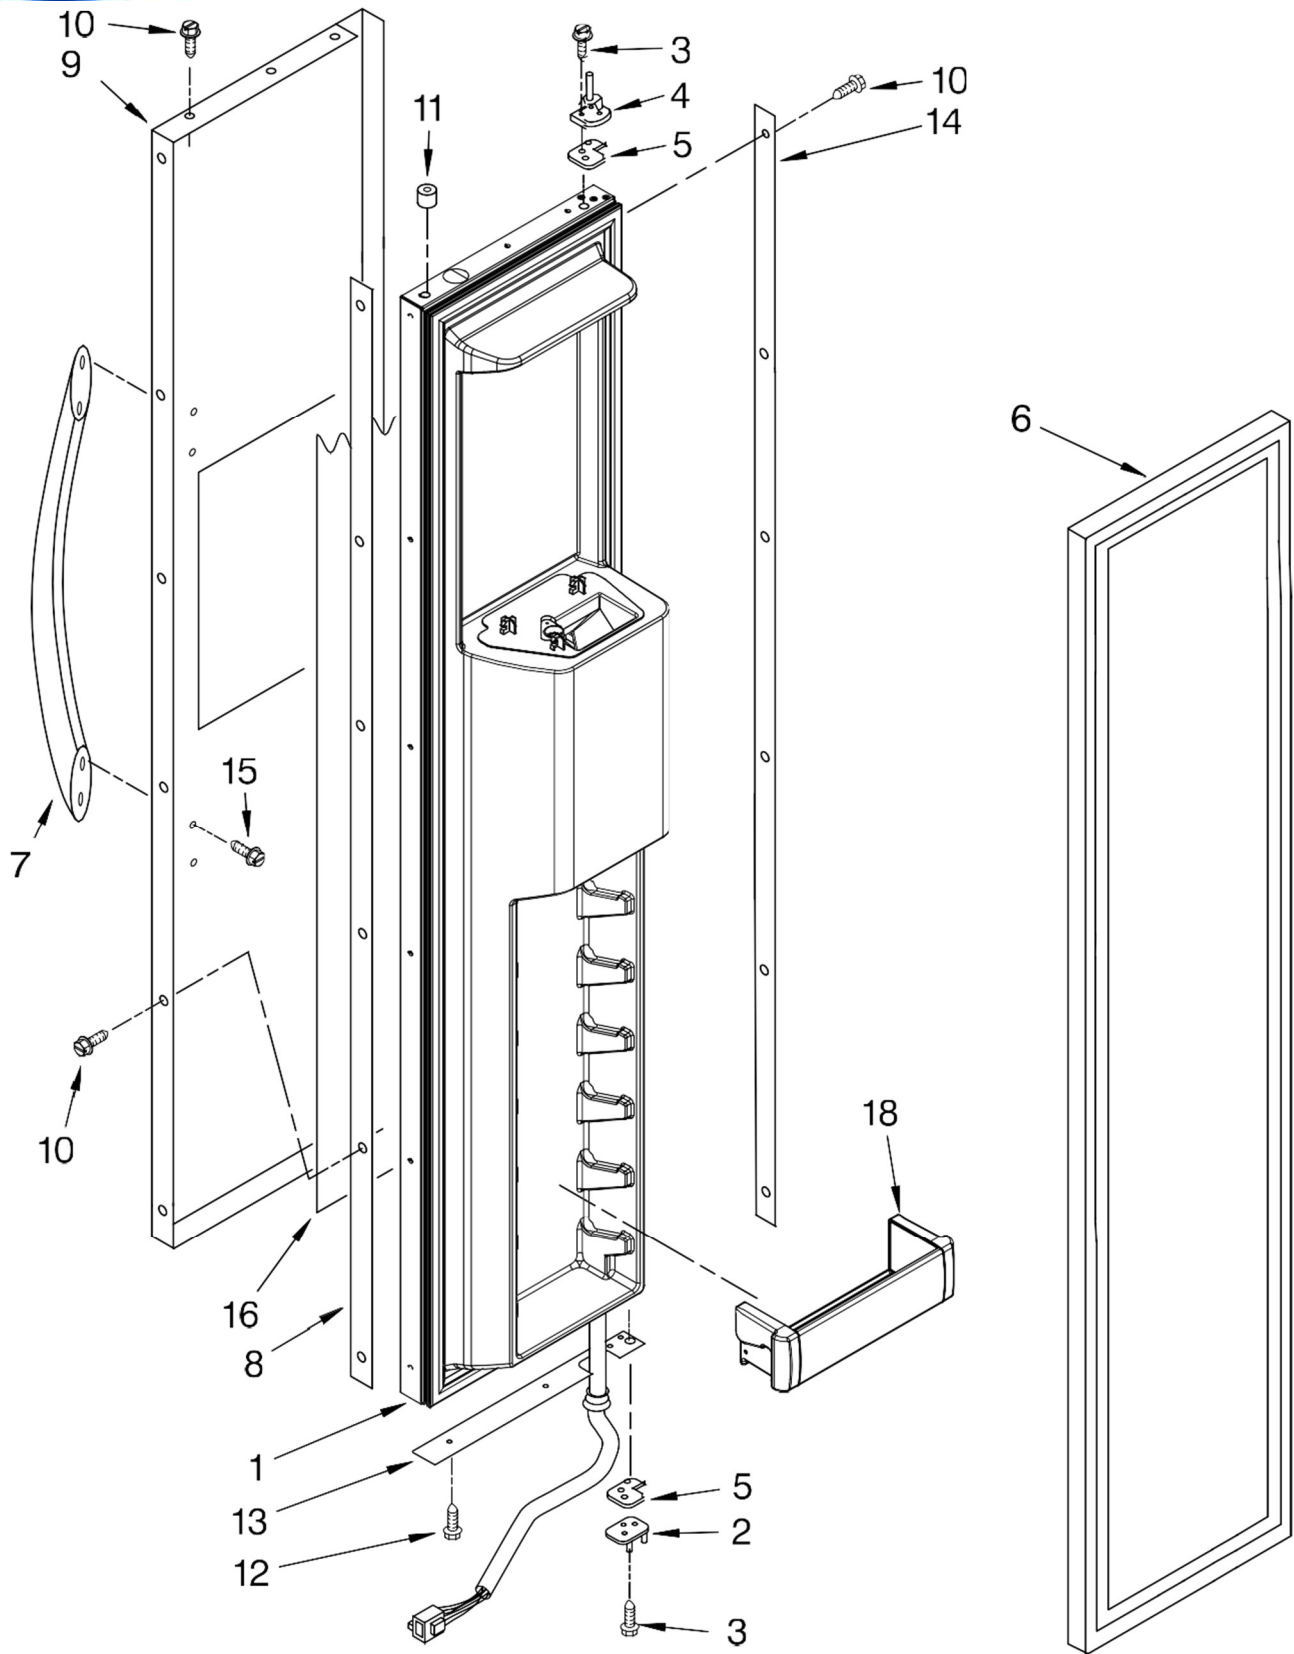

Illus. No.	Part No.	DESCRIPTION
1	2222970	Ice Bin
2	W10134777	Crusher Bin
3	W10140642	Auger
4	2258220	Washer, Auger
5	1119007	Spacer, Flat (6)
6	2317248	Cover, Crusher
7	W10278733	Blade, Rotary
8	1119005	Spacer, Step (2)
9	2257020	Blade, Fixed
10	W10278732	Blade, Rotary
11	2317239	Block, Blade
12	489229	Roll Pin
13	W10278731	Blade, Rotary
14	489235	Washer, Plain
15	2198661	Washer, Coupling
16	2188918	Coupling, Top
17	8281164	Screw
18	3400065	Screw
19	2252265	Button, Bin
20	W10134785	Latch, Bin
21	2198608	Spring, Latch
22	2198671	Screw (2)
23	8281163	Screw
24	2188919	Holder
25	2198628	Seal
26	2318030	Drive Shaft
27	2318011	Enclosure, Motor
28	2315547	Dispenser, Motor
29	2318028	Cover
30	2315559	Sleeve. Coupling
31	2317250	Divider, Chamber
32	2317243	Wiper

REFRIGERADOR KSSC48QVS02

BENITO JUÁREZ #1500 GPE ZITON, CD. GUADALUPE NUEVO LEÓN TEL: 8183377999 Y 49
HORARIOS: LUNES A VIERNES 8:30 A 6:00 PM Y SÁBADOS DE 8:30 A 2:00 PM
www.denek.com

Illus. No.	Part No.	DESCRIPTION
1	W10193491	Refrigerator Door Panel (Includes Item #9)
3	2266854	Hinge Assembly, Top
4	2316804	Spacer-Door, Top & Bottom
5	489282	Screw
6	2302878	Hinge Assembly, Bottom
7	2222797	Rail, Lid
8	2222983	Gasket, Utility Bin
9	2222812	Door Gasket, Magnetic
10		Skin, Door
	2307754	Stainless Steel
11		Handle, Door
	2316868	Stainless Steel
12		Spacer, Door-Skin (Handle Side)
	2309060	For Stainless Steel Model
14	488568	Screw
15		Screw, 8-15 x .500
	8281250	Stainless Steel
16	2005433	Spacer, Door-Skin (Top)
17	308544	Screw, Handle
18	W10142296	Spacer, Door-Skin (Hinge Side)
19	2004935	Spacer, Door-Skin (Bottom)
20	2005327	Filler, Door
21		End Cap
	2222919	Right Side
	2222920	Left Side
22	W10127710	Plate, Door-Handle
25	2222923	Bin, Utility Center
26	2257617	Door, Utility Bin
27	2222774	Bin, Door (3)
30	2222771	Bin, Door