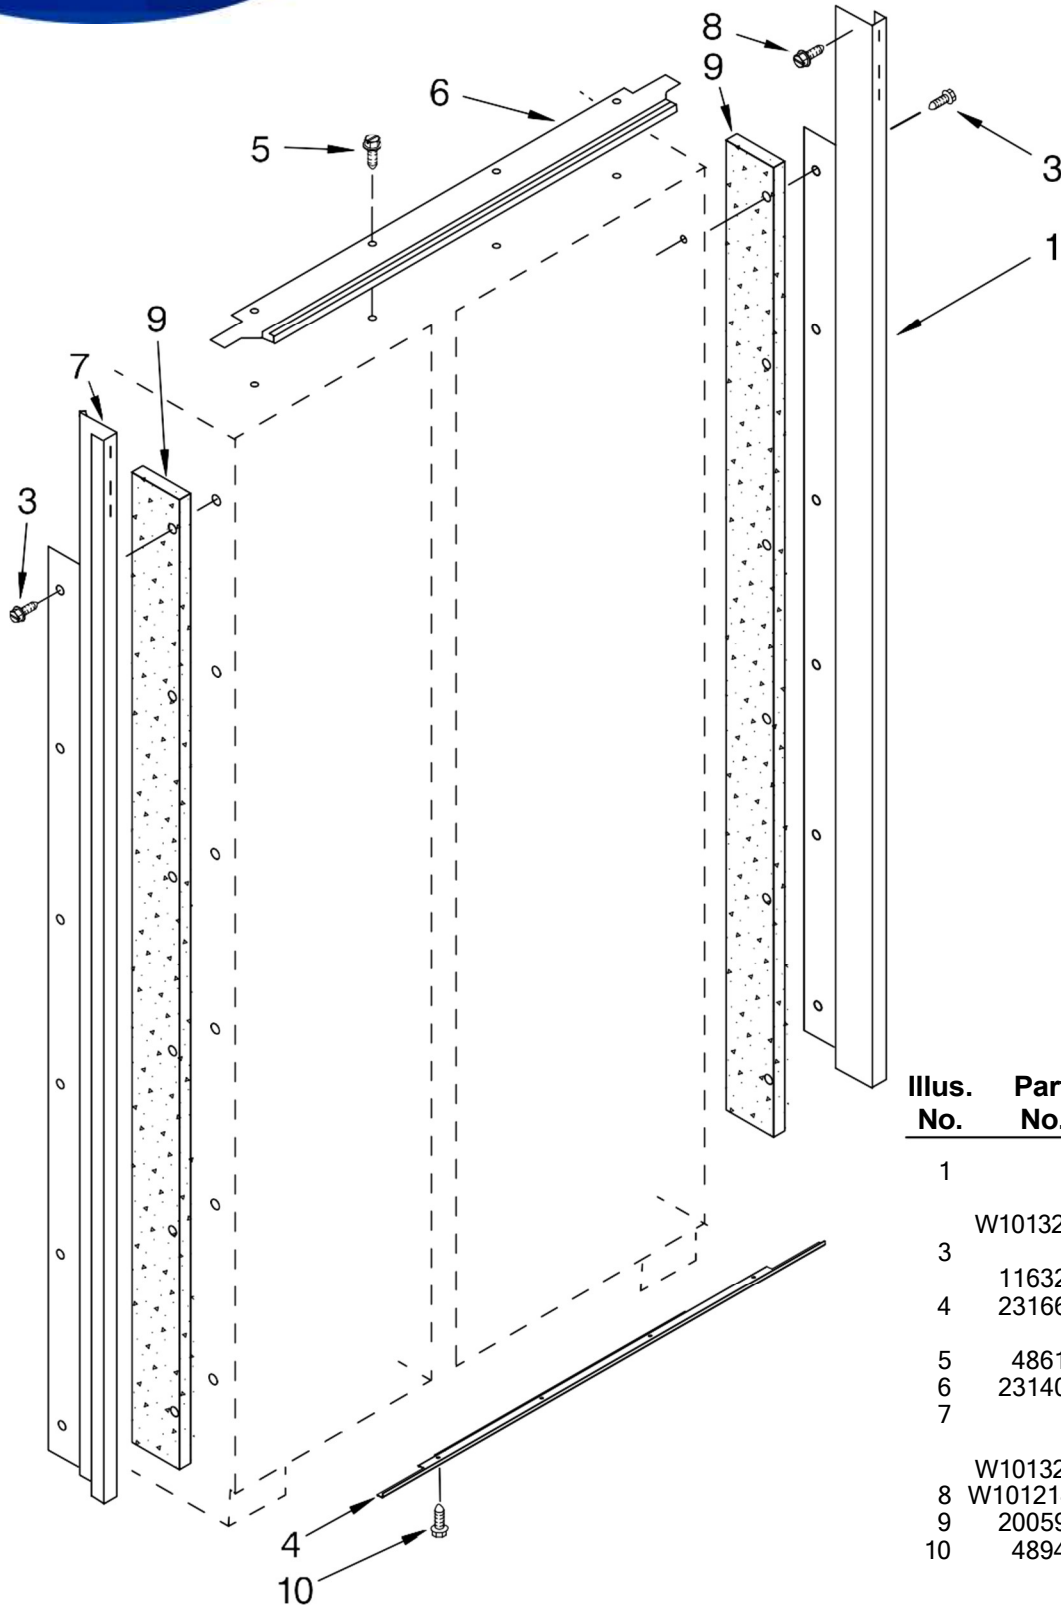

Illus. No.	Part No.	DESCRIPTION
1		Cabinet, Trim (Right Side)
	W10132472	Stainless Steel
3	1163283	Screw
	2316688	Stainless Steel
4	2316688	Cabinet, Trim (Bottom)
5	486194	Screw
6	2314018	Cabinet, Trim Top
7		Cabinet Trim (Left Side)
	W10132541	Stainless Steel
8	W10121451	Screw (4)
9	2005925	Seal-Trim, Side
10	489464	Screw