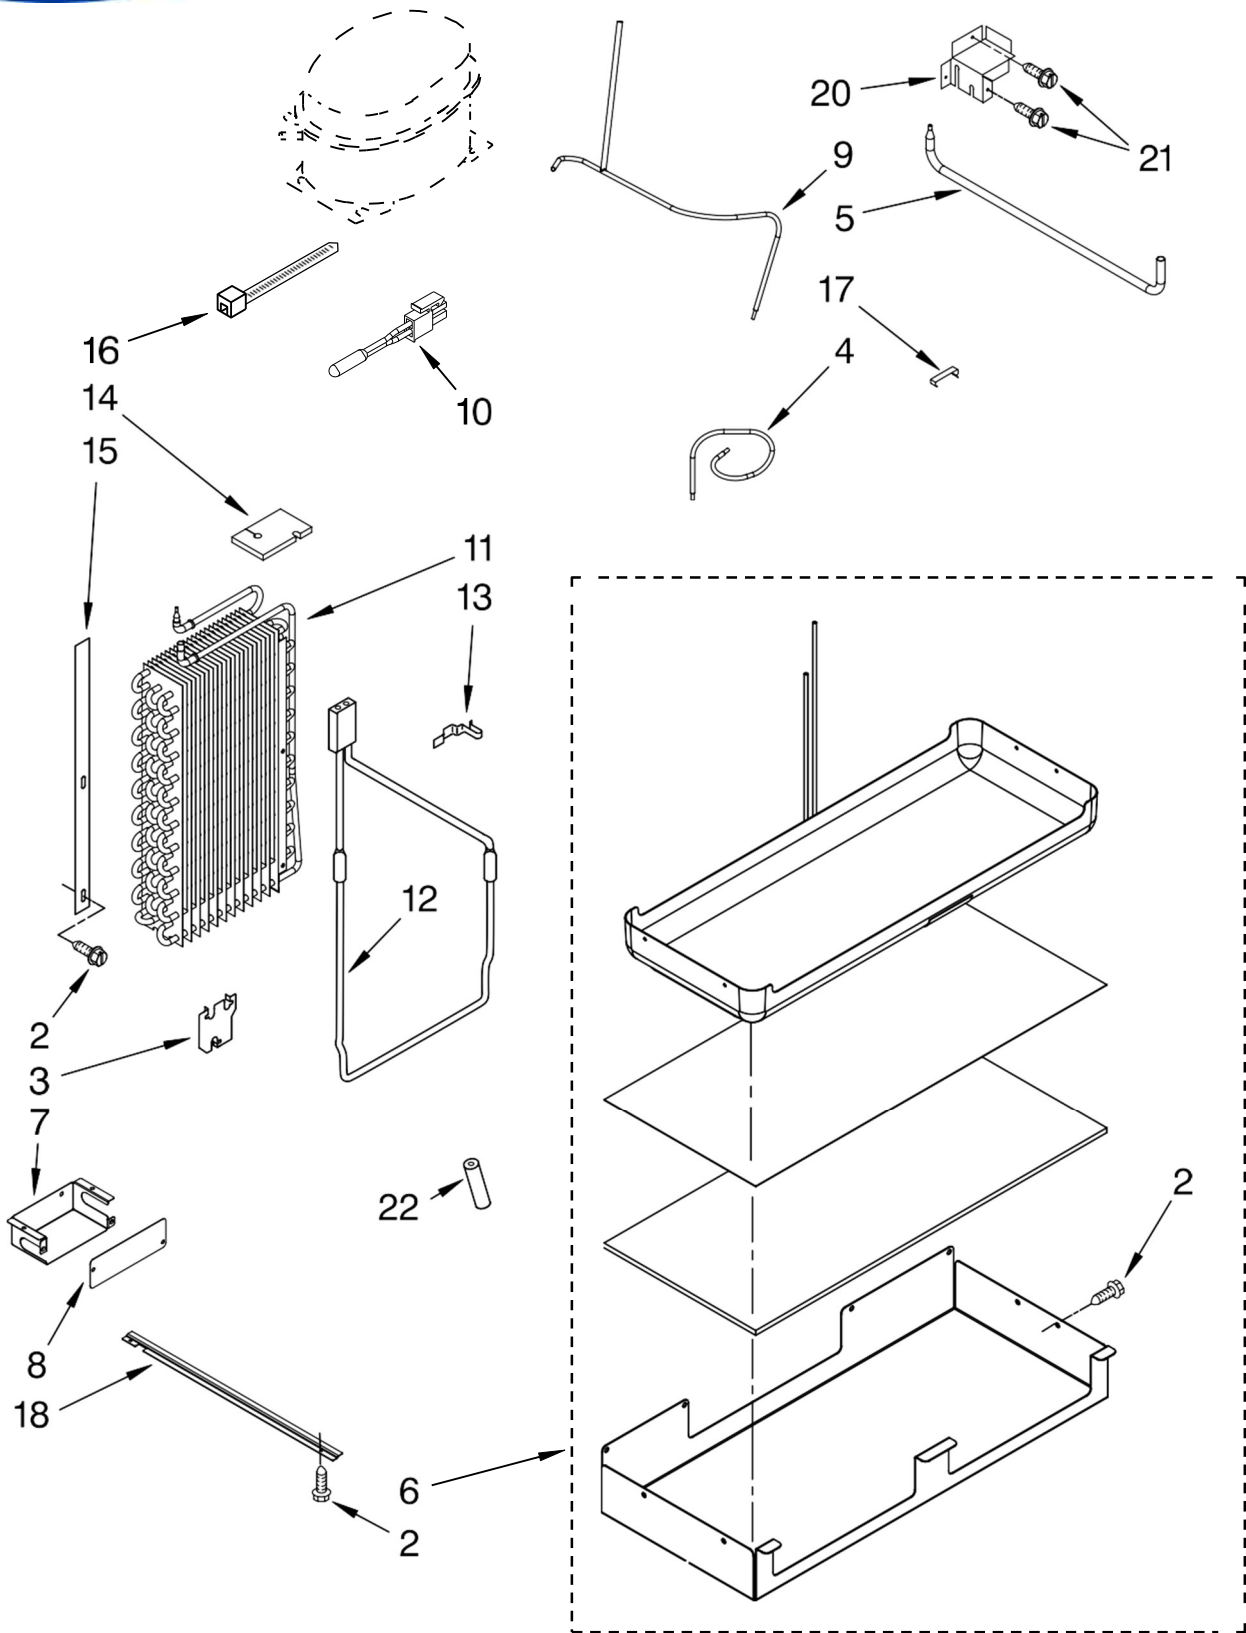

Illus. No.	Part No.	DESCRIPTION
2	486194	Screw
3	W10157752	Bracket
4	2309076	Suction Tube
5	2309070	Tube, Connect (Drier/Restrictor)
6	W10281061	Drain Pan Assy.
7	W10151288	Cover, Wiring
8	W10153595	Cover, Box
9	W10121374	Tube, Discharge
10	2188820	Thermistor
11	W10205102	Evaporator
12	W10140162	Heater, Defrost
13	1113048	Clamp, Heater (2)
14	W10139908	Seal, Return Air
15	2220832	Gasket, Evaporator
16	4389107	Wire Tie
17	W10169509	Clip, Heat Exchanger
18	2320554	Support, Drain Pan
20	W10160981	Bracket Assembly, Air Return
21	489464	Screw
22	2215648	Dampener