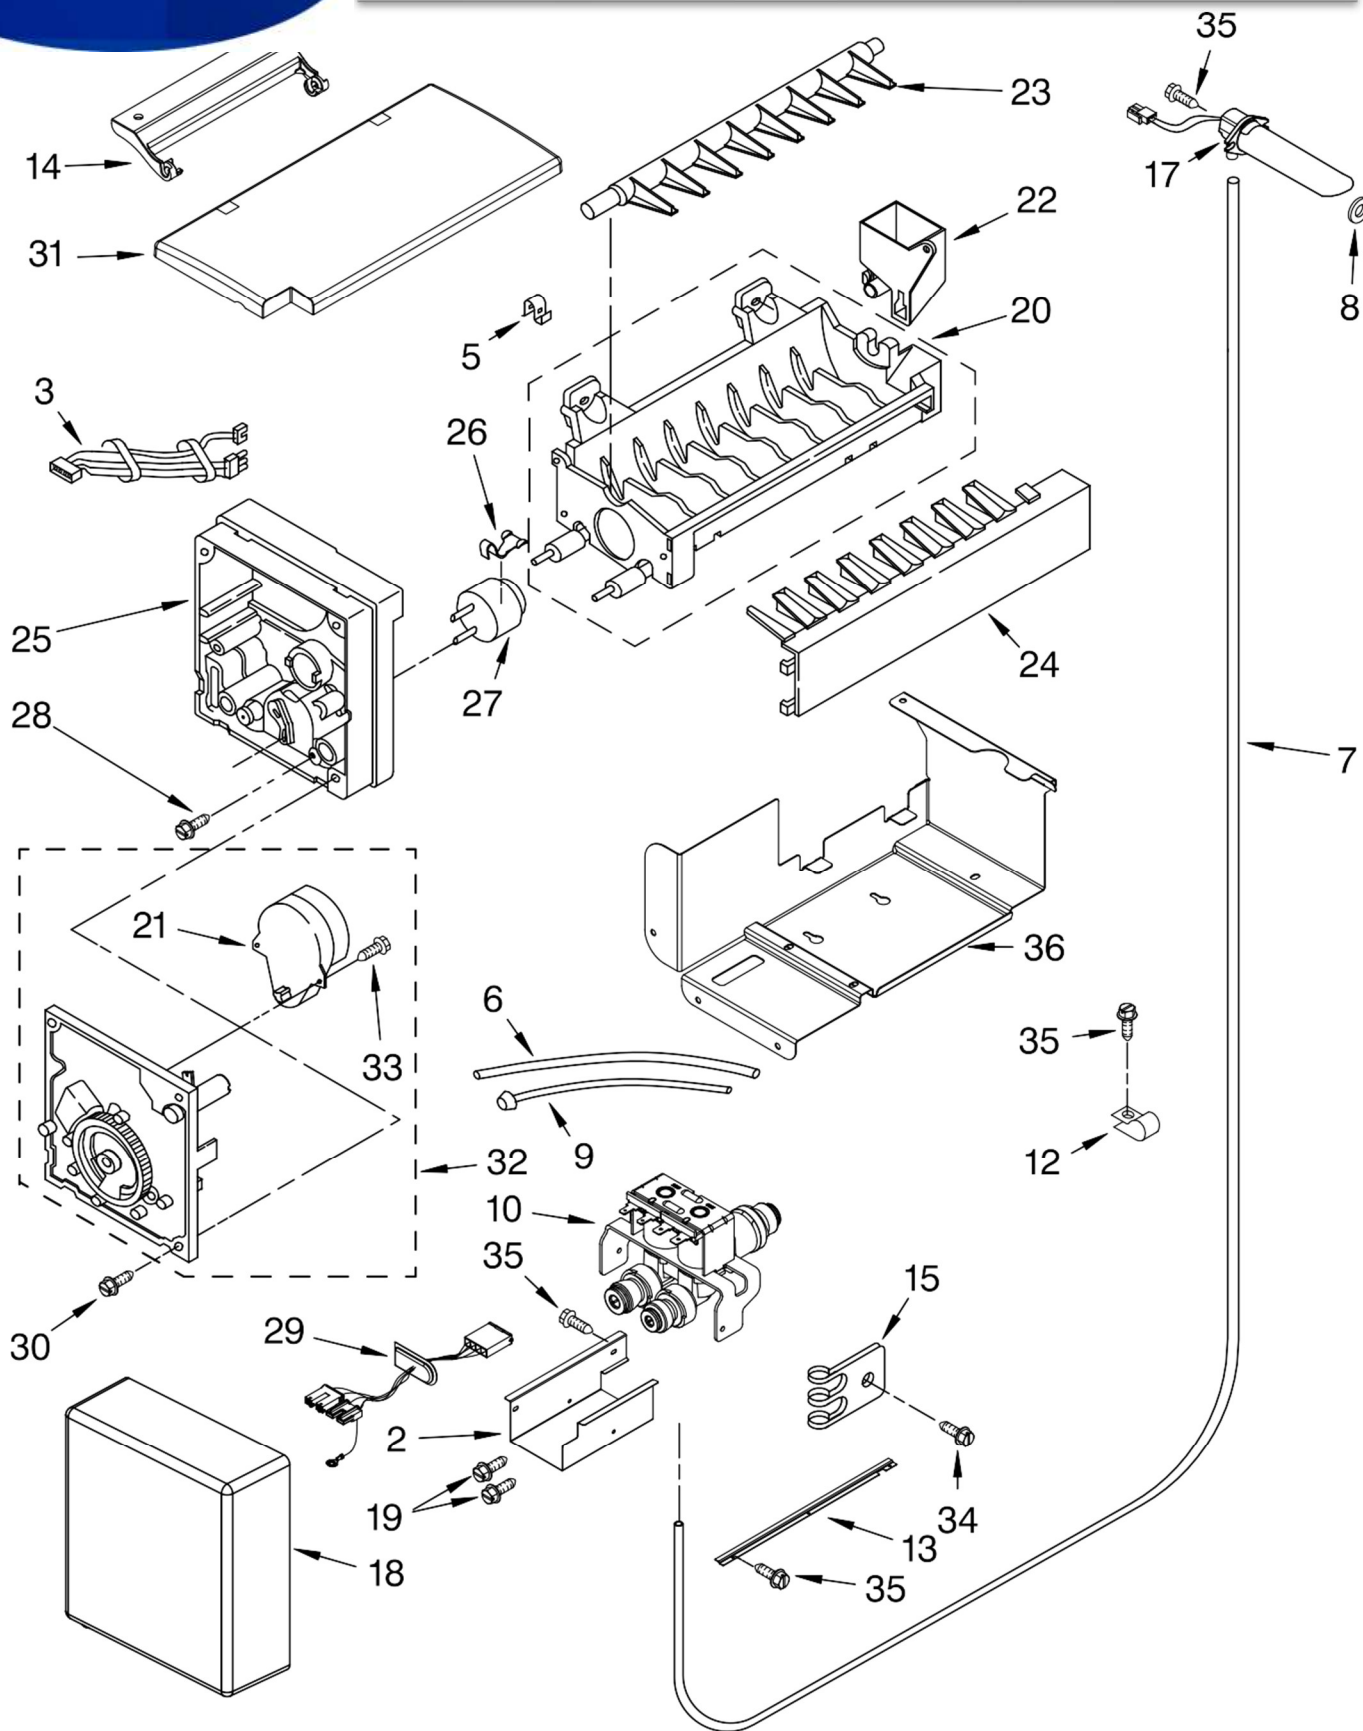

Illus. No.	Part No.	DESCRIPTION
2	2320601	Shield, Valve
3	2310191	Wire Assembly, Icemaker
5	628379	Clip, Fuse
6	W10296807	Tube, Filter Inlet
7	2320658	Water Tube
8	2302758	Seal Gasket
9	2317912	Tube, Filter Outlet
10	W10159842	Valve, Solenoid
12	2221070	Clamp, Tube
13	2320559	Support, Valve
14	2198641	Bracket, Icemaker Cover
15	2208136	Clamp, Nylon Valve
17	2302756	Tube, Water Inlet
18	2221232	Cover
19	488500	Screw

Illus. No.	Part No.	DESCRIPTION
20	W10122527	Mold & Heater (Also Order 542638 Silicone Grease)
21		Motor, (Not Serviceable Order Item 32)
22	628356	Cup-Water Fill
23	627843	Ejector
24	2198598	Ice Striper
25	2194712	Support
26	2315522	Retainer Thermostat (2)
27	628397	Thermostat (Also Order 542639 Cement Alumilastic)
28	8533917	Screw
29	W10139199	Wire Assembly
30	489276	Screw
31	2317041	Cover, Icemaker

Illus. No.	Part No.	DESCRIPTION
32	626680	Module Assembly (Includes Items 21 & 33)
33	489136	Screw (2)
34	489464	Screw
35	486194	Screw
36	2252228	Bracket, Icemaker Mounting
100	2320636	Complete Icemaker Assembly

Following Parts Not Illustrated (Optional Parts Only)

8537055	Cleaner, Stainless Steel
W10127748	Ice Container Assembly