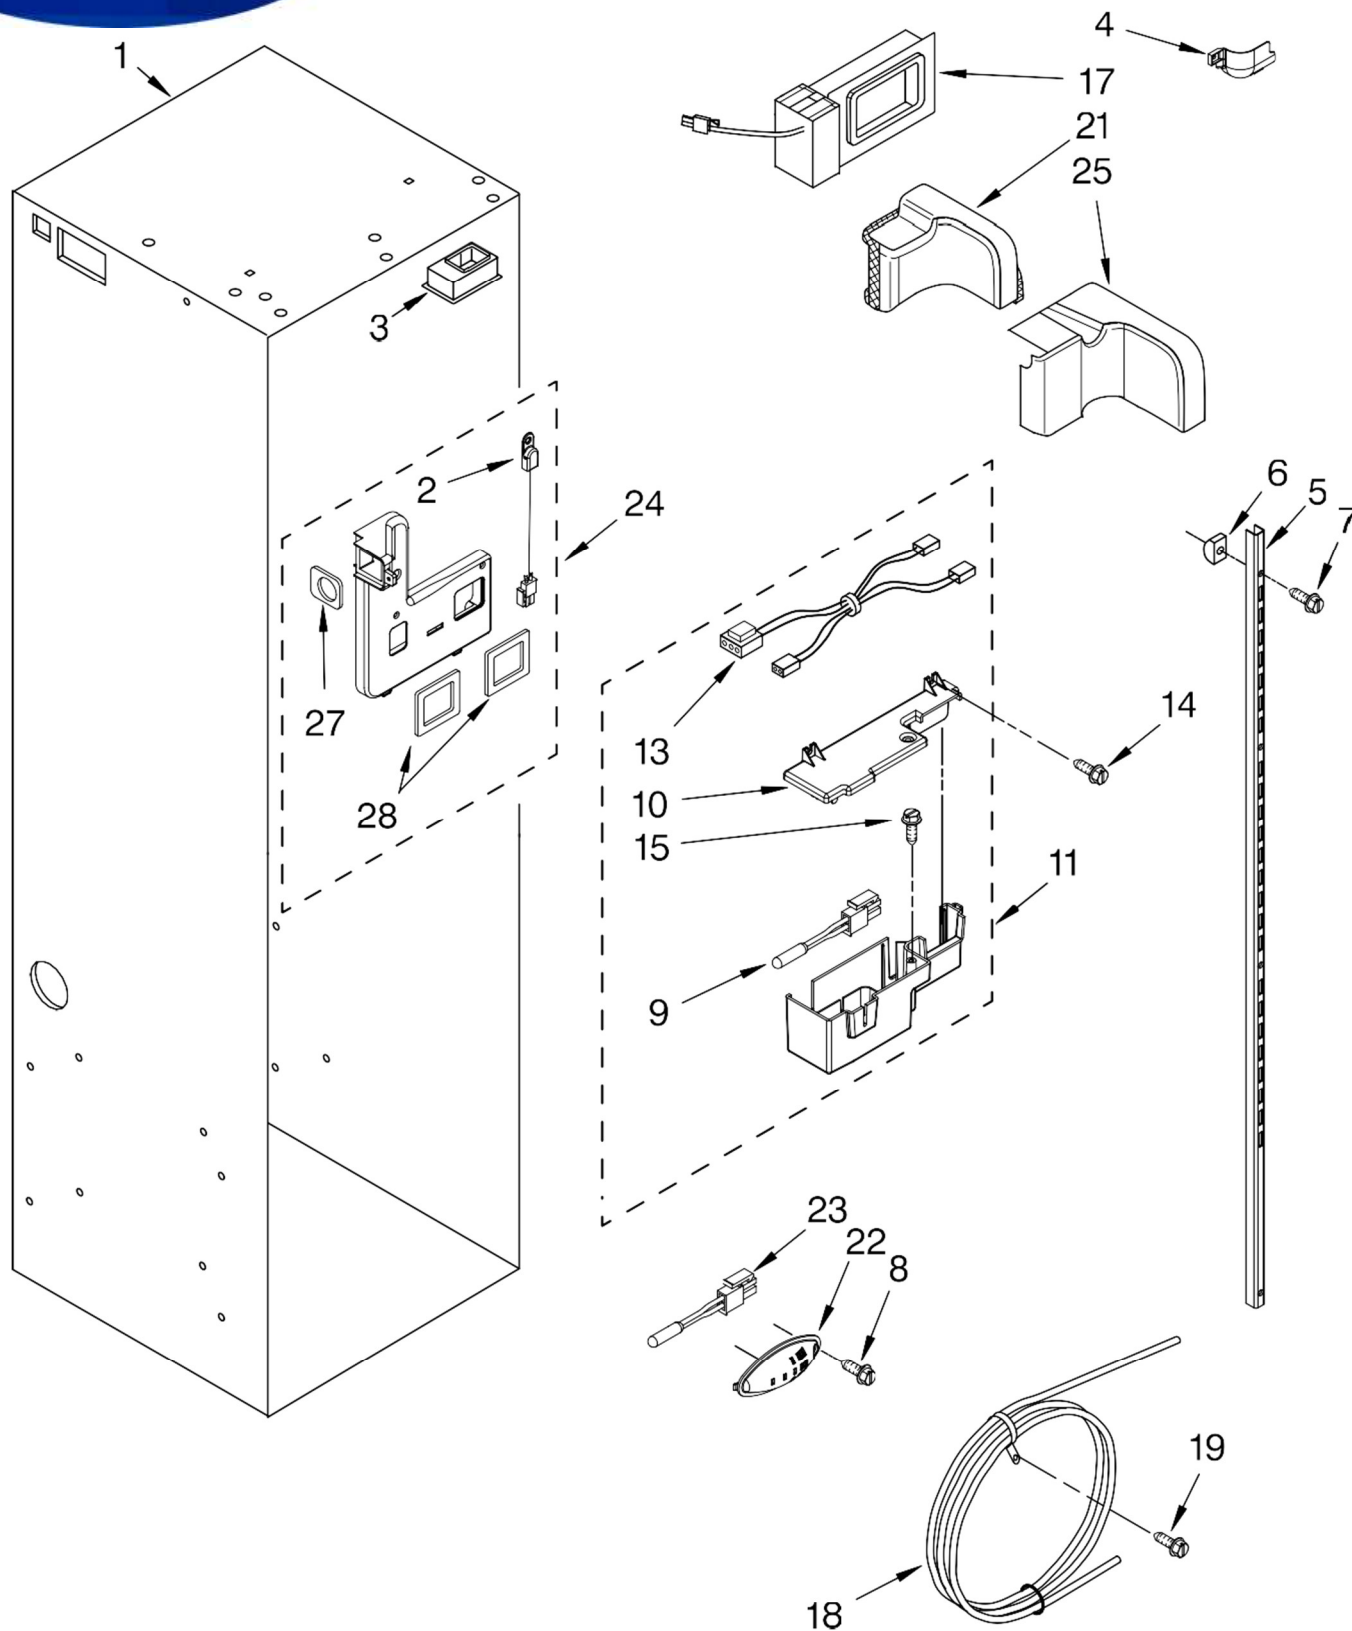

Illus. No.	Part No.	DESCRIPTION
1		Liner (Not A Serviceable Part)
2	2306010	Thermistor
3	2208970	Air Duct
4	2003577	Guard, Air Return
5	2259077	Ladder, Shelf (2)
6	520965	Screw Support, Ladder (8)
7	2006475	Screw
8	487539	Screw
9	2302937	Thermistor
10	2302986	Lid, Meat Pan Baffle
11	220377	Baffle Control Assembly
13	2310205	Jumper, Air Baffle
14	488357	Screw
15	486194	Screw
17	2315511	Air Baffle Assembly
18	2327509	Reservoir
19	488280	Screw
21	2309222	Diffuser Assembly
22	2317105	Cover, Thermistor
23	2188820	Thermistor
24	2302992	Spacer, Air-Baffle
25	2309087	Cover, Diffuser
27	2259412	Seal, Air Duct (Round Hole)
28	2259398	Seal, Air Duct (Square Hole)