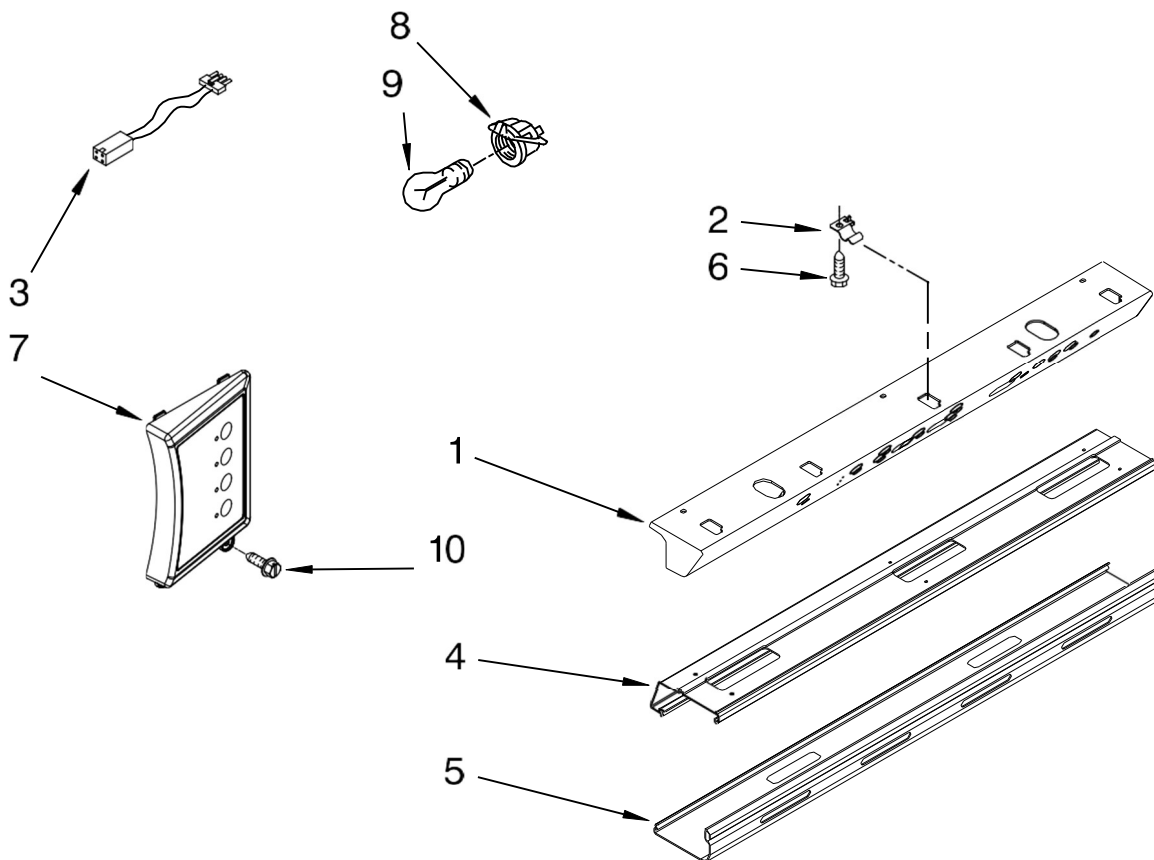

Illus. No.	Part No.	DESCRIPTION
1	2316546	Control Box
2	2317000	Clip, Box
3	2310390	Wire, Jumper
4	2324973	Bracket, Control Box
5	2307596	Shield, Control Box
6	487539	Screw (2)
7	2306086	Display, Ingredient Care Center
8	2223857	Socket, Light
9	2326255	Light Bulb (2)
10	8281185	Screw