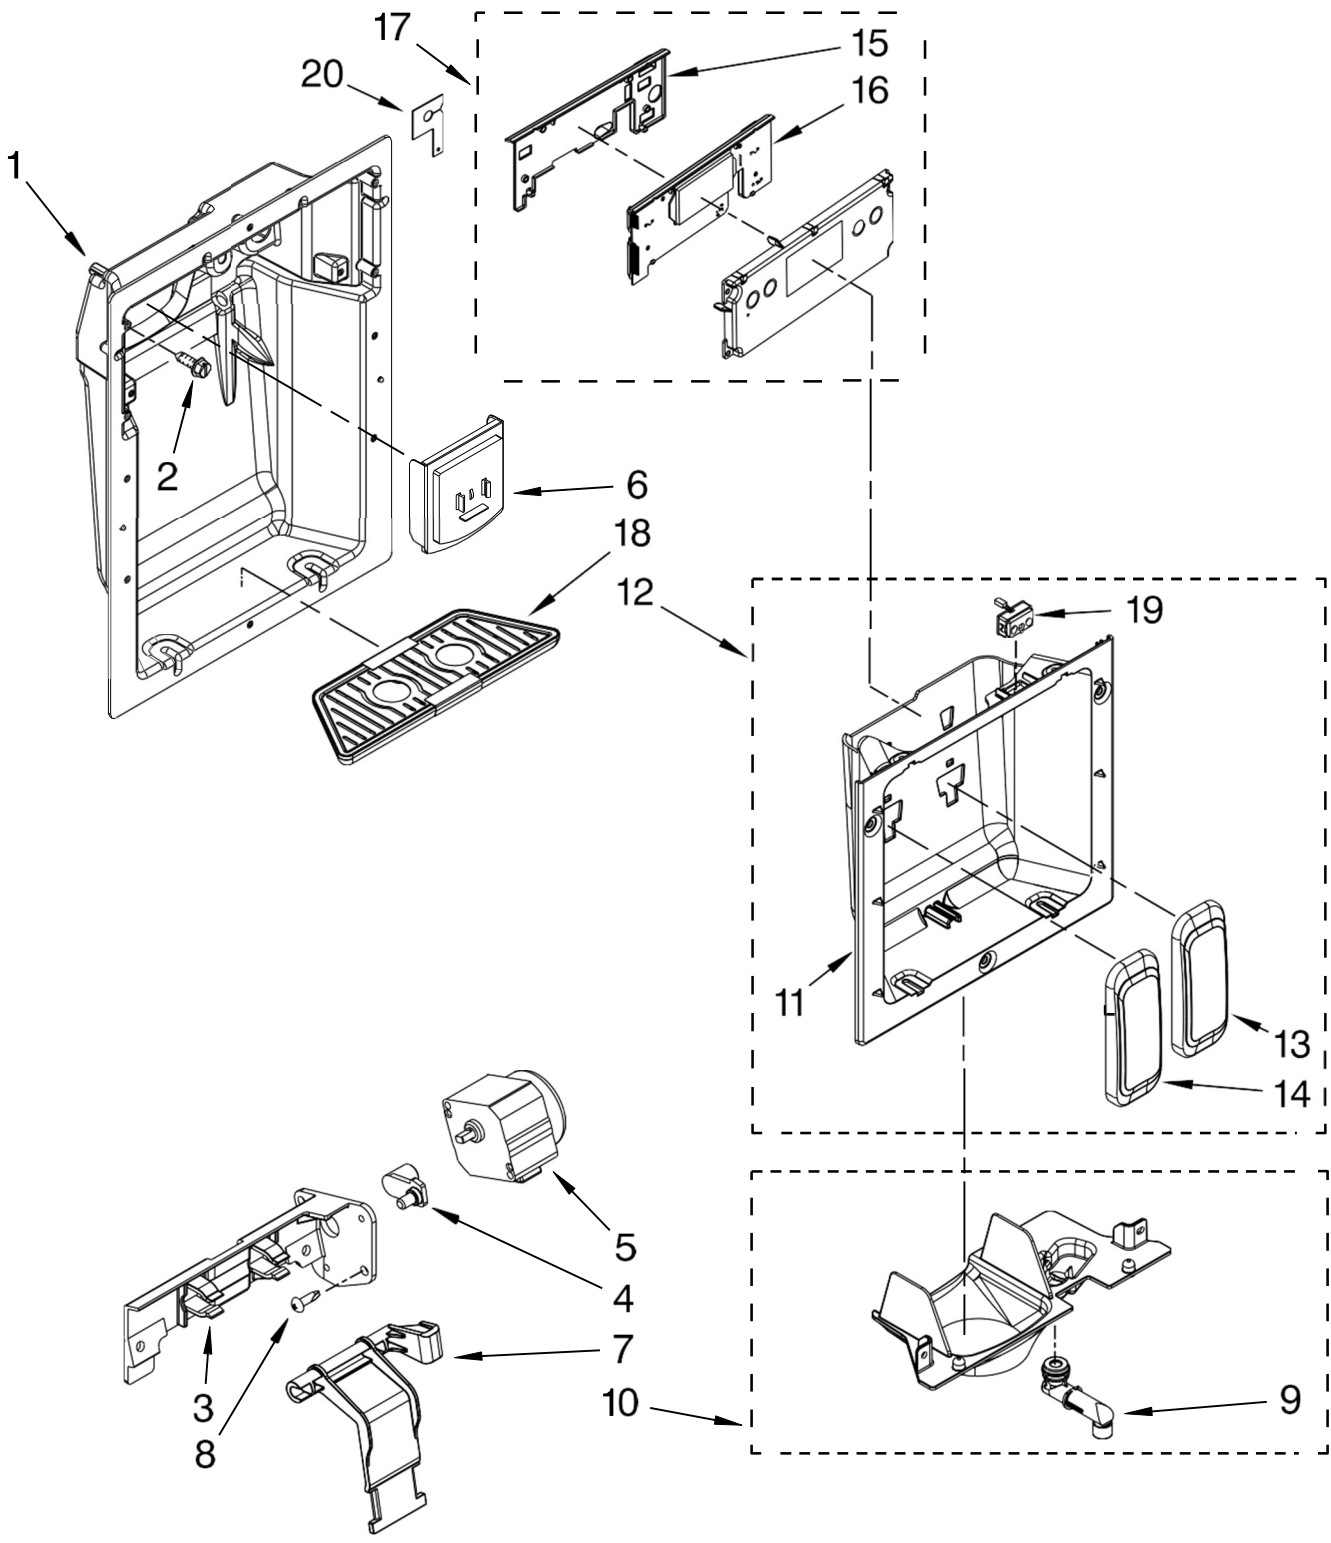

BENITO JUÁREZ #1500 GPE ZITON, CD. GUADALUPE NUEVO LEÓN TEL: 8183377999 Y 49
HORARIOS: LUNES A VIERNES 8:30 A 6:00 PM Y SÁBADOS DE 8:30 A 2:00 PM
www.denek.com