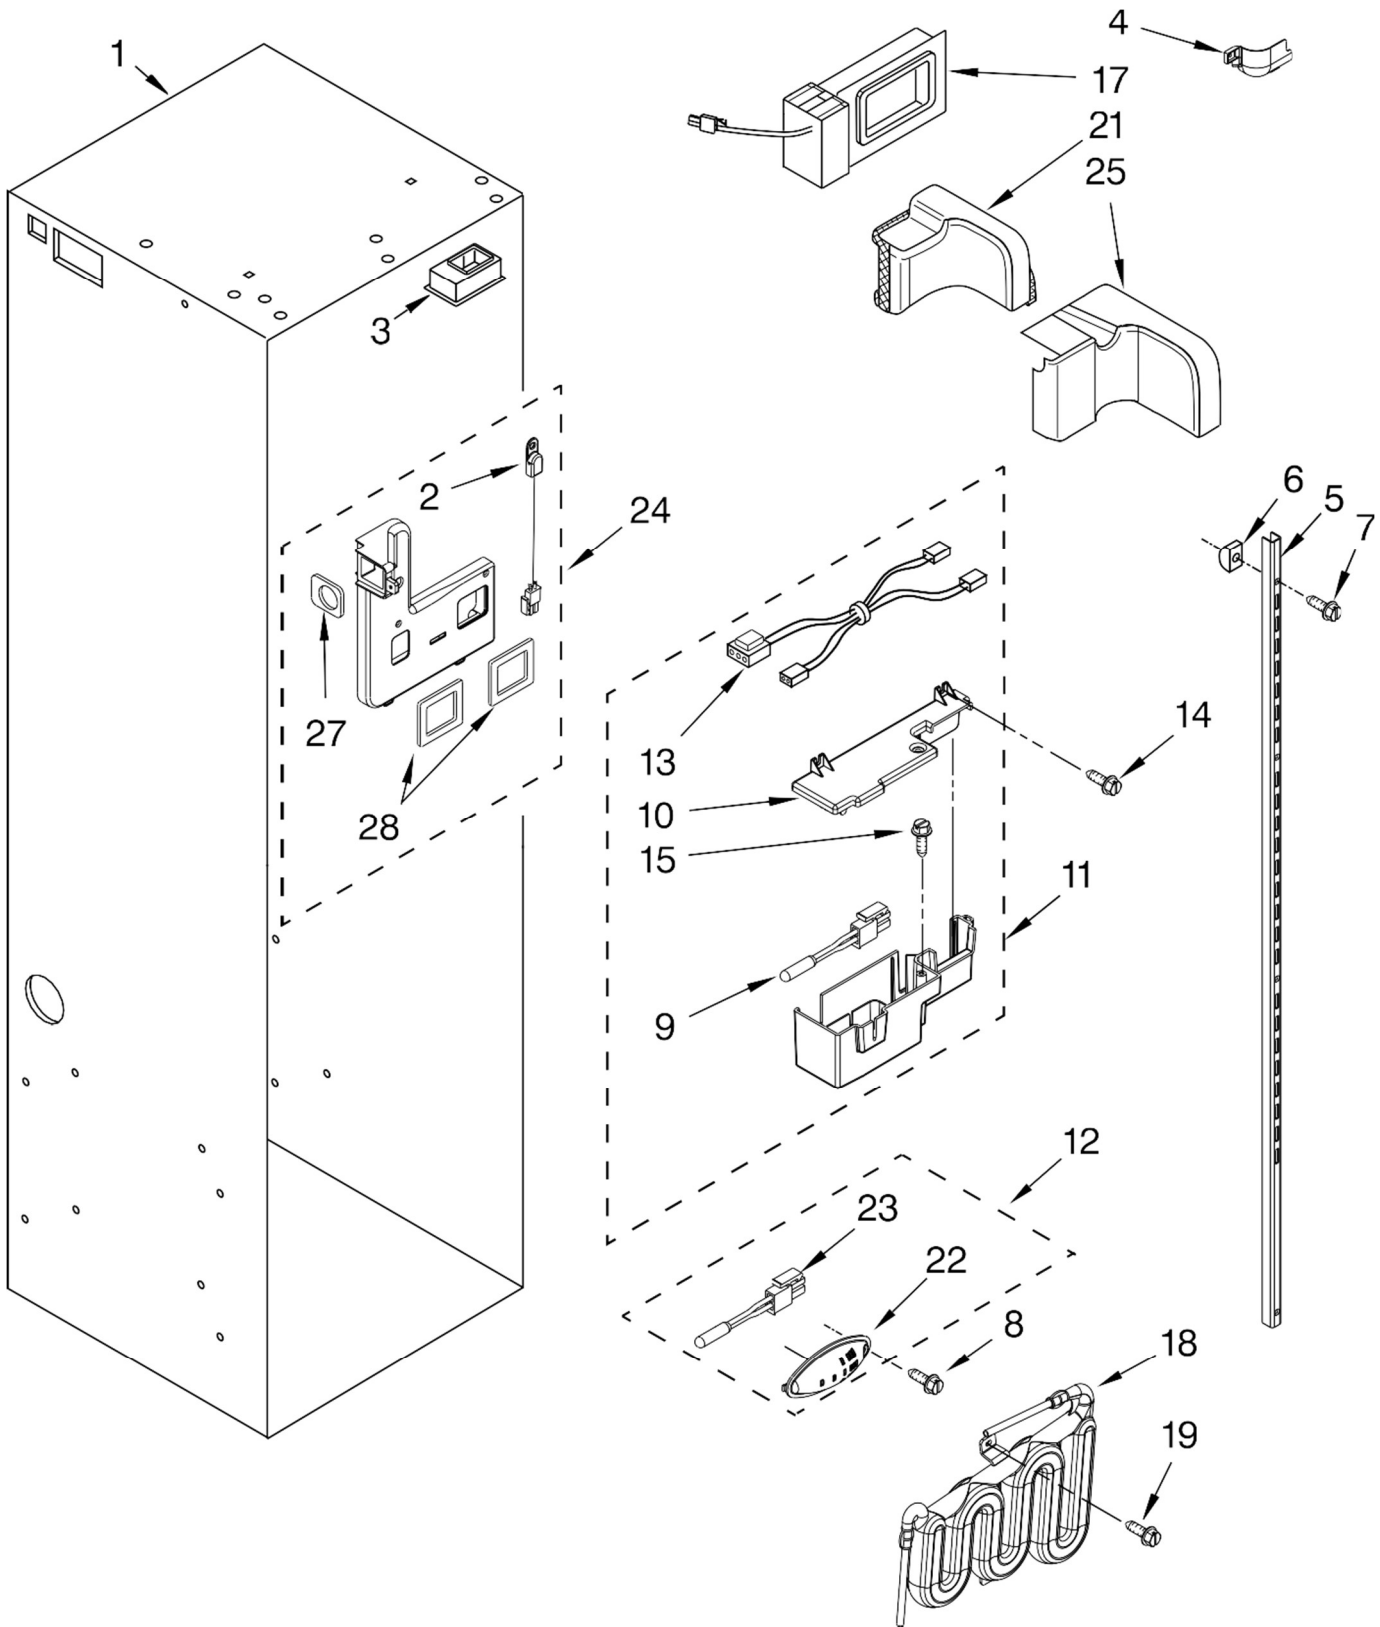

BENITO JUÁREZ #1500 GPE ZITON, CD. GUADALUPE NUEVO LEÓN TEL: 8183377999 Y 49
HORARIOS: LUNES A VIERNES 8:30 A 6:00 PM Y SÁBADOS DE 8:30 A 2:00 PM
www.denek.com