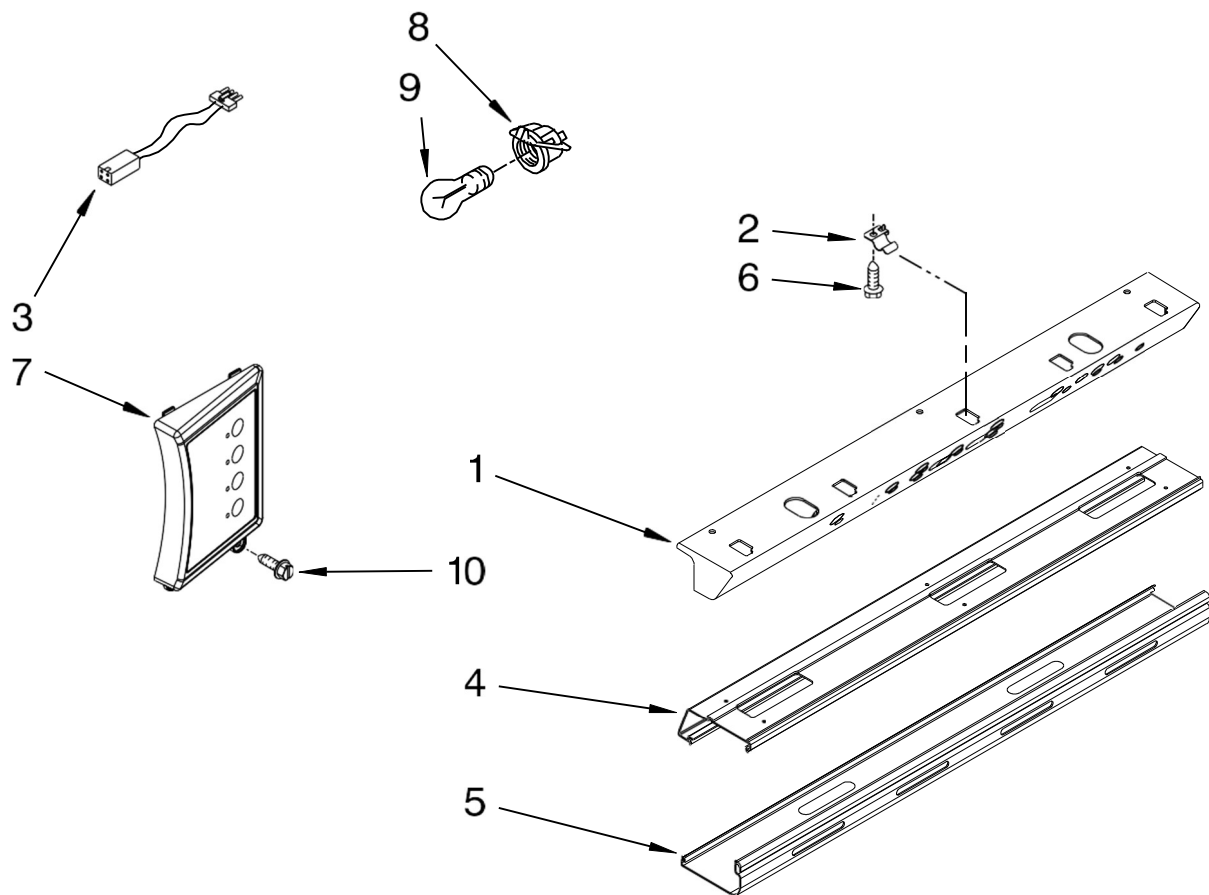

Illus. No.	Part No.	DESCRIPTION
1	W10468941	Control Box
2	2317000	Clip, Box
3	2310390	Wire, Jumper
4	2324973	Bracket, Control Box
5	2307596	Shield, Control Box
6	487539	Screw
7	2306086	Display, Ingredient Care Center
8	W10191429	Socket, Light
9	2326255	Light Bulb
10	W10142283	Screw

BENITO JUÁREZ #1500 GPE ZITON, CD. GUADALUPE NUEVO LEÓN TEL: 8183377999 Y 49
HORARIOS: LUNES A VIERNES 8:30 A 6:00 PM Y SÁBADOS DE 8:30 A 2:00 PM

www.denek.com