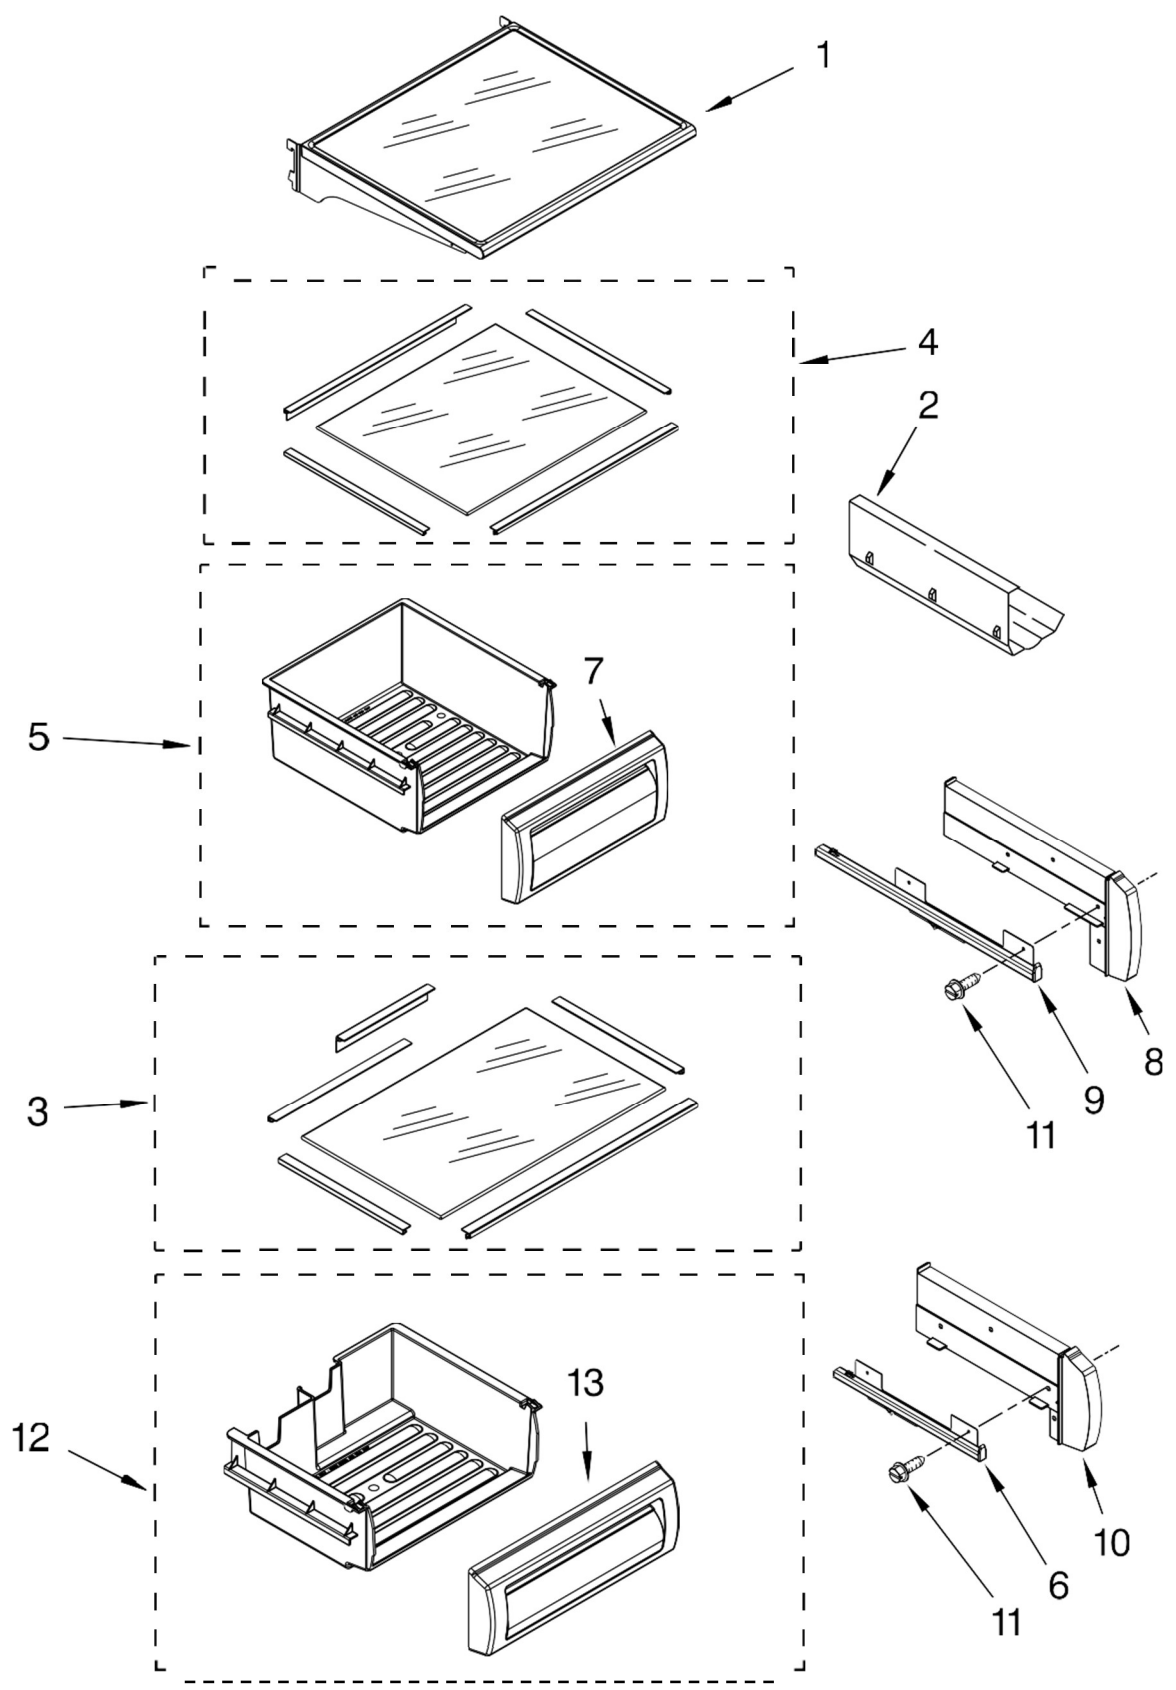

REFRIGERADOR KSSC48QVS03

Illus. No.	Part No.	DESCRIPTION
1	W10468941	Control Box
2	2317000	Clip, Box
3	2310390	Wire, Jumper
4	2324973	Bracket, Control Box
5	2307596	Shield, Control Box
6	487539	Screw
7	2306086	Display, Ingredient Care Center
8	W10191429	Socket, Light
9	2326255	Light Bulb
10	W10142283	Screw

BENITO JUÁREZ #1500 GPE ZITON, CD. GUADALUPE NUEVO LEÓN TEL: 8183377999 Y 49
HORARIOS: LUNES A VIERNES 8:30 A 6:00 PM Y SÁBADOS DE 8:30 A 2:00 PM

www.denek.com

REFRIGERADOR KSSC48QVS03

Illus. No.	Part No.	DESCRIPTION
1		Panel, Decorative Assembly
	2316738S	Stainless Steel
2	W10188580	Cover, Unit
3	486194	Screw
4	2256466	Back Panel
5	W10185625	Cover, Unit Front
6	2317923S	Badge, Kitchen Aid
7	2004333	Nut
8	2215910	Grommet, Flexible

REFRIGERADOR KSSC48QVS03

REFRIGERADOR KSSC48QVS03

Illus. No.	Part No.	DESCRIPTION
1	2222593	Shelf Assembly
2	2179404	Rack, Wine
3	2302843	Assembly, Meat Pan Cover
4	2302836	Assembly, Crisper Cover
5	W10407625	Crisper Pan
6		Slide, Meat Pan
	2302954	(LH)
	2302955	(RH)
7	2256249	Front, Crisper Pan
8		Spacer, Crisper
	2256222	(RH)
	2256223	(LH)
9		Slide, Crisper
	2302956	(LH)
	2302957	(RH)
10		Spacer, Meat Pan
	2256243	(LH)
	2256244	(RH)
11		Screw
	8533929	Right Side- (8-18 x 1.375)
	8533928	Left Side- (8-18 x .750)
12	W10407628	Pan Assembly Meat
13	2256367	Front, Meat Pan