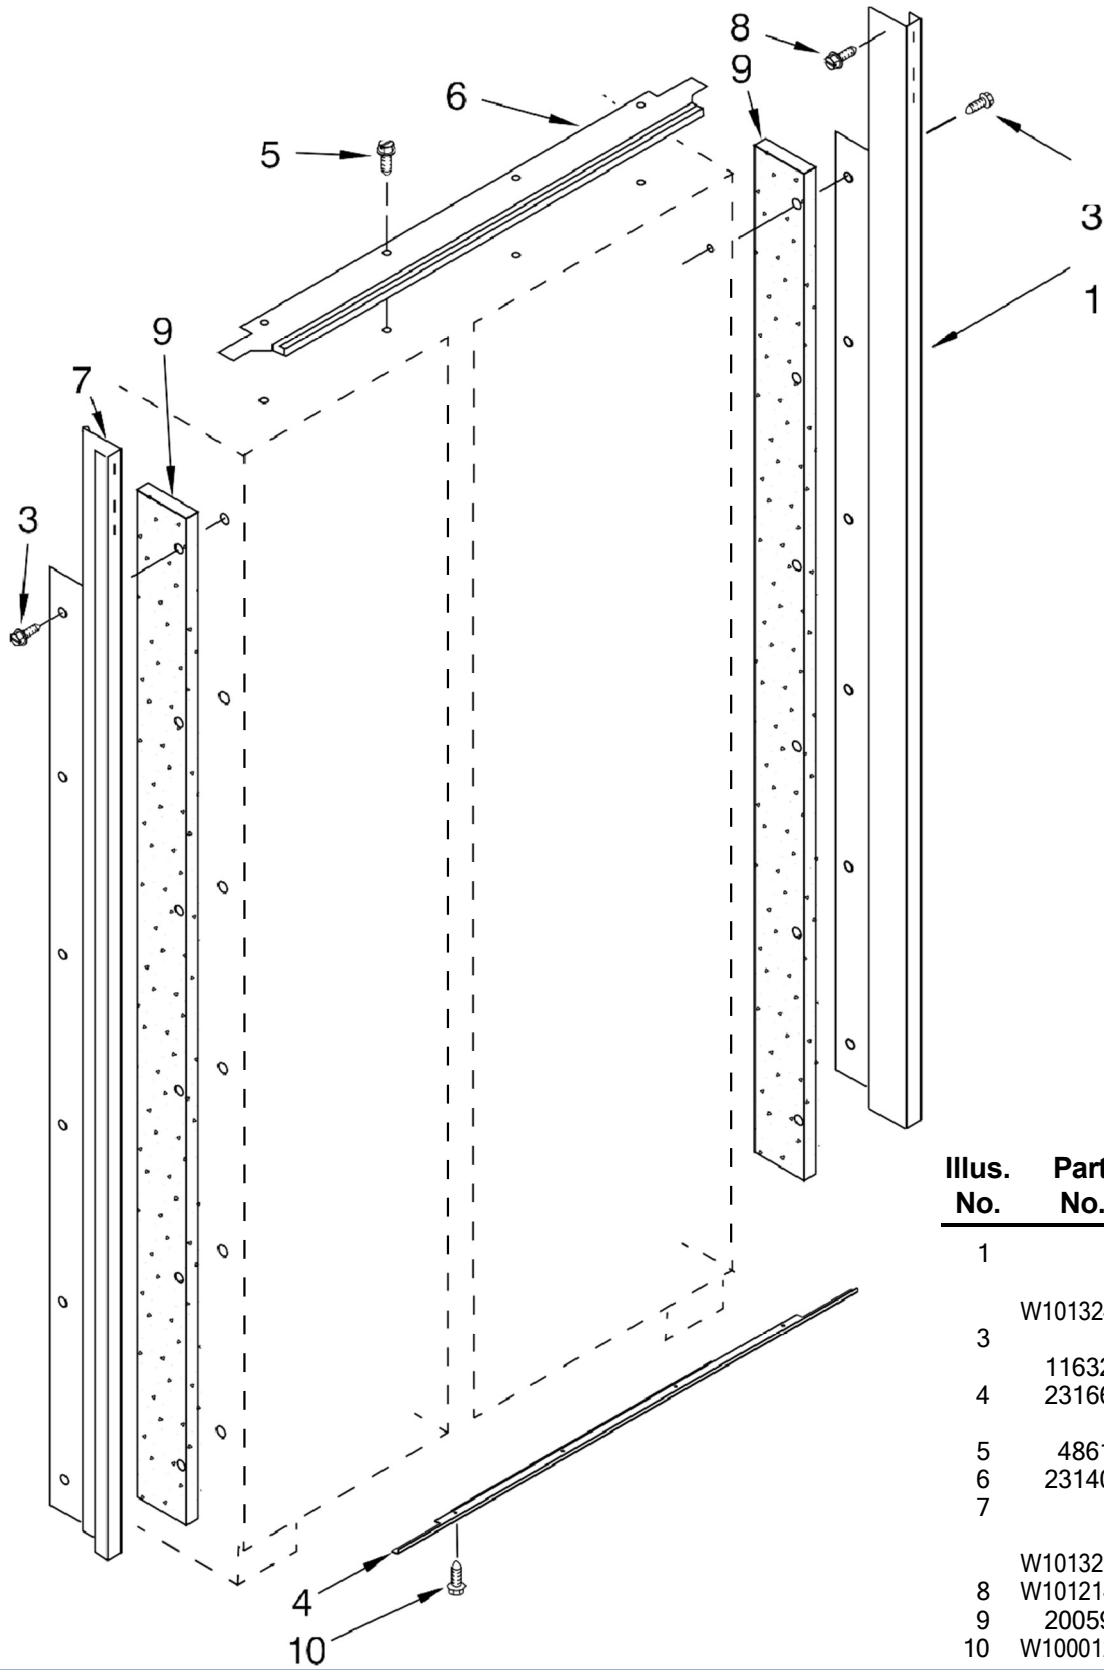

Illus. No.	Part No.	DESCRIPTION
1		Cabinet, Trim (Right Side)
	W10132472	Stainless Steel
3		Screw
	1163283	Stainless Steel
4	2316688	Cabinet, Trim (Bottom)
5	486194	Screw
6	2314018	Cabinet, Trim Top
7		Cabinet Trim (Left Side)
	W10132541	Stainless Steel
8	W10121451	Screw
9	2005925	Seal-Trim, Side
10	W10001250	Screw

BENITO JUÁREZ #1500 GPE ZITON, CD. GUADALUPE NUEVO LEÓN TEL: 8183377999 Y 49
HORARIOS: LUNES A VIERNES 8:30 A 6:00 PM Y SÁBADOS DE 8:30 A 2:00 PM

www.denek.com