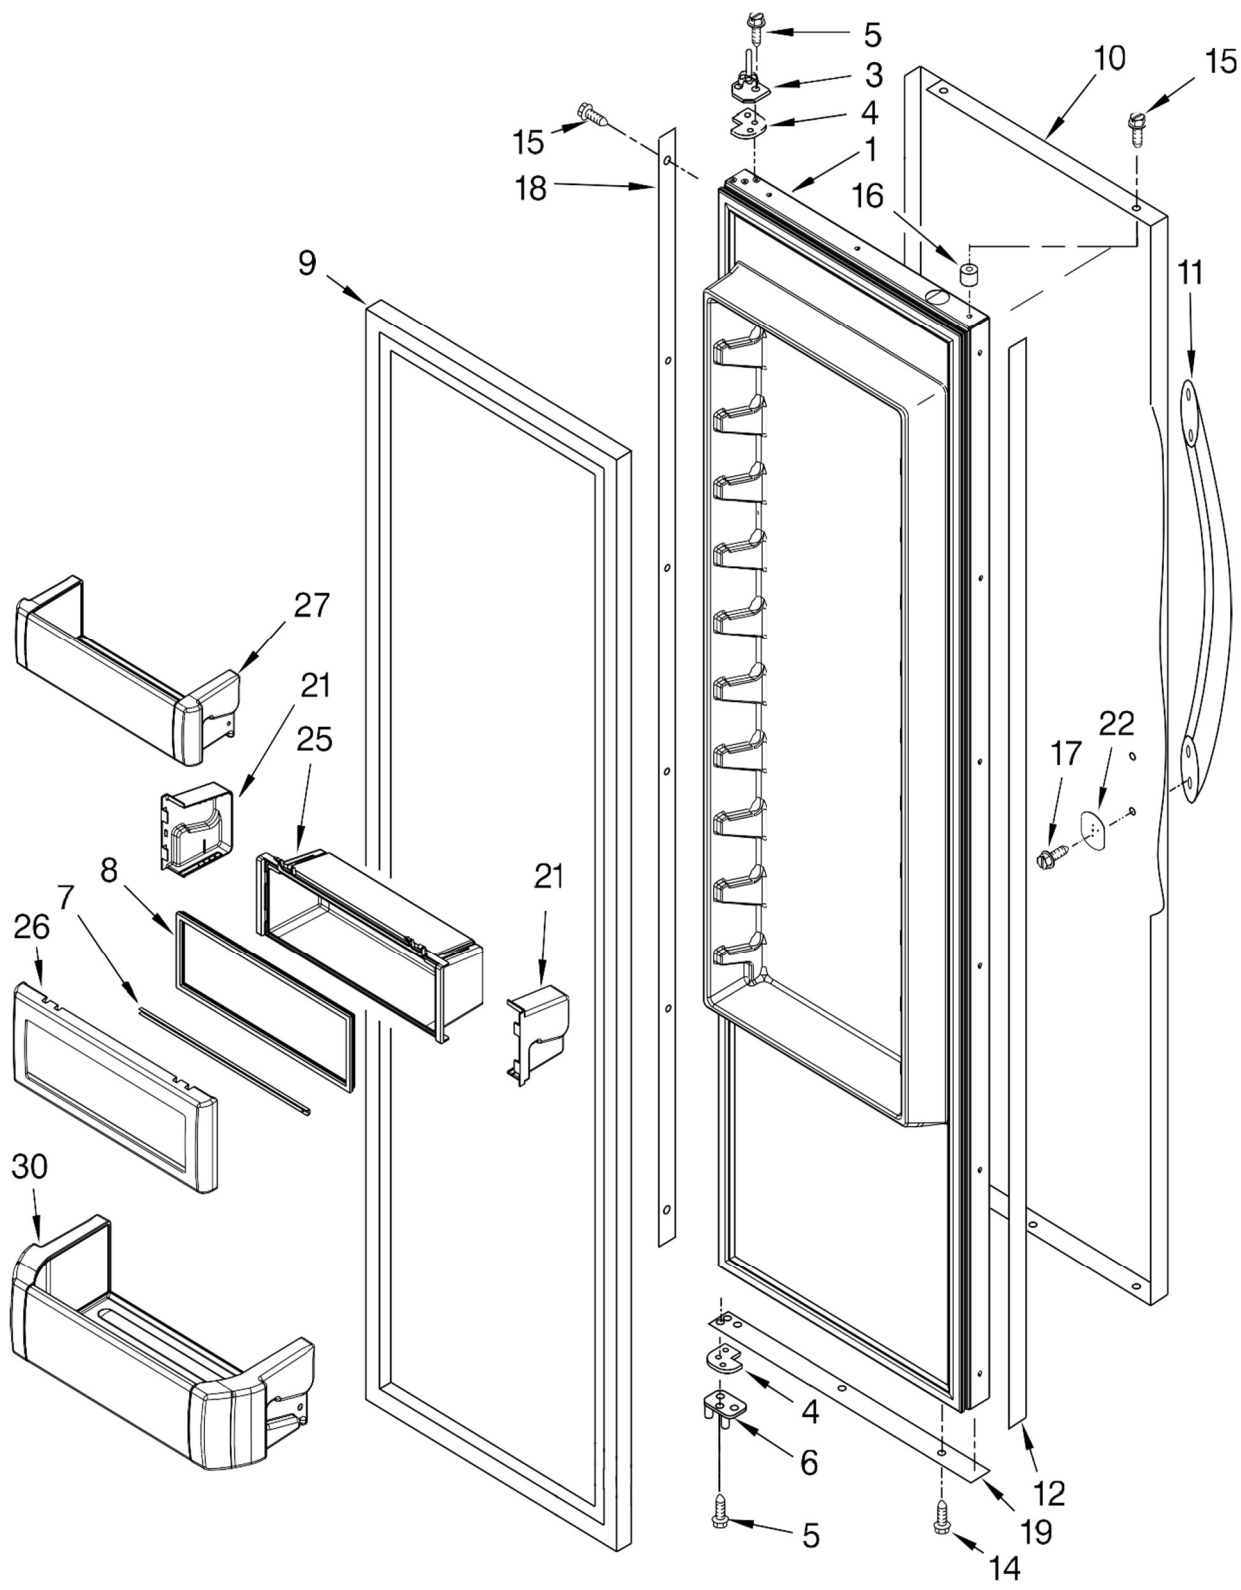

REFRIGERADOR KSSC48QVS03