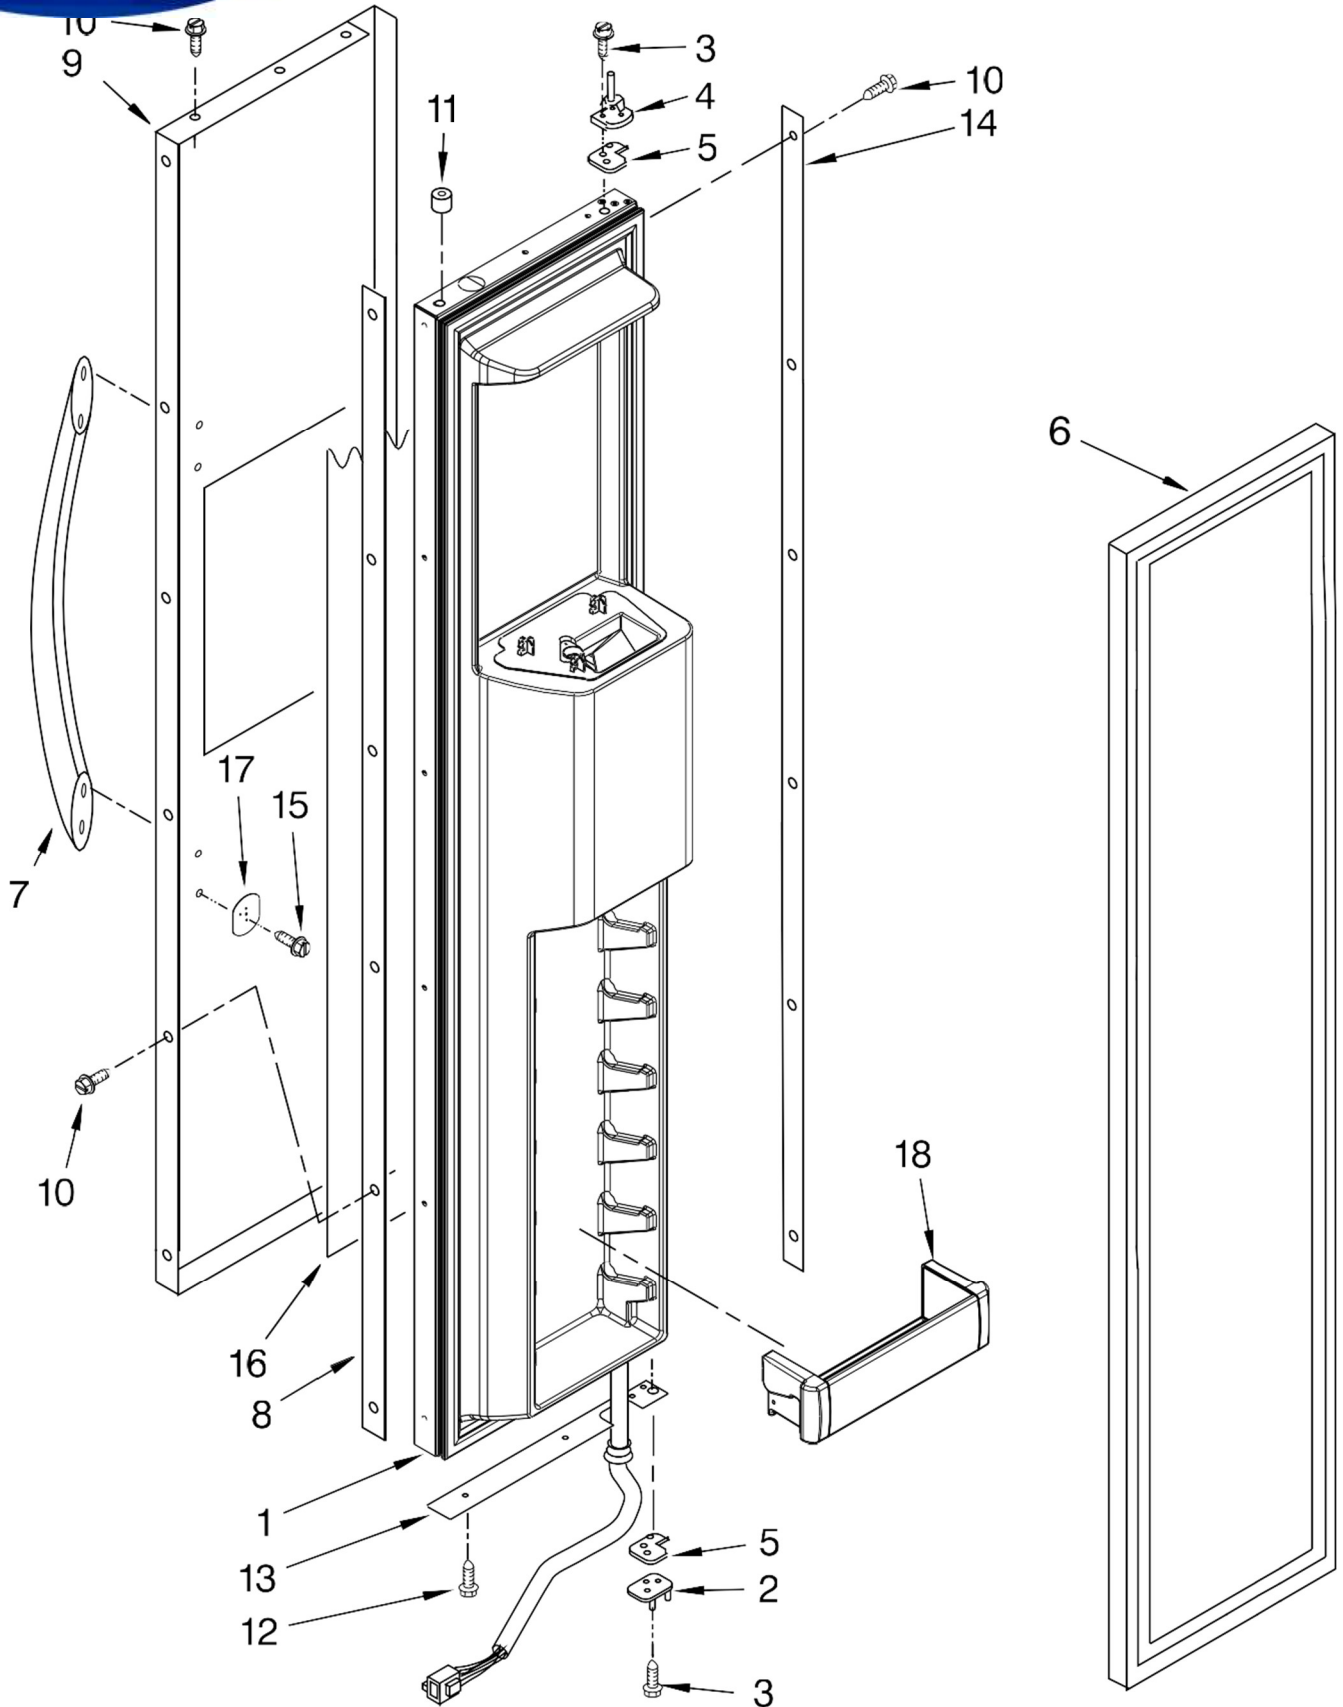

BENITO JUÁREZ #1500 GPE ZITON, CD. GUADALUPE NUEVO LEÓN TEL: 8183377999 Y 49
HORARIOS: LUNES A VIERNES 8:30 A 6:00 PM Y SÁBADOS DE 8:30 A 2:00 PM

www.denek.com