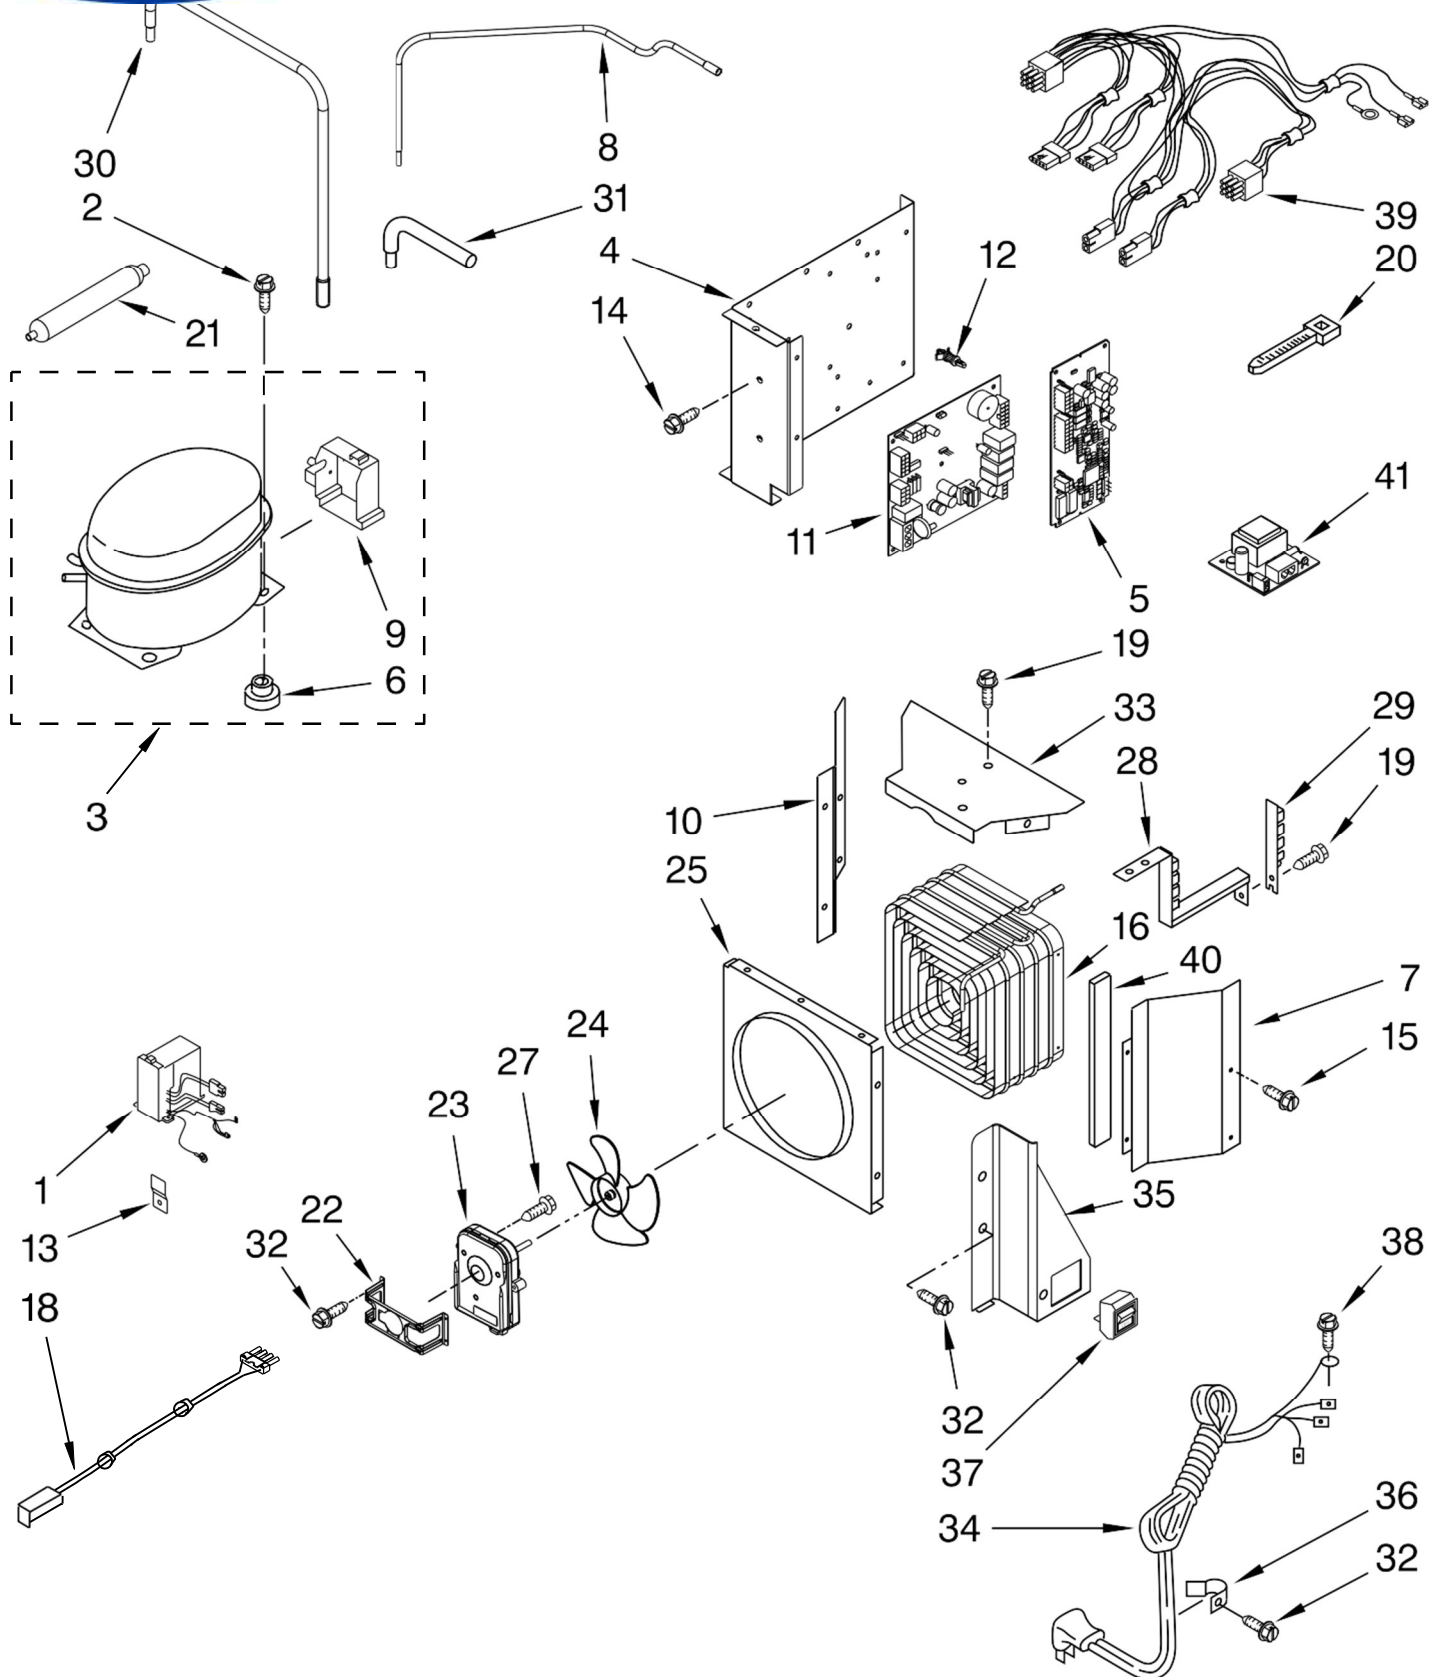

REFRIGERADOR KSSC48QVS03