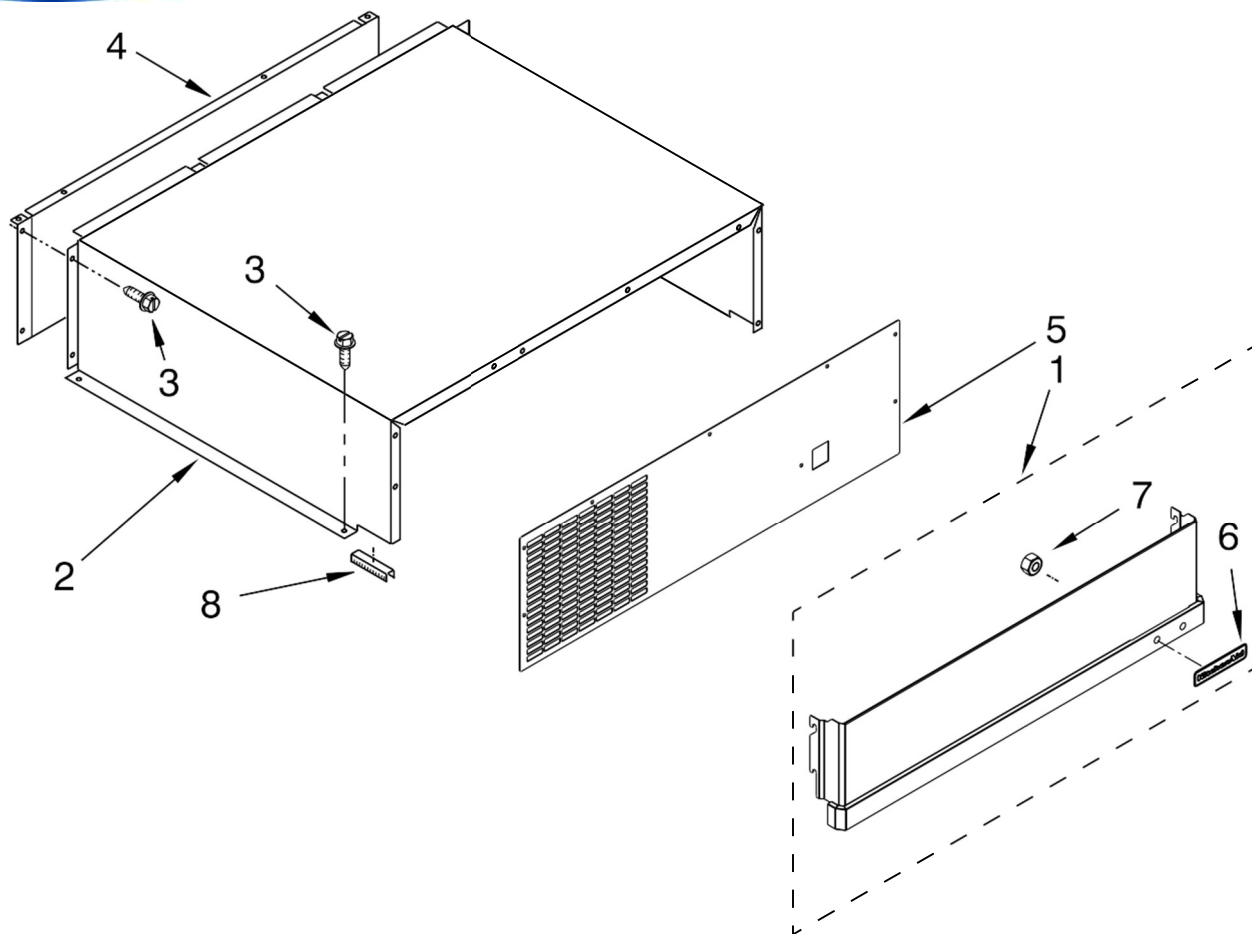

Illus. No.	Part No.	DESCRIPTION
1		Panel, Decorative Assembly
	2316738S	Stainless Steel
2	W10188580	Cover, Unit
3	486194	Screw
4	2256466	Back Panel
5	W10185625	Cover, Unit Front
6	2317923S	Badge, Kitchen Aid
7	2004333	Nut
8	2215910	Grommet, Flexible