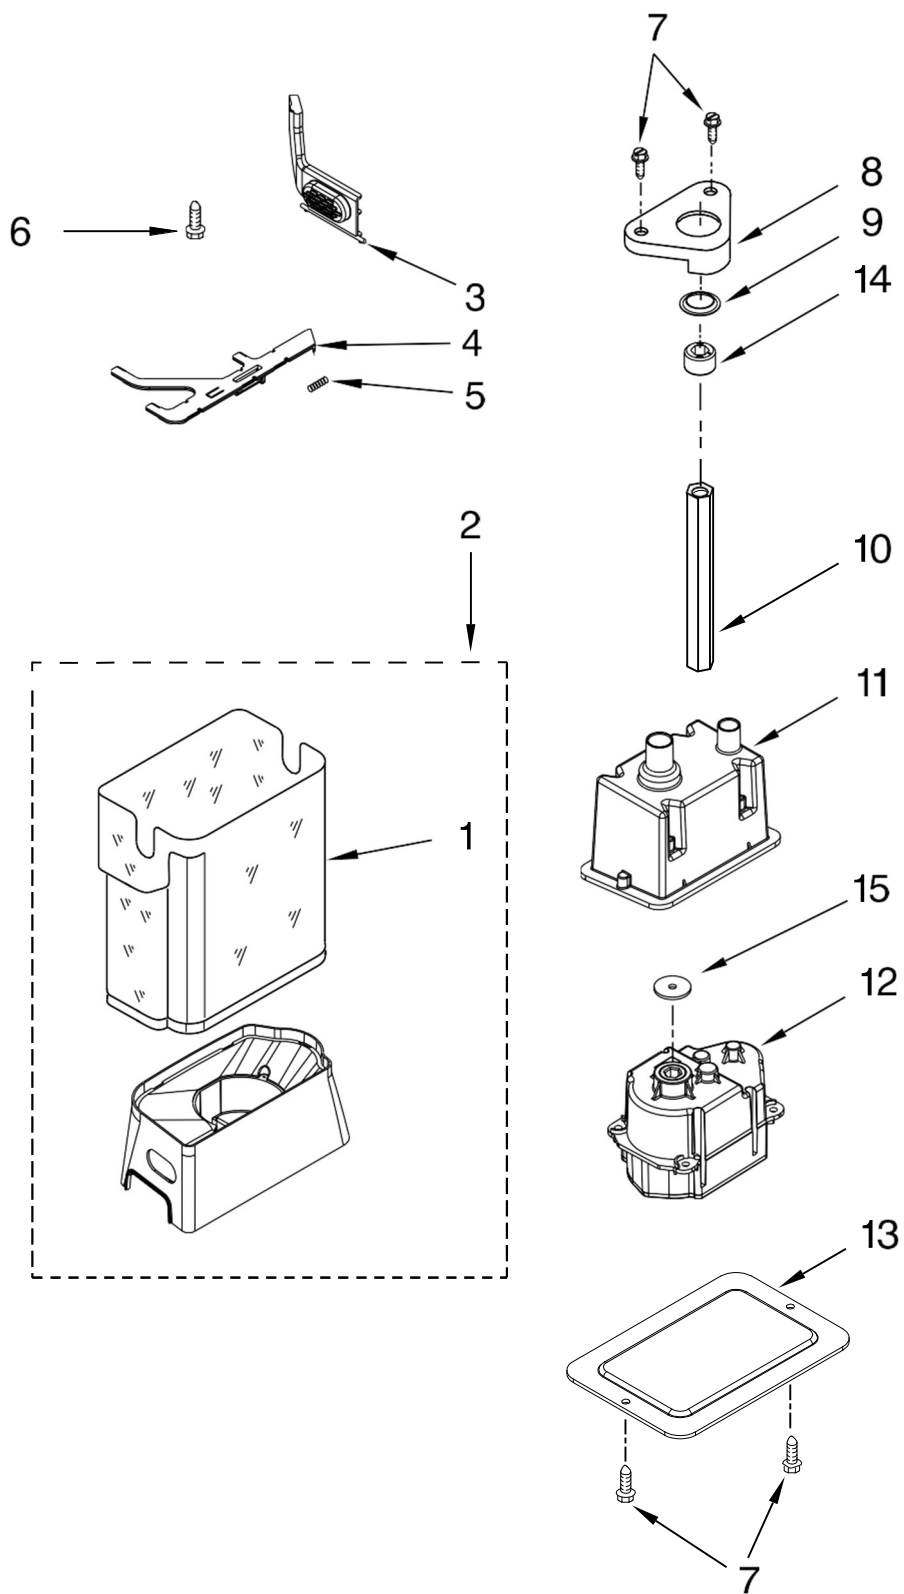

REFRIGERADOR KSSC48QVS03

REFRIGERADOR KSSC48QVS03

Illus. No.	Part No.	DESCRIPTION
1	2222593	Shelf Assembly
2	2179404	Rack, Wine
3	2302843	Assembly, Meat Pan Cover
4	2302836	Assembly, Crisper Cover
5	W10407625	Crisper Pan
6		Slide, Meat Pan
	2302954	(LH)
	2302955	(RH)
7	2256249	Front, Crisper Pan
8		Spacer, Crisper
	2256222	(RH)
	2256223	(LH)
9		Slide, Crisper
	2302956	(LH)
	2302957	(RH)
10		Spacer, Meat Pan
	2256243	(LH)
	2256244	(RH)
11		Screw
	8533929	Right Side- (8-18 x 1.375)
	8533928	Left Side- (8-18 x .750)
12	W10407628	Pan Assembly Meat
13	2256367	Front, Meat Pan

REFRIGERADOR KSSC48QVS03

BENITO JUÁREZ #1500 GPE ZITON, CD. GUADALUPE NUEVO LEÓN TEL: 8183377999 Y 49
HORARIOS: LUNES A VIERNES 8:30 A 6:00 PM Y SÁBADOS DE 8:30 A 2:00 PM
www.denek.com

Illus. No.	Part No.	DESCRIPTION
1	2259385	Fan Motor
2	2198665	Tube, P.C. Board
3	2169142	Fan Blade
4	2223733	Retainer, Fan Motor
5	2302817	Gasket, Cover
6 W		Grommet
7	486194	Screw
8	2259464	Wedge, Air Duct
9	W10141604	Screw, Ground
10	W10191429	Socket, Light
11	2221070	Clamp, Nylon
12	2326255	Light Bulb
13	489214	Screw
14	2182120	Scroll, Fan
15	2259465	Wedge, Air Duct
16	2307775	Air Duct
17	2198643	Lens
18		Block, Fan Scroll
	2209482	(RH)
	2209066	(LH)

Illus. No.	Part No.	DESCRIPTION
32	2220904	Gasket
		Evaporator Cover
33	2259493	Cover, Receiver
34	W10139189	Harness, Evap Fan (Includes Item 45)
35	2306010	Thermistor
36	2317105	Cover, Thermistor
37	2006475	Screw
38	2259032	Ladder, Shelf
39	2259445	Support, Screw
40	2198634	Pin
41	W10193840	P Emitter
42	2198633	Flipper
43	2255563	Slide, Icemaker Shut Off
44	W10290817	P.C. Board, Receiver
45	W10160570	Defrost, Bi-Metal
46	W10142283	Screw
47	2317844	Thermistor Assy