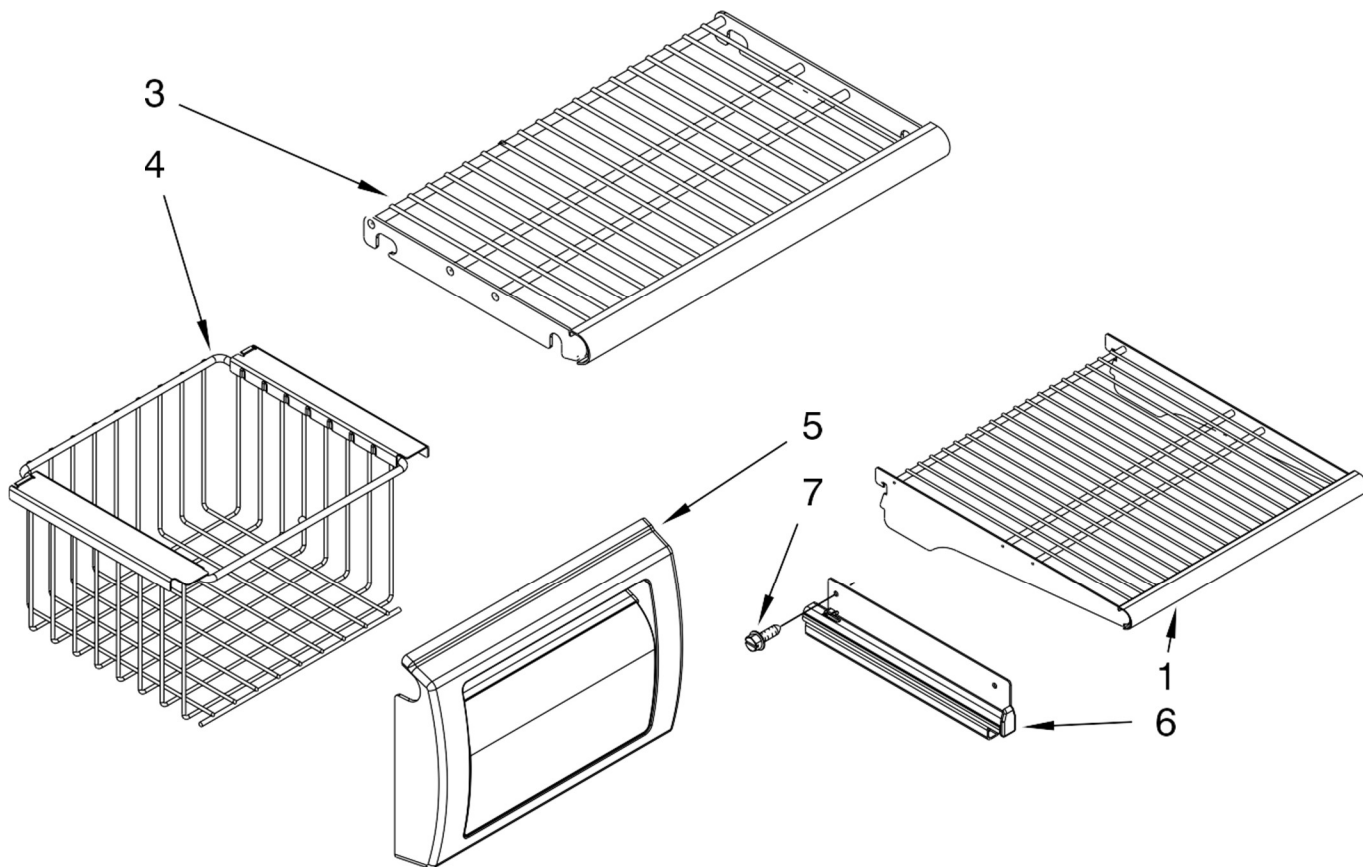

Illus. No.	Part No.	DESCRIPTION
	1 W10175906	Wire, Shelf
3	2302884	Shelf, Fixed
4	2259083	Basket
5	2256271	Front, Basket
6		Slide, Basket
	2259317	(RH)
	2259318	(LH)
7	8533928	Screw