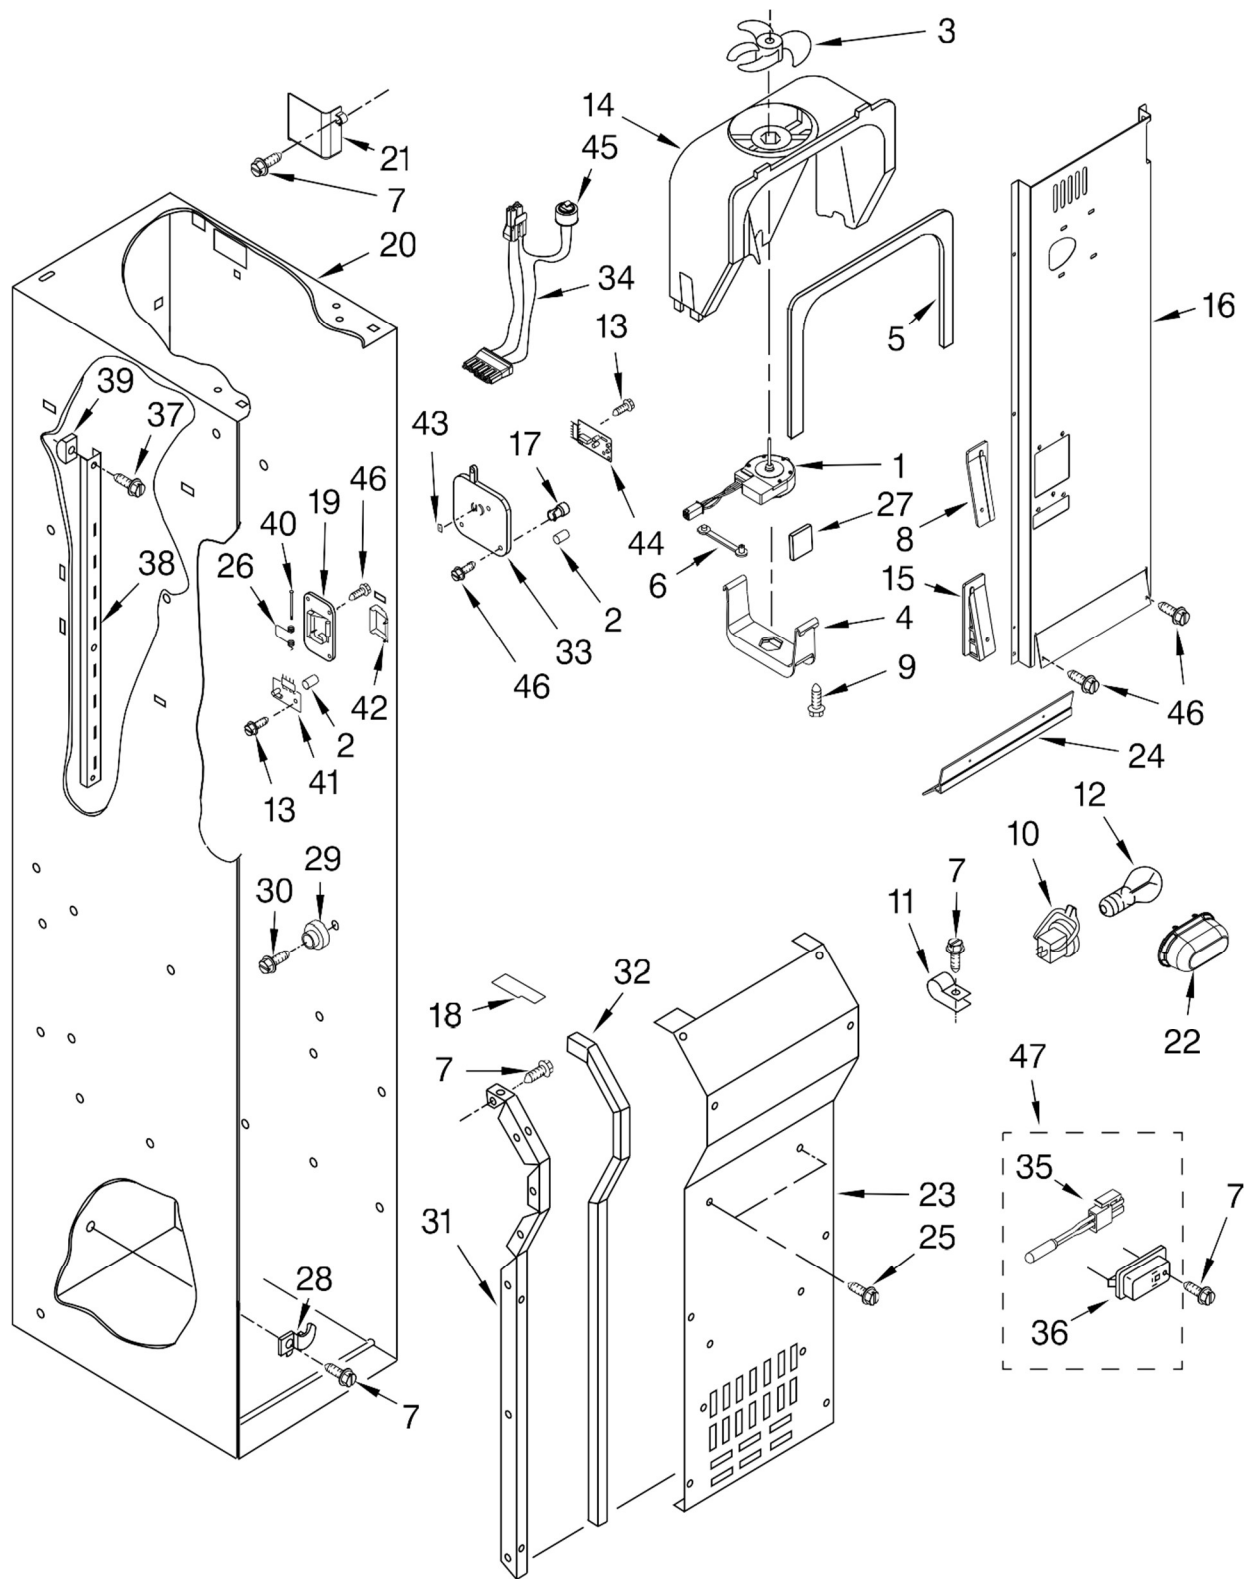

BENITO JUÁREZ #1500 GPE ZITON, CD. GUADALUPE NUEVO LEÓN TEL: 8183377999 Y 49
HORARIOS: LUNES A VIERNES 8:30 A 6:00 PM Y SÁBADOS DE 8:30 A 2:00 PM
www.denek.com

Illus. No.	Part No.	DESCRIPTION
1	2259385	Fan Motor
2	2198665	Tube, P.C. Board
3	2169142	Fan Blade
4	2223733	Retainer, Fan Motor
5	2302817	Gasket, Cover
6 W		Grommet
7	486194	Screw
8	2259464	Wedge, Air Duct
9	W10141604	Screw, Ground
10	W10191429	Socket, Light
11	2221070	Clamp, Nylon
12	2326255	Light Bulb
13	489214	Screw
14	2182120	Scroll, Fan
15	2259465	Wedge, Air Duct
16	2307775	Air Duct
17	2198643	Lens
18		Block, Fan Scroll
	2209482	(RH)
	2209066	(LH)

Illus. No.	Part No.	DESCRIPTION
19	2215650	Cover, Emitter
20		Liner (Not A Serviceable Part)
21	2259025	Cover, Air Outlet
22	2307751	Light Shield
23	W10428001	Cover, Evaporator
24	2302851	Support, Air Duct
25	487539	Screw
26	2198635	Spring
27	W10267707	
28	1112260	Support, Evaporator Shelf, Stud
29	2196205	Shelf, Stud
30	W10191952	Screw
31		Evaporator, Cover Rail
	2221107	(LH)
	2259355	(RH)

Illus. No.	Part No.	DESCRIPTION
32	2220904	Gasket
		Evaporator Cover
33	2259493	Cover, Receiver
34	W10139189	Harness, Evap Fan (Includes Item 45)
35	2306010	Thermistor
36	2317105	Cover, Thermistor
37	2006475	Screw
38	2259032	Ladder, Shelf
39	2259445	Support, Screw
40	2198634	Pin
41	W10193840	P Emitter
42	2198633	Flipper
43	2255563	Slide, Icemaker Shut Off
44	W10290817	P.C. Board, Receiver
45	W10160570	Defrost, Bi-Metal
46	W10142283	Screw
47	2317844	Thermistor Assy