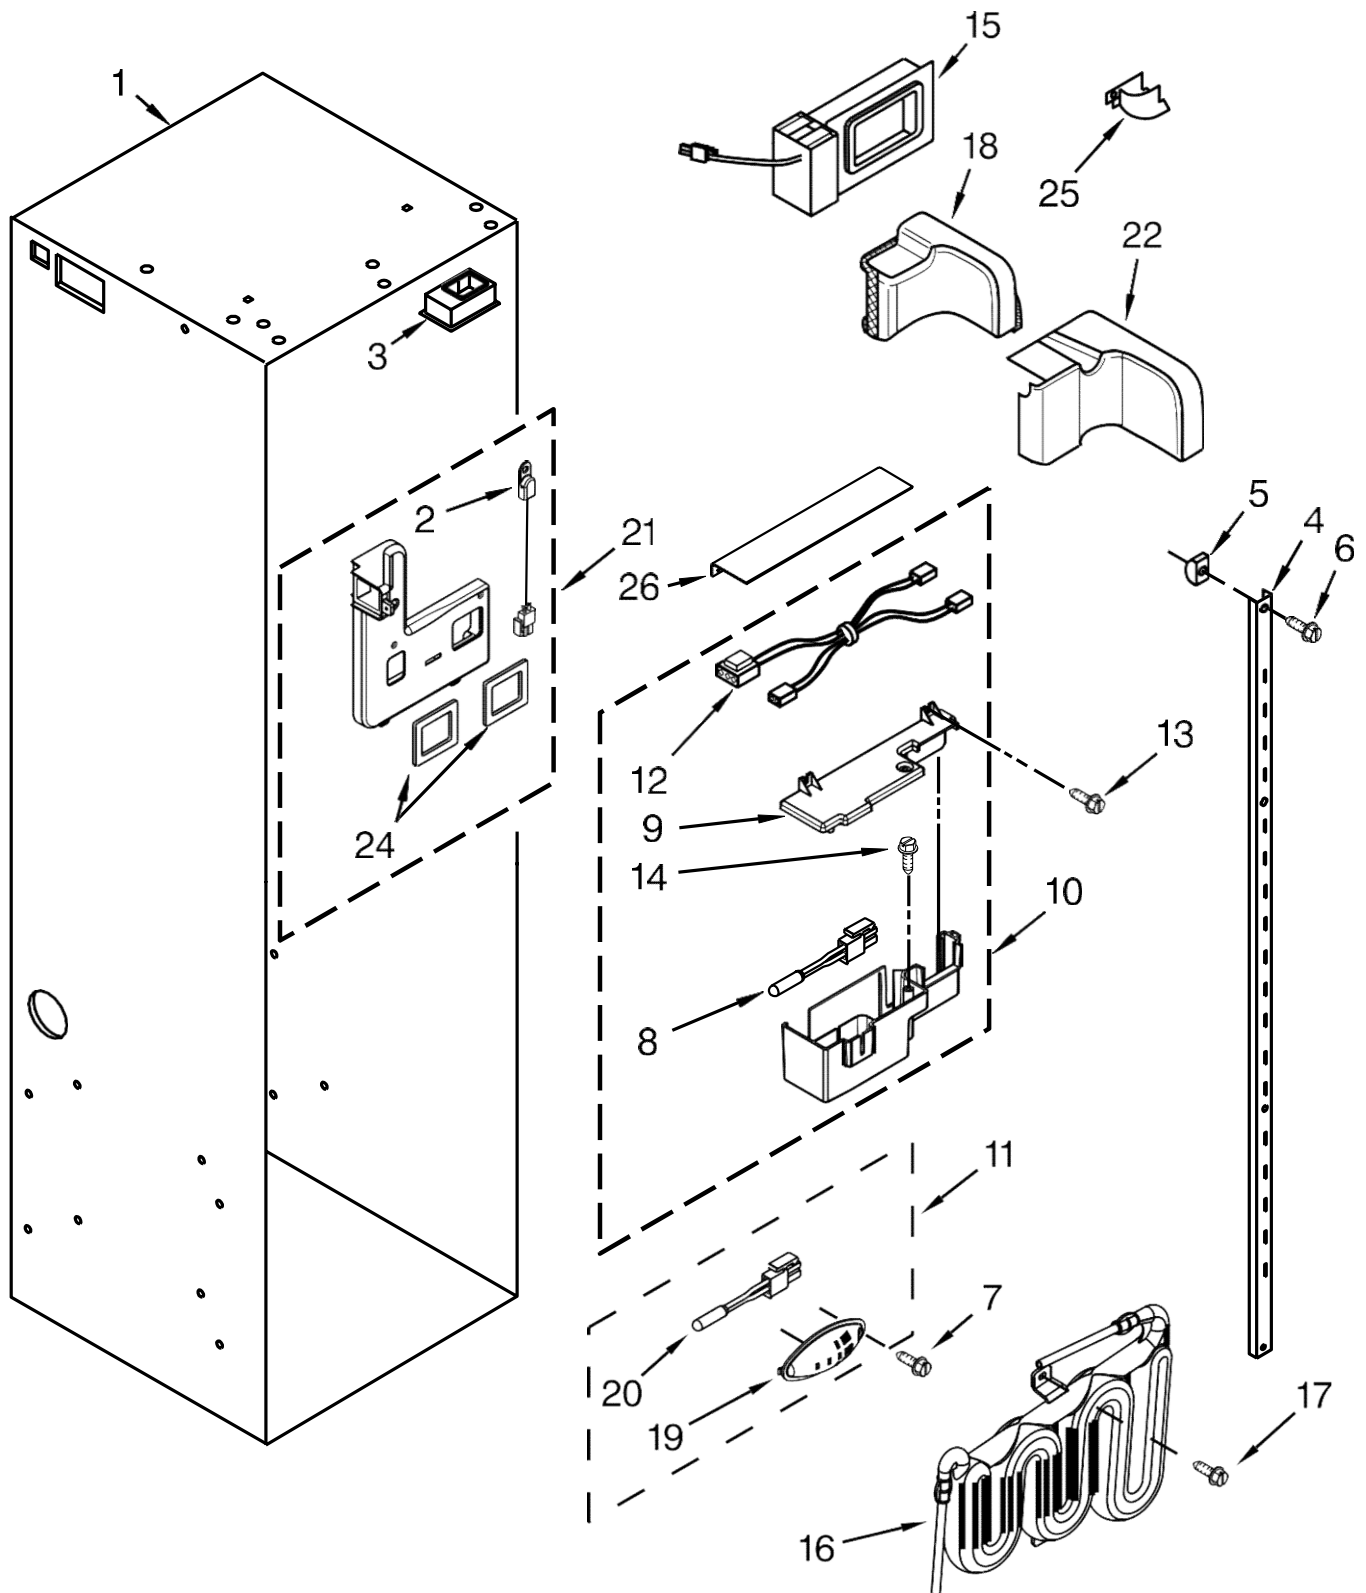

Illus.

No.	Part No.	Description
1		Liner (Not A Serviceable Part)
2	2306010	Thermistor
3	2208970	Air Duct
4	2259077	Ladder, Shelf
5	520965	Support, Ladder6
	2006475	Screw
7	487539	Screw
8	2302937	Thermistor Assembly
9	2302986	Lid, Baffle

Illus.

No.	Part No.	Description
10	W10169528	Baffle, Control Assembly
11	2317844	Assembly, Thermistor
12	2310205	Harness, Air Baffle
13	8533929	Screw
14	486194	Screw
15	2221296	Air Baffle Assembly
16	2327509	Reservoir, Water
17	W10141518	Screw
18	2309222	Diffuser Assembly

Illus.

No.	Part No.	Description
19	2317105	Cover, Thermistor
20	2188820	Thermistor, RC
21	W10475010	Assembly, Spacer
22	2309087	Cover, Diffuser
24	2259398	Seal, Air Duct
25	2003577	Guard, Air Return
26	W10159488	Diverter, Crisper Cover