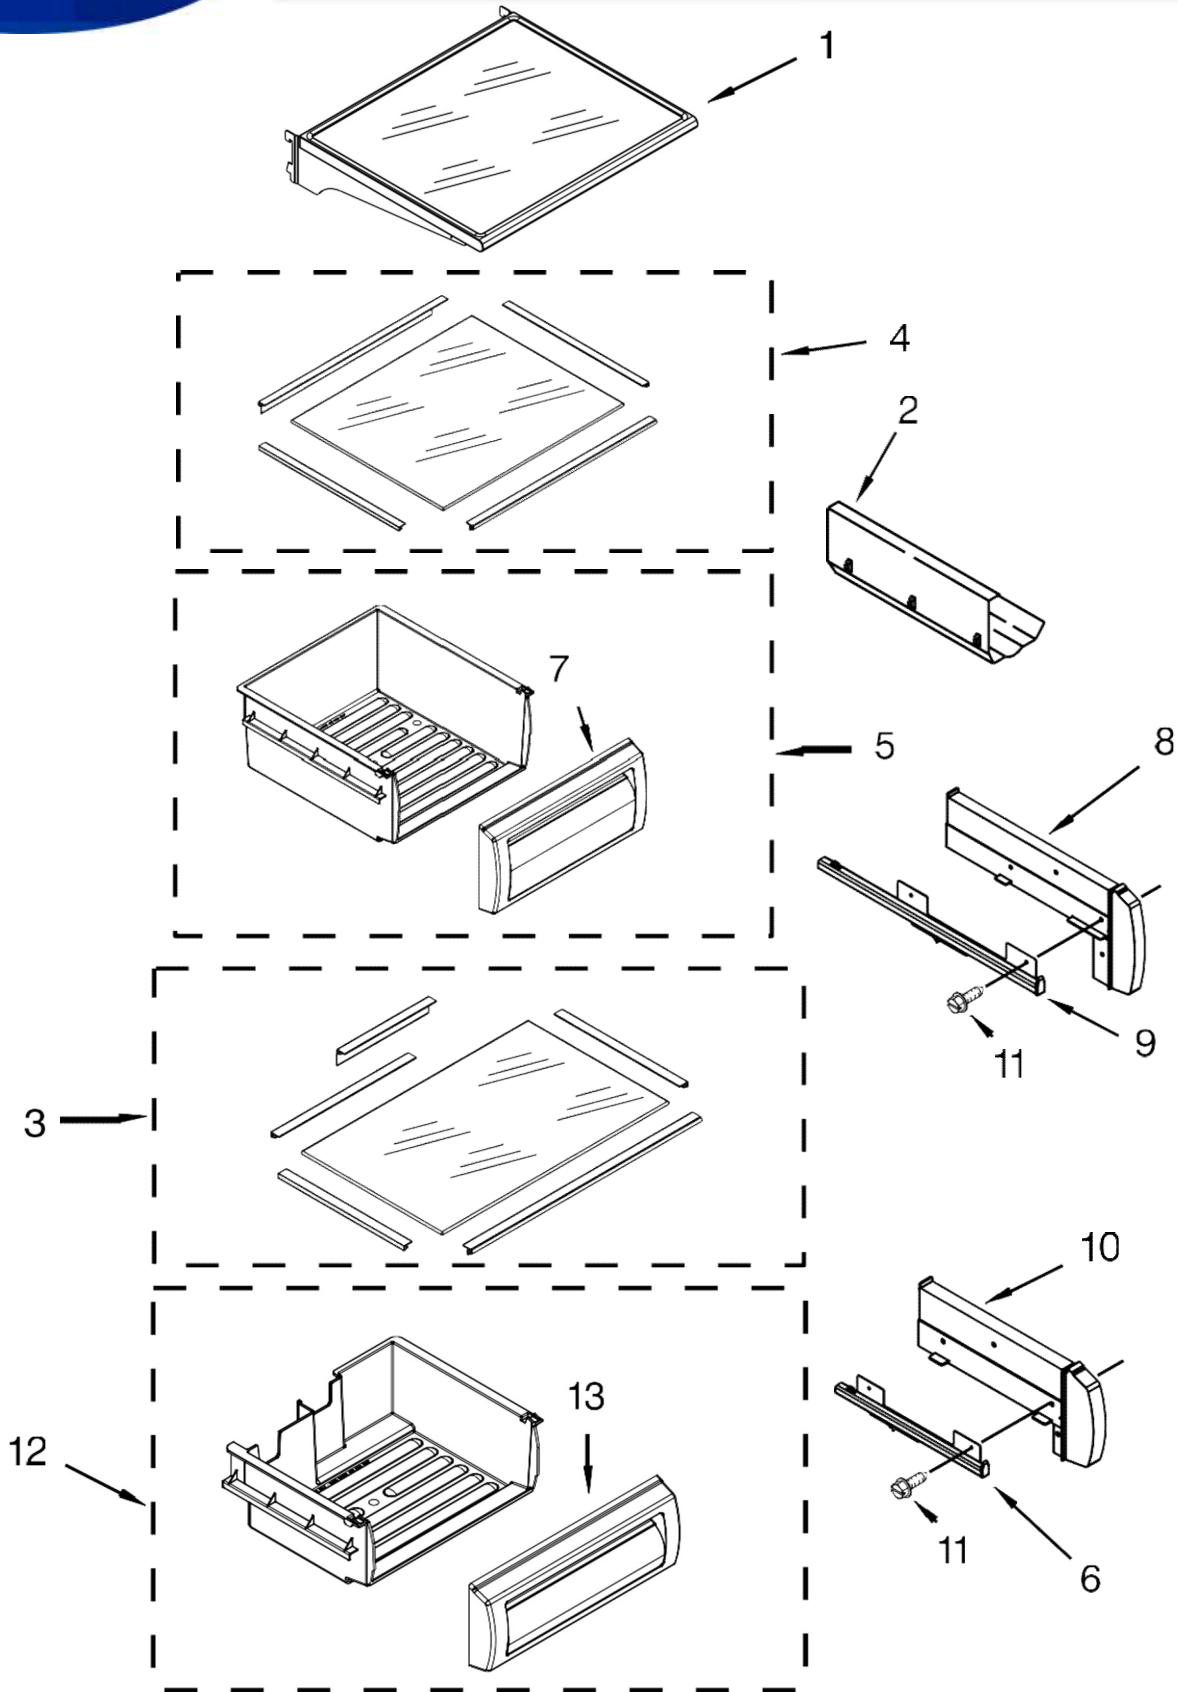

# REFRIGERADOR KSSC48QVS05

Illus.

<u>No.</u>	<u>Part No.</u>	<u>Description</u>
1	W10468941	Control Box
2	2317000	Clip, Control Box
3	2310390	Wire, Jumper
4	2324973	Bracket, Control Box

Illus.

<u>No.</u>	<u>Part No.</u>	<u>Description</u>
5	2307596	Shield, Control Box
6	487539	Screw
7	2306086	Display Board, Ingredient Care Center

Illus.

<u>No.</u>	<u>Part No.</u>	<u>Description</u>
8	W10191429	Socket, Light
9	2326255	Bulb, Light
10	W10142283	Screw, White

**Illus.**

<b><u>No.</u></b>	<b><u>Part No.</u></b>	<b><u>Description</u></b>
1	2222593	Shelf Assembly, Fixed
2	2179404	Rack, Wine
3	2302843	Meat Pan Cover Assembly
4	2302836	Assembly, Crisper Cover
5	W10407625	Crisper Pan
6		Slide, Meat Pan
	2302954	Left Hand
	2302955	Right Hand
7	2256249	Front, Crisper Pan