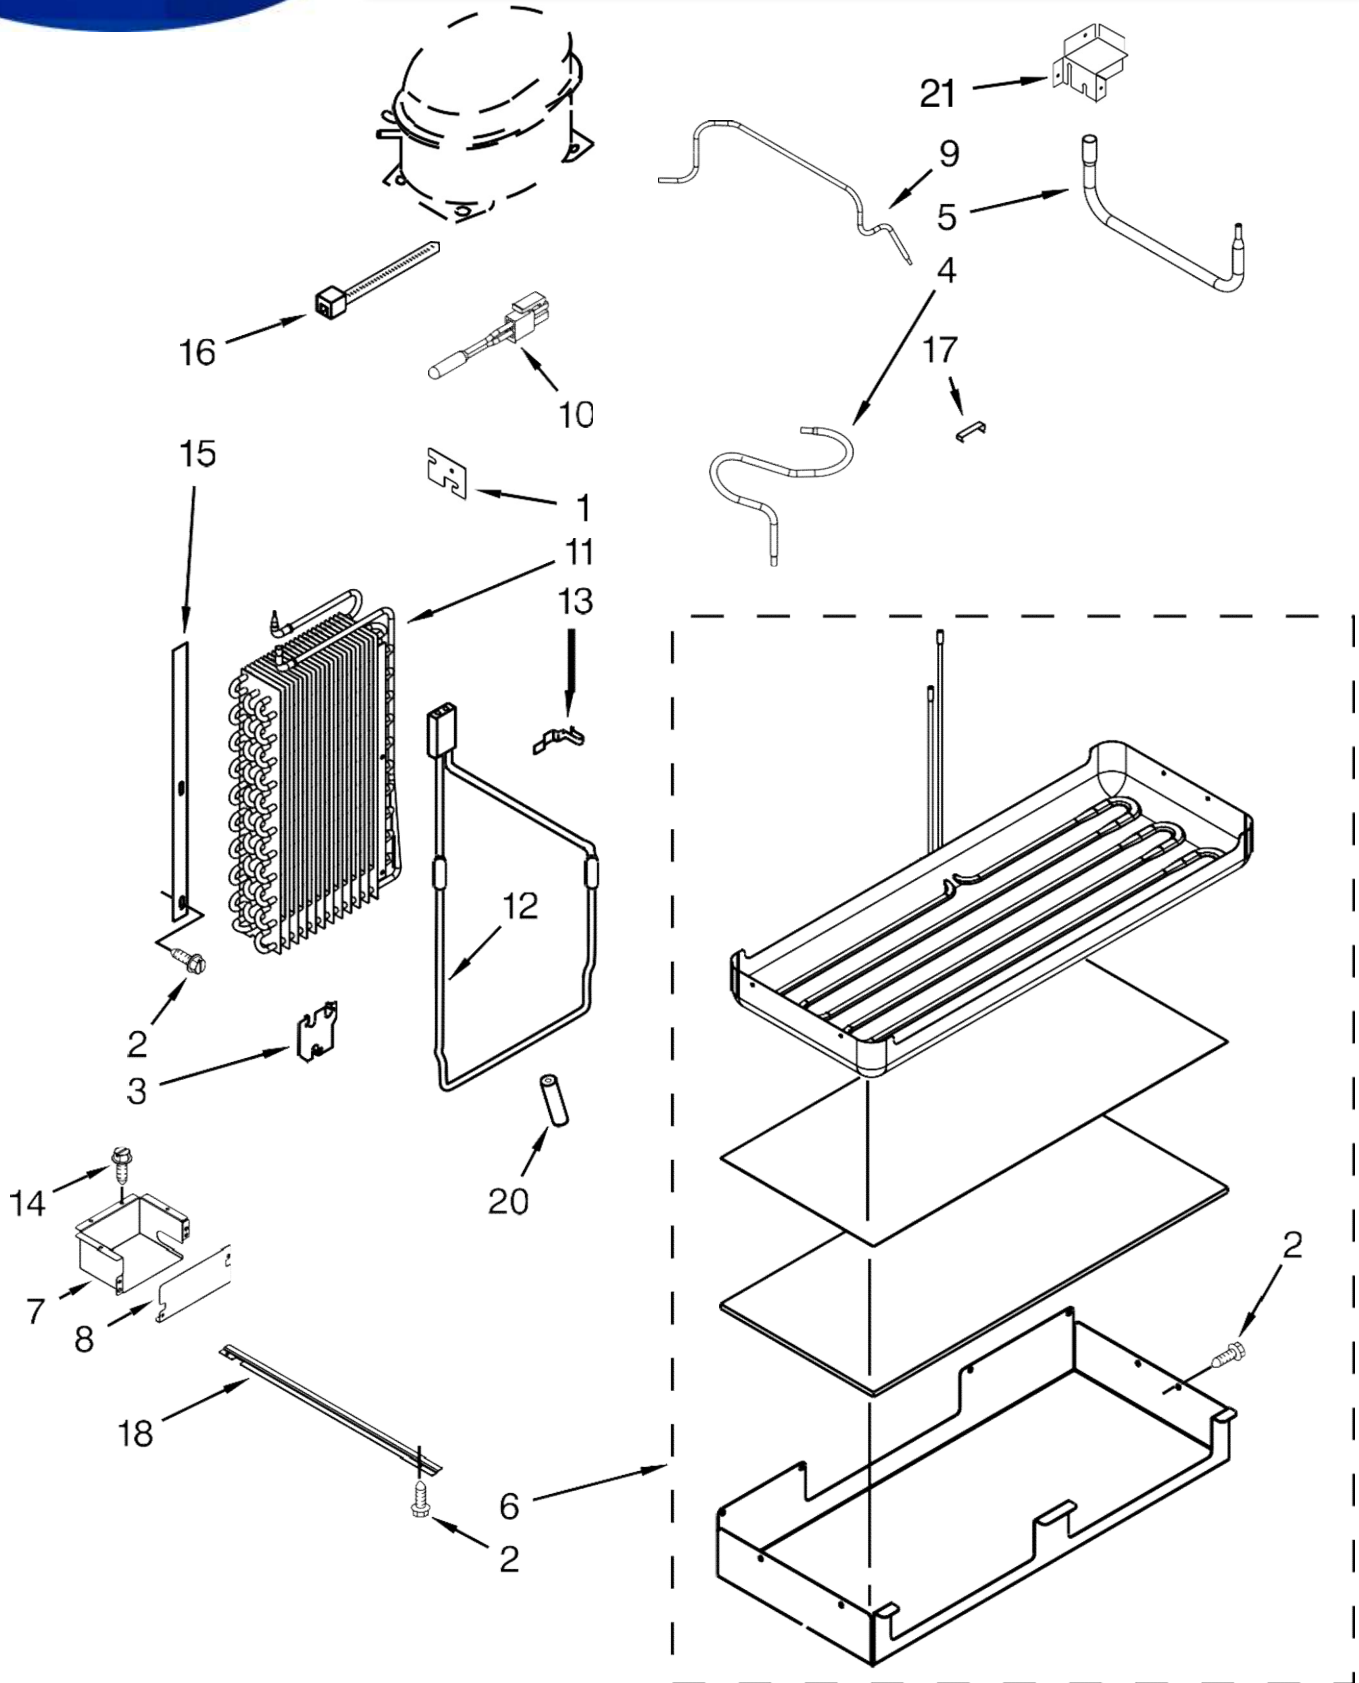

Illus.

No.	Part No.	Description
1	W10139908	Cover, Evap Seal
2	486194	Screw
3	W10157752	Bracket, Heater
4	W10306442	Tube, Oil Trap Suction
5	W10388653	Tube, Connect Drier Restrictor
6	W10281063	Drain Pan Assembly
7	W10309012	Cover, Wiring

Illus.

No.	Part No.	Description
8	W10321048	Cover, Wire Box
9	W10412485	Tube, Discharge
10	2188820	Thermistor, RC
11	W10427993	Evaporator
12	W10140162	Heater, Defrost
13	1113048	Clamp, Heater
14	W10321050	Shelf, Wiring Cover
15	W10432308	Gasket, Evaporator

Illus.

No.	Part No.	Description
16	4389107	Wire Tie
17	W10169509	Clip, Heat Exchanger
18	2320554	Support, Drain Pan
20	2215648	Dampener
21	W10160981	Bracket, Air Return Assembly