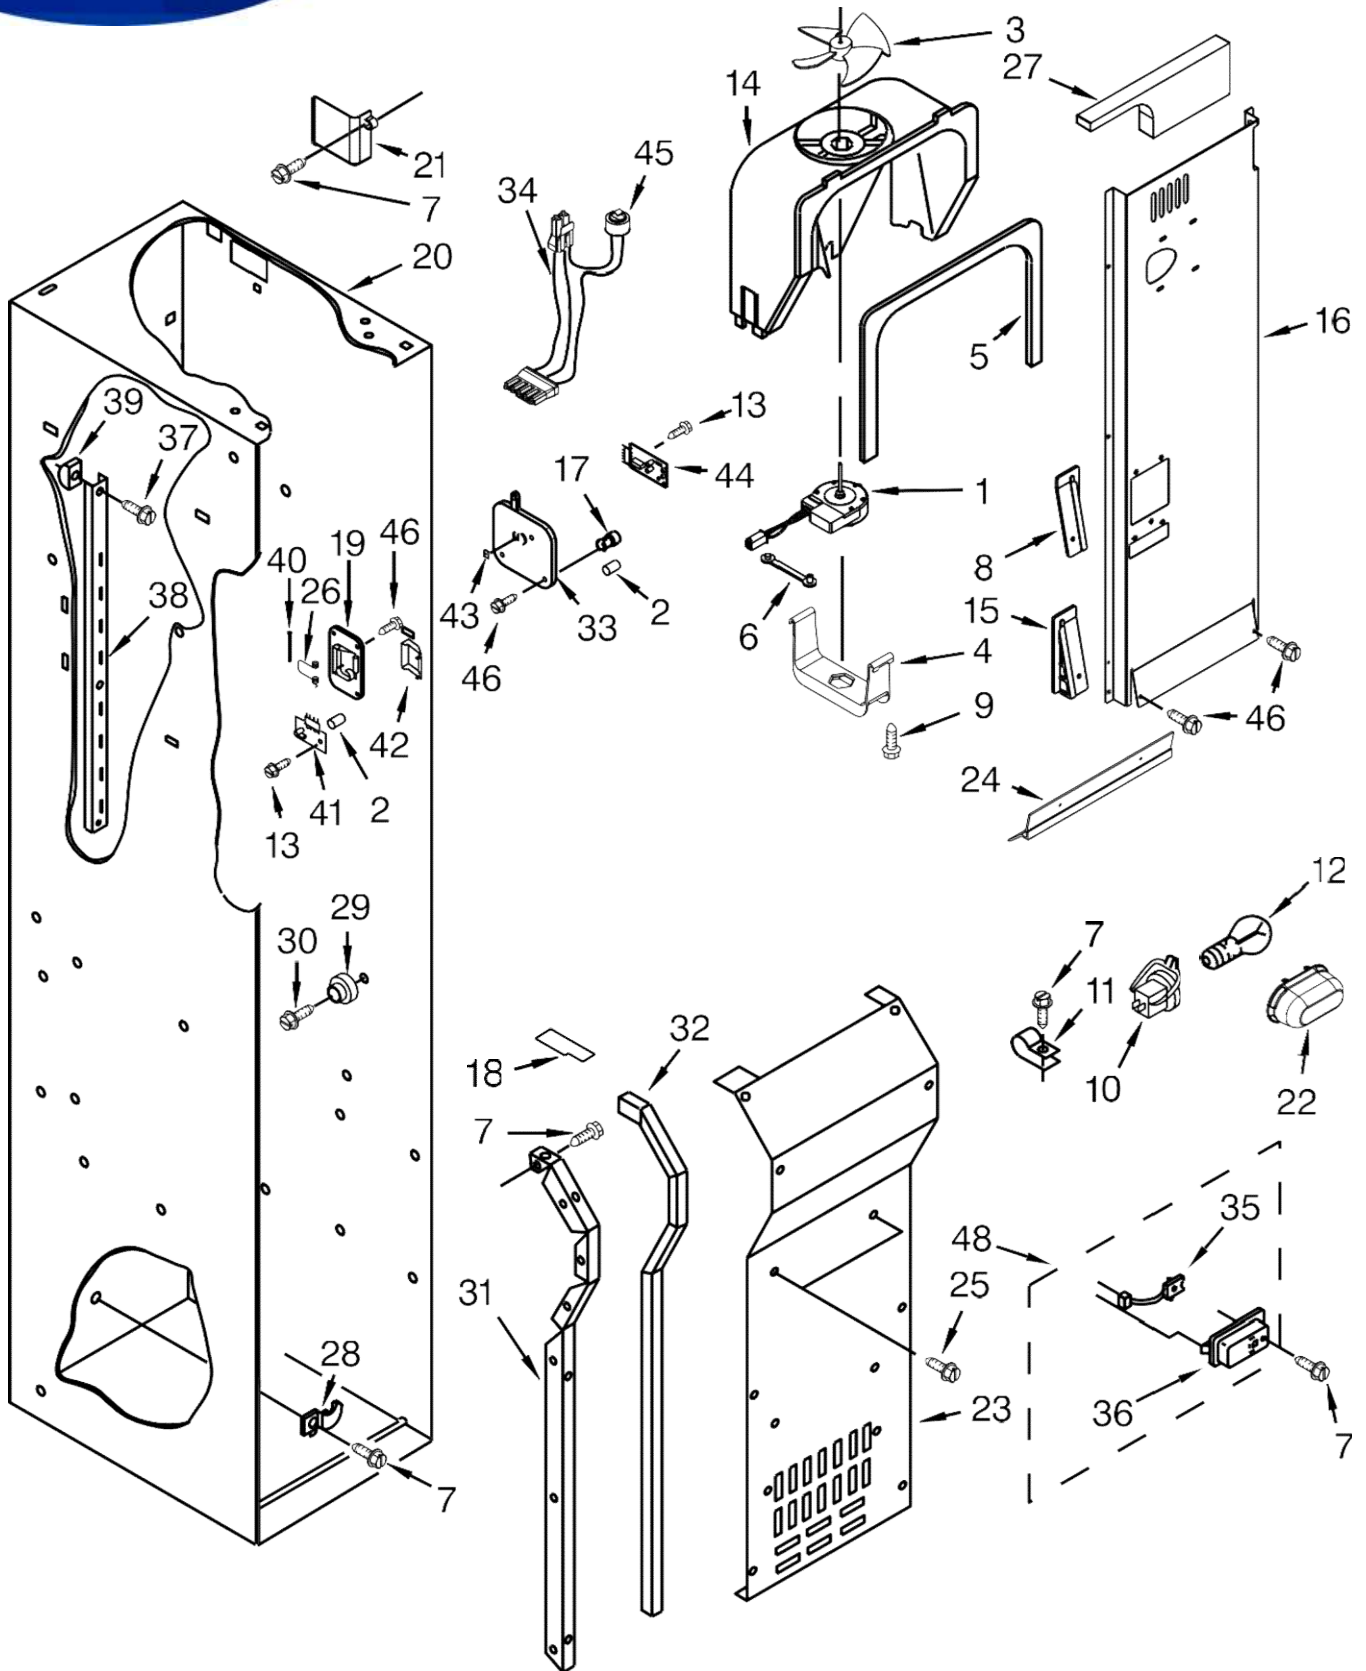

Illus.

<u>No.</u>	<u>Part No.</u>	<u>Description</u>
1	W10436861	Motor, Fan
2	2198665	Tube, Circuit Board
3	2169142	Blade, Fan
4	W10260421	Retainer, Fan Motor
5	2302817	Gasket, Cover
6	W10321090	Grommet, Motor
7	486194	Screw
8	2259464	Wedge, Right Air Duct
9	486194	Screw
10	W10191429	Socket, Light
11	2221070	Clamp, Tube
12	2326255	Bulb, Light
13	489214	Screw
14	2182120	Fan Scroll
15	2259465	Wedge, Left Air Duct
16	2307775	Air Duct
17	2198643	Lens, Receiver
18		Block, Fan Scroll
	2209482	Right Hand
	2209066	Left Hand

Illus.

<u>No.</u>	<u>Part No.</u>	<u>Description</u>
19	2215650	Cover, Emitter
20		Liner (Not A Serviceable Part)
21	2259025	Cover, Air Outlet
22	2307751	Light Shield
23	W10428001	Cover, Evaporator
24	2302851	Support, Air Duct Duct
25	487539	Screw
26	2198635	Spring, Door
27	2309284	Deflector, Air Duct
28	1112260	Support, Evaporator
29	2196205	Stud, Shelf
30	W10191952	Screw
31		Evaporator, Cover Rail
	2221107	Left Hand
	2259355	Right Hand
32	2220904	Gasket Evaporator Cover
33	2259493	Cover, Receiver
34	W10482187	Harness, Bi-Metal Wire

Illus.

<u>No.</u>	<u>Part No.</u>	<u>Description</u>
35	2306010	Thermistor
36	2317105	Cover, Thermistor
37	2006475	Screw
38	2259032	Ladder, Shelf
39	2259445	Support, Ladder Screw
40	2198634	Pin, Door
41	W10193840	P.C. Board, Emitter
42	2198633	Flipper Shut Off
43	2255563	Slide, Icemaker Shut Off
44	W10290817	P.C. Board Receiver
45	W10160570	Bi-Metal, Defrost
46	W10142283	Screw, White
48	2317844	Assembly, Thermistor