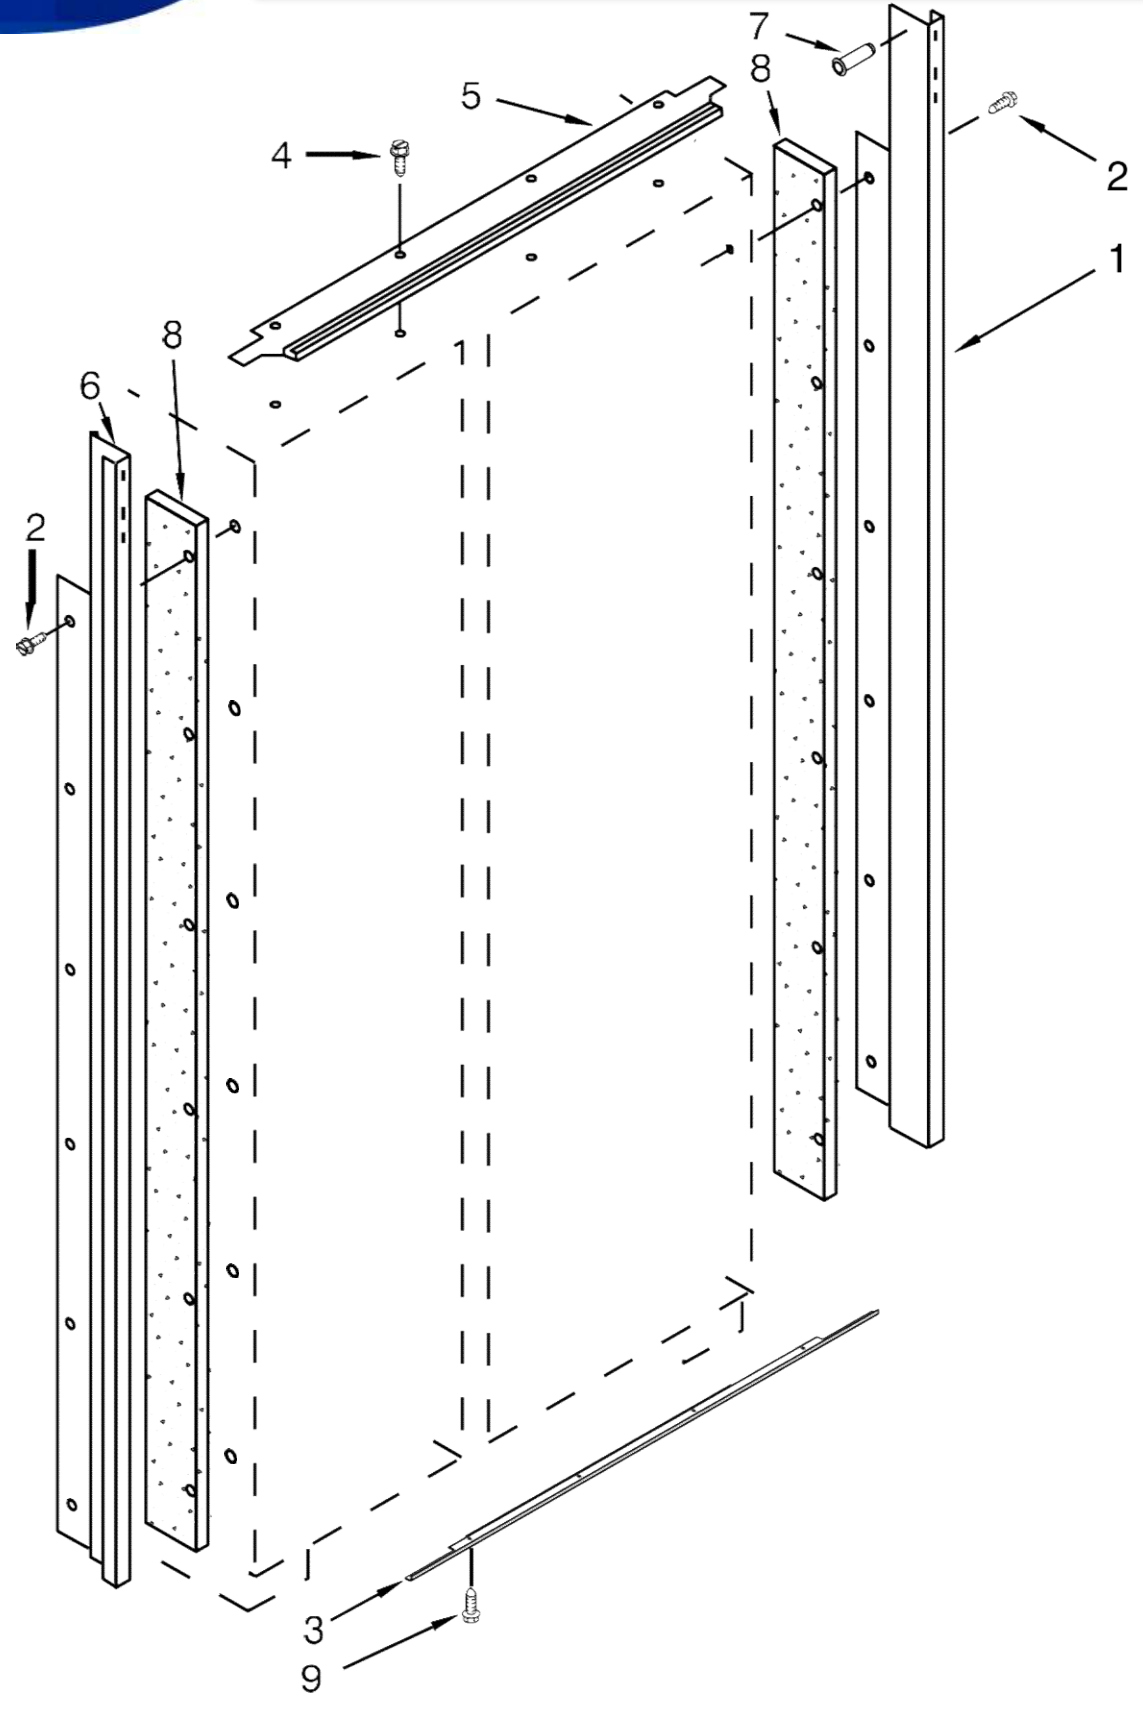

Illus.

No.	Part No.	Description
1		Literature Parts
	W10303989	Use & Care Guide
	W10205644	Energy Guide
	W10483315	Service & Wiring Sheet
	2306424	Icemaker and Ingredient Care Center Service Sheet
	W10469184	Main Control Service Sheet
	W10379133	Installation Instructions
2		Cabinet (Not A Serviceable Part)
3		Button, Water Filter
	2260503B	Black
4	W10138054	Assembly, Roller
5		Support, Leveler Assembly
	W10138423	Right Hand
	W10279275	Left Hand
6		Cap, Water Filter
	2260518B	Black
7	2307640	Mounting Bracket, Grill
8	2307584	Grommet, Crossover Tube
9	2320509	Stop, Door
10	W10121140	Housing, Water Filter
11	2318189	Tray, Drip Filter
12	3400525	Screw
13	W10121146	Filter, Water
14	489399	Screw

Illus.

No.	Part No.	Description
15	3400230	Screw, Door Stop
16	2257644	Hinge, Top
17	W10348782	Bracket, Filter
18	W10001250	Screw
19	2004994	Lock, Bushing
20	W10484913	Bushing, Top Hinge
21	2004514	Clip
22	2221242	Spring, Closure
23	486194	Screw
24	2005008	Retaining Ring, Adjustable Bushing
25	W10129069	Clip, Harness
26	W10482554	Cover, Bottom Gap
27		Hinge (Bottom)
	2006780	Refrigerator
	2006779	Freezer
28	2302876	Bushing, Extension Arm
29	8533913	Screw
30	2209026B	Skirt, Grille
31		Extension Arm, Door Closer
	2266882	Right Hand
	2266881	Left Hand
32		Grille Bottom, Front
	2325186B	Black
33	W10485630	Screw
34		Bracket, Support Base (Front)
	2006616	Left Hand
	2006556	Right Hand

Illus.

No.	Part No.	Description
35	1157158	Screw
36	2006617	Bracket, Support Base
37	2006346	Washer Extension Arm
		Extension Arm
38	2316859	Bushing, Extension Arm
39	1163283	Screw
40	W10271541	Connector, Water Tube
41	8281163	Screw
42		Switch, Rocker Arm
	1118894	Switch, Rocker Arm(Ref)
	1115373	Switch, Rocker Arm, Combination(Freezer)
43	2215938	Cover, Switch
44	487415	Screw
45		Bracket, Switch
	2221097	Right Hand
	2221096	Left Hand
46	2215612	Cover, Air Duct
47	2005032	Leveler, Adjustable
48	2006841	Ring, Retainer
49		Cam Assembly
	2307857	Right Hand
50	W10167456	Assembly, RC Wire

REFRIGERADOR KSSC48QVS05

BENITO JUÁREZ #1500 GPE ZITON, CD. GUADALUPE NUEVO LEÓN TEL: 8183377999 Y 49
HORARIOS: LUNES A VIERNES 8:30 A 6:00 PM Y SÁBADOS DE 8:30 A 2:00 PM

www.denek.com