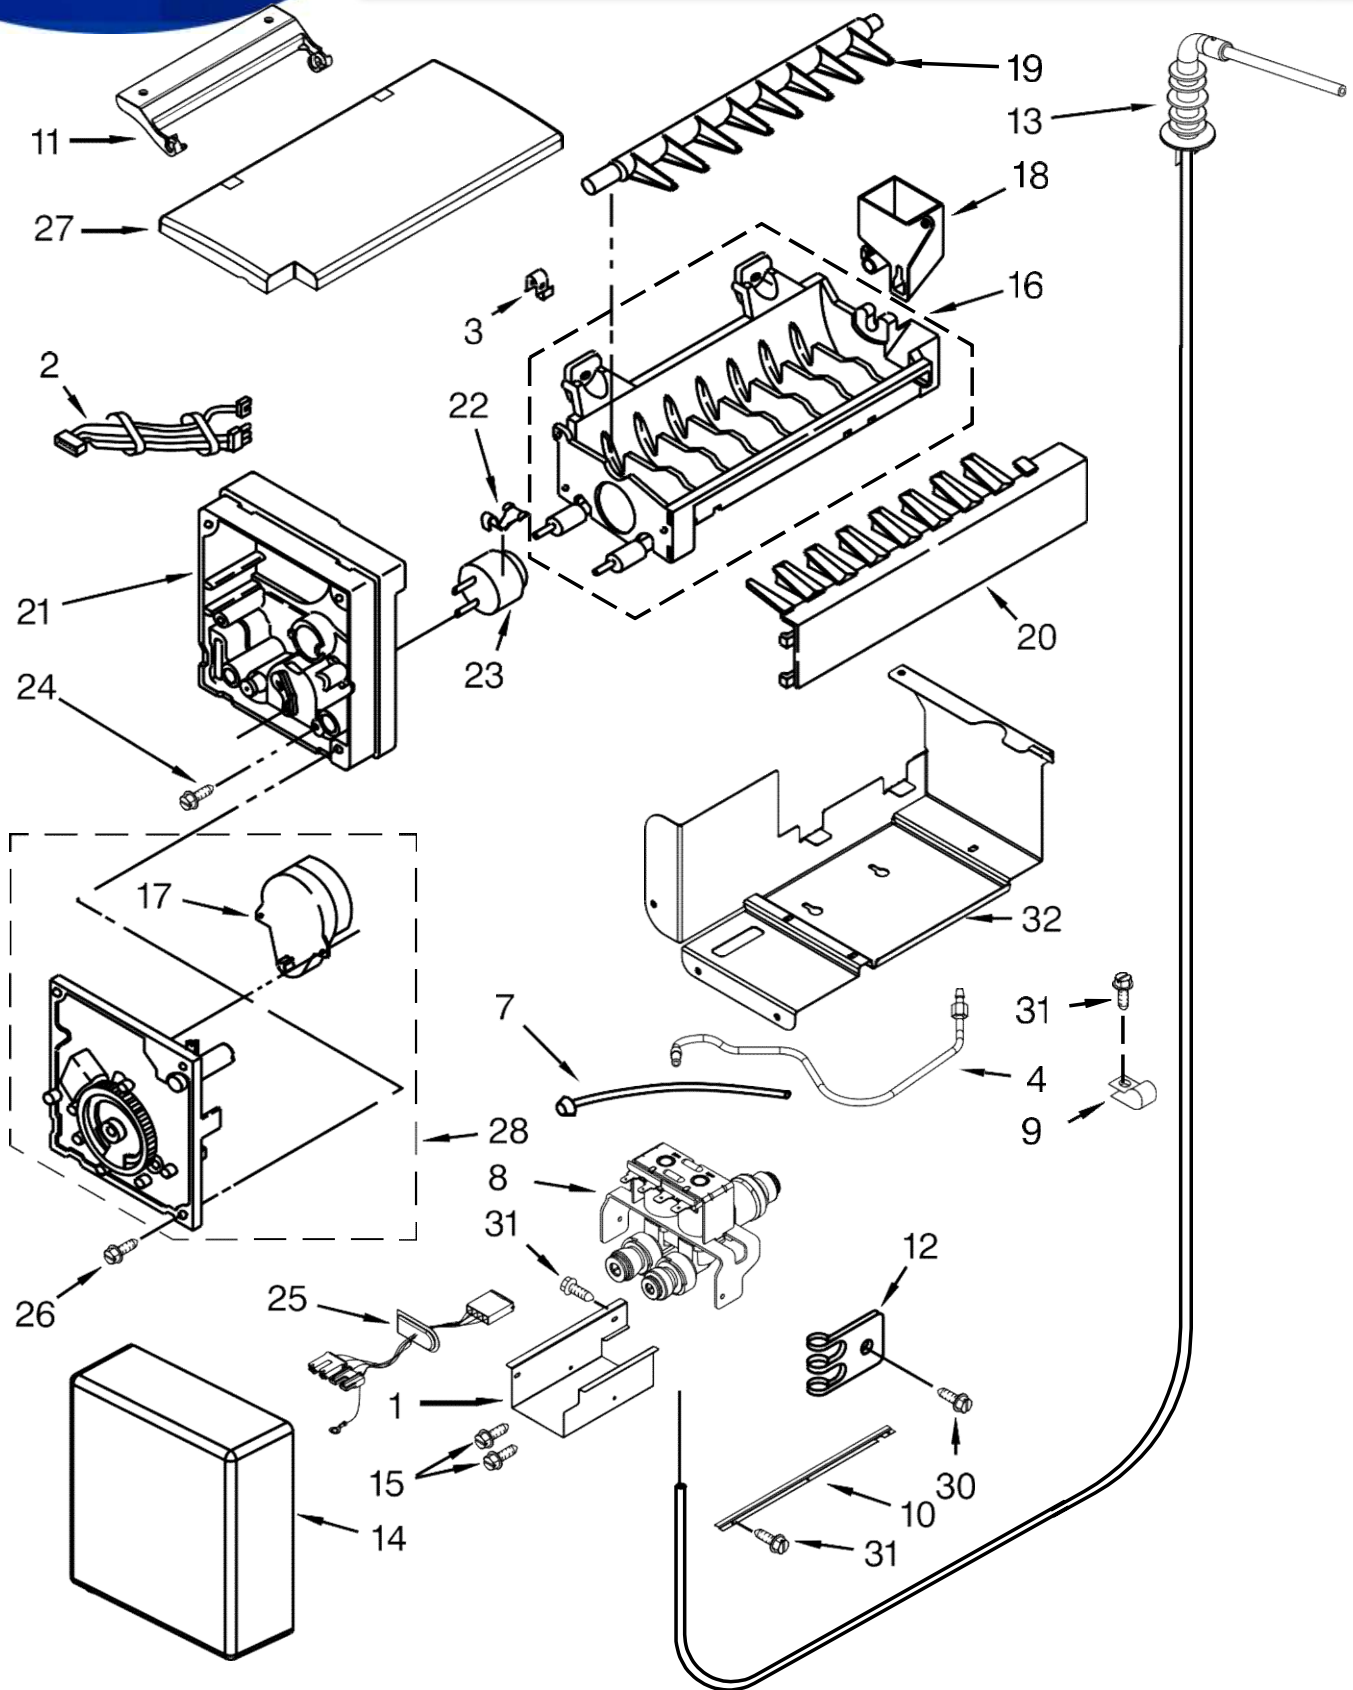

Illus.

No.	Part No.	Description
1	2320601	Shield, Water Valve
2	W10508659	Assembly, Icemaker Wire
3	628379	Clip, Thermal Fuse
4	W10296807	Tube, Filter Inlet
7	W10437853	Tube, Filter Outlet
8	W10159842	Valve, Solenoid
9	2221070	Clamp, Tube
10	2320559	Support, Valve
11	2198641	Bracket, Ice Maker Cover
12	2208136	Clip, Water Tube
13	W10357286	Fitting, Water
14	W10289690	Cover, Icemaker

Illus.

No.	Part No.	Description
15	W10141604	Screw
16	W10122527	Mold & Heater Assembly
17		Motor, (Not Serviceable Order Item 28)
18	W10272168	Cup, Water Fill
19	627843	Ejector
20	W10272161	Stripper, Ice
21	2194712	Support, Housing
22	2315522	Retainer, Thermostat
23	W10290336	Thermostat
24	W10001280	Screw
25	W10279391	Wire Assembly, Smart Valve
26	489276	Screw
27	W10504754	Cover, Icemaker

Illus.

No.	Part No.	Description
28	W10223929	Assembly, Module
30	W10001250	Screw
31	486194	Screw
32	2252228	Bracket, Icemaker Mounting
100	W10277448	Complete Icemaker Assembly
		Following Parts Not Illustrated
	W10355016	SS Cleaner
	W10355010	Kitchen & Appliance Cleaner
	W10355049	SS Cleaning Wipes
	REFDEODOR	Deodorizer Pack
	W10129081	Handle Kit for Previous Architect Series (Stainless)