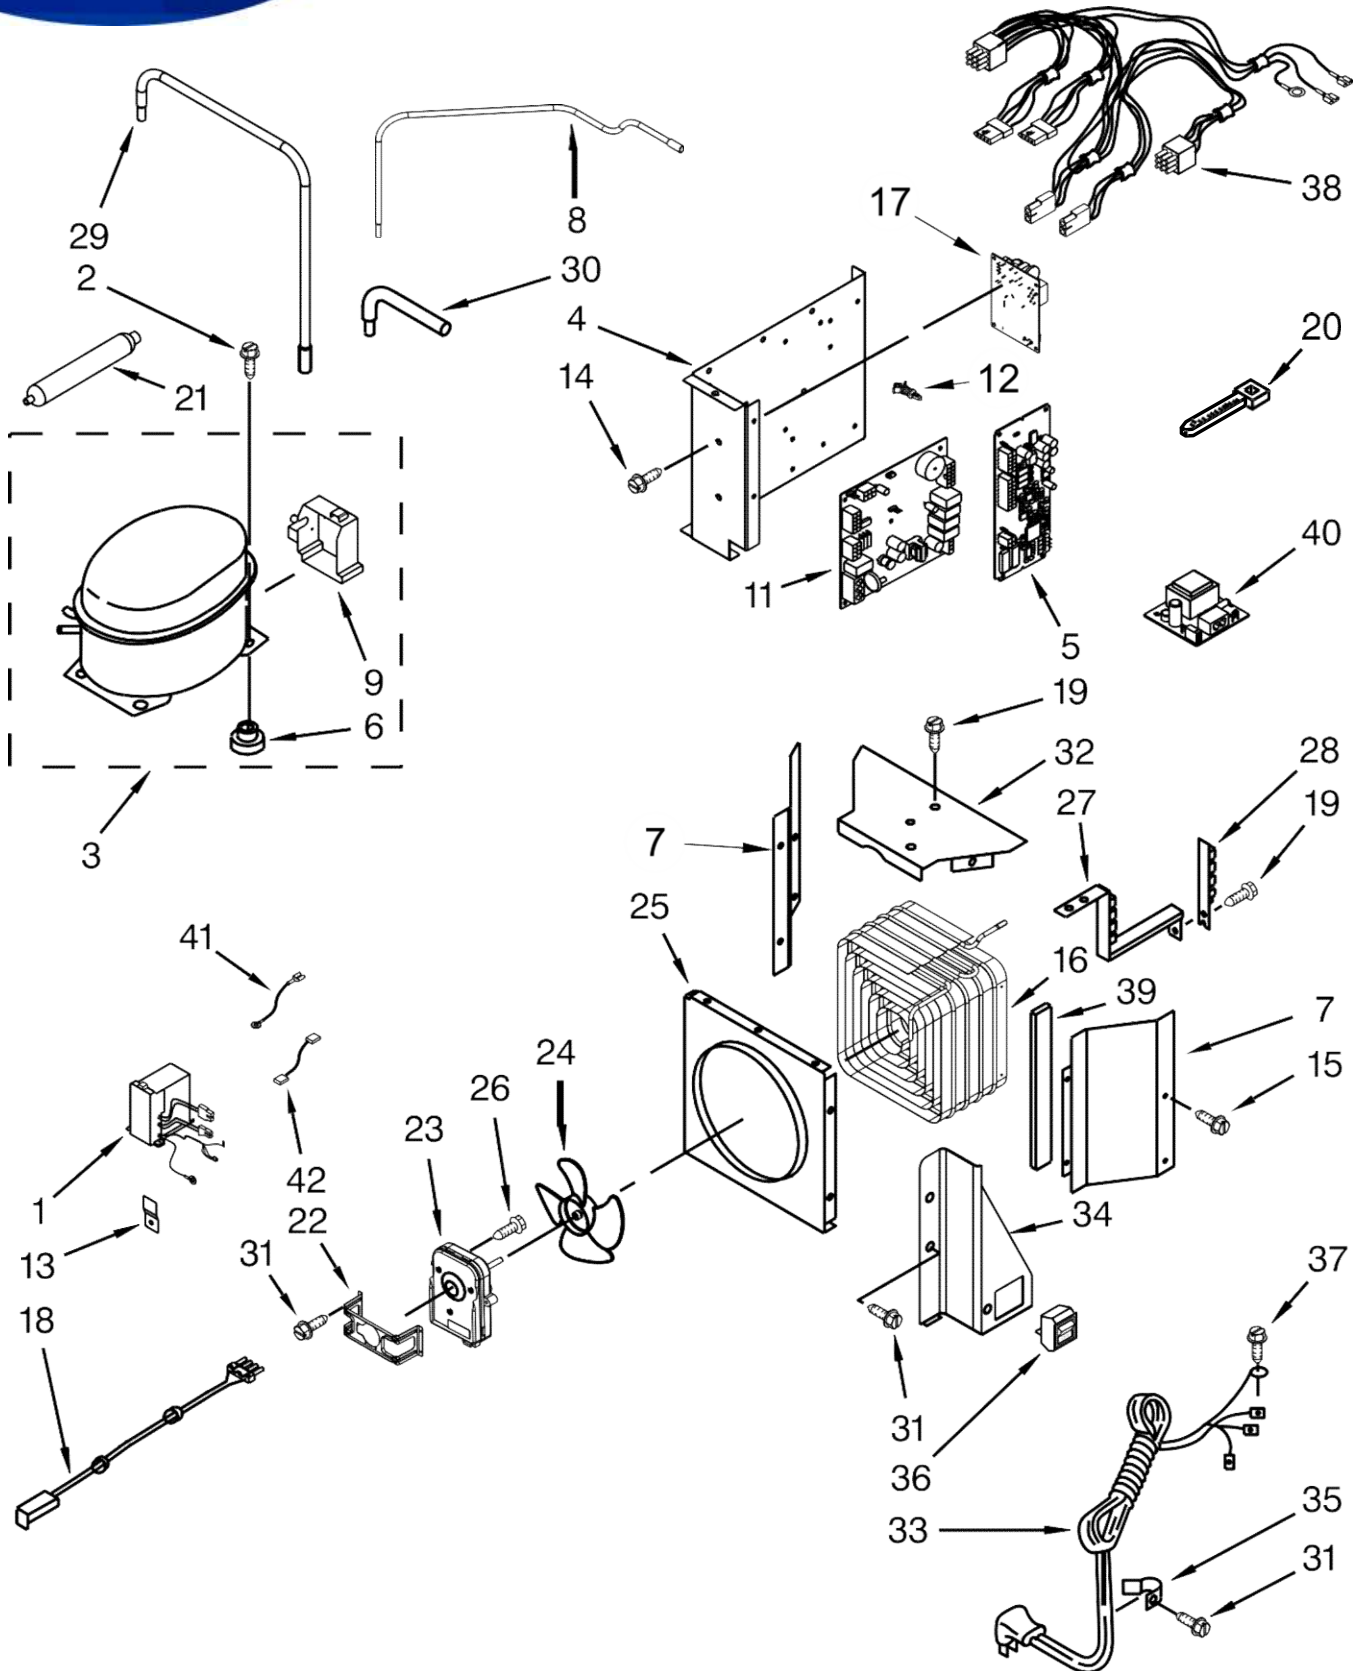

**Illus.**

**No.   Part No.   Description**

- 7 2004333 Nut
- 8 2215910 Grommet, Flexible

Illus.

<u>No.</u>	<u>Part No.</u>	<u>Description</u>
1	W10449006	Inverter Box Assembly
2	489373	Screw
3	W10173296	Compressor
4	W10321056	Housing, Control Board
5	2318054	Control Board Niagara
6	1100826	Grommet
7		Support, Condenser
	W10415668	Right Hand
	W10415666	Left Hand
8	W10234133	Tube, Heat Loop Transition
9	2215676	Cover, Terminal
11	W10427079	Board, Control
12	2203075	Spacer Box Box
13	2256328	Bracket, Inverter Mounting
14	487539	Screw
15	1157158	Screw
16	2307998	Condenser
17	W10356040	Control, Electronic
18	2310207	Wire Assembly
19	489399	Screw