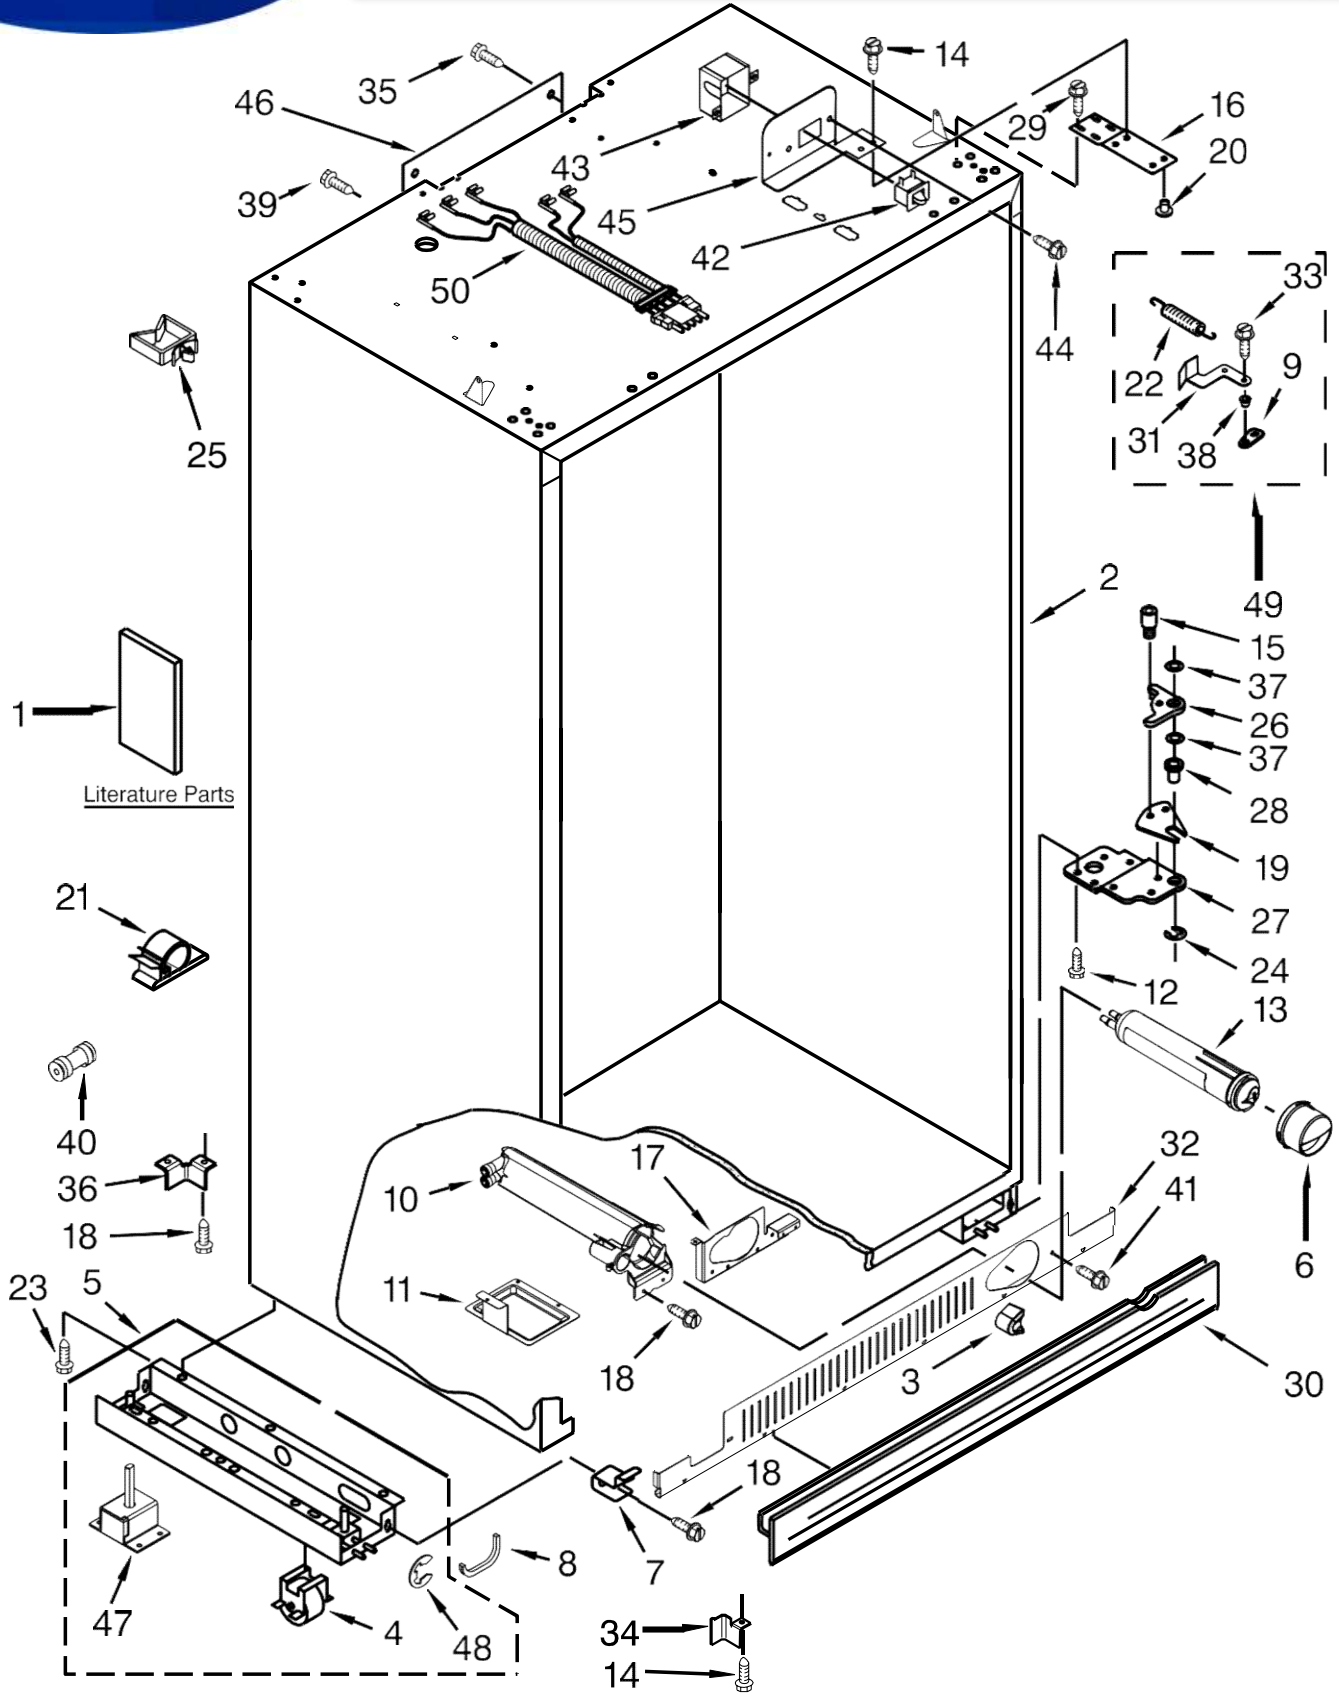

REFRIGERADOR KSSC48QVS05

BENITO JUÁREZ #1500 GPE ZITON, CD. GUADALUPE NUEVO LEÓN TEL: 8183377999 Y 49
HORARIOS: LUNES A VIERNES 8:30 A 6:00 PM Y SÁBADOS DE 8:30 A 2:00 PM
www.denek.com

Illus.

No.	Part No.	Description
1		Literature Parts
	W10303989	Use & Care Guide
	W10205644	Energy Guide
	W10483315	Service & Wiring Sheet
	2306424	Icemaker and Ingredient Care Center Service Sheet
	W10469184	Main Control Service Sheet
	W10379133	Installation Instructions
2		Cabinet (Not A Serviceable Part)
3		Button, Water Filter
	2260503B	Black
4	W10138054	Assembly, Roller
5		Support, Leveler Assembly
	W10138423	Right Hand
	W10279275	Left Hand
6		Cap, Water Filter
	2260518B	Black
7	2307640	Mounting Bracket, Grill
8	2307584	Grommet, Crossover Tube
9	2320509	Stop, Door
10	W10121140	Housing, Water Filter
11	2318189	Tray, Drip Filter
12	3400525	Screw
13	W10121146	Filter, Water
14	489399	Screw

Illus.

No.	Part No.	Description
15	3400230	Screw, Door Stop
16	2257644	Hinge, Top
17	W10348782	Bracket, Filter
18	W10001250	Screw
19	2004994	Lock, Bushing
20	W10484913	Bushing, Top Hinge
21	2004514	Clip
22	2221242	Spring, Closure
23	486194	Screw
24	2005008	Retaining Ring, Adjustable Bushing
25	W10129069	Clip, Harness
26	W10482554	Cover, Bottom Gap
27		Hinge (Bottom)
	2006780	Refrigerator
	2006779	Freezer
28	2302876	Bushing, Extension Arm
29	8533913	Screw
30	2209026B	Skirt, Grille
31		Extension Arm, Door Closer
	2266882	Right Hand
	2266881	Left Hand
32		Grille Bottom, Front
	2325186B	Black
33	W10485630	Screw
34		Bracket, Support Base (Front)
	2006616	Left Hand
	2006556	Right Hand

Illus.

No.	Part No.	Description
35	1157158	Screw
36	2006617	Bracket, Support Base
37	2006346	Washer Extension Arm
		Extension Arm
38	2316859	Bushing, Extension Arm
39	1163283	Screw
40	W10271541	Connector, Water Tube
41	8281163	Screw
42		Switch, Rocker Arm
	1118894	Switch, Rocker Arm(Ref)
	1115373	Switch, Rocker Arm, Combination(Freezer)
43	2215938	Cover, Switch
44	487415	Screw
45		Bracket, Switch
	2221097	Right Hand
	2221096	Left Hand
46	2215612	Cover, Air Duct
47	2005032	Leveler, Adjustable
48	2006841	Ring, Retainer
49		Cam Assembly
	2307857	Right Hand
50	W10167456	Assembly, RC Wire