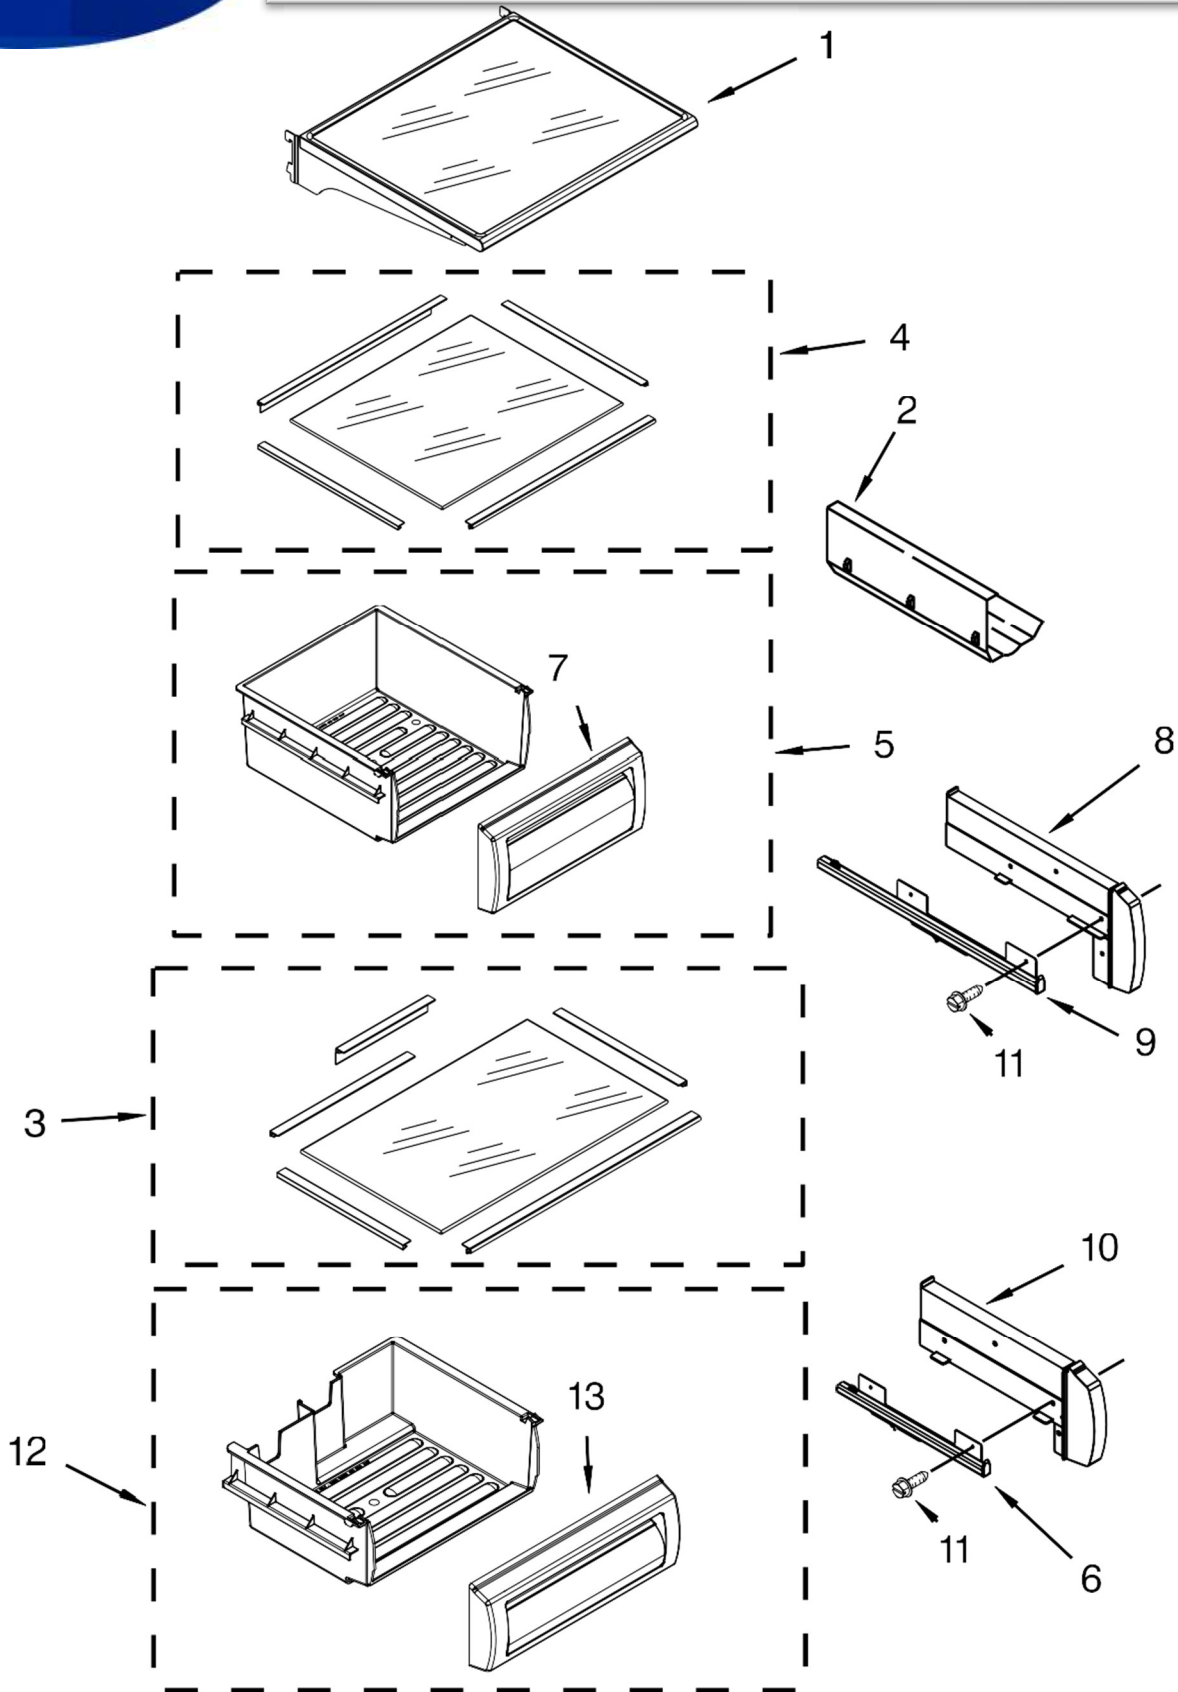

<u>Illus.</u> <u>No.</u>	<u>Part No.</u>	<u>Description</u>
1	2222593	Shelf Assembly, Fixed
2	2179404	Rack, Wine
3	2302843	Meat Pan Cover Assembly
4	2302836	Assembly, Crisper Cover
5	W10407625	Crisper Pan
6		Slide, Meat Pan
	2302954	Left Hand
	2302955	Right Hand
7	2256249	Front, Crisper Pan

<u>Illus.</u> <u>No.</u>	<u>Part No.</u>	<u>Description</u>
8		Spacer, Crisper
	2256222	Right Hand
	2256223	Left Hand
9		Slide, Crisper
	2302956	Left Hand
	2302957	Right Hand
10		Spacer, Meat Pan
	2256243	Left Hand
	2256244	Right Hand

<u>Illus.</u> <u>No.</u>	<u>Part No.</u>	<u>Description</u>
11	8533929	Screw (Stainless)
		Right Hand
	8533928	Screw (Stainless)
		Left Hand
12	W10407628	Pan Assembly Meat
13	2256367	Assembly, Meat Pan Front