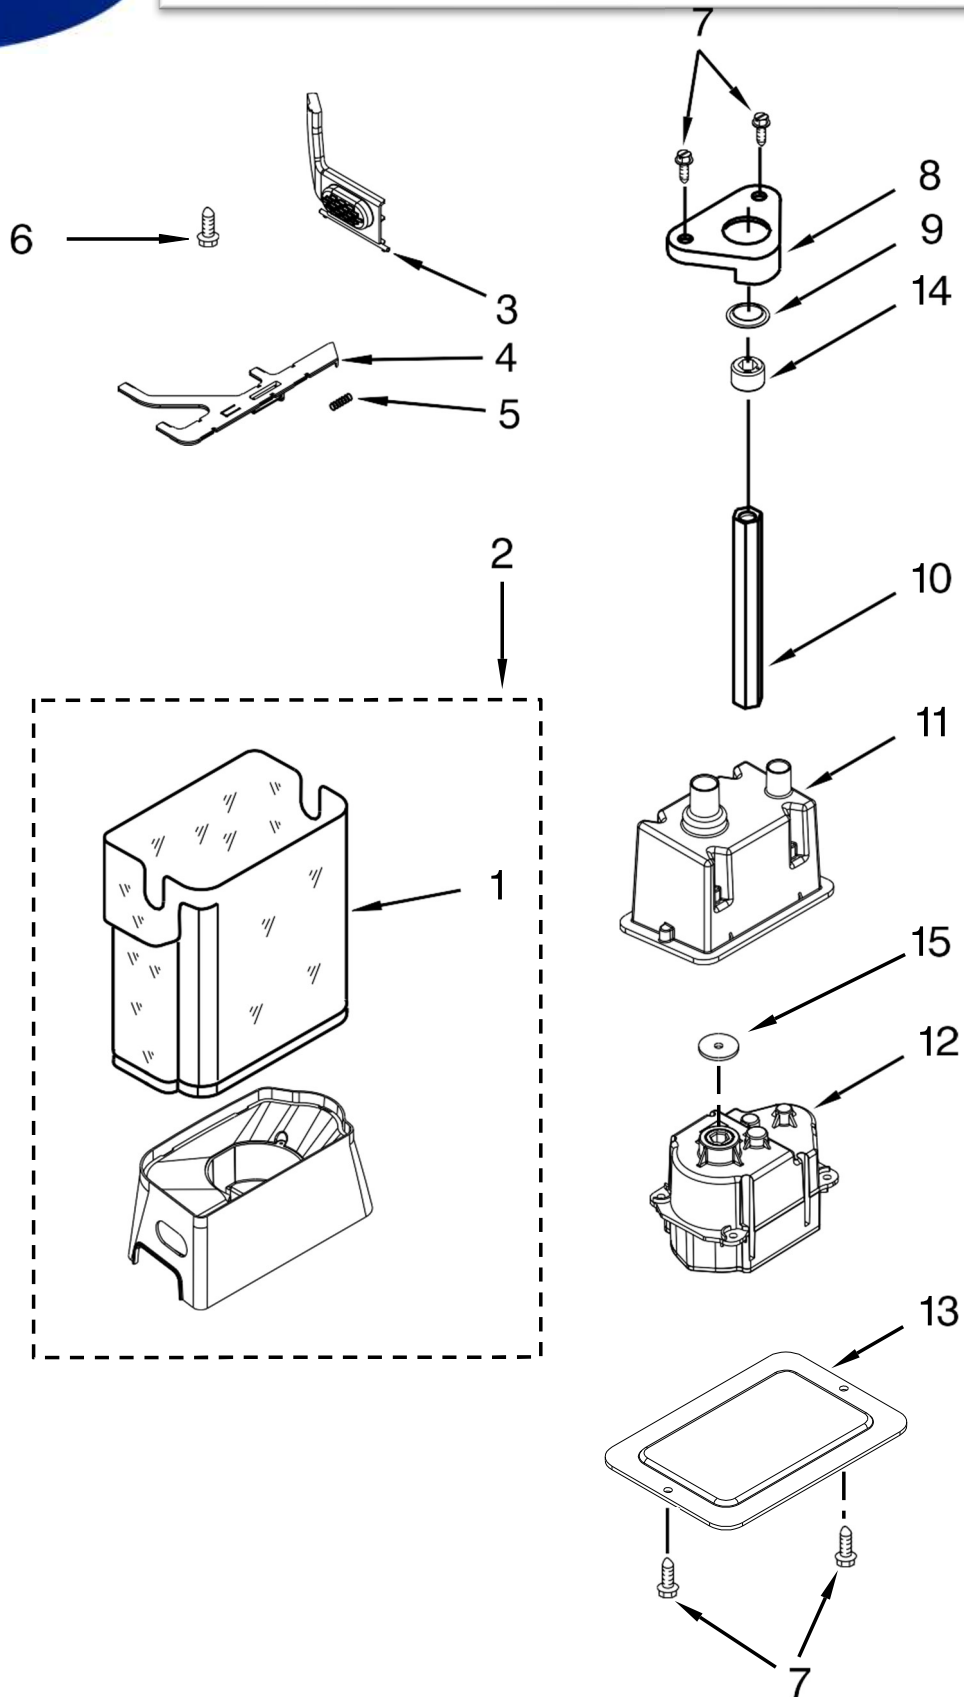

<u>Illus.</u> <u>No.</u>	<u>Part No.</u>	<u>Description</u>
1	2222970	Ice Bin
2	W10395656	Ice Container Assembly
3	2252265	Button, Bin
4	W10134785	Latch, Bin
5	2198608	Spring, Latch IDI Motor
6	2198671	Screw (Stainless)

<u>Illus.</u> <u>No.</u>	<u>Part No.</u>	<u>Description</u>
7	8281163	Screw (Stainless)
8	2188919	Clip, Shaft
9	2198628	Seal
10	2318030	Drive Shaft
11	2318011	Enclosure, Motor
12	2315547	Motor, Dispenser

<u>Illus.</u> <u>No.</u>	<u>Part No.</u>	<u>Description</u>
13	2318028	Cover
14	2315559	Bearing Sleeve
15	W10254073	Washer