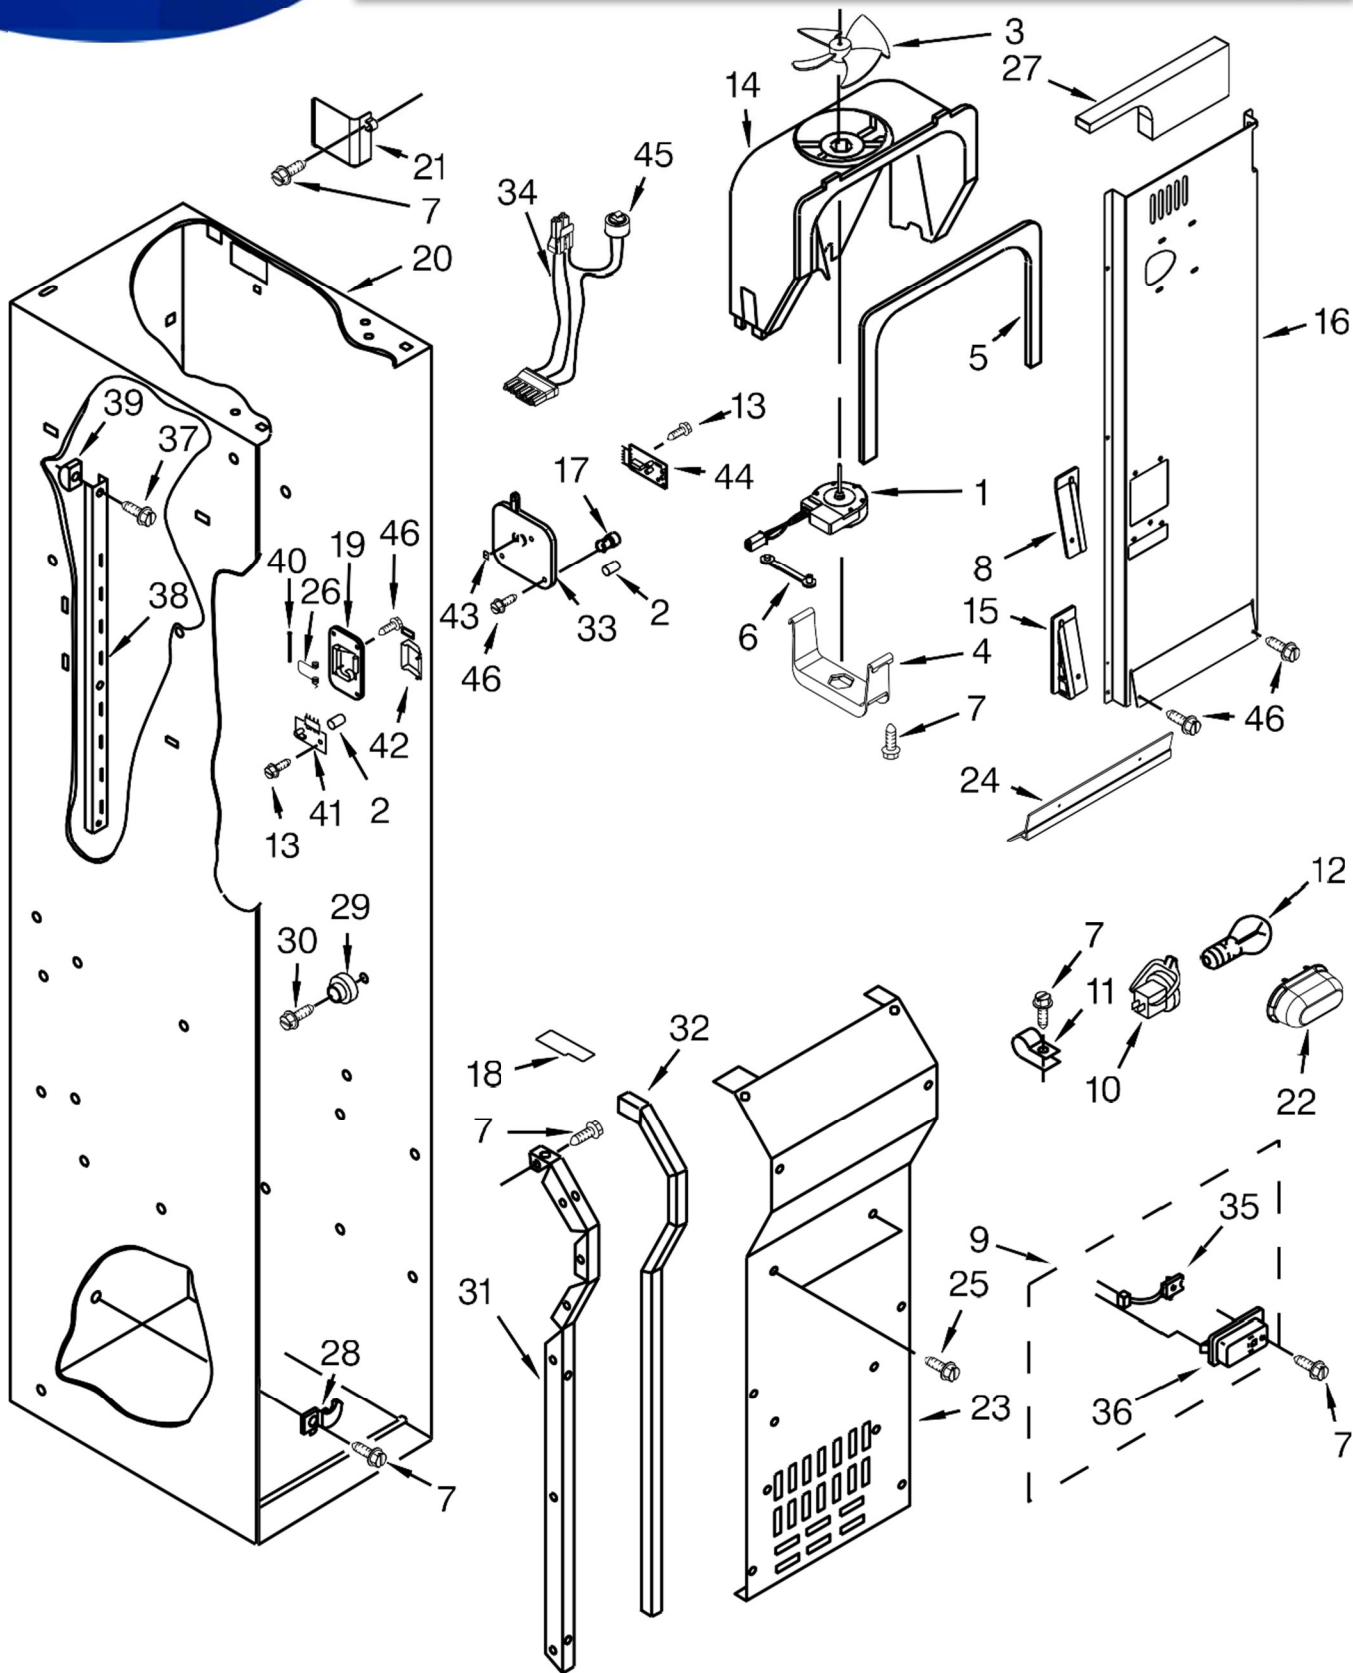

<u>Illus. No.</u>	<u>Part No.</u>	<u>Description</u>
1	W10436861	Motor, Fan
2	2198665	Tube, Circuit Board
3	2169142	Blade, Fan
4	W10260421	Retainer, Fan Motor
5	2302817	Gasket, Cover
6	W10321090	Grommet, Motor
7	486194	Screw
8	2259464	Wedge, Right Air Duct
9	2317844	Assembly, Thermistor
10	W10191429	Socket, Light
11	2221070	Clamp, Tube
12	2326255	Bulb, Light
13	489214	Screw
14	2182120	Fan Scroll
15	2259465	Wedge, Left Air Duct
16	2307775	Air Duct
17	2198643	Lens, Receiver
18		Block, Fan Scroll
	2209482	Right Hand
	2209066	Left Hand

<u>Illus. No.</u>	<u>Part No.</u>	<u>Description</u>
19	2215650	Cover, Emitter
20		Liner (Not A Serviceable Part)
21	2259025	Cover, Air Outlet
22	2307751	Light Shield
23	W10428001	Cover, Evaporator
24	2302851	Support, Air Duct Duct
25	487539	Screw (Stainless)
26	2198635	Spring, Door
27	2309284	Deflector, Air Duct
28	1112260	Support, Evaporator
29	2196205	Stud, Shelf
30	W10191952	Screw
31		Evaporator, Cover Rail
	2221107	Left Hand
	2259355	Right Hand
32	2220904	Gasket, Evaporator Cover
33	2259493	Cover, Receiver
34	W10482187	Harness, Bi-Metal Wire

<u>Illus. No.</u>	<u>Part No.</u>	<u>Description</u>
35	2306010	Thermistor
36	2317105	Cover, Thermistor
37	2006475	Screw (White)
38	2259032	Ladder, Shelf
39	2259445	Support, Ladder Screw
40	2198634	Pin, Door
41	W10193840	P.C. Board, Emitter
42	2198633	Flipper Shut Off
43	2255563	Slide, Icemaker Shut Off
44	W10290817	P.C. Board Receiver
45	W10160570	Bi-Metal, Defrost
46	W10142283	Screw (White)