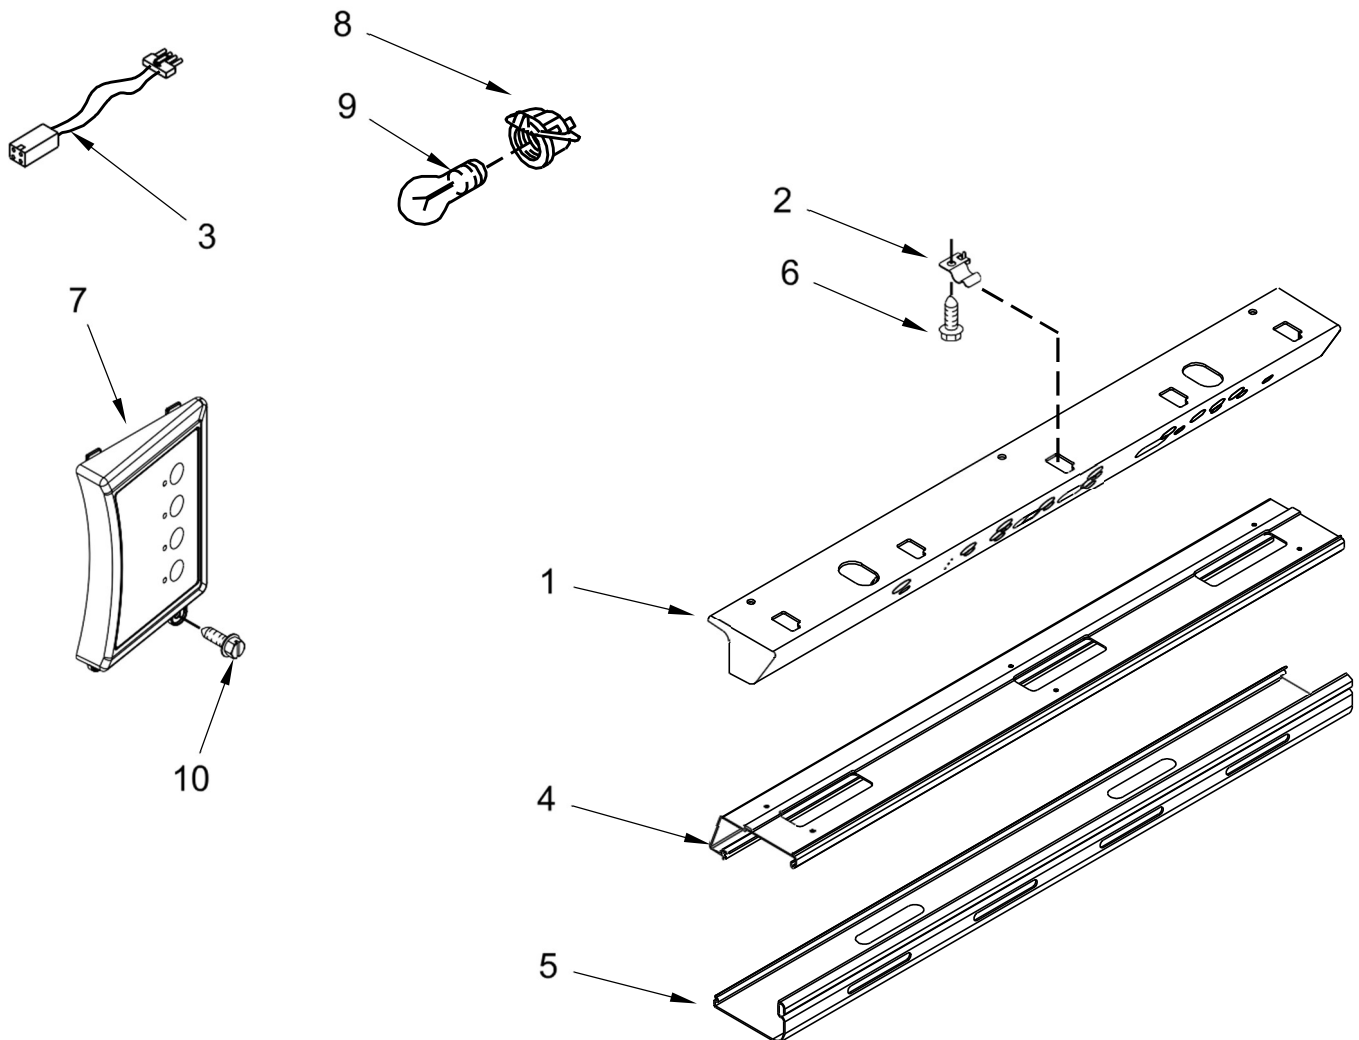

REFRIGERADOR KSSC48QVS06

<u>Illus.</u> <u>No.</u>	<u>Part No.</u>	<u>Description</u>
1	W10468941	Control Box
2	2317000	Clip, Control Box
3	2310390	Wire, Jumper
4	2324973	Bracket, Control Box

<u>Illus.</u> <u>No.</u>	<u>Part No.</u>	<u>Description</u>
5	2307596	Shield, Control Box
6	487539	Screw (Stainless)
7	2306086	Assembly, UI

<u>Illus.</u> <u>No.</u>	<u>Part No.</u>	<u>Description</u>
8	W10191429	Socket, Light
9	2326255	Bulb, Light
10	W10142283	Screw (White)