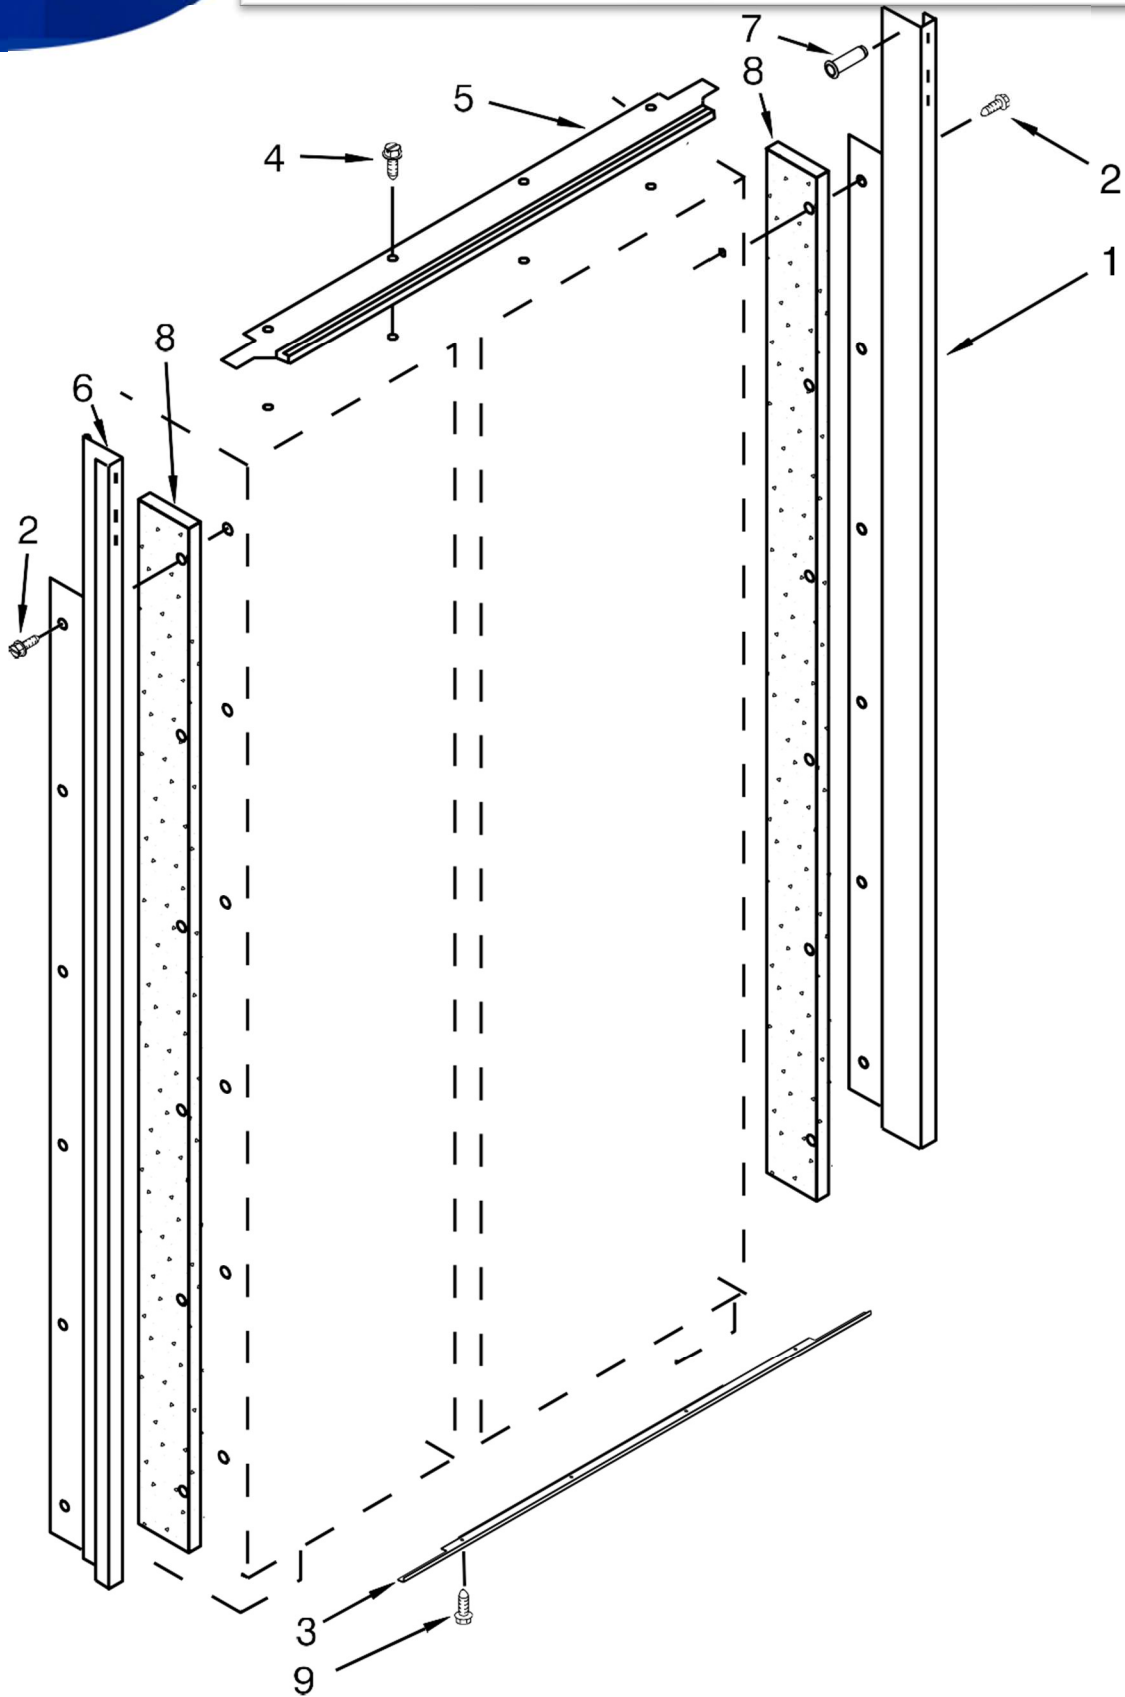

KitchenAid®

48" BUILT IN REFRIGERATOR

MODELS:

KSSC48QVS06 (Stainless)

<u>Illus. No.</u>	<u>Part No.</u>	<u>Description</u>	<u>Illus. No.</u>	<u>Part No.</u>	<u>Description</u>	<u>Illus. No.</u>	<u>Part No.</u>	<u>Description</u>
1		Literature Parts	16	2257644	Hinge, Top	35	1157158	Screw
	W10303989	Use & Care Guide	17	W10348782	Bracket, Filter	36	2006617	Bracket, Base Support
	W10205644	Energy Guide	18	W10001250	Screw	37	2006346	Washer, Extension Arm
	W10483315	Service & Wiring Sheet	19	2004994	Lock, Bushing	38	2316859	Bushing, Extension Arm
	2306424	Icemaker and Ingredient Care Center Service Sheet	20	W10484913	Bushing, Top Hinge	39	1163283	Screw
	W10469184	Main Control Service Sheet	21	2004514	Clip	40	W10271541	Connector, Union
	W10555563	Installation Instructions	22	2221242	Spring, Door Closure (Green)	41	8281163	Screw (Stainless)
2		Cabinet (Not A Serviceable Part)	23	486194	Screw	42	1118894	Switch, Rocker Arm (Refrigerator)
3		Button, Water Filter	24	2005008	Retaining Ring, Adjustable Bushing		1115373	Switch, Rocker Arm, Combination(Freezer)
	2260503B	Black	25	W10129069	Clip, Tube	43	2215938	Cover, Switch
4	W10138054	Assembly, Roller	26	W10482554	Cover, Bottom Gap	44	487415	Screw
5		Support, Leveler Assembly	27		Hinge (Bottom)	45		Bracket, Switch
	W10138423	Right Hand		2006780	Right Hand		2221097	Right Hand
	W10279275	Left Hand		2006779	Left Hand		2221096	Left Hand
6		Cap, Water Filter	28	2302876	Bushing, Adjustable	46	2215612	Cover, Air Duct
	2260518B	Black	29	8533913	Screw	47	2005032	Leveler, Adjustable
7	2307640	Mounting Bracket, Grill	30		Skirt, Grille Bottom	48	2006841	Ring, Retainer
8	2307584	Grommet, Crossover Tube		2209026B	Black	49		Cam Assembly
9	2320509	Stop, Door	31		Extension Arm, Door Closer		2307857	Right Hand
10	W10121140	Housing, Water Filter		2266882	Right Hand	50	W10167456	Assembly, RC Wire
11	2318189	Tray, Filter Drip		2266881	Left Hand			
12	3400525	Screw	32		Grille Bottom, Front			
13	W10121146	Filter, Water		2325186B	Black			
14	489399	Screw	33	W10485630	Screw			
15	3400230	Screw	34		Bracket, Support Base (Front)			
				2006616	Left Hand			
				2006556	Right Hand			