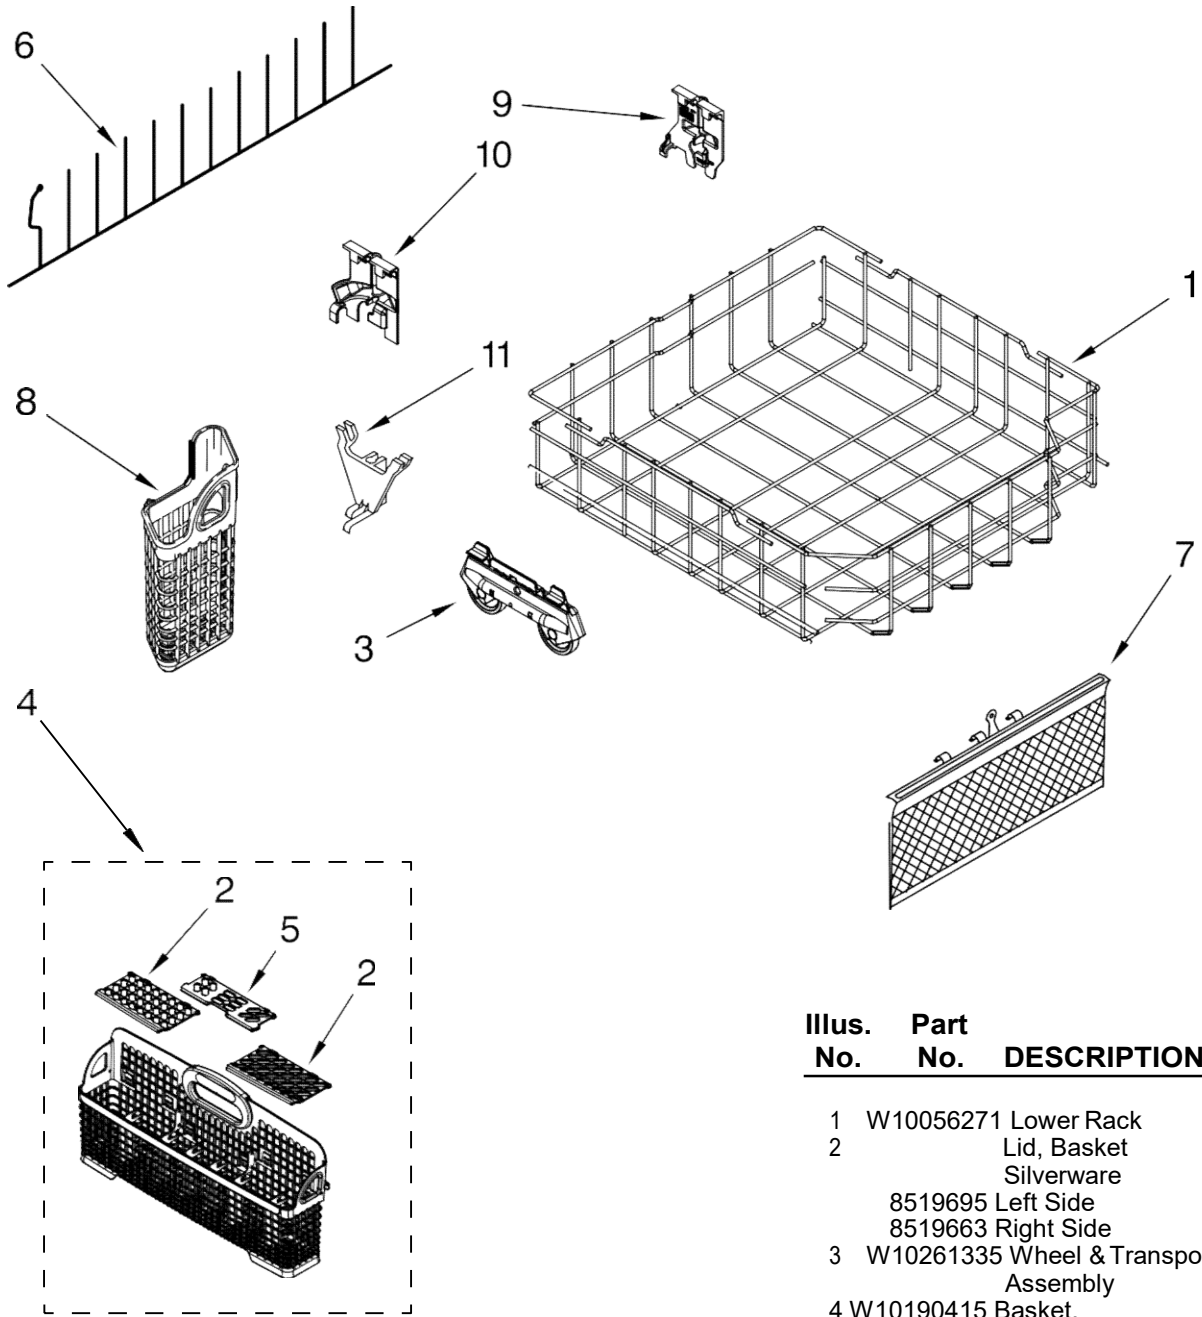

NOTE: If heater element is removed, it must be replaced.

FOR ORDERING INFORMATION REFER TO PARTS PRICE LIST

Lavavajillas KitchenAid KUDE60FVSS3

Illus. No.	Part No.	DESCRIPTION
1	W10056270	Dishrack, Upper
2	W10082839	Housing, Adjuster
3		Actuator, Adjuster
	W10077838	Right Hand
	W10077839	Left Hand
4	8268653	Adjuster Assembly
5	8270138	Wheel
6	8268703	Axel, Adjuster
7	8281156	Screw
8	8562030	TineRow
9	W10082853	Clip, Pivot
10	8539102	Positioner, Dual
11	W10082840	Cover, Adjuster
12	9741232	Retainer
13	W10082834	Positioner, Arm
14	W10077844	Clip, No-Flip
15		Track, Assembly
	W10247507	Right Hand
	W10247508	Left Hand
		(Also Order Item 18)
16	W10077876	Mount, Track
		(Also Order Item 18)
17	W10077854	Stop, Track
	W10077847	Left Hand
	W10077848	Right Hand
18	9743002	Gasket, Bracket Mounting
19	3400072	Screw
20	8539110	Handle, Dishrack
21	8562029	Cupshelf
22	8562026	Clip, Cupshelf
23	W10267076	Clip, Dispenser Guard

Illus. No.	Part No.	DESCRIPTION
1	W10056271	Lower Rack
2		Lid, Basket Silverware
	8519695	Left Side
	8519663	Right Side
3	W10261335	Wheel & Transport Assembly
4	W10190415	Basket, Silverware
5	8519662	Lid, Basket Center
6	W10056272	Tine, Row
7	8519716	Basket, Small Items
8	8519702	Basket, Utensil
9	W10175279	Retainer, Tine Row
10	W10078215	Retainer, Tine Row (Combo)
11	W10078227	Pivot, Tine Row