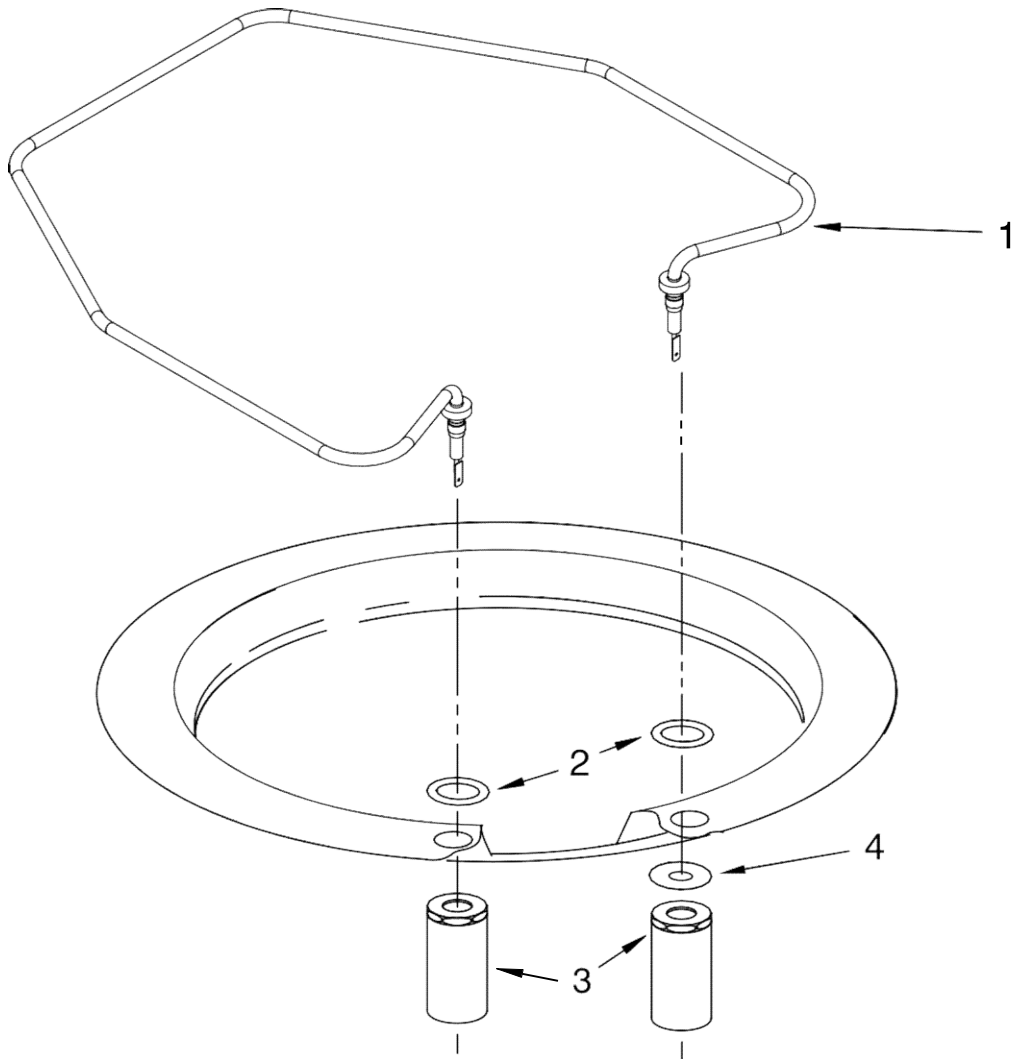

Illus. No.	Part No.	DESCRIPTION
1	W10082892	Heater Element Assembly (Also Includes Item 2)
2	717273	Washer, Heater Element
3	8268548	Nut, Heater Element
4	3400931	Retainer, Spring Grip

NOTE: If heater element is removed, it must be replaced.