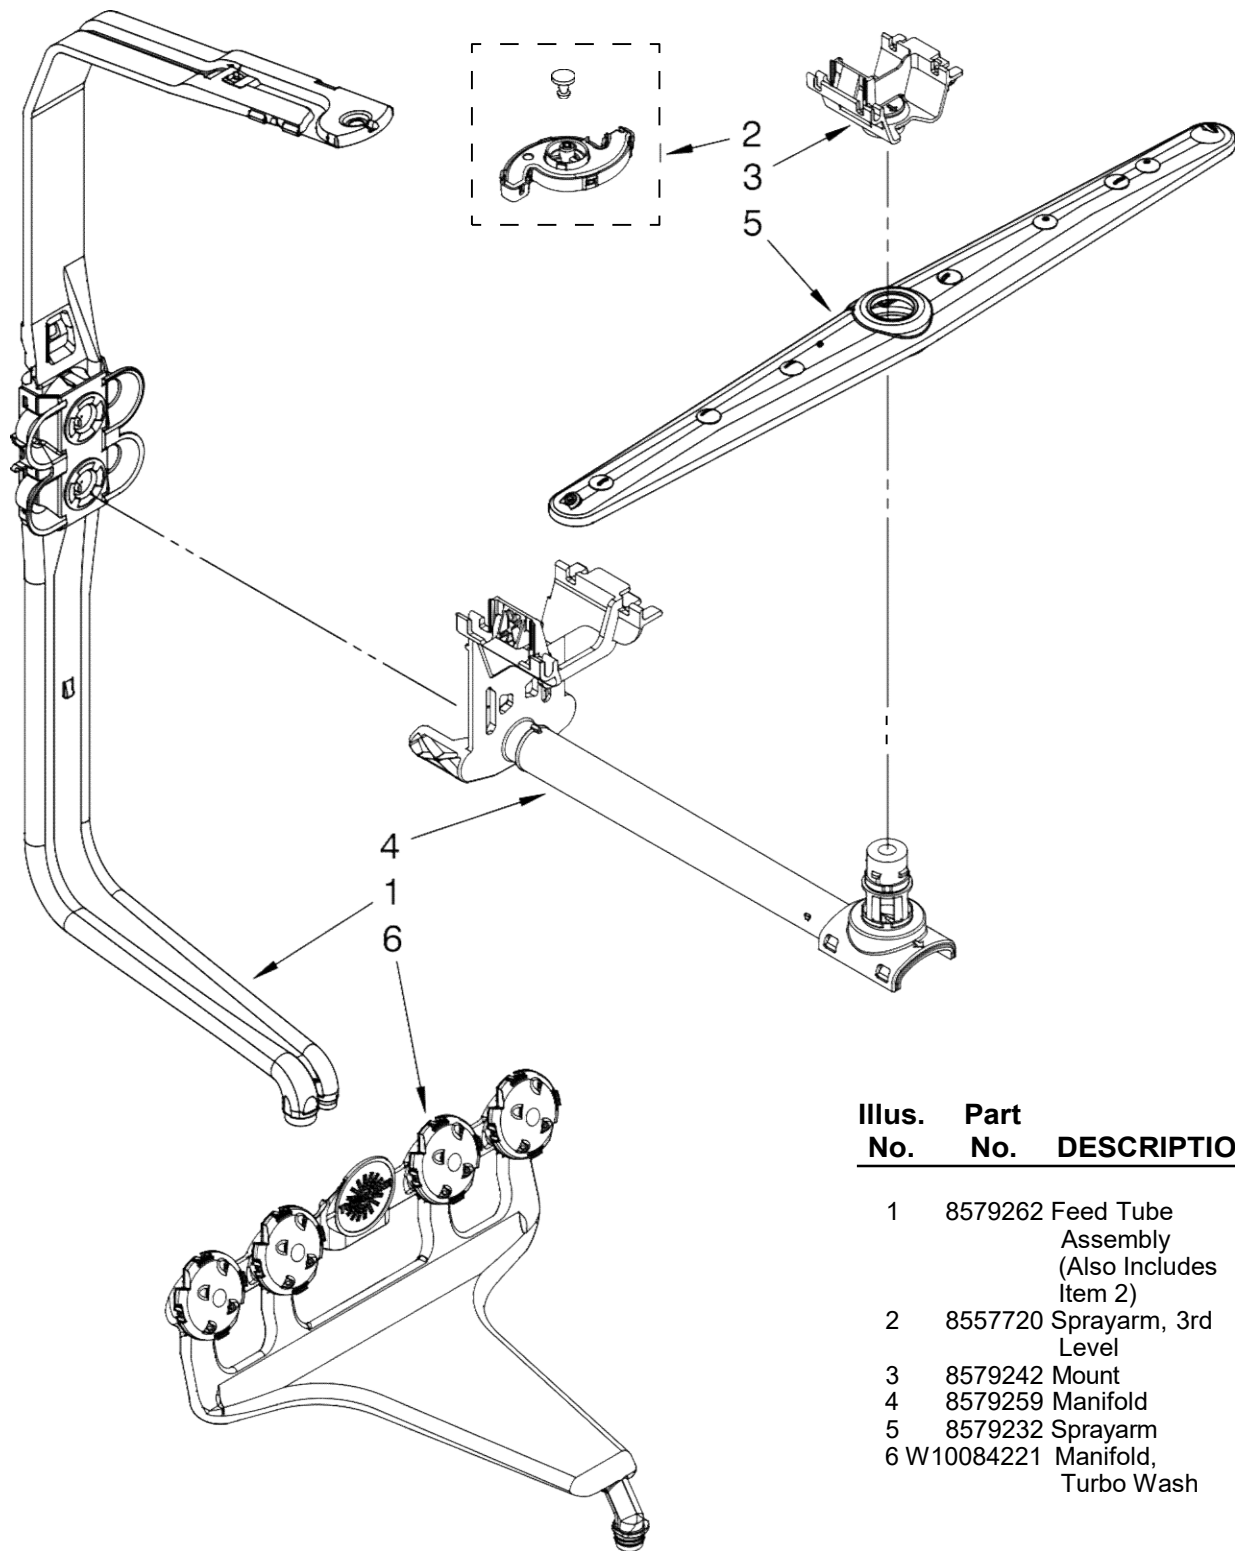

Lavavajillas KitchenAid KUDE60FVSS3

Illus. No.	Part No.	DESCRIPTION
1	8579241	Cover, Sieve
2	3400069	Screw
3	8579240	Cover, Outlet
4	W10208687	Sump With Seal (Includes Items 12, 13 and 2 Hose Clamps)
5	8579298	Retainer, Feed Tube
6	8579253	Screen
7	W10084508	Wash Arm Assembly
8	W10056426	Filter Cup, Assembly
9	8579311	Hose, Inlet (Includes 3 Hose Clamps)
10	W10208688	Motor & Sump Assy. (Includes Item 21)
11	8579272	Shield, Motor
12	3400072	Screw
13	8579289	Tab, Sump
14	W10158351	Pump, Drain
15	8269144	Hose, Drain
16	8579251	Disc-Valve Diverter
17	W10056349	Motor, Diverter Valve (Includes Item 21)
18	356138	Hose Clamp
19	W10134017	Optical Water Indicator
20	9741232	Screw
21	W10083167	Fuse In-Line
22	W10179455	Drain De-Coupler Assembly

Illus. No.	Part No.	DESCRIPTION

1	8579262	Feed Tube Assembly (Also Includes Item 2)
2	8557720	Sprayarm, 3rd Level
3	8579242	Mount
4	8579259	Manifold
5	8579232	Sprayarm
6	W10084221	Manifold, Turbo Wash

FOR ORDERING INFORMATION REFER TO PARTS PRICE LIST