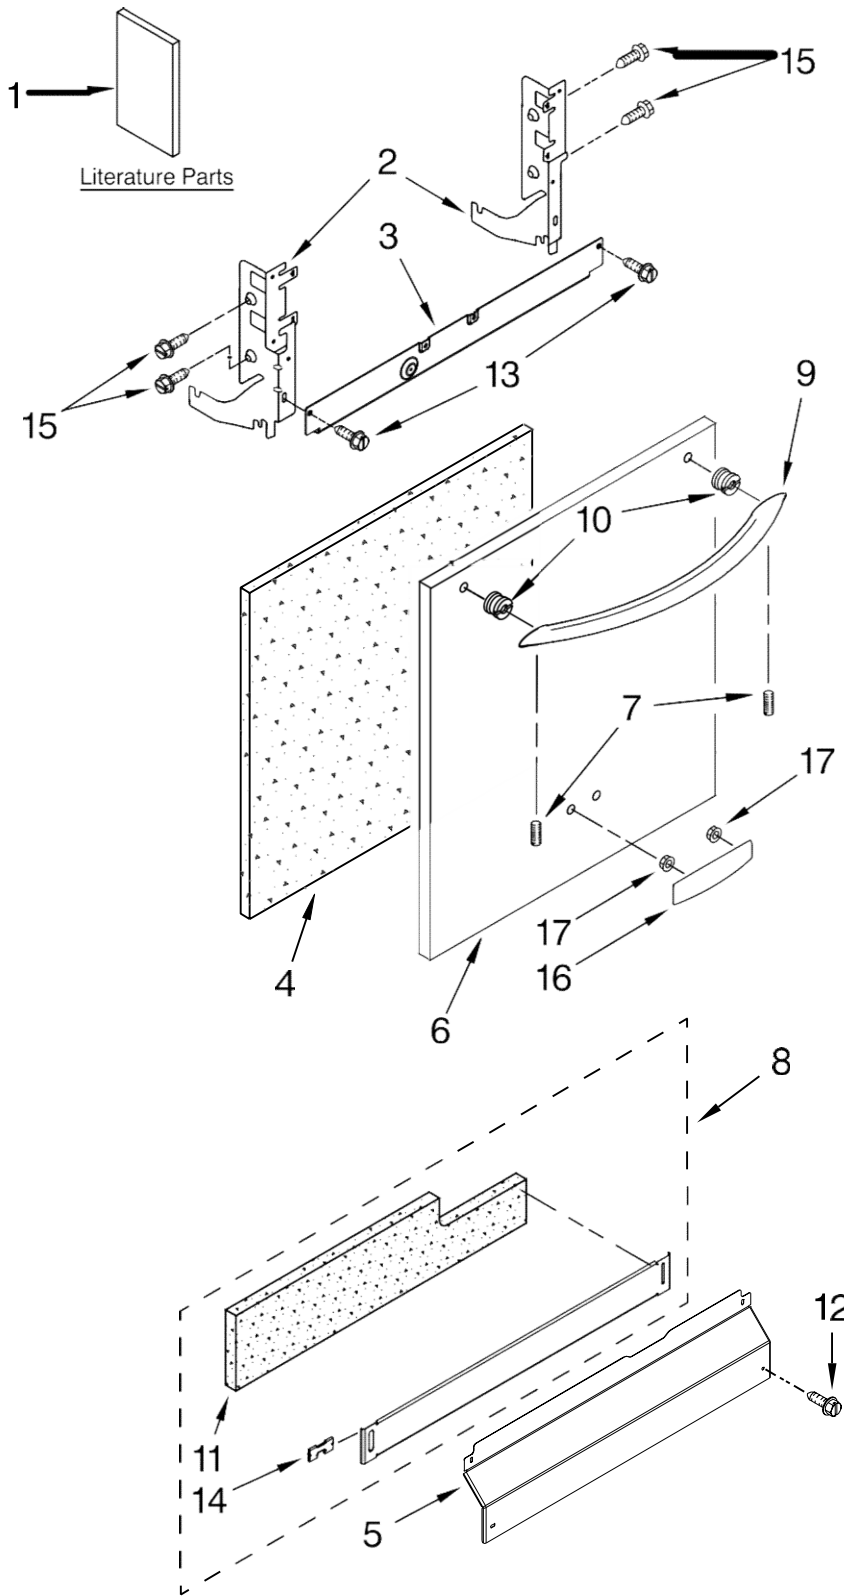

Lavavajillas KitchenAid KUDE60FVSS3

Illus. No.	Part No.	DESCRIPTION
1		Literature Parts
	W10056407	Instructions, Installation
	W10247453	Energy Guide
	W10300235	Guide, Use & Care English
	W10300236	Guide, Use & Care Spanish
	W10142826	Tech Sheet
	W10158347	Tech Sheet, French
2		Arm, Hinge
	8534854	Left
	8534853	Right
3	8268983	Stiffener, Door
4	W10073520	Insulation, Door
5		Access Panel
	8573255	Black
	8573256	White
6		Panel, Full Front (Includes Items 4, 10, 16 & 17)
	W10078007	Black
	W10078008	White
	W10137623	Stainless
7	8534008	Screw
8		Toe Panel (Includes Items 11 & 14)
	W10205336	Black
	W10205337	White
9		Handle Assy (Includes Item 7)
	W10257146	Black
	W10257147	White
	W10257145	Stainless
10	8564951	Stud, Mounting
11	W10073540	Insulation, Toe Panel
12		Screw
	302868	Black
	3400836	White
13	304392	Screw
14	8269016	Clip, Grounding
15	3400071	Screw
16		Nameplate
	W10021860	Black
	W10243393	White
	W10021850	Stainless
17	2004333	Nut

FOR ORDERING INFORMATION REFER TO PARTS PRICE LIST

Illus. Part
No. No. DESCRIPTION

1	Console Assembly (Includes Insert) W10208736 Black W10208737 White W10208738 Midnight Grey
2	8546546 Clip, Bi-Metal
3	661663 Bi-Metal
4	3369051 Screw
5	W10077360 Latch Assembly
6	W10056352 Control, Electronic
7	W10255029 Switch, Door
8	W10083167 Fuse, In-Line

FOR ORDERING INFORMATION REFER TO PARTS PRICE LIST

Lavavajillas KitchenAid KUDE60FVSS3

Illus. No.	Part No.	DESCRIPTION	Illus. No.	Part No.	DESCRIPTION	Illus. No.	Part No.	DESCRIPTION
1	3369051	Screw, Door	6	8269259	Gasket, Vent	11	W10238390	Wiring Harness
2	8281217	Screw	7	W10077877	Deflector, Vent (Also Order Item 6)	12	W10177098	Screw
3	W10056249	Inner Door Mastic Assembly (Also Order Item 6)	8	W10224431	Dispenser, Assembly	13	8535660	Seal, Console/door
4	W10077883	Inlet, Air	9	W10077881	Knob, Rinse Aid	14	8535637	Bracket, Dispenser
5	8572611	Vent Assembly (Also Order Item 6)	10	8545608	Harness, Vent Motor	15	8531865	Shield, Dispenser