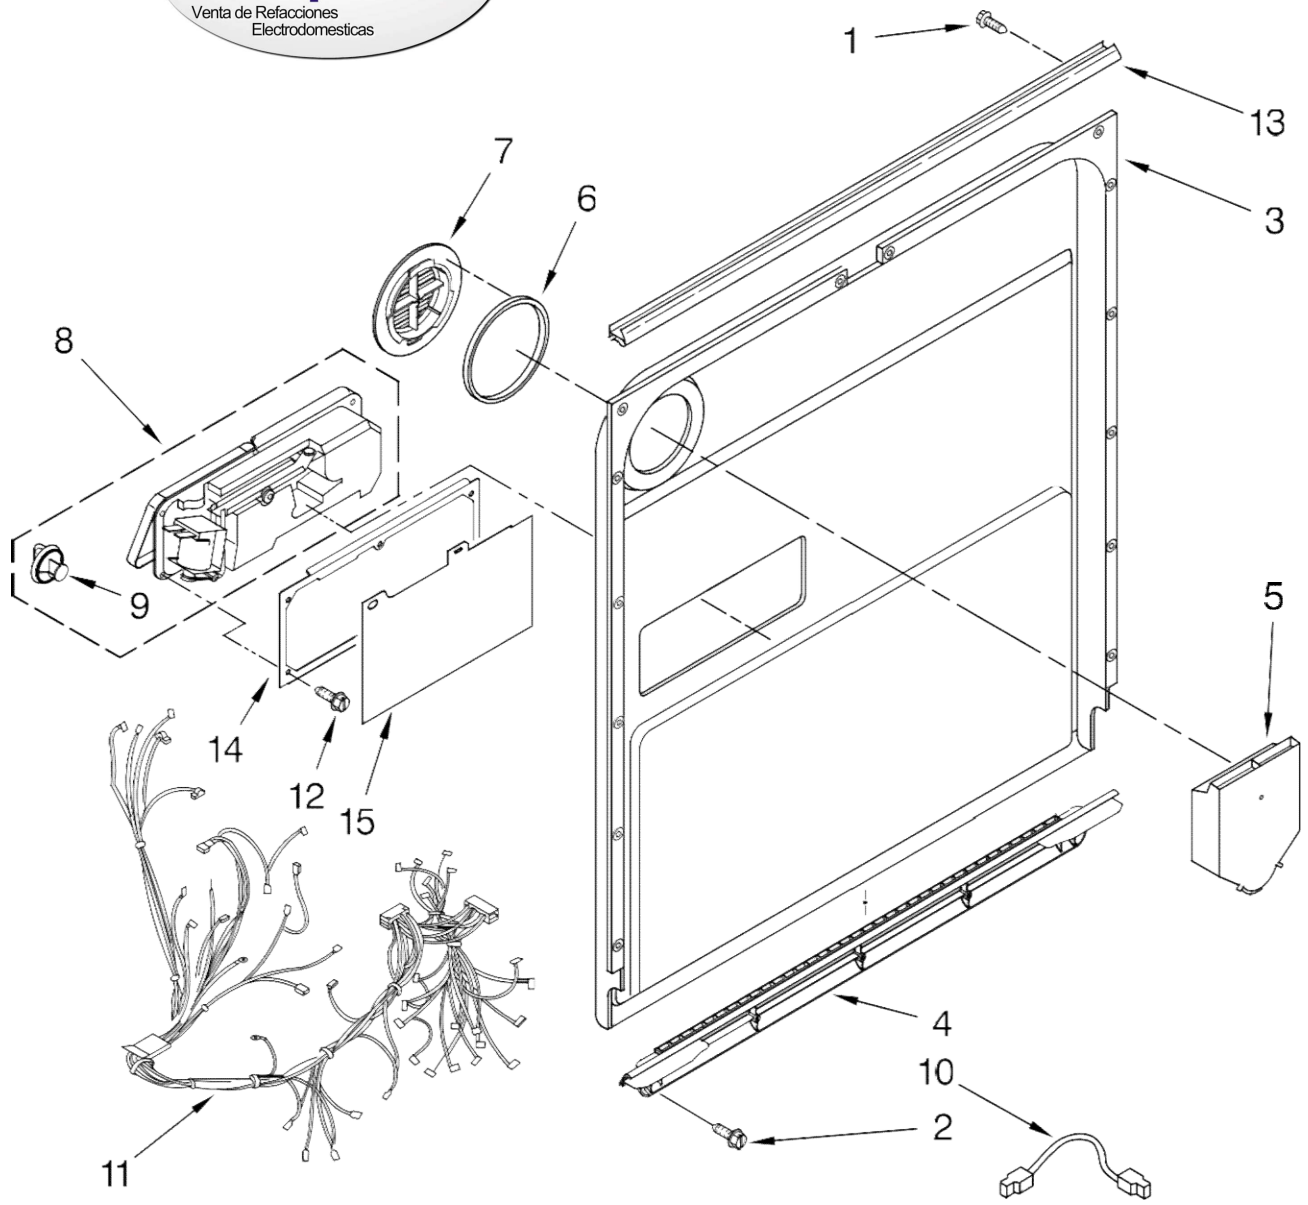

FOR ORDERING INFORMATION REFER TO PARTS PRICE LIST

Illus. Part
No. No. DESCRIPTION

1	Console Assembly (Includes Insert) W10208736 Black W10208737 White W10208738 Midnight Grey
2	8546546 Clip, Bi-Metal
3	661663 Bi-Metal
4	3369051 Screw
5	W10077360 Latch Assembly
6	W10056352 Control, Electronic
7	W10255029 Switch, Door
8	W10083167 Fuse, In-Line

FOR ORDERING INFORMATION REFER TO PARTS PRICE LIST

Lavavajillas KitchenAid KUDE60FVSS3

Illus. No.	Part No.	DESCRIPTION	Illus. No.	Part No.	DESCRIPTION	Illus. No.	Part No.	DESCRIPTION
1	3369051	Screw, Door	6	8269259	Gasket, Vent	11	W10238390	Wiring Harness
2	8281217	Screw	7	W10077877	Deflector, Vent (Also Order Item 6)	12	W10177098	Screw
3	W10056249	Inner Door Mastic Assembly (Also Order Item 6)	8	W10224431	Dispenser, Assembly	13	8535660	Seal, Console/door
4	W10077883	Inlet, Air	9	W10077881	Knob, Rinse Aid	14	8535637	Bracket, Dispenser
5	8572611	Vent Assembly (Also Order Item 6)	10	8545608	Harness, Vent Motor	15	8531865	Shield, Dispenser

FOR ORDERING INFORMATION REFER TO PARTS PRICE LIST

Illus. No.	Part No.	DESCRIPTION
1	8268892	Lever, Overfill Switch
2	8531412	Hose, Inlet
3	W10195536	Water Inlet (Also Order Item 4)
4	8531323	Gasket
5	W10213826	Nut, Inlet (Also Order Item 4)
6	371505	Clamp, Hose
7	W10195048	Fill Valve Assembly
8	304392	Screw
9	8268909	Switch, Overfill Control
10	8545946	Standpipe, Overfill (Includes Item 11)
11	8531743	Gasket, Flat
12	9741998	Nut, Standpipe
13	W10077871	Float & Retainer Assembly
14	W10292152	Miscellaneous Parts Bag
15	356138	Clamp, Hose
16	W10193583	Drain Loop with Check Valve Assembly