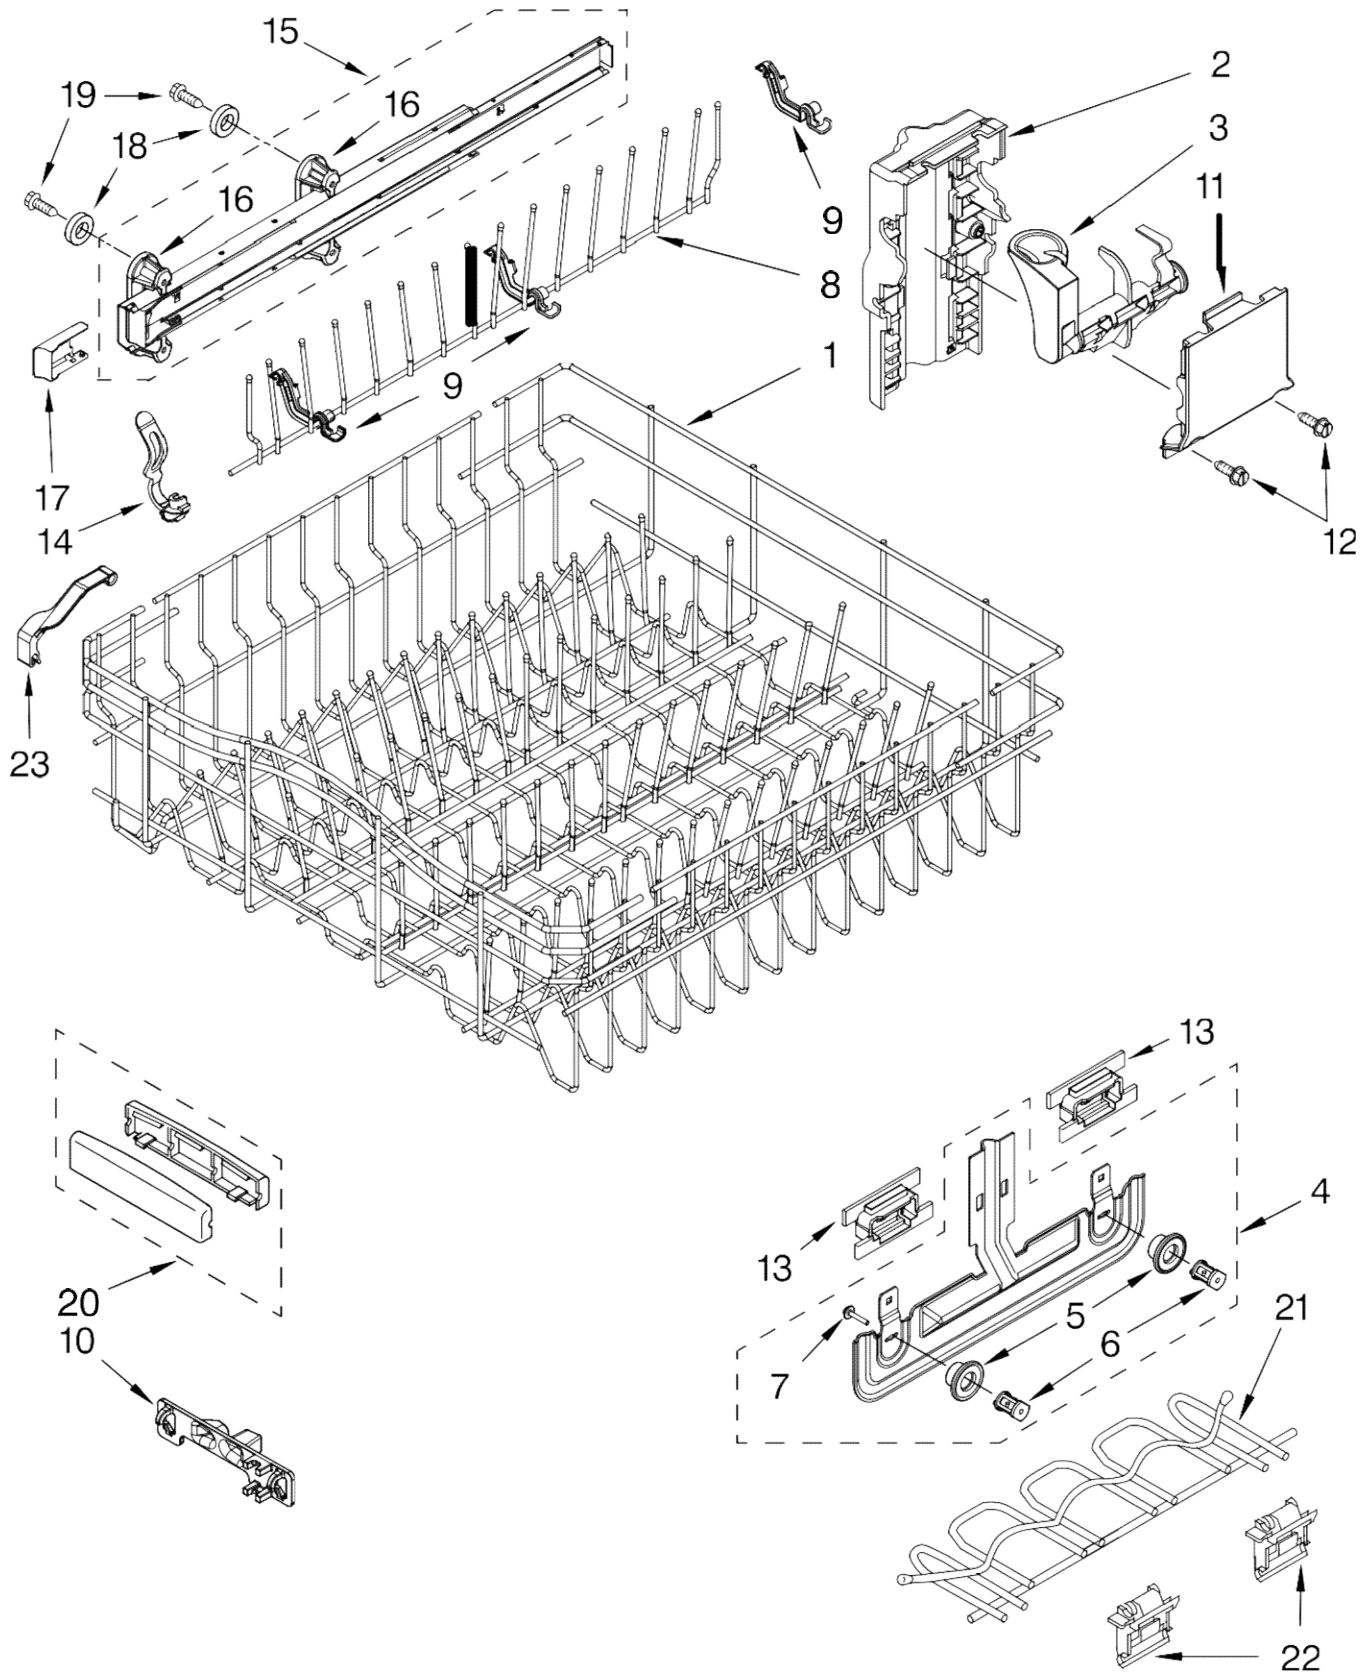

FOR ORDERING INFORMATION REFER TO PARTS PRICE LIST

Lavavajillas KitchenAid KUDE60FVSS3

Illus. No.	Part No.	DESCRIPTION
1	W10056270	Dishrack, Upper
2	W10082839	Housing, Adjuster
3		Actuator, Adjuster
	W10077838	Right Hand
	W10077839	Left Hand
4	8268653	Adjuster Assembly
5	8270138	Wheel
6	8268703	Axel, Adjuster
7	8281156	Screw
8	8562030	TineRow
9	W10082853	Clip, Pivot
10	8539102	Positioner, Dual
11	W10082840	Cover, Adjuster
12	9741232	Retainer
13	W10082834	Positioner, Arm
14	W10077844	Clip, No-Flip
15		Track, Assembly
	W10247507	Right Hand
	W10247508	Left Hand
		(Also Order Item 18)
16	W10077876	Mount, Track
		(Also Order Item 18)
17	W10077854	Stop, Track
	W10077847	Left Hand
	W10077848	Right Hand
18	9743002	Gasket, Bracket Mounting
19	3400072	Screw
20	8539110	Handle, Dishrack
21	8562029	Cupshelf
22	8562026	Clip, Cupshelf
23	W10267076	Clip, Dispenser Guard