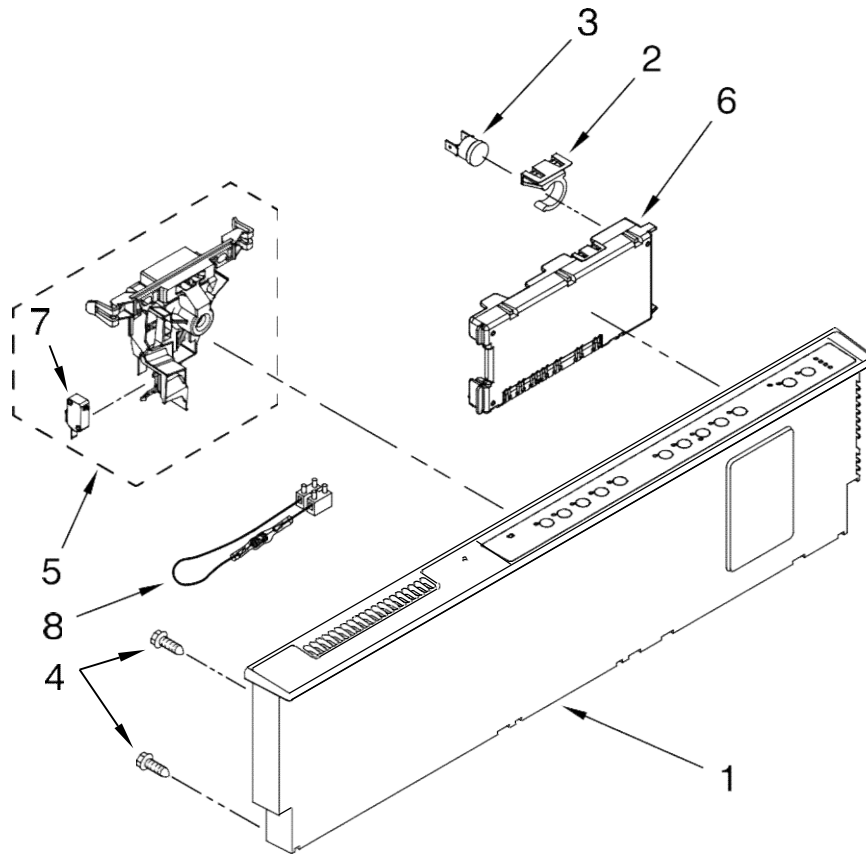

Lavavajillas KitchenAid KUDE60FVSS3

Illus. No.	Part No.	DESCRIPTION
1		Literature Parts
	W10056407	Instructions, Installation
	W10247453	Energy Guide
	W10300235	Guide, Use & Care English
	W10300236	Guide, Use & Care Spanish
	W10142826	Tech Sheet
	W10158347	Tech Sheet, French
2		Arm, Hinge
	8534854	Left
	8534853	Right
3	8268983	Stiffener, Door
4	W10073520	Insulation, Door
5		Access Panel
	8573255	Black
	8573256	White
6		Panel, Full Front (Includes Items 4, 10, 16 & 17)
	W10078007	Black
	W10078008	White
	W10137623	Stainless
7	8534008	Screw
8		Toe Panel (Includes Items 11 & 14)
	W10205336	Black
	W10205337	White
9		Handle Assy (Includes Item 7)
	W10257146	Black
	W10257147	White
	W10257145	Stainless
10	8564951	Stud, Mounting
11	W10073540	Insulation, Toe Panel
12		Screw
	302868	Black
	3400836	White
13	304392	Screw
14	8269016	Clip, Grounding
15	3400071	Screw
16		Nameplate
	W10021860	Black
	W10243393	White
	W10021850	Stainless
17	2004333	Nut

FOR ORDERING INFORMATION REFER TO PARTS PRICE LIST

Illus. Part
No. No. DESCRIPTION

1	Console Assembly (Includes Insert) W10208736 Black W10208737 White W10208738 Midnight Grey
2	8546546 Clip, Bi-Metal
3	661663 Bi-Metal
4	3369051 Screw
5	W10077360 Latch Assembly
6	W10056352 Control, Electronic
7	W10255029 Switch, Door
8	W10083167 Fuse, In-Line

FOR ORDERING INFORMATION REFER TO PARTS PRICE LIST

Lavavajillas KitchenAid KUDE60FVSS3

Illus. No.	Part No.	DESCRIPTION	Illus. No.	Part No.	DESCRIPTION	Illus. No.	Part No.	DESCRIPTION
1	3369051	Screw, Door	6	8269259	Gasket, Vent	11	W10238390	Wiring Harness
2	8281217	Screw	7	W10077877	Deflector, Vent (Also Order Item 6)	12	W10177098	Screw
3	W10056249	Inner Door Mastic Assembly (Also Order Item 6)	8	W10224431	Dispenser, Assembly	13	8535660	Seal, Console/door
4	W10077883	Inlet, Air	9	W10077881	Knob, Rinse Aid	14	8535637	Bracket, Dispenser
5	8572611	Vent Assembly (Also Order Item 6)	10	8545608	Harness, Vent Motor	15	8531865	Shield, Dispenser