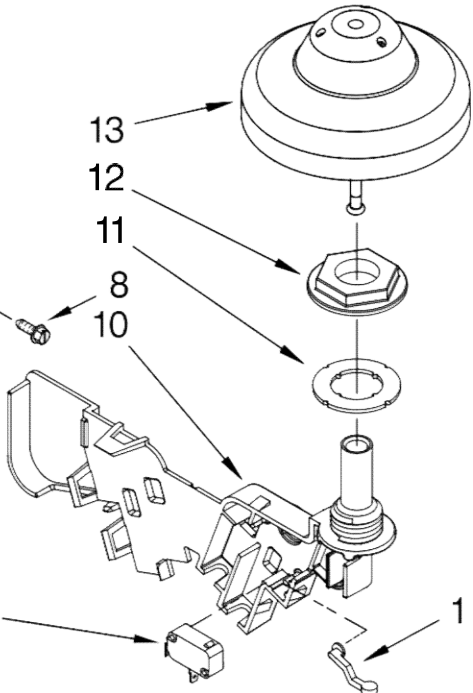

FOR ORDERING INFORMATION REFER TO PARTS PRICE LIST

Lavavajillas KitchenAid KUDE60FVSS3

Illus. No.	Part No.	DESCRIPTION	Illus. No.	Part No.	DESCRIPTION	Illus. No.	Part No.	DESCRIPTION
1	3369051	Screw, Door	6	8269259	Gasket, Vent	11	W10238390	Wiring Harness
2	8281217	Screw	7	W10077877	Deflector, Vent (Also Order Item 6)	12	W10177098	Screw
3	W10056249	Inner Door Mastic Assembly (Also Order Item 6)	8	W10224431	Dispenser, Assembly	13	8535660	Seal, Console/door
4	W10077883	Inlet, Air	9	W10077881	Knob, Rinse Aid	14	8535637	Bracket, Dispenser
5	8572611	Vent Assembly (Also Order Item 6)	10	8545608	Harness, Vent Motor	15	8531865	Shield, Dispenser

FOR ORDERING INFORMATION REFER TO PARTS PRICE LIST

Illus. No.	Part No.	DESCRIPTION
1	8268892	Lever, Overfill Switch
2	8531412	Hose, Inlet
3	W10195536	Water Inlet (Also Order Item 4)
4	8531323	Gasket
5	W10213826	Nut, Inlet (Also Order Item 4)
6	371505	Clamp, Hose
7	W10195048	Fill Valve Assembly
8	304392	Screw
9	8268909	Switch, Overfill Control
10	8545946	Standpipe, Overfill (Includes Item 11)
11	8531743	Gasket, Flat
12	9741998	Nut, Standpipe
13	W10077871	Float & Retainer Assembly
14	W10292152	Miscellaneous Parts Bag
15	356138	Clamp, Hose
16	W10193583	Drain Loop with Check Valve Assembly