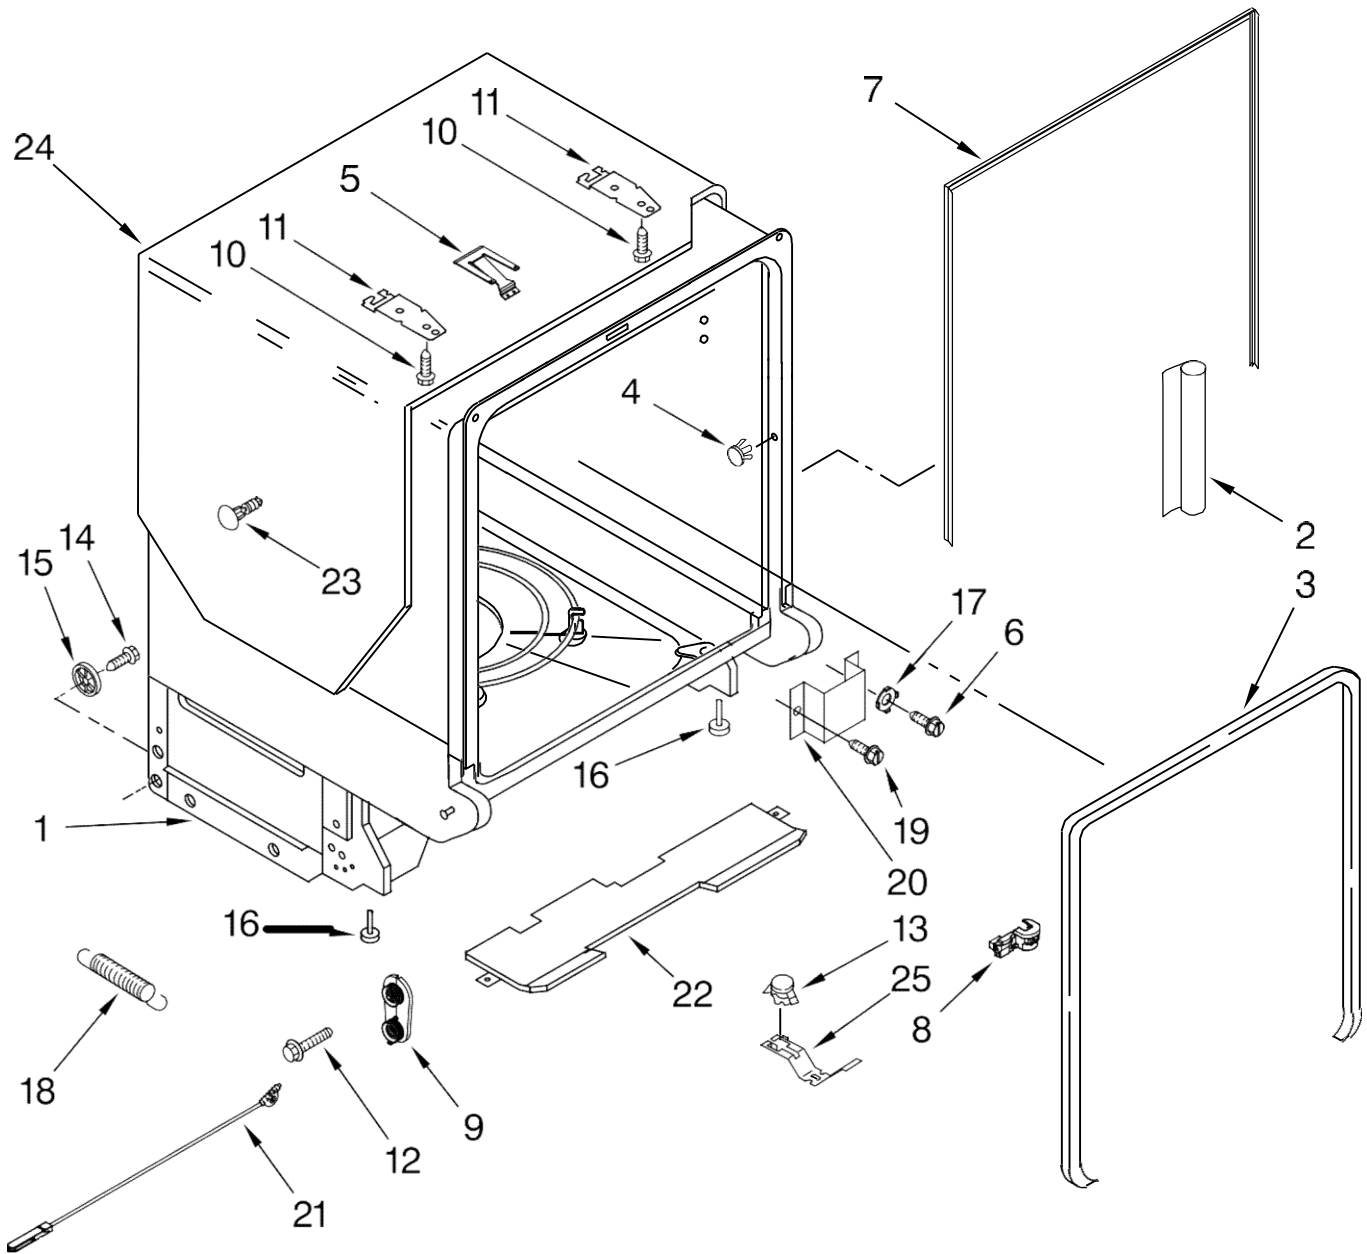

FOR ORDERING INFORMATION REFER TO PARTS PRICE LIST

Lavavajillas KitchenAid KUDE60FVSS3

Illus. No.	Part No.	DESCRIPTION
1	W10213823	Tub Assembly (Also Includes Heater Assembly)
2	8574123	Barrier, Moisture Undercounter
3	W10112096	DoorSeal
4	W10082838	Plug Tub
5	W10317686	Strike, Plate
6	3400014	Screw
7	8269110	Seal, Cabinet
8	8573061	Strain Relief
9	W10084086	Door, Balance Assembly
10	3367670	Screw
11	8269145	Bracket, Undercounter
12	3400074	Screw
13	661566	Thermostat
14	3370389	Screw
15	8268977	WheelLeg
16	8524584	Leveler, Leg
17	3378128	Washer Pronged Cup
18	8270020	Spring, Door Balance
19	3400892	Screw
20	8268991	Cover, Terminal Box
21	W10158291	Cable, Door Assembly
22	W10266857	Insulator, Sound
23	304666	Retainer, Push
24	8573239	Shield, Sound Tub
25	9742648	Bracket, Thermostat