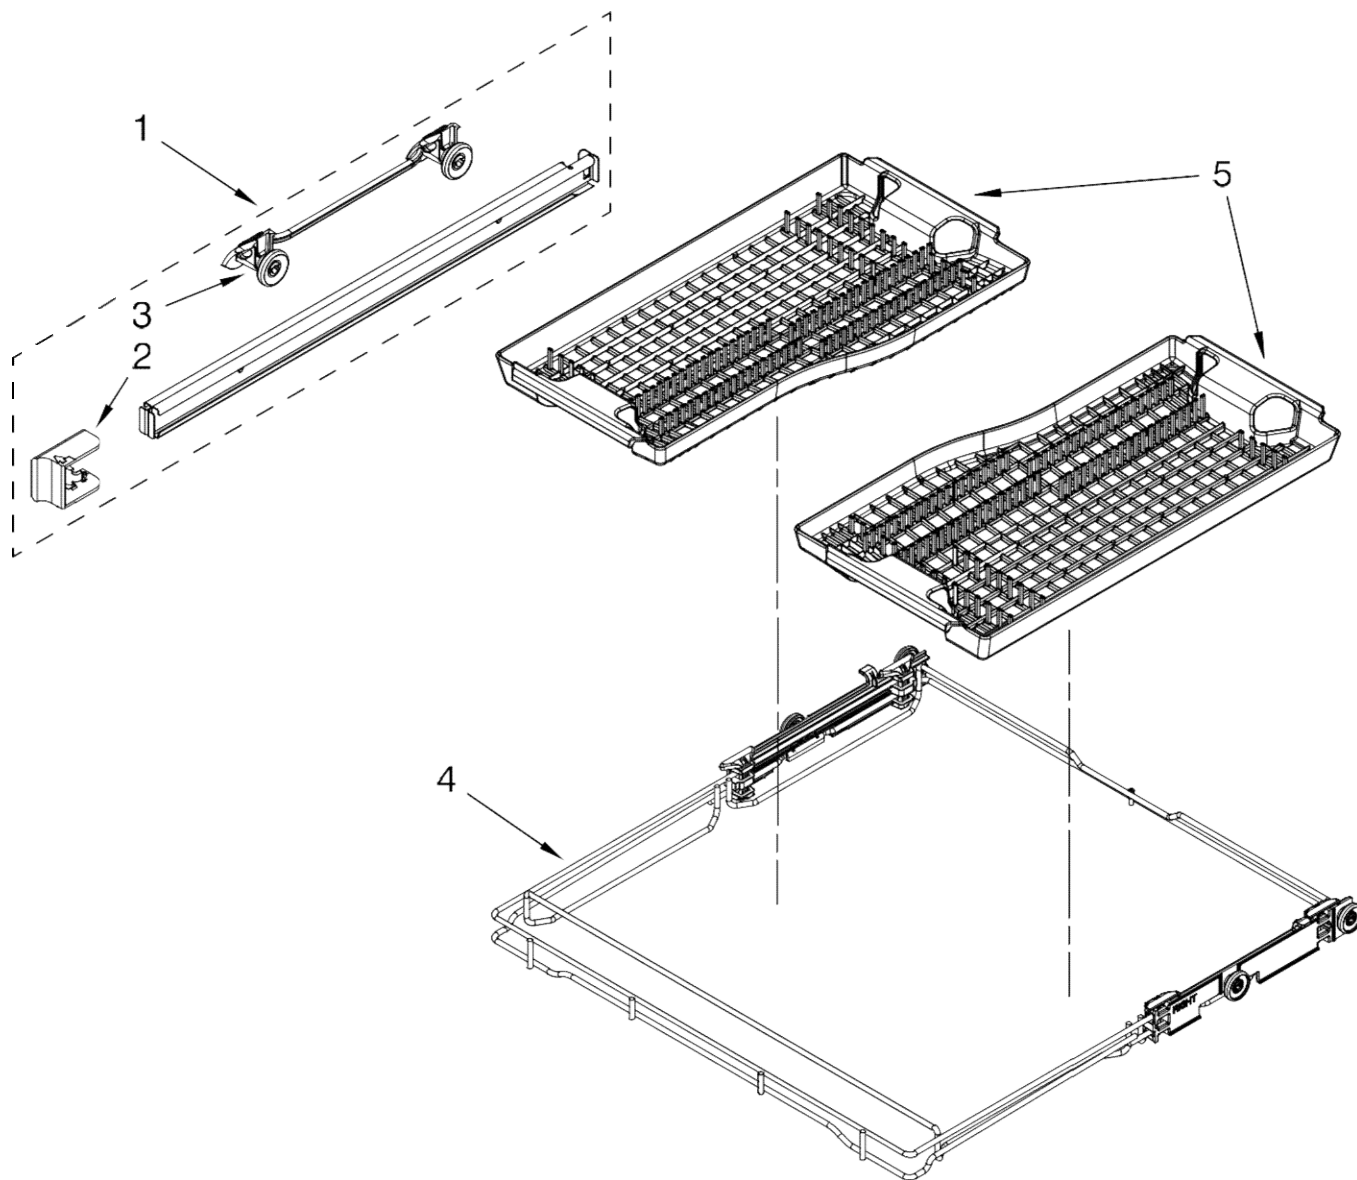

NOTE: If heater element is removed, it must be replaced.

FOR ORDERING INFORMATION REFER TO PARTS PRICE LIST

Lavavajillas KitchenAid KUDE60FVSS3

Illus. No.	Part No.	DESCRIPTION
1	W10056270	Dishrack, Upper
2	W10082839	Housing, Adjuster
3		Actuator, Adjuster
	W10077838	Right Hand
	W10077839	Left Hand
4	8268653	Adjuster Assembly
5	8270138	Wheel
6	8268703	Axel, Adjuster
7	8281156	Screw
8	8562030	TineRow
9	W10082853	Clip, Pivot
10	8539102	Positioner, Dual
11	W10082840	Cover, Adjuster
12	9741232	Retainer
13	W10082834	Positioner, Arm
14	W10077844	Clip, No-Flip
15		Track, Assembly
	W10247507	Right Hand
	W10247508	Left Hand
		(Also Order Item 18)
16	W10077876	Mount, Track
		(Also Order Item 18)
17	W10077854	Stop, Track
	W10077847	Left Hand
	W10077848	Right Hand
18	9743002	Gasket, Bracket Mounting
19	3400072	Screw
20	8539110	Handle, Dishrack
21	8562029	Cupshelf
22	8562026	Clip, Cupshelf
23	W10267076	Clip, Dispenser Guard

Illus. No.	Part No.	DESCRIPTION
1	W10056271	Lower Rack
2		Lid, Basket Silverware
	8519695	Left Side
	8519663	Right Side
3	W10261335	Wheel & Transport Assembly
4	W10190415	Basket, Silverware
5	8519662	Lid, Basket Center
6	W10056272	Tine, Row
7	8519716	Basket, Small Items
8	8519702	Basket, Utensil
9	W10175279	Retainer, Tine Row
10	W10078215	Retainer, Tine Row (Combo)
11	W10078227	Pivot, Tine Row