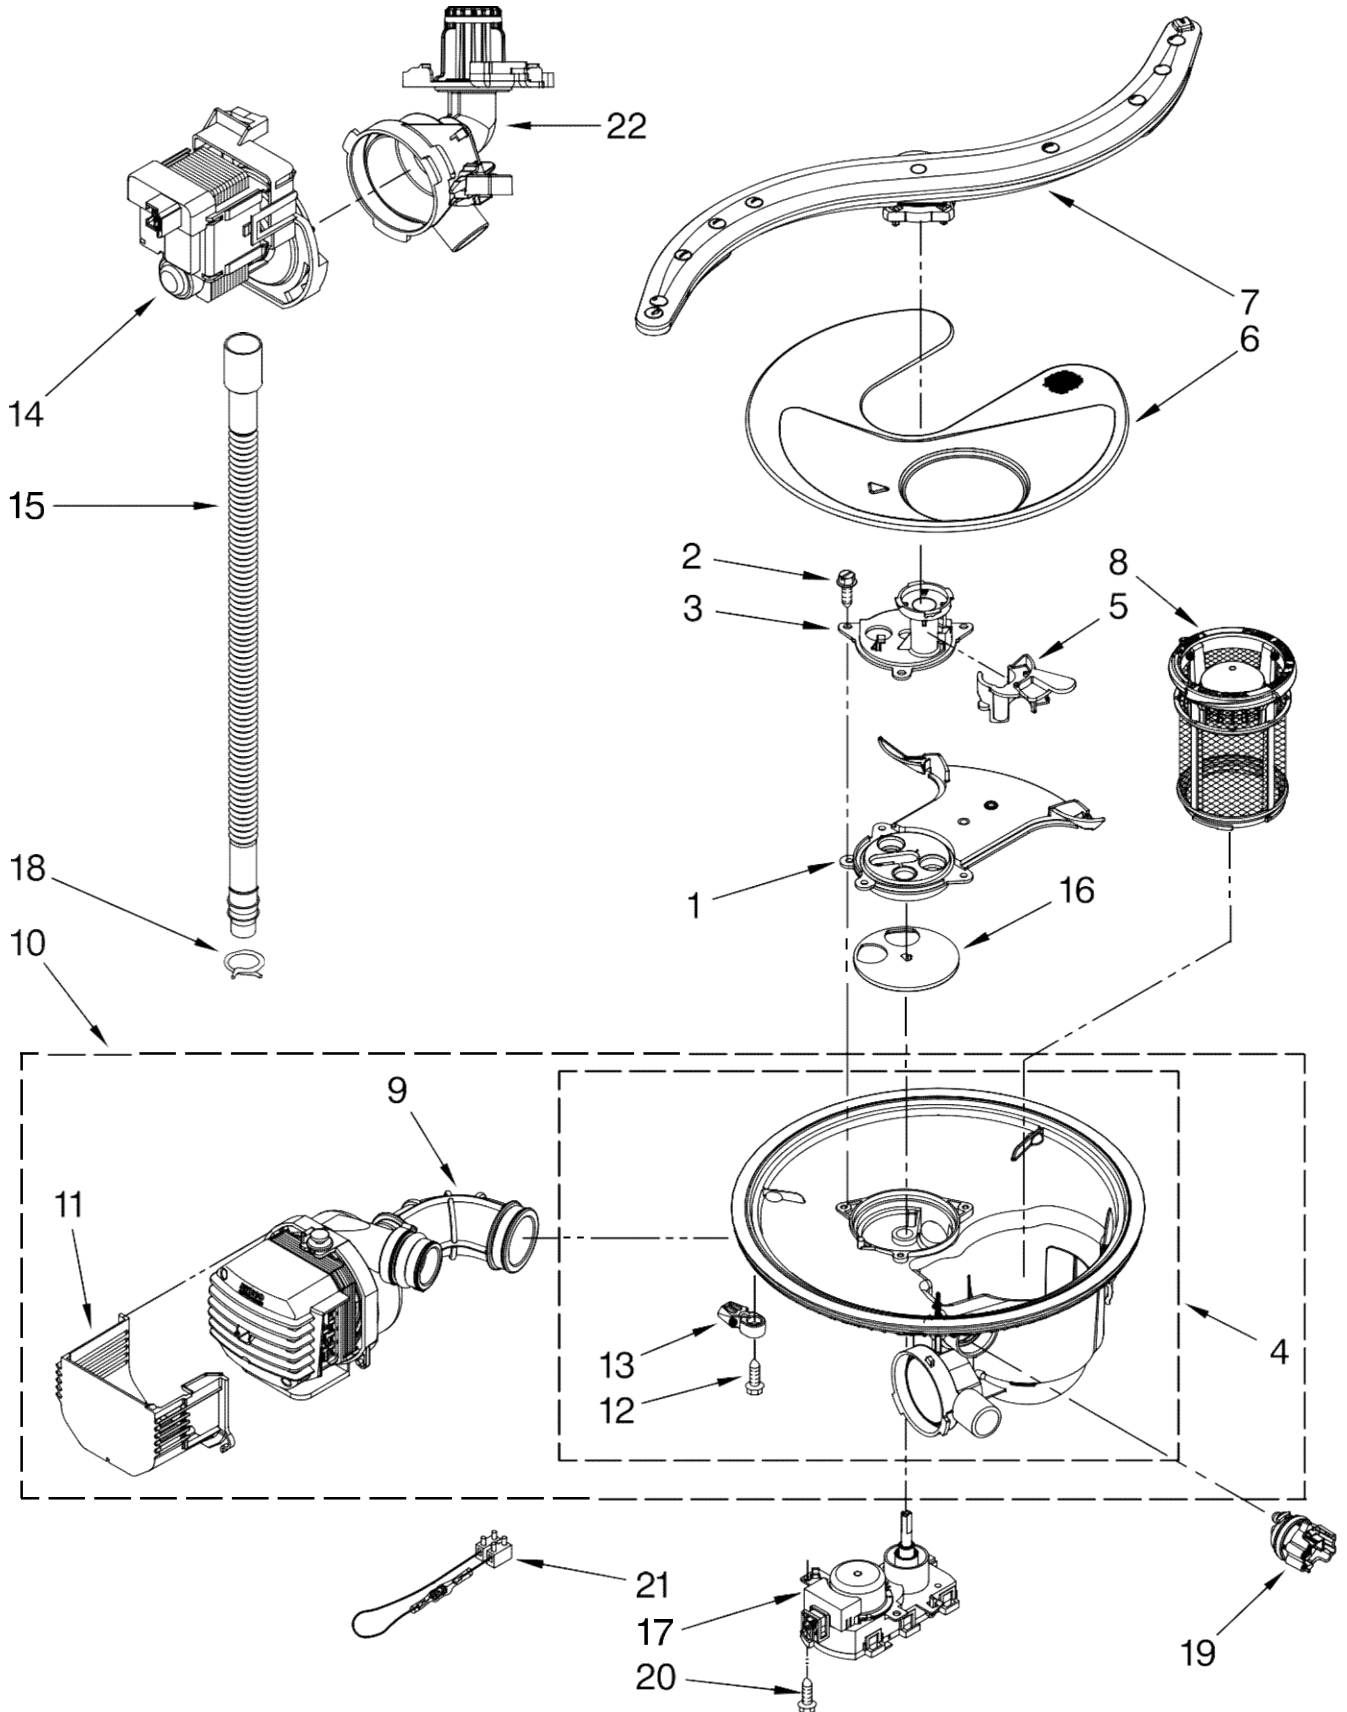

FOR ORDERING INFORMATION REFER TO PARTS PRICE LIST

Illus. No.	Part No.	DESCRIPTION
1	8268892	Lever, Overfill Switch
2	8531412	Hose, Inlet
3	W10195536	Water Inlet (Also Order Item 4)
4	8531323	Gasket
5	W10213826	Nut, Inlet (Also Order Item 4)
6	371505	Clamp, Hose
7	W10195048	Fill Valve Assembly
8	304392	Screw
9	8268909	Switch, Overfill Control
10	8545946	Standpipe, Overfill (Includes Item 11)
11	8531743	Gasket, Flat
12	9741998	Nut, Standpipe
13	W10077871	Float & Retainer Assembly
14	W10292152	Miscellaneous Parts Bag
15	356138	Clamp, Hose
16	W10193583	Drain Loop with Check Valve Assembly

FOR ORDERING INFORMATION REFER TO PARTS PRICE LIST

FOR ORDERING INFORMATION REFER TO PARTS PRICE LIST

Lavavajillas KitchenAid KUDE60FVSS3

Illus. No.	Part No.	DESCRIPTION
1	W10213823	Tub Assembly (Also Includes Heater Assembly)
2	8574123	Barrier, Moisture Undercounter
3	W10112096	DoorSeal
4	W10082838	Plug Tub
5	W10317686	Strike, Plate
6	3400014	Screw
7	8269110	Seal, Cabinet
8	8573061	Strain Relief
9	W10084086	Door, Balance Assembly
10	3367670	Screw
11	8269145	Bracket, Undercounter
12	3400074	Screw
13	661566	Thermostat
14	3370389	Screw
15	8268977	WheelLeg
16	8524584	Leveler, Leg
17	3378128	Washer Pronged Cup
18	8270020	Spring, Door Balance
19	3400892	Screw
20	8268991	Cover, Terminal Box
21	W10158291	Cable, Door Assembly
22	W10266857	Insulator, Sound
23	304666	Retainer, Push
24	8573239	Shield, Sound Tub
25	9742648	Bracket, Thermostat