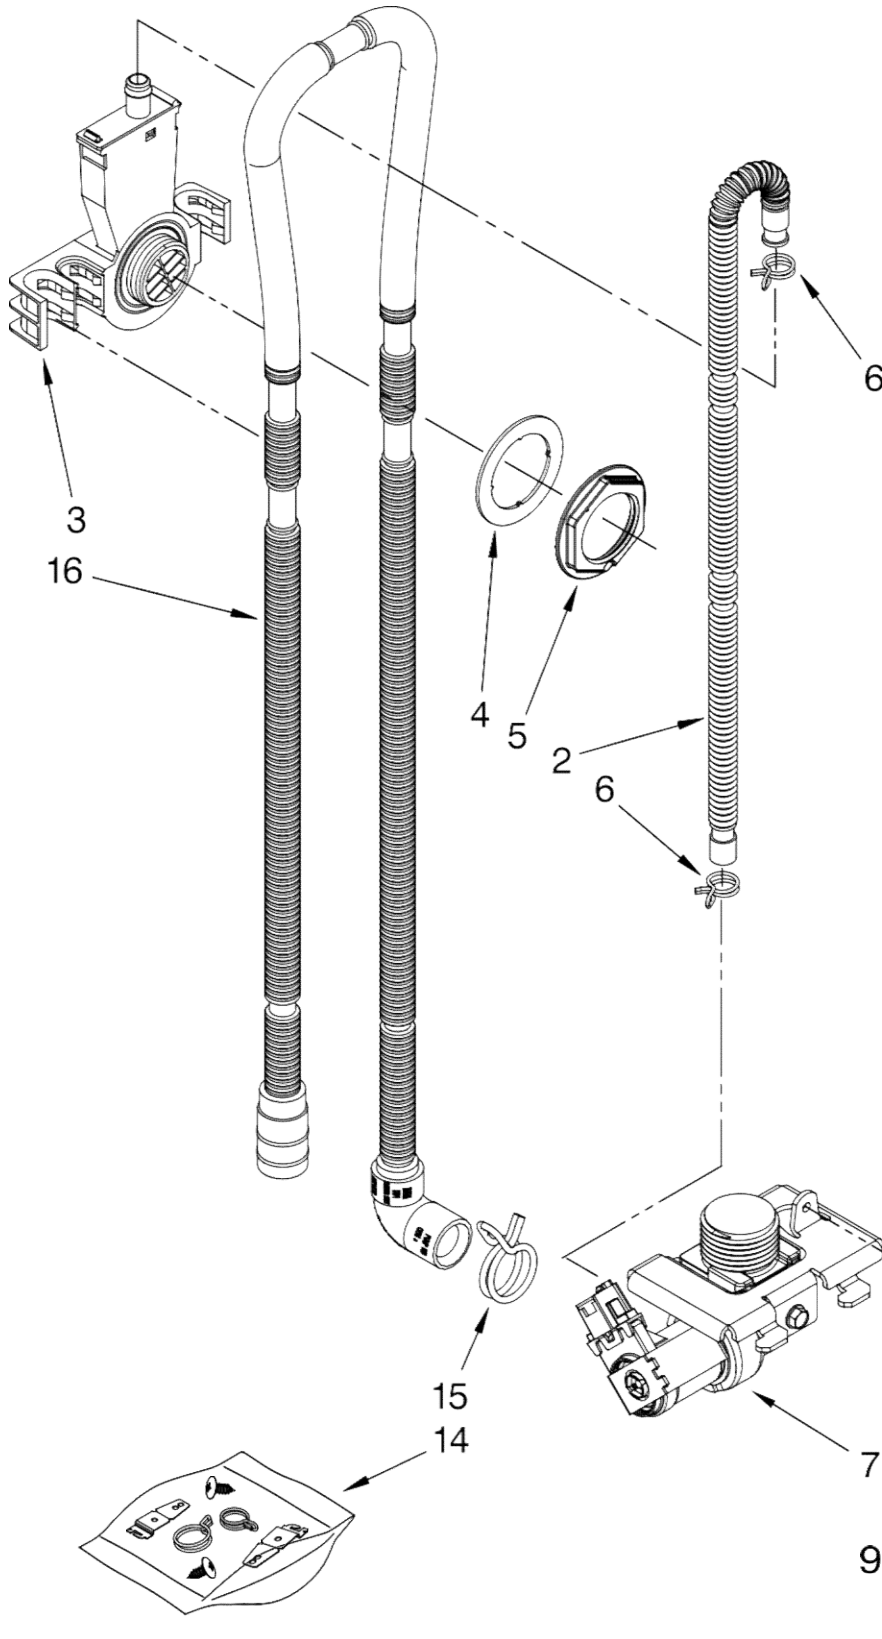

FOR ORDERING INFORMATION REFER TO PARTS PRICE LIST

Illus. Part
No. No. DESCRIPTION

1	Console Assembly (Includes Insert) W10208736 Black W10208737 White W10208738 Midnight Grey
2	8546546 Clip, Bi-Metal
3	661663 Bi-Metal
4	3369051 Screw
5	W10077360 Latch Assembly
6	W10056352 Control, Electronic
7	W10255029 Switch, Door
8	W10083167 Fuse, In-Line

FOR ORDERING INFORMATION REFER TO PARTS PRICE LIST

Lavavajillas KitchenAid KUDE60FVSS3

Illus. No.	Part No.	DESCRIPTION	Illus. No.	Part No.	DESCRIPTION	Illus. No.	Part No.	DESCRIPTION
1	3369051	Screw, Door	6	8269259	Gasket, Vent	11	W10238390	Wiring Harness
2	8281217	Screw	7	W10077877	Deflector, Vent (Also Order Item 6)	12	W10177098	Screw
3	W10056249	Inner Door Mastic Assembly (Also Order Item 6)	8	W10224431	Dispenser, Assembly	13	8535660	Seal, Console/door
4	W10077883	Inlet, Air	9	W10077881	Knob, Rinse Aid	14	8535637	Bracket, Dispenser
5	8572611	Vent Assembly (Also Order Item 6)	10	8545608	Harness, Vent Motor	15	8531865	Shield, Dispenser

FOR ORDERING INFORMATION REFER TO PARTS PRICE LIST

Illus. No.	Part No.	DESCRIPTION
1	8268892	Lever, Overfill Switch
2	8531412	Hose, Inlet
3	W10195536	Water Inlet (Also Order Item 4)
4	8531323	Gasket
5	W10213826	Nut, Inlet (Also Order Item 4)
6	371505	Clamp, Hose
7	W10195048	Fill Valve Assembly
8	304392	Screw
9	8268909	Switch, Overfill Control
10	8545946	Standpipe, Overfill (Includes Item 11)
11	8531743	Gasket, Flat
12	9741998	Nut, Standpipe
13	W10077871	Float & Retainer Assembly
14	W10292152	Miscellaneous Parts Bag
15	356138	Clamp, Hose
16	W10193583	Drain Loop with Check Valve Assembly