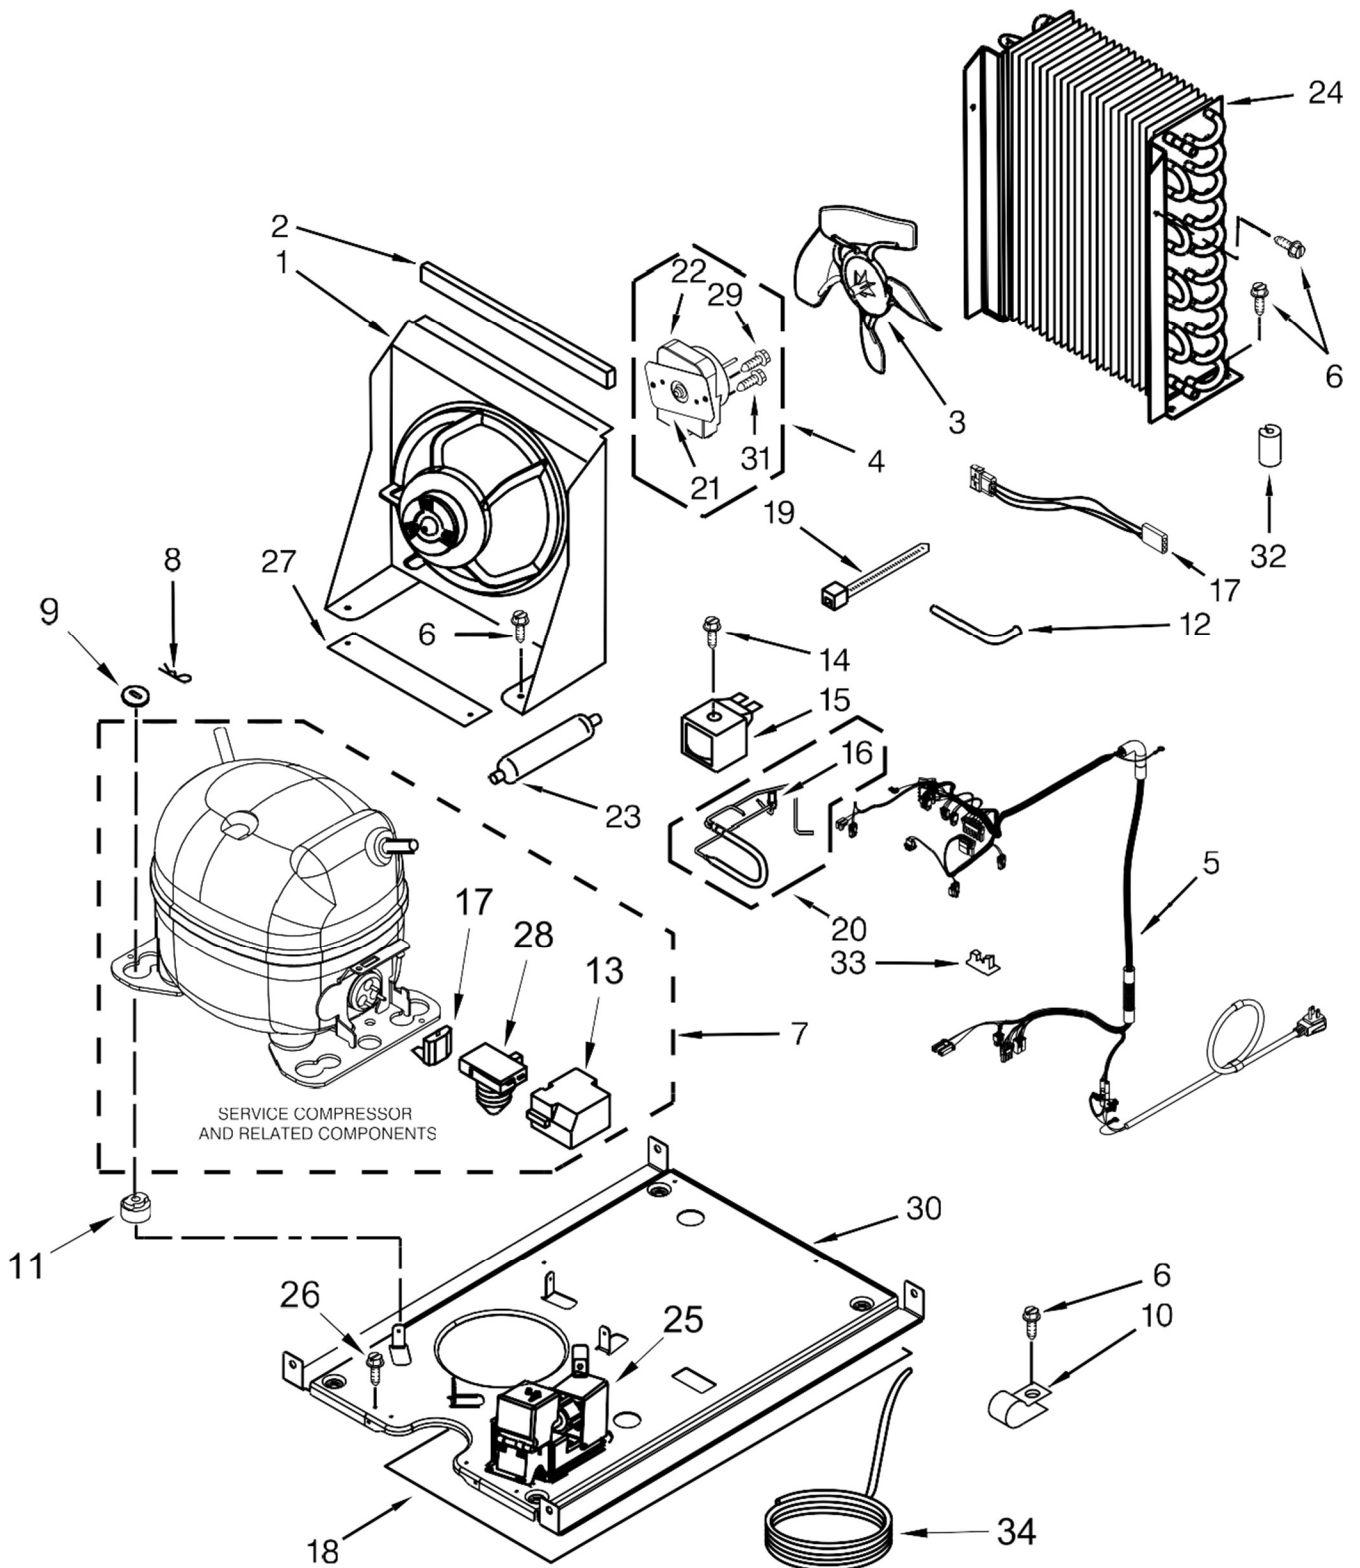

Frigobar Kitchenaid KUIC15PHZSO

<u>Illus. No.</u>	<u>Part No.</u>	<u>Description</u>
1	2185532	Bracket, Fan Mounting
2	2185675	Pad, Foam
3	2188935	Blade, Fan
4	2315558	Assembly, Motor & Mounting Plate
5	W10460856	Assembly, CabWire
6	304392	Screw
7	W10482479	Compressor
8	A201435	Clip, Compressor Mounting
9	A201441	Shim
10	2185960	Clamp, Power Cord
11	2217318	Grommet, Compressor
12	W10528572	Tube, Process
13	W10364944	Cover, Terminal

<u>Illus. No.</u>	<u>Part No.</u>	<u>Description</u>
14	489472	Screw
15	W10206473	Coil, Solenoid
16	759113	Body, Solenoid Valve
17	W10520264	Protector, Overload
18	W10282061	Shield, Heat
19	2155774	Tie, Wire
20	W10534030	Valve, Hot Gas
21	2301979	Mounting Plate, Condenser Fan Motor
22	W10509333	Motor, Fan
23	W10200037	Drier (Production)
24	2313624	Condenser
25	W10122062	PumpAssembly-Drain
26	488500	Screw
27	2217397	Pad, Foam

<u>Illus. No.</u>	<u>Part No.</u>	<u>Description</u>
28	W10482495	Relay, Starting
29	8281197	Screw
30	2217445	Base, Unit
31	8281196	Screw
32	2319835	Grommet, Condenser
33	1115375	Clip, Wiring
34	W10217945	Assembly, Drain Hose
		REFRIGERANT CHARGE 7.25 oz. (R-134A)