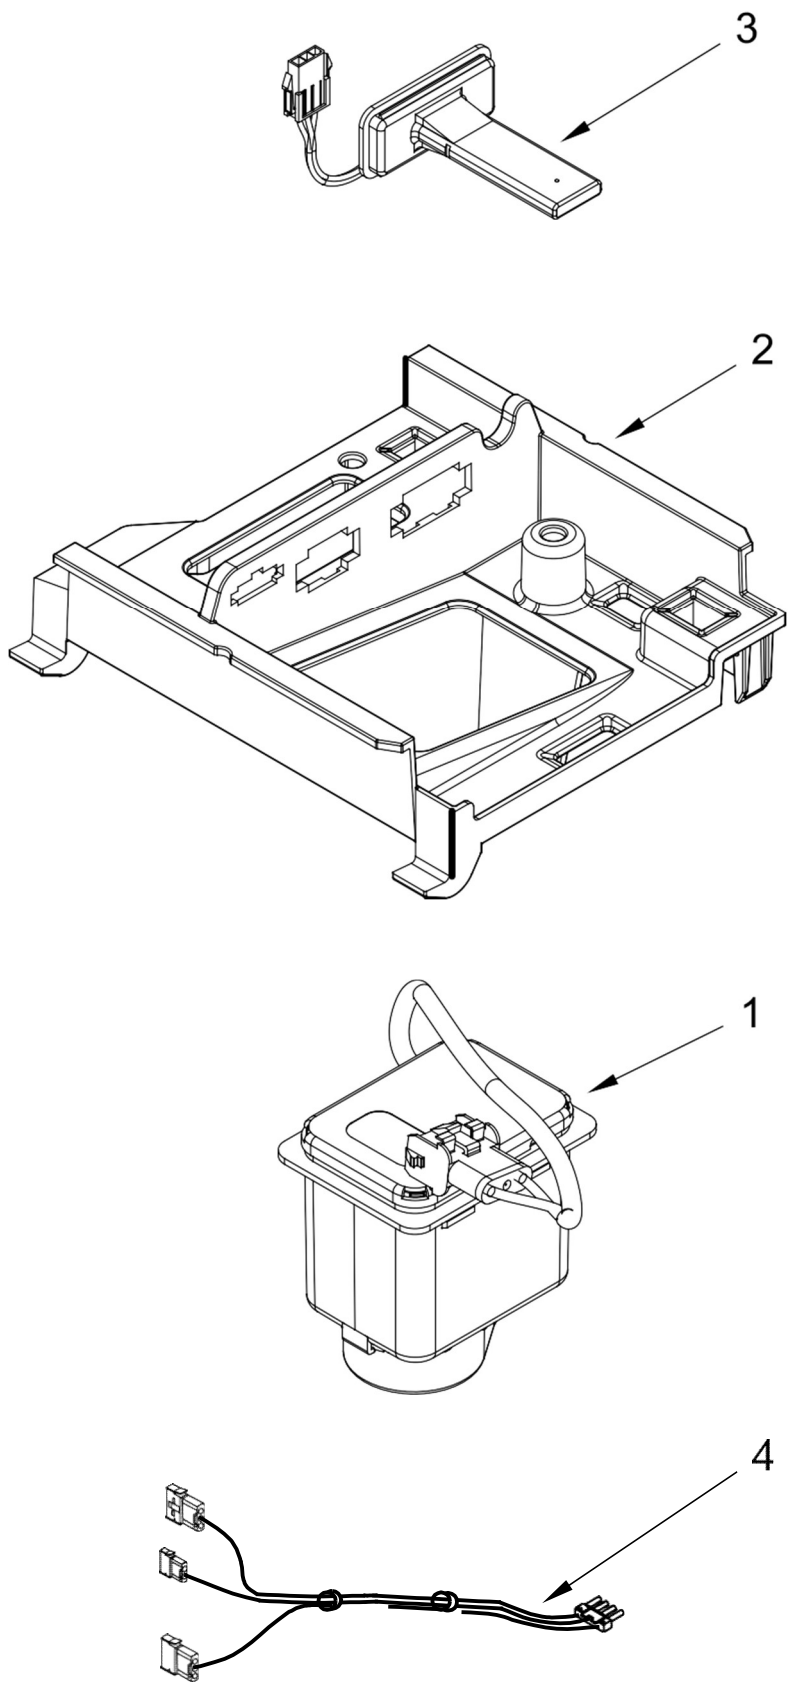

Frigobar Kitchenaid KUIC15PHZS0

Frigobar Kitchenaid KUIC15PHZS0

<u>Illus. No.</u>	<u>Part No.</u>	<u>Description</u>
1	W10489122	Pump, Recirculating
2	W10489129	Bracket, Pump

<u>Illus. No.</u>	<u>Part No.</u>	<u>Description</u>
3	W10485962	Sensor, Water
4	W10485955	Assembly, Pump Wire