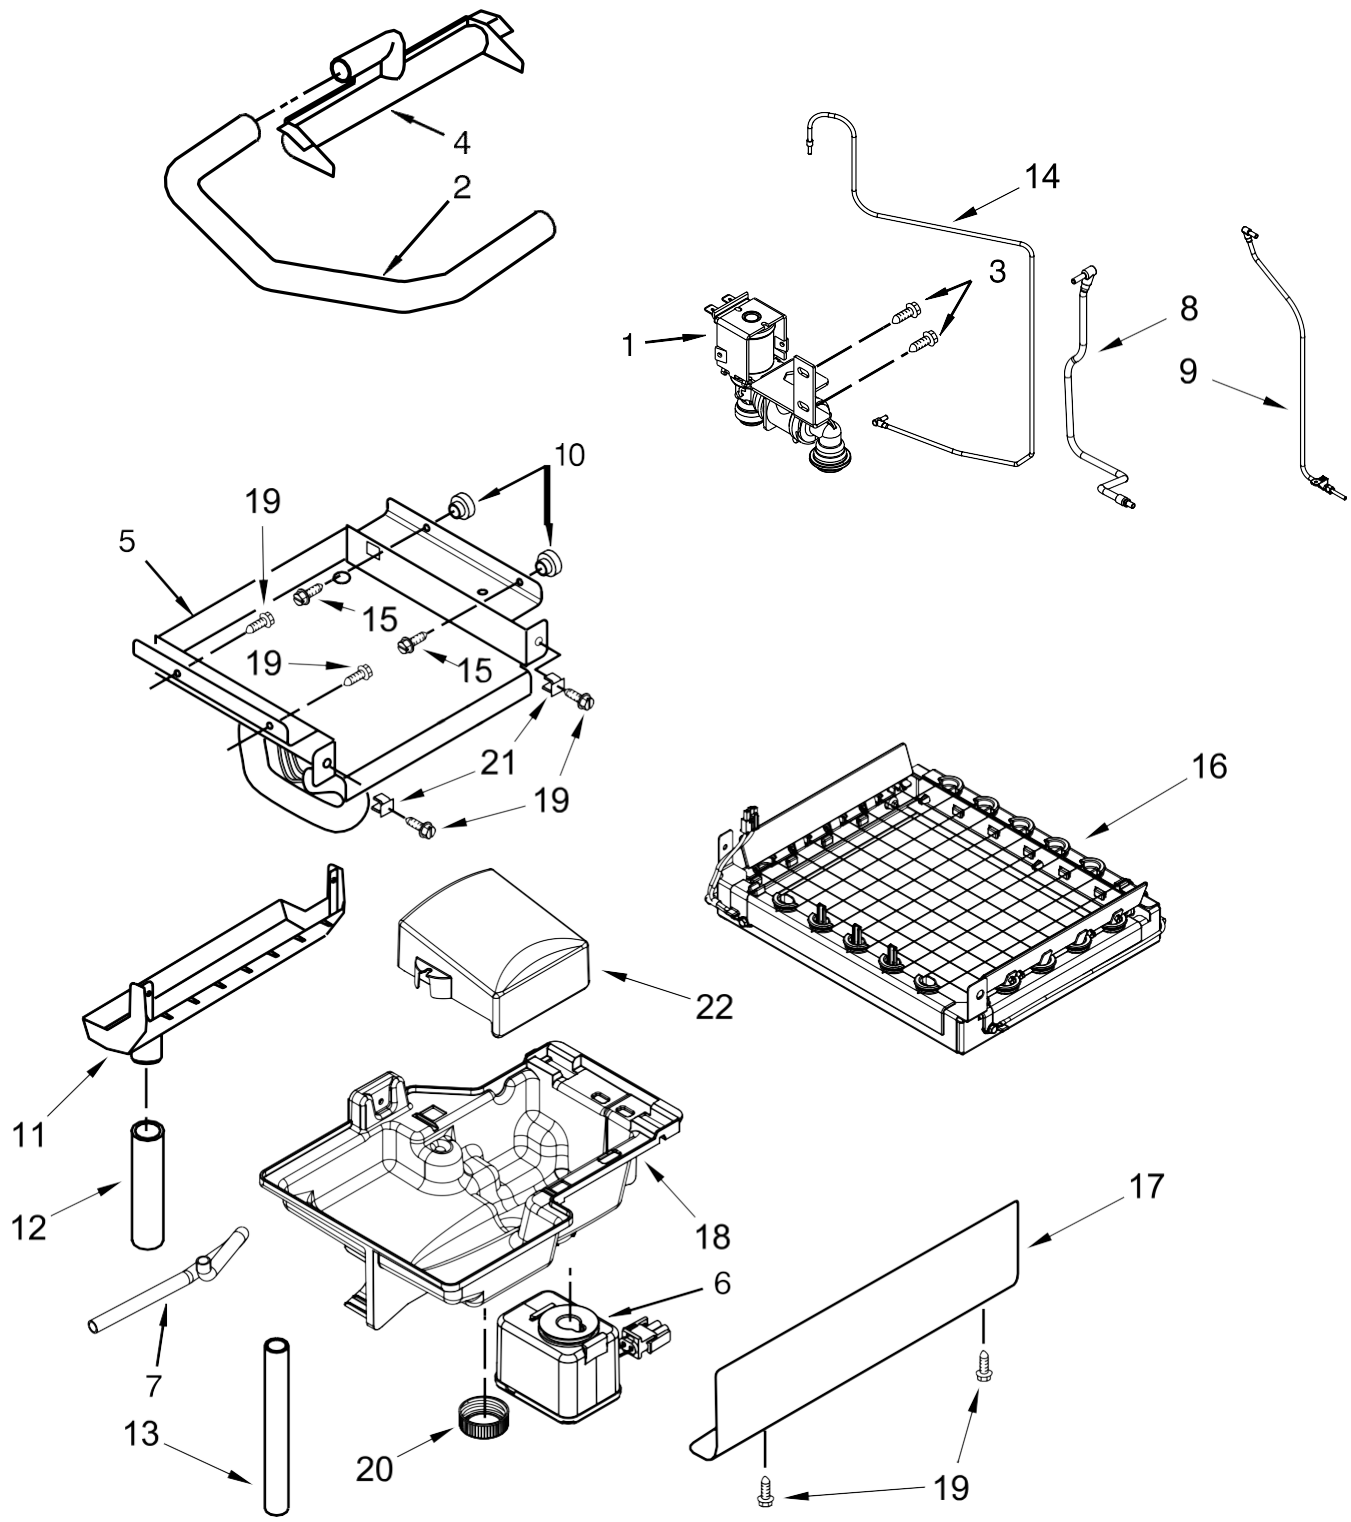

Frigobar Kitchenaid KUIC15PHZSO

<u>Illus. No.</u>	<u>Part No.</u>	<u>Description</u>
1		Literature Parts
	W10541605	Use & Care Guide
	W10541636	Instructions, Installation
	W10492485	Tech Sheet
2	3400886	Screw (Stainless)
3	2185742	Bin, Door
4	2185678	Spacer
5	2217394	Cover, Wiring
6	489442	Screw
7		Door
	W10502166	Black
8	W10486874	Cam, Door
9	W10529250	Assembly, Magnetic Catch
10	W10136999	Nut, Push-In
11	2217367	Gasket, Bottom
12	489503	Clamp, Hose
13	2217294	Gasket, Door
14		Hinge Sleeve/ Door Stop
	W10486559	Stop, Top Door (Black)
	W10486561	Stop, Bottom Door (Black)

<u>Illus. No.</u>	<u>Part No.</u>	<u>Description</u>
15	W10489152	Wrap, Door (Stainless)
16	W10476703	Hinge, Top (Black)
17	W10544727	Shim, Top Hinge
	W10544734	Shim, Bottom Hinge
18	W10136199	Cover, Unit
19	8534075	Screw (Black)
20	W10501833	Filler, Top Endcap (Black)
	W10501849	Filler, Bottom Endcap (Black)
21	W10532250	Pad, Foam
22	3400240	Nut
23	W10493860	Tube, Bin to Pump
24	W10493422	Scoop
25		Handle, Door
	9872207S	Stainless
26	2208367	Clamp, Half
27	3400237	Screw
28	W10476696	Hinge, Bottom (Black)
29	2185712	Pin, Hinge
30	489048	Screw

<u>Illus. No.</u>	<u>Part No.</u>	<u>Description</u>
31		Nameplate
	W10243391	Stainless
32	348689	Screw
33	W10495264	Screw (Black)
34	2185927	Holder, Scoop
35	3374849	Leg, Leveling
36	2185964	Grommet, Edge Guard (Black)
37	W10320117	Panel, Top (Black)
38	2217293	Gasket, Top Panel
39		Grill, Front
	2185571B	Black
40	W10531302	Screw (Black)
41		Cabinet & Liner (NOT SERVICED)
42	W10217906	Tube, Air Vent