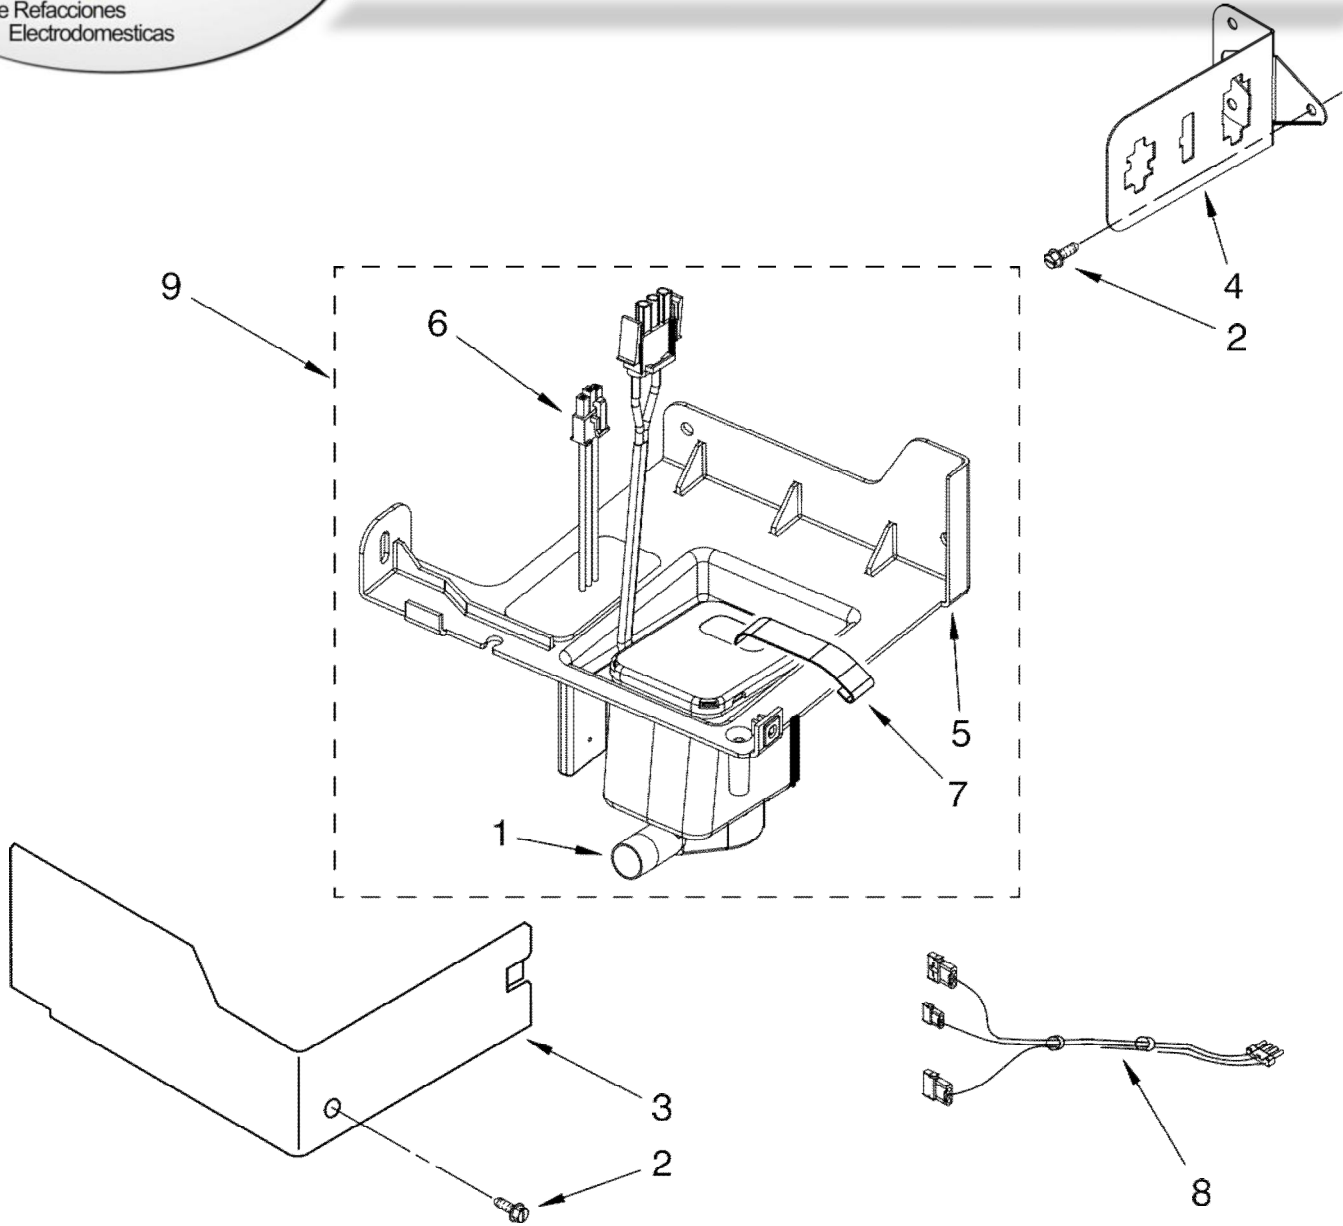

Illus. No.	Part No.	DESCRIPTION
42	3374849	Leg, Leveler (4)
43	2208384	Insulation
44	2929701B	Top
45	2185690	Shield, Electrical
46	2217296	Gasket, Top Panel
47	2217206B	Grill, Front
48	489474	Screw 8-18 x 1
49		Cabinet & Liner (NOT SERVICED)
50	2313817	Panel, Wrap
51	2208594S	Panel, Lower
52	3400240	Nut, Leg Leveler
53	2208434	Strike, Magnet
54	3400916	Washer
55	8281191	Screw
56	3400037	Screw (Handle Bar)
57	8281184	Screw
58	488208	Screw
59	2217467	Tube-Vent
60	2208367	Clamp-Half
61	8281265	Screw
62	489505	Clamp

REFRIGERADOR KUIC18PNTS0

FOR ORDERING INFORMATION REFER TO PARTS PRICE LIST

Distribuidor Autorizado

SurteRápido.com

Venta de Refacciones
Electrodomesticas

REFRIGERADOR KUIC18PNTS0

Illus. No.	Part No.	DESCRIPTION
1	2313741	Valve, Complete Water
2	2217286	Tube, Plastic
3	488208	Screw
4	2185523	Dispenser, Water
5	W10218037	Evaporator
6	2313705	Pump, Drain
7	2313851	Tube, Reservoir Pump
8	2172593	Tube, Water Fill
9	488660	Nut, Speed
10	836667	Spacer
11	2208539	Fastener, Pushnut
12	489443	Screw
13	2185625	Reservoir, Water Slide
14	2185626	Tube
15	2313890	Hose, Overflow
16	2217378	Bracket-Reservoir
17	2313603	Bracket, Front and Rear
18	2313602	Bracket, Side Left and Right
19	2185681	Harness, Grid
20	2208427	Support, Bracket Evaporator/Grid
21	2313604	Guide, Ice Grid
22	2324305	Tube
24	2310169	Wire Assembly (Valve)
25	8281193	Screw
26	3400886	Screw 8-18 x 1 1/4
28	2313637	Grid Assembly (Complete)
29	2174754	Wire, Grid Cutter
30	8281192	Screw
31	2208365	Cover, Grid
32	8281228	Thumbscrew
33	2324334	Reservoir, Water
34	3400884	Screw 8-18 x 5/8
35	2185696	Cap, Drain
36	3400909	Nut, Push-In

FOR ORDERING INFORMATION REFER TO PARTS PRICE LIST

REFRIGERADOR KUIC18PNTS0

Illus. No.	Part No.	DESCRIPTION
1	2313628	Pump-Recirculating
2	3400884	Screw 8-18 x 5/8
3	2185677	Cover, Pump
4	2313844	Bracket, Connector Assembly
5	2313627	Bracket-Pump
6	2313643	Sensor-Motor
7	2324307	Clip-Retainer (3)
8	2310092	Wiring Harness Main To Pump
9	2313702	Pump Assembly