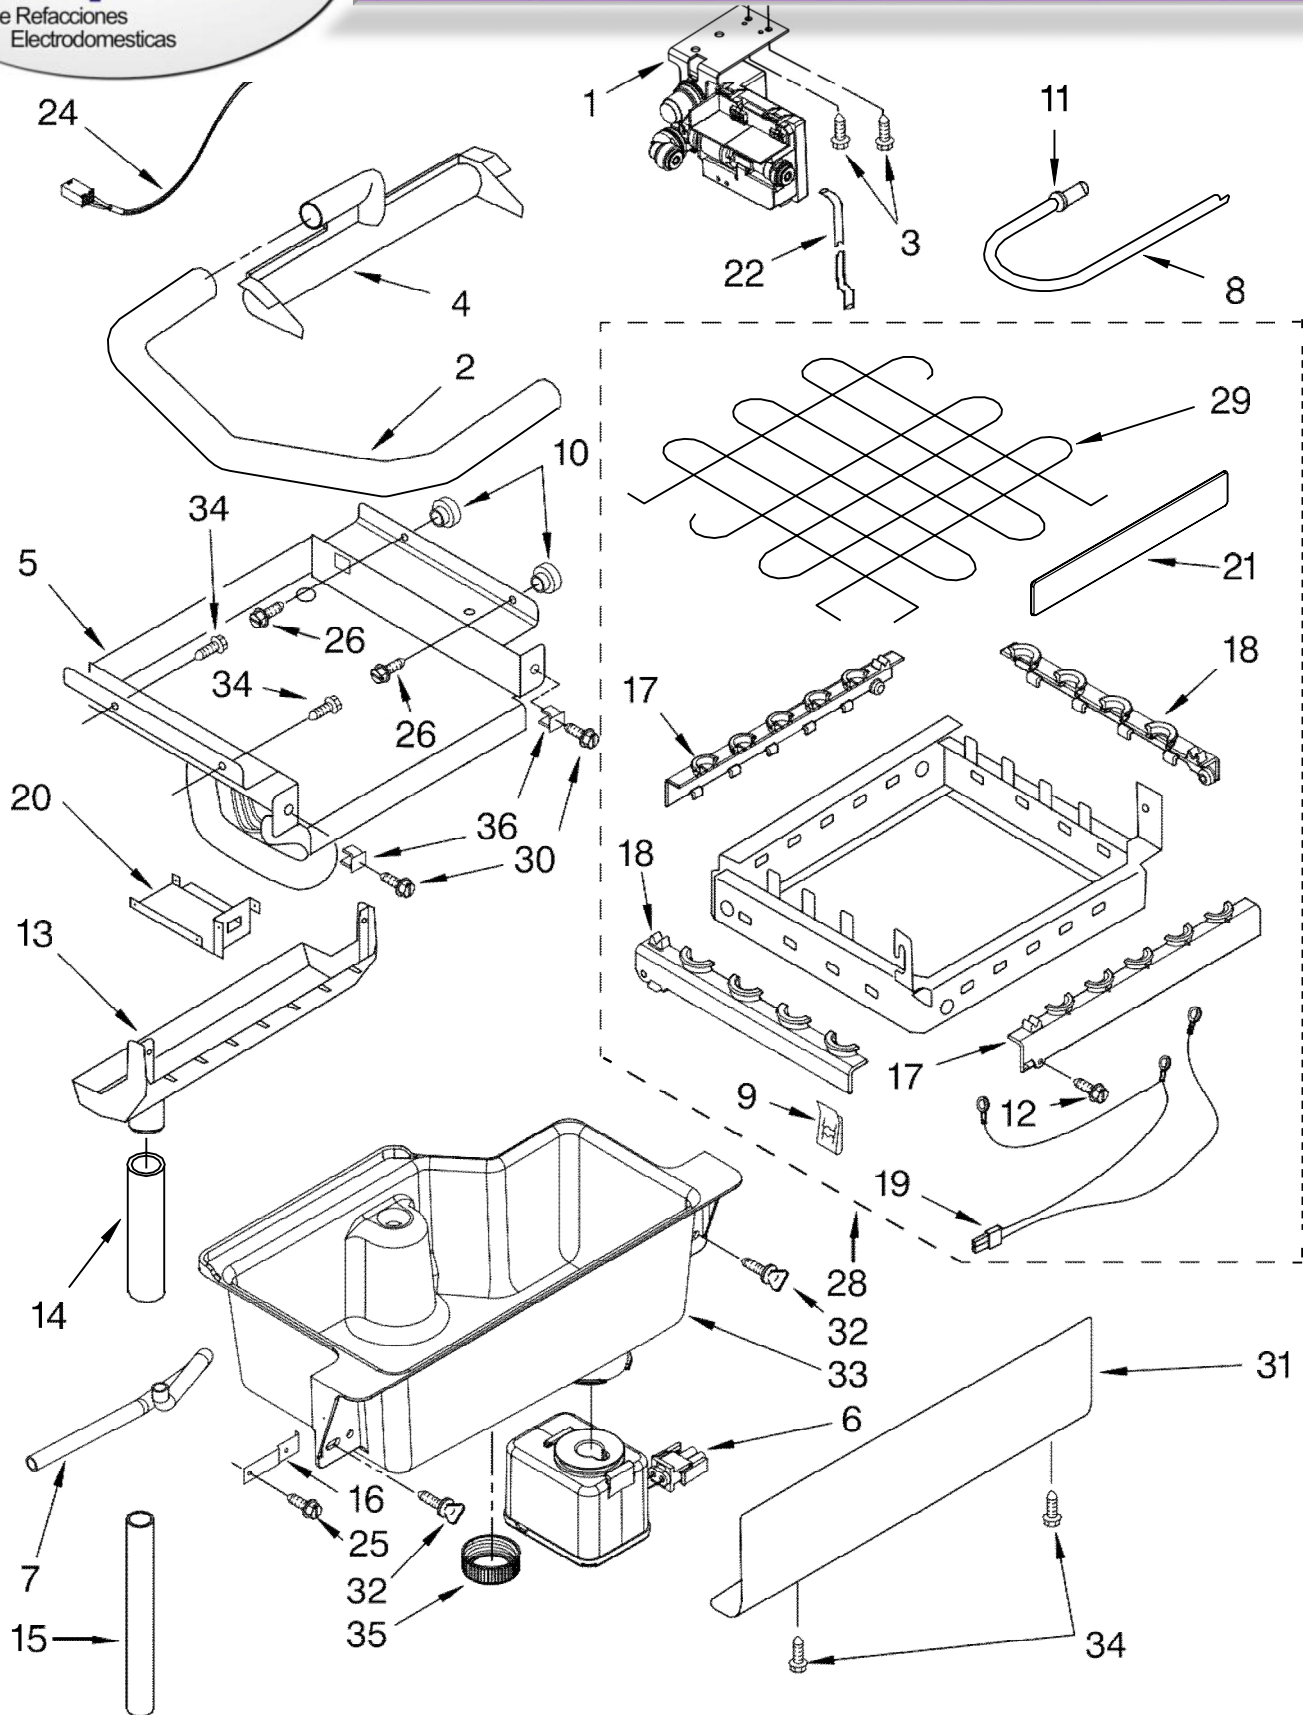

REFRIGERADOR KUIC18PNTS0

FOR ORDERING INFORMATION REFER TO PARTS PRICE LIST

Distribuidor Autorizado

SurteRápido.com

Venta de Refacciones
Electrodomesticas

REFRIGERADOR KUIC18PNTS0

Illus. No.	Part No.	DESCRIPTION
1	2313741	Valve, Complete Water
2	2217286	Tube, Plastic
3	488208	Screw
4	2185523	Dispenser, Water
5	W10218037	Evaporator
6	2313705	Pump, Drain
7	2313851	Tube, Reservoir Pump
8	2172593	Tube, Water Fill
9	488660	Nut, Speed
10	836667	Spacer
11	2208539	Fastener, Pushnut
12	489443	Screw
13	2185625	Reservoir, Water Slide
14	2185626	Tube
15	2313890	Hose, Overflow
16	2217378	Bracket-Reservoir
17	2313603	Bracket, Front and Rear
18	2313602	Bracket, Side Left and Right
19	2185681	Harness, Grid
20	2208427	Support, Bracket Evaporator/Grid
21	2313604	Guide, Ice Grid
22	2324305	Tube
24	2310169	Wire Assembly (Valve)
25	8281193	Screw
26	3400886	Screw 8-18 x 1 1/4
28	2313637	Grid Assembly (Complete)
29	2174754	Wire, Grid Cutter
30	8281192	Screw
31	2208365	Cover, Grid
32	8281228	Thumbscrew
33	2324334	Reservoir, Water
34	3400884	Screw 8-18 x 5/8
35	2185696	Cap, Drain
36	3400909	Nut, Push-In

FOR ORDERING INFORMATION REFER TO PARTS PRICE LIST