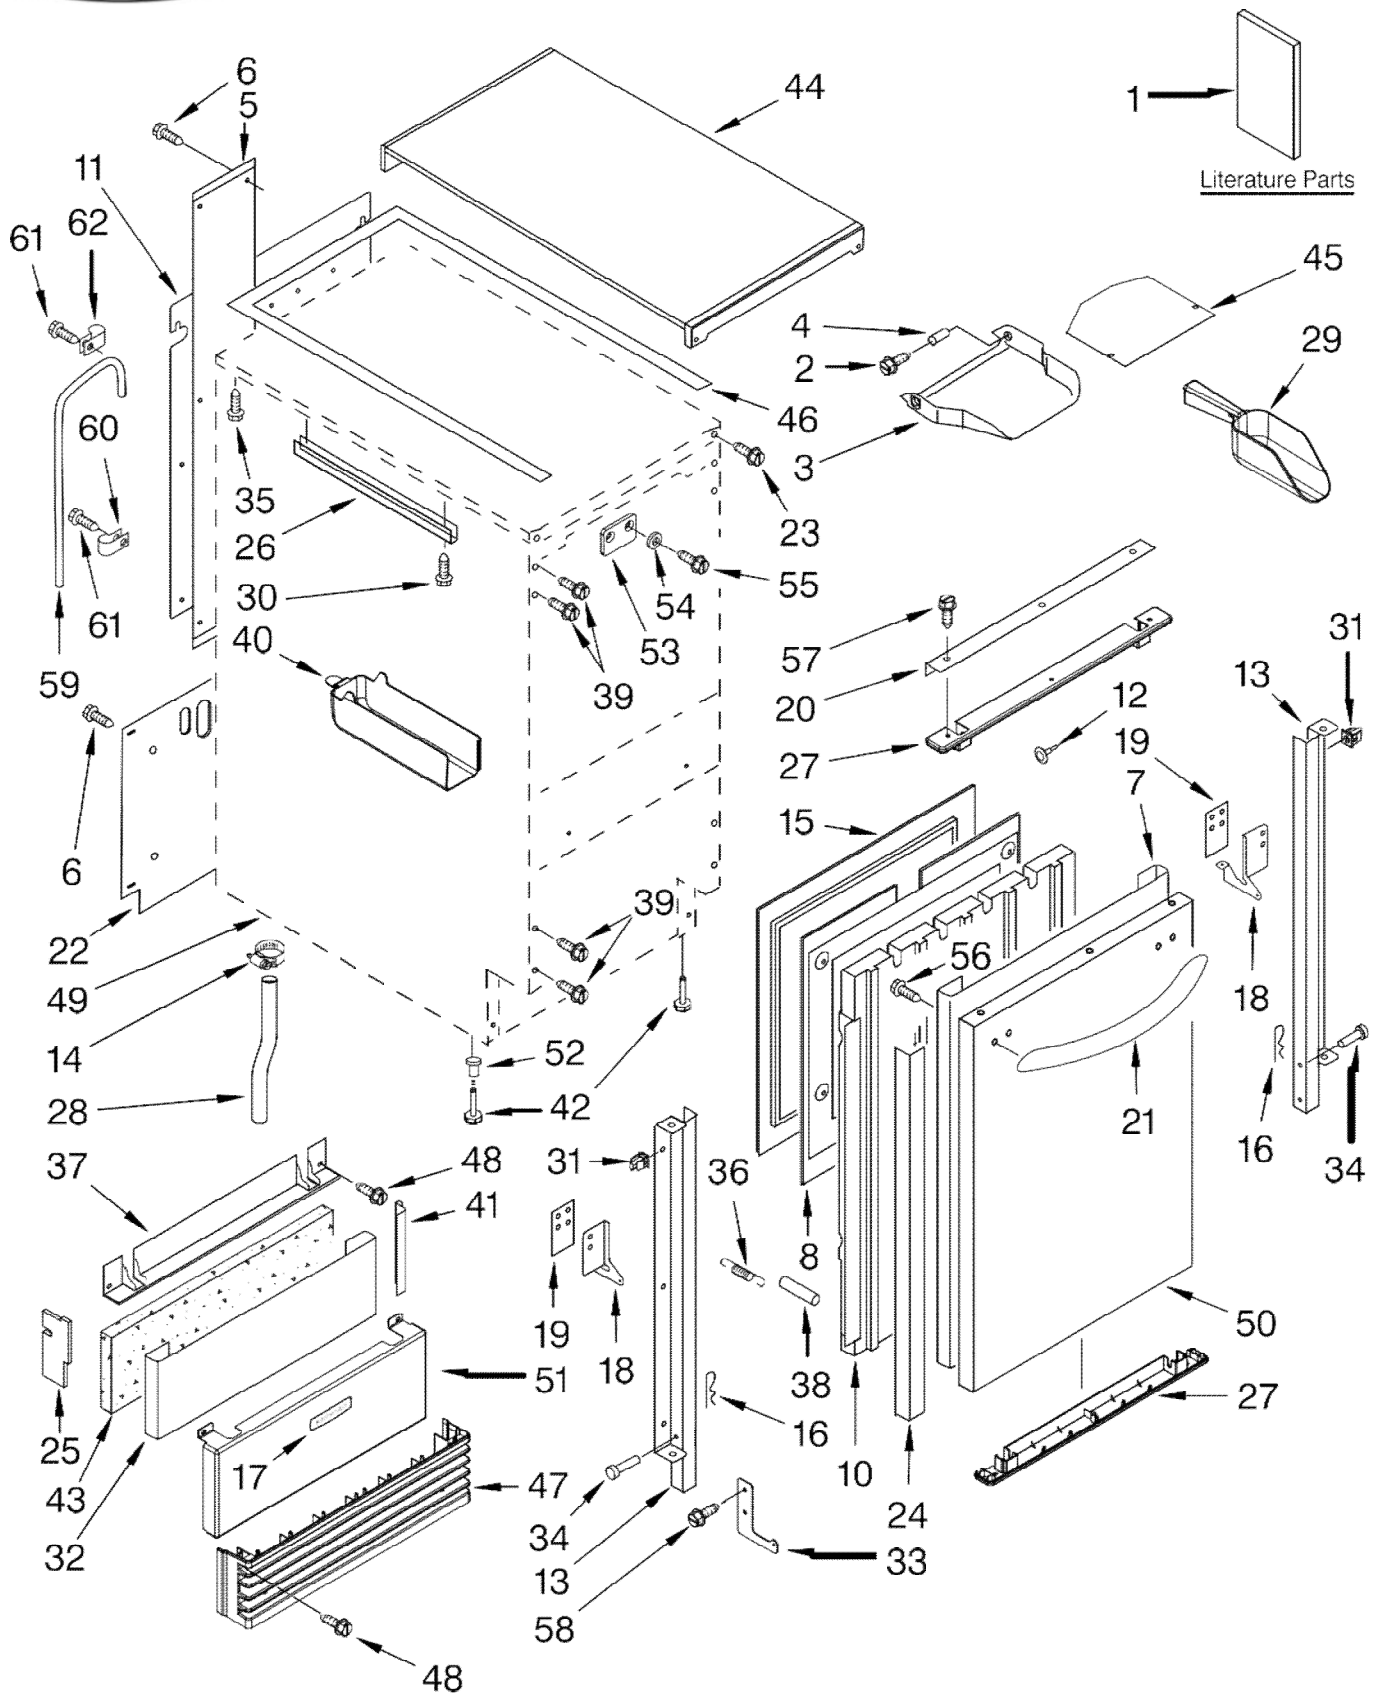

REFRIGERADOR KUIC18PNTS0

FOR ORDERING INFORMATION REFER TO PARTS PRICE LIST

REFRIGERADOR KUIC18PNTS0

Illus. No.	Part No.	DESCRIPTION
1		Literature Parts
	2313820	Use & Care Guide
	2324311	Service & Wiring Sheet
2	3400886	Screw 8-18 x 1 1/4
3	2208354	Bin, Door
4	2185678	Spacer
5	2217394	Cover, Wiring
6	489442	Screw
7	2208352B	Panel, Exterior
8	2217298	Panel, Interior
10	2208377	Insulation
11	2217227	Ballast-Back, I.M.
12	941839	Hole Plug
13		Bracket, Door
	2217466	(Left Side)
	2217465	(Right Side)
14	489503	Clamp
15	2217295	Gasket, Door
16	2208535	Clip
17	W10046610	Nameplate
18		Hinge
	2208425	(Left Side)
	2208426	(Right Side)
19	2208401	Shim, Hinge

Illus. No.	Part No.	DESCRIPTION
20	2208452B	Handle, Icemaker
21	9872207S	Handle, Bar
22	2208399	Assembly, Unit Cover
23	8281186	Screw, Handle
24	2208595B	Grommet, Edge Guard(2)
25	2217225	Pad, Foam
26	2185691	Channel, Wiring
27	2208350B	Endcap, Door
28	2208459	Tube, Drain
29	2208386	Scoop
30	3400884	Screw 8-18 x 5/8
31	692400	Nut, Push-In
32	2208382B	Panel, Wrap Lower
33	2208487	Bracket, Spring
34	2208417	Pin, Hinge
35	489048	Screw, Ground
36	2208570	Spring, Hinge
37	2208383B	Endcap, Panel
38	2208530	Dampener, Spring
39	489423	Screw
40	2208449	Holder, Scoop
41	2208596B	Grommet, Edge guard(2)

Illus. No.	Part No.	DESCRIPTION
42	3374849	Leg, Leveler (4)
43	2208384	Insulation
44	2929701B	Top
45	2185690	Shield, Electrical
46	2217296	Gasket, Top Panel
47	2217206B	Grill, Front
48	489474	Screw 8-18 x 1
49		Cabinet & Liner (NOT SERVICED)
50	2313817	Panel, Wrap
51	2208594S	Panel, Lower
52	3400240	Nut, Leg Leveler
53	2208434	Strike, Magnet
54	3400916	Washer
55	8281191	Screw
56	3400037	Screw (Handle Bar)
57	8281184	Screw
58	488208	Screw
59	2217467	Tube-Vent
60	2208367	Clamp-Half
61	8281265	Screw
62	489505	Clamp