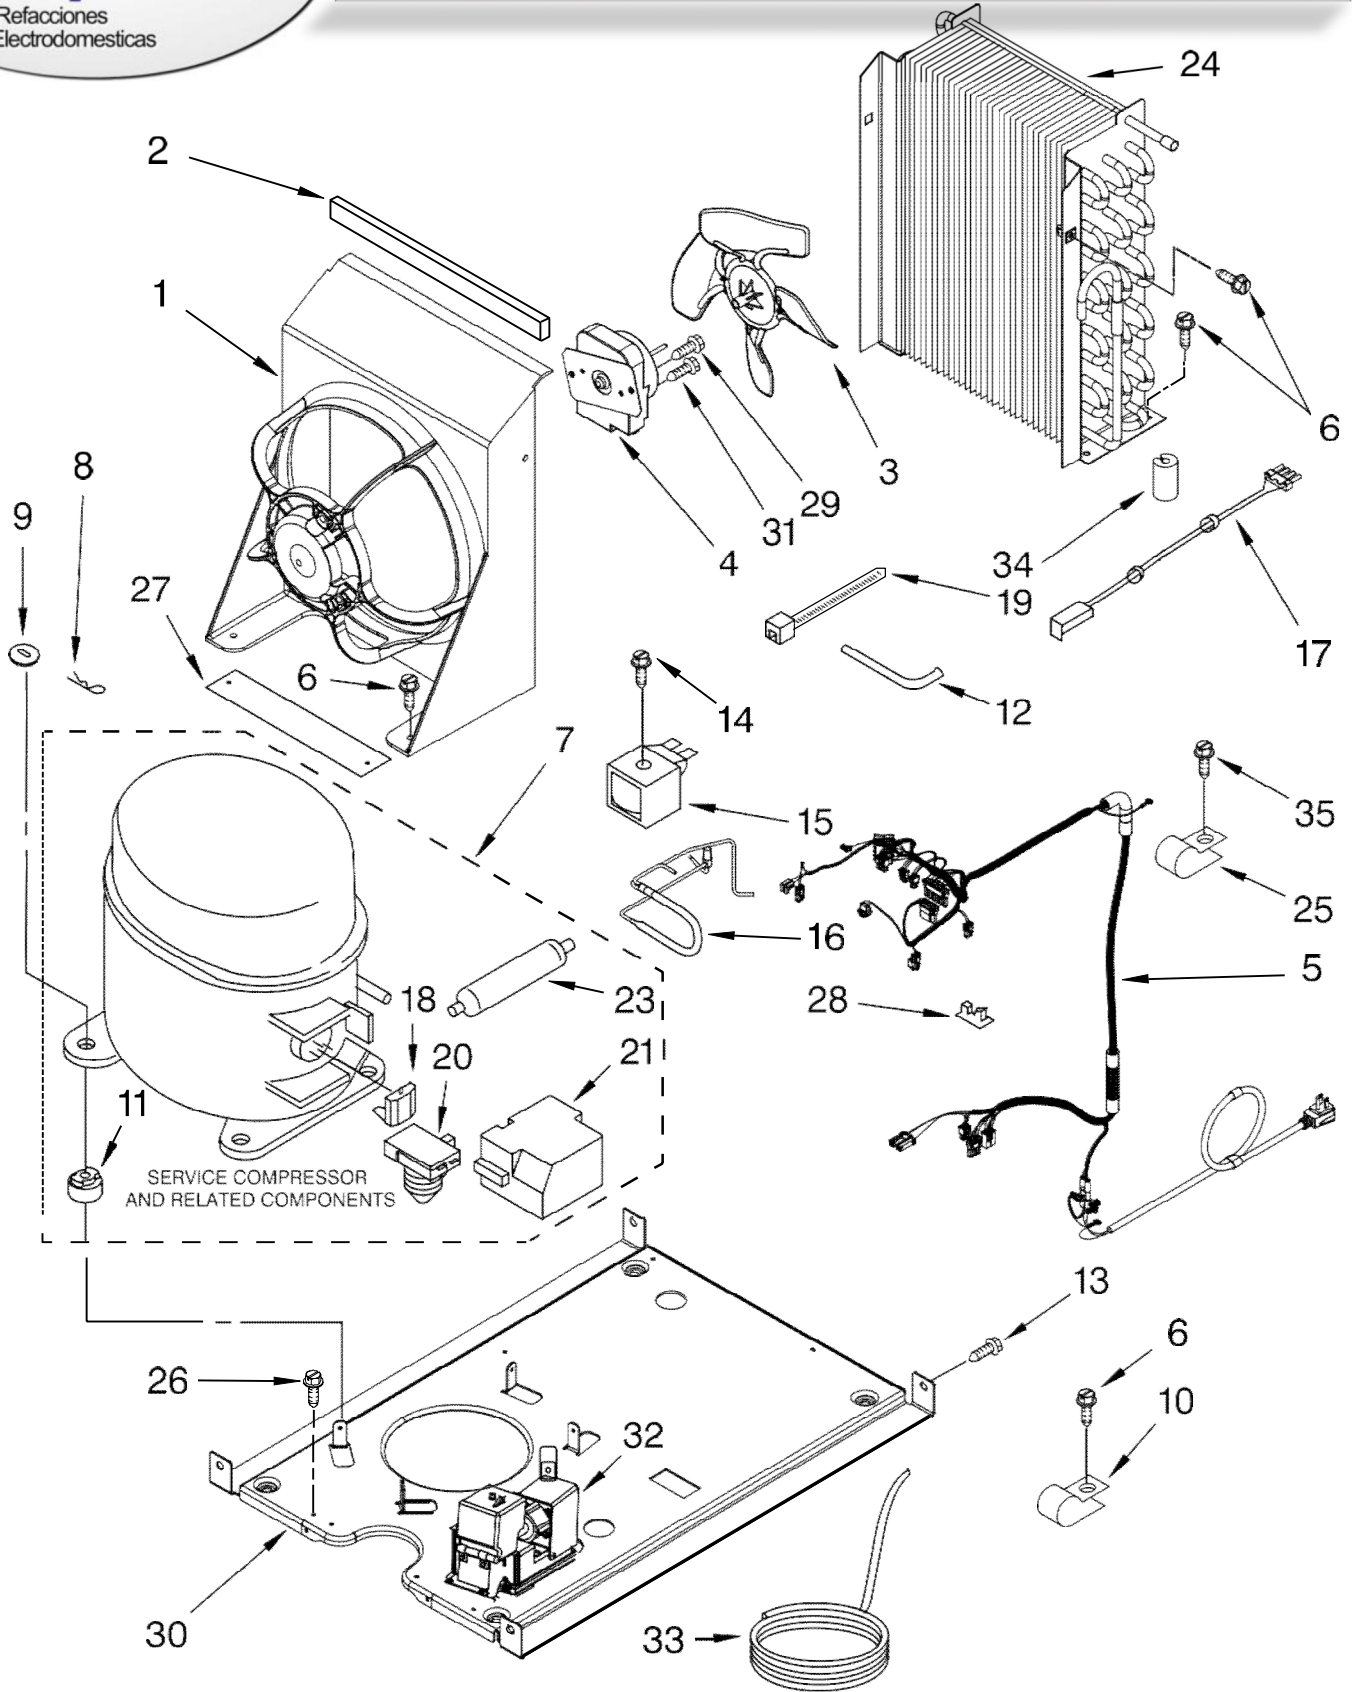

FOR ORDERING INFORMATION REFER TO PARTS PRICE LIST

REFRIGERADOR KUIC18PNTS0

Illus. No.	Part No.	DESCRIPTION
1	2313628	Pump-Recirculating
2	3400884	Screw 8-18 x 5/8
3	2185677	Cover, Pump
4	2313844	Bracket, Connector Assembly
5	2313627	Bracket-Pump
6	2313643	Sensor-Motor
7	2324307	Clip-Retainer (3)
8	2310092	Wiring Harness Main To Pump
9	2313702	Pump Assembly

FOR ORDERING INFORMATION REFER TO PARTS PRICE LIST

REFRIGERADOR KUIC18PNTS0

Illus. No.	Part No.	DESCRIPTION
1	2185738	Box, Control
2	2310139	Transformer
3	2304122	Assembly, Switch (ALSO ORDER #4)
4	2313693	Overlay
5	2321774	Control Board
6	2149705	Switch, Plunger Grid/ Light
9	745362	Bulb
12	2313633	Thermostat, Bin
13	2185825	Clamp
15	3400884	Screw 8-18 x 5/8
18	3400850	Screw 8-16 x 3/8
20	2313635	Thermister, Ice Control

FOR ORDERING INFORMATION REFER TO PARTS PRICE LIST

REFRIGERADOR KUIC18PNTS0

FOR ORDERING INFORMATION REFER TO PARTS PRICE LIST

REFRIGERADOR KUIC18PNTS0

Illus. No.	Part No.	DESCRIPTION
1	2185532	Bracket, Fan Mtg.
2	2185675	Pad, Foam
3	2188935	Blade, Fan
4	2315558	Motor & Mounting Plate Assembly
5	2310125	Wiring Harness, Complete Unit (Includes Power Cord)
6	304392	Screw 8-18 x 1/2
7	2313858	Compressor (Includes Illus. 11, 18, 20, 21 & 23)
8	A201435	Clip, Mounting
9	A201441	Shim (4)
10	2185960	Clamp (Power Cord)
11		Grommet (4)
	2217318	Production
	4387558	Service