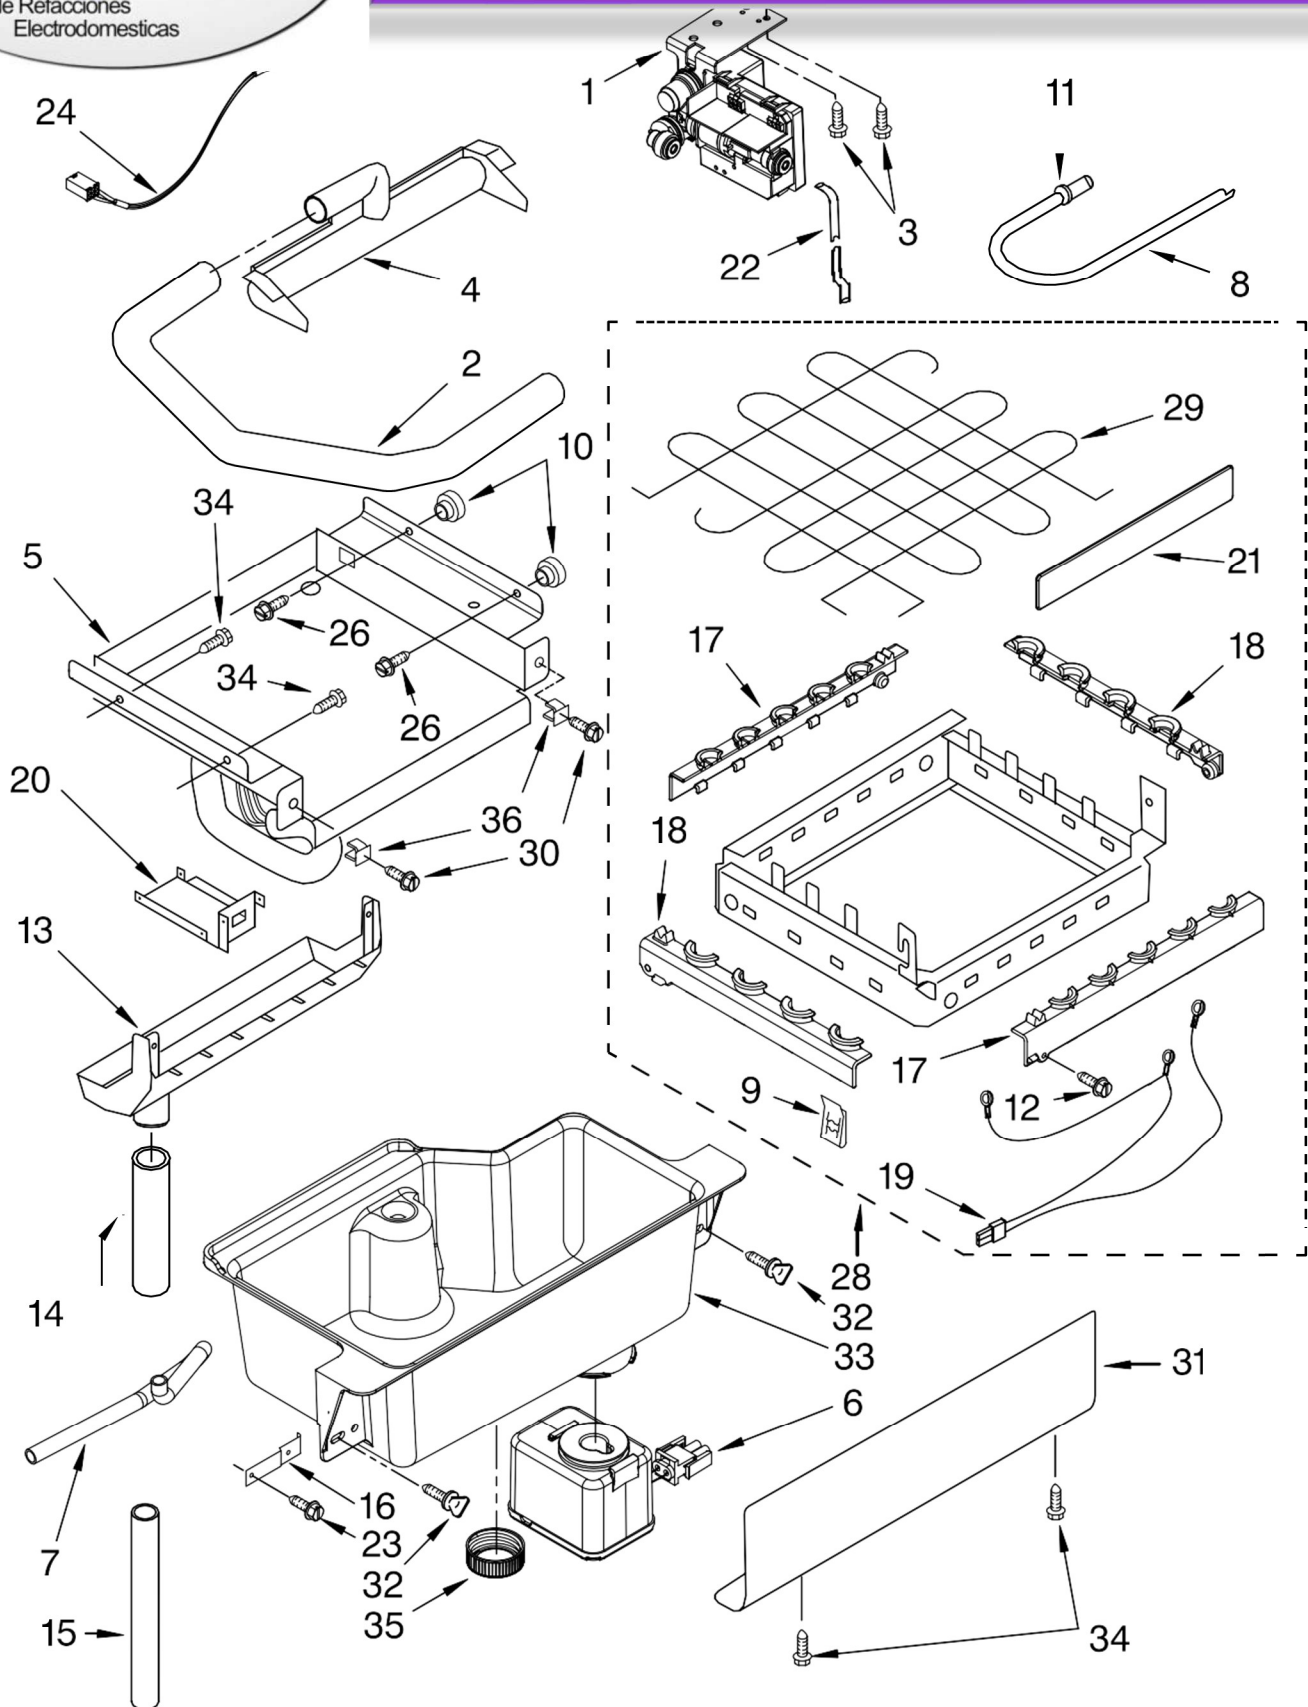

REFRIGERADOR KUIS18NN

REFRIGERADOR KUIS18NN

Illus. No.	Part No.	DESCRIPTION
1	W10217917	Valve, Complete Water
2	2217286	Tube, Plastic
3	488208	Screw
4	2185523	Dispenser, Water
5	W10218037	Evaporator
6	2313705	Pump, Drain
7	2313851	Tube, Reservoir Pump
8	2172593	Tube, Water Fill
9	488660	Nut, Speed
10	836667	Spacer
11	2208539	Fastener, Pushnut
12	489443	Screw
13	2185625	Reservoir, Water Slide
14	2185626	Tube
15	2313890	Hose, Overflow
16	2217378	Bracket-Reservoir
17	2313603	Bracket, Front and Rear
18	2313602	Bracket, Side Left and Right
19	2185681	Harness, Grid
20	2208427	Support, Bracket Evaporator/Grid
21	2313604	Guide, Ice Grid
22	W10136146	Tube
23	8281193	Screw
24	2310169	Wire Assembly (Valve)
26	3400886	Screw 8-18 x 1 1/4
28	2313637	Grid Assembly (Complete)
29	2174754	Wire, Grid Cutter
30	8281192	Screw
31	2208365	Cover, Grid
32	8281228	Thumbscrew
33	2324334	Reservoir, Water
34	3400884	Screw 8-18 x 5/8
35	2185696	Cap, Drain
36	3400909	Nut, Push-In