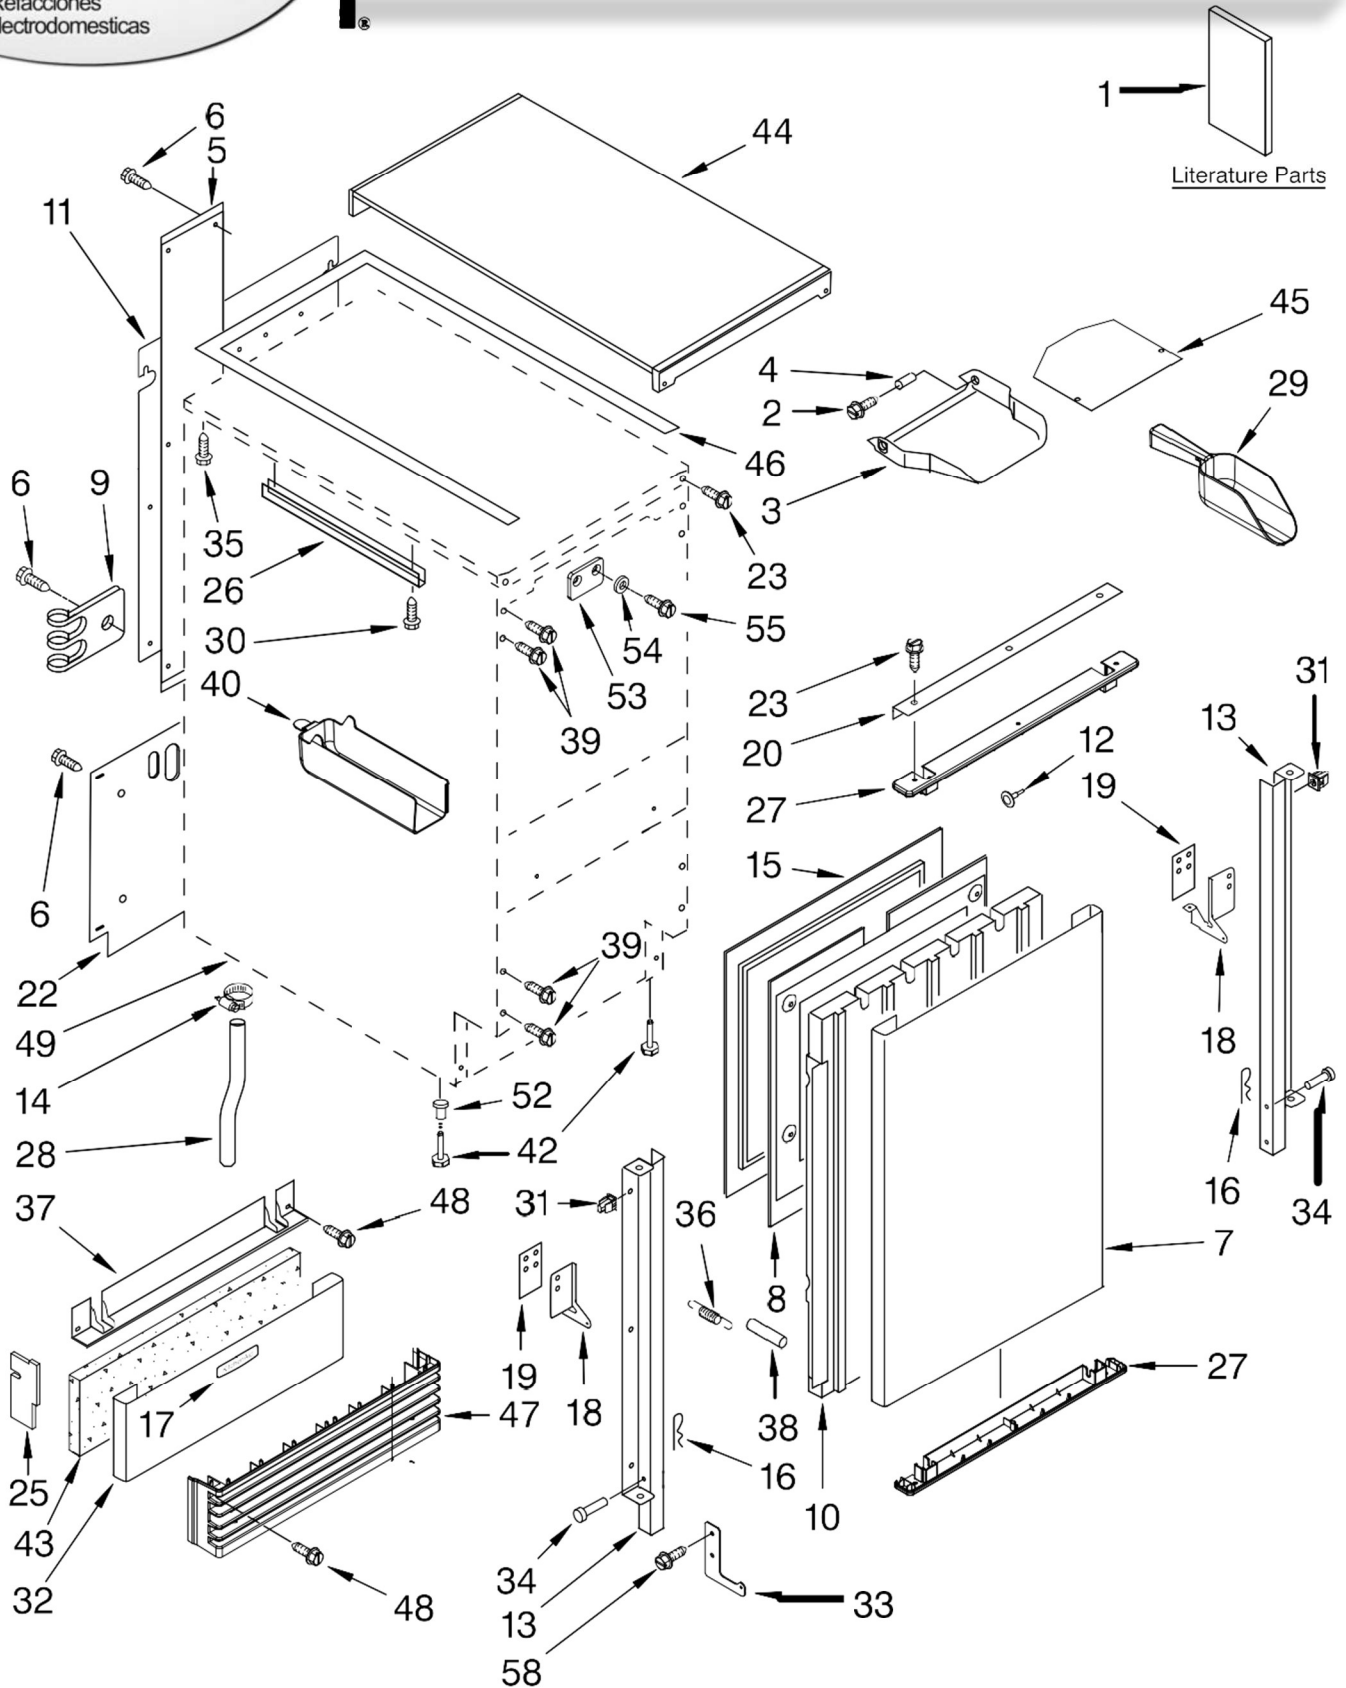

Distribuidor Autorizado

SurteRápido.com

Venta de Refacciones
Electrodomesticas

REFRIGERADOR KUIS18NN

REFRIGERADOR KUIS18NN

CABINET LINER AND DOOR PARTS

For Models: KUIS18NNTW2, KUIS18NNTT2, KUIS18NNTB2, KUIS18NNTS2

(White) (Biscuit) (Black) (Stainless Steel)

Illus. No.	Part No.	DESCRIPTION	Illus. No.	Part No.	DESCRIPTION	Illus. No.	Part No.	DESCRIPTION
1		Literature Parts W10136157 Use & Care Guide W10263556 Service & Wiring Sheet	18		Hinge 2208425 (Left Side) 2208426 (Right Side)	35	489048	Screw, Ground
2	3400886	Screw 8-18 x 1 1/4	19	2208401	Shim, Hinge	36	2208480	Spring, Hinge
3	2208354	Bin, Door	20		Handle, Ice maker	37		Endcap, Panel
4	2185678	Spacer		2208440W	White		2208383W	White
5	2217394	Cover, Wiring		2208440T	Biscuit		2208383T	Biscuit
6	489442	Screw		2208440B	Black		2208383B	Black
7		Panel, Exterior	22	W10136200	Assembly, Unit Cover	38	2208529	Dampener, Spring
	2208352W	White	23		Screw, Handle	39	8281265	Screw
	2208352T	Biscuit		8281188	White	40	2208449	Holder, Scoop
	2208352B	Black		8281187	Biscuit	42	3374849	Leg, Leveler (4)
	2208352S	Stainless Steel		8281186	Black	43	2208384	Insulation
8	2217298	Panel, Interior	25	2217225	Pad, Foam	44		Top
9	2208136	Clamp-Tube	26	2185691	Channel, Wiring		2929701W	White
10	2208377	Insulation	27		Endcap, Door		2929701T	Biscuit
11	2217227	Ballast-Back, I.M.		2208350W	White		2929701B	Black
12	941839	Hole Plug		2208350T	Biscuit	45	2185690	Shield, Electrical
13		Bracket, Door		2208350B	Black	46	W10163531	Gasket, Top Panel
	2217466	(Left Side)	28	2208453	Tube, Drain	47		Grill, Front
	2217465	(Right Side)	29	2208386	Scoop		2217206W	White
14	489503	Clamp	30	3400884	Screw 8-18 x 5/8		2217206T	Biscuit
15	2217295	Gasket, Door	31	692400	Nut, Push-In		2217206B	Black
16	2208535	Clip	32		Panel, Wrap Lower	48	489474	Screw 8-18 x 1
17		Nameplate		2208382W	White	49		Cabinet & Liner (NOT SERVICED)
	W10046670	White		2208382T	Biscuit	52	3400240	Nut, Leg Leveler
	W10046700	Biscuit		2208382B	Black	53	2208434	Strike, Magnet
	W10046640	Black		2208382S	Stainless Steel	54	3400916	Washer
	W10046610	Grey	33	2208487	Bracket, Spring	55	8281191	Screw
			34	2208417	Pin, Hinge	58	488208	Screw