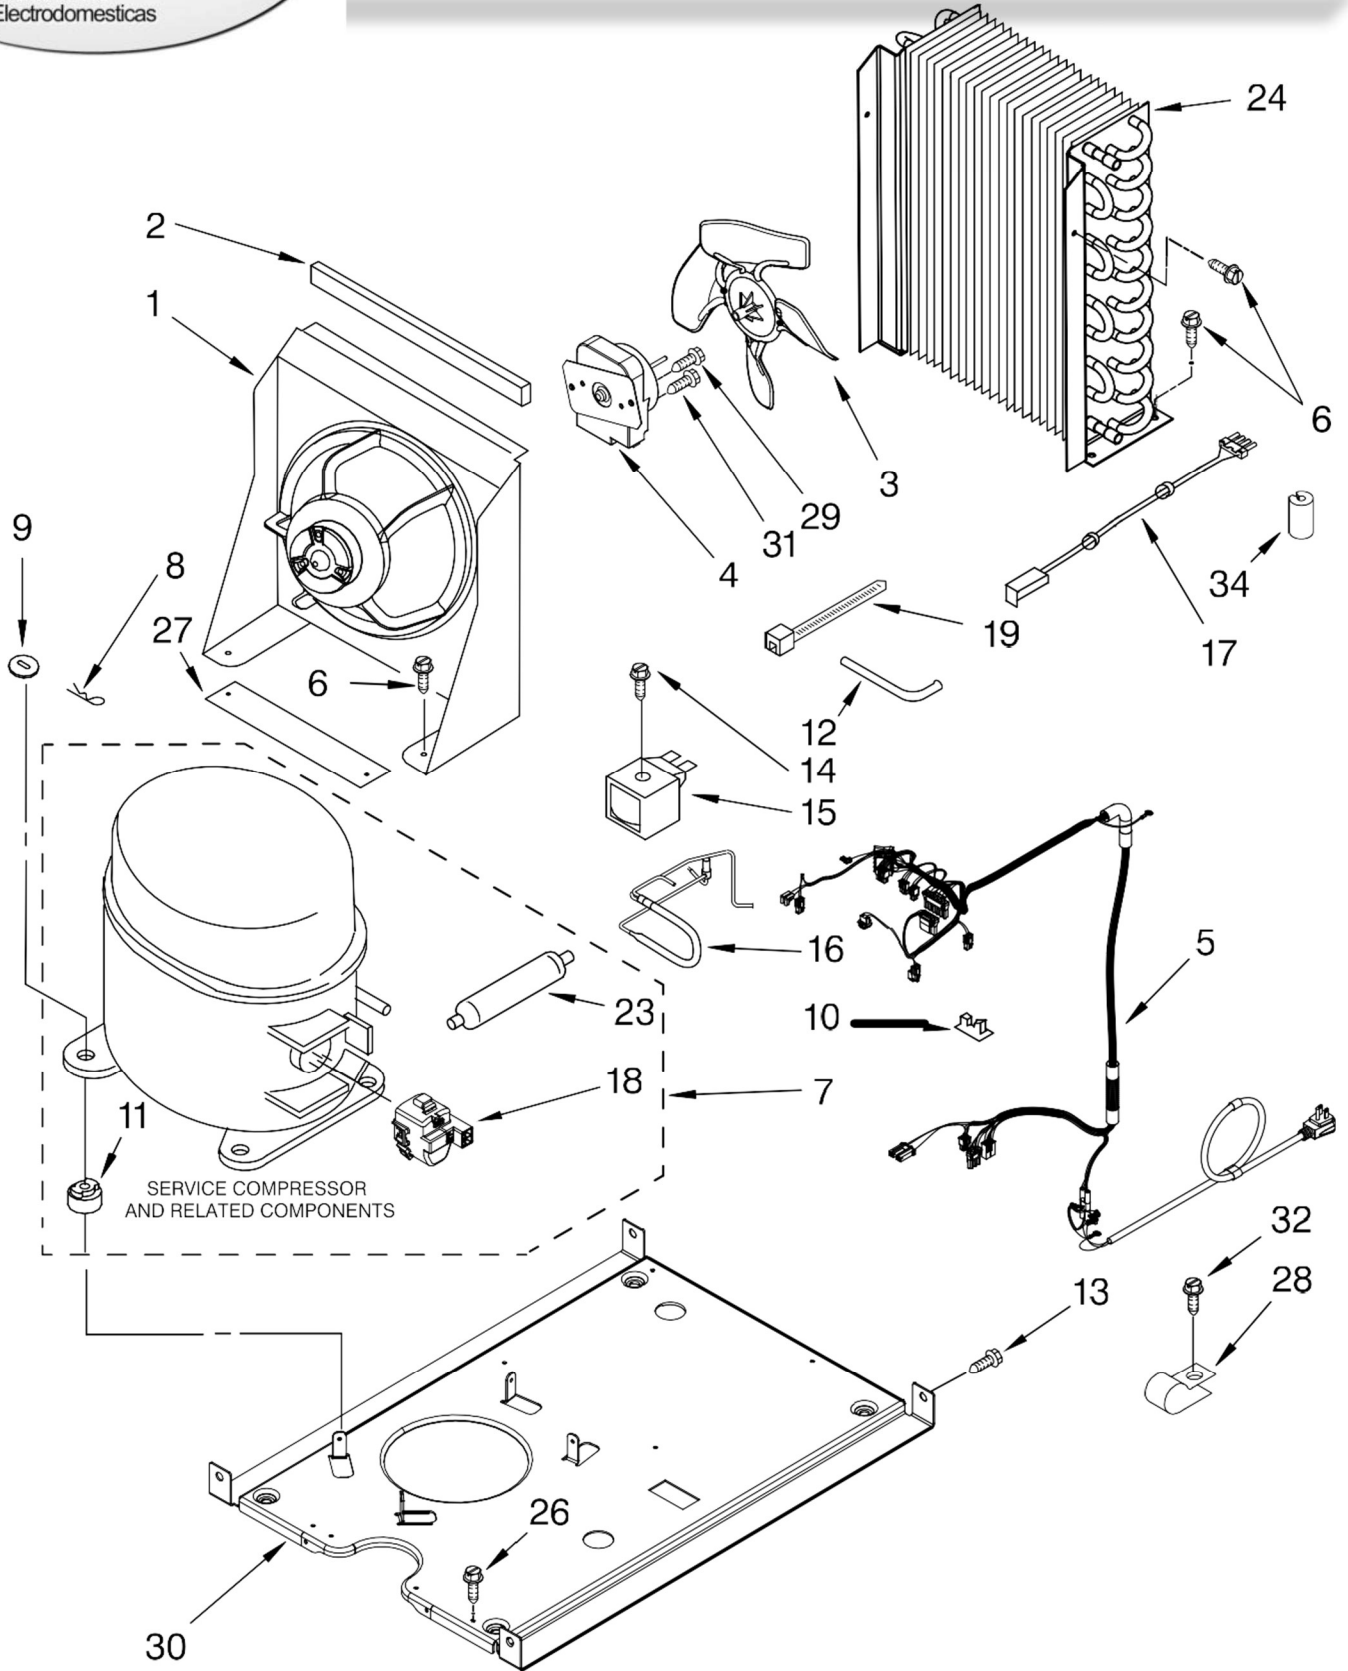

REFRIGERADOR KUIS18NN