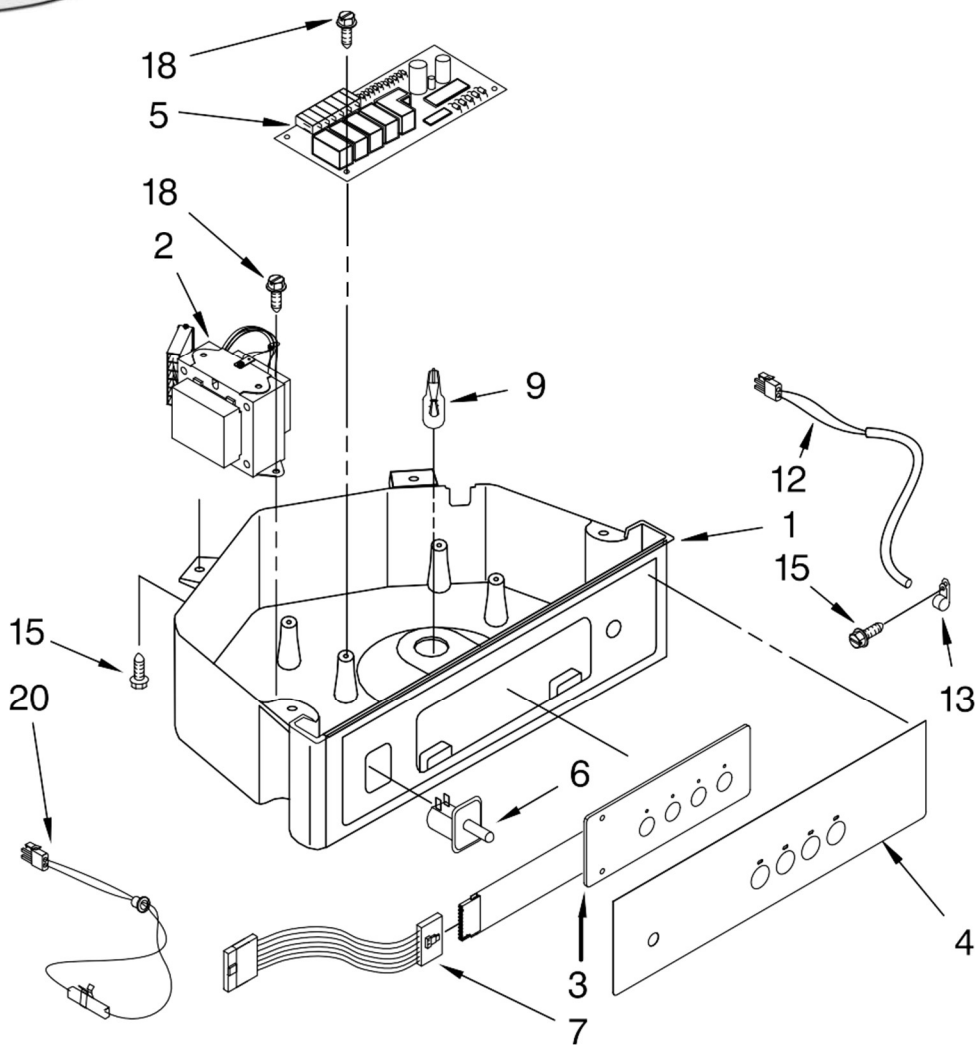

REFRIGERADOR KUIS18NN

Illus. No.	Part No.	DESCRIPTION
1	2185738	Box, Control
2	2310139	Transformer
3	2304122	Assembly, Switch (ALSO ORDER #4)
4	2313693	Overlay
5	W10141364	Control Board
6	2149705	Switch, Plunger Grid/ Light
7	2187585	Wire Assy-Active Overlay Jumper
9	745362	Bulb
12	2313633	Thermostat, Bin
13	2185825	Clamp
15	3400884	Screw 8-18 x 5/8
18	3400850	Screw 8-16 x 3/8
20	2313635	Thermister, Ice Control