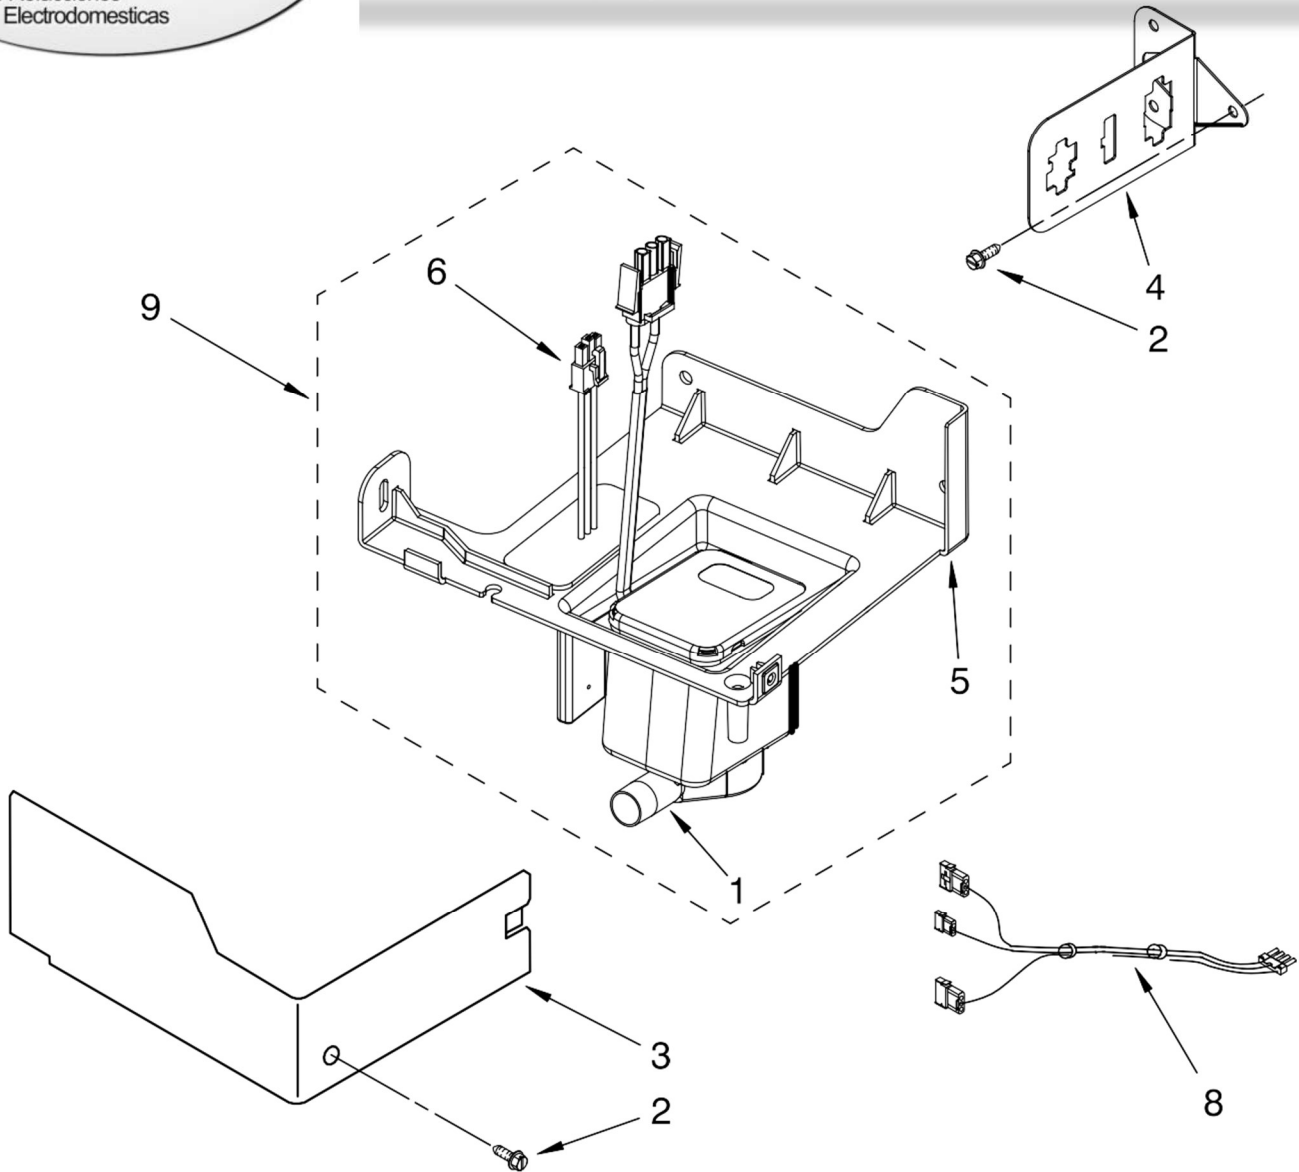

REFRIGERADOR KUIS18NN

Illus. No.	Part No.	DESCRIPTION
1	2313628	Pump-Recirculating
2	3400884	Screw 8-18 x 5/8
3	2185677	Cover, Pump
4	2313844	Bracket, Connector Assembly
5	2313627	Bracket-Pump
6	2313643	Sensor-Water Level
8	2310092	Wiring Harness Main To Pump
9	2313702	Pump Assembly