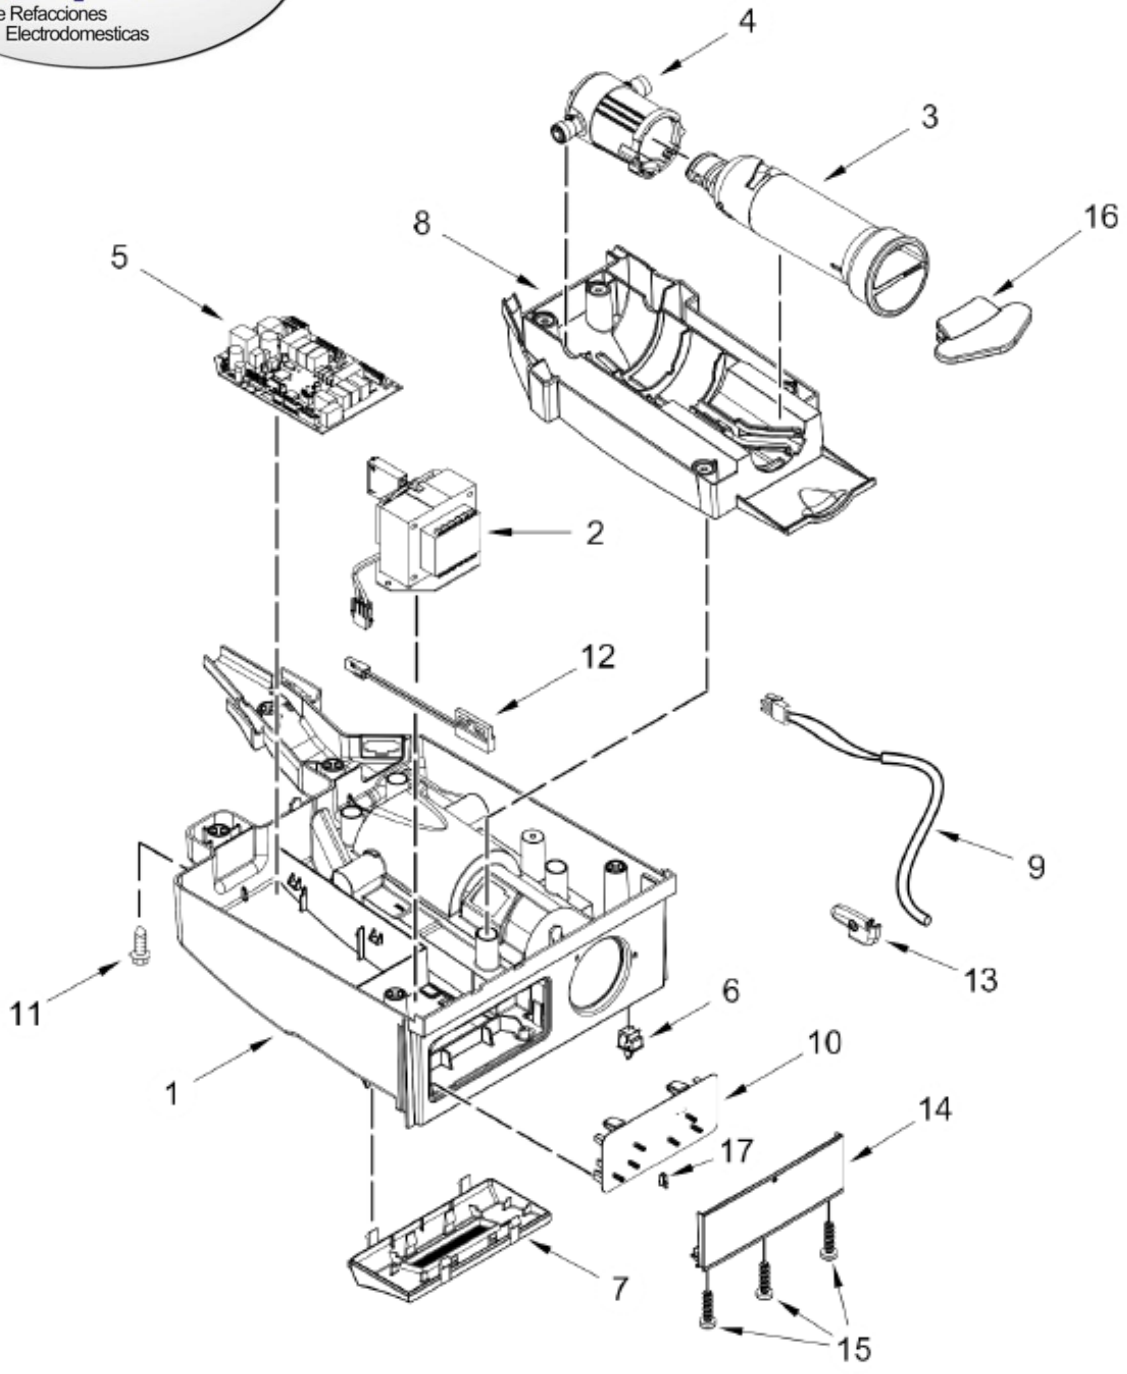

REFRIGERADOR KUIX305ESS

CONTROL PANEL PARTS

<u>Illus. No.</u>	<u>Part No.</u>	<u>Description</u>
1	W10475405	Housing, Control
2	W10485951	Transformer
3	W10480323	Cartridge, Filter (Not Included)
4	W10555394	Assembly, Water Filter Housing
5	W10485960	Control, Electronic
6	12466104	Switch, Rocker

<u>Illus. No.</u>	<u>Part No.</u>	<u>Description</u>
7	W10492487	Assembly, Diamond LED
8	W10475416	Cover, Filter
9	W10511923	Thermistor, Bin
10	W10762237	Assembly, Control
11	3400884	Screw (Stainless)
12	W10485964	Switch, Reed

<u>Illus. No.</u>	<u>Part No.</u>	<u>Description</u>
13	W10526623	Clamp, Thermistor
14	W10545357	Assembly, Fascia
15	9741232N	Screw
16	W10566394	Tool, Filter Removal
17	2223877	Latch, Push