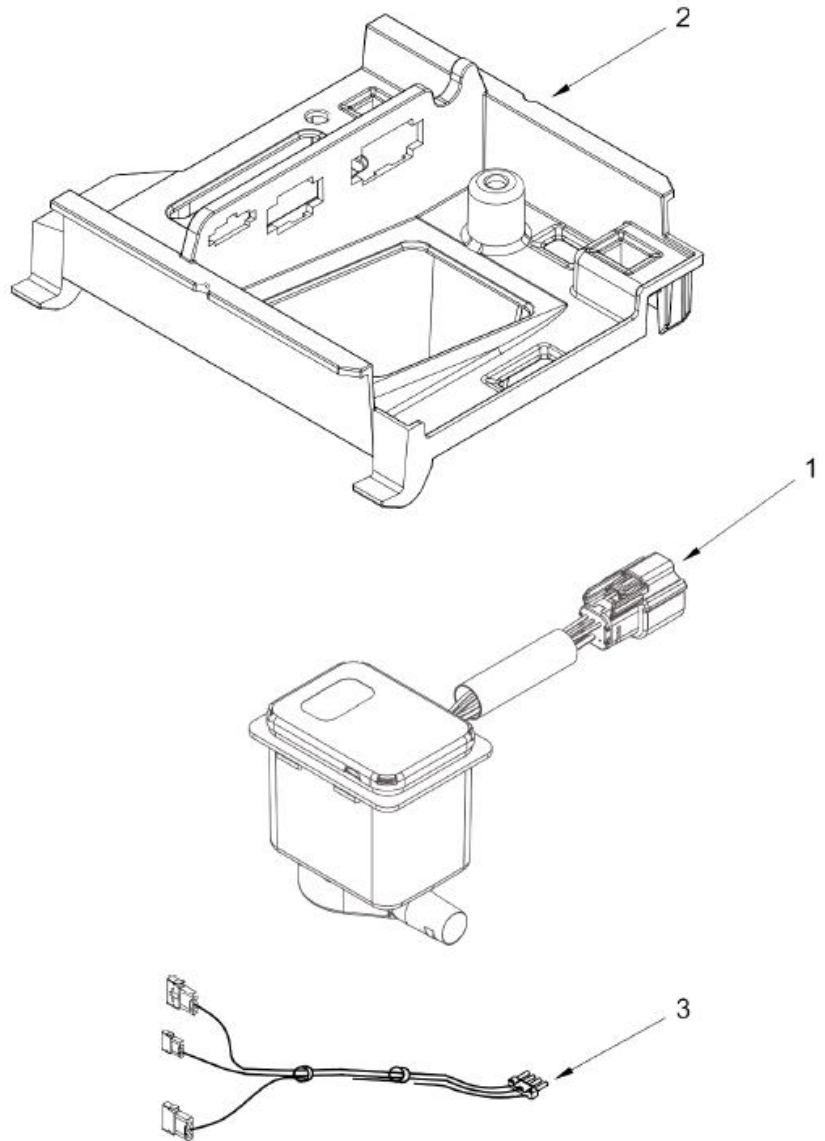

REFRIGERADOR KUIX305ESS

PUMP PARTS

<u>Illus.</u> <u>No.</u>	<u>Part No.</u>	<u>Description</u>
1	W10747426	Pump, Recirculating
2	W10489129	Bracket, Pump
3	W10764770	Assembly, PumpWire