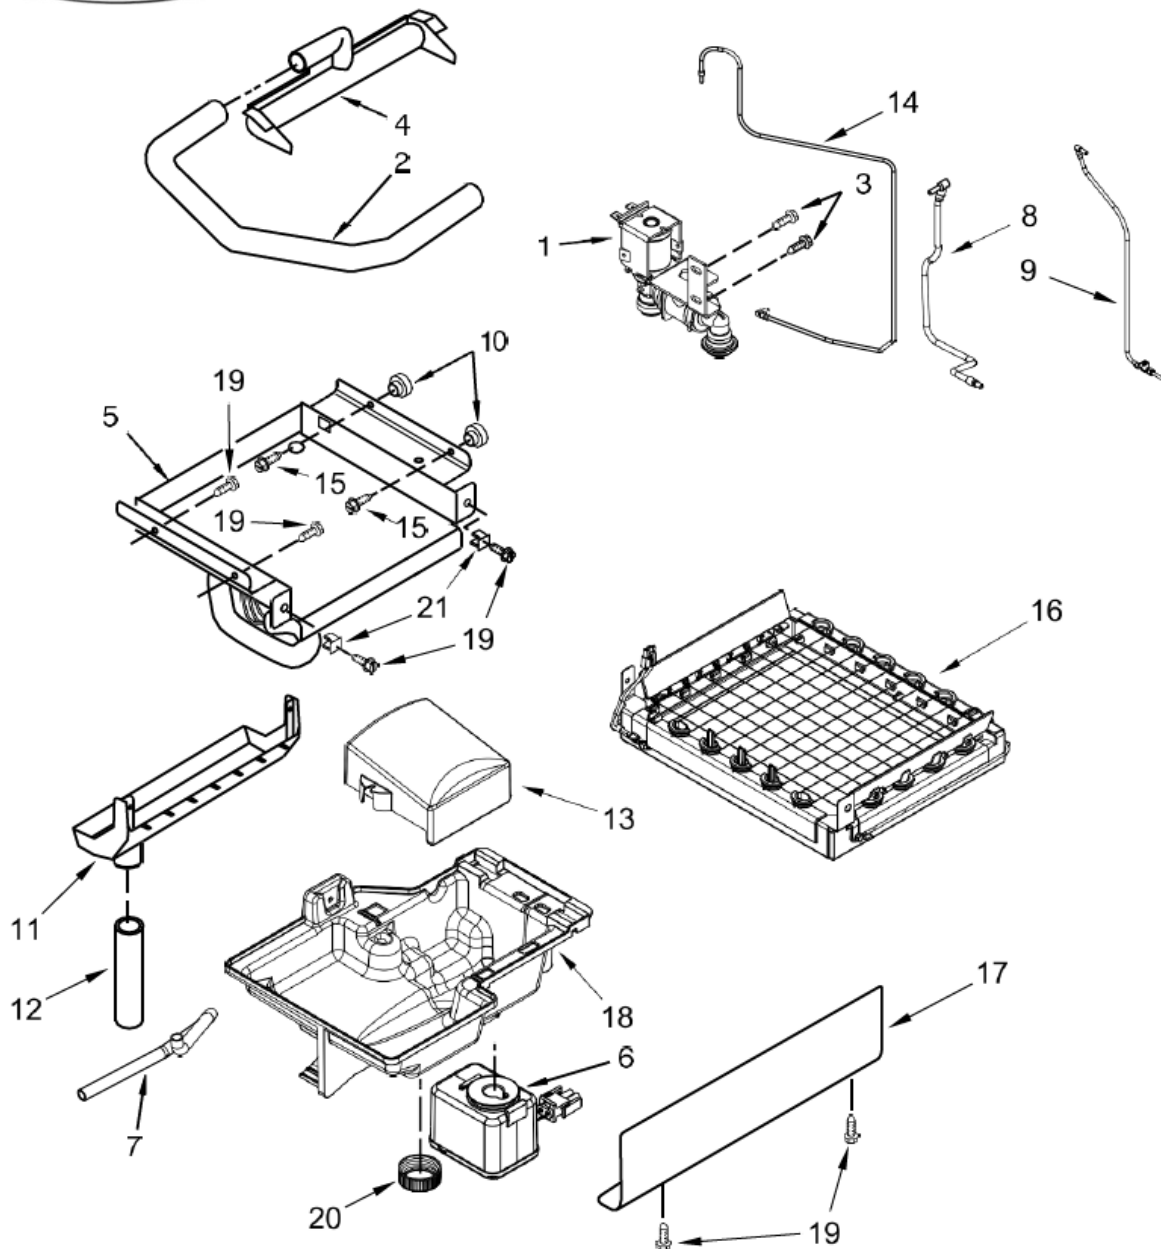

REFRIGERADOR KUIX305ESS

EVAPORATOR, GRID, AND WATER PARTS

<u>Illus. No.</u>	<u>Part No.</u>	<u>Description</u>	<u>Illus. No.</u>	<u>Part No.</u>	<u>Description</u>	<u>Illus. No.</u>	<u>Part No.</u>	<u>Description</u>
1	W10646596	Valve, Water	10	836667	Spacer	19	3400884	Screw (Stainless)
2	W10635837	Tube, Pump	11	2185625	Reservoir, Water Slide	20	W10555398	Cap, Drain
3	488208	Screw	12	W10635836	Tube, WaterSlide	21	3400909	Grommet, Screw
4	2185523	Dispenser, Water	13	W10512292	Cover, Bracket			
5	W10218037	Evaporator	14	W10678300	Waterline, Valve			
6	W10489125	Pump, Reservoir Drain	15	3400886	Screw (Stainless)			
7	W10539379	Tube, Reservoir Drain	16	W10485968	Assembly, Grid			
8	W10678299	Waterline, Reservoir	17	W10340986	Cover, Grid			
9	W10776033	Tube, WaterSlide	18	W10489137	Reservoir, Water