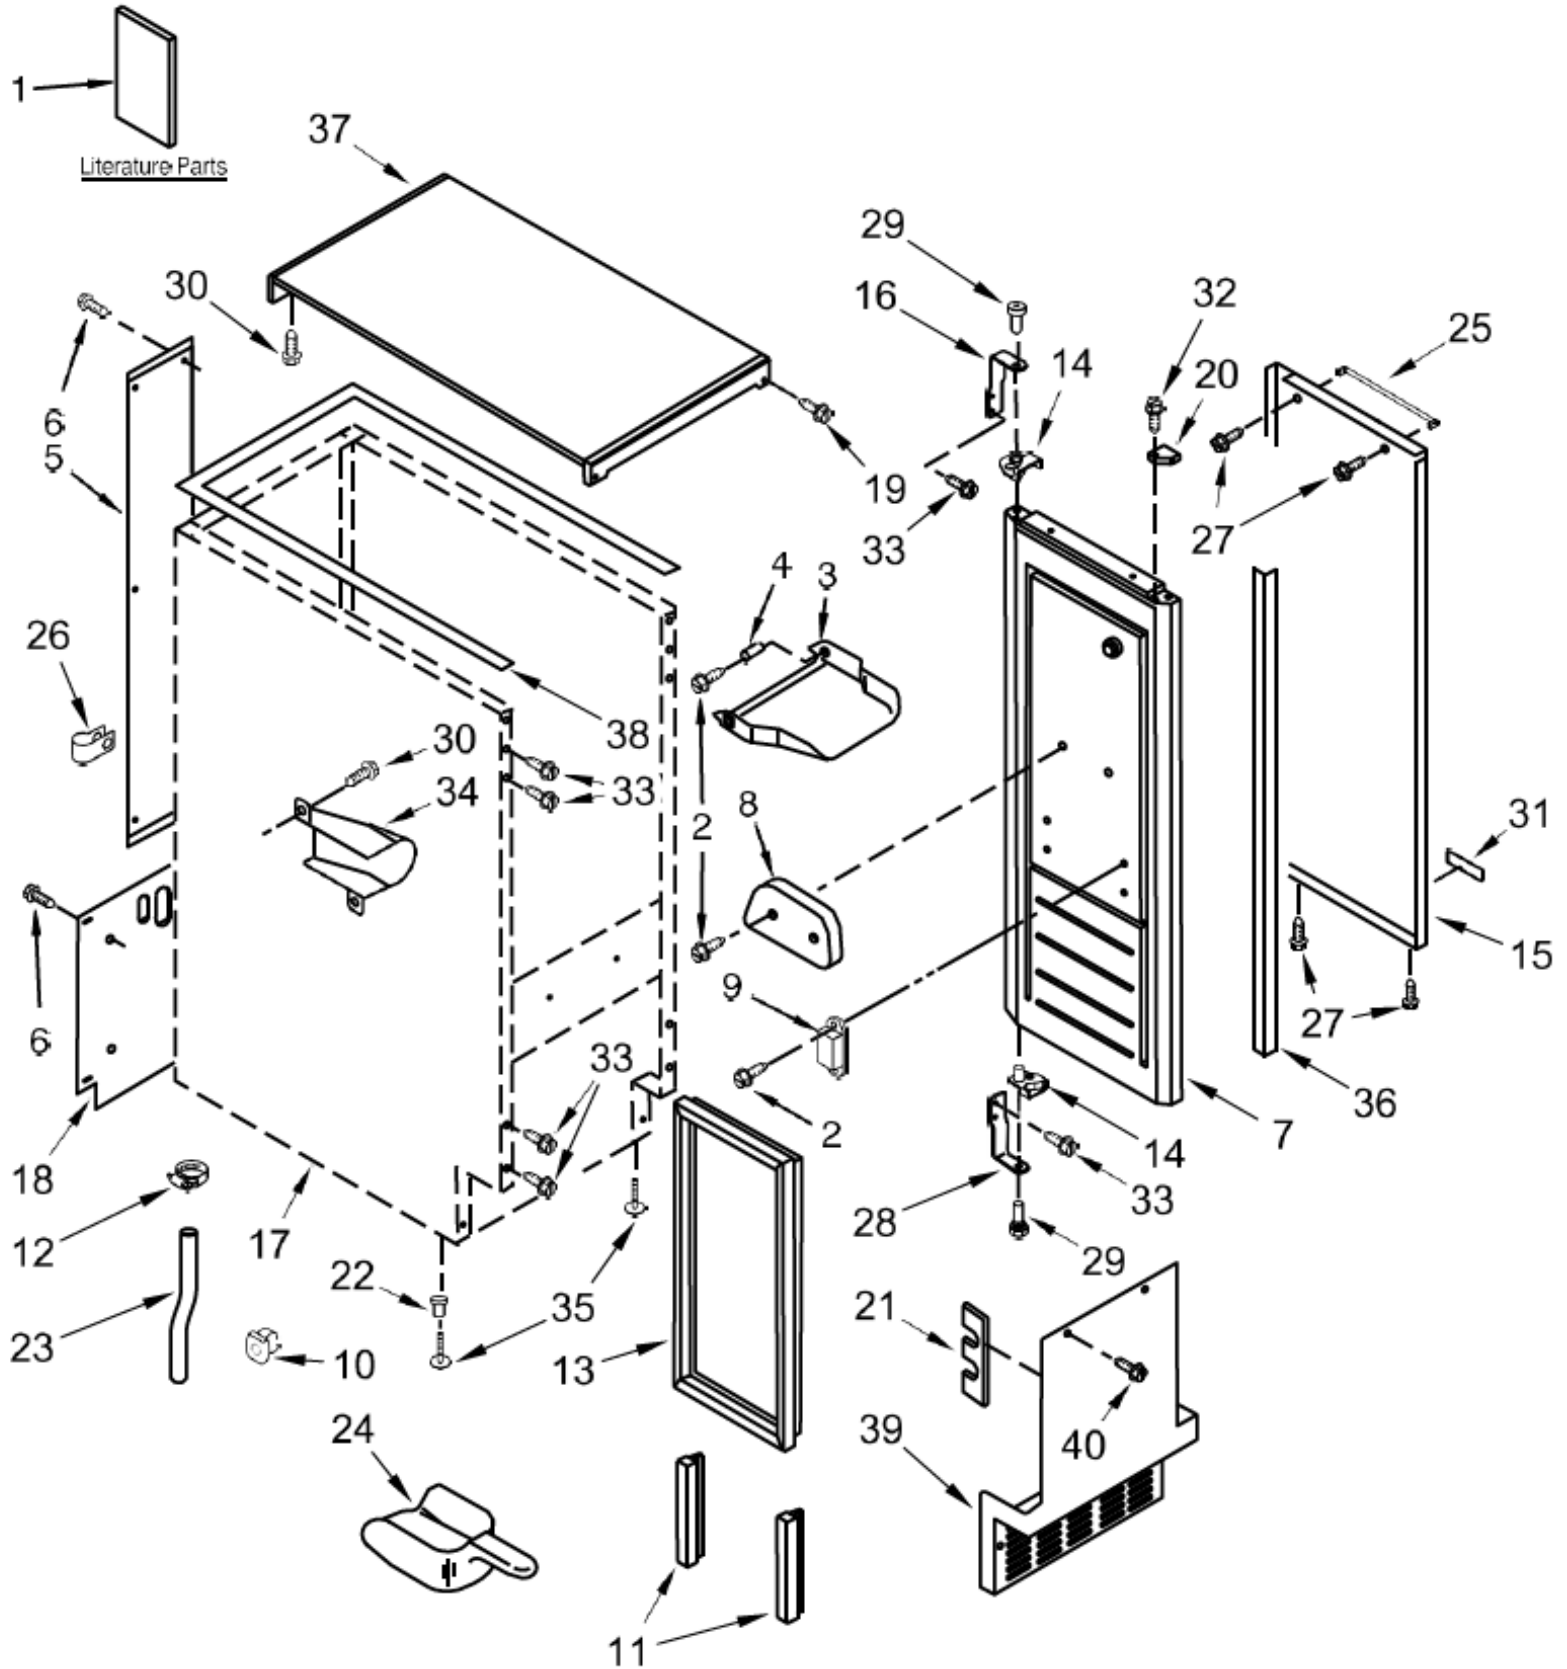

REFRIGERADOR KUIX305ESS

REFRIGERADOR KUIX305ESS

CABINET, DOOR AND LINER PARTS

<u>Illus. No.</u>	<u>Part No.</u>	<u>Description</u>
1	Literature Parts W10541605 Use & Care Guide W10761663 Installation Instructions	
	W10761657	Tech Sheet
2	3400886	Screw (Stainless)
3	2185742	Bin, Door
4	2185678	Spacer
5	2217394	Cover, Wiring
6	489442	Screw
7		Door
	W10512905	White
	W10502166	Black
8	W10486874	Cam, Door
9	W10529250	Assembly, Magnetic Catch
10	W10136999	Nut, Push-In
11	2217367	Gasket, Bottom
12	W10670799	Clamp, Hose
13	2217294	Gasket, Door
14	W10486560	Stop, Top Door (White)
	W10486559	Stop, Top Door (Black)
	W10486558	Stop, Bottom Door (White)
	W10486561	Stop, Bottom Door (Black)

<u>Illus. No.</u>	<u>Part No.</u>	<u>Description</u>
15	W10729875	Wrap, Door (White)
	W10729876	Wrap, Door (Black)
	W10489152	Wrap, Door (Stainless)
16	W10476704	Hinge, Top (White)
	W10476703	Hinge, Top (Black)
17		Cabinet and Liner (NOT SERVICED)
18	W10657912	Cover, Unit
19	8534075	Screw (Black)
20	W10501828	Filler, Top Endcap (White)
	W10501833	Filler, Top Endcap (Black)
	W10501848	Filler, Bottom Endcap (White)
	W10501849	Filler, Bottom Endcap (Black)
21	W10532250	Pad, Foam
22	3400240	Nut
23	W10737551	Tube, Drain
24	W10493422	Scoop
25	Handle, Door W10710254	Stainless
26	2208136	Clip, Water Tube
27	3400237	Screw

<u>Illus. No.</u>	<u>Part No.</u>	<u>Description</u>
28	W10476697	Hinge, Bottom (White)
	W10476696	Hinge, Bottom (Black)
29	2185712	Pin, Hinge
30	489048	Screw
31		Nameplate
	W10243391	Grey
32	348689	Screw
33	W10495263	Screw (White)
	W10495264	Screw (Black)
34	2185927	Holder, Scoop
35	3374849	Leg, Leveling
36	2185964	Grommet, Edge Guard (Black)
37	W10512750	Panel, Top (White)
	W10320117	Panel, Top (Black)
38	2217293	Gasket, Top Panel
39		Grill, Front
	2185571W	White
	2185571B	Black
40	W10531303	Screw (White)
	W10531302	Screw (Black)