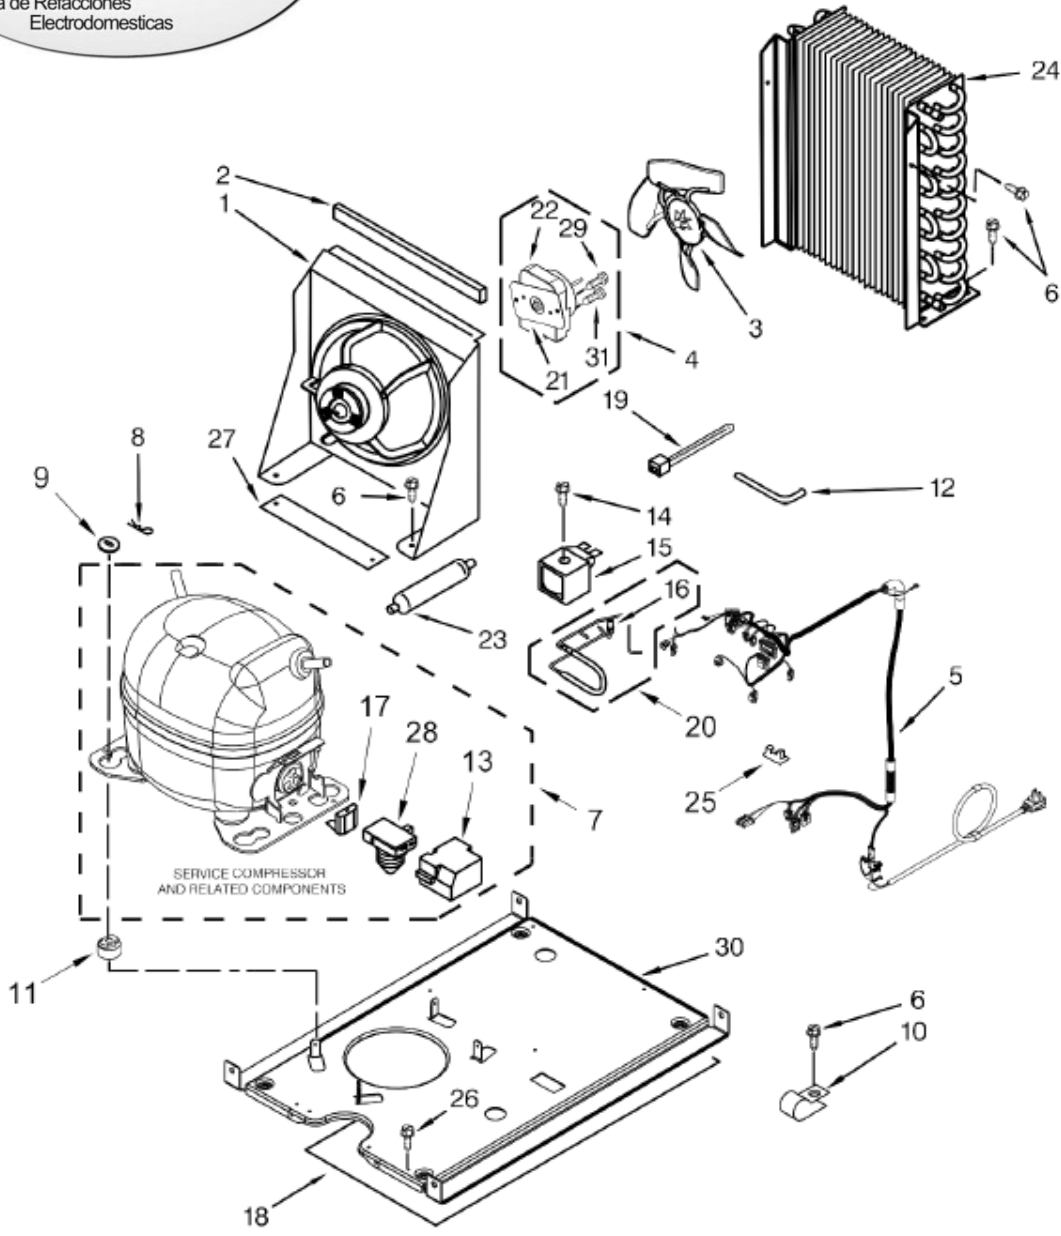

REFRIGERADOR KUIX305ESS

UNIT PARTS

<u>Illus. No.</u>	<u>Part No.</u>	<u>Description</u>	<u>Illus. No.</u>	<u>Part No.</u>	<u>Description</u>	<u>Illus. No.</u>	<u>Part No.</u>	<u>Description</u>
1	2185532	Bracket, Fan Mounting	12	W10528572	Tube, Process	24	2313624	Condenser
2	2185675	Pad, Foam	13	2208371	Cover, Terminal	25	1115375	Clip, Wiring
3	2188935	Blade, Fan	14	489472	Screw	26	488500	Screw
4	2315558	Assembly, Motor and Mounting Plate	15	W10206473	Coil, Solenoid	27	2217397	Pad, Foam
5	W10460856	Assembly, Cabinet Wire	16	759113	Body, Solenoid Valve	28	2217224	Start, Device
6	304392	Screw	17	W10783194	Protector, Overload	29	8281197	Screw
7	W10536005	Compressor	18	W10282061	Shield, Heat	30	2217445	Base, Unit
8	A201435	Clip, Compressor Mounting	19	2185788	Clamp, Cable	31	8281196	Screw
9	A201441	Shim	20	W10534030	Valve, Hot Gas			REFRIGERANT CHARGE 5.75 OZ (R-134A)
10	2185960	Clamp, Power Cord	21	2301979	Plate, Condenser Fan Motor Mounting			
11	2217318	Grommet, Compressor	22	W10509333	Motor, Fan			
			23	W10200037	Drier (Production)