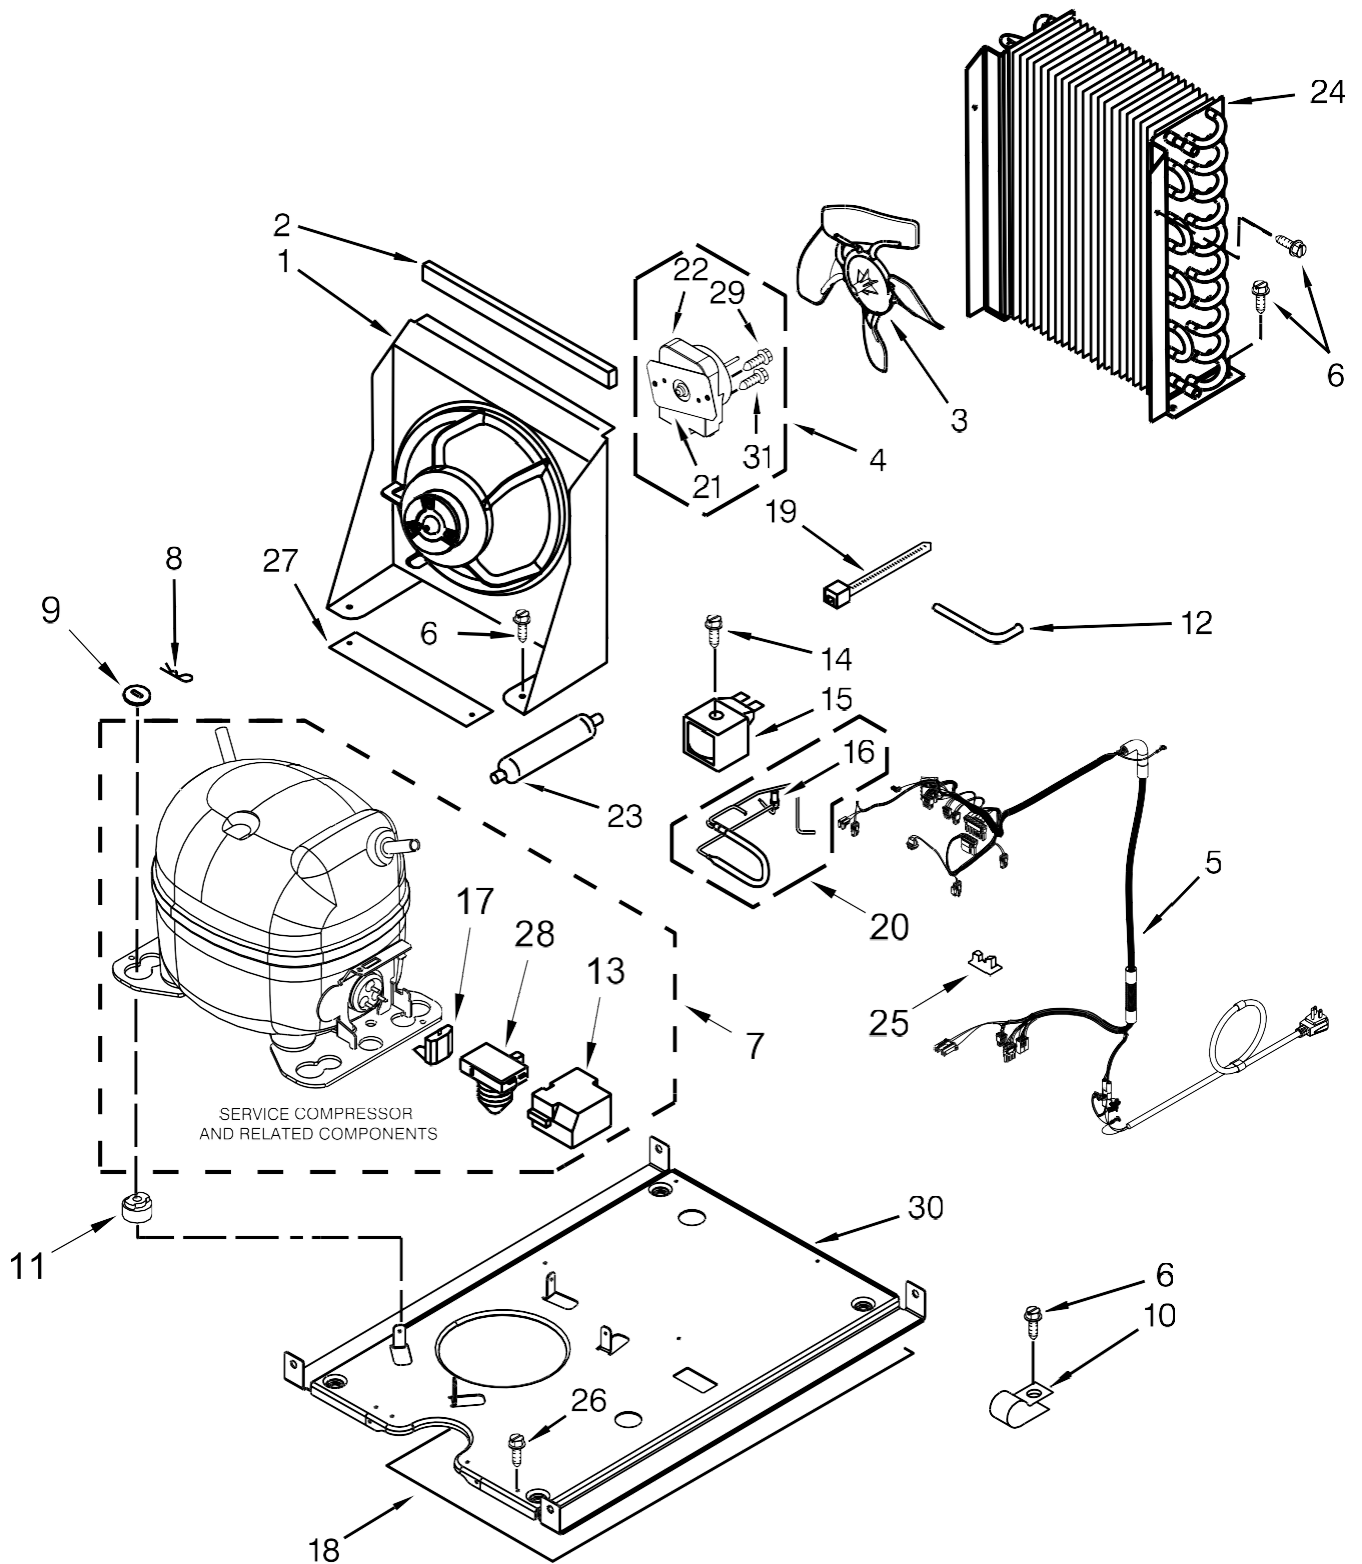

Refrigerador KitchenAid KUIX305ESS0

<u>Illus.</u> <u>No.</u>	<u>Part No.</u> <u>Description</u>	<u>Illus.</u> <u>No.</u>	<u>Part No.</u> <u>Description</u>	<u>Illus.</u> <u>No.</u>	<u>Part No.</u> <u>Description</u>
1	2185532 Bracket, Fan Mounting	12	W10528572 Tube, Process	24	2313624 Condenser
2	2185675 Pad, Foam	13	2208371 Cover, Terminal	25	1115375 Clip, Wiring
3	2188935 Blade, Fan	14	489472 Screw	26	488500 Screw
4	2315558 Assembly, Motor and Mounting Plate	15	W10206473 Coil, Solenoid	27	2217397 Pad, Foam
5	W10460856 Assembly, Cabinet Wire	16	759113 Body, Solenoid Valve	28	2217224 Start, Device
6	304392 Screw	17	W10783194 Protector, Overload	29	8281197 Screw
7	W10536005 Compressor	18	W10282061 Shield, Heat	30	2217445 Base, Unit
8	A201435 Clip, Compressor Mounting	19	2185788 Clamp, Cable	31	8281196 Screw
9	A201441 Shim	20	W10534030 Valve, Hot Gas		REFRIGERANT CHARGE
10	2185960 Clamp, Power Cord	21	2301979 Plate, Condenser Fan Motor Mounting		5.75 OZ (R-134A)
11	2217318 Grommet, Compressor	22	W10509333 Motor, Fan		
		23	W10200037 Drier (Production)