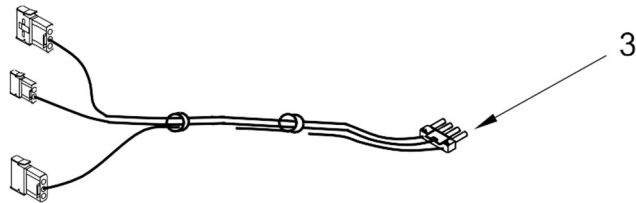

Illus. No.	Part No.	Description
1	W10747426	Pump, Recirculating
2	W10489129	Bracket, Pump
3	W10764770	Assembly, PumpWire