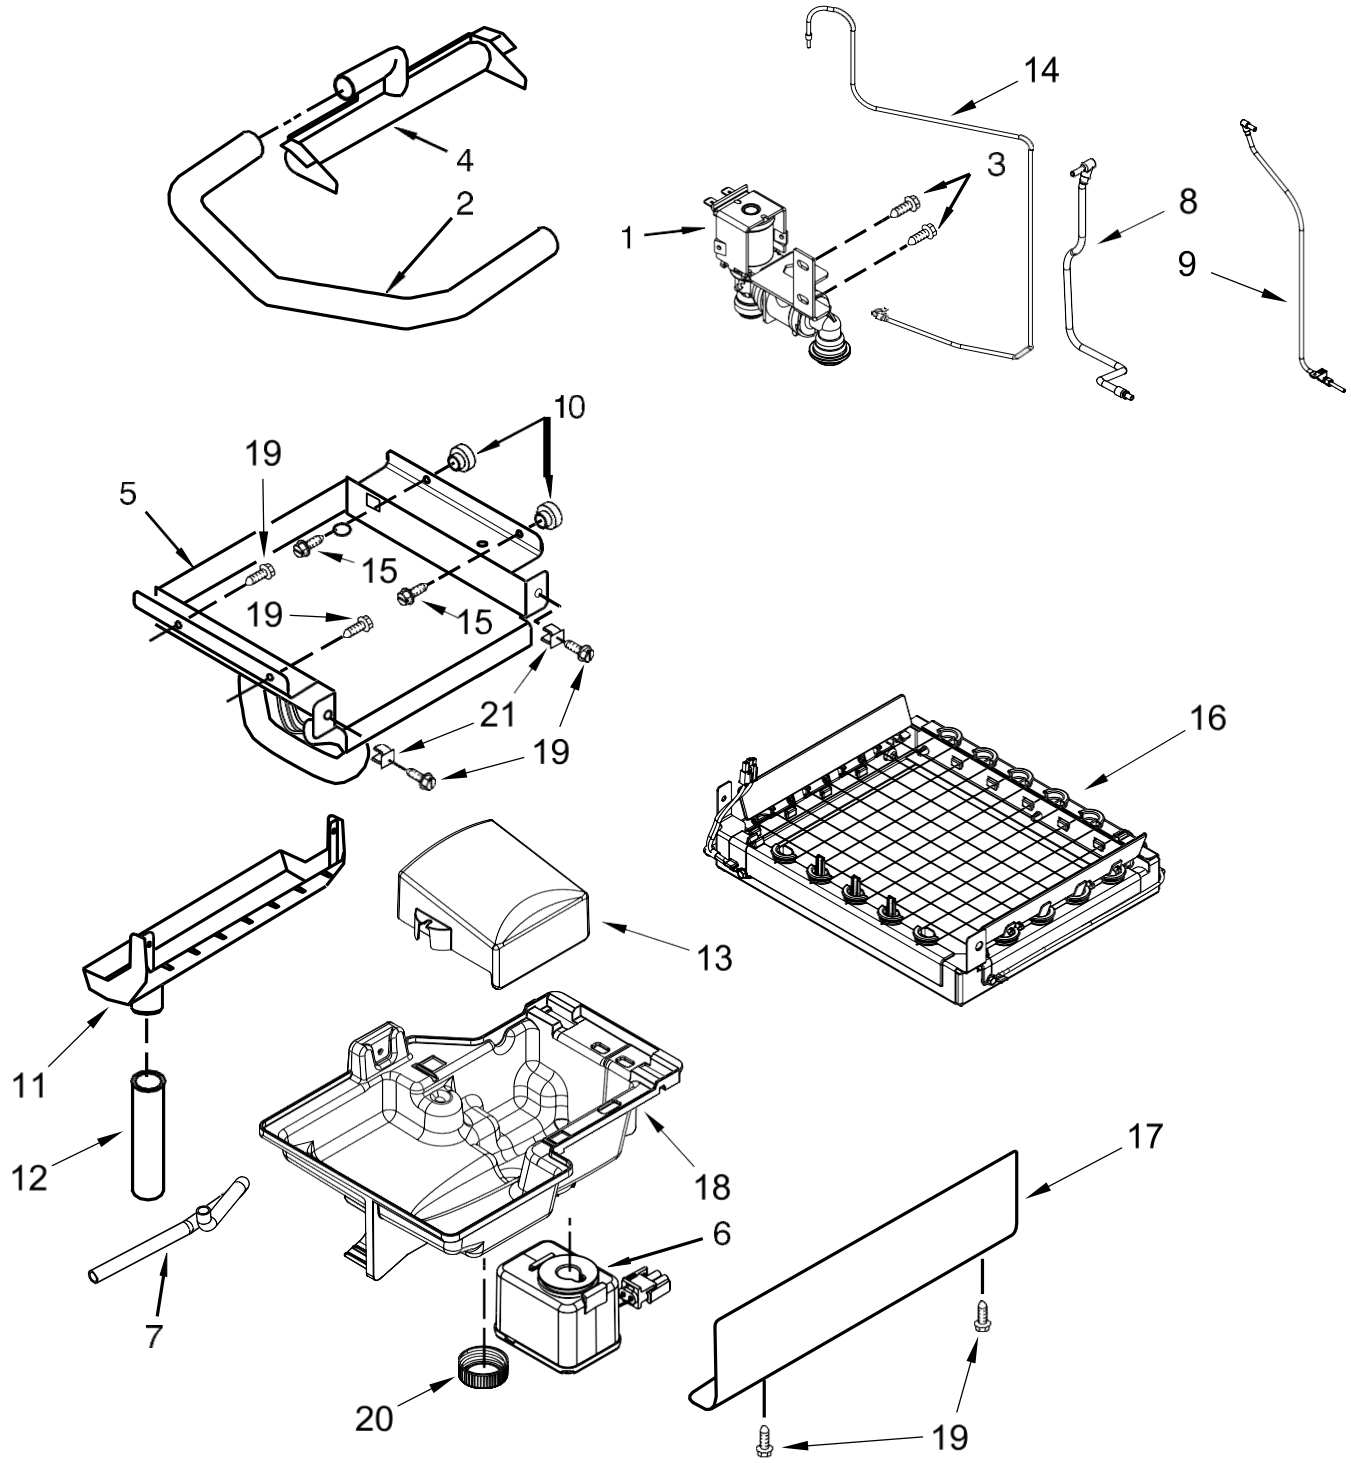

Refrigerador KitchenAid KUIX305ESS0

<u>Illus. No.</u>	<u>Part No.</u>	<u>Description</u>
1		Literature Parts W10541605 Use & Care Guide W10761663 Installation Instructions
		W10761657 Tech Sheet
2	3400886	Screw (Stainless)
3	2185742	Bin, Door
4	2185678	Spacer
5	2217394	Cover, Wiring
6	489442	Screw
7		Door
		W10512905 White
		W10502166 Black
8	W10486874	Cam, Door
9	W10529250	Assembly, Magnetic Catch
10	W10136999	Nut, Push-In
11	2217367	Gasket, Bottom
12	W10670799	Clamp, Hose
13	2217294	Gasket, Door
14	W10486560	Stop, Top Door (White)
	W10486559	Stop, Top Door (Black)
	W10486558	Stop, Bottom Door (White)
	W10486561	Stop, Bottom Door (Black)

<u>Illus. No.</u>	<u>Part No.</u>	<u>Description</u>
15	W10729875	Wrap, Door (White)
	W10729876	Wrap, Door (Black)
	W10489152	Wrap, Door (Stainless)
16	W10476704	Hinge, Top (White)
	W10476703	Hinge, Top (Black)
17		Cabinet and Liner (NOT SERVICED)
18	W10657912	Cover, Unit
19	8534075	Screw (Black)
20	W10501828	Filler, Top Endcap (White)
	W10501833	Filler, Top Endcap (Black)
	W10501848	Filler, Bottom Endcap (White)
	W10501849	Filler, Bottom Endcap (Black)
21	W10532250	Pad, Foam
22	3400240	Nut
23	W10737551	Tube, Drain
24	W10493422	Scoop
25		Handle, Door W10710254 Stainless
26	2208136	Clip, Water Tube
27	3400237	Screw

<u>Illus. No.</u>	<u>Part No.</u>	<u>Description</u>
28	W10476697	Hinge, Bottom (White)
	W10476696	Hinge, Bottom (Black)
29	2185712	Pin, Hinge
30	489048	Screw
31		Nameplate
	W10243391	Grey
32	348689	Screw
33	W10495263	Screw (White)
	W10495264	Screw (Black)
34	2185927	Holder, Scoop
35	3374849	Leg, Leveling
36	2185964	Grommet, Edge Guard (Black)
37	W10512750	Panel, Top (White)
	W10320117	Panel, Top (Black)
38	2217293	Gasket, Top Panel
39		Grill, Front
	2185571W	White
	2185571B	Black
40	W10531303	Screw (White)
	W10531302	Screw (Black)