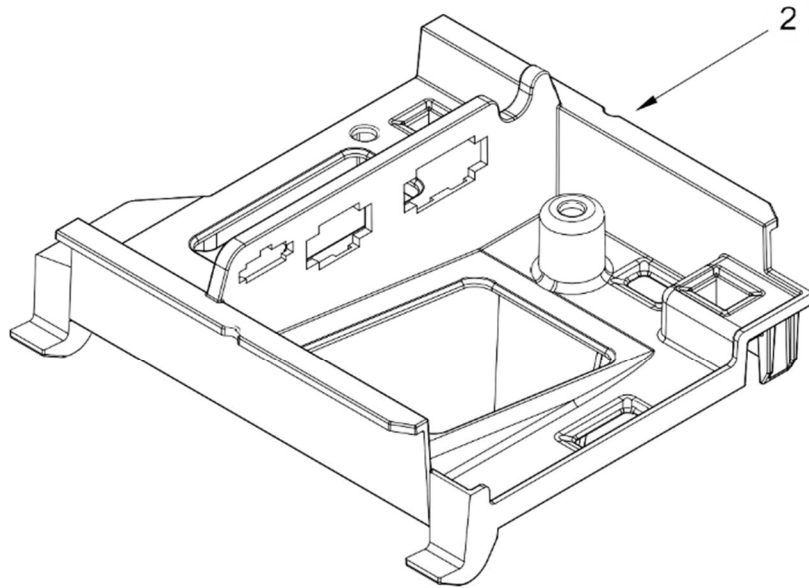

Illus. No.	Part No.	Description
1	W10747426	Pump, Recirculating
2	W10489129	Bracket, Pump
3	W10764770	Assembly, PumpWire