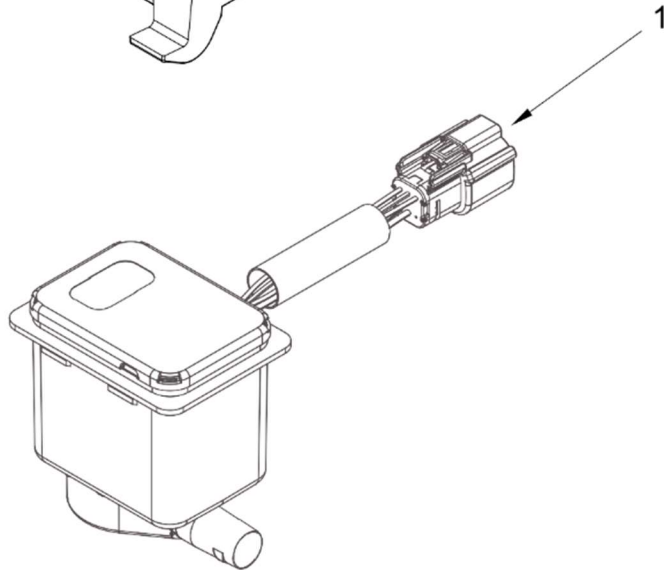

Illus. No.	Part No.	Description
1	W10747426	Pump, Recirculating
2	W10489129	Bracket, Pump
3	W10764770	Assembly, PumpWire