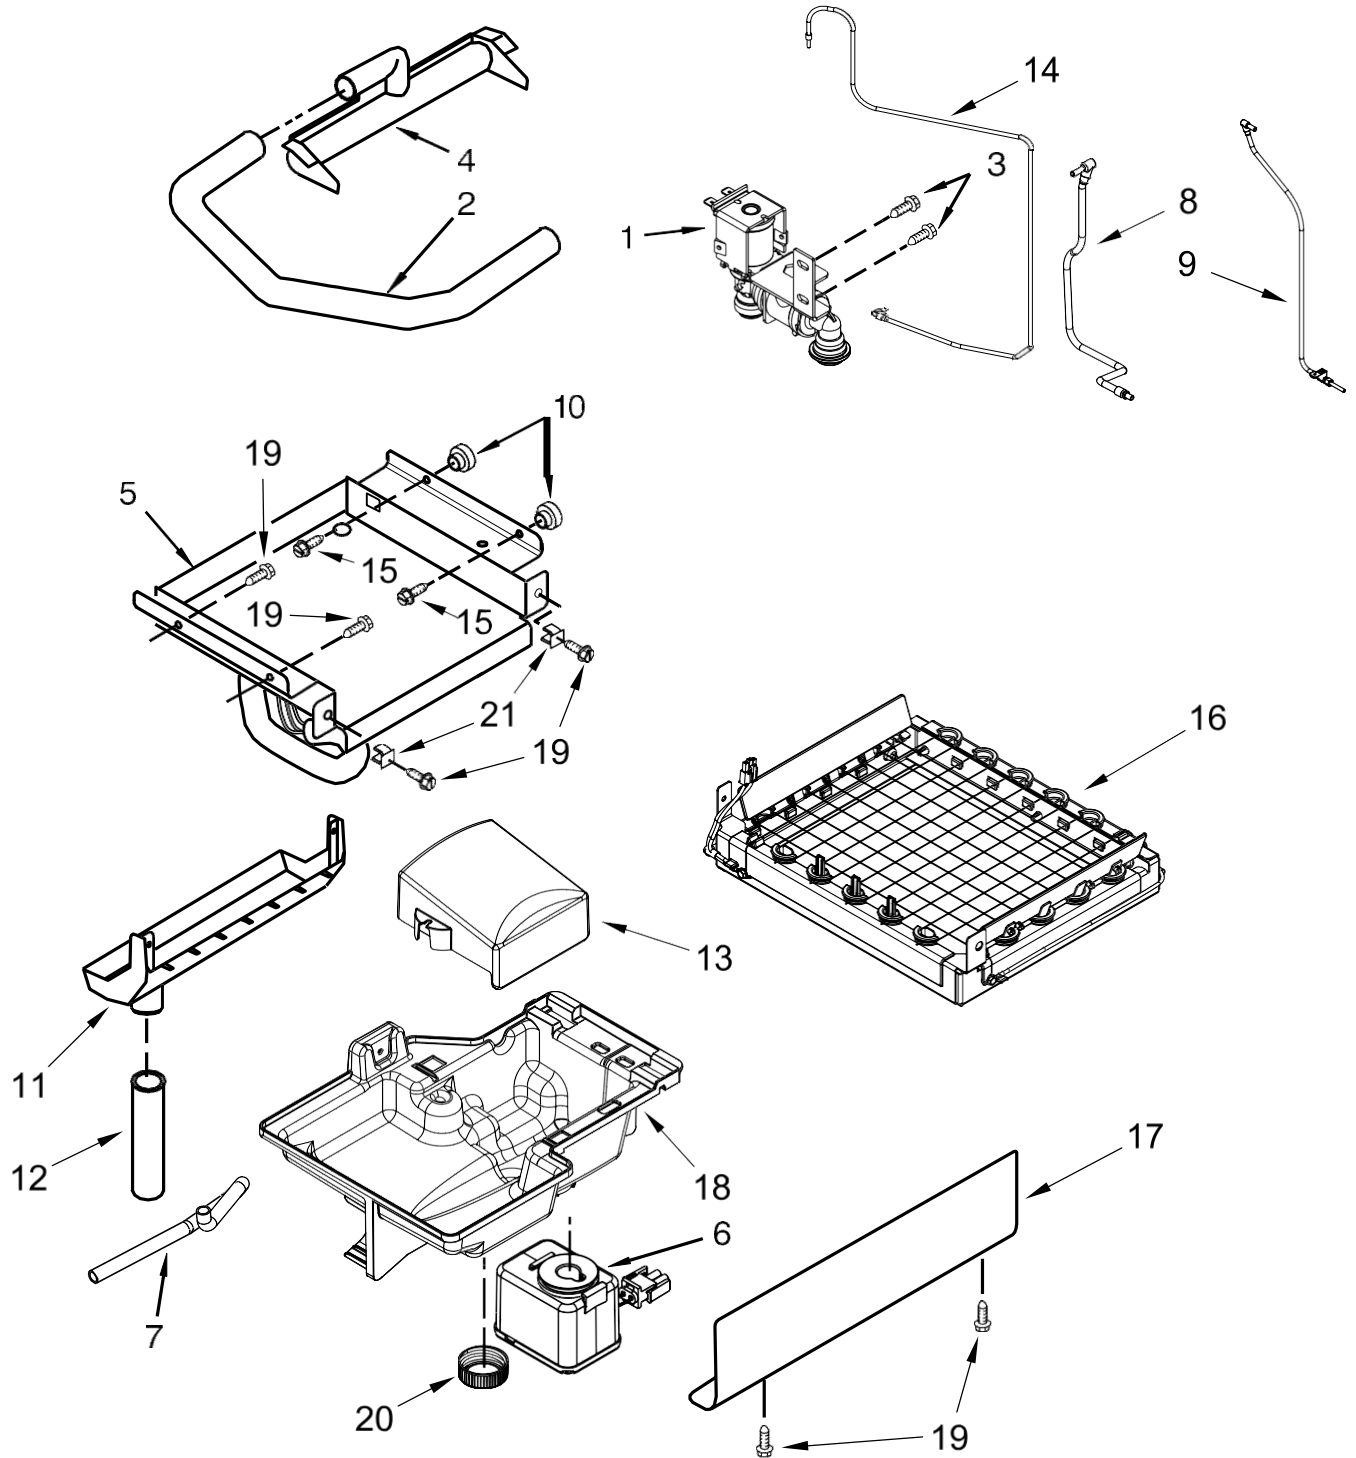

Refrigerador KitchenAid KUIX305ESS1

<u>Illus. No.</u>	<u>Part No.</u>	<u>Description</u>
1	Literature Parts W10541605 Use & Care Guide W10761663 Installation Instructions W10761657 Tech Sheet	
2	3400886	Screw (Stainless)
3	2185742	Bin, Door
4	2185678	Spacer
5	2217394	Cover, Wiring
6	489442	Screw
7		Door W10502166 Black
8	W10486874	Cam, Door
9	W10529250	Assembly, Magnetic Catch
10	W10136999	Nut, Push-In
11	2217367	Gasket, Bottom
12	W10670799	Clamp, Hose
13	2217294	Gasket, Door
14	W10486559	Stop, Top Door (Black)
	W10486561	Stop, Bottom Door (Black)

<u>Illus. No.</u>	<u>Part No.</u>	<u>Description</u>
15	W10489152	Wrap, Door (Stainless)
16	W10476703	Hinge, Top (Black)
17		Cabinet and Liner (Not Serviced)
18	W10136199	Cover, Unit
19	8534075	Screw (Black)
20	W10501833	Filler, Top Endcap (Black)
	W10501849	Filler, Bottom Endcap (Black)
21	W10532250	Pad, Foam
22	3400240	Nut
23	W10737551	Tube, Drain
24	W10493422	Scoop
25		Handle, Door W10710254 Stainless
26	2208136	Clip, Water Tube
27	3400237	Screw
28	W10476696	Hinge, Bottom (Black)
29	2185712	Pin, Hinge
30	489048	Screw

<u>Illus. No.</u>	<u>Part No.</u>	<u>Description</u>
31		Nameplate W10243391 Grey
32	348689	Screw
33	W10495264	Screw (Black)
34	2185927	Holder, Scoop
35	3374849	Leg, Leveling
36	2185964	Grommet, Edge Guard (Black)
37	W10320117	Panel, Top (Black)
38	2217293	Gasket, Top Panel
39		Grill, Front 2185571B Black
40	W10531302	Screw (Black)