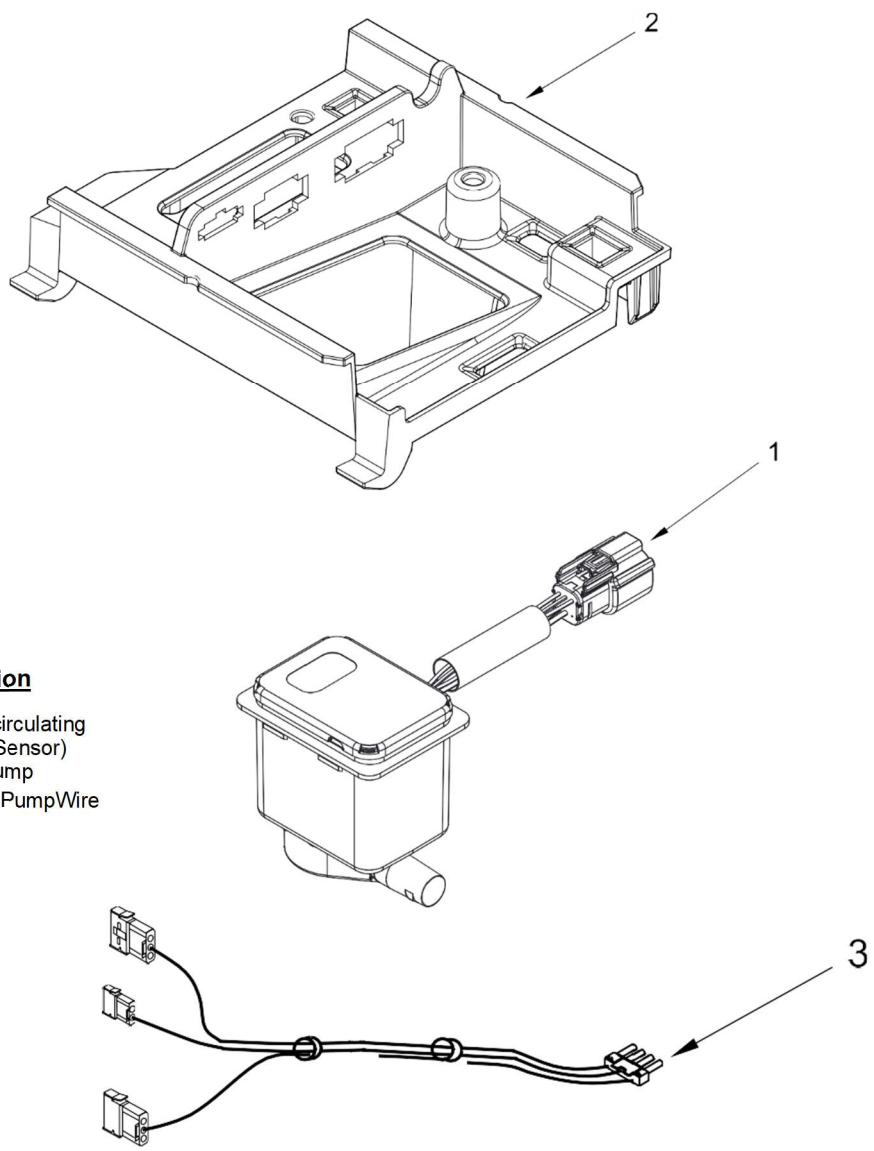

Refrigerador KitchenAid KUIX305ESS1

<u>Illus. No.</u>	<u>Part No.</u>	<u>Description</u>
1	W10646596	Valve, Water
2	W10635837	Tube, Pump
3	488208	Screw
4	2185523	Dispenser, Water
5	W10218037	Evaporator
6	W10489125	Pump, ReservoirDrain
7	W10539379	Tube, ReservoirDrain
8	W10678299	Waterline, Reservoir

<u>Illus. No.</u>	<u>Part No.</u>	<u>Description</u>
9	W10776033	Tube, Inlet
10	836667	Spacer
11	2185625	Reservoir, Water Slide
12	W10635836	Tube, WaterSlide
13	W10512292	Cover, Bracket
14	W10678300	Waterline, Valve
15	3400886	Screw (Stainless)

<u>Illus. No.</u>	<u>Part No.</u>	<u>Description</u>
16	W10485968	Assembly, Grid
17	W10340986	Cover, Grid
18	W10489137	Reservoir, Water
19	3400884	Screw (Stainless)
20	W10555398	Cap, Drain
21	3400909	Grommet, Screw

<u>Ilus.</u>	<u>No.</u>	<u>Part No.</u>	<u>Description</u>
	1	W10747426	Pump, Recirculating (Includes Sensor)
	2	W10489129	Bracket, Pump
	3	W10764770	Assembly, PumpWire