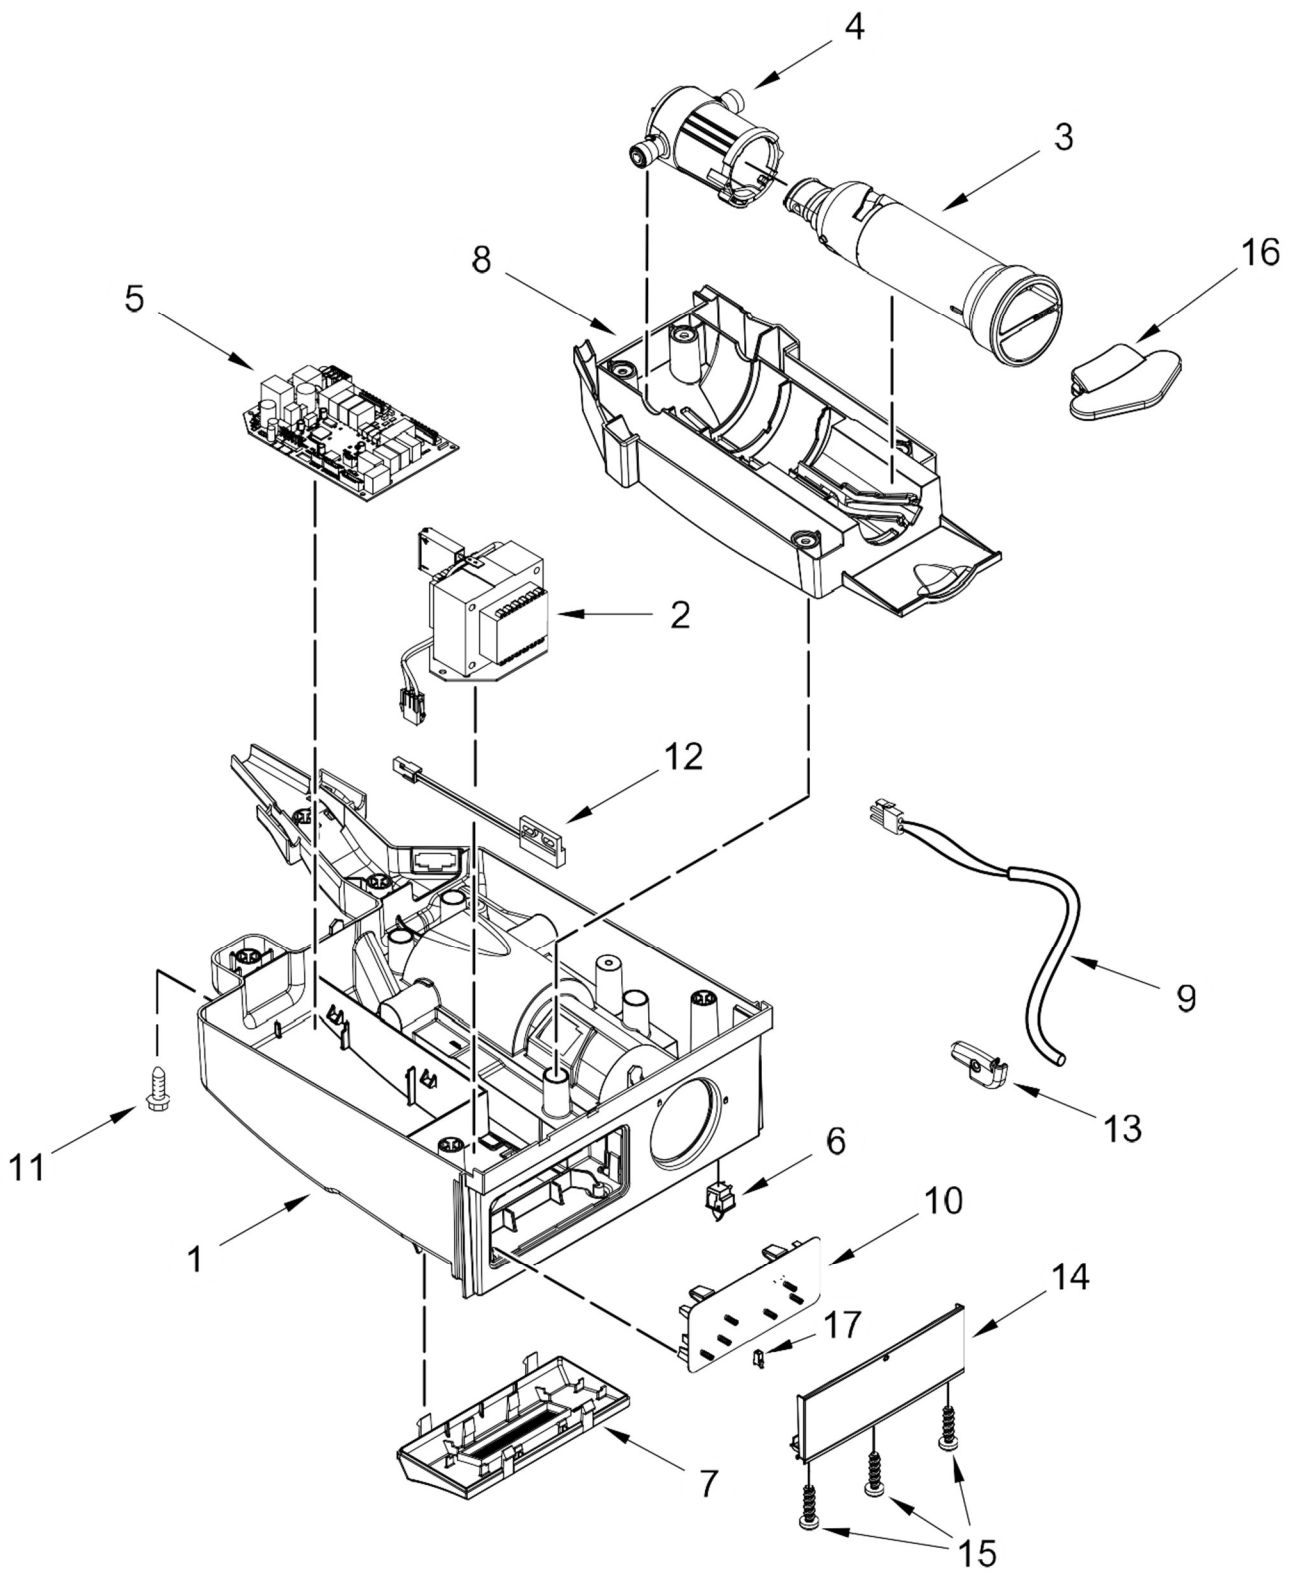

Refrigerador KitchenAid KUIX305ESS1

Refrigerador KitchenAid KUIX305ESS1

<u>Illus.</u> <u>No.</u>	<u>Part No.</u>	<u>Description</u>
1	W10475405	Housing, Control
2	W10485951	Transformer
3	W10480323	Cartridge, Filter (Not Included)
4	W10555394	Assembly, Water Filter Housing
5	W10485960	Control, Electronic
6	12466104	Switch, Rocker

<u>Illus.</u> <u>No.</u>	<u>Part No.</u>	<u>Description</u>
7	W10492487	Assembly, Diamond LED
8	W10475416	Cover, Filter
9	W10511923	Thermistor, Bin
10	W10762237	Assembly, Control
11	3400884	Screw (Stainless)
12	W10485964	Switch, Reed

<u>Illus.</u> <u>No.</u>	<u>Part No.</u>	<u>Description</u>
13	W10526623	Clamp, Thermistor
14	W10545357	Assembly, Fascia
15	9741232N	Screw
16	W10566394	Tool, Filter Removal
17	2223877	Latch, Push