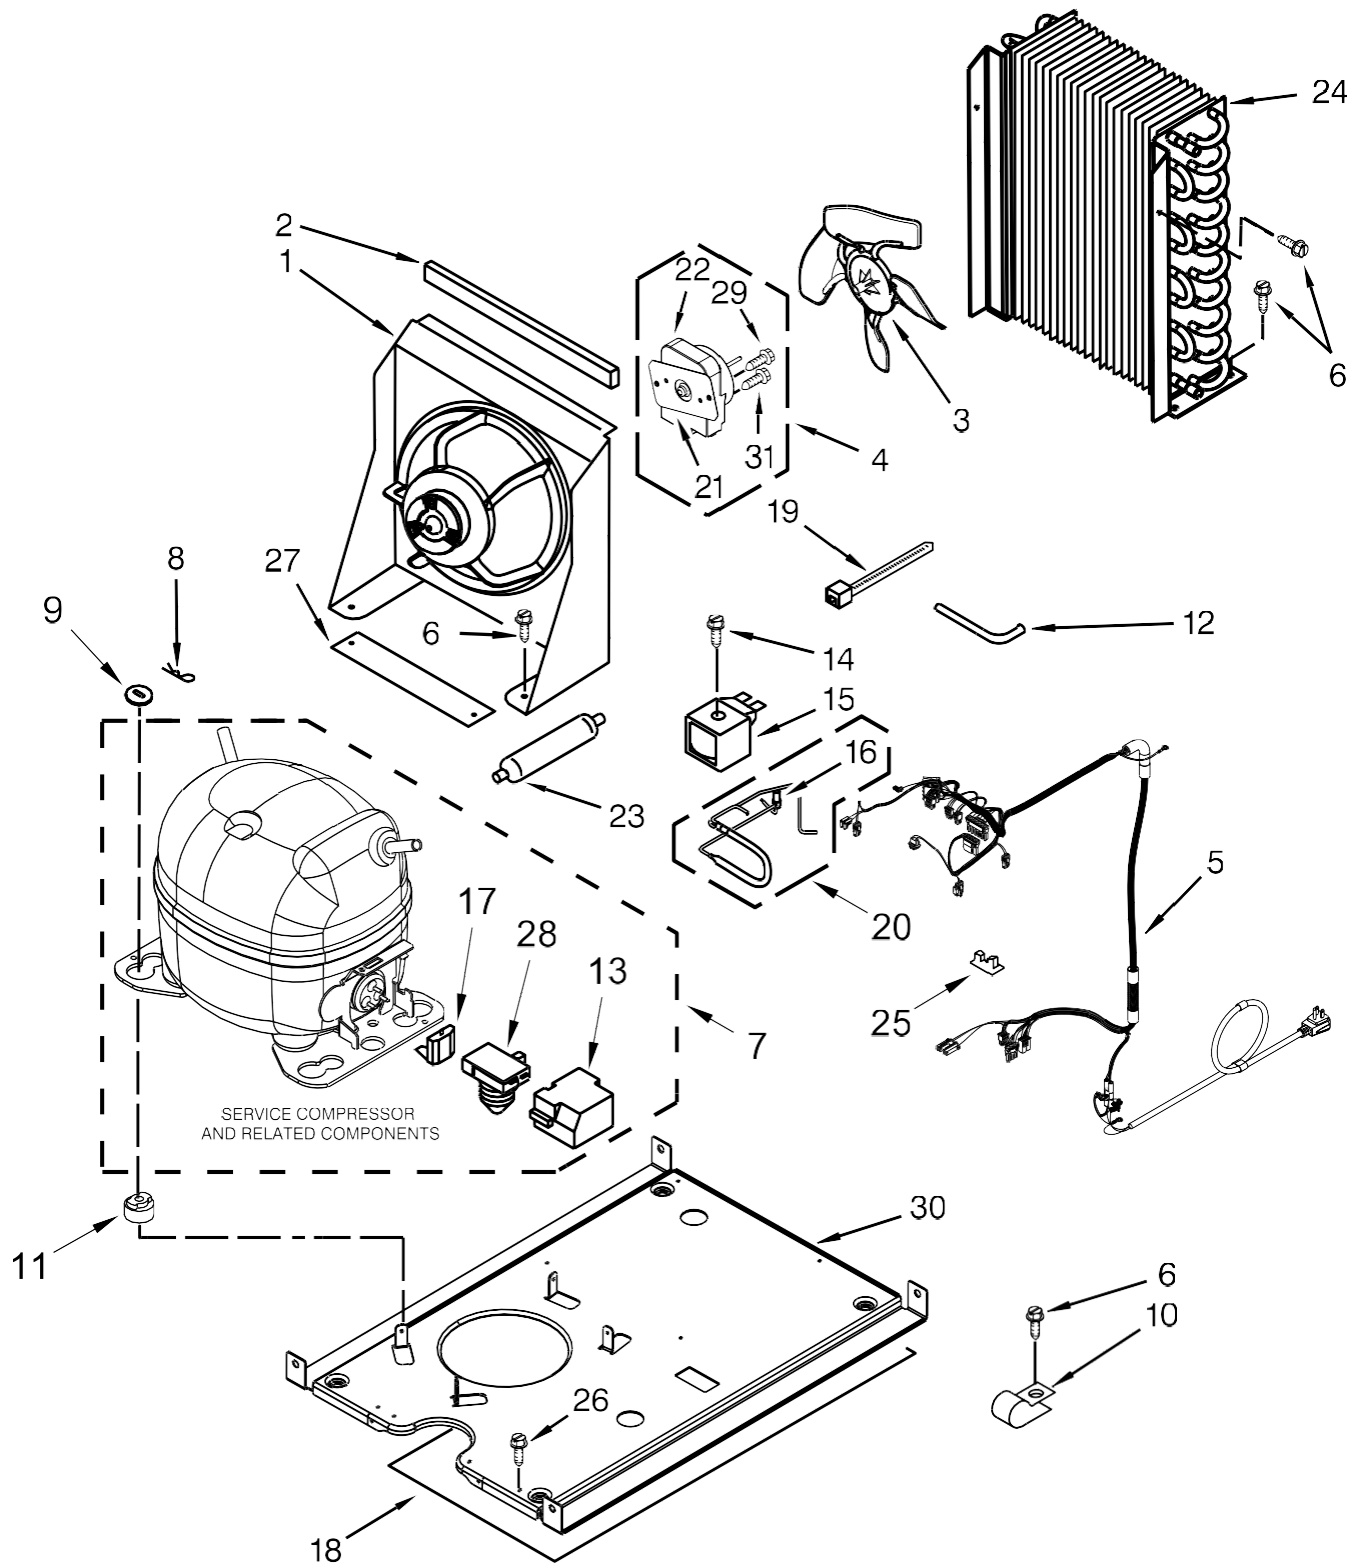

Refrigerador KitchenAid KUIX305ESS1

<u>Illus. No.</u>	<u>Part No.</u>	<u>Description</u>
1	2185532	Bracket, Fan Mounting
2	2185675	Pad, Foam
3	2188935	Blade, Fan
4	2315558	Assembly, Motor and Mounting Plate
5	W10460856	Assembly, Cabinet Wire
6	304392	Screw
7	W10536005	Compressor
8	A201435	Clip, Compressor Mounting
9	A201441	Shim
10	2185960	Clamp, Power Cord
11	2217318	Grommet, Compressor

<u>Illus. No.</u>	<u>Part No.</u>	<u>Description</u>
12	W10528572	Tube, Process
13	2208371	Cover, Terminal
14	489472	Screw
15	W10206473	Coil, Solenoid
16	759113	Body, Solenoid Valve
17	W10783194	Protector, Overload
18	W10282061	Shield, Heat
19	2185788	Clamp, Cable
20	W10534030	Valve, Hot Gas
21	2301979	Plate, Condenser Fan Motor Mounting
22	W10509333	Motor, Fan
23	W10200037	Drier

<u>Illus. No.</u>	<u>Part No.</u>	<u>Description</u>
24	2313624	Condenser
25	1115375	Clip, Wiring
26	488500	Screw
27	2217397	Pad, Foam
28	2217224	Device, Start
29	8281197	Screw
30	2217445	Base, Unit
31	8281196	Screw
		REFRIGERANT CHARGE 5.75 OZ (R-134A)