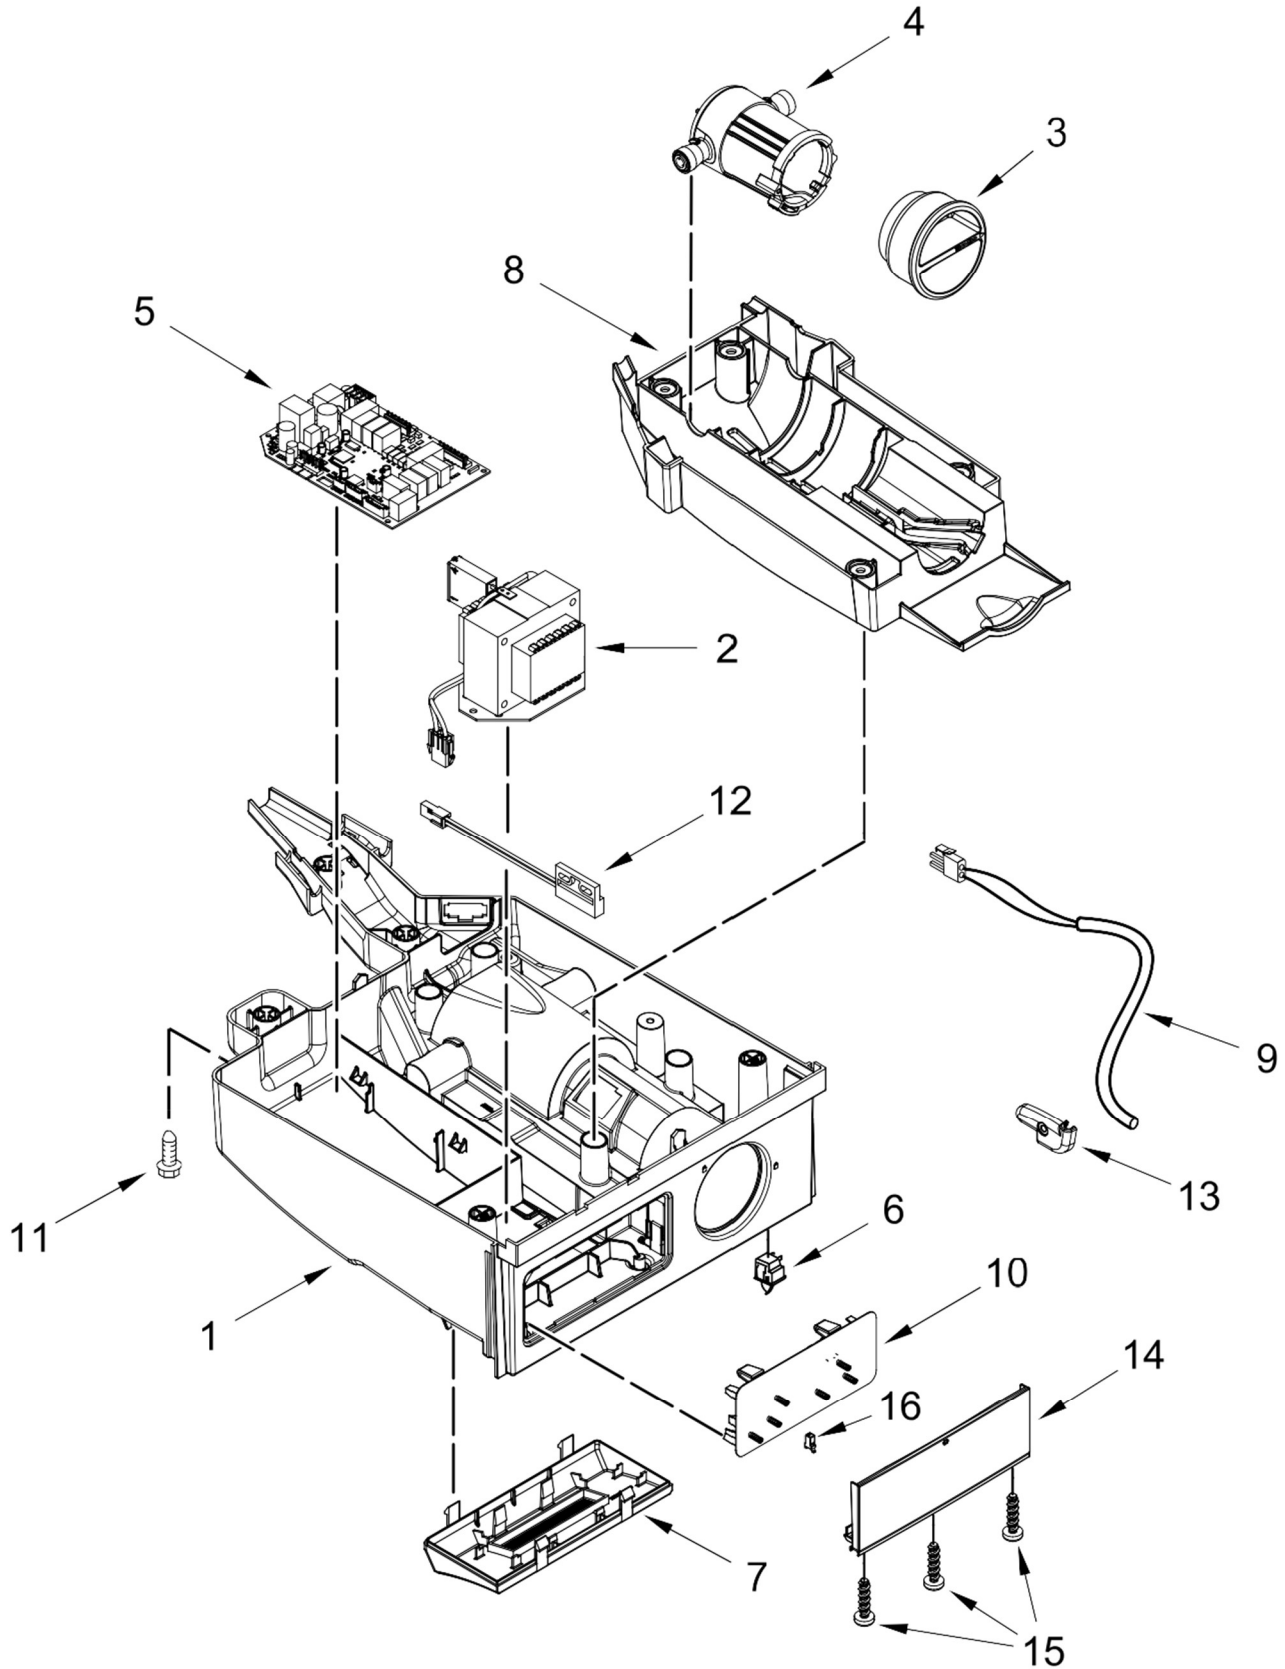

<u>Illus. No.</u>	<u>Part No.</u>	<u>Description</u>
14	W10486559	Stop, Top Door (Black)
	W10486561	Stop, Bottom Door (Black)
15	W10786919	Wrap, Door (Stainless)
16	W10476703	Hinge, Top (Black)
17		Cabinet and Liner (Not Serviced)
18	W10136199	Cover, Unit
19	8534075	Screw (Black)
20	W10501833	Filler, Top Endcap (Black)
	W10501849	Filler, Bottom Endcap (Black)
21	W10532250	Pad, Foam
22	3400240	Nut
23	W10737551	Tube, Drain
24	W10493422	Scoop
25		Handle, Door
	W10710254	Stainless

<u>Illus. No.</u>	<u>Part No.</u>	<u>Description</u>
26	2208136	Clip, Water Tube
27	W10531302	Screw (Black)
28	W10476696	Hinge, Bottom (Black)
29	2185712	Pin, Hinge
30	489048	Screw
31		Badge, Nameplate
	W10518673	Stainless
33	W10495264	Screw (Black)
35	3374849	Leg, Leveling
36	2185964	Grommet, Edge Guard (Black)
37	W10320117	Panel, Top (Black)
38	2217293	Gasket, Top Panel
39		Grill, Front
	2185571B	Black

Refrigerador KitchenAid KUIX305ESS2

<u>Illus.</u> <u>No.</u>	<u>Part No.</u>	<u>Description</u>	<u>Illus.</u> <u>No.</u>	<u>Part No.</u>	<u>Description</u>	<u>Illus.</u> <u>No.</u>	<u>Part No.</u>	<u>Description</u>
1	W10870921	Valve, Water (Includes Regulator)	8	W10678299	Waterline, Reservoir	15	3400886	Screw (Stainless)
2	W10772963	Tube, Pump	9	W10776033	Tube, Inlet	16	W10783275	Assembly, Grid
3	488208	Screw	10	836667	Spacer	17	W10340986	Cover, Grid
4	2185523	Dispenser, Water	11	2185625	Reservoir, Water Slide	18	W10489137	Reservoir, Water
5	W10218037	Evaporator	12	W10635836	Tube, Water Slide	19	3400884	Screw (Stainless)
6	W10489125	Pump, Reservoir Drain	13	W10512292	Cover, Bracket	20	W10555398	Cap, Drain
7	W10539379	Tube, Reservoir Drain	14	W10678300	Waterline, Valve	21	3400909	Grommet, Screw
						22	W10782423	Locking Ring (1/4)

Refrigerador KitchenAid KUIX305ESS2

Illus.

<u>No.</u>	<u>Part No.</u>	<u>Description</u>
1	W10747426	Pump, Recirculating (Includes Sensor)
2	W10489129	Bracket, Pump
3	W10764770	Assembly, Pump Wire

Refrigerador KitchenAid KUIX305ESS2