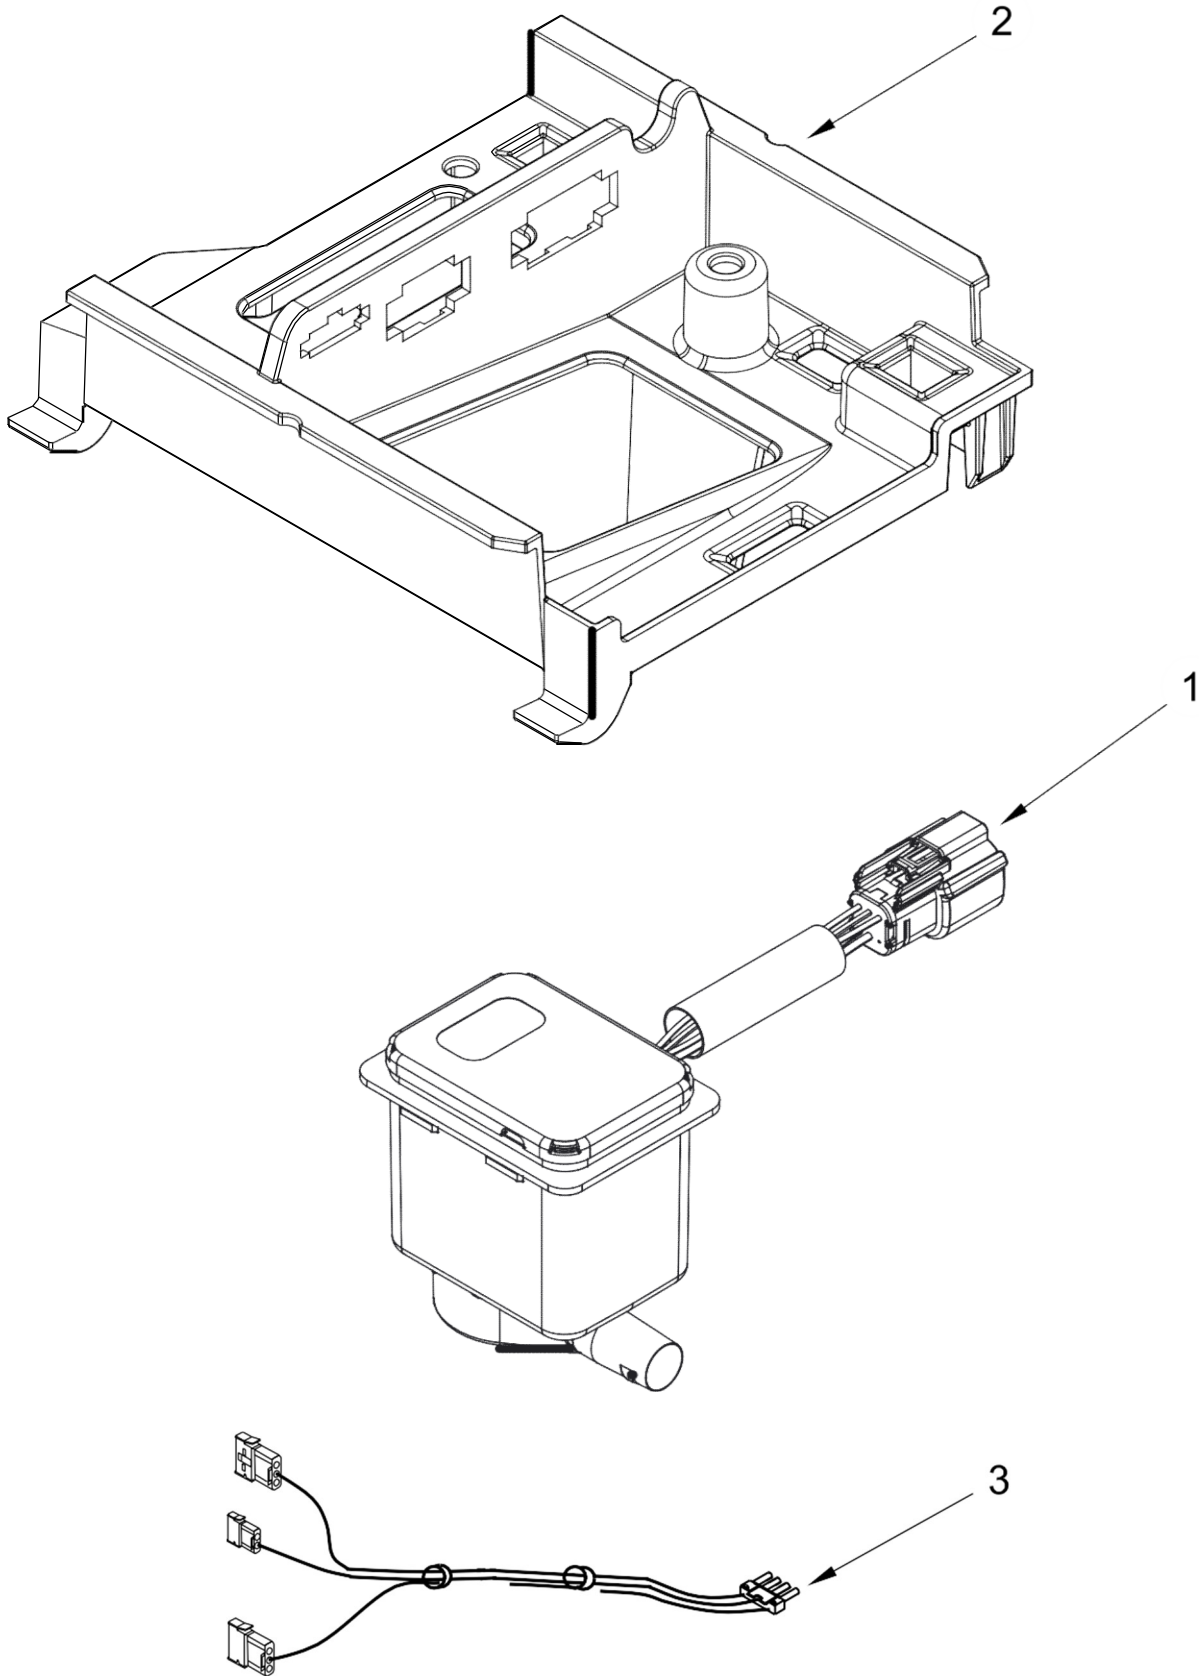

Refrigerador KitchenAid KUIX305ESS2

Illus.

<u>No.</u>	<u>Part No.</u>	<u>Description</u>
1	W10747426	Pump, Recirculating (Includes Sensor)
2	W10489129	Bracket, Pump
3	W10764770	Assembly, Pump Wire