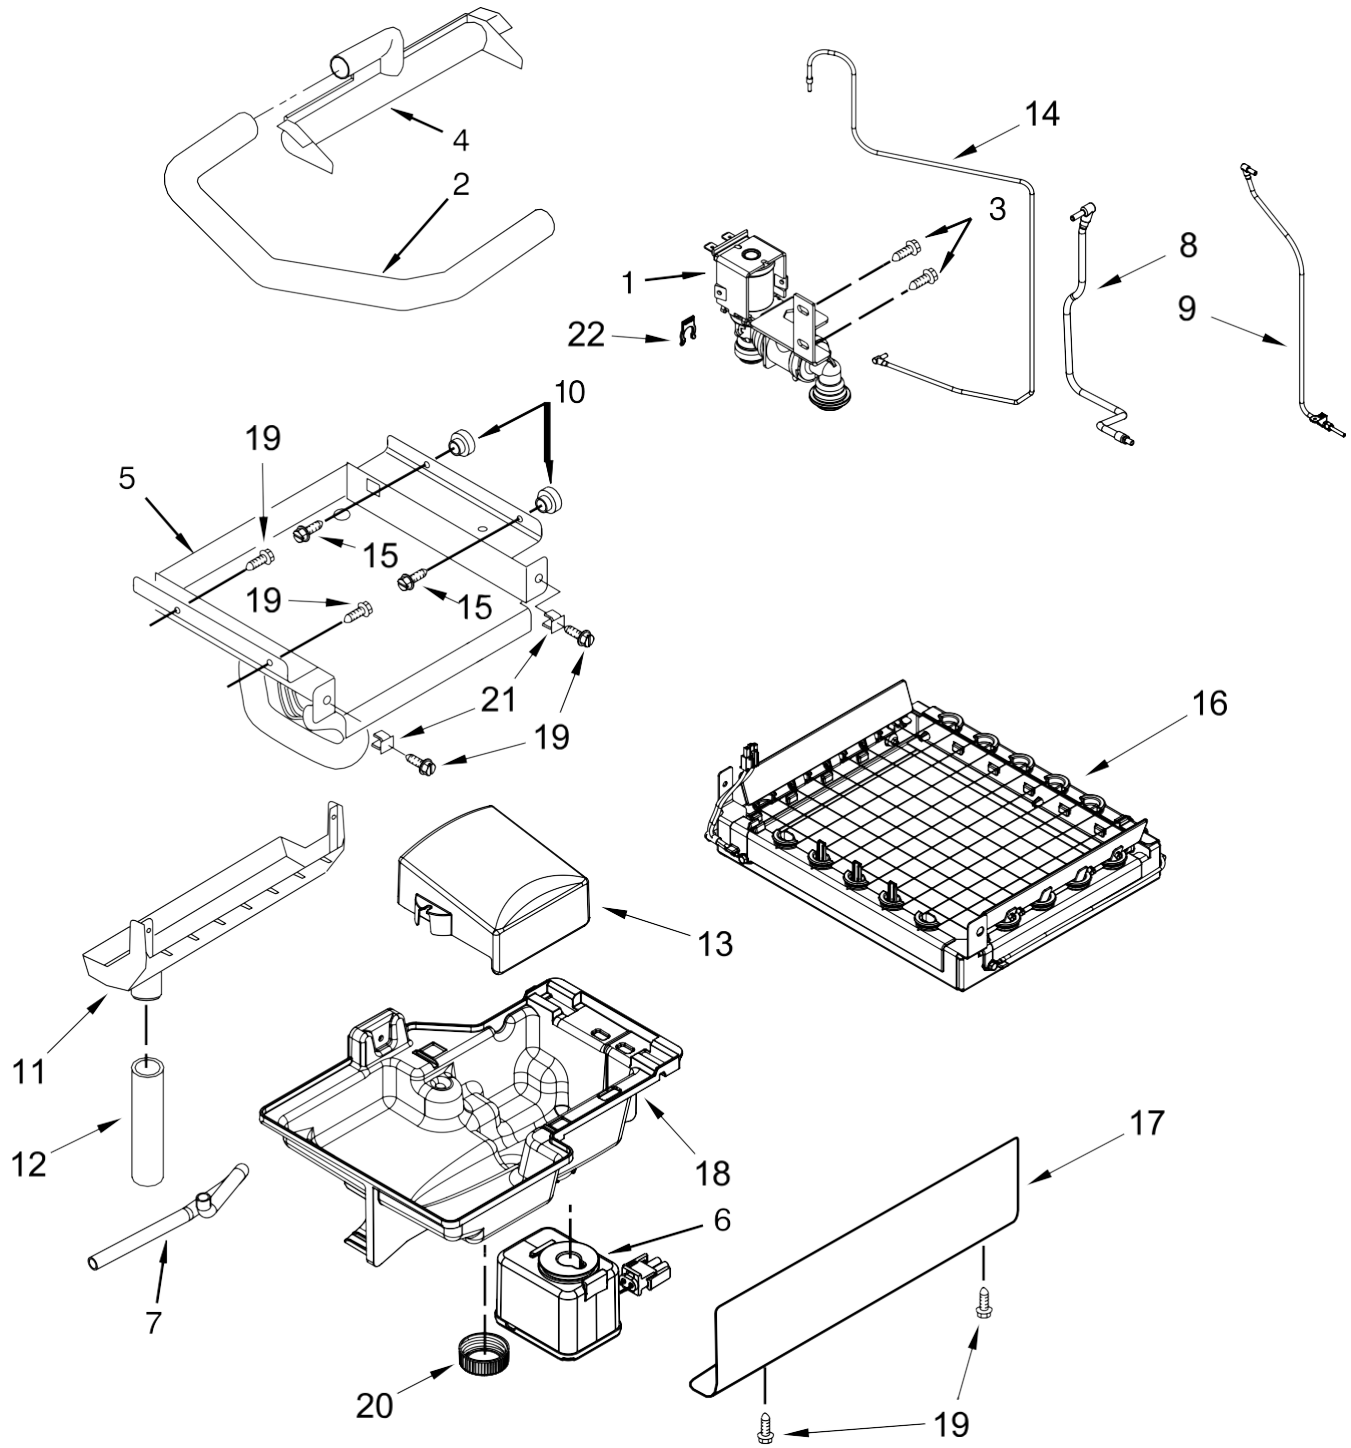

Refrigerador KitchenAid KUIX305ESS2

<u>Illus. No.</u>	<u>Part No.</u>	<u>Description</u>
1		Literature Parts
	W10541605	Use & Care Guide
	W10761663	Installation Instructions
	W10761657	Tech Sheet
2	3400886	Screw (Stainless)
3	2185742	Bin, Door
4	2185678	Spacer
5	2217394	Cover, Wiring
6	489442	Screw
7		Door
	W10502166	Black
8	W10486874	Cam, Door
9	W10529250	Assembly, Magnetic Catch
10	W10136999	Nut, Push-In
11	2217367	Gasket, Bottom
12	W10670799	Clamp, Hose
13	2217294	Gasket, Door

<u>Illus. No.</u>	<u>Part No.</u>	<u>Description</u>
14	W10486559	Stop, Top Door (Black)
	W10486561	Stop, Bottom Door (Black)
15	W10786919	Wrap, Door (Stainless)
16	W10476703	Hinge, Top (Black)
17		Cabinet and Liner (Not Serviced)
18	W10136199	Cover, Unit
19	8534075	Screw (Black)
20	W10501833	Filler, Top Endcap (Black)
	W10501849	Filler, Bottom Endcap (Black)
21	W10532250	Pad, Foam
22	3400240	Nut
23	W10737551	Tube, Drain
24	W10493422	Scoop
25		Handle, Door
	W10710254	Stainless

<u>Illus. No.</u>	<u>Part No.</u>	<u>Description</u>
26	2208136	Clip, Water Tube
27	W10531302	Screw (Black)
28	W10476696	Hinge, Bottom (Black)
29	2185712	Pin, Hinge
30	489048	Screw
31		Badge, Nameplate
	W10518673	Stainless
33	W10495264	Screw (Black)
35	3374849	Leg, Leveling
36	2185964	Grommet, Edge Guard (Black)
37	W10320117	Panel, Top (Black)
38	2217293	Gasket, Top Panel
39		Grill, Front
	2185571B	Black