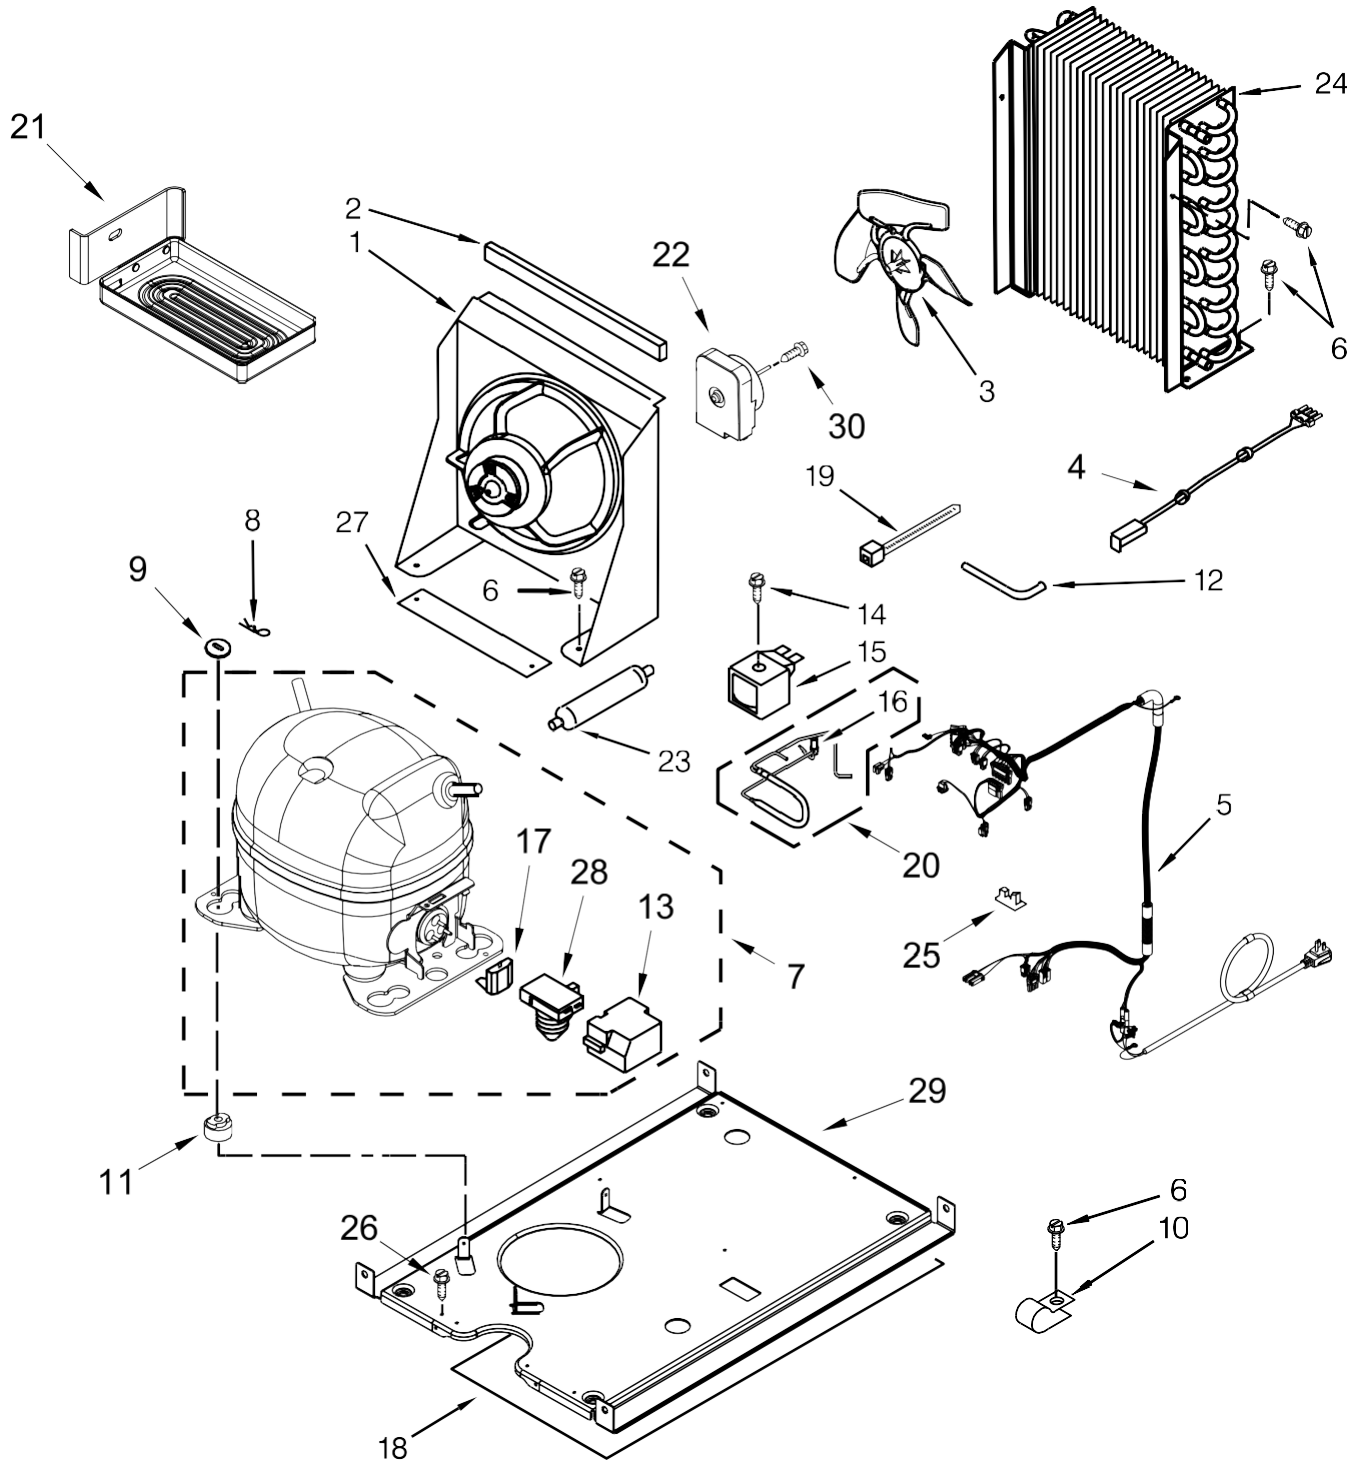

Refrigerador KitchenAid KUIX305ESS2

<u>Illus.</u> <u>No.</u>	<u>Part No.</u>	<u>Description</u>	<u>Illus.</u> <u>No.</u>	<u>Part No.</u>	<u>Description</u>	<u>Illus.</u> <u>No.</u>	<u>Part No.</u>	<u>Description</u>
1	2185532	Bracket, Fan Mounting	11	2217318	Grommet, Compressor	22	W10609117	Motor, Condenser Fan
2	2185675	Pad, Foam				23	W10200037	Drier
3	2188935	Blade, Fan	12	W10528572	Tube, Process	24	2313624	Condenser
4	2187629	Jumper, Wire (Condenser Fan)	13	2208371	Cover, Terminal	25	1115375	Clip, Wiring
5	W10460856	Assembly, Cabinet Wire	14	489472	Screw	26	488500	Screw
6	304392	Screw	15	W10206473	Coil, Solenoid	27	2217397	Pad, Foam
7	W10536005	Compressor	16	759113	Body, Solenoid Valve	28	2217224	Device, Start
8	A201435	Clip, Compressor Mounting	17	W10783194	Protector, Overload	29	2217445	Base, Unit
9	A201441	Shim	18	W10282061	Shield, Heat	30	8281196	Screw
10	2185960	Clamp, Power Cord	19	851095	Tie, Wire			REFRIGERANT CHARGE
			20	W10534030	Valve, Hot Gas			5.75 oz. (R-134A)
			21	W10615506	Tray, Drip