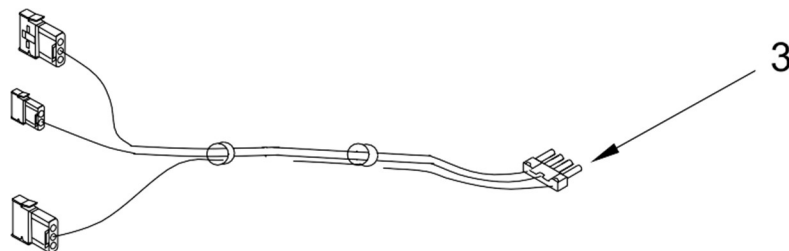

<u>Illus.</u> <u>No.</u>	<u>Part No.</u>	<u>Description</u>	<u>Illus.</u> <u>No.</u>	<u>Part No.</u>	<u>Description</u>	<u>Illus.</u> <u>No.</u>	<u>Part No.</u>	<u>Description</u>
1	W10870921	Valve, Water (Includes Regulator)	9	W11257051	Tube, Inlet	18	W10489137	Reservoir, Water
2	W10772963	Tube, Pump	10	836667	Spacer	19	3400884	Screw (Stainless)
3	W10782423	Locking Ring (1/4")	11	2185625	Reservoir, Water Slide	20	W10555398	Cap, Drain
4	2185523	Dispenser, Water	12	W10635836	Tube, Water Slide	21	3400909	Grommet, Screw
5	W10218037	Evaporator	13	W10512292	Cover, Bracket			
6	W11439192	Pump, Reservoir Drain	14	W10678300	Waterline, Valve			
7	W10539379	Tube, Reservoir Drain	15	3400886	Screw (Stainless)			
8	W10678299	Waterline, Reservoir	16	W10783275	Assembly, Grid			
			17	W10340986	Cover, Grid