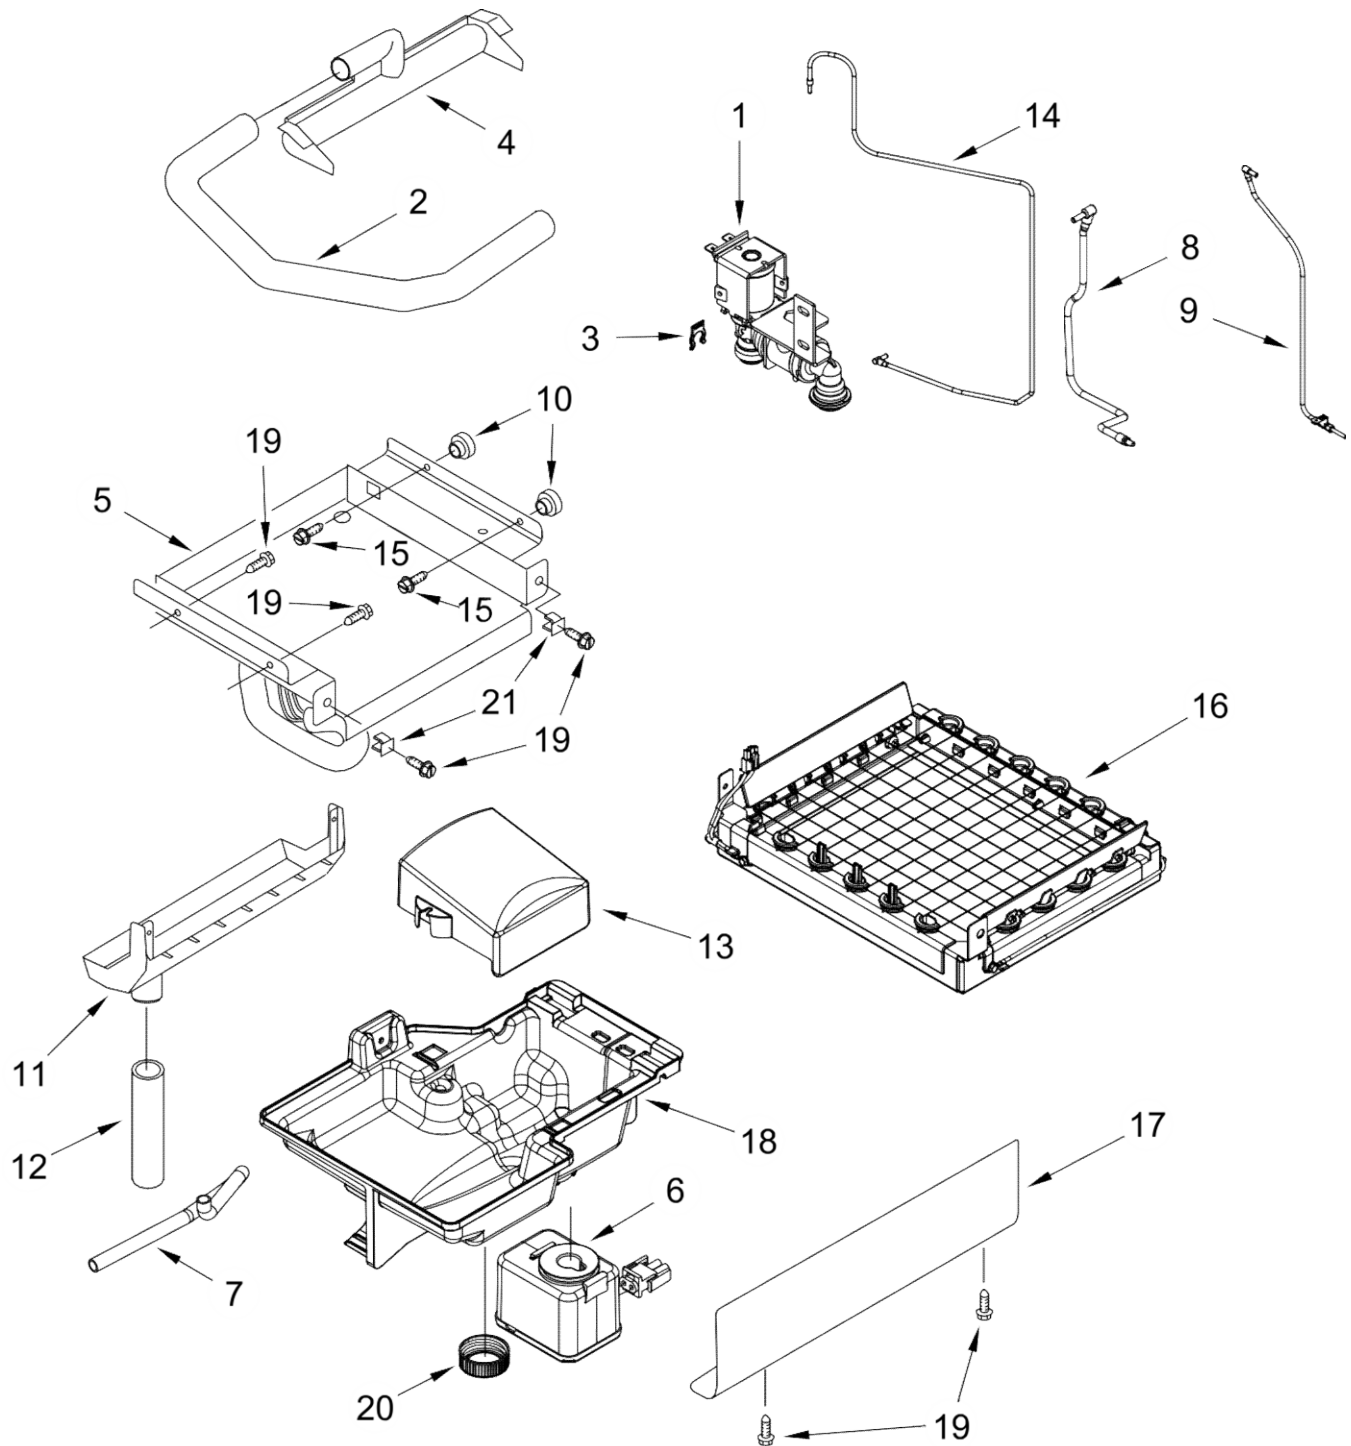

KitchenAid®

**AUTOMATIC ICE MAKER
Print Resistant**

MODELS:

KUIX535HPS01 (Stainless Steel)

KUIX535HBS01 (Black Stainless)

<u>Illus. No.</u>	<u>Part No.</u>	<u>Description</u>	<u>Illus. No.</u>	<u>Part No.</u>	<u>Description</u>	<u>Illus. No.</u>	<u>Part No.</u>	<u>Description</u>
1		Literature Parts	15	W11261378	Wrap, Door(Stainless)	29	348689	Screw
	W11390948	Owners Manual		W11250972	Wrap, Door (Black Stainless)	30	3400884	Screw (Stainless)
	W10761657	Tech Sheet				31	W10518673	Nameplate
2	8534077	Screw (White)	16	W11243472	Cover, Top Hinge(Black)	32	W10495264	Screw (Black)
3	W10734102	Bin, Door				33	357640	Screw
4	2185678	Spacer	17		Cabinet and Liner (Not Serviced)	34	2185927	Holder, Scoop
5	2217394	Cover, Wiring				35	3374849	Leg, Leveling
6	489442	Screw	18	W11256688	Cover, Unit	36	W11212764	Pin, Limit
7		Door	19	8534075	Screw (Black)	37		Panel, Top
	W11263351	Black	20	W11257325	Cover Cap, Hinge		W11246183	Black
8	W11309649	Cam,Door	21	W11505640	Pad, Foam	38	2217293	Gasket, Top Panel
9	W10529250	Assembly, Magnetic Catch	22	3400240	Nut	39		Grill, Front
10	W10136999	Nut, Push-In	23	W10738312	Tube, Bin to Pump		W11197601	Black
11	W11165597	Gasket, Bottom	24	W10493422	Scoop	40	W10531302	Screw (Black)
12	489505	Clamp, Hose	25		Handle, Door	41	W11176752	Hinge Assembly, Top
13	2217294	Gasket, Door		W11450233	Stainless	42	W11176753	Hinge Assembly, Bottom
14	W11309752	Sidecap, Top (Black)	26	2208136	Clip, Water Tube			
	W11309756	Sidecap, Bottom(Black)	27	3196184	Screw			
			28	W11243473	Cover, Bottom Hinge (Black)			