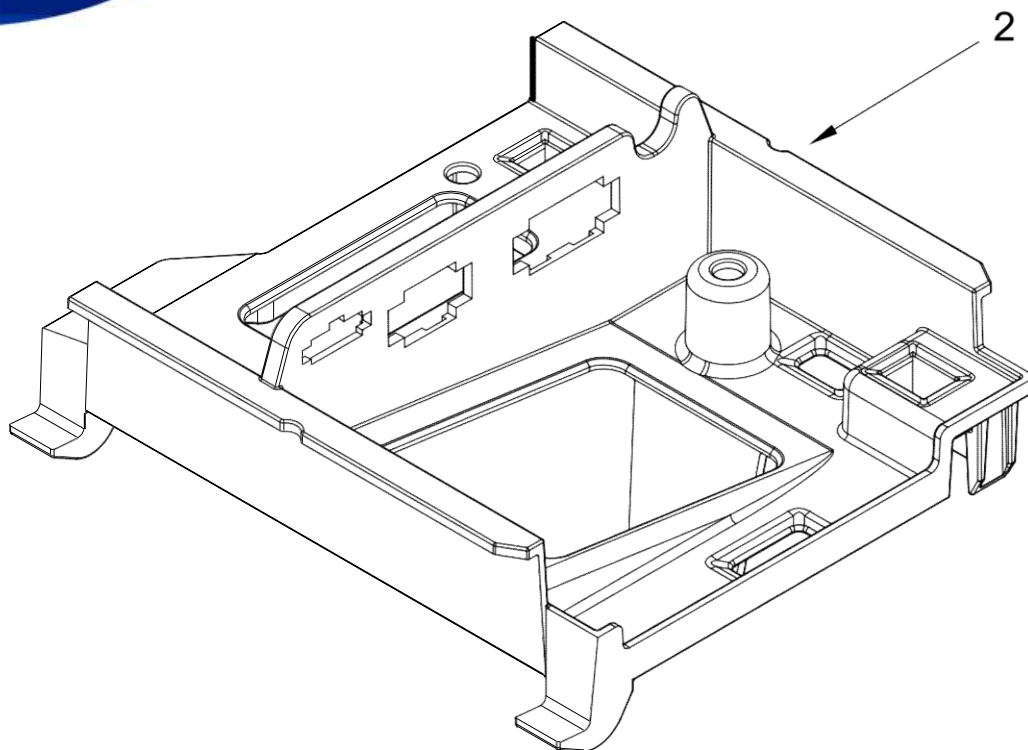

<u>Illus.</u> <u>No.</u>	<u>Part No.</u>	<u>Description</u>	<u>Illus.</u> <u>No.</u>	<u>Part No.</u>	<u>Description</u>	<u>Illus.</u> <u>No.</u>	<u>Part No.</u>	<u>Description</u>
1	W10870921	Valve, Water (Includes Regulator)	9	W11257051	Tube, Inlet	18	W10489137	Reservoir, Water
2	W10772963	Tube, Pump	10	836667	Spacer	19	3400884	Screw (Stainless)
3	W10782423	Locking Ring (1/4")	11	2185625	Reservoir, Water Slide	20	W10555398	Cap, Drain
4	2185523	Dispenser, Water	12	W10635836	Tube, Water Slide	21	3400909	Grommet, Screw
5	W10218037	Evaporator	13	W10512292	Cover, Bracket			
6	W11439192	Pump, Reservoir Drain	14	W10678300	Waterline, Valve			
7	W10539379	Tube, Reservoir Drain	15	3400886	Screw (Stainless)			
8	W10678299	Waterline, Reservoir	16	W10783275	Assembly, Grid			
			17	W10340986	Cover, Grid