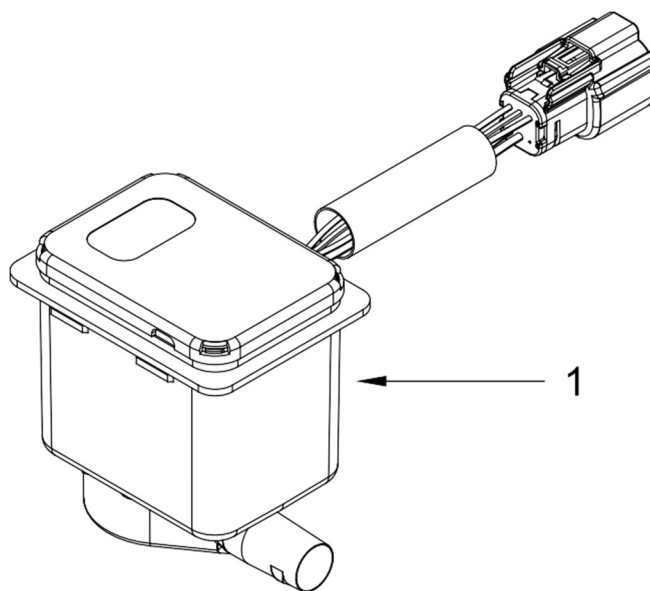

<u>Illus.</u> <u>No.</u>	<u>Part No.</u>	<u>Description</u>	<u>Illus.</u> <u>No.</u>	<u>Part No.</u>	<u>Description</u>	<u>Illus.</u> <u>No.</u>	<u>Part No.</u>	<u>Description</u>
1	W10870921	Valve, Water (Includes Regulator)	9	W11257051	Tube, Inlet	18	W10489137	Reservoir, Water
2	W10772963	Tube, Pump	10	836667	Spacer	19	3400884	Screw (Stainless)
3	W10782423	Locking Ring (1/4")	11	2185625	Reservoir, Water Slide	20	W10555398	Cap, Drain
4	2185523	Dispenser, Water	12	W10635836	Tube, Water Slide	21	3400909	Grommet, Screw
5	W10218037	Evaporator	13	W10512292	Cover, Bracket			
6	W11439192	Pump, Reservoir Drain	14	W10678300	Waterline, Valve			
7	W10539379	Tube, Reservoir Drain	15	3400886	Screw (Stainless)			
8	W10678299	Waterline, Reservoir	16	W10783275	Assembly, Grid			
			17	W10340986	Cover, Grid