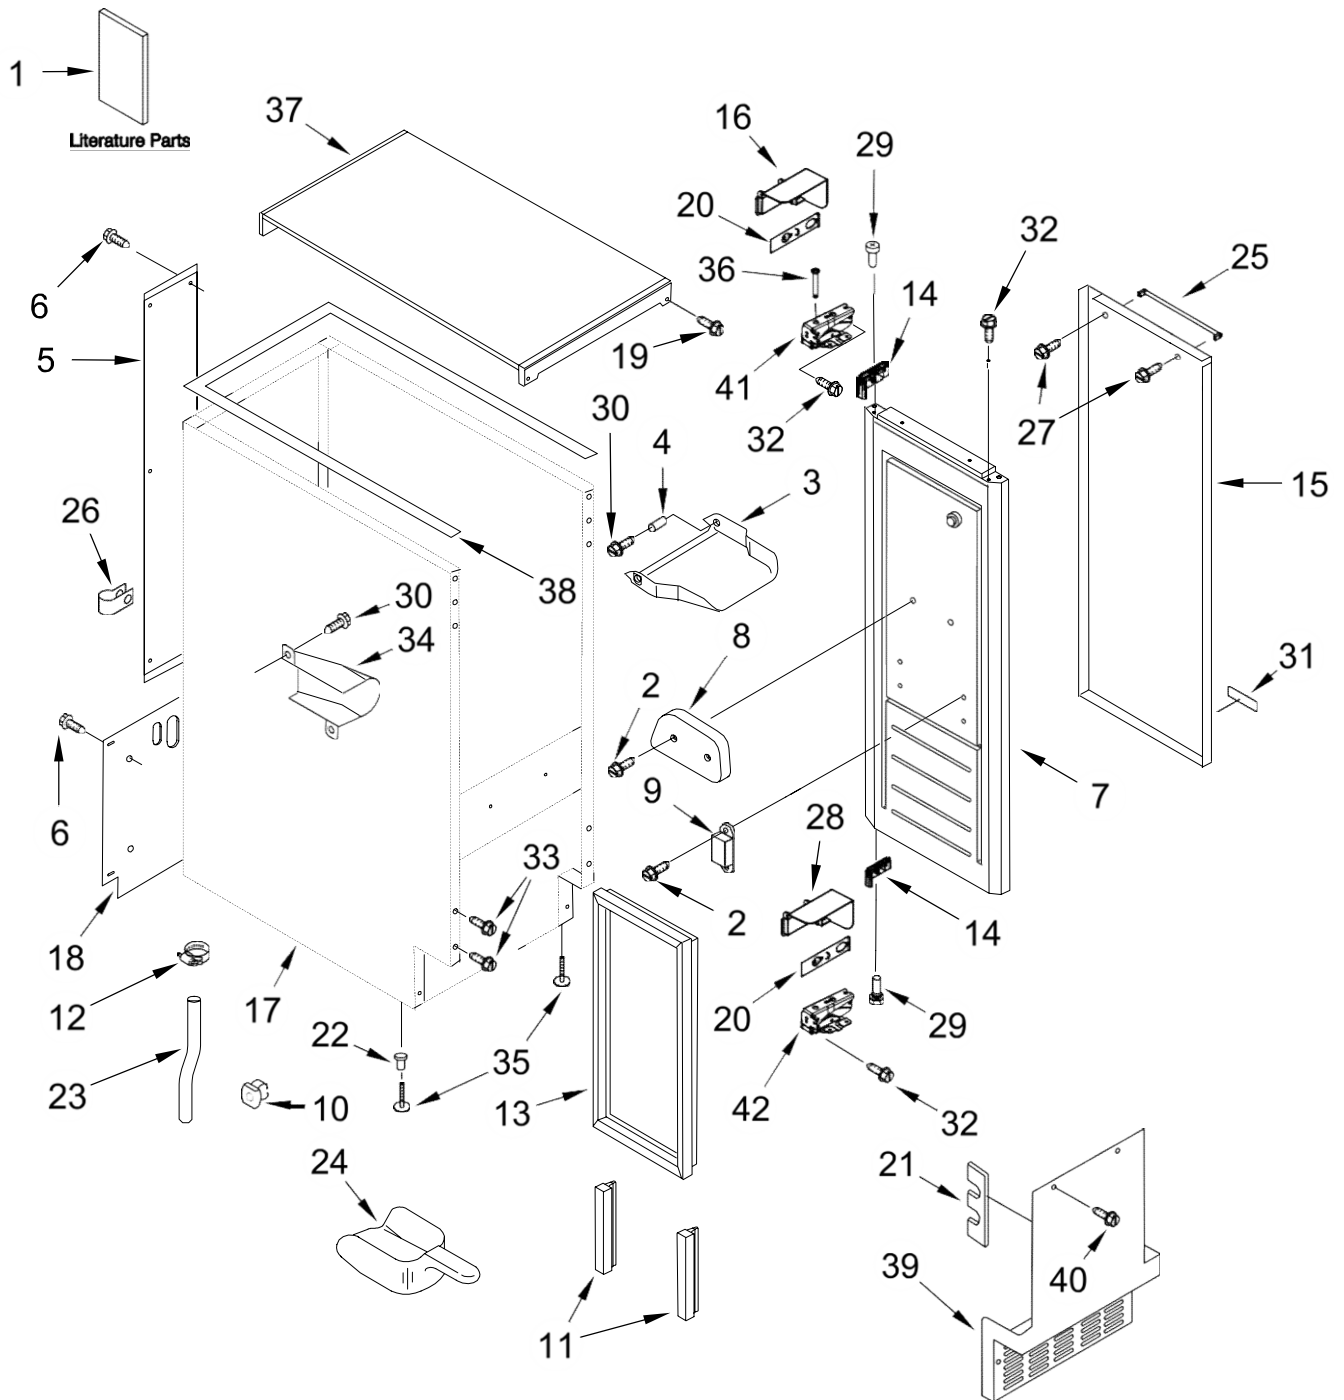

KitchenAid®

**AUTOMATIC ICE MAKER
Print Resistant**

MODELS:

KUIX535HPS01 (Stainless Steel)

KUIX535HBS01 (Black Stainless)

<u>Illus. No.</u>	<u>Part No.</u>	<u>Description</u>	<u>Illus. No.</u>	<u>Part No.</u>	<u>Description</u>	<u>Illus. No.</u>	<u>Part No.</u>	<u>Description</u>
1		Literature Parts	15	W11261378	Wrap, Door(Stainless)	29	348689	Screw
	W11390948	Owners Manual		W11250972	Wrap, Door (Black Stainless)	30	3400884	Screw (Stainless)
	W10761657	Tech Sheet				31	W10518673	Nameplate
2	8534077	Screw (White)	16	W11243472	Cover, Top Hinge(Black)	32	W10495264	Screw (Black)
3	W10734102	Bin, Door				33	357640	Screw
4	2185678	Spacer	17		Cabinet and Liner (Not Serviced)	34	2185927	Holder, Scoop
5	2217394	Cover, Wiring				35	3374849	Leg, Leveling
6	489442	Screw	18	W11256688	Cover, Unit	36	W11212764	Pin, Limit
7		Door	19	8534075	Screw (Black)	37		Panel, Top
	W11263351	Black	20	W11257325	Cover Cap, Hinge		W11246183	Black
8	W11309649	Cam,Door	21	W11505640	Pad, Foam	38	2217293	Gasket, Top Panel
9	W10529250	Assembly, Magnetic Catch	22	3400240	Nut	39		Grill, Front
10	W10136999	Nut, Push-In	23	W10738312	Tube, Bin to Pump		W11197601	Black
11	W11165597	Gasket, Bottom	24	W10493422	Scoop	40	W10531302	Screw (Black)
12	489505	Clamp, Hose	25		Handle, Door	41	W11176752	Hinge Assembly, Top
13	2217294	Gasket, Door		W11450233	Stainless	42	W11176753	Hinge Assembly, Bottom
14	W11309752	Sidecap, Top (Black)	26	2208136	Clip, Water Tube			
	W11309756	Sidecap, Bottom(Black)	27	3196184	Screw			
			28	W11243473	Cover, Bottom Hinge (Black)			