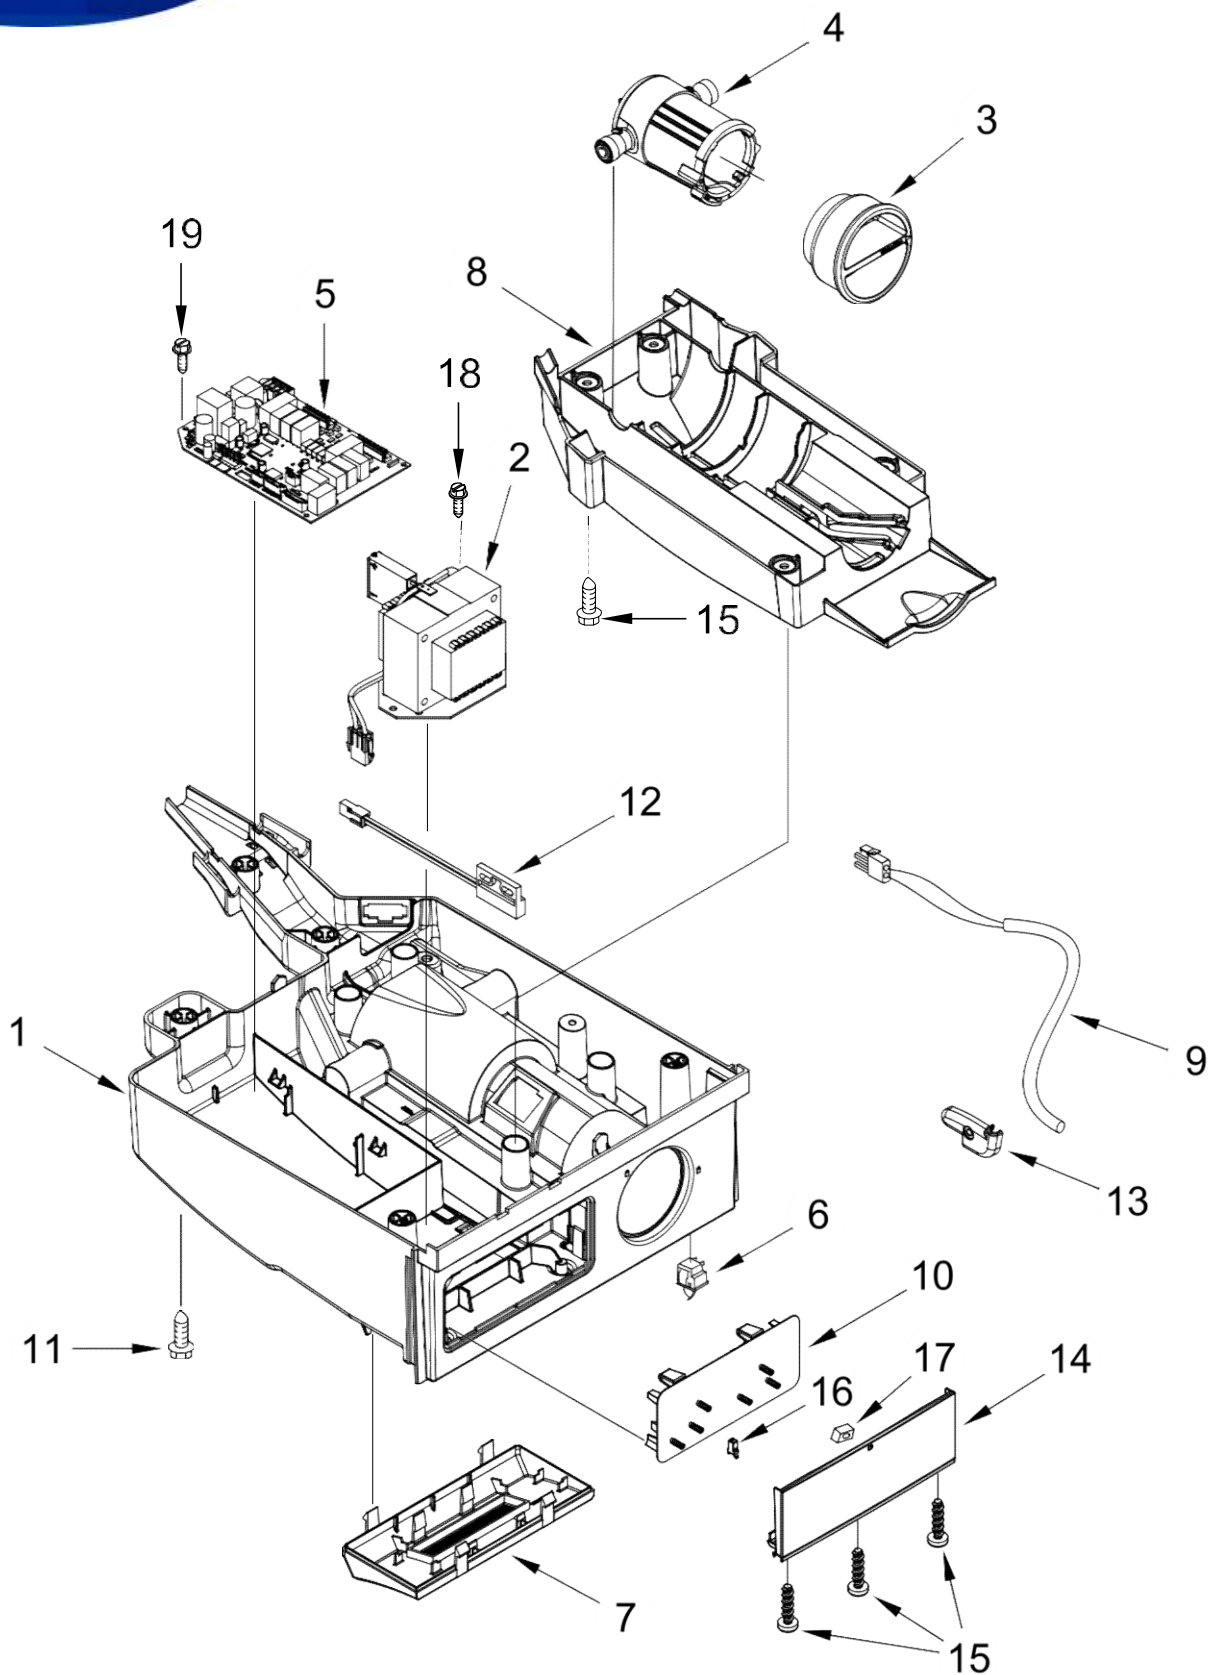

<u>Illus.</u> <u>No.</u>	<u>Part No.</u>	<u>Description</u>	<u>Illus.</u> <u>No.</u>	<u>Part No.</u>	<u>Description</u>	<u>Illus.</u> <u>No.</u>	<u>Part No.</u>	<u>Description</u>
1	W10475405	Housing, Control	7	W10492487	Assembly, Diamond LED	13	W10526623	Clamp, Thermistor
2	W10485951	Transformer	8	W10475416	Cover, Filter	14	W10545357	Assembly, Fascia
3	W10800355	Filter cap	9	W10511923	Thermistor, Bin	15	9741232	Screw
4	W11168063	Assembly, Water Filter Housing	10	W11116270	Assembly, Control	16	2223877	Latch, Push
5	W10886282	Control, Electronic	11	12990501	Screw	17	W11332210	Damper, Fascia
6	W10847852	Switch, Rocker	12	W11105994	Switch, Reed	18	W10165274	Screw
						19	489214	Screw