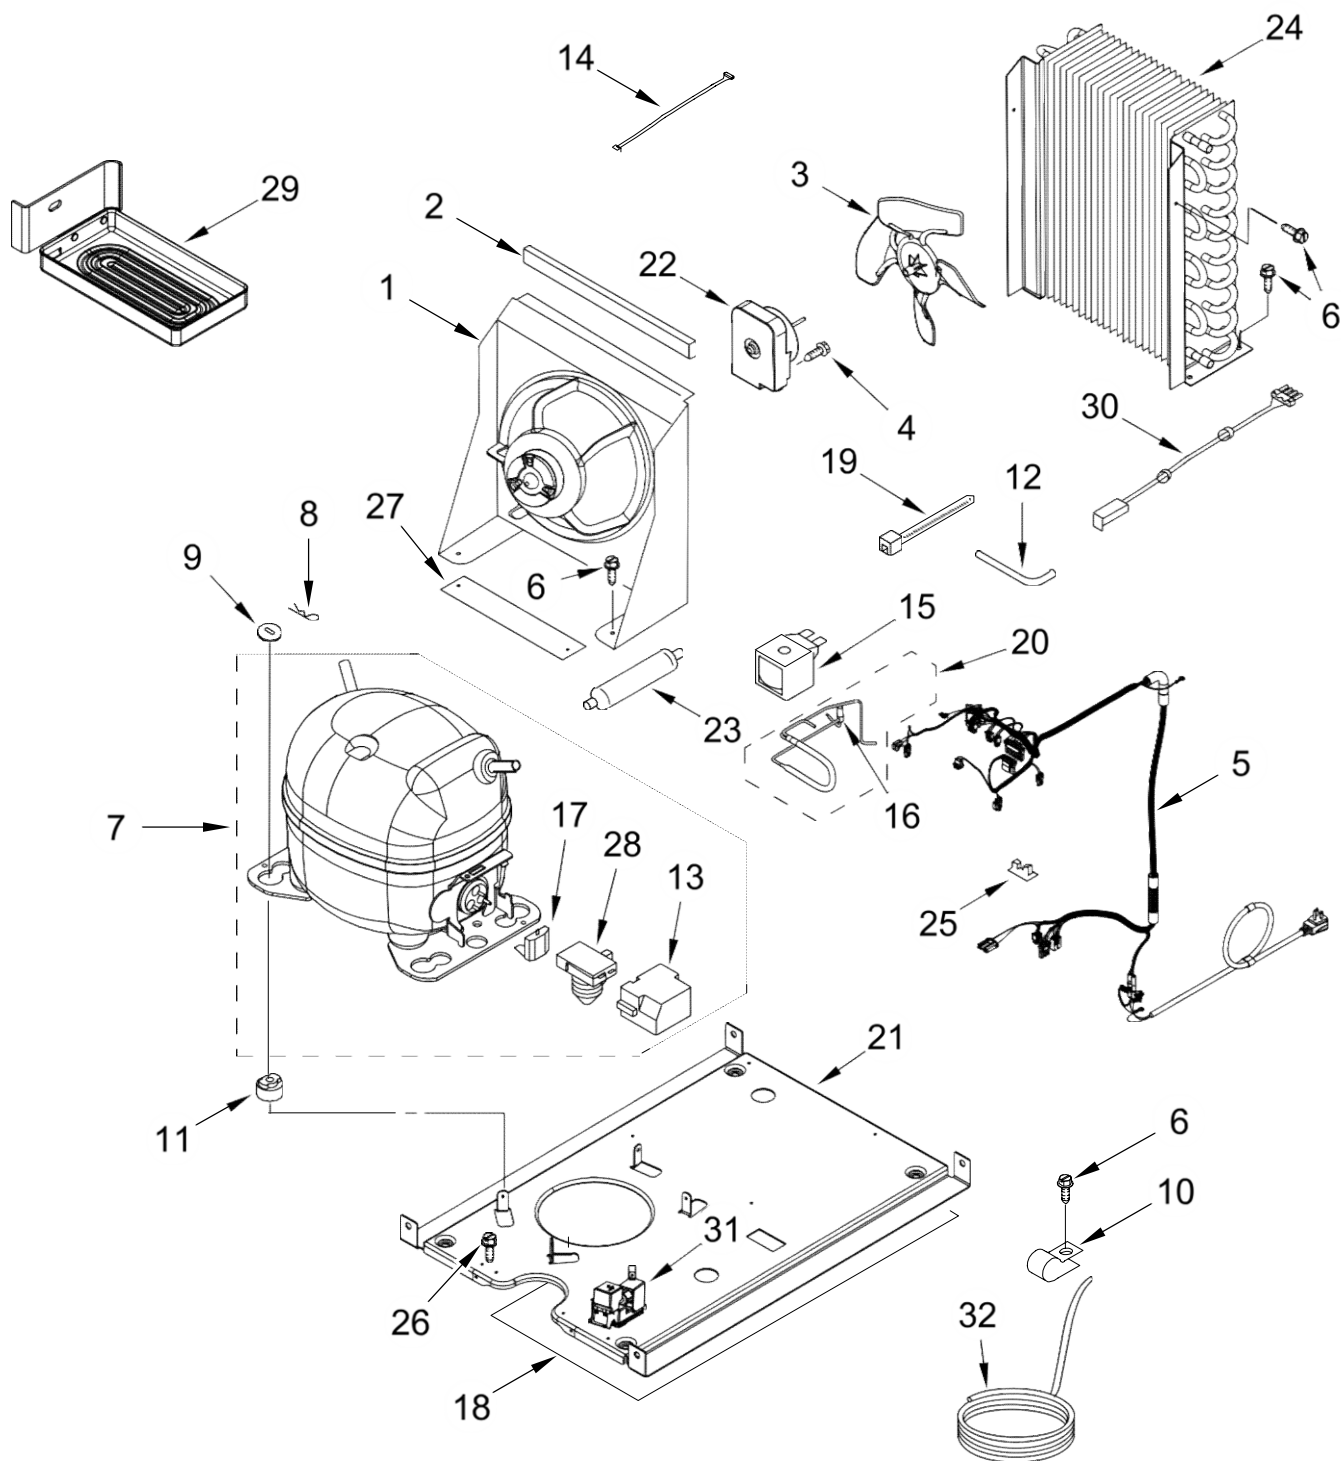

Ilus.No. Part No. Description

- | | | |
|---|-----------|--|
| 1 | W11439191 | Pump, Recirculating
(Includes Sensor) |
| 2 | W10489129 | Bracket, Pump |
| 3 | W10764770 | Assembly, Pump Wire |

<u>Illus.</u> <u>No.</u>	<u>Part No.</u>	<u>Description</u>	<u>Illus.</u> <u>No.</u>	<u>Part No.</u>	<u>Description</u>	<u>Illus.</u> <u>No.</u>	<u>Part No.</u>	<u>Description</u>
1	W10475405	Housing, Control	7	W10492487	Assembly, Diamond LED	13	W10526623	Clamp, Thermistor
2	W10485951	Transformer	8	W10475416	Cover, Filter	14	W10545357	Assembly, Fascia
3	W10800355	Filter cap	9	W10511923	Thermistor, Bin	15	9741232	Screw
4	W11168063	Assembly, Water Filter Housing	10	W11116270	Assembly, Control	16	2223877	Latch, Push
5	W10886282	Control, Electronic	11	12990501	Screw	17	W11332210	Damper, Fascia
6	W10847852	Switch, Rocker	12	W11105994	Switch, Reed	18	W10165274	Screw
						19	489214	Screw