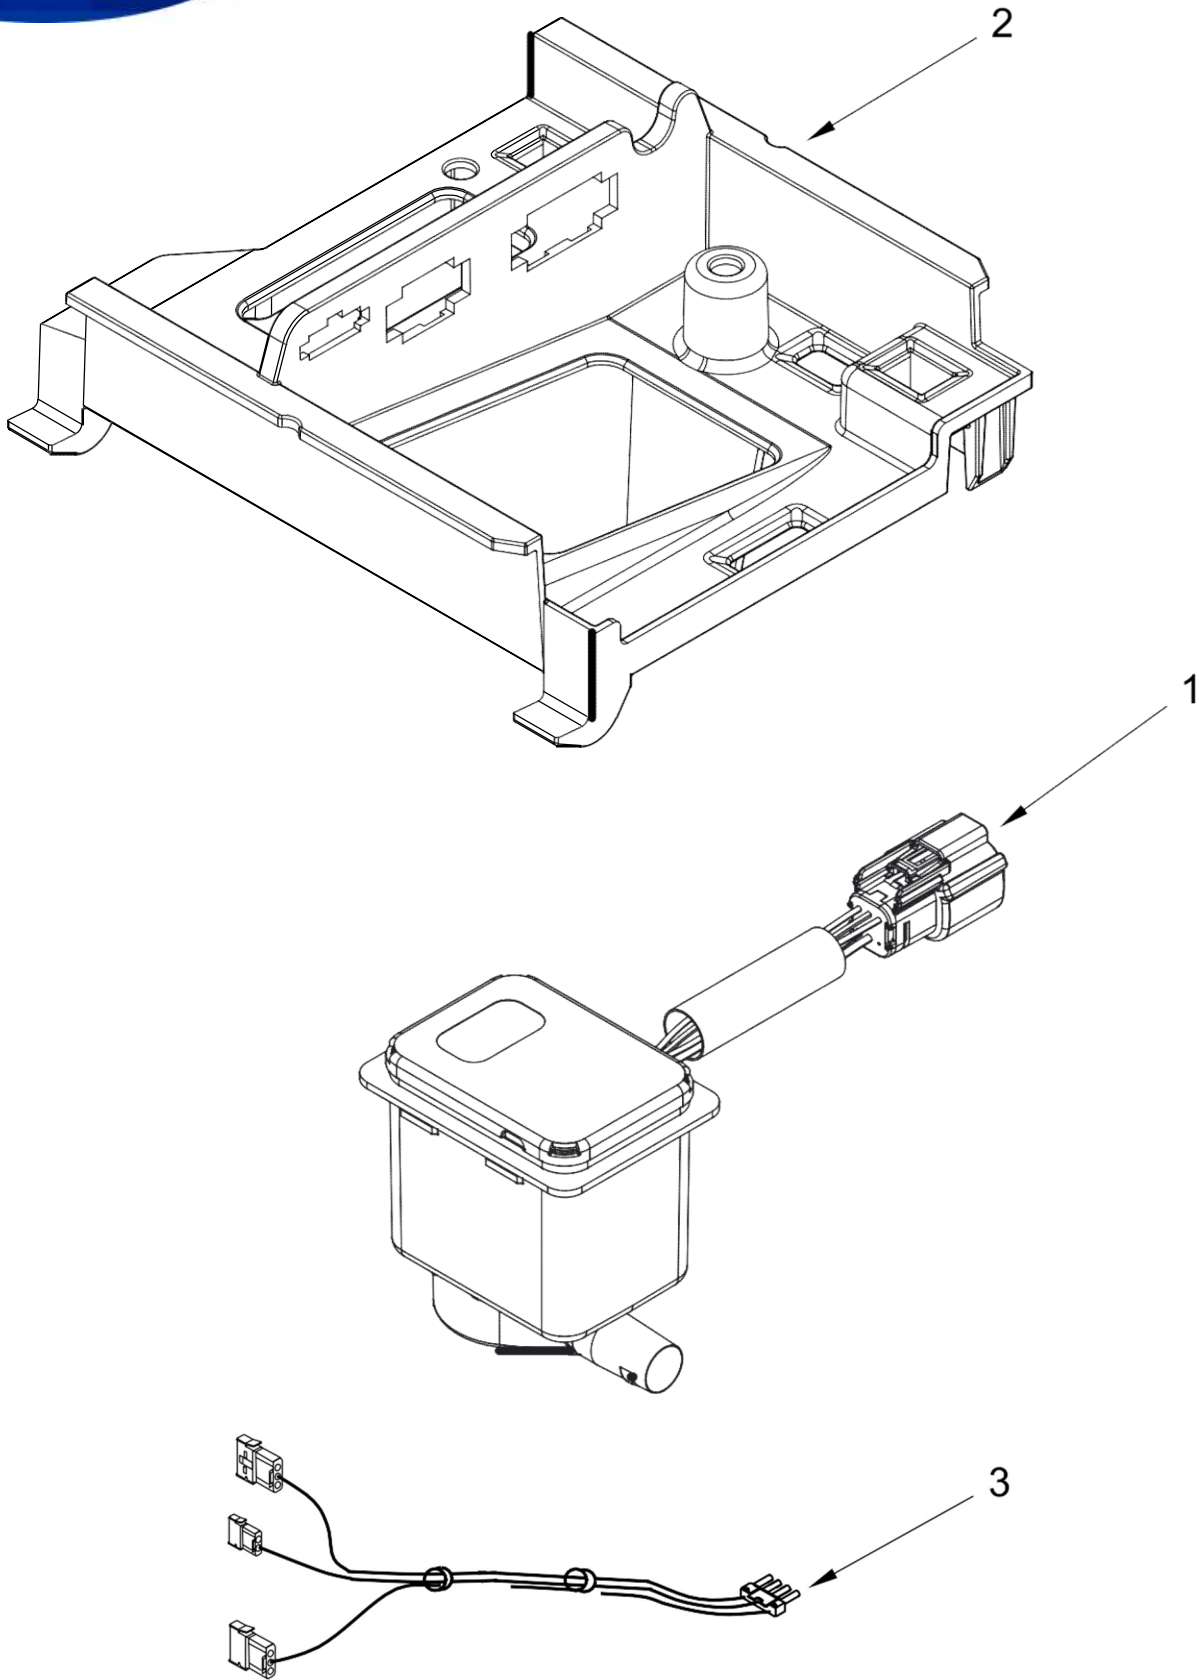

KitchenAid®

AUTOMATIC ICE MAKER

MODELS:

KUIX535HBS00 (Black Stainless)

KUIX535HPS00 (Stainless)

<u>Illus. No.</u>	<u>Part No.</u>	<u>Description</u>	<u>Illus. No.</u>	<u>Part No.</u>	<u>Description</u>	<u>Illus. No.</u>	<u>Part No.</u>	<u>Description</u>
1		Literature Parts	15	W11250972	Wrap, Door (Black Stainless)	28	W11243473	Cover, Bottom Hinge (Black)
	W11246207	Use & Care Guide		W11261378	Wrap, Door (Stainless)	29	W10308751	Screw (Black)
	W11246206	Installation Instructions				30	489048	Screw
	W10761657	Tech Sheet	16	W11243472	Cover, Top Hinge (Black)	31		Nameplate
2	3400886	Screw (Stainless)			Cabinet and Liner (Not Serviced)		W10518673	Stainless
3	W10734102	Bin, Door	17			32	348689	Screw
4	2185678	Spacer	18	W11256688	Cover, Unit	33	W10495264	Screw (Black)
5	2217394	Cover, Wiring	19	8534075	Screw (Black)	34	2185927	Holder, Scoop
6	489442	Screw	20	W10501833	Filler, Top Endcap (Black)	35	3374849	Leg, Leveling
7		Door				36	W10619836	Grommet, Edge Guard
	W11264157	Black		W10501849	Filler, Bottom Endcap (Black)	37	W10320117	Panel, Top (Black)
8	W10486874	Cam, Door				38	2217293	Gasket, Top Panel
9	W10529250	Assembly, Magnetic Catch	21	W11173207	Pad, Foam	39		Grill, Front
			22	3400240	Nut		W11197601	Black
10	W10136999	Nut, Push-In	23	W10738312	Tube, Bin to Pump	40	W10531302	Screw (Black)
11	W11165597	Gasket, Bottom	24	W10493422	Scoop	41	W11176752	Hinge Assembly, Top
12	W10670799	Clamp, Hose	25		Handle, Door	42	W11176753	Hinge Assembly, Bottom
13	2217294	Gasket, Door		W10710254	Stainless			
14	W11197599	Sidecap, Top (Black)	26	2208136	Clip, Water Tube	43	W11257326	Cover Cap, Hinge
	W11197600	Sidecap, Bottom (Black)	27	3400237	Screw	44	W11212764	Pin, Limit

REFRIGERADOR KUIX535H

Ilus.

No. Part No. Description

- | | | |
|---|-----------|--|
| 1 | W11176264 | Pump, Recirculating
(Includes Sensor) |
| 2 | W10489129 | Bracket, Pump |
| 3 | W10764770 | Assembly, Pump Wire |