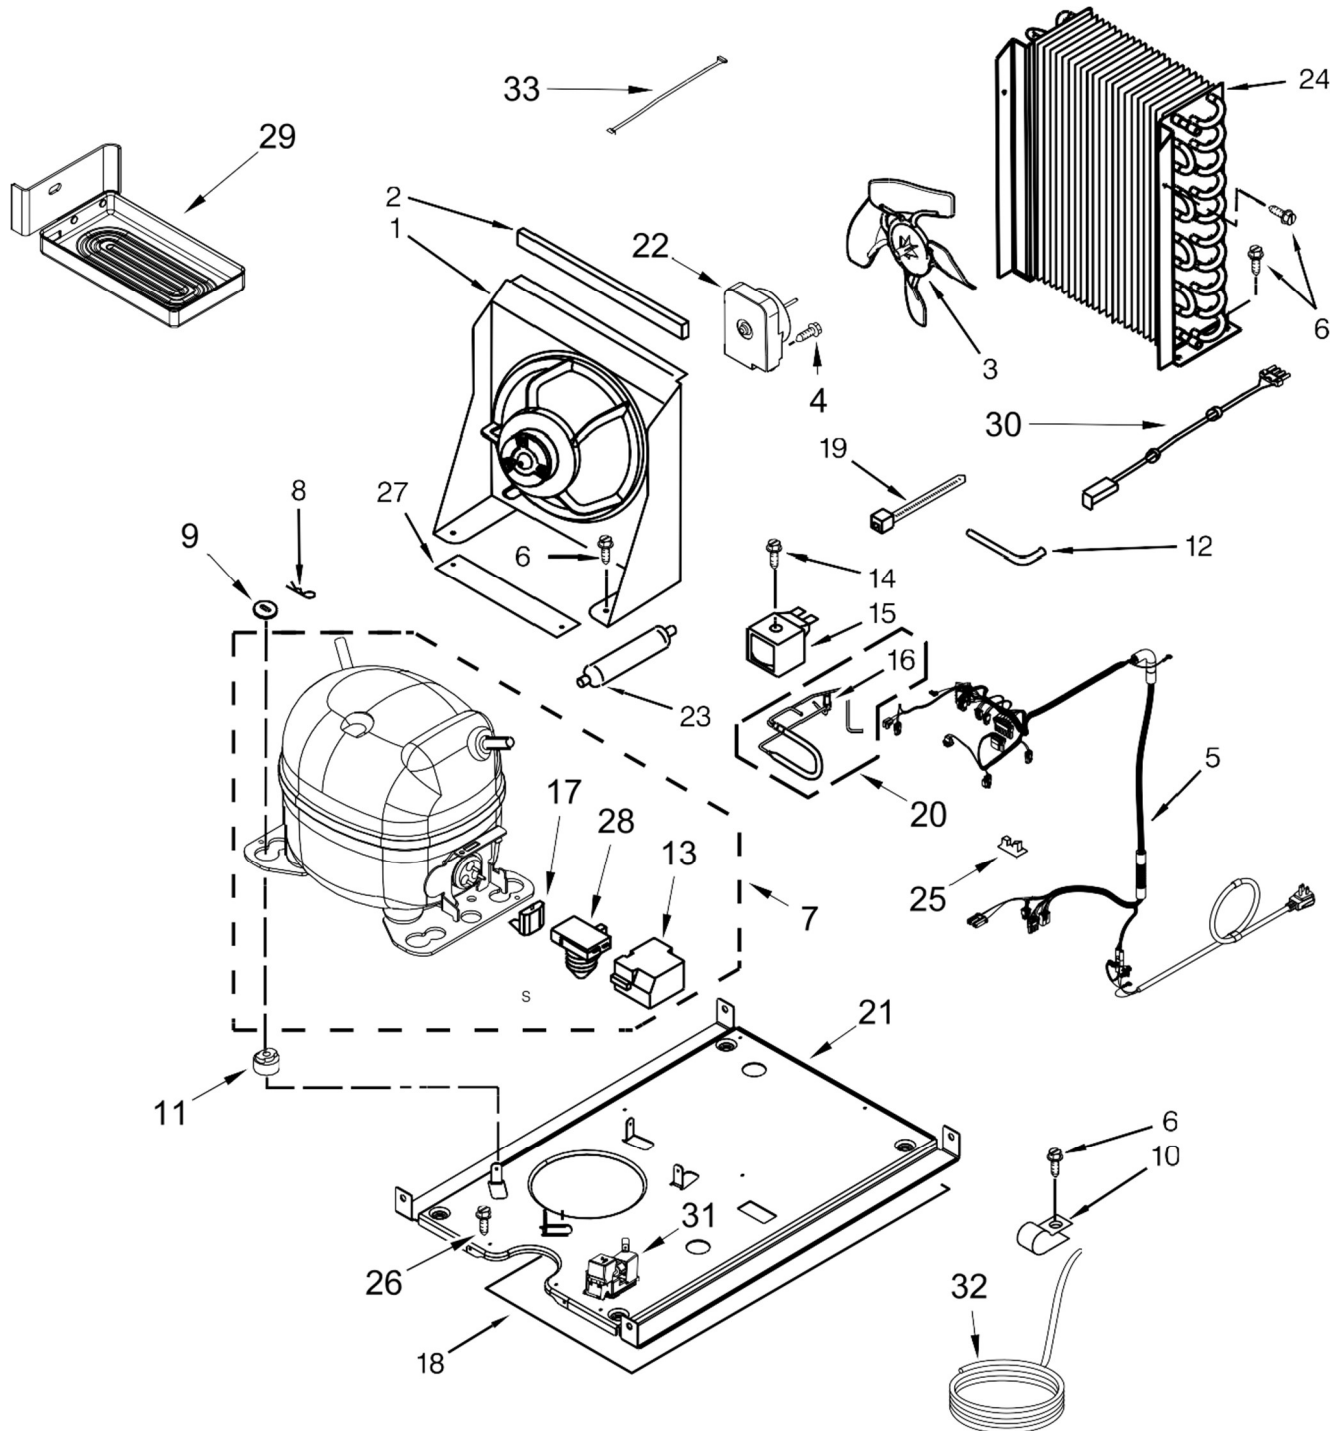

<u>Illus. No.</u>	<u>Part No.</u>	<u>Description</u>	<u>Illus. No.</u>	<u>Part No.</u>	<u>Description</u>	<u>Illus. No.</u>	<u>Part No.</u>	<u>Description</u>
1	2185532	Bracket, Fan Mounting	12	W10528572	Tube, Process	25	1115375	Clip, Wiring
2	2185675	Pad, Foam	13	2208371	Cover, Terminal	26	488500	Screw
3	2188935	Blade, Fan	14	489472	Screw	27	2217397	Pad, Foam
4	8281196	Screw	15	W10206473	Coil, Solenoid	28	2217224	Device, Start
5	W10917834	Assembly, Cabinet Wire	16	759113	Body, Solenoid Valve	29	W10615506	Tray, Drip
6	304392	Screw	17	W10783194	Protector, Overload	30	2187629	Jumper, Wire (Condenser Fan)
7	W10536005	Compressor	18	W10282061	Shield, Heat	31	W10702856	Assembly, Drain Pump
8	A201435	Clip, Compressor Mounting	19	2185788	Clamp, Cable	32	W10762338	Hose, Drain
9	A201441	Shim	20	W10534030	Valve, Hot Gas	33	W11086824	Wire Assembly, Jumper
10	2185960	Clamp, Power Cord	21	2217445	Base, Unit			REFRIGERANT CHARGE
11	2217318	Grommet, Compressor	22	W10909377	Motor, Condenser Fan			5.75 oz. (R-134A)
			23	W10200037	Drier			
			24	2313624	Condenser