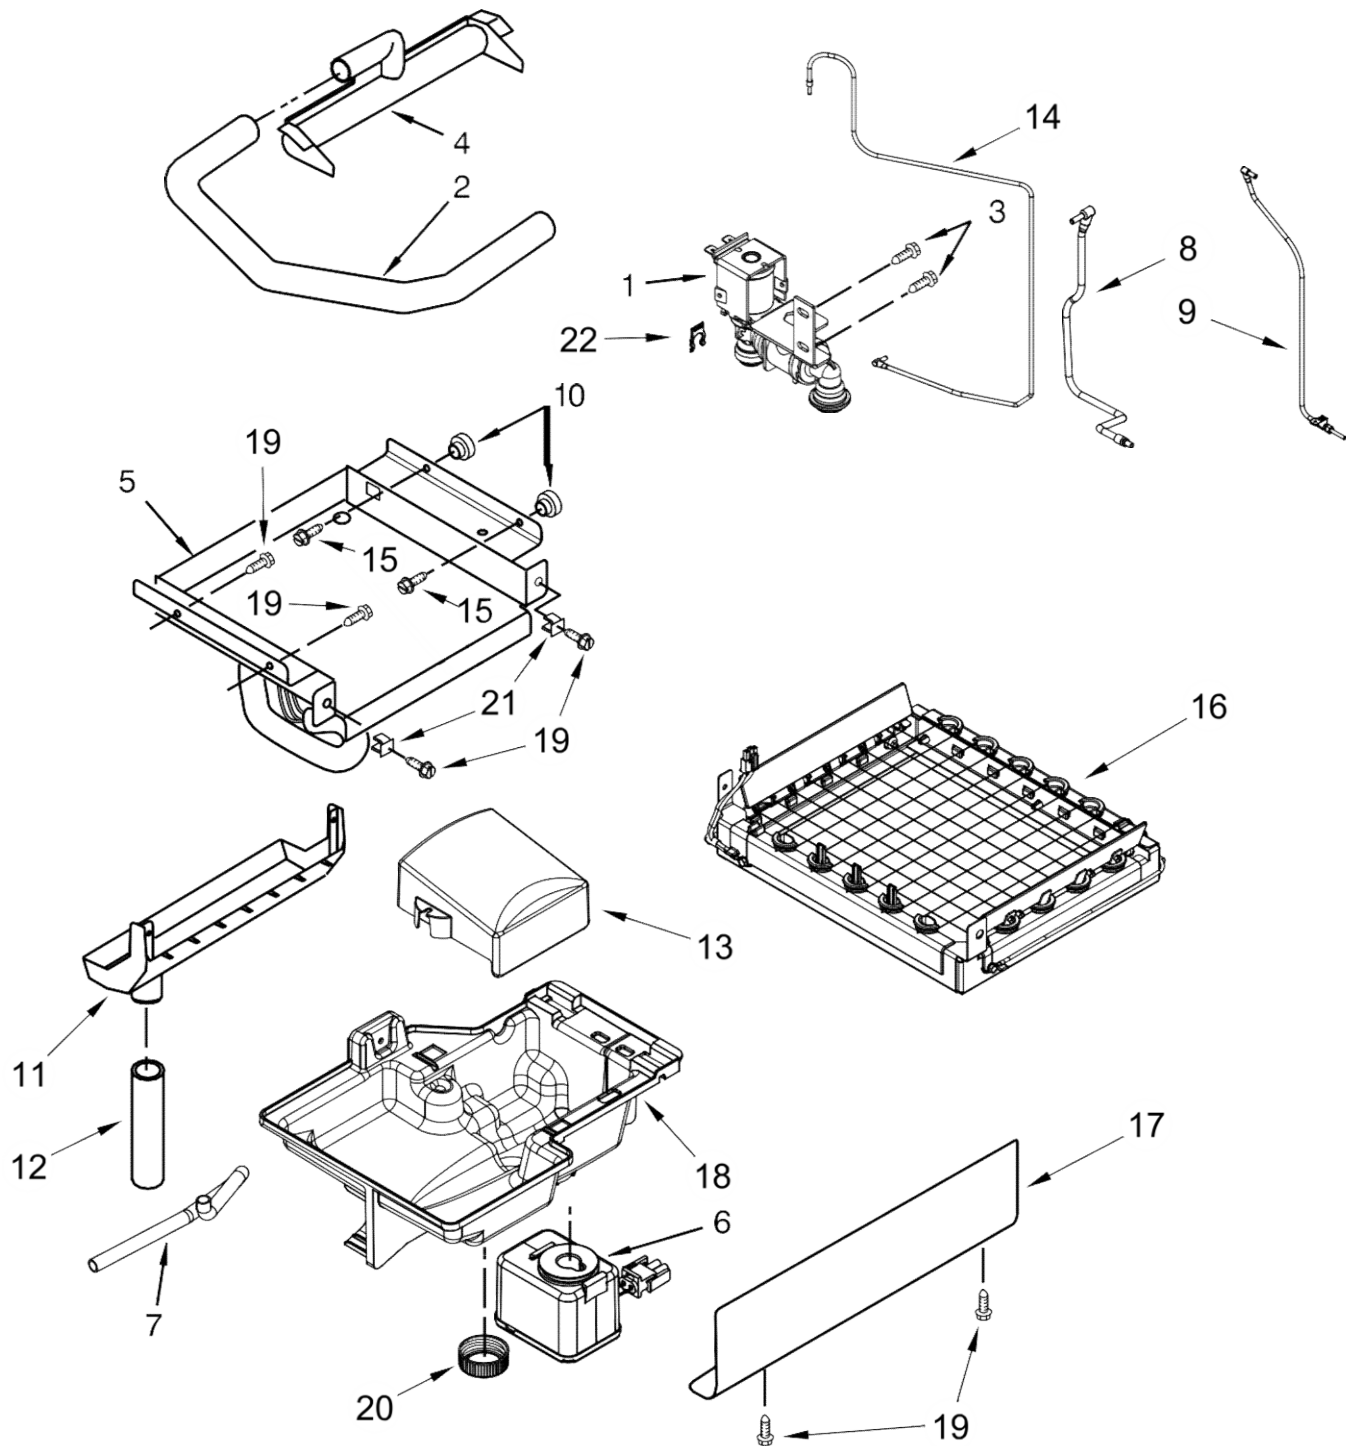

KitchenAid®

AUTOMATIC ICE MAKER

MODELS:

KUIX535HBS00 (Black Stainless)

KUIX535HPS00 (Stainless)

<u>Illus. No.</u>	<u>Part No.</u>	<u>Description</u>	<u>Illus. No.</u>	<u>Part No.</u>	<u>Description</u>	<u>Illus. No.</u>	<u>Part No.</u>	<u>Description</u>
1		Literature Parts	15	W11250972	Wrap, Door (Black Stainless)	28	W11243473	Cover, Bottom Hinge (Black)
	W11246207	Use & Care Guide		W11261378	Wrap, Door (Stainless)	29	W10308751	Screw (Black)
	W11246206	Installation Instructions				30	489048	Screw
	W10761657	Tech Sheet	16	W11243472	Cover, Top Hinge (Black)	31		Nameplate
2	3400886	Screw (Stainless)			Cabinet and Liner (Not Serviced)		W10518673	Stainless
3	W10734102	Bin, Door	17			32	348689	Screw
4	2185678	Spacer	18	W11256688	Cover, Unit	33	W10495264	Screw (Black)
5	2217394	Cover, Wiring	19	8534075	Screw (Black)	34	2185927	Holder, Scoop
6	489442	Screw	20	W10501833	Filler, Top Endcap (Black)	35	3374849	Leg, Leveling
7		Door				36	W10619836	Grommet, Edge Guard
	W11264157	Black		W10501849	Filler, Bottom Endcap (Black)	37	W10320117	Panel, Top (Black)
8	W10486874	Cam, Door				38	2217293	Gasket, Top Panel
9	W10529250	Assembly, Magnetic Catch	21	W11173207	Pad, Foam	39		Grill, Front
			22	3400240	Nut		W11197601	Black
10	W10136999	Nut, Push-In	23	W10738312	Tube, Bin to Pump	40	W10531302	Screw (Black)
11	W11165597	Gasket, Bottom	24	W10493422	Scoop	41	W11176752	Hinge Assembly, Top
12	W10670799	Clamp, Hose	25		Handle, Door	42	W11176753	Hinge Assembly, Bottom
13	2217294	Gasket, Door		W10710254	Stainless			
14	W11197599	Sidecap, Top (Black)	26	2208136	Clip, Water Tube	43	W11257326	Cover Cap, Hinge
	W11197600	Sidecap, Bottom (Black)	27	3400237	Screw	44	W11212764	Pin, Limit

REFRIGERADOR KUIX535H

Ilus.

No. Part No. Description

- | | | |
|---|-----------|--|
| 1 | W11176264 | Pump, Recirculating
(Includes Sensor) |
| 2 | W10489129 | Bracket, Pump |
| 3 | W10764770 | Assembly, Pump Wire |