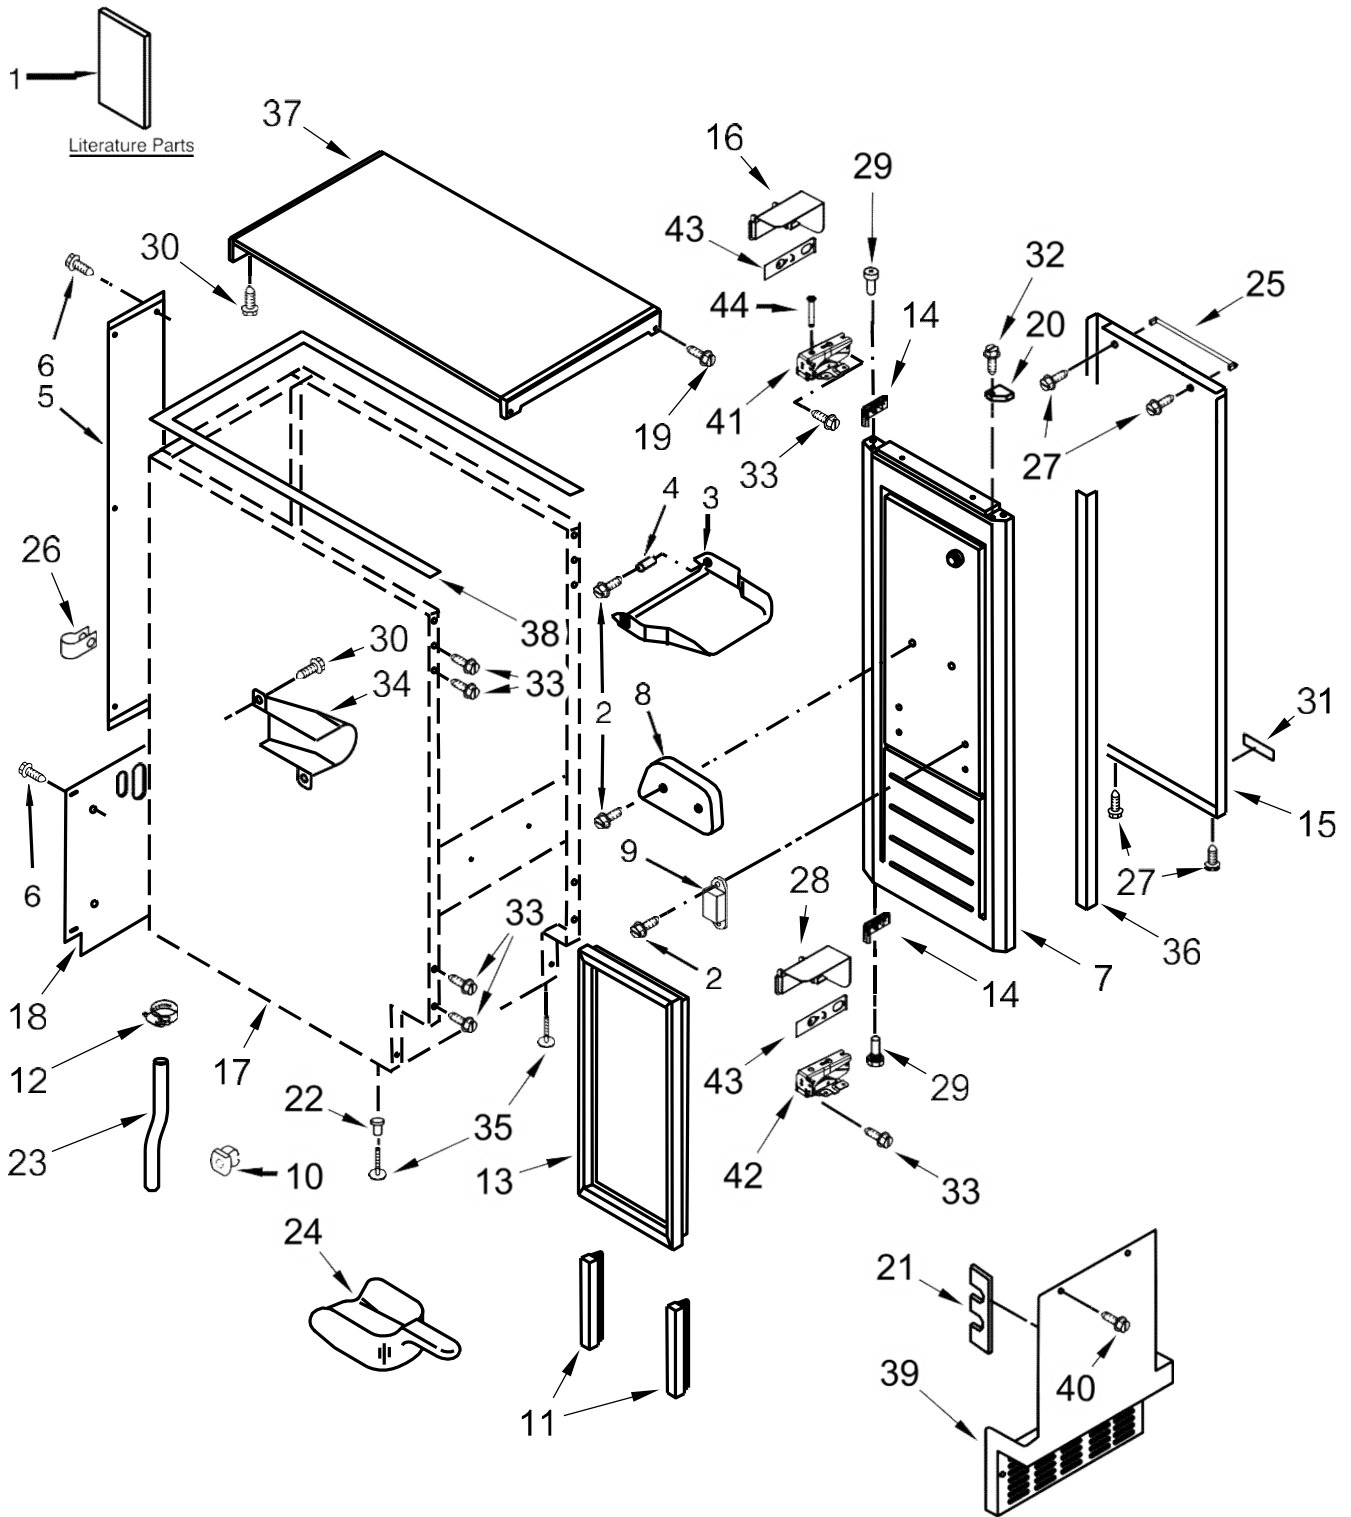

KitchenAid®

AUTOMATIC ICE MAKER

MODELS:

KUIX535HBS00 (Black Stainless)

KUIX535HPS00 (Stainless)

<u>Illus. No.</u>	<u>Part No.</u>	<u>Description</u>	<u>Illus. No.</u>	<u>Part No.</u>	<u>Description</u>	<u>Illus. No.</u>	<u>Part No.</u>	<u>Description</u>
1		Literature Parts	15	W11250972	Wrap, Door (Black Stainless)	28	W11243473	Cover, Bottom Hinge (Black)
	W11246207	Use & Care Guide		W11261378	Wrap, Door (Stainless)	29	W10308751	Screw (Black)
	W11246206	Installation Instructions				30	489048	Screw
	W10761657	Tech Sheet	16	W11243472	Cover, Top Hinge (Black)	31		Nameplate
2	3400886	Screw (Stainless)			Cabinet and Liner (Not Serviced)		W10518673	Stainless
3	W10734102	Bin, Door	17			32	348689	Screw
4	2185678	Spacer	18	W11256688	Cover, Unit	33	W10495264	Screw (Black)
5	2217394	Cover, Wiring	19	8534075	Screw (Black)	34	2185927	Holder, Scoop
6	489442	Screw	20	W10501833	Filler, Top Endcap (Black)	35	3374849	Leg, Leveling
7		Door				36	W10619836	Grommet, Edge Guard
	W11264157	Black		W10501849	Filler, Bottom Endcap (Black)	37	W10320117	Panel, Top (Black)
8	W10486874	Cam, Door				38	2217293	Gasket, Top Panel
9	W10529250	Assembly, Magnetic Catch	21	W11173207	Pad, Foam	39		Grill, Front
			22	3400240	Nut		W11197601	Black
10	W10136999	Nut, Push-In	23	W10738312	Tube, Bin to Pump	40	W10531302	Screw (Black)
11	W11165597	Gasket, Bottom	24	W10493422	Scoop	41	W11176752	Hinge Assembly, Top
12	W10670799	Clamp, Hose	25		Handle, Door	42	W11176753	Hinge Assembly, Bottom
13	2217294	Gasket, Door		W10710254	Stainless			
14	W11197599	Sidecap, Top (Black)	26	2208136	Clip, Water Tube	43	W11257326	Cover Cap, Hinge
	W11197600	Sidecap, Bottom (Black)	27	3400237	Screw	44	W11212764	Pin, Limit

REFRIGERADOR KUIX535H

Ilus.

No. Part No. Description

- | | | |
|---|-----------|--|
| 1 | W11176264 | Pump, Recirculating
(Includes Sensor) |
| 2 | W10489129 | Bracket, Pump |
| 3 | W10764770 | Assembly, Pump Wire |