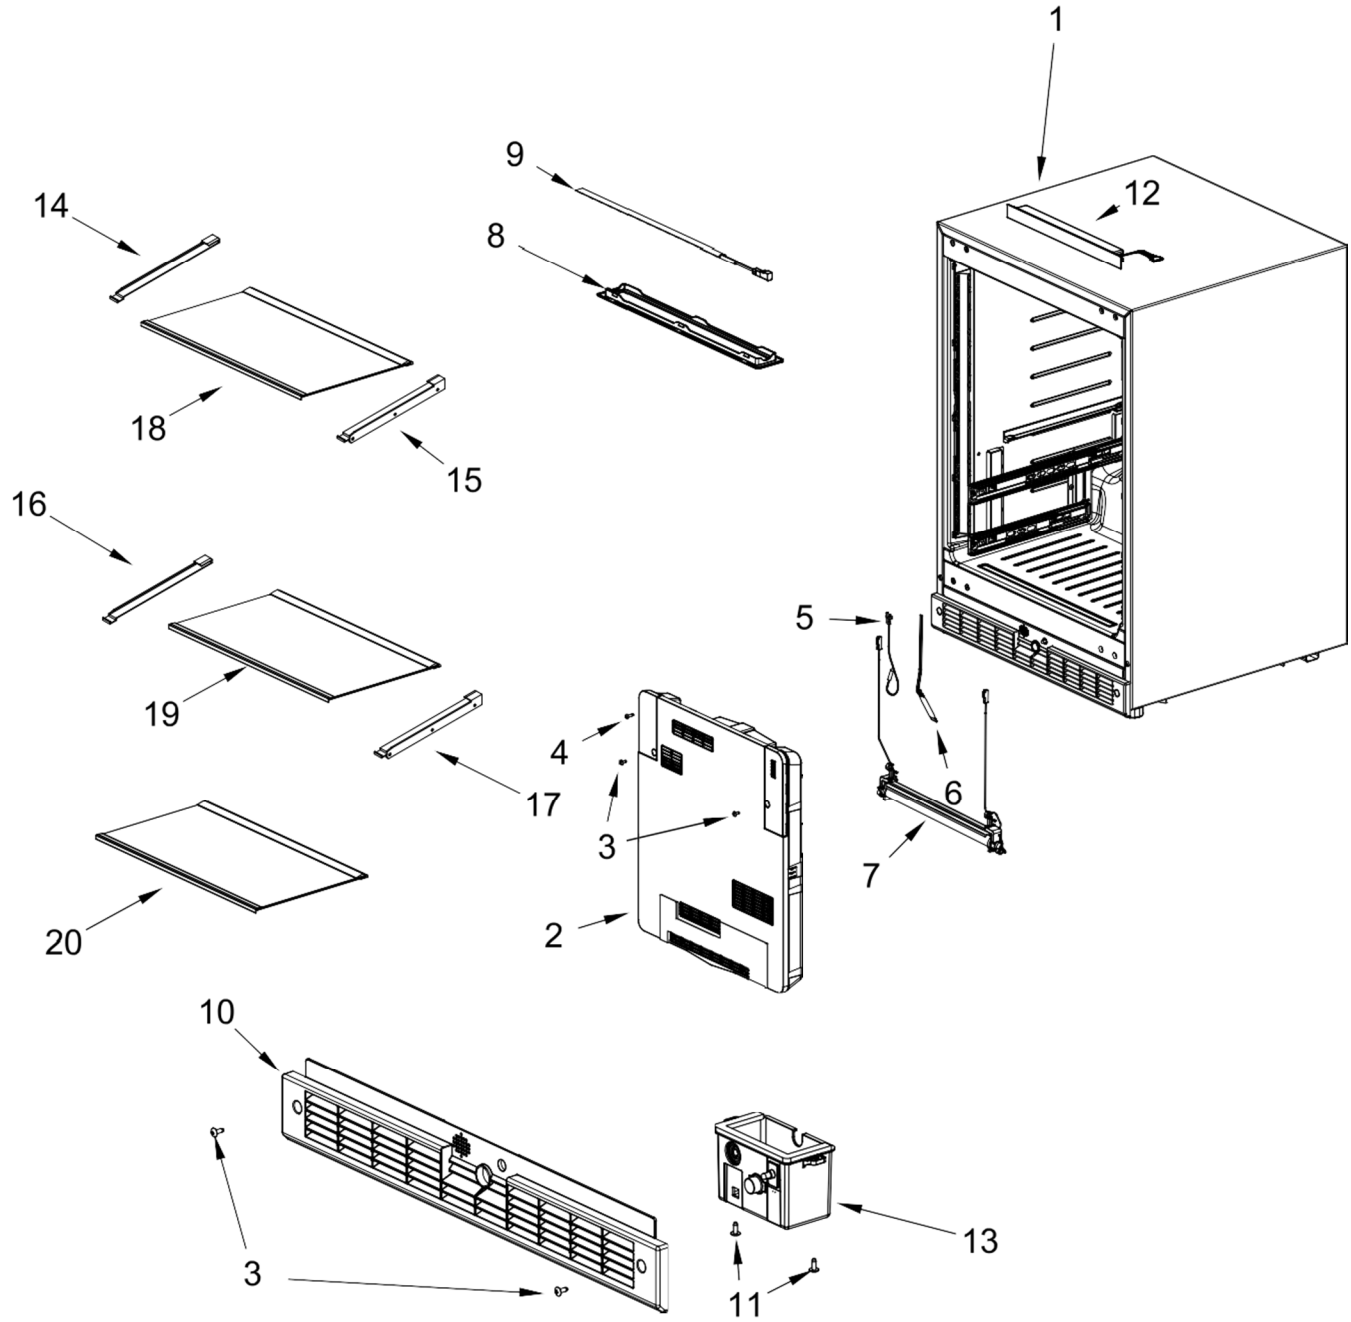

KitchenAid®

24" Under Counter Beverage Center

MODELS:

KURL114KSB00 (Left Hand) (Stainless)

KURR114KSB00 (Right Hand) (Stainless)

REFRIGERADOR KURL114KSB00

REFRIGERADOR KURL114KSB00

Illus.
No. **Part No.** **Description**

- 1 Cabinet (Not A Service Part)
- 2 W11407975 Assembly, Evaporator Cover (Includes Fan Motor, Damper and Sensor)
- 3 W11371095 Screw
- 4 W11375760 Screw
- 5 W11263884 Sensor, Defrost
- 6 W11359415 Fuse, Temperature
- 7 W11359416 Defrost Holder and Heater

Illus.
No. **Part No.** **Description**

- 8 W11312450 Cover, LED
- 9 W11492253 Assembly, LED
- 10 W11360218 Kick, Plate
- 11 W11371097 Screw
- 12 W11546137 Assembly, Control
- 13 W11407983 Assembly, Switch Box
- 14 W10797332 Support, Shelf (Left Hand)
- 15 W10797333 Support, Shelf (Right Hand)