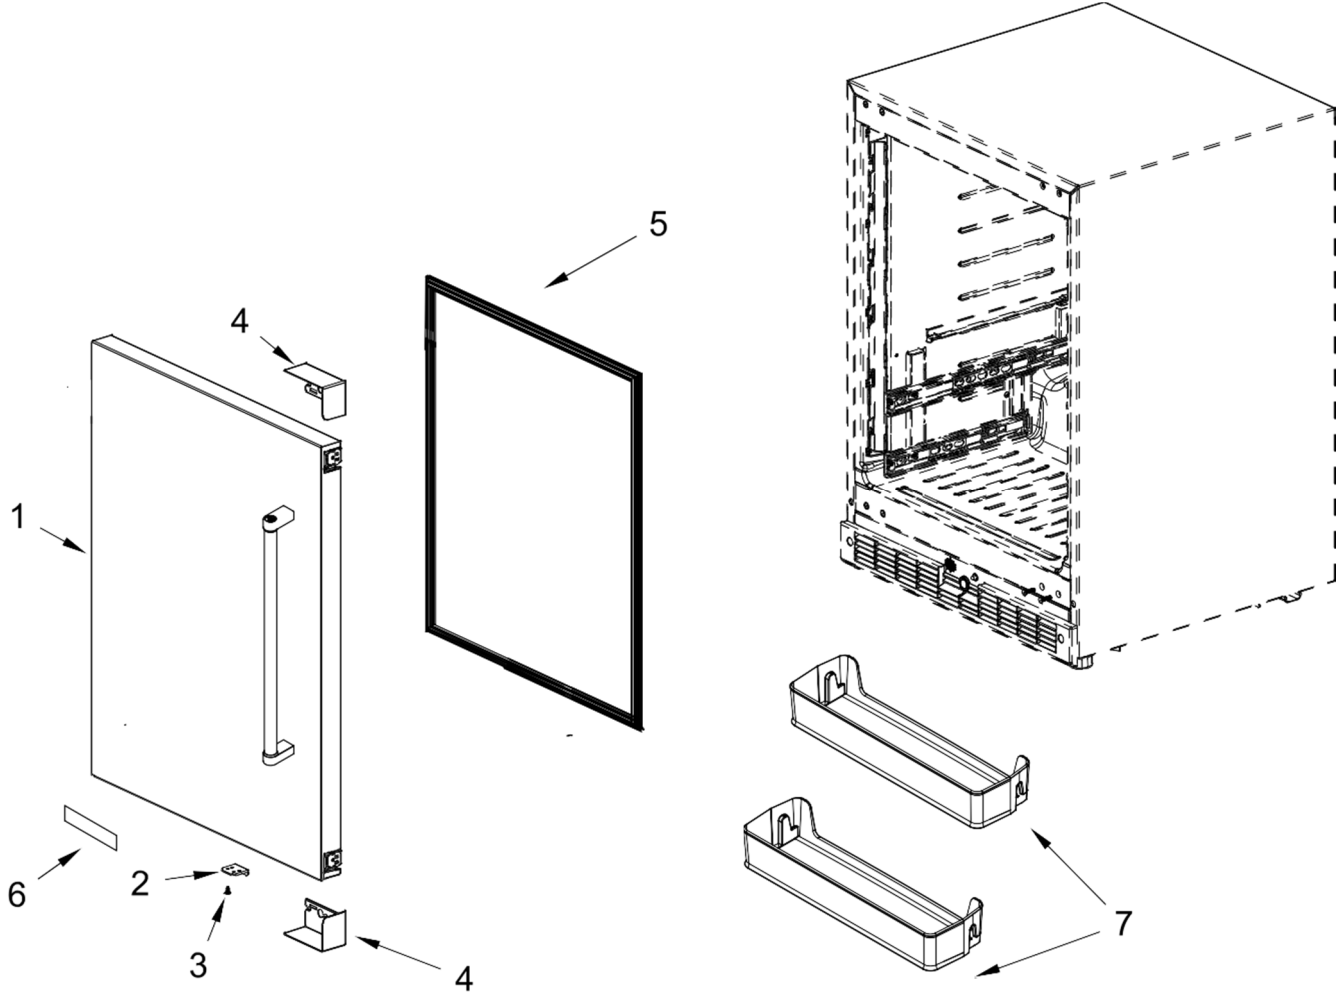

REFRIGERADOR KURL114KSB00

<u>Illus. No.</u>	<u>Part No.</u>	<u>Description</u>
1	W11546132	Door Assembly
	W11546134	Left Hinge
	W11546134	Right Hinge
2	W11360703	Plate, Push
3	W11371095	Screw

<u>Illus. No.</u>	<u>Part No.</u>	<u>Description</u>
4	W11360661	Cover, Door Hinge
	W11360661	Right Hinge (Top)/ Left Hinge (Bottom)
	W11360664	Right Hinge (Bottom)/ Left Hinge (Top)

<u>Illus. No.</u>	<u>Part No.</u>	<u>Description</u>
5	W11360668	Gasket, Door
6	W10772910	Nameplate
7	W11546128	Shelf, Bottle