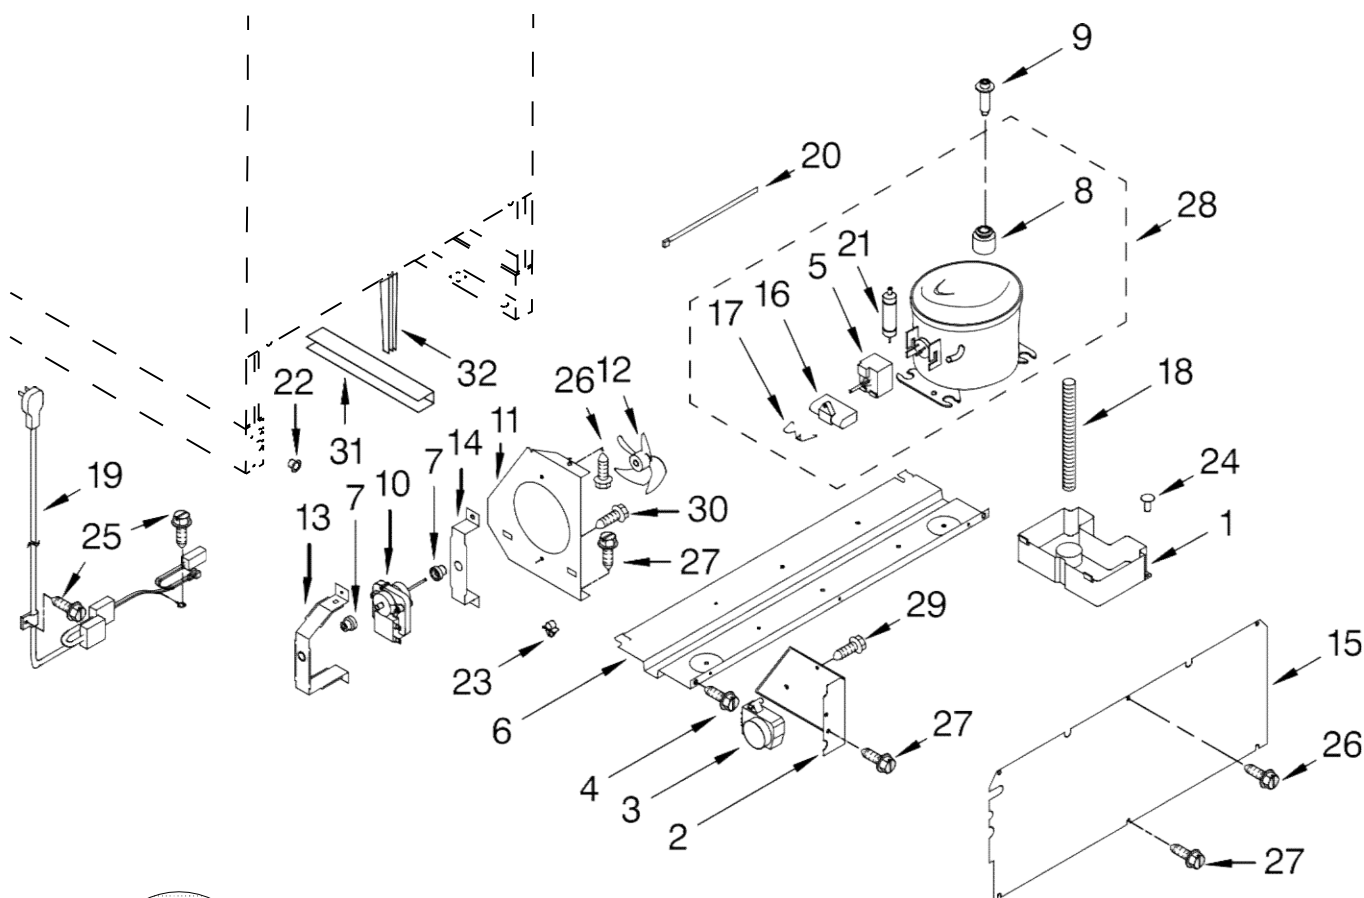

Illus. No.	Part No.	DESCRIPTION	Illus. No.	Part No.	DESCRIPTION	Illus. No.	Part No.	DESCRIPTION
1	4344772	Drain Pan	11	4344782	Baffle, Air	25	4344826	Screw
2	4344773	Bracket, Defrost Timer	12	4344783	Fan Blade	26	4344825	Screw
3	4344774	Defrost Timer	13	4344784	Bracket, Motor	27	4344832	Screw
4	4344797	Screw	14	4344785	Bracket, Motor	28	4344775	Compressor (Includes Items 5, 8, 16, 17 & 21)
5	4344776	Start Device	15	4344786	Cover, Rear	29	4344834	Screw
6	4344777	Mounting Plate, Compressor	16	4344837	Capacitor	30	4344833	Screw
7	4344778	Grommet, Fan Motor	17	4344836	Clip	31	4344907	Trim, Edge
8	4344779	Grommet, Compressor	18	4344839	Tube, Drain	32	4344908	Support, Drain
9	4344780	Bolt, Compressor	19	4344830	Power Cord	REFRIGERANT CHARGE		
10	4344781	Fan Motor, Condenser	20	4344829	Cable Tie	3.5 Ounces (R-134A)		
			21	4344828	Drier			
			22	4344838	Bushing			
			23	4344831	Clip, Bushing			
			24	4344835	Bushing			

FOR ORDERING INFORMATION REFER TO PARTS PRICE LIST

BENITO JUÁREZ #1500 GPE ZITON, CD. GUADALUPE NUEVO LEÓN TEL: 8183377999 Y 49
HORARIOS: LUNES A VIERNES 8:30 A 6:00 PM Y SÁBADOS DE 8:30 A 2:00 PM

www.denek.com