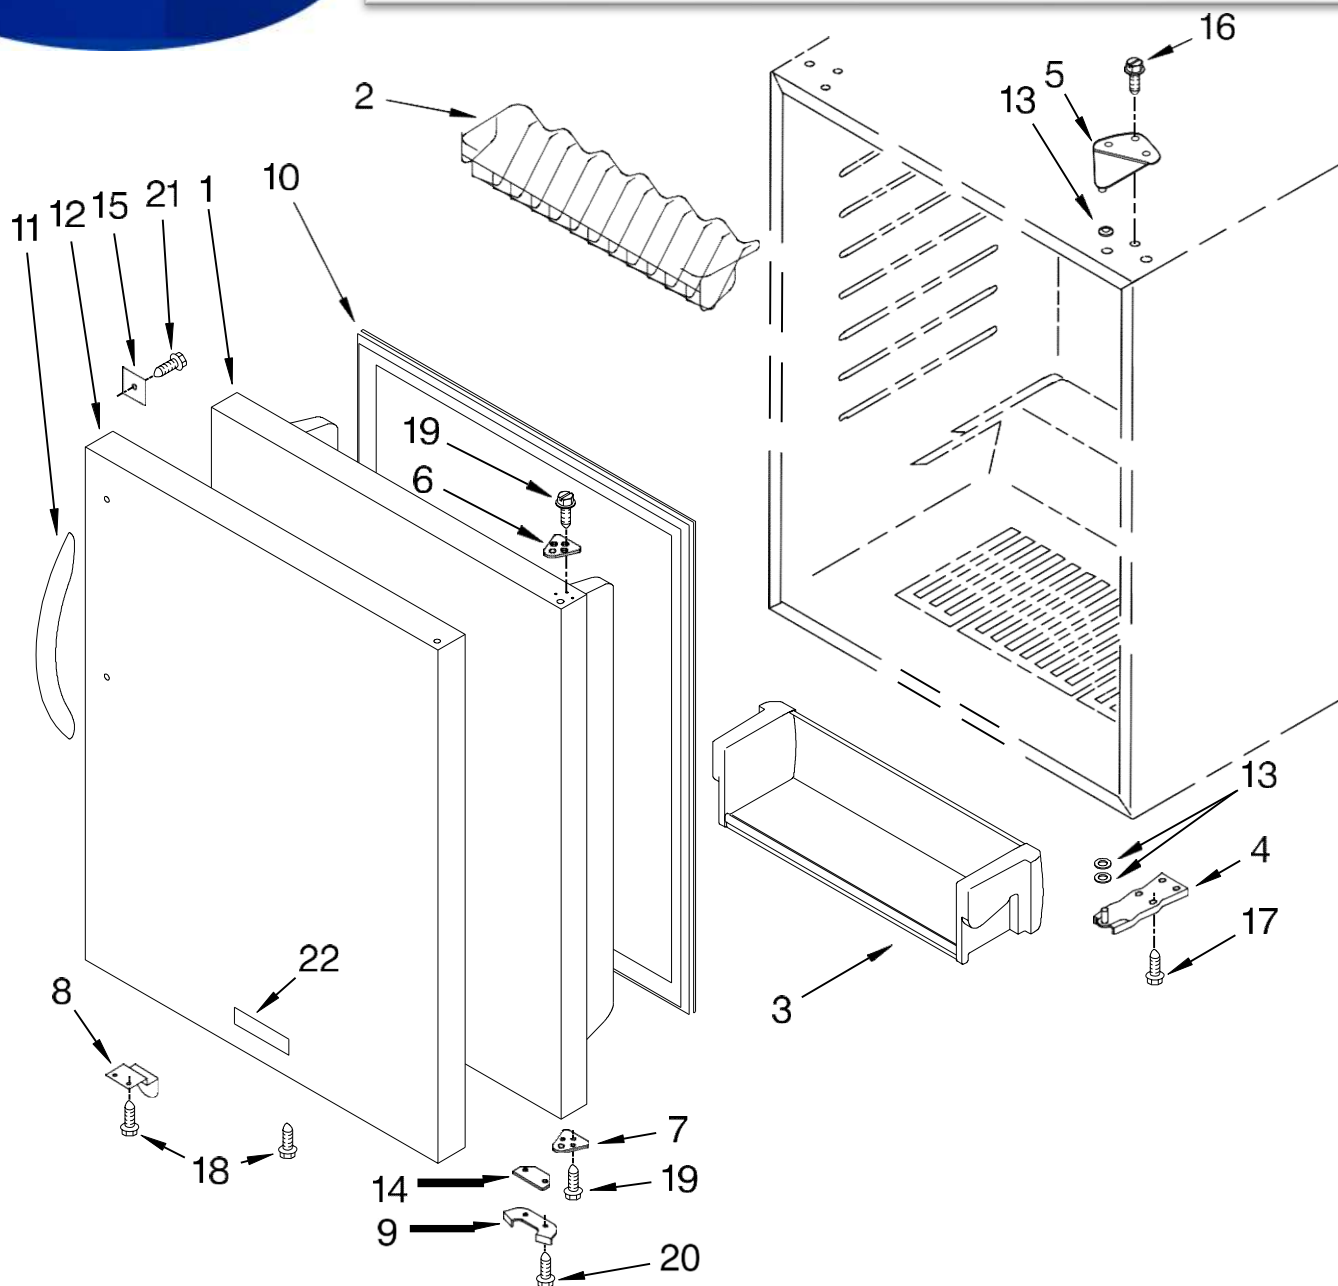

Illus. No.	Part No.	DESCRIPTION	Illus. No.	Part No.	DESCRIPTION	Illus. No.	Part No.	DESCRIPTION
1	4344750	Door Assembly (Includes Gasket)	11	4344810	Handle, Door	19	4344799	Screw
2	4344751	Beverage Holder	12	4344811	Door Skin, Stainless Steel	20	4344801	Screw
3	4344752	Door Bin	13	4344760	Washer	21	4344808	Screw
4	4344753	Hinge, Bottom	14	4344788	Spacer, Door	22	4344813	Nameplate
5	4344754	Hinge, Top	15	4344809	Plate	OPTIONAL PARTS NOT ILLUSTRATED		
6	4344755	Spacer, Top Hinge	16	4344796	Screw			
7	4344756	Spacer, Bottom Hinge	17	4344906	Screw, Lower Hinge Quantity 1	8171420 Cleaner, Stainless Steel (12 oz)		
8	4344757	Actuator, Switch		4344797	Quantity 3			
9	4344758	Door Stop	18	4344827	Screw			
10	4344759	Door Gasket						

FOR ORDERING INFORMATION REFER TO PARTS PRICE LIST

BENITO JUÁREZ #1500 GPE ZITON, CD. GUADALUPE NUEVO LEÓN TEL: 8183377999 Y 49
HORARIOS: LUNES A VIERNES 8:30 A 6:00 PM Y SÁBADOS DE 8:30 A 2:00 PM

www.denek.com