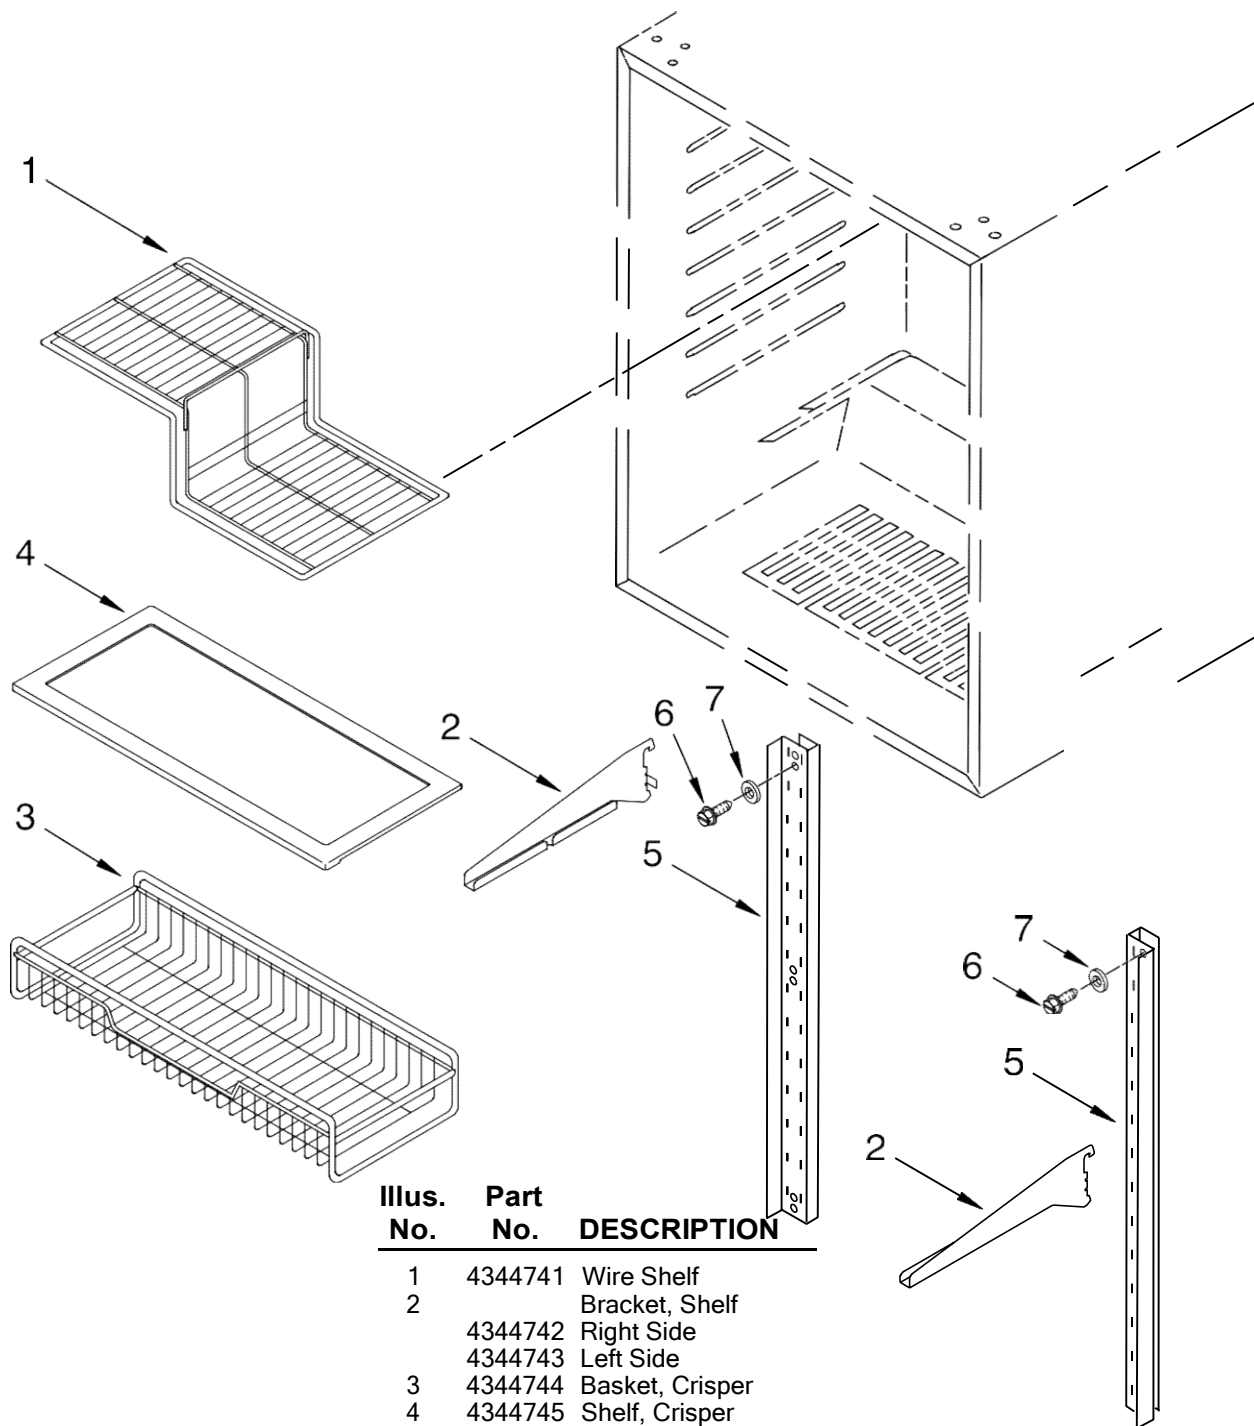

Illus. No.	Part No.	DESCRIPTION	Illus. No.	Part No.	DESCRIPTION	Illus. No.	Part No.	DESCRIPTION
1		Literature Parts	13	4344771	Bracket, Grille	25	4344822	Harness, Wire
	4344903	Energy Guide	14	4344876	Evaporator Fan Assembly	26	4344827	Screw
	2300274	Use & Care Guide				27	4344792	Thermal Fuse
	4344902	Wiring Diagram	15	4344766	Thermostat	28	4344793	Screw
2		Cabinet (Not A Service Part)	16	4344768	Knob, Thermostat	29	4344791	Screw
3	4344739	Lens, Light	17	4344767	Switch, Plunger	30	4344783	Fan Blade
4	4344740	Bulb, Light	18	4344826	Screw	31	4344878	Screw
5	4344746	Heater, Defrost	19	4344797	Screw	32	4344865	Evaporator Fan Motor
6	4344747	Heat Shield	20	4344819	Clip, Grille	33	4344877	Harness, Wire
7	4344761	Grille	21	4344825	Screw	34	4344832	Screw, Ground
8	4344762	Plate, Bottom	22	4344823	Seal	35	4344778	Grommet, Fan Motor
9	4344763	Foot, Leveling	23		Frame, Support	36	4344899	Bracket, Motor
10	4344764	Brace, Support		4344821	Right	37		Evaporator (Not Serviced)
11	4344765	Control Box		4344820	Left			
12		Frame, Side	24	4344824	Clip, Harness			
	4344769	Left Side						
	4344770	Right Side						

Illus. No.	Part No.	DESCRIPTION
1	4344741	Wire Shelf
2	4344742	Bracket, Shelf
	4344743	Right Side
	4344743	Left Side
3	4344744	Basket, Crisper
4	4344745	Shelf, Crisper
5	4344748	Ladder, Shelf
	4344748	Left Side
	4344749	Right Side
6	4344794	Screw
7	4344795	Washer