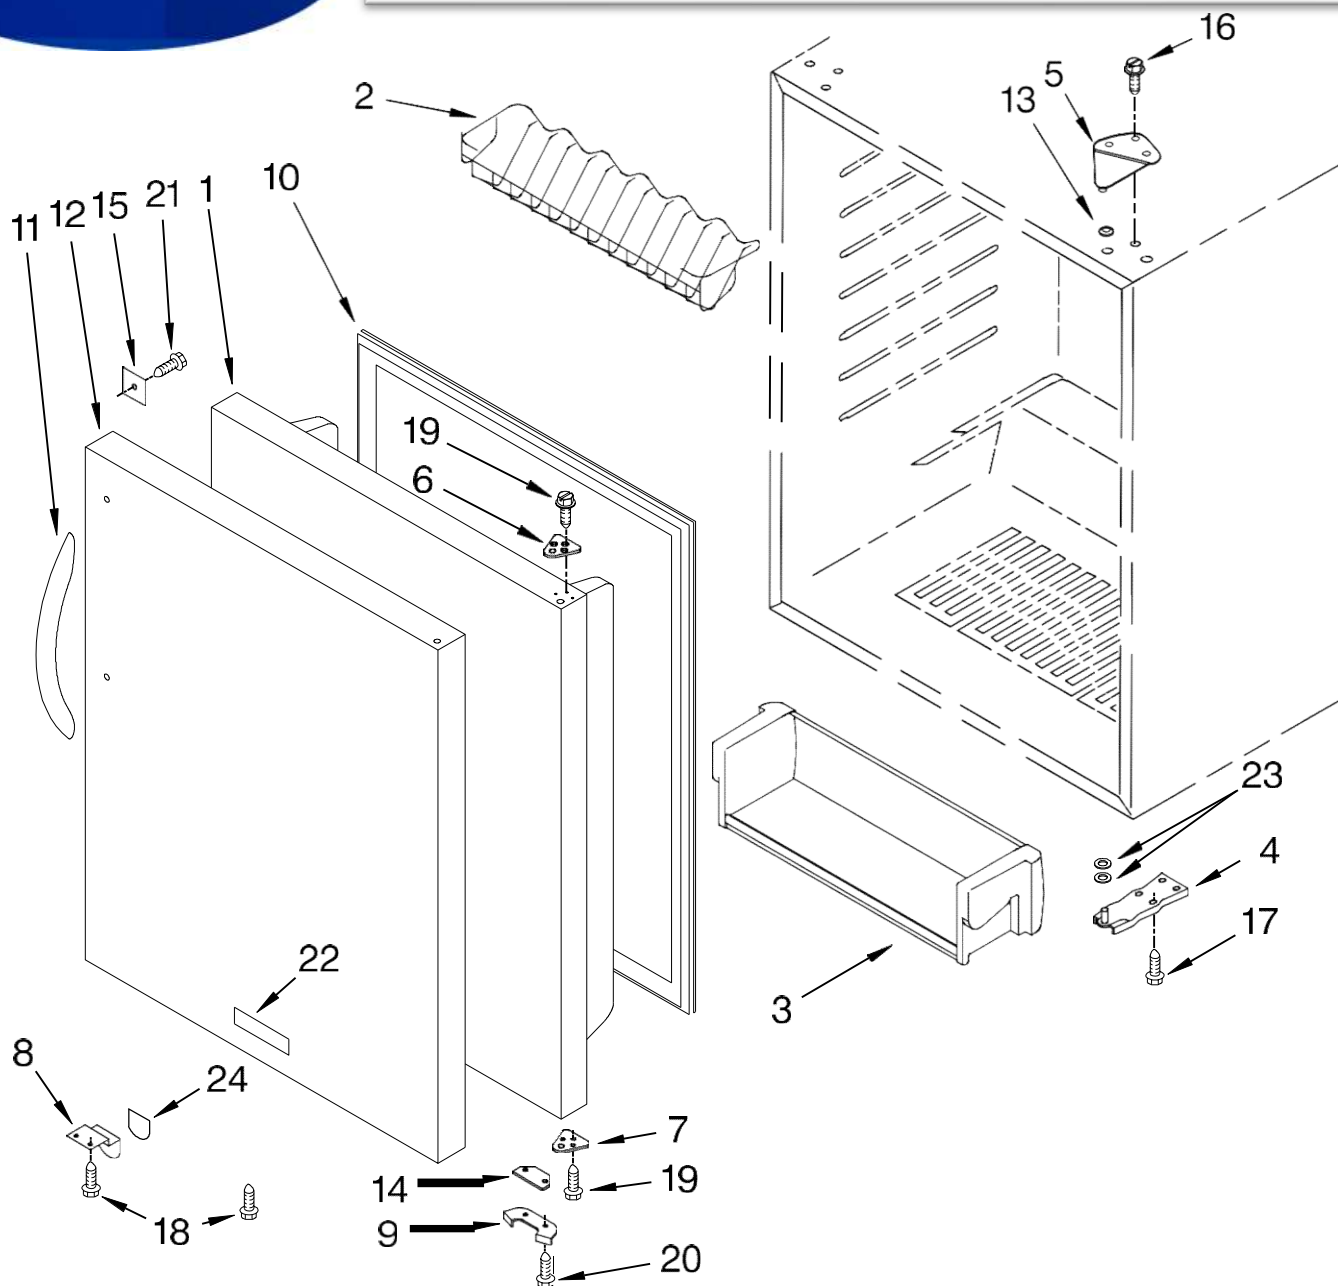

Illus. No.	Part No.	DESCRIPTION	Illus. No.	Part No.	DESCRIPTION	Illus. No.	Part No.	DESCRIPTION
1		Literature Parts	12		Frame, Side	25	4344822	Harness, Wire
	4344903	Energy Guide		4344769	Left Side	26	4344827	Screw
	2300274	Use & Care Guide		4344770	Right Side	27	4344792	Thermal Fuse
	4344902	Wiring Diagram	13	4344771	Bracket, Grille	28	4344793	Screw
2		Cabinet (Not A Service Part)	14	4344876	Evaporator Fan Assembly	29	4344791	Screw
3	4344739	Lens, Light	15	4344766	Thermostat	30	4344783	Fan Blade
4	4344740	Bulb, Light	16	4344768	Knob, Thermostat	31	4344878	Screw
5	4344746	Heater, Defrost	17	4344767	Switch, Plunger	32	4344865	Evaporator Fan Motor
6	4344747	Heat Shield	18	4344826	Screw	33	4344877	Harness, Wire
7	4344761	Grille	19	4344797	Screw	34	4344832	Screw, Ground
8	4344762	Plate, Bottom	20	4344819	Clip, Grille	35	4344778	Grommet, Fan Motor
9	4344763	Foot, Leveling	21	4344825	Screw	36	4344899	Bracket, Motor
10	4344764	Brace, Support	22	4344823	Seal	37		Evaporator (Not Serviced)
11	4344765	Control Box	23		Frame, Support			
				4344821	Right			
				4344820	Left			
			24	4344824	Clip, Harness			

Illus. No.	Part No.	DESCRIPTION
1	4344741	Wire Shelf
2	4344742	Bracket, Shelf
	4344743	Right Side
	4344743	Left Side
3	4344744	Basket, Crisper
4	4344745	Shelf, Crisper
5	4344748	Ladder, Shelf
	4344748	Left Side
	4344749	Right Side
6	4344794	Screw
7	4344795	Washer
8	W10162986	Screw-W/Washer