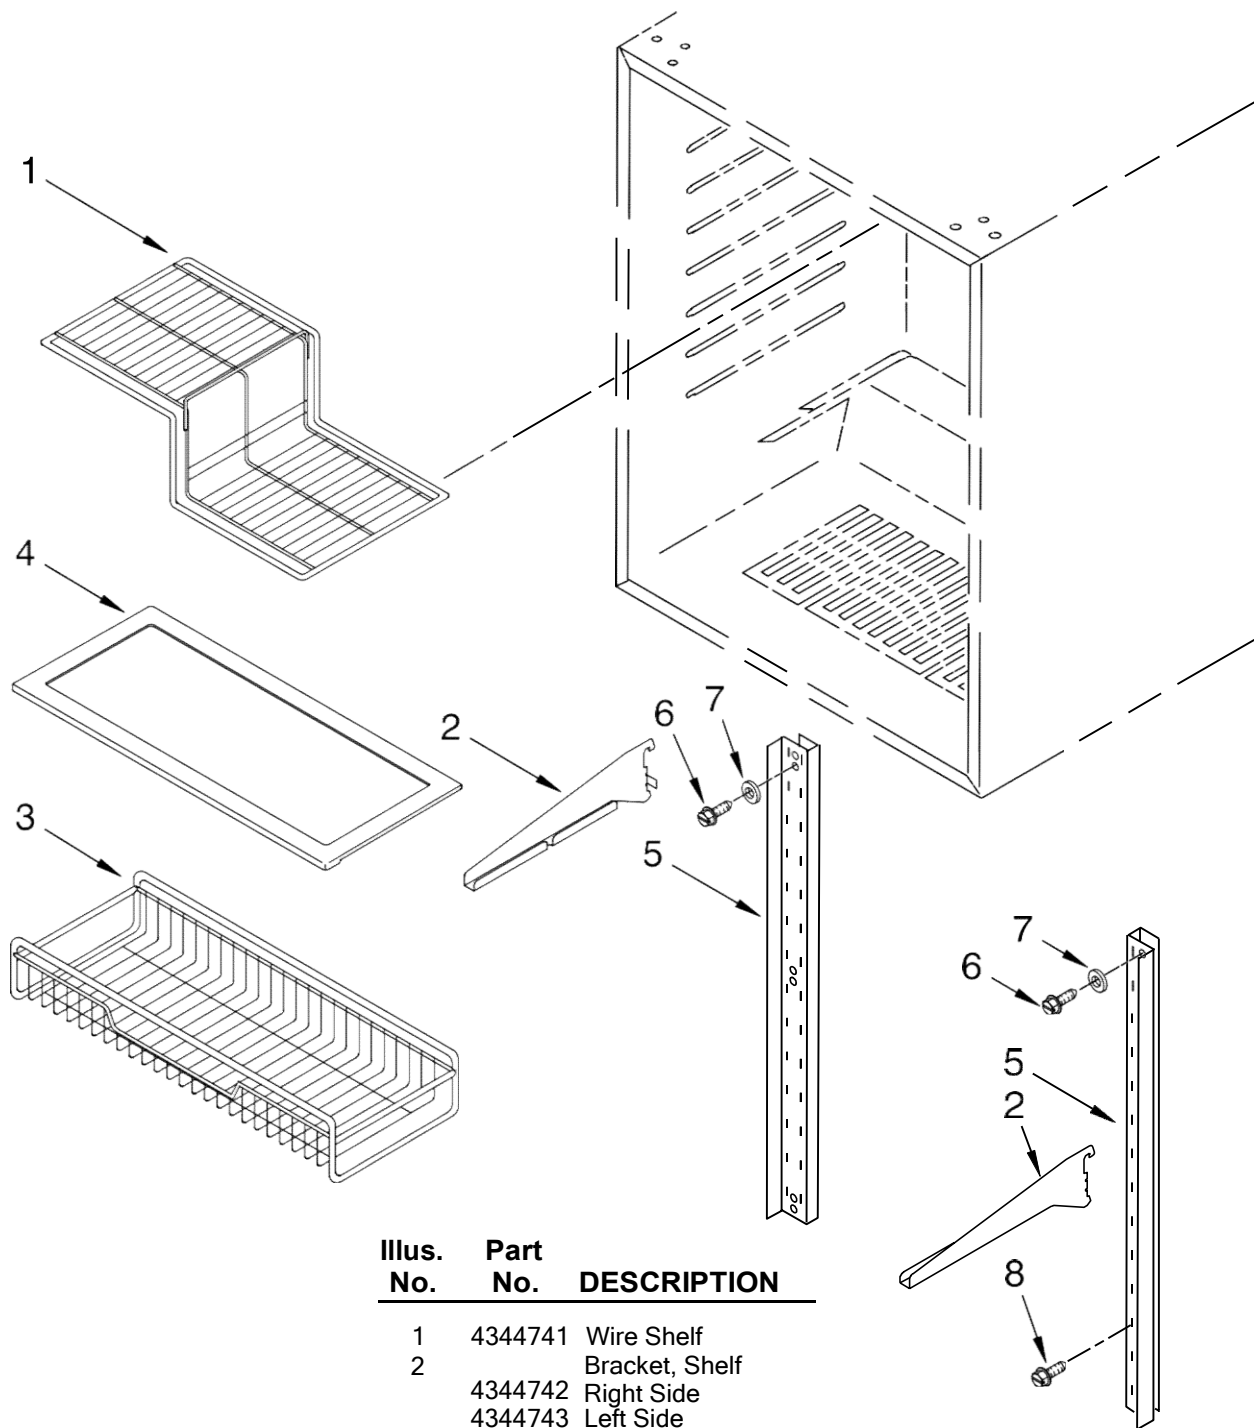

Illus. No.	Part No.	DESCRIPTION	Illus. No.	Part No.	DESCRIPTION	Illus. No.	Part No.	DESCRIPTION
1		Literature Parts	12		Frame, Side	25	4344822	Harness, Wire
	4344903	Energy Guide		4344769	Left Side	26	4344827	Screw
	2300274	Use & Care Guide		4344770	Right Side	27	4344792	Thermal Fuse
	4344902	Wiring Diagram	13	4344771	Bracket, Grille	28	4344793	Screw
2		Cabinet (Not A Service Part)	14	4344876	Evaporator Fan Assembly	29	4344791	Screw
3	4344739	Lens, Light	15	4344766	Thermostat	30	4344783	Fan Blade
4	4344740	Bulb, Light	16	4344768	Knob, Thermostat	31	4344878	Screw
5	4344746	Heater, Defrost	17	4344767	Switch, Plunger	32	4344865	Evaporator Fan Motor
6	4344747	Heat Shield	18	4344826	Screw	33	4344877	Harness, Wire
7	4344761	Grille	19	4344797	Screw	34	4344832	Screw, Ground
8	4344762	Plate, Bottom	20	4344819	Clip, Grille	35	4344778	Grommet, Fan Motor
9	4344763	Foot, Leveling	21	4344825	Screw	36	4344899	Bracket, Motor
10	4344764	Brace, Support	22	4344823	Seal	37		Evaporator (Not Serviced)
11	4344765	Control Box	23		Frame, Support			
				4344821	Right			
				4344820	Left			
			24	4344824	Clip, Harness			

Illus. No.	Part No.	DESCRIPTION
1	4344741	Wire Shelf
2	4344742	Bracket, Shelf
	4344743	Right Side
	4344743	Left Side
3	4344744	Basket, Crisper
4	4344745	Shelf, Crisper
5	4344748	Ladder, Shelf
	4344748	Left Side
	4344749	Right Side
6	4344794	Screw
7	4344795	Washer
8	W10162986	Screw-W/Washer