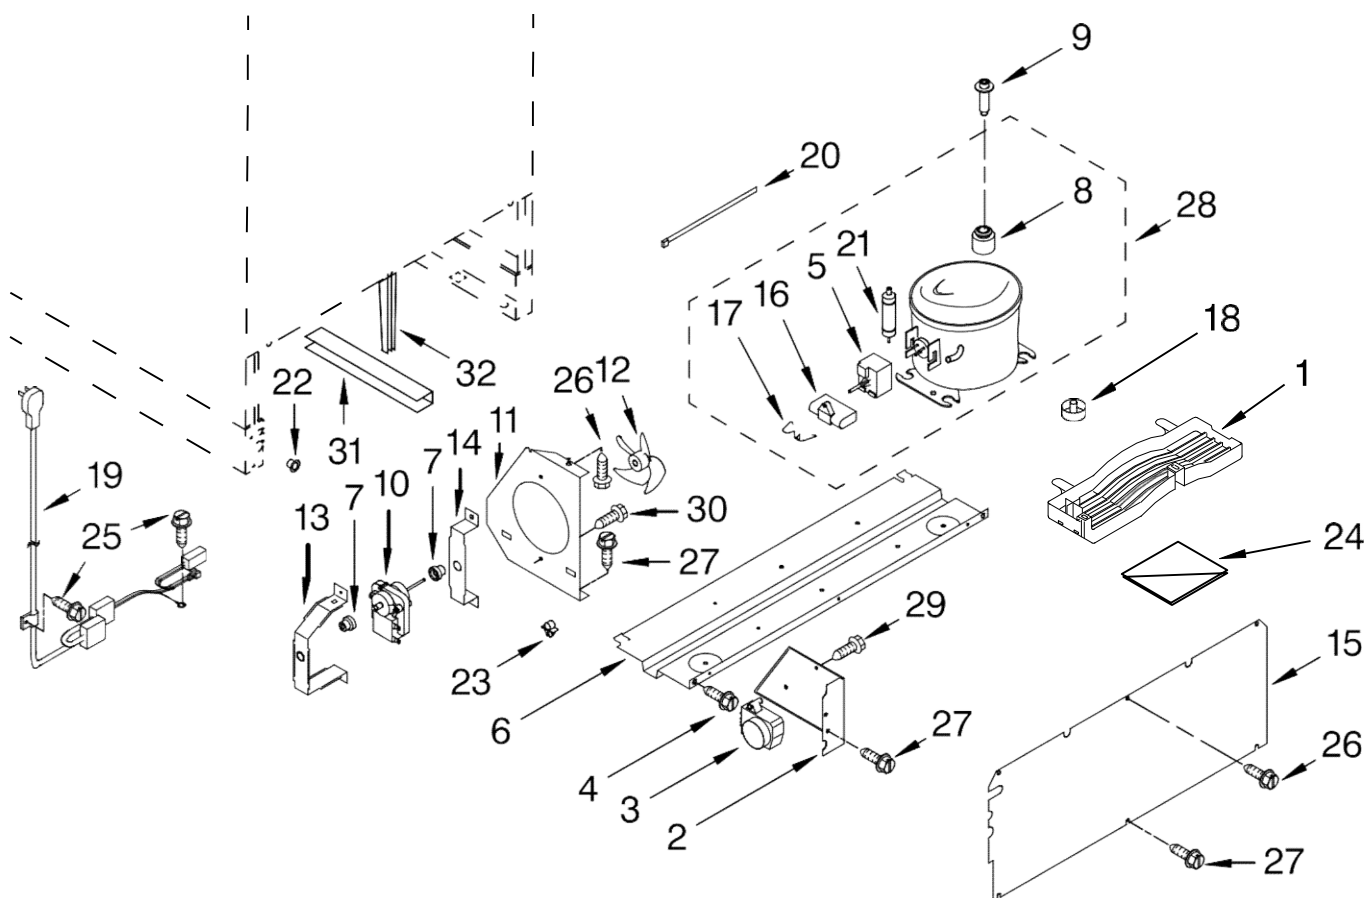

Illus. No.	Part No.	DESCRIPTION
1	W10163193	Drain Pan
2	4344773	Bracket, Defrost Timer
3	4344774	Defrost Timer
4	4344797	Screw
5	4344776	Start Device
6	W10175971	Mounting Plate, Compressor
7	4344778	Grommet, Fan Motor
8	4344779	Grommet, Compressor
9	4344780	Bolt, Compressor
10	4344781	Fan Motor, Condenser
11	4344782	Baffle, Air

Illus. No.	Part No.	DESCRIPTION
12	4344783	Fan Blade
13	4344784	Bracket, Motor
14	4344785	Bracket, Motor
15	4344786	Cover, Rear
16	4344837	Capacitor
17	4344836	Clip
18	W10163276	Trap, Drain
19	4344830	Power Cord
20	4344829	Cable Tie
21	W10163273	Drier
22	4344838	Bushing
23	4344831	Clip, Bushing
24	W10163274	Pad-Rubber
25	4344826	Screw
26	4344825	Screw

Illus. No.	Part No.	DESCRIPTION
27	4344832	Screw
28	4344775	Compressor (Includes Items 5, 8, 16, 17 & 21)
29	4344834	Screw
30	4344833	Screw
31	4344907	Trim, Edge
32	4344908	Support, Drain

REFRIGERANT CHARGE

3.5 Ounces
(R-134A)