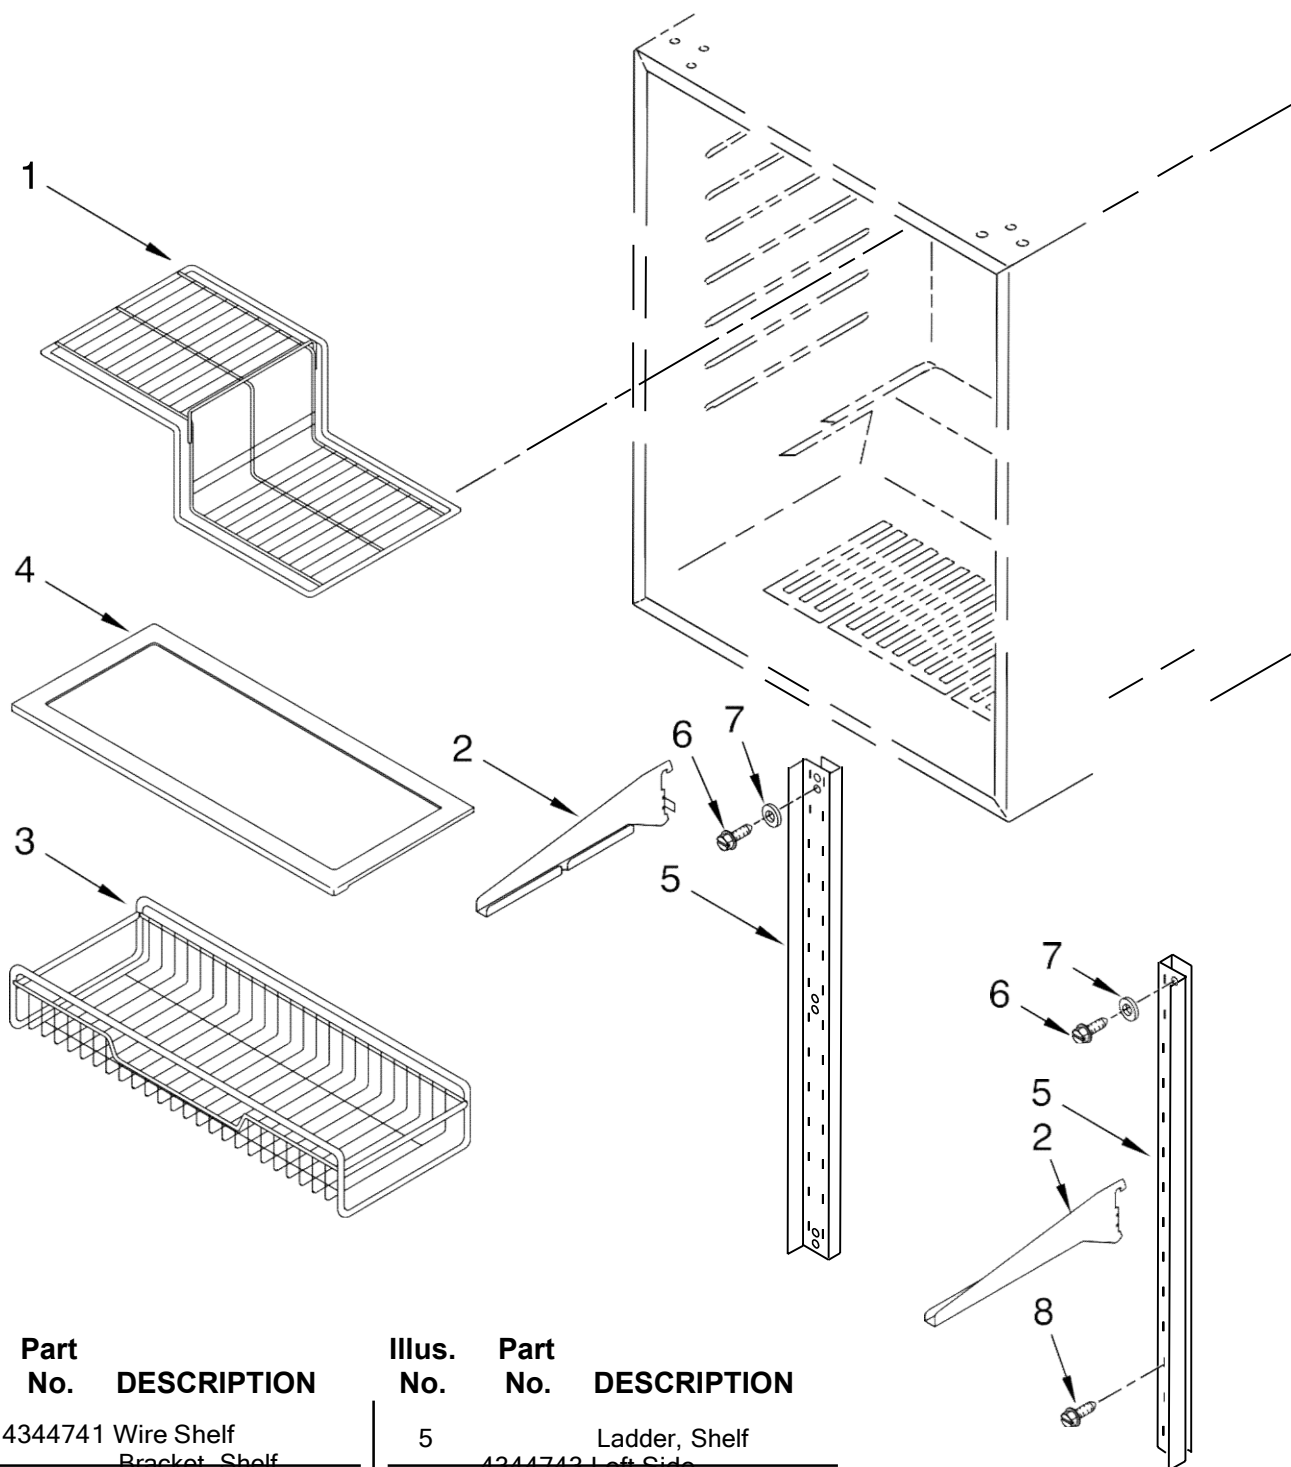

Illus. No.	Part No.	DESCRIPTION
1		Literature Parts
	4344903	Energy Guide
	2300274	Use & Care Guide
	4344902	Wiring Diagram
2		Cabinet (Not A Service Part)
3	4344739	Lens, Light
4	4344740	Bulb, Light
5	4344746	Heater, Defrost
6	4344747	Heat Shield
7	4344819	Grille
8	4344762	Plate, Bottom
9	4344763	Foot, Leveling
10	W10204638	Brace, Support
11	4344765	Control Box
12		Frame, Side
	4344769	Left Side
	4344770	Right Side
13	W10239388	Bracket, Grille
14	4344876	Evaporator Fan Assembly
15	4344766	Thermostat
16	4344768	Knob, Thermostat
17	4344767	Switch, Plunger
18	4344826	Screw
19	4344797	Screw
20	4344819	Clip, Grille
21	4344825	Screw
22	4344823	Seal
23		Frame, Support
	4344821	Right
	4344820	Left
24	4344824	Clip, Harness
25	4344822	Harness, Wire
26	4344826	Screw
27	W10299078	Thermal Fuse
28	4344793	Screw
29	4344791	Screw
30	W10299081	Fan Blade
31	4344878	Screw
32	W10299082	Evaporator Fan Motor
33	4344877	Harness, Wire
34	4344832	Screw, Ground
35	4344778	Grommet, Fan Motor
36	4344899	Bracket, Motor
37		Evaporator (Not Serviced)

Illus. No.	Part No.	DESCRIPTION
1	4344741	Wire Shelf
2	4344742	Bracket, Shelf
	4344742	Right Side
	4344743	Left Side
3	4344744	Basket, Crisper
4	4344745	Shelf, Crisper

Illus. No.	Part No.	DESCRIPTION
5		Ladder, Shelf
4344743	4344743	Left Side
	4344742	Right Side
6	4344794	Screw
7	4344795	Washer
8	W10162986	Screw-W/Washer

FOR ORDERING INFORMATION REFER TO PARTS PRICE LIST

Illus. No.	Part No.	DESCRIPTION
1	W10460874	Door Assembly
2	4344751	Beverage Holder
3	4344752	Door Bin
4	W10239363	Hinge, Bottom
5	4344754	Hinge, Top
6	4344755	Spacer, Top Hinge
7	4344756	Spacer, Bottom Hinge
8	4344757	Actuator, Switch
9	W10238067	Door Stop
10	4344759	Door Gasket
11	4344810	Handle, Door