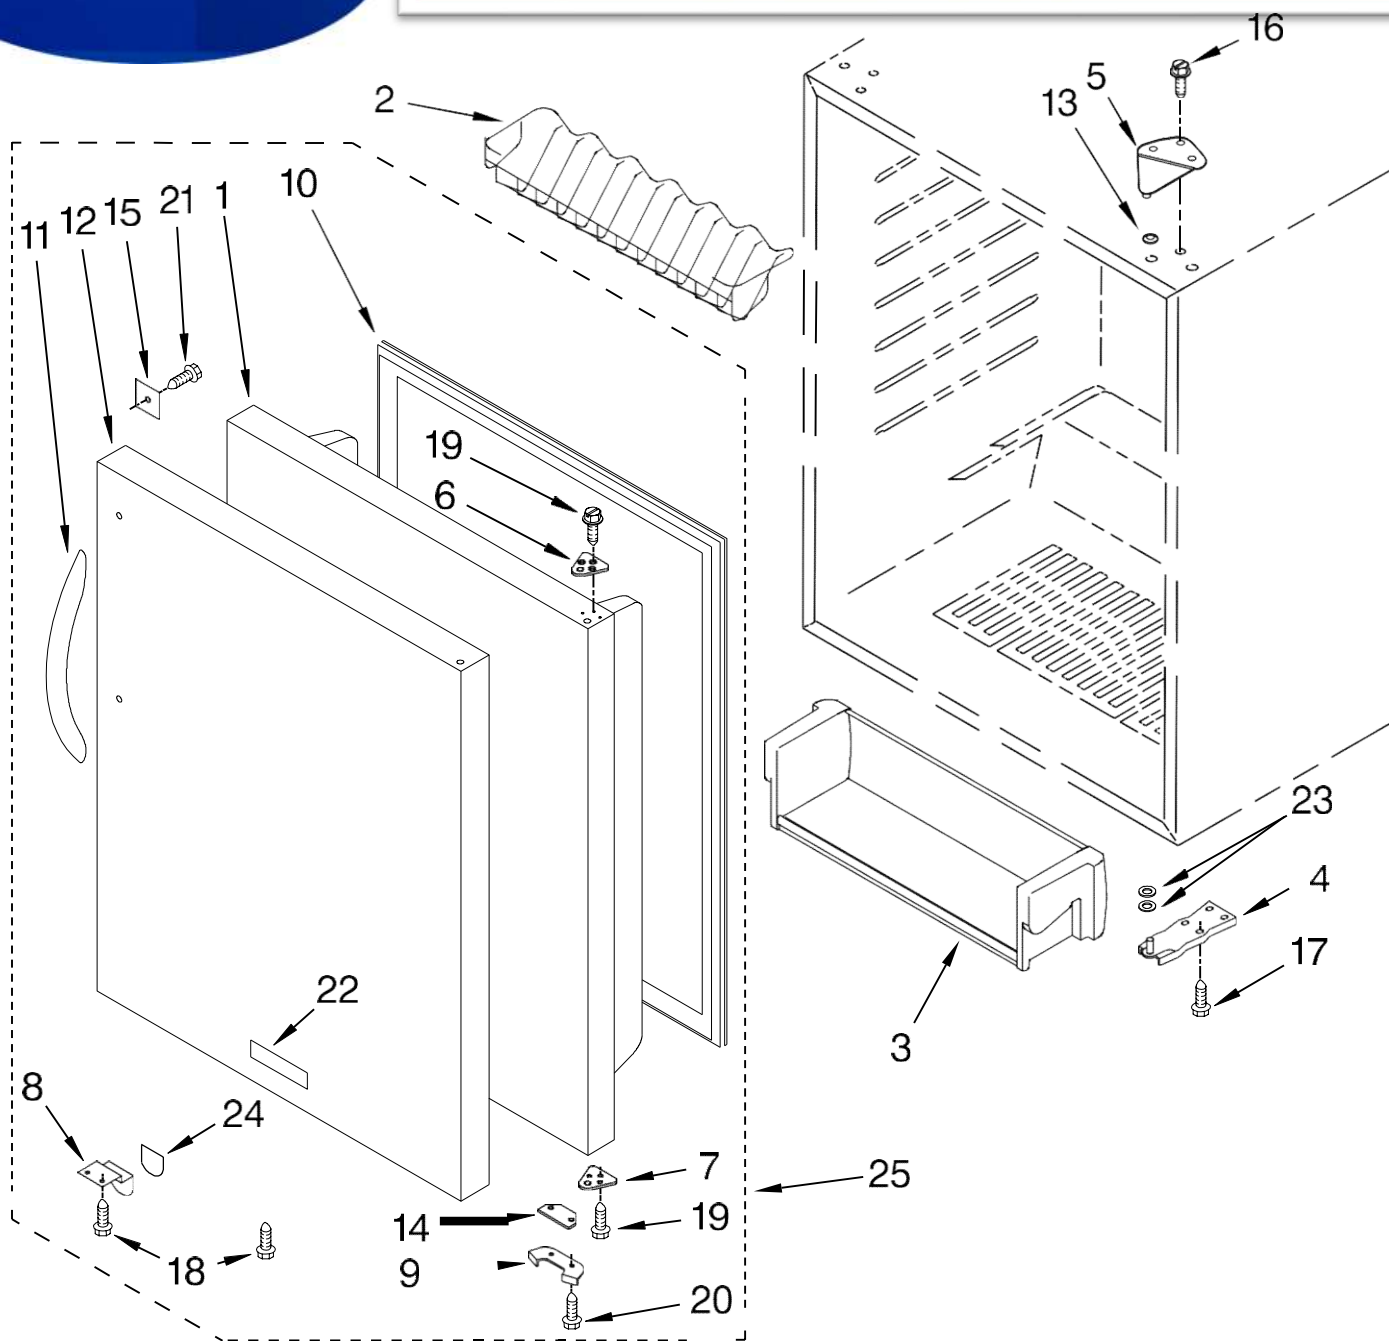

Illus. No.	Part No.	DESCRIPTION
1		Literature Parts
	4344903	Energy Guide
	2300274	Use & Care Guide
	4344902	Wiring Diagram
2		Cabinet (Not A Service Part)
3	4344739	Lens, Light
4	4344740	Bulb, Light
5	4344746	Heater, Defrost
6	4344747	Heat Shield
7	4344819	Grille
8	4344762	Plate, Bottom
9	4344763	Foot, Leveling
10	W10204638	Brace, Support
11	4344765	Control Box
12		Frame, Side
	4344769	Left Side
	4344770	Right Side
13	W10239388	Bracket, Grille
14	4344876	Evaporator Fan Assembly
15	4344766	Thermostat
16	4344768	Knob, Thermostat
17	4344767	Switch, Plunger
18	4344826	Screw
19	4344797	Screw
20	4344819	Clip, Grille
21	4344825	Screw
22	4344823	Seal
23		Frame, Support
	4344821	Right
	4344820	Left
24	4344824	Clip, Harness
25	4344822	Harness, Wire
26	4344826	Screw
27	W10299078	Thermal Fuse
28	4344793	Screw
29	4344791	Screw
30	W10299081	Fan Blade
31	4344878	Screw
32	W10299082	Evaporator Fan Motor
33	4344877	Harness, Wire
34	4344832	Screw, Ground
35	4344778	Grommet, Fan Motor
36	4344899	Bracket, Motor
37		Evaporator (Not Serviced)

Illus. No.	Part No.	DESCRIPTION
1	4344741	Wire Shelf
2	4344742	Bracket, Shelf
	4344742	Right Side
	4344743	Left Side
3	4344744	Basket, Crisper
4	4344745	Shelf, Crisper

Illus. No.	Part No.	DESCRIPTION
5		Ladder, Shelf
4344743	4344743	Left Side
	4344742	Right Side
6	4344794	Screw
7	4344795	Washer
8	W10162986	Screw-W/Washer

FOR ORDERING INFORMATION REFER TO PARTS PRICE LIST

Illus. No.	Part No.	DESCRIPTION
1	W10460874	Door Assembly
2	4344751	Beverage Holder
3	4344752	Door Bin
4	W10239363	Hinge, Bottom
5	4344754	Hinge, Top
6	4344755	Spacer, Top Hinge
7	4344756	Spacer, Bottom Hinge
8	4344757	Actuator, Switch
9	W10238067	Door Stop
10	4344759	Door Gasket
11	4344810	Handle, Door

Illus. No.	Part No.	DESCRIPTION
22	W10239386	Nameplate
23	W10162992	Washer/Bottom
24	W10163191	Gasket-Push Plate
25	W10460826	Door Assembly (Includes Gasket)

OPTIONAL PARTS NOT ILLUSTRATED

8171420 Cleaner, Stainless Steel (12 oz)