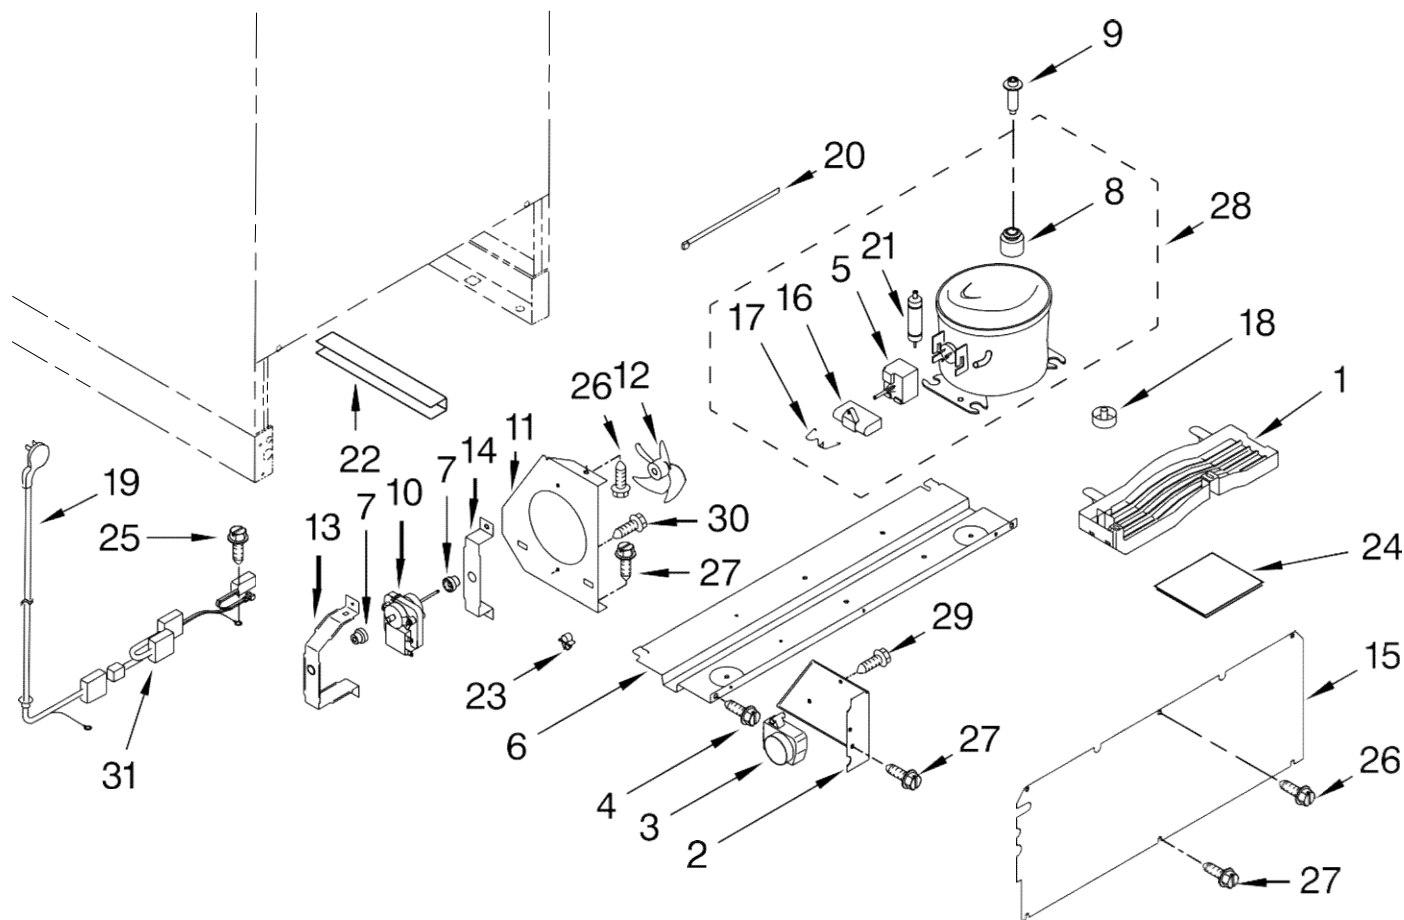

Illus. No.	Part No.	DESCRIPTION
1	4344741	Wire Shelf
2	4344742	Bracket, Shelf
	4344742	Right Side
	4344743	Left Side
3	4344744	Basket, Crisper
4	4344745	Shelf, Crisper

Illus. No.	Part No.	DESCRIPTION
5		Ladder, Shelf
4344743	4344743	Left Side
	4344742	Right Side
6	4344794	Screw
7	4344795	Washer
8	W10162986	Screw-W/Washer

FOR ORDERING INFORMATION REFER TO PARTS PRICE LIST

Illus. No.	Part No.	DESCRIPTION
1	W10460874	Door Assembly
2	4344751	Beverage Holder
3	4344752	Door Bin
4	W10239363	Hinge, Bottom
5	4344754	Hinge, Top
6	4344755	Spacer, Top Hinge
7	4344756	Spacer, Bottom Hinge
8	4344757	Actuator, Switch
9	W10238067	Door Stop
10	4344759	Door Gasket
11	4344810	Handle, Door

Illus. No.	Part No.	DESCRIPTION
12	4344811	Door Skin, Stainless Steel
13	4344760	Washer
14	4344788	Spacer, Door
15	4344809	Plate
16	4344796	Screw
17		Screw, Lower Hinge
	W10243104	Quantity 1
	4344797	Quantity 3
18	W10204865	Screw
19	W10243123	Screw
20	4344801	Screw
21	4344808	Screw

Illus. No.	Part No.	DESCRIPTION
22	W10239386	Nameplate
23	W10162992	Washer/Bottom
24	W10163191	Gasket-Push Plate
25	W10460826	Door Assembly (Includes Gasket)

OPTIONAL PARTS NOT ILLUSTRATED

8171420 Cleaner, Stainless Steel (12 oz)